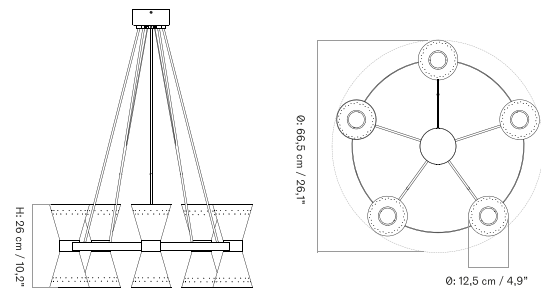

Collector Chandelier - 5