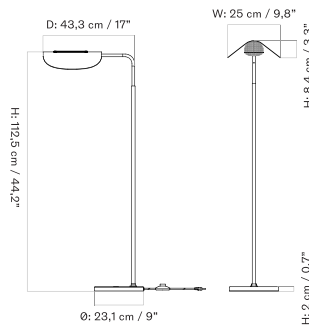

WING FLOOR LAMP
Designed by *Kenneth Bergenblad*

[BACK TO START](#)

Wing Floor Lamp is designed with dual tilt mechanism for precise control of light direction. Available in polished aluminium (with white inner shade) or brown bronzed aluminium (with black inner shade).

WING FLOOR LAMP - *Prices in EUR*

Stock Item

MASTER SKU	PRODUCT	PRICE
71264-017323 Fact sheet	Aluminium, Bronzed - EU - H115 cm	835 * 698,74
71264-017320 Fact sheet	Aluminium, Polished - EU - H115 cm	835 * 698,74

Wing Floor Lamp