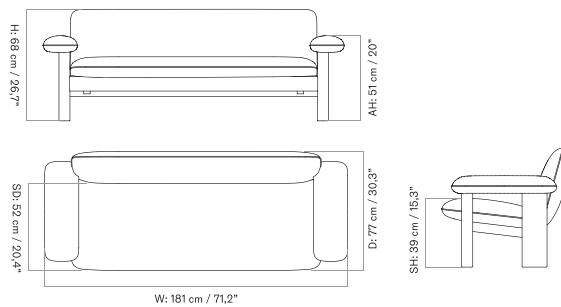

SPEC OPTIONS - *Price Category*

VARIANT TEXTILE	VARIANT LEATHER
Price Category 0 Textile - PC0T <i>Audo Bouclé, Audo / Autumn, Kvadrat / Logan, Yarn Collective / Parcot, Limonta</i>	Price Category 0 Leather - PC0L -
Price Category 1 Textile - PC1T <i>Baena, Limonta / Barnum Bouclé, Audo / Champion, Jab / Illusion, Nevotex / Remix, Kvadrat / Re-Wool, Kvadrat / Sienna, Limonta</i>	Price Category 1 Leather - PC1L -
Price Category 2 Textile - PC2T <i>Canvas, Kvadrat / Clay, Kvadrat / Fiord, Kvadrat / Hallingdal, Kvadrat / Keiga, Kvadrat / Moss, Kvadrat / Reflect, Kvadrat / Savanna, Kvadrat / Steelcut Trio, Kvadrat / Customer Own Material, Com</i>	Price Category 2 Leather - PC2L -
Price Category 3 Textile - PC3T <i>Cifrado, Kvadrat / Safire, Kvadrat / Serpentine, Kvadrat / Vidar, Kvadrat / Zero, Kvadrat</i>	Price Category 3 Leather - PC3L <i>Sheepskin Nevotex, Nevotex</i>

BRASILIA SOFA - *Prices in EUR*

Production Time Ex. Freight: 6 weeks

MASTER SKU	PRODUCT	PC0T	PC1T	PC2T	PC3T	PC0L	PC1L	PC2L	PC3L
71023 Fact sheet	BASE: Oak, Solid, Dark Stained	3.905 * 3.267,78	4.255 3.560,67	4.595 3.845,19	4.945 4.138,08	-	-	-	7.165 5.995,82
71023 Fact sheet	BASE: Oak, Solid, Natural	3.905 * 3.267,78	4.255 3.560,67	4.595 3.845,19	4.945 4.138,08	-	-	-	7.165 5.995,82
71023 Fact sheet	BASE: Walnut, Solid	4.885 * 4.087,87	5.235 4.380,75	5.575 4.665,27	5.925 4.958,16	-	-	-	7.625 6.380,75

Brasilia Sofa