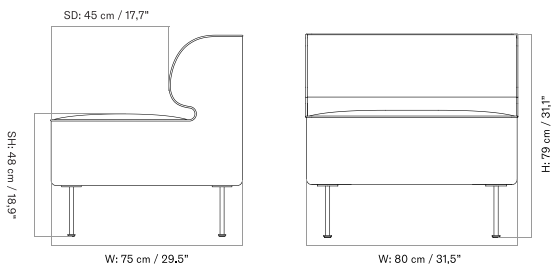

Open section 80