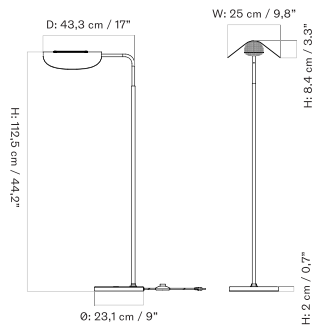

WING FLOOR LAMP
Designed by *Kenneth Bergenblad*

[BACK TO START](#)

Wing Floor Lamp has a folded aluminium shade and is available in polished aluminium.

WING FLOOR LAMP - *Prices in EUR*

Stock Item

MASTER SKU	PRODUCT	PRICE
71124-001290	Aluminium - EU	835
Fact sheet		* 698,74

Wing Floor Lamp