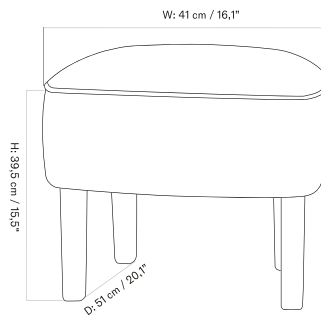

VARIANT TEXTILE	VARIANT LEATHER
Price Category 0 Textile - PC0T <i>Audo Bouclé, Audo / Autumn, Kvadrat / Logan, Yarn Collective</i>	Price Category 0 Leather - PC0L -
Price Category 1 Textile - PC1T <i>Baena, Limonta / Barnum Bouclé, Audo / Champion, Jab / Illusion, Nevotex / Remix, Kvadrat / Re-Wool, Kvadrat / Sienna, Limonta</i>	Price Category 1 Leather - PC1L <i>Dakar, Nevotex / Envy, Sørensen Leather / Ultra, Sørensen Leather / Aida, Nevotex</i>
Price Category 2 Textile - PC2T <i>Canvas, Kvadrat / Clay, Kvadrat / Fiord, Kvadrat / Hallingdal, Kvadrat / Keiga, Kvadrat / Moss, Kvadrat / Reflect, Kvadrat / Savanna, Kvadrat / Steelcut Trio, Kvadrat / Customer Own Material, Com</i>	Price Category 2 Leather - PC2L <i>Dunes, Sørensen Leather / Nuance, Sørensen Leather / Customer Own Leather, Col</i>
Price Category 3 Textile - PC3T <i>Cifrado, Kvadrat / Safire, Kvadrat / Serpentine, Kvadrat / Vidar, Kvadrat / Zero, Kvadrat</i>	Price Category 3 Leather - PC3L <i>Sheepskin Skandilock, Skandilock</i>

INGEBORG OTTOMAN - *Prices in EUR*

Production Time Ex. Freight: 6 weeks

MASTER SKU	PRODUCT	PC0T	PC1T	PC2T	PC3T	PC0L	PC1L	PC2L	PC3L
71139 Fact sheet	BASE: Oak, Solid, Dark Stained	1.125 * 941,42	1.485 1.242,68	1.555 1.301,26	1.705 1.426,78	-	1.635 1.368,20	1.795 1.502,09	2.015 1.686,19
71139 Fact sheet	BASE: Oak, Solid, Natural	1.125 * 941,42	1.485 1.242,68	1.555 1.301,26	1.705 1.426,78	-	1.635 1.368,20	1.795 1.502,09	2.015 1.686,19

Ingeborg Ottoman