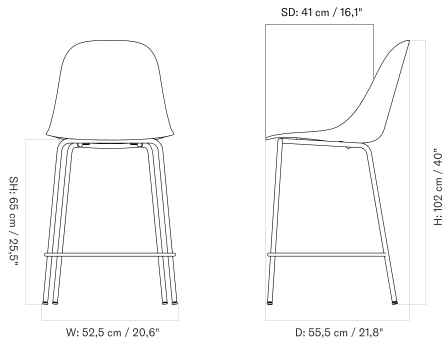

[BACK TO START](#)

The Harbour Side Counter Chair is available in a range of textiles and leathers and features a black powder-coated base with a crossbar.

SPEC OPTIONS - *Price Category*

VARIANT TEXTILE	VARIANT LEATHER
Price Category 0 Textile - PC0T <i>Audo Bouclé, Audo / Logan, Yarn Collective / Autumn, Kvadrat / Parcot, Limonta</i>	Price Category 0 Leather - PC0L <i>Sierra, Camo</i>
Price Category 1 Textile - PC1T <i>Baena, Limonta / Barnum Bouclé, Audo / Champion, Jab / Illusion, Nevotex / Remix, Kvadrat / Re-Wool, Kvadrat / Sienna, Limonta</i>	Price Category 1 Leather - PC1L <i>Aida, Nevotex / Dakar, Nevotex / Ultra, Sørensen Leather</i>
Price Category 2 Textile - PC2T <i>Canvas, Kvadrat / Clay, Kvadrat / Fiord, Kvadrat / Hallingdal, Kvadrat / Keiga, Kvadrat / Moss, Kvadrat / Reflect, Kvadrat / Savanna, Kvadrat / Steelcut Trio, Kvadrat / Customer Own Material, Com</i>	Price Category 2 Leather - PC2L <i>Dunes, Sørensen Leather / Nuance, Sørensen Leather / Customer Own Leather, Col</i>
Price Category 3 Textile - PC3T <i>Cifrado, Kvadrat / Safire, Kvadrat / Serpentine, Kvadrat / Vidar, Kvadrat / Zero, Kvadrat</i>	Price Category 3 Leather - PC3L -

HARBOUR SIDE COUNTER CHAIR - *Prices in EUR*

Production Time Ex. Freight: 6 weeks

MASTER SKU	PRODUCT	PC0T	PC1T	PC2T	PC3T	PC0L	PC1L	PC2L	PC3L
71098	BASE: Steel, Black	655	755	965	1.195	1.165	1.225	1.305	1.585
<u>Fact sheet</u>		* 548,12	631,80	807,53	1.000	974,90	1.025,10	1.092,05	1.326,36

Un-Upholstered