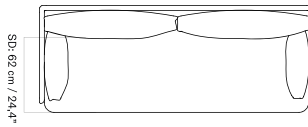

1 Seater

2 Seater

3 Seater