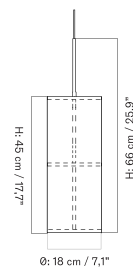

Single - Small