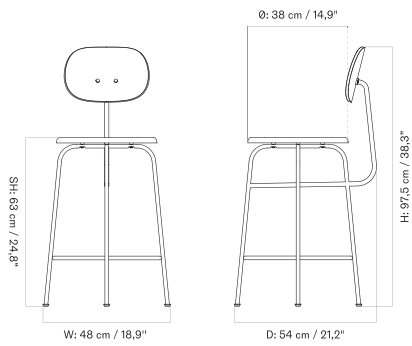

Un-Upholstered