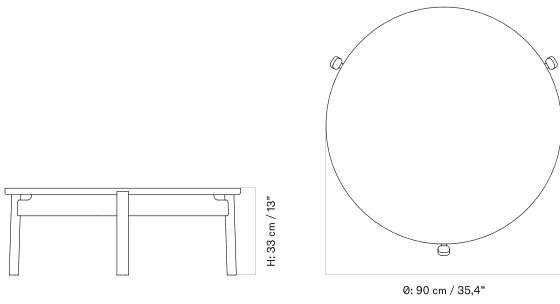

PASSAGE LOUNGE TABLE
Designed by *Krøyer-Sætter-Lassen*

[BACK TO START](#)

Ø90 Cm