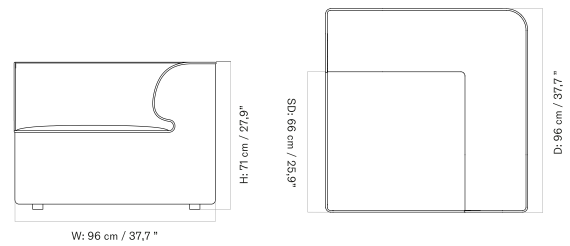

Open End 144

Corner 144

Open Section 96

Corner 96

Corner 192

Pouf 96

Chaise Longue 144

The Eave collection comes in a variation of individual modules along with a selection of pre-configured combinations, available in a wide range of upholstery.