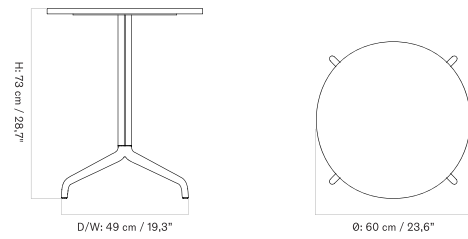

Ø80 - Star Base - Ceramic

Ø80 Cm - Star Base - Linoleum, Marble, Oak and Stone

Ø60 - Round Base - Linoleum, Marble, Oak and Stone

Ø60 - Star Base - Linoleum, Marble, Oak and Stone

Ø105 Cm - Round Base - Marble and Stone