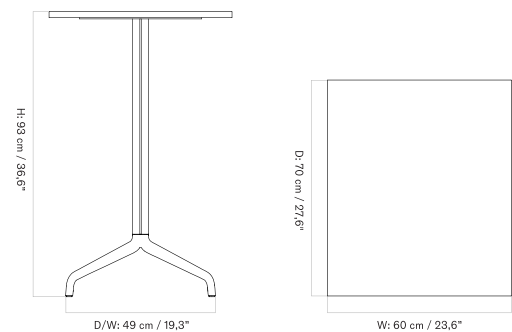

70 X 60 Cm - Round Base - Ceramic

70 X 60 Cm - Round Base - Linoleum, Marble, Oak and Stone

70 X 60 Cm - Star Base - Ceramic

70 X 60 Cm - Star Base - Linoleum, Marble, Oak and Stone

Ø80 Cm - Round Base - Ceramic