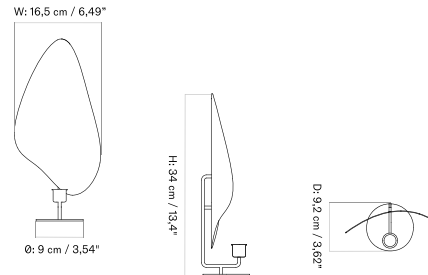

Flambeau Candle Holder - H34