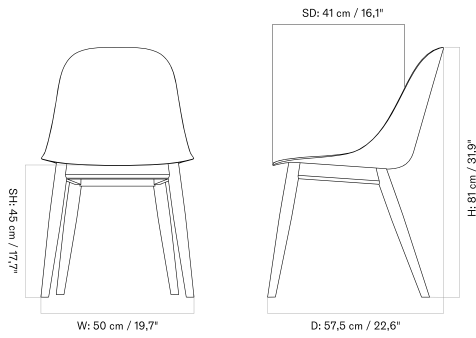

HARBOUR SIDE DINING CHAIR
Designed by *Norm Architects*

BACK TO START

STAR BASE WITH SWIVEL - *Prices in EUR*

Production Time Ex. Freight: 6 weeks

MASTER SKU	PRODUCT	PC0T	PC1T	PC2T	PC3T	PC0L	PC1L	PC2L	PC3L
71106 Fact sheet	BASE: Aluminium, Black	785 * 656,90	885 740,59	1.155 966,53	1.365 1.142,26	1.325 1.108,79	1.345 1.125,52	1.525 1.276,15	1.845 1.543,93
71106 Fact sheet	BASE: Aluminium, Polished	785 * 656,90	885 740,59	1.155 966,53	1.365 1.142,26	1.325 1.108,79	1.345 1.125,52	1.525 1.276,15	1.845 1.543,93

4-Legs Base - Wood