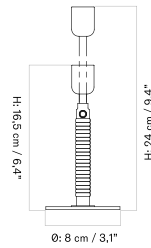

DUCA CANDLE HOLDER
Designed by *Krøyer-Sætter-Lassen*

[BACK TO START](#)

The Duca Candleholder is available in three colours: polished brass, bronzed brass, and olive green.

DUCA CANDLE HOLDER - *Prices in EUR*

Stock Item

MASTER SKU	PRODUCT	PRICE
71032-001059 Fact sheet	Brass, Bronzed	65 * 54,39
71032-001058 Fact sheet	Brass, Polished	65 * 54,39
71032-001057 Fact sheet	Olive Green	55 * 46,03

Duca Candle Holder