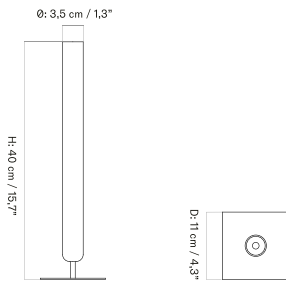

STANCE VASE - Prices in EUR

Stock Item

MASTER SKU	PRODUCT	PRICE
71036-001035 Fact sheet	H40 cm - Brass, Bronzed	235 * 196,65
71036-001036 Fact sheet	H50 cm - Brass, Bronzed	245 * 205,02

Stance Vase - H40