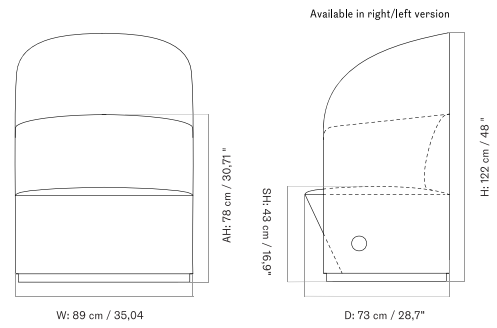

High Back With Poweroutlet