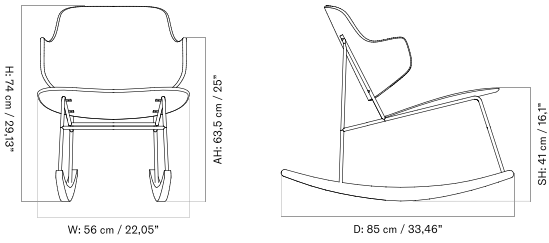

THE PENGUIN ROCKING CHAIR
Designed by *Ib Kofod-Larsen*

BACK TO START

Fully Upholstered

Seat Upholstered

Un-Upholstered

ELIZABETH LOUNGE CHAIR
Designed by *Ib Kofod-Larsen*

[BACK TO START](#)

The Elizabeth Lounge Chair is available in a range of textiles and leathers and is paired with legs in either natural oak or walnut.