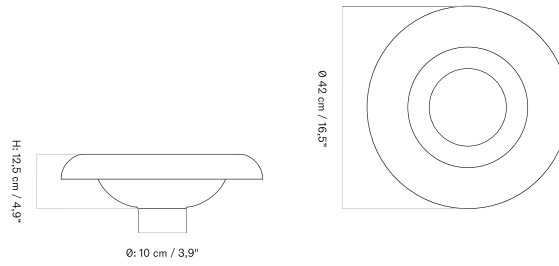

ROND BOWL
Designed by *Colin King*

[BACK TO START](#)

The Rond Bowl is a sculptural object crafted from beech wood and is food-approved.

ROND BOWL - *Prices in EUR*

Stock Item

MASTER SKU	PRODUCT	PRICE
71045-000895	Beech	365
Fact sheet		* 305,44

Rond Bowl