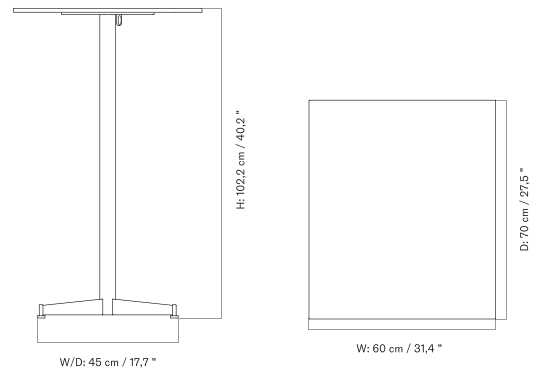

Ø80 Cm - Ceramic

Ø80 Cm - Linoleum, Marble, Oak and Stone

Ø60 Cm - Linoleum, Marble, Oak and Stone

70 X 60 Cm - Ceramic

70 X 60 Cm - Linoleum, Marble, Oak and Stone

NOOK COUNTER TABLE

[BACK TO START](#)

Designed by *Krøyer-Sætter-Lassen*