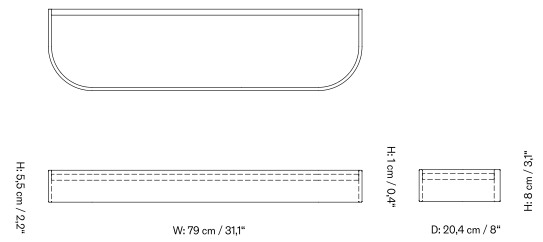

Rack - 50

Rack - 79

Shelf/Rack

Shelf - 150

Shelf - 50

Shelf - 79

The Gridy Fungi Shelf comes in three sizes and is available in a variety of oak finishes.

LARGE - Prices in EUR