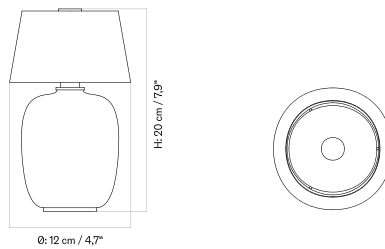

TORSO PORTABLE LAMP
Designed by *Krøyer-Sætter-Lassen*

[BACK TO START](#)

The Torso Table Lamp, Portable, features a brass-plated button on the linen canvas shade, a concealed USB charger at the base, and comes in sand, ruby, and black.

TORSO PORTABLE LAMP - *Prices in EUR*

Stock Item

MASTER SKU	PRODUCT	PRICE
71116-001372 Fact sheet	Black - EU / US / UK / CN	215 * 179,92
71116-001377 Fact sheet	Ruby - EU / US / UK / CN	215 * 179,92
71116-001367 Fact sheet	Sand - EU / US / UK / CN	215 * 179,92

Torso Portable Lamp