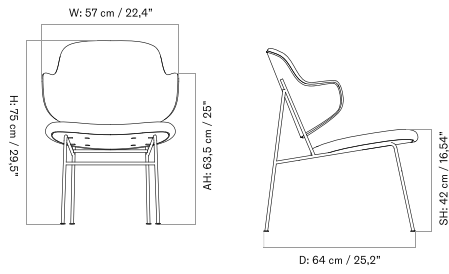

THE PENGUIN LOUNGE CHAIR
Designed by *Ib Kofod-Larsen*

BACK TO START

Fully Upholstered

Seat Upholstered

Un-Upholstered

THE PENGUIN ROCKING CHAIR
Designed by *Ib Kofod-Larsen*

[BACK TO START](#)

The Penguin Rocking Chair features a black steel frame and is available in un-upholstered, seat upholstered and fully upholstered versions, in a range of textiles and leathers. It is offered in two finishes: natural oak and walnut.