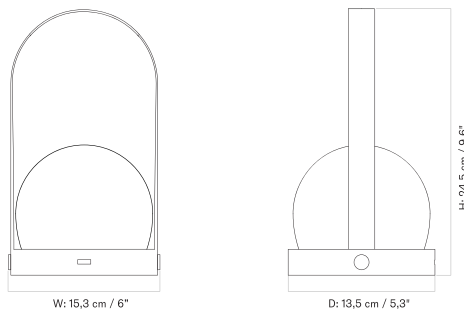

CARRIE PORTABLE LAMP - *Prices in EUR*

Stock Item

MASTER SKU	PRODUCT	PRICE
71052-018954 Fact sheet	Aluminium, Brushed / Leather - EU / US / UK / CN - IP44, Indoor/Bathroom/Outdoor	195 * 163,18
71052-001227 Fact sheet	Brass, Bronzed - EU / US / UK / CN - IP44, Indoor/Bathroom/Outdoor	215 * 179,92
71052-001187 Fact sheet	Steel, Black - EU - IP44, Indoor/Bathroom/Outdoor	175 * 146,44
71052-018950 Fact sheet	Steel, Black / Leather - EU / US / UK / CN - IP44, Indoor/Bathroom/Outdoor	195 * 163,18
71052-001197 Fact sheet	Steel, Burned Red - EU - IP44, Indoor/Bathroom/Outdoor	175 * 146,44
71052-001193 Fact sheet	Steel, Burned Red - EU / US / UK / CN - IP44, Indoor/Bathroom/Outdoor	175 * 146,44
71052-018952 Fact sheet	Steel, Golden Brown / Leather - EU / US / UK / CN - IP44, Indoor/Bathroom/Outdoor	195 * 163,18
71052-018951 Fact sheet	Steel, Ivory / Leather - EU / US / UK / CN - IP44, Indoor/Bathroom/Outdoor	195 * 163,18
71052-018953 Fact sheet	Steel, Linen Blue / Leather - EU / US / UK / CN - IP44, Indoor/Bathroom/Outdoor	195 * 163,18
71052-001188 Fact sheet	Steel, Olive - EU / US / UK / CN - IP44, Indoor/Bathroom/Outdoor	175 * 146,44
71052-001182 Fact sheet	Steel, White - EU - IP44, Indoor/Bathroom/Outdoor	175 * 146,44

Carrie Portable Lamp