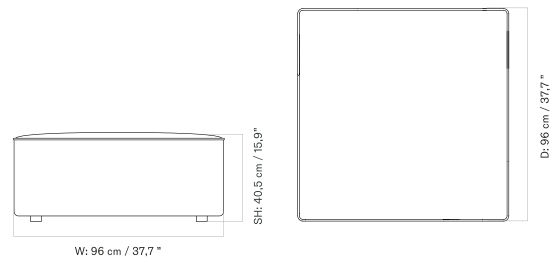

Open End 144

Corner 144

Open Section 96

Corner 96

Corner 192

Pouf 96

Chaise Longue 144

The Eave collection comes in a variation of individual modules along with a selection of pre-configured combinations, available in a wide range of upholstery.