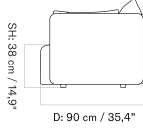

1 Seater

2 Seater

3 Seater