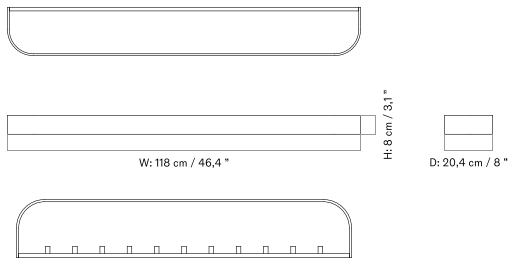

Shelf/Rack