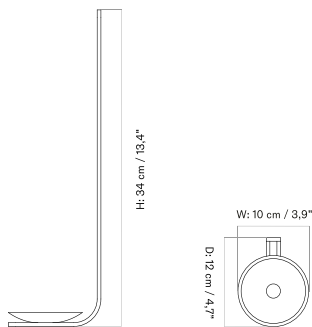

Clip Candle Holder - Tealight - Wall

CLIP CANDLE HOLDER
Designed by *Audo Copenhagen*

[BACK TO START](#)

The Clip Candle Holder comes in both wall and table versions, each offered in various sizes and finishes.

CLIP CANDLE HOLDER - Prices in EUR

Stock Item

MASTER SKU	PRODUCT	PRICE
71040-000883 Fact sheet	Candle, Wall - Brass	65 * 54,39
71040-000887 Fact sheet	Table, H5 cm, 3 Arm - Black	75 * 62,76
71040-000888 Fact sheet	Table, H5 cm, 3 Arm - Brass	175 * 146,44
71040-000880 Fact sheet	Tealight, Wall - Black	35 * 29,29
71040-000881 Fact sheet	Tealight, Wall - Brass	55 * 46,03

Clip Candle Holder - Candle - Wall