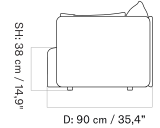

1 Seater

2 Seater

3 Seater