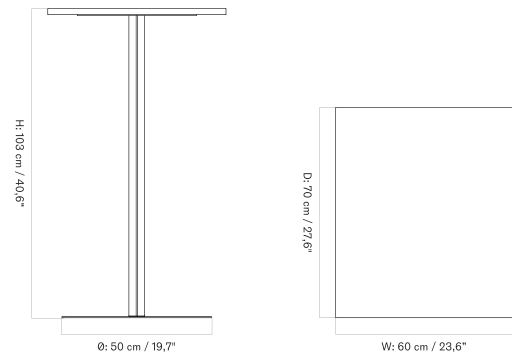

70 X 60 Cm - Round Base - Ceramic

70 X 60 Cm - Round Base - Linoleum, Marble, Oak and Stone

70 X 60 Cm - Star Base - Ceramic

70 X 60 Cm - Star Base - Linoleum, Marble, Oak and Stone

Ø80 Cm - Round Base - Ceramic