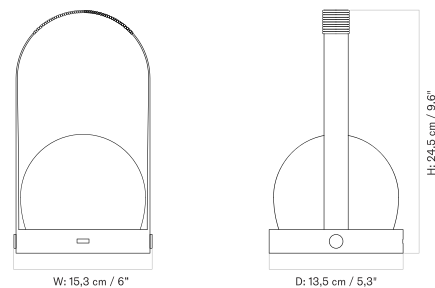

Carrie Portable Lamp - Leather