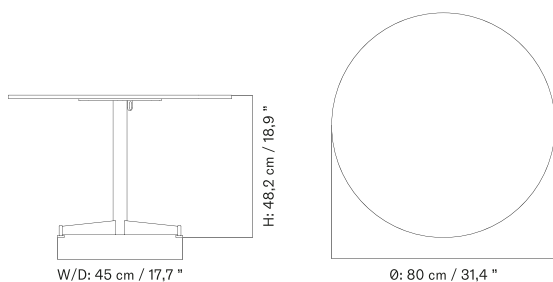

NOOK LOUNGE TABLE - Prices in EUR

Stock Item

MASTER SKU	PRODUCT	PRICE
71184-009977 Fact sheet	Star Base - Steel, Black - Ceramic, Sand - Ø80 cm	1.115 * 933,05
71184-009983 Fact sheet	Star Base - Steel, Black - Linoleum, Charcoal - Ø80 cm	725 * 606,69
71184-009986 Fact sheet	Star Base - Steel, Black - Marble, Estremoz - Ø80 cm	985 * 824,27
71184-009980 Fact sheet	Star Base - Steel, Black - Oak, Veneer, Black - Ø80 cm	725 * 606,69
71184-010527 Fact sheet	Star Base - Steel, Black - Stone, Kunis Breccia - Ø80 cm	985 * 824,27
71184-009978 Fact sheet	Star Base - Steel, Ivory - Ceramic, Sand - Ø80 cm	1.115 * 933,05
71184-009982 Fact sheet	Star Base - Steel, Ivory - Linoleum, Charcoal - Ø80 cm	725 * 606,69
71184-009985 Fact sheet	Star Base - Steel, Ivory - Marble, Estremoz - Ø80 cm	985 * 824,27
71184-009979 Fact sheet	Star Base - Steel, Ivory - Oak, Veneer, Black - Ø80 cm	725 * 606,69
71184-010526 Fact sheet	Star Base - Steel, Ivory - Stone, Kunis Breccia - Ø80 cm	985 * 824,27
71184-001931 Fact sheet	Star Base - Steel, Olive - Ceramic, Sand - Ø80 cm	1.235 * 1.033,47
71184-009984 Fact sheet	Star Base - Steel, Olive - Linoleum, Charcoal - Ø80 cm	725 * 606,69
71184-009987 Fact sheet	Star Base - Steel, Olive - Marble, Estremoz - Ø80 cm	985 * 824,27
71184-009981 Fact sheet	Star Base - Steel, Olive - Oak, Veneer, Black - Ø80 cm	725 * 606,69
71184-010528 Fact sheet	Star Base - Steel, Olive - Stone, Kunis Breccia - Ø80 cm	985 * 824,27

Ø80 - Ceramic