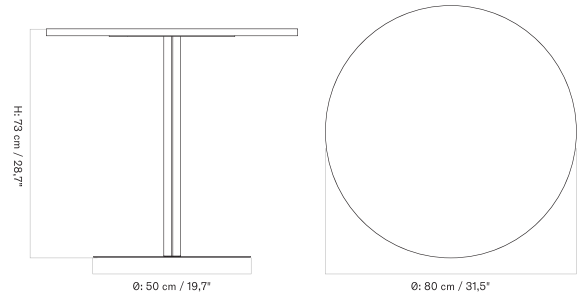

70X60 Cm - Round Base - Ceramic

70X60 Cm - Round Base - Linoleum, Marble, Oak and Stone

70X60 Cm - Star Base - Ceramic

70X60 Cm - Star Base - Linoleum, Marble, Oak and Stone

Ø80 Cm - Round Base - Ceramic

Ø80 Cm - Round Base - Linoleum, Marble, Oak and Stone