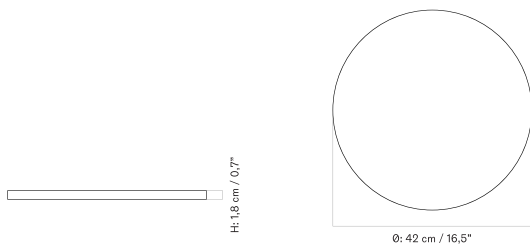

Available in Ø42 and Ø65, the Androgyne Side Table Top is designed to pair with the Androgyne Side Table in steel and comes in five marble varieties.

Ø42 CM - Prices in EUR

Stock Item

MASTER SKU	PRODUCT	PRICE
71148-002088 Fact sheet	Marble, Calacatta Viola - Ø42 cm	445 * 372,38
71148-002090 Fact sheet	Marble, Crystal Rose - Ø42 cm	215 * 179,92
71148-002091 Fact sheet	Marble, Emperador - Ø42 cm	215 * 179,92
71148-007254 Fact sheet	Marble, Grey Galaxy - Ø42 cm	215 * 179,92
71148-002089 Fact sheet	Marble, Nero Marquina - Ø42 cm	215 * 179,92

Ø65 CM - Prices in EUR

Stock Item

MASTER SKU	PRODUCT	PRICE
71148-002081 Fact sheet	Marble, Calacatta Viola - Ø65 cm	795 * 665,27
71148-002083 Fact sheet	Marble, Crystal Rose - Ø65 cm	465 * 389,12
71148-002084 Fact sheet	Marble, Emperador - Ø65 cm	465 * 389,12
71148-007253 Fact sheet	Marble, Grey Galaxy - Ø65 cm	465 * 389,12
71148-002082 Fact sheet	Marble, Nero Marquina - Ø65 cm	355 * 297,07

Ø42 Cm