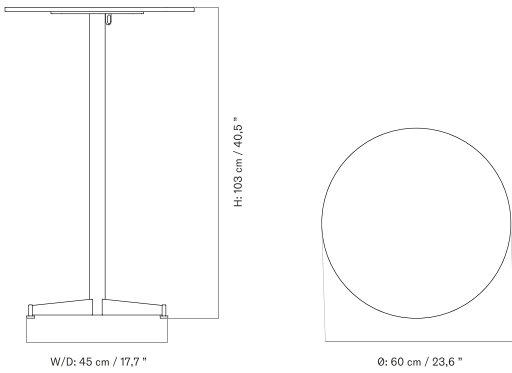

Ø80 Cm - Ceramic

Ø80 Cm - Linoleum, Marble, Oak and Stone

Ø60 Cm - Linoleum, Marble, Oak and Stone

70 X 60 Cm - Ceramic

70 X 60 Cm - Linoleum, Marble, Oak and Stone

NOOK COUNTER TABLE

[BACK TO START](#)

Designed by *Krøyer-Sætter-Lassen*