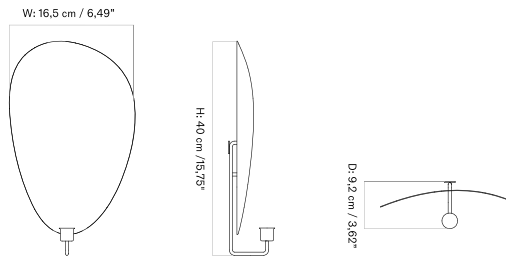

Flambeau Candle Holder - H40