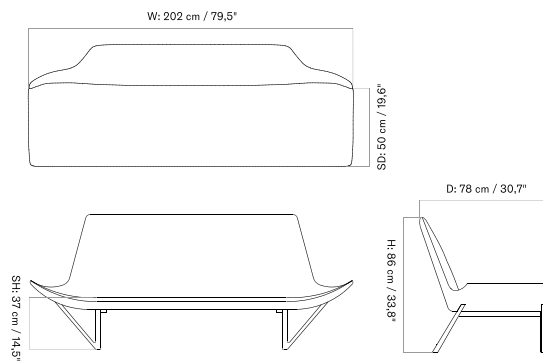

PAGODE SOFA

[BACK TO START](#)

Designed by *Tove & Edvard Kindt-Larsen*

The Pagode Sofa is available in a range of textiles and features legs in either natural oak or walnut.

SPEC OPTIONS - *Price Category*

VARIANT TEXTILE	VARIANT LEATHER
Price Category 0 Textile - PC0T <i>Audo Bouclé, Audo / Logan, Yarn Collective</i>	Price Category 0 Leather - PC0L -
Price Category 1 Textile - PC1T <i>Baena, Limonta / Barnum Bouclé, Audo / Champion, Jab / Remix, Kvadrat / Re-Wool, Kvadrat / Sienna, Limonta</i>	Price Category 1 Leather - PC1L -
Price Category 2 Textile - PC2T <i>Canvas, Kvadrat / Clay, Kvadrat / Fiord, Kvadrat / Hallingdal, Kvadrat / Keiga, Kvadrat / Moss, Kvadrat / Reflect, Kvadrat / Savanna, Kvadrat / Steelcut Trio, Kvadrat / Customer Own Material, Com</i>	Price Category 2 Leather - PC2L -
Price Category 3 Textile - PC3T <i>Cifrado, Kvadrat / Safire, Kvadrat / Serpentine, Kvadrat / Vidar, Kvadrat / Zero, Kvadrat</i>	Price Category 3 Leather - PC3L -

PAGODE SOFA - *Prices in EUR*

Production Time Ex. Freight: 6 weeks

MASTER SKU	PRODUCT	PC0T	PC1T	PC2T	PC3T	PC0L	PC1L	PC2L	PC3L
71167 Fact sheet	BASE: Oak, Solid, Natural	5.515 * 4.615,06	5.795 4.849,37	6.095 5.100,42	6.385 5.343,10	-	-	-	-
71167 Fact sheet	BASE: Walnut, Solid	5.935 * 4.966,53	6.235 5.217,57	6.525 5.460,25	6.805 5.694,56	-	-	-	-

Pagode Sofa