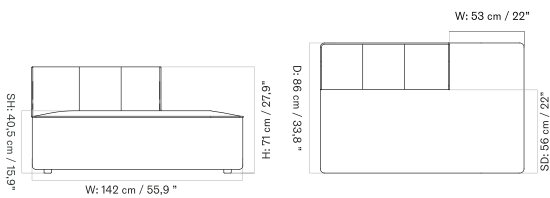

Open End 142