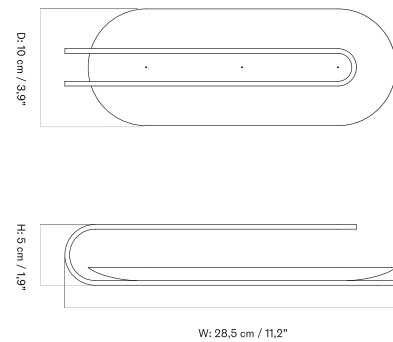

Clip Candle Holder - Table