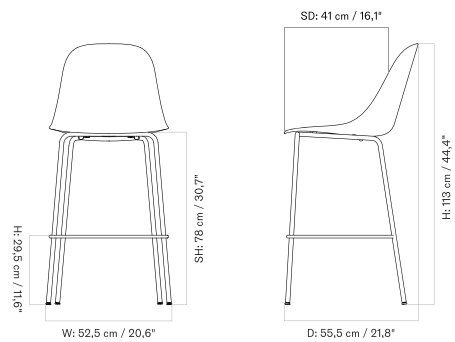

Upholstered