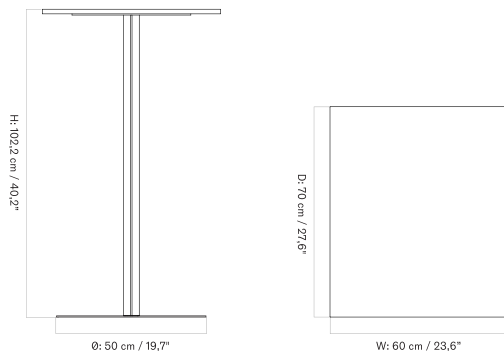

70 X 60 Cm - Round Base - Ceramic

70 X 60 Cm - Round Base - Linoleum, Marble, Oak and Stone

70 X 60 Cm - Star Base - Ceramic

70 X 60 Cm - Star Base - Linoleum, Marble, Oak and Stone

Ø80 Cm - Round Base - Ceramic