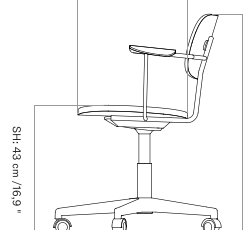

Fully Upholstered - With Arms

Height can be increased by 13 cm / 5.1".

SD: 40,5 cm / 15.9"

Fully Upholstered - Without Arms

Height can be increased by 13 cm / 5.1".

SD: 40,5 cm / 15.9"

Seat Upholstered - With Arms