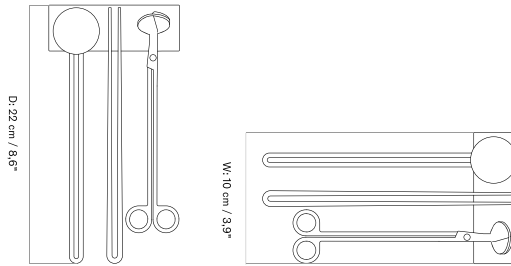

CLIP CANDLE CARE KIT
Designed by *Audo Copenhagen*

[BACK TO START](#)

The Clip Candle Care Kit is a four-piece kit including a candle snuffer, wick trimmer, pick, and accompanying tray. All tools are made of powder-coated metal.

CLIP CANDLE CARE KIT - *Prices in EUR*

Stock Item

MASTER SKU	PRODUCT	PRICE
71043-000893	Brass	105
Fact sheet		* 87,87

Clip Candle Care Kit