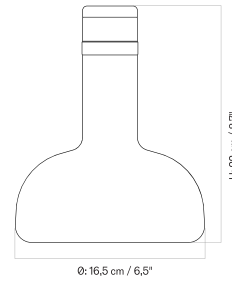

Wine Breather Collection - Original