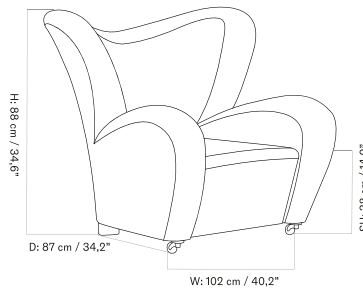

VARIANT TEXTILE	VARIANT LEATHER
Price Category 0 Textile - PC0T <i>Audo Bouclé, Audo / Logan, Yarn Collective</i>	Price Category 0 Leather - PC0L -
Price Category 1 Textile - PC1T <i>Baena, Limonta / Barnum Bouclé, Audo / Champion, Jab / Illusion, Nevotex / Remix, Kvadrat / Re-Wool, Kvadrat / Sienna, Limonta</i>	Price Category 1 Leather - PC1L <i>Aida, Nevotex / Envy, Sørensen Leather / Dakar, Nevotex / Ultra, Sørensen Leather</i>
Price Category 2 Textile - PC2T <i>Canvas, Kvadrat / Clay, Kvadrat / Fiord, Kvadrat / Hallingdal, Kvadrat / Keiga, Kvadrat / Moss, Kvadrat / Reflect, Kvadrat / Savanna, Kvadrat / Steelcut Trio, Kvadrat / Customer Own Material, Com</i>	Price Category 2 Leather - PC2L <i>Dunes, Sørensen Leather / Nuance, Sørensen Leather / Customer Own Leather, Col</i>
Price Category 3 Textile - PC3T <i>Cifrado, Kvadrat / Safire, Kvadrat / Serpentine, Kvadrat / Vidar, Kvadrat / Zero, Kvadrat</i>	Price Category 3 Leather - PC3L <i>Sheepskin Skandilock, Skandilock</i>

THE TIRED MAN LOUNGE CHAIR - *Prices in EUR*

Production Time Ex. Freight: 6 weeks

MASTER SKU	PRODUCT	PC0T	PC1T	PC2T	PC3T	PC0L	PC1L	PC2L	PC3L
71134 Fact sheet	BASE: Oak, Solid, Dark Stained	5.305 * 4.439,33	4.695 3.928,87	6.625 5.543,93	7.295 6.104,60	-	7.555 6.322,18	8.495 7.108,79	9.425 7.887,03
71134 Fact sheet	BASE: Oak, Solid, Natural	5.305 * 4.439,33	4.695 3.928,87	6.625 5.543,93	7.295 6.104,60	-	7.555 6.322,18	8.495 7.108,79	9.425 7.887,03

The Tired Man Lounge Chair