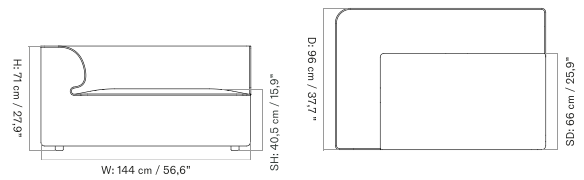

Open End 144

Corner 144

Open Section 96

Corner 96

Corner 192

Pouf 96

Chaise Longue 144

The Eave collection comes in a variation of individual modules along with a selection of pre-configured combinations, available in a wide range of upholstery.