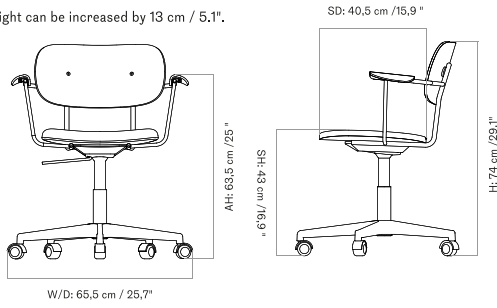

Fully Upholstered - With Arms

Height can be increased by 13 cm / 5.1".

SD: 40,5 cm / 15.9"

Fully Upholstered - Without Arms

Height can be increased by 13 cm / 5.1".

SD: 40,5 cm / 15.9"

Seat Upholstered - With Arms

Height can be increased by 13 cm / 5.1".

Seat Upholstered - Without Arms

Height can be increased by 13 cm / 5.1".

Un-Upholstered - With Arms

Height can be increased by 13 cm / 5.1".

Un-Upholstered - Without Arms