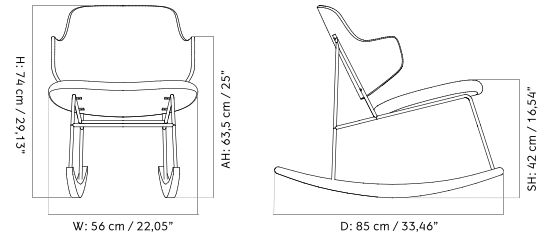

THE PENGUIN ROCKING CHAIR
Designed by *Ib Kofod-Larsen*

BACK TO START

Fully Upholstered

Seat Upholstered

Un-Upholstered

ELIZABETH LOUNGE CHAIR
Designed by *Ib Kofod-Larsen*

[BACK TO START](#)

The Elizabeth Lounge Chair is available in a range of textiles and leathers and is paired with legs in either natural oak or walnut.