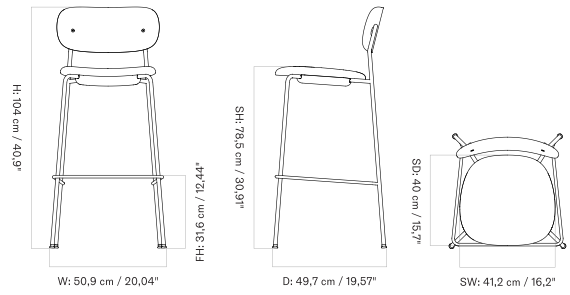

Seat Upholstered