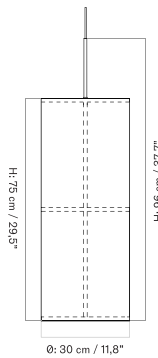

Cluster - Large

Available as a single pendant or in a cluster, the Hashira Pendant Lamp features a handmade linen shade, an ash base, and a dimmer function.

SINGLE - Prices in EUR

Stock Item

MASTER SKU	PRODUCT	PRICE
71202-001441 Fact sheet	Single - Large - Textile, Raw - EU / UK	825 * 690,38
71202-001416 Fact sheet	Single - Large - Textile, White - EU / UK	785 * 656,90
71202-001392 Fact sheet	Single - Small - Textile, Raw - EU / UK	385 * 322,18

CLUSTER - Prices in EUR

Stock Item

MASTER SKU	PRODUCT	PRICE
71202-001432 Fact sheet	Cluster - Large - Textile, Raw - EU / UK	2.235 * 1.870,29
71202-001436 Fact sheet	Cluster - Small - Textile, Raw - EU / UK	825 * 690,38

Single - Large