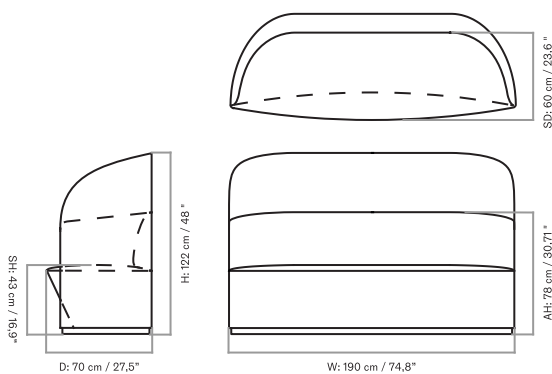

The Tearoom Sofa is available in a range of textiles and offered in a high back version, with the option to add a power outlet.

SPEC OPTIONS - Price Category

VARIANT TEXTILE	VARIANT LEATHER
Price Category 0 Textile - PC0T <i>Audo Bouclé, Audo / Autumn, Kvadrat / Logan, Yarn Collective / Parcot, Limonta</i>	Price Category 0 Leather - PC0L -
Price Category 1 Textile - PC1T <i>Baena, Limonta / Barnum Bouclé, Audo / Champion, Jab / Illusion, Nevotex / Remix, Kvadrat / Re-Wool, Kvadrat / Sienna, Limonta</i>	Price Category 1 Leather - PC1L -
Price Category 2 Textile - PC2T <i>Canvas, Kvadrat / Clay, Kvadrat / Fiord, Kvadrat / Hallingdal, Kvadrat / Keiga, Kvadrat / Moss, Kvadrat / Reflect, Kvadrat / Savanna, Kvadrat / Steelcut Trio, Kvadrat / Customer Own Material, Com</i>	Price Category 2 Leather - PC2L -
Price Category 3 Textile - PC3T <i>Cifrado, Kvadrat / Safire, Kvadrat / Serpentine, Kvadrat / Vidar, Kvadrat / Zero, Kvadrat</i>	Price Category 3 Leather - PC3L -

HIGH BACK - Prices in EUR

Production Time Ex. Freight: 6 weeks

MASTER SKU	PRODUCT	PC0T	PC1T	PC2T	PC3T	PC0L	PC1L	PC2L	PC3L
71112	EDITION: High Back	4.595	5.235	5.885	6.535	-	-	-	-
Fact sheet		* 3.845,19	4.380,75	4.924,69	5.468,62				

LOW BACK - Prices in EUR

Production Time Ex. Freight: 6 weeks

MASTER SKU	PRODUCT	PC0T	PC1T	PC2T	PC3T	PC0L	PC1L	PC2L	PC3L
71112	EDITION: Low Back	3.785	4.415	5.065	5.565	-	-	-	-
Fact sheet		* 3.167,36	3.694,56	4.238,49	4.656,90				

High Back