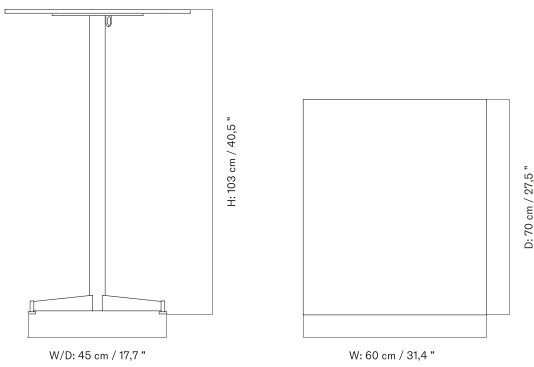

Ø80 Cm - Ceramic

Ø80 Cm - Linoleum, Marble, Oak and Stone

Ø60 Cm - Linoleum, Marble, Oak and Stone

70 X 60 Cm - Ceramic

70 X 60 Cm - Linoleum, Marble, Oak and Stone

NOOK COUNTER TABLE

[BACK TO START](#)

Designed by *Krøyer-Sætter-Lassen*