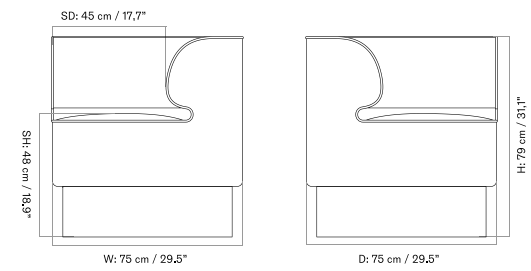

Dining Corner - Plateau