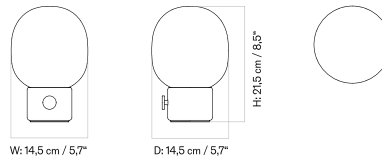

JWDA PORTABLE LAMP
Designed by *Jonas Wagell*

[BACK TO START](#)

The JWDA Portable Lamp is available in black, white, or green steel and is dimmable.

JWDA PORTABLE LAMP - *Prices in EUR*

Stock Item

MASTER SKU	PRODUCT	PRICE
71222-001239 Fact sheet	Steel, Alabaster White - EU / US / UK / CN	205 * 171,55
71222-001244 Fact sheet	Steel, Black - EU / US / UK / CN	205 * 171,55
71222-001249 Fact sheet	Steel, Dusty Green - EU / US / UK / CN	205 * 171,55

JWDA Portable Lamp