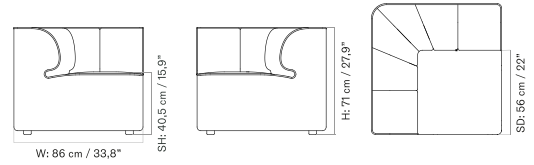

Open Section 86

Corner 86

Open Section 172

Corner 172

Open End 142

Concave Open Section 86

Convex Open Section 86

Chaise Longue 142