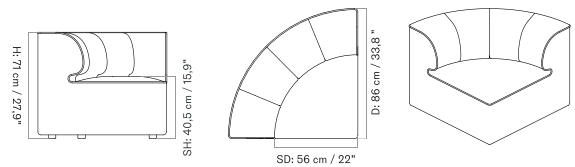

Concave Corner 86