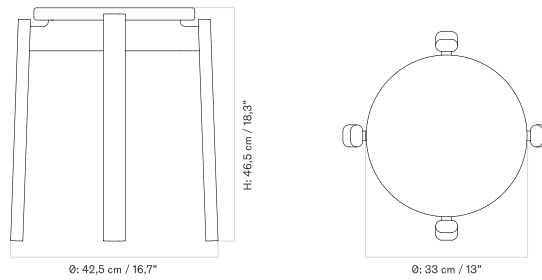

PASSAGE STOOL

Designed by *Krøyer-Sætter-Lassen*

[BACK TO START](#)

The Passage Stool is available in natural oak. The stool is stackable.

PASSAGE STOOL - Prices in EUR

Stock Item

MASTER SKU	PRODUCT	PRICE
71207-004946 Fact sheet	Un-Upholstered - 4-Legs Base - Oak, Solid, Natural - Oak, Solid, Natural	305 * 255,23

Passage Stool