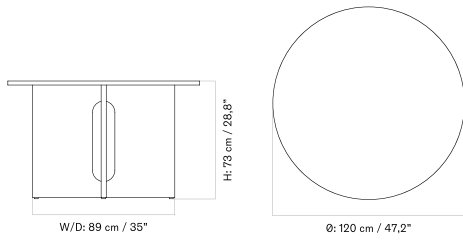

Ø120 Cm

Ø150 Cm

278 X 109 Cm