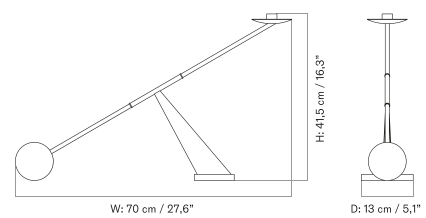

INTERCONNECT CANDLE HOLDER
Designed by *Colin King*

[BACK TO START](#)

The Interconnect Candleholder is available in two sizes, with size-specific finishes in bronzed brass, black, polished brass, and silver.

SMALL - Prices in EUR

Stock Item

MASTER SKU	PRODUCT	PRICE
71033-001067 Fact sheet	Small - Brass, Bronzed	345 * 288,70
71033-001064 Fact sheet	Small - Steel, Black	235 * 196,65
71033-001063 Fact sheet	Small - Steel, Stainless	295 * 246,86

LARGE - Prices in EUR

Stock Item

MASTER SKU	PRODUCT	PRICE
71033-001062 Fact sheet	Large - Brass, Bronzed	515 * 430,96
71033-001061 Fact sheet	Large - Brass, Polished	505 * 422,59
71033-001060 Fact sheet	Large - Steel, Black	355 * 297,07

Small

Large