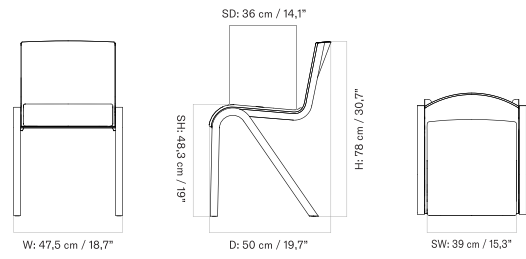

Seat Upholstered