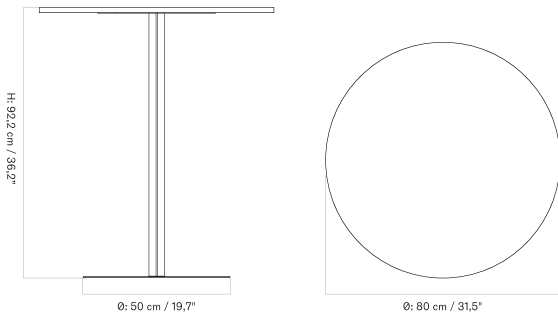

70 X 60 Cm - Round Base - Ceramic

70 X 60 Cm - Round Base - Linoleum, Marble, Oak and Stone

70 X 60 Cm - Star Base - Ceramic

70 X 60 Cm - Star Base - Linoleum, Marble, Oak and Stone

Ø80 Cm - Round Base - Ceramic