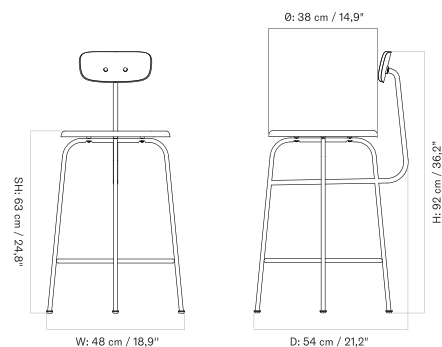

Un-Upholstered