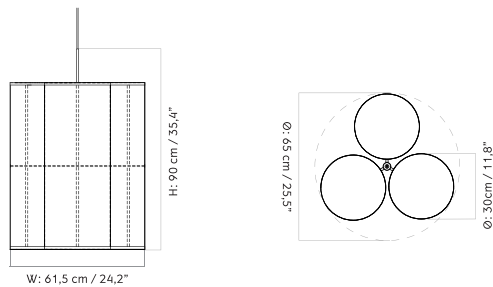

Single - Small