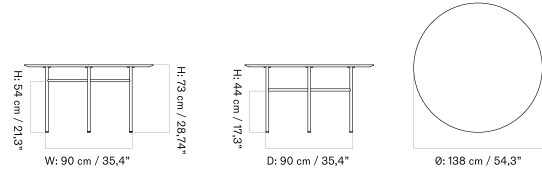

SNAREGADE DINING TABLE
 Designed by *Norm Architects*

BACK TO START

Ø120

Ø138

210 X 95 Cm

200 X 90 Cm

ANDROGYNE DINING TABLE
Designed by *Danielle Siggerud*

[BACK TO START](#)