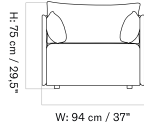

1 Seater

2 Seater

3 Seater