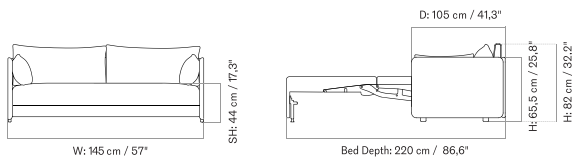

OFFSET SOFA BED
Designed by *Norm Architects*

[BACK TO START](#)

The Offset Sofa Bed is available in a range of textiles and as a 2-seater and 3-seater.

SPEC OPTIONS - *Price Category*

VARIANT TEXTILE	VARIANT LEATHER
Price Category 0 Textile - PC0T <i>Audo Bouclé, Audo / Autumn, Kvadrat / Logan, Yarn Collective / Parcot, Limonta</i>	Price Category 0 Leather - PC0L -
Price Category 1 Textile - PC1T <i>Baena, Limonta / Barnum Bouclé, Audo / Champion, Jab / Remix, Kvadrat / Re-Wool, Kvadrat / Sienna, Limonta / Illusion, Nevotex</i>	Price Category 1 Leather - PC1L -
Price Category 2 Textile - PC2T <i>Canvas, Kvadrat / Clay, Kvadrat / Fiord, Kvadrat / Hallingdal, Kvadrat / Keiga, Kvadrat / Moss, Kvadrat / Reflect, Kvadrat / Savanna, Kvadrat / Steelcut Trio, Kvadrat / Customer Own Material, Com</i>	Price Category 2 Leather - PC2L -
Price Category 3 Textile - PC3T <i>Cifrado, Kvadrat / Safire, Kvadrat / Serpentine, Kvadrat / Vidar, Kvadrat / Zero, Kvadrat</i>	Price Category 3 Leather - PC3L -

OFFSET SOFA BED - *Prices in EUR*

Production Time Ex. Freight: 6 weeks

MASTER SKU	PRODUCT	PC0T	PC1T	PC2T	PC3T	PC0L	PC1L	PC2L	PC3L
71060 Fact sheet	EDITION: 2 Seater	4.475 * 3.744,77	4.885 4.087,87	5.525 4.623,43	6.145 5.142,26	-	-	-	-
71060 Fact sheet	EDITION: 3 Seater	4.545 * 3.803,35	4.965 4.154,81	5.615 4.698,74	6.275 5.251,05	-	-	-	-

2 Seater