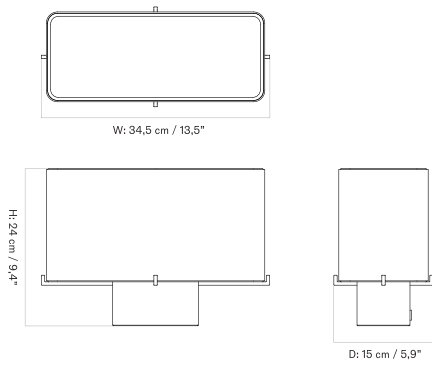

Nonna Table Lamp - H49

NONNA TABLE LAMP
Designed by *Krøyer-Sætter-Lassen*

[BACK TO START](#)

The Nonna Table Lamp features a base in brushed aluminium or travertine stone, paired with a linen shade and matching cord. Comes in three sizes.

NONNA TABLE LAMP - *Prices in EUR*

Stock Item

MASTER SKU	PRODUCT	PRICE
71241-008789 Fact sheet	Alu., Brushed/Textile, Sand - EU - H24 cm	405 * 338,91
71241-008792 Fact sheet	Travertine, Sand/Textile, Sand - EU - H30 cm	605 * 506,28
71241-008795 Fact sheet	Travertine, Sand/Textile, Sand - EU - H49 cm	725 * 606,69

Nonna Table Lamp - H24