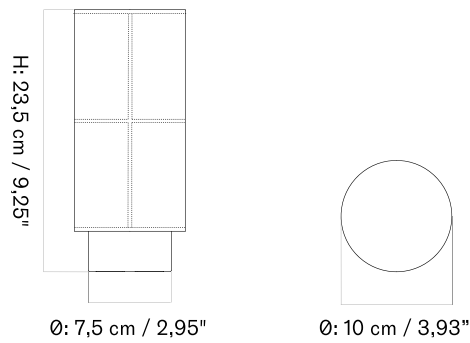

HASHIRA PORTABLE LAMP
Designed by *Norm Architects*

[BACK TO START](#)

The Hashira Portable Lamp features a handmade linen shade, an ash base, and is dimmable.

HASHIRA PORTABLE LAMP - *Prices in EUR*

Stock Item

MASTER SKU	PRODUCT	PRICE
71204-001149 Fact sheet	Textile, Raw - EU / US / UK / CN	195 *163,18

Hashira Portable Lamp