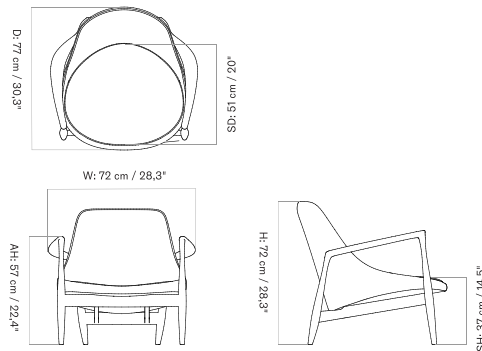

SPEC OPTIONS - *Price Category*

VARIANT TEXTILE	VARIANT LEATHER
Price Category 0 Textile - PC0T <i>Audo Bouclé, Audo / Autumn, Kvadrat / Logan, Yarn Collective</i>	Price Category 0 Leather - PC0L -
Price Category 1 Textile - PC1T <i>Baena, Limonta / Barnum Bouclé, Audo / Illusion, Nevotex / Remix, Kvadrat / Re-Wool, Kvadrat / Sienna, Limonta</i>	Price Category 1 Leather - PC1L <i>Envy, Sørensen Leather / Ultra, Sørensen Leather / Aida, Nevotex</i>
Price Category 2 Textile - PC2T <i>Canvas, Kvadrat / Clay, Kvadrat / Fiord, Kvadrat / Hallingdal, Kvadrat / Keiga, Kvadrat / Moss, Kvadrat / Reflect, Kvadrat / Savanna, Kvadrat / Steelcut Trio, Kvadrat / Customer Own Material, Com</i>	Price Category 2 Leather - PC2L <i>Dunes, Sørensen Leather / Nuance, Sørensen Leather / Customer Own Leather, Col</i>
Price Category 3 Textile - PC3T <i>Cifrado, Kvadrat / Safire, Kvadrat / Serpentine, Kvadrat / Vidar, Kvadrat / Zero, Kvadrat</i>	Price Category 3 Leather - PC3L -

ELIZABETH LOUNGE CHAIR - *Prices in EUR*

Production Time Ex. Freight: 6 weeks

MASTER SKU	PRODUCT	PC0T	PC1T	PC2T	PC3T	PC0L	PC1L	PC2L	PC3L
71161 Fact sheet	BASE: Oak, Solid, Natural	4.865 * 4.071,13	5.065 4.238,49	5.285 4.422,59	5.515 4.615,06	-	5.795 4.849,37	6.095 5.100,42	6.385 5.343,10
71161 Fact sheet	BASE: Walnut, Solid	5.155 * 4.313,81	5.355 4.481,17	5.575 4.665,27	5.795 4.849,37	-	6.095 5.100,42	6.385 5.343,10	6.675 5.585,77

Elizabeth Lounge Chair