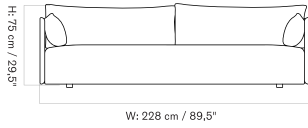

1 Seater

2 Seater

3 Seater