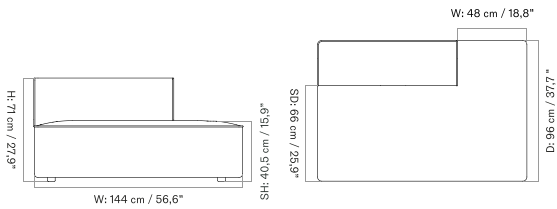

OPEN SECTION 96 - Prices in EUR

Production Time Ex. Freight: 6 weeks

MASTER SKU	PRODUCT	PC0T	PC1T	PC2T	PC3T	PC0L	PC1L	PC2L	PC3L
71062	EDITION: Open Section 96	1.405	1.595	2.015	2.215	-	-	-	-
Fact sheet		* 1.175,73	1.334,73	1.686,19	1.853,56				

POUF 96 - Prices in EUR

Production Time Ex. Freight: 6 weeks

MASTER SKU	PRODUCT	PC0T	PC1T	PC2T	PC3T	PC0L	PC1L	PC2L	PC3L
71062	EDITION: Pouf 96	1.155	1.305	1.625	1.765	-	-	-	-
Fact sheet		* 966,53	1.092,05	1.359,83	1.476,99				

Open End 144