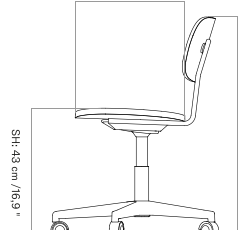

Fully Upholstered - With Arms

Height can be increased by 13 cm / 5.1".

SD: 40,5 cm / 15.9"

Fully Upholstered - Without Arms

Height can be increased by 13 cm / 5.1".

SD: 40,5 cm / 15.9"

Seat Upholstered - With Arms

Height can be increased by 13 cm / 5.1".

Seat Upholstered - Without Arms

Height can be increased by 13 cm / 5.1".

Un-Upholstered - With Arms

Height can be increased by 13 cm / 5.1".

Un-Upholstered - Without Arms