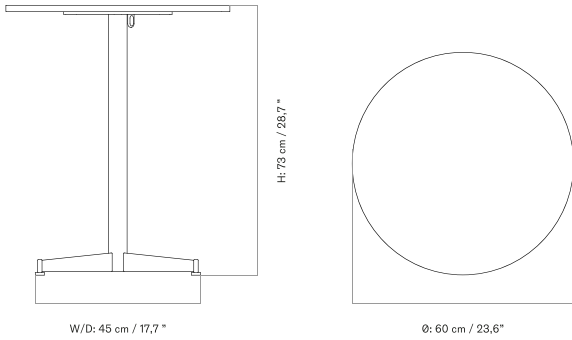

Ø80 Cm - Ceramic

Ø80 Cm - Linoleum, Marble, Oak and Stone

70X60 Cm - Ceramic

70X60 Cm - Linoleum, Marble, Oak and Stone

Ø60 Cm - Linoleum, Marble, Oak and Stone

FURNITURE

Tables

BAR & COUNTER TABLES