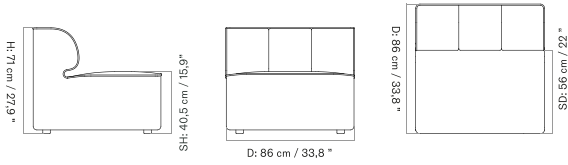

Open Section 86