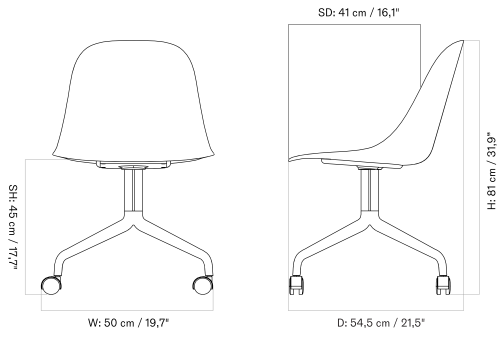

HARBOUR SIDE DINING CHAIR
Designed by *Norm Architects*

BACK TO START

STAR BASE WITH SWIVEL - *Prices in EUR*

Production Time Ex. Freight: 6 weeks

MASTER SKU	PRODUCT	PC0T	PC1T	PC2T	PC3T	PC0L	PC1L	PC2L	PC3L
71106 Fact sheet	BASE: Aluminium, Black	785 * 656,90	885 740,59	1.155 966,53	1.365 1.142,26	1.325 1.108,79	1.345 1.125,52	1.525 1.276,15	1.845 1.543,93
71106 Fact sheet	BASE: Aluminium, Polished	785 * 656,90	885 740,59	1.155 966,53	1.365 1.142,26	1.325 1.108,79	1.345 1.125,52	1.525 1.276,15	1.845 1.543,93

4-Legs Base - Wood

4-Legs Base - Wood - Upholstered

4-Legs Base - Steel

4-Legs Base - Steel - Upholstered

Star Base With Swivel

Star Base With Swivel - Upholstered

Star Base With Casters

Star Base With Casters - Unholstered