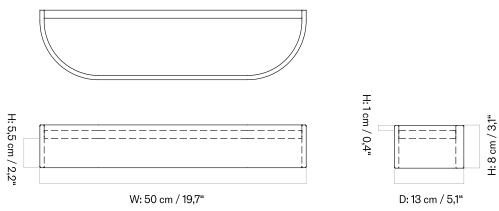

Rack - 50

Rack - 79

Shelf/Rack

Shelf - 150

Shelf - 50

Shelf - 79

The Gridy Fungi Shelf comes in three sizes and is available in a variety of oak finishes.

LARGE - Prices in EUR