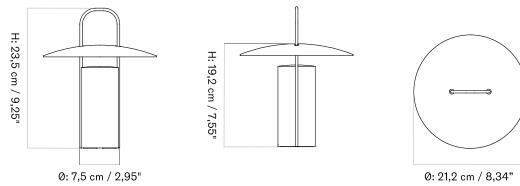

RAY PORTABLE LAMP
Designed by *Daniel Schofield*

[BACK TO START](#)

The Ray Portable Lamp is available in black or dusty green powder-coated metal, features an LED bulb, and offers three dimming settings.

RAY PORTABLE LAMP - *Prices in EUR*

Stock Item

MASTER SKU	PRODUCT	PRICE
71224-001279 Fact sheet	Aluminium, Black - EU / US / UK / CN	275 * 230,13
71224-001282 Fact sheet	Aluminium, Dusty Green - EU / US / UK / CN	275 * 230,13

Ray Portable Lamp