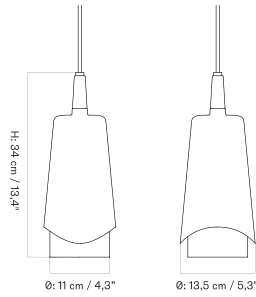

UMANOFF PENDANT
Designed by *Arthur Umanoff*

[BACK TO START](#)

The Umanoff Pendant casts a soft glow through its geometric brass and walnut components.

UMANOFF PENDANT - *Prices in EUR*

Stock Item

MASTER SKU	PRODUCT	PRICE
71211-001144 Fact sheet	Brass, Brushed - EU / UK	435 *364,02

Umanoff Pendant