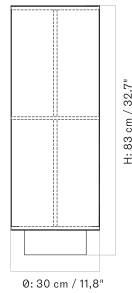

HASHIRA FLOOR LAMP
Designed by *Norm Architects*

[BACK TO START](#)

The Hashira Floor Lamp features a handmade linen shade, an ash base, and includes a dimmer function.

HASHIRA FLOOR LAMP - *Prices in EUR*

Stock Item

MASTER SKU	PRODUCT	PRICE
71200-001398	Textile, Raw - EU - H83 cm	895
Fact sheet		* 748,95

Hashira Floor Lamp