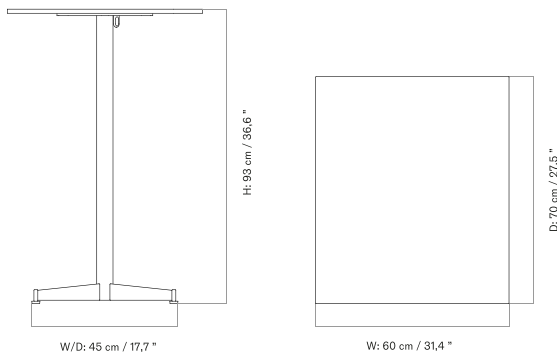

Ø80 Cm - Ceramic

Ø80 Cm - Linoleum, Marble, Oak and Stone

Ø60 Cm - Linoleum, Marble, Oak and Stone

70 X 60 Cm - Ceramic

70 X 60 Cm - Linoleum, Marble, Oak and Stone

FURNITURE

Tables

OFFICE TABLES