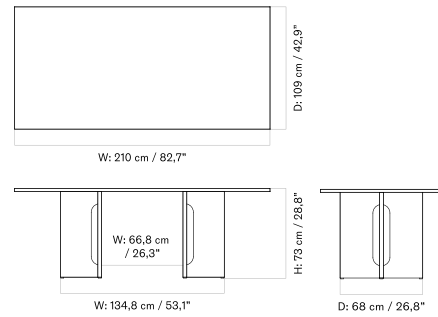

Ø120 Cm

Ø150 Cm

278 X 109 Cm

210 X 109 Cm

NOOK DINING TABLE
Designed by *Krøyer-Sætter-Lassen*

[BACK TO START](#)

The Nook Dining Table features a star-shaped base in powder-coated steel and is available in three sizes with round or square tabletops. It comes in three base colours and a selection of tabletop materials, including marble, stone, laminate and wood. Suitable for indoor or outdoor use.