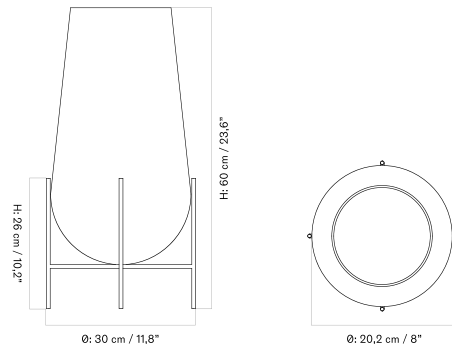

Echasse Collection - Vase Small

Echasse Collection - Vase Large