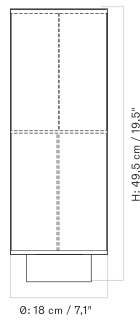

HASHIRA TABLE LAMP
Designed by *Norm Architects*

[BACK TO START](#)

The Hashira Table Lamp features a handmade linen shade, an ash base, and includes a dimmer function.

HASHIRA TABLE LAMP - *Prices in EUR*

Stock Item

MASTER SKU	PRODUCT	PRICE
71136-001404	Textile, Raw - EU	435
Fact sheet		* 364,02

Hashira Table Lamp