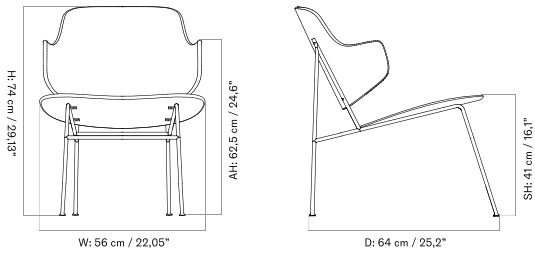

THE PENGUIN LOUNGE CHAIR
Designed by *Ib Kofod-Larsen*

BACK TO START

Fully Upholstered

Seat Upholstered

Un-Upholstered

THE PENGUIN ROCKING CHAIR
Designed by *Ib Kofod-Larsen*

[BACK TO START](#)

The Penguin Rocking Chair features a black steel frame and is available in un-upholstered, seat upholstered and fully upholstered versions, in a range of textiles and leathers. It is offered in two finishes: natural oak and walnut.