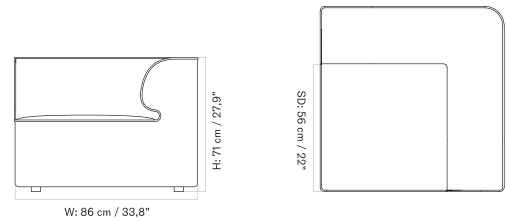

Open Section 86

Corner 86

Open End 129

Pouf 86

Chaise Longue 129

Corner 172

Corner 129

EAVE MODULAR SOFA 75, MODULE
Designed by *Norm Architects*