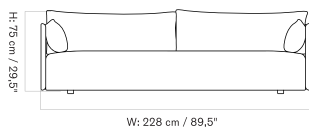

1 Seater

2 Seater

3 Seater

LOOSE COVER FOR TEAROOM CLUB CHAIR
 Designed by *Nick Ross*

[BACK TO START](#)

The Loose Cover for the Tearoom Club Chair is available in various colours and in two sizes: one for the Tearoom Club Chair and one for the Tearoom Club Chair with Swivel.