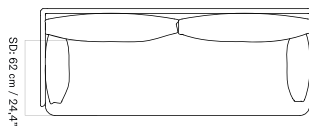

1 Seater

2 Seater

3 Seater

LOOSE COVER FOR TEAROOM CLUB CHAIR
 Designed by *Nick Ross*

[BACK TO START](#)

The Loose Cover for the Tearoom Club Chair is available in various colours and in two sizes: one for the Tearoom Club Chair and one for the Tearoom Club Chair with Swivel.