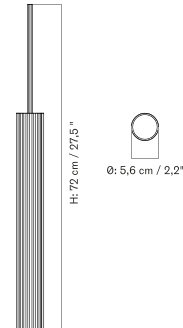

CLUSTER - Prices in EUR

Stock Item

MASTER SKU	PRODUCT	PRICE
71215-001162 Fact sheet	Cluster - H24/H48 cm - Aluminium, Bronzed - EU / UK	915 * 765,69

Single - H24

Single - H48

Cluster - H24, H48

TUBULAIRE RAIL PENDANT
 Designed by *Krøyer-Sætter-Lassen*