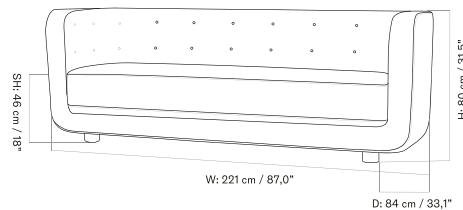

VILHELM SOFA - *Prices in EUR*

Production Time Ex. Freight: 6 weeks

MASTER SKU	PRODUCT	PC0T	PC1T	PC2T	PC3T	PC0L	PC1L	PC2L	PC3L
71141 Fact sheet	BASE: Oak, Solid, Dark Stained BUTTONS: Same as upholstery	5.785 * 4.841	6.535 5.468,62	7.245 6.062,76	7.915 6.623,43	- 13.384,94	15.995 15.159	18.115 15.159	20.035 16.765,69
71141 Fact sheet	BASE: Oak, Solid, Dark Stained BUTTONS: Vegetal	5.785 * 4.841	6.535 5.468,62	7.245 6.062,76	7.915 6.623,43	- 13.384,94	15.995 15.159	18.115 15.159	20.035 16.765,69
71141 Fact sheet	BASE: Oak, Solid, Natural BUTTONS: Same as upholstery	5.785 * 4.841	6.535 5.468,62	7.245 6.062,76	7.915 6.623,43	- 13.384,94	15.995 15.159	18.115 15.159	20.035 16.765,69
71141 Fact sheet	BASE: Oak, Solid, Natural BUTTONS: Vegetal	5.785 * 4.841	6.535 5.468,62	7.245 6.062,76	7.915 6.623,43	- 13.384,94	15.995 15.159	18.115 15.159	20.035 16.765,69

Vilhelm Sofa