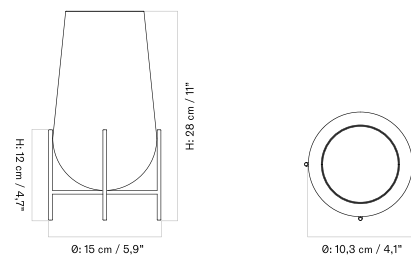

The Echasse Collection includes bowls and vases in a variety of sizes made from mouth-blown glass and paired with brass bases.

ECHASSE COLLECTION - Prices in EUR

Stock Item

MASTER SKU	PRODUCT	PRICE
71038-000918 Fact sheet	Bowl - Large - Glass, Smoke / Brass, Brushed	285 * 238,49
71038-000912 Fact sheet	Vase - Large - Glass, Smoke / Brass, Brushed	585 * 489,54
71038-000907 Fact sheet	Vase - Medium - Glass, Smoke / Brass, Brushed	385 * 322,18
71038-001046 Fact sheet	Vase - Small - Glass, Amber / Brass, Bronzed	205 * 171,55
71038-001047 Fact sheet	Vase - Small - Glass, Smoke / Brass, Brushed	205 * 171,55

Echasse Collection - Bowl Large

Echasse Collection - Vase Large

Echasse Collection - Vase Medium