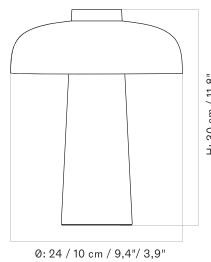

REVERSE TABLE LAMP
Designed by *Aleksandar Lazic*

[BACK TO START](#)

The Reverse Table Lamp is available in two variations: a sand-coloured travertine base with a bronzed aluminium shade, and a white Carrara marble base with a glossy black aluminium shade – both featuring a dimmable LED light source.

REVERSE TABLE LAMP - Prices in EUR

Stock Item

MASTER SKU	PRODUCT	PRICE
71127-001329 Fact sheet	Marble, Carrara/Alu., Black - EU / US / UK	615 * 514,64
71127-001330 Fact sheet	Travertine, Sand/Alu., Bronzed - EU / US / UK	645 * 539,75

Reverse Table Lamp