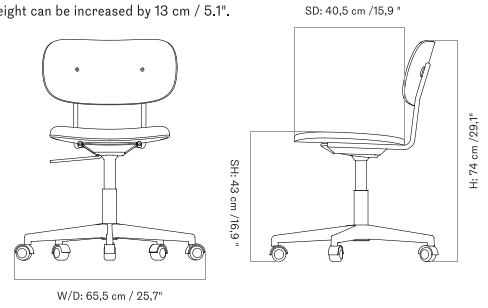

Fully Upholstered - With Arms

Height can be increased by 13 cm / 5.1".

SD: 40,5 cm / 15.9"

Fully Upholstered - Without Arms

Height can be increased by 13 cm / 5.1".

SD: 40,5 cm / 15.9"

Seat Upholstered - With Arms

Height can be increased by 13 cm / 5.1".

Seat Upholstered - Without Arms

Height can be increased by 13 cm / 5.1".

Un-Upholstered - With Arms

Height can be increased by 13 cm / 5.1".

Un-Upholstered - Without Arms