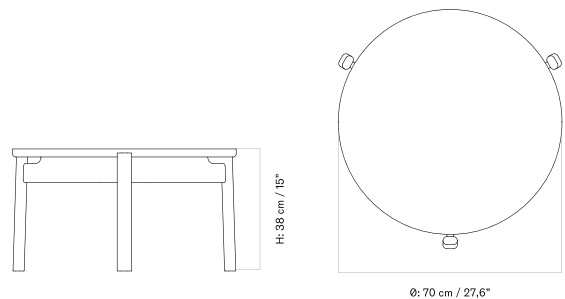

PASSAGE LOUNGE TABLE
Designed by *Krøyer-Sætter-Lassen*

[BACK TO START](#)

The Passage Lounge Table comes in three sizes and is available in natural oak and dark stained oak.

Ø50 CM - Prices in EUR

Stock Item

MASTER SKU	PRODUCT	PRICE
71278-017376 Fact sheet	Oak, Solid, Dark Stained - Ø50 cm	545 * 456,07
71278-017377 Fact sheet	Oak, Solid, Natural - Ø50 cm	545 * 456,07

Ø70 CM - Prices in EUR

Stock Item

MASTER SKU	PRODUCT	PRICE
71278-017374 Fact sheet	Oak, Solid, Dark Stained - Ø70 cm	825 * 690,38
71278-017375 Fact sheet	Oak, Solid, Natural - Ø70 cm	825 * 690,38

Ø90 CM - Prices in EUR

Stock Item

MASTER SKU	PRODUCT	PRICE
71278-017372 Fact sheet	Oak, Solid, Dark Stained - Ø90 cm	1.105 * 924,69
71278-017373 Fact sheet	Oak, Solid, Natural - Ø90 cm	1.105 * 924,69

Ø50 Cm

Ø70 Cm