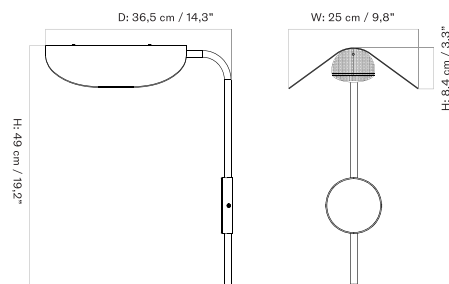

WING WALL LAMP
Designed by *Kenneth Bergenblad*

[BACK TO START](#)

Wall-mounted lamp with rotating and tilting shade, offering complete control of light direction. Available in polished aluminium (with white inner shade) and brown bronzed aluminium (with black inner shade).

WING WALL LAMP - *Prices in EUR*

Stock Item

MASTER SKU	PRODUCT	PRICE
71269-017347 Fact sheet	Aluminium, Bronzed - EU - Switch On Cord	390 * 326,36
71269-017346 Fact sheet	Aluminium, Polished - EU - Switch On Cord	390 * 326,36

Wing Wall Lamp