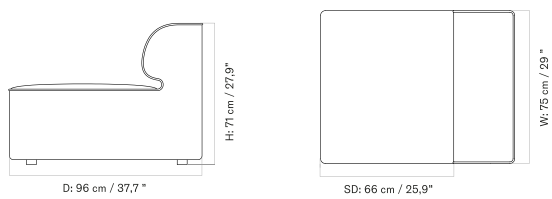

Open End 144

Corner 144

Open Section 96

Corner 96

Corner 192

Pouf 96

Chaise Longue 144

The Eave collection comes in a variation of individual modules along with a selection of pre-configured combinations, available in a wide range of upholstery.