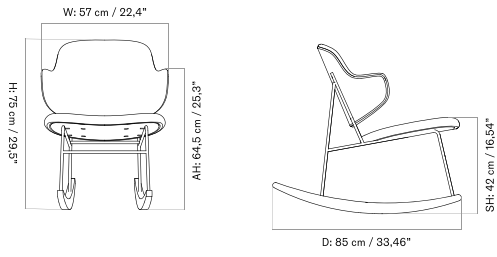

THE PENGUIN ROCKING CHAIR
Designed by *Ib Kofod-Larsen*

BACK TO START

Fully Upholstered

Seat Upholstered

Un-Upholstered

ELIZABETH LOUNGE CHAIR
Designed by *Ib Kofod-Larsen*

[BACK TO START](#)

The Elizabeth Lounge Chair is available in a range of textiles and leathers and is paired with legs in either natural oak or walnut.