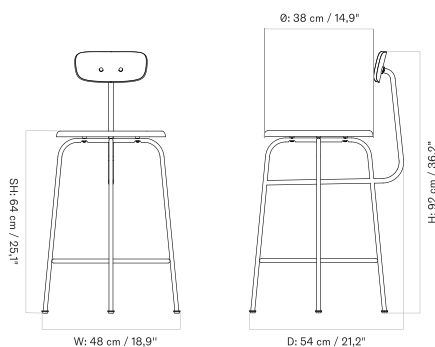

SEAT UPHOLSTERED - *Prices in EUR*

Production Time Ex. Freight: 6 weeks

MASTER SKU	PRODUCT	PC0T	PC1T	PC2T	PC3T	PC0L	PC1L	PC2L	PC3L
71086 Fact sheet	BASE: Steel, Black BACK: Ash, Veneer, Black Painted	645 * 539,75	685 573,22	725 606,69	755 631,80	745 623,43	805 673,64	865 723,85	905 757,32
71086 Fact sheet	BASE: Steel, Black BACK: Oak, Veneer, Dark Stained	645 * 539,75	685 573,22	725 606,69	755 631,80	745 623,43	805 673,64	865 723,85	905 757,32
71086 Fact sheet	BASE: Steel, Black BACK: Oak, Veneer, Natural	645 * 539,75	685 573,22	725 606,69	755 631,80	745 623,43	805 673,64	865 723,85	905 757,32

UN-UPHOLSTERED - *Prices in EUR*

Production Time Ex. Freight: 3 weeks

MASTER SKU	PRODUCT	PRICE
71086-005637 Fact sheet	Un-Upholstered - 4-Legs Base - Steel, Black - Ash, Veneer, Black Painted	495 * 414,23
71086-005638 Fact sheet	Un-Upholstered - 4-Legs Base - Steel, Black - Oak, Veneer, Dark Stained	495 * 414,23
71086-005636 Fact sheet	Un-Upholstered - 4-Legs Base - Steel, Black - Oak, Veneer, Natural	495 * 414,23

Seat Upholstered