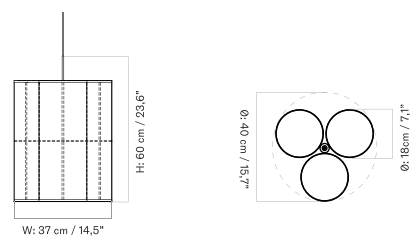

Single - Large

Single - Small

Cluster - Large

Cluster - Small

HASHIRA LINEAR PENDANT
Designed by *Norm Architects*

[BACK TO START](#)

The Hashira Linear Pendant Lamp is suspended from the ceiling by wires, features a handmade linen shade, and includes a dimmer function.