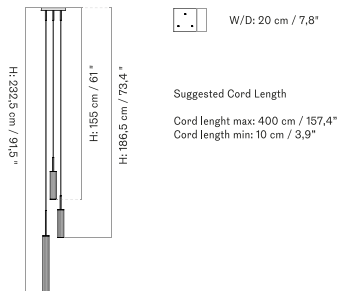

CLUSTER - Prices in EUR

Stock Item

MASTER SKU	PRODUCT	PRICE
71215-001162 Fact sheet	Cluster - H24/H48 cm - Aluminium, Bronzed - EU / UK	915 * 765,69

Single - H24

Single - H48

Cluster - H24, H48

TUBULAIRE RAIL PENDANT
 Designed by *Krøyer-Sætter-Lassen*