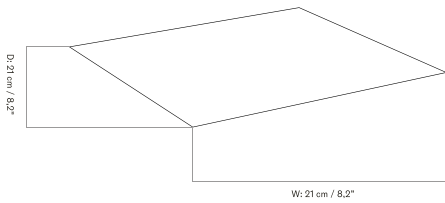

The Kubus Base is a protective accessory for Kubus and Line candle holders, designed to prevent wax from damaging surfaces.

KUBUS BASE - Prices in EUR

Stock Item

MASTER SKU	PRODUCT	PRICE
71067-000672 Fact sheet	Kubus 4 - Black	75 * 62,76
71067-000680 Fact sheet	Kubus 4 - White	75 * 62,76
71067-000673 Fact sheet	Kubus 8 - Black	105 * 87,87
71067-000671 Fact sheet	Line - Black	55 * 46,03
71067-000679 Fact sheet	Line - White	55 * 46,03

Kubus Base - Kubus 4