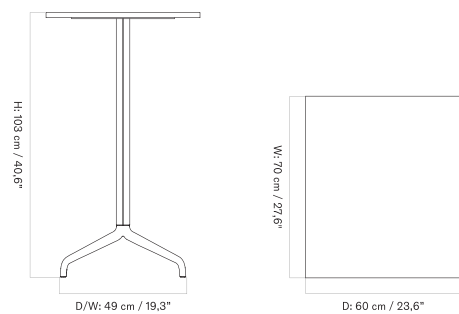

70 X 60 Cm - Round Base - Ceramic

70 X 60 Cm - Round Base - Linoleum, Marble, Oak and Stone

70 X 60 Cm - Star Base - Ceramic

70 X 60 Cm - Star Base - Linoleum, Marble, Oak and Stone

Ø80 Cm - Round Base - Ceramic