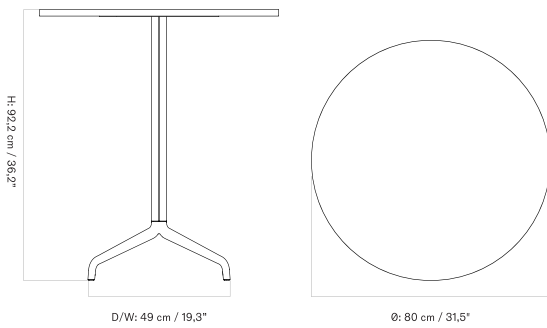

Ø60 Cm - Round Base