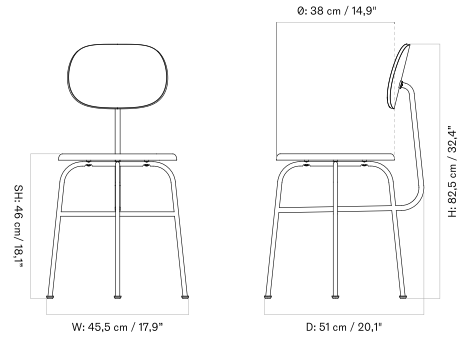

Fully Upholstered