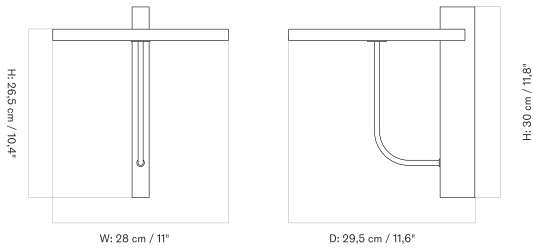

CORBEL SHELF

Designed by *Krøyer-Sætter-Lassen*

[BACK TO START](#)

The Corbel Shelf is available in large and medium sizes, featuring either dark stained oak and/or combined with marble and plated steel.

CORBEL SHELF - Prices in EUR

Stock Item

MASTER SKU	PRODUCT	PRICE
71011-002118 Fact sheet	Marble, Carrara/Oak, Dark St. - Circular	295 * 246,86
71011-002094 Fact sheet	Marble, Carrara/Oak, Dark St. - Long	545 * 456,07
71011-002095 Fact sheet	Oak, Dark Stained - Long	395 * 330,54

Corbel Shelf - Circular