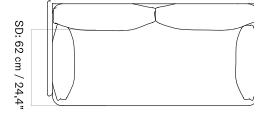

1 Seater

2 Seater

3 Seater