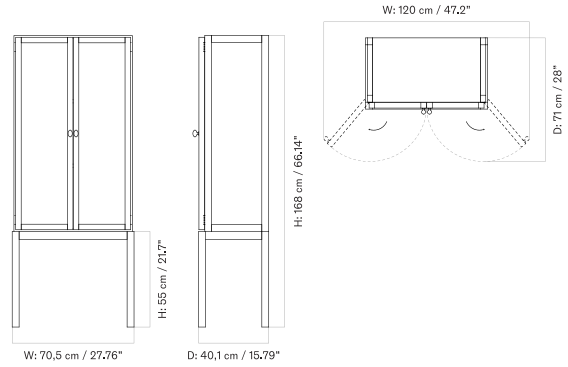

Curiosity Cabinet - Tall