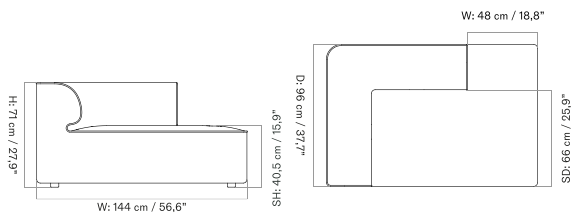

Open End 144

Corner 144

Open Section 96

Corner 96

Corner 192

Pouf 96

Chaise Longue 144

The Eave collection comes in a variation of individual modules along with a selection of pre-configured combinations, available in a wide range of upholstery.