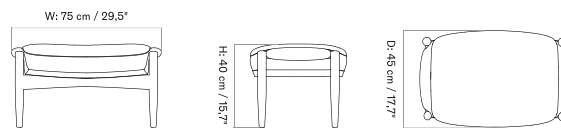

SPEC OPTIONS - *Price Category*

VARIANT TEXTILE	VARIANT LEATHER
Price Category 0 Textile - PC0T <i>Audo Bouclé, Audo / Autumn, Kvadrat / Logan, Yarn Collective</i>	Price Category 0 Leather - PC0L -
Price Category 1 Textile - PC1T <i>Baena, Limonta / Barnum Bouclé, Audo / Illusion, Nevotex / Re-Wool, Kvadrat / Remix, Kvadrat / Sienna, Limonta</i>	Price Category 1 Leather - PC1L <i>Envy, Sørensens Leather / Ultra, Sørensens Leather / Aida, Nevotex</i>
Price Category 2 Textile - PC2T <i>Canvas, Kvadrat / Clay, Kvadrat / Fiord, Kvadrat / Hallingdal, Kvadrat / Keiga, Kvadrat / Moss, Kvadrat / Reflect, Kvadrat / Savanna, Kvadrat / Steelcut Trio, Kvadrat / Customer Own Material, Com</i>	Price Category 2 Leather - PC2L <i>Dunes, Sørensens Leather / Nuance, Sørensens Leather / Customer Own Leather, Col</i>
Price Category 3 Textile - PC3T <i>Cifrado, Kvadrat / Safire, Kvadrat / Serpentine, Kvadrat / Vidar, Kvadrat / Zero, Kvadrat</i>	Price Category 3 Leather - PC3L -

THE SEAL OTTOMAN - *Prices in EUR*

Production Time Ex. Freight: 6 weeks

MASTER SKU	PRODUCT	PC0T	PC1T	PC2T	PC3T	PC0L	PC1L	PC2L	PC3L
71170 Fact sheet	BASE: Oak, Solid, Natural	835 * 698,74	1.065 891,21	1.285 1.075,31	1.515 1.267,78	-	1.365 1.142,26	1.585 1.326,36	1.815 1.518,83
71170 Fact sheet	BASE: Walnut, Solid	905 * 757,32	1.145 958,16	1.365 1.142,26	1.585 1.326,36	-	1.515 1.267,78	1.755 1.468,62	1.975 1.652,72

The Seal Ottoman