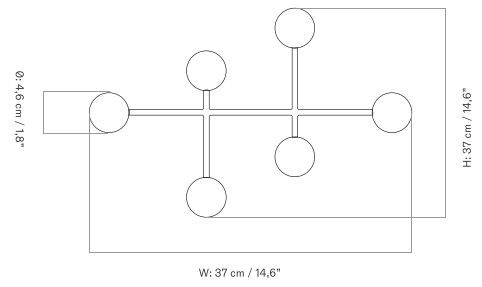

Wall - Small