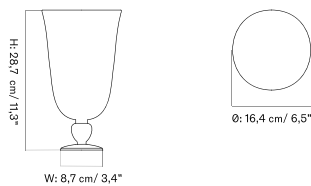

Pavot Collection - Vase