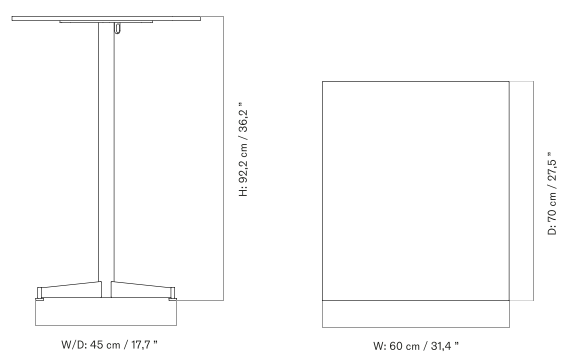

Ø80 Cm - Ceramic

Ø80 Cm - Linoleum, Marble, Oak and Stone

Ø60 Cm - Linoleum, Marble, Oak and Stone

70 X 60 Cm - Ceramic

70 X 60 Cm - Linoleum, Marble, Oak and Stone

FURNITURE

Tables

OFFICE TABLES