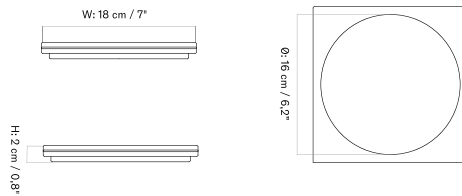

DIVOT TRAY
Designed by *Colin King*

[BACK TO START](#)

The Divot Tray is a centrepiece featuring a brass finish.

DIVOT TRAY - *Prices in EUR*

Stock Item

MASTER SKU	PRODUCT	PRICE
71192-001002	Brass	175
Fact sheet		* 146,44

Divot Tray