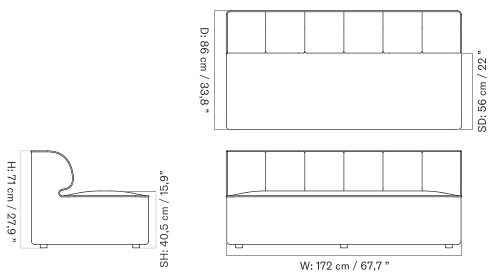

Open Section 172