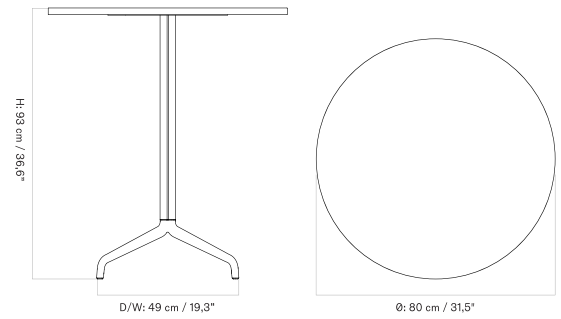

Ø60 Cm - Star Base