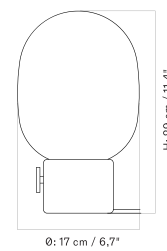

The JWDA Table Lamp comes in two versions: one with a steel or concrete base, and one with a stone or marble base, the latter being slightly larger than the former. All versions feature a rotary dimmer on the base.

LARGE - Prices in EUR

Stock Item

MASTER SKU	PRODUCT	PRICE
71218-001075 Fact sheet	Marble, Calacatta Viola - EU - Large	425 * 355,65
71218-001082 Fact sheet	Marble, Carrara Marble - EU - Large	345 * 288,70
71218-001079 Fact sheet	Travertine, Red - EU - Large	345 * 288,70

SMALL - Prices in EUR

Stock Item

MASTER SKU	PRODUCT	PRICE
71218-001089 Fact sheet	Brass, Bronzed - EU - Small	235 * 196,65
71218-001093 Fact sheet	Brass, Polished - EU - Small	245 * 205,02
71218-001156 Fact sheet	Concrete, Light Grey - EU - Small	245 * 205,02
71218-001153 Fact sheet	Steel, Alabaster White - EU - Small	245 * 205,02
71218-001086 Fact sheet	Steel, Black - EU - Small	235 * 196,65

Large

Small