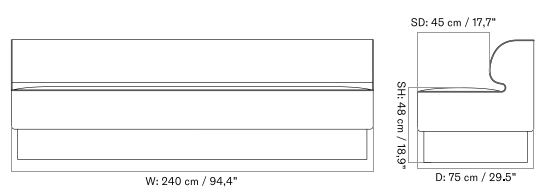

Open Section 240 - Plateau