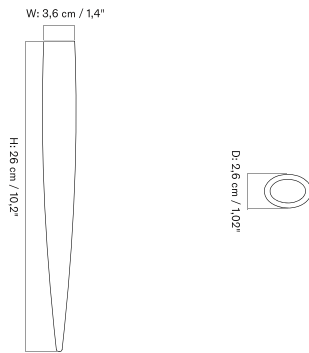

PLANT MISTER - Prices in EUR

Stock Item

MASTER SKU	PRODUCT	PRICE
71187-000738 Fact sheet	Plant Mister - Onesize - Steel, Stainless	65 * 54,39

Planter - Ø12

Planter - Ø20

Ø: 12 cm / 4,7"

Ø: 20 cm / 7,8"

Watering Stick - H26