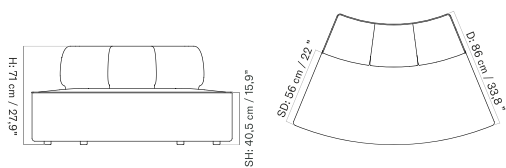

Convex Open Section 86