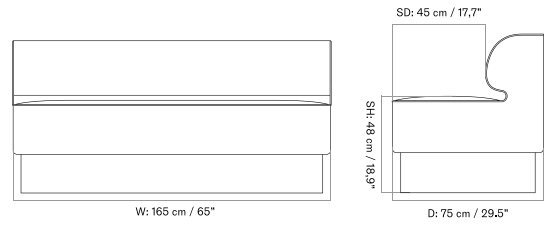

Open Section 165 - Plateau