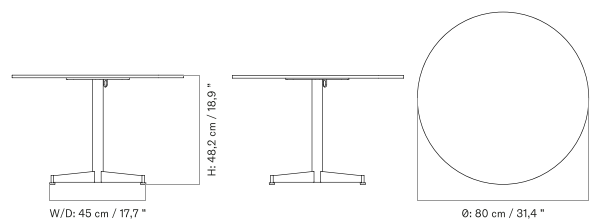

Ø80 - Linoleum, Marble, Oak and Stone