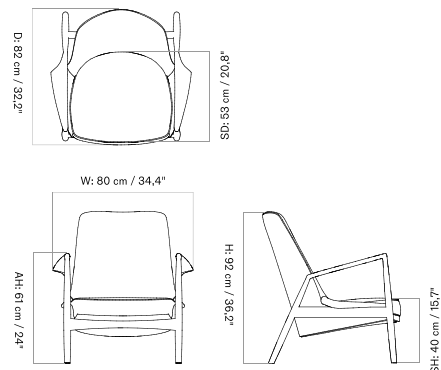

Low Back

High Back

FURNITURE

Seating

STOOLS

ML 42 STOOL
Designed by *Mogens Lassen*

[BACK TO START](#)

The ML 42 Stool is a sculptural three-legged stool available in soap treated oak and brown oiled oak.