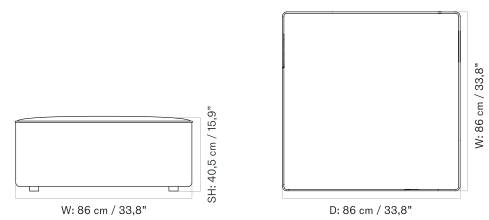

Open Section 86

Corner 86

Open End 129

Pouf 86

Chaise Longue 129

Corner 172

Corner 129

EAVE MODULAR SOFA 75, MODULE
Designed by *Norm Architects*