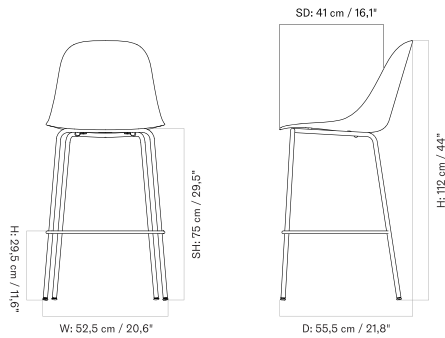

[BACK TO START](#)

The Harbour Side Bar Chair is available in a range of textiles and leathers and features a black powder-coated base with a crossbar.

SPEC OPTIONS - *Price Category*

VARIANT TEXTILE	VARIANT LEATHER
Price Category 0 Textile - PC0T <i>Audo Bouclé, Audo / Logan, Yarn Collective / Autumn, Kvadrat / Parcot, Limonta</i>	Price Category 0 Leather - PC0L <i>Sierra, Camo</i>
Price Category 1 Textile - PC1T <i>Baena, Limonta / Barnum Bouclé, Audo / Champion, Jab / Illusion, Nevotex / Remix, Kvadrat / Re-Wool, Kvadrat / Sienna, Limonta</i>	Price Category 1 Leather - PC1L <i>Aida, Nevotex / Dakar, Nevotex / Ultra, Sørensen Leather</i>
Price Category 2 Textile - PC2T <i>Canvas, Kvadrat / Clay, Kvadrat / Fiord, Kvadrat / Hallingdal, Kvadrat / Keiga, Kvadrat / Moss, Kvadrat / Reflect, Kvadrat / Savanna, Kvadrat / Steelcut Trio, Kvadrat / Customer Own Material, Com</i>	Price Category 2 Leather - PC2L <i>Dunes, Sørensen Leather / Nuance, Sørensen Leather / Customer Own Leather, Col</i>
Price Category 3 Textile - PC3T <i>Cifrado, Kvadrat / Safire, Kvadrat / Serpentine, Kvadrat / Vidar, Kvadrat / Zero, Kvadrat</i>	Price Category 3 Leather - PC3L -

HARBOUR SIDE BAR CHAIR - *Prices in EUR*

Production Time Ex. Freight: 6 weeks

MASTER SKU	PRODUCT	PC0T	PC1T	PC2T	PC3T	PC0L	PC1L	PC2L	PC3L
71097	BASE: Steel, Black	655	755	965	1.195	1.165	1.225	1.305	1.585
Fact sheet		* 548,12	631,80	807,53	1.000	974,90	1.025,10	1.092,05	1.326,36

Un-Upholstered