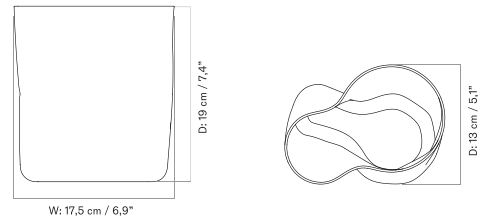

Aer Collection - Vase H19