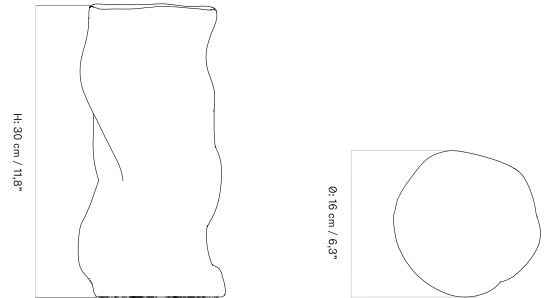

Collapse Vase - H30