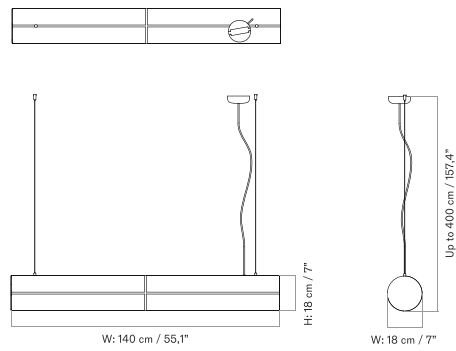

HASHIRA LINEAR PENDANT
Designed by *Norm Architects*

[BACK TO START](#)

The Hashira Linear Pendant Lamp is suspended from the ceiling by wires, features a handmade linen shade, and includes a dimmer function.

HASHIRA LINEAR PENDANT - *Prices in EUR*

Stock Item

MASTER SKU	PRODUCT	PRICE
71205-001148 Fact sheet	Textile, Raw - EU / UK	575 * 481,17

Hashira Linear Pendant