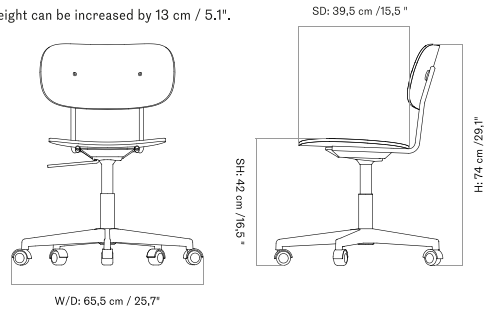

Un-Upholstered - Without Arms

Height can be increased by 13 cm / 5.1".