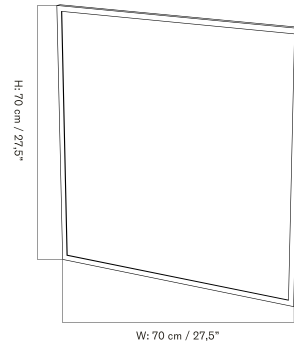

Stock Item

MASTER SKU	PRODUCT	PRICE
71072-000543	56 x 56 cm	215
Fact sheet		* 179,92
71072-000544	70 x 70 cm	275
Fact sheet		* 230,13

View Mirror - 56 x 56 cm

View Mirror - 70 x 70 cm

ACCESSORIES

Coat Stands & Hangers