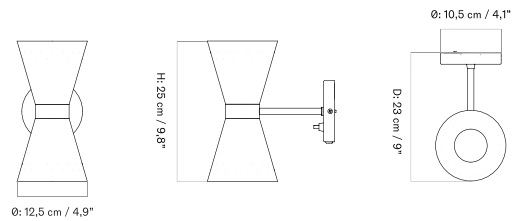

COLLECTOR WALL LAMP
Designed by *Alf Svensson*

[BACK TO START](#)

The Collector Wall Lamp features a solid brass bracket that holds a conical metal shade which projects light in two directions.

COLLECTOR WALL LAMP - *Prices in EUR*

Stock Item

MASTER SKU	PRODUCT	PRICE
71126-001310	Crème - EU	345
Fact sheet		* 288,70

Collector Wall Lamp