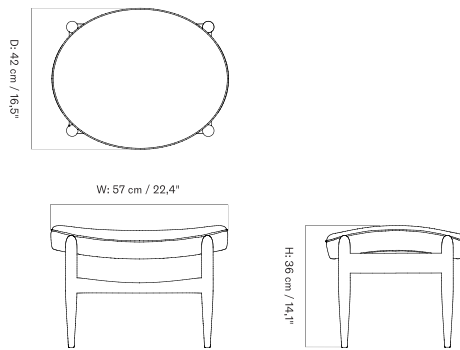

SPEC OPTIONS - Price Category

VARIANT TEXTILE	VARIANT LEATHER
Price Category 0 Textile - PC0T <i>Audo Bouclé, Audo / Autumn, Kvadrat / Logan, Yarn Collective</i>	Price Category 0 Leather - PC0L -
Price Category 1 Textile - PC1T <i>Baena, Limonta / Barnum Bouclé, Audo / Illusion, Nevotex / Remix, Kvadrat / Re-Wool, Kvadrat / Sienna, Limonta</i>	Price Category 1 Leather - PC1L <i>Dakar, Nevotex / Envy, Sørensen Leather / Ultra, Sørensen Leather / Aida, Nevotex</i>
Price Category 2 Textile - PC2T <i>Canvas, Kvadrat / Clay, Kvadrat / Fiord, Kvadrat / Hallingdal, Kvadrat / Keiga, Kvadrat / Moss, Kvadrat / Reflect, Kvadrat / Savanna, Kvadrat / Steelcut Trio, Kvadrat / Customer Own Material, Com</i>	Price Category 2 Leather - PC2L <i>Dunes, Sørensen Leather / Nuance, Sørensen Leather / Customer Own Leather, Col</i>
Price Category 3 Textile - PC3T <i>Cifrado, Kvadrat / Safire, Kvadrat / Serpentine, Kvadrat / Vidar, Kvadrat / Zero, Kvadrat</i>	Price Category 3 Leather - PC3L -

ELIZABETH OTTOMAN - Prices in EUR

Production Time Ex. Freight: 6 weeks

MASTER SKU	PRODUCT	PC0T	PC1T	PC2T	PC3T	PC0L	PC1L	PC2L	PC3L
71163 Fact sheet	BASE: Oak, Solid, Natural	795 * 665,27	1.005 841	1.225 1.025,10	1.445 1.209,21	-	1.295 1.083,68	1.515 1.267,78	1.735 1.451,88
71163 Fact sheet	BASE: Walnut, Solid	865 * 723,85	1.085 907,95	1.295 1.083,68	1.515 1.267,78	-	1.445 1.209,21	1.665 1.393,31	1.875 1.569,04

Elizabeth Ottoman