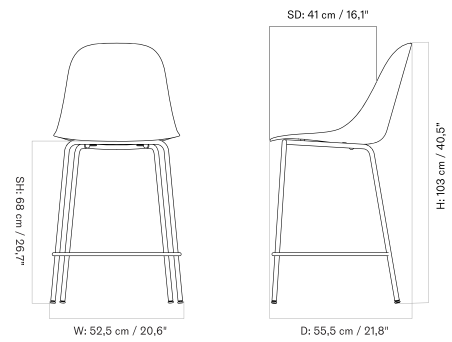

Upholstered