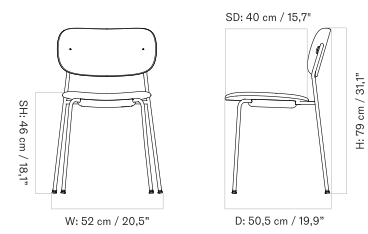

Un-Upholstered - Without Arms