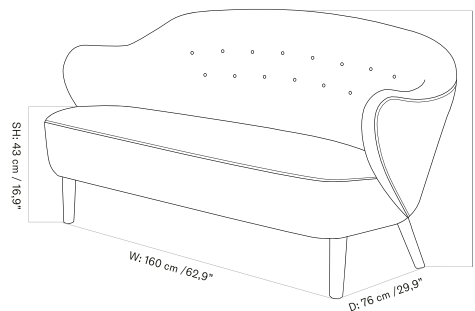

INGEBORG SOFA - *Prices in EUR*

Production Time Ex. Freight: 6 weeks

MASTER SKU	PRODUCT	PC0T	PC1T	PC2T	PC3T	PC0L	PC1L	PC2L	PC3L
71140 Fact sheet	BASE: Oak, Solid, Dark Stained BUTTONS: Same as upholstery	4.405 * 3.686,19	5.005 4.188,28	5.525 4.623,43	6.115 5.117,15	-	6.285 5.259,41	7.165 5.995,82	7.845 6.564,85
71140 Fact sheet	BASE: Oak, Solid, Dark Stained BUTTONS: Vegetal	4.405 * 3.686,19	5.005 4.188,28	5.525 4.623,43	6.115 5.117,15	-	6.285 5.259,41	7.165 5.995,82	7.845 6.564,85
71140 Fact sheet	BASE: Oak, Solid, Natural BUTTONS: Same as upholstery	4.405 * 3.686,19	5.005 4.188,28	5.525 4.623,43	6.115 5.117,15	-	6.285 5.259,41	7.165 5.995,82	7.845 6.564,85
71140 Fact sheet	BASE: Oak, Solid, Natural BUTTONS: Vegetal	4.405 * 3.686,19	5.005 4.188,28	5.525 4.623,43	6.115 5.117,15	-	6.285 5.259,41	7.165 5.995,82	7.845 6.564,85

Ingeborg Sofa