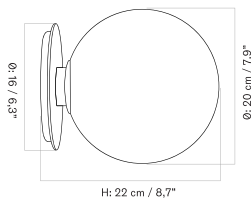

TR BULB CEILING & WALL LAMP
Designed by *Tim Rundle*

[BACK TO START](#)

The TR Bulb Ceiling and Wall Lamp features a dimmable LED bulb and is available in black, brass, and polished steel.

TR BULB CEILING & WALL LAMP - *Prices in EUR*

Stock Item

MASTER SKU	PRODUCT	PRICE
71130-001316 Fact sheet	Brass, Brushed - EU / UK - Matt Bulb	405 * 338,91
71130-001412 Fact sheet	Steel, Black - EU / UK - Matt Bulb	215 * 179,92
71130-001318 Fact sheet	Steel, Polished - EU / UK - Matt Bulb	405 * 338,91

TR Bulb Wall Lamp