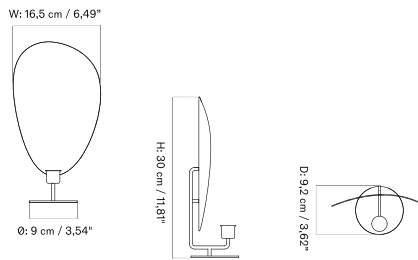

FLAMBEAU CANDLE HOLDER
Designed by *Krøyer-Sætter-Lassen*

[BACK TO START](#)

The Flambeau Candle Holder comes in both wall and table versions, each offered in various heights and finishes.

FLAMBEAU CANDLE HOLDER - *Prices in EUR*

Stock Item

MASTER SKU	PRODUCT	PRICE
71039-000922 Fact sheet	Table - H30 cm - Brass, Black	145 * 121,34
71039-000920 Fact sheet	Table - H34 cm - Brass, Black	185 * 154,81
71039-000924 Fact sheet	Wall - H40 cm - Brass, Black	195 * 163,18

Flambeau Candle Holder - H30