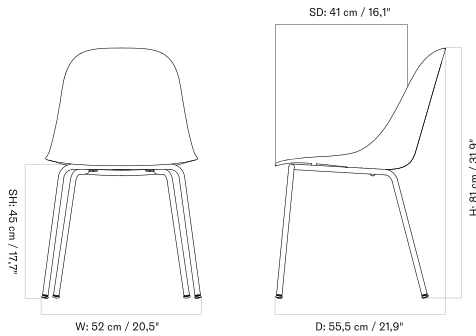

4-Legs Base - Steel