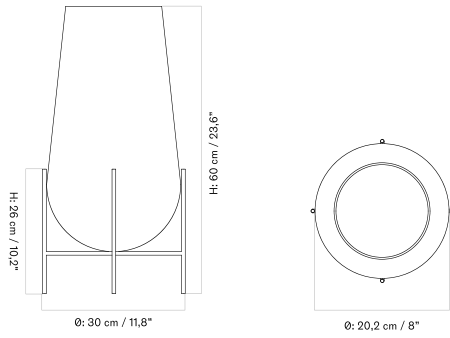

Echasse Collection - Vase large