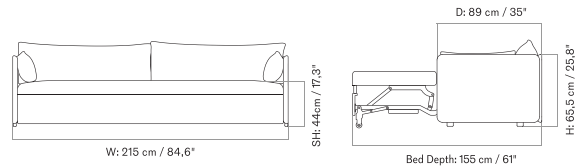

OFFSET SOFA BED
Designed by *Norm Architects*

[BACK TO START](#)

The Offset Sofa Bed is available in a range of textiles and as a 2-seater and 3-seater.

SPEC OPTIONS - *Price Category*

VARIANT TEXTILE	VARIANT LEATHER
Price Category 0 Textile - PC0T <i>Audo Bouclé, Audo / Autumn, Kvadrat / Logan, Yarn Collective / Parcot, Limonta</i>	Price Category 0 Leather - PC0L -
Price Category 1 Textile - PC1T <i>Baena, Limonta / Barnum Bouclé, Audo / Champion, Jab / Remix, Kvadrat / Re-Wool, Kvadrat / Sienna, Limonta / Illusion, Nevotex</i>	Price Category 1 Leather - PC1L -
Price Category 2 Textile - PC2T <i>Canvas, Kvadrat / Clay, Kvadrat / Fiord, Kvadrat / Hallingdal, Kvadrat / Keiga, Kvadrat / Moss, Kvadrat / Reflect, Kvadrat / Savanna, Kvadrat / Steelcut Trio, Kvadrat / Customer Own Material, Com</i>	Price Category 2 Leather - PC2L -
Price Category 3 Textile - PC3T <i>Cifrado, Kvadrat / Safire, Kvadrat / Serpentine, Kvadrat / Vidar, Kvadrat / Zero, Kvadrat</i>	Price Category 3 Leather - PC3L -

OFFSET SOFA BED - *Prices in EUR*

Production Time Ex. Freight: 6 weeks

MASTER SKU	PRODUCT	PC0T	PC1T	PC2T	PC3T	PC0L	PC1L	PC2L	PC3L
71060 Fact sheet	EDITION: 2 Seater	4.475 * 3.744,77	4.885 4.087,87	5.525 4.623,43	6.145 5.142,26	-	-	-	-
71060 Fact sheet	EDITION: 3 Seater	4.545 * 3.803,35	4.965 4.154,81	5.615 4.698,74	6.275 5.251,05	-	-	-	-

2 Seater

3 Seater