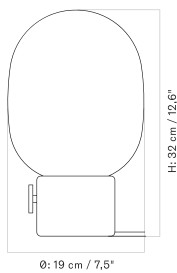

The JWDA Table Lamp comes in two versions: one with a steel or concrete base, and one with a stone or marble base, the latter being slightly larger than the former. All versions feature a rotary dimmer on the base.

LARGE - Prices in EUR

Stock Item

MASTER SKU	PRODUCT	PRICE
71218-001075 Fact sheet	Marble, Calacatta Viola - EU - Large	425 * 355,65
71218-001082 Fact sheet	Marble, Carrara Marble - EU - Large	345 * 288,70
71218-001079 Fact sheet	Travertine, Red - EU - Large	345 * 288,70

SMALL - Prices in EUR

Stock Item

MASTER SKU	PRODUCT	PRICE
71218-001089 Fact sheet	Brass, Bronzed - EU - Small	235 * 196,65
71218-001093 Fact sheet	Brass, Polished - EU - Small	245 * 205,02
71218-001156 Fact sheet	Concrete, Light Grey - EU - Small	245 * 205,02
71218-001153 Fact sheet	Steel, Alabaster White - EU - Small	245 * 205,02
71218-001086 Fact sheet	Steel, Black - EU - Small	235 * 196,65

Large