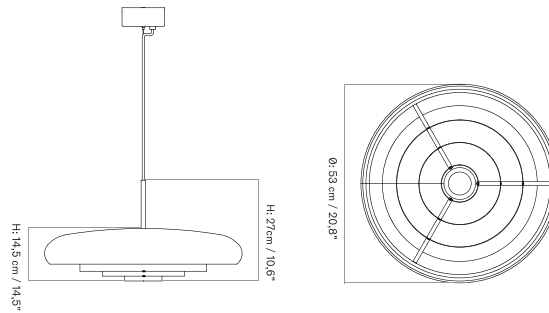

RESONANT PENDANT
Designed by *Alf Svensson & Yngvar Sandström*

[BACK TO START](#)

The Resonant Pendant is shaped from polished brass into four concentric shades that direct glare-free light downwards.

RESONANT PENDANT - *Prices in EUR*

Stock Item

MASTER SKU	PRODUCT	PRICE
71122-001295 Fact sheet	Brass, Polished - EU / UK	1.835 * 1.535,56

Resonant Pendant