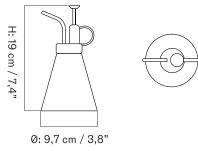

Plant Mister