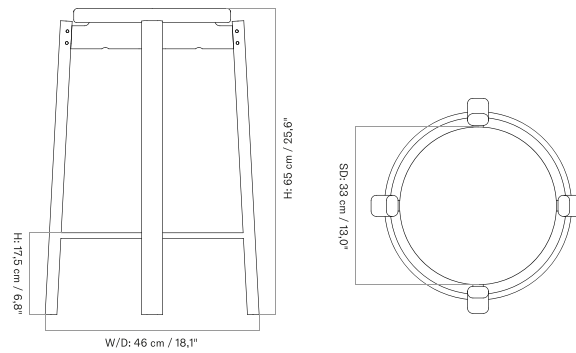

PASSAGE COUNTER STOOL
Designed by *Krøyer-Sætter-Lassen*

[BACK TO START](#)

The Passage Counter Stool is available in natural oak and dark stained oak and features a steel footing. The stool is stackable.

PASSAGE COUNTER STOOL - *Prices in EUR*

Stock Item

MASTER SKU	PRODUCT	PRICE
71276-017381 Fact sheet	Un-Upholstered - Oak, Solid, Dark Stained - Steel, Solid, Stainless	545 * 456,07
71276-017380 Fact sheet	Un-Upholstered - Oak, Solid, Natural - Steel, Solid, Stainless	545 * 456,07

Passage Counter Stool