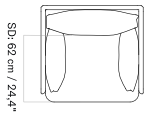

1 Seater

2 Seater

3 Seater

LOOSE COVER FOR TEAROOM CLUB CHAIR
 Designed by *Nick Ross*

[BACK TO START](#)

The Loose Cover for the Tearoom Club Chair is available in various colours and in two sizes: one for the Tearoom Club Chair and one for the Tearoom Club Chair with Swivel.