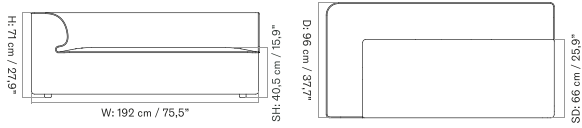

Open End 144

Corner 144

Open Section 96

Corner 96

Corner 192

Pouf 96

Chaise Longue 144

The Eave collection comes in a variation of individual modules along with a selection of pre-configured combinations, available in a wide range of upholstery.