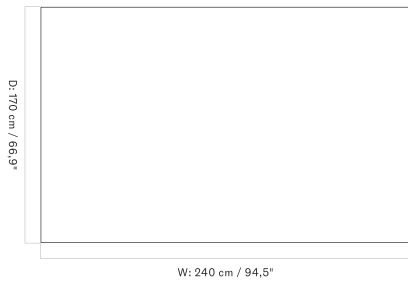

Available in two sizes and two colours, the Houkime Rug is handwoven from tencel fibres and cotton.

HOUKIME RUG - *Prices in EUR*

Stock Item

MASTER SKU	PRODUCT	PRICE
71003-000406 Fact sheet	170 x 240 cm - Beige	945 * 790,79
71003-000407 Fact sheet	170 x 240 cm - Midnight	945 * 790,79
71003-000408 Fact sheet	200 x 300 cm - Beige	1.165 * 974,90
71003-000409 Fact sheet	200 x 300 cm - Midnight	1.165 * 974,90

Houkime Rug - 170 x 240 cm