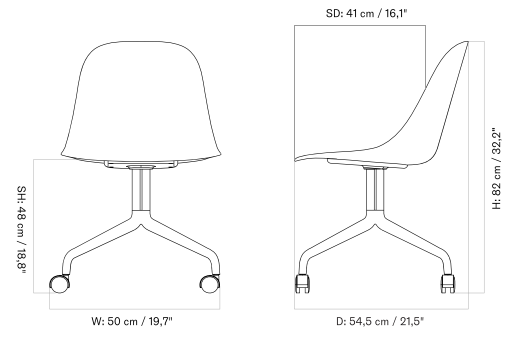

HARBOUR SIDE DINING CHAIR
Designed by *Norm Architects*

BACK TO START

STAR BASE WITH SWIVEL - *Prices in EUR*

Production Time Ex. Freight: 6 weeks

MASTER SKU	PRODUCT	PC0T	PC1T	PC2T	PC3T	PC0L	PC1L	PC2L	PC3L
71106 Fact sheet	BASE: Aluminium, Black	785 * 656,90	885 740,59	1.155 966,53	1.365 1.142,26	1.325 1.108,79	1.345 1.125,52	1.525 1.276,15	1.845 1.543,93
71106 Fact sheet	BASE: Aluminium, Polished	785 * 656,90	885 740,59	1.155 966,53	1.365 1.142,26	1.325 1.108,79	1.345 1.125,52	1.525 1.276,15	1.845 1.543,93

4-Legs Base - Wood

4-Legs Base - Wood - Upholstered

4-Legs Base - Steel

4-Legs Base - Steel - Upholstered

Star Base With Swivel

Star Base With Swivel - Upholstered

Star Base With Casters

Star Base With Casters - Unholstered