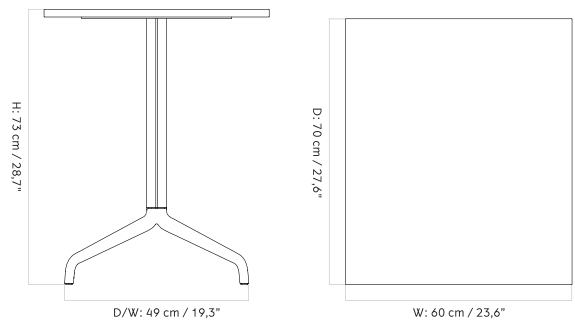

70X60 Cm - Round Base - Ceramic

70X60 Cm - Round Base - Linoleum, Marble, Oak and Stone

70X60 Cm - Star Base - Ceramic

70X60 Cm - Star Base - Linoleum, Marble, Oak and Stone

Ø80 Cm - Round Base - Ceramic

Ø80 Cm - Round Base - Linoleum, Marble, Oak and Stone