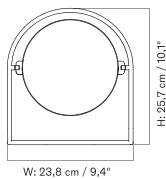

The Nimbus Mirror comes in a range of different shapes and sizes, and is offered in bronzed brass or polished brass.

TABLE - Prices in EUR

Stock Item

MASTER SKU	PRODUCT	PRICE
71019-000620 Fact sheet	Table - H25,7 cm - Brass, Bronzed	175 * 146,44
71019-000619 Fact sheet	Table - H25,7 cm - Brass, Polished	175 * 146,44

RECTANGULAR - Prices in EUR

Stock Item

MASTER SKU	PRODUCT	PRICE
71019-000618 Fact sheet	Rectangular - 158,4 x 53,4 cm - Brass, Bronzed	1.155 * 966,53
71019-000617 Fact sheet	Rectangular - 158,4 x 53,4 cm - Brass, Polished	1.155 * 966,53

CIRCULAR - Prices in EUR

Stock Item

MASTER SKU	PRODUCT	PRICE
71019-000616 Fact sheet	Circular - Ø110 cm - Brass, Bronzed	1.155 * 966,53
71019-000615 Fact sheet	Circular - Ø110 cm - Brass, Polished	1.155 * 966,53
71019-000614 Fact sheet	Circular - Ø60 cm - Brass, Bronzed	575 * 481,17
71019-000493 Fact sheet	Circular - Ø60 cm - Brass, Polished	575 * 481,17

Table

Rectangular