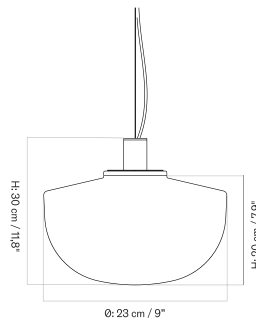

BANK PENDANT
Designed by *Norm Architects*

[BACK TO START](#)

The Bank Pendant is crafted from mouth-blown glass with powder-coated aluminium fittings.

BANK PENDANT - *Prices in EUR*

Stock Item

MASTER SKU	PRODUCT	PRICE
71221-001101 Fact sheet	Glass, Opal - EU / UK	525 * 439,33

Bank Pendant