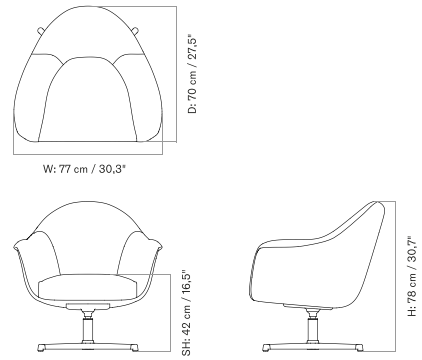

4-Legs Base

Star Base With Swivel

TEAROOM CLUB CHAIR
Designed by *Nick Ross*

[BACK TO START](#)

The Tearoom Club Chair is available in a range of textiles and is offered as a classic Club Chair, a Club Chair with a loose cover, a swivel base with return, or a swivel base with a loose cover.