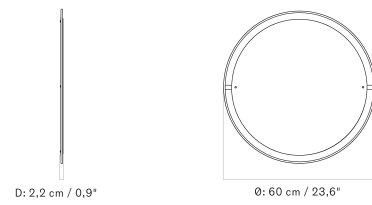

Circular - Ø60