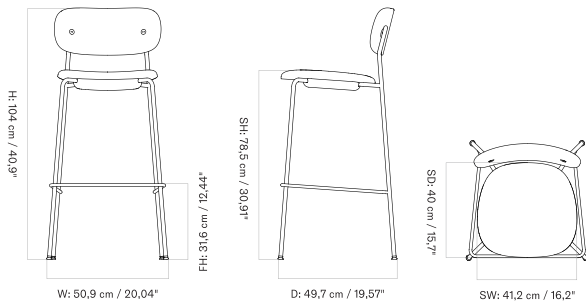

Fully Upholstered