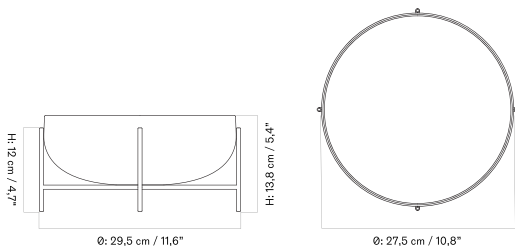

The Echasse Collection includes bowls and vases in a variety of sizes made from mouth-blown glass and paired with brass bases.

ECHASSE COLLECTION - Prices in EUR

Stock Item

MASTER SKU	PRODUCT	PRICE
71038-000918 Fact sheet	Bowl - Large - Glass, Smoke / Brass, Brushed	285 * 238,49
71038-000912 Fact sheet	Vase - Large - Glass, Smoke / Brass, Brushed	585 * 489,54
71038-000907 Fact sheet	Vase - Medium - Glass, Smoke / Brass, Brushed	385 * 322,18
71038-001046 Fact sheet	Vase - Small - Glass, Amber / Brass, Bronzed	205 * 171,55
71038-001047 Fact sheet	Vase - Small - Glass, Smoke / Brass, Brushed	205 * 171,55

Echasse Collection - Bowl Large