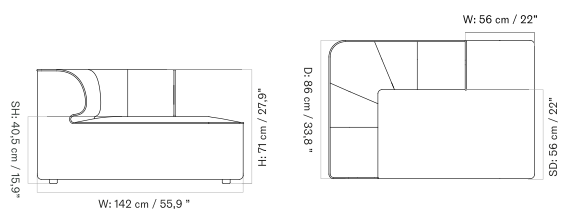

Chaise Longue 142