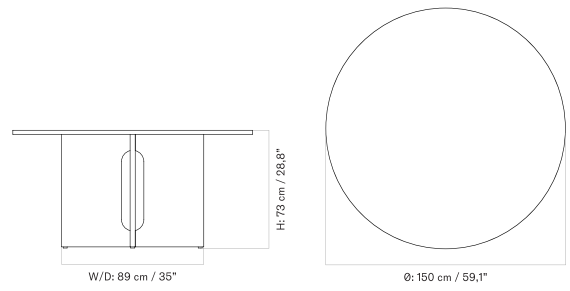

Ø120 Cm

Ø150 Cm

278 X 109 Cm

210 X 109 Cm

NOOK DINING TABLE
Designed by *Krøyer-Sætter-Lassen*

[BACK TO START](#)

The Nook Dining Table features a star-shaped base in powder-coated steel and is available in three sizes with round or square tabletops. It comes in three base colours and a selection of tabletop materials, including marble, stone, laminate and wood. Suitable for indoor or outdoor use.