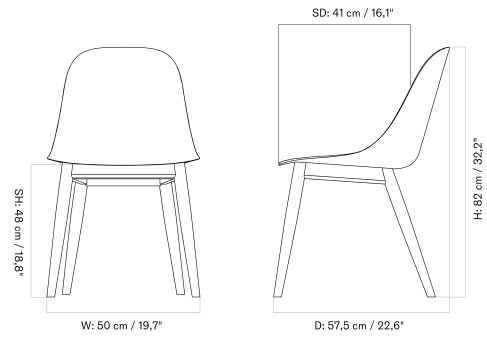

4-Legs Base - Wood - Upholstered