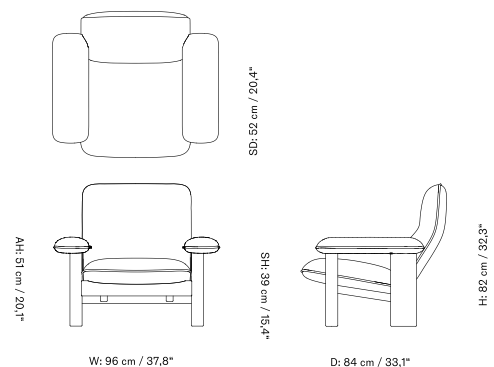

Low Back

High Back

* PRICES EXCL. VAT

PRICE LIST 2026, EUR

KNITTING LOUNGE CHAIR
Designed by *Ib Kofod-Larsen*

[BACK TO START](#)

The Knitting Lounge Chair is available in a range of textiles, leathers, and sheepskin upholstery, and comes in four finishes: natural oak, dark stained oak, black oak, and walnut.