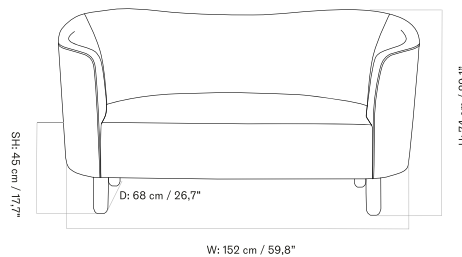

VARIANT TEXTILE	VARIANT LEATHER
Price Category 0 Textile - PC0T <i>Audo Bouclé, Audo / Autumn, Kvadrat / Logan, Yarn Collective</i>	Price Category 0 Leather - PC0L -
Price Category 1 Textile - PC1T <i>Baena, Limonta / Barnum Bouclé, Audo / Champion, Jab / Illusion, Nevotex / Remix, Kvadrat / Re-Wool, Kvadrat / Sienna, Limonta</i>	Price Category 1 Leather - PC1L <i>Dakar, Nevotex / Envy, Sørensen Leather / Ultra, Sørensen Leather / Aida, Nevotex</i>
Price Category 2 Textile - PC2T <i>Canvas, Kvadrat / Clay, Kvadrat / Fiord, Kvadrat / Hallingdal, Kvadrat / Keiga, Kvadrat / Moss, Kvadrat / Reflect, Kvadrat / Savanna, Kvadrat / Steelcut Trio, Kvadrat / Customer Own Material, Com</i>	Price Category 2 Leather - PC2L <i>Dunes, Sørensen Leather / Nuance, Sørensen Leather / Customer Own Leather, Col</i>
Price Category 3 Textile - PC3T <i>Cifrado, Kvadrat / Safire, Kvadrat / Serpentine, Kvadrat / Vidar, Kvadrat / Zero, Kvadrat</i>	Price Category 3 Leather - PC3L <i>Sheepskin Skandilock, Skandilock</i>

MINGLE SOFA - *Prices in EUR*

Production Time Ex. Freight: 6 weeks

MASTER SKU	PRODUCT	PC0T	PC1T	PC2T	PC3T	PC0L	PC1L	PC2L	PC3L
71201 Fact sheet	BASE: Oak, Solid, Dark Stained	4.625 * 3.870,29	5.155 4.313,81	5.665 4.740,59	5.975 5.000	- 6.506,28	7.775 7.317,99	8.745 8.112,97	9.695 8.112,97
71201 Fact sheet	BASE: Oak, Solid, Natural	4.625 * 3.870,29	5.155 4.313,81	5.665 4.740,59	5.975 5.000	- 6.506,28	7.775 7.317,99	8.745 8.112,97	9.695 8.112,97

Mingle Sofa