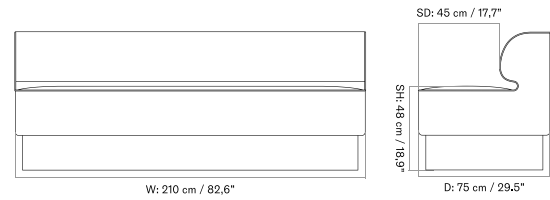

Open Section 210 - Plateau