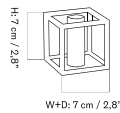

Kubus Candle Holder - Kubus 1