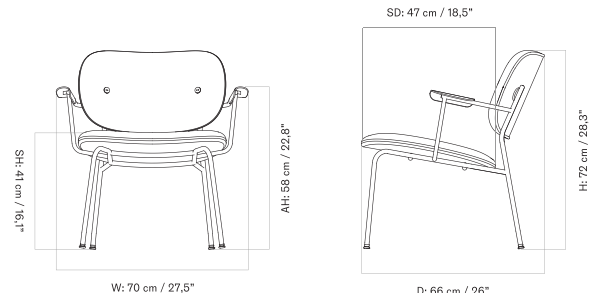

SEAT UPHOLSTERED - *Prices in EUR*

Production Time Ex. Freight: 6 weeks

MASTER SKU	PRODUCT	PC0T	PC1T	PC2T	PC3T	PC0L	PC1L	PC2L	PC3L
71156 Fact sheet	With Arms BASE: Steel, Black BACK: Oak, Veneer, Black	905 *757,32	1.045 874,48	1.085 907,95	1.115 933,05	1.085 907,95	1.125 941,42	1.185 991,63	1.265 1.058,58
71156 Fact sheet	With Arms BASE: Steel, Black BACK: Oak, Veneer, Dark Stained	905 *757,32	1.045 874,48	1.085 907,95	1.115 933,05	1.085 907,95	1.125 941,42	1.185 991,63	1.265 1.058,58
71156 Fact sheet	With Arms BASE: Steel, Black BACK: Oak, Veneer, Natural	905 *757,32	1.045 874,48	1.085 907,95	1.115 933,05	1.085 907,95	1.125 941,42	1.185 991,63	1.265 1.058,58

FULLY UPHOLSTERED - *Prices in EUR*

Production Time Ex. Freight: 6 weeks

MASTER SKU	PRODUCT	PC0T	PC1T	PC2T	PC3T	PC0L	PC1L	PC2L	PC3L
71156 Fact sheet	With Arms BASE: Steel, Black	1.125 *941,42	1.265 1.058,58	1.345 1.125,52	1.415 1.184,10	1.235 1.033,47	1.415 1.184,10	1.475 1.234,31	1.545 1.292,89

Seat Upholstered

Fully Upholstered