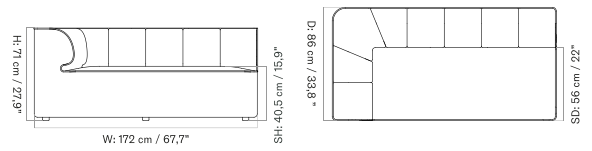

Open Section 86

Corner 86

Open Section 172

Corner 172

Open End 142

Concave Open Section 86

Convex Open Section 86

Chaise Longue 142