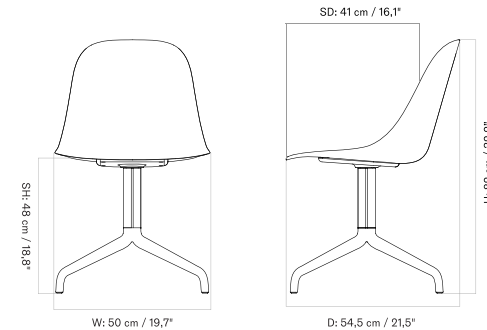

HARBOUR SIDE DINING CHAIR
Designed by *Norm Architects*

BACK TO START

STAR BASE WITH SWIVEL - *Prices in EUR*

Production Time Ex. Freight: 6 weeks

MASTER SKU	PRODUCT	PC0T	PC1T	PC2T	PC3T	PC0L	PC1L	PC2L	PC3L
71106 Fact sheet	BASE: Aluminium, Black	785 * 656,90	885 740,59	1.155 966,53	1.365 1.142,26	1.325 1.108,79	1.345 1.125,52	1.525 1.276,15	1.845 1.543,93
71106 Fact sheet	BASE: Aluminium, Polished	785 * 656,90	885 740,59	1.155 966,53	1.365 1.142,26	1.325 1.108,79	1.345 1.125,52	1.525 1.276,15	1.845 1.543,93

4-Legs Base - Wood

4-Legs Base - Wood - Upholstered

4-Legs Base - Steel

4-Legs Base - Steel - Upholstered

Star Base With Swivel

Star Base With Swivel - Upholstered

Star Base With Casters

Star Base With Casters - Unholstered