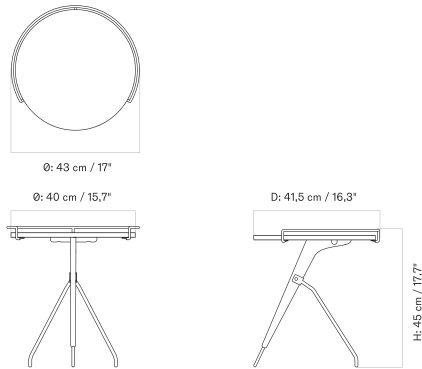

UMANOFF TABLE
Designed by *Arthur Umanoff*

[BACK TO START](#)

The Umanoff Table is available in two sizes, comes in walnut, and includes brushed brass details.

SIDE - Prices in EUR

Stock Item

MASTER SKU	PRODUCT	PRICE
71153-002062 Fact sheet	Side - Walnut, Solid / Brass, Brushed - H45 cm	835 * 698,74
71153-002067 Fact sheet	Side - Walnut, Solid / Brass, Brushed - H60 cm	985 * 824,27

Side - H45