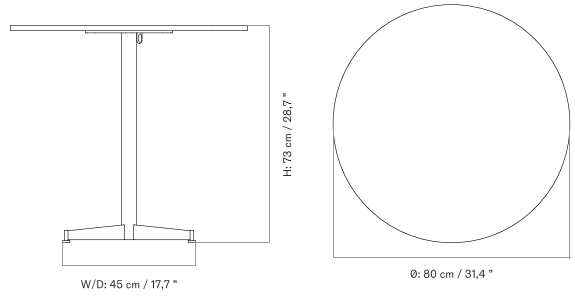

Ø80 Cm - Ceramic

Ø80 Cm - Linoleum, Marble, Oak and Stone

70X60 Cm - Ceramic

70X60 Cm - Linoleum, Marble, Oak and Stone

Ø60 Cm - Linoleum, Marble, Oak and Stone

FURNITURE

Tables

BAR & COUNTER TABLES