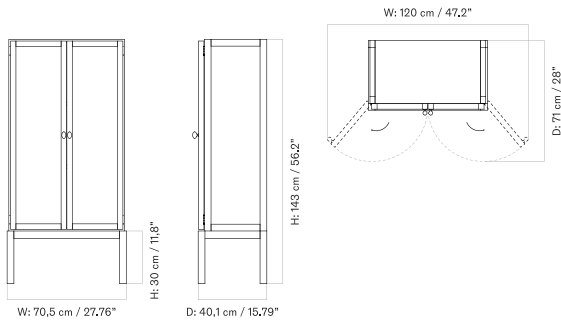

CURIOSITY CABINET
Designed by *Mentze Ottenstein*

[BACK TO START](#)

Solid oak standalone cabinet with reeded glass doors, two adjustable internal shelves and bronzed brass hinges and handles. Available in a low and tall version.

CURIOSITY CABINET - *Prices in EUR*

Stock Item

MASTER SKU	PRODUCT	PRICE
71279-017419 Fact sheet	Low - Oak, Natural	2.395 * 2.004,18
71279-017418 Fact sheet	Tall - Oak, Natural	2.495 * 2.087,87

Curiosity Cabinet - Low