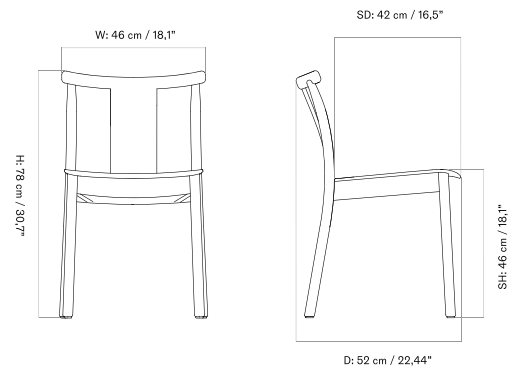

Seat Upholstered - With Arms

Seat Upholstered - Without Arms

Un-Upholstered - With Arms

Un-Upholstered - Without Arms

CO DINING CHAIR
Designed by *Norm Architects*

[BACK TO START](#)

The Co Dining Chair is available in both un-upholstered and upholstered versions, with the option of an upholstered seat in a range of textiles and leathers. Offered with or without armrests, the base comes in black or chromed steel, and the chair is available in three finishes: natural oak, dark stained oak, and black oak. The design allows for stacking and row-connecting.