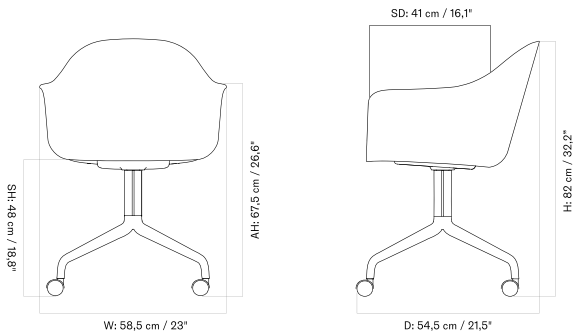

HARBOUR DINING CHAIR
Designed by *Norm Architects*

[BACK TO START](#)

STAR BASE WITH RETURN - *Prices in EUR*

Production Time Ex. Freight: 6 weeks

MASTER SKU	PRODUCT	PC0T	PC1T	PC2T	PC3T	PC0L	PC1L	PC2L	PC3L
71103 Fact sheet	BASE: Aluminium, Black	935 * 782,43	1.085 907,95	1.395 1.167,36	1.695 1.418,41	1.555 1.301,26	1.635 1.368,20	1.895 1.585,77	2.305 1.928,87
71103 Fact sheet	BASE: Aluminium, Polished	935 * 782,43	1.085 907,95	1.395 1.167,36	1.695 1.418,41	1.555 1.301,26	1.635 1.368,20	1.895 1.585,77	2.305 1.928,87

Star Base With Swivel

Star Base With Return

4-Legs Base - Wood

4-Legs Base - Steel

Star Base With Casters

HARBOUR SIDE DINING CHAIR
Designed by *Norm Architects*

[BACK TO START](#)

The Harbour Side Dining Chair is available in a range of textiles and leathers. Offered with a wooden base, steel base, star base with castors, and star base with swivel or swivel with return. The star base comes in black or polished aluminium, and the wooden base is available in three finishes: natural oak, dark stained oak, and black oak.