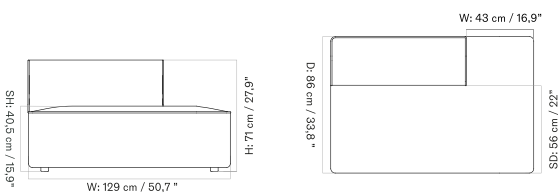

Open Section 86

Corner 86

Open End 129

Pouf 86

Chaise Longue 129

Corner 172

Corner 129

EAVE MODULAR SOFA 75, MODULE
Designed by *Norm Architects*