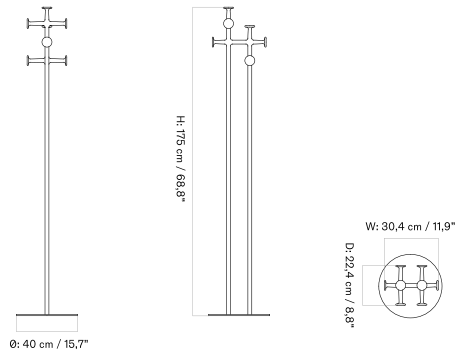

Wall - Large

Floor

Wall - Medium