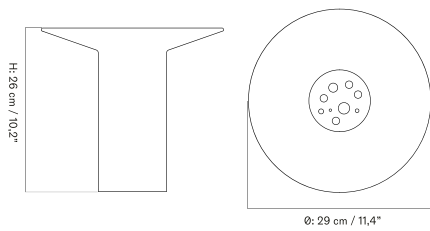

HANA VASE
Designed by *Krøyer-Sætter-Lassen*

[BACK TO START](#)

The Hana Vase is available in different sizes, each offered in a different colour.

HANA VASE - *Prices in EUR*

Stock Item

MASTER SKU	PRODUCT	PRICE
71046-000898 Fact sheet	H26 cm - Ashen	205 * 171,55
71046-000896 Fact sheet	H7 cm - Umber	105 * 87,87

Hana Vase - H26