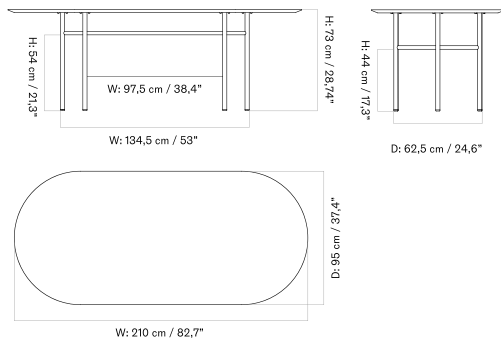

SNAREGADE DINING TABLE
 Designed by *Norm Architects*

BACK TO START

Ø120

Ø138

210 X 95 Cm

200 X 90 Cm

ANDROGYNE DINING TABLE
Designed by *Danielle Siggerud*

[BACK TO START](#)