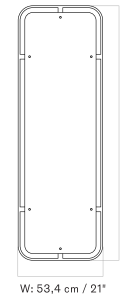

Rectangular