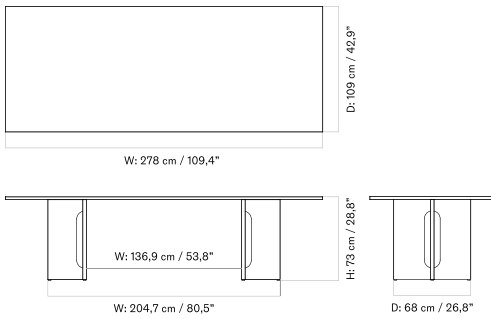

Ø120 Cm

Ø150 Cm

278 X 109 Cm

210 X 109 Cm

NOOK DINING TABLE
Designed by *Krøyer-Sætter-Lassen*

[BACK TO START](#)

The Nook Dining Table features a star-shaped base in powder-coated steel and is available in three sizes with round or square tabletops. It comes in three base colours and a selection of tabletop materials, including marble, stone, laminate and wood. Suitable for indoor or outdoor use.