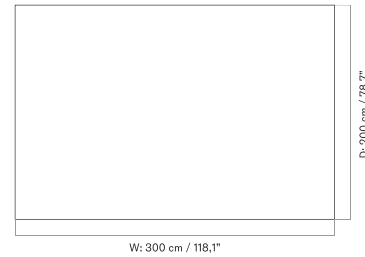

The Duomo Rug is available in two sizes and three colours:
Limestone Beige, Terracotta Red, and Marble Grey.

270 X 270 CM - Prices in EUR

Stock Item

MASTER SKU	PRODUCT	PRICE
71004-000415 Fact sheet	270 x 270 cm - Limestone, Beige	1.795 * 1.502,09
71004-000417 Fact sheet	270 x 270 cm - Marble, Grey	1.795 * 1.502,09
71004-000416 Fact sheet	270 x 270 cm - Terracotta, Red	1.795 * 1.502,09

200 X 300 CM - Prices in EUR

Stock Item

MASTER SKU	PRODUCT	PRICE
71004-000412 Fact sheet	200 x 300 cm - Limestone, Beige	2.075 * 1.736,40
71004-000414 Fact sheet	200 x 300 cm - Marble, Grey	2.075 * 1.736,40
71004-000413 Fact sheet	200 x 300 cm - Terracotta, Red	2.075 * 1.736,40

270X270 Cm

300X200 Cm