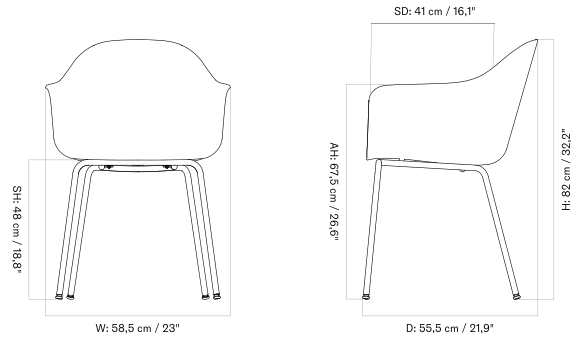

HARBOUR DINING CHAIR
Designed by *Norm Architects*

[BACK TO START](#)

STAR BASE WITH RETURN - *Prices in EUR*

Production Time Ex. Freight: 6 weeks

MASTER SKU	PRODUCT	PC0T	PC1T	PC2T	PC3T	PC0L	PC1L	PC2L	PC3L
71103 Fact sheet	BASE: Aluminium, Black	935 * 782,43	1.085 907,95	1.395 1.167,36	1.695 1.418,41	1.555 1.301,26	1.635 1.368,20	1.895 1.585,77	2.305 1.928,87
71103 Fact sheet	BASE: Aluminium, Polished	935 * 782,43	1.085 907,95	1.395 1.167,36	1.695 1.418,41	1.555 1.301,26	1.635 1.368,20	1.895 1.585,77	2.305 1.928,87

Star Base With Swivel

Star Base With Return

4-Legs Base - Wood

4-Legs Base - Steel

Star Base With Casters

HARBOUR SIDE DINING CHAIR
Designed by *Norm Architects*

[BACK TO START](#)

The Harbour Side Dining Chair is available in a range of textiles and leathers. Offered with a wooden base, steel base, star base with castors, and star base with swivel or swivel with return. The star base comes in black or polished aluminium, and the wooden base is available in three finishes: natural oak, dark stained oak, and black oak.