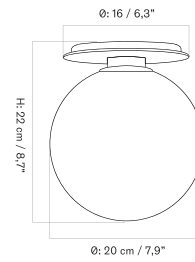

TR Bulb Ceiling Lamp