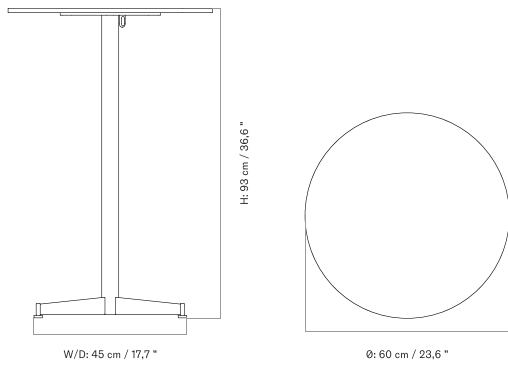

Ø80 Cm - Ceramic

Ø80 Cm - Linoleum, Marble, Oak and Stone

Ø60 Cm - Linoleum, Marble, Oak and Stone

70 X 60 Cm - Ceramic

70 X 60 Cm - Linoleum, Marble, Oak and Stone

FURNITURE

Tables

OFFICE TABLES