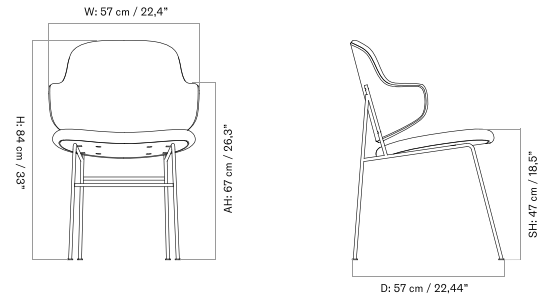

Fully Upholstered