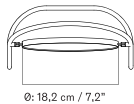

The Nimbus Mirror comes in a range of different shapes and sizes, and is offered in bronzed brass or polished brass.

TABLE - Prices in EUR

Stock Item

MASTER SKU	PRODUCT	PRICE
71019-000620 Fact sheet	Table - H25,7 cm - Brass, Bronzed	175 * 146,44
71019-000619 Fact sheet	Table - H25,7 cm - Brass, Polished	175 * 146,44

RECTANGULAR - Prices in EUR

Stock Item

MASTER SKU	PRODUCT	PRICE
71019-000618 Fact sheet	Rectangular - 158,4 x 53,4 cm - Brass, Bronzed	1.155 * 966,53
71019-000617 Fact sheet	Rectangular - 158,4 x 53,4 cm - Brass, Polished	1.155 * 966,53

CIRCULAR - Prices in EUR

Stock Item

MASTER SKU	PRODUCT	PRICE
71019-000616 Fact sheet	Circular - Ø110 cm - Brass, Bronzed	1.155 * 966,53
71019-000615 Fact sheet	Circular - Ø110 cm - Brass, Polished	1.155 * 966,53
71019-000614 Fact sheet	Circular - Ø60 cm - Brass, Bronzed	575 * 481,17
71019-000493 Fact sheet	Circular - Ø60 cm - Brass, Polished	575 * 481,17

Table

Rectangular