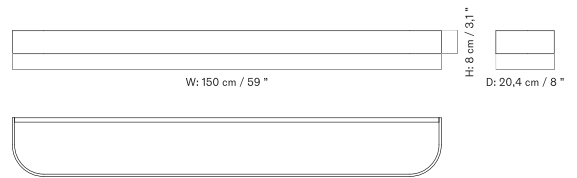

Rack - 50

Rack - 79

Shelf/Rack

Shelf - 150

Shelf - 50

Shelf - 79

The Gridy Fungi Shelf comes in three sizes and is available in a variety of oak finishes.

LARGE - Prices in EUR