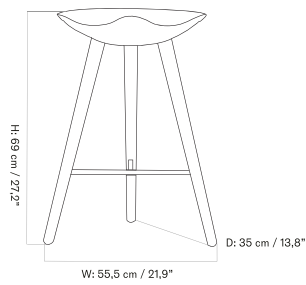

ML 42 COUNTER STOOL
Designed by *Mogens Lassen*

[BACK TO START](#)

The ML 42 Counter Stool is a sculptural three-legged counter stool available in soap treated oak and brown oiled oak, and comes with a crossbar in stainless steel or brass.

ML 42 COUNTER STOOL - *Prices in EUR*

Stock Item

MASTER SKU	PRODUCT	PRICE
71082-003360 Fact sheet	Un-Upholstered - Oak, Solid, Brown Stained - Brass, Polished	1.225 * 1.025,10
71082-003358 Fact sheet	Un-Upholstered - Oak, Solid, Brown Stained - Steel, Stainless	1.225 * 1.025,10
71082-003353 Fact sheet	Un-Upholstered - Oak, Solid, Natural - Brass, Polished	1.225 * 1.025,10
71082-003351 Fact sheet	Un-Upholstered - Oak, Solid, Natural - Steel, Stainless	1.225 * 1.025,10

ML 42 Counter Stool