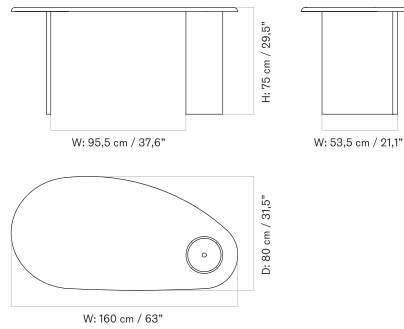

THE ECLIPSE DESK
Designed by *Fred Rigby Studio*

[BACK TO START](#)

The Eclipse Desk is available in two finishes: natural oak and black oak, both with black powder-coated steel legs.

THE ECLIPSE DESK - Prices in EUR

Stock Item

MASTER SKU	PRODUCT	PRICE
71000-002020 Fact sheet	Oak, Solid, Black	2.585 * 2.163,18
71000-000002 Fact sheet	Oak, Solid, Natural	2.585 * 2.163,18

The Eclipse Desk