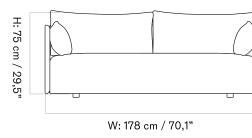

1 Seater

2 Seater

3 Seater

LOOSE COVER FOR TEAROOM CLUB CHAIR
 Designed by *Nick Ross*

[BACK TO START](#)

The Loose Cover for the Tearoom Club Chair is available in various colours and in two sizes: one for the Tearoom Club Chair and one for the Tearoom Club Chair with Swivel.