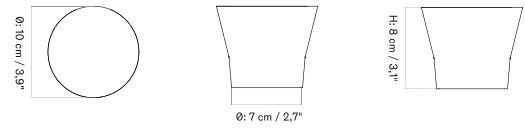

Ignus Flameless Candle - H15