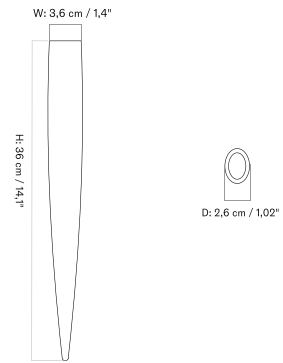

Watering Stick - H36