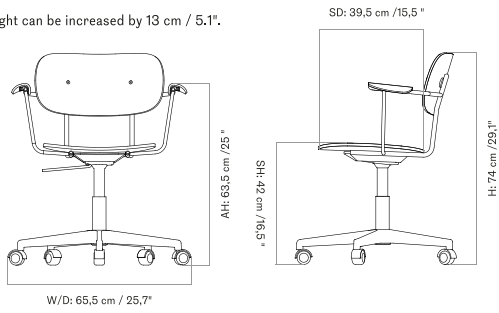

Fully Upholstered - With Arms

Height can be increased by 13 cm / 5.1".

SD: 40,5 cm / 15.9"

Fully Upholstered - Without Arms

Height can be increased by 13 cm / 5.1".

SD: 40,5 cm / 15.9"

Seat Upholstered - With Arms

Height can be increased by 13 cm / 5.1".

Seat Upholstered - Without Arms

Height can be increased by 13 cm / 5.1".

Un-Upholstered - With Arms

Height can be increased by 13 cm / 5.1".

Un-Upholstered - Without Arms