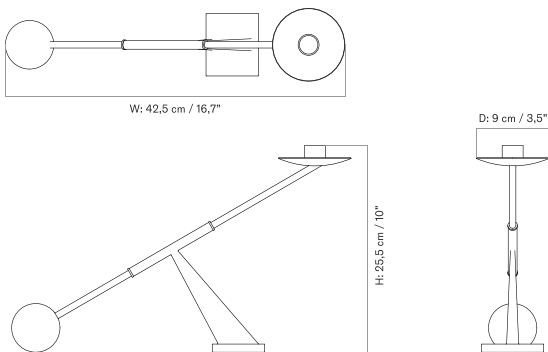

INTERCONNECT CANDLE HOLDER
Designed by *Colin King*

[BACK TO START](#)

The Interconnect Candleholder is available in two sizes, with size-specific finishes in bronzed brass, black, polished brass, and silver.

SMALL - Prices in EUR

Stock Item

MASTER SKU	PRODUCT	PRICE
71033-001067 Fact sheet	Small - Brass, Bronzed	345 * 288,70
71033-001064 Fact sheet	Small - Steel, Black	235 * 196,65
71033-001063 Fact sheet	Small - Steel, Stainless	295 * 246,86

LARGE - Prices in EUR

Stock Item

MASTER SKU	PRODUCT	PRICE
71033-001062 Fact sheet	Large - Brass, Bronzed	515 * 430,96
71033-001061 Fact sheet	Large - Brass, Polished	505 * 422,59
71033-001060 Fact sheet	Large - Steel, Black	355 * 297,07

Small