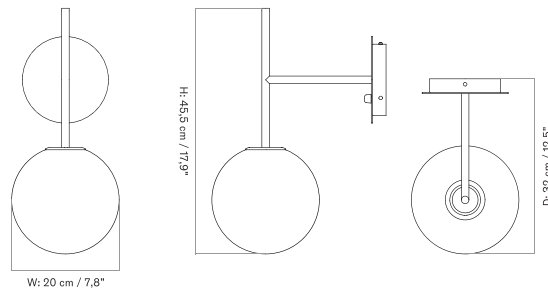

TR BULB SUSPENDED WALL LAMP
Designed by *Tim Rundle*

[BACK TO START](#)

The TR Bulb Suspended Wall Lamp features a dimmable LED bulb and is available in brushed brass and polished steel finishes.

TR BULB SUSPENDED WALL LAMP - *Prices in EUR*

Stock Item

MASTER SKU	PRODUCT	PRICE
71131-001466 Fact sheet	Brass, Brushed - EU - Matt Bulb	445 * 372,38
71131-001468 Fact sheet	Steel, Polished - EU - Matt Bulb	405 * 338,91

TR Bulb Suspended Wall Lamp