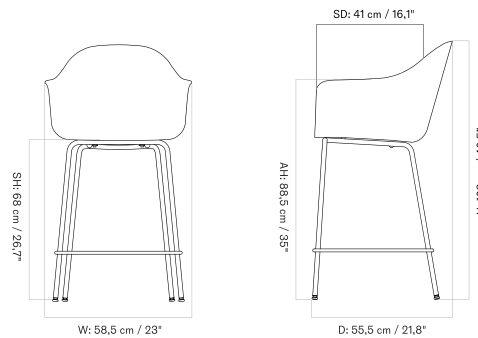

[BACK TO START](#)

The Harbour Counter Chair is available in a range of textiles and leathers and features a black powder-coated base with a crossbar.

SPEC OPTIONS - *Price Category*

VARIANT TEXTILE	VARIANT LEATHER
Price Category 0 Textile - PC0T <i>Audo Bouclé, Audo / Logan, Yarn Collective / Autumn, Kvadrat / Parcot, Limonta</i>	Price Category 0 Leather - PC0L <i>Sierra, Camo</i>
Price Category 1 Textile - PC1T <i>Baena, Limonta / Barnum Bouclé, Audo / Champion, Jab / Illusion, Nevotex / Remix, Kvadrat / Re-Wool, Kvadrat / Sienna, Limonta</i>	Price Category 1 Leather - PC1L <i>Aida, Nevotex / Dakar, Nevotex / Ultra, Sørensen Leather</i>
Price Category 2 Textile - PC2T <i>Canvas, Kvadrat / Clay, Kvadrat / Fiord, Kvadrat / Hallingdal, Kvadrat / Keiga, Kvadrat / Moss, Kvadrat / Reflect, Kvadrat / Savanna, Kvadrat / Steelcut Trio, Kvadrat / Customer Own Material, Com</i>	Price Category 2 Leather - PC2L <i>Dunes, Sørensen Leather / Nuance, Sørensen Leather / Customer Own Leather, Col</i>
Price Category 3 Textile - PC3T <i>Cifrado, Kvadrat / Safire, Kvadrat / Serpentine, Kvadrat / Vidar, Kvadrat / Zero, Kvadrat</i>	Price Category 3 Leather - PC3L -

HARBOUR COUNTER CHAIR - *Prices in EUR*

Production Time Ex. Freight: 6 weeks

MASTER SKU	PRODUCT	PC0T	PC1T	PC2T	PC3T	PC0L	PC1L	PC2L	PC3L
71104	BASE: Steel, Black	725	865	1.085	1.345	1.105	1.325	1.495	1.815
<u>Fact sheet</u>		* 606,69	723,85	907,95	1.125,52	924,69	1.108,79	1.251,05	1.518,83

Harbour Counter Chair