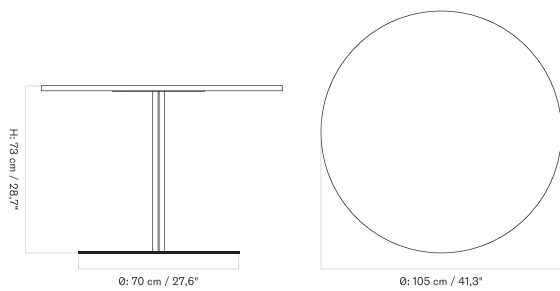

Ø80 - Star Base - Ceramic

Ø80 Cm - Star Base - Linoleum, Marble, Oak and Stone

Ø60 - Round Base - Linoleum, Marble, Oak and Stone

Ø60 - Star Base - Linoleum, Marble, Oak and Stone

Ø105 Cm - Round Base - Marble and Stone