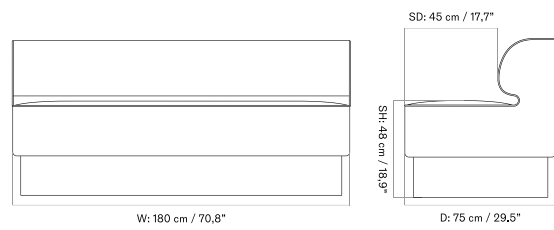

Open Section 180 - Plateau