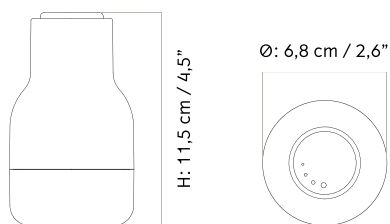

BOTTLE GRINDER
Designed by *Norm Architects*

[BACK TO START](#)

The Bottle Grinder is available in various combinations of colours and materials, including lids in stainless steel, walnut, and beech wood. Also available in a small version.

LARGE - Prices in EUR

Stock Item

MASTER SKU	PRODUCT	PRICE
71190-000754 Fact sheet	Large - Ash, Carbon / Beech	75 * 62,76
71190-000756 Fact sheet	Large - Ash, Carbon / Steel	75 * 62,76
71190-000753 Fact sheet	Large - Ash, Carbon / Walnut	75 * 62,76
71190-001000 Fact sheet	Large - Barley / Walnut	75 * 62,76
71190-000752 Fact sheet	Large - Blues / Beech	75 * 62,76
71190-000879 Fact sheet	Large - Brass, Bronzed / Walnut	135 * 112,97
71190-000758 Fact sheet	Large - Brass, Brushed / Walnut	135 * 112,97
71190-000751 Fact sheet	Large - Ceramic, Sand / Walnut	155 * 129,71
71190-000755 Fact sheet	Large - Hunting Green, Beige / Walnut	75 * 62,76
71190-000757 Fact sheet	Large - Nudes / Walnut	75 * 62,76

SMALL - Prices in EUR

Stock Item

MASTER SKU	PRODUCT	PRICE
71190-000749 Fact sheet	Small - Ash, Carbon / Beech	65 * 54,39
71190-000748 Fact sheet	Small - Blues / Beech	65 * 54,39
71190-000750 Fact sheet	Small - Hunting Green, Beige / Walnut	65 * 54,39

Bottle grinder mini