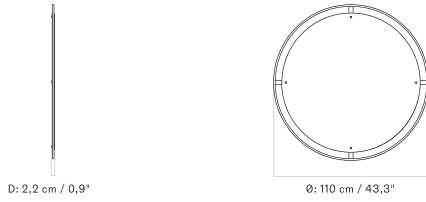

Circular - Ø110