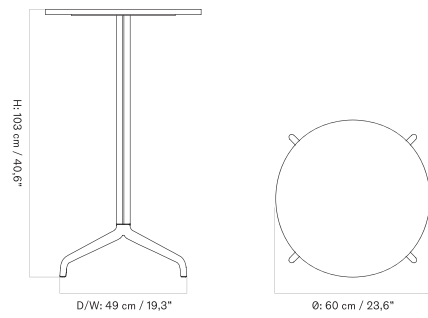

Ø80 Cm - Round Base - Linoleum, Marble, Oak and Stone

Ø80 Cm - Star Base - Ceramic

Ø80 Cm - Star Base - Linoleum, Marble, Oak and Stone

Ø60 - Round Base

Ø60 - Star Base

NOOK BAR TABLE

[BACK TO START](#)

Designed by *Krøyer-Sætter-Lassen*