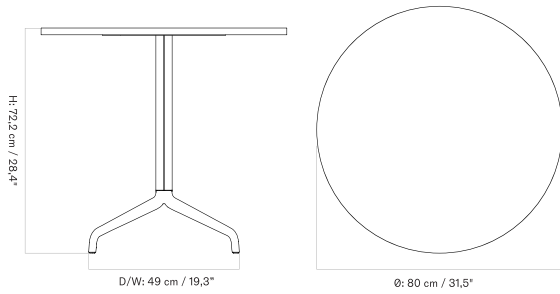

Ø80 - Star Base - Ceramic