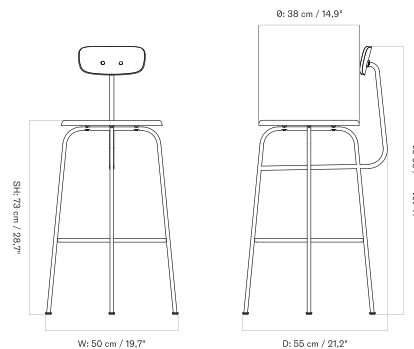

SEAT UPHOLSTERED - *Prices in EUR*

Production Time Ex. Freight: 6 weeks

MASTER SKU	PRODUCT	PC0T	PC1T	PC2T	PC3T	PC0L	PC1L	PC2L	PC3L
71088 Fact sheet	BASE: Steel, Black BACK: Ash, Veneer, Black Painted	645 * 539,75	685 573,22	725 606,69	755 631,80	745 623,43	805 673,64	865 723,85	905 757,32
71088 Fact sheet	BASE: Steel, Black BACK: Oak, Veneer, Dark Stained	645 * 539,75	685 573,22	725 606,69	755 631,80	745 623,43	805 673,64	865 723,85	905 757,32
71088 Fact sheet	BASE: Steel, Black BACK: Oak, Veneer, Natural	645 * 539,75	685 573,22	725 606,69	755 631,80	745 623,43	805 673,64	865 723,85	905 757,32

UN-UPHOLSTERED - *Prices in EUR*

Production Time Ex. Freight: 3 weeks

MASTER SKU	PRODUCT	PRICE
71088-004977 Fact sheet	Un-Upholstered - 4-Legs Base - Steel, Black - Ash, Veneer, Black Painted	495 * 414,23
71088-004978 Fact sheet	Un-Upholstered - 4-Legs Base - Steel, Black - Oak, Veneer, Dark Stained	495 * 414,23
71088-004976 Fact sheet	Un-Upholstered - 4-Legs Base - Steel, Black - Oak, Veneer, Natural	495 * 414,23

Seat Upholstered

* PRICES EXCL. VAT

PRICE LIST 2026, EUR