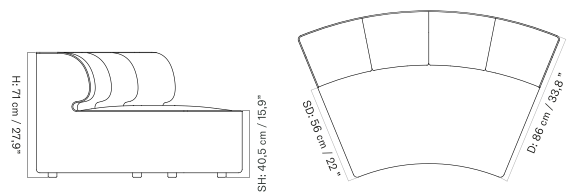

Concave Open Section 86