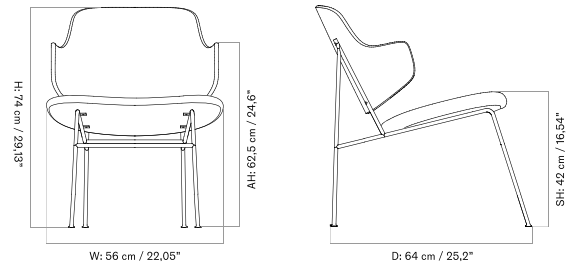

THE PENGUIN LOUNGE CHAIR
Designed by *Ib Kofod-Larsen*

BACK TO START

Fully Upholstered

Seat Upholstered

Un-Upholstered

THE PENGUIN ROCKING CHAIR
Designed by *Ib Kofod-Larsen*

[BACK TO START](#)

The Penguin Rocking Chair features a black steel frame and is available in un-upholstered, seat upholstered and fully upholstered versions, in a range of textiles and leathers. It is offered in two finishes: natural oak and walnut.