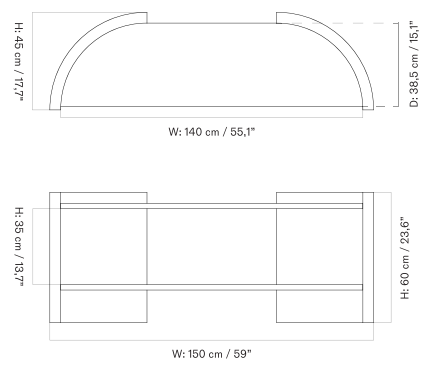

Crescent Shelving - H60