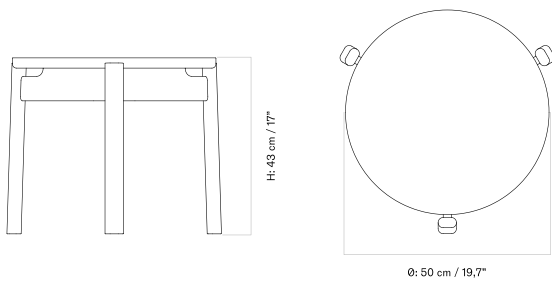

PASSAGE LOUNGE TABLE
Designed by *Krøyer-Sætter-Lassen*

[BACK TO START](#)

The Passage Lounge Table comes in three sizes and is available in natural oak and dark stained oak.

Ø50 CM - Prices in EUR

Stock Item

MASTER SKU	PRODUCT	PRICE
71278-017376 Fact sheet	Oak, Solid, Dark Stained - Ø50 cm	545 * 456,07
71278-017377 Fact sheet	Oak, Solid, Natural - Ø50 cm	545 * 456,07

Ø70 CM - Prices in EUR

Stock Item

MASTER SKU	PRODUCT	PRICE
71278-017374 Fact sheet	Oak, Solid, Dark Stained - Ø70 cm	825 * 690,38
71278-017375 Fact sheet	Oak, Solid, Natural - Ø70 cm	825 * 690,38

Ø90 CM - Prices in EUR

Stock Item

MASTER SKU	PRODUCT	PRICE
71278-017372 Fact sheet	Oak, Solid, Dark Stained - Ø90 cm	1.105 * 924,69
71278-017373 Fact sheet	Oak, Solid, Natural - Ø90 cm	1.105 * 924,69

Ø50 Cm