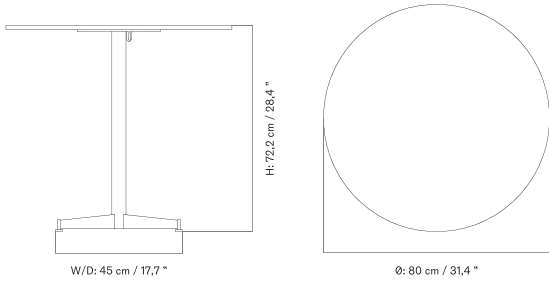

Ø80 Cm - Ceramic

Ø80 Cm - Linoleum, Marble, Oak and Stone

70X60 Cm - Ceramic

70X60 Cm - Linoleum, Marble, Oak and Stone

Ø60 Cm - Linoleum, Marble, Oak and Stone

FURNITURE

Tables

BAR & COUNTER TABLES