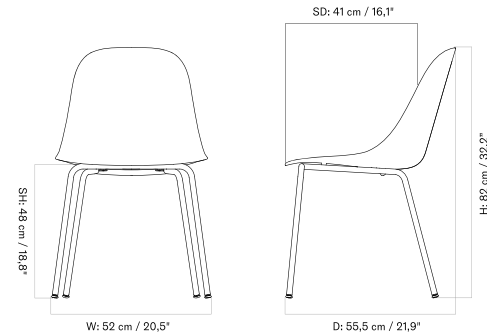

HARBOUR SIDE DINING CHAIR
Designed by *Norm Architects*

BACK TO START

STAR BASE WITH SWIVEL - *Prices in EUR*

Production Time Ex. Freight: 6 weeks

MASTER SKU	PRODUCT	PC0T	PC1T	PC2T	PC3T	PC0L	PC1L	PC2L	PC3L
71106 Fact sheet	BASE: Aluminium, Black	785 * 656,90	885 740,59	1.155 966,53	1.365 1.142,26	1.325 1.108,79	1.345 1.125,52	1.525 1.276,15	1.845 1.543,93
71106 Fact sheet	BASE: Aluminium, Polished	785 * 656,90	885 740,59	1.155 966,53	1.365 1.142,26	1.325 1.108,79	1.345 1.125,52	1.525 1.276,15	1.845 1.543,93

4-Legs Base - Wood

4-Legs Base - Wood - Upholstered

4-Legs Base - Steel

4-Legs Base - Steel - Upholstered

Star Base With Swivel

Star Base With Swivel - Upholstered

Star Base With Casters

Star Base With Casters - Unholstered