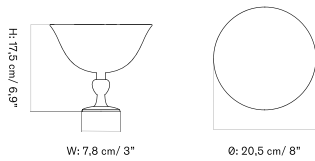

The Pavot Collection includes a vase, a bowl, and a centerpiece.
Each piece is aluminium-cast and hand-finished.

PAVOT COLLECTION - *Prices in EUR*

Stock Item

MASTER SKU	PRODUCT	PRICE
71291-018801 Fact sheet	Bowl - Aluminium, Bronzed	195 * 163,18
71291-018794 Fact sheet	Centerpiece - Aluminium, Bronzed	295 * 246,86
71291-018800 Fact sheet	Vase - Aluminium, Bronzed	195 * 163,18

Pavot Collection - Bowl