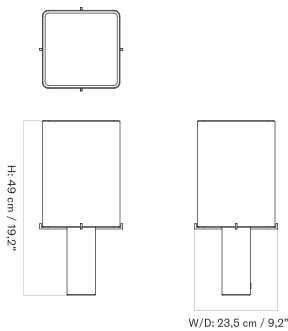

NONNA TABLE LAMP
Designed by *Krøyer-Sætter-Lassen*

[BACK TO START](#)

The Nonna Table Lamp features a base in brushed aluminium or travertine stone, paired with a linen shade and matching cord. Comes in three sizes.

NONNA TABLE LAMP - *Prices in EUR*

Stock Item

MASTER SKU	PRODUCT	PRICE
71241-008789 Fact sheet	Alu., Brushed/Textile, Sand - EU - H24 cm	405 * 338,91
71241-008792 Fact sheet	Travertine, Sand/Textile, Sand - EU - H30 cm	605 * 506,28
71241-008795 Fact sheet	Travertine, Sand/Textile, Sand - EU - H49 cm	725 * 606,69