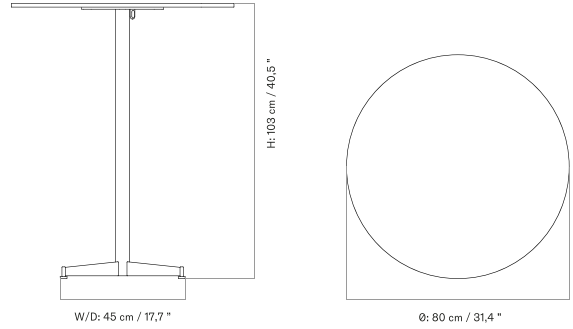

Ø80 Cm - Ceramic

Ø80 Cm - Linoleum, Marble, Oak and Stone

Ø60 Cm - Linoleum, Marble, Oak and Stone

70 X 60 Cm - Ceramic

70 X 60 Cm - Linoleum, Marble, Oak and Stone

NOOK COUNTER TABLE

[BACK TO START](#)

Designed by *Krøyer-Sætter-Lassen*