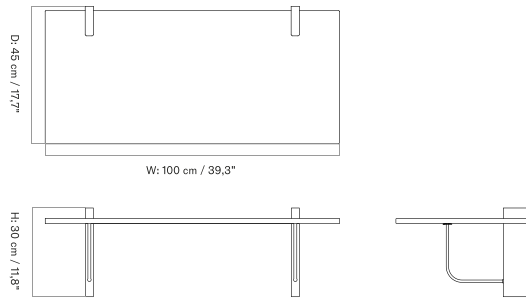

Corbel Desk

CO TABLE

Designed by *Norm Architects*

[BACK TO START](#)

The Co Table is available in two sizes and offered in two versions: chrome with crème laminate and black steel with terra laminate.

140 X 70 CM - *Prices in EUR*