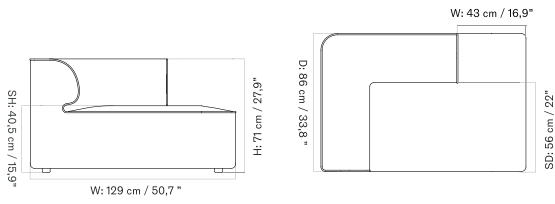

Open Section 86

Corner 86

Open End 129

Pouf 86

Chaise Longue 129

Corner 172

Corner 129

EAVE MODULAR SOFA 75, MODULE
Designed by *Norm Architects*