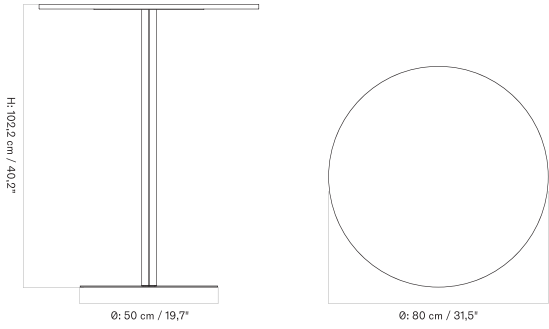

70 X 60 Cm - Round Base - Ceramic

70 X 60 Cm - Round Base - Linoleum, Marble, Oak and Stone

70 X 60 Cm - Star Base - Ceramic

70 X 60 Cm - Star Base - Linoleum, Marble, Oak and Stone

Ø80 Cm - Round Base - Ceramic