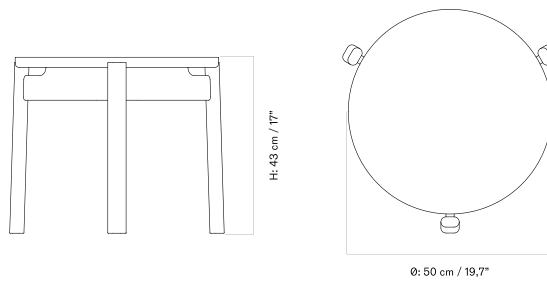

PASSAGE LOUNGE TABLE, Ø50, DARK LACQUERED
Designed by *Krøyer-Sætter-Lassen*

[BACK TO START](#)

The Passage Lounge Table Ø50 in dark lacquered oak is versatile in use and has a solid wood construction.

PASSAGE LOUNGE TABLE, Ø50, DARK LACQUERED - *Prices in EUR*

MASTER SKU	PRODUCT	PRICE
81111002165	Passage Lounge Table, Ø50, Dark Lacquered	545 * 456,07

Passage Lounge Table, Ø50, Dark Lacquered