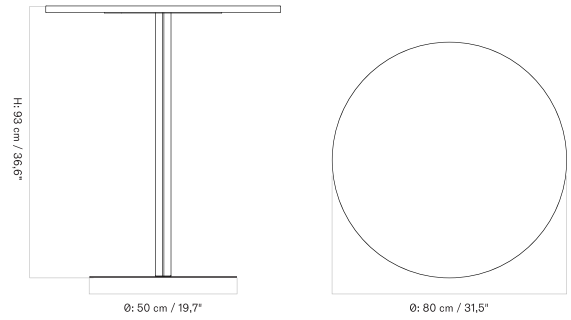

Ø80 Cm - Star Base - Linoleum, Marble, Oak and Stone