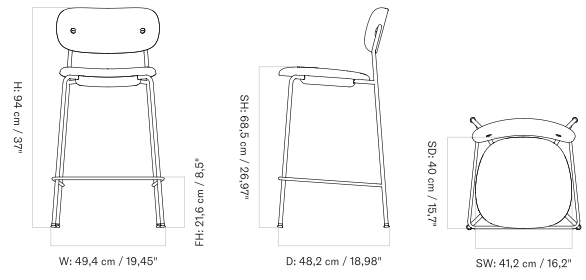

Fully Upholstered