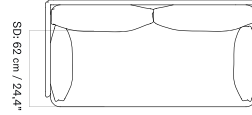

1 Seater

2 Seater

3 Seater

LOOSE COVER FOR TEAROOM CLUB CHAIR
 Designed by *Nick Ross*

[BACK TO START](#)

The Loose Cover for the Tearoom Club Chair is available in various colours and in two sizes: one for the Tearoom Club Chair and one for the Tearoom Club Chair with Swivel.