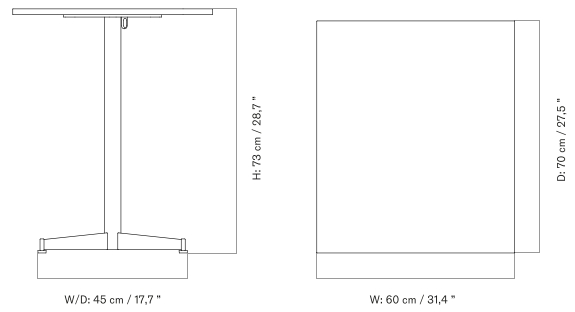

Ø80 Cm - Ceramic

Ø80 Cm - Linoleum, Marble, Oak and Stone

70X60 Cm - Ceramic

70X60 Cm - Linoleum, Marble, Oak and Stone

Ø60 Cm - Linoleum, Marble, Oak and Stone

FURNITURE

Tables

BAR & COUNTER TABLES