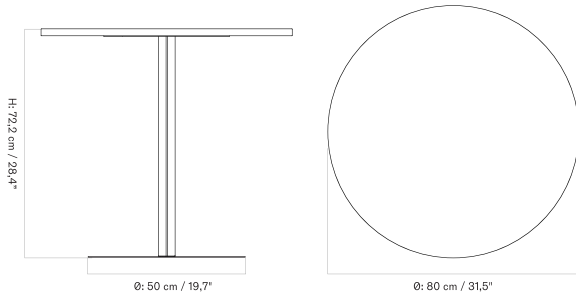

70X60 Cm - Round Base - Ceramic

70X60 Cm - Round Base - Linoleum, Marble, Oak and Stone

70X60 Cm - Star Base - Ceramic

70X60 Cm - Star Base - Linoleum, Marble, Oak and Stone

Ø80 Cm - Round Base - Ceramic

Ø80 Cm - Round Base - Linoleum, Marble, Oak and Stone