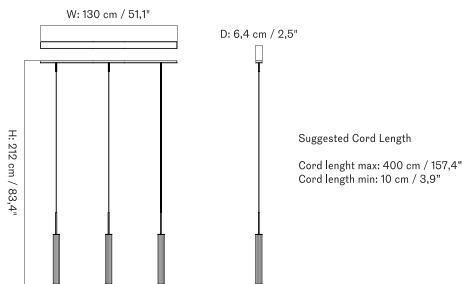

TUBULAIRE RAIL PENDANT
Designed by *Krøyer-Sætter-Lassen*

[BACK TO START](#)

Crafted from reeded and anodised aluminium, the Tubulaire Rail Pendant is available with three or five pendants mounted on a rail canopy.

TUBULAIRE RAIL PENDANT - *Prices in EUR*

Stock Item

MASTER SKU	PRODUCT	PRICE
71216-001172 Fact sheet	Aluminium, Bronzed - EU / UK - 3 Pendants	1.035 * 866,11
71216-001170 Fact sheet	Aluminium, Bronzed - EU / UK - 5 Pendants	1.345 * 1.125,52

Tubulaire Rail Pendant - 3