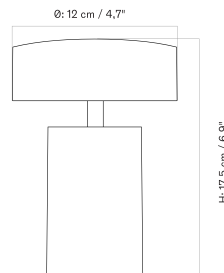

COLUMN PORTABLE LAMP
Designed by *Norm Architects*

[BACK TO START](#)

The Column Portable Lamp is available in bronzed or brushed aluminium and is dimmable to three settings.

COLUMN PORTABLE LAMP - *Prices in EUR*

Stock Item

MASTER SKU	PRODUCT	PRICE
71223-001231 Fact sheet	Aluminium, Bronzed - EU / US / UK / CN	205 *171,55
71223-001235 Fact sheet	Aluminium, Brushed - EU / US / UK / CN	205 *171,55

Column Portable Lamp