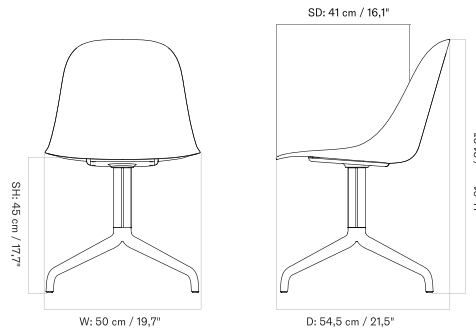

HARBOUR SIDE DINING CHAIR
Designed by *Norm Architects*

BACK TO START

STAR BASE WITH SWIVEL - *Prices in EUR*

Production Time Ex. Freight: 6 weeks

MASTER SKU	PRODUCT	PC0T	PC1T	PC2T	PC3T	PC0L	PC1L	PC2L	PC3L
71106 Fact sheet	BASE: Aluminium, Black	785 * 656,90	885 740,59	1.155 966,53	1.365 1.142,26	1.325 1.108,79	1.345 1.125,52	1.525 1.276,15	1.845 1.543,93
71106 Fact sheet	BASE: Aluminium, Polished	785 * 656,90	885 740,59	1.155 966,53	1.365 1.142,26	1.325 1.108,79	1.345 1.125,52	1.525 1.276,15	1.845 1.543,93

4-Legs Base - Wood

4-Legs Base - Wood - Upholstered

4-Legs Base - Steel

4-Legs Base - Steel - Upholstered

Star Base With Swivel

Star Base With Swivel - Upholstered

Star Base With Casters

Star Base With Casters - Unholstered