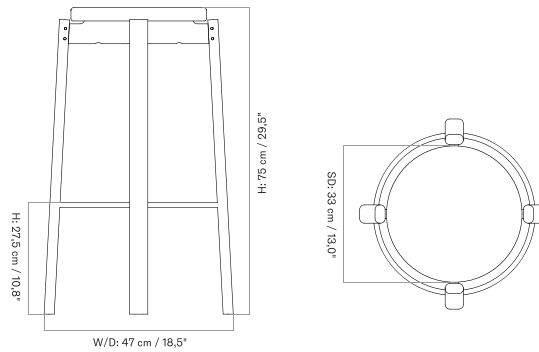

PASSAGE BAR STOOL
Designed by *Krøyer-Sætter-Lassen*

[BACK TO START](#)

The Passage Bar Stool is available in natural oak and dark stained oak and features a steel footing. The stool is stackable.

PASSAGE BAR STOOL - *Prices in EUR*

Stock Item

MASTER SKU	PRODUCT	PRICE
71277-017383 Fact sheet	Un-Upholstered - Oak, Solid, Dark Stained - Steel, Solid, Stainless	545 * 456,07
71277-017382 Fact sheet	Un-Upholstered - Oak, Solid, Natural - Steel, Solid, Stainless	545 * 456,07

Passage Bar Stool