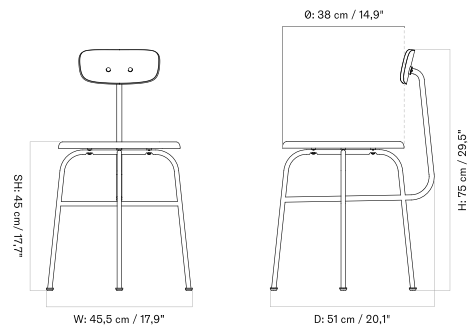

Seat Upholstered

Un-Upholstered

* PRICES EXCL. VAT

PRICE LIST 2026, EUR

HARBOUR DINING CHAIR
Designed by *Norm Architects*

[BACK TO START](#)

The Harbour Dining Chair is available in a range of textiles and leathers. Offered with a wooden base, steel base, star base with casters, and star base with swivel or swivel with return. The star base comes in black or polished aluminium, and the wooden base is available in three finishes: natural oak, dark stained oak, and black oak.