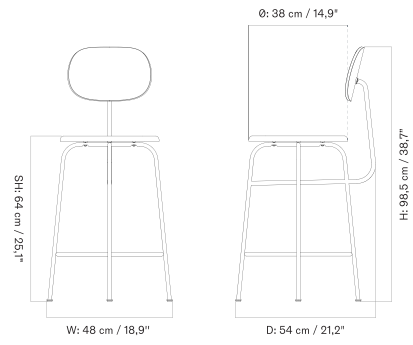

Fully Upholstered