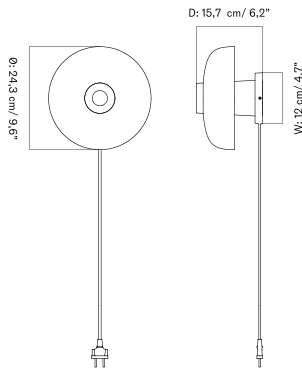

REVERSE WALL LAMP
Designed by *Aleksandar Lazic*

[BACK TO START](#)

Featuring a curved bronzed aluminium shade and an untreated stone base, the Reverse Wall Lamp is dimmable. The dimmer is integrated on the knob or enabled when hardwired, depending on the version.

REVERSE WALL LAMP - Prices in EUR

Stock Item

MASTER SKU	PRODUCT	PRICE
71230-007325 Fact sheet	Travertine, Sand/Alu., Bronzed - EU - On-Lamp Dimmer With Cord	385 * 322,18
71230-018909 Fact sheet	Travertine, Sand/Alu., Bronzed - EU / UK - In-Wall Dimmer Without Cord	375 * 313,81

Reverse Wall Lamp - Dimmer With Cord