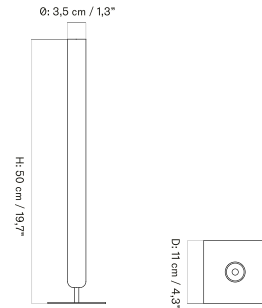

Stance Vase - H50