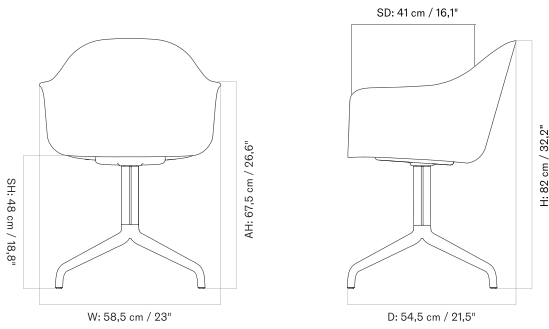

HARBOUR DINING CHAIR
Designed by *Norm Architects*

[BACK TO START](#)

STAR BASE WITH RETURN - *Prices in EUR*

Production Time Ex. Freight: 6 weeks

MASTER SKU	PRODUCT	PC0T	PC1T	PC2T	PC3T	PC0L	PC1L	PC2L	PC3L
71103 Fact sheet	BASE: Aluminium, Black	935 * 782,43	1.085 907,95	1.395 1.167,36	1.695 1.418,41	1.555 1.301,26	1.635 1.368,20	1.895 1.585,77	2.305 1.928,87
71103 Fact sheet	BASE: Aluminium, Polished	935 * 782,43	1.085 907,95	1.395 1.167,36	1.695 1.418,41	1.555 1.301,26	1.635 1.368,20	1.895 1.585,77	2.305 1.928,87

Star Base With Swivel