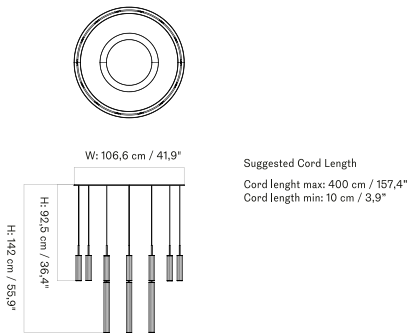

TUBULAIRE CHANDELIER
Designed by *Krøyer-Sætter-Lassen*

[BACK TO START](#)

Crafted from reeded and anodised aluminium, the Tubulaire Chandelier is available with six, twenty, or thirty-eight pendants mounted on a circular canopy.

TUBULAIRE CHANDELIER - Prices in EUR

Stock Item

MASTER SKU	PRODUCT	PRICE
71217-001166 Fact sheet	Aluminium, Bronzed - EU / UK - 20 Pendants	6.345 * 5.309,62
71217-001164 Fact sheet	Aluminium, Bronzed - EU / UK - 38 Pendants	11.495 * 9.619,25
71217-001168 Fact sheet	Aluminium, Bronzed - EU / UK - 6 Pendants	2.324 * 1.945

Tubulaire Chandelier - 20