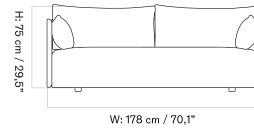

1 Seater

2 Seater

3 Seater