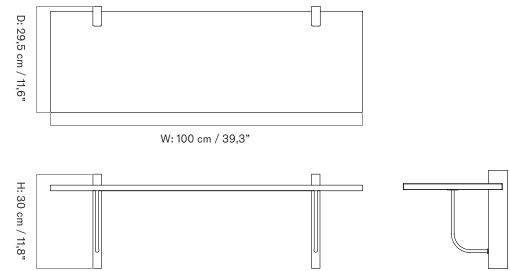

Corbel Shelf - Circular

Corbel Shelf - Long

FURNITURE

Shelves & Storage

ZET STORAGE BACK PANEL
Designed by *Kaschkasch*

[BACK TO START](#)

The Zet Storage Back Panel is an addition to the Zet Storage System and is made from MDF and cotton canvas.