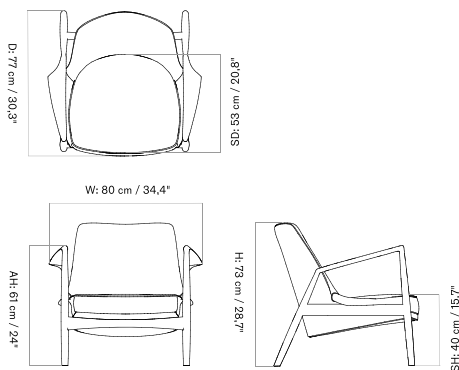

HIGH BACK - *Prices in EUR*

Production Time Ex. Freight: 6 weeks

MASTER SKU	PRODUCT	PC0T	PC1T	PC2T	PC3T	PC0L	PC1L	PC2L	PC3L
71169 Fact sheet	EDITION: High Back BASE: Oak, Solid, Natural	5.245 * 4.389,12	5.485 4.589,96	5.715 4.782,43	5.925 4.958,16	-	6.235 5.217,57	6.465 5.410,04	6.705 5.610,88
71169 Fact sheet	EDITION: High Back BASE: Walnut, Solid	5.715 * 4.782,43	5.925 4.958,16	6.155 5.150,63	6.395 5.351,46	-	6.535 5.468,62	6.765 5.661,09	7.005 5.861,92

LOW BACK - *Prices in EUR*

Production Time Ex. Freight: 6 weeks

MASTER SKU	PRODUCT	PC0T	PC1T	PC2T	PC3T	PC0L	PC1L	PC2L	PC3L
71169 Fact sheet	EDITION: Low Back BASE: Oak, Solid, Natural	5.105 * 4.271,97	5.315 4.447,70	5.555 4.648,54	5.785 4.841	-	6.095 5.100,42	6.325 5.292,89	6.535 5.468,62
71169 Fact sheet	EDITION: Low Back BASE: Walnut, Solid	5.415 * 4.531,38	5.615 4.698,74	5.855 4.899,58	6.095 5.100,42	-	6.395 5.351,46	6.625 5.543,93	6.845 5.728,03

Low Back