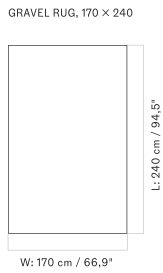

GRAVEL RUG
Designed by *Nina Bruun*

[BACK TO START](#)

Available in two sizes and two natural tones, the Gravel Rug is handwoven from undyed wool with cotton edges.

GRAVEL RUG - *Prices in EUR*

Stock Item

MASTER SKU	PRODUCT	PRICE
71002-000404 Fact sheet	170 x 240 cm - Ivory	1.305 * 1.092,05
71002-000401 Fact sheet	200 x 300 cm - Grey	1.455 * 1.217,57
71002-000402 Fact sheet	200 x 300 cm - Ivory	1.455 * 1.217,57

Gravel Rug - 170 x 240 cm

Gravel Rug - 200 x 300 cm