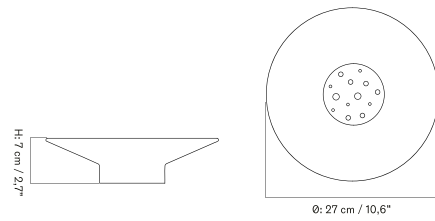

Hana Vase - H7