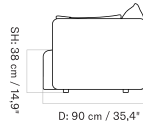

1 Seater

2 Seater

3 Seater