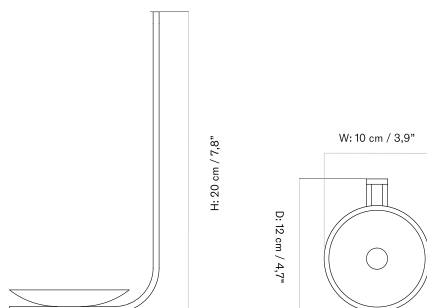

CLIP CANDLE HOLDER
Designed by *Audo Copenhagen*

[BACK TO START](#)

The Clip Candle Holder comes in both wall and table versions, each offered in various sizes and finishes.

CLIP CANDLE HOLDER - Prices in EUR

Stock Item

MASTER SKU	PRODUCT	PRICE
71040-000883 Fact sheet	Candle, Wall - Brass	65 * 54,39
71040-000887 Fact sheet	Table, H5 cm, 3 Arm - Black	75 * 62,76
71040-000888 Fact sheet	Table, H5 cm, 3 Arm - Brass	175 * 146,44
71040-000880 Fact sheet	Tealight, Wall - Black	35 * 29,29
71040-000881 Fact sheet	Tealight, Wall - Brass	55 * 46,03

Clip Candle Holder - Candle - Wall

Clip Candle Holder - Table