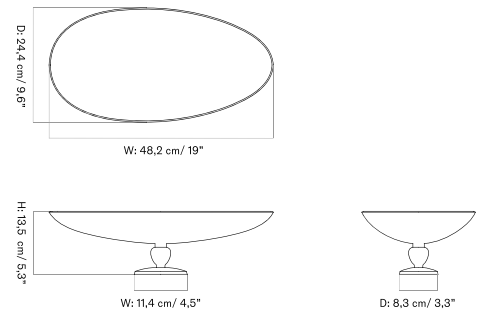

The Pavot Collection includes a vase, a bowl, and a centerpiece.
Each piece is aluminium-cast and hand-finished.

PAVOT COLLECTION - *Prices in EUR*

Stock Item

MASTER SKU	PRODUCT	PRICE
71291-018801 Fact sheet	Bowl - Aluminium, Bronzed	195 * 163,18
71291-018794 Fact sheet	Centerpiece - Aluminium, Bronzed	295 * 246,86
71291-018800 Fact sheet	Vase - Aluminium, Bronzed	195 * 163,18

Pavot Collection - Bowl

Pavot Collection - Centerpiece