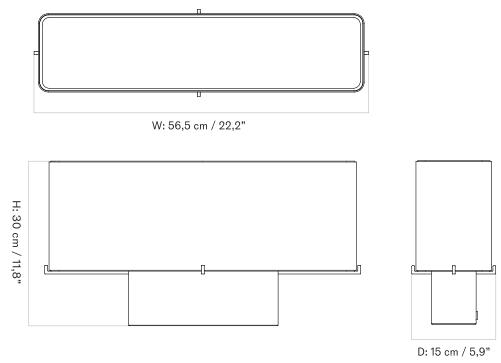

Nonna Table Lamp - H30