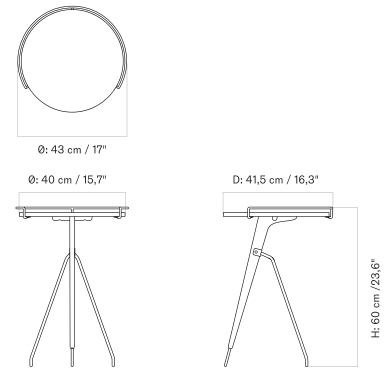

UMANOFF TABLE
Designed by *Arthur Umanoff*

[BACK TO START](#)

The Umanoff Table is available in two sizes, comes in walnut, and includes brushed brass details.

SIDE - Prices in EUR

Stock Item

MASTER SKU	PRODUCT	PRICE
71153-002062 Fact sheet	Side - Walnut, Solid / Brass, Brushed - H45 cm	835 * 698,74
71153-002067 Fact sheet	Side - Walnut, Solid / Brass, Brushed - H60 cm	985 * 824,27

Side - H60