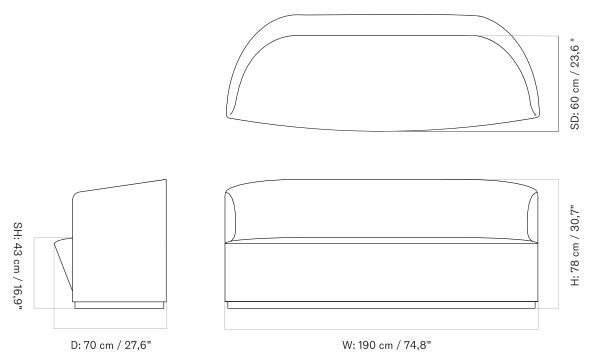

The Tearoom Sofa is available in a range of textiles and offered in a high back version, with the option to add a power outlet.

SPEC OPTIONS - Price Category

VARIANT TEXTILE	VARIANT LEATHER
Price Category 0 Textile - PC0T <i>Audo Bouclé, Audo / Autumn, Kvadrat / Logan, Yarn Collective / Parcot, Limonta</i>	Price Category 0 Leather - PC0L -
Price Category 1 Textile - PC1T <i>Baena, Limonta / Barnum Bouclé, Audo / Champion, Jab / Illusion, Nevotex / Remix, Kvadrat / Re-Wool, Kvadrat / Sienna, Limonta</i>	Price Category 1 Leather - PC1L -
Price Category 2 Textile - PC2T <i>Canvas, Kvadrat / Clay, Kvadrat / Fiord, Kvadrat / Hallingdal, Kvadrat / Keiga, Kvadrat / Moss, Kvadrat / Reflect, Kvadrat / Savanna, Kvadrat / Steelcut Trio, Kvadrat / Customer Own Material, Com</i>	Price Category 2 Leather - PC2L -
Price Category 3 Textile - PC3T <i>Cifrado, Kvadrat / Safire, Kvadrat / Serpentine, Kvadrat / Vidar, Kvadrat / Zero, Kvadrat</i>	Price Category 3 Leather - PC3L -

HIGH BACK - Prices in EUR

Production Time Ex. Freight: 6 weeks

MASTER SKU	PRODUCT	PC0T	PC1T	PC2T	PC3T	PC0L	PC1L	PC2L	PC3L
71112	EDITION: High Back	4.595	5.235	5.885	6.535	-	-	-	-
Fact sheet		* 3.845,19	4.380,75	4.924,69	5.468,62				

LOW BACK - Prices in EUR

Production Time Ex. Freight: 6 weeks

MASTER SKU	PRODUCT	PC0T	PC1T	PC2T	PC3T	PC0L	PC1L	PC2L	PC3L
71112	EDITION: Low Back	3.785	4.415	5.065	5.565	-	-	-	-
Fact sheet		* 3.167,36	3.694,56	4.238,49	4.656,90				

High Back

Low Back