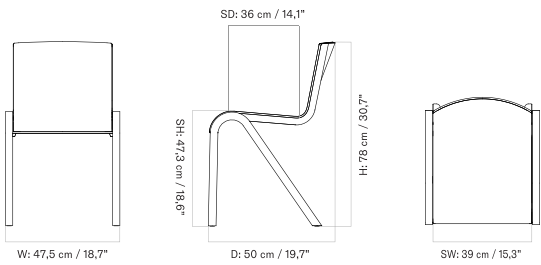

Un-Upholstered