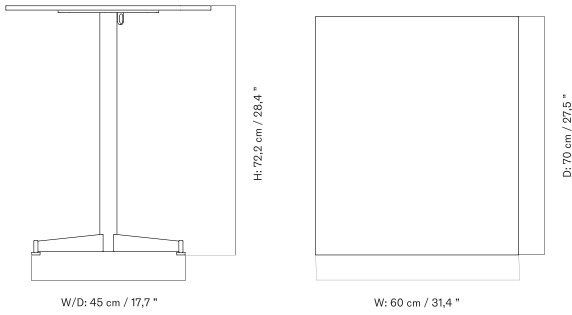

Ø80 Cm - Ceramic

Ø80 Cm - Linoleum, Marble, Oak and Stone

70X60 Cm - Ceramic

70X60 Cm - Linoleum, Marble, Oak and Stone

Ø60 Cm - Linoleum, Marble, Oak and Stone

FURNITURE

Tables

BAR & COUNTER TABLES