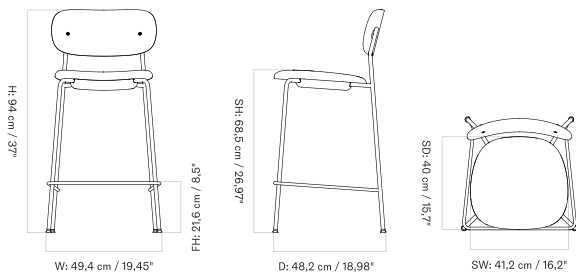

Seat Upholstered