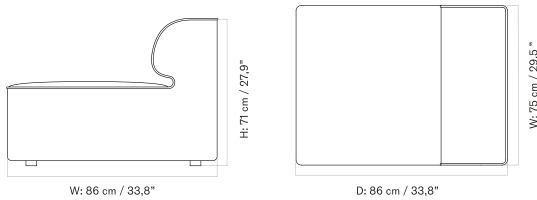

OPEN END 129 - Prices in EUR

Production Time Ex. Freight: 6 weeks

MASTER SKU	PRODUCT	PC0T	PC1T	PC2T	PC3T	PC0L	PC1L	PC2L	PC3L
71063	EDITION: Open End 129	1.895	2.135	2.425	2.715	-	-	-	-
Fact sheet		*1.585,77	1.786,61	2.029,29	2.271,97				

CORNER 172 - Prices in EUR

Production Time Ex. Freight: 6 weeks

MASTER SKU	PRODUCT	PC0T	PC1T	PC2T	PC3T	PC0L	PC1L	PC2L	PC3L
71063	EDITION: Corner 172	2.345	2.605	2.895	3.185	-	-	-	-
Fact sheet		*1.962,34	2.179,92	2.422,59	2.665,27				

Open Section 86