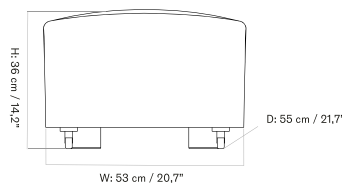

SPEC OPTIONS - *Price Category*

VARIANT TEXTILE	VARIANT LEATHER
Price Category 0 Textile - PC0T <i>Audo Bouclé, Audo / Logan, Yarn Collective</i>	Price Category 0 Leather - PC0L -
Price Category 1 Textile - PC1T <i>Baena, Limonta / Barnum Bouclé, Audo / Champion, Jab / Illusion, Nevotex / Remix, Kvadrat / Re-Wool, Kvadrat / Sienna, Limonta</i>	Price Category 1 Leather - PC1L <i>Dakar, Nevotex / Envy, Sørensen Leather / Ultra, Sørensen Leather / Aida, Nevotex</i>
Price Category 2 Textile - PC2T <i>Canvas, Kvadrat / Clay, Kvadrat / Fiord, Kvadrat / Hallingdal, Kvadrat / Keiga, Kvadrat / Moss, Kvadrat / Reflect, Kvadrat / Savanna, Kvadrat / Steelcut Trio, Kvadrat / Customer Own Material, Com</i>	Price Category 2 Leather - PC2L <i>Dunes, Sørensen Leather / Nuance, Sørensen Leather / Customer Own Leather, Col</i>
Price Category 3 Textile - PC3T <i>Cifrado, Kvadrat / Safire, Kvadrat / Serpentine, Kvadrat / Vidar, Kvadrat / Zero, Kvadrat</i>	Price Category 3 Leather - PC3L <i>Sheepskin Skandilock, Skandilock</i>

THE TIRED MAN OTTOMAN - *Prices in EUR*

Production Time Ex. Freight: 6 weeks

MASTER SKU	PRODUCT	PC0T	PC1T	PC2T	PC3T	PC0L	PC1L	PC2L	PC3L
71137 Fact sheet	BASE: Oak, Solid, Dark Stained	1.625 *1.359,83	1.815 1.518,83	2.015 1.686,19	2.215 1.853,56	-	1.815 1.518,83	2.035 1.702,93	2.265 1.895,40
71137 Fact sheet	BASE: Oak, Solid, Natural	1.625 *1.359,83	1.815 1.518,83	2.015 1.686,19	2.215 1.853,56	-	1.815 1.518,83	2.035 1.702,93	2.265 1.895,40

The Tired Man Ottoman