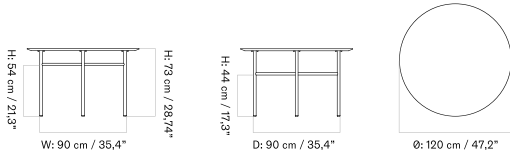

SNAREGADE DINING TABLE
 Designed by *Norm Architects*

BACK TO START

Ø120

Ø138

210 X 95 Cm

200 X 90 Cm

ANDROGYNE DINING TABLE
Designed by *Danielle Siggerud*

[BACK TO START](#)