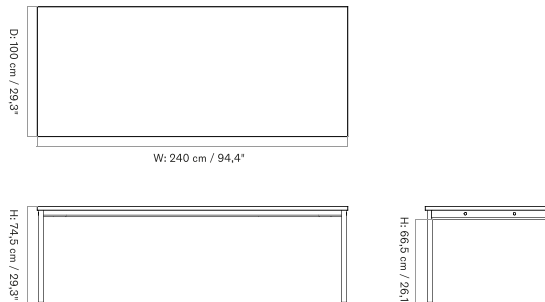

CO TABLE

Designed by *Norm Architects*

[BACK TO START](#)

The Co Table is available in two sizes and offered in two versions: chrome with crème laminate and black steel with terra laminate.

140 X 70 CM - *Prices in EUR*

Stock Item

MASTER SKU	PRODUCT	PRICE
71146-001998 Fact sheet	Steel, Black - Laminate, Terra - 140 x 70 cm - With cable management	1.725 *1.443,51
71146-002019 Fact sheet	Steel, Black - Laminate, Terra - 140 x 70 cm - Without cable management	1.515 *1.267,78
71146-001999 Fact sheet	Steel, Chromed - Laminate, Crème - 140 x 70 cm - With cable management	1.725 *1.443,51
71146-001995 Fact sheet	Steel, Chromed - Laminate, Crème - 140 x 70 cm - Without cable management	1.515 *1.267,78

240 X 100 CM - *Prices in EUR*

Stock Item

MASTER SKU	PRODUCT	PRICE
71146-001996 Fact sheet	Steel, Black - Laminate, Terra - 240 x 100 cm - With cable management	2.015 *1.686,19
71146-002042 Fact sheet	Steel, Black - Laminate, Terra - 240 x 100 cm - Without cable management	1.855 *1.552,30
71146-001997 Fact sheet	Steel, Chromed - Laminate, Crème - 240 x 100 cm - With cable management	2.015 *1.686,19
71146-002043 Fact sheet	Steel, Chromed - Laminate, Crème - 240 x 100 cm - Without cable management	1.855 *1.552,30

240 X 100 Cm