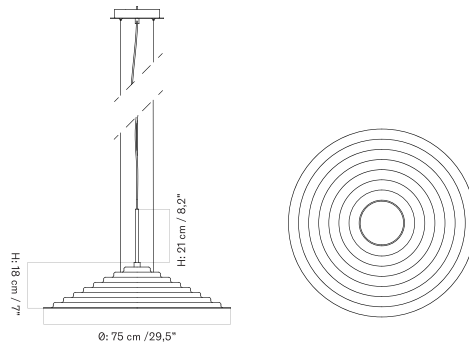

CHANCERY PENDANT LAMP
Designed by *Norm Architects*

[BACK TO START](#)

Casting a soft light, the Chancery Pendant Lamp is made from spun aluminium with a polished finish and features an integrated diffuser.

CHANCERY PENDANT LAMP - *Prices in EUR*

Stock Item

MASTER SKU	PRODUCT	PRICE
71242-008798 Fact sheet	Aluminium, Brushed - EU / UK - Ø75 cm	1.105 * 924,69

Chancery Pendant Lamp