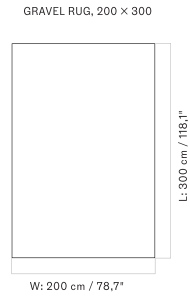

GRAVEL RUG
Designed by *Nina Bruun*

[BACK TO START](#)

Available in two sizes and two natural tones, the Gravel Rug is handwoven from undyed wool with cotton edges.

GRAVEL RUG - *Prices in EUR*

Stock Item

MASTER SKU	PRODUCT	PRICE
71002-000404 Fact sheet	170 x 240 cm - Ivory	1.305 * 1.092,05
71002-000401 Fact sheet	200 x 300 cm - Grey	1.455 * 1.217,57
71002-000402 Fact sheet	200 x 300 cm - Ivory	1.455 * 1.217,57

Gravel Rug - 170 x 240 cm

Gravel Rug - 200 x 300 cm