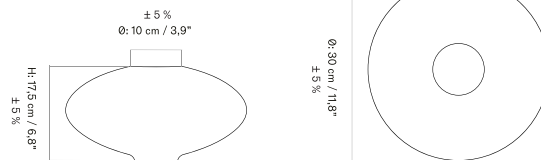

Stock Item

MASTER SKU	PRODUCT	PRICE
71193-001003 Fact sheet	Mango Wood, Brown	185 * 154,81

Surround Vase

The Pavot Collection includes a vase, a bowl, and a centerpiece.
 Each piece is aluminium-cast and hand-finished.