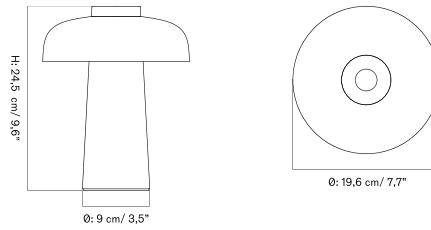

REVERSE PORTABLE LAMP
Designed by *Aleksandar Lazic*

[BACK TO START](#)

The Reverse Portable Lamp features a curved bronzed aluminium shade, a base crafted from untreated travertine stone, and is dimmable to three settings.

REVERSE PORTABLE LAMP - *Prices in EUR*

Stock Item

MASTER SKU	PRODUCT	PRICE
71231-007329	Travertine, Sand/Alu., Bronzed - EU / US / UK / CN	445
Fact sheet		* 372,38

Reverse Portable Lamp