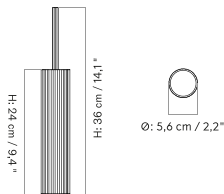

CLUSTER - Prices in EUR

Stock Item

MASTER SKU	PRODUCT	PRICE
71215-001162 Fact sheet	Cluster - H24/H48 cm - Aluminium, Bronzed - EU / UK	915 * 765,69

Single - H24

Single - H48

Cluster - H24, H48

TUBULAIRE RAIL PENDANT
 Designed by *Krøyer-Sætter-Lassen*