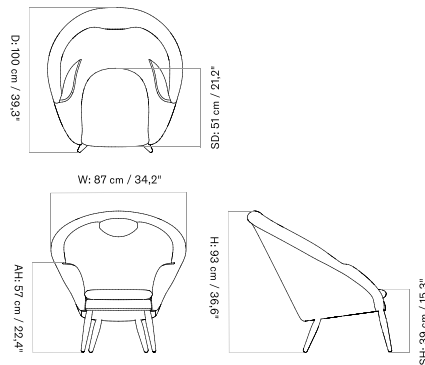

ODA LOUNGE CHAIR
Designed by *Arnold Madsen*

[BACK TO START](#)

The Oda Lounge Chair is available in a range of textiles and features legs in either natural oak or walnut.

SPEC OPTIONS - *Price Category*

VARIANT TEXTILE	VARIANT LEATHER
Price Category 0 Textile - PC0T <i>Autumn, Kvadrat / Logan, Yarn Collective</i>	Price Category 0 Leather - PC0L -
Price Category 1 Textile - PC1T <i>Baena, Limonta / Sienna, Limonta</i>	Price Category 1 Leather - PC1L -
Price Category 2 Textile - PC2T <i>Hallingdal, Kvadrat / Keiga, Kvadrat / Moss, Kvadrat / Savanna, Kvadrat / Customer Own Material, Com</i>	Price Category 2 Leather - PC2L -
Price Category 3 Textile - PC3T <i>Cifrado, Kvadrat / Safire, Kvadrat / Serpentine, Kvadrat / Vidar, Kvadrat / Zero, Kvadrat</i>	Price Category 3 Leather - PC3L -

ODA LOUNGE CHAIR - *Prices in EUR*

Production Time Ex. Freight: 6 weeks

MASTER SKU	PRODUCT	PC0T	PC1T	PC2T	PC3T	PC0L	PC1L	PC2L	PC3L
71165 Fact sheet	BASE: Oak, Solid, Natural	4.135 * 3.460,25	4.355 3.644,35	4.565 3.820,08	4.775 3.995,82	-	-	-	-
71165 Fact sheet	BASE: Walnut, Solid	4.565 * 3.820,08	4.775 3.995,82	5.005 4.188,28	5.225 4.372,38	-	-	-	-

Oda Lounge Chair