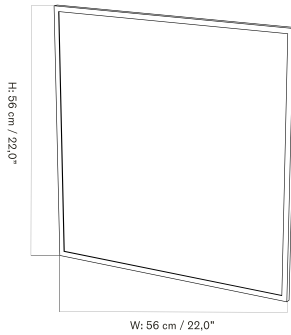

Stock Item

MASTER SKU	PRODUCT	PRICE
71072-000543	56 x 56 cm	215
Fact sheet		* 179,92
71072-000544	70 x 70 cm	275
Fact sheet		* 230,13

View Mirror - 56 x 56 cm

View Mirror - 70 x 70 cm

ACCESSORIES

Coat Stands & Hangers