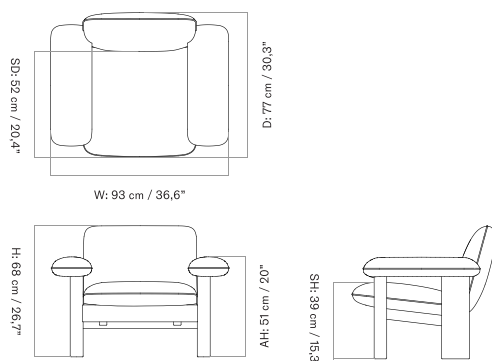

LOW BACK - *Prices in EUR*

Production Time Ex. Freight: 6 weeks

MASTER SKU	PRODUCT	PC0T	PC1T	PC2T	PC3T	PC0L	PC1L	PC2L	PC3L
71020 Fact sheet	EDITION: Low Back BASE: Oak, Solid, Dark Stained	2.195 *1.836,82	2.345 1.962,34	2.665 2.230,13	2.815 2.355,65	-	3.905 3.267,78	4.225 3.535,56	4.375 3.661,09
71020 Fact sheet	EDITION: Low Back BASE: Oak, Solid, Natural	2.195 *1.836,82	2.345 1.962,34	2.665 2.230,13	2.815 2.355,65	-	3.905 3.267,78	4.225 3.535,56	4.375 3.661,09
71020 Fact sheet	EDITION: Low Back BASE: Walnut, Solid	2.495 *2.087,87	2.665 2.230,13	2.965 2.481,17	3.135 2.623,43	-	4.225 3.535,56	4.545 3.803,35	4.695 3.928,87

HIGH BACK - *Prices in EUR*

Production Time Ex. Freight: 6 weeks

MASTER SKU	PRODUCT	PC0T	PC1T	PC2T	PC3T	PC0L	PC1L	PC2L	PC3L
71020 Fact sheet	EDITION: High Back BASE: Oak, Solid, Dark Stained	2.195 *1.836,82	2.345 1.962,34	2.665 2.230,13	2.815 2.355,65	-	3.905 3.267,78	4.225 3.535,56	4.375 3.661,09
71020 Fact sheet	EDITION: High Back BASE: Oak, Solid, Natural	2.195 *1.836,82	2.345 1.962,34	2.665 2.230,13	2.815 2.355,65	-	3.905 3.267,78	4.225 3.535,56	4.375 3.661,09
71020 Fact sheet	EDITION: High Back BASE: Walnut, Solid	2.495 *2.087,87	2.665 2.230,13	2.965 2.481,17	3.135 2.623,43	-	4.225 3.535,56	4.545 3.803,35	4.695 3.928,87

Low Back