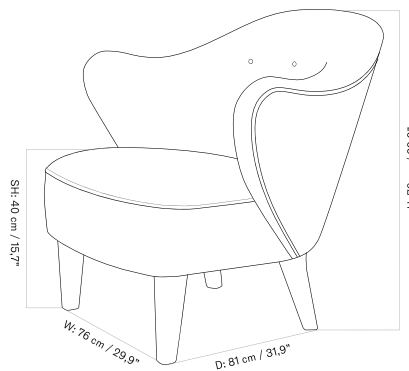

INGEBORG LOUNGE CHAIR - *Prices in EUR*

Production Time Ex. Freight: 6 weeks

MASTER SKU	PRODUCT	PC0T	PC1T	PC2T	PC3T	PC0L	PC1L	PC2L	PC3L
71138 Fact sheet	BASE: Oak, Solid, Dark Stained BUTTONS: Same as upholstery	2.535 * 2.121,34	2.825 2.364,02	3.135 2.623,43	3.365 2.815,90	-	4.405 3.686,19	5.005 4.188,28	5.525 4.623,43
71138 Fact sheet	BASE: Oak, Solid, Dark Stained BUTTONS: Vegetal	2.535 * 2.121,34	2.825 2.364,02	3.135 2.623,43	3.365 2.815,90	-	4.405 3.686,19	5.005 4.188,28	5.525 4.623,43
71138 Fact sheet	BASE: Oak, Solid, Natural BUTTONS: Same as upholstery	2.535 * 2.121,34	2.825 2.364,02	3.135 2.623,43	3.365 2.815,90	-	4.405 3.686,19	5.005 4.188,28	5.525 4.623,43
71138 Fact sheet	BASE: Oak, Solid, Natural BUTTONS: Vegetal	2.535 * 2.121,34	2.825 2.364,02	3.135 2.623,43	3.365 2.815,90	-	4.405 3.686,19	5.005 4.188,28	5.525 4.623,43

Ingeborg Lounge Chair