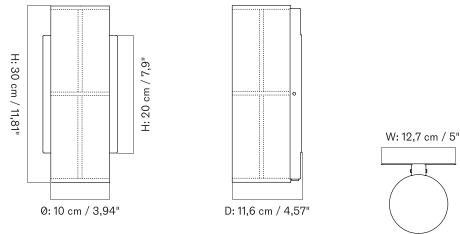

Stock Item

MASTER SKU	PRODUCT	PRICE
71203-001429	Textile, Raw - EU	245
Fact sheet		* 205,02

Hashira Wall Lamp

REVERSE WALL LAMP
Designed by *Aleksandar Lazic*

[BACK TO START](#)

Featuring a curved bronzed aluminium shade and an untreated stone base, the Reverse Wall Lamp is dimmable. The dimmer is integrated on the knob or enabled when hardwired, depending on the version.