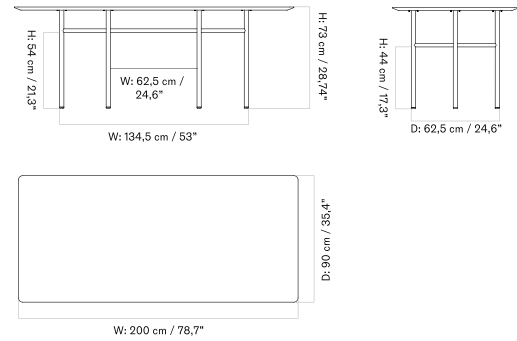

SNAREGADE DINING TABLE
 Designed by *Norm Architects*

BACK TO START

Ø120

Ø138

210 X 95 Cm

200 X 90 Cm

ANDROGYNE DINING TABLE
Designed by *Danielle Siggerud*

[BACK TO START](#)