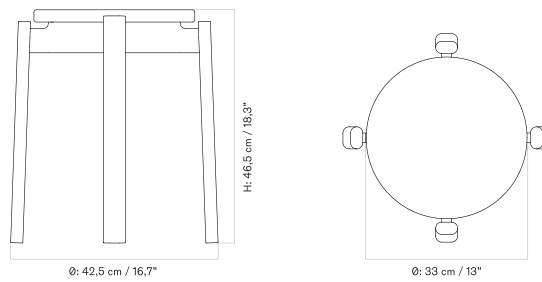

MASTER SKU	PRODUCT	PRICE
71275-017379 Fact sheet	Oak, Solid, Dark Stained	305 * 255,23
71275-017378 Fact sheet	Oak, Solid, Natural	305 * 255,23

Passage Stool

PASSAGE COUNTER STOOL
Designed by *Krøyer-Sætter-Lassen*