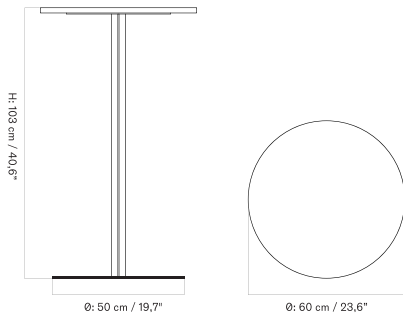

Ø80 Cm - Round Base - Linoleum, Marble, Oak and Stone

Ø80 Cm - Star Base - Ceramic

Ø80 Cm - Star Base - Linoleum, Marble, Oak and Stone

Ø60 - Round Base

Ø60 - Star Base

NOOK BAR TABLE

[BACK TO START](#)

Designed by *Krøyer-Sætter-Lassen*