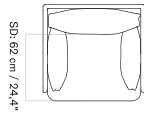

1 Seater

2 Seater

3 Seater