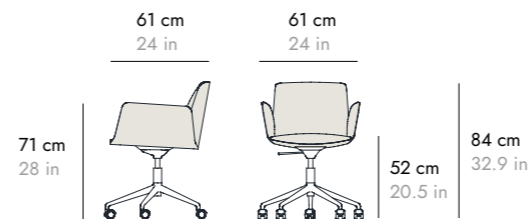

FULLY UPHOLSTERED CHAIR SILLA TOTALMENTE TAPIZADA

5 SPOKE BASE CASTERS BASE 5 RADIOS RUEDAS	BLACK		
Swivel base Base giratoria	NEW HUG309	COM	1.045 €
		G2	1.115 €
		G3	1.185 €
		G4	1.260 €
		G5	1.290 €

FABRIC (INT 1.4 m EXT 1.1 m x 1.4 m) (INT 1.5 yds EXT 1.2 yds x 1.5 yds)
LEATHER (INT 2.5 m2 EXT 1.3 m2) (INT 2.98 yd2 EXT 1.55 yd2)

! Leg only available in black finish.
Pata solo disponible en acabado negro.

HUG COLLECTION IS BIFMA CERTIFIED
HUG COLLECTION CUENTA CON CERTIFICADO BIFMA