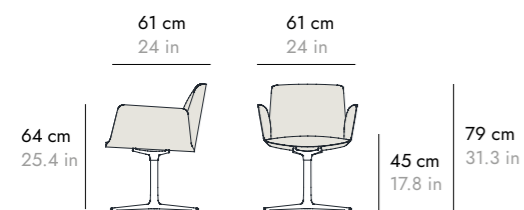

FABRIC (INT 1.4 m EXT 1.1 m x 1.4 m) (INT 1.5 yds EXT 1.2 yds x 1.5 yds)
LEATHER (INT 2.5 m2 EXT 1.3 m2) (INT 2.98 yd2 EXT 1.55 yd2)

STAR BASE BASE ASPA	ALUMINUM/BLACK	

Swivel base Base giratoria	NEW HUG307	COM	1.045 €
		G2	1.115 €
		G3	1.185 €
		G4	1.260 €
		G5	1.290 €