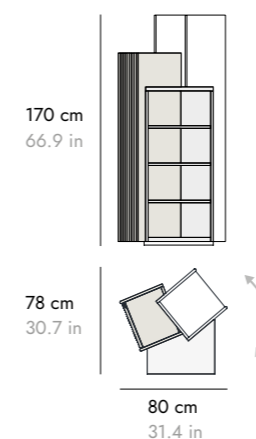

BAL300

360° swivel base
Base giratoria 360°

B - SUPERMATT WALNUT **D - STAINED WALNUT**

4.990 €

5.440 €