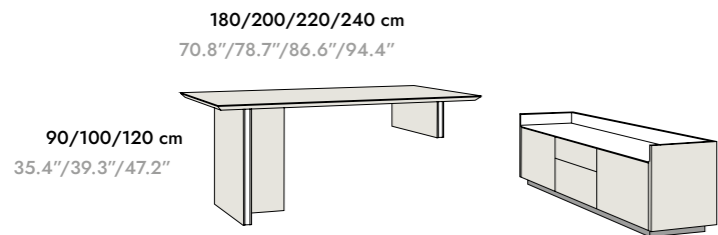

STOCKHOLM EXECUTIVE TABLE STOCKHOLM MESA EXECUTIVE

Configure your own Stockholm executive table by choosing between one of the table sizes and a sideboard with 3, 4 or 5 modules.

Configura tu propia mesa executive Stockholm eligiendo entre una de las medidas de mesa y un aparador de 3, 4 o 5 módulos.

All sideboard references have a hinged cover on the aluminum top for cable entry, one grommet hole per door and black metal base.

Todas las referencias de aparadores cuentan con tapa abatible en el sobre de aluminio para el paso de cables, en la trasera un agujero pasacables (Grommets) por puerta y zócalo negro.

3 MODULES 3 MÓDULOS

Left sideboard position
Posición izquierda aparador

Right position sideboard
Posición derecha aparador