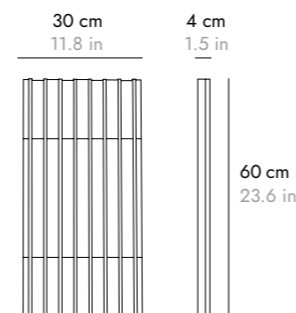

MAI TAI

BY ODOSDESIGN, 2013

punt

FINISHES ACABADOS

Frame & trays Estructura y bandejas

MATERIALS

MATERIALES

Textured E1 (low formaldehyde content) MDF board with natural oak veneer. Solid oak wood frame.

The upper tray can be removed from the structure and used as an independent tray.

2 casters with brakes, 2 casters without brakes.

Tablero MDF E1 aplacado en madera de roble natural. Estructura en roble macizo.

La bandeja superior se puede sacar de la estructura y ser utilizada como bandeja independiente.

2 ruedas con freno, 2 ruedas sin freno.

A - SUPERMATT OAK C - STAINED OAK

MAT101

650 €

690 €

60 cm
23.6 in

STOCKHOLM NEW

BY MARIO RUIZ, 2025

CREAVALO x *punt*

FINISHES ACABADOS

MATERIALS

MATERIALES

Sculptural panels made from recycled materials, 50% textile fibers and 50% cork. Any possible variations in color or imperfections are natural and inherent to each piece, reflecting the unique characteristics of the material and its handcrafted manufacturing process.

Paneles escultóricos elaborados con materiales reciclados, 50% fibras textiles y 50% corcho. Las posibles diferencias de color o imperfecciones son naturales y propias de cada pieza, reflejando las características únicas del material y su proceso de fabricación artesanal.

PANEL PANEL

TERRACOTA/CHOCOLATE

STP800

150 €