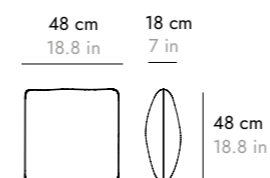

FABRIC (0.8 m) (0.87 yds.)
LEATHER (0.8 m2) (0.95 yd2)

		FABRIC	
CRT030		COM	85 €
		G2	110 €
		G3	125 €
		G4	135 €
		G5	145 €