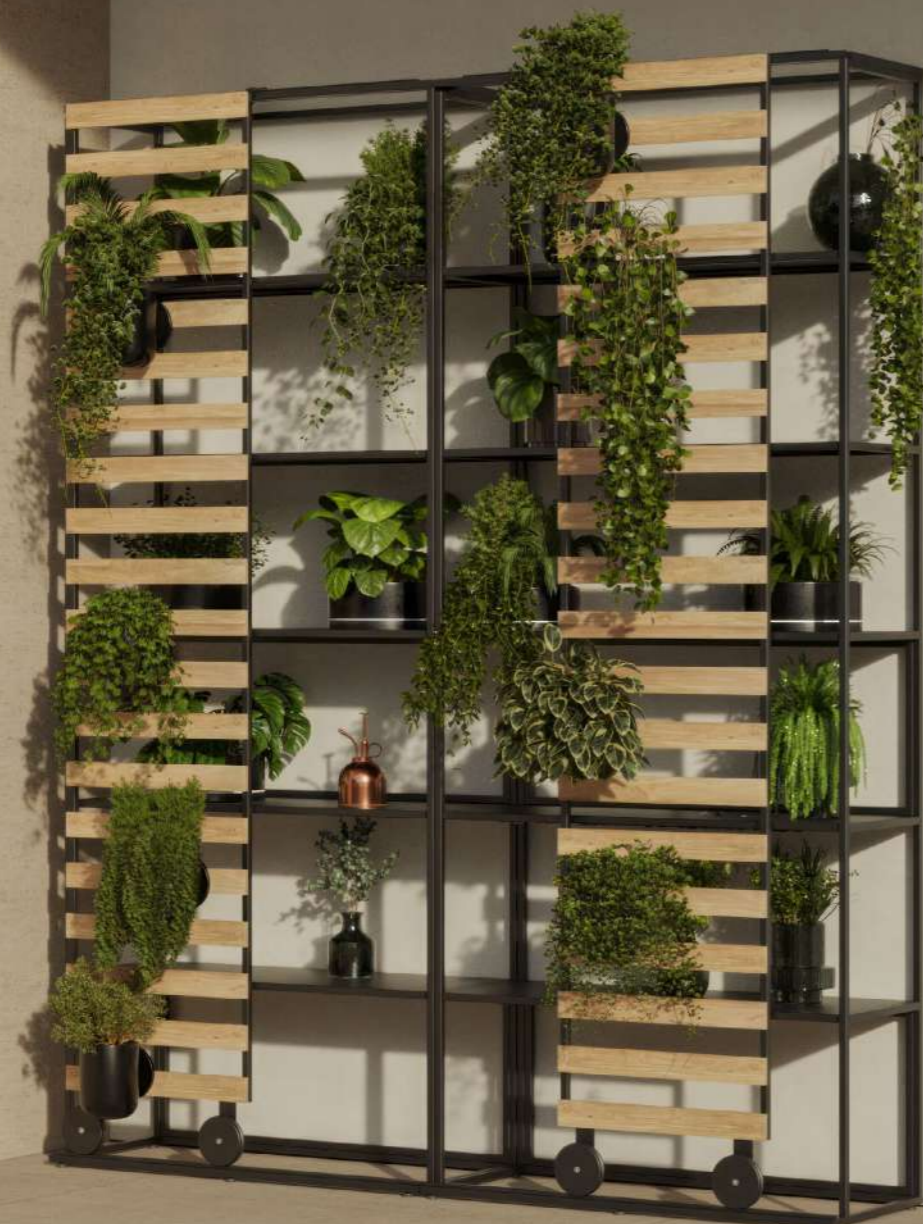

FINISHES
ACABADOS

Wooden parts Partes en madera

Frame and shelves Estructura y estantes

MATERIALS
MATERIALES

Natural grade-A teak wood slats with FSC certification, sourced from Indonesia. Metal structure and galvanized metal shelves finished in textured epoxy black lacquer.

Lamas de madera de Teca natural grado A con certificado FSC procedente de Indonesia. Estructura metálica y estantes metálicos galvanizados acabados en lacado texturado epoxy color negro.

MOVABLE PART CARRO

45 cm 6 cm
17.7 in 2.4 in

221 cm
87.1 in

LTG500

830 €

SIMPLE SHELF ESTANTERÍA SIMPLE

90 cm 41 cm
35.4 in 16.2 in

224 cm
88.1 in

LTG510

1.990 €

Movable parts on one side only.
Colocación de carros en una cara.

DOUBLE SHELF ESTANTERÍA DOBLE

90 cm 47 cm
35.4 in 18.5 in

224 cm
88.1 in

LTG520

2.290 €

Movable parts on both sides.
Colocación de carros en las dos caras.

ACCESORIES ACCESORIOS

11 cm 11 cm
4.3 in 4.3 in

13 cm
5.1 in

LTC610

50 €

Cachepot
Cubremaceta

Literatura Garden shelf is self-supporting and can be used to divide spaces.

La Literatura Garden es autoportante y se puede utilizar para dividir espacios.