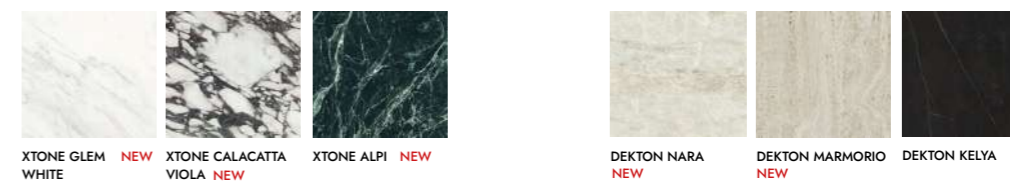

! Xtone/Dekton top +15% Sobre de Xtone/Dekton +15%

MATERIALS MATERIALES

E1 MDF board and E1 particle board (low formaldehyde content) with oak or walnut natural veneer. Drawers with continuous wood grain. Solid wood slatted doors without handles and 105° opening. Invisible hinge hardware. Each module includes an interior wooden shelf adjustable in height. Anodised aluminium top and profile. Black textured thermo-lacquered steel plinths with adjustable feet. Drawers with full-extension runners. Sideboard supplied assembled for lengths up to 180 cm. E1 MDF tops veneered in wood, Dekton or Xtone. This table may have power supply options installed

Tablero de MDF E1 y tablero de partículas E1 (bajo contenido en formaldehído) aplicado en madera natural de roble o nogal. Cajones chapados con malla continua. Puertas alistonadas en madera maciza sin tiradores y con apertura a 105°. Herraje de bisagra invisible. Cada módulo incluye un estante interior de madera regulable en altura. Sobre y perfil de aluminio anodizado. Zócalos de acero termo-lacado texturizado negro con pies regulables. Cajones con guías de extracción total. Este aparador se sirve montado para largo hasta 180 cm. Sobres de tablero de MDF E1 chapado en madera, Dekton o Xtone. Esta mesa tiene opción de ser electrificada.