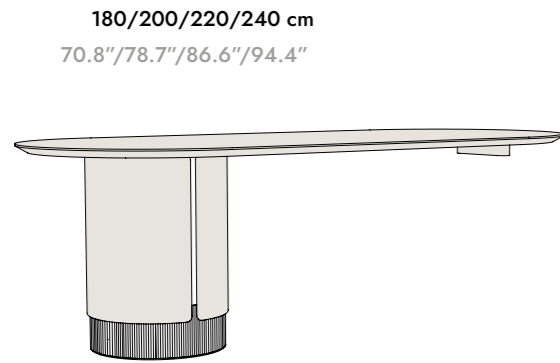

DUNE EXECUTIVE TABLE DUNE MESA EXECUTIVE

Configure your own Dune executive table by choosing between one of the table sizes and a DUN360 or DUN342 sideboard.

Configura tu propia mesa executive Dune eligiendo entre una de las medidas de mesa y un aparador DUN360 o DUN342.

DUNE EXECUTIVE TABLE + DUN360 SIDBOARD DUNE MESA EXECUTIVE + APARADOR DUN360

SUPERMATT OAK ROBLE SÚPER MATE		WIDTH ANCHO			
		80 CM - 31.4"	90 CM - 35.4"	100 CM - 39.3"	120 CM - 47.2"
LENGTH LARGO	180 CM 70.8"	5.840 €	5.920 €	5.980 €	6.080 €
	200 CM 78.7"	5.930 €	6.010 €	6.070 €	6.170 €
	220 CM 86.6"	6.020 €	6.100 €	6.160 €	6.260 €
	240 CM 94.4"	6.110 €	6.190 €	6.250 €	6.480 €

STAINED OAK ROBLE TEÑIDO		WIDTH ANCHO			
		80 CM - 31.4"	90 CM - 35.4"	100 CM - 39.3"	120 CM - 47.2"
LENGTH LARGO	180 CM 70.8"	6.340 €	6.420 €	6.480 €	6.580 €
	200 CM 78.7"	6.430 €	6.510 €	6.570 €	6.670 €
	220 CM 86.6"	6.520 €	6.600 €	6.660 €	6.760 €
	240 CM 94.4"	6.610 €	6.690 €	6.750 €	7.020 €

DUNE EXECUTIVE TABLE + DUN342 SIDBOARD DUNE MESA EXECUTIVE + APARADOR DUN342

SUPERMATT OAK ROBLE SÚPER MATE		WIDTH ANCHO			
		80 CM - 31.4"	90 CM - 35.4"	100 CM - 39.3"	120 CM - 47.2"
LENGTH LARGO	180 CM 70.8"	6.040 €	6.120 €	6.180 €	6.280 €
	200 CM 78.7"	6.130 €	6.210 €	6.270 €	6.370 €
	220 CM 86.6"	6.220 €	6.300 €	6.360 €	6.460 €
	240 CM 94.4"	6.310 €	6.390 €	6.450 €	6.680 €

STAINED OAK ROBLE TEÑIDO		WIDTH ANCHO			
		80 CM - 31.4"	90 CM - 35.4"	100 CM - 39.3"	120 CM - 47.2"
LENGTH LARGO	180 CM 70.8"	6.540 €	6.620 €	6.680 €	6.780 €
	200 CM 78.7"	6.630 €	6.710 €	6.770 €	6.870 €
	220 CM 86.6"	6.720 €	6.800 €	6.860 €	6.960 €
	240 CM 94.4"	6.810 €	6.890 €	6.950 €	7.220 €

OPTIONAL ACCESORIES ACCESORIOS OPCIONALES

	A - SUPERMATT OAK	C - STAINED OAK
FDU100 Modesty panel for Dune Executive Table. Faldón para Dune Executive Table.	210 €	260 €
		ACC
CER100 Lock with chrome finish + 2 individual keys for a door. Cerradura cromada + 2 llaves individuales para una puerta.		140 €
CER102 Lock with chrome finish + 2 individual keys for double door. Cerradura cromada + 2 llaves individuales para puerta doble.		150 €
CER101 2 master keys that opens several doors or drawers of different furniture. 2 llaves amaestradas que abren varias puertas o cajones de diferentes muebles.		25 €