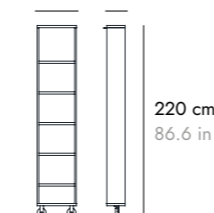

MATERIALS MATERIALES

MDF E1 fibreboards and E1 (low formaldehyde content) particleboards with natural oak or walnut wood veneer. Black wheels of polyamide with high resistance to abrasion and chemicals. Height adjustable shelves.

Tablero de MDF E1 y tablero de partículas E1 (bajo contenido en formaldehído) aplacado en madera de roble o nogal natural. Ruedas negras en poliamida de alta resistencia a abrasión y a agentes químicos. Estantes regulables en altura.

MOVABLE PART CARRO	A - SUPERMATT OAK	C - STAINED OAK
LIT221	790 €	950 €

45 cm 21 cm
17.7 in 8.2 in