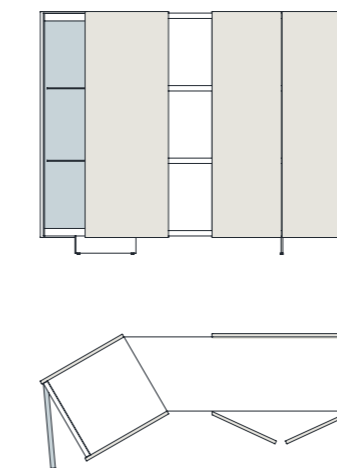

FIR502

Left-hand side cabinet door opening.
Apertura puerta vitrina izquierda.

! The cupboard display case has a 2700K interior light with activation by opening and closing the doors. The light can remain on when the doors are closed.

La vitrina de la alacena tiene una luz interior de 2700K con activación por apertura y cierre de puertas. La luz puede permanecer encendida con las puertas cerradas.