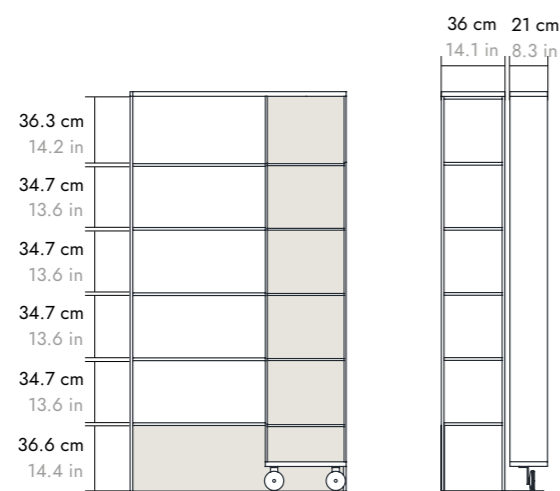

LITERATURA OPEN

BY VICENT MARTÍNEZ, 2014

punt

INTERIOR DIMENSIONS DIMENSIONES INTERIORES

SHELVES ESTANTES

Choice of Open shelves (black metal structure and shelves) or Selection shelves (black metal structure and oak or natural walnut wood shelf).