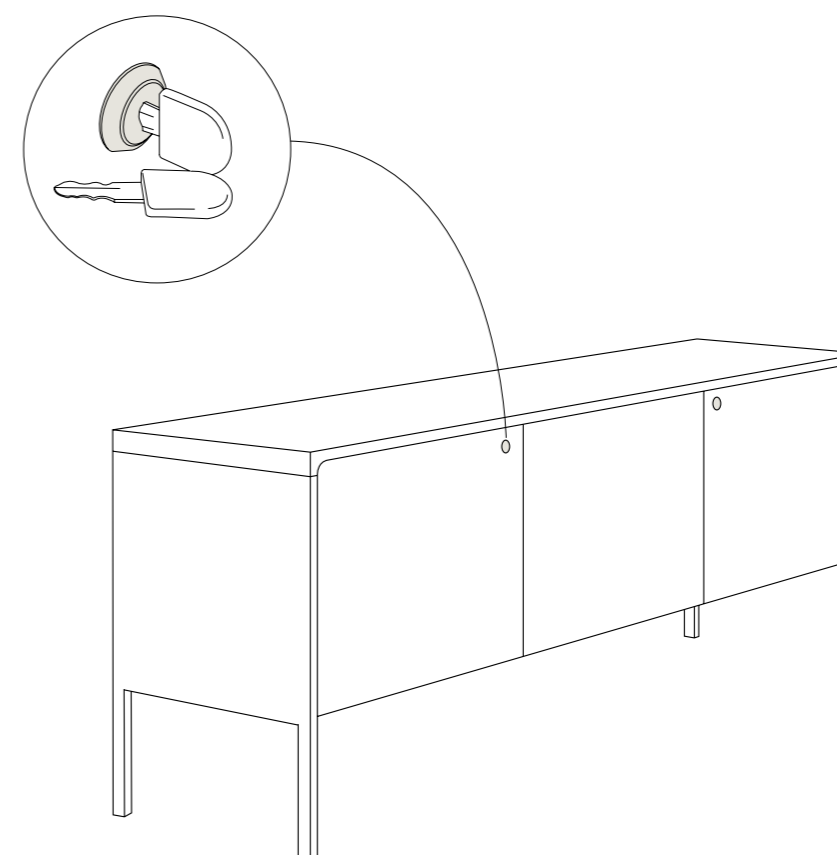

TACTILE

BY TERENCE WOODGATE, 2007

punt

SIDEBORD APARADOR

	FRONT	A - SUPERMATT OAK	B - SUPERMATT WALNUT	C - STAINED OAK	D - STAINED WALNUT
155 cm 61 in 75 cm 29.5 in 50 cm 19.6 in	TAC210 LACQUER WOOD	2.190 €	2.290 €	2.350 €	2.450 €
155 cm 61 in	TAC211 LACQUER WOOD	2.890 €	2.990 €	3.050 €	3.150 €
205 cm 80.7 in	TAC215 LACQUER WOOD	2.650 €	2.790 €	2.850 €	2.990 €
205 cm 80.7 in	TAC216 LACQUER WOOD	3.390 €	3.490 €	3.590 €	3.690 €

For combinations of wood with lacquered doors or drawers, the price will be applied according to the stained wood version.

En las combinaciones de madera y puertas o cajones lacados, se aplicará el precio de la madera en su versión teñida.

TACTILE

BY TERENCE WOODGATE, 2007

punt

OPTIONAL LOCK CERRADURA OPCIONAL

	ACC
CER100 Lock with chrome finish + 2 individual keys for a door. Cerradura cromada + 2 llaves individuales para una puerta.	140 €
CER102 Lock with chrome finish + 2 individual keys for double door. Cerradura cromada + 2 llaves individuales para puerta doble.	150 €
CER101 2 master keys that opens several doors or drawers of different furniture. 2 llaves amaestradas que abren varias puertas o cajones de diferentes muebles.	25 €

The Tactile sideboard can be ordered as a special order with locks on the fronts to lock the doors and make it more secure.

Posibilidad de pedir como especial el aparador Tactile con cerraduras en sus frentes para poder bloquear las puertas y dotar de mayor seguridad al mueble.