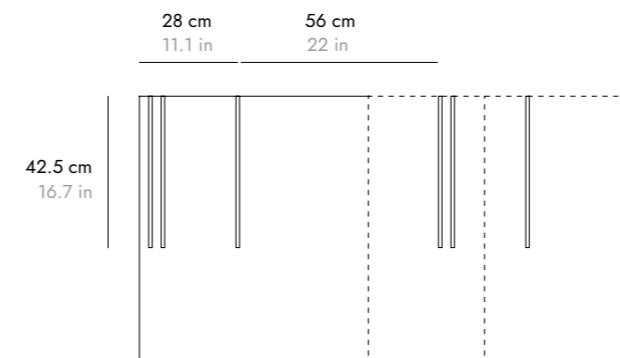

COVERAGE NEW

BY VICTOR CARRASCO, 2026

punt

PLANTERS MACETEROS

	A - SUPERMATT OAK	C - STAINED OAK
COV359 Inner base adjustable in height Base interior regulable en altura	775 €	845 €
COV505	585 €	640 €
COV506 Inner base adjustable in height Base interior regulable en altura	795 €	865 €
COV164	995 €	1.085 €

COVERAGE NEW

BY VICTOR CARRASCO, 2026

punt

PLANTERS MACETEROS

	A - SUPERMATT OAK	C - STAINED OAK
COV161 Inner base adjustable in height Base interior regulable en altura	1.695 €	1.850 €
COV101 Inner base adjustable in height Base interior regulable en altura	1.695 €	1.850 €

CUSTOM SIZES MEDIDAS ESPECIALES

Punt offers the possibility of creating custom Coverage, designed to uniquely adapt to the needs and style of each project. If you wish to explore these personalized solutions, please contact the sales department.

MAX. SPECIAL DIMENSIONS: 78.7 x 39.3 x H39.3 in

Punt ofrece la posibilidad de crear Coverage especiales, diseñados para adaptarse de manera única a las necesidades y estilo de cada proyecto. Si desea explorar estas soluciones personalizadas, pongase en contacto con el departamento comercial.

DIMENSIONES ESPECIALES MAX: 200 x 100 x H100 cm

ATTENTION ATENCIÓN

The pattern of the solid wood rods repeats every 56 cm - 22 in, in planters with custom dimensions, the pattern may be cut, repeated, or interrupted depending on the size of the product.

El patrón de las varillas de madera maciza se repite cada 56 cm - 22 in, en maceteros con medidas especiales el patrón puede cortarse, repetirse o interrumpirse según las dimensiones del producto.