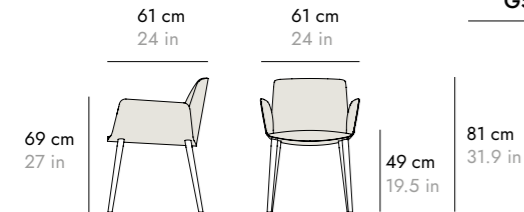

FABRIC (INT 1.4 m EXT 1.1 m x 1.4 m) (INT 1.5 yds EXT 1.2 yds x 1.5 yds)
LEATHER (INT 2.5 m2 EXT 1.3 m2) (INT 2.98 yd2 EXT 1.55 yd2)

4 SPOKE BASE BASE 4 RADIOS	ALUMINUM/BLACK	
----------------------------	----------------	--