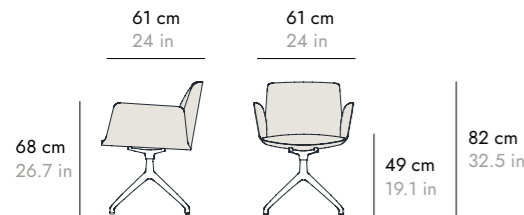

FABRIC (INT 1.4 m EXT 1.1 m x 1.4 m) (INT 1.5 yds EXT 1.2 yds x 1.5 yds)
LEATHER (INT 2.5 m2 EXT 1.3 m2) (INT 2.98 yd2 EXT 1.55 yd2)

4 SPOKE BASE BASE 4 RADIOS	ALUMINUM/BLACK	

Swivel base Base giratoria	HUG303	COM	995 €
		G2	1.065 €
		G3	1.135 €
		G4	1.210 €
		G5	1.240 €