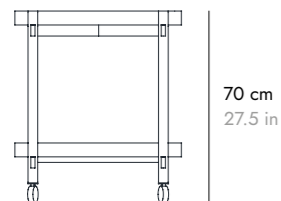

MAI TAI

BY ODOSDESIGN, 2013

punt

FINISHES ACABADOS

Frame & trays Estructura y bandejas

MATERIALS

MATERIALES

Textured E1 (low formaldehyde content) MDF board with natural oak veneer. Solid oak wood frame.

The upper tray can be removed from the structure and used as an independent tray.

2 casters with brakes, 2 casters without brakes.

Tablero MDF E1 aplacado en madera de roble natural. Estructura en roble macizo.

La bandeja superior se puede sacar de la estructura y ser utilizada como bandeja independiente.

2 ruedas con freno, 2 ruedas sin freno.

A - SUPERMATT OAK C - STAINED OAK

MAT101

650 €

690 €

60 cm
23.6 in

STOCKHOLM NEW

BY MARIO RUIZ, 2025

CREAVALO x *punt*

FINISHES ACABADOS

MATERIALS

MATERIALES

Sculptural panels made from recycled materials, 50% textile fibers and 50% cork. Any possible variations in color or imperfections are natural and inherent to each piece, reflecting the unique characteristics of the material and its handcrafted manufacturing process.

Paneles escultóricos elaborados con materiales reciclados, 50% fibras textiles y 50% corcho. Las posibles diferencias de color o imperfecciones son naturales y propias de cada pieza, reflejando las características únicas del material y su proceso de fabricación artesanal.

PANEL PANEL

TERRACOTA/CHOCOLATE

STP800

150 €