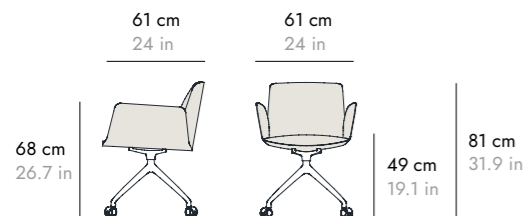

FABRIC (INT 1.4 m EXT 1.1 m x 1.4 m) (INT 1.5 yds EXT 1.2 yds x 1.5 yds)
LEATHER (INT 2.5 m2 EXT 1.3 m2) (INT 2.98 yd2 EXT 1.55 yd2)

4 SPOKE BASE CASTERS BASE 4 RADIOS RUEDAS	ALUMINUM/BLACK	

Swivel base Base giratoria	HUG305	COM	995 €
		G2	1.065 €
		G3	1.135 €
		G4	1.210 €
		G5	1.240 €