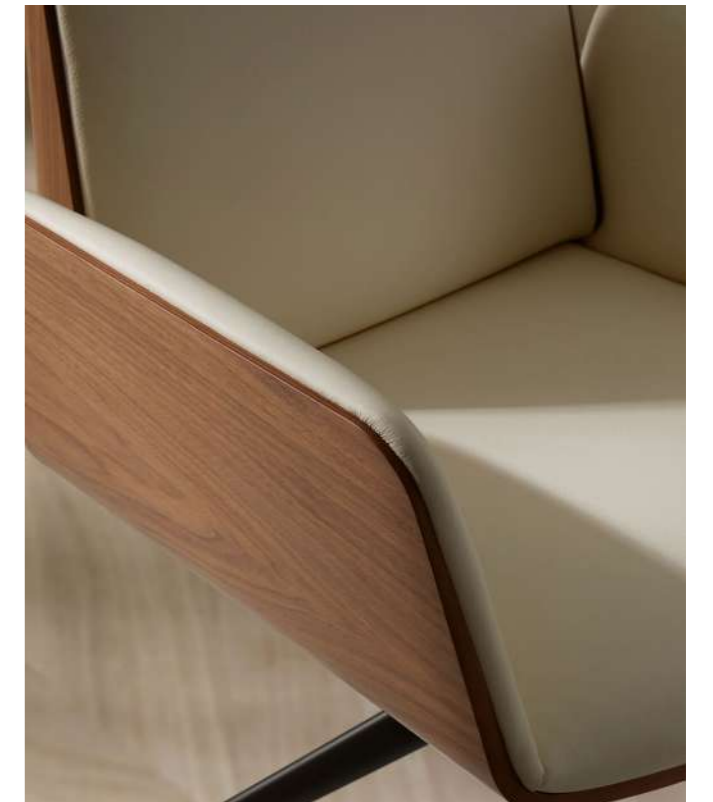

Orders less than 4 units, add a supplement of 90€ for fabric or 250€ for leather.

Combination of two different fabrics, the price of the highest-end fabric will apply.

Pedidos inferiores a 4 unidades, añadir suplemento de 90€ para tejido o 250€ para piel.

Combinación de dos tejidos diferentes, se aplicará el precio del tejido de gama más alta.