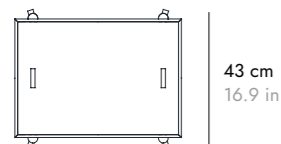

MAI TAI

BY ODOSDESIGN, 2013

punt

FINISHES ACABADOS

Frame & trays Estructura y bandejas

MATERIALS

MATERIALES

Textured E1 (low formaldehyde content) MDF board with natural oak veneer. Solid oak wood frame.

The upper tray can be removed from the structure and used as an independent tray.

2 casters with brakes, 2 casters without brakes.

Tablero MDF E1 aplacado en madera de roble natural. Estructura en roble macizo.

La bandeja superior se puede sacar de la estructura y ser utilizada como bandeja independiente.

2 ruedas con freno, 2 ruedas sin freno.

A - SUPERMATT OAK C - STAINED OAK

MAT101

650 €

690 €

60 cm
23.6 in

STOCKHOLM NEW

BY MARIO RUIZ, 2025

CREAVALO x *punt*

FINISHES ACABADOS

MATERIALS

MATERIALES

Sculptural panels made from recycled materials, 50% textile fibers and 50% cork. Any possible variations in color or imperfections are natural and inherent to each piece, reflecting the unique characteristics of the material and its handcrafted manufacturing process.

Paneles escultóricos elaborados con materiales reciclados, 50% fibras textiles y 50% corcho. Las posibles diferencias de color o imperfecciones son naturales y propias de cada pieza, reflejando las características únicas del material y su proceso de fabricación artesanal.

PANEL PANEL

TERRACOTA/CHOCOLATE

STP800

150 €