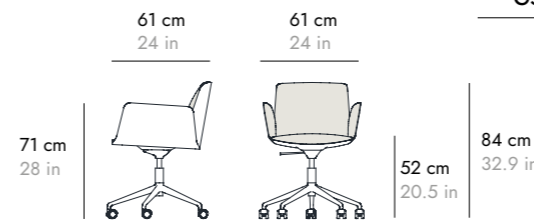

FABRIC (INT 1.4 m x 1.4 m) (INT 1.5 yds x 1.5 yds)
LEATHER (INT 2.5 m2) (INT 2.98 yd2)

HUG

BY ESTUDI MANEL MOLINA, 2018

punt

EXTERIOR PLYWOOD CHAIR SILLA EXTERIOR MADERA

5 SPOKE BASE CASTERS BASE 5 RADIOS RUEDAS	FABRIC	A - SUPERMATT OAK	B - SUPERMATT WALNUT	C - STAINED OAK	D - STAINED WALNUT
NEW HUG109	COM	1.145 €	1.190 €	1.180 €	1.225 €
	G2	1.210 €	1.255 €	1.245 €	1.290 €
	G3	1.280 €	1.325 €	1.315 €	1.360 €
	G4	1.350 €	1.395 €	1.385 €	1.430 €
	G5	1.380 €	1.425 €	1.415 €	1.460 €