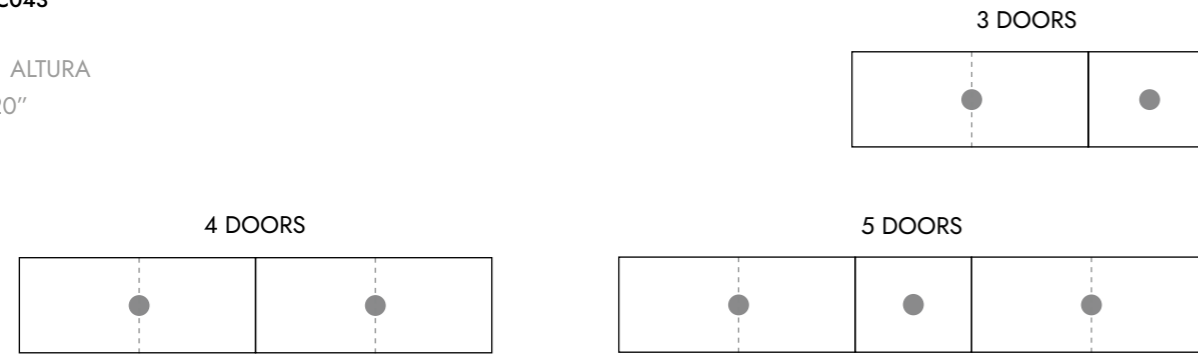

OPTIONAL CABLE CUT OUT SOLUTIONS SOLUCIONES OPCIONALES DE PASACABLES

The diagrams below show the positioning and type of grommets according to the collection. In case you want cable grommets in the back, there should always be 1 hole per door.

Los esquemas que aparecen a continuación muestran el posicionamiento y el tipo de pasacables según la colección. En caso de querer pasacables en la trasera siempre deberá ir 1 agujero por puerta.

MALMÖ BACK PANEL CUT OUT

REF. ACC043

HEIGHT ALTURA
51 cm 20"

STOCKHOLM, SUSSEX & RIO BACK PANEL CUT OUT

REF. ACC043