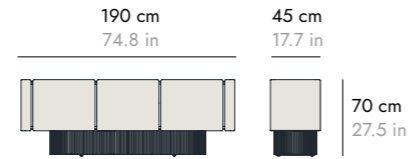

DUNE EXECUTIVE TABLE DUNE MESA EXECUTIVE

Configure your own Dune executive table by choosing between one of the table sizes and a DUN360 or DUN342 sideboard.

Configura tu propia mesa executive Dune eligiendo entre una de las medidas de mesa y un aparador DUN360 o DUN342.

DUN360
Sideboard with 6 doors
Aparador con 6 puertas