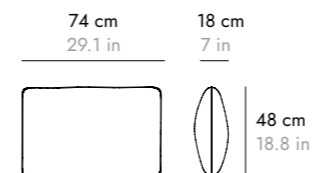

OPTIONAL BACK CUSHION COJÍN DE RESPALDO OPCIONAL

		FABRIC	
CRT020		COM	90 €
		G2	130 €
		G3	145 €
		G4	165 €
		G5	175 €