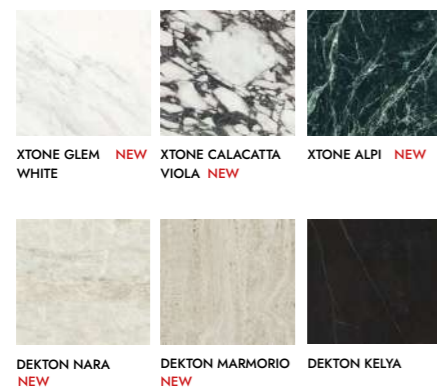

STOCKHOLM TOTEM DETAIL
DETALLE TÓTEM STOCKHOLM

! Consult with Punt about the possibility of choosing between other XTONE and Dekton options.

Consultar con Punt la posibilidad de elegir entre otras opciones de XTONE y Dekton.

MATERIALS MATERIALES

Top and legs made of E1 MDF board (low formaldehyde content) veneered in natural oak or walnut wood. Beveled edge on the top without veneer. Anodized aluminum profile. Top available in Dekton porcelain by Cosentino or XTONE porcelain by Porcelanosa. This table can be equipped with an electrical system through a cable-management leg and top accessories.

Sobre y patas de tablero MDF E1 (bajo contenido en formaldehído) chapado en madera de roble o nogal natural. Canto del sobre biselado sin chapar. Perfil de aluminio anodizado. Sobre en Porcelánico Dekton de Cosentino o XTONE de Porcelanosa. Esta mesa tiene opción de ser electrificada mediante pata pasacables y accesorios en el sobre.

STOCKHOLM

BY MARIO RUIZ, 2013

punt

TABLE MESA

	TOP	A - SUPERMATT OAK	B - SUPERMATT WALNUT	C - STAINED OAK	D - STAINED WALNUT
STM200	A,B,C,D	2.810 €	2.950 €	2.990 €	3.140 €
	NEW XTONE - DEKTON	4.590 €	4.730 €	4.770 €	4.920 €