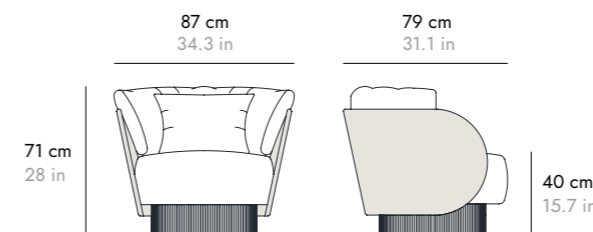

FABRIC (3.4 m x 1.4 m) (3.7 yds x 1.5 yds)
LEATHER (INT 6.12 m2 EXT 2.52 m2) (INT 7.31 yd2 EXT 23 yd2)

Combination of two different fabrics, the price of the highest-end fabric will apply.

Combinación de dos tejidos diferentes, se aplicará el precio del tejido de gama más alta.