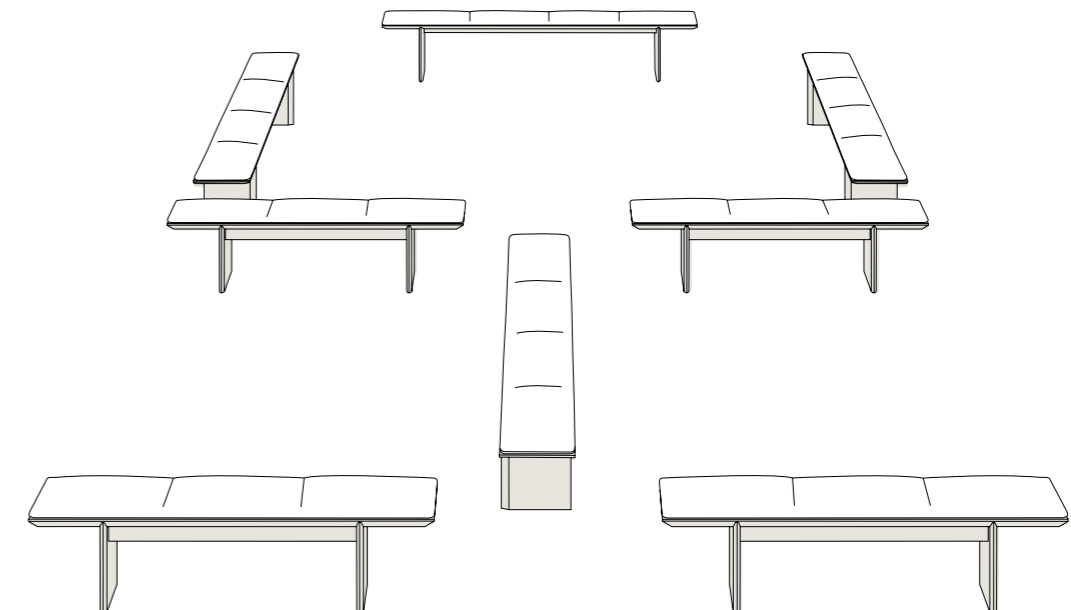

2. VLS816 (x4) + VLS822 (x5)