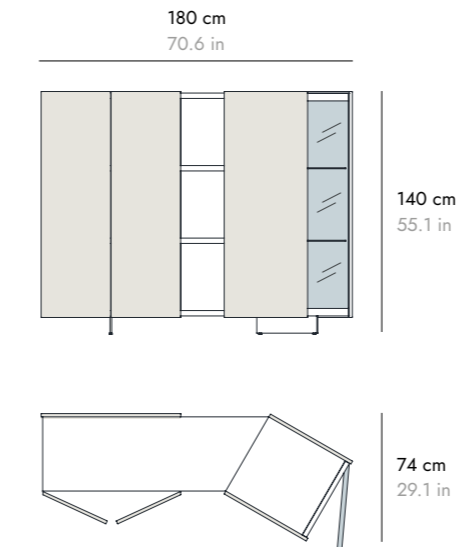

CUPBOARD ALACENA

	A - SUPERMATT OAK	C - STAINED OAK
FIR501	6.790 €	6.990 €

FIR501

Right-hand side cabinet door opening.
Apertura puerta vitrina derecha.

FIR502	6.790 €	6.990 €