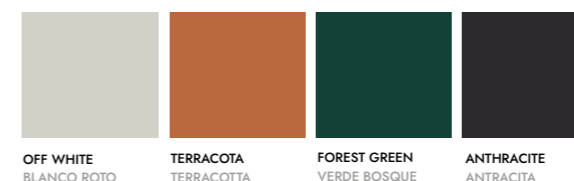

Piping Vivo

MATERIALS MATERIALES

Seat made of MDF and natural pine slats, covered with polyurethane foams of different densities and polyester fiber. Fire-retardant foams compliant with BS standards (30 kg and 35 kg). Legs or castors made of polyamide. Cushion with a breathable fabric cover and silicone-coated fiber filling.

Asiento fabricado con MDF y listones de pino natural, recubierto con espumas de poliuretano de diferentes densidades y fibra de poliéster. Espumas ignífugas normativa BS (30kg y 35kg). Patas o ruedas fabricadas en poliamida. Cojín fabricado con funda de tejido transpirable y relleno de fibra siliconada.