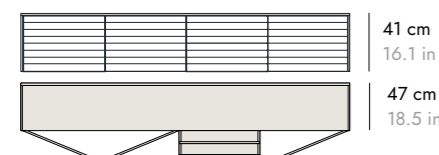

Please consult Punt about the possibility of ordering extra shelves. Consulte con Punt la posibilidad de solicitar estantes extra.

SUSSEX

BY TERENCE WOODGATE, 2000

punt

	A - SUPERMATT OAK	B - SUPERMATT WALNUT	C - STAINED OAK	D - STAINED WALNUT	E - HIGH GLOSS
SSX431	4.715 €	5.145 €	5.395 €	5.820 €	9.860 €