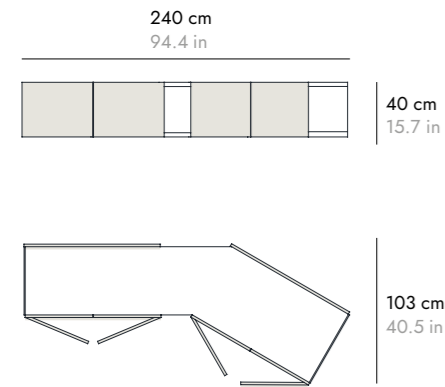

COMPLETE WITH FIRENZE LEGS COMPLETA CON LAS PATAS FIRENZE

PATAS LEGS	LOW LEG PATA BAJA	HIGH LEG PATA ALTA
	10 cm (3.9 in)	30 cm (11.8 in)

! Legs included in the price of the sideboard.
Patas incluidas en el precio del aparador.