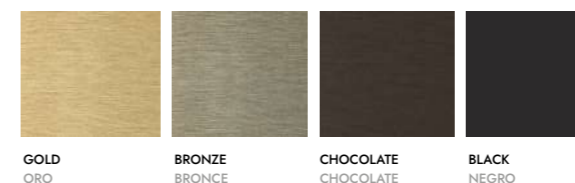

FINISHES ACABADOS

Wooden parts Partes en madera

Aluminium parts Partes en aluminio

Top Sobre

! Xtone/Dekton top +15% Sobre de Xtone/Dekton +15%

MATERIALS MATERIALES

E1 MDF board and E1 particle board (low formaldehyde content) with oak or walnut natural veneer. Drawers with continuous wood grain. Solid wood slatted doors without handles and 105° opening. Invisible hinge hardware. Each module includes an interior wooden shelf adjustable in height. Anodised aluminium top and profile. Black textured thermo-lacquered steel plinths with adjustable feet. Drawers with full-extension runners. Sideboard supplied assembled for lengths up to 180 cm. E1 MDF tops veneered in wood, Dekton or Xtone. This table may have power supply options installed

Tablero de MDF E1 y tablero de partículas E1 (bajo contenido en formaldehído) aplicado en madera natural de roble o nogal. Cajones chapados con malla continua. Puertas alistonadas en madera maciza sin tiradores y con apertura a 105°. Herraje de bisagra invisible. Cada módulo incluye un estante interior de madera regulable en altura. Sobre y perfil de aluminio anodizado. Zócalos de acero termo-lacado texturizado negro con pies regulables. Cajones con guías de extracción total. Este aparador se sirve montado para largo hasta 180 cm. Sobres de tablero de MDF E1 chapado en madera, Dekton o Xtone. Esta mesa tiene opción de ser electrificada.