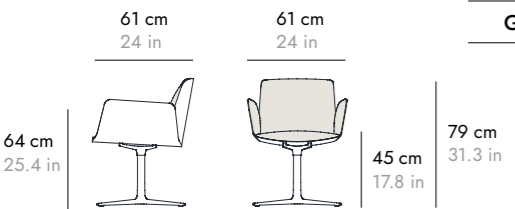

FABRIC (INT 1.4 m x 1.4 m) (INT 1.5 yds x 1.5 yds)
LEATHER (INT 2.5 m2) (INT 2.98 yd2)

STAR BASE BASE ASPA	FABRIC	A - SUPERMATT OAK	B - SUPERMATT WALNUT	C - STAINED OAK	D - STAINED WALNUT
NEW HUG107	COM	1.145 €	1.190 €	1.180 €	1.225 €
	G2	1.210 €	1.255 €	1.245 €	1.290 €
	G3	1.280 €	1.325 €	1.315 €	1.360 €
	G4	1.350 €	1.395 €	1.385 €	1.430 €
	G5	1.380 €	1.425 €	1.415 €	1.460 €