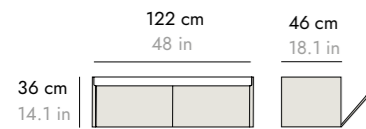

METAL BASE ZÓCALO				
		80 cm 31.4 in 	80 cm 31.4 in 	
		80 cm 31.4 in 		
		H 6 CM - 2.3"	H 17 CM - 6.7"	
		H 29 CM - 11.4"		
TEXTURIZED FINISH ACABADO TEXTURADO	BLACK	245 €	370 €	420 €
	BRONZE	340 €	465 €	515 €
	COLOR	320 €	445 €	495 €

! The color metal base must be the same tone as the cabinet's lacquer finish. El zócalo color debe ser del mismo tono que el lacado del mueble.

SIDEBOARD APARADOR

		A - MATT OAK	B - MATT WALNUT	C - STAINED OAK	D - STAINED WALNUT	E - HIGH GLOSS
SLIM	STH251	2.050 €	2.255 €	2.215 €	2.360 €	2.920 €
	GROMMETS*	2.255 €	2.460 €	2.420 €	2.565 €	3.125 €