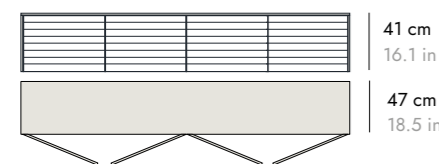

SSX402	2.930 €	3.210 €	3.295 €	3.590 €	6.065 €