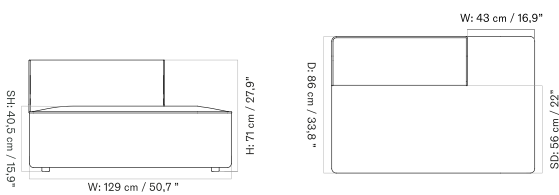

*Open Section 86*

*Corner 86*

*Open End 129*

*Pouf 86*

*Chaise Longue 129*

*Corner 172*

*Corner 129*

EAVE MODULAR SOFA 75, MODULE  
Designed by *Norm Architects*