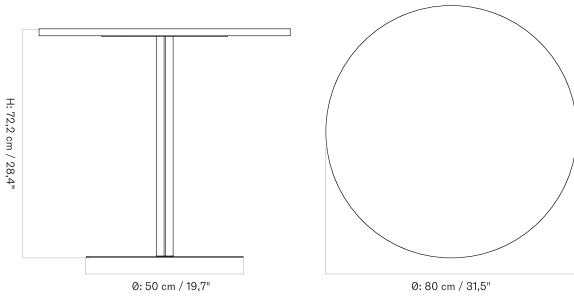

70X60 Cm - Round Base - Ceramic

70X60 Cm - Round Base - Linoleum, Marble, Oak and Stone

70X60 Cm - Star Base - Ceramic

70X60 Cm - Star Base - Linoleum, Marble, Oak and Stone

*Ø80 Cm - Round Base - Ceramic*