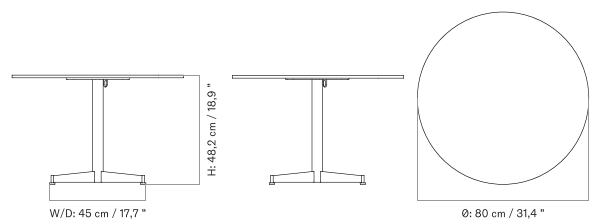

Ø80 - Linoleum, Marble, Oak and Stone