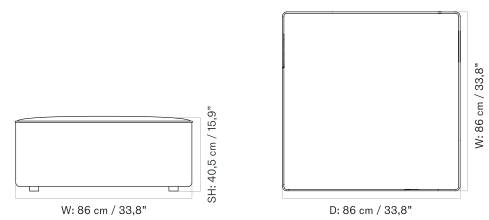

*Open Section 86*

*Corner 86*

*Open End 129*

*Pouf 86*

*Chaise Longue 129*

*Corner 172*

*Corner 129*

EAVE MODULAR SOFA 75, MODULE  
Designed by *Norm Architects*