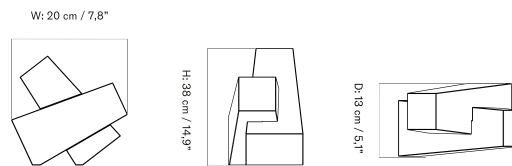

The Converge Bookends are shaped from lava stone. Use as bookends — one on each side of a line of books — or interlock to create a sculptural piece

CONVERGE BOOKENDS - *Prices in EUR*

Stock Item

MASTER SKU	PRODUCT	PRICE
71188-000742 Fact sheet	Stone, Lava	275 * 230,13

Converge Bookends