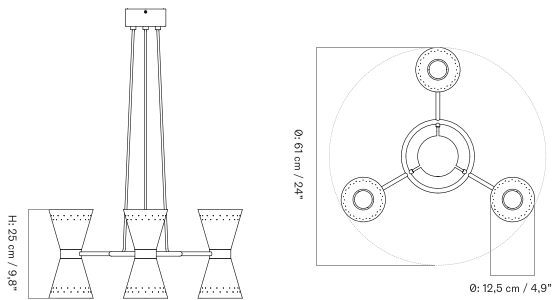

COLLECTOR CHANDELIER
Designed by *Alf Svensson*

[BACK TO START](#)

The Collector Chandelier is available with either three or five conical metal shades in a solid brass band. The cones project light in two directions.

COLLECTOR CHANDELIER - *Prices in EUR*

Stock Item

MASTER SKU	PRODUCT	PRICE
71125-001285 Fact sheet	Crème - EU / UK - 3	1.005 * 841
71125-001287 Fact sheet	Crème - EU / UK - 5	1.545 * 1.292,89

Collector Chandelier - 3