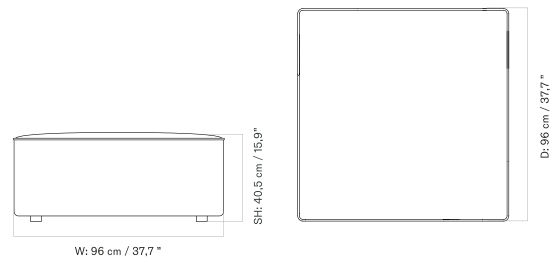

*Open End 144*

*Corner 144*

*Open Section 96*

*Corner 96*

*Corner 192*

*Pouf 96*

*Chaise Longue 144*

The Eave collection comes in a variation of individual modules along with a selection of pre-configured combinations, available in a wide range of upholstery.