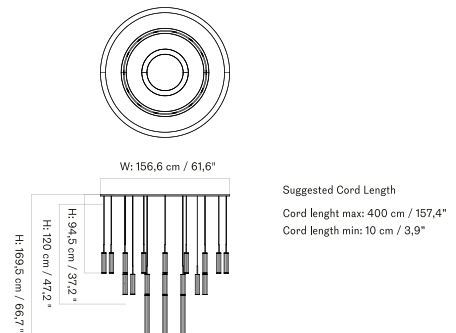

Tubulaire Chandelier - 38