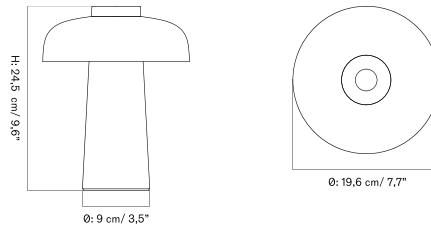

REVERSE PORTABLE LAMP
Designed by *Aleksandar Lazic*

[BACK TO START](#)

The Reverse Portable Lamp features a curved bronzed aluminium shade, a base crafted from untreated travertine stone, and is dimmable to three settings.

REVERSE PORTABLE LAMP - *Prices in EUR*

Stock Item

MASTER SKU	PRODUCT	PRICE
71231-007329	Travertine, Sand/Alu., Bronzed - EU / US / UK / CN	445
Fact sheet		* 372,38

Reverse Portable Lamp