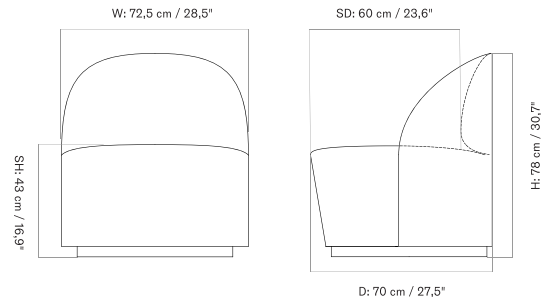

Swivel With Return