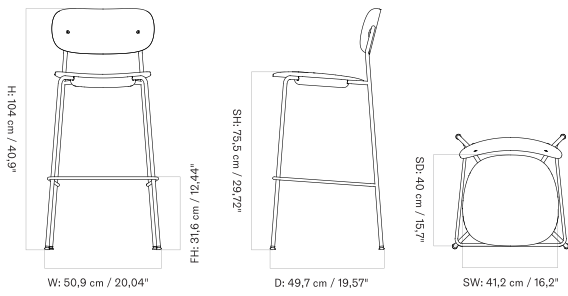

Un-Upholstered