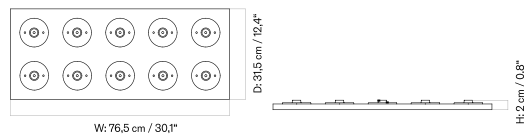

CHARGING BOARD
Designed by *Audo Copenhagen*

[BACK TO START](#)

The Charging Board is crafted from powder-coated steel and includes 10 integrated magnetic power ports compatible with most of our portable lamps.

CHARGING BOARD - *Prices in EUR*

Stock Item

MASTER SKU	PRODUCT	PRICE
71053-001226	Black - EU	865
Fact sheet		* 723,85

Charging Board