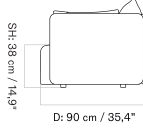

1 Seater

2 Seater

3 Seater