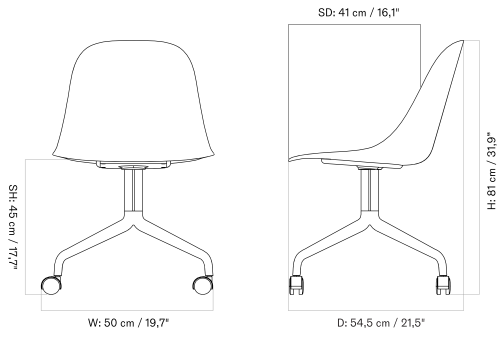

HARBOUR SIDE DINING CHAIR  
Designed by *Norm Architects*

BACK TO START

STAR BASE WITH CASTERS - *Prices in EUR*

Production Time Ex. Freight: 6 weeks

MASTER SKU	PRODUCT	PC0T	PC1T	PC2T	PC3T	PC0L	PC1L	PC2L	PC3L
71106 <a href="#">Fact sheet</a>	BASE: Aluminium, Black	785 * 656,90	935 782,43	1.215 1.016,74	1.455 1.217,57	1.415 1.184,10	1.475 1.234,31	1.635 1.368,20	1.975 1.652,72
71106 <a href="#">Fact sheet</a>	BASE: Aluminium, Polished	785 * 656,90	935 782,43	1.215 1.016,74	1.455 1.217,57	1.415 1.184,10	1.475 1.234,31	1.635 1.368,20	1.975 1.652,72

*4-Legs Base - Wood*

*4-Legs Base - Wood - Upholstered*

*4-Legs Base - Steel*

*4-Legs Base - Steel - Upholstered*

*Star Base With Swivel*

*Star Base With Swivel - Upholstered*

*Star Base With Casters*

*Star Base With Casters - Unholstered*