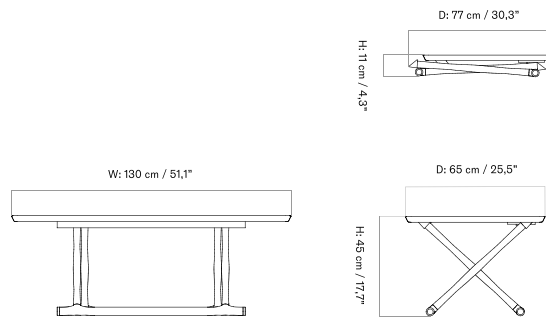

JÄGER LOUNGE TABLE
Designed by *Mogens Lassen*

[BACK TO START](#)

The Jäger Lounge Table is available in black oak, walnut, and natural oak, each featuring solid brass fittings.

JÄGER LOUNGE TABLE - *Prices in EUR*

Stock Item

MASTER SKU	PRODUCT	PRICE
71001-002022 Fact sheet	Oak, Black Stained	2.605 * 2.179,92
71001-002021 Fact sheet	Oak, Natural	2.605 * 2.179,92
71001-002023 Fact sheet	Walnut	2.895 * 2.422,59

Jäger Lounge Table