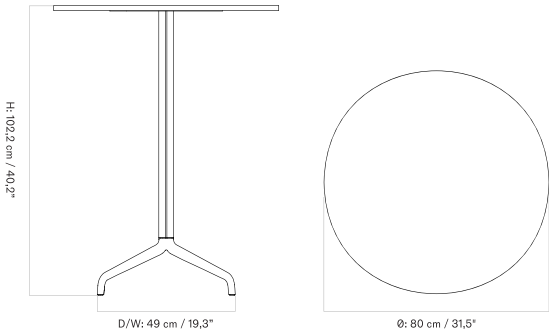

Ø60 - Round Base