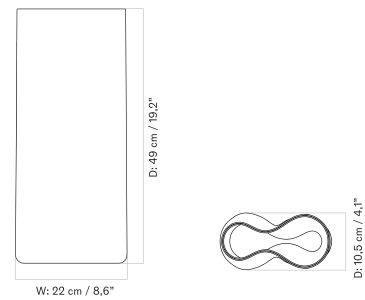

Aer Collection - Vase H49