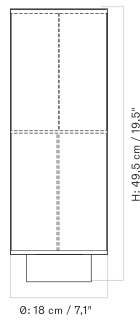

HASHIRA TABLE LAMP
Designed by *Norm Architects*

[BACK TO START](#)

The Hashira Table Lamp features a handmade linen shade, an ash base, and includes a dimmer function.

HASHIRA TABLE LAMP - *Prices in EUR*

Stock Item

MASTER SKU	PRODUCT	PRICE
71136-001404 Fact sheet	Textile, Raw - EU	435 *364,02

Hashira Table Lamp