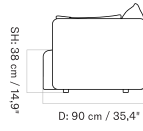

1 Seater

2 Seater

3 Seater