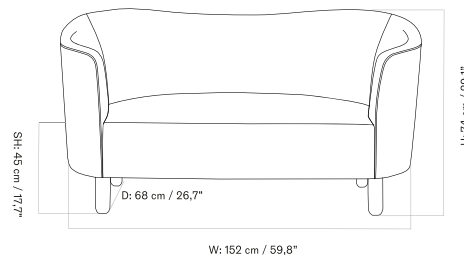

VARIANT TEXTILE	VARIANT LEATHER
Price Category 0 Textile - PC0T <i>Audo Bouclé, Audo / Autumn, Kvadrat / Logan, Yarn Collective</i>	Price Category 0 Leather - PC0L -
Price Category 1 Textile - PC1T <i>Baena, Limonta / Barnum Bouclé, Audo / Champion, Jab / Illusion, Nevotex / Remix, Kvadrat / Re-Wool, Kvadrat / Sienna, Limonta</i>	Price Category 1 Leather - PC1L <i>Dakar, Nevotex / Envy, Sørensen Leather / Ultra, Sørensen Leather / Aida, Nevotex</i>
Price Category 2 Textile - PC2T <i>Canvas, Kvadrat / Clay, Kvadrat / Fiord, Kvadrat / Hallingdal, Kvadrat / Keiga, Kvadrat / Moss, Kvadrat / Reflect, Kvadrat / Savanna, Kvadrat / Steelcut Trio, Kvadrat / Customer Own Material, Customer</i>	Price Category 2 Leather - PC2L <i>Dunes, Sørensen Leather / Nuance, Sørensen Leather / Customer Own Leather, Customer</i>
Price Category 3 Textile - PC3T <i>Cifrado, Kvadrat / Safire, Kvadrat / Serpentine, Kvadrat / Vidar, Kvadrat / Zero, Kvadrat</i>	Price Category 3 Leather - PC3L <i>Sheepskin Skandilock, Skandilock</i>

MINGLE SOFA - *Prices in EUR*

Production Time Ex. Freight: 6 weeks

MASTER SKU	PRODUCT	PC0T	PC1T	PC2T	PC3T	PC0L	PC1L	PC2L	PC3L
71201 Fact sheet	BASE: Oak, Solid, Dark Stained	4.625 * 3.870,29	5.155 4.313,81	5.665 4.740,59	5.975 5.000	- 6.506,28	7.775 7.317,99	8.745 8.112,97	9.695 8.112,97
71201 Fact sheet	BASE: Oak, Solid, Natural	4.625 * 3.870,29	5.155 4.313,81	5.665 4.740,59	5.975 5.000	- 6.506,28	7.775 7.317,99	8.745 8.112,97	9.695 8.112,97

Mingle Sofa