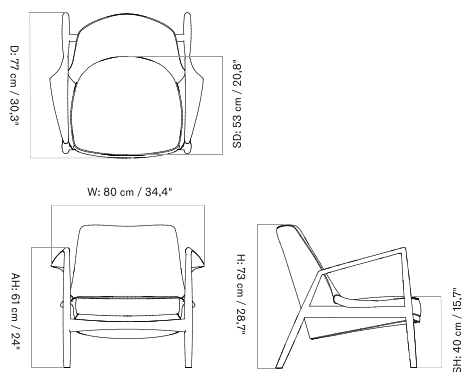

LOW BACK - *Prices in EUR*

Production Time Ex. Freight: 6 weeks

MASTER SKU	PRODUCT	PC0T	PC1T	PC2T	PC3T	PC0L	PC1L	PC2L	PC3L
71169 Fact sheet	EDITION: Low Back BASE: Oak, Solid, Natural	5.105 * 4.271,97	5.315 4.447,70	5.555 4.648,54	5.785 4.841	-	6.095 5.100,42	6.325 5.292,89	6.535 5.468,62
71169 Fact sheet	EDITION: Low Back BASE: Walnut, Solid	5.415 * 4.531,38	5.615 4.698,74	5.855 4.899,58	6.095 5.100,42	-	6.395 5.351,46	6.625 5.543,93	6.845 5.728,03

HIGH BACK - *Prices in EUR*

Production Time Ex. Freight: 6 weeks

MASTER SKU	PRODUCT	PC0T	PC1T	PC2T	PC3T	PC0L	PC1L	PC2L	PC3L
71169 Fact sheet	EDITION: High Back BASE: Oak, Solid, Natural	5.245 * 4.389,12	5.485 4.589,96	5.715 4.782,43	5.925 4.958,16	-	6.235 5.217,57	6.465 5.410,04	6.705 5.610,88
71169 Fact sheet	EDITION: High Back BASE: Walnut, Solid	5.715 * 4.782,43	5.925 4.958,16	6.155 5.150,63	6.395 5.351,46	-	6.535 5.468,62	6.765 5.661,09	7.005 5.861,92

Low Back