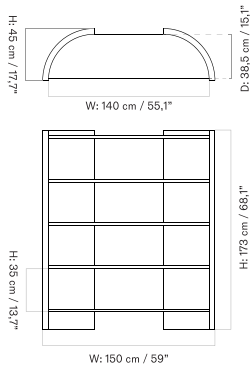

Crescent Shelving features an open frame for a bold yet balanced expression, softened by smooth contours and rounded edges. The lacquered oak design is available in two heights — H60 and H173 — with adjustable feet for precise levelling.

CRESCENT SHELVING - *Prices in EUR*

Stock Item

MASTER SKU	PRODUCT	PRICE
71260-016557 Fact sheet	Oak, Veneer, Lacquer - H173 cm	2.383 * 1.994,14
71260-016558 Fact sheet	Oak, Veneer, Lacquer - H60 cm	1.063 * 889,54

Crescent Shelving - H173