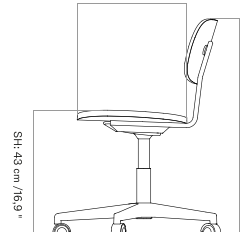

*Fully Upholstered - With Arms*

*Fully Upholstered - Without Arms*

Height can be increased by 13 cm / 5.1".

SD: 40,5 cm / 15.9"

Height can be increased by 13 cm / 5.1".

SD: 40,5 cm / 15.9"

*Seat Upholstered - With Arms*

Height can be increased by 13 cm / 5.1".

*Seat Upholstered - Without Arms*

Height can be increased by 13 cm / 5.1".

*Un-Upholstered - With Arms*

Height can be increased by 13 cm / 5.1".

*Un-Upholstered - Without Arms*

Height can be increased by 13 cm / 5.1".