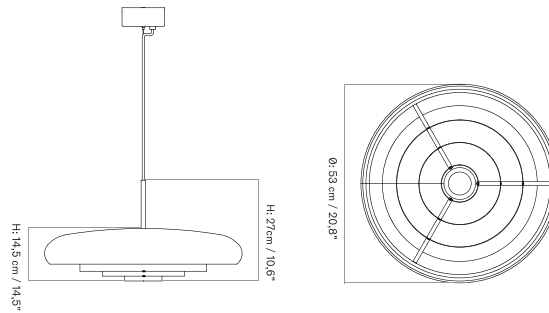

RESONANT PENDANT
Designed by *Alf Svensson & Yngvar Sandström*

[BACK TO START](#)

The Resonant Pendant is shaped from polished brass into four concentric shades that direct glare-free light downwards.

RESONANT PENDANT - *Prices in EUR*

Stock Item

MASTER SKU	PRODUCT	PRICE
71122-001295	Brass, Polished - EU / UK	1.835
Fact sheet		* 1.535,56

Resonant Pendant