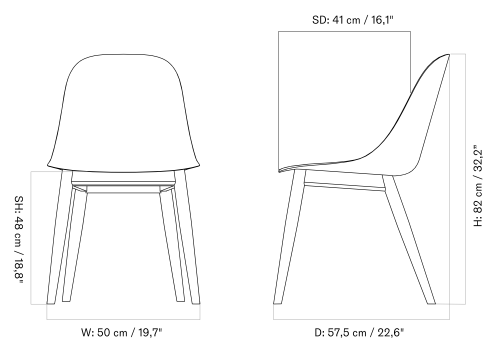

4-Legs Base - Wood - Upholstered