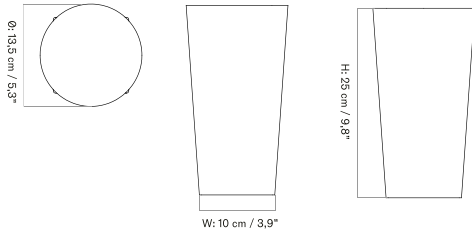

Ignus Flameless Candle - H25