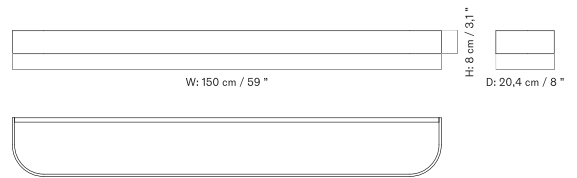

*Rack - 50*

*Rack - 79*

*Shelf/Rack*

*Shelf - 150*

*Shelf - 50*

*Shelf - 79*

The Gridy Fungi Shelf comes in three sizes and is available in a variety of oak finishes.

**LARGE - Prices in EUR**