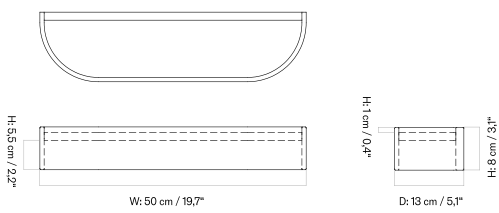

*Rack - 50*

*Rack - 79*

*Shelf/Rack*

*Shelf - 150*

*Shelf - 50*

*Shelf - 79*

The Gridy Fungi Shelf comes in three sizes and is available in a variety of oak finishes.

**LARGE - Prices in EUR**