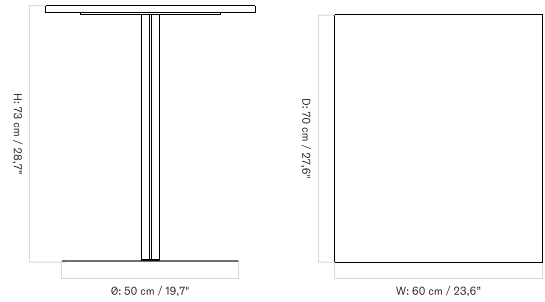

70X60 Cm - Star Base - Linoleum, Marble, Oak and Stone

70X60 Cm - Round Base - Linoleum, Marble, Oak and Stone