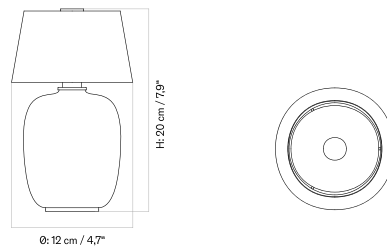

TORSO PORTABLE LAMP
Designed by *Kroeyer-Saetter-Lassen*

[BACK TO START](#)

The Torso Table Lamp, Portable, features a brass-plated button on the linen canvas shade, a concealed USB charger at the base, and comes in sand, ruby, and black.

TORSO PORTABLE LAMP - *Prices in EUR*

Stock Item

MASTER SKU	PRODUCT	PRICE
71116-001372 Fact sheet	Black - EU / US / UK / CN	215 * 179,92
71116-001377 Fact sheet	Ruby - EU / US / UK / CN	215 * 179,92
71116-001367 Fact sheet	Sand - EU / US / UK / CN	215 * 179,92

Torso Portable Lamp