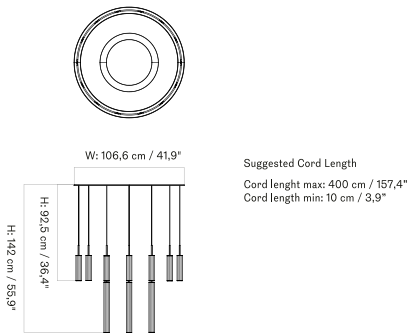

TUBULAIRE CHANDELIER
Designed by *Kroeyer-Saetter-Lassen*

[BACK TO START](#)

Crafted from reeded and anodised aluminium, the Tubulaire Chandelier is available with six, twenty, or thirty-eight pendants mounted on a circular canopy.

TUBULAIRE CHANDELIER - Prices in EUR

Stock Item

MASTER SKU	PRODUCT	PRICE
71217-001166 Fact sheet	Aluminium, Bronzed - EU / UK - 20 Pendants	6.345 * 5.309,62
71217-001164 Fact sheet	Aluminium, Bronzed - EU / UK - 38 Pendants	11.495 * 9.619,25
71217-001168 Fact sheet	Aluminium, Bronzed - EU / UK - 6 Pendants	2.324 * 1.945

Tubulaire Chandelier - 20