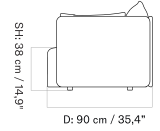

1 Seater

2 Seater

3 Seater