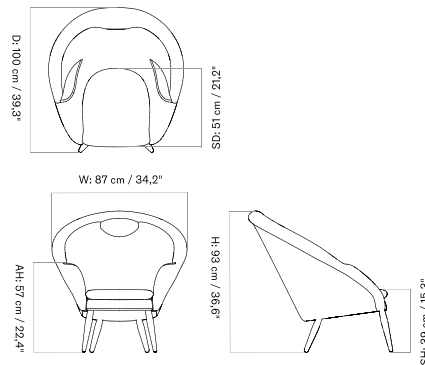

ODA LOUNGE CHAIR
Designed by *Arnold Madsen*

[BACK TO START](#)

The Oda Lounge Chair is available in a range of textiles and features legs in either natural oak or walnut.

SPEC OPTIONS - *Price Category*

VARIANT TEXTILE	VARIANT LEATHER
Price Category 0 Textile - PC0T <i>Autumn, Kvadrat / Logan, Yarn Collective</i>	Price Category 0 Leather - PC0L -
Price Category 1 Textile - PC1T <i>Baena, Limonta / Sienna, Limonta</i>	Price Category 1 Leather - PC1L -
Price Category 2 Textile - PC2T <i>Hallingdal, Kvadrat / Keiga, Kvadrat / Moss, Kvadrat / Savanna, Kvadrat / Customer Own Material, Customer</i>	Price Category 2 Leather - PC2L -
Price Category 3 Textile - PC3T <i>Cifrado, Kvadrat / Safire, Kvadrat / Serpentine, Kvadrat / Vidar, Kvadrat / Zero, Kvadrat</i>	Price Category 3 Leather - PC3L -

ODA LOUNGE CHAIR - *Prices in EUR*

Production Time Ex. Freight: 6 weeks

MASTER SKU	PRODUCT	PC0T	PC1T	PC2T	PC3T	PC0L	PC1L	PC2L	PC3L
71165 Fact sheet	BASE: Oak, Solid, Natural	4.135 * 3.460,25	4.355 3.644,35	4.565 3.820,08	4.775 3.995,82	-	-	-	-
71165 Fact sheet	BASE: Walnut, Solid	4.565 * 3.820,08	4.775 3.995,82	5.005 4.188,28	5.225 4.372,38	-	-	-	-

Oda Lounge Chair