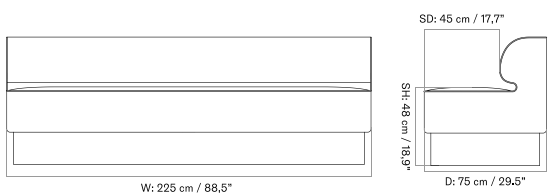

Open Section 225 - Plateau