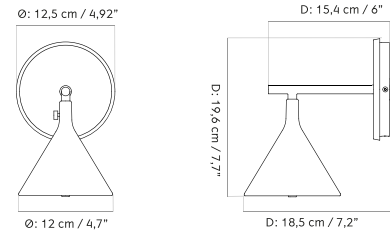

Cast Sconce Wall Lamp - IP44