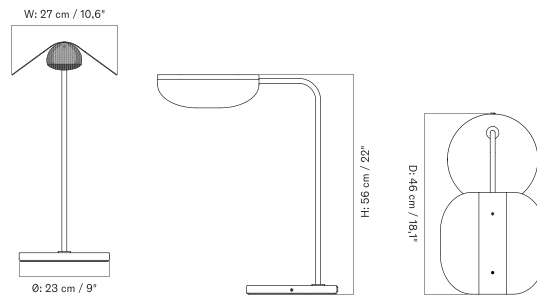

WING TABLE LAMP
Designed by *Kenneth Bergenblad*

[BACK TO START](#)

The Wing Table Lamp features a polished aluminium shade that rotates to direct light where needed.

WING TABLE LAMP - *Prices in EUR*

Stock Item

MASTER SKU	PRODUCT	PRICE
71123-001293 Fact sheet	Aluminium - EU	585 * 489,54

Wing Table Lamp