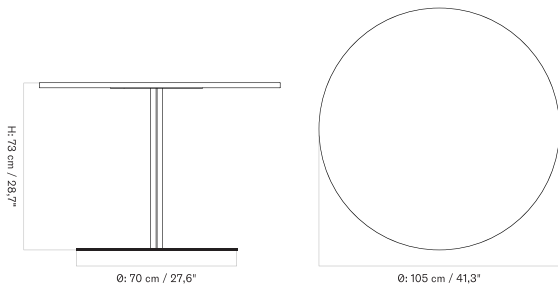

Ø105 Cm - Round Base - Marble and Stone