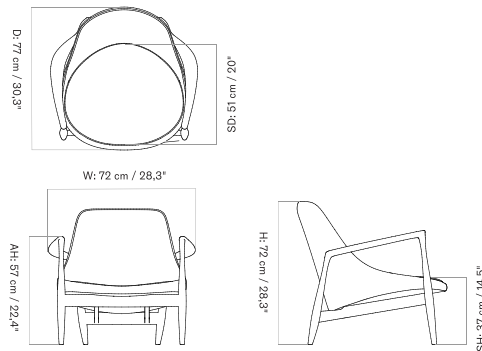

SPEC OPTIONS - *Price Category*

VARIANT TEXTILE	VARIANT LEATHER
Price Category 0 Textile - PC0T <i>Audo Bouclé, Audo / Autumn, Kvadrat / Logan, Yarn Collective</i>	Price Category 0 Leather - PC0L -
Price Category 1 Textile - PC1T <i>Baena, Limonta / Barnum Bouclé, Audo / Illusion, Nevotex / Remix, Kvadrat / Re-Wool, Kvadrat / Sienna, Limonta</i>	Price Category 1 Leather - PC1L <i>Envy, Sørensen Leather / Ultra, Sørensen Leather / Aida, Nevotex</i>
Price Category 2 Textile - PC2T <i>Canvas, Kvadrat / Clay, Kvadrat / Fiord, Kvadrat / Hallingdal, Kvadrat / Keiga, Kvadrat / Moss, Kvadrat / Reflect, Kvadrat / Savanna, Kvadrat / Steelcut Trio, Kvadrat / Customer Own Material, Customer</i>	Price Category 2 Leather - PC2L <i>Dunes, Sørensen Leather / Nuance, Sørensen Leather / Customer Own Leather, Customer</i>
Price Category 3 Textile - PC3T <i>Cifrado, Kvadrat / Safire, Kvadrat / Serpentine, Kvadrat / Vidar, Kvadrat / Zero, Kvadrat</i>	Price Category 3 Leather - PC3L -

ELIZABETH LOUNGE CHAIR - *Prices in EUR*

Production Time Ex. Freight: 6 weeks

MASTER SKU	PRODUCT	PC0T	PC1T	PC2T	PC3T	PC0L	PC1L	PC2L	PC3L
71161 Fact sheet	BASE: Oak, Solid, Natural	4.865 * 4.071,13	5.065 4.238,49	5.285 4.422,59	5.515 4.615,06	-	5.795 4.849,37	6.095 5.100,42	6.385 5.343,10
71161 Fact sheet	BASE: Walnut, Solid	5.155 * 4.313,81	5.355 4.481,17	5.575 4.665,27	5.795 4.849,37	-	6.095 5.100,42	6.385 5.343,10	6.675 5.585,77

Elizabeth Lounge Chair