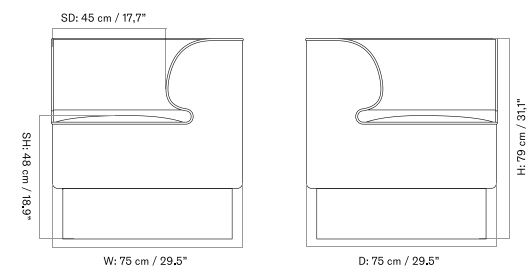

Dining Corner - Plateau