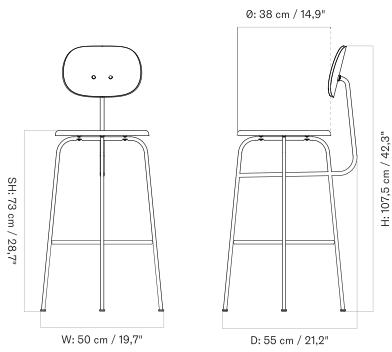

Seat Upholstered