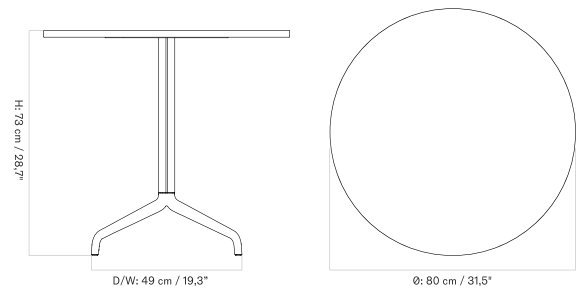

Ø80 Cm - Star Base - Linoleum, Marble, Oak and Stone