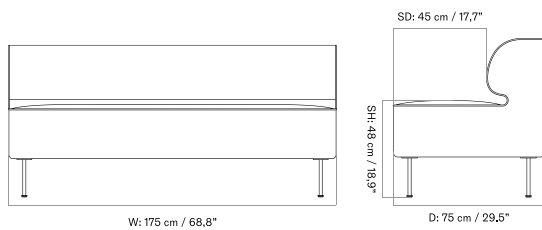

Open Section 175