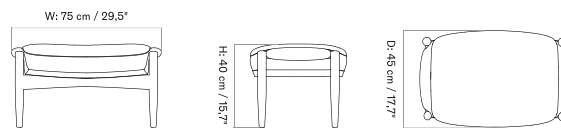

SPEC OPTIONS - *Price Category*

VARIANT TEXTILE	VARIANT LEATHER
Price Category 0 Textile - PC0T <i>Audo Bouclé, Audo / Autumn, Kvadrat / Logan, Yarn Collective</i>	Price Category 0 Leather - PC0L -
Price Category 1 Textile - PC1T <i>Baena, Limonta / Barnum Bouclé, Audo / Illusion, Nevotex / Re-Wool, Kvadrat / Remix, Kvadrat / Sienna, Limonta</i>	Price Category 1 Leather - PC1L <i>Envy, Sørensen Leather / Ultra, Sørensen Leather / Aida, Nevotex</i>
Price Category 2 Textile - PC2T <i>Canvas, Kvadrat / Clay, Kvadrat / Fiord, Kvadrat / Hallingdal, Kvadrat / Keiga, Kvadrat / Moss, Kvadrat / Reflect, Kvadrat / Savanna, Kvadrat / Steelcut Trio, Kvadrat / Customer Own Material, Customer</i>	Price Category 2 Leather - PC2L <i>Dunes, Sørensen Leather / Nuance, Sørensen Leather / Customer Own Leather, Customer</i>
Price Category 3 Textile - PC3T <i>Cifrado, Kvadrat / Safire, Kvadrat / Serpentine, Kvadrat / Vidar, Kvadrat / Zero, Kvadrat</i>	Price Category 3 Leather - PC3L -

THE SEAL OTTOMAN - *Prices in EUR*

Production Time Ex. Freight: 6 weeks

MASTER SKU	PRODUCT	PC0T	PC1T	PC2T	PC3T	PC0L	PC1L	PC2L	PC3L
71170 Fact sheet	BASE: Oak, Solid, Natural	835 * 698,74	1.065 891,21	1.285 1.075,31	1.515 1.267,78	-	1.365 1.142,26	1.585 1.326,36	1.815 1.518,83
71170 Fact sheet	BASE: Walnut, Solid	905 * 757,32	1.145 958,16	1.365 1.142,26	1.585 1.326,36	-	1.515 1.267,78	1.755 1.468,62	1.975 1.652,72

The Seal Ottoman