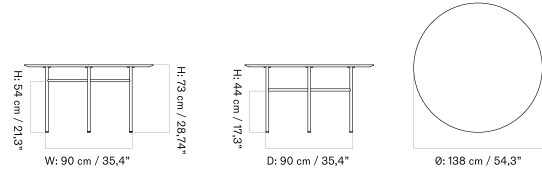

Ø120

Ø138

210 X 95 Cm

200 X 90 Cm

ANDROGYNE DINING TABLE  
Designed by *Danielle Siggerud*

[BACK TO START](#)

The Androgyne Dining Table features a wood base in natural oak or dark stained oak. The table is available in round or rectangular versions, each in two sizes. Round table tops come in wood, stone, and marble. Rectangular table tops are available in natural oak and dark stained oak.