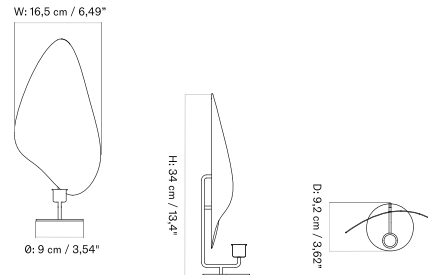

Flambeau Candle Holder - H34