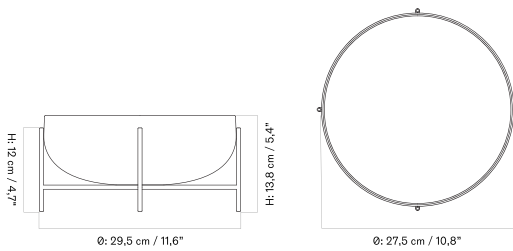

The Echasse Collection includes bowls and vases in a variety of sizes made from mouth-blown glass and paired with brass bases.

ECHASSE COLLECTION - Prices in EUR

Stock Item

MASTER SKU	PRODUCT	PRICE
71038-000918 Fact sheet	Bowl - Large - Glass, Smoke / Brass, Brushed	285 * 238,49
71038-000912 Fact sheet	Vase - Large - Glass, Smoke / Brass, Brushed	585 * 489,54
71038-000907 Fact sheet	Vase - Medium - Glass, Smoke / Brass, Brushed	385 * 322,18
71038-001046 Fact sheet	Vase - Small - Glass, Amber / Brass, Bronzed	205 * 171,55
71038-001047 Fact sheet	Vase - Small - Glass, Smoke / Brass, Brushed	205 * 171,55

Echasse Collection - Bowl Large