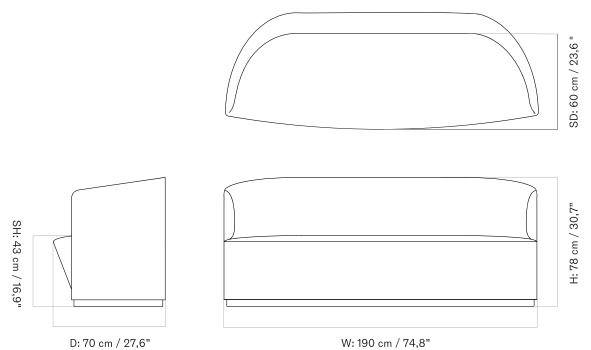

The Tearoom Sofa is available in a range of textiles and offered in a high back version, with the option to add a power outlet.

SPEC OPTIONS - Price Category

VARIANT TEXTILE	VARIANT LEATHER
Price Category 0 Textile - PC0T <i>Audo Bouclé, Audo / Autumn, Kvadrat / Logan, Yarn Collective / Parcot, Limonta</i>	Price Category 0 Leather - PC0L -
Price Category 1 Textile - PC1T <i>Baena, Limonta / Barnum Bouclé, Audo / Champion, Jab / Illusion, Nevotex / Remix, Kvadrat / Re-Wool, Kvadrat / Sienna, Limonta</i>	Price Category 1 Leather - PC1L -
Price Category 2 Textile - PC2T <i>Canvas, Kvadrat / Clay, Kvadrat / Fiord, Kvadrat / Hallingdal, Kvadrat / Keiga, Kvadrat / Moss, Kvadrat / Reflect, Kvadrat / Savanna, Kvadrat / Steelcut Trio, Kvadrat / Customer Own Material, Customer</i>	Price Category 2 Leather - PC2L -
Price Category 3 Textile - PC3T <i>Cifrado, Kvadrat / Safire, Kvadrat / Serpentine, Kvadrat / Vidar, Kvadrat / Zero, Kvadrat</i>	Price Category 3 Leather - PC3L -

HIGH BACK - Prices in EUR

Production Time Ex. Freight: 6 weeks

MASTER SKU	PRODUCT	PC0T	PC1T	PC2T	PC3T	PC0L	PC1L	PC2L	PC3L
71112	EDITION: High Back	4.595	5.235	5.885	6.535	-	-	-	-
Fact sheet		* 3.845,19	4.380,75	4.924,69	5.468,62				

LOW BACK - Prices in EUR

Production Time Ex. Freight: 6 weeks

MASTER SKU	PRODUCT	PC0T	PC1T	PC2T	PC3T	PC0L	PC1L	PC2L	PC3L
71112	EDITION: Low Back	3.785	4.415	5.065	5.565	-	-	-	-
Fact sheet		* 3.167,36	3.694,56	4.238,49	4.656,90				

High Back

Low Back