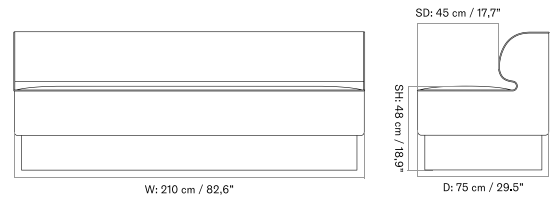

Open Section 210 - Plateau