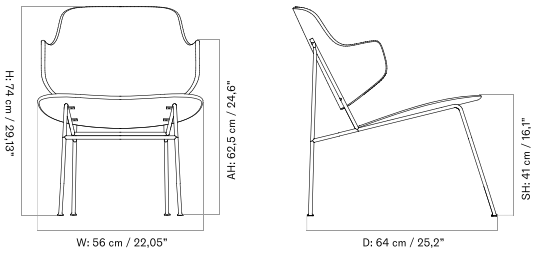

THE PENGUIN LOUNGE CHAIR  
Designed by *Ib Kofod-Larsen Design*

BACK TO START

*Fully Upholstered*

*Seat Upholstered*

*Un-Upholstered*

THE PENGUIN ROCKING CHAIR  
Designed by *Ib Kofod-Larsen Design*

[BACK TO START](#)