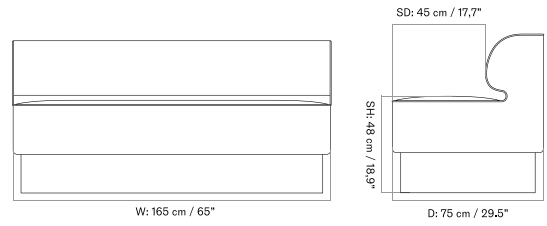

Open Section 165 - Plateau