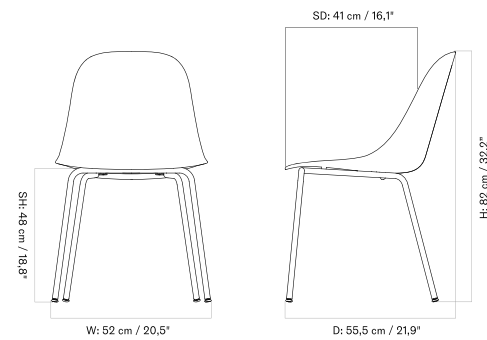

HARBOUR SIDE DINING CHAIR  
Designed by *Norm Architects*

BACK TO START

STAR BASE WITH CASTERS - *Prices in EUR*

Production Time Ex. Freight: 6 weeks

MASTER SKU	PRODUCT	PC0T	PC1T	PC2T	PC3T	PC0L	PC1L	PC2L	PC3L
71106 <a href="#">Fact sheet</a>	BASE: Aluminium, Black	785 * 656,90	935 782,43	1.215 1.016,74	1.455 1.217,57	1.415 1.184,10	1.475 1.234,31	1.635 1.368,20	1.975 1.652,72
71106 <a href="#">Fact sheet</a>	BASE: Aluminium, Polished	785 * 656,90	935 782,43	1.215 1.016,74	1.455 1.217,57	1.415 1.184,10	1.475 1.234,31	1.635 1.368,20	1.975 1.652,72

*4-Legs Base - Wood*

*4-Legs Base - Wood - Upholstered*

*4-Legs Base - Steel*

*4-Legs Base - Steel - Upholstered*

*Star Base With Swivel*

*Star Base With Swivel - Upholstered*

*Star Base With Casters*

*Star Base With Casters - Unholstered*