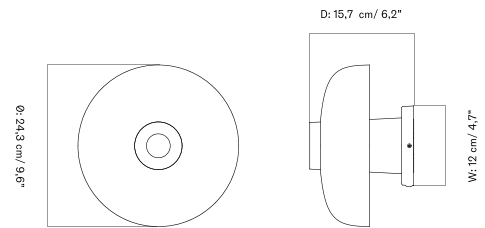

Reverse Wall Lamp - Dimmer Without Cord