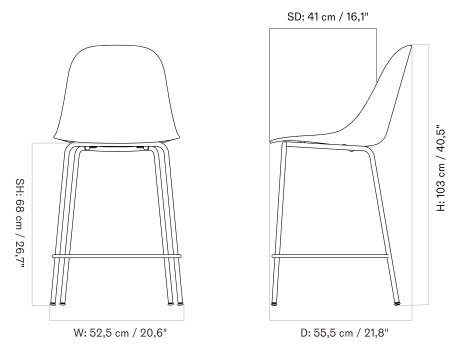

Upholstered