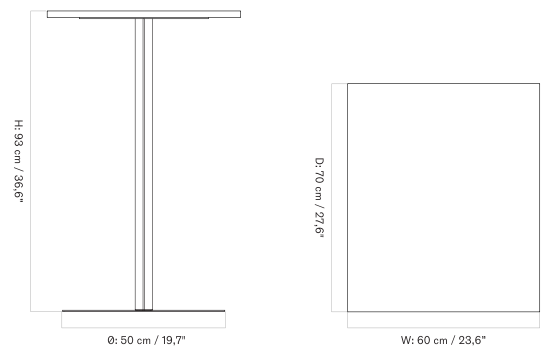

70 X 60 Cm - Star Base - Linoleum, Marble, Oak and Stone

70 X 60 Cm - Round Base - Linoleum, Marble, Oak and Stone