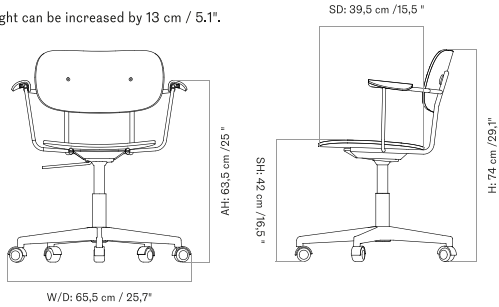

*Fully Upholstered - With Arms*

*Fully Upholstered - Without Arms*

Height can be increased by 13 cm / 5.1".

SD: 40,5 cm / 15.9"

Height can be increased by 13 cm / 5.1".

SD: 40,5 cm / 15.9"

*Seat Upholstered - With Arms*

Height can be increased by 13 cm / 5.1".

*Seat Upholstered - Without Arms*

Height can be increased by 13 cm / 5.1".

*Un-Upholstered - With Arms*

Height can be increased by 13 cm / 5.1".

*Un-Upholstered - Without Arms*

Height can be increased by 13 cm / 5.1".