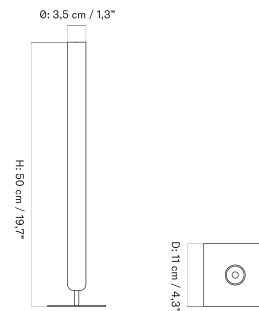

Stance Vase - H50