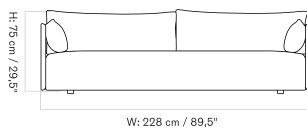

*1 Seater*

*2 Seater*

*3 Seater*

LOOSE COVER FOR TEAROOM CLUB CHAIR  
 Designed by *Nick Ross*

[BACK TO START](#)

The Loose Cover for the Tearoom Club Chair is available in various colours and in two sizes: one for the Tearoom Club Chair and one for the Tearoom Club Chair with Swivel.