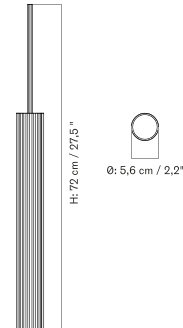

Single - H48