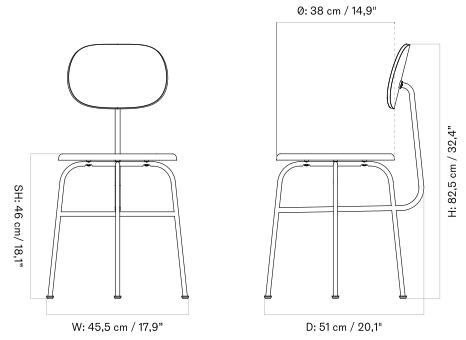

Fully Upholstered