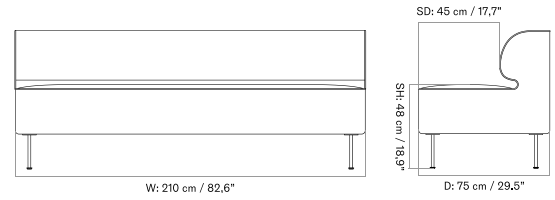

Open Section 210