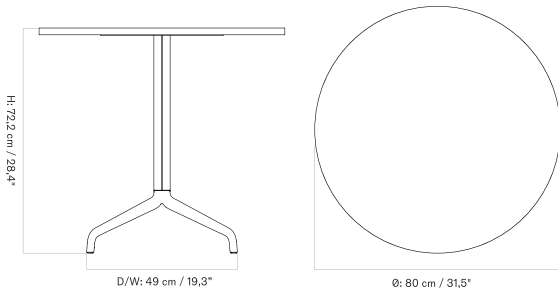

Ø80 - Star Base - Ceramic