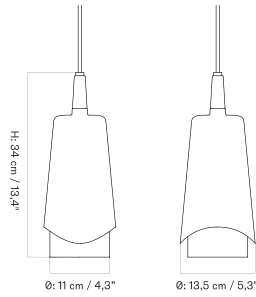

UMANOFF PENDANT
Designed by *Arthur Umanoff Design*

[BACK TO START](#)

The Umanoff Pendant casts a soft glow through its geometric brass and walnut components.

UMANOFF PENDANT - *Prices in EUR*

Stock Item

MASTER SKU	PRODUCT	PRICE
71211-001144 Fact sheet	Brass, Brushed - EU / UK	435 * 364,02

Umanoff Pendant