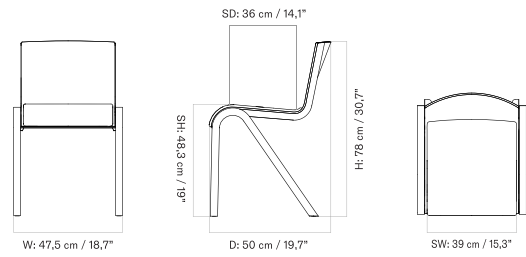

Seat Upholstered