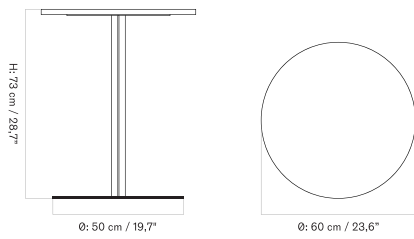

Ø60 - Round Base - Linoleum, Marble, Oak and Stone