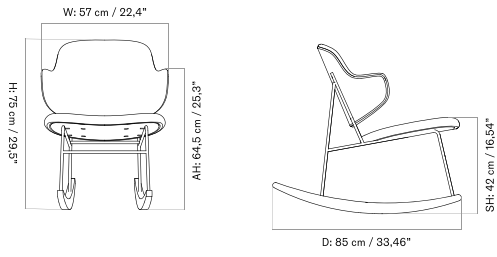

THE PENGUIN ROCKING CHAIR
Designed by *Ib Kofod-Larsen Design*

BACK TO START

Fully Upholstered