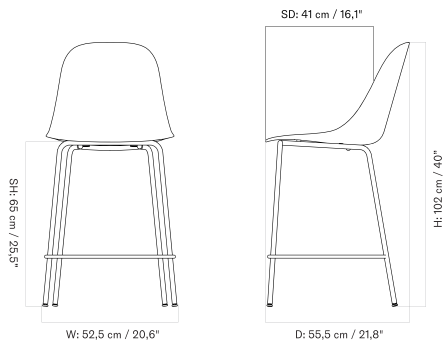

[BACK TO START](#)

The Harbour Side Counter Chair is available in a range of textiles and leathers and features a black powder-coated base with a crossbar.

SPEC OPTIONS - *Price Category*

VARIANT TEXTILE	VARIANT LEATHER
Price Category 0 Textile - PC0T <i>Audo Bouclé, Audo / Logan, Yarn Collective / Autumn, Kvadrat / Parcot, Limonta</i>	Price Category 0 Leather - PC0L <i>Sierra, Camo</i>
Price Category 1 Textile - PC1T <i>Baena, Limonta / Barnum Bouclé, Audo / Champion, Jab / Illusion, Nevotex / Remix, Kvadrat / Re-Wool, Kvadrat / Sienna, Limonta</i>	Price Category 1 Leather - PC1L <i>Aida, Nevotex / Dakar, Nevotex / Ultra, Sørensen Leather</i>
Price Category 2 Textile - PC2T <i>Canvas, Kvadrat / Clay, Kvadrat / Fiord, Kvadrat / Hallingdal, Kvadrat / Keiga, Kvadrat / Moss, Kvadrat / Reflect, Kvadrat / Savanna, Kvadrat / Steelcut Trio, Kvadrat / Customer Own Material, Customer</i>	Price Category 2 Leather - PC2L <i>Dunes, Sørensen Leather / Nuance, Sørensen Leather / Customer Own Leather, Customer</i>
Price Category 3 Textile - PC3T <i>Cifrado, Kvadrat / Safire, Kvadrat / Serpentine, Kvadrat / Vidar, Kvadrat / Zero, Kvadrat</i>	Price Category 3 Leather - PC3L -

HARBOUR SIDE COUNTER CHAIR - *Prices in EUR*

Production Time Ex. Freight: 6 weeks

MASTER SKU	PRODUCT	PC0T	PC1T	PC2T	PC3T	PC0L	PC1L	PC2L	PC3L
71098	BASE: Steel, Black	655	755	965	1.195	1.165	1.225	1.305	1.585
<u>Fact sheet</u>		* 548,12	631,80	807,53	1.000	974,90	1.025,10	1.092,05	1.326,36

Un-Upholstered