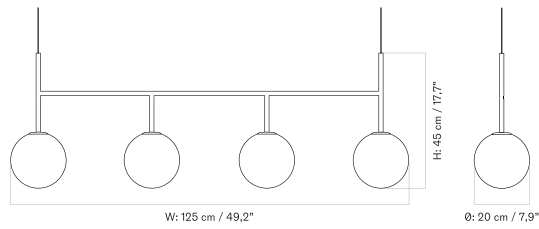

TR BULB SUSPENSION FRAME
Designed by *Tim Rundle*

[BACK TO START](#)

The TR Bulb Suspension Frame features dimmable LED bulbs and is available in black steel and polished steel.

TR BULB SUSPENSION FRAME - *Prices in EUR*

Stock Item

MASTER SKU	PRODUCT	PRICE
71133-001410 Fact sheet	Steel, Black - EU / UK - Matt Bulb	885 * 740,59
71133-001313 Fact sheet	Steel, Polished - EU / UK - Matt Bulb	895 * 748,95

TR Bulb Suspension Frame