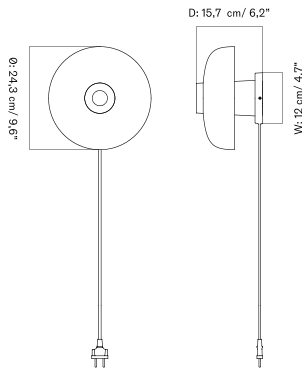

REVERSE WALL LAMP
Designed by *Aleksandar Lazic*

[BACK TO START](#)

Featuring a curved bronzed aluminium shade and an untreated stone base, the Reverse Wall Lamp is dimmable. The dimmer is integrated on the knob or enabled when hardwired, depending on the version.

REVERSE WALL LAMP - Prices in EUR

Stock Item

MASTER SKU	PRODUCT	PRICE
71230-007325 Fact sheet	Travertine, Sand/Alu., Bronzed - EU - On-Lamp Dimmer With Cord	385 * 322,18
71230-018909 Fact sheet	Travertine, Sand/Alu., Bronzed - EU / UK - In-Wall Dimmer Without Cord	375 * 313,81

Reverse Wall Lamp - Dimmer With Cord