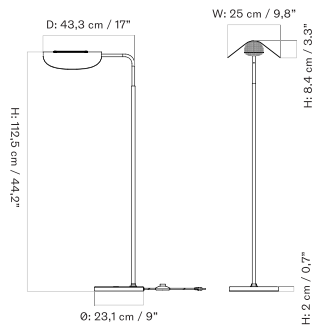

Stock Item

MASTER SKU	PRODUCT	PRICE
71124-001290	Aluminium - EU	835
<a href="#">Fact sheet</a>		* 698,74

*Wing Floor Lamp*

WING FLOOR LAMP  
Designed by *Kenneth Bergenblad*

[BACK TO START](#)

Wing Floor Lamp is designed with dual tilt mechanism for precise control of light direction. Available in polished aluminium (with white inner shade) or brown bronzed aluminium (with black inner shade).