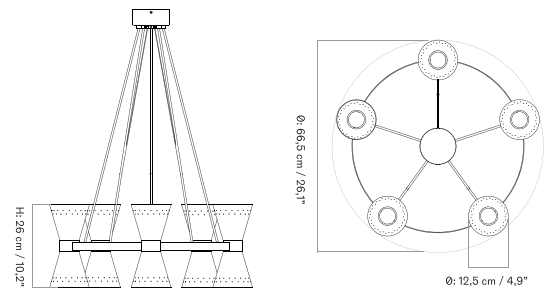

Collector Chandelier - 5