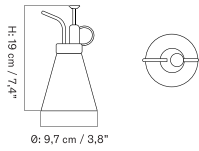

Ø: 20 cm / 7.8"

---

*Watering Stick - H26*

---

*Watering Stick - H36*

---

*Plant Mister*