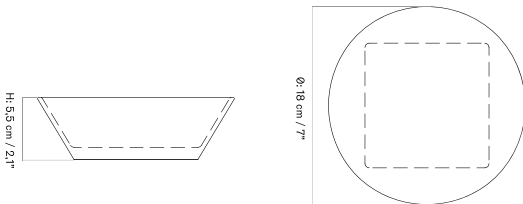

---

*Small*

---

*Medium*

---

*Large*

The Ignus Flameless Candle comes in various sculptural forms and uses LED technology and battery power to create a soft light. Each candle is dimmable to three settings.