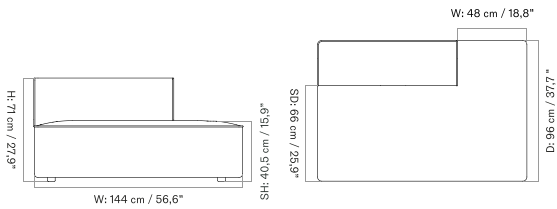

*Open End 144*

*Corner 144*

*Open Section 96*

*Corner 96*

*Corner 192*

*Pouf 96*

*Chaise Longue 144*

The Eave collection comes in a variation of individual modules along with a selection of pre-configured combinations, available in a wide range of upholstery.