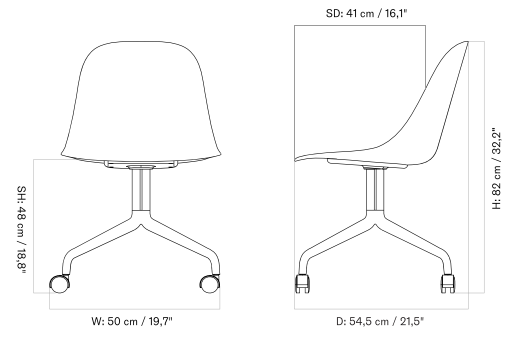

HARBOUR SIDE DINING CHAIR  
Designed by *Norm Architects*

BACK TO START

STAR BASE WITH CASTERS - *Prices in EUR*

Production Time Ex. Freight: 6 weeks

MASTER SKU	PRODUCT	PC0T	PC1T	PC2T	PC3T	PC0L	PC1L	PC2L	PC3L
71106 <a href="#">Fact sheet</a>	BASE: Aluminium, Black	785 * 656,90	935 782,43	1.215 1.016,74	1.455 1.217,57	1.415 1.184,10	1.475 1.234,31	1.635 1.368,20	1.975 1.652,72
71106 <a href="#">Fact sheet</a>	BASE: Aluminium, Polished	785 * 656,90	935 782,43	1.215 1.016,74	1.455 1.217,57	1.415 1.184,10	1.475 1.234,31	1.635 1.368,20	1.975 1.652,72

*4-Legs Base - Wood*

*4-Legs Base - Wood - Upholstered*

*4-Legs Base - Steel*

*4-Legs Base - Steel - Upholstered*

*Star Base With Swivel*

*Star Base With Swivel - Upholstered*

*Star Base With Casters*

*Star Base With Casters - Unholstered*