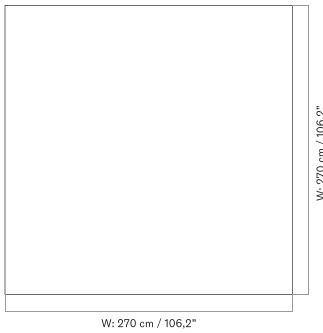

The Duomo Rug is available in two sizes and three colours:
Limestone Beige, Terracotta Red, and Marble Grey.

270 X 270 CM - Prices in EUR

Stock Item

MASTER SKU	PRODUCT	PRICE
71004-000415 Fact sheet	270 x 270 cm - Limestone, Beige	1.795 * 1.502,09
71004-000417 Fact sheet	270 x 270 cm - Marble, Grey	1.795 * 1.502,09
71004-000416 Fact sheet	270 x 270 cm - Terracotta, Red	1.795 * 1.502,09

200 X 300 CM - Prices in EUR

Stock Item

MASTER SKU	PRODUCT	PRICE
71004-000412 Fact sheet	200 x 300 cm - Limestone, Beige	2.075 * 1.736,40
71004-000414 Fact sheet	200 x 300 cm - Marble, Grey	2.075 * 1.736,40
71004-000413 Fact sheet	200 x 300 cm - Terracotta, Red	2.075 * 1.736,40

270X270 Cm