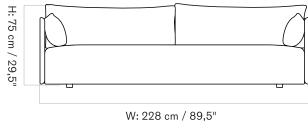

1 Seater

2 Seater

3 Seater