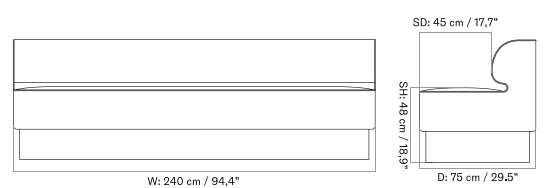

Open Section 240 - Plateau