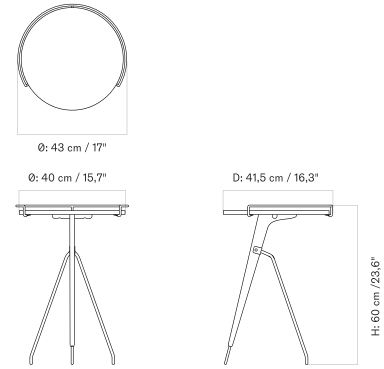

UMANOFF TABLE
Designed by *Arthur Umanoff Design*

[BACK TO START](#)

The Umanoff Table is available in two sizes, comes in walnut, and includes brushed brass details.

SIDE - Prices in EUR

Stock Item

MASTER SKU	PRODUCT	PRICE
71153-002062 Fact sheet	Side - Walnut, Solid / Brass, Brushed - H45 cm	835 * 698,74
71153-002067 Fact sheet	Side - Walnut, Solid / Brass, Brushed - H60 cm	985 * 824,27

Side - H60