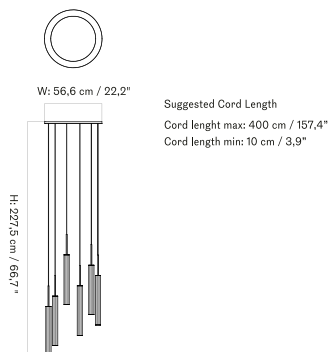

Tubulaire Chandelier - 6