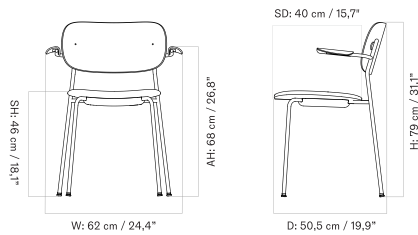

CO DINING CHAIR, OUTDOOR
Designed by *Norm Architects*

[BACK TO START](#)

Made from recycled plastic, the Co Dining Chair, Outdoor is available with or without armrests and comes in ivory or olive. Stacks up to 20 chairs high.

CO DINING CHAIR, OUTDOOR - *Prices in EUR*

Production Time Ex. Freight: 3 weeks

MASTER SKU	PRODUCT	PRICE
71154-009041 Fact sheet	Un-Upholstered - 4-Legs Base - Steel, Ivory - Plastic, Ivory - With arms - Plastic, Ivory	425 * 355,65
71154-009040 Fact sheet	Un-Upholstered - 4-Legs Base - Steel, Ivory - Plastic, Ivory - Without arms	355 * 297,07
71154-004689 Fact sheet	Un-Upholstered - 4-Legs Base - Steel, Olive - Plastic, Olive - With arms - Plastic, Olive	425 * 355,65
71154-004688 Fact sheet	Un-Upholstered - 4-Legs Base - Steel, Olive - Plastic, Olive - Without arms	355 * 297,07

Co Dining Chair, Outdoor - With Arms