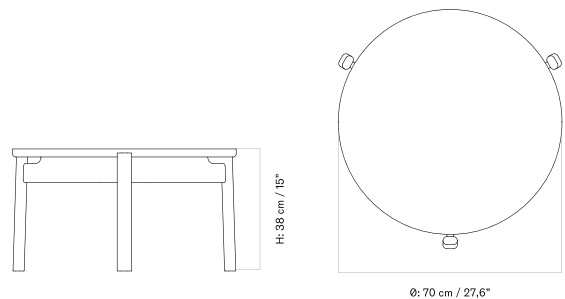

PASSAGE LOUNGE TABLE
Designed by *Kroeyer-Saetter-Lassen*

[BACK TO START](#)

The Passage Lounge Table comes in three sizes and is available in natural oak and dark stained oak.

Ø50 CM - Prices in EUR

Stock Item

MASTER SKU	PRODUCT	PRICE
71278-017376 Fact sheet	Oak, Solid, Dark Stained - Ø50 cm	545 * 456,07
71278-017377 Fact sheet	Oak, Solid, Natural - Ø50 cm	545 * 456,07

Ø70 CM - Prices in EUR

Stock Item

MASTER SKU	PRODUCT	PRICE
71278-017374 Fact sheet	Oak, Solid, Dark Stained - Ø70 cm	825 * 690,38
71278-017375 Fact sheet	Oak, Solid, Natural - Ø70 cm	825 * 690,38

Ø90 CM - Prices in EUR

Stock Item

MASTER SKU	PRODUCT	PRICE
71278-017372 Fact sheet	Oak, Solid, Dark Stained - Ø90 cm	1.105 * 924,69
71278-017373 Fact sheet	Oak, Solid, Natural - Ø90 cm	1.105 * 924,69

Ø50 Cm

Ø70 Cm