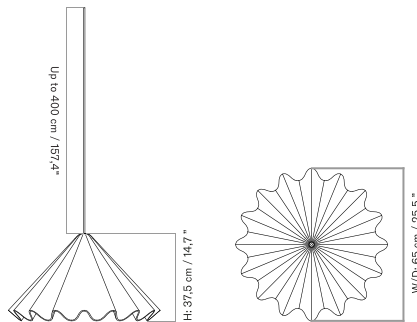

DANCING PENDANT
Designed by *Iskos-Berlin*

[BACK TO START](#)

Available in medium and large, the Dancing Pendant Lamp is an expressive statement piece made from recycled plastic bottles.

DANCING PENDANT - Prices in EUR

Stock Item

MASTER SKU	PRODUCT	PRICE
71212-001141 Fact sheet	Offwhite - EU / UK - Ø65 cm	725 * 606,69
71212-001142 Fact sheet	Offwhite - EU / UK - Ø95 cm	1.005 * 841

Dancing Pendant - Ø65