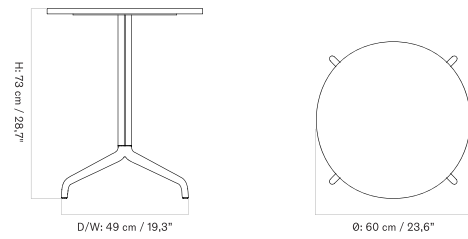

*Ø80 Cm - Round Base - Linoleum, Marble, Oak and Stone*

*Ø80 - Star Base - Ceramic*

*Ø80 Cm - Star Base - Linoleum, Marble, Oak and Stone*

*Ø60 - Round Base - Linoleum, Marble, Oak and Stone*

*Ø60 - Star Base - Linoleum, Marble, Oak and Stone*