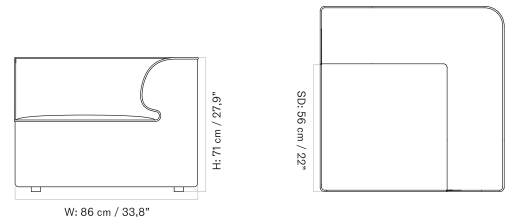

*Open Section 86*

*Corner 86*

*Open End 129*

*Pouf 86*

*Chaise Longue 129*

*Corner 172*

*Corner 129*

EAVE MODULAR SOFA 75, MODULE  
Designed by *Norm Architects*