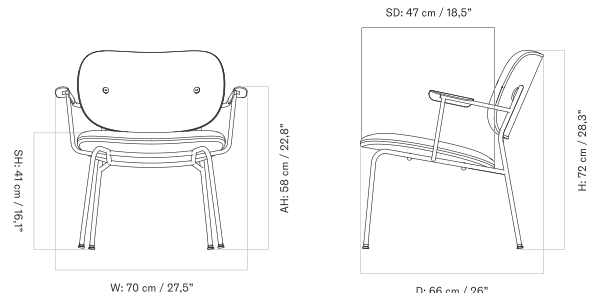

SEAT UPHOLSTERED - *Prices in EUR*

Production Time Ex. Freight: 6 weeks

MASTER SKU	PRODUCT	PC0T	PC1T	PC2T	PC3T	PC0L	PC1L	PC2L	PC3L
71156 Fact sheet	With Arms BASE: Steel, Black BACK: Oak, Veneer, Black	905 *757,32	1.045 874,48	1.085 907,95	1.115 933,05	1.085 907,95	1.125 941,42	1.185 991,63	1.265 1.058,58
71156 Fact sheet	With Arms BASE: Steel, Black BACK: Oak, Veneer, Dark Stained	905 *757,32	1.045 874,48	1.085 907,95	1.115 933,05	1.085 907,95	1.125 941,42	1.185 991,63	1.265 1.058,58
71156 Fact sheet	With Arms BASE: Steel, Black BACK: Oak, Veneer, Natural	905 *757,32	1.045 874,48	1.085 907,95	1.115 933,05	1.085 907,95	1.125 941,42	1.185 991,63	1.265 1.058,58

FULLY UPHOLSTERED - *Prices in EUR*

Production Time Ex. Freight: 6 weeks

MASTER SKU	PRODUCT	PC0T	PC1T	PC2T	PC3T	PC0L	PC1L	PC2L	PC3L
71156 Fact sheet	With Arms BASE: Steel, Black	1.125 *941,42	1.265 1.058,58	1.345 1.125,52	1.415 1.184,10	1.235 1.033,47	1.415 1.184,10	1.475 1.234,31	1.545 1.292,89

Seat Upholstered

Fully Upholstered