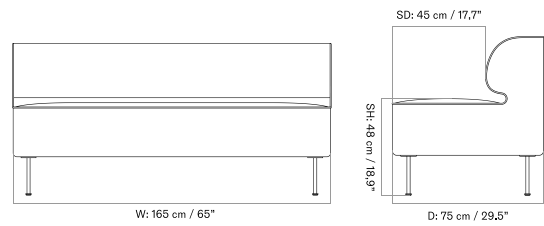

Open Section 165