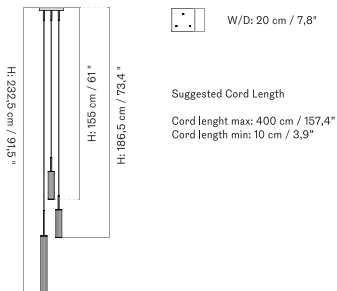

Cluster - H24, H48