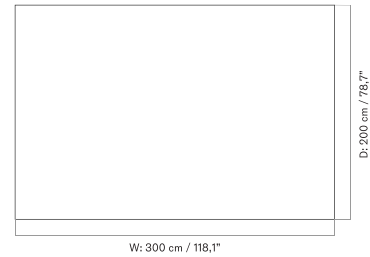

The Duomo Rug is available in two sizes and three colours:
Limestone Beige, Terracotta Red, and Marble Grey.

270 X 270 CM - Prices in EUR

Stock Item

MASTER SKU	PRODUCT	PRICE
71004-000415 Fact sheet	270 x 270 cm - Limestone, Beige	1.795 * 1.502,09
71004-000417 Fact sheet	270 x 270 cm - Marble, Grey	1.795 * 1.502,09
71004-000416 Fact sheet	270 x 270 cm - Terracotta, Red	1.795 * 1.502,09

200 X 300 CM - Prices in EUR

Stock Item

MASTER SKU	PRODUCT	PRICE
71004-000412 Fact sheet	200 x 300 cm - Limestone, Beige	2.075 * 1.736,40
71004-000414 Fact sheet	200 x 300 cm - Marble, Grey	2.075 * 1.736,40
71004-000413 Fact sheet	200 x 300 cm - Terracotta, Red	2.075 * 1.736,40

270X270 Cm

300X200 Cm