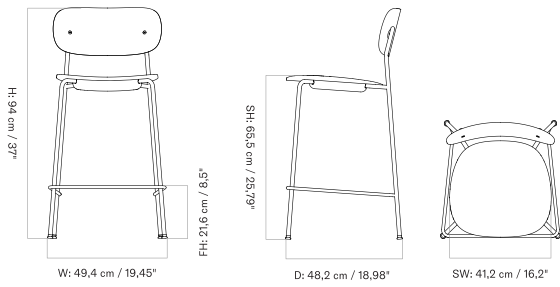

Un-Upholstered