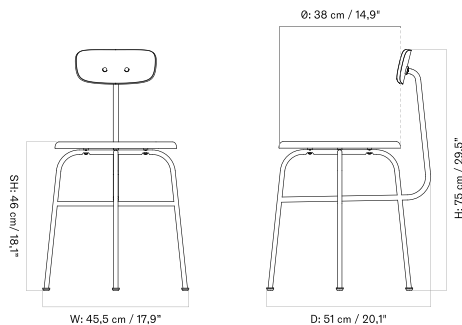

SEAT UPHOLSTERED - *Prices in EUR*

Production Time Ex. Freight: 6 weeks

MASTER SKU	PRODUCT	PC0T	PC1T	PC2T	PC3T	PC0L	PC1L	PC2L	PC3L
71029 Fact sheet	BASE: Steel, Black BACK: Ash, Veneer, Black Painted	495 * 414,23	535 447,70	575 481,17	615 514,64	575 481,17	615 514,64	655 548,12	715 598,33
71029 Fact sheet	BASE: Steel, Black BACK: Oak, Veneer, Dark Stained	495 * 414,23	535 447,70	575 481,17	615 514,64	575 481,17	615 514,64	655 548,12	715 598,33
71029 Fact sheet	BASE: Steel, Black BACK: Oak, Veneer, Natural	495 * 414,23	535 447,70	575 481,17	615 514,64	575 481,17	615 514,64	655 548,12	715 598,33

UN-UPHOLSTERED - *Prices in EUR*

Production Time Ex. Freight: 3 weeks

MASTER SKU	PRODUCT	PRICE
71029-005675 Fact sheet	Un-Upholstered - 4-Legs Base - Steel, Black - Ash, Veneer, Black Painted	425 * 355,65
71029-005676 Fact sheet	Un-Upholstered - 4-Legs Base - Steel, Black - Oak, Veneer, Dark Stained	425 * 355,65
71029-005674 Fact sheet	Un-Upholstered - 4-Legs Base - Steel, Black - Oak, Veneer, Natural	425 * 355,65

Seat Upholstered