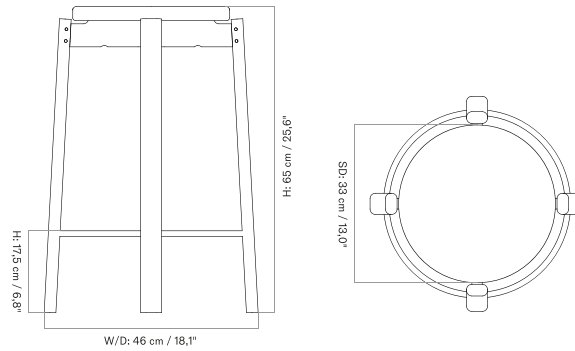

PASSAGE COUNTER STOOL

Designed by *Kroeyer-Saetter-Lassen*

[BACK TO START](#)

The Passage Counter Stool is available in natural oak and dark stained oak and features a steel footring. The stool is stackable.

PASSAGE COUNTER STOOL - Prices in EUR

Stock Item

MASTER SKU	PRODUCT	PRICE
71276-017381 Fact sheet	Un-Upholstered - Oak, Solid, Dark Stained - Steel, Solid, Stainless	545 * 456,07
71276-017380 Fact sheet	Un-Upholstered - Oak, Solid, Natural - Steel, Solid, Stainless	545 * 456,07

Passage Counter Stool