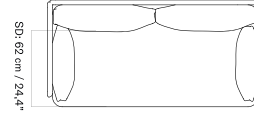

*1 Seater*

*2 Seater*

*3 Seater*

LOOSE COVER FOR TEAROOM CLUB CHAIR  
 Designed by *Nick Ross*

[BACK TO START](#)

The Loose Cover for the Tearoom Club Chair is available in various colours and in two sizes: one for the Tearoom Club Chair and one for the Tearoom Club Chair with Swivel.