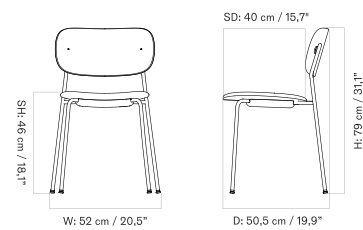

Co Dining Chair, Outdoor - Without Arms