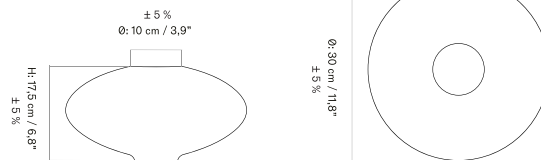

SURROUND VASE
Designed by *Colin King Studio LLC*

[BACK TO START](#)

Made from mango wood, the Surround Vase is crafted from a single piece to showcase the natural grain patterns.

SURROUND VASE - *Prices in EUR*

Stock Item

MASTER SKU	PRODUCT	PRICE
71193-001003 Fact sheet	Mango Wood, Brown	185 * 154,81

Surround Vase