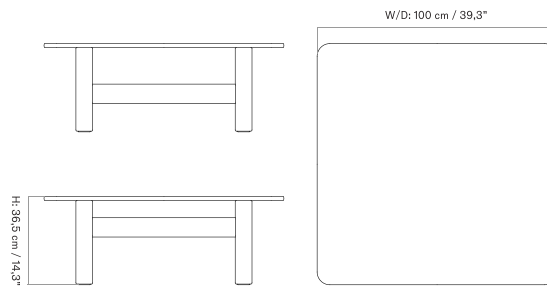

BRASILIA LOUNGE TABLE
Designed by *Anderssen & Voll*

[BACK TO START](#)

Available in natural oak, dark stained oak, or walnut, the Brasilia Lounge Table features a tempered glass top.

BRASILIA LOUNGE TABLE - *Prices in EUR*

Stock Item

MASTER SKU	PRODUCT	PRICE
71021-002147 Fact sheet	Oak, Solid, Dark Stained - Glass, Clear	2.125 * 1.778,24
71021-002146 Fact sheet	Oak, Solid, Natural - Glass, Clear	2.125 * 1.778,24
71021-002148 Fact sheet	Walnut, Solid - Glass, Clear	2.565 * 2.146,44

Brasilia Lounge Table