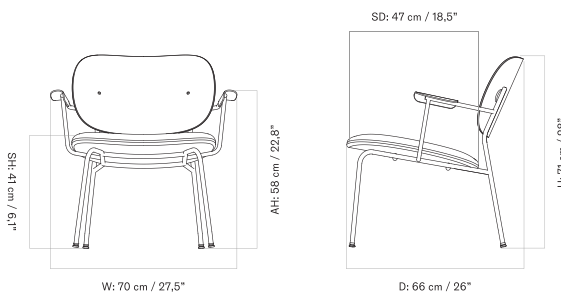

SEAT UPHOLSTERED - *Prices in EUR*

Production Time Ex. Freight: 6 weeks

MASTER SKU	PRODUCT	PC0T	PC1T	PC2T	PC3T	PC0L	PC1L	PC2L	PC3L
71156 Fact sheet	With Arms BASE: Steel, Black BACK: Oak, Veneer, Black	905 *757,32	1.045 874,48	1.085 907,95	1.115 933,05	1.085 907,95	1.125 941,42	1.185 991,63	1.265 1.058,58
71156 Fact sheet	With Arms BASE: Steel, Black BACK: Oak, Veneer, Dark Stained	905 *757,32	1.045 874,48	1.085 907,95	1.115 933,05	1.085 907,95	1.125 941,42	1.185 991,63	1.265 1.058,58
71156 Fact sheet	With Arms BASE: Steel, Black BACK: Oak, Veneer, Natural	905 *757,32	1.045 874,48	1.085 907,95	1.115 933,05	1.085 907,95	1.125 941,42	1.185 991,63	1.265 1.058,58

FULLY UPHOLSTERED - *Prices in EUR*

Production Time Ex. Freight: 6 weeks

MASTER SKU	PRODUCT	PC0T	PC1T	PC2T	PC3T	PC0L	PC1L	PC2L	PC3L
71156 Fact sheet	With Arms BASE: Steel, Black	1.125 *941,42	1.265 1.058,58	1.345 1.125,52	1.415 1.184,10	1.235 1.033,47	1.415 1.184,10	1.475 1.234,31	1.545 1.292,89

Seat Upholstered

Fully Upholstered