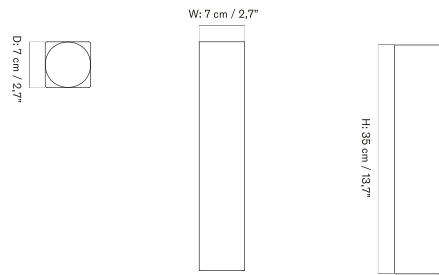

Ignus Flameless Candle - H35