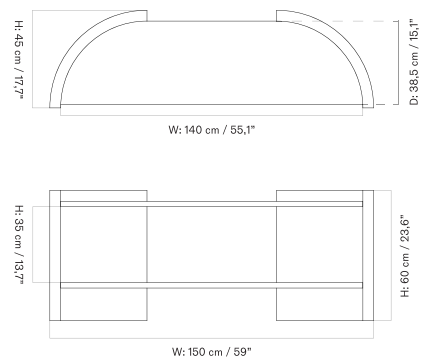

Crescent Shelving - H60