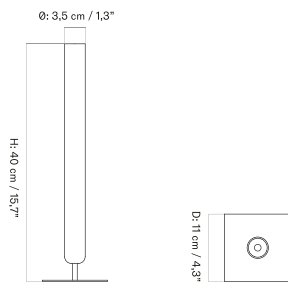

STANCE VASE
Designed by *Colin King Studio LLC*

[BACK TO START](#)

The Stance Vase is made of bronzed brass and comes in two heights: H40 and H50.

STANCE VASE - Prices in EUR

Stock Item

MASTER SKU	PRODUCT	PRICE
71036-001035 Fact sheet	H40 cm - Brass, Bronzed	235 * 196,65
71036-001036 Fact sheet	H50 cm - Brass, Bronzed	245 * 205,02

Stance Vase - H40