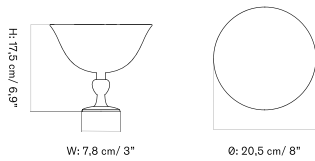

The Pavot Collection includes a vase, a bowl, and a centerpiece.
Each piece is aluminium-cast and hand-finished.

PAVOT COLLECTION - *Prices in EUR*

Stock Item

MASTER SKU	PRODUCT	PRICE
71291-018801 Fact sheet	Bowl - Aluminium, Bronzed	195 *163,18
71291-018794 Fact sheet	Centerpiece - Aluminium, Bronzed	295 *246,86
71291-018800 Fact sheet	Vase - Aluminium, Bronzed	195 *163,18

Pavot Collection - Bowl