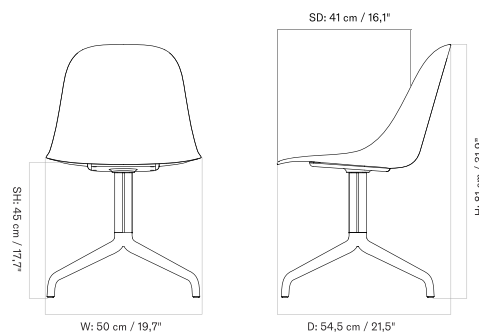

HARBOUR SIDE DINING CHAIR  
Designed by *Norm Architects*

BACK TO START

STAR BASE WITH CASTERS - *Prices in EUR*

Production Time Ex. Freight: 6 weeks

MASTER SKU	PRODUCT	PC0T	PC1T	PC2T	PC3T	PC0L	PC1L	PC2L	PC3L
71106 <a href="#">Fact sheet</a>	BASE: Aluminium, Black	785 * 656,90	935 782,43	1.215 1.016,74	1.455 1.217,57	1.415 1.184,10	1.475 1.234,31	1.635 1.368,20	1.975 1.652,72
71106 <a href="#">Fact sheet</a>	BASE: Aluminium, Polished	785 * 656,90	935 782,43	1.215 1.016,74	1.455 1.217,57	1.415 1.184,10	1.475 1.234,31	1.635 1.368,20	1.975 1.652,72

*4-Legs Base - Wood*

*4-Legs Base - Wood - Upholstered*

*4-Legs Base - Steel*

*4-Legs Base - Steel - Upholstered*

*Star Base With Swivel*

*Star Base With Swivel - Upholstered*

*Star Base With Casters*

*Star Base With Casters - Unholstered*