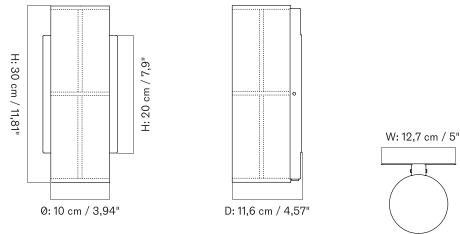

HASHIRA WALL LAMP
Designed by *Norm Architects*

[BACK TO START](#)

The Hashira Wall Lamp features a handmade linen shade, a powder-coated steel base, and a dimmer function.

HASHIRA WALL LAMP - *Prices in EUR*

Stock Item

MASTER SKU	PRODUCT	PRICE
71203-001429	Textile, Raw - EU	245
Fact sheet		* 205,02

Hashira Wall Lamp