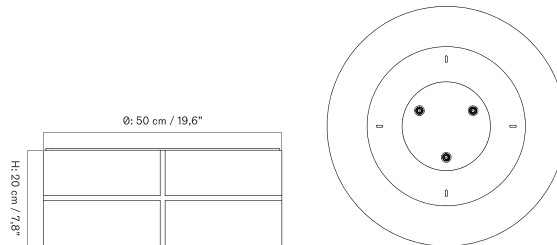

HASHIRA CEILING LAMP
Designed by *Norm Architects*

[BACK TO START](#)

The Hashira Ceiling Lamp sits flush against the ceiling and features a handmade linen shade.

HASHIRA CEILING LAMP - *Prices in EUR*

Stock Item

MASTER SKU	PRODUCT	PRICE
71206-001146 Fact sheet	Textile, Raw - EU / UK	465 * 389,12

Hashira Ceiling Lamp