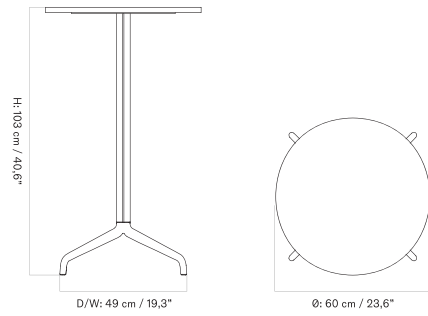

*Ø80 Cm - Round Base - Linoleum, Marble, Oak and Stone*

*Ø80 Cm - Star Base - Ceramic*

*Ø80 Cm - Star Base - Linoleum, Marble, Oak and Stone*

*Ø60 - Round Base*

*Ø60 - Star Base*