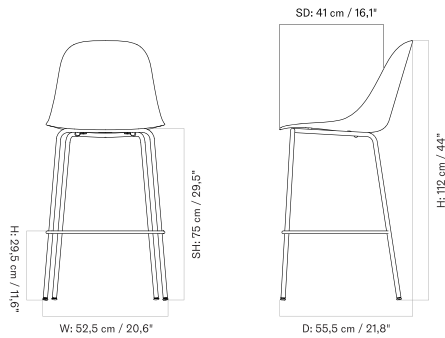

[BACK TO START](#)

The Harbour Side Bar Chair is available in a range of textiles and leathers and features a black powder-coated base with a crossbar.

SPEC OPTIONS - *Price Category*

VARIANT TEXTILE	VARIANT LEATHER
Price Category 0 Textile - PC0T <i>Audo Bouclé, Audo / Logan, Yarn Collective / Autumn, Kvadrat / Parcot, Limonta</i>	Price Category 0 Leather - PC0L <i>Sierra, Camo</i>
Price Category 1 Textile - PC1T <i>Baena, Limonta / Barnum Bouclé, Audo / Champion, Jab / Illusion, Nevotex / Remix, Kvadrat / Re-Wool, Kvadrat / Sienna, Limonta</i>	Price Category 1 Leather - PC1L <i>Aida, Nevotex / Dakar, Nevotex / Ultra, Sørensen Leather</i>
Price Category 2 Textile - PC2T <i>Canvas, Kvadrat / Clay, Kvadrat / Fiord, Kvadrat / Hallingdal, Kvadrat / Keiga, Kvadrat / Moss, Kvadrat / Reflect, Kvadrat / Savanna, Kvadrat / Steelcut Trio, Kvadrat / Customer Own Material, Customer</i>	Price Category 2 Leather - PC2L <i>Dunes, Sørensen Leather / Nuance, Sørensen Leather / Customer Own Leather, Customer</i>
Price Category 3 Textile - PC3T <i>Cifrado, Kvadrat / Safire, Kvadrat / Serpentine, Kvadrat / Vidar, Kvadrat / Zero, Kvadrat</i>	Price Category 3 Leather - PC3L -

HARBOUR SIDE BAR CHAIR - *Prices in EUR*

Production Time Ex. Freight: 6 weeks

MASTER SKU	PRODUCT	PC0T	PC1T	PC2T	PC3T	PC0L	PC1L	PC2L	PC3L
71097	BASE: Steel, Black	655	755	965	1.195	1.165	1.225	1.305	1.585
Fact sheet		* 548,12	631,80	807,53	1.000	974,90	1.025,10	1.092,05	1.326,36

Un-Upholstered