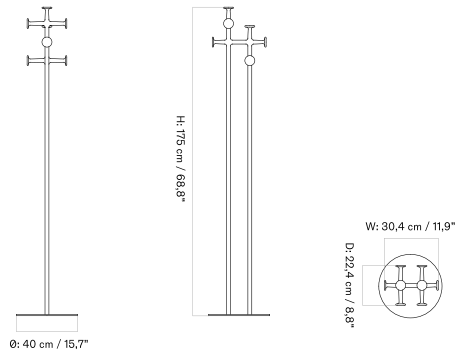

Wall - Large

Floor

Wall - Medium