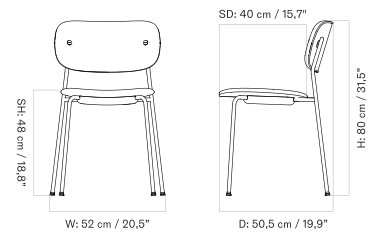

Fully Upholstered - Without Arms