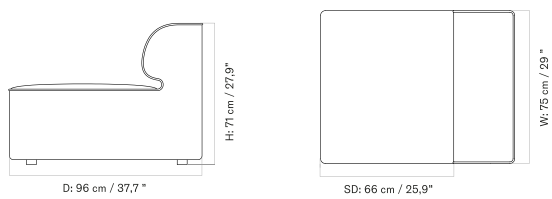

Open Section 96