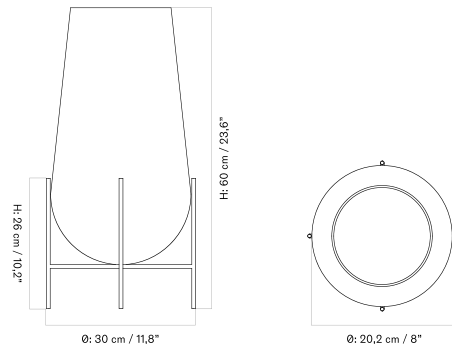

Echasse Collection - Vase Large