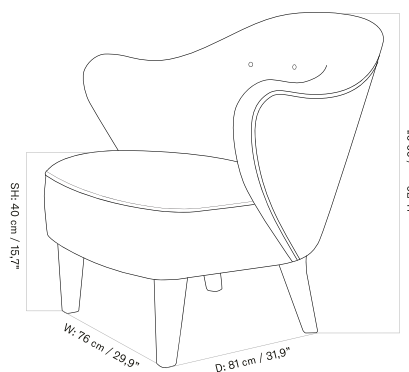

INGEBORG LOUNGE CHAIR - *Prices in EUR*

Production Time Ex. Freight: 6 weeks

MASTER SKU	PRODUCT	PC0T	PC1T	PC2T	PC3T	PC0L	PC1L	PC2L	PC3L
71138 Fact sheet	BASE: Oak, Solid, Dark Stained BUTTONS: Same as upholstery	2.535 * 2.121,34	2.825 2.364,02	3.135 2.623,43	3.365 2.815,90	-	4.405 3.686,19	5.005 4.188,28	5.525 4.623,43
71138 Fact sheet	BASE: Oak, Solid, Dark Stained BUTTONS: Vegetal	2.535 * 2.121,34	2.825 2.364,02	3.135 2.623,43	3.365 2.815,90	-	4.405 3.686,19	5.005 4.188,28	5.525 4.623,43
71138 Fact sheet	BASE: Oak, Solid, Natural BUTTONS: Same as upholstery	2.535 * 2.121,34	2.825 2.364,02	3.135 2.623,43	3.365 2.815,90	-	4.405 3.686,19	5.005 4.188,28	5.525 4.623,43
71138 Fact sheet	BASE: Oak, Solid, Natural BUTTONS: Vegetal	2.535 * 2.121,34	2.825 2.364,02	3.135 2.623,43	3.365 2.815,90	-	4.405 3.686,19	5.005 4.188,28	5.525 4.623,43

Ingeborg Lounge Chair