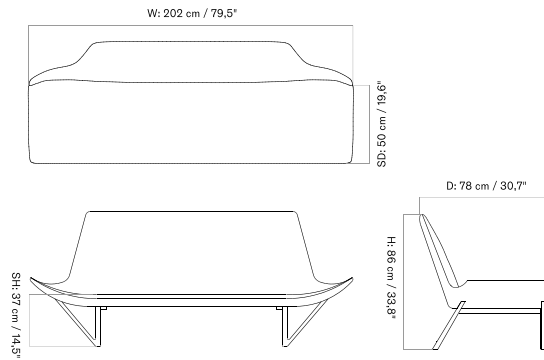

PAGODE SOFA

[BACK TO START](#)

Designed by *Tove & Edvard Kindt-Larsen*

The Pagode Sofa is available in a range of textiles and features legs in either natural oak or walnut.

SPEC OPTIONS - *Price Category*

VARIANT TEXTILE	VARIANT LEATHER
Price Category 0 Textile - PC0T <i>Audo Bouclé, Audo / Logan, Yarn Collective</i>	Price Category 0 Leather - PC0L -
Price Category 1 Textile - PC1T <i>Baena, Limonta / Barnum Bouclé, Audo / Champion, Jab / Remix, Kvadrat / Re-Wool, Kvadrat / Sienna, Limonta</i>	Price Category 1 Leather - PC1L -
Price Category 2 Textile - PC2T <i>Canvas, Kvadrat / Clay, Kvadrat / Fiord, Kvadrat / Hallingdal, Kvadrat / Keiga, Kvadrat / Moss, Kvadrat / Reflect, Kvadrat / Savanna, Kvadrat / Steelcut Trio, Kvadrat / Customer Own Material, Customer</i>	Price Category 2 Leather - PC2L -
Price Category 3 Textile - PC3T <i>Cifrado, Kvadrat / Safire, Kvadrat / Serpentine, Kvadrat / Vidar, Kvadrat / Zero, Kvadrat</i>	Price Category 3 Leather - PC3L -

PAGODE SOFA - *Prices in EUR*

Production Time Ex. Freight: 6 weeks

MASTER SKU	PRODUCT	PC0T	PC1T	PC2T	PC3T	PC0L	PC1L	PC2L	PC3L
71167 Fact sheet	BASE: Oak, Solid, Natural	5.515 * 4.615,06	5.795 4.849,37	6.095 5.100,42	6.385 5.343,10	-	-	-	-
71167 Fact sheet	BASE: Walnut, Solid	5.935 * 4.966,53	6.235 5.217,57	6.525 5.460,25	6.805 5.694,56	-	-	-	-

Pagode Sofa