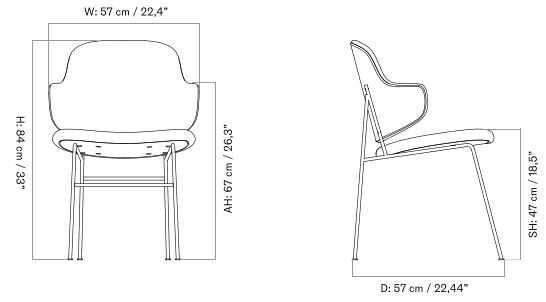

Fully Upholstered