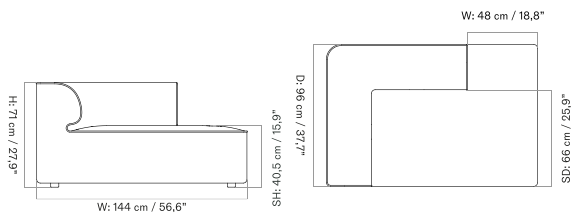

*Open End 144*

*Corner 144*

*Open Section 96*

*Corner 96*

*Corner 192*

*Pouf 96*

*Chaise Longue 144*

The Eave collection comes in a variation of individual modules along with a selection of pre-configured combinations, available in a wide range of upholstery.