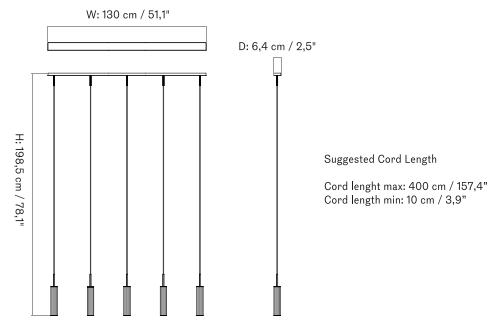

Tubulaire Rail Pendant - 5