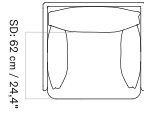

1 Seater

2 Seater

3 Seater