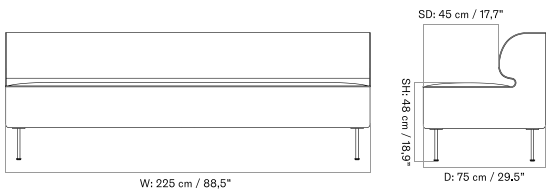

Open Section 225