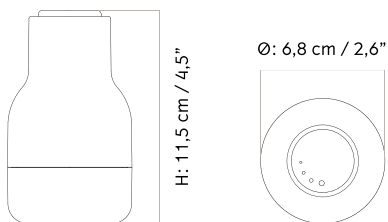

BOTTLE GRINDER
Designed by *Norm Architects*

[BACK TO START](#)

The Bottle Grinder is available in various combinations of colours and materials, including lids in stainless steel, walnut, and beech wood. Also available in a small version.

LARGE - Prices in EUR

Stock Item

MASTER SKU	PRODUCT	PRICE
71190-000754 Fact sheet	Large - Ash, Carbon / Beech	75 * 62,76
71190-000756 Fact sheet	Large - Ash, Carbon / Steel	75 * 62,76
71190-000753 Fact sheet	Large - Ash, Carbon / Walnut	75 * 62,76
71190-001000 Fact sheet	Large - Barley / Walnut	75 * 62,76
71190-000752 Fact sheet	Large - Blues / Beech	75 * 62,76
71190-000879 Fact sheet	Large - Brass, Bronzed / Walnut	135 * 112,97
71190-000758 Fact sheet	Large - Brass, Brushed / Walnut	135 * 112,97
71190-000751 Fact sheet	Large - Ceramic, Sand / Walnut	155 * 129,71
71190-000755 Fact sheet	Large - Hunting Green, Beige / Walnut	75 * 62,76
71190-000757 Fact sheet	Large - Nudes / Walnut	75 * 62,76

SMALL - Prices in EUR

Stock Item

MASTER SKU	PRODUCT	PRICE
71190-000749 Fact sheet	Small - Ash, Carbon / Beech	65 * 54,39
71190-000748 Fact sheet	Small - Blues / Beech	65 * 54,39
71190-000750 Fact sheet	Small - Hunting Green, Beige / Walnut	65 * 54,39

Bottle grinder mini