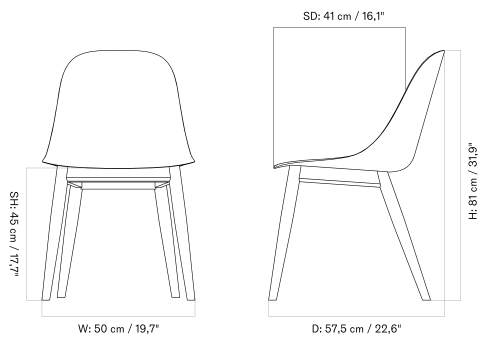

HARBOUR SIDE DINING CHAIR
Designed by *Norm Architects*

BACK TO START

STAR BASE WITH CASTERS - *Prices in EUR*

Production Time Ex. Freight: 6 weeks

MASTER SKU	PRODUCT	PC0T	PC1T	PC2T	PC3T	PC0L	PC1L	PC2L	PC3L
71106 Fact sheet	BASE: Aluminium, Black	785 * 656,90	935 782,43	1.215 1.016,74	1.455 1.217,57	1.415 1.184,10	1.475 1.234,31	1.635 1.368,20	1.975 1.652,72
71106 Fact sheet	BASE: Aluminium, Polished	785 * 656,90	935 782,43	1.215 1.016,74	1.455 1.217,57	1.415 1.184,10	1.475 1.234,31	1.635 1.368,20	1.975 1.652,72

4-Legs Base - Wood