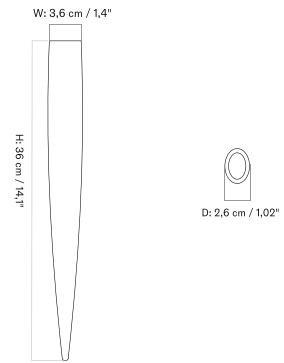

Ø: 20 cm / 7.8"

---

*Watering Stick - H26*

---

*Watering Stick - H36*

---

*Plant Mister*