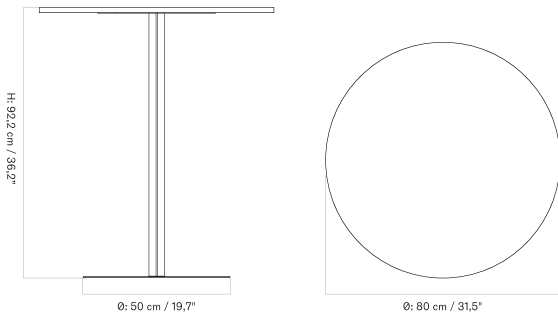

70 X 60 Cm - Round Base - Ceramic

70 X 60 Cm - Round Base - Linoleum, Marble, Oak and Stone

70 X 60 Cm - Star Base - Ceramic

70 X 60 Cm - Star Base - Linoleum, Marble, Oak and Stone

*Ø80 Cm - Round Base - Ceramic*