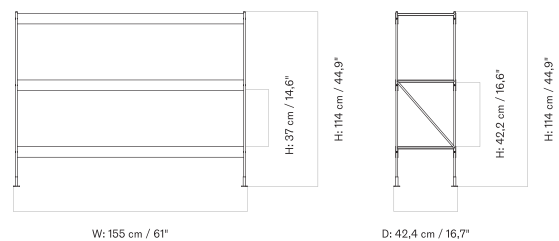

The Zet Storage System is a modular shelving solution offered in multiple configurations, with options for size and frame colour. Shelves are available in natural oak, dark stained oak, or black oak finishes.

H158 CM - Prices in EUR

Stock Item

MASTER SKU	PRODUCT	PRICE
71015-002188 Fact sheet	Steel, Black - Oak, Veneer, Black - H158 cm	1.525 *1.276,15
71015-002189 Fact sheet	Steel, Black - Oak, Veneer, Dark Stained - H158 cm	1.525 *1.276,15
71015-002187 Fact sheet	Steel, Black - Oak, Veneer, Natural - H158 cm	1.525 *1.276,15

H114 CM - Prices in EUR

Stock Item

MASTER SKU	PRODUCT	PRICE
71015-002182 Fact sheet	Steel, Black - Oak, Veneer, Black - H114 cm	1.385 * 1.159
71015-002183 Fact sheet	Steel, Black - Oak, Veneer, Dark Stained - H114 cm	1.385 * 1.159
71015-002181 Fact sheet	Steel, Black - Oak, Veneer, Natural - H114 cm	1.385 * 1.159

H70 CM - Prices in EUR

Stock Item

MASTER SKU	PRODUCT	PRICE
71015-002170 Fact sheet	Steel, Black - Oak, Veneer, Black - H70 cm	945 * 790,79
71015-002171 Fact sheet	Steel, Black - Oak, Veneer, Dark Stained - H70 cm	945 * 790,79
71015-002169 Fact sheet	Steel, Black - Oak, Veneer, Natural - H70 cm	945 * 790,79

H158

H114