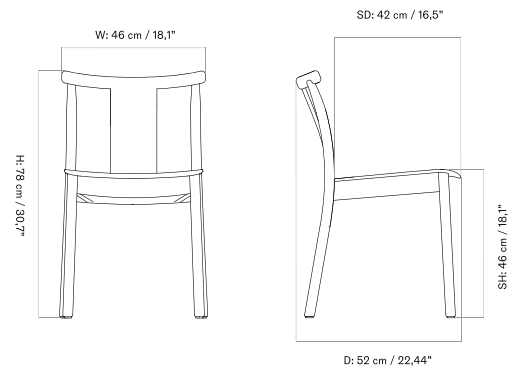

*Seat Upholstered - With Arms*

*Seat Upholstered - Without Arms*

*Un-Upholstered - With Arms*

*Un-Upholstered - Without Arms*

CO DINING CHAIR  
Designed by *Norm Architects*

[BACK TO START](#)

The Co Dining Chair is available in both un-upholstered and upholstered versions, with the option of an upholstered seat in a range of textiles and leathers. Offered with or without armrests, the base comes in black or chromed steel, and the chair is available in three finishes: natural oak, dark stained oak, and black oak. The design allows for stacking and row-connecting.