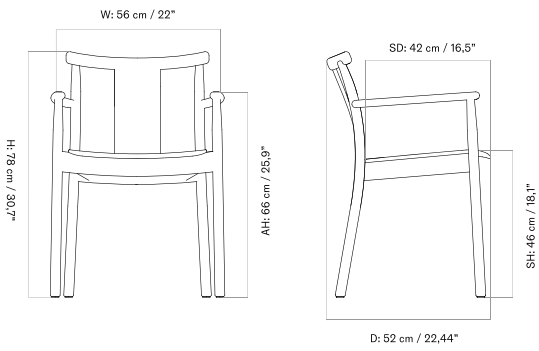

Un-Upholstered - With Arms