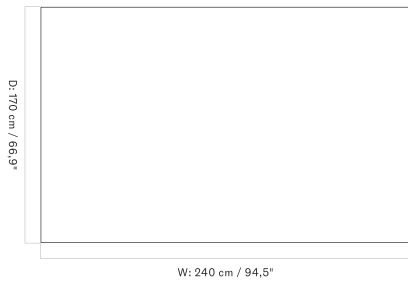

*Houkime Rug - 170 x 240 cm*

*Houkime Rug - 200 x 300 cm*

The Duomo Rug is available in two sizes and three colours:  
Limestone Beige, Terracotta Red, and Marble Grey.

**270 X 270 CM - Prices in EUR**

Stock Item