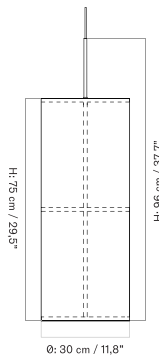

Cluster - Large

Available as a single pendant or in a cluster, the Hashira Pendant Lamp features a handmade linen shade, an ash base, and a dimmer function.

SINGLE - Prices in EUR

Stock Item

MASTER SKU	PRODUCT	PRICE
71202-001441 Fact sheet	Single - Large - Textile, Raw - EU / UK	825 * 690,38
71202-001416 Fact sheet	Single - Large - Textile, White - EU / UK	785 * 656,90
71202-001392 Fact sheet	Single - Small - Textile, Raw - EU / UK	385 * 322,18

CLUSTER - Prices in EUR

Stock Item

MASTER SKU	PRODUCT	PRICE
71202-001432 Fact sheet	Cluster - Large - Textile, Raw - EU / UK	2.235 * 1.870,29
71202-001436 Fact sheet	Cluster - Small - Textile, Raw - EU / UK	825 * 690,38

Single - Large