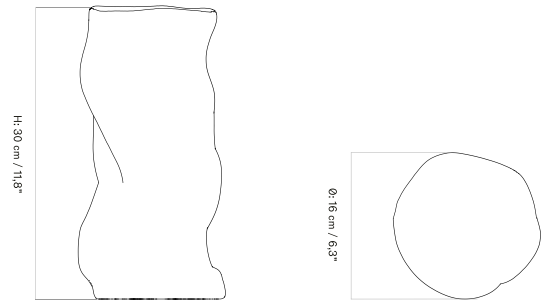

Collapse Vase - H30