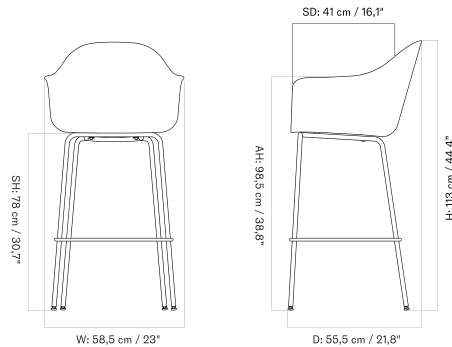

[BACK TO START](#)

The Harbour Bar Chair is available in a range of textiles and leathers and features a black powder-coated base with a crossbar.

SPEC OPTIONS - *Price Category*

VARIANT TEXTILE	VARIANT LEATHER
Price Category 0 Textile - PC0T <i>Audo Bouclé, Audo / Logan, Yarn Collective / Autumn, Kvadrat / Parcot, Limonta</i>	Price Category 0 Leather - PC0L <i>Sierra, Camo</i>
Price Category 1 Textile - PC1T <i>Baena, Limonta / Barnum Bouclé, Audo / Champion, Jab / Illusion, Nevotex / Remix, Kvadrat / Re-Wool, Kvadrat / Sienna, Limonta</i>	Price Category 1 Leather - PC1L <i>Aida, Nevotex / Dakar, Nevotex / Ultra, Sørensen Leather</i>
Price Category 2 Textile - PC2T <i>Canvas, Kvadrat / Clay, Kvadrat / Fiord, Kvadrat / Hallingdal, Kvadrat / Keiga, Kvadrat / Moss, Kvadrat / Reflect, Kvadrat / Savanna, Kvadrat / Steelcut Trio, Kvadrat / Customer Own Material, Customer</i>	Price Category 2 Leather - PC2L <i>Dunes, Sørensen Leather / Nuance, Sørensen Leather / Customer Own Leather, Customer</i>
Price Category 3 Textile - PC3T <i>Cifrado, Kvadrat / Safire, Kvadrat / Serpentine, Kvadrat / Vidar, Kvadrat / Zero, Kvadrat</i>	Price Category 3 Leather - PC3L -

HARBOUR BAR CHAIR - *Prices in EUR*

Production Time Ex. Freight: 6 weeks

MASTER SKU	PRODUCT	PC0T	PC1T	PC2T	PC3T	PC0L	PC1L	PC2L	PC3L
71105	BASE: Steel, Black	725	865	1.115	1.345	1.105	1.295	1.495	1.815
<u>Fact sheet</u>		* 606,69	723,85	933,05	1.125,52	924,69	1.083,68	1.251,05	1.518,83

Harbour Bar Chair