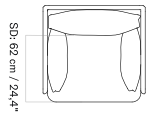

*1 Seater*

*2 Seater*

*3 Seater*

LOOSE COVER FOR TEAROOM CLUB CHAIR  
 Designed by *Nick Ross*

[BACK TO START](#)

The Loose Cover for the Tearoom Club Chair is available in various colours and in two sizes: one for the Tearoom Club Chair and one for the Tearoom Club Chair with Swivel.