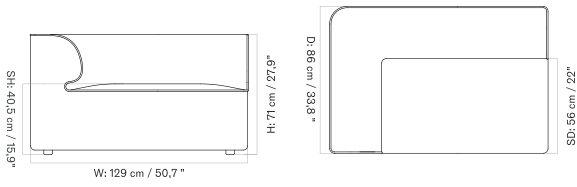

Chaise Longue 129

Corner 172

Corner 129