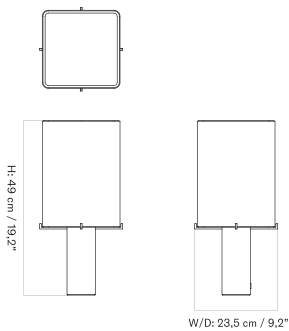

NONNA TABLE LAMP

Designed by *Kroeyer-Saetter-Lassen*

[BACK TO START](#)

The Nonna Table Lamp features a base in brushed aluminium or travertine stone, paired with a linen shade and matching cord. Comes in three sizes.

NONNA TABLE LAMP - Prices in EUR

Stock Item

MASTER SKU	PRODUCT	PRICE
71241-008789 Fact sheet	Alu., Brushed/Textile, Sand - EU - H24 cm	405 * 338,91
71241-008792 Fact sheet	Travertine, Sand/Textile, Sand - EU - H30 cm	605 * 506,28
71241-008795 Fact sheet	Travertine, Sand/Textile, Sand - EU - H49 cm	725 * 606,69