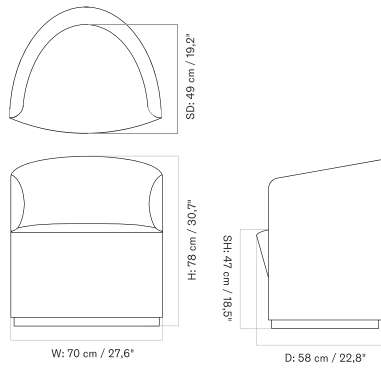

Low Back

Swivel With Return