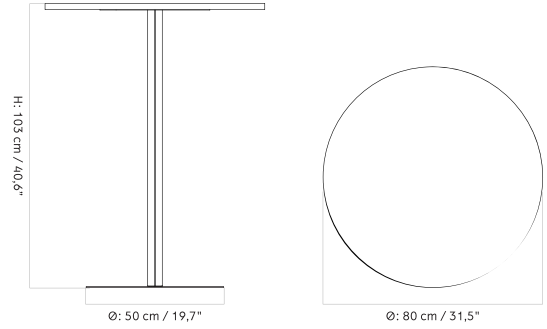

Ø80 Cm - Star Base - Linoleum, Marble, Oak and Stone