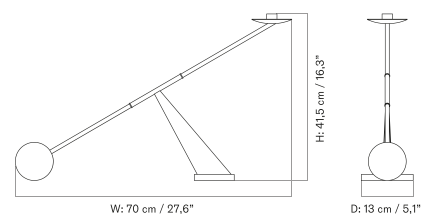

INTERCONNECT CANDLE HOLDER
Designed by *Colin King Studio LLC*

[BACK TO START](#)

The Interconnect Candleholder is available in two sizes, with size-specific finishes in bronzed brass, black, polished brass, and silver.

SMALL - Prices in EUR

Stock Item

MASTER SKU	PRODUCT	PRICE
71033-001067 Fact sheet	Small - Brass, Bronzed	345 * 288,70
71033-001064 Fact sheet	Small - Steel, Black	235 * 196,65
71033-001063 Fact sheet	Small - Steel, Stainless	295 * 246,86

LARGE - Prices in EUR

Stock Item

MASTER SKU	PRODUCT	PRICE
71033-001062 Fact sheet	Large - Brass, Bronzed	515 * 430,96
71033-001061 Fact sheet	Large - Brass, Polished	505 * 422,59
71033-001060 Fact sheet	Large - Steel, Black	355 * 297,07

Small

Large