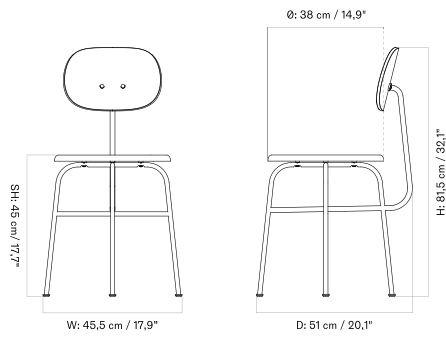

Un-Upholstered