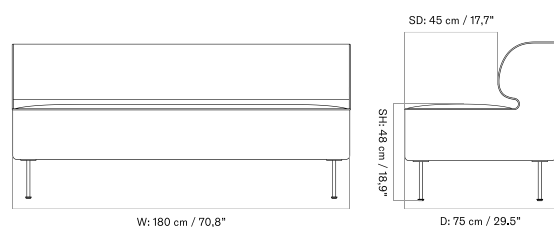

Open Section 180