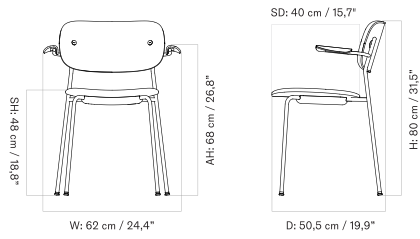

Fully Upholstered - With Arms