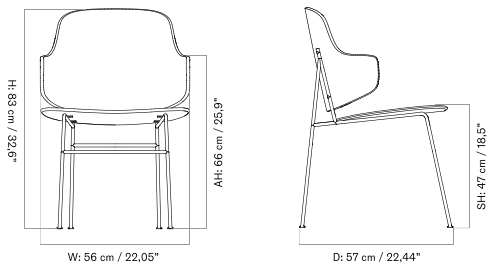

Un-Upholstered