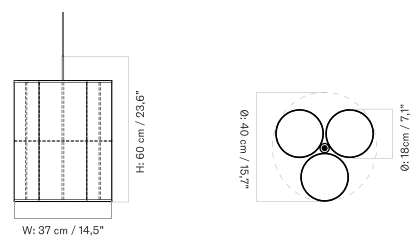

Single - Large

Single - Small

Cluster - Large

Cluster - Small

HASHIRA LINEAR PENDANT  
Designed by *Norm Architects*

[BACK TO START](#)

The Hashira Linear Pendant Lamp is suspended from the ceiling by wires, features a handmade linen shade, and includes a dimmer function.