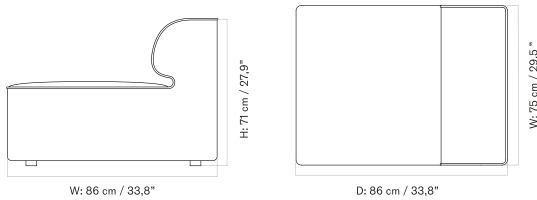

CHAISE LONGUE 129 - Prices in EUR

Production Time Ex. Freight: 6 weeks

MASTER SKU	PRODUCT	PC0T	PC1T	PC2T	PC3T	PC0L	PC1L	PC2L	PC3L
71063	EDITION: Chaise Longue 129	1.895	2.135	2.425	2.715	-	-	-	-
Fact sheet		*1.585,77	1.786,61	2.029,29	2.271,97				

CORNER 172 - Prices in EUR

Production Time Ex. Freight: 6 weeks

MASTER SKU	PRODUCT	PC0T	PC1T	PC2T	PC3T	PC0L	PC1L	PC2L	PC3L
71063	EDITION: Corner 172	2.345	2.605	2.895	3.185	-	-	-	-
Fact sheet		*1.962,34	2.179,92	2.422,59	2.665,27				

Open Section 86