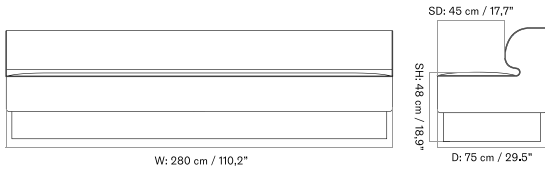

Open Section 280 - Plateau