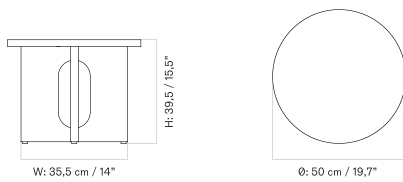

---

*Ø40 Cm*

---

*Ø63 Cm*

---

*Ø50 Cm*

Available in Ø42 and Ø65, the Androgyne Side Table Top is designed to pair with the Androgyne Side Table in steel and comes in five marble varieties.

Ø42 CM - Prices in EUR