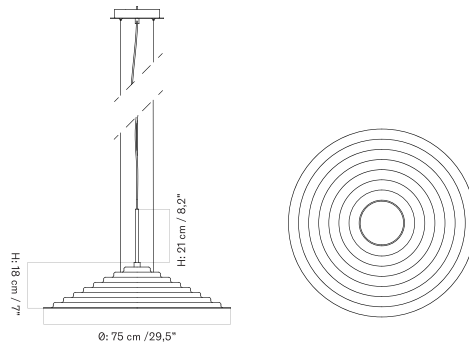

CHANCERY PENDANT LAMP - *Prices in EUR*

Stock Item

MASTER SKU	PRODUCT	PRICE
71242-008798 <a href="#">Fact sheet</a>	Aluminium, Brushed - EU / UK - Ø75 cm	1.105 * 924,69

*Chancery Pendant Lamp*