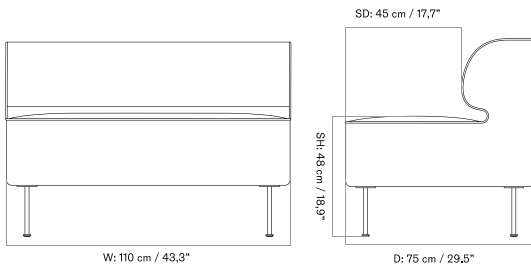

EAVE DINING SOFA
Designed by *Norm Architects*

[BACK TO START](#)

MASTER SKU	PRODUCT	PC0T	PC1T	PC2T	PC3T	PC0L	PC1L	PC2L	PC3L
71065 Fact sheet	EDITION: Open Section BASE: Oak, Veneer, Natural LENGTH: Standard: 250 cm / 98.43 in	2.765 * 2.313,81	3.155 2.640,17	4.225 3.535,56	4.675 3.912,13	-	-	-	-
71065 Fact sheet	EDITION: Open Section BASE: Oak, Veneer, Natural LENGTH: Standard: 260 cm / 102.36 in	2.845 * 2.380,75	3.245 2.715,48	4.355 3.644,35	4.815 4.029,29	-	-	-	-
71065 Fact sheet	EDITION: Open Section BASE: Oak, Veneer, Natural LENGTH: Standard: 280 cm / 110.24 in	2.945 * 2.464,44	3.355 2.807,53	4.515 3.778,24	5.025 4.205,02	-	-	-	-
71065 Fact sheet	EDITION: Open Section BASE: Oak, Veneer, Natural LENGTH: Standard: 80 cm / 31.50 in	1.855 * 1.552,30	2.115 1.769,87	2.775 2.322,18	3.075 2.573,22	-	-	-	-

Open Section 110