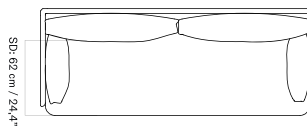

*1 Seater*

*2 Seater*

*3 Seater*

LOOSE COVER FOR TEAROOM CLUB CHAIR  
 Designed by *Nick Ross*

[BACK TO START](#)

The Loose Cover for the Tearoom Club Chair is available in various colours and in two sizes: one for the Tearoom Club Chair and one for the Tearoom Club Chair with Swivel.