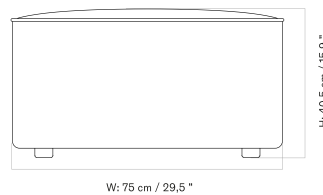

EAVE MODULAR SOFA 75, MODULE
Designed by *Norm Architects*

[BACK TO START](#)

Available in a wide range of upholstery options, the Eave Modular Pouf 75 is part of the Eave collection and designed to extend the Eave Modular Sofa 86, Open Section module, as a Chaise Longue.

SPEC OPTIONS - *Price Category*

VARIANT TEXTILE	VARIANT LEATHER
Price Category 0 Textile - PC0T <i>Audo Bouclé, Audo / Autumn, Kvadrat / Logan, Yarn Collective / Parcot, Limonta</i>	Price Category 0 Leather - PC0L -
Price Category 1 Textile - PC1T <i>Baena, Limonta / Barnum Bouclé, Audo / Champion, Jab / Illusion, Nevotex / Remix, Kvadrat / Re-Wool, Kvadrat / Sienna, Limonta</i>	Price Category 1 Leather - PC1L -
Price Category 2 Textile - PC2T <i>Canvas, Kvadrat / Clay, Kvadrat / Fiord, Kvadrat / Hallingdal, Kvadrat / Keiga, Kvadrat / Moss, Kvadrat / Reflect, Kvadrat / Savanna, Kvadrat / Steelcut Trio, Kvadrat / Customer Own Material, Customer</i>	Price Category 2 Leather - PC2L -
Price Category 3 Textile - PC3T <i>Cifrado, Kvadrat / Safire, Kvadrat / Serpentine, Kvadrat / Vidar, Kvadrat / Zero, Kvadrat</i>	Price Category 3 Leather - PC3L -

EAVE MODULAR SOFA 75, MODULE - *Prices in EUR*

Production Time Ex. Freight: 6 weeks

MASTER SKU	PRODUCT	PC0T	PC1T	PC2T	PC3T	PC0L	PC1L	PC2L	PC3L
71064	EDITION: Pouf 75	945	1.105	1.395	1.515	-	-	-	-
Fact sheet		*790,79	924,69	1.167,36	1.267,78				

Eave Modular Sofa 75, Module