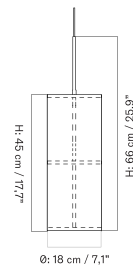

Single - Small