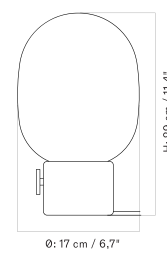

The JWDA Table Lamp comes in two versions: one with a steel or concrete base, and one with a stone or marble base, the latter being slightly larger than the former. All versions feature a rotary dimmer on the base.

LARGE - Prices in EUR

Stock Item

MASTER SKU	PRODUCT	PRICE
71218-001075 Fact sheet	Marble, Calacatta Viola - EU - Large	425 * 355,65
71218-001082 Fact sheet	Marble, Carrara Marble - EU - Large	345 * 288,70
71218-001079 Fact sheet	Travertine, Red - EU - Large	345 * 288,70

SMALL - Prices in EUR

Stock Item

MASTER SKU	PRODUCT	PRICE
71218-001089 Fact sheet	Brass, Bronzed - EU - Small	235 * 196,65
71218-001093 Fact sheet	Brass, Polished - EU - Small	245 * 205,02
71218-001156 Fact sheet	Concrete, Light Grey - EU - Small	245 * 205,02
71218-001153 Fact sheet	Steel, Alabaster White - EU - Small	245 * 205,02
71218-001086 Fact sheet	Steel, Black - EU - Small	235 * 196,65

Large

Small