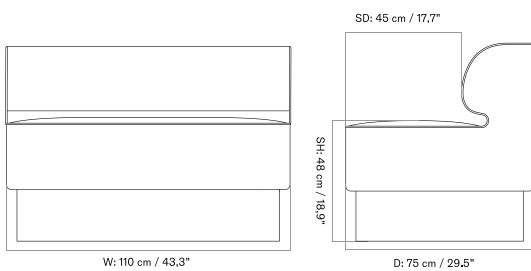

Open Section 110 - Plateau