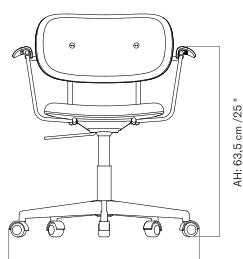

*Fully Upholstered - With Arms*

*Fully Upholstered - Without Arms*

Height can be increased by 13 cm / 5.1".

SD: 40,5 cm / 15.9"

Height can be increased by 13 cm / 5.1".

SD: 40,5 cm / 15.9"

*Seat Upholstered - With Arms*

Height can be increased by 13 cm / 5.1".

*Seat Upholstered - Without Arms*

Height can be increased by 13 cm / 5.1".

*Un-Upholstered - With Arms*

Height can be increased by 13 cm / 5.1".

*Un-Upholstered - Without Arms*