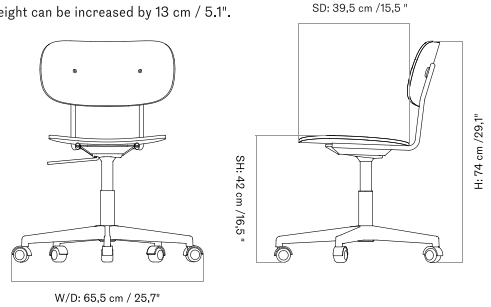

*Fully Upholstered - With Arms*

*Fully Upholstered - Without Arms*

Height can be increased by 13 cm / 5.1".

SD: 40,5 cm / 15.9"

Height can be increased by 13 cm / 5.1".

SD: 40,5 cm / 15.9"

*Seat Upholstered - With Arms*

Height can be increased by 13 cm / 5.1".

*Seat Upholstered - Without Arms*

Height can be increased by 13 cm / 5.1".

*Un-Upholstered - With Arms*

Height can be increased by 13 cm / 5.1".

*Un-Upholstered - Without Arms*

Height can be increased by 13 cm / 5.1".