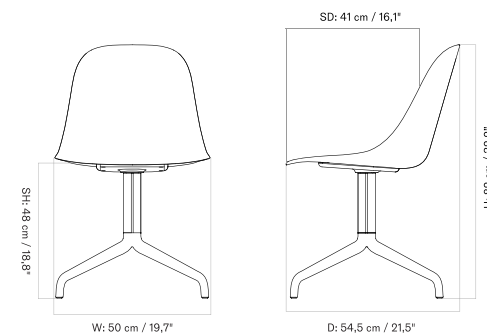

HARBOUR SIDE DINING CHAIR  
Designed by *Norm Architects*

BACK TO START

STAR BASE WITH CASTERS - *Prices in EUR*

Production Time Ex. Freight: 6 weeks

MASTER SKU	PRODUCT	PC0T	PC1T	PC2T	PC3T	PC0L	PC1L	PC2L	PC3L
71106 <a href="#">Fact sheet</a>	BASE: Aluminium, Black	785 * 656,90	935 782,43	1.215 1.016,74	1.455 1.217,57	1.415 1.184,10	1.475 1.234,31	1.635 1.368,20	1.975 1.652,72
71106 <a href="#">Fact sheet</a>	BASE: Aluminium, Polished	785 * 656,90	935 782,43	1.215 1.016,74	1.455 1.217,57	1.415 1.184,10	1.475 1.234,31	1.635 1.368,20	1.975 1.652,72

*4-Legs Base - Wood*

*4-Legs Base - Wood - Upholstered*

*4-Legs Base - Steel*

*4-Legs Base - Steel - Upholstered*

*Star Base With Swivel*

*Star Base With Swivel - Upholstered*

*Star Base With Casters*

*Star Base With Casters - Unholstered*