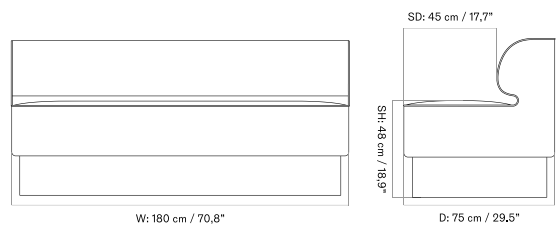

Open Section 180 - Plateau