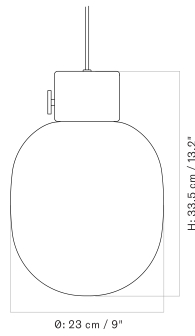

JWDA PENDANT
Designed by *Jonas Wagell*

[BACK TO START](#)

The JWDA Metallic Pendant Lamp features delicate glass and a polished brass base, with a built-in dimmer switch.

JWDA PENDANT - *Prices in EUR*

Stock Item

MASTER SKU	PRODUCT	PRICE
71219-001076 Fact sheet	Brass, Polished - EU / UK	355 * 297,07

JWDA Pendant