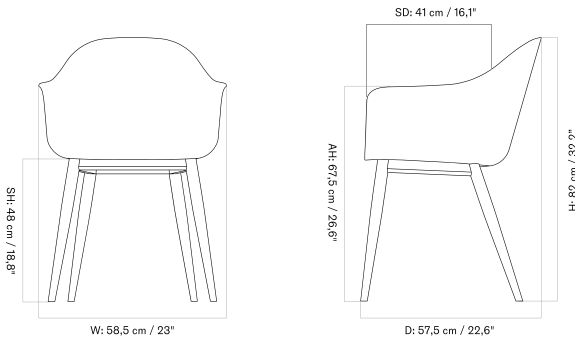

4-Legs Base - Wood