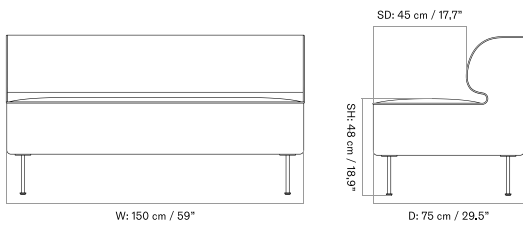

Open Section 150