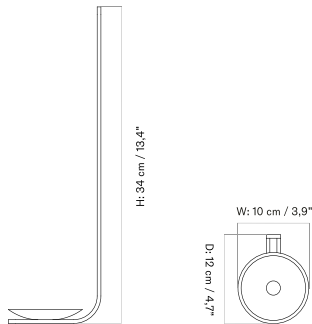

Clip Candle Holder - Tealight - Wall

CLIP CANDLE HOLDER
Designed by *Audo Copenhagen*

[BACK TO START](#)

The Clip Candle Holder comes in both wall and table versions, each offered in various sizes and finishes.

CLIP CANDLE HOLDER - Prices in EUR

Stock Item

MASTER SKU	PRODUCT	PRICE
71040-000883 Fact sheet	Candle, Wall - Brass	65 * 54,39
71040-000887 Fact sheet	Table, H5 cm, 3 Arm - Black	75 * 62,76
71040-000888 Fact sheet	Table, H5 cm, 3 Arm - Brass	175 * 146,44
71040-000880 Fact sheet	Tealight, Wall - Black	35 * 29,29
71040-000881 Fact sheet	Tealight, Wall - Brass	55 * 46,03

Clip Candle Holder - Candle - Wall