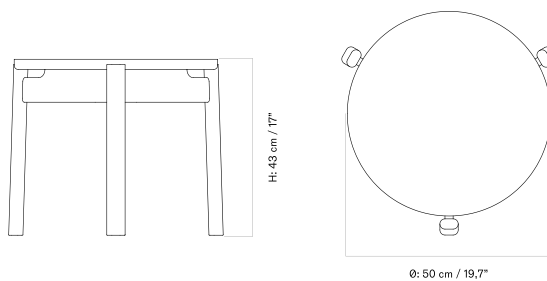

PASSAGE LOUNGE TABLE, Ø50, DARK LACQUERED
Designed by *Kroeyer-Saetter-Lassen*

[BACK TO START](#)

The Passage Lounge Table Ø50 in dark lacquered oak is versatile in use and has a solid wood construction.

PASSAGE LOUNGE TABLE, Ø50, DARK LACQUERED - *Prices in EUR*

MASTER SKU	PRODUCT	PRICE
81111002165	Passage Lounge Table, Ø50, Dark Lacquered	545 * 456,07

Passage Lounge Table, Ø50, Dark Lacquered