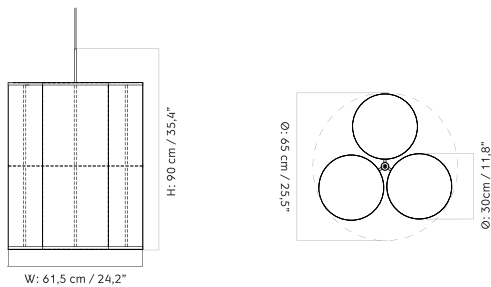

Single - Small