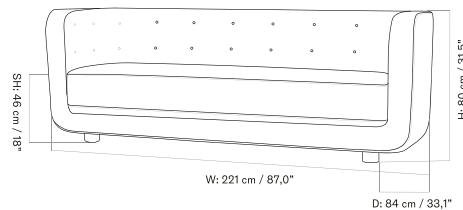

VILHELM SOFA - *Prices in EUR*

Production Time Ex. Freight: 6 weeks

MASTER SKU	PRODUCT	PC0T	PC1T	PC2T	PC3T	PC0L	PC1L	PC2L	PC3L
71141 Fact sheet	BASE: Oak, Solid, Dark Stained BUTTONS: Same as upholstery	5.785 * 4.841	6.535 5.468,62	7.245 6.062,76	7.915 6.623,43	- 13.384,94	15.995 18.115	18.115 15.159	20.035 16.765,69
71141 Fact sheet	BASE: Oak, Solid, Dark Stained BUTTONS: Vegetal	5.785 * 4.841	6.535 5.468,62	7.245 6.062,76	7.915 6.623,43	- 13.384,94	15.995 18.115	18.115 15.159	20.035 16.765,69
71141 Fact sheet	BASE: Oak, Solid, Natural BUTTONS: Same as upholstery	5.785 * 4.841	6.535 5.468,62	7.245 6.062,76	7.915 6.623,43	- 13.384,94	15.995 18.115	18.115 15.159	20.035 16.765,69
71141 Fact sheet	BASE: Oak, Solid, Natural BUTTONS: Vegetal	5.785 * 4.841	6.535 5.468,62	7.245 6.062,76	7.915 6.623,43	- 13.384,94	15.995 18.115	18.115 15.159	20.035 16.765,69

Vilhelm Sofa