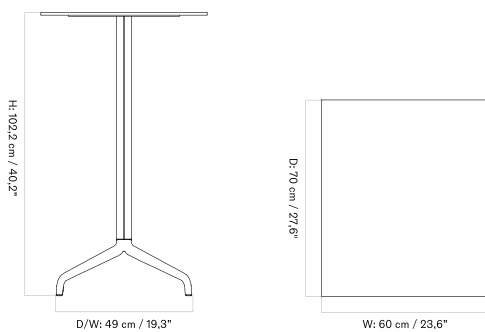

70 X 60 Cm - Round Base - Ceramic

70 X 60 Cm - Round Base - Linoleum, Marble, Oak and Stone

70 X 60 Cm - Star Base - Ceramic

70 X 60 Cm - Star Base - Linoleum, Marble, Oak and Stone

*Ø80 Cm - Round Base - Ceramic*