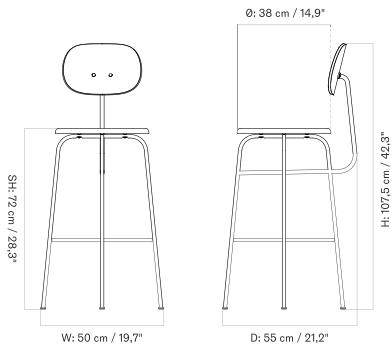

Un-Upholstered