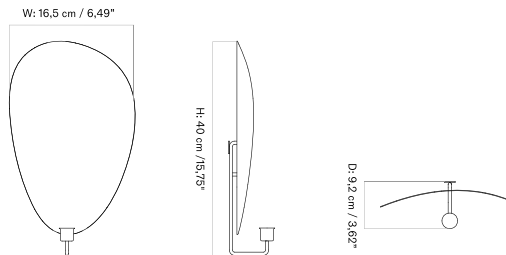

Flambeau Candle Holder - H40