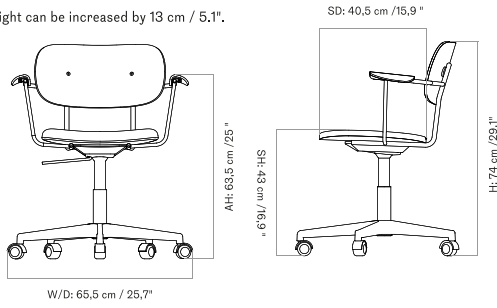

*Fully Upholstered - With Arms*

*Fully Upholstered - Without Arms*

Height can be increased by 13 cm / 5.1".

SD: 40,5 cm / 15.9"

Height can be increased by 13 cm / 5.1".

SD: 40,5 cm / 15.9"

*Seat Upholstered - With Arms*

Height can be increased by 13 cm / 5.1".

*Seat Upholstered - Without Arms*

Height can be increased by 13 cm / 5.1".

*Un-Upholstered - With Arms*

Height can be increased by 13 cm / 5.1".

*Un-Upholstered - Without Arms*

Height can be increased by 13 cm / 5.1".