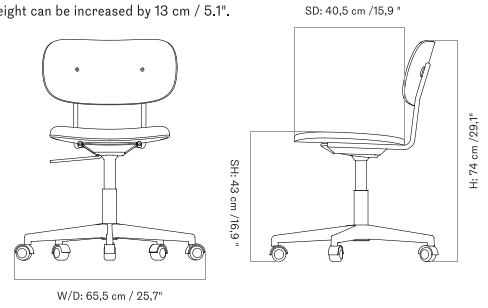

*Fully Upholstered - With Arms*

*Fully Upholstered - Without Arms*

Height can be increased by 13 cm / 5.1".

SD: 40,5 cm / 15.9"

Height can be increased by 13 cm / 5.1".

SD: 40,5 cm / 15.9"

*Seat Upholstered - With Arms*

Height can be increased by 13 cm / 5.1".

*Seat Upholstered - Without Arms*

Height can be increased by 13 cm / 5.1".

*Un-Upholstered - With Arms*

Height can be increased by 13 cm / 5.1".

*Un-Upholstered - Without Arms*

Height can be increased by 13 cm / 5.1".