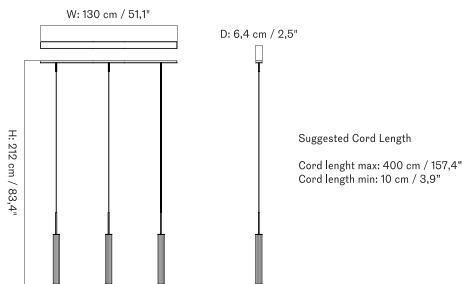

TUBULAIRE RAIL PENDANT
Designed by *Kroeyer-Saetter-Lassen*

[BACK TO START](#)

Crafted from reeded and anodised aluminium, the Tubulaire Rail Pendant is available with three or five pendants mounted on a rail canopy.

TUBULAIRE RAIL PENDANT - *Prices in EUR*

Stock Item

MASTER SKU	PRODUCT	PRICE
71216-001172 Fact sheet	Aluminium, Bronzed - EU / UK - 3 Pendants	1.035 * 866,11
71216-001170 Fact sheet	Aluminium, Bronzed - EU / UK - 5 Pendants	1.345 * 1.125,52

Tubulaire Rail Pendant - 3