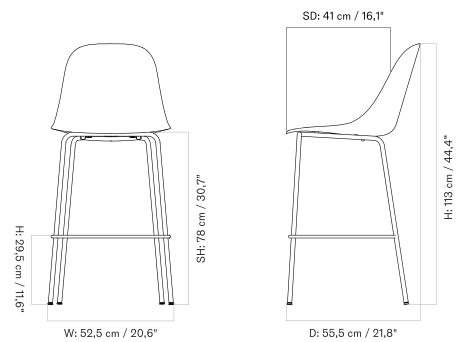

Upholstered