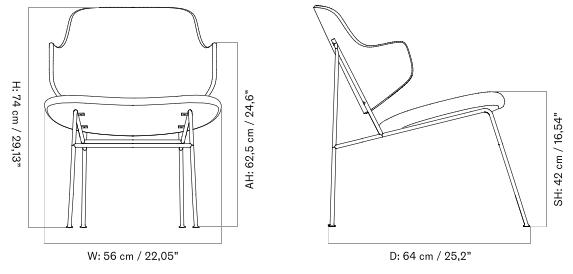

THE PENGUIN LOUNGE CHAIR  
Designed by *Ib Kofod-Larsen Design*

BACK TO START

*Fully Upholstered*

*Seat Upholstered*

*Un-Upholstered*

THE PENGUIN ROCKING CHAIR  
Designed by *Ib Kofod-Larsen Design*

[BACK TO START](#)