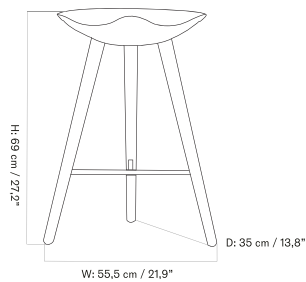

ML 42 COUNTER STOOL
Designed by *Mogens Lassen*

[BACK TO START](#)

The ML 42 Counter Stool is a sculptural three-legged counter stool available in soap treated oak and brown oiled oak, and comes with a crossbar in stainless steel or brass.

ML 42 COUNTER STOOL - *Prices in EUR*

Stock Item

MASTER SKU	PRODUCT	PRICE
71082-003360 Fact sheet	Un-Upholstered - Oak, Solid, Brown Stained - Brass, Polished	1.225 * 1.025,10
71082-003358 Fact sheet	Un-Upholstered - Oak, Solid, Brown Stained - Steel, Stainless	1.225 * 1.025,10
71082-003353 Fact sheet	Un-Upholstered - Oak, Solid, Natural - Brass, Polished	1.225 * 1.025,10
71082-003351 Fact sheet	Un-Upholstered - Oak, Solid, Natural - Steel, Stainless	1.225 * 1.025,10

ML 42 Counter Stool