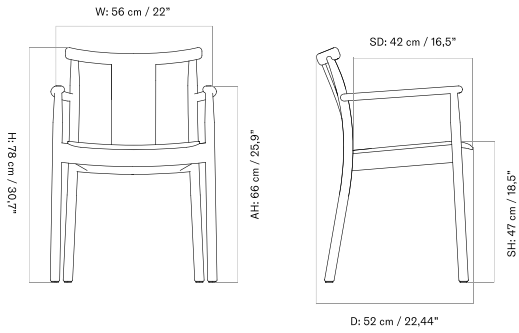

Seat Upholstered - With Arms