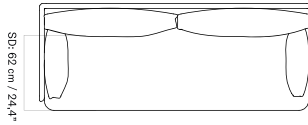

1 Seater

2 Seater

3 Seater