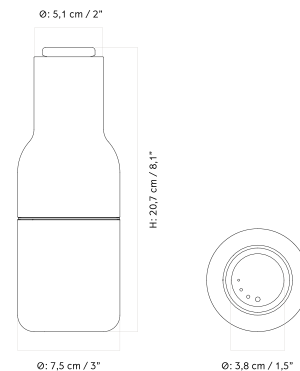

Bottle grinder