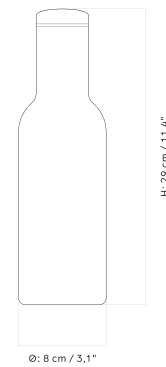

Bottle Carafe - 1 L