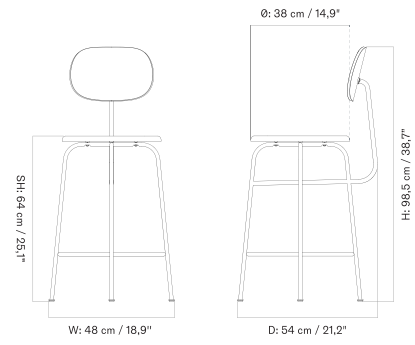

Fully Upholstered