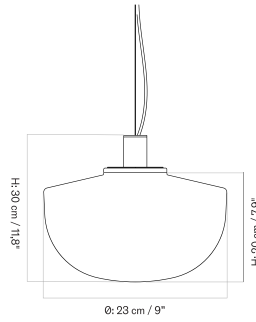

BANK PENDANT
Designed by *Norm Architects*

[BACK TO START](#)

The Bank Pendant is crafted from mouth-blown glass with powder-coated aluminium fittings.

BANK PENDANT - *Prices in EUR*

Stock Item

MASTER SKU	PRODUCT	PRICE
71221-001101 Fact sheet	Glass, Opal - EU / UK	525 * 439,33

Bank Pendant