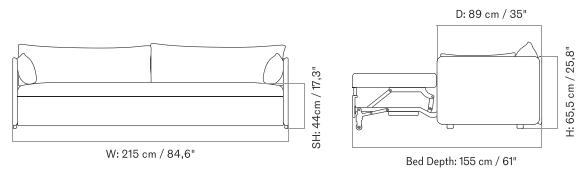

OFFSET SOFA BED
Designed by *Norm Architects*

[BACK TO START](#)

The Offset Sofa Bed is available in a range of textiles and as a 2-seater and 3-seater.

SPEC OPTIONS - *Price Category*

VARIANT TEXTILE	VARIANT LEATHER
Price Category 0 Textile - PC0T <i>Audo Bouclé, Audo / Autumn, Kvadrat / Logan, Yarn Collective / Parcot, Limonta</i>	Price Category 0 Leather - PC0L -
Price Category 1 Textile - PC1T <i>Baena, Limonta / Barnum Bouclé, Audo / Champion, Jab / Remix, Kvadrat / Re-Wool, Kvadrat / Sienna, Limonta / Illusion, Nevotex</i>	Price Category 1 Leather - PC1L -
Price Category 2 Textile - PC2T <i>Canvas, Kvadrat / Clay, Kvadrat / Fiord, Kvadrat / Hallingdal, Kvadrat / Keiga, Kvadrat / Moss, Kvadrat / Reflect, Kvadrat / Savanna, Kvadrat / Steelcut Trio, Kvadrat / Customer Own Material, Customer</i>	Price Category 2 Leather - PC2L -
Price Category 3 Textile - PC3T <i>Cifrado, Kvadrat / Safire, Kvadrat / Serpentine, Kvadrat / Vidar, Kvadrat / Zero, Kvadrat</i>	Price Category 3 Leather - PC3L -

OFFSET SOFA BED - *Prices in EUR*

Production Time Ex. Freight: 6 weeks

MASTER SKU	PRODUCT	PC0T	PC1T	PC2T	PC3T	PC0L	PC1L	PC2L	PC3L
71060 Fact sheet	EDITION: 2 Seater	4.475 * 3.744,77	4.885 4.087,87	5.525 4.623,43	6.145 5.142,26	-	-	-	-
71060 Fact sheet	EDITION: 3 Seater	4.545 * 3.803,35	4.965 4.154,81	5.615 4.698,74	6.275 5.251,05	-	-	-	-

2 Seater

3 Seater