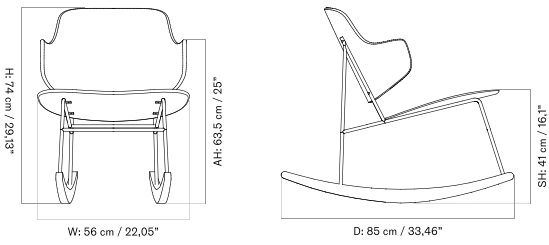

THE PENGUIN ROCKING CHAIR  
Designed by *Ib Kofod-Larsen Design*

BACK TO START

*Fully Upholstered*

*Seat Upholstered*

*Un-Upholstered*

ELIZABETH LOUNGE CHAIR  
Designed by *Ib Kofod-Larsen Design*

[BACK TO START](#)