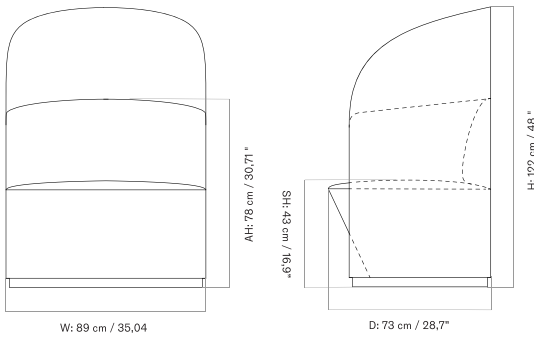

High Back

Swivel With Return

Low Back

High Back With Poweroutlet