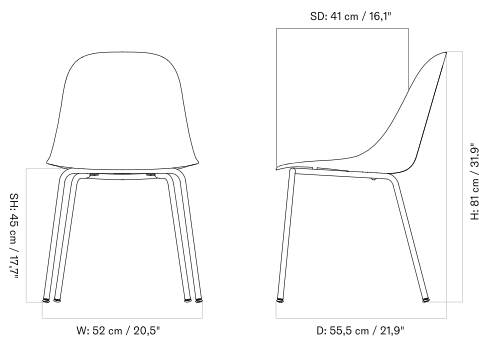

4-Legs Base - Steel