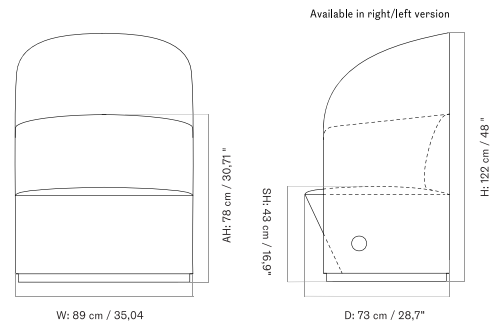

High Back With Poweroutlet