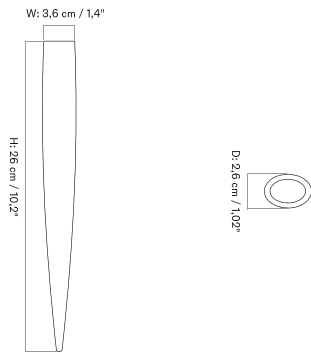

Ø: 20 cm / 7.8"

---

*Watering Stick - H26*

---

*Watering Stick - H36*

---

*Plant Mister*