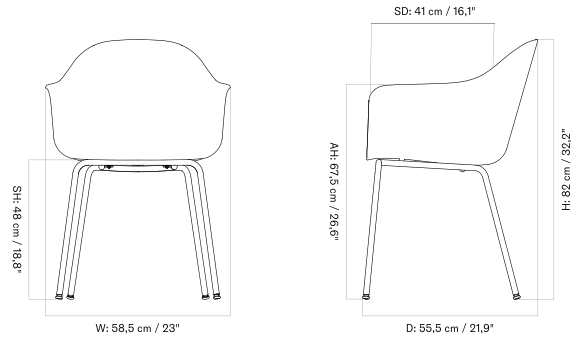

HARBOUR DINING CHAIR  
Designed by *Norm Architects*

[BACK TO START](#)

STAR BASE WITH CASTERS - Prices in EUR

Production Time Ex. Freight: 6 weeks

MASTER SKU	PRODUCT	PC0T	PC1T	PC2T	PC3T	PC0L	PC1L	PC2L	PC3L
71103 <a href="#">Fact sheet</a>	BASE: Aluminium, Black	935 * 782,43	1.085 907,95	1.405 1.175,73	1.695 1.418,41	1.495 1.251,05	1.635 1.368,20	1.915 1.602,51	2.305 1.928,87
71103 <a href="#">Fact sheet</a>	BASE: Aluminium, Polished	935 * 782,43	1.085 907,95	1.405 1.175,73	1.695 1.418,41	1.495 1.251,05	1.635 1.368,20	1.915 1.602,51	2.305 1.928,87

*Star Base With Swivel*

*Star Base With Return*

*4-Legs Base - Wood*

*4-Legs Base - Steel*

*Star Base With Casters*

HARBOUR SIDE DINING CHAIR  
Designed by *Norm Architects*

[BACK TO START](#)

The Harbour Side Dining Chair is available in a range of textiles and leathers. Offered with a wooden base, steel base, star base with castors, and star base with swivel or swivel with return. The star base comes in black or polished aluminium, and the wooden base is available in three finishes: natural oak, dark stained oak, and black oak.