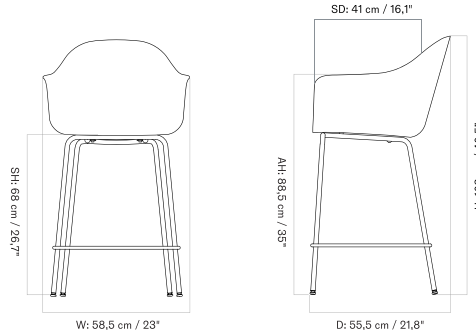

[BACK TO START](#)

The Harbour Counter Chair is available in a range of textiles and leathers and features a black powder-coated base with a crossbar.

SPEC OPTIONS - *Price Category*

VARIANT TEXTILE	VARIANT LEATHER
Price Category 0 Textile - PC0T <i>Audo Bouclé, Audo / Logan, Yarn Collective / Autumn, Kvadrat / Parcot, Limonta</i>	Price Category 0 Leather - PC0L <i>Sierra, Camo</i>
Price Category 1 Textile - PC1T <i>Baena, Limonta / Barnum Bouclé, Audo / Champion, Jab / Illusion, Nevotex / Remix, Kvadrat / Re-Wool, Kvadrat / Sienna, Limonta</i>	Price Category 1 Leather - PC1L <i>Aida, Nevotex / Dakar, Nevotex / Ultra, Sørensen Leather</i>
Price Category 2 Textile - PC2T <i>Canvas, Kvadrat / Clay, Kvadrat / Fiord, Kvadrat / Hallingdal, Kvadrat / Keiga, Kvadrat / Moss, Kvadrat / Reflect, Kvadrat / Savanna, Kvadrat / Steelcut Trio, Kvadrat / Customer Own Material, Customer</i>	Price Category 2 Leather - PC2L <i>Dunes, Sørensen Leather / Nuance, Sørensen Leather / Customer Own Leather, Customer</i>
Price Category 3 Textile - PC3T <i>Cifrado, Kvadrat / Safire, Kvadrat / Serpentine, Kvadrat / Vidar, Kvadrat / Zero, Kvadrat</i>	Price Category 3 Leather - PC3L -

HARBOUR COUNTER CHAIR - *Prices in EUR*

Production Time Ex. Freight: 6 weeks

MASTER SKU	PRODUCT	PC0T	PC1T	PC2T	PC3T	PC0L	PC1L	PC2L	PC3L
71104	BASE: Steel, Black	725	865	1.085	1.345	1.105	1.325	1.495	1.815
Fact sheet		* 606,69	723,85	907,95	1.125,52	924,69	1.108,79	1.251,05	1.518,83

Harbour Counter Chair