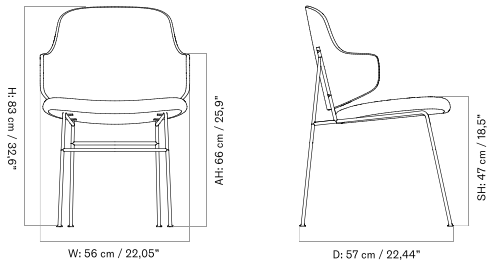

Seat Upholstered