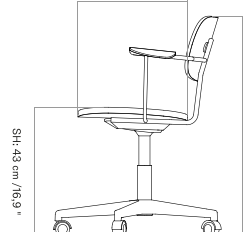

*Fully Upholstered - With Arms*

*Fully Upholstered - Without Arms*

Height can be increased by 13 cm / 5.1".

SD: 40,5 cm / 15.9"

Height can be increased by 13 cm / 5.1".

SD: 40,5 cm / 15.9"

*Seat Upholstered - With Arms*