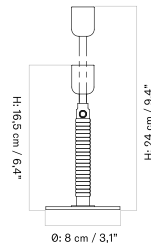

DUCA CANDLE HOLDER
Designed by *Kroeyer-Saetter-Lassen*

[BACK TO START](#)

The Duca Candleholder is available in three colours: polished brass, bronzed brass, and olive green.

DUCA CANDLE HOLDER - *Prices in EUR*

Stock Item

MASTER SKU	PRODUCT	PRICE
71032-001059 Fact sheet	Brass, Bronzed	65 * 54,39
71032-001058 Fact sheet	Brass, Polished	65 * 54,39
71032-001057 Fact sheet	Olive Green	55 * 46,03

Duca Candle Holder