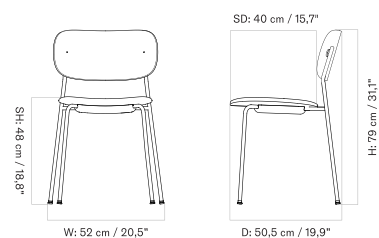

Seat Upholstered - Without Arms