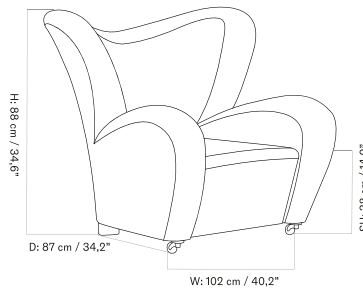

VARIANT TEXTILE	VARIANT LEATHER
Price Category 0 Textile - PC0T <i>Audo Bouclé, Audo / Logan, Yarn Collective</i>	Price Category 0 Leather - PC0L -
Price Category 1 Textile - PC1T <i>Baena, Limonta / Barnum Bouclé, Audo / Champion, Jab / Illusion, Nevotex / Remix, Kvadrat / Re-Wool, Kvadrat / Sienna, Limonta</i>	Price Category 1 Leather - PC1L <i>Aida, Nevotex / Envy, Sørensen Leather / Dakar, Nevotex / Ultra, Sørensen Leather</i>
Price Category 2 Textile - PC2T <i>Canvas, Kvadrat / Clay, Kvadrat / Fiord, Kvadrat / Hallingdal, Kvadrat / Keiga, Kvadrat / Moss, Kvadrat / Reflect, Kvadrat / Savanna, Kvadrat / Steelcut Trio, Kvadrat / Customer Own Material, Customer</i>	Price Category 2 Leather - PC2L <i>Dunes, Sørensen Leather / Nuance, Sørensen Leather / Customer Own Leather, Customer</i>
Price Category 3 Textile - PC3T <i>Cifrado, Kvadrat / Safire, Kvadrat / Serpentine, Kvadrat / Vidar, Kvadrat / Zero, Kvadrat</i>	Price Category 3 Leather - PC3L <i>Sheepskin Skandilock, Skandilock</i>

THE TIRED MAN LOUNGE CHAIR - *Prices in EUR*

Production Time Ex. Freight: 6 weeks

MASTER SKU	PRODUCT	PC0T	PC1T	PC2T	PC3T	PC0L	PC1L	PC2L	PC3L
71134 Fact sheet	BASE: Oak, Solid, Dark Stained	5.305 *4.439,33	4.695 3.928,87	6.625 5.543,93	7.295 6.104,60	-	7.555 6.322,18	8.495 7.108,79	9.425 7.887,03
71134 Fact sheet	BASE: Oak, Solid, Natural	5.305 *4.439,33	4.695 3.928,87	6.625 5.543,93	7.295 6.104,60	-	7.555 6.322,18	8.495 7.108,79	9.425 7.887,03

The Tired Man Lounge Chair