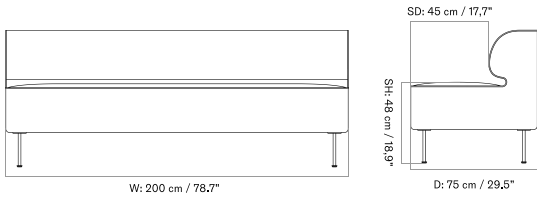

Open Section 200