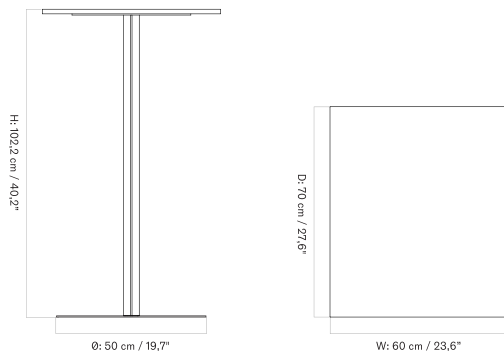

70 X 60 Cm - Round Base - Ceramic

70 X 60 Cm - Round Base - Linoleum, Marble, Oak and Stone

70 X 60 Cm - Star Base - Ceramic

70 X 60 Cm - Star Base - Linoleum, Marble, Oak and Stone

*Ø80 Cm - Round Base - Ceramic*