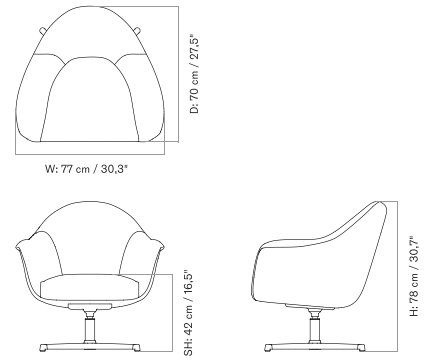

*4-Legs Base*

*Star Base With Swivel*

TEAROOM CLUB CHAIR  
Designed by *Nick Ross*

[BACK TO START](#)

The Tearoom Club Chair is available in a range of textiles and is offered as a classic Club Chair, a Club Chair with a loose cover, a swivel base with return, or a swivel base with a loose cover.