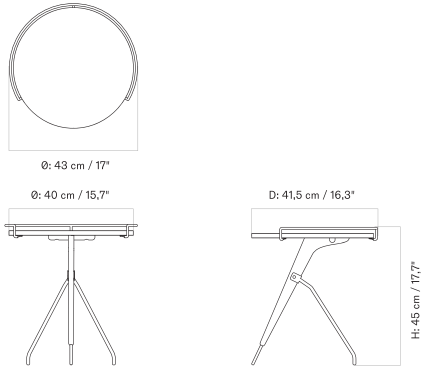

UMANOFF TABLE
Designed by *Arthur Umanoff Design*

[BACK TO START](#)

The Umanoff Table is available in two sizes, comes in walnut, and includes brushed brass details.

SIDE - Prices in EUR

Stock Item

MASTER SKU	PRODUCT	PRICE
71153-002062 Fact sheet	Side - Walnut, Solid / Brass, Brushed - H45 cm	835 * 698,74
71153-002067 Fact sheet	Side - Walnut, Solid / Brass, Brushed - H60 cm	985 * 824,27

Side - H45