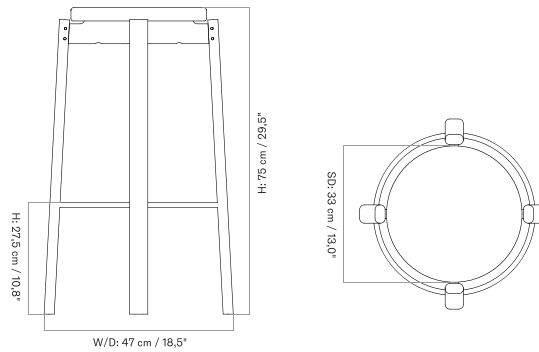

PASSAGE BAR STOOL
Designed by *Kroeyer-Saetter-Lassen*

[BACK TO START](#)

The Passage Bar Stool is available in natural oak and dark stained oak and features a steel footing. The stool is stackable.

PASSAGE BAR STOOL - *Prices in EUR*

Stock Item

MASTER SKU	PRODUCT	PRICE
71277-017383 Fact sheet	Un-Upholstered - Oak, Solid, Dark Stained - Steel, Solid, Stainless	545 * 456,07
71277-017382 Fact sheet	Un-Upholstered - Oak, Solid, Natural - Steel, Solid, Stainless	545 * 456,07

Passage Bar Stool