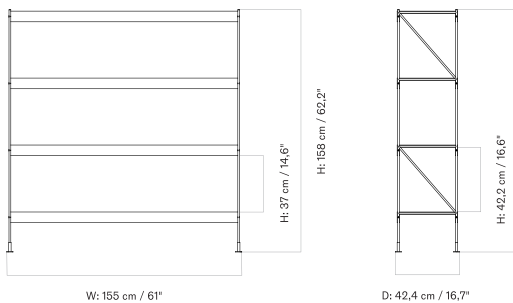

The Zet Storage System is a modular shelving solution offered in multiple configurations, with options for size and frame colour. Shelves are available in natural oak, dark stained oak, or black oak finishes.

H158 CM - Prices in EUR

Stock Item

MASTER SKU	PRODUCT	PRICE
71015-002188 Fact sheet	Steel, Black - Oak, Veneer, Black - H158 cm	1.525 *1.276,15
71015-002189 Fact sheet	Steel, Black - Oak, Veneer, Dark Stained - H158 cm	1.525 *1.276,15
71015-002187 Fact sheet	Steel, Black - Oak, Veneer, Natural - H158 cm	1.525 *1.276,15

H114 CM - Prices in EUR

Stock Item

MASTER SKU	PRODUCT	PRICE
71015-002182 Fact sheet	Steel, Black - Oak, Veneer, Black - H114 cm	1.385 * 1.159
71015-002183 Fact sheet	Steel, Black - Oak, Veneer, Dark Stained - H114 cm	1.385 * 1.159
71015-002181 Fact sheet	Steel, Black - Oak, Veneer, Natural - H114 cm	1.385 * 1.159

H70 CM - Prices in EUR

Stock Item

MASTER SKU	PRODUCT	PRICE
71015-002170 Fact sheet	Steel, Black - Oak, Veneer, Black - H70 cm	945 * 790,79
71015-002171 Fact sheet	Steel, Black - Oak, Veneer, Dark Stained - H70 cm	945 * 790,79
71015-002169 Fact sheet	Steel, Black - Oak, Veneer, Natural - H70 cm	945 * 790,79

H158