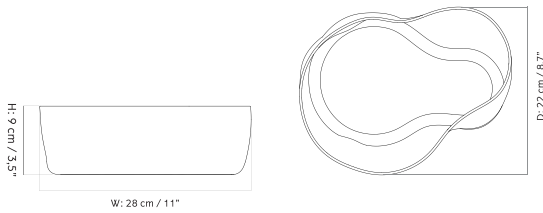

The Aer Collection includes decorative objects, all made from mouth-blown full-colour glass.

AER COLLECTION - Prices in EUR

Stock Item

MASTER SKU	PRODUCT	PRICE
71034-001068 Fact sheet	Bowl - H9 cm - Smoke	175 * 146,44
71034-001069 Fact sheet	Vase - H19 cm - Smoke	105 * 87,87
71034-001070 Fact sheet	Vase - H33 cm - Smoke	215 * 179,92
71034-001071 Fact sheet	Vase - H49 cm - Smoke	325 * 271,97

Aer Collection - Bowl