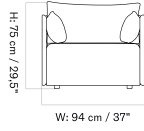

1 Seater

2 Seater

3 Seater