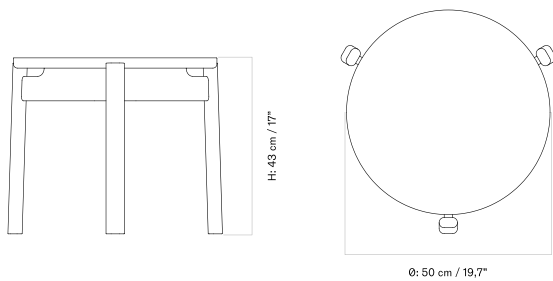

PASSAGE LOUNGE TABLE
Designed by *Kroeyer-Saetter-Lassen*

[BACK TO START](#)

The Passage Lounge Table comes in three sizes and is available in natural oak and dark stained oak.

Ø50 CM - Prices in EUR

Stock Item

MASTER SKU	PRODUCT	PRICE
71278-017376 Fact sheet	Oak, Solid, Dark Stained - Ø50 cm	545 * 456,07
71278-017377 Fact sheet	Oak, Solid, Natural - Ø50 cm	545 * 456,07

Ø70 CM - Prices in EUR

Stock Item

MASTER SKU	PRODUCT	PRICE
71278-017374 Fact sheet	Oak, Solid, Dark Stained - Ø70 cm	825 * 690,38
71278-017375 Fact sheet	Oak, Solid, Natural - Ø70 cm	825 * 690,38

Ø90 CM - Prices in EUR

Stock Item

MASTER SKU	PRODUCT	PRICE
71278-017372 Fact sheet	Oak, Solid, Dark Stained - Ø90 cm	1.105 * 924,69
71278-017373 Fact sheet	Oak, Solid, Natural - Ø90 cm	1.105 * 924,69

Ø50 Cm