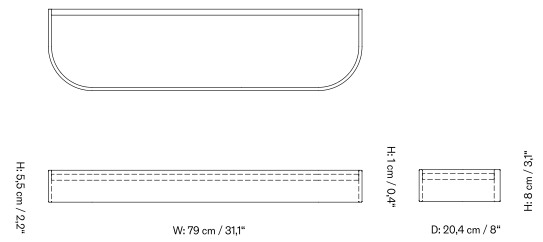

*Rack - 50*

*Rack - 79*

*Shelf/Rack*

*Shelf - 150*

*Shelf - 50*

*Shelf - 79*

The Gridy Fungi Shelf comes in three sizes and is available in a variety of oak finishes.

**LARGE - Prices in EUR**