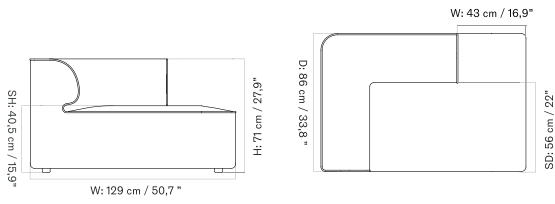

*Open Section 86*

*Corner 86*

*Open End 129*

*Pouf 86*

*Chaise Longue 129*

*Corner 172*

*Corner 129*

EAVE MODULAR SOFA 75, MODULE  
Designed by *Norm Architects*