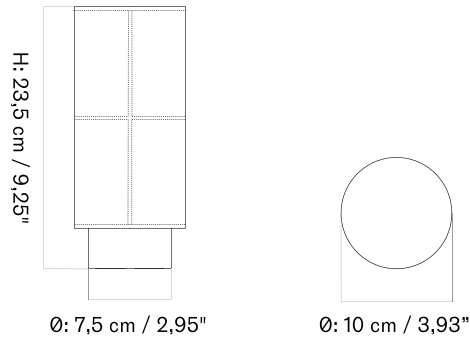

HASHIRA PORTABLE LAMP
Designed by *Norm Architects*

[BACK TO START](#)

The Hashira Portable Lamp features a handmade linen shade, an ash base, and is dimmable.

HASHIRA PORTABLE LAMP - *Prices in EUR*

Stock Item

MASTER SKU	PRODUCT	PRICE
71204-001149 Fact sheet	Textile, Raw - EU / US / UK / CN	195 *163,18

Hashira Portable Lamp