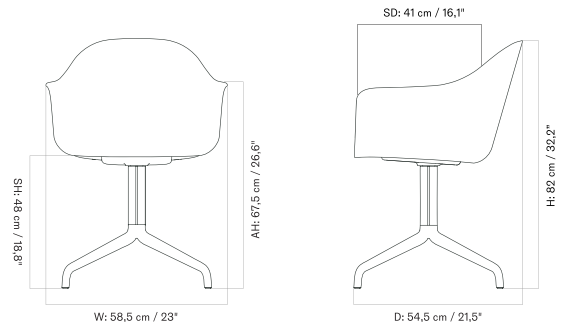

Star Base With Return