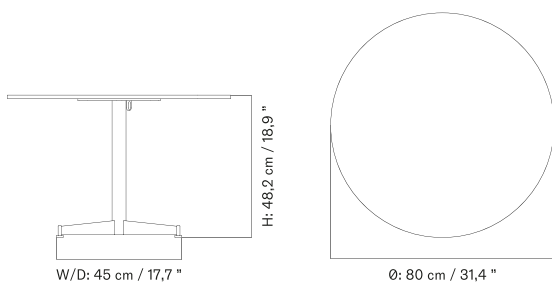

NOOK LOUNGE TABLE - Prices in EUR

Stock Item

MASTER SKU	PRODUCT	PRICE
71184-009977 Fact sheet	Star Base - Steel, Black - Ceramic, Sand - Ø80 cm	1.115 * 933,05
71184-009983 Fact sheet	Star Base - Steel, Black - Linoleum, Charcoal - Ø80 cm	725 * 606,69
71184-009986 Fact sheet	Star Base - Steel, Black - Marble, Estremoz - Ø80 cm	985 * 824,27
71184-009980 Fact sheet	Star Base - Steel, Black - Oak, Veneer, Black - Ø80 cm	725 * 606,69
71184-010527 Fact sheet	Star Base - Steel, Black - Stone, Kunis Breccia - Ø80 cm	985 * 824,27
71184-009978 Fact sheet	Star Base - Steel, Ivory - Ceramic, Sand - Ø80 cm	1.115 * 933,05
71184-009982 Fact sheet	Star Base - Steel, Ivory - Linoleum, Charcoal - Ø80 cm	725 * 606,69
71184-009985 Fact sheet	Star Base - Steel, Ivory - Marble, Estremoz - Ø80 cm	985 * 824,27
71184-009979 Fact sheet	Star Base - Steel, Ivory - Oak, Veneer, Black - Ø80 cm	725 * 606,69
71184-010526 Fact sheet	Star Base - Steel, Ivory - Stone, Kunis Breccia - Ø80 cm	985 * 824,27
71184-001931 Fact sheet	Star Base - Steel, Olive - Ceramic, Sand - Ø80 cm	1.235 * 1.033,47
71184-009984 Fact sheet	Star Base - Steel, Olive - Linoleum, Charcoal - Ø80 cm	725 * 606,69
71184-009987 Fact sheet	Star Base - Steel, Olive - Marble, Estremoz - Ø80 cm	985 * 824,27
71184-009981 Fact sheet	Star Base - Steel, Olive - Oak, Veneer, Black - Ø80 cm	725 * 606,69
71184-010528 Fact sheet	Star Base - Steel, Olive - Stone, Kunis Breccia - Ø80 cm	985 * 824,27

Ø80 - Ceramic