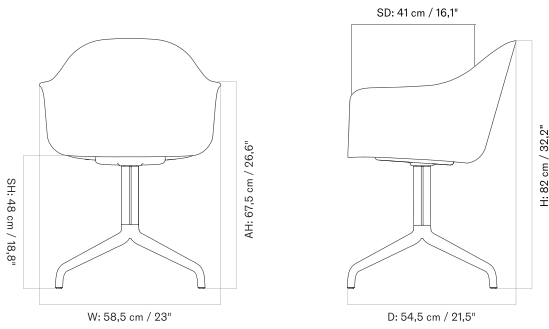

HARBOUR DINING CHAIR
Designed by *Norm Architects*

[BACK TO START](#)

STAR BASE WITH CASTERS - Prices in EUR

Production Time Ex. Freight: 6 weeks

MASTER SKU	PRODUCT	PC0T	PC1T	PC2T	PC3T	PC0L	PC1L	PC2L	PC3L
71103 Fact sheet	BASE: Aluminium, Black	935 * 782,43	1.085 907,95	1.405 1.175,73	1.695 1.418,41	1.495 1.251,05	1.635 1.368,20	1.915 1.602,51	2.305 1.928,87
71103 Fact sheet	BASE: Aluminium, Polished	935 * 782,43	1.085 907,95	1.405 1.175,73	1.695 1.418,41	1.495 1.251,05	1.635 1.368,20	1.915 1.602,51	2.305 1.928,87

Star Base With Swivel