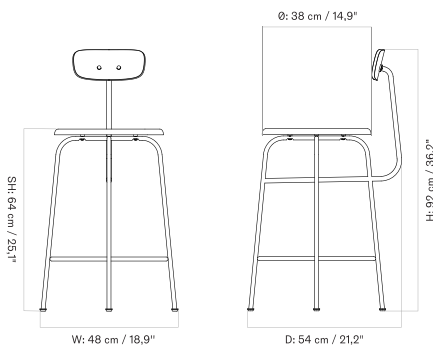

SEAT UPHOLSTERED - *Prices in EUR*

Production Time Ex. Freight: 6 weeks

MASTER SKU	PRODUCT	PC0T	PC1T	PC2T	PC3T	PC0L	PC1L	PC2L	PC3L
71086 Fact sheet	BASE: Steel, Black BACK: Ash, Veneer, Black Painted	645 * 539,75	685 573,22	725 606,69	755 631,80	745 623,43	805 673,64	865 723,85	905 757,32
71086 Fact sheet	BASE: Steel, Black BACK: Oak, Veneer, Dark Stained	645 * 539,75	685 573,22	725 606,69	755 631,80	745 623,43	805 673,64	865 723,85	905 757,32
71086 Fact sheet	BASE: Steel, Black BACK: Oak, Veneer, Natural	645 * 539,75	685 573,22	725 606,69	755 631,80	745 623,43	805 673,64	865 723,85	905 757,32

UN-UPHOLSTERED - *Prices in EUR*

Production Time Ex. Freight: 3 weeks

MASTER SKU	PRODUCT	PRICE
71086-005637 Fact sheet	Un-Upholstered - 4-Legs Base - Steel, Black - Ash, Veneer, Black Painted	495 * 414,23
71086-005638 Fact sheet	Un-Upholstered - 4-Legs Base - Steel, Black - Oak, Veneer, Dark Stained	495 * 414,23
71086-005636 Fact sheet	Un-Upholstered - 4-Legs Base - Steel, Black - Oak, Veneer, Natural	495 * 414,23

Seat Upholstered