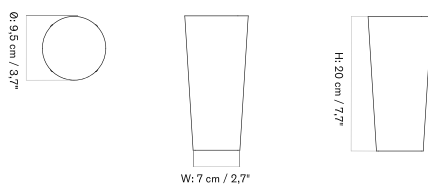

Ignus Flameless Candle - H20