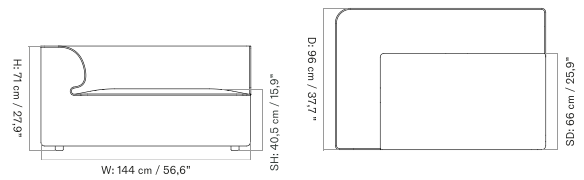

POUF 96 - Prices in EUR

Production Time Ex. Freight: 6 weeks

MASTER SKU	PRODUCT	PC0T	PC1T	PC2T	PC3T	PC0L	PC1L	PC2L	PC3L
71062	EDITION: Pouf 96	1.155	1.305	1.625	1.765	-	-	-	-
Fact sheet		* 966,53	1.092,05	1.359,83	1.476,99				

CHAISE LONGUE 144 - Prices in EUR

Production Time Ex. Freight: 6 weeks

MASTER SKU	PRODUCT	PC0T	PC1T	PC2T	PC3T	PC0L	PC1L	PC2L	PC3L
71062	EDITION: Chaise Longue 144	2.165	2.415	2.705	2.995	-	-	-	-
Fact sheet		* 1.811,72	2.020,92	2.263,60	2.506,28				

Open End 144

Corner 144

Open Section 96

Corner 96