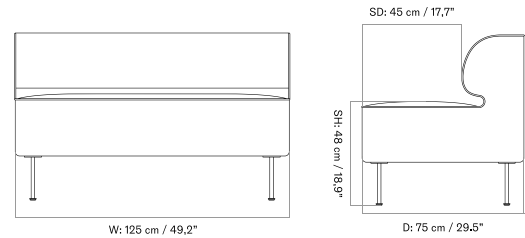

Open Section 125