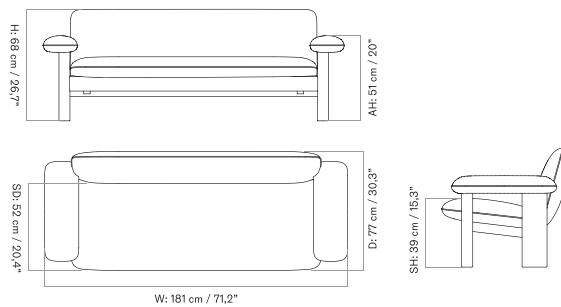

SPEC OPTIONS - *Price Category*

VARIANT TEXTILE	VARIANT LEATHER
Price Category 0 Textile - PC0T <i>Audo Bouclé, Audo / Autumn, Kvadrat / Logan, Yarn Collective / Parcot, Limonta</i>	Price Category 0 Leather - PC0L -
Price Category 1 Textile - PC1T <i>Baena, Limonta / Barnum Bouclé, Audo / Champion, Jab / Illusion, Nevotex / Remix, Kvadrat / Re-Wool, Kvadrat / Sienna, Limonta</i>	Price Category 1 Leather - PC1L -
Price Category 2 Textile - PC2T <i>Canvas, Kvadrat / Clay, Kvadrat / Fiord, Kvadrat / Hallingdal, Kvadrat / Keiga, Kvadrat / Moss, Kvadrat / Reflect, Kvadrat / Savanna, Kvadrat / Steelcut Trio, Kvadrat / Customer Own Material, Customer</i>	Price Category 2 Leather - PC2L -
Price Category 3 Textile - PC3T <i>Cifrado, Kvadrat / Safire, Kvadrat / Serpentine, Kvadrat / Vidar, Kvadrat / Zero, Kvadrat</i>	Price Category 3 Leather - PC3L <i>Sheepskin Nevotex, Nevotex</i>

BRASILIA SOFA - *Prices in EUR*

Production Time Ex. Freight: 6 weeks

MASTER SKU	PRODUCT	PC0T	PC1T	PC2T	PC3T	PC0L	PC1L	PC2L	PC3L
71023 Fact sheet	BASE: Oak, Solid, Dark Stained	3.905 * 3.267,78	4.255 3.560,67	4.595 3.845,19	4.945 4.138,08	-	-	-	7.165 5.995,82
71023 Fact sheet	BASE: Oak, Solid, Natural	3.905 * 3.267,78	4.255 3.560,67	4.595 3.845,19	4.945 4.138,08	-	-	-	7.165 5.995,82
71023 Fact sheet	BASE: Walnut, Solid	4.885 * 4.087,87	5.235 4.380,75	5.575 4.665,27	5.925 4.958,16	-	-	-	7.625 6.380,75

Brasilia Sofa