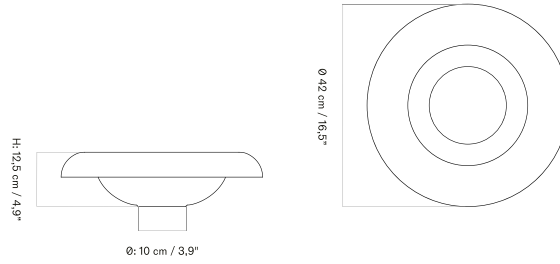

ROND BOWL
Designed by *Colin King Studio LLC*

[BACK TO START](#)

The Rond Bowl is a sculptural object crafted from beech wood and is food-approved.

ROND BOWL - *Prices in EUR*

Stock Item

MASTER SKU	PRODUCT	PRICE
71045-000895	Beech	365
Fact sheet		* 305,44

Rond Bowl