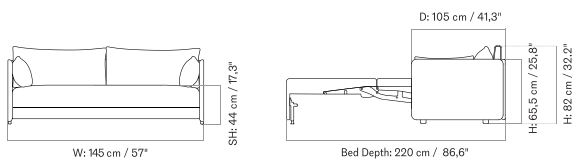

OFFSET SOFA BED
Designed by *Norm Architects*

[BACK TO START](#)

The Offset Sofa Bed is available in a range of textiles and as a 2-seater and 3-seater.

SPEC OPTIONS - *Price Category*

VARIANT TEXTILE	VARIANT LEATHER
Price Category 0 Textile - PC0T <i>Audo Bouclé, Audo / Autumn, Kvadrat / Logan, Yarn Collective / Parcot, Limonta</i>	Price Category 0 Leather - PC0L -
Price Category 1 Textile - PC1T <i>Baena, Limonta / Barnum Bouclé, Audo / Champion, Jab / Remix, Kvadrat / Re-Wool, Kvadrat / Sienna, Limonta / Illusion, Nevotex</i>	Price Category 1 Leather - PC1L -
Price Category 2 Textile - PC2T <i>Canvas, Kvadrat / Clay, Kvadrat / Fiord, Kvadrat / Hallingdal, Kvadrat / Keiga, Kvadrat / Moss, Kvadrat / Reflect, Kvadrat / Savanna, Kvadrat / Steelcut Trio, Kvadrat / Customer Own Material, Customer</i>	Price Category 2 Leather - PC2L -
Price Category 3 Textile - PC3T <i>Cifrado, Kvadrat / Safire, Kvadrat / Serpentine, Kvadrat / Vidar, Kvadrat / Zero, Kvadrat</i>	Price Category 3 Leather - PC3L -

OFFSET SOFA BED - *Prices in EUR*

Production Time Ex. Freight: 6 weeks

MASTER SKU	PRODUCT	PC0T	PC1T	PC2T	PC3T	PC0L	PC1L	PC2L	PC3L
71060 Fact sheet	EDITION: 2 Seater	4.475 * 3.744,77	4.885 4.087,87	5.525 4.623,43	6.145 5.142,26	-	-	-	-
71060 Fact sheet	EDITION: 3 Seater	4.545 * 3.803,35	4.965 4.154,81	5.615 4.698,74	6.275 5.251,05	-	-	-	-

2 Seater