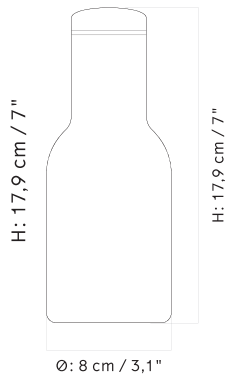

The collection includes Bottle Carafes offered in various sizes and with stainless steel or brass caps.

BOTTLE CARAFE - *Prices in EUR*

Stock Item

MASTER SKU	PRODUCT	PRICE
71030-001048 Fact sheet	0,5 L - Clear / Brass	35 * 29,29
71030-000996 Fact sheet	1 L - Clear / Brass	45 * 37,66
71030-000985 Fact sheet	1 L - Clear / Steel	35 * 29,29

Bottle Carafe - 0,5 L