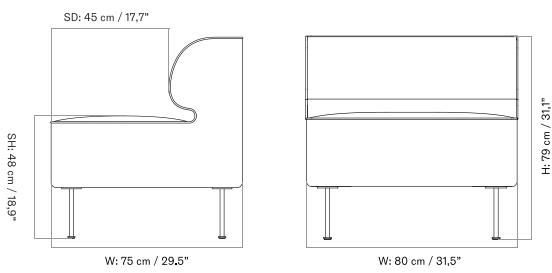

Open section 80