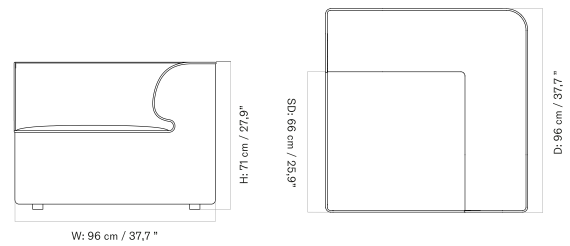

*Open End 144*

*Corner 144*

*Open Section 96*

*Corner 96*

*Corner 192*

*Pouf 96*

*Chaise Longue 144*

The Eave collection comes in a variation of individual modules along with a selection of pre-configured combinations, available in a wide range of upholstery.