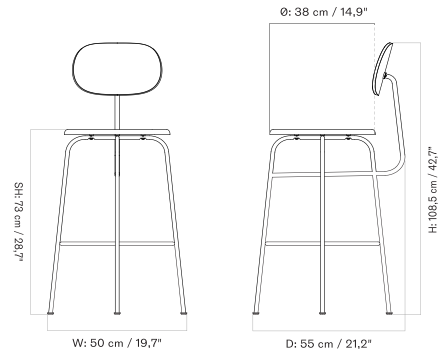

Fully Upholstered