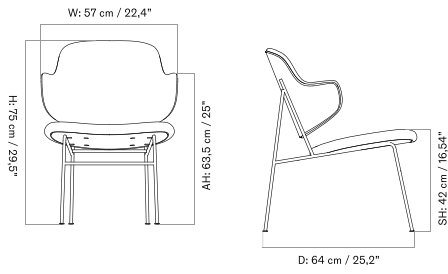

THE PENGUIN LOUNGE CHAIR
Designed by *Ib Kofod-Larsen Design*

BACK TO START

Fully Upholstered