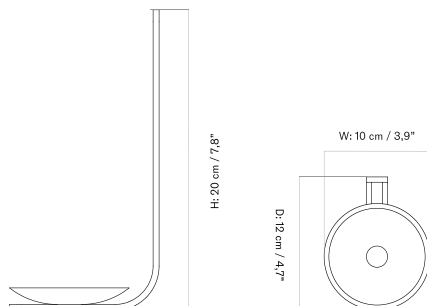

CLIP CANDLE HOLDER
Designed by *Audo Copenhagen*

[BACK TO START](#)

The Clip Candle Holder comes in both wall and table versions, each offered in various sizes and finishes.

CLIP CANDLE HOLDER - Prices in EUR

Stock Item

MASTER SKU	PRODUCT	PRICE
71040-000883 Fact sheet	Candle, Wall - Brass	65 * 54,39
71040-000887 Fact sheet	Table, H5 cm, 3 Arm - Black	75 * 62,76
71040-000888 Fact sheet	Table, H5 cm, 3 Arm - Brass	175 * 146,44
71040-000880 Fact sheet	Tealight, Wall - Black	35 * 29,29
71040-000881 Fact sheet	Tealight, Wall - Brass	55 * 46,03

Clip Candle Holder - Candle - Wall

Clip Candle Holder - Table