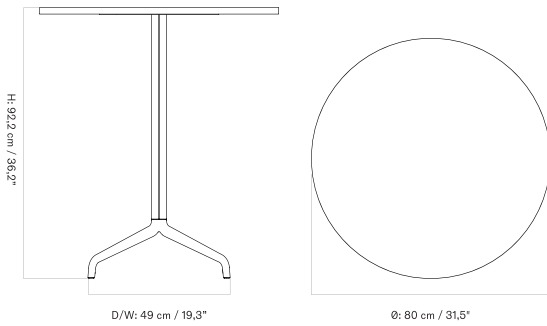

Ø60 Cm - Round Base