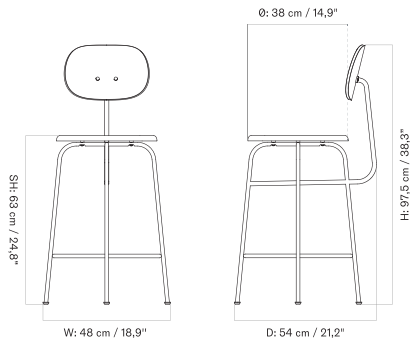

Un-Upholstered