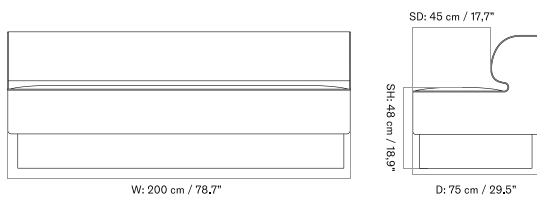

Open Section 200 - Plateau