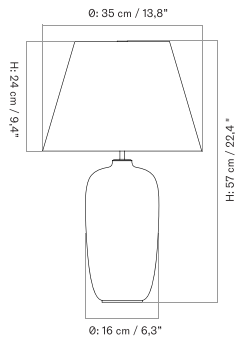

TORSO TABLE LAMP

Designed by *Kroeyer-Saetter-Lassen*

[BACK TO START](#)

The Torso Table Lamp is available in two versions: an off-white version in H37, and a version with a black base and off-white shade in H57.

TORSO TABLE LAMP - Prices in EUR

Stock Item

MASTER SKU	PRODUCT	PRICE
71117-006300 Fact sheet	Black - EU - H57 cm	425 * 355,65
71117-006304 Fact sheet	Sand - EU - H37 cm	395 * 330,54

Torso Table Lamp 57