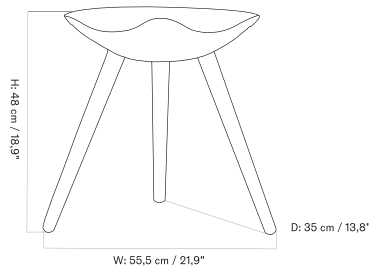

ML 42 STOOL
Designed by *Mogens Lassen*

[BACK TO START](#)

The ML 42 Stool is a sculptural three-legged stool available in soap treated oak and brown oiled oak.

ML 42 STOOL - *Prices in EUR*

Stock Item

MASTER SKU	PRODUCT	PRICE
71081-003357 Fact sheet	Un-Upholstered - Oak, Solid, Brown Stained	1.155 * 966,53
71081-003350 Fact sheet	Un-Upholstered - Oak, Solid, Natural	1.145 * 958,16

ML 42 Stool