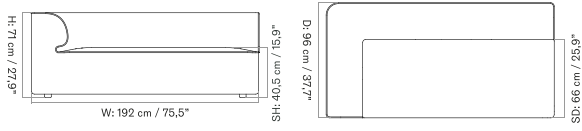

*Open End 144*

*Corner 144*

*Open Section 96*

*Corner 96*

*Corner 192*

*Pouf 96*

*Chaise Longue 144*

The Eave collection comes in a variation of individual modules along with a selection of pre-configured combinations, available in a wide range of upholstery.