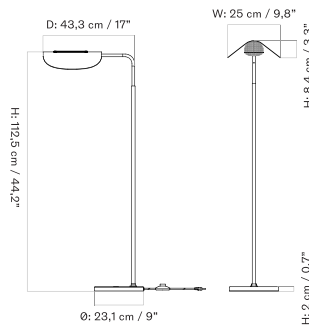

WING FLOOR LAMP
Designed by *Kenneth Bergenblad*

[BACK TO START](#)

Wing Floor Lamp is designed with dual tilt mechanism for precise control of light direction. Available in polished aluminium (with white inner shade) or brown bronzed aluminium (with black inner shade).

WING FLOOR LAMP - Prices in EUR

Stock Item

MASTER SKU	PRODUCT	PRICE
71264-017323 Fact sheet	Aluminium, Bronzed - EU - H115 cm	835 * 698,74
71264-017320 Fact sheet	Aluminium, Polished - EU - H115 cm	835 * 698,74

Wing Floor Lamp