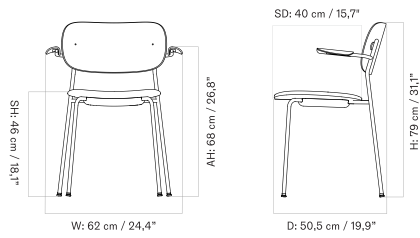

Un-Upholstered - With Arms