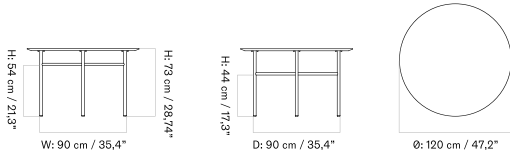

Ø120

Ø138

210 X 95 Cm

200 X 90 Cm