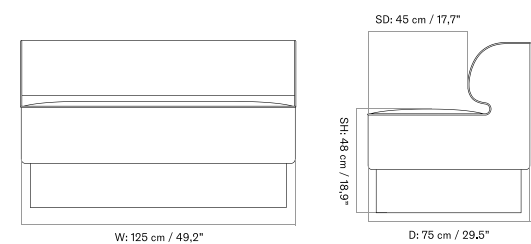

Open Section 125 - Plateau