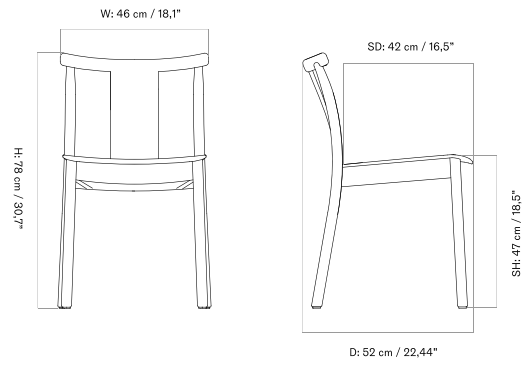

Seat Upholstered - Without Arms