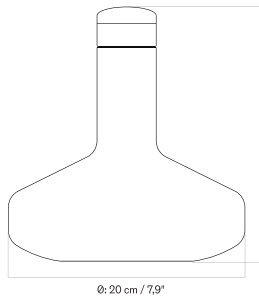

The collection includes Wine Breather Carafes, offered in various sizes and combinations of clear and smoked glass, with stainless steel or brass caps.

WINE BREATHER COLLECTION - *Prices in EUR*

Stock Item

MASTER SKU	PRODUCT	PRICE
71031-001052 Fact sheet	Deluxe - Clear / Gold	95 * 79,50
71031-001051 Fact sheet	Deluxe - Clear / Steel	75 * 62,76
71031-000991 Fact sheet	Original - Clear / Steel	65 * 54,39
71031-000997 Fact sheet	Original - Smoke / Brass	95 * 79,50

Wine Breather Collection - Deluxe