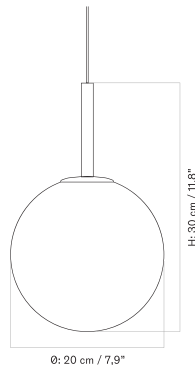

TR BULB PENDANT
Designed by *Tim Rundle*

[BACK TO START](#)

The TR Bulb Pendant features a dimmable LED bulb and is available in black painted steel, brushed brass, and polished steel.

TR BULB PENDANT - *Prices in EUR*

Stock Item

MASTER SKU	PRODUCT	PRICE
71132-001415 Fact sheet	Brass, Brushed - EU / UK - Matt Bulb	285 * 238,49
71132-001472 Fact sheet	Steel, Black - EU / UK - Matt Bulb	245 * 205,02
71132-001321 Fact sheet	Steel, Polished - EU / UK - Matt Bulb	295 * 246,86

TR Bulb Pendant