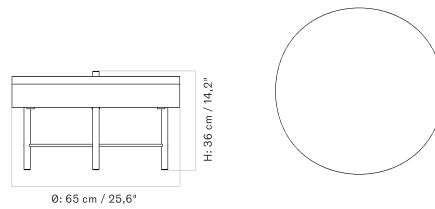

TURNING LOUNGE TABLE
Designed by *Theresa Rand*

[BACK TO START](#)

Combining storage and a table with a rotating lid, the Turning Table features a veneered surface paired with metal stabilizers.

TURNING LOUNGE TABLE - *Prices in EUR*

Stock Item

MASTER SKU	PRODUCT	PRICE
71008-002255 Fact sheet	Ash, Black Stained	575 * 481,17

Turning Lounge Table