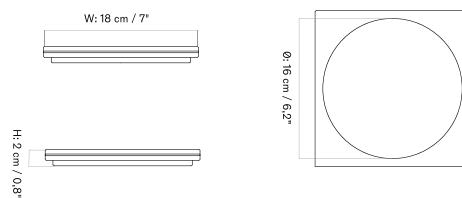

The Divot Tray is a centrepiece featuring a brass finish.

DIVOT TRAY - *Prices in EUR*

Stock Item

MASTER SKU	PRODUCT	PRICE
71192-001002 Fact sheet	Brass	175 * 146,44

Divot Tray