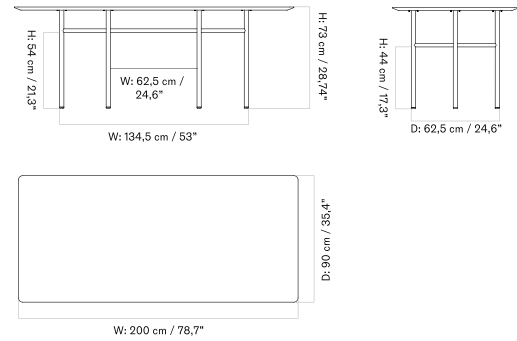

Ø120

Ø138

210 X 95 Cm

200 X 90 Cm

ANDROGYNE DINING TABLE  
Designed by *Danielle Siggerud*

[BACK TO START](#)

The Androgyne Dining Table features a wood base in natural oak or dark stained oak. The table is available in round or rectangular versions, each in two sizes. Round table tops come in wood, stone, and marble. Rectangular table tops are available in natural oak and dark stained oak.