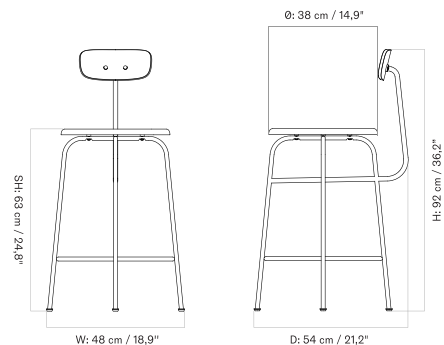

Un-Upholstered