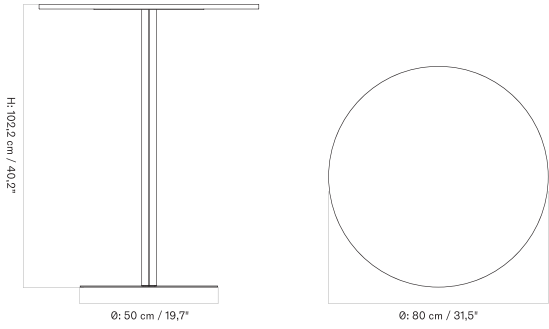

70 X 60 Cm - Round Base - Ceramic

70 X 60 Cm - Round Base - Linoleum, Marble, Oak and Stone

70 X 60 Cm - Star Base - Ceramic

70 X 60 Cm - Star Base - Linoleum, Marble, Oak and Stone

*Ø80 Cm - Round Base - Ceramic*