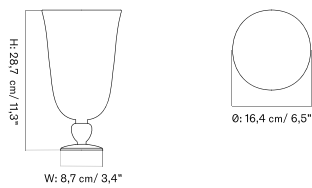

Pavot Collection - Vase