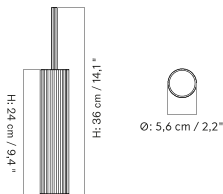

Crafted from reeded and anodised aluminium, the Tubulaire Pendant Lamp comes in two sizes and is also available as a trio with a shared canopy.

SINGLE - Prices in EUR

Stock Item

MASTER SKU	PRODUCT	PRICE
71215-001176 Fact sheet	Single - H24 cm - Aluminium, Bronzed - EU / UK	265 * 221,76
71215-001174 Fact sheet	Single - H48 cm - Aluminium, Bronzed - EU / UK	325 * 271,97

CLUSTER - Prices in EUR

Stock Item

MASTER SKU	PRODUCT	PRICE
71215-001162 Fact sheet	Cluster - H24/H48 cm - Aluminium, Bronzed - EU / UK	915 * 765,69

Single - H24