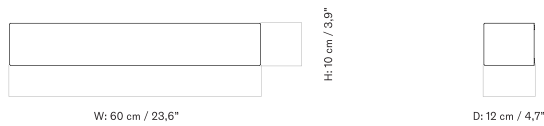

PLINTH SHELF
Designed by *Norm Architects*

[BACK TO START](#)

The Plinth Shelf is crafted from either Grey Kendzo marble or Kunis Breccia stone, designed to match the rest of the Plinth Table Collection.

PLINTH SHELF - *Prices in EUR*

Stock Item

MASTER SKU	PRODUCT	PRICE
71010-002142 Fact sheet	Marble, Grey Kendzo	425 * 355,65
71010-002141 Fact sheet	Stone, Kunis Breccia	445 * 372,38

Plinth Shelf