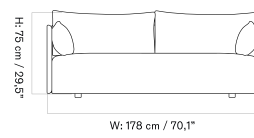

*1 Seater*

*2 Seater*

*3 Seater*

LOOSE COVER FOR TEAROOM CLUB CHAIR  
 Designed by *Nick Ross*

[BACK TO START](#)

The Loose Cover for the Tearoom Club Chair is available in various colours and in two sizes: one for the Tearoom Club Chair and one for the Tearoom Club Chair with Swivel.