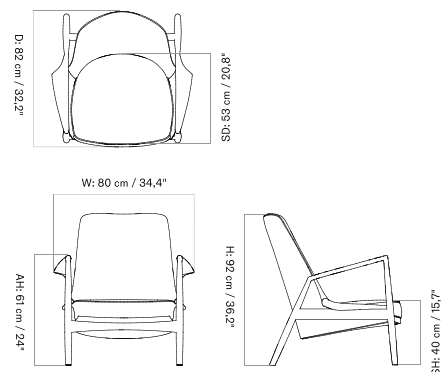

THE SEAL LOUNGE CHAIR
Designed by *Ib Kofod-Larsen Design*

BACK TO START

The Seal Lounge Chair is available with a high or low back, in a range of textiles and leathers, with legs offered in natural oak or walnut.

SPEC OPTIONS - *Price Category*

VARIANT TEXTILE	VARIANT LEATHER
Price Category 0 Textile - PC0T <i>Audo Bouclé, Audo / Autumn, Kvadrat / Logan, Yarn Collective</i>	Price Category 0 Leather - PC0L -
Price Category 1 Textile - PC1T <i>Baena, Limonta / Barnum Bouclé, Audo / Illusion, Nevotex / Re-Wool, Kvadrat / Remix, Kvadrat / Sienna, Limonta</i>	Price Category 1 Leather - PC1L <i>Envy, Sørensen Leather / Ultra, Sørensen Leather / Aida, Nevotex</i>
Price Category 2 Textile - PC2T <i>Canvas, Kvadrat / Clay, Kvadrat / Fiord, Kvadrat / Hallingdal, Kvadrat / Keiga, Kvadrat / Moss, Kvadrat / Reflect, Kvadrat / Savanna, Kvadrat / Steelcut Trio, Kvadrat / Customer Own Material, Customer</i>	Price Category 2 Leather - PC2L <i>Dunes, Sørensen Leather / Nuance, Sørensen Leather / Customer Own Leather, Customer</i>
Price Category 3 Textile - PC3T <i>Cifrado, Kvadrat / Safire, Kvadrat / Serpentine, Kvadrat / Vidar, Kvadrat / Zero, Kvadrat</i>	Price Category 3 Leather - PC3L -

LOW BACK - *Prices in EUR*

Production Time Ex. Freight: 6 weeks

MASTER SKU	PRODUCT	PC0T	PC1T	PC2T	PC3T	PC0L	PC1L	PC2L	PC3L
71169 Fact sheet	EDITION: Low Back BASE: Oak, Solid, Natural	5.105 * 4.271,97	5.315 4.447,70	5.555 4.648,54	5.785 4.841	-	6.095 5.100,42	6.325 5.292,89	6.535 5.468,62
71169 Fact sheet	EDITION: Low Back BASE: Walnut, Solid	5.415 * 4.531,38	5.615 4.698,74	5.855 4.899,58	6.095 5.100,42	-	6.395 5.351,46	6.625 5.543,93	6.845 5.728,03

HIGH BACK - *Prices in EUR*

Production Time Ex. Freight: 6 weeks