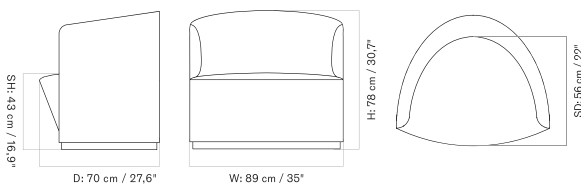

LOOSE COVER FOR TEAROOM LOUNGE CHAIR
Designed by *Nick Ross*

[BACK TO START](#)

The Loose Cover for Tearoom Lounge Chair comes in various colours and in two sizes: one for the Tearoom Lounge Chair and one for the Tearoom Lounge Chair with Swivel.

SWIVEL WITH RETURN - *Prices in EUR*

Production Time Ex. Freight: 6 weeks

MASTER SKU	PRODUCT	PRICE
71234-007524 Fact sheet	Loose Cover - Swivel With Return - LOGAN YC04064-01 - PC0T	1.005 * 841
71234-007549 Fact sheet	Loose Cover - Swivel With Return - LOGAN YC04064-02 - PC0T	1.005 * 841
71234-007550 Fact sheet	Loose Cover - Swivel With Return - LOGAN YC04064-03 - PC0T	1.005 * 841

LOW BACK - *Prices in EUR*

Production Time Ex. Freight: 6 weeks

MASTER SKU	PRODUCT	PRICE
71234-007521 Fact sheet	Loose Cover - Low Back - LOGAN YC04064-01 - PC0T	905 * 757,32
71234-007522 Fact sheet	Loose Cover - Low Back - LOGAN YC04064-02 - PC0T	905 * 757,32
71234-007523 Fact sheet	Loose Cover - Low Back - LOGAN YC04064-03 - PC0T	905 * 757,32

Loose Cover For Tearoom Lounge Chair - Low Back