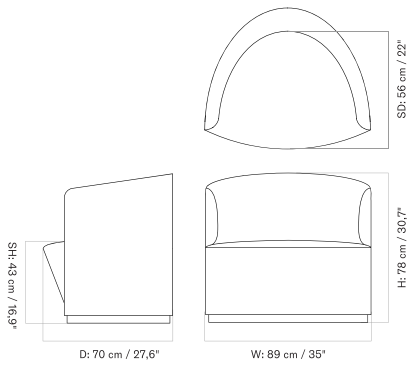

High Back

Swivel With Return

Low Back

High Back With Poweroutlet