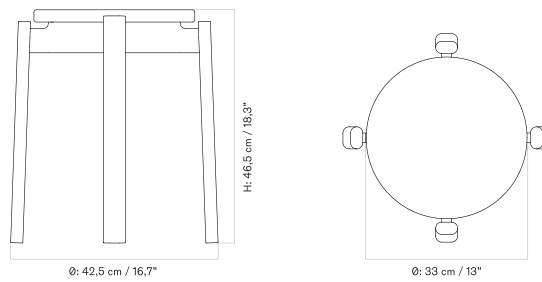

PASSAGE STOOL

Designed by *Kroeyer-Saetter-Lassen*

[BACK TO START](#)

The Passage Stool is available in natural oak and dark stained oak. The stool is stackable.

PASSAGE STOOL - Prices in EUR

Stock Item

MASTER SKU	PRODUCT	PRICE
71275-017379 Fact sheet	Oak, Solid, Dark Stained	305 * 255,23
71275-017378 Fact sheet	Oak, Solid, Natural	305 * 255,23

Passage Stool