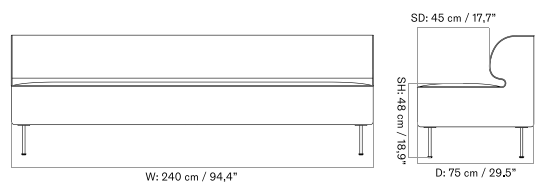

Open Section 240