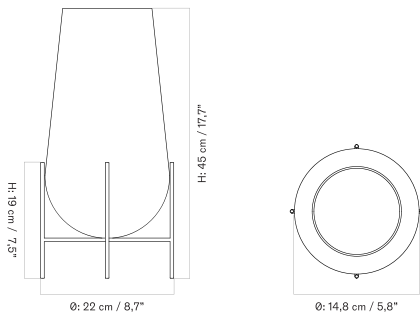

Echasse Collection - Vase Medium