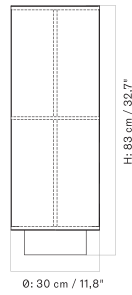

Stock Item

MASTER SKU	PRODUCT	PRICE
71200-001398	Textile, Raw - EU - H83 cm	895
<a href="#">Fact sheet</a>		* 748,95

---

*Hashira Floor Lamp*

JWDA FLOOR LAMP  
Designed by *Jonas Wagell*

[BACK TO START](#)