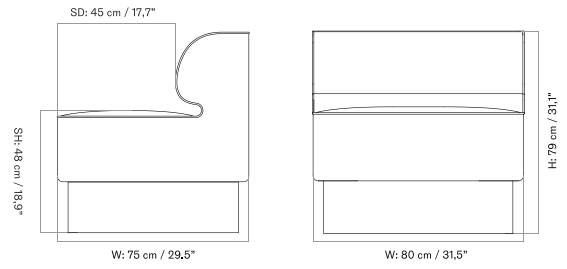

Open Section 80 - Plateau