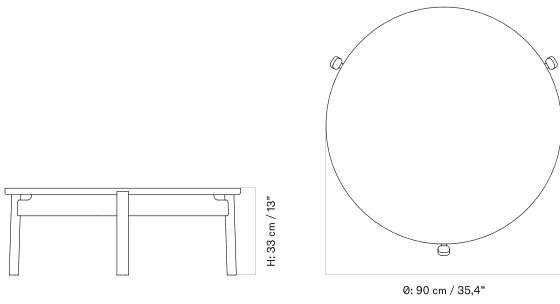

*Ø50 Cm*

*Ø70 Cm*

PASSAGE LOUNGE TABLE  
Designed by *Kroeyer-Saetter-Lassen*

[BACK TO START](#)

---

Ø90 Cm