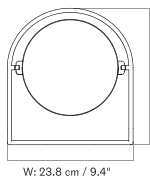

W: 23,8 cm / 9,4"