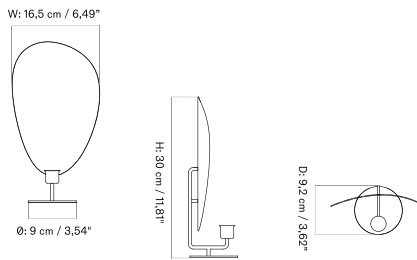

FLAMBEAU CANDLE HOLDER
Designed by *Kroeyer-Saetter-Lassen*

[BACK TO START](#)

The Flambeau Candle Holder comes in both wall and table versions, each offered in various heights and finishes.

FLAMBEAU CANDLE HOLDER - *Prices in EUR*

Stock Item

MASTER SKU	PRODUCT	PRICE
71039-000922 Fact sheet	Table - H30 cm - Brass, Black	145 * 121,34
71039-000920 Fact sheet	Table - H34 cm - Brass, Black	185 * 154,81
71039-000924 Fact sheet	Wall - H40 cm - Brass, Black	195 * 163,18

Flambeau Candle Holder - H30