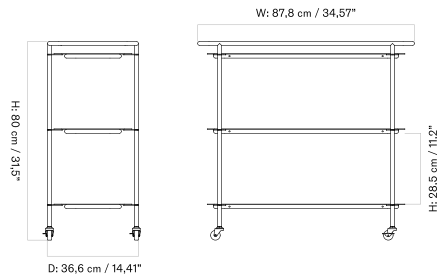

CHARGING TROLLEY
Designed by *Audo Copenhagen*

[BACK TO START](#)

Crafted from durable powder-coated steel, the Charging Trolley accommodates up to three Charging Boards, delivering a total of 30 charging sockets. Charging Boards not included.

CHARGING TROLLEY - *Prices in EUR*

Stock Item

MASTER SKU	PRODUCT	PRICE
71054-001224 Fact sheet	Steel, Black	575 * 481,17

Charging Trolley