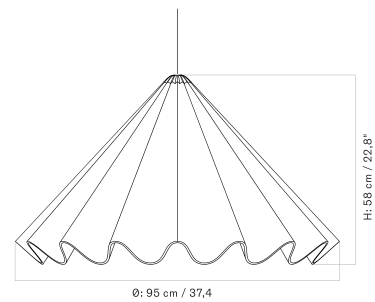

*Dancing Pendant - Ø65*

*Dancing Pendant - Ø95*

Crafted from reeded and anodised aluminium, the Tubulaire Pendant Lamp comes in two sizes and is also available as a trio with a shared canopy.

**SINGLE - Prices in EUR**