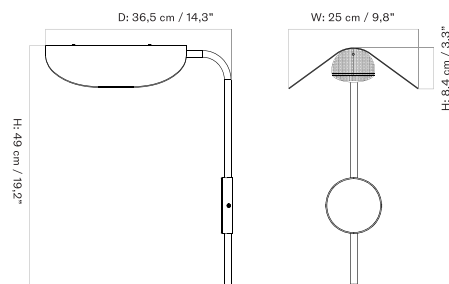

WING WALL LAMP
Designed by *Kenneth Bergenblad*

[BACK TO START](#)

Wall-mounted lamp with rotating and tilting shade, offering complete control of light direction. Available in polished aluminium (with white inner shade) and brown bronzed aluminium (with black inner shade).

WING WALL LAMP - Prices in EUR

Stock Item

MASTER SKU	PRODUCT	PRICE
71269-017347 Fact sheet	Aluminium, Bronzed - EU - Dimmer On Cord	390 * 326,36
71269-017346 Fact sheet	Aluminium, Polished - EU - Dimmer On Cord	390 * 326,36

Wing Wall Lamp