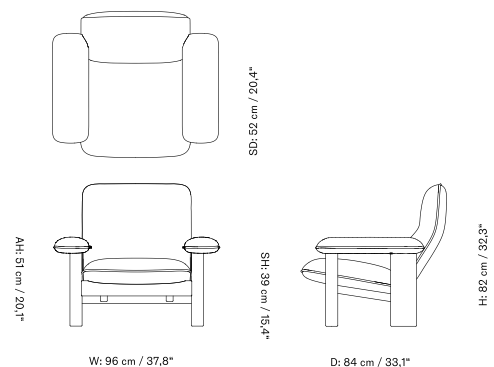

*Low Back*

*High Back*

\* PRICES EXCL. VAT

PRICE LIST 2026, EUR

KNITTING LOUNGE CHAIR  
Designed by *Ib Kofod-Larsen Design*

[BACK TO START](#)

The Knitting Lounge Chair is available in a range of textiles, leathers, and sheepskin upholstery, and comes in four finishes: natural oak, dark stained oak, black oak, and walnut.