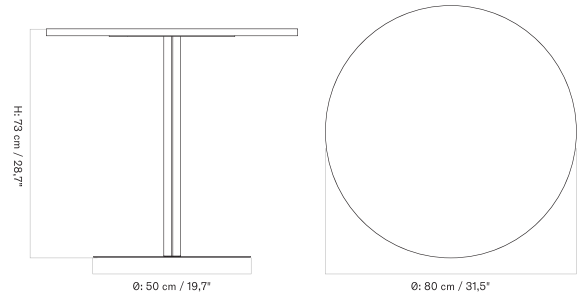

Ø80 Cm - Round Base - Linoleum, Marble, Oak and Stone