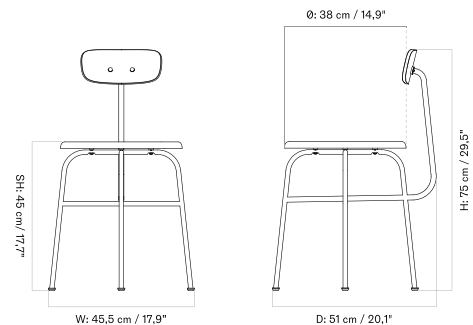

Un-Upholstered