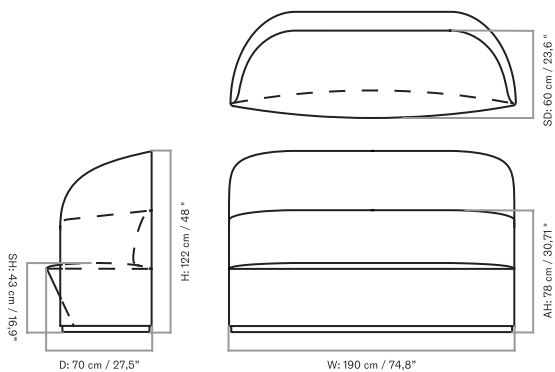

The Tearoom Sofa is available in a range of textiles and offered in a high back version, with the option to add a power outlet.

SPEC OPTIONS - Price Category

VARIANT TEXTILE	VARIANT LEATHER
Price Category 0 Textile - PC0T <i>Audo Bouclé, Audo / Autumn, Kvadrat / Logan, Yarn Collective / Parcot, Limonta</i>	Price Category 0 Leather - PC0L -
Price Category 1 Textile - PC1T <i>Baena, Limonta / Barnum Bouclé, Audo / Champion, Jab / Illusion, Nevotex / Remix, Kvadrat / Re-Wool, Kvadrat / Sienna, Limonta</i>	Price Category 1 Leather - PC1L -
Price Category 2 Textile - PC2T <i>Canvas, Kvadrat / Clay, Kvadrat / Fiord, Kvadrat / Hallingdal, Kvadrat / Keiga, Kvadrat / Moss, Kvadrat / Reflect, Kvadrat / Savanna, Kvadrat / Steelcut Trio, Kvadrat / Customer Own Material, Customer</i>	Price Category 2 Leather - PC2L -
Price Category 3 Textile - PC3T <i>Cifrado, Kvadrat / Safire, Kvadrat / Serpentine, Kvadrat / Vidar, Kvadrat / Zero, Kvadrat</i>	Price Category 3 Leather - PC3L -

HIGH BACK - Prices in EUR

Production Time Ex. Freight: 6 weeks

MASTER SKU	PRODUCT	PC0T	PC1T	PC2T	PC3T	PC0L	PC1L	PC2L	PC3L
71112	EDITION: High Back	4.595	5.235	5.885	6.535	-	-	-	-
Fact sheet		* 3.845,19	4.380,75	4.924,69	5.468,62				

LOW BACK - Prices in EUR

Production Time Ex. Freight: 6 weeks

MASTER SKU	PRODUCT	PC0T	PC1T	PC2T	PC3T	PC0L	PC1L	PC2L	PC3L
71112	EDITION: Low Back	3.785	4.415	5.065	5.565	-	-	-	-
Fact sheet		* 3.167,36	3.694,56	4.238,49	4.656,90				

High Back