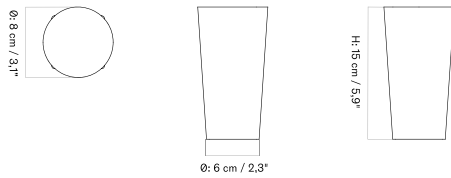

The Ignus Flameless Candle comes in various sculptural forms and uses LED technology and battery power to create a soft light. Each candle is dimmable to three settings.

IGNUS FLAMELESS CANDLE - Prices in EUR

Stock Item

MASTER SKU	PRODUCT	PRICE
71194-001005 Fact sheet	H15 cm	50 * 41,84
71194-001006 Fact sheet	H20 cm	50 * 41,84
71194-001007 Fact sheet	H22,5 cm	50 * 41,84
71194-001008 Fact sheet	H25 cm	85 * 71,13
71194-001009 Fact sheet	H35 cm	85 * 71,13
71194-001004 Fact sheet	H8 cm	40 * 33,47

Ignus Flameless Candle - H8