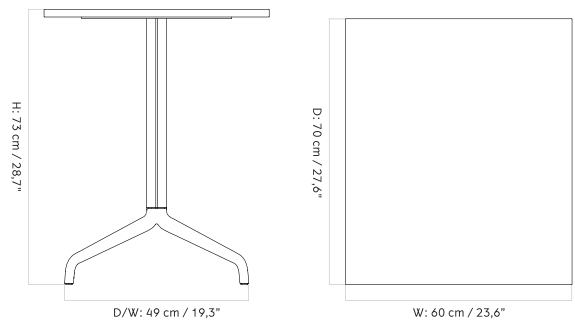

70X60 Cm - Round Base - Ceramic

70X60 Cm - Round Base - Linoleum, Marble, Oak and Stone

70X60 Cm - Star Base - Ceramic

70X60 Cm - Star Base - Linoleum, Marble, Oak and Stone

*Ø80 Cm - Round Base - Ceramic*