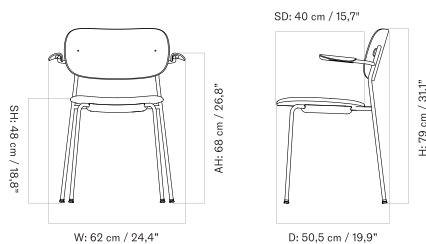

Seat Upholstered - With Arms