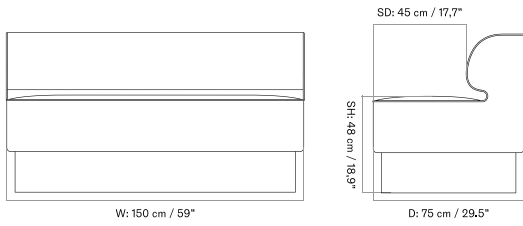

Open Section 150 - Plateau