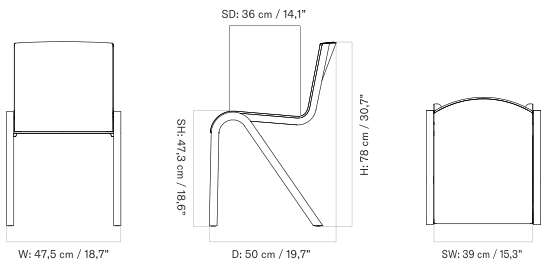

Un-Upholstered