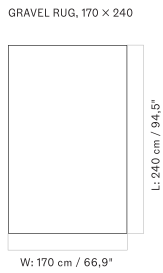

GRAVEL RUG
Designed by *Nina Bruun*

[BACK TO START](#)

Available in two sizes and two natural tones, the Gravel Rug is handwoven from undyed wool with cotton edges.

GRAVEL RUG - *Prices in EUR*

Stock Item

MASTER SKU	PRODUCT	PRICE
71002-000404 Fact sheet	170 x 240 cm - Ivory	1.305 * 1.092,05
71002-000401 Fact sheet	200 x 300 cm - Grey	1.455 * 1.217,57
71002-000402 Fact sheet	200 x 300 cm - Ivory	1.455 * 1.217,57

Gravel Rug - 170 x 240 cm