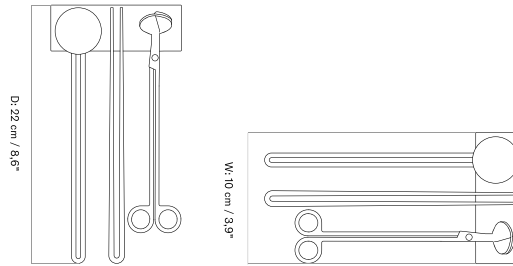

CLIP CANDLE CARE KIT
Designed by *Audo Copenhagen*

[BACK TO START](#)

The Clip Candle Care Kit is a four-piece kit including a candle snuffer, wick trimmer, pick, and accompanying tray. All tools are made of powder-coated metal.

CLIP CANDLE CARE KIT - *Prices in EUR*

Stock Item

MASTER SKU	PRODUCT	PRICE
71043-000893	Brass	105
Fact sheet		* 87,87

Clip Candle Care Kit