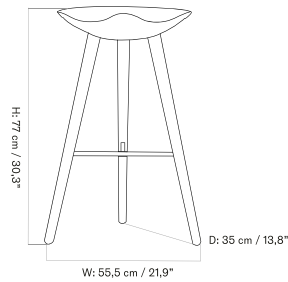

ML 42 BAR STOOL
Designed by *Mogens Lassen*

[BACK TO START](#)

The ML 42 Bar Stool is a sculptural three-legged bar stool available in soap treated oak and brown oiled oak, and comes with a crossbar in stainless steel or brass.

ML 42 BAR STOOL - *Prices in EUR*

Stock Item

MASTER SKU	PRODUCT	PRICE
71083-003361 Fact sheet	Un-Upholstered - Oak, Solid, Brown Stained - Brass, Polished	1.295 * 1.083,68
71083-003359 Fact sheet	Un-Upholstered - Oak, Solid, Brown Stained - Steel, Stainless	1.295 * 1.083,68
71083-003354 Fact sheet	Un-Upholstered - Oak, Solid, Natural - Brass, Polished	1.295 * 1.083,68
71083-003352 Fact sheet	Un-Upholstered - Oak, Solid, Natural - Steel, Stainless	1.295 * 1.083,68

ML 42 Bar Stool