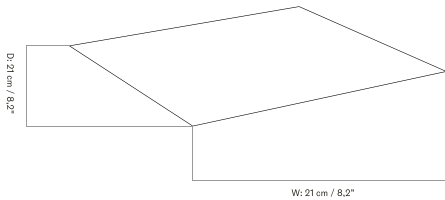

The Kubus Base is a protective accessory for Kubus and Line candle holders, designed to prevent wax from damaging surfaces.

KUBUS BASE - Prices in EUR

Stock Item

MASTER SKU	PRODUCT	PRICE
71067-000672 Fact sheet	Kubus 4 - Black	75 * 62,76
71067-000680 Fact sheet	Kubus 4 - White	75 * 62,76
71067-000673 Fact sheet	Kubus 8 - Black	105 * 87,87
71067-000681 Fact sheet	Kubus 8 - White	105 * 87,87
71067-000671 Fact sheet	Line - Black	55 * 46,03
71067-000679 Fact sheet	Line - White	55 * 46,03

Kubus Base - Kubus 4