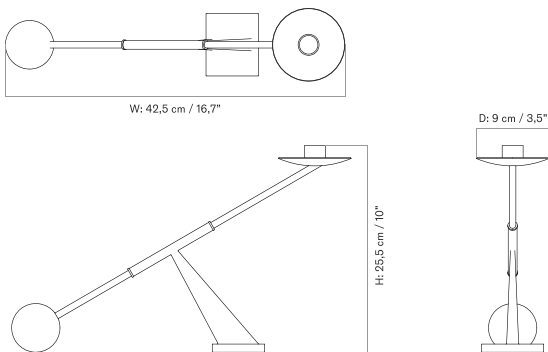

INTERCONNECT CANDLE HOLDER
Designed by *Colin King Studio LLC*

[BACK TO START](#)

The Interconnect Candleholder is available in two sizes, with size-specific finishes in bronzed brass, black, polished brass, and silver.

SMALL - Prices in EUR

Stock Item

MASTER SKU	PRODUCT	PRICE
71033-001067 Fact sheet	Small - Brass, Bronzed	345 * 288,70
71033-001064 Fact sheet	Small - Steel, Black	235 * 196,65
71033-001063 Fact sheet	Small - Steel, Stainless	295 * 246,86

LARGE - Prices in EUR

Stock Item

MASTER SKU	PRODUCT	PRICE
71033-001062 Fact sheet	Large - Brass, Bronzed	515 * 430,96
71033-001061 Fact sheet	Large - Brass, Polished	505 * 422,59
71033-001060 Fact sheet	Large - Steel, Black	355 * 297,07

Small