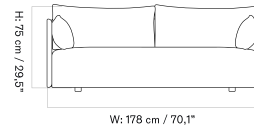

1 Seater

2 Seater

3 Seater