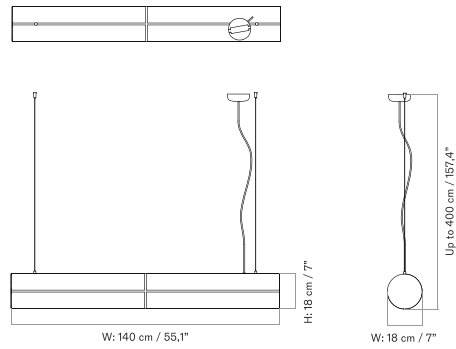

HASHIRA LINEAR PENDANT
Designed by *Norm Architects*

[BACK TO START](#)

The Hashira Linear Pendant Lamp is suspended from the ceiling by wires, features a handmade linen shade, and includes a dimmer function.

HASHIRA LINEAR PENDANT - *Prices in EUR*

Stock Item

MASTER SKU	PRODUCT	PRICE
71205-001148 Fact sheet	Textile, Raw - EU / UK	575 * 481,17

Hashira Linear Pendant