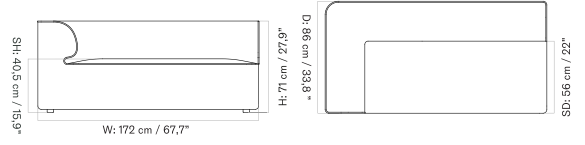

Chaise Longue 129

Corner 172

Corner 129