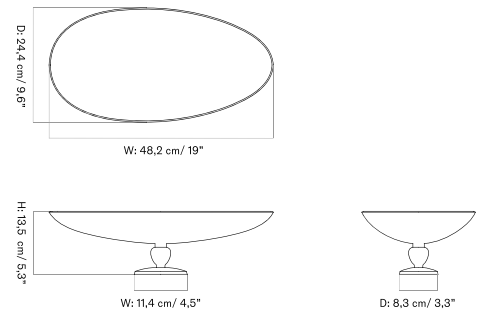

The Pavot Collection includes a vase, a bowl, and a centerpiece.
Each piece is aluminium-cast and hand-finished.

PAVOT COLLECTION - *Prices in EUR*

Stock Item

MASTER SKU	PRODUCT	PRICE
71291-018801 Fact sheet	Bowl - Aluminium, Bronzed	195 *163,18
71291-018794 Fact sheet	Centerpiece - Aluminium, Bronzed	295 *246,86
71291-018800 Fact sheet	Vase - Aluminium, Bronzed	195 *163,18

Pavot Collection - Bowl

Pavot Collection - Centerpiece