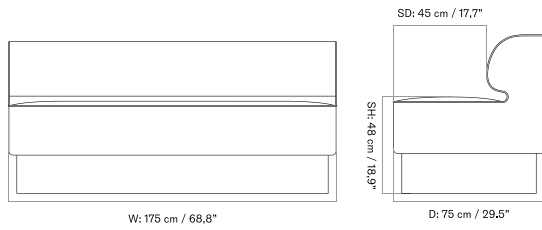

Open Section 175 - Plateau