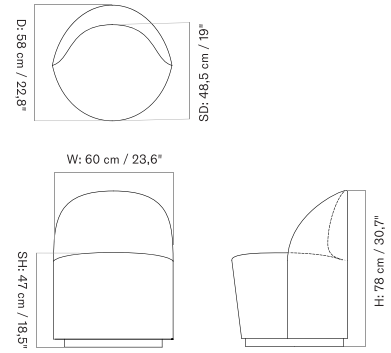

Swivel With Return