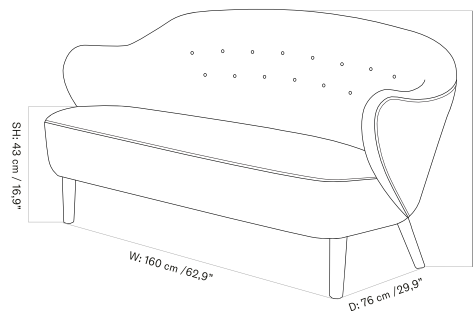

INGEBORG SOFA - *Prices in EUR*

Production Time Ex. Freight: 6 weeks

MASTER SKU	PRODUCT	PC0T	PC1T	PC2T	PC3T	PC0L	PC1L	PC2L	PC3L
71140 Fact sheet	BASE: Oak, Solid, Dark Stained BUTTONS: Same as upholstery	4.405 * 3.686,19	5.005 4.188,28	5.525 4.623,43	6.115 5.117,15	-	6.285 5.259,41	7.165 5.995,82	7.845 6.564,85
71140 Fact sheet	BASE: Oak, Solid, Dark Stained BUTTONS: Vegetal	4.405 * 3.686,19	5.005 4.188,28	5.525 4.623,43	6.115 5.117,15	-	6.285 5.259,41	7.165 5.995,82	7.845 6.564,85
71140 Fact sheet	BASE: Oak, Solid, Natural BUTTONS: Same as upholstery	4.405 * 3.686,19	5.005 4.188,28	5.525 4.623,43	6.115 5.117,15	-	6.285 5.259,41	7.165 5.995,82	7.845 6.564,85
71140 Fact sheet	BASE: Oak, Solid, Natural BUTTONS: Vegetal	4.405 * 3.686,19	5.005 4.188,28	5.525 4.623,43	6.115 5.117,15	-	6.285 5.259,41	7.165 5.995,82	7.845 6.564,85

Ingeborg Sofa