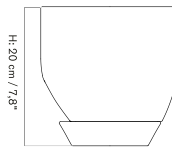

Ø: 20 cm / 7.8"

---

*Watering Stick - H26*

---

*Watering Stick - H36*

---

*Plant Mister*