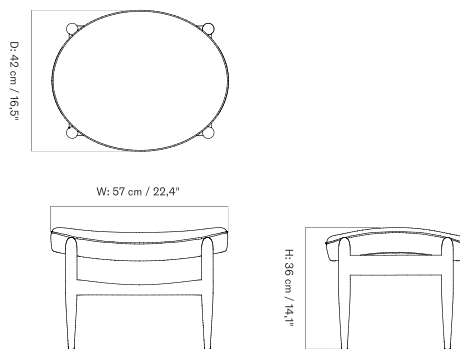

SPEC OPTIONS - *Price Category*

VARIANT TEXTILE	VARIANT LEATHER
Price Category 0 Textile - PC0T <i>Audo Bouclé, Audo / Autumn, Kvadrat / Logan, Yarn Collective</i>	Price Category 0 Leather - PC0L -
Price Category 1 Textile - PC1T <i>Baena, Limonta / Barnum Bouclé, Audo / Illusion, Nevotex / Remix, Kvadrat / Re-Wool, Kvadrat / Sienna, Limonta</i>	Price Category 1 Leather - PC1L <i>Dakar, Nevotex / Envy, Sørensen Leather / Ultra, Sørensen Leather / Aida, Nevotex</i>
Price Category 2 Textile - PC2T <i>Canvas, Kvadrat / Clay, Kvadrat / Fiord, Kvadrat / Hallingdal, Kvadrat / Keiga, Kvadrat / Moss, Kvadrat / Reflect, Kvadrat / Savanna, Kvadrat / Steelcut Trio, Kvadrat / Customer Own Material, Customer</i>	Price Category 2 Leather - PC2L <i>Dunes, Sørensen Leather / Nuance, Sørensen Leather / Customer Own Leather, Customer</i>
Price Category 3 Textile - PC3T <i>Cifrado, Kvadrat / Safire, Kvadrat / Serpentine, Kvadrat / Vidar, Kvadrat / Zero, Kvadrat</i>	Price Category 3 Leather - PC3L -

ELIZABETH OTTOMAN - *Prices in EUR*

Production Time Ex. Freight: 6 weeks

MASTER SKU	PRODUCT	PC0T	PC1T	PC2T	PC3T	PC0L	PC1L	PC2L	PC3L
71163 Fact sheet	BASE: Oak, Solid, Natural	795 * 665,27	1.005 841	1.225 1.025,10	1.445 1.209,21	-	1.295 1.083,68	1.515 1.267,78	1.735 1.451,88
71163 Fact sheet	BASE: Walnut, Solid	865 * 723,85	1.085 907,95	1.295 1.083,68	1.515 1.267,78	-	1.445 1.209,21	1.665 1.393,31	1.875 1.569,04

Elizabeth Ottoman