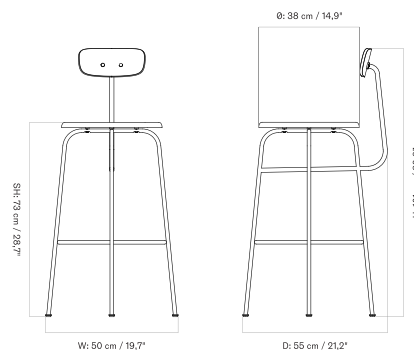

SEAT UPHOLSTERED - *Prices in EUR*

Production Time Ex. Freight: 6 weeks

MASTER SKU	PRODUCT	PC0T	PC1T	PC2T	PC3T	PC0L	PC1L	PC2L	PC3L
71088 Fact sheet	BASE: Steel, Black BACK: Ash, Veneer, Black Painted	645 * 539,75	685 573,22	725 606,69	755 631,80	745 623,43	805 673,64	865 723,85	905 757,32
71088 Fact sheet	BASE: Steel, Black BACK: Oak, Veneer, Dark Stained	645 * 539,75	685 573,22	725 606,69	755 631,80	745 623,43	805 673,64	865 723,85	905 757,32
71088 Fact sheet	BASE: Steel, Black BACK: Oak, Veneer, Natural	645 * 539,75	685 573,22	725 606,69	755 631,80	745 623,43	805 673,64	865 723,85	905 757,32

UN-UPHOLSTERED - *Prices in EUR*

Production Time Ex. Freight: 3 weeks

MASTER SKU	PRODUCT	PRICE
71088-004977 Fact sheet	Un-Upholstered - 4-Legs Base - Steel, Black - Ash, Veneer, Black Painted	495 * 414,23
71088-004978 Fact sheet	Un-Upholstered - 4-Legs Base - Steel, Black - Oak, Veneer, Dark Stained	495 * 414,23
71088-004976 Fact sheet	Un-Upholstered - 4-Legs Base - Steel, Black - Oak, Veneer, Natural	495 * 414,23

Seat Upholstered