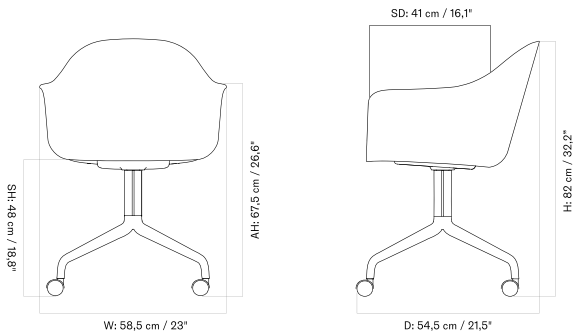

HARBOUR DINING CHAIR  
Designed by *Norm Architects*

[BACK TO START](#)

STAR BASE WITH CASTERS - Prices in EUR

Production Time Ex. Freight: 6 weeks

MASTER SKU	PRODUCT	PC0T	PC1T	PC2T	PC3T	PC0L	PC1L	PC2L	PC3L
71103 <a href="#">Fact sheet</a>	BASE: Aluminium, Black	935 * 782,43	1.085 907,95	1.405 1.175,73	1.695 1.418,41	1.495 1.251,05	1.635 1.368,20	1.915 1.602,51	2.305 1.928,87
71103 <a href="#">Fact sheet</a>	BASE: Aluminium, Polished	935 * 782,43	1.085 907,95	1.405 1.175,73	1.695 1.418,41	1.495 1.251,05	1.635 1.368,20	1.915 1.602,51	2.305 1.928,87

*Star Base With Swivel*

*Star Base With Return*

*4-Legs Base - Wood*

*4-Legs Base - Steel*

*Star Base With Casters*

HARBOUR SIDE DINING CHAIR  
Designed by *Norm Architects*

[BACK TO START](#)

The Harbour Side Dining Chair is available in a range of textiles and leathers. Offered with a wooden base, steel base, star base with castors, and star base with swivel or swivel with return. The star base comes in black or polished aluminium, and the wooden base is available in three finishes: natural oak, dark stained oak, and black oak.