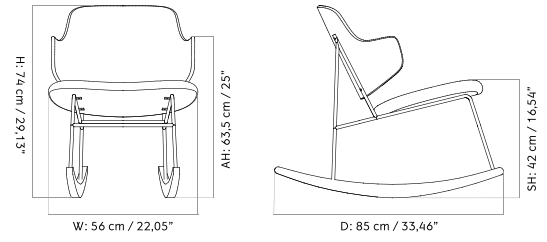

Seat Upholstered