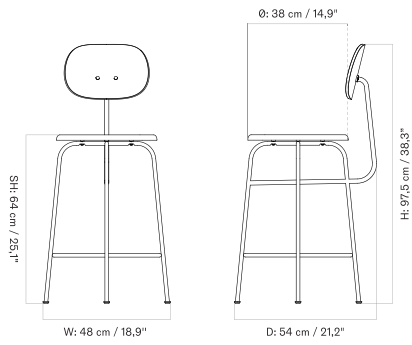

Seat Upholstered