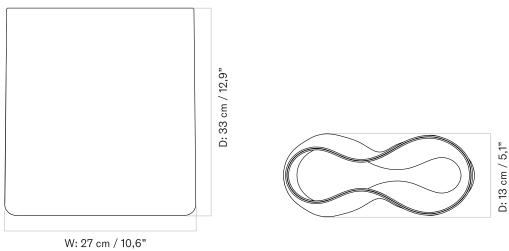

Aer Collection - Vase H33