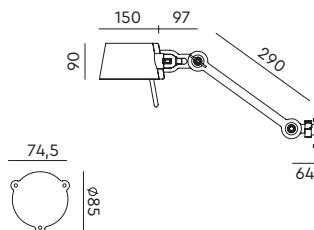

● smokey black	1529	€ 319,-	€ 263,64
● flux green	1530		
○ pure white	1531		
● midnight grey	1532		
● ash grey	1533		
● striking orange	1534		
● lightning white	1535		
● thunder blue	1536		
● daybreak rose	1537		
● sunny yellow	1538		
● ice blue	1624		

BOLT Bed sidefit install
Anton de Groof, 2013

Material: steel & aluminum
Weight: 1,2 kg
IP 20
Volt: 220-240 V | Max Watt: 60 Watt
Socket: E27
Switch on socket holder
Optional: wallring

Wingnut solid brass included