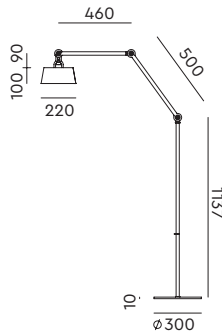

- smokey black 1360 € 598,- € 494,21
- flux green 1361
- pure white 1363
- midnight grey 1367
- ash grey 1366
- striking orange 1364
- lightning white 1362
- thunder blue 1365
- daybreak rose 1469
- sunny yellow 1427
- ice blue 1612