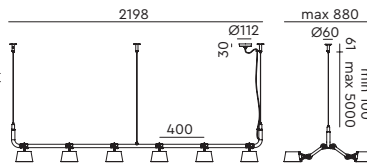

Wingnut solid brass included

● smokey black	1173	€ 4.325,-	€ 3.574,38
● flux green	1208		
○ pure white	1209		
● midnight grey	1214		
● ash grey	1213		
● striking orange	1211		
● lightning white	1210		
● thunder blue	1212		
● daybreak rose	1498		
● sunny yellow	1456		
● ice blue	1649