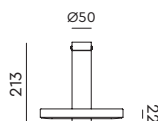

● smokey black 3000 € 435,- € 359,50