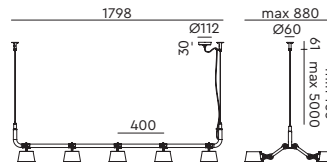

Wingnut solid brass included

● smokey black	1172	€ 3.725,-	€ 3.078,51
● flux green	1127		
○ pure white	1128		
● midnight grey	1193		
● ash grey	1191		
● striking orange	1175		
● lightning white	1174		
● thunder blue	1190		
● daybreak rose	1497		
● sunny yellow	1455		
● ice blue	1648