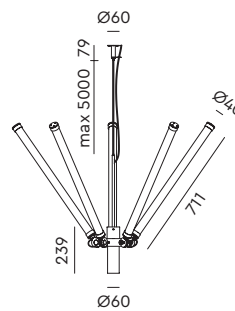

- smokey black with black cords 4045 € 2.990,- € 2.471,07
- pure white with orange cords 4050