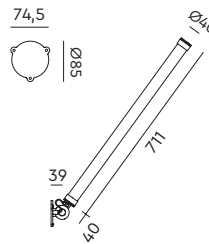

- smokey black with black cords 4035 € 595,- € 491,74
- pure white with orange cords 4037