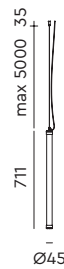

- smokey black with black cords 4012 € 545,- € 450,41
- pure white with orange cords 4013

MR. TUBES LED Pendant
vertical 1000 | 2700K
Anton de Groof, 2019

Material: aluminum & steel
Weight: 0,8 kg
IP 20
Volt: 220-240 V | 11 Watt
1235 lumen | 2700K | CRI: >90
Phase cut dimmable

led