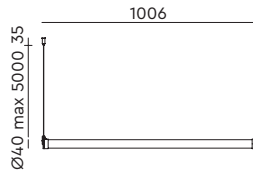

● smokey black with black cords 4000 € 595,- € 491,74

○ pure white with orange cords 4002