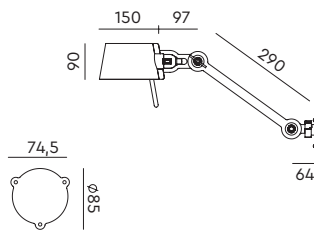

● smokey black	1129	€ 319,-	€ 263,64
● flux green	1131		
○ pure white	1133		
● midnight grey	1270		
● ash grey	1136		
● striking orange	1134		
● lightning white	1132		
● thunder blue	1135		
● daybreak rose	1478		
● sunny yellow	1436		
● ice blue	1623		

BOLT Bed sidefit with cord MIRROR
Anton de Groof, 2013

Material: steel & aluminum
Weight: 1,2 kg
IP 20
Volt: 220-240 V | Max Watt: 60 Watt
Socket: E27
Cord length: 2500 mm
Switch on socket holder

Wingnut solid brass included