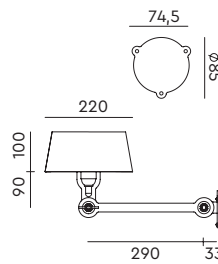

● smokey black	1105	€ 298,-	€ 246,28
● flux green	1107		
○ pure white	1109		
● midnight grey	1268		
● ash grey	1112		
● striking orange	1110		
● lightning white	1108		
● thunder blue	1111		
● daybreak rose	1476		
● sunny yellow	1434		
● ice blue	1615