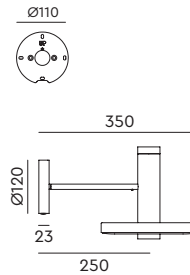

BEADS Wall 120 install
Anton de Groof, 2018

● smokey black 2050 € 920,- € 760,33

Material: aluminum & steel
Weight: 1,9 kg
IP 20
Volt: 220-240 V | 16 Watt
Dim to warm 2100K to 2800K
900 lumen | CRI: 90
Phase cut dimmable

led

BEADS Wall 35 downlight with cord
Anton de Groof, 2018

● smokey black 2060 € 735,- € 607,44

Material: aluminum & steel
Weight: 1,3 kg
IP 20
Volt: 220-240 V | 16 Watt
Dim to warm 2100K to 2800K
900 lumen | CRI: 90
Dimmable on fixture
Cord length: 2600 mm

led

BEADS Wall 35 downlight install
Anton de Groof, 2018

● smokey black 2070 € 645,- € 533,06

Material: aluminum & steel
Weight: 1,3 kg
IP 20
Volt: 220-240 V | 16 Watt
Dim to warm 2100K to 2800K
900 lumen | CRI: 90
Phase cut dimmable

led

BEADS Wall 35 uplight with cord
Anton de Groof, 2018

● smokey black 2080 € 735,- € 607,44

Material: aluminum & steel
Weight: 1,3 kg
IP 20
Volt: 220-240 V | 16 Watt
Dim to warm 2100K to 2800K
900 lumen | CRI: 90
Dimmable on fixture
Cord length: 2600 mm

led

BEADS Wall 35 uplight install
Anton de Groof, 2018

● smokey black 2090 € 645,- € 533,06

Material: aluminum & steel
Weight: 1,3 kg
IP 20
Volt: 220-240 V | 16 Watt
Dim to warm 2100K to 2800K
900 lumen | CRI: 90
Phase cut dimmable

led