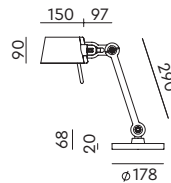

## pricelist 2025

recommended  
consumer price

1 April 2025

[tonone.com](https://tonone.com)

**BOLT Desk 2 arm foot**  
Anton de Groof, 2013

Material: steel & aluminum  
Weight: 7,8 kg  
IP 20  
Volt: 220-240 V | Max Watt: 60 Watt  
Socket: E27  
Cord length: 2900 mm

**BOLT Desk 1 arm clamp**  
Anton de Groof, 2013

Material: steel & aluminum  
Weight: 1,9 kg  
IP 20  
Volt: 220-240 V | Max Watt: 60 Watt  
Socket: E27  
Cord length: 2400 mm

Wingnut solid brass included

**BOLT Desk small 2 arm foot**  
Anton de Groof, 2013 / 2018

Material: steel & aluminum  
Weight: 5,3 kg  
IP 20  
Volt: 220-240 V | Max Watt: 60 Watt  
Socket: E27  
Cord length: 2300 mm

Wingnut solid brass included

**BOLT Desk small 1 arm foot**  
Anton de Groof, 2013 /2018

Material: steel & aluminum  
Weight: 4,8 kg  
IP 20  
Volt: 220-240 V | Max Watt: 60 Watt  
Socket: E27  
Cord length: 2500 mm

Wingnut solid brass included