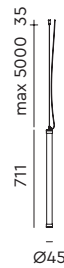

- smokey black with black cords 4010 € 545,- € 450,41
- pure white with orange cords 4011

MR. TUBES LED Pendant
vertical 700 | 4000K
Anton de Groof, 2019

Material: aluminum & steel
Weight: 0,7 kg
IP 20
Volt: 220-240 V | 8 Watt
865 lumen | 4000K | CRI: >90
Phase cut dimmable

led