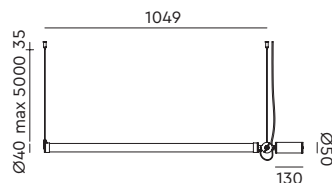

MR. TUBES LED Pendant horizontal | 2700K | driver on fixture
Anton de Groof, 2019

● smokey black with black cords 4005 € 670,- € 553,72

○ pure white with orange cords 4007