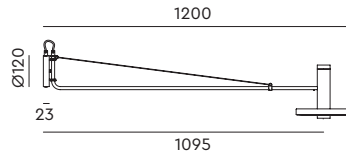

led

● smokey black 2040 € 995,- € 822,31

**BEADS Wall 120 install**  
Anton de Groof, 2018

● smokey black 2050 € 920,- € 760,33

Material: aluminum & steel  
Weight: 1,9 kg  
IP 20  
Volt: 220-240 V | 16 Watt  
Dim to warm 2100K to 2800K  
900 lumen | CRI: 90  
Phase cut dimmable