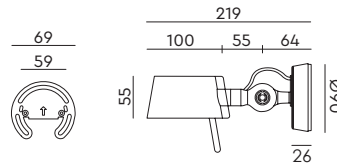

- misty white 7041 € 398,- € 328,93
- shadow black 7043
- burgundy red 7045
- clay brown 7047

BOLT10 Wall
Anton de Groof, 2025

Material: aluminum & steel
Weight: 0,4 kg
IP 20 | Volt: 220-240 V | 4 Watt
2700 K | 640 lumen | CRI: 90
Mains dimmable / phase cut
With black cords

Wingnut solid brass included

led