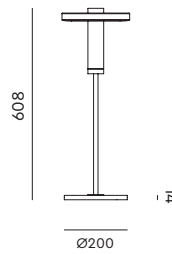

● smokey black 3060 € 755,- € 623,97