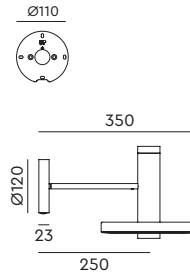

BEADS Wall 120 install
Anton de Groof, 2018

● smokey black 2050 € 920,- € 760,33

Material: aluminum & steel
Weight: 1,9 kg
IP 20
Volt: 220-240 V | 16 Watt
Dim to warm 2100K to 2800K
900 lumen | CRI: 90
Phase cut dimmable

led

BEADS Wall 35 downlight with cord
Anton de Groof, 2018

● smokey black 2060 € 735,- € 607,44

Material: aluminum & steel
Weight: 1,3 kg
IP 20
Volt: 220-240 V | 16 Watt
Dim to warm 2100K to 2800K
900 lumen | CRI: 90
Dimmable on fixture
Cord length: 2600 mm

led

BEADS Wall 35 downlight install
Anton de Groof, 2018

● smokey black 2070 € 645,- € 533,06

Material: aluminum & steel
Weight: 1,3 kg
IP 20
Volt: 220-240 V | 16 Watt
Dim to warm 2100K to 2800K
900 lumen | CRI: 90
Phase cut dimmable

led

BEADS Wall 35 uplight with cord
Anton de Groof, 2018

● smokey black 2080 € 735,- € 607,44

Material: aluminum & steel
Weight: 1,3 kg
IP 20
Volt: 220-240 V | 16 Watt
Dim to warm 2100K to 2800K
900 lumen | CRI: 90
Dimmable on fixture
Cord length: 2600 mm

led

BEADS Wall 35 uplight install
Anton de Groof, 2018

● smokey black 2090 € 645,- € 533,06

Material: aluminum & steel
Weight: 1,3 kg
IP 20
Volt: 220-240 V | 16 Watt
Dim to warm 2100K to 2800K
900 lumen | CRI: 90
Phase cut dimmable

led