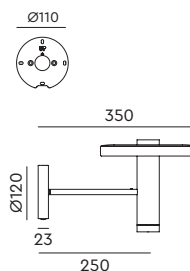

BEADS Wall 120 install
Anton de Groof, 2018

● smokey black 2050 € 920,- € 760,33

Material: aluminum & steel
Weight: 1,9 kg
IP 20
Volt: 220-240 V | 16 Watt
Dim to warm 2100K to 2800K
900 lumen | CRI: 90
Phase cut dimmable

led

BEADS Wall 35 downlight with cord
Anton de Groof, 2018

● smokey black 2060 € 735,- € 607,44

Material: aluminum & steel
Weight: 1,3 kg
IP 20
Volt: 220-240 V | 16 Watt
Dim to warm 2100K to 2800K
900 lumen | CRI: 90
Dimmable on fixture
Cord length: 2600 mm

led

BEADS Wall 35 downlight install
Anton de Groof, 2018

● smokey black 2070 € 645,- € 533,06

Material: aluminum & steel
Weight: 1,3 kg
IP 20
Volt: 220-240 V | 16 Watt
Dim to warm 2100K to 2800K
900 lumen | CRI: 90
Phase cut dimmable

led

BEADS Wall 35 uplight with cord
Anton de Groof, 2018

● smokey black 2080 € 735,- € 607,44

Material: aluminum & steel
Weight: 1,3 kg
IP 20
Volt: 220-240 V | 16 Watt
Dim to warm 2100K to 2800K
900 lumen | CRI: 90
Dimmable on fixture
Cord length: 2600 mm

led

BEADS Wall 35 uplight install
Anton de Groof, 2018

● smokey black 2090 € 645,- € 533,06

Material: aluminum & steel
Weight: 1,3 kg
IP 20
Volt: 220-240 V | 16 Watt
Dim to warm 2100K to 2800K
900 lumen | CRI: 90
Phase cut dimmable

led