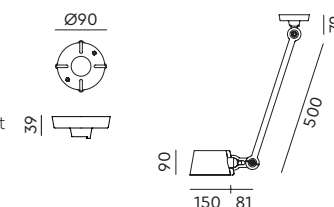

**BOLT Ceiling 1 arm sidefit**  
Anton de Groof, 2016

Material: steel & aluminum  
Weight: 1,5 kg  
IP 20  
Volt: 220-240 V | Max Watt: 60 Watt  
Socket: E27

Wingnut solid brass included

● smokey black	1304	€ 375,-	€ 309,92
● flux green	1305		
○ pure white	1307		
● midnight grey	1311		
● ash grey	1310		
● striking orange	1308		
● lightning white	1306		
● thunder blue	1309		
● daybreak rose	1486		
● sunny yellow	1444		
● ice blue	1636		