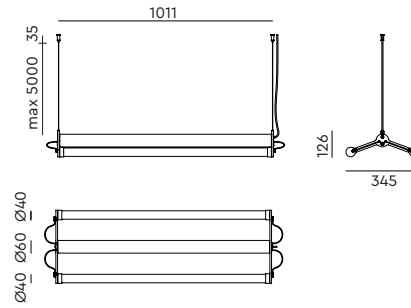

MR. TUBES LED Double 2700K
Anton de Groof, 2019

Material: aluminum & steel
Weight: 3,9 kg
IP 20
Volt: 220-240 V | 23 Watt
2272 lumen | 2700K | CRI: >90
Phase cut dimmable

led

- smokey black with black cords 4015 € 1.098,- € 907,44
- pure white with orange cords 4020

MR. TUBES LED Double 4000K
Anton de Groof, 2019

Material: aluminum & steel
Weight: 3,9 kg
IP 20
Volt: 220-240 V | 23 Watt
2272 lumen | 4000K | CRI: >90
Phase cut dimmable

led