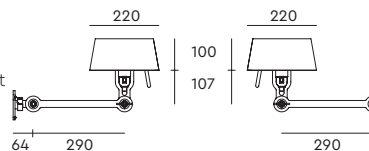

● smokey black	1590	€ 638,-	€ 527,28
● flux green	1591		
○ pure white	1592		
● midnight grey	1593		
● ash grey	1594		
● striking orange	1595		
● lightning white	1596		
● thunder blue	1597		
● daybreak rose	1598		
● sunny yellow	1599		
● ice blue	1634