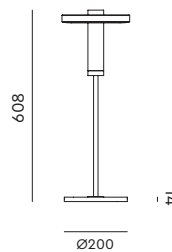

● smokey black 3070 € 755,- € 623,97