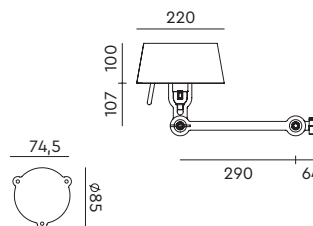

Wingnut solid brass included

● smokey black	1145	€ 319,-	€ 263,64
● flux green	1147		
○ pure white	1149		
● midnight grey	1272		
● ash grey	1152		
● striking orange	1150		
● lightning white	1148		
● thunder blue	1151		
● daybreak rose	1481		
● sunny yellow	1439		
● ice blue	1629		

BOLT Bed underfit with cord MIRROR
Anton de Groof, 2013

Material: steel & aluminum
Weight: 1,4 kg
IP 20
Volt: 220-240 V | Max Watt: 60 Watt
Socket: E27
Cord length: 2500 mm
Switch on socket holder