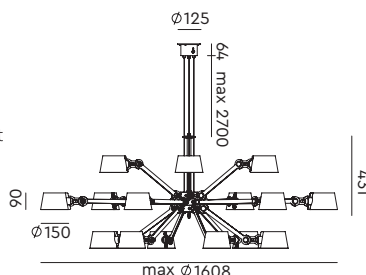

● smokey black	1298	€ 4.695,-	€ 3.880,17
● flux green	1500		
○ pure white	1501		
● midnight grey	1502		
● ash grey	1503		
● striking orange	1504		
● lightning white	1505		
● thunder blue	1506		
● daybreak rose	1507		
● sunny yellow	1508		
● ice blue	1645		

led integrated LED