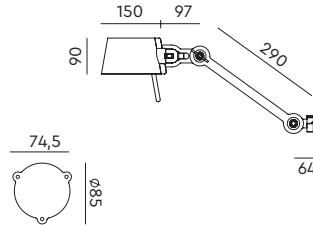

BOLT Bed sidefit install MIRROR
Anton de Groof, 2013

Material: steel & aluminum
Weight: 1,2 kg
IP 20
Volt: 220-240 V | Max Watt: 60 Watt
Socket: E27
Switch on socket holder
Optional: wallring