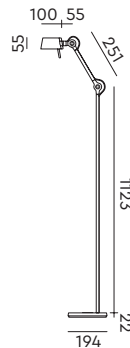

- misty white 7024 € 725,- € 599,17
- shadow black 7020
- burgundy red 7022
- clay brown 7026

BOLT10 Wall
Anton de Groof, 2025

Material: aluminum & steel
Weight: 0,4 kg
IP 20 | Volt: 220-240 V | 4 Watt
2700 K | 640 lumen | CRI: 90
Mains dimmable / phase cut
With orange cords

Wingnut solid brass included

led