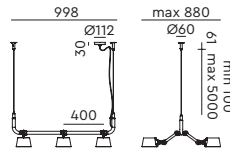

Wingnut solid brass included

● smokey black	1170	€ 2.625,-	€ 2.169,42
● flux green	1097		
○ pure white	1098		
● midnight grey	1103		
● ash grey	1102		
● striking orange	1100		
● lightning white	1099		
● thunder blue	1101		
● daybreak rose	1495		
● sunny yellow	1453		
● ice blue	1646