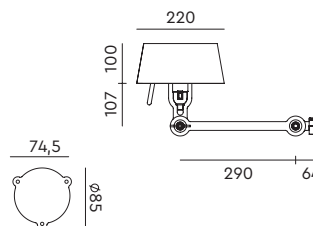

Wingnut solid brass included

● smokey black	1519	€ 319,-	€ 263,64
● flux green	1520		
○ pure white	1521		
● midnight grey	1522		
● ash grey	1523		
● striking orange	1524		
● lightning white	1525		
● thunder blue	1526		
● daybreak rose	1527		
● sunny yellow	1528		
● ice blue	1630