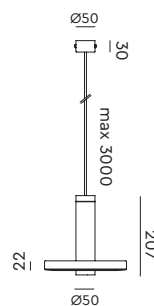

led

● smokey black	2000	€ 475,-	€ 392,56

led integrated LED