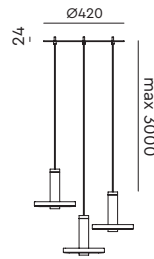

● smokey black 3030 € 1.375,- € 1.136,36