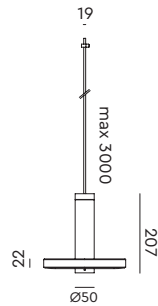

● smokey black 2020 € 445,- € 367,77