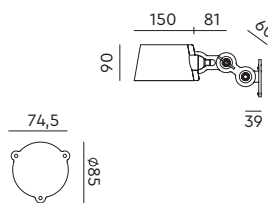

● smokey black	1244	€ 279,-	€ 230,58
● flux green	1246		
○ pure white	1248		
● midnight grey	1267		
● ash grey	1251		
● striking orange	1249		
● lightning white	1247		
● thunder blue	1250		
● daybreak rose	1475		
● sunny yellow	1433		
● ice blue	1620		

led integrated LED