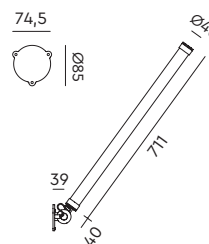

- smokey black with black cords 4036 € 595,- € 491,74
- pure white with orange cords 4038