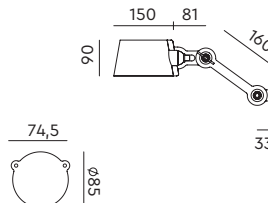

● smokey black	1236	€ 289,-	€ 238,84
● flux green	1238		
○ pure white	1240		
● midnight grey	1266		
● ash grey	1243		
● striking orange	1241		
● lightning white	1239		
● thunder blue	1242		
● daybreak rose	1474		
● sunny yellow	1432		
● ice blue	1618		

BOLT Wall sidefit mini with cord
Anton de Groof, 2013

Material: steel & aluminum
Weight: 0,9 kg
Volt: 220-240 V | Max Watt: 60 Watt
Socket: E27
Cord length: 2850 mm
Switch on cord

Wingnut solid brass included