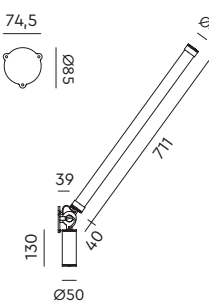

- smokey black with black cords 4039 € 670,- € 553,72
- pure white with orange cords 4041