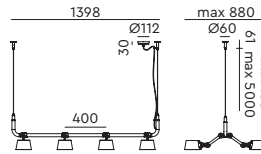

Wingnut solid brass included

● smokey black	1171	€ 3.175,-	€ 2.623,97
● flux green	1104		
○ pure white	1121		
● midnight grey	1126		
● ash grey	1125		
● striking orange	1123		
● lightning white	1122		
● thunder blue	1124		
● daybreak rose	1496		
● sunny yellow	1454		
● ice blue	1647