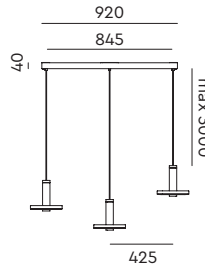

● smokey black 3020 € 1.395,- € 1.152,89