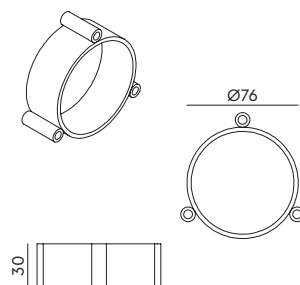

- smokey black € 40 € 33,06
- flux green
- pure white
- midnight grey
- ash grey
- striking orange
- lightning white
- thunder blue
- daybreak rose
- sunny yellow
- ice blue