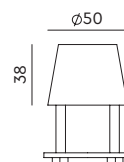

- smokey black 1547 € 52,36 € 44,-
- flux green 1548
- pure white 1549
- midnight grey 1550
- ash grey 1551
- striking orange 1552
- lightning white 1553
- thunder blue 1554
- daybreak rose 1555
- sunny yellow 1556
- ice blue 1652