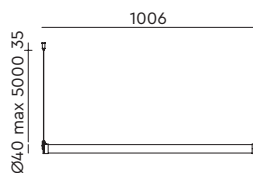

● smokey black with black cords 4001 € 595,- € 491,74

○ pure white with orange cords 4003