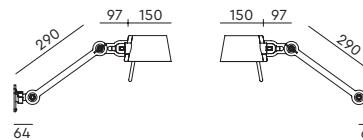

BOLT Bed sidefit set
Anton de Groof, 2013

Material: steel & aluminum
Weight: 2,4 kg
IP 20
Volt: 220-240 V | Max Watt: 60 Watt
Socket: E27
Cord length: max 2500 mm
Switch on socket holder