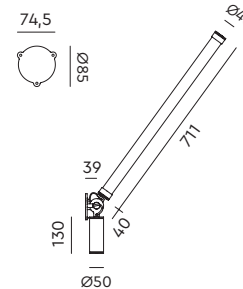

- smokey black with black cords 4043 € 670,- € 553,72
- pure white with orange cords 4044