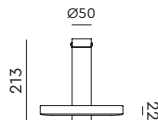

● smokey black 2030 € 435,- € 359,50