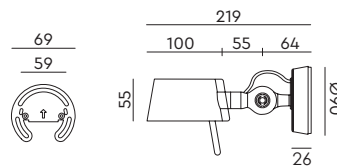

- misty white 7044 € 398,- € 328,93
- shadow black 7040
- burgundy red 7042
- clay brown 7046