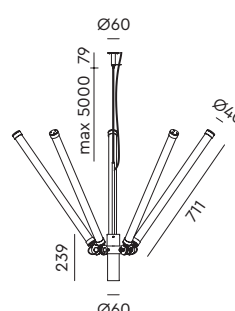

- smokey black with black cords 4046 € 2.990,- € 2.471,07
- pure white with orange cords 4051