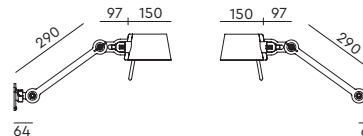

BOLT Bed sidefit set install
Anton de Groof, 2013

Material: steel & aluminum
Weight: 2,4 kg
IP 20
Volt: 220-240 V | Max Watt: 60 Watt
Socket: E27
Switch on socket holder
Optional: wallring