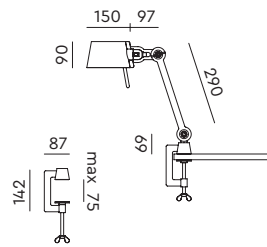

- smokey black 1041 € 340,- € 280,99
- flux green 1042
- pure white 1044
- midnight grey 1257
- ash grey 1048
- striking orange 1045
- lightning white 1043
- thunder blue 1046
- daybreak rose 1463
- sunny yellow 1421
- ice blue 1605