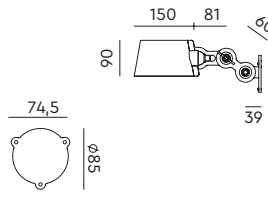

● smokey black	1228	€ 279,-	€ 230,58
● flux green	1230		
○ pure white	1232		
● midnight grey	1264		
● ash grey	1235		
● striking orange	1233		
● lightning white	1231		
● thunder blue	1234		
● daybreak rose	1472		
● sunny yellow	1430		
● ice blue	1619		

BOLT Wall sidefit mini install
Anton de Groof, 2013

Material: steel & aluminum
Weight: 0,9 kg
IP 20
Volt: 220-240 V | Max Watt: 60 Watt
Socket: E27
Optional: wallring

Wingnut solid brass included