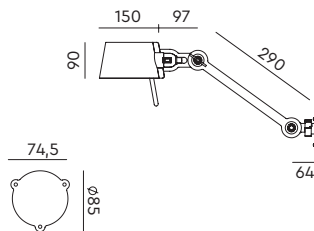

● smokey black	1137	€ 319,-	€ 263,64
● flux green	1139		
○ pure white	1141		
● midnight grey	1271		
● ash grey	1144		
● striking orange	1142		
● lightning white	1140		
● thunder blue	1143		
● daybreak rose	1479		
● sunny yellow	1437		
● ice blue	1626