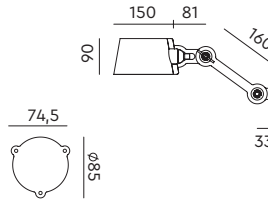

● smokey black	1220	€ 289,-	€ 238,84
● flux green	1222		
○ pure white	1224		
● midnight grey	1263		
● ash grey	1227		
● striking orange	1225		
● lightning white	1223		
● thunder blue	1226		
● daybreak rose	1471		
● sunny yellow	1429		
● ice blue	1617		

BOLT Wall sidefit small install
Anton de Groof, 2013

Material: steel & aluminum
Weight: 1,0 kg
IP 20
Volt: 220-240 V | Max Watt: 60 Watt
Socket: E27
Optional: wallring

Wingnut solid brass included