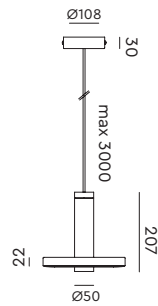

● smokey black 2010 € 479,- € 395,87