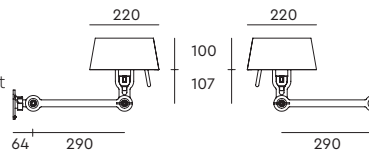

● smokey black	1580	€ 638,-	€ 527,28
● flux green	1581		
○ pure white	1582		
● midnight grey	1583		
● ash grey	1584		
● striking orange	1585		
● lightning white	1586		
● thunder blue	1587		
● daybreak rose	1588		
● sunny yellow	1589		
● ice blue	1631		

BOLT Bed underfit set install
Anton de Groof, 2013

Material: steel & aluminum
Weight: 2,8 kg
IP 20
Volt: 220-240 V | Max Watt: 60 Watt
Socket: E27
Switch on socket holder
Optional: wallring

Wingnut solid brass included