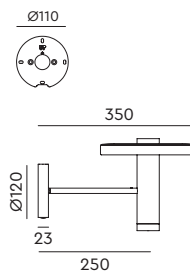

BEADS Wall 120 install
Anton de Groof, 2018

● smokey black 2050 € 920,- € 760,33

Material: aluminum & steel
Weight: 1,9 kg
IP 20
Volt: 220-240 V | 16 Watt
Dim to warm 2100K to 2800K
900 lumen | CRI: 90
Phase cut dimmable

led

BEADS Wall 35 downlight with cord
Anton de Groof, 2018

● smokey black 2060 € 735,- € 607,44

Material: aluminum & steel
Weight: 1,3 kg
IP 20
Volt: 220-240 V | 16 Watt
Dim to warm 2100K to 2800K
900 lumen | CRI: 90
Dimmable on fixture
Cord length: 2600 mm

led

BEADS Wall 35 downlight install
Anton de Groof, 2018

● smokey black 2070 € 645,- € 533,06

Material: aluminum & steel
Weight: 1,3 kg
IP 20
Volt: 220-240 V | 16 Watt
Dim to warm 2100K to 2800K
900 lumen | CRI: 90
Phase cut dimmable

led

BEADS Wall 35 uplight with cord
Anton de Groof, 2018

● smokey black 2080 € 735,- € 607,44

Material: aluminum & steel
Weight: 1,3 kg
IP 20
Volt: 220-240 V | 16 Watt
Dim to warm 2100K to 2800K
900 lumen | CRI: 90
Dimmable on fixture
Cord length: 2600 mm

led

BEADS Wall 35 uplight install
Anton de Groof, 2018

● smokey black 2090 € 645,- € 533,06

Material: aluminum & steel
Weight: 1,3 kg
IP 20
Volt: 220-240 V | 16 Watt
Dim to warm 2100K to 2800K
900 lumen | CRI: 90
Phase cut dimmable

led