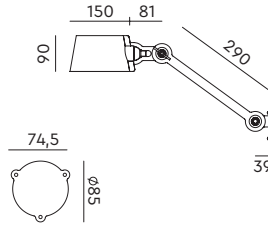

● smokey black	1089	€ 298,-	€ 246,28
● flux green	1091		
○ pure white	1093		
● midnight grey	1265		
● ash grey	1096		
● striking orange	1094		
● lightning white	1092		
● thunder blue	1095		
● daybreak rose	1473		
● sunny yellow	1431		
● ice blue	1614		

BOLT Wall sidefit small with cord
Anton de Groof, 2013

Material: steel & aluminum
Weight: 1,0 kg
Volt: 220-240 V | Max Watt: 60 Watt
Socket: E27
Cord length: 2750 mm
Switch on cord

Wingnut solid brass included