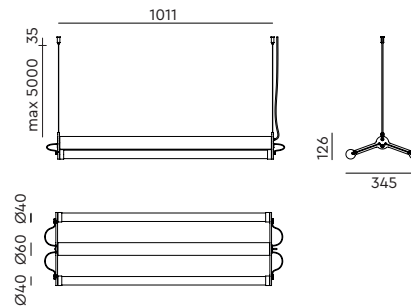

- smokey black with black cords 4016 € 1.098,- € 907,44
- pure white with orange cords 4021

MR. TUBES LED Wall driver separate 2700K
Anton de Groof, 2019

Material: aluminum & steel
Weight: 1,1 kg
IP 20 | Volt: 220-240 V | 8 Watt
865 lumen | 2700K | CRI: >90
Phase cut dimmable

Wingnut solid brass included

led