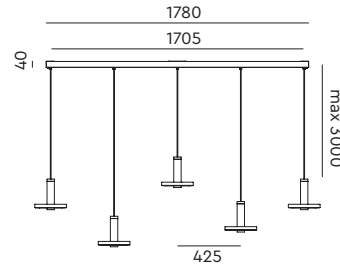

● smokey black 3010 € 2.195,- € 1.814,05