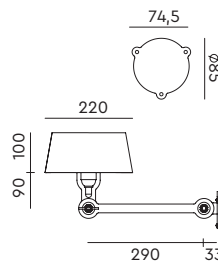

● smokey black	1113	€ 298,-	€ 246,28
● flux green	1114		
○ pure white	1116		
● midnight grey	1269		
● ash grey	1120		
● striking orange	1117		
● lightning white	1115		
● thunder blue	1118		
● daybreak rose	1477		
● sunny yellow	1435		
● ice blue	1616