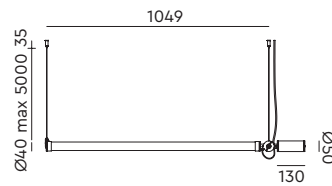

MR. TUBES LED Pendant
horizontal | 4000K | driver on fixture
Anton de Groof, 2019

- smokey black with black cords 4006 € 670,- € 553,72
- pure white with orange cords 4008

MR. TUBES LED Pendant
vertical 700 | 2700K
Anton de Groof, 2019

Material: aluminum & steel
Weight: 0,7 kg
IP 20
Volt: 220-240 V | 8 Watt
865 lumen | 2700K | CRI: >90
Phase cut dimmable

led

- smokey black with black cords 4010 € 545,- € 450,41
- pure white with orange cords 4011

MR. TUBES LED Pendant
vertical 700 | 4000K
Anton de Groof, 2019

Material: aluminum & steel
Weight: 0,7 kg
IP 20
Volt: 220-240 V | 8 Watt
865 lumen | 4000K | CRI: >90
Phase cut dimmable

led

- smokey black with black cords 4012 € 545,- € 450,41
- pure white with orange cords 4013

MR. TUBES LED Pendant
vertical 1000 | 2700K
Anton de Groof, 2019

Material: aluminum & steel
Weight: 0,8 kg
IP 20
Volt: 220-240 V | 11 Watt
1235 lumen | 2700K | CRI: >90
Phase cut dimmable

led

- smokey black with black cords 4014 € 595,- € 491,74
- pure white with orange cords 4017

MR. TUBES LED Pendant
vertical 1000 | 4000K
Anton de Groof, 2019

Material: aluminum & steel
Weight: 0,8 kg
IP 20
Volt: 220-240 V | 11 Watt
1235 lumen | 4000K | CRI: >90
Phase cut dimmable

led

- smokey black with black cords 4018 € 595,- € 491,74
- pure white with orange cords 4019