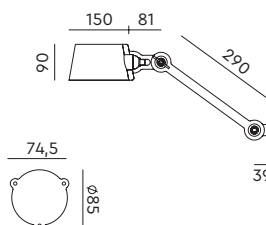

- smokey black 1081 € 298,- € 246,28
- flux green 1083
- pure white 1085
- midnight grey 1262
- ash grey 1088
- striking orange 1086
- lightning white 1084
- thunder blue 1087
- daybreak rose 1470
- sunny yellow 1428
- ice blue 1613