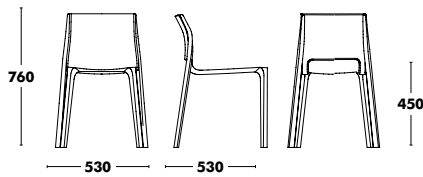

Chair Silu

DESIGNED BY BEN VAN BERKEL / UNSTUDIO

Frame & Seat & back	Seat	Stacker	RRP
STAINED OAK		POLYPROPYLENE*	539 €
STAINED OAK	A TYPE FABRIC	A TYPE FABRIC	656 €
	B TYPE FABRIC	B TYPE FABRIC	670 €
	C TYPE FABRIC	C TYPE FABRIC	694 €
	K TYPE FABRIC	K TYPE FABRIC	724 €
	D TYPE FABRIC	D TYPE FABRIC	750 €
	L TYPE FABRIC	L TYPE FABRIC	814 €
	COM FABRIC*	COM FABRIC*	656 €

Stacking piece available only in Silk, Cognac or Black Polypropylene.
In case of upholstered seat pad, the stacking piece will always be upholstered. In case Polypropylene stacking piece wanted, specify.
To stack frequently, Ondarreta recommends the stacking piece in Polypropylene.
*COM: availability on request.

Accessories

OPTION FELT GLIDES
+10 €

STACKING PIECE
INCLUDED

TROLLEY
+505 €

WEIGHT 6kg
 VOL. 0,34m³

COM Seat pad: 45cm
STACKABILITY: 6 UNITS