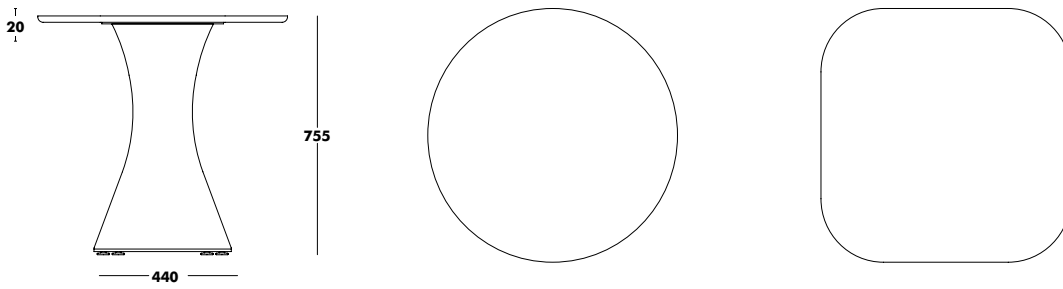

Table Sako

↑
Back to index

DESIGNED BY AGV ESTUDIO

Structure	Dimensions	Upholstery	Table Top	RRP
COLOUR EPOXY	Ø600	UPHOLSTERY TYPE B (CONTOUR, MOBY & MOSS)	STAINED OAK + MDF LAMINATE + BIRCH PLYWOOD FENIX + BIRCH PLYWOOD	852 € 857 € 877 €
	Ø700	UPHOLSTERY TYPE B (CONTOUR, MOBY & MOSS)	STAINED OAK + MDF LAMINATE + BIRCH PLYWOOD FENIX + BIRCH PLYWOOD	923 € 972 € 1.009 €
	Ø800	UPHOLSTERY TYPE B (CONTOUR, MOBY & MOSS)	STAINED OAK + MDF LAMINATE + BIRCH PLYWOOD FENIX + BIRCH PLYWOOD	925 € 1.008 € 1.058 €
	Ø900	UPHOLSTERY TYPE B (CONTOUR, MOBY & MOSS)	STAINED OAK + MDF LAMINATE + BIRCH PLYWOOD FENIX + BIRCH PLYWOOD	963 € 1.032 € 1.082 €
	600x600	UPHOLSTERY TYPE B (CONTOUR, MOBY & MOSS)	STAINED OAK + MDF LAMINATE + BIRCH PLYWOOD FENIX + BIRCH PLYWOOD	837 € 856 € 876 €
	700x700	UPHOLSTERY TYPE B (CONTOUR, MOBY & MOSS)	STAINED OAK + MDF LAMINATE + BIRCH PLYWOOD FENIX + BIRCH PLYWOOD	909 € 972 € 1.009 €
	800x800	UPHOLSTERY TYPE B (CONTOUR, MOBY & MOSS)	STAINED OAK + MDF LAMINATE + BIRCH PLYWOOD FENIX + BIRCH PLYWOOD	912 € 1.008 € 1.058 €

Electrification available.

Packaging for the structure + upholstery in flat pack format.

Cover replacement 279€ or 296€ when the table has electrification.

HEIGHT 755

WEIGHT Ø600 (23.5kg) / Ø700 (24.5kg) / Ø800 (26.5kg) / Ø900 (28.5kg) / 600x600 (24.5kg) / 700x700 (26.5kg) / 800x800 (28.5kg)