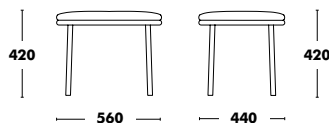

Ottoman Steel Lana

DESIGNED BY YONOH STUDIO

Frame	Seat	RRP
COLOUR EPOXY	A TYPE FABRIC	383 €
	B TYPE FABRIC	418 €
	C TYPE FABRIC	439 €
	K TYPE FABRIC	466 €
	D TYPE FABRIC	489 €
	L TYPE FABRIC	502 €
	COM FABRIC	383 €

WEIGHT 3,9kg
VOL. 0,17m³

COM: 60cm