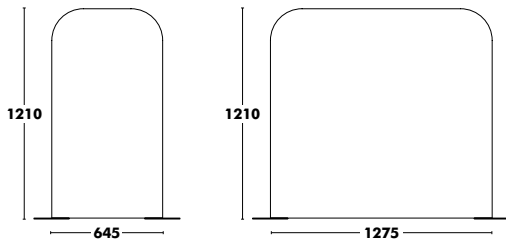

Space Divider A Ola

DESIGNED BY SILVIA CEÑAL

Dimensions	Frame	Fabric	RRP
A1 - 1210x645	COLOUR EPOXY	A TYPE FABRIC	577 €
		B TYPE FABRIC	602 €
		C TYPE FABRIC	645 €
		K TYPE FABRIC	699 €
		D TYPE FABRIC	748 €
A2 - 1210x1275	COLOUR EPOXY	A TYPE FABRIC	719 €
		B TYPE FABRIC	768 €
		C TYPE FABRIC	854 €
		K TYPE FABRIC	963 €
		D TYPE FABRIC	1.060 €

WEIGHT A1 - 1210x645 (10,1kg) / A2 - 1210x1275 (12,80kg)
COM: A1 - 140cm A2 - 280cm. Minimum width required 140cm.