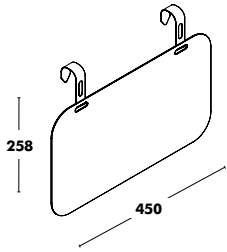

Accessories Ola

↑
Back to index

Board Ola

Dimensions	Frame	RRP
450x258x2	COLOUR EPOXY	37 €