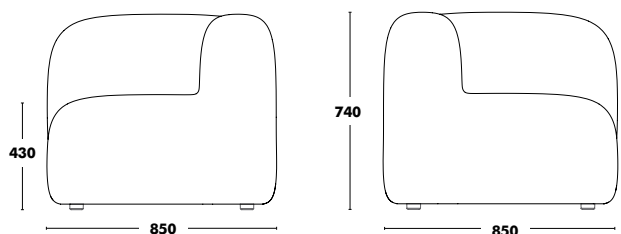

Gumi Corner New!

DESIGNED BY MADE STUDIO

Upholstery	RRP
B TYPE FABRIC	1.706 €
C TYPE FABRIC	1.829 €
K TYPE FABRIC	1.979 €
D TYPE FABRIC	2.112 €

Removable cover.
Ondarreta recommends specific upholsteries with easy-clean properties for this collection.

Accessories

OPTION FELT GLIDES +9 €
OPTION CASTORS +27 €
LINKING PIECE +6€
OUTDOOR OPTION +124 €
WATER REPELLENT COVER AVAILABLE

WEIGHT 19 kg
VOL. 0,64m³

↑
Back to index