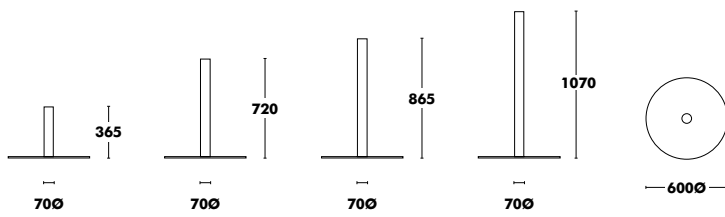

Pedestal Logo 60

↑
Back to index

DESIGNED BY ONDARRETA TEAM

Base	Dimensions Base	Height	Column	RRP
COLOUR EPOXY	6000x8	370	COLOUR EPOXY	313 €
		720		313 €
		870		319 €
		1070		325 €

Maximum Table top dimension for H720mm:: For H40 1300x1000 or Ø 1300. For H75 1200x900 or Ø 1200. For H90 1100x800 or Ø 1100.
Unit prices for pedestals that include a tabletop. For orders of less than 5 units of pedestals without a tabletop, there is an additional charge of €40 per pedestal.

WEIGHT 370 (22,8kg) / 720 (24kg) / 870 (24,5kg) / 1070 (25,2kg)