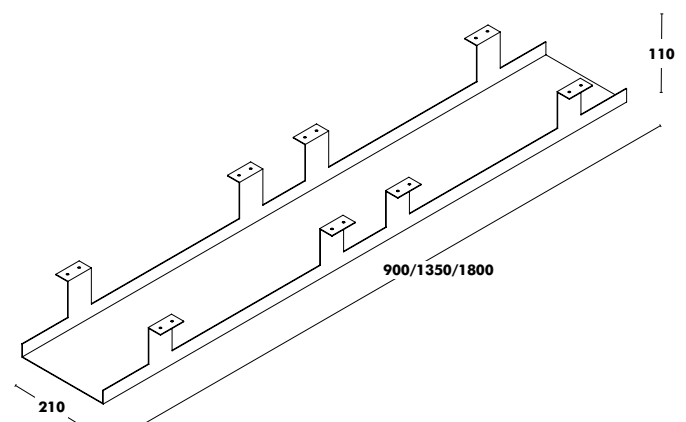

**Top Access Double Access (Black/White)**

**RRP Cable tray for inlay top access**

191 €

**Dimensions**  
400x210x120 (LENGTH X WIDTH X HEIGHT)

**Finish**  
BLACK EPOXY

**RRP**  
91 €

**Electrification Plus for Double top access**