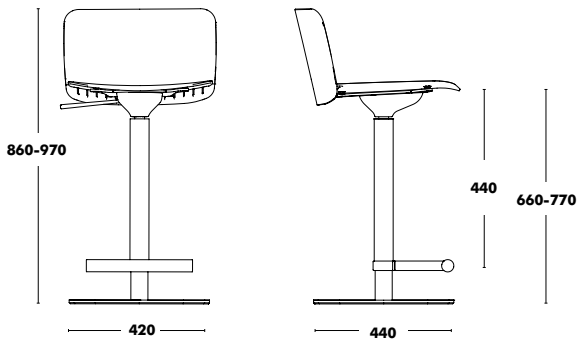

Stool Supra Adjustable

DESIGNED BY NOTE

Height	Structure	Seat & back	Seat	RRP
660-770 MM	COLOUR EPOXY	POLYPROPYLENE RAW		723 €
		POLYPROPYLENE RAW		
			UPHOLSTERY TYPE A	761 €
			UPHOLSTERY TYPE B	764 €
			UPHOLSTERY TYPE C	770 €
			UPHOLSTERY TYPE K	777 €
			UPHOLSTERY TYPE D	783 €
			UPHOLSTERY TYPE L	878 €
			UPHOLSTERY COM*	758 €
			UPHOLSTERY TYPE A	864 €
			UPHOLSTERY TYPE B	881 €
			UPHOLSTERY TYPE C	912 €
			UPHOLSTERY TYPE K	948 €
			UPHOLSTERY TYPE D	981 €
			UPHOLSTERY TYPE L	998 €
			UPHOLSTERY COM*	847 €
	Complete			

Footrest in matt chrome.
Epoxy colour options for the base: Dune, Brique, Biscay Blue and Black.

Accessories

FOOTREST OPTION BLACK CHROME
+10 €

WEIGHT 17kg
VOL. 0,22m³

COM Seat pad: 55cm / COM Complete: 80cm