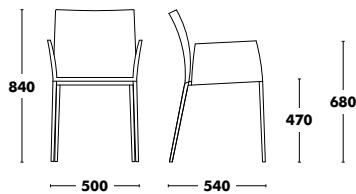

Armchair Moka

DESIGNED BY ONDARRETA TEAM

Frame	Seat & Back	RRP
COLOUR EPOXY	A TYPE FABRIC	472 €
	B TYPE FABRIC	493 €
	C TYPE FABRIC	530 €
	K TYPE FABRIC	573 €
	D TYPE FABRIC	607 €
	L TYPE FABRIC	735 €
	COM FABRIC	472 €

WEIGHT 8,30kg
VOL. 0,29m³

COM: 110cm