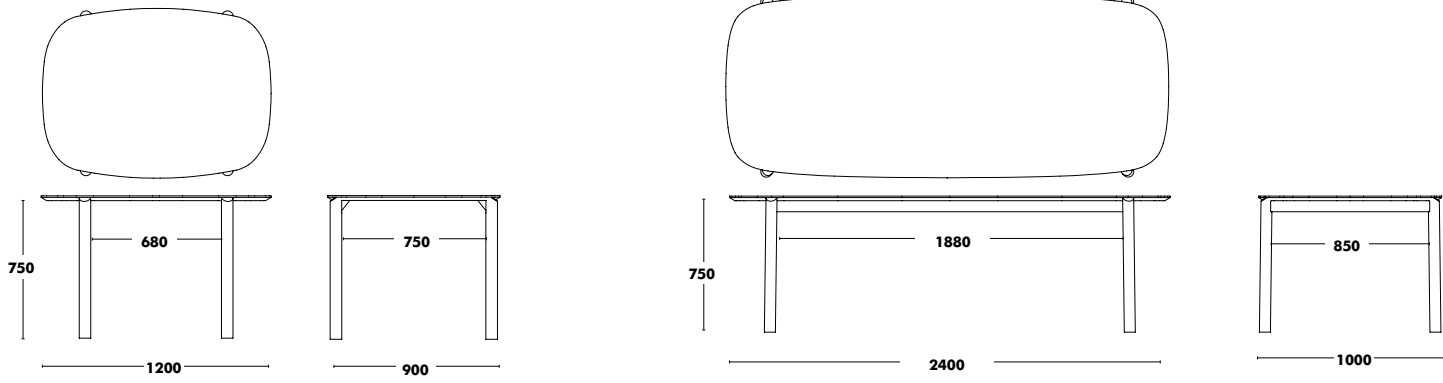

Table Juno Rectangular

DESIGNED BY MADE STUDIO

Dimensions	Structure	Table top	RRP
1200x900	STAINED OAK	STAINED OAK + MDF PLAIN LAMINATE + MDF FENIX + MDF	1.131 € 1.243 € 1.316 €
1400x900 (WITH FRAME)	STAINED OAK	STAINED OAK + MDF PLAIN LAMINATE + MDF FENIX + MDF	1.625 € 1.583 € 1.655 €
1500x900 (WITH FRAME)	STAINED OAK	STAINED OAK + MDF PLAIN LAMINATE + MDF FENIX + MDF	1.643 € 1.600 € 1.672 €
1600x900 (WITH FRAME)	STAINED OAK	STAINED OAK + MDF PLAIN LAMINATE + MDF FENIX + MDF	1.715 € 1.690 € 1.785 €
1800x1000 (WITH FRAME)	STAINED OAK	STAINED OAK + MDF PLAIN LAMINATE + MDF FENIX + MDF	1.890 € 1.949 € 2.092 €
2000x1000 (WITH FRAME)	STAINED OAK	STAINED OAK + MDF PLAIN LAMINATE + MDF FENIX + MDF	1.960 € 2.011 € 2.154 €
2200x1000 (WITH FRAME)	STAINED OAK	STAINED OAK + MDF PLAIN LAMINATE + MDF FENIX + MDF	1.989 € 2.028 € 2.171 €
2400x1000 (WITH FRAME)	STAINED OAK	STAINED OAK + MDF PLAIN LAMINATE + MDF FENIX + MDF	2.028 € 2.058 € 2.201 €

Colour options for fittings: black, linen and season colour epoxies, for the current price list, brique.

Colour options for frame: black or linen epoxies.

Plain laminate: white, silk, anthracite grey and black.

Coarse grain for oak material.

WEIGHT 1200x900 (24kg) / 1400x900 (27kg) / 1500x900 (34kg) / 1600x900 (36kg) / 1800x900 (39kg) / 2000x1000 (46kg) / 2200x1000 (49kg) / 2400x1000 (53kg)