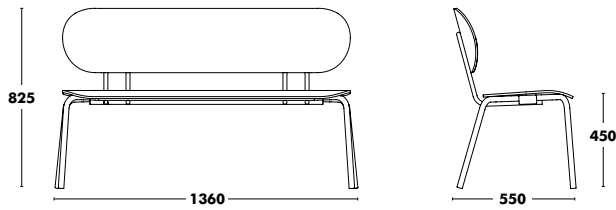

Bench Hari

DESIGNED BY ESTUDI(H)AC

Structure	Seat	Back	PPHT
COLOUR EPOXY	STAINED OAK	STAINED OAK	861 €
	A TYPE FABRIC	STAINED OAK	844 €
	B TYPE FABRIC		860 €
	C TYPE FABRIC		890 €
	K TYPE FABRIC		925 €
	D TYPE FABRIC		953 €
	COM FABRIC		844 €
	A TYPE FABRIC	A TYPE FABRIC	821 €
	B TYPE FABRIC	B TYPE FABRIC	856 €
	C TYPE FABRIC	C TYPE FABRIC	915 €
	K TYPE FABRIC	K TYPE FABRIC	985 €
	D TYPE FABRIC	D TYPE FABRIC	1.039 €
	COM FABRIC	COM FABRIC	821 €

COM check availability.

Weight 18kg

VOL. CARTON 1 (0,16m³) / CARTON 2 (0,42m³)

COM Seat 70. Complete 150cm