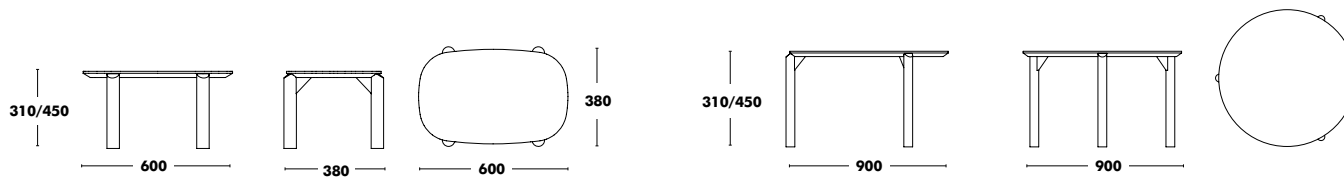

Low Table Juno

↑
Back to index

DESIGNED BY MADE STUDIO

Height	Dimensions	Structure	Table top	RRP
310	600x380	STAINED OAK	STAINED OAK + MDF PLAIN LAMINATE + MDF FENIX + MDF	591 € 614 € 630 €
310/450	800x380	STAINED OAK	STAINED OAK + MDF PLAIN LAMINATE + MDF FENIX + MDF	596 € 631 € 647 €
310/450	940x380	STAINED OAK	STAINED OAK + MDF PLAIN LAMINATE + MDF FENIX + MDF	627 € 653 € 677 €
310/450	1200x600	STAINED OAK	STAINED OAK + MDF PLAIN LAMINATE + MDF FENIX + MDF	677 € 706 € 742 €
310/450	ø600 (3 LEGS)	STAINED OAK	STAINED OAK + MDF PLAIN LAMINATE + MDF FENIX + MDF	529 € 593 € 612 €
310/450	ø800 (3 LEGS)	STAINED OAK	STAINED OAK + MDF PLAIN LAMINATE + MDF FENIX + MDF	617 € 718 € 766 €
310/450	ø1000	STAINED OAK	STAINED OAK + MDF PLAIN LAMINATE + MDF FENIX + MDF	798 € 854 € 902 €

Colour options for fittings: black, linen and season colour epoxies, for the current price list, brique.
Plain laminate: white, silk, anthracite grey and black

WEIGHT 600x380 (6kg) / 800x380 (7kg) / 940x380 (9kg) / 1200x600 (10kg) / ø600 (6kg) ø800 (10kg) / ø1000 (15kg)