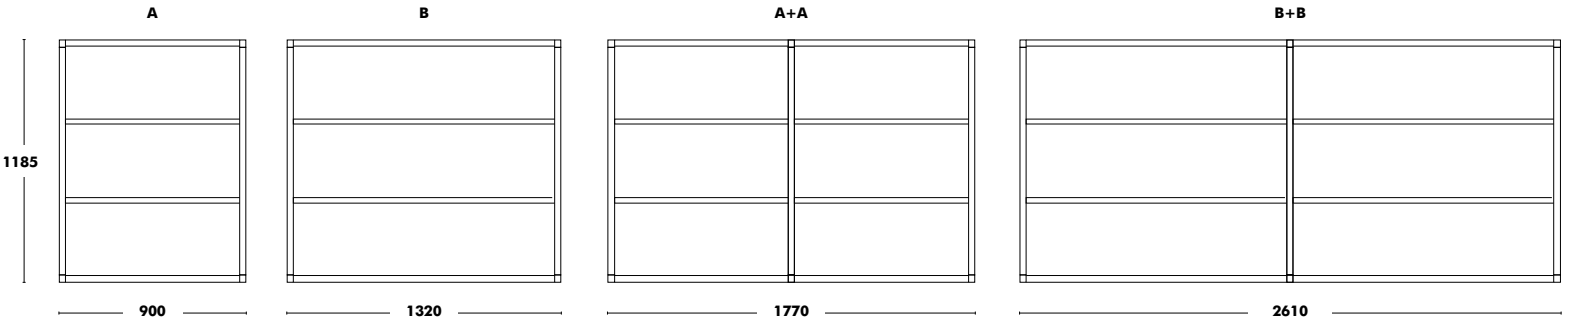

Shelf Dry (Module 3)

Back to index ↑

DESIGNED BY ONDARRETA TEAM

Depth	Dimensions	Frame	Shelves	RRP
350	A - 900x1185	COLOUR EPOXY	COLOUR EPOXY	1.142 €
	B - 1320x1185	COLOUR EPOXY	COLOUR EPOXY	1.227 €
	A + A - 1770x1185	COLOUR EPOXY	COLOUR EPOXY	1.693 €
	B + B - 2610x1185	COLOUR EPOXY	COLOUR EPOXY	1.861 €
500	A - 900x1185	COLOUR EPOXY	COLOUR EPOXY	1.180 €
	B - 1320x1185	COLOUR EPOXY	COLOUR EPOXY	1.293 €
	A + A - 1770x1185	COLOUR EPOXY	COLOUR EPOXY	1.764 €
	B + B - 2610x1185	COLOUR EPOXY	COLOUR EPOXY	1.989 €

Upper and lower shelves included.

WEIGHT A - 900x1185x350 (25kg) / B - 1320x1185x350 (32kg) / A + A - 1770x1185x350 (45kg) / B + B - 2610x1185x350 (58kg)
A - 900x1185x500 (30kg) / B - 1320x1185x500 (39kg) / A + A - 1770x1185x500 (54kg) / B + B - 2610x1185x500 (71kg)