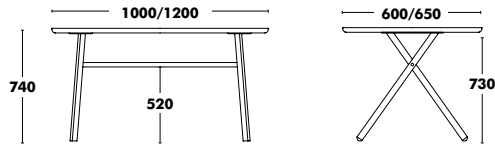

## Accessories

OPTION FELT GLIDES  
**+14 €**

**WEIGHT 8,20kg**  
**VOL. 0,41m<sup>3</sup>**

**COM Seat pad: 55cm**  
**COL Seat pad: 0,35m<sup>2</sup>**

# Steel Desk Bai

DESIGNED BY ANDER LIZASO

Dimensions	Frame	Table top	RRP
1000x600	COLOUR EPOXY	LAMINATE + BIRCH PLYWOOD	<b>962 €</b>
		FENIX + BIRCH PLYWOOD	<b>1.004 €</b>
1200x650	COLOUR EPOXY	LAMINATE + BIRCH PLYWOOD	<b>994 €</b>
		FENIX + BIRCH PLYWOOD	<b>1.120 €</b>