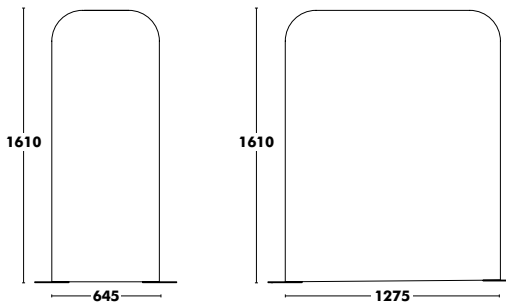

Space Divider B Ola

DESIGNED BY SILVIA CEÑAL

Dimensions	Frame	Fabric	RRP
B1 - 1610x645	COLOUR EPOXY	A TYPE FABRIC	729 €
		B TYPE FABRIC	761 €
		C TYPE FABRIC	817 €
		K TYPE FABRIC	889 €
		D TYPE FABRIC	952 €
B2 - 1610x1275	COLOUR EPOXY	A TYPE FABRIC	1.038 €
		B TYPE FABRIC	1.102 €
		C TYPE FABRIC	1.214 €
		K TYPE FABRIC	1.358 €
		D TYPE FABRIC	1.484 €

WEIGHT B1 - 1610x645 (11,6kg) / B2 - 1610x1275 (15,1kg)
COM: B1 - 180cm B2 - 360cm