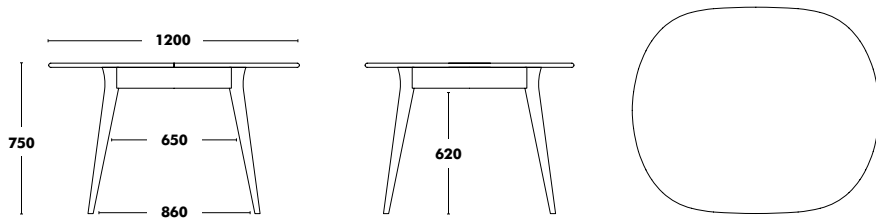

# Table Mikado

DESIGNED BY NADIA ARRATIBEL

Dimensions	Frame	Table top	RRP
ø1200x1000	STAINED BEECH + BIRCH PLYWOOD	STAINED BEECH + BIRCH PLYWOOD	<b>976 €</b>
		LAMINATE + BIRCH PLYWOOD	<b>964 €</b>
		FÉNIX + BIRCH PLYWOOD	<b>1.036 €</b>
ø1400x1200	STAINED BEECH + BIRCH PLYWOOD	STAINED BEECH + BIRCH PLYWOOD	<b>1.209 €</b>
		LAMINATE + BIRCH PLYWOOD	<b>1.171 €</b>
		FÉNIX + BIRCH PLYWOOD	<b>1.243 €</b>