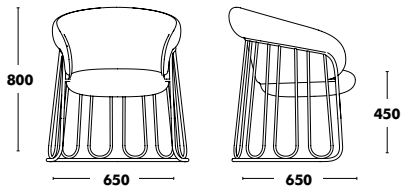

Chair Ginger Sled

↑
Back to index

DESIGNED BY SEBASTIAN HERKNER

Structure	Seat & Back	RRP
COLOUR EPOXY	A TYPE FABRIC	1.097 €
	B TYPE FABRIC - BLISS OUTDOOR NOT AVAILABLE	1.135 €
	C TYPE FABRIC	1.204 €
	K TYPE FABRIC	1.288 €
	D TYPE FABRIC	1.363 €
	L TYPE FABRIC	1.782 €

Removable cover.

Find information on how to proceed with COM for this collection on page 95, at the end of Ginger seats section.

Accessories

OPTION FELT GLIDES
+14 €

WEIGHT 13kg
VOL. 0,41m³