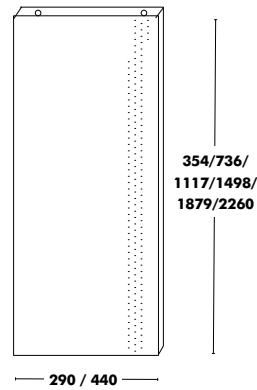

Vertical Steel Panel