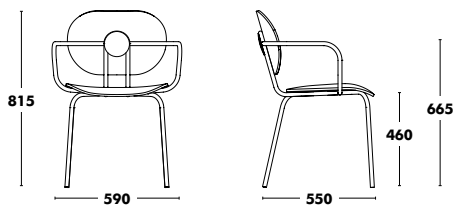

Armchair Hari

↑
Back to index

DESIGNED BY ESTUDI(H)AC

Structure	Seat	Back	RRP
COLOUR EPOXY	POLYPROPYLENE	POLYPROPYLENE	343 €
	A TYPE FABRIC	POLYPROPYLENE	379 €
	B TYPE FABRIC		383 €
	C TYPE FABRIC		392 €
	K TYPE FABRIC		403 €
	D TYPE FABRIC		411 €
	L TYPE FABRIC		444 €
	COM FABRIC		375 €
	A TYPE FABRIC	STAINED BEECH	427 €
	B TYPE FABRIC		437 €
	C TYPE FABRIC		454 €
	K TYPE FABRIC		475 €
	D TYPE FABRIC		494 €
	L TYPE FABRIC		509 €
	COM FABRIC		427 €
	STAINED OAK	STAINED OAK	446 €
	A TYPE FABRIC	STAINED OAK	462 €
	B TYPE FABRIC		472 €
	C TYPE FABRIC		488 €
	K TYPE FABRIC		510 €
	D TYPE FABRIC		528 €
	L TYPE FABRIC		543 €
	COM FABRIC		462 €
	A TYPE FABRIC	A TYPE FABRIC	448 €
	B TYPE FABRIC	B TYPE FABRIC	466 €
	C TYPE FABRIC	C TYPE FABRIC	495 €
	K TYPE FABRIC	K TYPE FABRIC	534 €
	D TYPE FABRIC	D TYPE FABRIC	568 €
	L TYPE FABRIC	L TYPE FABRIC	595 €
	COM FABRIC	COM FABRIC	448 €

Accessories

OPTION FELT GLIDES
+14 €

WEIGHT UPHOLSTERED (7,45kg) / OAK (7.35kg)
POLYPROPYLENE (6,2kg)
VOL. 0,34m³

COM Seat: 50cm
COM Complete: 90cm

Armchair Hari Outdoor

Structure	Seat	Back	RRP
COLOUR EPOXY	POLYPROPYLENE	POLYPROPYLENE	349 €

WEIGHT 6,2kg
VOL. 0,34m³