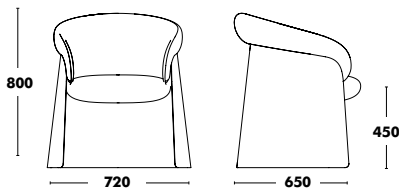

Chair Ginger Wood

DESIGNED BY SEBASTIAN HERKNER

Structure	Seat & Back	RRP
STAINED OAK	A TYPE FABRIC	1.069 €
	B TYPE FABRIC - BLISS OUTDOOR NOT AVAILABLE	1.109 €
	C TYPE FABRIC	1.181 €
	K TYPE FABRIC	1.273 €
	D TYPE FABRIC	1.353 €
	L TYPE FABRIC	1.779 €

Removable cover.

Find information on how to proceed with COM for this collection on page 95, at the end of Ginger seats section.

WEIGHT 15kg
VOL. 0,41m³