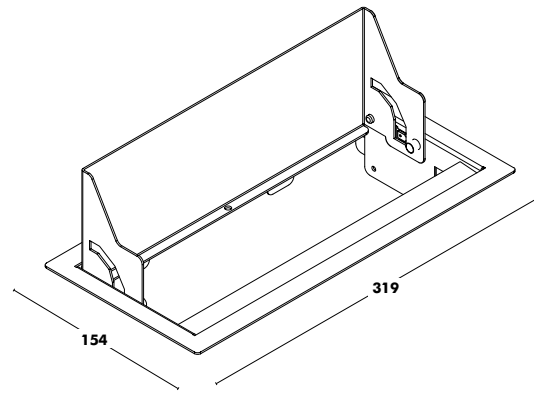

# Accessories Bob

↑  
Back to index

**Access Hole**

RRP  
72€

**Top Access (Black/White)**

RRP  
137 €

Position depends on the table dimensions.

**Top Access + Standard Power Data (Black/White)**