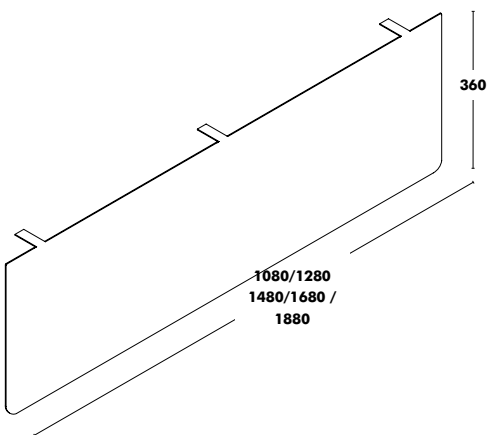

Protector screen (Colour Epoxy)	Dimensions (Length)	RRP
	1080 SUGGESTION FOR 1400 TABLE TOP	106 €
	1280 SUGGESTION FOR 1600 TABLE TOP	118 €
	1480 SUGGESTION FOR 1800 TABLE TOP	135 €
	1680 SUGGESTION FOR 2000 TABLE TOP	150 €
	1880 SUGGESTION FOR 2200 TABLE TOP	166 €