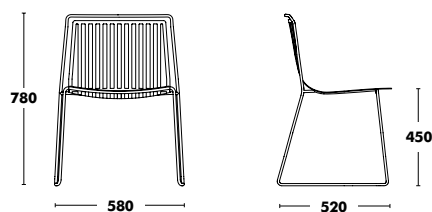

## Outdoor

DESIGNED BY GABRIEL TEIXIDÓ

CHAIR ALO OUTDOOR

LOUNGE ALO OUTDOOR

STOOL H65 ALO OUTDOOR

STOOL H75 ALO OUTDOOR

↑  
Back to index

# Chair Alo Outdoor

DESIGNED BY GABRIEL TEIXIDÓ

**Frame & Seat**

COLOUR EPOXY

RRP

409 €

Cushion Option: B Type Fabric – Outdoor: : 73 €  
White epoxy +25€

WEIGHT 7,50kg  
VOL. 0,45m<sup>3</sup>