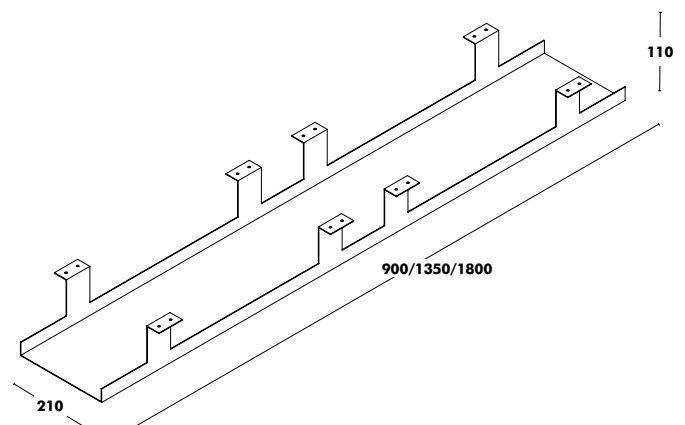

**Top Access Double Access (Black/White)**

**RRP Cable tray for inlay top access**

191 €

**RRP Dimensions**  
400x210x120 (LENGTH X WIDTH X HEIGHT)

**RRP Finish**  
BLACK EPOXY

91 €

**Electrification Plus for Double top access**