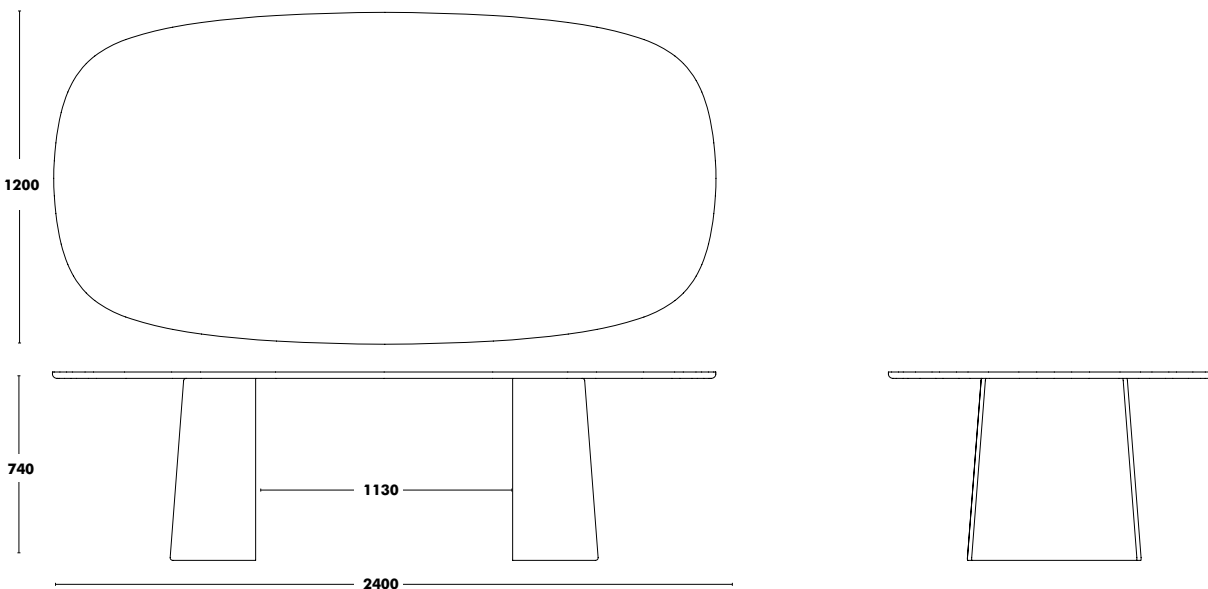

Table Ginger

DESIGNED BY SEBASTIAN HERKNER

Dimensions	Structure	Table top	RRP
2200x1200 (DISTANCE BETWEEN LEGS : 930 MM)	STAINED OAK	STAINED OAK + BIRCH PLYWOOD	2.451 €
		FENIX + BIRCH PLYWOOD	2.577 €
2400x1200 (DISTANCE BETWEEN LEGS : 1130 MM)	STAINED OAK	STAINED OAK + BIRCH PLYWOOD	2.469 €
		FENIX + BIRCH PLYWOOD	2.611 €
Ø1200	STAINED OAK	STAINED OAK + BIRCH PLYWOOD	1.944 €
		FENIX + BIRCH PLYWOOD	1.992 €
Ø1400 New!	STAINED OAK	STAINED OAK + BIRCH PLYWOOD	2.430 €
		FENIX + BIRCH PLYWOOD	2.940 €

Coarse grain for oak material.

HEIGHT 750cm

WEIGHT 2200X1200 (60kg) / 2400X1200 (64kg) / Ø1200 (32kg) / Ø1400 (40kg)