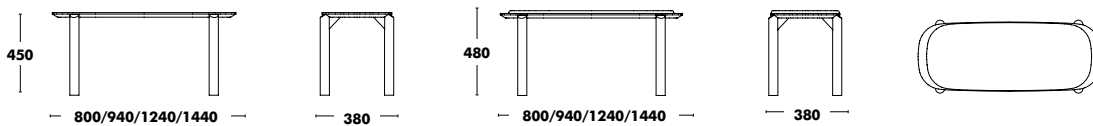

# Bench Juno

DESIGNED BY MADE STUDIO

Dimensions	Structure	Seat	Seat Pad	RRP
800x380	STAINED OAK	STAINED OAK + MDF		<b>607 €</b>
		STAINED OAK + MDF	A TYPE FABRIC	<b>693 €</b>
			B TYPE FABRIC	<b>702 €</b>
			C TYPE FABRIC	<b>719 €</b>
			K TYPE FABRIC	<b>740 €</b>
			D TYPE FABRIC	<b>758 €</b>
			L TYPE FABRIC	<b>1.052 €</b>
			COM FABRIC*	<b>693 €</b>
			COL FABRIC*	<b>703 €</b>
			PLAIN LAMINATE + MDF	
	FENIX + MDF		<b>648 €</b>	
940x380	STAINED OAK	STAINED OAK + MDF		<b>639 €</b>
		STAINED OAK + MDF	A TYPE FABRIC	<b>730 €</b>
			B TYPE FABRIC	<b>740 €</b>
			C TYPE FABRIC	<b>756 €</b>
			K TYPE FABRIC	<b>777 €</b>
			D TYPE FABRIC	<b>795 €</b>
			L TYPE FABRIC	<b>1.089 €</b>
			COM FABRIC*	<b>730 €</b>
			COL FABRIC*	<b>741 €</b>
			PLAIN LAMINATE + MDF	
	FENIX + MDF		<b>697 €</b>	
1240x380	STAINED OAK	STAINED OAK + MDF		<b>747 €</b>
		STAINED OAK + MDF	A TYPE FABRIC	<b>853 €</b>
			B TYPE FABRIC	<b>862 €</b>
			C TYPE FABRIC	<b>879 €</b>
			K TYPE FABRIC	<b>899 €</b>
			D TYPE FABRIC	<b>918 €</b>
			L TYPE FABRIC	<b>1.211 €</b>
			COM FABRIC*	<b>853 €</b>
			COL FABRIC*	<b>863 €</b>
			PLAIN LAMINATE + MDF	
	FENIX + MDF		<b>766 €</b>	
1440x380	STAINED OAK	STAINED OAK + MDF		<b>812 €</b>
		STAINED OAK + MDF	A TYPE FABRIC	<b>976 €</b>
			B TYPE FABRIC	<b>1.005 €</b>
			C TYPE FABRIC	<b>1.058 €</b>
			K TYPE FABRIC	<b>1.124 €</b>
			D TYPE FABRIC	<b>1.182 €</b>
			L TYPE FABRIC	<b>2.122 €</b>
			COM FABRIC*	<b>976 €</b>
			COL FABRIC*	<b>987 €</b>
			PLAIN LAMINATE + MDF	
	FENIX + MDF		<b>842 €</b>	