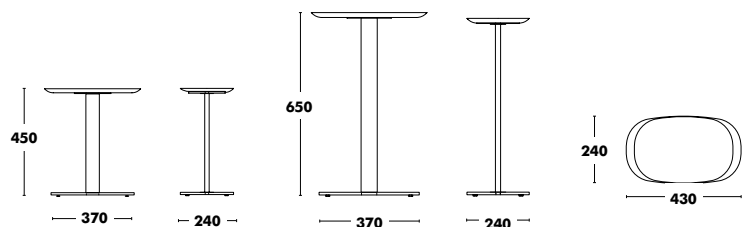

Gumi Cushion

DESIGNED BY MADE STUDIO

Gumi Cushion	RRP
B TYPE FABRIC	73 €
C TYPE FABRIC	83 €
K TYPE FABRIC	96 €
D TYPE FABRIC	107 €

Accessories

Gumi Side Table New!

DESIGNED BY MADE STUDIO

Height	Base Dimensions	Column	Table Top	RRP
450 / 650	370x240	COLOUR EPOXY	LAMINATE + MDF FENIX + MDF	359 € 375 €

Electrification available.

WEIGHT 365 (22kg) / 720 (23kg)