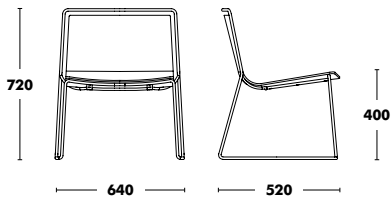

Lounge Alo

DESIGNED BY GABRIEL TEIXIDÓ

Frame	Seat & back	RRP
COLOUR EPOXY	A TYPE FABRIC	363 €
	B TYPE FABRIC	378 €
	C TYPE FABRIC	404 €
	K TYPE FABRIC	439 €
	D TYPE FABRIC	528 €
	L TYPE FABRIC	553 €
	COM FABRIC	363 €

Accessories

LINKING PIECE +12 €	TROLLEY +505 €	STACKING PIECE INCLUDED	OPTION FELT GLIDES +14 €

WEIGHT 6,80kg
VOL. 0,45m³

COM Complete: 80cm

STACKABILITY: 8 UNITS