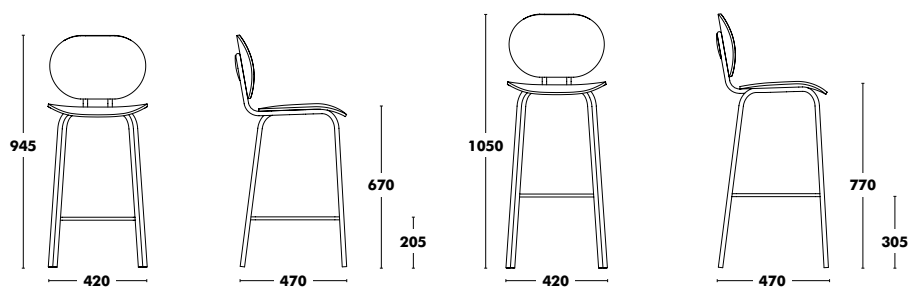

Stool H65 & H75 Hari

↑
Back to index

DESIGNED BY ESTUDI(H)AC

Structure	Seat	Back	RRP H65	RRP H75
COLOUR EPOXY	POLYPROPYLENE	POLYPROPYLENE	321 €	327 €
	A TYPE FABRIC	POLYPROPYLENE	348 €	354 €
	B TYPE FABRIC		353 €	359 €
	C TYPE FABRIC		362 €	368 €
	K TYPE FABRIC		372 €	378 €
	D TYPE FABRIC		380 €	386 €
	L TYPE FABRIC		413 €	419 €
	COM FABRIC		344 €	350 €
	A TYPE FABRIC	STAINED BEECH	405 €	411 €
	B TYPE FABRIC		414 €	420 €
	C TYPE FABRIC		430 €	436 €
	K TYPE FABRIC		449 €	455 €
	D TYPE FABRIC		466 €	472 €
	L TYPE FABRIC		479 €	485 €
	COM FABRIC		405 €	411 €
	STAINED OAK	STAINED OAK	443 €	449 €
	A TYPE FABRIC	STAINED OAK	440 €	446 €
	B TYPE FABRIC		449 €	455 €
	C TYPE FABRIC		464 €	470 €
	K TYPE FABRIC		483 €	489 €
	D TYPE FABRIC		500 €	506 €
	L TYPE FABRIC		512 €	518 €
	COM FABRIC		440 €	446 €
	A TYPE FABRIC	A TYPE FABRIC	422 €	428 €
	B TYPE FABRIC	B TYPE FABRIC	438 €	444 €
	C TYPE FABRIC	C TYPE FABRIC	465 €	471 €
	K TYPE FABRIC	K TYPE FABRIC	499 €	505 €
D TYPE FABRIC	D TYPE FABRIC	528 €	534 €	
L TYPE FABRIC	L TYPE FABRIC	550 €	556 €	
COM FABRIC	COM FABRIC	422 €	428 €	

Accessories

OPTION FELT GLIDES
+14 €

WEIGHT 65 (6,9kg) /
75 (7,05kg)
VOL. 0,29m³

COM Seat: 55cm
COM Complete: 80cm

Stool H65 & H75 Hari Outdoor ☀

Structure	Seat	Back	RRP H65	RRP H75
COLOUR EPOXY	POLYPROPYLENE	POLYPROPYLENE	336 €	342 €

WEIGHT 6,2kg
VOL. 0,34m³