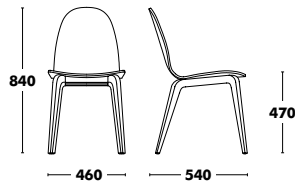

Wood Chair Bob

DESIGNED BY NADIA ARRATIBEL

↑
Back to index

Frame	Seat & back	RRP	
STAINED BEECH	STAINED BEECH	369 €	
	LACQUERED BEECH	393 €	
	STAINED OAK	398 €	
	Complete	A TYPE FABRIC	396 €
		B TYPE FABRIC	418 €
		C TYPE FABRIC	464 €
		K TYPE FABRIC	482 €
		D TYPE FABRIC	503 €
		L TYPE FABRIC	570 €
		COM FABRIC	396 €
	Combi	STAINED BEECH + A TYPE FABRIC	445 €
		STAINED BEECH + B TYPE FABRIC	471 €
		STAINED BEECH + C TYPE FABRIC	529 €
		STAINED BEECH + K TYPE FABRIC	549 €
		STAINED BEECH + D TYPE FABRIC	561 €
		STAINED BEECH + L TYPE FABRIC	586 €
		STAINED BEECH + COM FABRIC	445 €
	Combi	LACQUERED BEECH + A TYPE FABRIC	470 €
		LACQUERED BEECH + B TYPE FABRIC	499 €
		LACQUERED BEECH + C TYPE FABRIC	558 €
LACQUERED BEECH + K TYPE FABRIC		565 €	
LACQUERED BEECH + D TYPE FABRIC		578 €	
LACQUERED BEECH + L TYPE FABRIC		617 €	
LACQUERED BEECH + COM FABRIC		470 €	
LACQUERED BEECH	STAINED BEECH	398 €	
	LACQUERED BEECH	415 €	
	STAINED OAK	425 €	
	Complete	A TYPE FABRIC	405 €
		B TYPE FABRIC	427 €
		C TYPE FABRIC	485 €
		K TYPE FABRIC	514 €
		D TYPE FABRIC	525 €
		L TYPE FABRIC	587 €
		COM FABRIC	405 €
	Combi	STAINED BEECH + A TYPE FABRIC	454 €
		STAINED BEECH + B TYPE FABRIC	484 €
		STAINED BEECH + C TYPE FABRIC	540 €
		STAINED BEECH + K TYPE FABRIC	547 €
		STAINED BEECH + D TYPE FABRIC	560 €
		STAINED BEECH + L TYPE FABRIC	598 €
		STAINED BEECH + COM FABRIC	454 €
	Combi	LACQUERED BEECH + A TYPE FABRIC	464 €
		LACQUERED BEECH + B TYPE FABRIC	490 €
		LACQUERED BEECH + C TYPE FABRIC	549 €
LACQUERED BEECH + K TYPE FABRIC		554 €	
LACQUERED BEECH + D TYPE FABRIC		569 €	
LACQUERED BEECH + L TYPE FABRIC		606 €	
LACQUERED BEECH + COM FABRIC		464 €	

Ondarreta does not recommend lacquered structures or seats.

Accessories

OPTION FELT GLIDES
+10 €

WEIGHT 5kg
VOL. 0,34m³

COM Combi: 90cm
COM Complete: 90cm