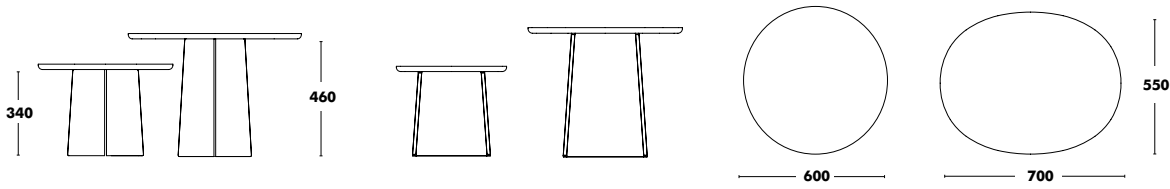

Low Table Ginger

Back to index

DESIGNED BY SEBASTIAN HERKNER

Dimensions	Structure & Table top	RRP
550x450	STAINED OAK	836 €
700x550	STAINED OAK	891 €
1000x600	STAINED OAK	986 €
Ø600	STAINED OAK	854 €
Ø800	STAINED OAK	919 €

HEIGHT 340 o 460

WEIGHT 550x450 (8kg) / 700x550 (9kg) / 1000x600 (14kg) / Ø600 (10kg) / Ø800 (13kg)