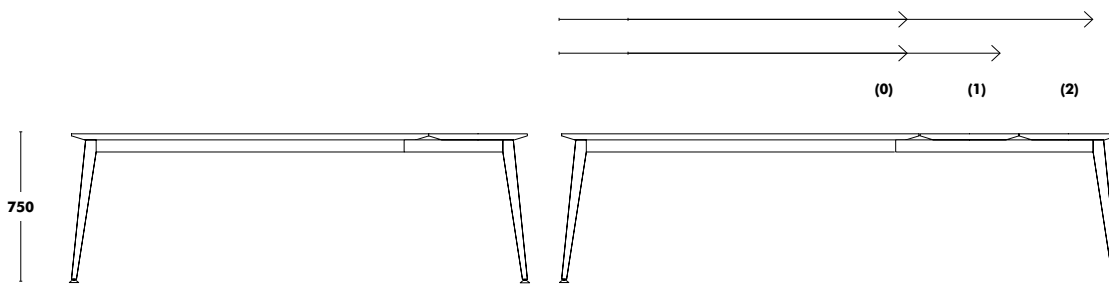

Extendable Table Don

DESIGNED BY NADIA ARRATIBEL

Dimensions	Extension	Frame	Table top	RRP
1300x900	(1) 1800x900	COLOUR EPOXY	STAINED BEECH + MDF	1.550 €
			STAINED OAK + MDF	1.621 €
			LAMINATE + BIRCH PLYWOOD	1.986 €
			FENIX + BIRCH PLYWOOD	2.121 €
1500x900	(1) 2000x900	COLOUR EPOXY	STAINED BEECH + MDF	1.605 €
			STAINED OAK + MDF	1.676 €
			LAMINATE + BIRCH PLYWOOD	2.101 €
			FENIX + BIRCH PLYWOOD	2.223 €
1800x900	(1) 2300x900	COLOUR EPOXY	STAINED BEECH + MDF	1.928 €
			STAINED OAK + MDF	2.000 €
	(2) 2800x900		LAMINATE + BIRCH PLYWOOD	2.502 €
			FENIX + BIRCH PLYWOOD	2.682 €
1800x1000	(1) 2300x1000	COLOUR EPOXY	STAINED BEECH + MDF	1.950 €
			STAINED OAK + MDF	2.030 €
	(2) 2800x1000		LAMINATE + BIRCH PLYWOOD	2.807 €
			FENIX + BIRCH PLYWOOD	2.946 €
2000x900	(1) 2500x900	COLOUR EPOXY	STAINED BEECH + MDF	2.016 €
			STAINED OAK + MDF	2.096 €
	(2) 3000x900		LAMINATE + BIRCH PLYWOOD	2.628 €
			FENIX + BIRCH PLYWOOD	2.830 €
2000x1000	(1) 2500x1000	COLOUR EPOXY	STAINED BEECH + MDF	2.051 €
			STAINED OAK + MDF	2.131 €
	(2) 3000x1000		LAMINATE + BIRCH PLYWOOD	2.881 €
			FENIX + BIRCH PLYWOOD	3.054 €

HEIGHT 750mm

WEIGHT 1300x900 (68kg) / 1500x900 (75kg) / 1800x900 (86kg) / 1800x1000 (96kg) / 2000x900 (94kg) / 2000x1000 (105kg)