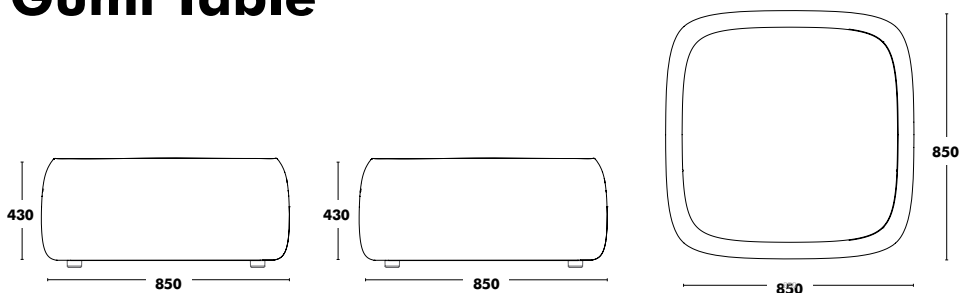

Gumi Table

DESIGNED BY MADE STUDIO

Table Top	Upholstery	RRP
LAMINATE + BIRCH PLYWOOD	B TYPE FABRIC	1.234 €
	C TYPE FABRIC	1.316 €
	K TYPE FABRIC	1.416 €
	D TYPE FABRIC	1.505 €
FENIX + BIRCH PLYWOOD	B TYPE FABRIC	1.282 €
	C TYPE FABRIC	1.364 €
	K TYPE FABRIC	1.463 €
	D TYPE FABRIC	1.552 €

Removable cover.
Ondarreta recommends specific upholsteries with easy-clean properties for this collection.
Electrification available.

Accessories

WEIGHT 25 kg
VOL. 0,64m³