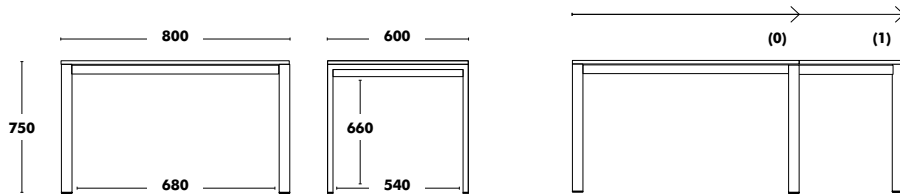

# Extendable Multi-size Table Punto

DESIGNED BY ONDARRETA TEAM

Dimensions	Extension (1)	Frame	Table top	RRP
800x800	1200x800	COLOUR EPOXY	LAMINATE	<b>1.006 €</b>
			LAMINATE + BIRCH PLYWOOD	<b>1.118 €</b>
			FENIX + BIRCH PLYWOOD	<b>1.191 €</b>
			STAINED BEECH	<b>1.038 €</b>
			STAINED OAK	<b>1.069 €</b>
			GLASS EXTRA WHITE MAT*	<b>1.001 €</b>
			PORCELAIN + GLASS*	<b>1.075 €</b>
900x900	1300x900	COLOUR EPOXY	LAMINATE	<b>1.035 €</b>
			LAMINATE + BIRCH PLYWOOD	<b>1.190 €</b>
			FENIX + BIRCH PLYWOOD	<b>1.263 €</b>
			STAINED BEECH	<b>1.062 €</b>
			STAINED OAK	<b>1.092 €</b>
			GLASS EXTRA WHITE MAT*	<b>1.061 €</b>
			PORCELAIN + GLASS*	<b>1.173 €</b>
1000x1000	1500x1000	COLOUR EPOXY	LAMINATE	<b>1.094 €</b>
			LAMINATE + BIRCH PLYWOOD	<b>1.298 €</b>
			FENIX + BIRCH PLYWOOD	<b>1.372 €</b>
			STAINED BEECH	<b>1.125 €</b>
			STAINED OAK	<b>1.157 €</b>
			GLASS EXTRA WHITE MAT*	<b>1.131 €</b>
			PORCELAIN + GLASS*	<b>1.170 €</b>