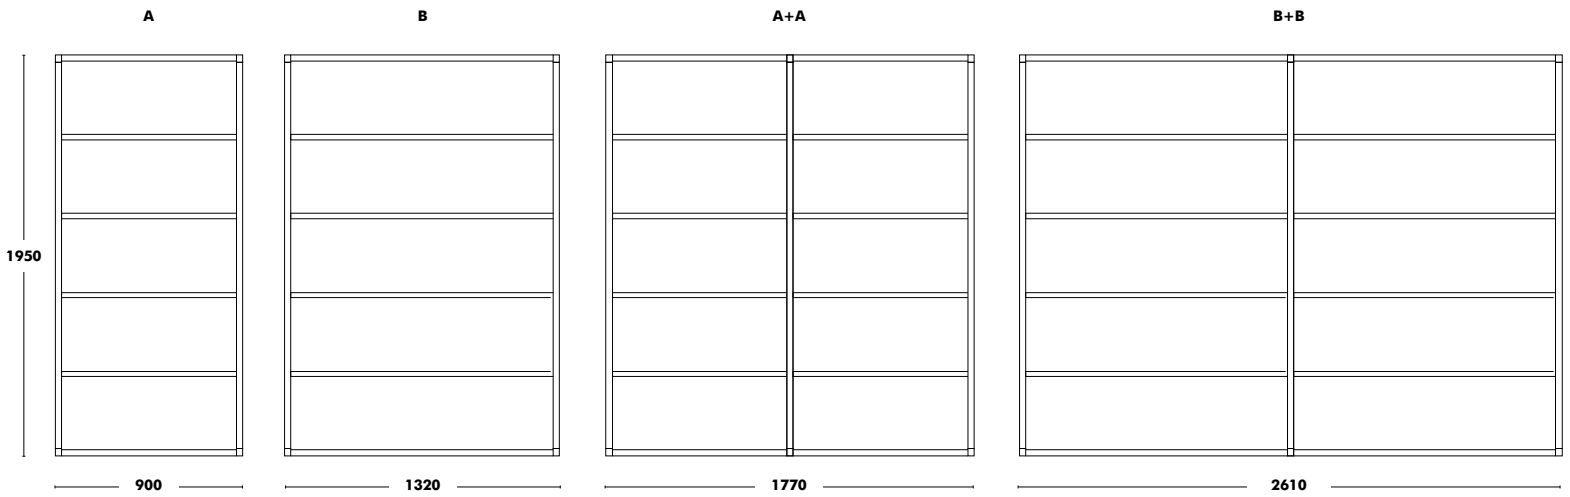

Shelf Dry (Module 5)

DESIGNED BY ONDARRETA TEAM

Depth	Dimensions	Frame	Shelves	RRP
350	A - 900x1950	COLOUR EPOXY	COLOUR EPOXY	1.355 €
	B - 1320x1950	COLOUR EPOXY	COLOUR EPOXY	1.486 €
	A + A - 1770x1950	COLOUR EPOXY	COLOUR EPOXY	2.079 €
	B + B - 2610x1950	COLOUR EPOXY	COLOUR EPOXY	2.318 €
500	A - 900x1950	COLOUR EPOXY	COLOUR EPOXY	1.408 €
	B - 1320x1950	COLOUR EPOXY	COLOUR EPOXY	1.585 €
	A + A - 1770x1950	COLOUR EPOXY	COLOUR EPOXY	2.182 €
	B + B - 2610x1950	COLOUR EPOXY	COLOUR EPOXY	2.512 €

Upper and lower shelves included.

Accessories

WALL ANCHOR INCLUDED

WEIGHT A - 900x1950x350 (**38kg**) / B - 1320x1950x350 (**48kg**) / A + A - 1770x1950x350 (**68kg**) / B + B - 2610x1950x350 (**89kg**) / A - 900x1950x500 (**47kg**) / B - 1320x1950x500 (**61kg**) / A + A - 1770x1950x500 (**85kg**) / B + B - 2610x1950x500 (**114kg**)