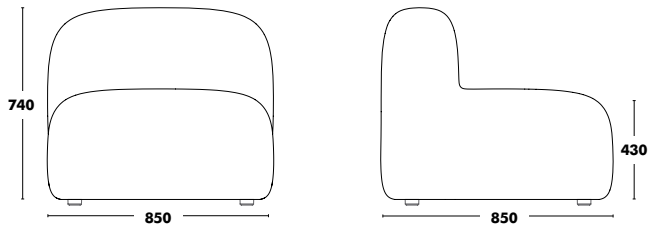

Gumi Central New!

DESIGNED BY MADE STUDIO

Upholstery

	RRP
B TYPE FABRIC	1.398 €
C TYPE FABRIC	1.501 €
K TYPE FABRIC	1.625 €
D TYPE FABRIC	1.736 €

Removable cover.
Ondarreta recommends specific upholsteries with easy-clean properties for this collection.

Accessories

OPTION FELT GLIDES +9 €	OPTION CASTORS +27 €	LINKING PIECE +6 €	OUTDOOR OPTION +130 €	WATER REPELLENT COVER AVAILABLE

WEIGHT 16 kg
VOL. 0,64m³