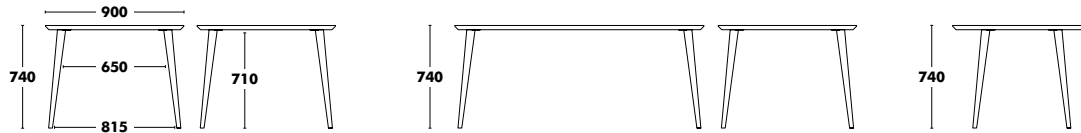

Table Bob

DESIGNED BY NADIA ARRATIBEL

↑
Back to index

Dimensions	Frame	Table top	RRP
900x900	STAINED BEECH	LAMINATE + BIRCH PLYWOOD	812 €
		FENIX + BIRCH PLYWOOD	886 €
		STAINED BEECH	941 €
	STAINED OAK	LAMINATE + BIRCH PLYWOOD	932 €
		FENIX + BIRCH PLYWOOD	994 €
		STAINED OAK	1.142 €
1000x1000	STAINED BEECH	LAMINATE + BIRCH PLYWOOD	996 €
		FENIX + BIRCH PLYWOOD	1.070 €
		STAINED BEECH	976 €
	STAINED OAK	LAMINATE + BIRCH PLYWOOD	1.118 €
		FENIX + BIRCH PLYWOOD	1.192 €
		STAINED OAK	1.224 €
1200x1200	STAINED BEECH	LAMINATE + BIRCH PLYWOOD	1.127 €
		FENIX + BIRCH PLYWOOD	1.200 €
		STAINED BEECH	1.141 €
	STAINED OAK	LAMINATE + BIRCH PLYWOOD	1.247 €
		FENIX + BIRCH PLYWOOD	1.320 €
		STAINED OAK	1.402 €
1200x800	STAINED BEECH	LAMINATE + BIRCH PLYWOOD	904 €
		FENIX + BIRCH PLYWOOD	977 €
		STAINED BEECH	950 €
	STAINED OAK	LAMINATE + BIRCH PLYWOOD	1.025 €
		FENIX + BIRCH PLYWOOD	1.098 €
		STAINED OAK	1.157 €
1400x800	STAINED BEECH	LAMINATE + BIRCH PLYWOOD	1.019 €
		FENIX + BIRCH PLYWOOD	1.092 €
		STAINED BEECH	1.006 €
	STAINED OAK	LAMINATE + BIRCH PLYWOOD	1.141 €
		FENIX + BIRCH PLYWOOD	1.215 €
		STAINED OAK	1.231 €
1600x900	STAINED BEECH	LAMINATE + BIRCH PLYWOOD	1.132 €
		FENIX + BIRCH PLYWOOD	1.224 €
		STAINED BEECH	1.284 €
	STAINED OAK	LAMINATE + BIRCH PLYWOOD	1.252 €
		FENIX + BIRCH PLYWOOD	1.344 €
		STAINED OAK	1.477 €
1800x900	STAINED BEECH	LAMINATE + BIRCH PLYWOOD	1.200 €
		FENIX + BIRCH PLYWOOD	1.341 €
		STAINED BEECH	1.374 €
	STAINED OAK	LAMINATE + BIRCH PLYWOOD	1.320 €
		FENIX + BIRCH PLYWOOD	1.469 €
		STAINED OAK	1.553 €
2000x900	STAINED BEECH	LAMINATE + BIRCH PLYWOOD	1.293 €
		FENIX + BIRCH PLYWOOD	1.436 €
		STAINED BEECH	1.516 €
	STAINED OAK	LAMINATE + BIRCH PLYWOOD	1.413 €
		FENIX + BIRCH PLYWOOD	1.556 €
		STAINED OAK	1.701 €
2000x1000	STAINED BEECH	LAMINATE + BIRCH PLYWOOD	1.472 €
		FENIX + BIRCH PLYWOOD	1.616 €
		STAINED BEECH	1.476 €
	STAINED OAK	LAMINATE + BIRCH PLYWOOD	1.592 €
		FENIX + BIRCH PLYWOOD	1.737 €
		STAINED OAK	1.660 €