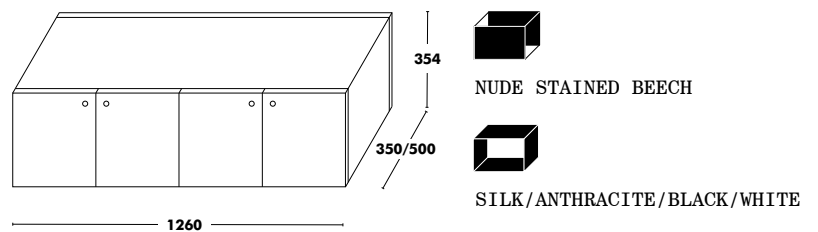

Module Doors B

FOUR DOORS

Depth	Dimensions	Front & Back	Frame	RRP
350	A - 840x354	NUDE STAINED BEECH	SILK, ANTHRACITE, BLACK OR WHITE	494 €
	B - 1260x354	NUDE STAINED BEECH	SILK, ANTHRACITE, BLACK OR WHITE	723 €
500	A - 840x354	NUDE STAINED BEECH	SILK, ANTHRACITE, BLACK OR WHITE	513 €
	B - 1260x354	NUDE STAINED BEECH	SILK, ANTHRACITE, BLACK OR WHITE	753 €

For other Stained Beech Colour for drawers or doors. Extra: +50 €