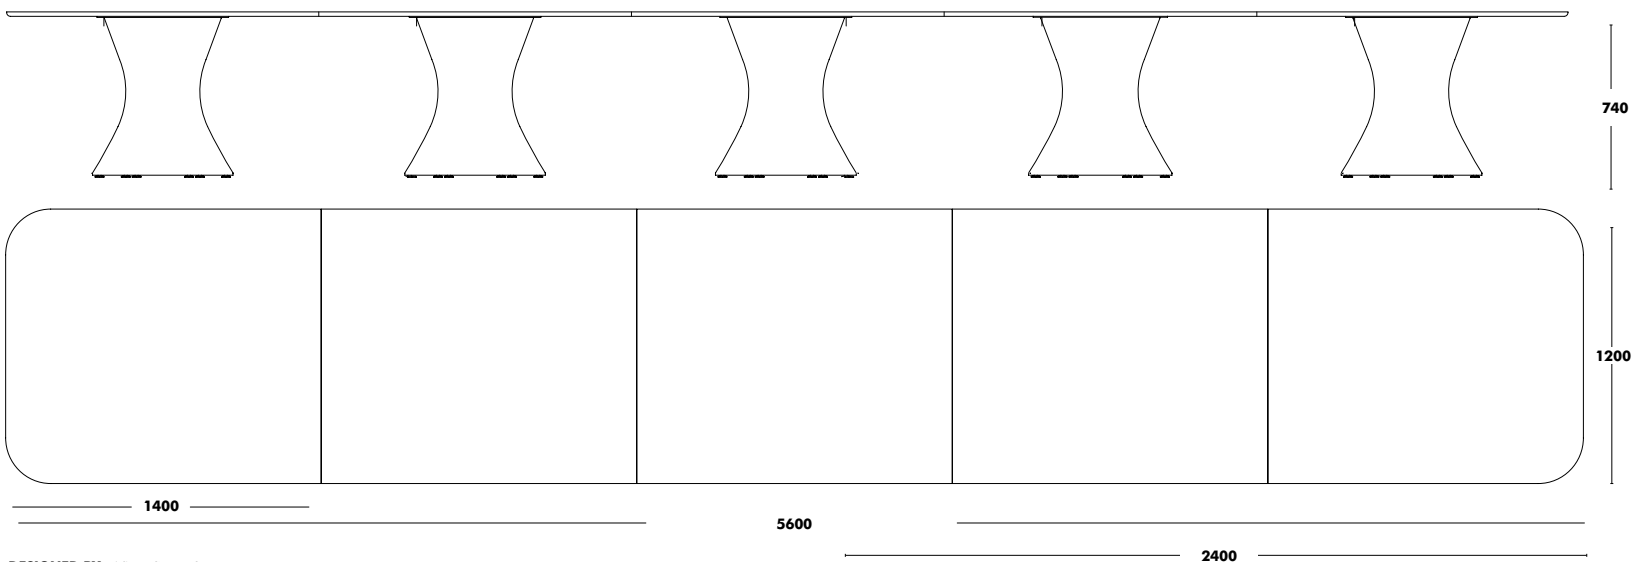

Table Sako XL Multiple

↑
Back to index

DESIGNED BY AGV ESTUDIO

Structure	Dimensions	Upholstery	Table Top	RRP
COLOUR EPOXY	MODULES OF 1400x1200	UPHOLSTERY TYPE B (CONTOUR, MOBY & MOSS)	EACH EXTRA MODULE - STAINED OAK + MDF	1.988 €
			EACH EXTRA MODULE - LAMINATE + BIRCH PLYWOOD	1.909 €
			EACH EXTRA MODULE - FENIX + BIRCH PLYWOOD	2.094 €

Continuity of grain cannot be guaranteed. Slight variation of shade might happen.
Electrification available.
Packaging for the structure + upholstery in flat pack format.
Cover replacement 320€ or 335€ when the table has electrification, per base.