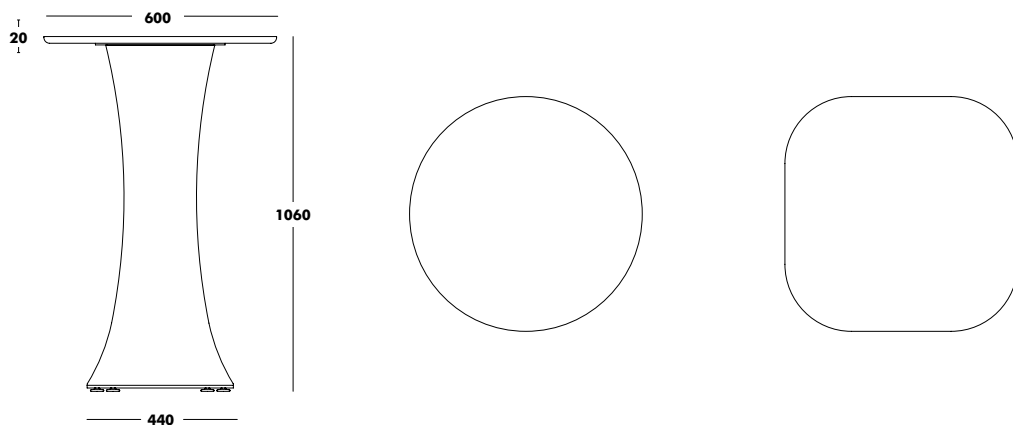

High Table Sako

DESIGNED BY AGV ESTUDIO

↑
Back to index

Structure	Dimensions	Upholstery	Table Top	RRP
COLOUR EPOXY	Ø600	UPHOLSTERY TYPE B (CONTOUR, MOBY & MOSS)	STAINED OAK + MDF LAMINATE + BIRCH PLYWOOD FENIX + BIRCH PLYWOOD	888 € 893 € 913 €
	Ø700	UPHOLSTERY TYPE B (CONTOUR, MOBY & MOSS)	STAINED OAK + MDF LAMINATE + BIRCH PLYWOOD FENIX + BIRCH PLYWOOD	959 € 1.009 € 1.046 €
	Ø800	UPHOLSTERY TYPE B (CONTOUR, MOBY & MOSS)	STAINED OAK + MDF LAMINATE + BIRCH PLYWOOD FENIX + BIRCH PLYWOOD	965 € 1.049 € 1.097 €
	600x600	UPHOLSTERY TYPE B (CONTOUR, MOBY & MOSS)	STAINED OAK + MDF LAMINATE + BIRCH PLYWOOD FENIX + BIRCH PLYWOOD	874 € 893 € 913 €
	700x700	UPHOLSTERY TYPE B (CONTOUR, MOBY & MOSS)	STAINED OAK + MDF LAMINATE + BIRCH PLYWOOD FENIX + BIRCH PLYWOOD	946 € 1.008 € 1.045 €

Electrification available.
Packaging for the structure + upholstery in flat pack format.
Check with us option for cover replacement.
Cover replacement: 317€ or 334€ when the table has electrification.

HEIGHT 1050

WEIGHT Ø600 (23.9kg) / Ø700 (24.9kg) / Ø800 (26.9kg) / 600x600 (24.9kg) / 700x700 (26.9kg)