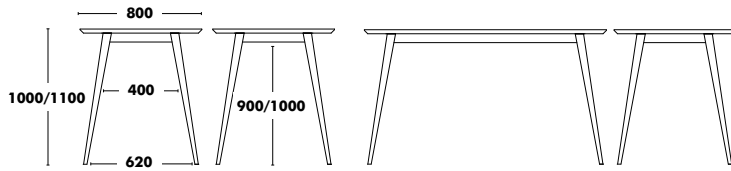

**HEIGHT 750mm**

**WEIGHT** 900x900 (23kg) / 1000x1000 (27kg) / 1200x1200 (37kg) / 1200x800 (26kg) / 1400x800 (30kg) / 1600x900 (37kg) / 1800x900 (40kg) / 2000x900 (45kg) / 2000x1000 (51kg) / 2200x1100 (60kg) ø900 (19kg) / ø1000 (22kg) / ø1200 (30kg) / ø1300 (34kg) / ø1500 (44kg)

# High Table Bob

DESIGNED BY NADIA ARRATIBEL

Dimensions	Frame	Table top	RRP
800x800	STAINED BEECH	LAMINATE + BIRCH PLYWOOD	<b>1.033 €</b>
		FENIX + BIRCH PLYWOOD	<b>1.097 €</b>
		STAINED BEECH	<b>1.127 €</b>
900x900	STAINED BEECH	LAMINATE + BIRCH PLYWOOD	<b>1.049 €</b>
		FENIX + BIRCH PLYWOOD	<b>1.125 €</b>
		STAINED BEECH	<b>1.159 €</b>
1600x800	STAINED BEECH	LAMINATE + BIRCH PLYWOOD	<b>1.500 €</b>
		FENIX + BIRCH PLYWOOD	<b>1.591 €</b>
		STAINED BEECH	<b>1.640 €</b>
1800x800	STAINED BEECH	LAMINATE + BIRCH PLYWOOD	<b>1.576 €</b>
		FENIX + BIRCH PLYWOOD	<b>1.649 €</b>
		STAINED BEECH	<b>1.740 €</b>
2000x900	STAINED BEECH	LAMINATE + BIRCH PLYWOOD	<b>1.697 €</b>
		FENIX + BIRCH PLYWOOD	<b>1.719 €</b>
		STAINED BEECH	<b>1.899 €</b>