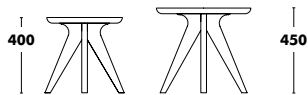

Low Table Mikado

DESIGNED BY NADIA ARRATIBEL

Dimensions	Frame	Table top	RRP
ø400	STAINED BEECH + BIRCH PLYWOOD	STAINED BEECH + BIRCH PLYWOOD	479 €
		LACQUERED BEECH	458 €
		LAMINATE + BIRCH PLYWOOD	502 €
ø500	STAINED BEECH + BIRCH PLYWOOD	STAINED BEECH + BIRCH PLYWOOD	495 €
		LACQUERED BEECH	467 €
		LAMINATE + BIRCH PLYWOOD	521 €
ø600	STAINED BEECH + BIRCH PLYWOOD	STAINED BEECH + BIRCH PLYWOOD	515 €
		LACQUERED BEECH	474 €
		LAMINATE + BIRCH PLYWOOD	538 €

Increase height 45: +29 €

Ondarreta recommends Nude Stained Beech Frame.

HEIGHT 400/450mm

WEIGHT ø400 (4,3kg) / ø500 (4,5kg) / ø600 (4,7kg)