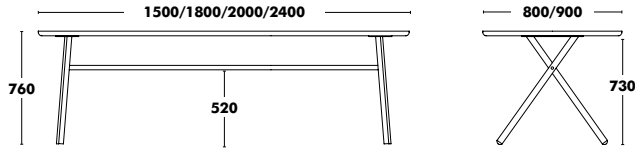

Steel Table Bai

DESIGNED BY ANDER LIZASO

Dimensions	Frame	Table top	RRP
1500x800	COLOUR EPOXY	LAMINATE + BIRCH PLYWOOD	1.435 €
		FENIX + BIRCH PLYWOOD	1.501 €
1800x800	COLOUR EPOXY	LAMINATE + BIRCH PLYWOOD	1.490 €
		FENIX + BIRCH PLYWOOD	1.655 €
1800x900	COLOUR EPOXY	LAMINATE + BIRCH PLYWOOD	1.510 €
		FENIX + BIRCH PLYWOOD	1.667 €
2000x800	COLOUR EPOXY	LAMINATE + BIRCH PLYWOOD	1.549 €
		FENIX + BIRCH PLYWOOD	1.719 €
2000x900	COLOUR EPOXY	LAMINATE + BIRCH PLYWOOD	1.573 €
		FENIX + BIRCH PLYWOOD	1.733 €
2200x900	COLOUR EPOXY	LAMINATE + BIRCH PLYWOOD	1.826 €
		FENIX + BIRCH PLYWOOD	1.984 €
2400x900	COLOUR EPOXY	LAMINATE + BIRCH PLYWOOD	1.882 €
		FENIX + BIRCH PLYWOOD	2.002 €

HEIGHT 750mm

WEIGHT 1500x800 **(37kg)** / 1800x800 **(42kg)** / 1800x900 **(46kg)** / 2000x800 **(46kg)** / 2000x900 **(50kg)** / 2200x900 **(52kg)** / 2400x900 **(59kg)**