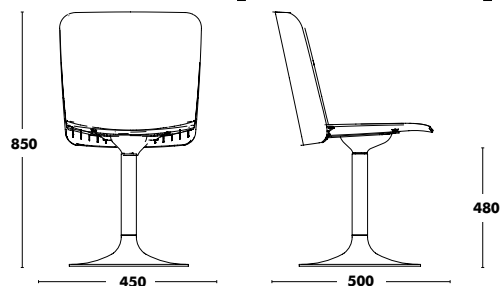

Chair Supra Trumpet Revolving

DESIGNED BY NOTE

Structure	Seat & back	Seat	RRP
COLOUR EPOXY	POLYPROPYLENE RAW		505 €
	POLYPROPYLENE RAW		
		UPHOLSTERY TYPE A	542 €
		UPHOLSTERY TYPE B	545 €
		UPHOLSTERY TYPE C	550 €
	Seat pad	UPHOLSTERY TYPE K	557 €
		UPHOLSTERY TYPE D	563 €
		UPHOLSTERY TYPE L	611 €
		UPHOLSTERY COM*	542 €
			636 €
Complete	UPHOLSTERY TYPE A		654 €
	UPHOLSTERY TYPE B		687 €
	UPHOLSTERY TYPE C		727 €
	UPHOLSTERY TYPE K		763 €
	UPHOLSTERY TYPE D		789 €
	UPHOLSTERY TYPE L		629 €
	UPHOLSTERY COM*		

Epoxy colour options for the trumpet base: Dune, Brique, Biscay Blue and Black.

WEIGHT 8,2kg
VOL. 0,22m³

COM Seat pad: 55cm / COM Complete: 100cm