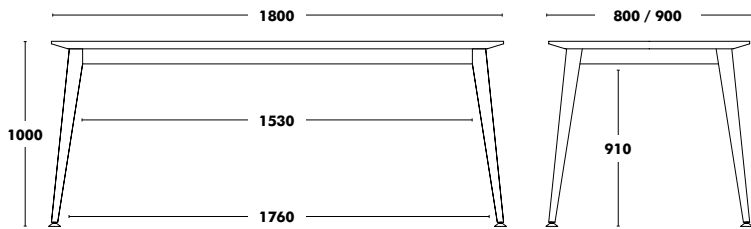

High Table Don

DESIGNED BY NADIA ARRATIBEL

Dimensions	Frame	Table top	RRP
1500x800	COLOUR EPOXY	STAINED BEECH + MDF	1.192 €
		STAINED OAK + MDF	1.229 €
		LAMINATE + BIRCH PLYWOOD	1.445 €
		FENIX + BIRCH PLYWOOD	1.536 €
1800x800	COLOUR EPOXY	STAINED BEECH + MDF	1.684 €
		STAINED OAK + MDF	1.749 €
		LAMINATE + BIRCH PLYWOOD	1.735 €
		FENIX + BIRCH PLYWOOD	1.899 €
2000x800	COLOUR EPOXY	STAINED BEECH + MDF	1.739 €
		STAINED OAK + MDF	1.812 €
		LAMINATE + BIRCH PLYWOOD	1.832 €
		FENIX + BIRCH PLYWOOD	1.976 €
2200x900	COLOUR EPOXY	STAINED BEECH + MDF	1.804 €
		STAINED OAK + MDF	1.876 €
		LAMINATE + BIRCH PLYWOOD	2.102 €
		FENIX + BIRCH PLYWOOD	2.246 €

HEIGHT 1000mm

WEIGHT 1500x800 (58kg) / 1800x800 (67kg) / 2200x800 (82kg) / 2000x900 (93kg)