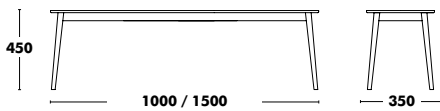

Bench Oto

DESIGNED BY ONDARRETA TEAM

Dimensions	Frame	Seat	RRP
1000x350	STAINED BEECH	STAINED BEECH	444 €
		LAMINATE + BIRCH PLYWOOD	490 €
		A TYPE FABRIC	459 €
		B TYPE FABRIC	470 €
		C TYPE FABRIC	491 €
		K TYPE FABRIC	506 €
		D TYPE FABRIC	535 €
	COM FABRIC	459 €	
	STAINED OAK	STAINED OAK	515 €
		LAMINATE + BIRCH PLYWOOD	559 €
		A TYPE FABRIC	525 €
		B TYPE FABRIC	539 €
		C TYPE FABRIC	598 €
		K TYPE FABRIC	608 €
D TYPE FABRIC		695 €	
COM FABRIC	525 €		
1500x350	STAINED BEECH	STAINED BEECH	495 €
		LAMINATE + BIRCH PLYWOOD	571 €
		A TYPE FABRIC	522 €
		B TYPE FABRIC	556 €
		C TYPE FABRIC	614 €
		K TYPE FABRIC	682 €
		D TYPE FABRIC	735 €
	COM FABRIC	522 €	
	STAINED OAK	STAINED OAK	541 €
		LAMINATE + BIRCH PLYWOOD	649 €
		A TYPE FABRIC	600 €
		B TYPE FABRIC	636 €
		C TYPE FABRIC	693 €
		K TYPE FABRIC	759 €
D TYPE FABRIC		815 €	
COM FABRIC	600 €		

WEIGHT 1000x350 (7,4kg) / 1500x350 (11kg)
VOL. 1000x350 (0,25m³) / 1500x350 (0,5m³)

COM: 1000x350 (55cm) / 1500x350 (200cm)

Cushion with Straps for Oto bench

DESIGNED BY ONDARRETA TEAM

Dimensions	Cushion	RRP
1000x350	A TYPE FABRIC	102 €
	B TYPE FABRIC	123 €
	C TYPE FABRIC	161 €
	K TYPE FABRIC	188 €
	D TYPE FABRIC	239 €
	COM FABRIC	102 €
1500x350	A TYPE FABRIC	135 €
	B TYPE FABRIC	171 €
	C TYPE FABRIC	227 €
	K TYPE FABRIC	280 €
	D TYPE FABRIC	355 €
	COM FABRIC	135 €

COM: 1000x350 (115cm) / 1500x350 (200cm)