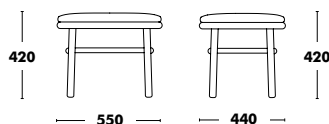

Ottoman Wood Lana

DESIGNED BY YONOH STUDIO

Frame	Seat	RRP
STAINED BEECH	A TYPE FABRIC	647 €
	B TYPE FABRIC	659 €
	C TYPE FABRIC	680 €
	K TYPE FABRIC	707 €
	D TYPE FABRIC	730 €
	L TYPE FABRIC	743 €
	COM FABRIC	647 €

WEIGHT 4,30kg
VOL. 0,17m³

COM: 60cm