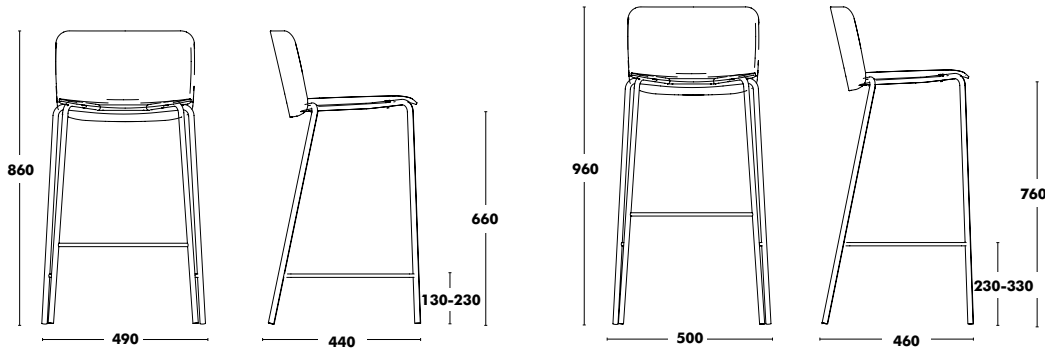

Stool Supra H65 & H75

↑
Back to index

DESIGNED BY NOTE

Height	Structure	Seat & back	Seat	RRP H65	RRP H75
65 & 75	COLOUR EPOXY	POLYPROPYLENE RAW		301 €	307 €
		POLYPROPYLENE RAW			
			UPHOLSTERY TYPE A	337 €	343 €
			UPHOLSTERY TYPE B	340 €	346 €
			UPHOLSTERY TYPE C	345 €	351 €
		Seat pad	UPHOLSTERY TYPE K	352 €	358 €
			UPHOLSTERY TYPE D	358 €	364 €
			UPHOLSTERY TYPE L	406 €	412 €
			UPHOLSTERY COM*	337 €	343 €
	Complete	UPHOLSTERY TYPE A		430 €	436 €
		UPHOLSTERY TYPE B		447 €	453 €
		UPHOLSTERY TYPE C		478 €	484 €
		UPHOLSTERY TYPE K		515 €	521 €
		UPHOLSTERY TYPE D		548 €	554 €
		UPHOLSTERY TYPE L		566 €	572 €
		UPHOLSTERY COM*		424 €	430 €

Accessories

OPTION FELT GLIDES
+14 €

STACKING PIECE
INCLUDED

TROLLEY
+345 €

WEIGHT H65 4,5kg
H75 4,8kg
VOL. 0,29m³

COM Seat pad: 55cm / COM Complete: 80cm

STACKABILITY: 10 UNITS

Stool Supra Outdoor ☀

Structure	Seat & back	RRP H65	RRP H75
COLOUR EPOXY	POLYPROPYLENE RAW	359 €	365 €