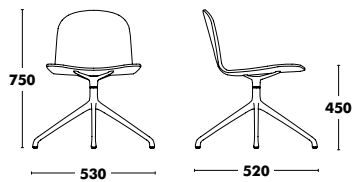

Swivel Chair Bob XL

DESIGNED BY NADIA ARRATIBEL

Frame	Seat & back	RRP
SILK OR BLACK EPOXY	STAINED BEECH	499 €
	LACQUERED BEECH	503 €
	A TYPE FABRIC	571 €
	B TYPE FABRIC	589 €
	C TYPE FABRIC	621 €
Complete	K TYPE FABRIC	661 €
	D TYPE FABRIC	697 €
	L TYPE FABRIC	717 €
	COM FABRIC	571 €

Ondarreta does not recommend lacquered seat.

WEIGHT 5,70kg COM: 100cm VOL. 0,45m³