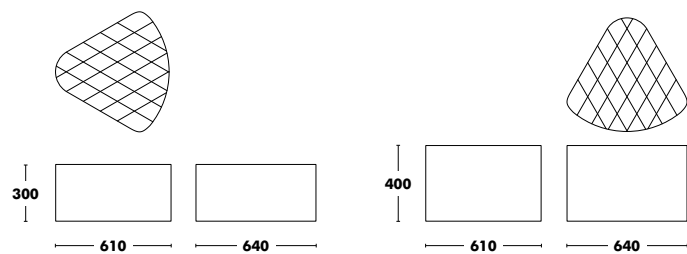

Puf Aia

DESIGNED BY NADIA ARRATIBEL

Seat H30

	RRP
A TYPE FABRIC	311 €
B TYPE FABRIC	331 €
C TYPE FABRIC	365 €
K TYPE FABRIC	404 €
D TYPE FABRIC	437 €

Seat H40

A TYPE FABRIC	349 €
B TYPE FABRIC	370 €
C TYPE FABRIC	408 €
K TYPE FABRIC	451 €
D TYPE FABRIC	486 €

WEIGHT 30 (4,60kg) / 40 (5,80kg)
VOL. 0,34m³