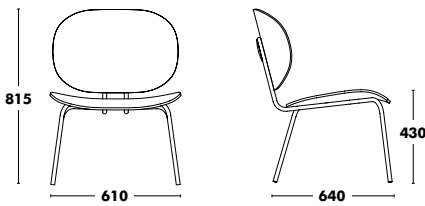

Lounge Hari

DESIGNED BY ESTUDI(H)AC

Structure	Seat	Back	RRP
COLOUR EPOXY	STAINED OAK	STAINED OAK	455 €
	A TYPE FABRIC	STAINED OAK	480 €
	B TYPE FABRIC		492 €
	C TYPE FABRIC		513 €
	K TYPE FABRIC		539 €
	D TYPE FABRIC		561 €
	L TYPE FABRIC		587 €
	COM FABRIC		480 €
	A TYPE FABRIC	A TYPE FABRIC	473 €
	B TYPE FABRIC	B TYPE FABRIC	497 €
	C TYPE FABRIC	C TYPE FABRIC	538 €
	K TYPE FABRIC	K TYPE FABRIC	586 €
	D TYPE FABRIC	D TYPE FABRIC	624 €
	L TYPE FABRIC	L TYPE FABRIC	710 €
	COM FABRIC	COM FABRIC	473 €

Accessories

OPTION FELT GLIDES
+14€

WEIGHT 9,95kg   **COM: 110cm**
VOL. 0,45m³