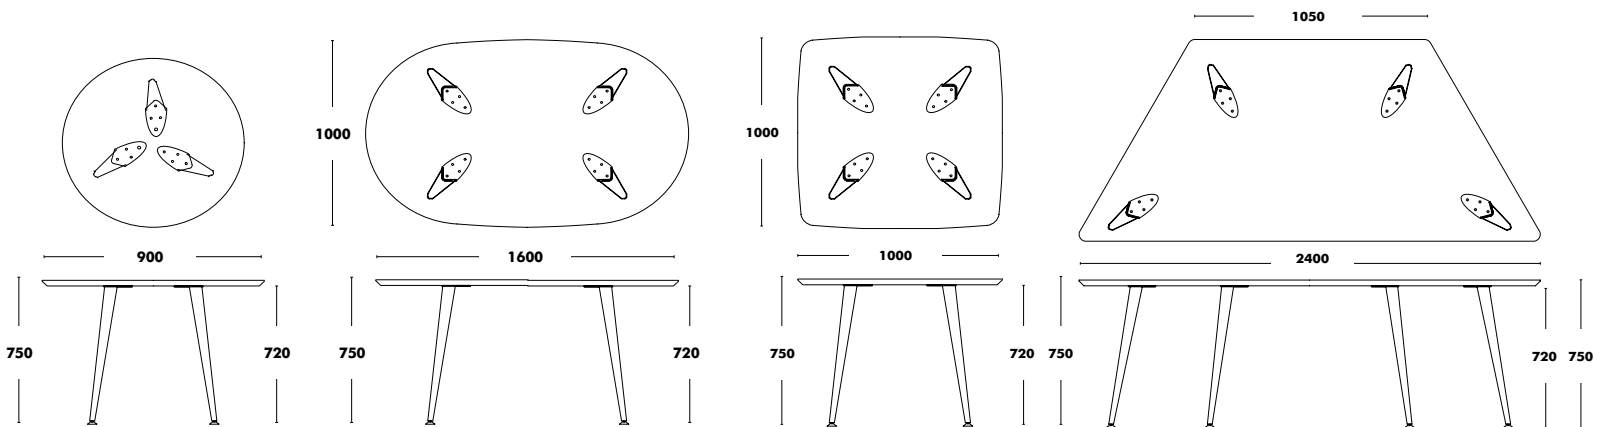

Table Do

↑
Back to index

DESIGNED BY NADIA ARRATIBEL

Dimensions	Frame	Table top	RRP
SQUARE 1000x1000	COLOUR EPOXY	STAINED OAK + BIRCH PLYWOOD LAMINATE + BIRCH PLYWOOD FENIX + BIRCH PLYWOOD	926 € 966 € 1.039 €
SQUARE 1200x1200	COLOUR EPOXY	STAINED OAK + BIRCH PLYWOOD LAMINATE + BIRCH PLYWOOD FENIX + BIRCH PLYWOOD	1.129 € 1.140 € 1.208 €
SQUARE 1400x1400	COLOUR EPOXY	STAINED OAK + BIRCH PLYWOOD LAMINATE + BIRCH PLYWOOD FENIX + BIRCH PLYWOOD	1.535 € 1.663 € 2.076 €
ROUND Ø900	COLOUR EPOXY	STAINED OAK + BIRCH PLYWOOD LAMINATE + BIRCH PLYWOOD FENIX + BIRCH PLYWOOD	919 € 773 € 852 €
ROUND Ø1200	COLOUR EPOXY	STAINED OAK + BIRCH PLYWOOD LAMINATE + BIRCH PLYWOOD FENIX + BIRCH PLYWOOD	1.129 € 1.125 € 1.208 €
ROUND Ø1400	COLOUR EPOXY	STAINED OAK + BIRCH PLYWOOD LAMINATE + BIRCH PLYWOOD FENIX + BIRCH PLYWOOD	1.535 € 1.663 € 2.076 €
OVAL 1200x1000	COLOUR EPOXY	STAINED OAK + BIRCH PLYWOOD LAMINATE + BIRCH PLYWOOD FENIX + BIRCH PLYWOOD	1.095 € 1.110 € 1.190 €
OVAL 1600x1000	COLOUR EPOXY	STAINED OAK + BIRCH PLYWOOD LAMINATE + BIRCH PLYWOOD FENIX + BIRCH PLYWOOD	1.538 € 1.406 € 1.448 €
OVAL 2000x1200	COLOUR EPOXY	STAINED OAK + BIRCH PLYWOOD LAMINATE + BIRCH PLYWOOD FENIX + BIRCH PLYWOOD	1.684 € 1.688 € 1.832 €
TRAPEZOIDAL 2400x1050	COLOUR EPOXY	STAINED OAK + BIRCH PLYWOOD LAMINATE + BIRCH PLYWOOD FENIX + BIRCH PLYWOOD	1.840 € 1.777 € 1.920 €
RECTANGULAR 1200x900	COLOUR EPOXY	STAINED OAK + BIRCH PLYWOOD LAMINATE + BIRCH PLYWOOD FENIX + BIRCH PLYWOOD	1.049 € 974 € 1.048 €

25mm thick countertop.

HEIGHT 750mm

WEIGHT 1000x1000 **(30kg)** / 1200x1200 **(40kg)** / 1400x1400 **(51kg)** / Ø900 **(20kg)** / Ø1200 **(33kg)** / Ø1400 **(42kg)** / 1200x1000 **(30kg)** / 1600x1000 **(38kg)** / 1800x1200 **(48kg)** / OVAL 2000x1200 **(53kg)** / 1800x1000 **(34kg)**