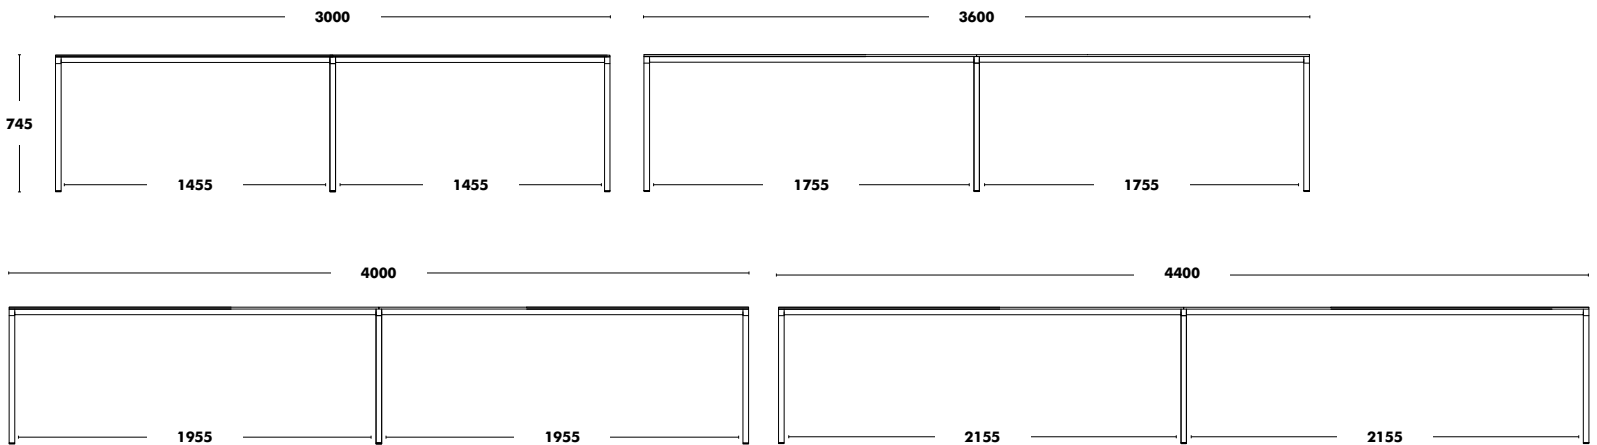

# Double Table Dry

DESIGNED BY ONDARRETA TEAM

Height	Dimensions	Frame	Table top	RRP
745/1000	3000x800	COLOUR EPOXY	LAMINATE	1.501 €
			LAMINATE + BIRCH PLYWOOD	2.081 €
			FENIX + BIRCH PLYWOOD	2.226 €
			STAINED BEECH	1.677 €
			STAINED OAK	1.743 €
745/1000	3000x1000	COLOUR EPOXY	LAMINATE	1.677 €
			LAMINATE + BIRCH PLYWOOD	2.276 €
			FENIX + BIRCH PLYWOOD	2.425 €
			STAINED BEECH	1.818 €
			STAINED OAK	1.877 €
745/1000	3000x1200	COLOUR EPOXY	LAMINATE	1.751 €
			LAMINATE + BIRCH PLYWOOD	2.337 €
			FENIX + BIRCH PLYWOOD	2.452 €
			STAINED BEECH	1.888 €
			STAINED OAK	1.985 €
745/1000	3600x800	COLOUR EPOXY	LAMINATE	1.621 €
			LAMINATE + BIRCH PLYWOOD	2.338 €
			FENIX + BIRCH PLYWOOD	2.472 €
			STAINED BEECH	1.925 €
			STAINED OAK	2.005 €
745/1000	3600x1000	COLOUR EPOXY	LAMINATE	1.805 €
			LAMINATE + BIRCH PLYWOOD	2.680 €
			FENIX + BIRCH PLYWOOD	2.814 €
			STAINED BEECH	2.016 €
			STAINED OAK	2.095 €
745/1000	3600x1200	COLOUR EPOXY	LAMINATE	1.969 €
			LAMINATE + BIRCH PLYWOOD	2.817 €
			FENIX + BIRCH PLYWOOD	2.945 €
			STAINED BEECH	2.255 €
			STAINED OAK	2.293 €
745/1000	4000x800	COLOUR EPOXY	LAMINATE	1.850 €
			LAMINATE + BIRCH PLYWOOD	2.536 €
			FENIX + BIRCH PLYWOOD	2.815 €
			STAINED BEECH	2.042 €
			STAINED OAK	2.119 €
745/1000	4000x1000	COLOUR EPOXY	LAMINATE	1.925 €
			LAMINATE + BIRCH PLYWOOD	2.870 €
			FENIX + BIRCH PLYWOOD	3.152 €
			STAINED BEECH	2.144 €
			STAINED OAK	2.201 €