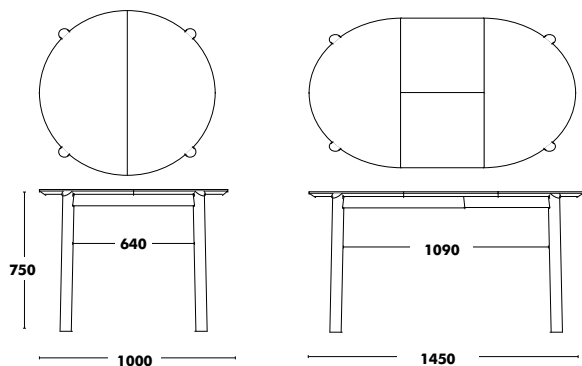

Table Juno Round Extendable

↑
Back to index

DESIGNED BY MADE STUDIO

Dimensions	Extendable to	Structure	Table top	RRP
ø1000	1450x1000	STAINED OAK	STAINED OAK + MDF PLAIN LAMINATE + MDF FENIX + MDF	1.775 € 1.737 € 1.766 €
ø1100	1600x1000	STAINED OAK	STAINED OAK + MDF PLAIN LAMINATE + MDF FENIX + MDF	1.826 € 1.811 € 1.847 €
ø1200	1700x1200	STAINED OAK	STAINED OAK + MDF PLAIN LAMINATE + MDF FENIX + MDF	1.903 € 2.131 € 2.343 €
ø1300	1850x1300	STAINED OAK	STAINED OAK + MDF PLAIN LAMINATE + MDF FENIX + MDF	2.298 € 2.444 € 2.589 €
ø1400	2000x1400	STAINED OAK	STAINED OAK + MDF PLAIN LAMINATE + MDF FENIX + MDF	2.377 € 2.483 € 2.629 €

Colour options for frame: black or linen epoxies.

Plain laminate: white, silk, anthracite grey and black. The extension for plain laminate top tables and Fenix will be in the same colourway.

Extension for oak table top: laquered MDF in linen or black (same colour as frame).

Coarse grain for oak material.

WEIGHT ø1000 (36kg) / ø1100 (41kg) / ø1200 (47kg) / ø1300 (52kg) / ø1400 (60kg)