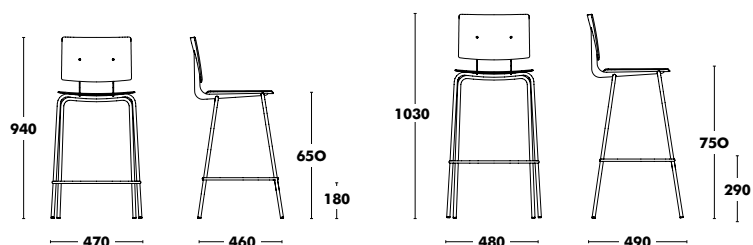

Swivel Chair Don

DESIGNED BY NADIA ARRATIBEL

Frame	Seat	Back	RRP
COLOUR EPOXY	PHENOLIC RESIN LAMINATE	PHENOLIC RESIN LAMINATE	410 €
	A TYPE FABRIC	A TYPE FABRIC	448 €
	B TYPE FABRIC	B TYPE FABRIC	464 €
	C TYPE FABRIC	C TYPE FABRIC	489 €
	K TYPE FABRIC	K TYPE FABRIC	520 €
	D TYPE FABRIC	D TYPE FABRIC	544 €
	L TYPE FABRIC	L TYPE FABRIC	585 €
	COM FABRIC	COM FABRIC	448 €

Accessories

OPTION FELT GLIDES
+14 €

WEIGHT 7,55kg   **COM: 80cm**
VOL. 0,34m³

Stool H65 & H75 Don

DESIGNED BY NADIA ARRATIBEL

Frame	Seat	Back	RRP H65	RRP H75
COLOUR EPOXY	PHENOLIC RESIN LAMINATE	PHENOLIC RESIN LAMINATE	363 €	369 €
	A TYPE FABRIC	A TYPE FABRIC	373 €	379 €
	B TYPE FABRIC	B TYPE FABRIC	385 €	391 €
	C TYPE FABRIC	C TYPE FABRIC	408 €	414 €
	K TYPE FABRIC	K TYPE FABRIC	435 €	441 €
	D TYPE FABRIC	D TYPE FABRIC	457 €	463 €
	L TYPE FABRIC	L TYPE FABRIC	494 €	500 €
	COM FABRIC	COM FABRIC	373 €	379 €

Accessories

OPTION FELT GLIDES
+14 €

WEIGHT 65 (6,4kg) / 75 (6,7kg)   **COM: 60cm**
VOL. 65 (0,29m³) / 75 (0,29m³)