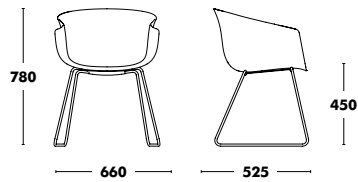

Sled Chair Bai

DESIGNED BY ANDER LIZASO

Frame	Seat & back	Seat	RRP
COLOUR EPOXY	POLYPROPYLENE		343 €
	POLYPROPYLENE		
		Seat pad	
		A TYPE FABRIC	435 €
		B TYPE FABRIC	462 €
		C TYPE FABRIC	483 €
		K TYPE FABRIC	509 €
		D TYPE FABRIC	531 €
		L TYPE FABRIC	539 €
		COM FABRIC*	435 €
		COL FABRIC*	459 €
	Complete	A TYPE FABRIC	600 €
		B TYPE FABRIC	630 €
		C TYPE FABRIC	681 €
		K TYPE FABRIC	746 €
		D TYPE FABRIC	804 €
		L TYPE FABRIC	994 €

*COM/COL on request

For Bai upholstered chair in COM/COL it is necessary 3m/4,8m² of fabric for testing.

Accessories

OPTION FELT GLIDES
+14 €

WEIGHT 8kg
VOL. 0,34m³

COM Seat pad: 55cm
COL Seat pad: 0,35m²

Sled Chair Bai Outdoor ☀

Frame	Seat & back	RRP
COLOUR EPOXY	POLYPROPYLENE	398 €

WEIGHT 8kg
VOL. 0,34m³