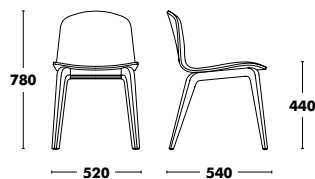

# Wood Chair Bob XL

DESIGNED BY NADIA ARRATIBEL

Frame	Seat & back	RRP	
STAINED BEECH	STAINED BEECH	393 €	
	LACQUERED BEECH	410 €	
	Complete	A TYPE FABRIC	425 €
		B TYPE FABRIC	440 €
		C TYPE FABRIC	505 €
		K TYPE FABRIC	533 €
		D TYPE FABRIC	579 €
		L TYPE FABRIC	625 €
	COM FABRIC	425 €	
	LACQUERED BEECH	STAINED BEECH	416 €
LACQUERED BEECH		422 €	
Complete		A TYPE FABRIC	450 €
		B TYPE FABRIC	464 €
		C TYPE FABRIC	533 €
		K TYPE FABRIC	546 €
		D TYPE FABRIC	611 €
		L TYPE FABRIC	655 €
COM FABRIC		450 €	