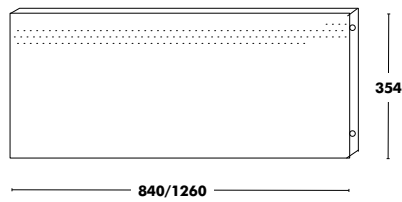

Horizontal Steel Panel