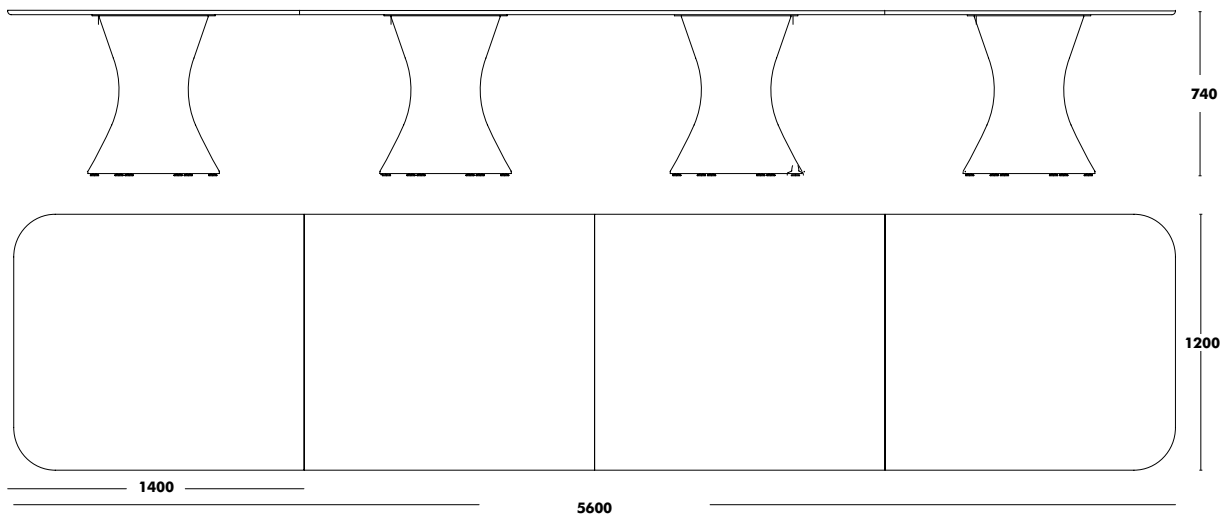

Table Sako XL Multiple

↑
Back to index

DESIGNED BY AGV ESTUDIO

Structure	Dimensions	Upholstery	Table Top	RRP
COLOUR EPOXY	MODULES OF 1400x1200	UPHOLSTERY TYPE B (CONTOUR, MOBY & MOSS)	EACH EXTRA MODULE - STAINED OAK + MDF	1.988 €
			EACH EXTRA MODULE - LAMINATE + BIRCH PLYWOOD	1.909 €
			EACH EXTRA MODULE - FENIX + BIRCH PLYWOOD	2.094 €

Continuity of grain cannot be guaranteed. Slight variation of shade might happen.
Electrification available.
Packaging for the structure + upholstery in flat pack format.
Cover replacement 320€ or 335€ when the table has electrification, per base.