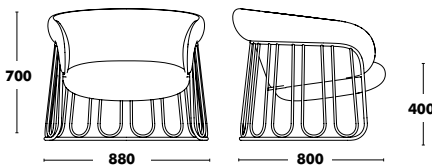

Lounge Ginger Sled

DESIGNED BY SEBASTIAN HERKNER

Structure	Seat & Back	RRP
COLOUR EPOXY	A TYPE FABRIC	1.393 €
	B TYPE FABRIC - BLISS OUTDOOR NOT AVAILABLE	1.450 €
	C TYPE FABRIC	1.553 €
	K TYPE FABRIC	1.678 €
	D TYPE FABRIC	1.790 €
	L TYPE FABRIC	2.038 €

Removable cover.

Find information on how to proceed with COM for this collection on page 95, at the end of Ginger seats section.

Accessories

OPTION FELT GLIDES
+14 €

WEIGHT 17kg
VOL. 0,47m³