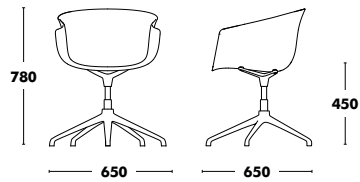

Swivel Chair Bai

DESIGNED BY ANDER LIZASO

Frame	Seat & back	Seat	RRP
SILK OR BLACK EPOXY	POLYPROPYLENE		475 €
	POLYPROPYLENE	A TYPE FABRIC	553 €
		B TYPE FABRIC	568 €
		C TYPE FABRIC	589 €
		K TYPE FABRIC	614 €
		D TYPE FABRIC	633 €
		L TYPE FABRIC	642 €
		COM FABRIC*	553 €
		COL FABRIC*	561 €
	A TYPE FABRIC		695 €
	B TYPE FABRIC		729 €
	C TYPE FABRIC		784 €
	K TYPE FABRIC		847 €
	D TYPE FABRIC		898 €
	L TYPE FABRIC		1.089 €

Complete

*COM/COL on request

For Bai upholstered chair in COM/COL it is necessary 3m/4,8m² of fabric for testing.

Accessories

OPTION FELT GLIDES
+14 €

WEIGHT 8,20kg
VOL. 0,41m³

COM Seat pad: 55cm
COL Seat pad: 0,35m²