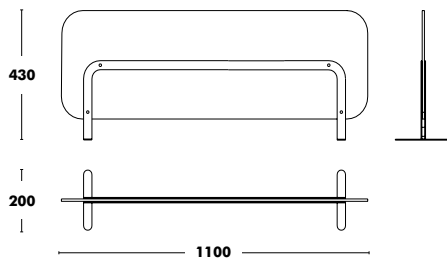

Divider Espai M 1100

DESIGNED BY XIMO ROCA

Dimensions	Structure	Panel	RRP
ESPAI M 1100 - 1100x200x430	COLOUR EPOXY	FELT - LIGHT GREY OR DARK GREY	355 €