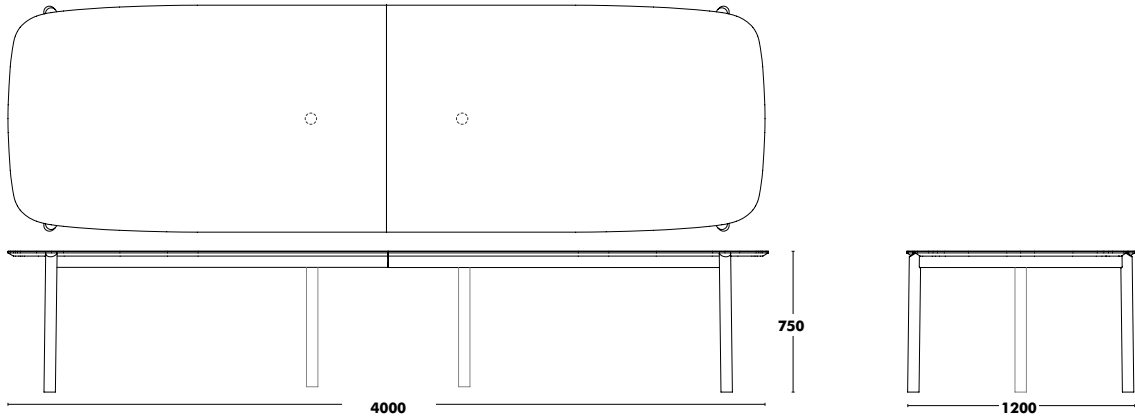

Table Juno Double

Back to index ↑

DESIGNED BY MADE STUDIO

Dimensions	Structure	Table top	RRP
3500x1200	STAINED OAK	STAINED OAK + MDF	3.624 €
		PLAIN LAMINATE + MDF	3.720 €
		FENIX + MDF	4.020 €
4000x1200	STAINED OAK	STAINED OAK + MDF	3.735 €
		PLAIN LAMINATE + MDF	3.825 €
		FENIX + MDF	4.125 €

Colour options for frame: black or linen epoxies. The central legs will be finished in the same color as the frame.
Plain laminate: white, silk, anthracite grey and black.
Continuity of grain cannot be guaranteed. Slight variation of shade might happen.
Coarse grain for oak material.
The central legs of the double table function as cable guides.

WEIGHT 3500x1200 (94kg) / 4000x1200 (107kg)