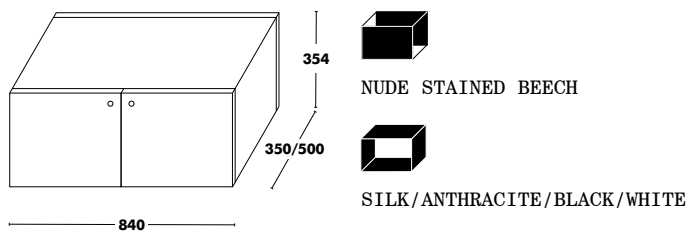

Module Doors A

TWO DOORS