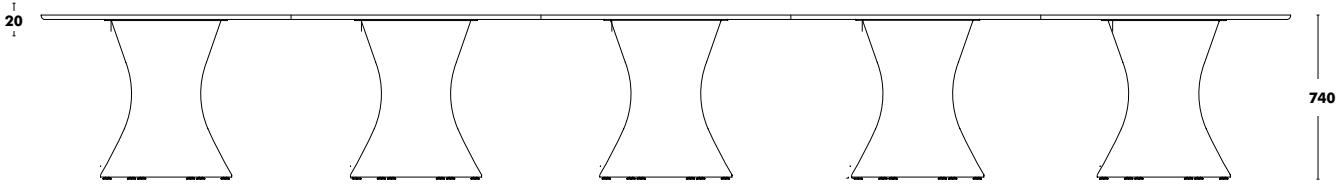

Table Sako XL Other possible configurations

↑
Back to index

DESIGNED BY AGV ESTUDIO

Structure	Dimensions	Upholstery	Table Top	RRP
COLOUR EPOXY	MODULES OF 1200x1200	UPHOLSTERY TYPE B (CONTOUR, MOBY & MOSS)	EACH EXTRA MODULE - STAINED OAK + MDF	1.988 €
			EACH EXTRA MODULE - LAMINATE + BIRCH PLYWOOD	1.909 €
			EACH EXTRA MODULE - FENIX + BIRCH PLYWOOD	2.094 €

Continuity of grain cannot be guaranteed. Slight variation of shade might happen.
Electrification available.
Packaging for the structure + upholstery in flat pack format.
Cover replacement 320€ or 335€ when the table has electrification, per base.