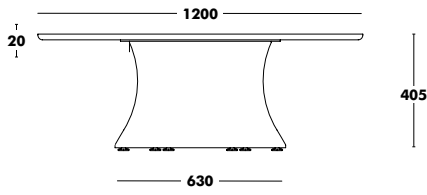

Low Table Sako XL

↑
Back to index

DESIGNED BY AGV ESTUDIO

Structure	Dimensions	Upholstery	Table top	RRP
COLOUR EPOXY	Ø1200	UPHOLSTERY TYPE B (CONTOUR, MOBY & MOSS)	STAINED OAK + MDF LAMINATE + BIRCH PLYWOOD FENIX + BIRCH PLYWOOD	1.569 € 1.544 € 1.618 €
	Ø1300	UPHOLSTERY TYPE B (CONTOUR, MOBY & MOSS)	STAINED OAK + MDF LAMINATE + BIRCH PLYWOOD FENIX + BIRCH PLYWOOD	1.793 € 1.784 € 1.858 €
	Ø1400*	UPHOLSTERY TYPE B (CONTOUR, MOBY & MOSS)	STAINED OAK + MDF LAMINATE + BIRCH PLYWOOD FENIX + BIRCH PLYWOOD	1.844 € 1.952 € 2.546 €

Electrification available.

Packaging for the structure + upholstery in flat pack format.

Cover replacement 283€ or 299€ when the table has electrification.

1400x1400 table top laminate + birch plywood only available on selected laminates: White Wood, Black Wood, White, Halifax, Tobacco and Anthracite.

HEIGHT 405

WEIGHT Ø1200 (56.5kg) / Ø1300 (60kg) / Ø1400 (64kg)