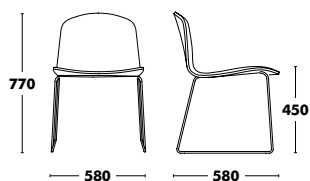

Sled Chair Bob XL

DESIGNED BY NADIA ARRATIBEL

Frame	Seat & back	RRP
COLOUR EPOXY	STAINED BEECH	282 €
	LACQUERED BEECH	287 €
Complete	A TYPE FABRIC	412 €
	B TYPE FABRIC	430 €
	C TYPE FABRIC	461 €
	K TYPE FABRIC	502 €
	D TYPE FABRIC	538 €
	L TYPE FABRIC	558 €
	COM FABRIC	412 €

To stack a Bob XL Sled chair, it is necessary to use the stacking piece.

Accessories

LINKING PIECE
+12 €

TROLLEY
+505 €

STACKING PIECE
+14 €

OPTION FELT GLIDES
+14 €

WEIGHT 6,80kg
VOL. 0,45m³

COM: 100cm
STACKABILITY: 12 UNITS