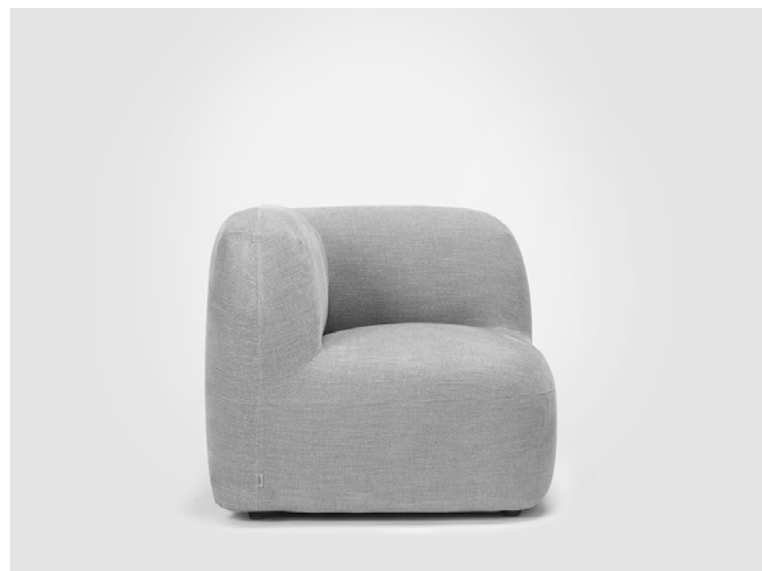

GUMI CORNER