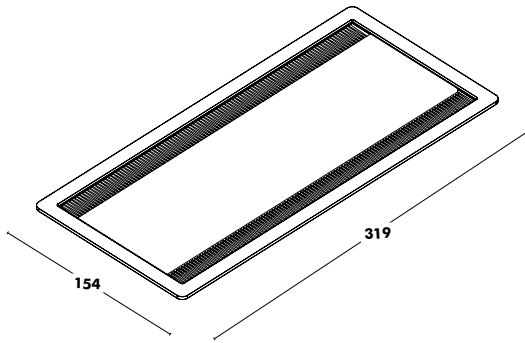

**Top Access Double Access (Black/White)**

**RRP Cable tray for inlay top access**

191 €

**RRP Dimensions**  
400x210x120 (LENGTH X WIDTH X HEIGHT)

**RRP Finish**  
BLACK EPOXY

91 €

**Electrification Plus for Double top access**