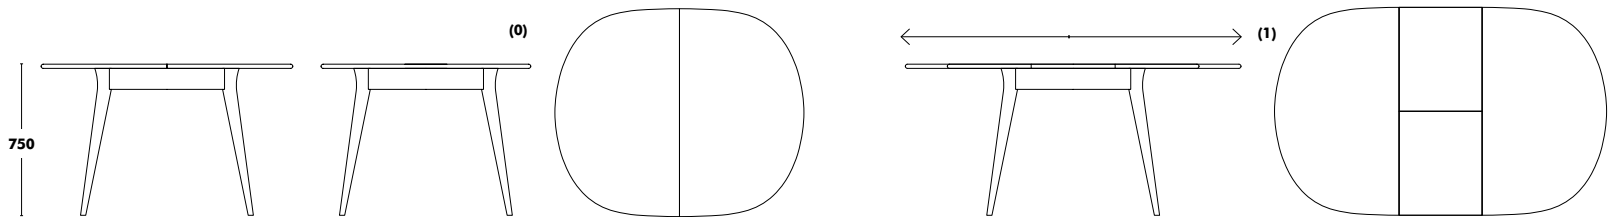

Extendable Table Mikado

DESIGNED BY NADIA ARRATIBEL

Dimensions	Extension (1)	Frame	Table top	RRP
ø1200x1000	(1) 1600x1000	STAINED BEECH + BIRCH PLYWOOD	STAINED BEECH + BIRCH PLYWOOD	1.417 €
			LAMINATE + BIRCH PLYWOOD	1.337 €
			FÉNIX + BIRCH PLYWOOD	1.404 €
ø1400x1200	(1) 1800x1200	STAINED BEECH + BIRCH PLYWOOD	STAINED BEECH + BIRCH PLYWOOD	1.616 €
			LAMINATE + BIRCH PLYWOOD	1.525 €
			FÉNIX + BIRCH PLYWOOD	1.616 €

Ondarreeta recommends Nude Stained Beech frame.

HEIGHT 750mm
WEIGHT 1200x1000 (33kg) / 1400x1200 (34kg)