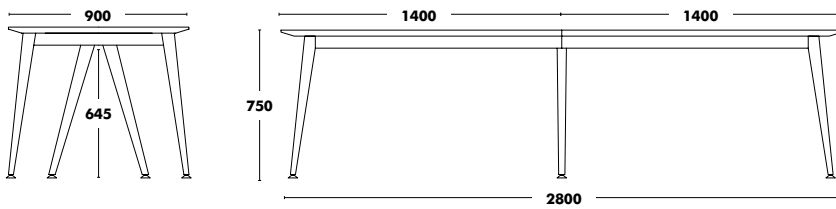

Double Table Don

DESIGNED BY NADIA ARRATIBEL

Dimensions	Frame	Table top	RRP
2800x900	COLOUR EPOXY	LAMINATE + BIRCH PLYWOOD FENIX + BIRCH PLYWOOD	2.153 € 2.300 €
3400x1000	COLOUR EPOXY	LAMINATE + BIRCH PLYWOOD FENIX + BIRCH PLYWOOD	2.679 € 2.995 €
3800x1000	COLOUR EPOXY	LAMINATE + BIRCH PLYWOOD FENIX + BIRCH PLYWOOD	3.462 € 3.618 €

HEIGHT 750mm

WEIGHT 2800x900 (93kg) / 3400x1000 (118kg) / 3800x1000 (128kg)