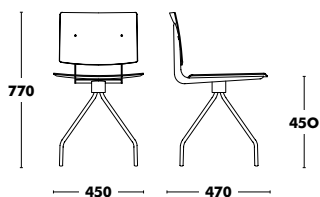

Swivel Chair Don

DESIGNED BY NADIA ARRATIBEL

Frame	Seat	Back	RRP
COLOUR EPOXY	PHENOLIC RESIN LAMINATE	PHENOLIC RESIN LAMINATE	410 €
	A TYPE FABRIC	A TYPE FABRIC	448 €
	B TYPE FABRIC	B TYPE FABRIC	464 €
	C TYPE FABRIC	C TYPE FABRIC	489 €
	K TYPE FABRIC	K TYPE FABRIC	520 €
	D TYPE FABRIC	D TYPE FABRIC	544 €
	L TYPE FABRIC	L TYPE FABRIC	585 €
	COM FABRIC	COM FABRIC	448 €

Accessories

OPTION FELT GLIDES
+14 €

WEIGHT 7,55kg   **COM: 80cm**
VOL. 0,34m³