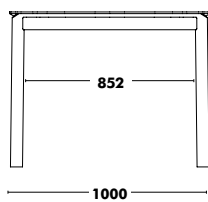

Table Juno Rectangular Extendable

Back to index ↑

DESIGNED BY MADE STUDIO

Dimensions	Extendable to	Structure	Table top	RRP
1200x900	1650x900	STAINED OAK	STAINED OAK + MDF PLAIN LAMINATE + MDF FENIX + MDF	1.899 € 1.948 € 2.020 €
1500x900	2000x900	STAINED OAK	STAINED OAK + MDF PLAIN LAMINATE + MDF FENIX + MDF	2.182 € 2.141 € 2.164 €
1600x900	2100x900	STAINED OAK	STAINED OAK + MDF PLAIN LAMINATE + MDF FENIX + MDF	2.200 € 2.153 € 2.246 €
1800x900	2300x900	STAINED OAK	STAINED OAK + MDF PLAIN LAMINATE + MDF FENIX + MDF	2.311 € 2.376 € 2.451 €
2000x1000	2600x1000	STAINED OAK	STAINED OAK + MDF PLAIN LAMINATE + MDF FENIX + MDF	2.404 € 2.432 € 2.582 €
2200x1000	2800x1000	STAINED OAK	STAINED OAK + MDF PLAIN LAMINATE + MDF FENIX + MDF	2.621 € 2.653 € 2.804 €
2400x1000	3000x1000	STAINED OAK	STAINED OAK + MDF PLAIN LAMINATE + MDF FENIX + MDF	2.690 € 2.714 € 2.891 €

Colour options for frame: black or linen epoxies.

Plain laminate: white, silk, anthracite grey and black. The extension for plain laminate top tables and Fenix will be in the same colourway.

Extension for oak table top: laquered MDF in linen or black (same colour as frame).

Coarse grain for oak material.

WEIGHT 1200x900 (44kg) / 1500x900 (48kg) / 1600x900 (50kg) / 1800x900 (52kg) / 2000x1000 (67kg) / 2200x1000 (71kg) / 2400x1000 (75kg)