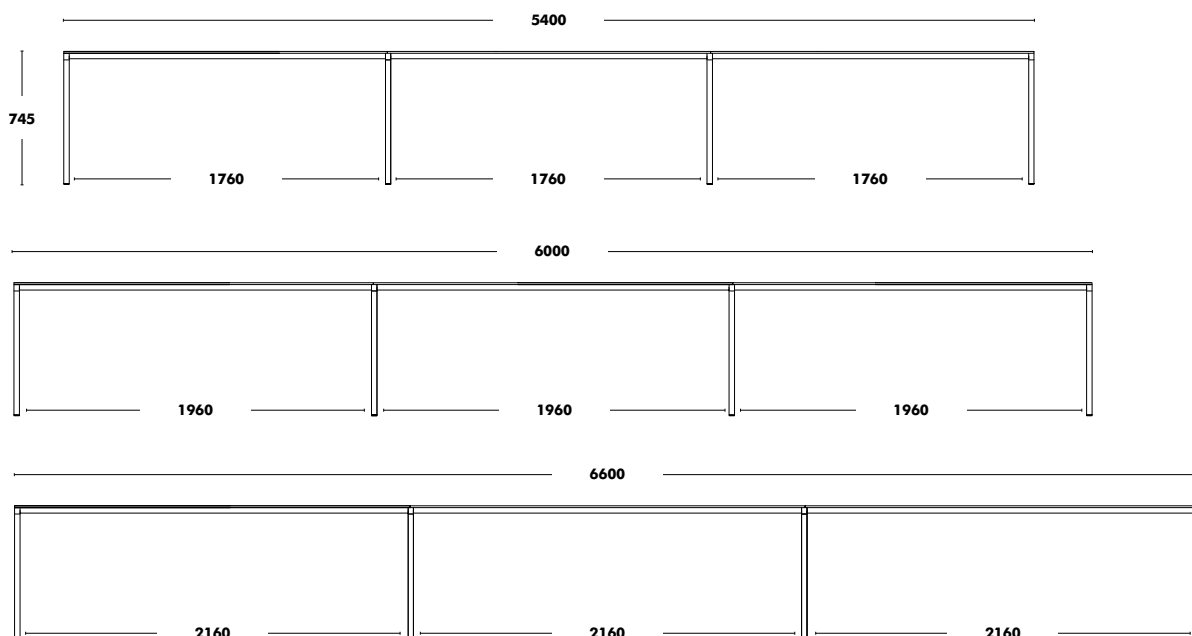

Double Table Dry

<u>745/1000</u>	4000x1200	COLOUR EPOXY	LAMINATE	2.135 €
			LAMINATE + BIRCH PLYWOOD	2.914 €
			FENIX + BIRCH PLYWOOD	3.191 €
			STAINED BEECH	2.367 €
			STAINED OAK	2.405 €
<u>745/1000</u>	4400x800	COLOUR EPOXY	LAMINATE	1.964 €
			LAMINATE + BIRCH PLYWOOD	2.906 €
			FENIX + BIRCH PLYWOOD	3.192 €
			STAINED BEECH	2.164 €
			STAINED OAK	2.240 €
<u>745/1000</u>	4400x1000	COLOUR EPOXY	LAMINATE	2.102 €
			LAMINATE + BIRCH PLYWOOD	3.041 €
			FENIX + BIRCH PLYWOOD	3.300 €
			STAINED BEECH	2.450 €
			STAINED OAK	2.488 €
<u>745/1000</u>	4400x1200	COLOUR EPOXY	LAMINATE	2.307 €
			LAMINATE + BIRCH PLYWOOD	3.178 €
			FENIX + BIRCH PLYWOOD	3.370 €
			STAINED BEECH	2.516 €
			STAINED OAK	2.594 €

↑
Back to index

The continuity of the grain is not guaranteed for oak and beech table tops wider than 3600.

HEIGHT 750mm/1000mm

WEIGHT 3000x800 **(44/45kg)** / 3000x1000 **(61/62kg)** / 3000x1200 **(78/79kg)** / 3600x800 **(51/52kg)** / 3600x1000 **(73/74kg)** / 3600x1200 **(95/96kg)**
4000x800 **(66/67kg)** / 4000x1000 **(81/82kg)** / 4000x1200 **(96/97kg)** / 4400x800 **(72/73kg)** / 4400x1000 **(89/90kg)** / 4400x1200 **(106/107kg)**

Triple Table Dry

DESIGNED BY ONDARRETA TEAM

Height	Dimensions	Frame	Table top	RRP
<u>745</u>	5400x800	COLOUR EPOXY	LAMINATE	2.262 €
			LAMINATE + BIRCH PLYWOOD	3.270 €
			FENIX + BIRCH PLYWOOD	3.471 €
			STAINED BEECH	2.651 €
			STAINED OAK	2.771 €
<u>745</u>	5400x1000	COLOUR EPOXY	LAMINATE	2.412 €
			LAMINATE + BIRCH PLYWOOD	3.778 €
			FENIX + BIRCH PLYWOOD	3.979 €
			STAINED BEECH	2.786 €
			STAINED OAK	2.907 €