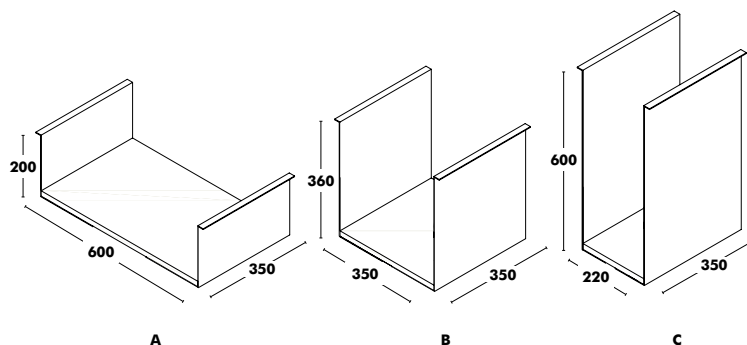

Tray & CPU Holder	Frame	Dimensions	RRP
DEPTH 350	EPOXY AND LAMINATE	A - 200x600	137 €
	+ BIRCH PLYWOOD	B - 360x350	129 €
		C - 600x220	132 €

Reinforcement for Dry High Table structure	RRP
	324 €