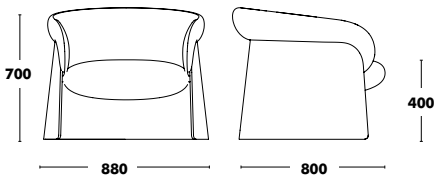

Lounge Ginger Wood

DESIGNED BY SEBASTIAN HERKNER

Structure	Seat & Back	RRP
STAINED OAK	A TYPE FABRIC	1.368 €
	B TYPE FABRIC - BLISS OUTDOOR NOT AVAILABLE	1.429 €
	C TYPE FABRIC	1.537 €
	K TYPE FABRIC	1.674 €
	D TYPE FABRIC	1.795 €
	L TYPE FABRIC	2.046 €

Removable cover.

Find information on how to proceed with COM for this collection on page 95, at the end of Ginger seats section.

WEIGHT 19kg
VOL. 0,47m³

TYPE COM FOR GINGER:

THE COM UPHOLSTERY FOR THE GINGER COLLECTION REQUIRES A SPECIAL PROCEDURE WHEN THE FABRIC HAS NOT BEEN TESTED BEFORE.

FOR ONDARRETA TO DEVELOP SPECIFIC PATTERNS, THE CUSTOMER MUST SEND THE FOLLOWING METERS OF FABRIC:

GINGER CHAIR: 6 METERS.

GINGER ARMCHAIR: 9 METERS.

THE COST OF THESE COM TESTS IS €150.

COM CHAIR: 2 METERS PER UNIT

COM LOUNGE: 3 METERS PER UNIT

ONCE THE TEST IS APPROVED AND THE NECESSARY COM FABRIC IS PROVIDED BY THE CUSTOMER, THE RETAIL PRICE FOR EACH PIECE CORRESPONDS TO THE TYPE A CATEGORY.

THE MINIMUM ORDER REQUIRED FOR COM IS 4 UNITS, EITHER CHAIRS OR LOUNGES.

ONDARRETA ONLY RECOMMENDS PLAIN FABRICS FOR THIS PRODUCT.