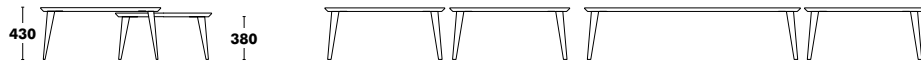

Low Table Bob

DESIGNED BY NADIA ARRATIBEL

Dimensions	Table top	RRP
700x700	STAINED OAK	
	LAMINATE + BIRCH PLYWOOD	702 €
	FENIX + BIRCH PLYWOOD	738 €
800x800	LAMINATE + BIRCH PLYWOOD	738 €
	FENIX + BIRCH PLYWOOD	786 €
	STAINED OAK + BIRCH PLYWOOD	841 €
900x900	LAMINATE + BIRCH PLYWOOD	786 €
	FENIX + BIRCH PLYWOOD	863 €
	STAINED OAK + BIRCH PLYWOOD	931 €
1000x500	LAMINATE + BIRCH PLYWOOD	679 €
	FENIX + BIRCH PLYWOOD	715 €
	STAINED OAK + BIRCH PLYWOOD	696 €
1200x600	LAMINATE + BIRCH PLYWOOD	696 €
	FENIX + BIRCH PLYWOOD	733 €
	STAINED OAK + BIRCH PLYWOOD	735 €

**Coarse grain for oak material.
25mm thick countertop.**

HEIGHT 380 / 430 mm

WEIGHT 700x700 (14kg) / 800x800 (17kg) / 900x900 (21kg) / 1000x500 (14kg) / 1200x600 (19kg)