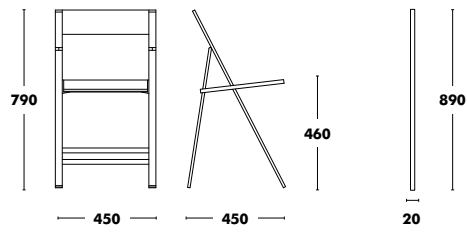

Folding Chair Clip

DESIGNED BY ONDARRETA TEAM

Frame	Seat	Back	RRP
ALUMINIUM EPOXY OR BLACK	STAINED BEECH	SCREEN	236 €
	LACQUERED BEECH		240 €

Minimum 2 units. Price per unit.
Ondarreta does not recommend lacquered seat.

Accessories

CLIP WALL HANGER, UP TO FOUR CHAIRS PER WALL HANGER (ALUMINIUM EPOXY OR BLACK)
+45 €

WEIGHT 5,6kg
VOL. 0,02m³