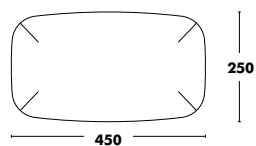

Gumi Cushion

DESIGNED BY MADE STUDIO

Gumi Cushion	RRP
B TYPE FABRIC	73 €
C TYPE FABRIC	83 €
K TYPE FABRIC	96 €
D TYPE FABRIC	107 €

Accessories

Gumi Side Table New!