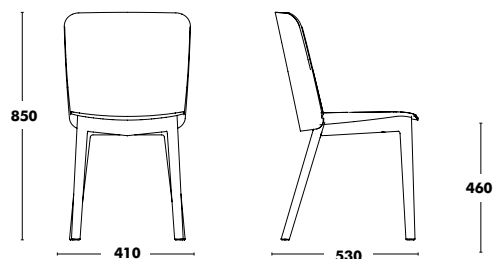

Chair Supra Wood

DESIGNED BY NOTE

Structure	Seat & back	Seat	RRP
STAINED OAK	POLYPROPYLENE RAW		392 €
	POLYPROPYLENE RAW		
		UPHOLSTERY TYPE A	424 €
		UPHOLSTERY TYPE B	427 €
		UPHOLSTERY TYPE C	433 €
	Seat pad	UPHOLSTERY TYPE K	440 €
		UPHOLSTERY TYPE D	446 €
		UPHOLSTERY TYPE L	493 €
		UPHOLSTERY COM*	424 €
			523 €
Complete	UPHOLSTERY TYPE A		541 €
	UPHOLSTERY TYPE B		574 €
	UPHOLSTERY TYPE C		614 €
	UPHOLSTERY TYPE K		649 €
	UPHOLSTERY TYPE D		676 €
	UPHOLSTERY TYPE L		516 €
	UPHOLSTERY COM*		

Accessories

OPTION FELT GLIDES
+10 €

WEIGHT 8,3kg
VOL. 0,45m³

COM Seat pad: 55cm / COM Complete: 100cm