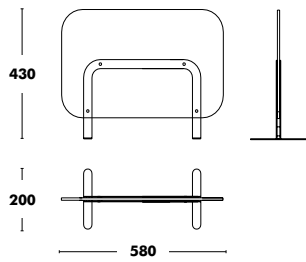

Divider Espai S 580

DESIGNED BY XIMO ROCA

Dimensions	Structure	Panel	RRP
ESPAI S 580 - 580x200x430	COLOUR EPOXY	FELT - LIGHT GREY OR DARK GREY	291 €