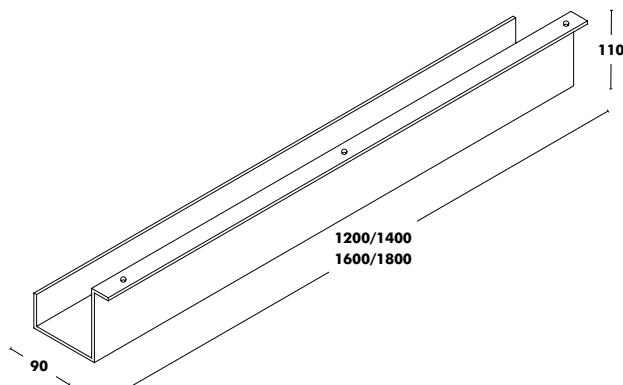

# Accessories Dry

↑  
Back to index

Central Cable Guide Tray	Dimensions (Length)	RRP
COLOUR EPOXY	900	122 €
	1350	125 €
	1800	134 €

Cable Guide Tray	Dimensions (Length)	RRP
	1200	121 €
	1400	125 €
	1600	129 €
	1800	136 €