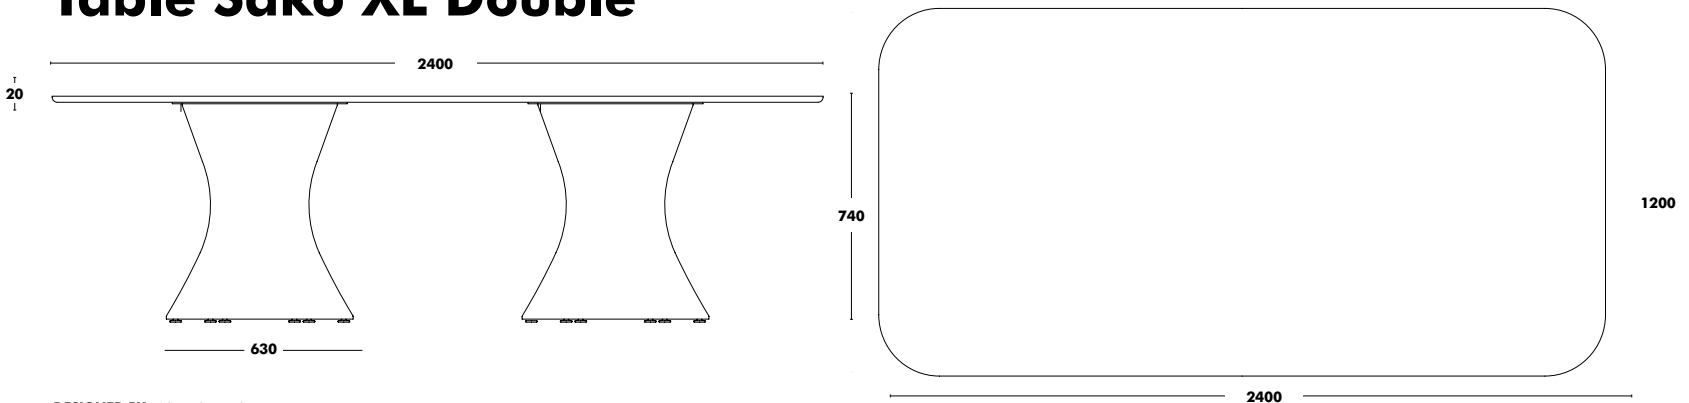

Table Sako XL Double

DESIGNED BY AGV ESTUDIO

Structure	Dimensions	Upholstery	Table Top	RRP
COLOUR EPOXY	2400x1200	UPHOLSTERY TYPE B (CONTOUR, MOBY & MOSS)	STAINED OAK + MDF	3.171 €
			LAMINATE + BIRCH PLYWOOD	2.985 €
			FENIX + BIRCH PLYWOOD	3.140 €

Electrification available.
Packaging for the structure + upholstery in flat pack format.
Cover replacement 330€ or 345€ when the table has electrification, per base.

HEIGHT 740
WEIGHT 2400x1200 (130,5kg)