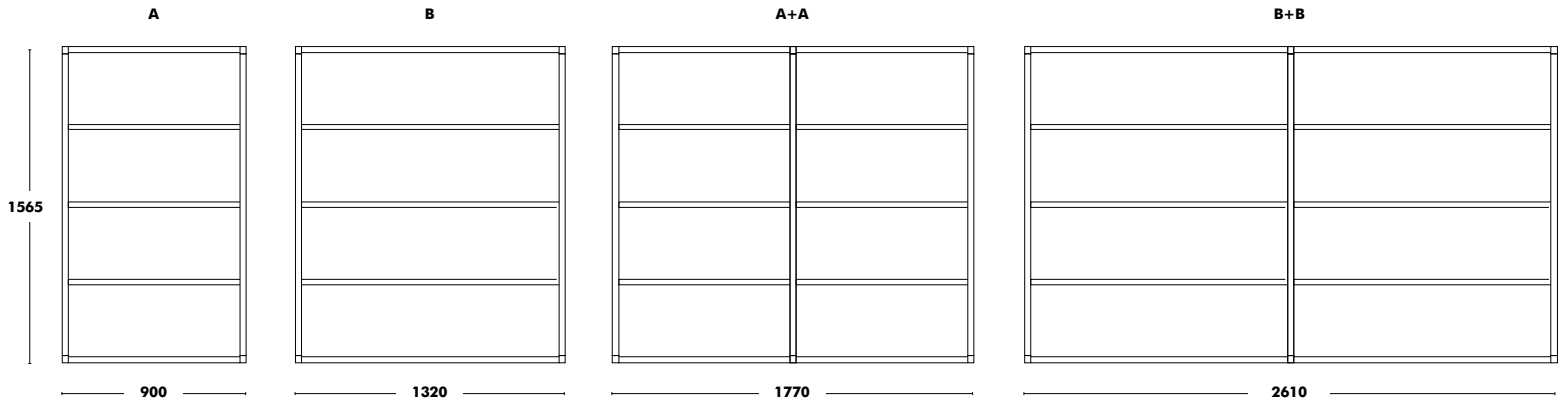

Shelf Dry (Module 4)

↑
Back to index

DESIGNED BY ONDARRETA TEAM

Depth	Dimensions	Frame	Shelves	RRP
350	A - 900x1565	COLOUR EPOXY	COLOUR EPOXY	1.244 €
	B - 1320x1565	COLOUR EPOXY	COLOUR EPOXY	1.371 €
	A + A - 1770x1565	COLOUR EPOXY	COLOUR EPOXY	1.885 €
	B + B - 2610x1565	COLOUR EPOXY	COLOUR EPOXY	2.090 €
500	A - 900x1565	COLOUR EPOXY	COLOUR EPOXY	1.289 €
	B - 1320x1565	COLOUR EPOXY	COLOUR EPOXY	1.452 €
	A + A - 1770x1565	COLOUR EPOXY	COLOUR EPOXY	1.972 €
	B + B - 2610x1565	COLOUR EPOXY	COLOUR EPOXY	2.252 €

Upper and lower shelves included.

Accessories

WALL ANCHOR INCLUDED

WEIGHT A - 900x1565x350 (**32kg**) / B - 1320x1565x350 (**40kg**) / A + A - 1770x1565x350 (**56kg**) / B + B - 2610x1565x350 (**73kg**)
A - 900x1565x500 (**39kg**) / B - 1320x1565x500 (**50kg**) / A + A - 1770x1565x500 (**70kg**) / B + B - 2610x1565x500 (**92kg**)