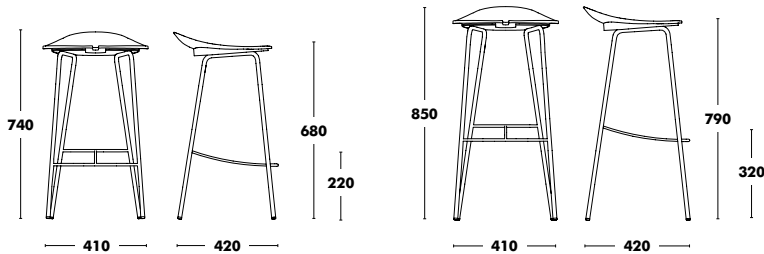

# Stool H47 Ant

Back to index ↑

DESIGNED BY PASCUAL SALVADOR

Height	Frame	Seat	RRP
47	COLOUR EPOXY	POLYPROPYLENE	170 €

**Accessories**

 OPTION FELT GLIDES  
+14 €

**WEIGHT** 47 (3,9kg)  
**VOL.** 47 (2) (0,22m<sup>3</sup>) 47 (1) (0,17m<sup>3</sup>)

# Stool H68 & H79 Ant

DESIGNED BY PASCUAL SALVADOR

Height	Frame	Seat	RRP H68	RRP H79
68 & 79	COLOUR EPOXY	POLYPROPYLENE	247 €	253 €

**Accessories**

 OPTION FELT GLIDES  
+14 €

**WEIGHT** 68 (4,1kg) / 79 (4,4kg)  
**VOL.** 68 (0,17m<sup>3</sup>) / 79 (0,17m<sup>3</sup>)