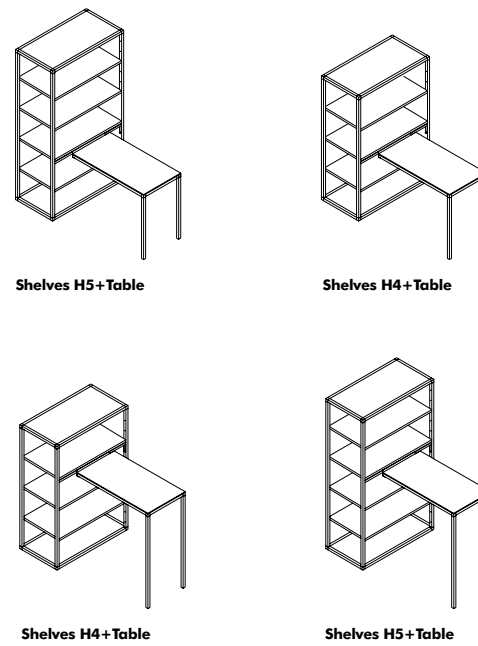

**\*Plastic Waterproof Container: 306 € (900x350) / 334 € (1320x350)**

Table + Shelves Connecting piece

Height	Crossbar	Recommended table dimensions
750/1000	A - 840	600x600 600x1200 800x800 800x1400
	B - 1260	900x900 900x1800