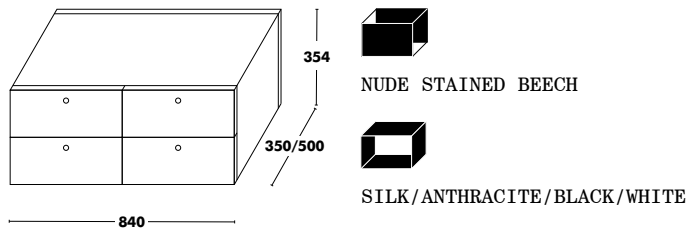

Shelf Accessories Dry

Back to index ↑

Module Drawers A

FOUR DRAWERS