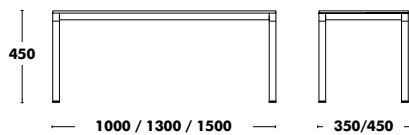

# Bench Dry

DESIGNED BY ONDARRETA TEAM

<b>Dimensions</b>	<b>Frame</b>	<b>Seat</b>	<b>RRP</b>
1000x350	COLOUR EPOXY	LAMINATE	527 €
		LAMINATE + BIRCH PLYWOOD	610 €
		STAINED BEECH	588 €
		STAINED OAK	616 €
		A TYPE FABRIC	589 €
		B TYPE FABRIC	600 €
		C TYPE FABRIC	622 €
		K TYPE FABRIC	646 €
		D TYPE FABRIC	665 €
		COM FABRIC	589 €
1000x450	COLOUR EPOXY	LAMINATE	534 €
		LAMINATE + BIRCH PLYWOOD	649 €
		STAINED BEECH	602 €
		STAINED OAK	637 €
		A TYPE FABRIC	599 €
		B TYPE FABRIC	613 €
		C TYPE FABRIC	638 €
		K TYPE FABRIC	666 €
		D TYPE FABRIC	688 €
		COM FABRIC	599 €
1300X350	COLOUR EPOXY	LAMINATE	563 €
		LAMINATE + BIRCH PLYWOOD	645 €
		STAINED BEECH	606 €
		STAINED OAK	633 €
		A TYPE FABRIC	616 €
		B TYPE FABRIC	628 €
		C TYPE FABRIC	651 €
		K TYPE FABRIC	677 €
		D TYPE FABRIC	698 €
		COM FABRIC	616 €
1300X450	COLOUR EPOXY	LAMINATE	574 €
		LAMINATE + BIRCH PLYWOOD	676 €
		STAINED BEECH	620 €
		STAINED OAK	653 €
		A TYPE FABRIC	626 €
		B TYPE FABRIC	641 €
		C TYPE FABRIC	667 €
		K TYPE FABRIC	697 €
		D TYPE FABRIC	721 €
		COM FABRIC	626 €
1500X350	COLOUR EPOXY	LAMINATE	603 €
		LAMINATE + BIRCH PLYWOOD	715 €
		STAINED BEECH	662 €
		STAINED OAK	708 €
		A TYPE FABRIC	674 €
		B TYPE FABRIC	706 €
		C TYPE FABRIC	758 €
		K TYPE FABRIC	821 €
		D TYPE FABRIC	871 €
		COM FABRIC	674 €