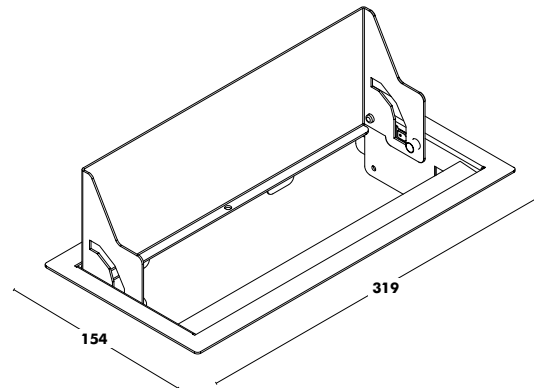

# Accessories Bai

↑  
Back to index

**Access Hole**

RRP  
72€

**Top Access (Black/White)**

RRP  
137 €

Position depends on the table dimensions.

**Top Access + Standard Power Data (Black/White)**