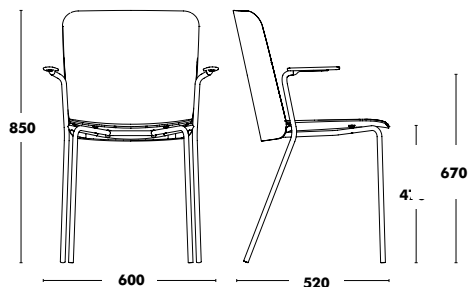

Armchair Supra

DESIGNED BY NOTE

Structure	Seat & back	Seat	RRP
COLOUR EPOXY	POLYPROPYLENE RAW		277 €
	POLYPROPYLENE RAW		
		UPHOLSTERY TYPE A	329 €
		UPHOLSTERY TYPE B	332 €
		UPHOLSTERY TYPE C	338 €
		Seat pad UPHOLSTERY TYPE K	344 €
		UPHOLSTERY TYPE D	350 €
		UPHOLSTERY TYPE L	399 €
		UPHOLSTERY COM*	329 €
	Complete	UPHOLSTERY TYPE A	408 €
		UPHOLSTERY TYPE B	426 €
		UPHOLSTERY TYPE C	459 €
		UPHOLSTERY TYPE K	499 €
		UPHOLSTERY TYPE D	535 €
		UPHOLSTERY TYPE L	561 €
		UPHOLSTERY COM*	401 €

Option for polypropylene armrests available for the polypropylene chair with seat pad. If not specified, the armrest will be upholstered.

Accessories

OPTION FELT GLIDES +14 €	STACKING PIECE INCLUDED	TROLLEY +355 €	WRITING PANNEL +57 €
			PET WRITING PANNEL +116 €

WEIGHT 5,6kg
VOL. 0,34m³

COM Seat pad: 55cm / COM Complete: 110cm

STACKABILITY: 20 UNITS

Armchair Supra Outdoor

Structure	Seat & back	RRP
COLOUR EPOXY	POLYPROPYLENE RAW	318 €