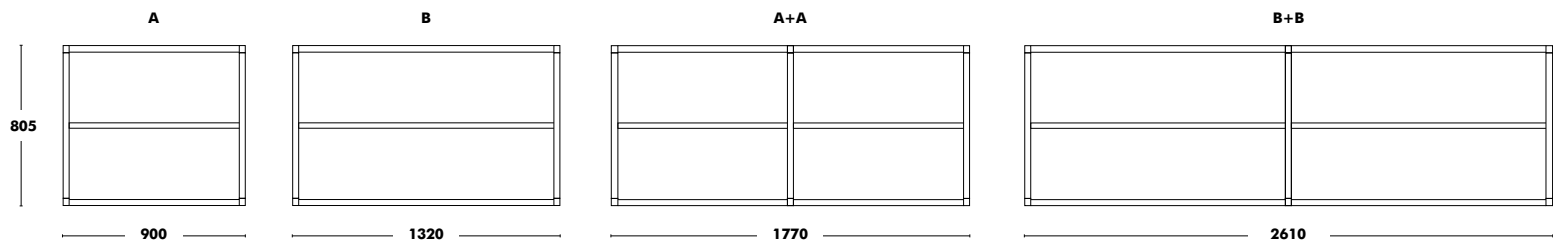

Shelf Dry (Module 2)

DESIGNED BY ONDARRETA TEAM

Depth	Dimensions	Frame	Shelves	RRP
350	A - 900x805	COLOUR EPOXY	COLOUR EPOXY	1.045 €
	B - 1320x805	COLOUR EPOXY	COLOUR EPOXY	1.111 €
	A + A - 1770x805	COLOUR EPOXY	COLOUR EPOXY	1.506 €
	B + B - 2610x805	COLOUR EPOXY	COLOUR EPOXY	1.643 €
500	A - 900x805	COLOUR EPOXY	COLOUR EPOXY	1.074 €
	B - 1320x805	COLOUR EPOXY	COLOUR EPOXY	1.161 €
	A + A - 1770x805	COLOUR EPOXY	COLOUR EPOXY	1.563 €
	B + B - 2610x805	COLOUR EPOXY	COLOUR EPOXY	1.738 €

Upper and lower shelves included.

WEIGHT A - 900x805x350 (19kg) / B - 1320x805x350 (23kg) / A + A - 1770x805x350 (33kg) / B + B - 2610x805x350 (43kg)
A - 900x805x500 (22kg) / B - 1320x805x500 (25kg) / A + A - 1770x805x500 (39kg) / B + B - 2610x805x500 (50kg)