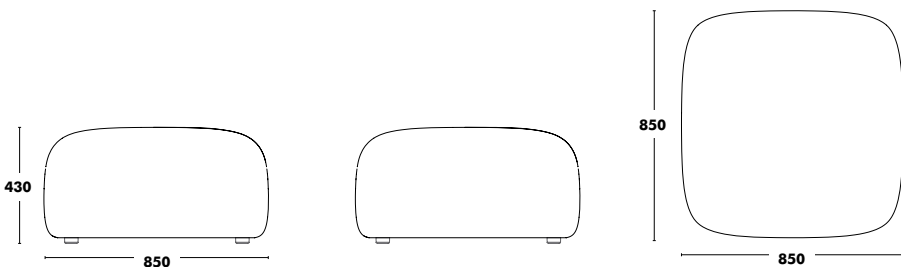

Gumi Puf New!

DESIGNED BY MADE STUDIO

Upholstery

	RRP
B TYPE FABRIC	1.017 €
C TYPE FABRIC	1.075 €
K TYPE FABRIC	1.147 €
D TYPE FABRIC	1.210 €

Removable cover.
Ondarreta recommends specific upholsteries with easy-clean properties for this collection.

Accessories

OPTION FELT GLIDES +9 €	OPTION CASTORS +27 €	LINKING PIECE +6 €	OUTDOOR OPTION +90 €	WATER REPELLENT COVER AVAILABLE

WEIGHT 10 kg
VOL. 0,64m³