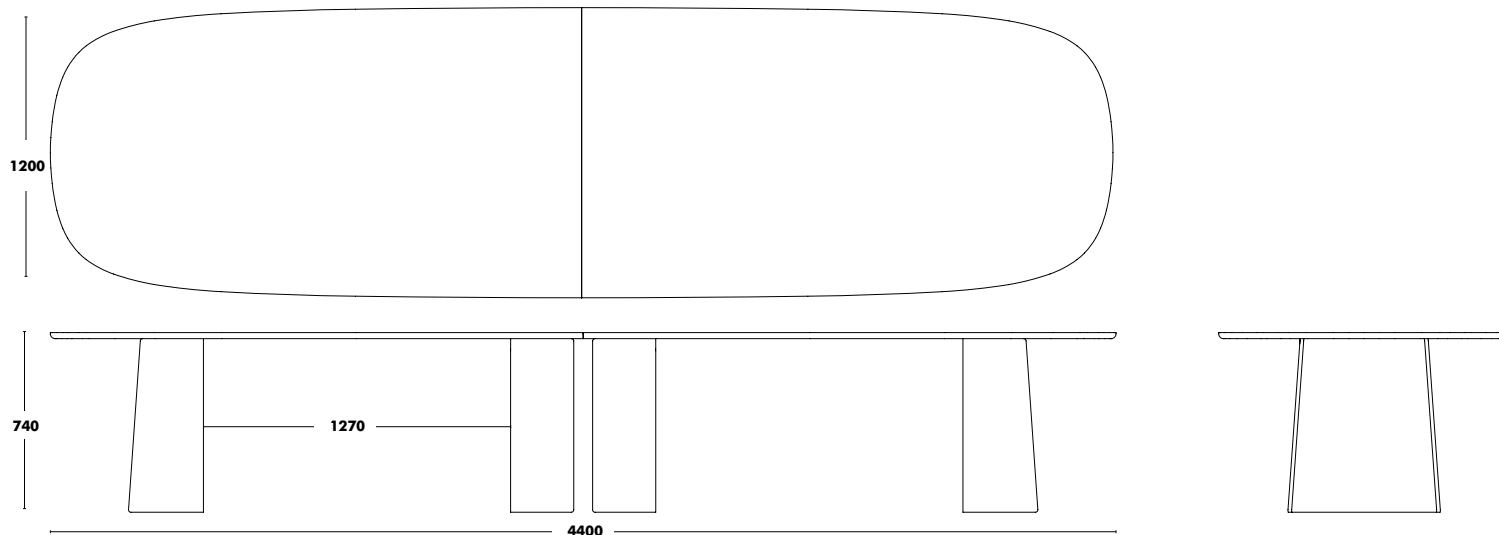

Table Ginger Double

↑
Back to index

DESIGNED BY SEBASTIAN HERKNER

Dimensions	Structure	Table top	RRP
3200x1200 (DISTANCE BETWEEN LEGS : 670 MM)	STAINED OAK	STAINED OAK	4.581 €
		FENIX + BIRCH PLYWOOD	4.626 €
3600x1200 (DISTANCE BETWEEN LEGS : 870 MM)	STAINED OAK	STAINED OAK	5.009 €
		FENIX + BIRCH PLYWOOD	5.045 €
4000x1200 (DISTANCE BETWEEN LEGS : 1070 MM)	STAINED OAK	STAINED OAK	5.097 €
		FENIX + BIRCH PLYWOOD	5.179 €
4400x1200 (DISTANCE BETWEEN LEGS : 1270 MM)	STAINED OAK	STAINED OAK	5.198 €
		FENIX + BIRCH PLYWOOD	5.233 €
4800x1200 (DISTANCE BETWEEN LEGS : 1470 MM)	STAINED OAK	STAINED OAK	5.260 €
		FENIX + BIRCH PLYWOOD	5.315 €

Continuity of grain cannot be guaranteed. Slight variation of shade might happen.
Coarse grain for oak material.

HEIGHT 750

WEIGHT 3200x1200 (88kg) / 3600x1200 (96kg) / 4000x1200 (105kg) / 4400x1200 (114kg) / 4800x1200 (122kg)