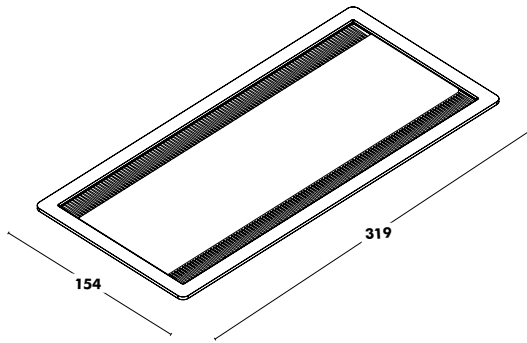

**RRP Cable tray for inlay top access**

191 €

**RRP Dimensions**  
400x210x120 (LENGTH X WIDTH X HEIGHT)

**RRP Finish**  
BLACK EPOXY

**RRP**  
91 €

**Electrification Plus for Double top access**

INCLUDES POWER SUPPLY CONNECT:  
3 SCHUKOS + USB CHARGE A + C + RJ45 + 1 HDMI