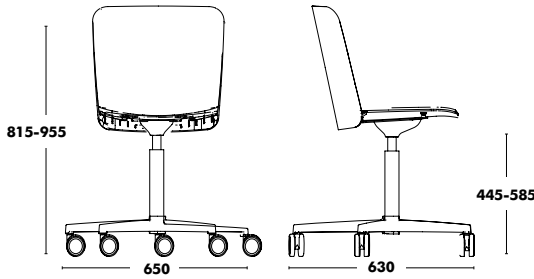

Chair Supra Swivel with castors

↑
Back to index

DESIGNED BY NOTE

Structure	Seat & Back	Seat	RRP
COLOUR EPOXY	POLYPROPYLENE RAW		411 €
	POLYPROPYLENE RAW		
		Seat pad	
		UPHOLSTERY TYPE A	446 €
		UPHOLSTERY TYPE B	449 €
		UPHOLSTERY TYPE C	454 €
		UPHOLSTERY TYPE K	461 €
		UPHOLSTERY TYPE D	467 €
		UPHOLSTERY TYPE L	515 €
		UPHOLSTERY COM*	446 €
	Complete		
	UPHOLSTERY TYPE A		542 €
	UPHOLSTERY TYPE B		560 €
	UPHOLSTERY TYPE C		593 €
	UPHOLSTERY TYPE K		633 €
	UPHOLSTERY TYPE D		669 €
	UPHOLSTERY TYPE L		695 €
	UPHOLSTERY COM*		535 €

Epoxy colour options for the swivel base: Dune, Brique, Biscay Blue and Black.
The colour of the castors will always match the chosen colour for the structure.

WEIGHT 8,7kg / VOL. 0,34m³

COM Seat pad: 55cm / COM Complete:100