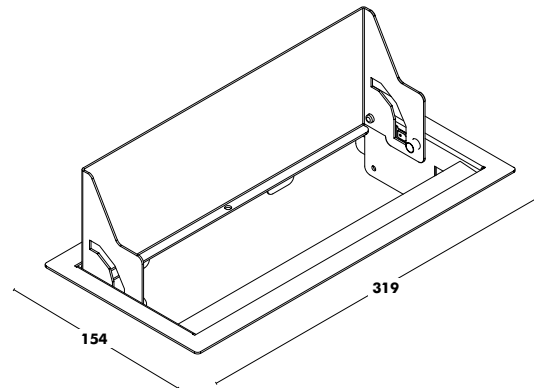

# Accessories Dry

↑  
Back to index

**Access Hole**

**RRP**  
72 €

**Top Access (Black/White)**

**RRP**  
137 €

**Position depends on the table dimensions.**

**Top Access + Standard Power Data (Black/White)**