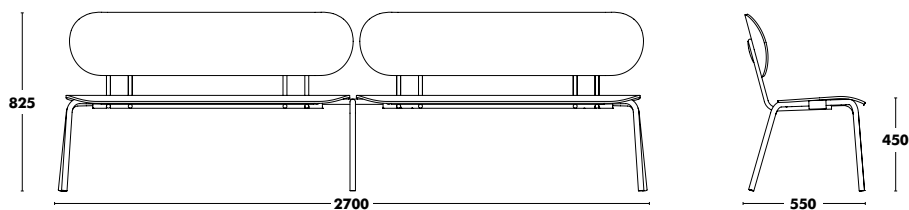

Bench Hari Double

DESIGNED BY ESTUDI(H)AC

Structure	Assise	Dossier	PVP
COLOUR EPOXY	STAINED OAK	STAINED OAK	1.695 €
	A TYPE FABRIC	STAINED OAK	1.685 €
	B TYPE FABRIC		1.719 €
	C TYPE FABRIC		1.777 €
	K TYPE FABRIC		1.847 €
	D TYPE FABRIC		1.902 €
	COM FABRIC		1.685 €
	A TYPE FABRIC	A TYPE FABRIC	1.640 €
	B TYPE FABRIC	B TYPE FABRIC	1.709 €
	C TYPE FABRIC	C TYPE FABRIC	1.827 €
	K TYPE FABRIC	K TYPE FABRIC	1.965 €
	D TYPE FABRIC	D TYPE FABRIC	2.075 €
	COM FABRIC	COM FABRIC	1.640 €

WEIGHT 35kg

VOL. CARTON 1 (0,16m³) / CARTON 2 (0,42m³)
/ CARTON 3 (0,42m³)

COM Double Seat: 140cm
COM Double Complete 300cm