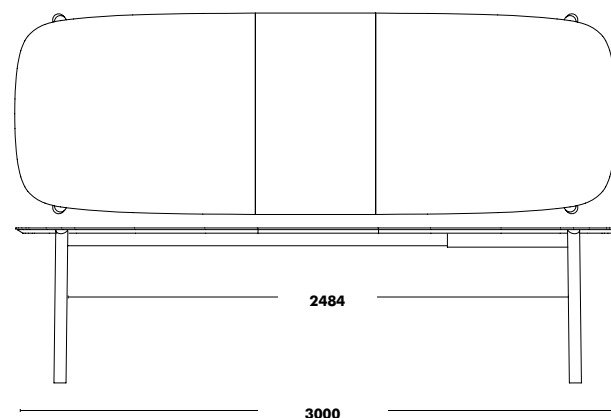

Table Juno Rectangular Extendable

Back to index ↑

DESIGNED BY MADE STUDIO

Dimensions	Extendable to	Structure	Table top	RRP
1200x900	1650x900	STAINED OAK	STAINED OAK + MDF PLAIN LAMINATE + MDF FENIX + MDF	1.899 € 1.948 € 2.020 €
1500x900	2000x900	STAINED OAK	STAINED OAK + MDF PLAIN LAMINATE + MDF FENIX + MDF	2.182 € 2.141 € 2.164 €
1600x900	2100x900	STAINED OAK	STAINED OAK + MDF PLAIN LAMINATE + MDF FENIX + MDF	2.200 € 2.153 € 2.246 €
1800x900	2300x900	STAINED OAK	STAINED OAK + MDF PLAIN LAMINATE + MDF FENIX + MDF	2.311 € 2.376 € 2.451 €
2000x1000	2600x1000	STAINED OAK	STAINED OAK + MDF PLAIN LAMINATE + MDF FENIX + MDF	2.404 € 2.432 € 2.582 €
2200x1000	2800x1000	STAINED OAK	STAINED OAK + MDF PLAIN LAMINATE + MDF FENIX + MDF	2.621 € 2.653 € 2.804 €
2400x1000	3000x1000	STAINED OAK	STAINED OAK + MDF PLAIN LAMINATE + MDF FENIX + MDF	2.690 € 2.714 € 2.891 €

Colour options for frame: black or linen epoxies.

Plain laminate: white, silk, anthracite grey and black. The extension for plain laminate top tables and Fenix will be in the same colourway.

Extension for oak table top: laquered MDF in linen or black (same colour as frame).

Coarse grain for oak material.

WEIGHT 1200x900 (44kg) / 1500x900 (48kg) / 1600x900 (50kg) / 1800x900 (52kg) / 2000x1000 (67kg) / 2200x1000 (71kg) / 2400x1000 (75kg)