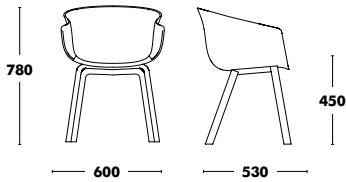

Wood Chair Bai

DESIGNED BY ANDER LIZASO

Frame	Seat & back	Seat	RRP			
STAINED BEECH	POLYPROPYLENE		433 €			
	POLYPROPYLENE	Seat pad	A TYPE FABRIC	519 €		
			B TYPE FABRIC	530 €		
			C TYPE FABRIC	551 €		
			K TYPE FABRIC	577 €		
			D TYPE FABRIC	600 €		
			L TYPE FABRIC	607 €		
			COM FABRIC*	519 €		
			COL FABRIC*	527 €		
			Complete	A TYPE FABRIC		670 €
B TYPE FABRIC					698 €	
C TYPE FABRIC		749 €				
K TYPE FABRIC		815 €				
D TYPE FABRIC		872 €				
L TYPE FABRIC		1.062 €				
STAINED OAK	POLYPROPYLENE		474 €			
	POLYPROPYLENE	Seat pad	A TYPE FABRIC	558 €		
			B TYPE FABRIC	572 €		
			C TYPE FABRIC	593 €		
			K TYPE FABRIC	618 €		
			D TYPE FABRIC	640 €		
			L TYPE FABRIC	647 €		
			COM FABRIC*	558 €		
			COL FABRIC*	567 €		
			Complete	A TYPE FABRIC		700 €
B TYPE FABRIC					733 €	
C TYPE FABRIC		788 €				
K TYPE FABRIC		851 €				
D TYPE FABRIC		903 €				
L TYPE FABRIC		1.093 €				

*COM/COL on request
For Bai upholstered chair in COM/COL it is necessary 3m/4,8m² of fabric for testing.

Accessories

OPTION FELT GLIDES
+10 €

WEIGHT 6,70kg
VOL. 0,34m³

COM Seat pad: 55cm
COL Seat pad: 0,35m²