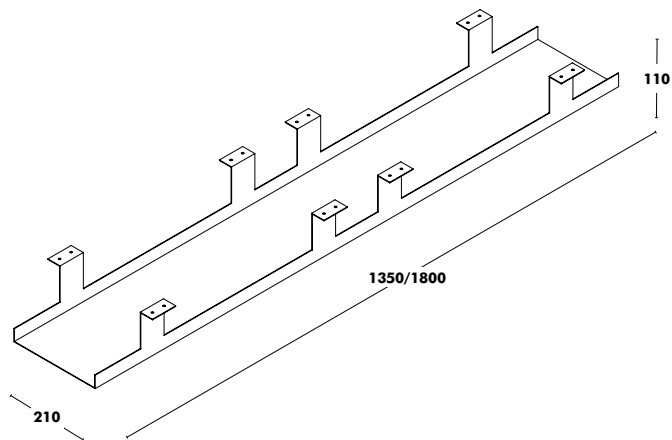

# Accessories Dry

↑  
Back to index

Central Cable Guide Tray	Dimensions (Length)	RRP
COLOUR EPOXY	900	122 €
	1350	125 €
	1800	134 €

Cable Guide Tray	Dimensions (Length)	RRP
	1200	121 €
	1400	125 €
	1600	129 €
	1800	136 €