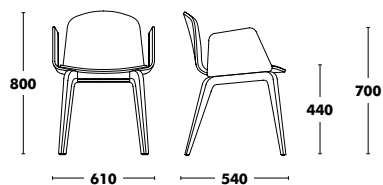

Wood Armchair Bob XL

↑
Back to index

DESIGNED BY NADIA ARRATIBEL

Frame	Seat, back & armrests	RRP
STAINED BEECH	A TYPE FABRIC	599 €
	B TYPE FABRIC	621 €
	C TYPE FABRIC	727 €
	Complete K TYPE FABRIC	763 €
	D TYPE FABRIC	812 €
	L TYPE FABRIC	915 €
	COM FABRIC	599 €
LACQUERED BEECH	A TYPE FABRIC	628 €
	B TYPE FABRIC	652 €
	C TYPE FABRIC	762 €
	Complete K TYPE FABRIC	783 €
	D TYPE FABRIC	850 €
	L TYPE FABRIC	959 €
	COM FABRIC	628 €

Accessories

OPTION FELT GLIDES
+10 €

WEIGHT 7,50kg COM: 160cm
VOL. 0,34m³