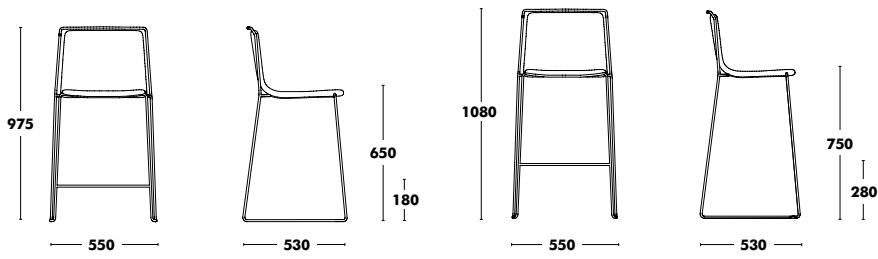

## Accessories

 LINKING PIECE +12 €	 TROLLEY +505 €	 STACKING PIECE INCLUDED	 OPTION FELT GLIDES +14 €
---	---	---	---

  **WEIGHT 6,80kg**  
**VOL. 0,45m<sup>3</sup>**

**COM Complete: 80cm**

**STACKABILITY: 8 UNITS**

# Stool H65 & H75 Alo

DESIGNED BY GABRIEL TEIXIDÓ

Frame	Seat & back	RRP H65	RRP H75
COLOUR EPOXY	A TYPE FABRIC	417 €	423 €
	B TYPE FABRIC	432 €	438 €
	C TYPE FABRIC	457 €	463 €
	K TYPE FABRIC	490 €	496 €
	D TYPE FABRIC	519 €	525 €
	L TYPE FABRIC	551 €	557 €
	COM FABRIC	417 €	423 €