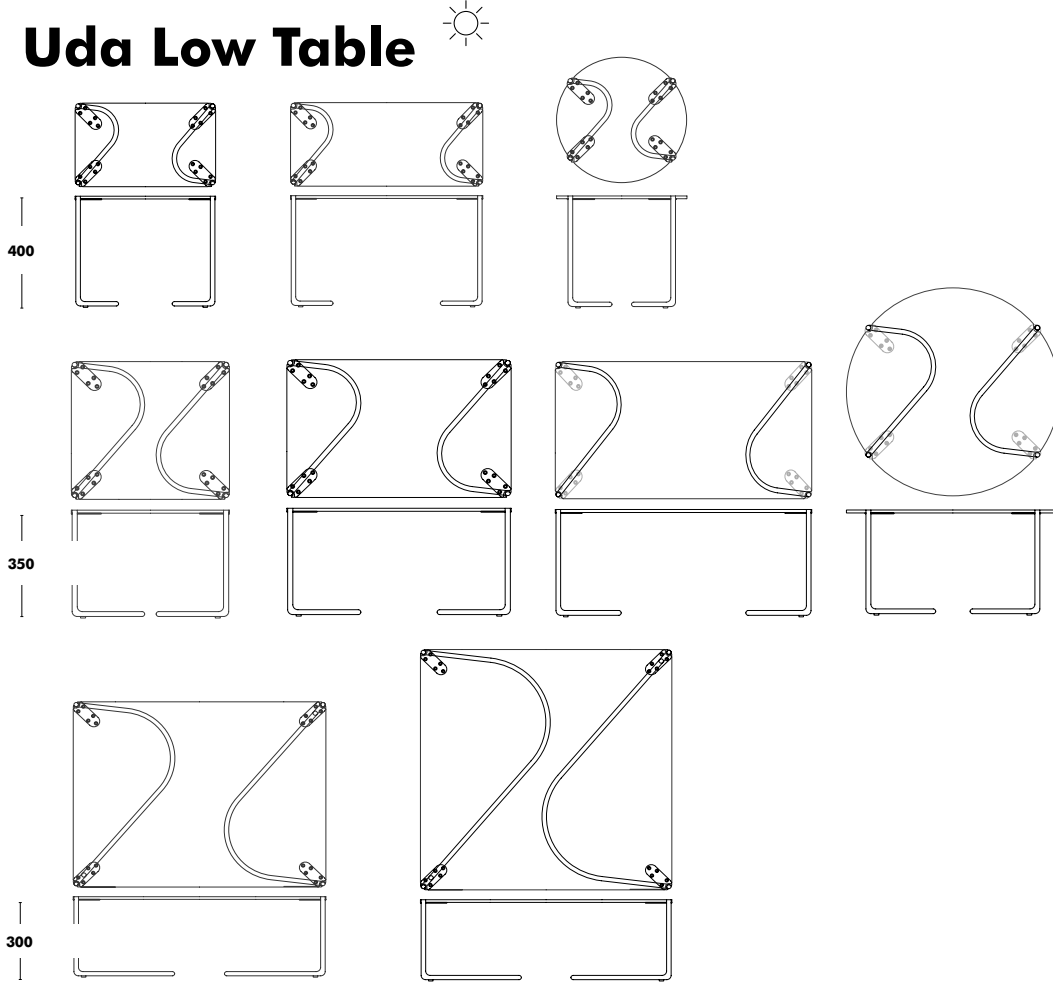

Uda Low Table

Back to index ↑

DESIGNED BY HELENA ROHNER

Height	Dimensions	Structure	Table top	RRP
400	300x500	COLOUR EPOXY	PET + BIRCH PLYWOOD COMPACT FENIX	450 € 403 €
400	300x700	COLOUR EPOXY	PET + BIRCH PLYWOOD COMPACT FENIX	544 € 483 €
400	ø450	COLOUR EPOXY	PET + BIRCH PLYWOOD COMPACT FENIX	474 € 451 €
350	450x500	COLOUR EPOXY	PET + BIRCH PLYWOOD COMPACT FENIX	490 € 442 €
350	450x700	COLOUR EPOXY	PET + BIRCH PLYWOOD COMPACT FENIX	682 € 661 €
350	450x900	COLOUR EPOXY	PET + BIRCH PLYWOOD COMPACT FENIX	736 € 708 €
350	ø700	COLOUR EPOXY	PET + BIRCH PLYWOOD COMPACT FENIX	881 € 726 €
300	700x900	COLOUR EPOXY	PET + BIRCH PLYWOOD COMPACT FENIX	911 € 845 €
300	900x900	COLOUR EPOXY	PET + BIRCH PLYWOOD COMPACT FENIX	1.204 € 1.213 €

Outdoor option only available for compact fenix finish.
Outdoor extra cost: 60€