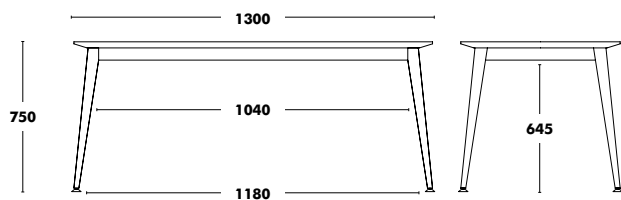

Table Don

DESIGNED BY NADIA ARRATIBEL

Dimensions	Frame	Table top	RRP
1300x900	COLOUR EPOXY	STAINED BEECH + MDF	1.036 €
		STAINED OAK + MDF	1.073 €
		LAMINATE + BIRCH PLYWOOD	1.221 €
		FENIX + BIRCH PLYWOOD	1.305 €
1500x900	COLOUR EPOXY	STAINED BEECH + MDF	1.051 €
		STAINED OAK + MDF	1.087 €
		LAMINATE + BIRCH PLYWOOD	1.304 €
		FENIX + BIRCH PLYWOOD	1.406 €
1800x1000	COLOUR EPOXY	STAINED BEECH + MDF	1.552 €
		STAINED OAK + MDF	1.541 €
		LAMINATE + BIRCH PLYWOOD	1.906 €
		FENIX + BIRCH PLYWOOD	1.984 €
2000x1000	COLOUR EPOXY	STAINED BEECH + MDF	1.610 €
		STAINED OAK + MDF	1.682 €
		LAMINATE + BIRCH PLYWOOD	1.924 €
		FENIX + BIRCH PLYWOOD	2.067 €

HEIGHT 750mm

WEIGHT 1300x900 **(56kg)** / 1500x900 **(63kg)** / 1800x1000 **(73kg)** / 2000x1000 **(82kg)**