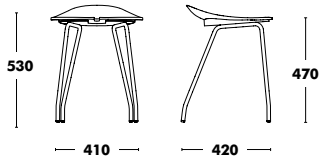

# Stool H47 Ant

Back to index ↑

DESIGNED BY PASCUAL SALVADOR

Height	Frame	Seat	RRP
47	COLOUR EPOXY	POLYPROPYLENE	170 €

**Accessories**

 OPTION FELT GLIDES  
+14 €

**WEIGHT** 47 (3,9kg)  
**VOL.** 47 (2) (0,22m<sup>3</sup>) 47 (1) (0,17m<sup>3</sup>)