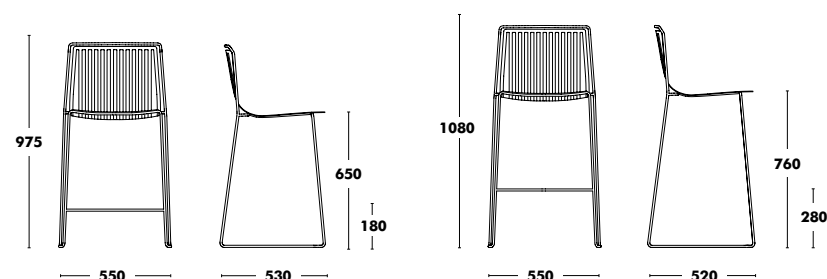

Stool H65 & H75 Alo Outdoor

DESIGNED BY GABRIEL TEIXIDÓ

Frame & Seat

COLOUR EPOXY

RRP H65

499 €

RRP H75

505 €

Cushion Option: B Type Fabric – Outdoor: : 73 €
White epoxy +25€

WEIGHT 65 (8kg) / 75 (8,6kg)
VOL. 65 / 75 (0,29m³)