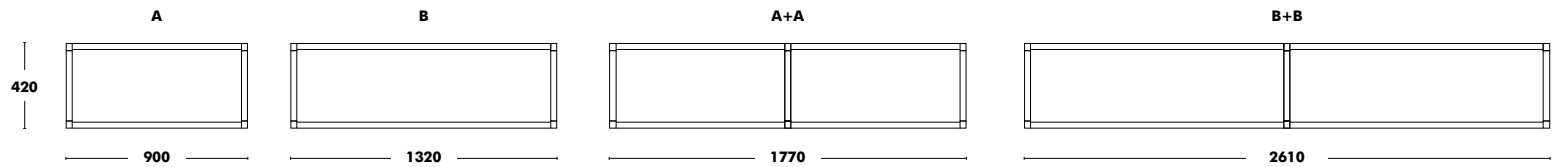

# Shelf Dry (Module 1)

↑  
Back to index

DESIGNED BY ONDARRETA TEAM

Depth	Dimensions	Frame	Shelves	RRP
350	A - 900x420	COLOUR EPOXY	COLOUR EPOXY	<b>926 €</b>
	B - 1320x420	COLOUR EPOXY	COLOUR EPOXY	<b>983 €</b>
	A + A - 1770x420	COLOUR EPOXY	COLOUR EPOXY	<b>1.300 €</b>
	B + B - 2610x420	COLOUR EPOXY	COLOUR EPOXY	<b>1.420 €</b>
500	A - 900x420	COLOUR EPOXY	COLOUR EPOXY	<b>950 €</b>
	B - 1320x420	COLOUR EPOXY	COLOUR EPOXY	<b>1.016 €</b>
	A + A - 1770x420	COLOUR EPOXY	COLOUR EPOXY	<b>1.342 €</b>
	B + B - 2610x420	COLOUR EPOXY	COLOUR EPOXY	<b>1.482 €</b>