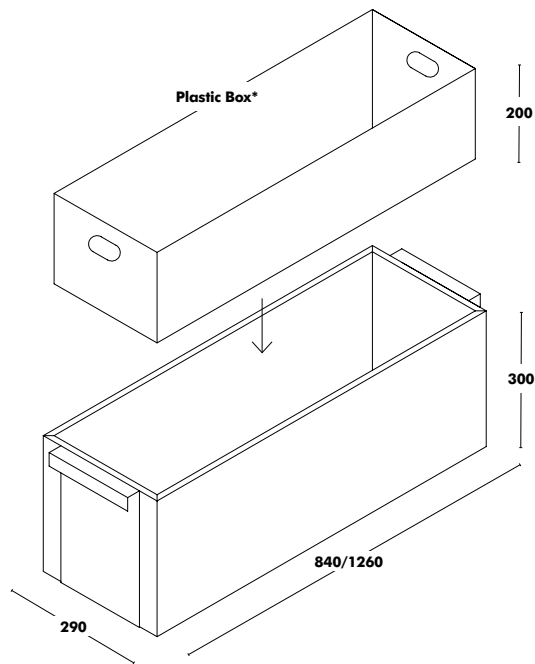

Planter / Plastic waterproof container - Items sold separately

Depth	Dimensions	Frame	Planter	RRP
350	A - 900x350	COLOUR EPOXY	NUDE STAINED BEECH	299 €
	B - 1320x350	COLOUR EPOXY	NUDE STAINED BEECH	390 €

*Plastic Waterproof Container: 306 € (900x350) / 334 € (1320x350)