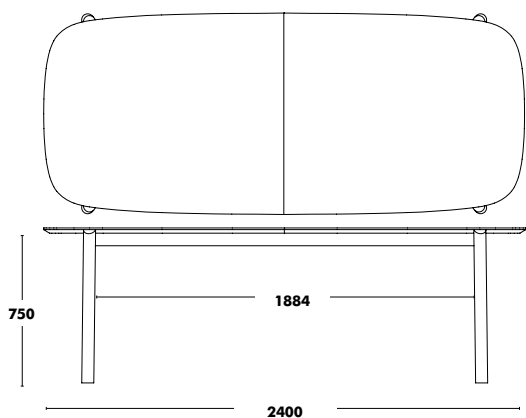

Table Juno Rectangular Extendable

Back to index ↑

DESIGNED BY MADE STUDIO

Dimensions	Extendable to	Structure	Table top	RRP
1200x900	1650x900	STAINED OAK	STAINED OAK + MDF PLAIN LAMINATE + MDF FENIX + MDF	1.899 € 1.948 € 2.020 €
1500x900	2000x900	STAINED OAK	STAINED OAK + MDF PLAIN LAMINATE + MDF FENIX + MDF	2.182 € 2.141 € 2.164 €
1600x900	2100x900	STAINED OAK	STAINED OAK + MDF PLAIN LAMINATE + MDF FENIX + MDF	2.200 € 2.153 € 2.246 €
1800x900	2300x900	STAINED OAK	STAINED OAK + MDF PLAIN LAMINATE + MDF FENIX + MDF	2.311 € 2.376 € 2.451 €
2000x1000	2600x1000	STAINED OAK	STAINED OAK + MDF PLAIN LAMINATE + MDF FENIX + MDF	2.404 € 2.432 € 2.582 €
2200x1000	2800x1000	STAINED OAK	STAINED OAK + MDF PLAIN LAMINATE + MDF FENIX + MDF	2.621 € 2.653 € 2.804 €
2400x1000	3000x1000	STAINED OAK	STAINED OAK + MDF PLAIN LAMINATE + MDF FENIX + MDF	2.690 € 2.714 € 2.891 €

Colour options for frame: black or linen epoxies.

Plain laminate: white, silk, anthracite grey and black. The extension for plain laminate top tables and Fenix will be in the same colourway.

Extension for oak table top: laquered MDF in linen or black (same colour as frame).

Coarse grain for oak material.

WEIGHT 1200x900 (44kg) / 1500x900 (48kg) / 1600x900 (50kg) / 1800x900 (52kg) / 2000x1000 (67kg) / 2200x1000 (71kg) / 2400x1000 (75kg)