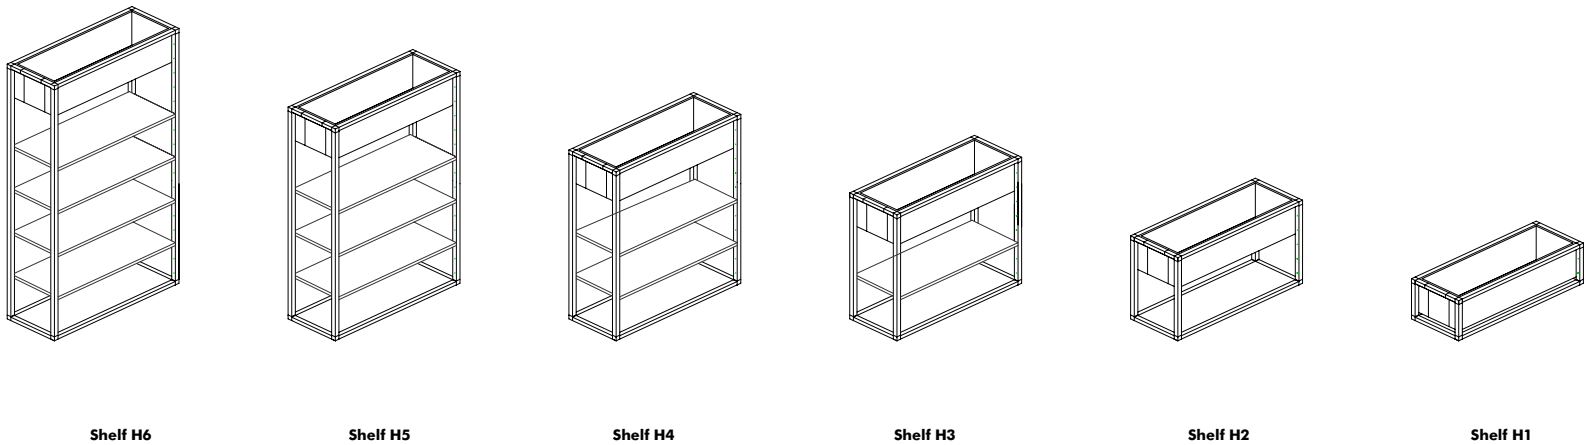

Compositions Dry Planters

It is not possible to combine wood and steel shelves. All shelves must be the same material.
Colours cannot be combined, all shelves must be one colour only.
For other Stained Beech Colour for drawers or doors. Extra: +50 €
All shelves include level regulator glides.