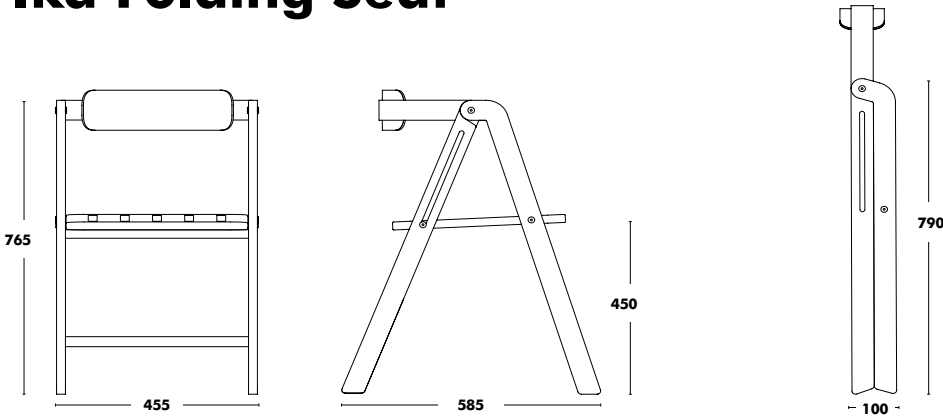

# Ika Folding Seat

DESIGNED BY ARQUIMAÑA

Dimensions	Structure and seat	Strap	PVP
IKA - 765x455x585	STAINED OAK NATURAL WOOD	CARAMEL LEATHER	512 €

Leather strap always in caramel colour.  
Check availability for other stained oak colourways.