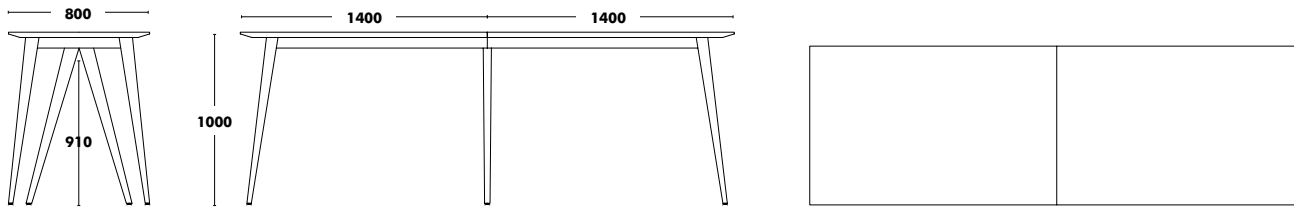

High Double Table Don

DESIGNED BY NADIA ARRATIBEL

Dimensions	Frame	Table top	RRP
2800x800	COLOUR EPOXY	LAMINATE + BIRCH PLYWOOD	2.509 €
		FENIX + BIRCH PLYWOOD	2.656 €
3400x800	COLOUR EPOXY	LAMINATE + BIRCH PLYWOOD	2.763 €
		FENIX + BIRCH PLYWOOD	3.066 €
4200x900	COLOUR EPOXY	LAMINATE + BIRCH PLYWOOD	3.642 €
		FENIX + BIRCH PLYWOOD	3.890 €

HEIGHT 1000mm

WEIGHT 2800x800 (89kg) / 3400x800 (102kg) / 4200x900 (131kg)