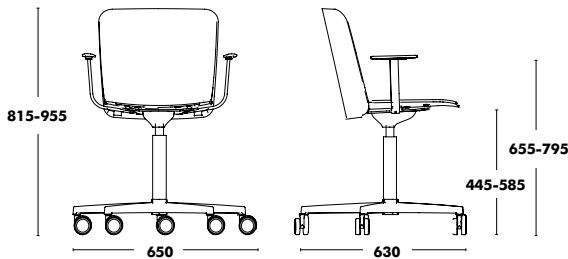

Armchair Supra Swivel with castors

DESIGNED BY NOTE

Structure	Seat & Back	Seat	RRP
COLOUR EPOXY	POLYPROPYLENE RAW		551 €
	POLYPROPYLENE RAW		
		Seat pad	
		UPHOLSTERY TYPE A	582 €
		UPHOLSTERY TYPE B	585 €
		UPHOLSTERY TYPE C	590 €
		UPHOLSTERY TYPE K	597 €
		UPHOLSTERY TYPE D	604 €
		UPHOLSTERY TYPE L	651 €
		UPHOLSTERY COM*	542 €
	Complete		
	UPHOLSTERY TYPE A		682 €
	UPHOLSTERY TYPE B		700 €
	UPHOLSTERY TYPE C		733 €
	UPHOLSTERY TYPE K		773 €
	UPHOLSTERY TYPE D		809 €
	UPHOLSTERY TYPE L		835 €
	UPHOLSTERY COM*		675 €

Epoxy colour options for the swivel base: Dune, Brique, Biscay Blue and Black.
The colour of the castors will always match the chosen colour for the structure
Option for polypropylene armrests available for the polypropylene chair with seat pad. If not specified, the armrest will be upholstered.

WEIGHT 9,6kg
VOL. 0,34m³

COM Seat pad: 55cm / COM Complete: 100cm