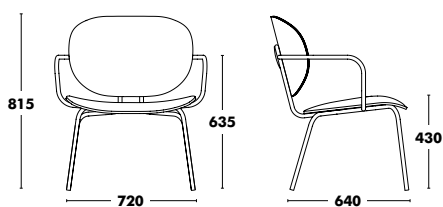

Lounge Hari with Armrest

DESIGNED BY ESTUDI(H)AC

Structure	Seat	Back	RRP
COLOUR EPOXY	STAINED OAK	STAINED OAK	509 €
	A TYPE FABRIC	STAINED OAK	535 €
	B TYPE FABRIC		546 €
	C TYPE FABRIC		567 €
	K TYPE FABRIC		593 €
	D TYPE FABRIC		616 €
	L TYPE FABRIC		641 €
	COM FABRIC		535 €
	A TYPE FABRIC	A TYPE FABRIC	531 €
	B TYPE FABRIC	B TYPE FABRIC	555 €
	C TYPE FABRIC	C TYPE FABRIC	596 €
	K TYPE FABRIC	K TYPE FABRIC	643 €
	D TYPE FABRIC	D TYPE FABRIC	681 €
	L TYPE FABRIC	L TYPE FABRIC	767 €
	COM FABRIC	COM FABRIC	531 €

Accessories

OPTION FELT GLIDES
+14 €

WEIGHT 11,6kg   **COM: 110cm**
VOL. 0,45m³