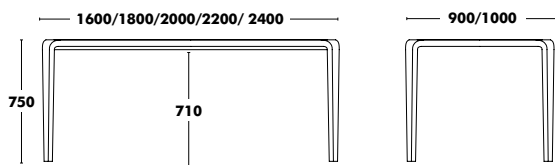

Table Silu

DESIGNED BY BEN VAN BERKEL / UNSTUDIO

Dimensions	Frame & Table top	RRP
1600x900	STAINED OAK	2.643 €
1800x900	STAINED OAK	2.970 €
2000x900	STAINED OAK	3.161 €
2200x900	STAINED OAK	3.467 €
2400x1000	STAINED OAK	3.484 €

Coarse grain for oak material.

HEIGHT 750cm
WEIGHT 1600x900 (44kg) / 1800x900 (50kg) / 2000x900 (54kg) / 2200x1000 (62kg) / 2400x1000 (70kg)