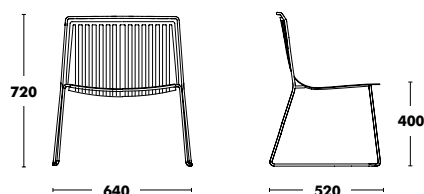

Lounge Alo Outdoor

DESIGNED BY GABRIEL TEIXIDÓ

Frame & Seat

COLOUR EPOXY

RRP

455 €

Cushion Option: B Type Fabric – Outdoor: : 73 €
White epoxy +25€

WEIGHT 8,10kg
VOL. 0,45m³

STACKABILITY: 4 UNITS