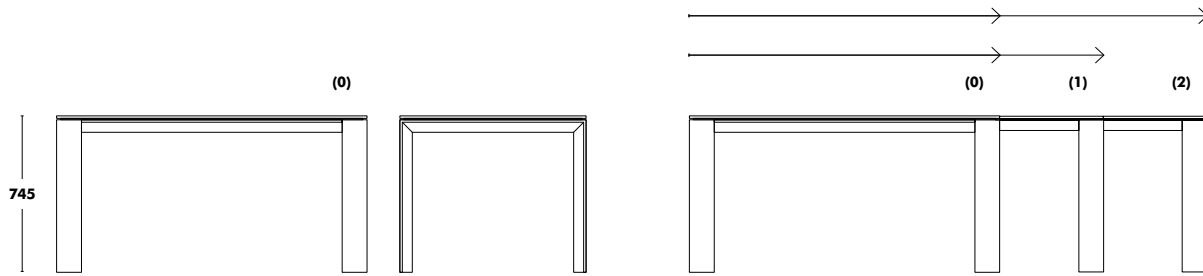

Extendable Table Iru

DESIGNED BY ONDARRETA TEAM

Dimensions	Extension (1&2)	Frame	Table top	RRP
1300x800	(1) 1700x800 (2) 2100x800	STAINED OAK	STAINED OAK	2.099 €
1500x800	(1) 2000x800 (2) 2500x800	STAINED OAK	STAINED OAK	2.157 €
1500x900	(1) 2000x900 (2) 2500x900	STAINED OAK	STAINED OAK	2.209 €
1700x900	(1) 2200x900 (2) 2700x900	STAINED OAK	STAINED OAK	2.238 €
1800x1000	(1) 2300x1000 (2) 2800x1000	STAINED OAK	STAINED OAK	2.616 €
2000x1000	(1) 2500x1000 (2) 3000x1000	STAINED OAK	STAINED OAK	2.689 €

HEIGHT 745mm

WEIGHT 1300x800 (45kg) / 1500x800 (53kg) / 1500x900 (60kg) / 1700x900 (71kg) / 1800x1000 (80kg) / 2000x1000 (89kg)