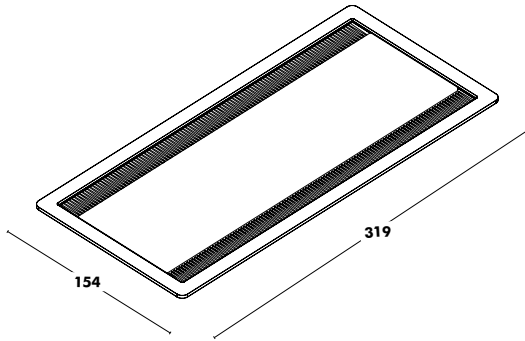

**Top Access Double Access (Black/White)**

**RRP Cable tray for inlay top access**

191 €

**Dimensions**  
400x210x120 (LENGTH X WIDTH X HEIGHT)

**Finish**  
BLACK EPOXY

**RRP**  
91 €

**Electrification Plus for Double top access**