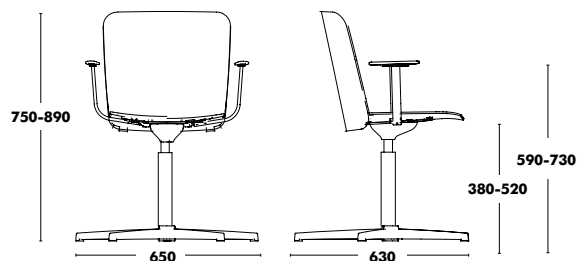

Armchair Supra Swivel

DESIGNED BY NOTE

Structure	Seat & back	Seat	RRP
COLOUR EPOXY	POLYPROPYLENE RAW		523 €
	POLYPROPYLENE RAW		
		UPHOLSTERY TYPE A	546 €
		UPHOLSTERY TYPE B	549 €
		UPHOLSTERY TYPE C	554 €
	Seat pad	UPHOLSTERY TYPE K	561 €
		UPHOLSTERY TYPE D	568 €
		UPHOLSTERY TYPE L	615 €
		UPHOLSTERY COM*	506 €
	Complete	UPHOLSTERY TYPE A	654 €
		UPHOLSTERY TYPE B	672 €
		UPHOLSTERY TYPE C	705 €
		UPHOLSTERY TYPE K	744 €
		UPHOLSTERY TYPE D	780 €
		UPHOLSTERY TYPE L	807 €
		UPHOLSTERY COM*	646 €

Epoxy colour options for swivel base: Dune, Brique, Biscay Blue and Black.

Option for polypropylene armrests available for the polypropylene chair with seat pad. If not specified, the armrest will be upholstered.

Accessories

OPTION FELT GLIDES
+14 €

WEIGHT 9kg / VOL. 0,34m³

COM Seat pad: 55cm / COM Complete: 110cm