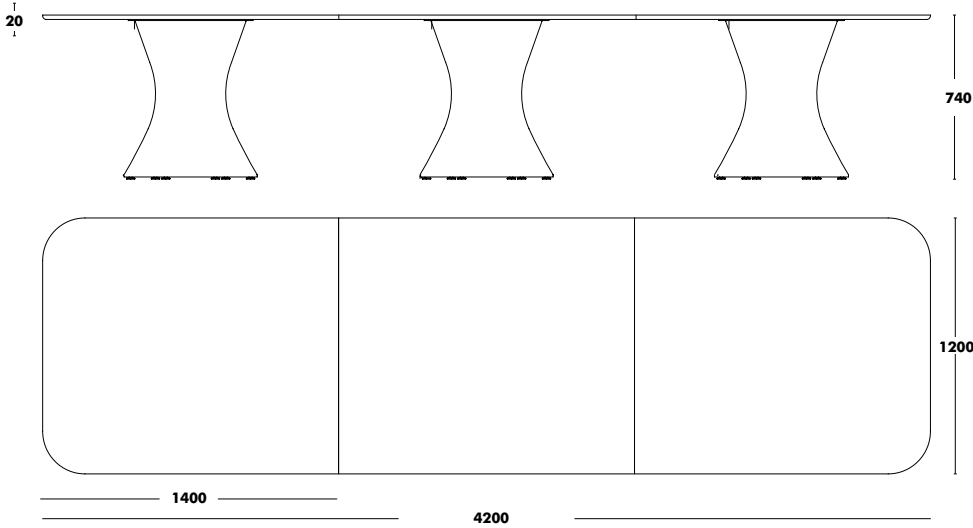

Table Sako XL Multiple

↑
Back to index

DESIGNED BY AGV ESTUDIO

Structure	Dimensions	Upholstery	Table Top	RRP
COLOUR EPOXY	MODULES OF 1400x1200	UPHOLSTERY TYPE B (CONTOUR, MOBY & MOSS)	EACH EXTRA MODULE - STAINED OAK + MDF	1.988 €
			EACH EXTRA MODULE - LAMINATE + BIRCH PLYWOOD	1.909 €
			EACH EXTRA MODULE - FENIX + BIRCH PLYWOOD	2.094 €

Continuity of grain cannot be guaranteed. Slight variation of shade might happen.
Electrification available.
Packaging for the structure + upholstery in flat pack format.
Cover replacement 320€ or 335€ when the table has electrification, per base.