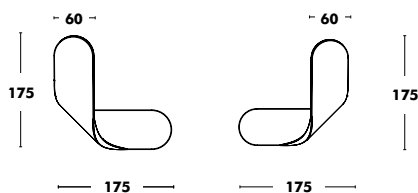

Ele Wall

DESIGNED BY EDUARDO CÁMARA & PATRICIA IBÁÑEZ

Dimensions	Finish	PVP
ELE WALL X & Y	STAINED OAK - NATURAL	218 €

Pack of two hangers: Ele X & Ele Y.
Allows for more than 9 different configurations.
Check the availability and leadtimes for other colours of stained oak.
Additional cost for special packaging: 40€ PVP.

WEIGHT (0,24kg)
VOL. (0,004m³)