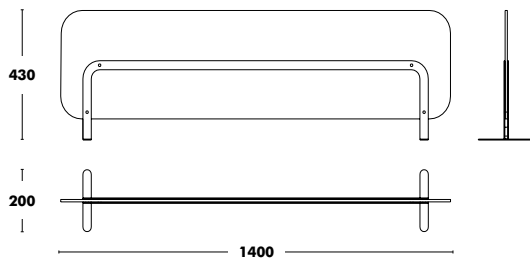

Divider Espai L 1400

DESIGNED BY XIMO ROCA

Dimensions	Structure	Panel	RRP
ESPAI L 1400 - 1400x200x430	COLOUR EPOXY	FELT - LIGHT GREY OR DARK GREY	428 €

Standard base included.

WEIGHT 580 (1,9kg) / 1100 (3kg) / 1400 (3,7kg)
VOL. 580 (0,016m³) / 1100 (0,028m³) / 1400 (0,034m³)