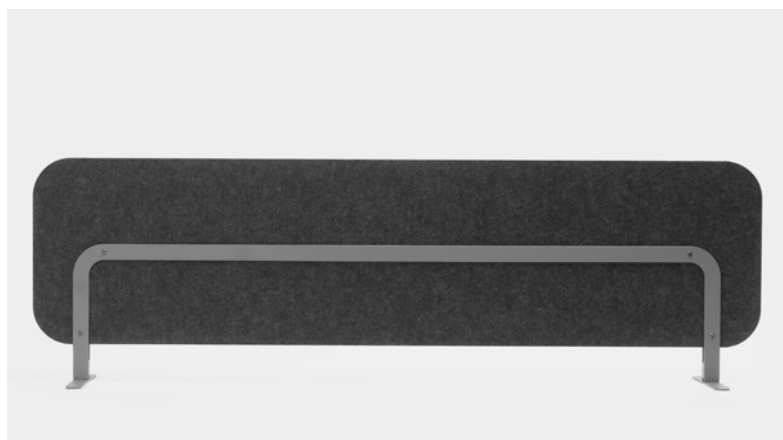

DIVIDER ESPAI L 1400