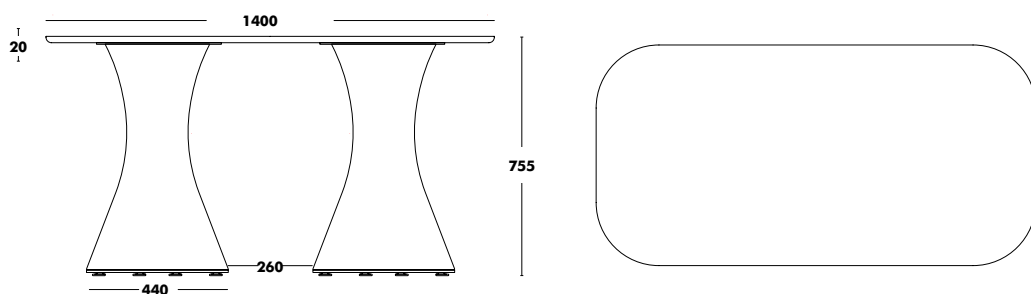

Table Sako Double

DESIGNED BY AGV ESTUDIO

Structure	Dimensions	Upholstery	Table Top	RRP
COLOUR EPOXY	1400x700	UPHOLSTERY TYPE B (CONTOUR, MOBY & MOSS)	STAINED OAK + MDF LAMINATE + BIRCH PLYWOOD FENIX + BIRCH PLYWOOD	1.702 € 1.785 € 1.859 €
	1600x800	UPHOLSTERY TYPE B (CONTOUR, MOBY & MOSS)	STAINED OAK + MDF LAMINATE + BIRCH PLYWOOD FENIX + BIRCH PLYWOOD	1.851 € 1.854 € 1.947 €
	1800x900	UPHOLSTERY TYPE B (CONTOUR, MOBY & MOSS)	STAINED OAK + MDF LAMINATE + BIRCH PLYWOOD FENIX + BIRCH PLYWOOD	1.912 € 1.917 € 2.022 €

Electrification available.

Packaging for the structure + upholstery in flat pack format.

Cover replacement 279€ or 296€ when the table has electrification, per base.

HEIGHT 755

WEIGHT 1400x700 (54.5kg) / 1600x800 (60kg) / 1800x900 (66kg)