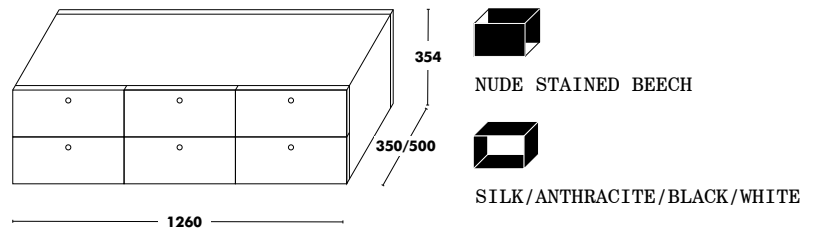

Module Drawers B

SIX DRAWERS

Depth	Dimensions	Front & Back	Frame	RRP
350	A - 840x354	NUDE STAINED BEECH	SILK, ANTHRACITE, BLACK OR WHITE	759 €
	B - 1260x354	NUDE STAINED BEECH	SILK, ANTHRACITE, BLACK OR WHITE	1.060 €
500	A - 840x354	NUDE STAINED BEECH	SILK, ANTHRACITE, BLACK OR WHITE	796 €
	B - 1260x354	NUDE STAINED BEECH	SILK, ANTHRACITE, BLACK OR WHITE	1.114 €