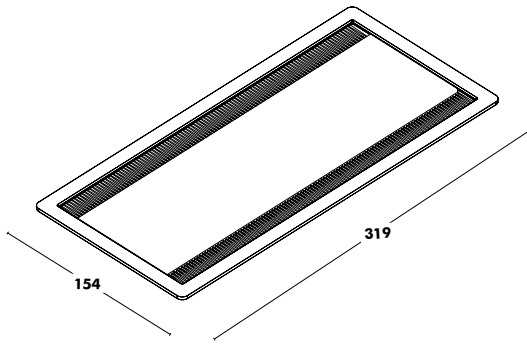

**Top Access do not include power cord.**

**Top Access Double Access (Black/White)**

**RRP** **Cable tray for inlay top access**  
**191 €**

**Dimensions** **Finish** **RRP**  
 400x210x120 (LENGTH X WIDTH X HEIGHT) BLACK EPOXY **91 €**