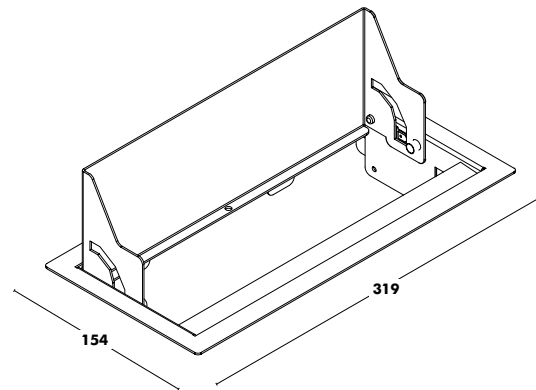

# Accessories Don

↑  
Back to index

**Access Hole**

**RRP**  
72€

**Top Access (Black/White)**

**RRP**  
137 €

**Position depends on the table dimensions.**

**Top Access + Standard Power Data (Black/White)**