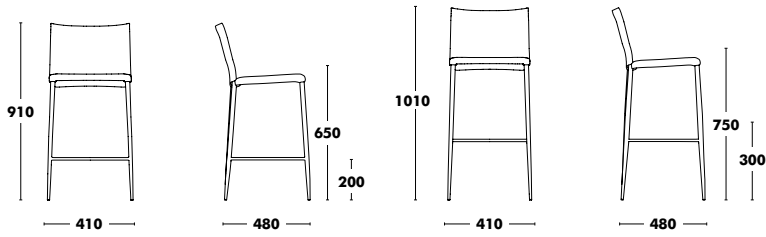

Stool H65 & H75 Moka

↑
Back to index

DESIGNED BY ONDARRETA TEAM

Frame	Seat & Back	RRP H65	RRP H75
COLOUR EPOXY	A TYPE FABRIC	383 €	389 €
	B TYPE FABRIC	400 €	406 €
	C TYPE FABRIC	433 €	439 €
	K TYPE FABRIC	469 €	475 €
	D TYPE FABRIC	497 €	503 €
	L TYPE FABRIC	533 €	539 €
	COM FABRIC	383 €	389 €

Footrest in Stainless Steel.

WEIGHT 65 (6,4kg) / 75 (6,6kg)
VOL. 0,29m³

COM: 90cm