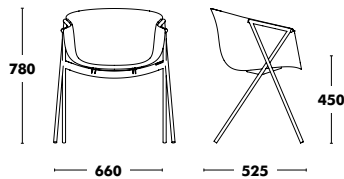

Chair Bai

DESIGNED BY ANDER LIZASO

Frame	Seat & back	Seat	RRP
COLOUR EPOXY	POLYPROPYLENE		349 €
	POLYPROPYLENE	A TYPE FABRIC	443 €
		B TYPE FABRIC	470 €
		C TYPE FABRIC	490 €
		K TYPE FABRIC	516 €
		D TYPE FABRIC	539 €
		L TYPE FABRIC	546 €
		COM FABRIC*	443 €
		COL FABRIC*	467 €
		Seat pad	
	A TYPE FABRIC		608 €
	B TYPE FABRIC		638 €
	C TYPE FABRIC		688 €
	K TYPE FABRIC		753 €
	D TYPE FABRIC		811 €
	L TYPE FABRIC		1.001 €
	Complete		

*COM/COL on request
For Bai upholstered chair in COM/COL it is necessary 3m/4,8m² of fabric for testing.

Accessories

OPTION FELT GLIDES
+14 €

WEIGHT 7,80kg   **COM Seat pad: 55cm**
VOL. 0,41m³   **COL Seat pad: 0,35m²**

Chair Bai Outdoor ☀

Frame	Seat & back	RRP
COLOUR EPOXY	POLYPROPYLENE	384 €

WEIGHT 7,80kg
VOL. 0,41m³