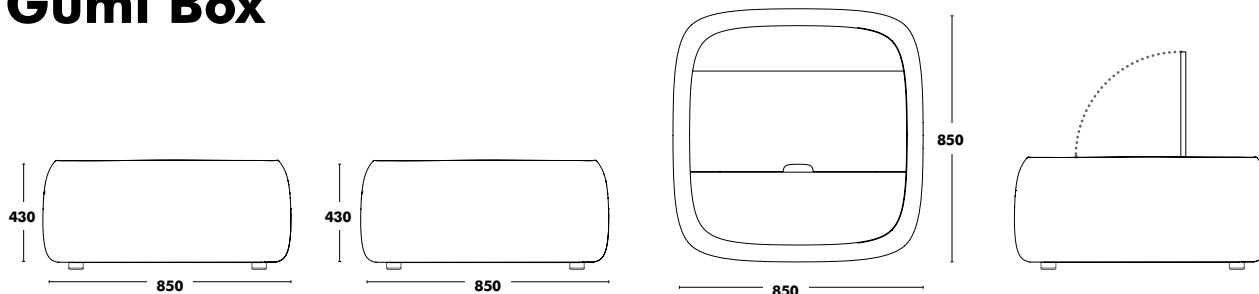

Gumi Box New!

DESIGNED BY MADE STUDIO

Table Top	Upholstery	RRP
LAMINATE + BIRCH PLYWOOD	B TYPE FABRIC	1.441 €
	C TYPE FABRIC	1.523 €
	K TYPE FABRIC	1.623 €
	D TYPE FABRIC	1.712 €
FENIX + BIRCH PLYWOOD	B TYPE FABRIC	1.574 €
	C TYPE FABRIC	1.656 €
	K TYPE FABRIC	1.756 €
	D TYPE FABRIC	1.845 €

Removable cover.
Ondarreta recommends specific upholsteries with easy-clean properties for this collection.
Electrification available.