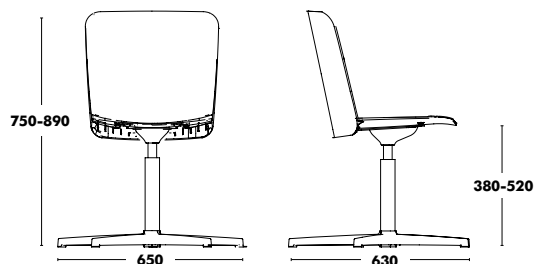

Chair Supra Swivel

DESIGNED BY NOTE

Structure	Seat & back	Seat	RRP
COLOUR EPOXY	POLYPROPYLENE RAW		383 €
	POLYPROPYLENE RAW		
		UPHOLSTERY TYPE A	410 €
		UPHOLSTERY TYPE B	413 €
		UPHOLSTERY TYPE C	418 €
	Seat pad	UPHOLSTERY TYPE K	425 €
		UPHOLSTERY TYPE D	431 €
		UPHOLSTERY TYPE L	479 €
		UPHOLSTERY COM*	410 €
	Complete	UPHOLSTERY TYPE A	514 €
		UPHOLSTERY TYPE B	532 €
		UPHOLSTERY TYPE C	565 €
		UPHOLSTERY TYPE K	604 €
		UPHOLSTERY TYPE D	640 €
		UPHOLSTERY TYPE L	667 €
		UPHOLSTERY COM*	507 €

Epoxy colour options for the swivel base: Dune, Brique, Biscay Blue and Black.

Accessories

OPTION FELT GLIDES
+14 €

WEIGHT 8kg / VOL. 0,34m³

COM Seat pad: 55cm / COM Complete: 100cm