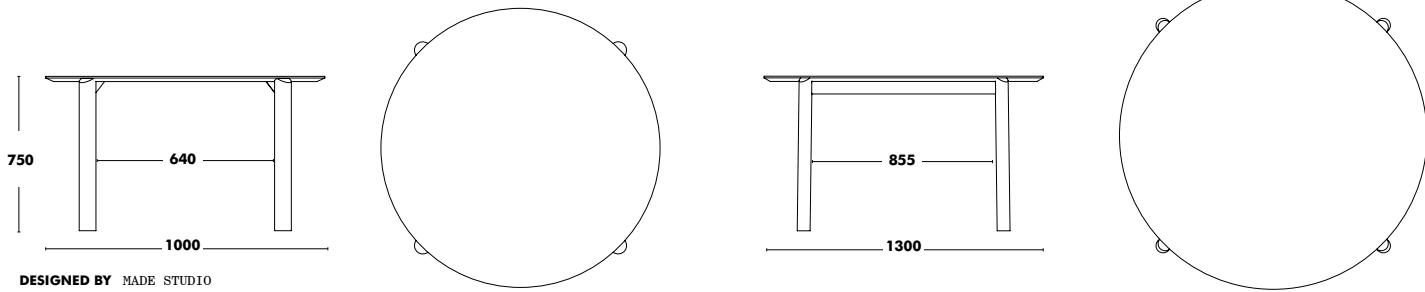

Table Juno Round

DESIGNED BY MADE STUDIO

Dimensions	Structure	Table top	RRP
ø900 (3 LEGS)	STAINED OAK	STAINED OAK + MDF PLAIN LAMINATE + MDF FENIX + MDF	970 € 1.015 € 1.063 €
ø1000 (3 LEGS)	STAINED OAK	STAINED OAK + MDF PLAIN LAMINATE + MDF FENIX + MDF	983 € 1.023 € 1.071 €
ø1000 (4 LEGS)	STAINED OAK	STAINED OAK + MDF PLAIN LAMINATE + MDF FENIX + MDF	1.146 € 1.186 € 1.234 €
ø1200 (4 LEGS)	STAINED OAK	STAINED OAK + MDF PLAIN LAMINATE + MDF FENIX + MDF	1.203 € 1.290 € 1.363 €
ø1300 (WITH FRAME)	STAINED OAK	STAINED OAK + MDF PLAIN LAMINATE + MDF FENIX + MDF	1.829 € 1.886 € 1.969 €
ø1400 (WITH FRAME)	STAINED OAK	STAINED OAK + MDF PLAIN LAMINATE + MDF FENIX + MDF	1.977 € 2.328 € 2.509 €

Colour options for fittings: black, linen and season colour epoxies, for the current price list, brique.

Plain laminate: white, silk, anthracite grey and black

Coarse grain for oak material.

WEIGHT ø900 (15kg) / ø1000 (17kg) / ø1000 4 PATAS (19kg) / ø1100 (22kg) / ø1200 (25kg) / ø1300 (34kg) / ø1400 (38kg)