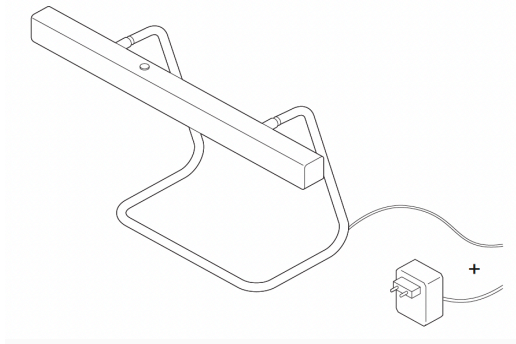

T-MODEL

Standard: Built-in Dimmer

For further informations, please refer to the installation manual and spec sheets.

EUR PRICE LIST 2025
Approx. Lead Time: 10 Weeks

MATERIAL	TREATMENT	SURFACE	ITEM	EX. VAT	INCL. VAT
BRASS	BRUSHED		94	1.248,65	
BRASS	BROWNE		95	1.356,76	
BRASS	POLISHED		96	1.464,86	

LIGHT COLOUR (OPTIONAL)

	ITEM	EX. VAT	INCL. VAT	NOTE
2700 KELVIN	569			Recommended 2700 Kelvin included.
3000 KELVIN	570	135,14		
4000 KELVIN	572	135,14		

EXTRA (OPTIONAL)

PLUG ADAPTOR	ITEM	EX. VAT	INCL. VAT	NOTE
EU	7			EU plug adaptor included
UK	8	27,03		
US	9	27,03