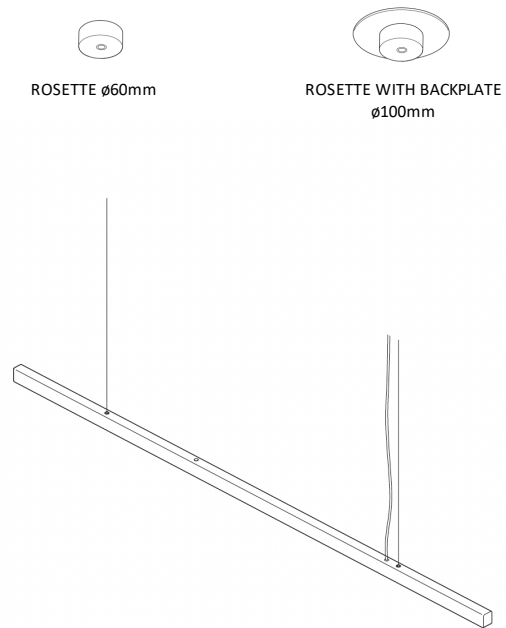

* When choosing external dimming the button on the fixture will have no function, except for holding the light source in place

CORD COLOURS (OPTIONAL)

TEXTILE CORD	ITEM	EX. VAT	INCL. VAT	NOTE
GREY	26	40,54		Recommended cord colour included.
BLACK	27	40,54		
BROWN	28	40,54		
COPPER	29	40,54		

LIGHT COLOUR (OPTIONAL)

KELVIN	ITEM	EX. VAT	INCL. VAT	NOTE
2700 KELVIN	569			Recommended 2700 Kelvin included.
3000 KELVIN	570	135,14		
4000 KELVIN	572	135,14		

EXTRA (OPTIONAL)

	ITEM	EX. VAT	INCL. VAT	NOTE
Wire Kit I-MODEL Cord	30	37,84		Standard wire 3m
Extra long cord +3m Cord	35	40,54		Standard cord 3m
Plastic clips for I-model Cord	5	6,76		5 pcs
Wire grippers for slope ceiling	36	20,27		
Rosette: Brushed Copper *	10R	162,16		ø60mm
	10RB	194,59		ø100mm backplate
Rosette: Browned Copper*	11R	216,22		ø60mm
	11RB	237,84		ø100mm backplate
Rosette: Brushed Brass*	14R	162,16		ø60mm
	14RB	194,59		ø100mm backplate
Rosette: Browned Brass*	15R	216,22		ø60mm
	15RB	237,84		ø100mm backplate
Rosette: Brushed Stainless Steel*	19R	162,16		ø60mm
	19RB	194,59		ø100mm backplate

*Rosettes are only available for 3 phased cords