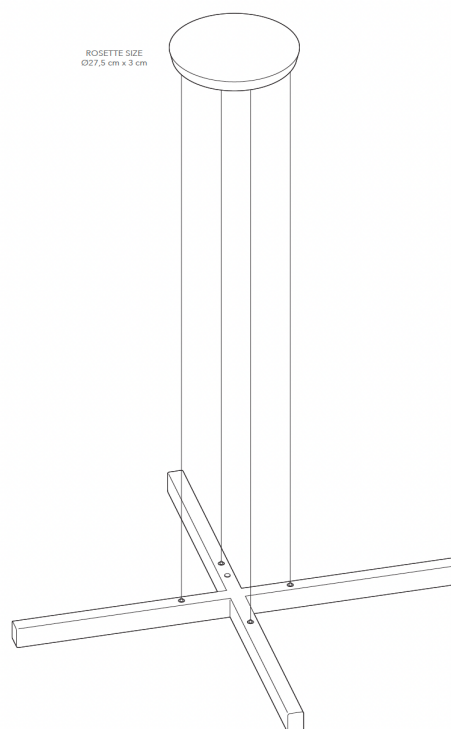

For further informations, please refer to the installation manual and spec sheets.

MATERIAL	TREATMENT	SURFACE	ITEM	EX. VAT	INCL. VAT
COPPER	BRUSHED		50	3.351,35	
COPPER	BROWNE		51	3.459,46	
COPPER	POLISHED		53	3.567,57	
BRASS	BRUSHED		54	3.351,35	
BRASS	BROWNE		55	3.459,46	
BRASS	POLISHED		56	3.567,57	
BRASS	DARK OPAL CHROME*		63	3.567,57	
STAINLESS STEEL	BRUSHED*		59	3.351,35	
STAINLESS STEEL	POLISHED*		60	3.567,57	

* Expected longer lead time

LIGHT COLOUR (OPTIONAL)

	ITEM	EX. VAT	INCL. VAT	NOTE
2700 KELVIN	569			Recommended 2700 Kelvin included.
3000 KELVIN	570	135,14		
4000 KELVIN	572	135,14		

EXTRA (OPTIONAL)

	ITEM	EX. VAT	INCL. VAT	NOTE
Wire Kit X-MODEL Cordless	33	37,84		Standard wire 3m

ALWAYS CHOOSE THE BELOW DIMMING OPTIONS

DIMMING OPTIONS (PLEASE CONSULT AN ELECTRICIAN FIRST)

DIMMING	ITEM	EX. VAT	INCL. VAT		EXTRAS	ITEM	EX. VAT	INCL. VAT	NOTE
Touch Dim	42			Button on the fixture - No external dimming possible					
TRIAC*	500XY	202,70		230V Dimming					
DALI*	510	135,14		Low voltage					
PUSH DIM*	515	135,14		230V Dimming					
1-10 Volt*	520	135,14		Low voltage					
Casambi*	525	232,97		Bluetooth Wireless Dimming	Wall Switch	528	135,14		Wall Switch control

* When choosing external dimming the button on the fixture will have no function, except for holding the light source in place