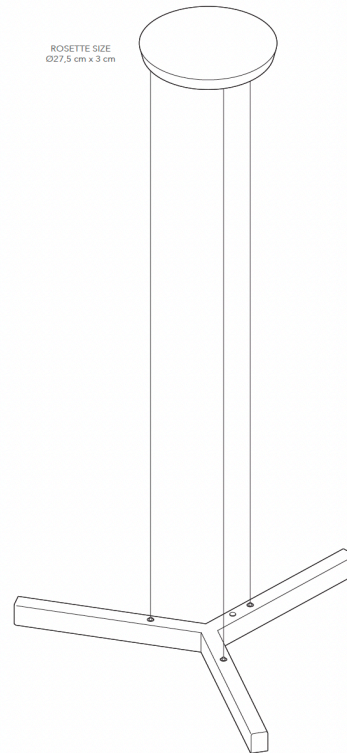

For further informations, please refer to the installation manual and spec sheets.

MATERIAL	TREATMENT	SURFACE	ITEM	EX. VAT	INCL. VAT
COPPER	BRUSHED		80	2.918,92	
COPPER	BROWNE		81	3.027,03	
COPPER	POLISHED		83	3.135,14	
BRASS	BRUSHED		84	2.918,92	
BRASS	BROWNE		85	3.027,03	
BRASS	POLISHED		86	3.135,14	
BRASS	DARK OPAL CHROME*		93	3.135,14	
STAINLESS STEEL	BRUSHED*		89	2.918,92	
STAINLESS STEEL	POLISHED*		90	3.135,14	

* Expected longer lead time

LIGHT COLOUR (OPTIONAL)

	ITEM	EX. VAT	INCL. VAT	NOTE
2700 KELVIN	569			Recommended 2700 Kelvin included.
3000 KELVIN	570	135,14		
4000 KELVIN	572	135,14		

EXTRA (OPTIONAL)

	ITEM	EX. VAT	INCL. VAT	NOTE
Wire Kit Y-MODEL Cordless	32	37,84		Standard wire 3m

ALWAYS CHOOSE THE BELOW DIMMING OPTIONS

DIMMING OPTIONS (PLEASE CONSULT AN ELECTRICIAN FIRST)

DIMMING	ITEM	EX. VAT	INCL. VAT	NOTE	EXTRAS	ITEM	EX. VAT	INCL. VAT	NOTE
Touch Dim	42			Button on the fixture - No external dimming possible					
TRIAC*	500XY	202,70		230V Dimming					
DALI*	510	135,14		Low voltage					
PUSH DIM*	515	135,14		230V Dimming					
1-10 Volt*	520	135,14		Low voltage					
Casambi*	525	232,97		Bluetooth Wireless Dimming	Wall Switch	528	135,14	169	Wall Switch control

* When choosing external dimming the button on the fixture will have no function, except for holding the light source in place