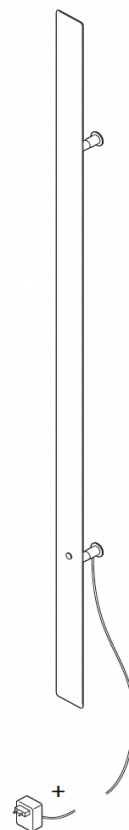

* Not available in Custom Size

LIGHT COLOUR (OPTIONAL)

	ITEM	EX. VAT	INCL. VAT	NOTE
2700 KELVIN	569		-	Recommended 2700 Kelvin included.
3000 KELVIN	570	135,14	169	
4000 KELVIN	572	135,14	169	

ALWAYS CHOOSE THE BELOW DIMMING OPTIONS

DIMMING OPTIONS (PLEASE CONSULT AN ELECTRICIAN FIRST)

DIMMING	ITEM	EX. VAT	INCL. VAT	NOTE
Touch Dim	42			Built-in on the lamp
TRIAC	500	202,70		230V Dimming
DALI	510	135,14		Low voltage
PUSH DIM	515	135,14		230V Dimming
1-10 Volt	520	135,14		Low voltage
Casambi	525	232,97		Bluetooth Wireless
Wall Switch	528	135,14		Wall Switch control

EXTRA (OPTIONAL - only for the version with the built in dimmer)

PLUG ADAPTOR	ITEM	EX. VAT	INCL. VAT	NOTE
EU	7			EU plug adaptor included
UK	8	27,03		
US	9	27,03		

CUSTOM SIZE

Special sizes are available at an additional cost of +10% of the size above the desired length. Please notice availability only on selected materials.