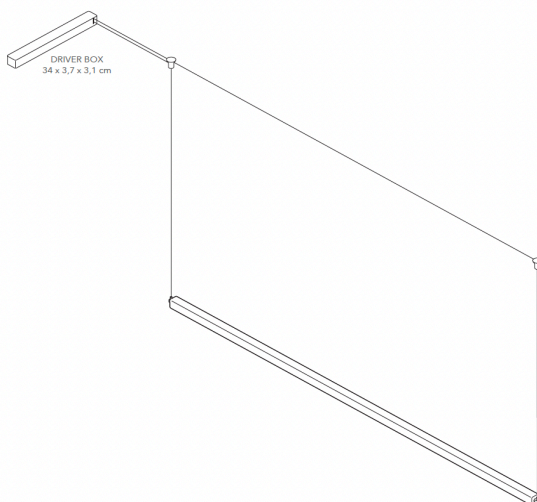

G-MODEL CORDLESS

Standard: **Dimming not included, please see below options**
Light Colour 2700 Kelvin

EUR PRICE LIST 2025
Approx. Lead Time: 10 Weeks

For further informations, please refer to the installation manual and spec sheets.

MATERIAL	TREATMENT	SURFACE	ITEM	LENGTH	EX. VAT	INCL. VAT
ALUMINIUM	BLACK		G50	50 cm	648,65	
			G75	75 cm	702,70	
			G100	100 cm	756,76	
			G150	150cm	864,86	
			G200	200 cm	972,97	
ALUMINIUM	POLISHED		G60	50 cm	702,70	
			G85	75 cm	756,76	
			G110	100 cm	810,81	
			G160	150cm	918,92	
			G210	200 cm	1.027,03	

LIGHT COLOUR (OPTIONAL)

ITEM	EX. VAT	INCL. VAT	NOTE
2700 KELVIN	569		Recommended 2700 Kelvin included.
3000 KELVIN	570	135,14	
4000 KELVIN	572	135,14	

SELECT INSTALLATION

ITEM	EX. VAT	INCL. VAT	NOTE
Visible driver	40		Standard wire 8m
Dropped Ceiling Installation	41	37,84	insulated cord 4m, metal wires 4m

EXTRA (OPTIONAL)

ITEM	EX. VAT	INCL. VAT	NOTE
Wire Kit G-MODEL Cordless	34	37,84	Standard wire 8m
Wire kit G-MODEL Cordless	41	37,84	insulated cord 4m, metal wires 4m
Wire grippers for slope ceiling	36	20,27	only for dropped ceiling installation
Extra Acrylic mounting	6	10,14	incl. screw and rawplug

ALWAYS CHOOSE THE BELOW DIMMING OPTIONS

EXTERNAL DIMMING OPTIONS (PLEASE CONSULT AN ELECTRICIAN FIRST)

DIMMING	ITEM	EX. VAT	INCL. VAT	NOTE	EXTRAS	ITEM	EX. VAT	INCL. VAT	NOTE
TRIAC	500	202,70		230V Dimming					
DALI	510	135,14		Low voltage					
PUSH DIM	515	135,14		230V Dimming					
1-10 Volt	520	135,14		Low voltage					
Casambi	525	232,97		Bluetooth Wireless Dimming	Wall Switch	528	135,14		Wall Switch control