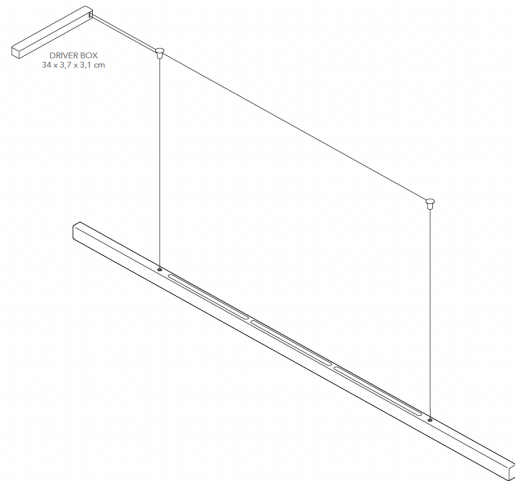

CUSTOM SIZE

Special sizes are available at an additional cost of +10% of the size above the desired length. Please notice availability only on selected materials.

CUSTOM WIRE POSITION

Custom Wire position is available at an additional cost of +10% of the total cost of the lamp.