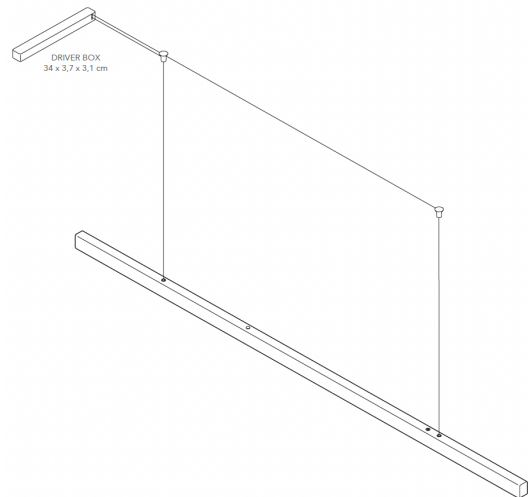

CUSTOM SIZE

Special sizes are available at an additional cost of +10% of the size above the desired length. Please notice availability only on selected materials.

CUSTOM WIRE POSITION

Custom Wire position is available at an additional cost of +10% of the total cost of the lamp.