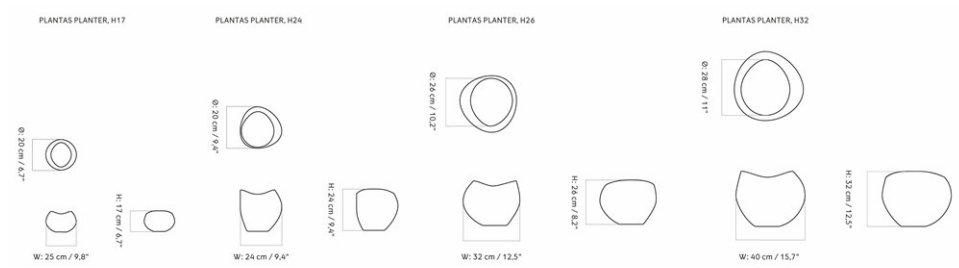

PLANTAS PLANTER

Designed by *Audo*

MASTER SKU
COLLI

4840000PIM
1-2

CARE INSTRUCTIONS

Discover our product care guide for comprehensive care instructions.

[Download](#)

DESCRIPTION

Find more information in the dedicated product fact sheet for this product.

STOCK OPTION

SKU	VARIANT	COLLI	INCL. VAT EUR	EXCL. VAT EUR
4838649	H32 cm	1	405,00	338,90
4837649	H26 cm	1	240,00	200,83
4836649	H24 cm	2	175,00	146,44
4835649	H17 cm	2	160,00	133,89