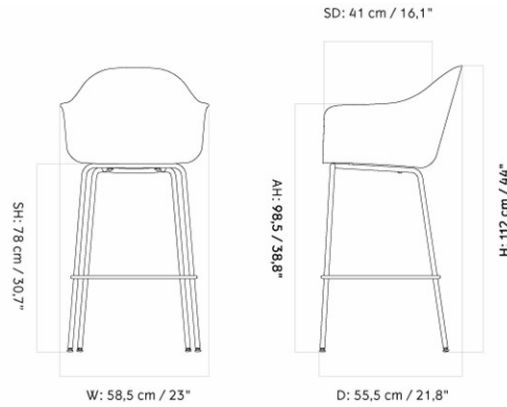

HARBOUR BAR CHAIR, UPHOLSTERED SHELL

Designed by *Norm Architects*

MASTER SKU	9345000PIM
COLLI	1
DIMENSIONS	H: 112 cm W: 58.5 cm
	D: 55.5 cm
	SH: 78 cm SD: 41 cm
	AH: 98.5 cm

CARE INSTRUCTIONS

Discover our product care guide for comprehensive care instructions.

[Download](#)

Find more information in the dedicated product fact sheet for this product.

DESCRIPTION

SPEC OPTIONS

MASTER SKU	VARIANT	INCL. VAT EUR	EXCL. VAT EUR
9345000PIM	Price Category - PC0T <i>Audo Bouclé, Audo / Autumn, Kvadrat</i>	710,00	594,13
9345000PIM	Price Category - PC1T <i>Barnum Bouclé, Audo / Champion, JAB / Illusion, Nevotex / Hot Madison, JAB / Maple, Kvadrat / Remix, Kvadrat / Re-wool, Kvadrat / Logan, Yarn Collective</i>	845,00	707,10
9345000PIM	Price Category - PC2T <i>Canvas 2, Kvadrat / Clay, Sahco, Kvadrat / Fiord, Kvadrat / Hallingdal 65, Kvadrat / Moss, Sahco, Kvadrat / Reflect, Kvadrat / Savanna, Kvadrat / Steelcut Trio 3, Kvadrat / Oaxaca, Kvadrat / Keiga, Kvadrat</i>	1.085,00	907,93
9345000PIM	Price Category - PC3T <i>Arctic, Jab / Safire, Sahco, Kvadrat / Vidar 4, Kvadrat / Zero, Sahco, Kvadrat / Baru, Kvadrat / Cifrado, Kvadrat / Serpentine, Kvadrat</i>	1.315,00	1.100,39
9345000PIM	Price Category - PC4T <i>Grand Mohair, Danish Art Weaving / Lupo, Dedar</i>	1.395,00	1.167,34
9345000PIM	Price Category - PC0L <i>Sierra, Camo</i>	1.075,00	899,56
9345000PIM	Price Category - PC1L <i>Dakar, Nevotex / Ultra, Sørensen</i>	1.260,00	1.054,37
9345000PIM	Price Category - PC2L <i>Dunes, Sørensen / Nuance, Sørensen</i>	1.460,00	1.221,73
9345000PIM	Price Category - PC3L	1.770,00	1.481,14
9345000PIM	Price Category - PC4L	2.430,00	2.033,42