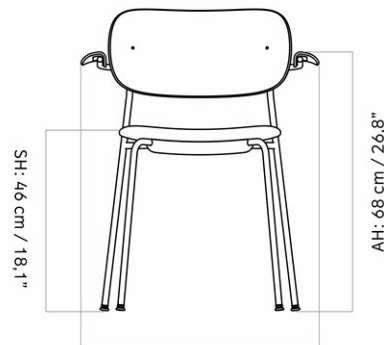

CO DINING CHAIR W/ARMREST, BLACK BASE, OAK SEAT / BACK

Designed by *Norm Architects*

W: 62 cm / 24,4"