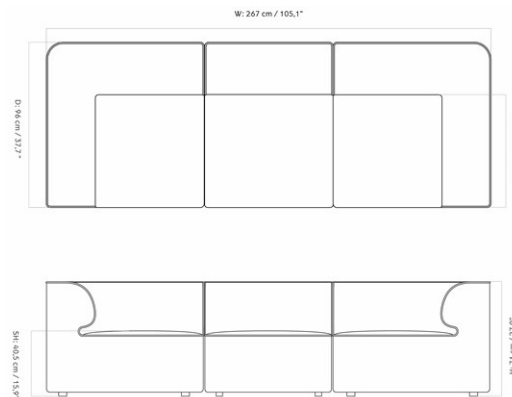

EAVE MODULAR SOFA 96, 3 SEATER, CONFIGURATION 2

Designed by *Norm Architects*

MASTER SKU	9987120PIM
COLLI	1
DIMENSIONS	H: 71 cm W: 267 cm
	D: 96 cm
	SH: 40.5 cm SD: 66 cm
	AH: 71 cm

CARE INSTRUCTIONS

Discover our product care guide for comprehensive care instructions.

[Download](#)

DESCRIPTION

Find more information in the dedicated product fact sheet for this product.

SPEC OPTIONS

MASTER SKU	VARIANT	INCL. VAT EUR	EXCL. VAT EUR
9987120PIM	Price Category - PC4T <i>Grand Mohair, Danish Art Weaving / Lupo, Dedar</i>	8.030,00	6.719,50
9987120PIM	Price Category - PC3T <i>Arctic, Jab / Safire, Sahco, Kvadrat / Vidar 4, Kvadrat / Zero, Sahco, Kvadrat / Baru, Kvadrat / Cifrado, Kvadrat / Serpentine, Kvadrat</i>	7.375,00	6.171,40
9987120PIM	Price Category - PC2T <i>Canvas 2, Kvadrat / Clay, Sahco, Kvadrat / Fiord, Kvadrat / Hallingdal 65, Kvadrat / Moss, Sahco, Kvadrat / Reflect, Kvadrat / Savanna, Kvadrat / Steelcut Trio 3, Kvadrat / Avalon 2, Kvadrat / Oaxaca, Kvadrat / Keiga, Kvadrat</i>	6.695,00	5.602,38
9987120PIM	Price Category - PC1T <i>Barnum Bouclé, Audo / Champion, JAB / Illusion, Nevotex / Hot Madison, JAB / Maple, Kvadrat / Remix, Kvadrat / Re-wool, Kvadrat / Logan, Yarn Collective</i>	5.335,00	4.464,33
9987120PIM	Price Category - PC0T <i>Audo Bouclé, Audo / Autumn, Kvadrat</i>	4.670,00	3.907,86