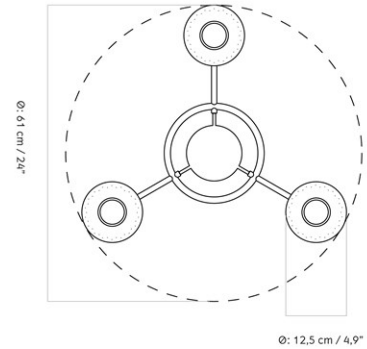

COLLECTOR CHANDELIER 3
Designed by *Bergboms*

MASTER SKU
COLLI
DIMENSIONS

1393000PIM
1
H: 25 cm   W: 61 cm
D: 61 cm
Ø: 61, cm

CARE INSTRUCTIONS
DESCRIPTION

Discover our product care guide for comprehensive care instructions. Find more information in the dedicated product fact sheet for this product.

STOCK OPTION

SKU	VARIANT	INCL. VAT EUR	EXCL. VAT EUR
1394649	Crème	980,00	820,06