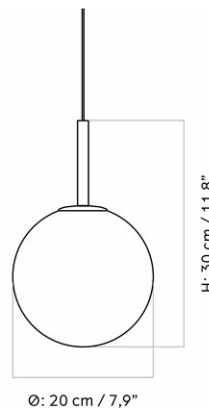

TR BULB PENDANT

Designed by *Tim Rundle*

MASTER SKU 1490000PIM
COLLI 1
DIMENSIONS H: 30 cm Ø: 20, cm

CARE INSTRUCTIONS

Discover our product care guide for comprehensive care instructions.

[Download](#)

DESCRIPTION

Find more information in the dedicated product fact sheet for this product.

STOCK OPTION

SKU	VARIANT	INCL. VAT EUR	EXCL. VAT EUR
1493939	Matt Bulb - H22 cm - Brushed Brass	285,00	238,49
1493639	Matt Bulb - H22 cm - Black	245,00	205,02