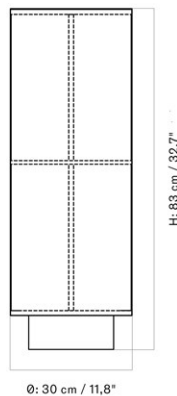

HASHIRA FLOOR LAMP, H83 CM / 32.6"

Designed by *Norm Architects*

MASTER SKU
COLLI
DIMENSIONS

1507000PIM
1
Ø: 30, cm

CARE INSTRUCTIONS

Discover our product care guide for comprehensive care instructions.

[Download](#)

DESCRIPTION

Find more information in the dedicated product fact sheet for this product.

STOCK OPTION

SKU	VARIANT	INCL. VAT EUR	EXCL. VAT EUR
1501699	Raw	870,00	728,02