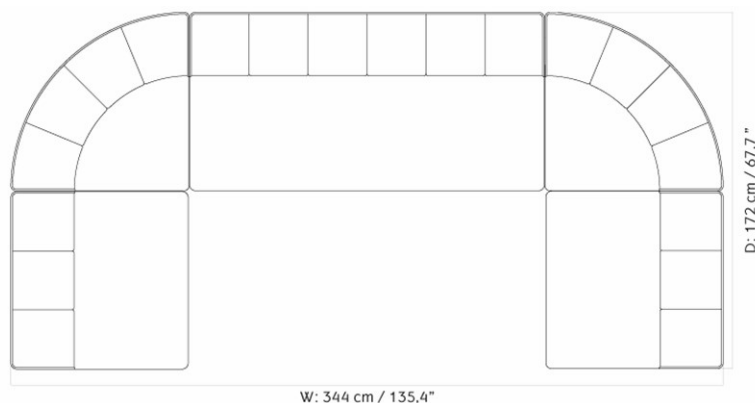

FURNITURE

Seating

MODULAR SOFAS

EAVE SEAMLINE MODULAR SOFA, 4-SEATER, CONFIGURATION 2

Designed by *Norm Architects*

MASTER SKU	9989600PIM	CARE INSTRUCTIONS	Discover our product care guide for comprehensive care instructions.
COLLI	1		Download
DIMENSIONS	H: 71 cm W: 344 cm D: 177 cm	DESCRIPTION	Find more information in the dedicated product fact sheet for this product.
	SH: 40.5 cm SD: 56 cm AH: 71 cm		