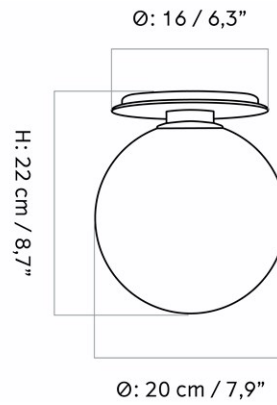

TR BULB CEILING/WALL LAMP

Designed by *Tim Rundle*

MASTER SKU 1464000PIM
COLLI 1
DIMENSIONS H: 22 cm Ø: 16, cm

CARE INSTRUCTIONS

Discover our product care guide for comprehensive care instructions.

[Download](#)

DESCRIPTION

Find more information in the dedicated product fact sheet for this product.

STOCK OPTION

SKU	VARIANT	INCL. VAT EUR	EXCL. VAT EUR
1494639	Matt Bulb - Black	215,00	179,91
1464639	Matt Bulb - Brushed Brass	400,00	334,72