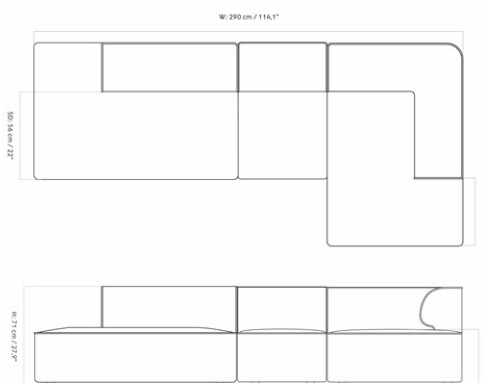

EAVE MODULAR SOFA 86, 3 SEATER, CONFIGURATION 9

Designed by *Norm Architects*

MASTER SKU	9986620PIM
COLLI	1
DIMENSIONS	H: 71 cm W: 290 cm
	D: 129 cm
	SH: 40.5 cm SD: 56 cm
	AH: 71 cm

CARE INSTRUCTIONS

Discover our product care guide for comprehensive care instructions.

[Download](#)

DESCRIPTION

Find more information in the dedicated product fact sheet for this product.

SPEC OPTIONS

MASTER SKU	VARIANT	INCL. VAT EUR	EXCL. VAT EUR
9986620PIM	Price Category - PC4T <i>Grand Mohair, Danish Art Weaving / Lupo, Dedar</i>	7.670,00	6.418,26
9986620PIM	Price Category - PC3T <i>Arctic, Jab / Safire, Sahco, Kvadrat / Vidar 4, Kvadrat / Zero, Sahco, Kvadrat / Baru, Kvadrat / Cifrado, Kvadrat / Serpentine, Kvadrat</i>	6.980,00	5.840,86
9986620PIM	Price Category - PC2T <i>Canvas 2, Kvadrat / Clay, Sahco, Kvadrat / Fiord, Kvadrat / Hallingdal 65, Kvadrat / Moss, Sahco, Kvadrat / Reflect, Kvadrat / Savanna, Kvadrat / Steelcut Trio 3, Kvadrat / Avalon 2, Kvadrat / Oaxaca, Kvadrat / Keiga, Kvadrat</i>	6.245,00	5.225,82
9986620PIM	Price Category - PC1T <i>Barnum Bouclé, Audo / Champion, JAB / Illusion, Nevotex / Hot Madison, JAB / Maple, Kvadrat / Remix, Kvadrat / Re-wool, Kvadrat / Logan, Yarn Collective</i>	5.350,00	4.476,88
9986620PIM	Price Category - PC0T <i>Audo Bouclé, Audo / Autumn, Kvadrat</i>	4.705,00	3.937,14