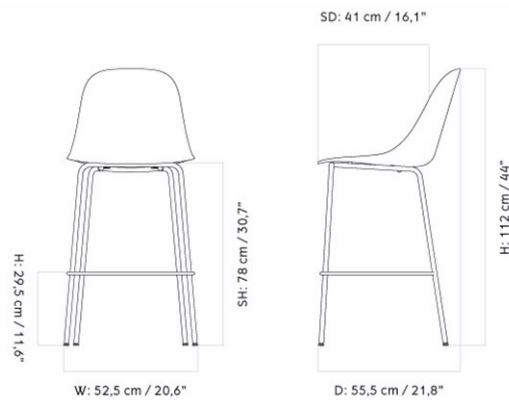

HARBOUR SIDE BAR CHAIR, UPHOLSTERED SHELL

Designed by *Norm Architects*

MASTER SKU	9280000PIM	
COLLI	1	
DIMENSIONS	H: 112 cm	W: 52.5 cm
	D: 55.5 cm	
	SH: 78 cm	SD: 41 cm

CARE INSTRUCTIONS

Discover our product care guide for comprehensive care instructions.

[Download](#)

Find more information in the dedicated product fact sheet for this product.

DESCRIPTION

SPEC OPTIONS

MASTER SKU	VARIANT	INCL. VAT EUR	EXCL. VAT EUR
9280000PIM	Price Category - PC0T <i>Audo Bouclé, Audo / Autumn, Kvadrat</i>	645,00	539,74
9280000PIM	Price Category - PC1T <i>Barnum Bouclé, Audo / Champion, JAB / Illusion, Nevotex / Hot Madison, JAB / Maple, Kvadrat / Remix, Kvadrat / Re-wool, Kvadrat / Logan, Yarn Collective</i>	740,00	619,23
9280000PIM	Price Category - PC2T <i>Canvas 2, Kvadrat / Clay, Sahco, Kvadrat / Fiord, Kvadrat / Hallingdal 65, Kvadrat / Moss, Sahco, Kvadrat / Reflect, Kvadrat / Savanna, Kvadrat / Steelcut Trio 3, Kvadrat / Oaxaca, Kvadrat / Keiga, Kvadrat</i>	940,00	786,59
9280000PIM	Price Category - PC3T <i>Arctic, Jab / Safire, Sahco, Kvadrat / Vidar 4, Kvadrat / Zero, Sahco, Kvadrat / Baru, Kvadrat / Cifrado, Kvadrat / Serpentine, Kvadrat</i>	1.165,00	974,87
9280000PIM	Price Category - PC4T <i>Grand Mohair, Danish Art Weaving / Lupo, Dedar</i>	1.220,00	1.020,90
9280000PIM	Price Category - PC0L <i>Sierra, Camo</i>	1.140,00	953,95
9280000PIM	Price Category - PC1L <i>Dakar, Nevotex / Ultra, Sørensen</i>	1.195,00	999,98
9280000PIM	Price Category - PC2L <i>Dunes, Sørensen / Nuance, Sørensen</i>	1.275,00	1.066,92
9280000PIM	Price Category - PC3L	1.545,00	1.292,86
9280000PIM	Price Category - PC4L	2.105,00	1.761,46