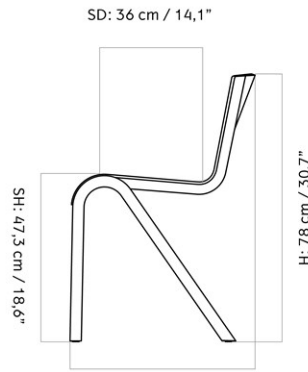

SH: 47,3 cm / 18,6"

SD: 36 cm / 14,1"

D: 50 cm / 19,7"

H: 78 cm / 30,7"

SW: 41,5 cm / 16,4"

MASTER SKU	8201100PIM		
COLLI	1		
DIMENSIONS	H: 78 cm	W: 47.5 cm	
	D: 50 cm		
	SH: 47.3 cm	SD: 36 cm	

CARE INSTRUCTIONS

Discover our product care guide for comprehensive care instructions.

[Download](#)

DESCRIPTION

Find more information in the dedicated product fact sheet for this product.

SPEC OPTIONS

MASTER SKU	VARIANT	INCL. VAT EUR	EXCL. VAT EUR
8201100PIM	Dependent On Selected Oak	390,00	326,35

QUICK SHIP

SKU	VARIANT	INCL. VAT EUR	EXCL. VAT EUR
8201100-00ZZZZZZ	Natural oak	390,00	326,35
8201100-01ZZZZZZ	Red stained oak	390,00	326,35
8201100-02ZZZZZZ	Black	390,00	326,35