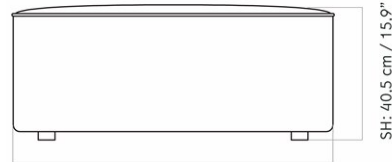

EAVE MODULAR SOFA 96, POUF

Designed by *Norm Architects*

MASTER SKU	9953100PIM	CARE INSTRUCTIONS	Discover our product care guide for comprehensive care instructions.
COLLI	1		Download
DIMENSIONS	H: 40 cm D: 96 cm SH: 40.5 cm	DESCRIPTION	Find more information in the dedicated product fact sheet for this product.
	W: 96 cm		