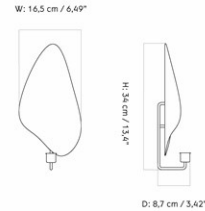

FLAMBEAU CANDLEHOLDER COLLECTION

Designed by *Kroeyer-Saetter-Lassen*

Table H30

Table H34

Wall H34

MASTER SKU
COLLI

4804000PIM
2

CARE INSTRUCTIONS

Discover our product care guide for comprehensive care instructions.

[Download](#)

DESCRIPTION

Find more information in the dedicated product fact sheet for this product.

STOCK OPTION

SKU	VARIANT	INCL. VAT EUR	EXCL. VAT EUR
4805859	Wall - 40 cm - Bronzed Brass/Grey	190,00	158,99
4803859	Table - 34 cm - Bronzed Brass/Grey	135,00	112,97
4807859	Wall - 34 cm - Bronzed Brass/Grey	95,00	79,50
4807539	Wall - 34 cm - Black/Polished Brass	125,00	104,60
4805539	Wall - 40 cm - Black/Polished Brass	190,00	158,99
4804859	Table - 30 cm - Bronzed Brass/Grey	135,00	112,97
4804539	Table - 30 cm - Black/Polished Brass	150,00	125,52
4803539	Table - 34 cm - Black/Polished Brass	180,00	150,62