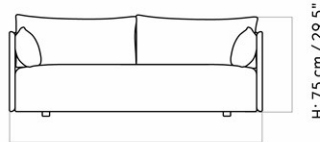

OFFSET LOOSE COVER FOR 2-SEATER

Designed by *Norm Architects*

W: 178 cm / 70.1"

H: 75 cm / 29.5"