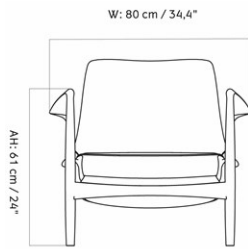

THE SEAL LOUNGE CHAIR, NATURAL OAK BASE, LOW BACK
 Designed by *Ib Kofod-Larsen Design*

MASTER SKU	1225000PIM
COLLI	1
DIMENSIONS	H: 73 cm W: 80 cm
	D: 77 cm
	SH: 40 cm SD: 53 cm
	AH: 61 cm

CARE INSTRUCTIONS