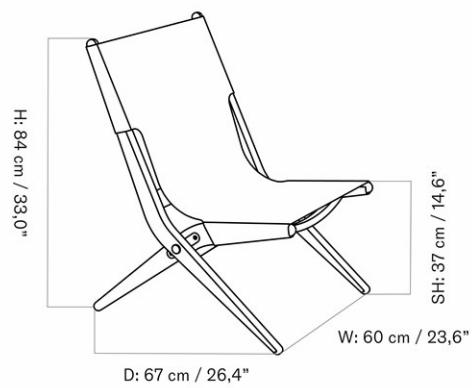

SAXE LOUNGE CHAIR

Designed by *Mogens Lassen*

MASTER SKU	BL581100PIM
COLLI	1
DIMENSIONS	H: 84 cm W: 60 cm
	D: 67 cm
	SH: 37 cm

CARE INSTRUCTIONS

Discover our product care guide for comprehensive care instructions.