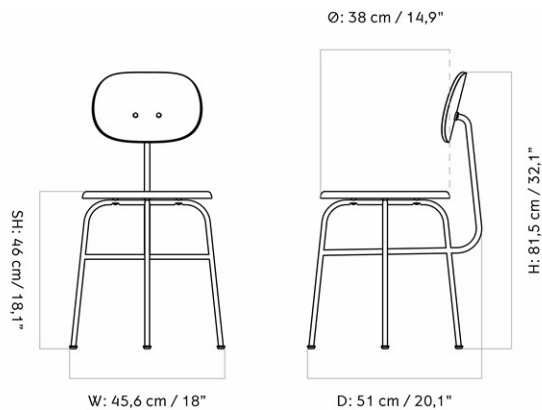

AFTERROOM DINING CHAIR PLUS, BLACK BASE, VENEER SEAT AND BACK

Designed by *Afteroom*

MASTER SKU	8482039PIM
COLLI	1
DIMENSIONS	H: 82.5 cm W: 45.5 cm
	D: 51 cm
	SH: 45 cm SD: 38 cm

CARE INSTRUCTIONS

Discover our product care guide for comprehensive care instructions.

[Download](#)

DESCRIPTION

Find more information in the dedicated product fact sheet for this product.

QUICK SHIP

SKU	VARIANT	INCL. VAT EUR	EXCL. VAT EUR
8482039	Natural Oak	430,00	359,82
8482539	Black	430,00	359,82
8482849	Dark Stained Oak	440,00	368,19