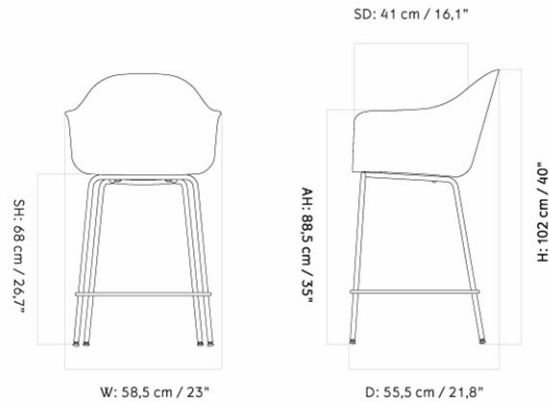

HARBOUR COUNTER CHAIR, UPHOLSTERED SHELL

Designed by *Norm Architects*

MASTER SKU	9343000PIM	
COLLI	1	
DIMENSIONS	H: 102 cm	W: 58.5 cm
	D: 55.5 cm	
	SH: 68 cm	SD: 41 cm
	AH: 88.5 cm	

CARE INSTRUCTIONS

Discover our product care guide for comprehensive care instructions.

[Download](#)

Find more information in the dedicated product fact sheet for this product.

DESCRIPTION

SPEC OPTIONS

MASTER SKU	VARIANT	INCL. VAT EUR	EXCL. VAT EUR
9343000PIM	Price Category - PC0T <i>Audo Bouclé, Audo / Autumn, Kvadrat</i>	710,00	594,13
9343000PIM	Price Category - PC1T <i>Barnum Bouclé, Audo / Champion, JAB / Illusion, Nevotex / Hot Madison, JAB / Maple, Kvadrat / Remix, Kvadrat / Re-wool, Kvadrat / Logan, Yarn Collective</i>	845,00	707,10
9343000PIM	Price Category - PC2T <i>Canvas 2, Kvadrat / Clay, Sahco, Kvadrat / Fiord, Kvadrat / Hallingdal 65, Kvadrat / Moss, Sahco, Kvadrat / Reflect, Kvadrat / Savanna, Kvadrat / Steelcut Trio 3, Kvadrat / Oaxaca, Kvadrat / Keiga, Kvadrat</i>	1.060,00	887,01
9343000PIM	Price Category - PC3T <i>Arctic, Jab / Safire, Sahco, Kvadrat / Vidar 4, Kvadrat / Zero, Sahco, Kvadrat / Baru, Kvadrat / Cifrado, Kvadrat / Serpentine, Kvadrat</i>	1.315,00	1.100,39
9343000PIM	Price Category - PC4T <i>Grand Mohair, Danish Art Weaving / Lupo, Dedar</i>	1.395,00	1.167,34
9343000PIM	Price Category - PC0L <i>Sierra, Camo</i>	1.260,00	1.054,37
9343000PIM	Price Category - PC1L <i>Dakar, Nevotex / Ultra, Sørensen</i>	1.290,00	1.079,47
9343000PIM	Price Category - PC2L <i>Dunes, Sørensen / Nuance, Sørensen</i>	1.460,00	1.221,73
9343000PIM	Price Category - PC3L	1.770,00	1.481,14
9343000PIM	Price Category - PC4L	2.430,00	2.033,42