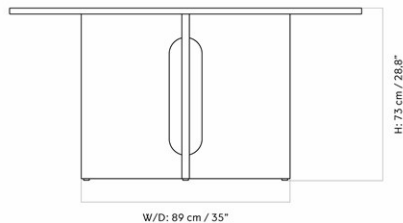

ANDROGYNE DINING TABLE ROUND, Ø150 CM / 59"

Designed by *Danielle Siggerud*

MASTER SKU	1183001PIM
COLLI	1
DIMENSIONS	H: 73 cm
	D: 150 cm
	Ø: 150, cm

CARE INSTRUCTIONS

Discover our product care guide for comprehensive care instructions.