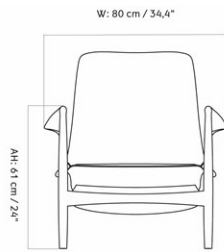

THE SEAL LOUNGE CHAIR, WALNUT BASE, HIGH BACK
Designed by *Ib Kofod-Larsen Design*

MASTER SKU	1224000PIM
COLLI	1
DIMENSIONS	H: 92 cm W: 80 cm
	D: 82 cm
	SH: 40 cm SD: 53 cm
	AH: 61 cm

CARE INSTRUCTIONS

Discover our product care guide for comprehensive care instructions.

[Download](#)

Find more information in the dedicated product fact sheet for this product.

DESCRIPTION

SPEC OPTIONS

MASTER SKU	VARIANT	INCL. VAT EUR	EXCL. VAT EUR
1224000PIM	Price Category - PC0T <i>Audo Bouclé, Audo / Autumn, Kvadrat</i>	5.555,00	4.648,42
1224000PIM	Price Category - PC1T <i>Barnum Bouclé, Audo / Champion, JAB / Illusion, Nevotex / Hot Madison, JAB / Remix, Kvadrat / Re-wool, Kvadrat / Logan, Yarn Collective</i>	5.760,00	4.819,97
1224000PIM	Price Category - PC2T <i>Canvas 2, Kvadrat / Clay, Sahco, Kvadrat / Fiord, Kvadrat / Hallingdal 65, Kvadrat / Moss, Sahco, Kvadrat / Reflect, Kvadrat / Savanna, Kvadrat / Steelcut Trio 3, Kvadrat / Oaxaca, Kvadrat / Keiga, Kvadrat</i>	5.985,00	5.008,25
1224000PIM	Price Category - PC3T <i>Arctic, Jab / Safire, Sahco, Kvadrat / Vidar 4, Kvadrat / Zero, Sahco, Kvadrat / Baru, Kvadrat / Cifrado, Kvadrat / Serpentine, Kvadrat</i>	6.215,00	5.200,71
1224000PIM	Price Category - PC4T <i>Grand Mohair, Danish Art Weaving / Lupo, Dedar</i>	6.510,00	5.447,57
1224000PIM	Price Category - PC1L <i>Dakar, Nevotex / Envy, Sørensen / Ultra, Sørensen</i>	6.350,00	5.313,68
1224000PIM	Price Category - PC2L <i>Dunes, Sørensen / Nuance, Sørensen</i>	6.575,00	5.501,96
1224000PIM	Price Category - PC3L	6.805,00	5.694,42
1224000PIM	Price Category - PC4L	7.100,00	5.941,28