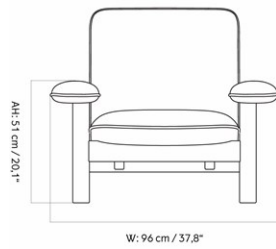

BRASILIA LOUNGE CHAIR, NATURAL OAK BASE

Designed by *Anderssen & Voll*

MASTER SKU	8050000PIM
COLLI	1
DIMENSIONS	H: 82 cm W: 96 cm
	D: 84 cm
	SH: 39 cm SD: 52 cm
	AH: 51 cm

CARE INSTRUCTIONS

Discover our product care guide for comprehensive care instructions.

[Download](#)

Find more information in the dedicated product fact sheet for this product.

DESCRIPTION

SPEC OPTIONS

MASTER SKU	VARIANT	INCL. VAT EUR	EXCL. VAT EUR
8050000PIM	Price Category - PC0T <i>Audo Bouclé, Audo / Autumn, Kvadrat</i>	2.135,00	1.786,57
8050000PIM	Price Category - PC1T <i>Barnum Bouclé, Audo / Champion, JAB / Illusion, Nevotex / Hot Madison, JAB / Maple, Kvadrat / Remix, Kvadrat / Re-wool, Kvadrat / Logan, Yarn Collective</i>	2.280,00	1.907,90
8050000PIM	Price Category - PC2T <i>Canvas 2, Kvadrat / Clay, Sahco, Kvadrat / Fiord, Kvadrat / Hallingdal 65, Kvadrat / Moss, Sahco, Kvadrat / Reflect, Kvadrat / Savanna, Kvadrat / Steelcut Trio 3, Kvadrat / Avalon 2, Kvadrat / Oaxaca, Kvadrat / Keiga, Kvadrat</i>	2.590,00	2.167,31
8050000PIM	Price Category - PC3T <i>Arctic, Jab / Safire, Sahco, Kvadrat / Vidar 4, Kvadrat / Zero, Sahco, Kvadrat / Baru, Kvadrat / Cifrado, Kvadrat / Serpentine, Kvadrat</i>	2.740,00	2.292,83
8050000PIM	Price Category - PC4T <i>Cabanon Soft, Designers Guild / Grand Mohair, Danish Art Weaving / Lupo, Dedar</i>	2.950,00	2.468,56
8050000PIM	Price Category - PC1L <i>Dakar, Nevotex / Envy, Sørensen / Ultra, Sørensen</i>	3.800,00	3.179,84
8050000PIM	Price Category - PC2L <i>Dunes, Sørensen / Nuance, Sørensen</i>	4.105,00	3.435,06
8050000PIM	Price Category - PC3L <i>Sheepskin Curly, Nevotex</i>	4.255,00	3.560,58
8050000PIM	Price Category - PC4L	4.485,00	3.753,05