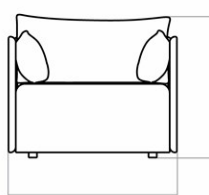

OFFSET SOFA, 1 SEATER

Designed by *Norm Architects*

W: 94 cm / 37"

H: 75 cm / 29,5"