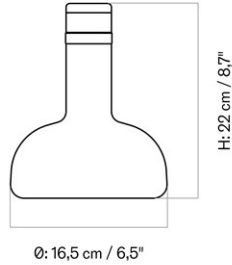

WINE BREATHER DELUXE