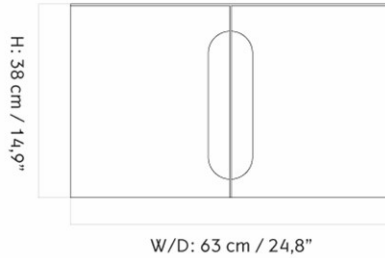

ANDROGYNE SIDE TABLE, Ø63 CM / 24.8", STEEL BASE, STEEL TABLETOP

Designed by *Danielle Siggerud*

MASTER SKU	1159000PIM
COLLI	1
DIMENSIONS	H: 38 cm W: 63 cm
	D: 63 cm
	Ø: 63, cm

CARE INSTRUCTIONS

Discover our product care guide for comprehensive care instructions.

[Download](#)

Find more information in the dedicated product fact sheet for this product.

DESCRIPTION

STOCK OPTION

SKU	VARIANT	INCL. VAT EUR	EXCL. VAT EUR
1159649	Ivory - NEW	430,00	359,82
1159539	Black - NEW	430,00	359,82
1159039	Brushed Steel - NEW	805,00	673,62