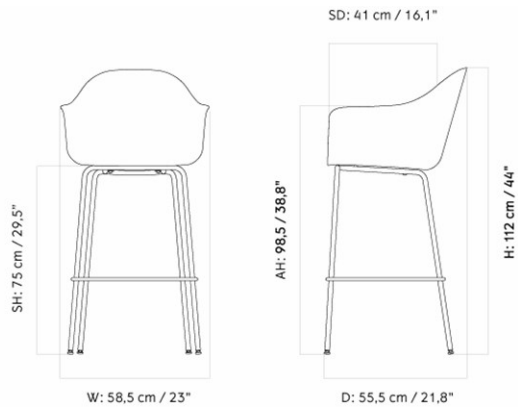

HARBOUR BAR CHAIR, PLASTIC SHELL

Designed by *Norm Architects*

MASTER SKU	9345100PIM	
COLLI	1	
DIMENSIONS	H: 112 cm	W: 58.5 cm
	D: 55.5 cm	
	SH: 75 cm	SD: 41 cm
	AH: 98.5 cm	

CARE INSTRUCTIONS

Discover our product care guide for comprehensive care instructions.