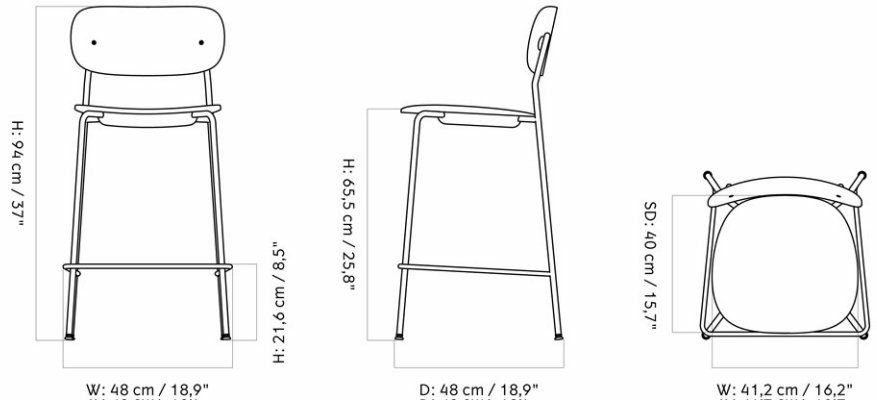

CO COUNTER CHAIR, OAK SEAT AND BACK

Designed by *Norm Architects*

MASTER SKU	1186001PIM
COLLI	1
DIMENSIONS	H: 94.5 cm W: 49.5 cm
	D: 49.5 cm
	SH: 65.5 cm SD: 39.5 cm

CARE INSTRUCTIONS

Discover our product care guide for comprehensive care instructions.

[Download](#)

DESCRIPTION

Find more information in the dedicated product fact sheet for this product.

QUICK SHIP

SKU	VARIANT	INCL. VAT EUR	EXCL. VAT EUR
1179121	Natural Oak	470,00	393,30
1179123	Dark Stained Oak	470,00	393,30
1179122	Black Oak	470,00	393,30