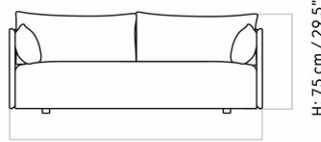

OFFSET SOFA, 2 SEATER

Designed by *Norm Architects*

W: 178 cm / 70.1"

H: 75 cm / 29.5"