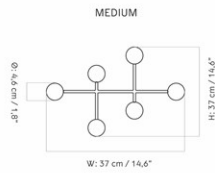

AFTERROOM COAT HANGER

Designed by *Afteroom*

MASTER SKU
COLLI

8900000PIM
2-4

CARE INSTRUCTIONS

Discover our product care guide for comprehensive care instructions.

[Download](#)

DESCRIPTION

Find more information in the dedicated product fact sheet for this product.

STOCK OPTION

SKU	VARIANT	COLLI	INCL. VAT EUR	EXCL. VAT EUR
8920539	Large - Black - NEW	2	175,00	146,44
8910579	Small - Black/Brass	4	80,00	66,94
8910539	Small - Black	4	80,00	66,94
8900639	Medium - White	2	135,00	112,97
8900579	Medium - Black/Brass	2	135,00	112,97
8900539	Medium - Black	2	135,00	112,97