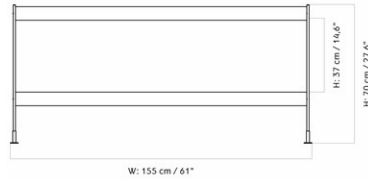

ZET STORAGE SYSTEM, H70 / 27"

Designed by *Kaschkasch*

MASTER SKU 7300000PIM
COLLI 1
DIMENSIONS H: 70 cm D: 40 cm

CARE INSTRUCTIONS

Discover our product care guide for comprehensive care instructions.

[Download](#)

Find more information in the dedicated product fact sheet for this product.

DESCRIPTION

STOCK OPTION

SKU	VARIANT	INCL. VAT EUR	EXCL. VAT EUR
7355849	Black Steel Base - Dark Stained Oak Shelf - H70 cm	925,00	774,04
7355539	Black Steel Base - Black Oak Shelf - H70 cm	925,00	774,04
7355039	Black Steel Base - Natural Oak Shelf - H70 cm	925,00	774,04