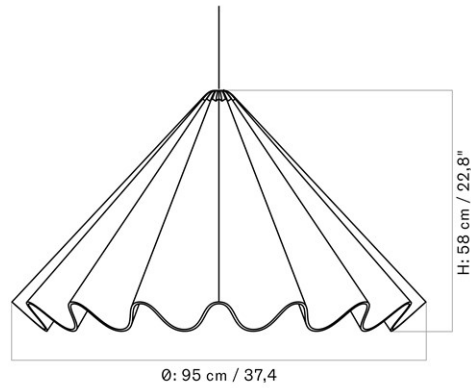

DANCING PENDANT, Ø95 CM / 37.4"

Designed by *Iskos-Berlin*

MASTER SKU 1600000PIM
 COLLI 1
 DIMENSIONS H: 58 cm Ø: 95, cm

CARE INSTRUCTIONS

Discover our product care guide for comprehensive care instructions.