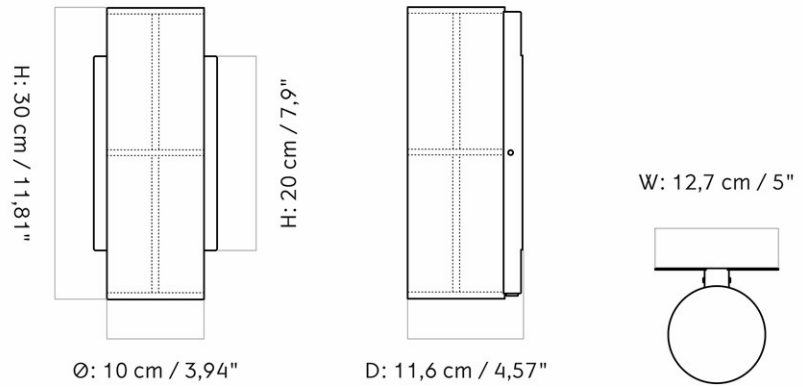

HASHIRA WALL LAMP

Designed by *Norm Architects*

MASTER SKU
COLLI
DIMENSIONS

1506000PIM
2
H: 30 cm   W: 12.7 cm
D: 11.6 cm

CARE INSTRUCTIONS

Discover our product care guide for comprehensive care instructions.

[Download](#)

DESCRIPTION

Find more information in the dedicated product fact sheet for this product.

STOCK OPTION

SKU	VARIANT	INCL. VAT EUR	EXCL. VAT EUR
1506699	Raw	240,00	200,83