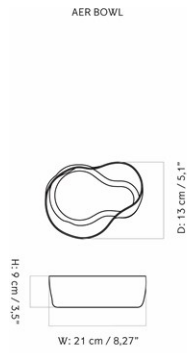

AER COLLECTION

Designed by *Gabriel Tan*

MASTER SKU
COLLI

4730000PIM
1-2

CARE INSTRUCTIONS

Discover our product care guide for comprehensive care instructions.

[Download](#)

DESCRIPTION

Find more information in the dedicated product fact sheet for this product.

STOCK OPTION

SKU	VARIANT	COLLI	INCL. VAT EUR	EXCL. VAT EUR
4735949	H19 cm	2	110,00	92,05
4730949	H9 cm	2	170,00	142,26
4737949	H49 cm	1	320,00	267,78
4736949	H33 cm	1	215,00	179,91