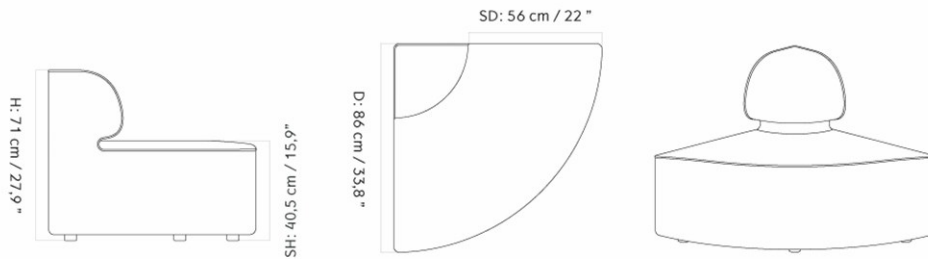

EAVE SEAMLINE MODULAR SOFA 86, CONVEX CORNER

Designed by *Norm Architects*

MASTER SKU	9989000PIM	
COLLI	1	
DIMENSIONS	H: 71 cm	W: 86 cm
	D: 86 cm	
	SH: 40.5 cm	SD: 56 cm
	AH: 71 cm	

CARE INSTRUCTIONS

Discover our product care guide for comprehensive care instructions.