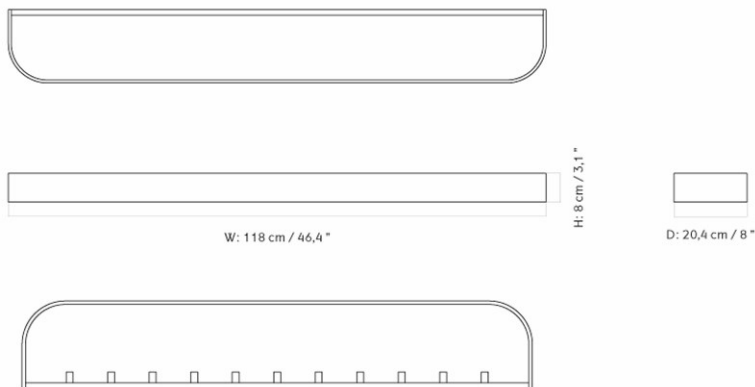

FURNITURE

Shelves & Storage

SHELVING

EPOCH SHELF/RACK, 118

Designed by *Nina Bruun*

MASTER SKU 6210030PIM
COLLI 1
DIMENSIONS H: 8 cm W: 118 cm
D: 20.4 cm

CARE INSTRUCTIONS

Discover our product care guide for comprehensive care instructions.