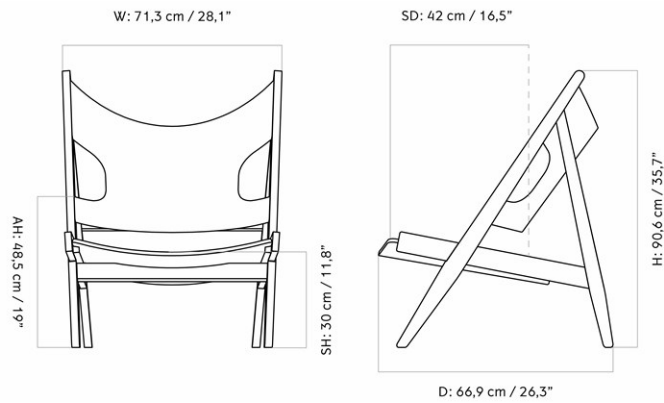

KNITTING LOUNGE CHAIR, WALNUT BASE

Designed by *Ib Kofod-Larsen Design*

MASTER SKU	9682000PIM
COLLI	1
DIMENSIONS	H: 90.6 cm W: 71.3 cm
	D: 66.9 cm
	SH: 30 cm SD: 42 cm
	AH: 48.5 cm

CARE INSTRUCTIONS

Discover our product care guide for comprehensive care instructions.