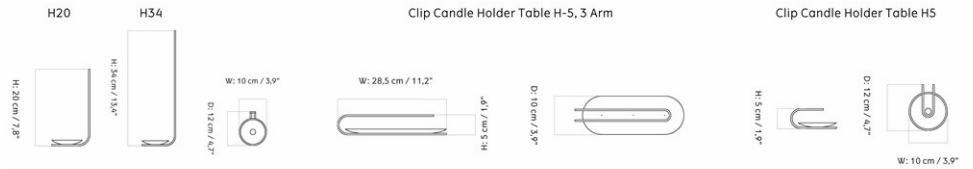

CLIP CANDLEHOLDER

Designed by *Audo*

MASTER SKU
COLLI

4808000PIM
4

CARE INSTRUCTIONS

Discover our product care guide for comprehensive care instructions.

[Download](#)

DESCRIPTION

Find more information in the dedicated product fact sheet for this product.

STOCK OPTION

SKU	VARIANT	INCL. VAT EUR	EXCL. VAT EUR
4823839	Table - 5 cm - Brass	45,00	37,66
4823539	Table - 5 cm - Black	30,00	25,10
4818839	3-arm/Table - 5 cm - Brass	175,00	146,44
4818539	3-arm/Table - 5 cm - Black	80,00	66,94
4809839	Wall - 34 cm - Brass	65,00	54,39
4809539	Wall - 34 cm - Black	55,00	46,02
4808839	Wall - 20 cm - Brass	55,00	46,02
4808539	Wall - 20 cm - Black	34,00	28,45