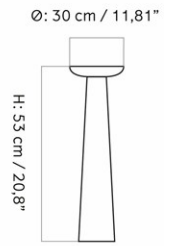

MEIRA OIL LANTERN

Designed by *Kroeyer-Saetter-Lassen*

MASTER SKU
COLLI

4870000PIM
1

CARE INSTRUCTIONS

Discover our product care guide for comprehensive care instructions.

[Download](#)

DESCRIPTION

Find more information in the dedicated product fact sheet for this product.

STOCK OPTION

SKU	VARIANT	INCL. VAT EUR	EXCL. VAT EUR
4854539	H53 cm	230,00	192,46
4853539	H36 cm	200,00	167,36
4852539	H15 cm	175,00	146,44
4851539	H13,5 cm	135,00	112,97