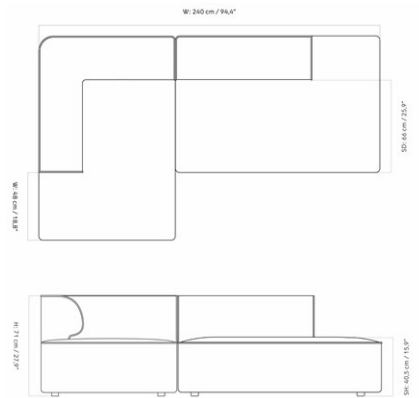

EAVE MODULAR SOFA 96, 2 SEATER, CONFIGURATION 7

Designed by *Norm Architects*

MASTER SKU	9987620PIM
COLLI	1
DIMENSIONS	H: 71 cm W: 240 cm
	D: 144 cm
	SH: 40.5 cm SD: 66 cm
	AH: 71 cm

CARE INSTRUCTIONS

Discover our product care guide for comprehensive care instructions.