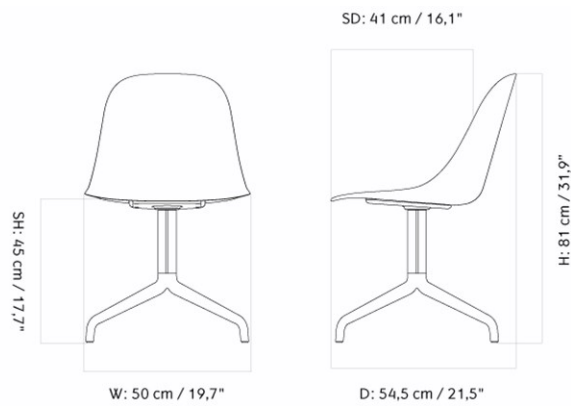

MASTER SKU	8202000PIM		
COLLI	1		
DIMENSIONS	H: 78 cm	W: 47.5 cm	
	D: 50 cm		
	SH: 47.3 cm	SD: 36 cm	

CARE INSTRUCTIONS

Discover our product care guide for comprehensive care instructions.

[Download](#)

DESCRIPTION

HARBOUR SIDE DINING CHAIR, STAR BASE W/SWIVEL, PLASTIC SHELL

Designed by *Norm Architects*

MASTER SKU	9396939PIM	
COLLI	1	
DIMENSIONS	H: 81 cm	W: 50 cm
	D: 54.5 cm	
	SH: 45 cm	SD: 41 cm

CARE INSTRUCTIONS