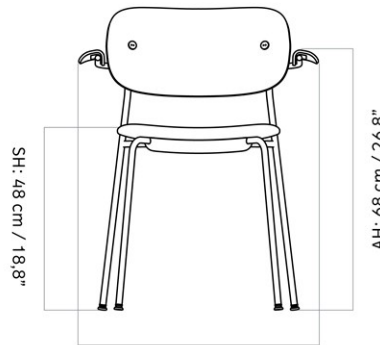

CO DINING CHAIR W/ARMREST, CHROME BASE, UPHOLSTERED SEAT AND BACK

Designed by *Norm Architects*

W: 62 cm / 24,4"