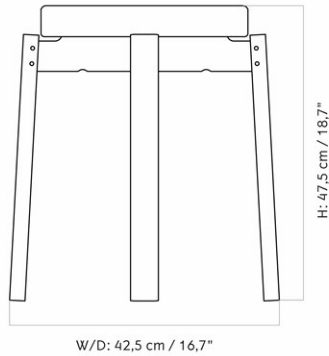

PASSAGE STOOL, WALNUT BASE, UPHOLSTERED SEAT

Designed by *Kroeyer-Saetter-Lassen*

MASTER SKU	1513000PIM
COLLI	1
DIMENSIONS	H: 47.5 cm W: 42.5 cm
	D: 42.5 cm
	SH: 47.5 cm SD: 33.5 cm

CARE INSTRUCTIONS

Discover our product care guide for comprehensive care instructions.

[Download](#)

Find more information in the dedicated product fact sheet for this product.

DESCRIPTION

SPEC OPTIONS

MASTER SKU	VARIANT	INCL. VAT EUR	EXCL. VAT EUR
1513000PIM	Price Category - PC0T <i>Audo Bouclé, Audo / Autumn, Kvadrat</i>	710,00	594,13
1513000PIM	Price Category - PC1T <i>Barnum Bouclé, Audo / Champion, JAB / Illusion, Nevotex / Hot Madison, JAB / Maple, Kvadrat / Remix, Kvadrat / Re-wool, Kvadrat / Logan, Yarn Collective</i>	780,00	652,70
1513000PIM	Price Category - PC2T <i>Canvas 2, Kvadrat / Clay, Sahco, Kvadrat / Fiord, Kvadrat / Hallingdal 65, Kvadrat / Moss, Sahco, Kvadrat / Reflect, Kvadrat / Savanna, Kvadrat / Steelcut Trio 3, Kvadrat / Avalon 2, Kvadrat / Oaxaca, Kvadrat / Keiga, Kvadrat</i>	845,00	707,10
1513000PIM	Price Category - PC3T <i>Arctic, Jab / Safire, Sahco, Kvadrat / Vidar 4, Kvadrat / Zero, Sahco, Kvadrat / Baru, Kvadrat / Cifrado, Kvadrat / Serpentine, Kvadrat</i>	940,00	786,59
1513000PIM	Price Category - PC4T <i>Cabanon Soft, Designers Guild / Grand Mohair, Danish Art Weaving / Lupo, Dedar</i>	995,00	832,62
1513000PIM	Price Category - PC0L <i>Sierra, Camo</i>	710,00	594,13
1513000PIM	Price Category - PC1L <i>Dakar, Nevotex / Envy, Sørensen / Ultra, Sørensen</i>	820,00	686,18
1513000PIM	Price Category - PC2L <i>Dunes, Sørensen / Nuance, Sørensen</i>	910,00	761,49
1513000PIM	Price Category - PC3L	845,00	707,10
1513000PIM	Price Category - PC4L	1.205,00	1.008,34