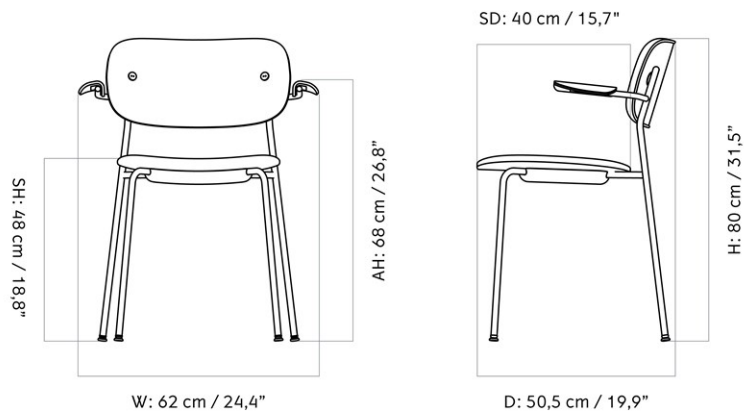

CO DINING CHAIR W/ARMREST, BLACK BASE, UPHOLSTERED SEAT AND BACK

Designed by *Norm Architects*

MASTER SKU
COLLI
DIMENSIONS

1115000PIM
1
H: 80 cm   W: 62 cm
D: 50.5 cm
SH: 48 cm   SD: 39.5 cm
AH: 68 cm

CARE INSTRUCTIONS

Discover our product care guide for comprehensive care instructions.

[Download](#)

Find more information in the dedicated product fact sheet for this product.

DESCRIPTION

SPEC OPTIONS

MASTER SKU	VARIANT	INCL. VAT EUR	EXCL. VAT EUR
1115000PIM	Price Category - PC0T <i>Audo Bouclé, Audo / Autumn, Kvadrat</i>	575,00	481,16
1115000PIM	Price Category - PC1T <i>Barnum Bouclé, Audo / Champion, JAB / Illusion, Nevotex / Hot Madison, JAB / Maple, Kvadrat / Remix, Kvadrat / Re-wool, Kvadrat / Logan, Yarn Collective</i>	655,00	548,10
1115000PIM	Price Category - PC2T <i>Canvas 2, Kvadrat / Clay, Sahco, Kvadrat / Fiord, Kvadrat / Hallingdal 65, Kvadrat / Moss, Sahco, Kvadrat / Reflect, Kvadrat / Savanna, Kvadrat / Steelcut Trio 3, Kvadrat / Avalon 2, Kvadrat / Oaxaca, Kvadrat / Keiga, Kvadrat</i>	790,00	661,07
1115000PIM	Price Category - PC3T <i>Arctic, Jab / Safire, Sahco, Kvadrat / Vidar 4, Kvadrat / Zero, Sahco, Kvadrat / Baru, Kvadrat / Cifrado, Kvadrat / Serpentine, Kvadrat</i>	885,00	740,57
1115000PIM	Price Category - PC4T <i>Cabanon Soft, Designers Guild / Grand Mohair, Danish Art Weaving / Lupo, Dedar</i>	995,00	832,62
1115000PIM	Price Category - PC0L <i>Sierra, Camo</i>	740,00	619,23
1115000PIM	Price Category - PC1L <i>Dakar, Nevotex / Envy, Sørensen / Ultra, Sørensen</i>	805,00	673,62
1115000PIM	Price Category - PC2L <i>Dunes, Sørensen / Nuance, Sørensen</i>	900,00	753,12
1115000PIM	Price Category - PC3L	1.005,00	840,98
1115000PIM	Price Category - PC4L	1.205,00	1.008,34