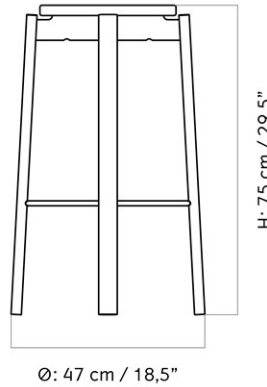

PASSAGE BAR STOOL, WOOD W. RING

Designed by *Kroeyer-Saetter-Lassen*

MASTER SKU	9115000PIM		
COLLI	1		
DIMENSIONS	H: 75 cm	W: 47 cm	
	D: 47 cm		
	Ø: 47, cm	SH: 75 cm	
	SD: 33.5 cm		

CARE INSTRUCTIONS

Discover our product care guide for comprehensive care instructions.