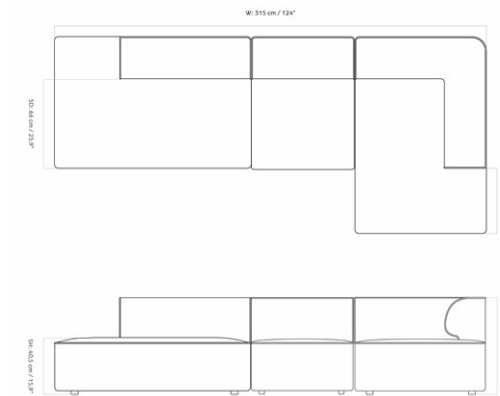

EAVE MODULAR SOFA 96, 3 SEATER, CONFIGURATION 9

Designed by *Norm Architects*

MASTER SKU	9987820PIM		
COLLI	1		
DIMENSIONS	H: 71 cm	W: 315 cm	
	D: 144 cm		
	SH: 40.5 cm	SD: 66 cm	
	AH: 71 cm		

CARE INSTRUCTIONS

Discover our product care guide for comprehensive care instructions.

[Download](#)

DESCRIPTION

Find more information in the dedicated product fact sheet for this product.

SPEC OPTIONS

MASTER SKU	VARIANT	INCL. VAT EUR	EXCL. VAT EUR
9987820PIM	Price Category - PC0T <i>Audo Bouclé, Audo / Autumn, Kvadrat</i>	5.005,00	4.188,18
9987820PIM	Price Category - PC1T <i>Barnum Bouclé, Audo / Champion, JAB / Illusion, Nevotex / Hot Madison, JAB / Maple, Kvadrat / Remix, Kvadrat / Re-wool, Kvadrat / Logan, Yarn Collective</i>	5.655,00	4.732,10
9987820PIM	Price Category - PC2T <i>Canvas 2, Kvadrat / Clay, Sahco, Kvadrat / Fiord, Kvadrat / Hallingdal 65, Kvadrat / Moss, Sahco, Kvadrat / Reflect, Kvadrat / Savanna, Kvadrat / Steelcut Trio 3, Kvadrat / Avalon 2, Kvadrat / Oaxaca, Kvadrat / Keiga, Kvadrat</i>	6.800,00	5.690,24
9987820PIM	Price Category - PC3T <i>Arctic, Jab / Safire, Sahco, Kvadrat / Vidar 4, Kvadrat / Zero, Sahco, Kvadrat / Baru, Kvadrat / Cifrado, Kvadrat / Serpentine, Kvadrat</i>	7.505,00	6.280,18
9987820PIM	Price Category - PC4T <i>Grand Mohair, Danish Art Weaving / Luþo, Dedar</i>	8.170,00	6.836,66