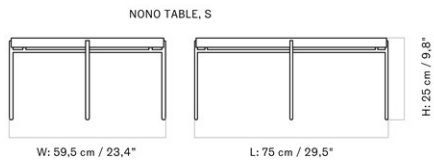

NONO TABLE

Designed by *Note Design Studio*

MASTER SKU
COLLI

8561400PIM
1

CARE INSTRUCTIONS

Discover our product care guide for
comprehensive care instructions.

[Download](#)

DESCRIPTION

Find more information in the dedicated
product fact sheet for this product.

STOCK OPTION

SKU	VARIANT	INCL. VAT EUR	EXCL. VAT EUR
8561939	Large - Brown Glass	845,00	707,10
8561499	Large - Dark Green Glass	845,00	707,10
8560049	Small - Beige Glass	535,00	447,69