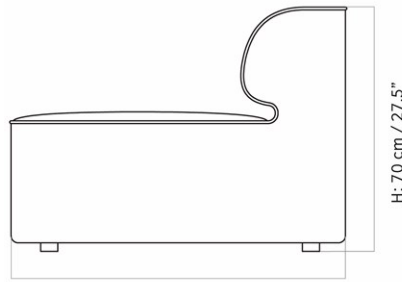

EAVE MODULAR SOFA 96, OPEN SECTION

Designed by *Norm Architects*

D: 96 cm / 37,7"

H: 70 cm / 27,5"