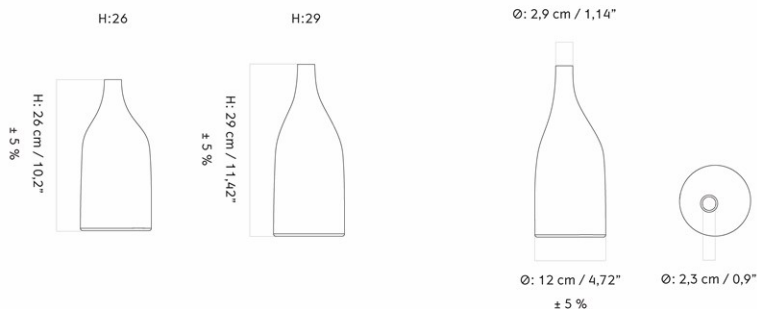

STRANDGADE CARAFE

Designed by *Mathias & Alexander*

MASTER SKU
COLLI

4480000PIM
1

CARE INSTRUCTIONS

Discover our product care guide for comprehensive care instructions.

[Download](#)

DESCRIPTION

Find more information in the dedicated product fact sheet for this product.

STOCK OPTION

SKU	VARIANT	INCL. VAT EUR	EXCL. VAT EUR
4481949	H29 cm - Smoke	65,00	54,39
4480002	H26 cm - Clear	60,00	50,21