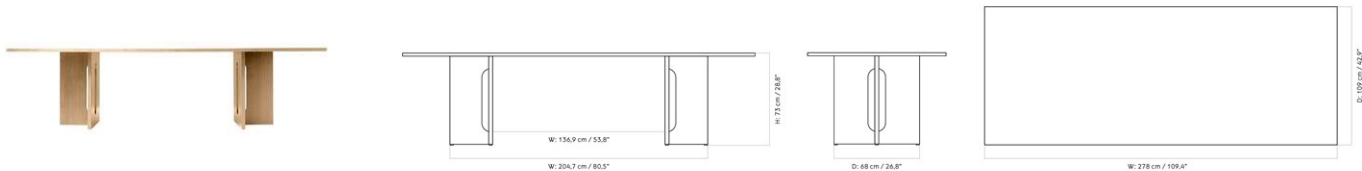

ANDROGYNE DINING TABLE RECTANGULAR, L278 CM / 109.4"

Designed by *Danielle Siggerud*

MASTER SKU 1185001PIM
 COLLI 1
 DIMENSIONS H: 73.5 cm W: 278 cm
 D: 109 cm

CARE INSTRUCTIONS

Discover our product care guide for comprehensive care instructions.