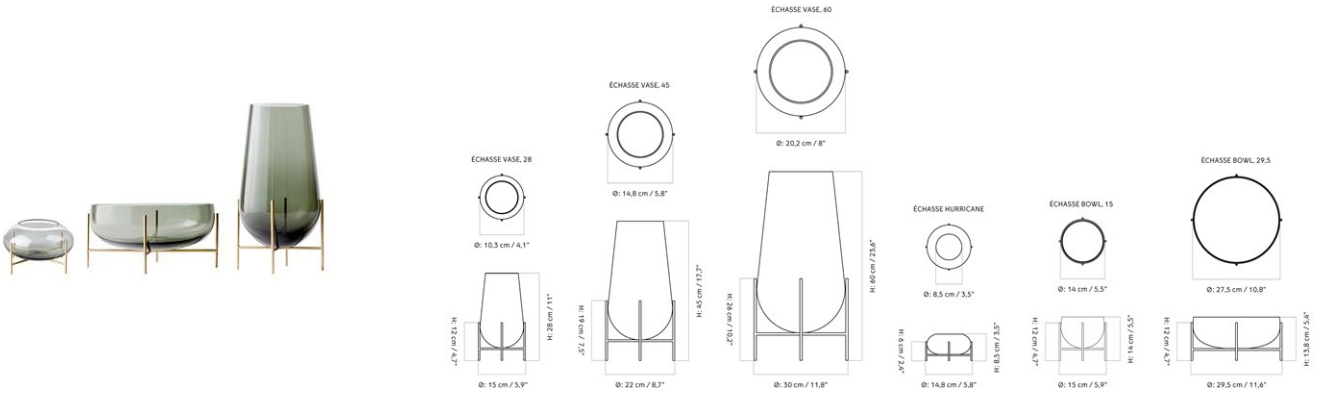

ECHASSE COLLECTION

Designed by *Theresa Rand*

MASTER SKU
COLLI

4790000PIM
1-2

CARE INSTRUCTIONS

Discover our product care guide for comprehensive care instructions.

[Download](#)

DESCRIPTION

Find more information in the dedicated product fact sheet for this product.

STOCK OPTION

SKU	VARIANT	COLLI	INCL. VAT EUR	EXCL. VAT EUR
4799949	Bowl - Ø15 cm - Smoke/Brushed Brass	2	95,00	79,50
4798949	Bowl - Ø29,5 cm - Smoke/Brushed Brass	1	280,00	234,30
4797949	Vase - H60 cm - Smoke/Brushed Brass	1	575,00	481,16
4797929	Vase - H60 cm - Amber/Bronzed Brass	1	575,00	481,16
4796949	Vase - H45 cm - Smoke/Brushed Brass	1	375,00	313,80
4795949	Vase - H28 cm - Smoke/Brushed Brass	2	200,00	167,36