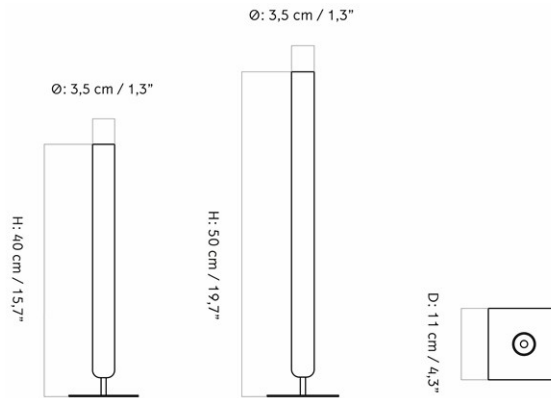

STANCE VASE

Designed by *Colin King Studio LLC*

MASTER SKU
COLLI

4780000PIM
2

CARE INSTRUCTIONS

Discover our product care guide for
comprehensive care instructions.

DESCRIPTION

[Download](#)

Find more information in the dedicated
product fact sheet for this product.

STOCK OPTION

SKU	VARIANT	INCL. VAT EUR	EXCL. VAT EUR
4785859	H50 cm	240,00	200,83
4784859	H40 cm	230,00	192,46