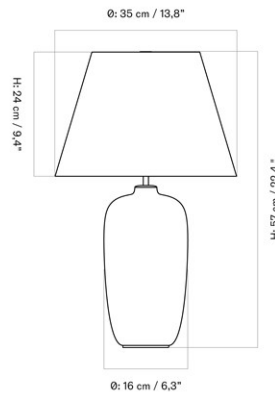

TORSO TABLE LAMP, H57 CM / 22.4"
Designed by *Kroeyer-Saetter-Lassen*

MASTER SKU 1280001PIM
COLLI 1
DIMENSIONS H: 57 cm Ø: 16, cm

CARE INSTRUCTIONS

Discover our product care guide for comprehensive care instructions.

[Download](#)

DESCRIPTION

Find more information in the dedicated product fact sheet for this product.

STOCK OPTION

SKU	VARIANT	INCL. VAT EUR	EXCL. VAT EUR
1284539	Black/Off-White	415,00	347,27