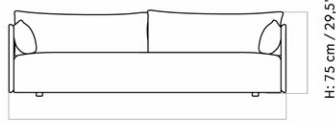

OFFSET SOFA, 3 SEATER

Designed by *Norm Architects*

W: 228 cm / 89.8"

H: 75 cm / 29.5"