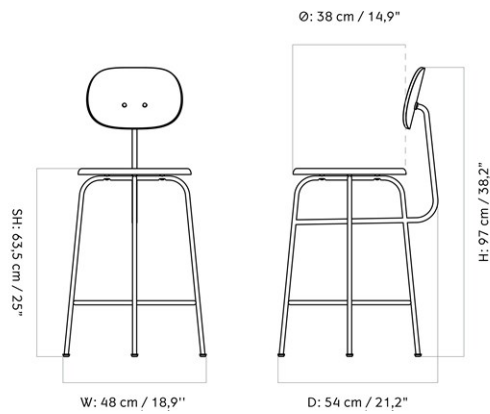

AFTERROOM COUNTER CHAIR PLUS, BLACK BASE, VENEER SEAT AND BACK

Designed by *Afteroom*

MASTER SKU	8484039PIM
COLLI	1
DIMENSIONS	H: 97.5 cm W: 48 cm
	D: 54 cm
	SH: 63 cm SD: 38 cm

CARE INSTRUCTIONS

Discover our product care guide for comprehensive care instructions.

[Download](#)

DESCRIPTION

Find more information in the dedicated product fact sheet for this product.

QUICK SHIP

SKU	VARIANT	INCL. VAT EUR	EXCL. VAT EUR
8484039	Natural Oak	495,00	414,22
8484539	Black	495,00	414,22
8484849	Dark Stained Oak	510,00	426,77