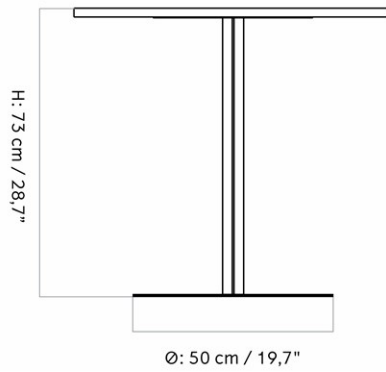

HARBOUR COLUMN DINING TABLE, ROUND BASE, Ø80 CM

Designed by *Norm Architects*

MASTER SKU
COLLI
DIMENSIONS

9320001PIM
1
H: 73 cm   Ø: 80, cm

CARE INSTRUCTIONS

Discover our product care guide for comprehensive care instructions.

[Download](#)

Find more information in the dedicated product fact sheet for this product.

DESCRIPTION

STOCK OPTION

SKU	VARIANT	INCL. VAT EUR	EXCL. VAT EUR
9305049	Black Steel Round Base - Ceramic	1.810,00	1.514,61
9305149	Black Steel Round Base - Charcoal Linoleum Top	795,00	665,26
9305139	Black Steel Round Base - Kunis Breccia Stone	1.290,00	1.079,47
9305659	Black Steel Round Base - Estremoz Marble Off White Top	1.090,00	912,11
9305539	Black Steel Round Base - Black Painted Oak Veneer Top	795,00	665,26