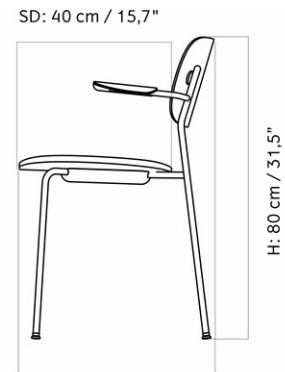

D: 50,5 cm / 19,9"

MASTER SKU
COLLI
DIMENSIONS

1165101PIM
1
H: 80 cm
D: 50.5 cm
SH: 46 cm
AH: 68 cm

W: 62 cm
SD: 40 cm

CARE INSTRUCTIONS
DESCRIPTION

Discover our product care guide for comprehensive care instructions. Find more information in the dedicated product fact sheet for this product.

QUICK SHIP

SKU	VARIANT	INCL. VAT EUR	EXCL. VAT EUR
1176019	Natural oak	470,00	393,30
1176849	Dark stained oak	470,00	393,30
1176539	Black oak	470,00	393,30