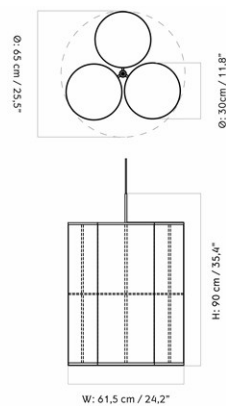

HASHIRA PENDANT, CLUSTER, Ø65 CM / 25.5"

Designed by *Norm Architects*

MASTER SKU
COLLI
DIMENSIONS

1510000PIM
1-2
H: 90 cm   W: 61.5 cm
Ø: 65, cm

CARE INSTRUCTIONS

Discover our product care guide for comprehensive care instructions.

DESCRIPTION

[Download](#)

Find more information in the dedicated product fact sheet for this product.

STOCK OPTION

SKU	VARIANT	COLLI	INCL. VAT EUR	EXCL. VAT EUR
1505699	Raw	1	2.175,00	1.820,04