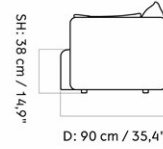

OFFSET LOOSE COVER FOR 3-SEATER

Designed by *Norm Architects*

MASTER SKU
COLLI
DIMENSIONS

9852012PIM
1
H: 59 cm   W: 228 cm
D: 90 cm
SH: 38 cm

CARE INSTRUCTIONS

Discover our product care guide for comprehensive care instructions.

[Download](#)

Find more information in the dedicated product fact sheet for this product.

DESCRIPTION

QUICK SHIP

SKU	VARIANT	INCL. VAT EUR	EXCL. VAT EUR
9854143	Cover For 3-Seater - Yarn Collective, Flint - NEW	1.330,00	1.112,94
9854142	Cover For 3-Seater - Yarn Collective, Sand - NEW	1.330,00	1.112,94
9854141	Cover For 3-Seater - Yarn Collective, Jasmine - NEW	1.330,00	1.112,94
9854012	Cover For 3-Seater - Audo Linen, Poppy Seed	1.100,00	920,48
9854011	Cover For 3-Seater - Audo Linen, Wheat	1.100,00	920,48
9854010	Cover For 3-Seater - Audo Linen, Oat	1.100,00	920,48