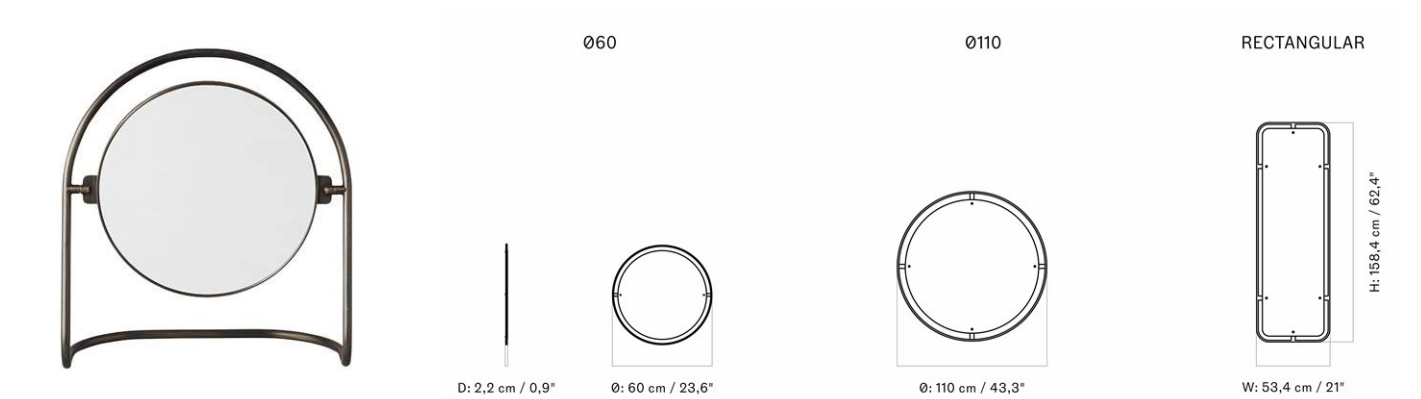

NIMBUS MIRROR

Designed by *Kroeyer-Saetter-Lassen*

MASTER SKU
COLLI

8030000PIM
1

CARE INSTRUCTIONS

Discover our product care guide for
comprehensive care instructions.

[Download](#)

DESCRIPTION

Find more information in the dedicated
product fact sheet for this product.

STOCK OPTION

SKU	VARIANT	INCL. VAT EUR	EXCL. VAT EUR
8033859	Table - H25,7 cm - Bronzed brass	175,00	146,44
8033839	Table - H25,7 cm - Polished Brass	175,00	146,44
8032859	Wall - 158,4 x 53,4 cm - Bronzed brass	1.125,00	941,40
8032839	Wall - 158,4 x 53,4 cm - Polished Brass	1.125,00	941,40
8031859	Wall - Ø110 cm - Bronzed brass	1.125,00	941,40
8031839	Wall - Ø110 cm - Polished Brass	1.125,00	941,40
8030859	Wall - Ø60 cm - Bronzed brass	565,00	472,79
8030839	Wall - Ø60 cm - Polished Brass	565,00	472,79