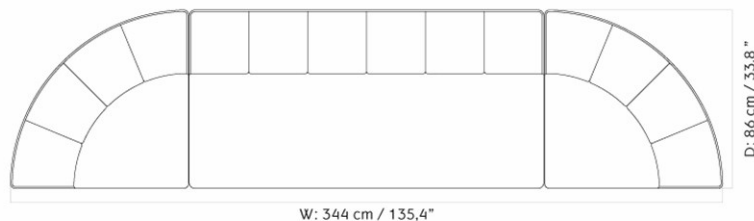

EAVE SEAMLINE MODULAR SOFA 86, 4-SEATER, CONFIGURATION 1

Designed by *Norm Architects*

MASTER SKU	9989500PIM	CARE INSTRUCTIONS	Discover our product care guide for comprehensive care instructions.
COLLI	1		Download
DIMENSIONS	H: 71 cm W: 344 cm D: 86 cm SH: 40.5 cm SD: 56 cm AH: 71 cm	DESCRIPTION	Find more information in the dedicated product fact sheet for this product.

SPEC OPTIONS

MASTER SKU	VARIANT	INCL. VAT EUR	EXCL. VAT EUR
9989500PIM	Price Category - PC0T - NEW <i>Audo Bouclé, Audo / Autumn, Kvadrat</i>	5.970,00	4.995,70
9989500PIM	Price Category - PC1T - NEW <i>Barnum Bouclé, Audo / Re-wool, Kvadrat / Logan, Yarn Collective</i>	6.695,00	5.602,38
9989500PIM	Price Category - PC2T - NEW <i>Clay, Sahco, Kvadrat / Fiord, Kvadrat / Hallingdal 65, Kvadrat / Moss, Sahco, Kvadrat / Savanna, Kvadrat / Oaxaca, Kvadrat / Keiga, Kvadrat</i>	7.540,00	6.309,47
9989500PIM	Price Category - PC3T - NEW <i>Arctic, Jab / Safire, Sahco, Kvadrat / Vidar 4, Kvadrat / Zero, Sahco, Kvadrat / Baru, Kvadrat / Cifrado, Kvadrat / Serpentine, Kvadrat</i>	8.385,00	7.016,57
9989500PIM	Price Category - PC4T - NEW <i>Lupo, Dedar</i>	9.235,00	7.727,85