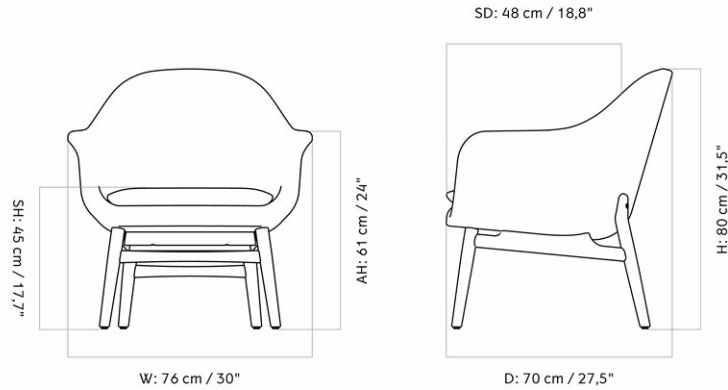

HARBOUR LOUNGE CHAIR, OAK BASE

Designed by *Norm Architects*

MASTER SKU	9255100PIM
COLLI	1
DIMENSIONS	H: 80 cm W: 76 cm D: 70 cm
	SH: 45 cm SD: 48 cm AH: 61 cm

CARE INSTRUCTIONS

Discover our product care guide for comprehensive care instructions.