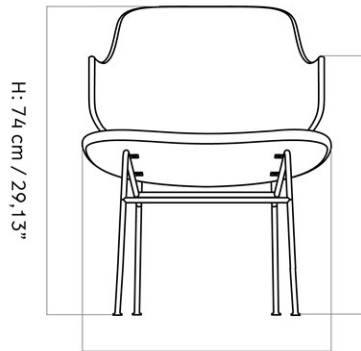

THE PENGUIN LOUNGE CHAIR, UPHOLSTERED SEAT, NATURAL OAK BACK
 Designed by *Ib Kofod-Larsen Design*

W: 56 cm / 22,05"

D: 64 cm / 25,2"

MASTER SKU	1202000PIM
COLLI	1
DIMENSIONS	H: 74 cm W: 56 cm
	D: 64 cm
	SH: 42 cm SD: 44.5 cm
	AH: 62.5 cm