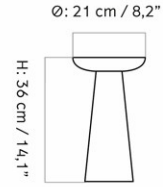

MEIRA OIL LANTERN

Designed by *Kroeyer-Saetter-Lassen*

MASTER SKU
COLLI

4870000PIM
1

CARE INSTRUCTIONS

Discover our product care guide for comprehensive care instructions.

[Download](#)

DESCRIPTION

Find more information in the dedicated product fact sheet for this product.

STOCK OPTION

SKU	VARIANT	INCL. VAT EUR	EXCL. VAT EUR
4854539	H53 cm	230,00	192,46
4853539	H36 cm	200,00	167,36
4852539	H15 cm	175,00	146,44
4851539	H13,5 cm	135,00	112,97