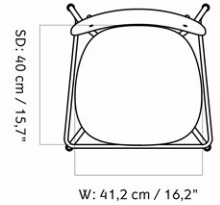

CO COUNTER CHAIR, UPHOLSTERED SEAT, OAK BACK

Designed by *Norm Architects*

MASTER SKU	1184000PIM		
COLLI	1		
DIMENSIONS	H: 94.5 cm	W: 49.5 cm	
	D: 49.5 cm		
	SH: 68.5 cm	SD: 39.5 cm	

CARE INSTRUCTIONS

Discover our product care guide for comprehensive care instructions.

[Download](#)

DESCRIPTION

Find more information in the dedicated product fact sheet for this product.

SPEC OPTIONS

MASTER SKU	VARIANT	INCL. VAT EUR	EXCL. VAT EUR
1184000PIM	Price Category - PC0T <i>Audo Bouclé, Audo / Autumn, Kvadrat</i>	510,00	426,77
1184000PIM	Price Category - PC1T <i>Barnum Bouclé, Audo / Champion, JAB / Illusion, Nevotex / Hot Madison, JAB / Maple, Kvadrat / Remix, Kvadrat / Re-wool, Kvadrat / Logan, Yarn Collective</i>	590,00	493,71
1184000PIM	Price Category - PC2T <i>Canvas 2, Kvadrat / Clay, Sahco, Kvadrat / Fiord, Kvadrat / Hallingdal 65, Kvadrat / Moss, Sahco, Kvadrat / Reflect, Kvadrat / Savanna, Kvadrat / Steelcut Trio 3, Kvadrat / Avalon 2, Kvadrat / Oaxaca, Kvadrat / Keiga, Kvadrat</i>	655,00	548,10
1184000PIM	Price Category - PC3T <i>Arctic, Jab / Safire, Sahco, Kvadrat / Vidar 4, Kvadrat / Zero, Sahco, Kvadrat / Baru, Kvadrat / Cifrado, Kvadrat / Serpentine, Kvadrat</i>	725,00	606,68
1184000PIM	Price Category - PC4T <i>Cabanon Soft, Designers Guild / Grand Mohair, Danish Art Weaving / Lupo, Dedar</i>	820,00	686,18
1184000PIM	Price Category - PC0L <i>Sierra, Camo</i>	575,00	481,16
1184000PIM	Price Category - PC1L <i>Dakar, Nevotex / Envy, Sørensen / Ultra, Sørensen</i>	630,00	527,18
1184000PIM	Price Category - PC2L <i>Dunes, Sørensen / Nuance, Sørensen</i>	725,00	606,68
1184000PIM	Price Category - PC3L	820,00	686,18
1184000PIM	Price Category - PC4L	995,00	832,62