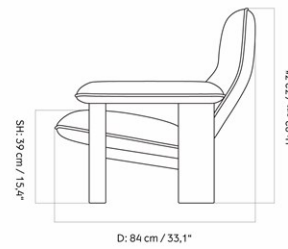

BRASILIA LOUNGE CHAIR, DARK STAINED OAK BASE

Designed by *Anderssen & Voll*

MASTER SKU	8051000PIM		
COLLI	1		
DIMENSIONS	H: 82 cm	W: 96 cm	
	D: 84 cm		
	SH: 39 cm	SD: 52 cm	
	AH: 51 cm		

CARE INSTRUCTIONS

BRASILIA LOUNGE CHAIR, NATURAL OAK BASE

Designed by *Anderssen & Voll*

MASTER SKU	8050000PIM
COLLI	1
DIMENSIONS	H: 82 cm W: 96 cm
	D: 84 cm
	SH: 39 cm SD: 52 cm
	AH: 51 cm

CARE INSTRUCTIONS

Discover our product care guide for comprehensive care instructions.