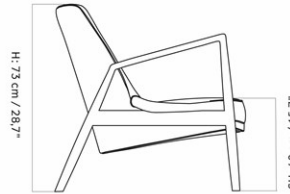

THE SEAL LOUNGE CHAIR, WALNUT BASE, LOW BACK
 Designed by *Ib Kofod-Larsen Design*

MASTER SKU	1226000PIM
COLLI	1
DIMENSIONS	H: 73 cm W: 80 cm
	D: 77 cm
	SH: 40 cm SD: 53 cm
	AH: 61 cm

CARE INSTRUCTIONS

Discover our product care guide for comprehensive care instructions.