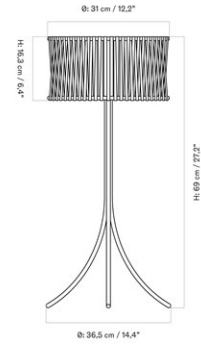

PLANTER, 69