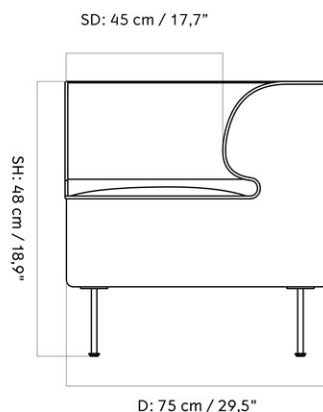

EAVE DINING SOFA CORNER

Designed by *Norm Architects*

MASTER SKU	9973000PIM
COLLI	1
DIMENSIONS	H: 79 cm W: 75 cm
	D: 75 cm
	SH: 48 cm SD: 45 cm
	AH: 71 cm

CARE INSTRUCTIONS

Discover our product care guide for comprehensive care instructions.

[Download](#)

Find more information in the dedicated product fact sheet for this product.

DESCRIPTION

SPEC OPTIONS

MASTER SKU	VARIANT	INCL. VAT EUR	EXCL. VAT EUR
9973000PIM	Price Category - PC0T <i>Audo Bouclé, Audo / Autumn, Kvadrat</i>	1.610,00	1.347,25
9973000PIM	Price Category - PC1T <i>Barnum Bouclé, Audo / Champion, JAB / Illusion, Nevotex / Hot Madison, JAB / Maple, Kvadrat / Remix, Kvadrat / Re-wool, Kvadrat / Logan, Yarn Collective</i>	1.825,00	1.527,16
9973000PIM	Price Category - PC2T <i>Canvas 2, Kvadrat / Clay, Sahco, Kvadrat / Fiord, Kvadrat / Hallingdal 65, Kvadrat / Moss, Sahco, Kvadrat / Reflect, Kvadrat / Savanna, Kvadrat / Steelcut Trio 3, Kvadrat / Avalon 2, Kvadrat / Oaxaca, Kvadrat / Keiga, Kvadrat</i>	2.320,00	1.941,38
9973000PIM	Price Category - PC3T <i>Arctic, Jab / Safire, Sahco, Kvadrat / Vidar 4, Kvadrat / Zero, Sahco, Kvadrat / Baru, Kvadrat / Cifrado, Kvadrat / Serpentine, Kvadrat</i>	2.590,00	2.167,31
9973000PIM	Price Category - PC4T <i>Grand Mohair, Danish Art Weaving / Lupo, Dedar</i>	2.780,00	2.326,30