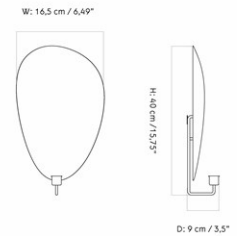

FLAMBEAU CANDLEHOLDER COLLECTION

Designed by *Kroeyer-Saetter-Lassen*

Table H30

Table H34

Wall H34

Wall H40

MASTER SKU
COLLI

4804000PIM
2

CARE INSTRUCTIONS

Discover our product care guide for comprehensive care instructions.

[Download](#)

DESCRIPTION

Find more information in the dedicated product fact sheet for this product.

STOCK OPTION

SKU	VARIANT	INCL. VAT EUR	EXCL. VAT EUR
4805859	Wall - 40 cm - Bronzed Brass/Grey	190,00	158,99
4803859	Table - 34 cm - Bronzed Brass/Grey	135,00	112,97
4807859	Wall - 34 cm - Bronzed Brass/Grey	95,00	79,50
4807539	Wall - 34 cm - Black/Polished Brass	125,00	104,60
4805539	Wall - 40 cm - Black/Polished Brass	190,00	158,99
4804859	Table - 30 cm - Bronzed Brass/Grey	135,00	112,97
4804539	Table - 30 cm - Black/Polished Brass	150,00	125,52
4803539	Table - 34 cm - Black/Polished Brass	180,00	150,62