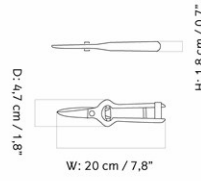

OUTDOOR TOOLS

Designed by *Audo*

Plant Shear

MASTER SKU
COLLI

486000PIM
1

CARE INSTRUCTIONS

DESCRIPTION

Discover our product care guide for comprehensive care instructions. Find more information in the dedicated product fact sheet for this product.

STOCK OPTION

SKU	VARIANT	INCL. VAT EUR	EXCL. VAT EUR
4862039	Shears	105,00	87,86
4861039	Pruner	135,00	112,97
4860099	Set of 3	240,00	200,83