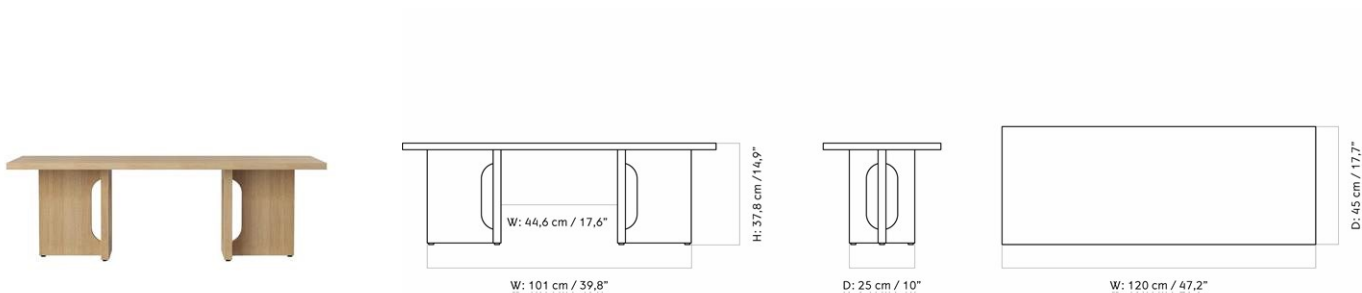

ANDROGYNE LOUNGE TABLE, WOOD BASE, WOOD TABLETOP

Designed by *Danielle Siggerud*

MASTER SKU

1184801PIM

CARE INSTRUCTIONS

Discover our product care guide for comprehensive care instructions.

COLLI

1

DIMENSIONS

H: 37.8 cm

W: 120 cm

DESCRIPTION

[Download](#)

Find more information in the dedicated product fact sheet for this product.

D: 45 cm

STOCK OPTION

SKU	VARIANT	INCL. VAT EUR	EXCL. VAT EUR
1184879	Walnut	1.325,00	1.108,76
1184849	Dark Stained Oak	925,00	774,04
1184039	Natural Oak	925,00	774,04