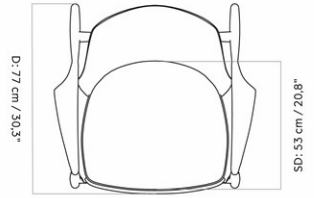

THE SEAL LOUNGE CHAIR, NATURAL OAK BASE, LOW BACK
 Designed by *Ib Kofod-Larsen Design*

MASTER SKU	1225000PIM
COLLI	1
DIMENSIONS	H: 73 cm W: 80 cm
	D: 77 cm
	SH: 40 cm SD: 53 cm
	AH: 61 cm

CARE INSTRUCTIONS