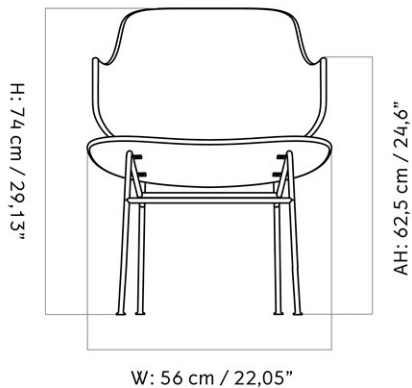

THE PENGUIN LOUNGE CHAIR, WOODEN SEAT AND BACK
Designed by *Ib Kofod-Larsen Design*

MASTER SKU	1203020PIM		
COLLI	1		
DIMENSIONS	H: 74 cm	W: 56 cm	
	D: 64 cm		
	SH: 42 cm	AH: 59.3 cm	

CARE INSTRUCTIONS

Discover our product care guide for comprehensive care instructions. Find more information in the dedicated product fact sheet for this product.

DESCRIPTION

QUICK SHIP

SKU	VARIANT	INCL. VAT EUR	EXCL. VAT EUR
1203025	Oiled Natural Oak	845,00	707,10
1203026	Oiled Walnut	910,00	761,49