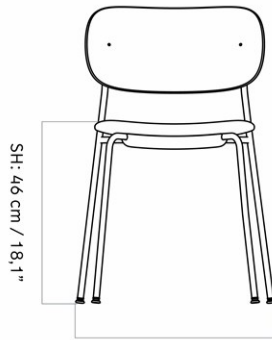

CO DINING CHAIR, OUTDOOR, RECYCLED PLASTIC
Designed by *Norm Architects*

W: 52 cm / 20,5"