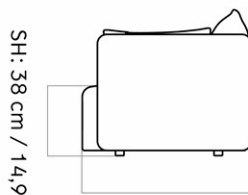

SH: 38 cm / 14,9"

D: 90 cm / 35,4"

SD: 62 cm / 24,4"