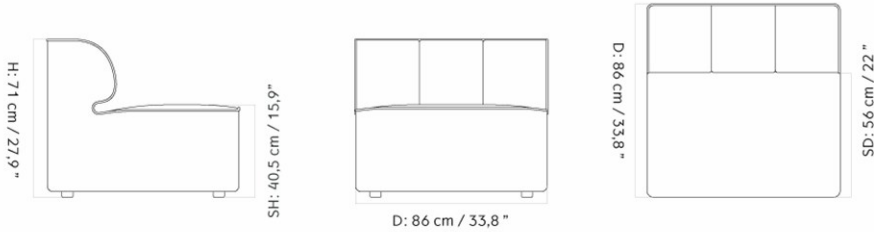

EAVE SEAMLINE MODULAR SOFA 86, OPEN SECTION

Designed by *Norm Architects*

MASTER SKU	9988400PIM
COLLI	1
DIMENSIONS	H: 71 cm W: 86 cm
	D: 86 cm
	SH: 40.5 cm SD: 56 cm
	AH: 71 cm

CARE INSTRUCTIONS

Discover our product care guide for comprehensive care instructions.

[Download](#)

Find more information in the dedicated product fact sheet for this product.

DESCRIPTION

SPEC OPTIONS

MASTER SKU	VARIANT	INCL. VAT EUR	EXCL. VAT EUR
9988400PIM	Price Category - PC0T - NEW <i>Audo Bouclé, Audo / Autumn, Kvadrat</i>	1.355,00	1.133,86
9988400PIM	Price Category - PC1T - NEW <i>Barnum Bouclé, Audo / Re-wool, Kvadrat / Logan, Yarn Collective</i>	1.545,00	1.292,86
9988400PIM	Price Category - PC2T - NEW <i>Clay, Sahco, Kvadrat / Fiord, Kvadrat / Hallingdal 65, Kvadrat / Moss, Sahco, Kvadrat / Savanna, Kvadrat / Oaxaca, Kvadrat / Keiga, Kvadrat</i>	1.920,00	1.606,66
9988400PIM	Price Category - PC3T - NEW <i>Arctic, Jab / Safire, Sahco, Kvadrat / Vidar 4, Kvadrat / Zero, Sahco, Kvadrat / Baru, Kvadrat / Cifrado, Kvadrat / Serpentine, Kvadrat</i>	2.120,00	1.774,02
9988400PIM	Price Category - PC4T - NEW <i>Lupo, Dedar</i>	2.280,00	1.907,90