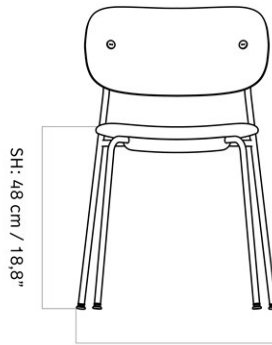

CO DINING CHAIR, BLACK BASE, UPHOLSTERED SEAT AND BACK

Designed by *Norm Architects*

W: 52 cm / 20,5"

SD: 40 cm / 15,7"