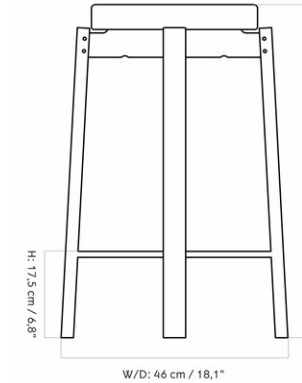

PASSAGE COUNTER STOOL, WALNUT BASE, UPHOLSTERED SEAT, BRASS RING

Designed by *Kroeyer-Saetter-Lassen*

MASTER SKU	1513100PIM	
COLLI	1	
DIMENSIONS	H: 66 cm	W: 46 cm
	D: 46 cm	
	SH: 66 cm	SD: 33.5 cm

CARE INSTRUCTIONS

Discover our product care guide for comprehensive care instructions.

[Download](#)

Find more information in the dedicated product fact sheet for this product.

DESCRIPTION

SPEC OPTIONS

MASTER SKU	VARIANT	INCL. VAT EUR	EXCL. VAT EUR
1513100PIM	Price Category - PC0T <i>Audo Bouclé, Audo / Autumn, Kvadrat</i>	925,00	774,04
1513100PIM	Price Category - PC1T <i>Barnum Bouclé, Audo / Champion, JAB / Illusion, Nevotex / Hot Madison, JAB / Maple, Kvadrat / Remix, Kvadrat / Re-wool, Kvadrat / Logan, Yarn Collective</i>	1.005,00	840,98
1513100PIM	Price Category - PC2T <i>Canvas 2, Kvadrat / Clay, Sahco, Kvadrat / Fiord, Kvadrat / Hallingdal 65, Kvadrat / Moss, Sahco, Kvadrat / Reflect, Kvadrat / Savanna, Kvadrat / Steelcut Trio 3, Kvadrat / Avalon 2, Kvadrat / Oaxaca, Kvadrat / Keiga, Kvadrat</i>	1.075,00	899,56
1513100PIM	Price Category - PC3T <i>Arctic, Jab / Safire, Sahco, Kvadrat / Vidar 4, Kvadrat / Zero, Sahco, Kvadrat / Baru, Kvadrat / Cifrado, Kvadrat / Serpentine, Kvadrat</i>	1.165,00	974,87
1513100PIM	Price Category - PC4T <i>Cabanon Soft, Designers Guild / Grand Mohair, Danish Art Weaving / Lupo, Dedar</i>	1.220,00	1.020,90
1513100PIM	Price Category - PC0L <i>Sierra, Camo</i>	925,00	774,04
1513100PIM	Price Category - PC1L <i>Dakar, Nevotex / Envy, Sørensen / Ultra, Sørensen</i>	1.035,00	866,09
1513100PIM	Price Category - PC2L <i>Dunes, Sørensen / Nuance, Sørensen</i>	1.140,00	953,95
1513100PIM	Price Category - PC3L	1.220,00	1.020,90
1513100PIM	Price Category - PC4L	1.420,00	1.188,26