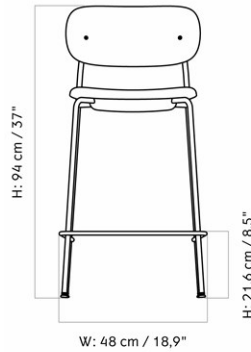

CO COUNTER CHAIR, UPHOLSTERED SEAT, OAK BACK

Designed by *Norm Architects*

MASTER SKU	1184000PIM		
COLLI	1		
DIMENSIONS	H: 94.5 cm	W: 49.5 cm	
	D: 49.5 cm		
	SH: 68.5 cm	SD: 39.5 cm	

CARE INSTRUCTIONS

Discover our product care guide for comprehensive care instructions.

[Download](#)

DESCRIPTION

Find more information in the dedicated product fact sheet for this product.

SPEC OPTIONS

MASTER SKU	VARIANT	INCL. VAT EUR	EXCL. VAT EUR
1184000PIM	Price Category - PC0T <i>Audo Bouclé, Audo / Autumn, Kvadrat</i>	510,00	426,77
1184000PIM	Price Category - PC1T <i>Barnum Bouclé, Audo / Champion, JAB / Illusion, Nevotex / Hot Madison, JAB / Maple, Kvadrat / Remix, Kvadrat / Re-wool, Kvadrat / Logan, Yarn Collective</i>	590,00	493,71
1184000PIM	Price Category - PC2T <i>Canvas 2, Kvadrat / Clay, Sahco, Kvadrat / Fiord, Kvadrat / Hallingdal 65, Kvadrat / Moss, Sahco, Kvadrat / Reflect, Kvadrat / Savanna, Kvadrat / Steelcut Trio 3, Kvadrat / Avalon 2, Kvadrat / Oaxaca, Kvadrat / Keiga, Kvadrat</i>	655,00	548,10
1184000PIM	Price Category - PC3T <i>Arctic, Jab / Safire, Sahco, Kvadrat / Vidar 4, Kvadrat / Zero, Sahco, Kvadrat / Baru, Kvadrat / Cifrado, Kvadrat / Serpentine, Kvadrat</i>	725,00	606,68
1184000PIM	Price Category - PC4T <i>Cabanon Soft, Designers Guild / Grand Mohair, Danish Art Weaving / Lupo, Dedar</i>	820,00	686,18
1184000PIM	Price Category - PC0L <i>Sierra, Camo</i>	575,00	481,16
1184000PIM	Price Category - PC1L <i>Dakar, Nevotex / Envy, Sørensen / Ultra, Sørensen</i>	630,00	527,18
1184000PIM	Price Category - PC2L <i>Dunes, Sørensen / Nuance, Sørensen</i>	725,00	606,68
1184000PIM	Price Category - PC3L	820,00	686,18
1184000PIM	Price Category - PC4L	995,00	832,62