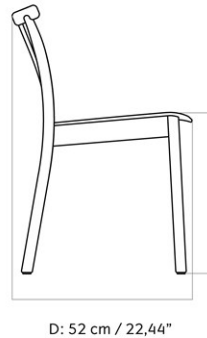

MERKUR DINING CHAIR, BLACK OAK BASE AND BACK, UPHOLSTERED SEAT

Designed by *Skogstad & Wærnes*

MASTER SKU	1302000PIM
COLLI	1
DIMENSIONS	H: 78 cm W: 46 cm
	D: 52 cm
	SH: 46 cm SD: 42 cm

CARE INSTRUCTIONS

Discover our product care guide for comprehensive care instructions.