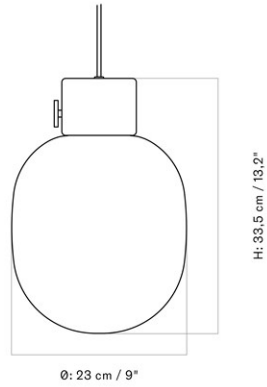

JWDA PENDANT

Designed by *Jonas Wagell*

MASTER SKU 1820000PIM
COLLI 2
DIMENSIONS H: 33.5 cm Ø: 23, cm

CARE INSTRUCTIONS

Discover our product care guide for comprehensive care instructions.

[Download](#)

DESCRIPTION

Find more information in the dedicated product fact sheet for this product.

STOCK OPTION

SKU	VARIANT	INCL. VAT EUR	EXCL. VAT EUR
1820839	Polished Brass	350,00	292,88