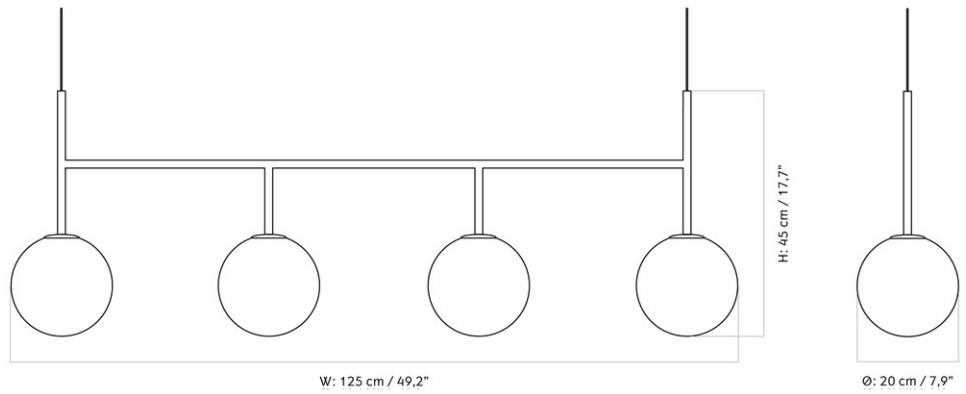

TR BULB SUSPENSION FRAME

Designed by *Tim Rundle*

MASTER SKU 1485000PIM
COLLI 1
DIMENSIONS H: 45 cm W: 125 cm
D: 20 cm

CARE INSTRUCTIONS

Discover our product care guide for comprehensive care instructions.

[Download](#)

DESCRIPTION

Find more information in the dedicated product fact sheet for this product.

STOCK OPTION

SKU	VARIANT	INCL. VAT EUR	EXCL. VAT EUR
1495639	Matt Bulb	860,00	719,65