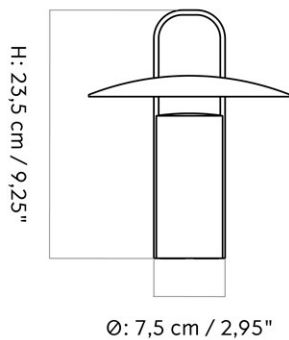

RAY PORTABLE LAMP

Designed by *Daniel Schofield*

MASTER SKU
COLLI
DIMENSIONS

1890000PIM
1
H: 26.1 cm   Ø: 22, cm

CARE INSTRUCTIONS

Discover our product care guide for comprehensive care instructions.

[Download](#)

DESCRIPTION

Find more information in the dedicated product fact sheet for this product.

STOCK OPTION

SKU	VARIANT	INCL. VAT EUR	EXCL. VAT EUR
1890539Y	Black	270,00	225,94
1890469Y	Dusty Green	270,00	225,94