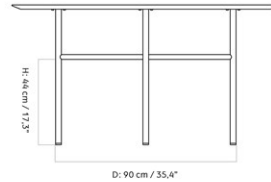

SNAREGADE DINING TABLE, ROUND Ø138 CM / 54"

Designed by *Norm Architects*

MASTER SKU 1150000PIM
COLLI 1
DIMENSIONS H: 73 cm Ø: 138, cm

CARE INSTRUCTIONS

Discover our product care guide for comprehensive care instructions.

[Download](#)

DESCRIPTION

Find more information in the dedicated product fact sheet for this product.

STOCK OPTION

SKU	VARIANT	INCL. VAT EUR	EXCL. VAT EUR
1152849	Black Steel Base - Dark Stained Oak - Round 138 cm	2.135,00	1.786,57
1152539	Black Steel Base - Black Painted Oak Veneer Top - Round 138 cm	1.770,00	1.481,14