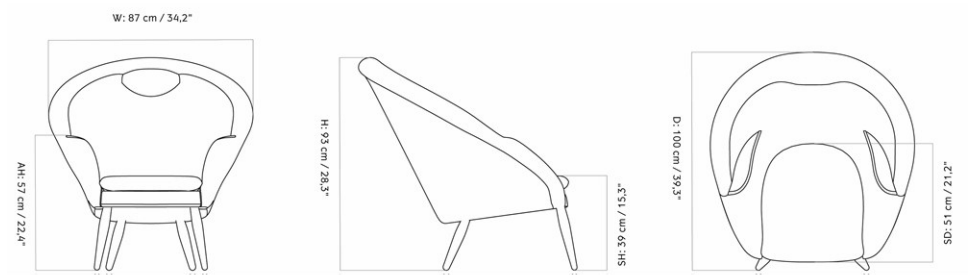

ODA LOUNGE CHAIR, WALNUT BASE
Designed by *Arnold Madsen*

MASTER SKU	1213000PIM
COLLI	1
DIMENSIONS	H: 93 cm W: 87 cm
	D: 100 cm
	SH: 39 cm SD: 54 cm
	AH: 57 cm

CARE INSTRUCTIONS

Discover our product care guide for comprehensive care instructions.

[Download](#)

DESCRIPTION

Find more information in the dedicated product fact sheet for this product.

SPEC OPTIONS

MASTER SKU	VARIANT	INCL. VAT EUR	EXCL. VAT EUR
1213000PIM	Price Category - PC0T <i>Autumn, Kvadrat</i>	4.440,00	3.715,39
1213000PIM	Price Category - PC1T <i>Logan, Yarn Collective</i>	4.645,00	3.886,94
1213000PIM	Price Category - PC2T <i>Hallingdal 65, Kvadrat / Moss, Sahco, Kvadrat / Savanna, Kvadrat / Keiga, Kvadrat</i>	4.860,00	4.066,85
1213000PIM	Price Category - PC3T <i>Arctic, Jab / Safire, Sahco, Kvadrat / Vidar 4, Kvadrat / Zero, Sahco, Kvadrat / Baru, Kvadrat / Cifrado, Kvadrat / Serpentine, Kvadrat</i>	5.075,00	4.246,76
1213000PIM	Price Category - PC4T <i>Lupo, Dedar</i>	5.355,00	4.481,06