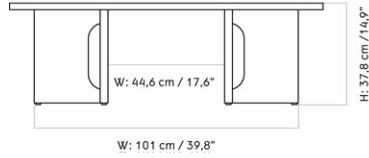

ANDROGYNE LOUNGE TABLE, WOOD BASE, MARBLE TABLETOP

Designed by *Danielle Siggerud*

MASTER SKU
COLLI
DIMENSIONS

1184800PIM
1
H: 37.8 cm   W: 120 cm
D: 45 cm

CARE INSTRUCTIONS

Discover our product care guide for comprehensive care instructions.

[Download](#)

DESCRIPTION

Find more information in the dedicated product fact sheet for this product.

STOCK OPTION

SKU	VARIANT	INCL. VAT EUR	EXCL. VAT EUR
1189869	Walnut Base - Calacatta Viola	2.515,00	2.104,55
1189819	Dark Stained Oak Base - Calacatta Viola	2.250,00	1.882,80
1189019	Natural Oak Base - Calacatta Viola	2.250,00	1.882,80
1184869	Walnut Base - Kunis Breccia Stone	1.540,00	1.288,67
1184819	Dark Stained Oak Base - Kunis Breccia Stone	1.275,00	1.066,92
1184019	Natural Oak Base - Kunis Breccia Stone	1.275,00	1.066,92