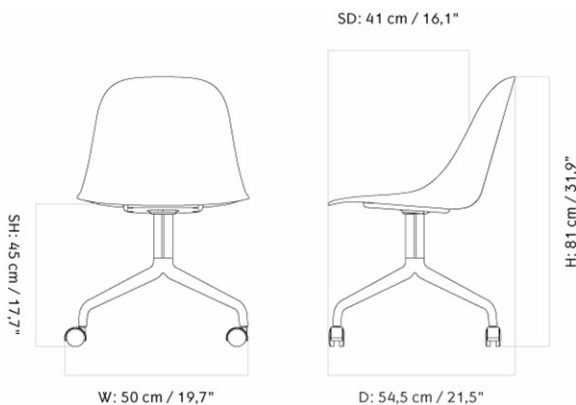

HABOUR SIDE DINING CHAIR, STAR BASE W/CASTERS, PLASTIC SHELL

Designed by *Norm Architects*

MASTER SKU	9398939PIM	
COLLI	1	
DIMENSIONS	H: 81 cm	W: 50 cm
	D: 55.5 cm	
	SH: 45 cm	SD: 41 cm

CARE INSTRUCTIONS

Discover our product care guide for comprehensive care instructions.

[Download](#)

DESCRIPTION

Find more information in the dedicated product fact sheet for this product.

SPEC OPTIONS

MASTER SKU	VARIANT	INCL. VAT EUR	EXCL. VAT EUR
9398939PIM	Dependent On Selected Variant - Dependent On Selected Variant	710,00	594,13

QUICK SHIP

SKU	VARIANT	INCL. VAT EUR	EXCL. VAT EUR
9398939-0000ZZZZ	Black - Black, 9011	710,00	594,13
9398939-0001ZZZZ	Black - Burned red, 8015	710,00	594,13
9398939-0002ZZZZ	Black - Khaki, 1011	710,00	594,13
9398939-0003ZZZZ	Black - Light Grey, 9002	710,00	594,13
9398939-0004ZZZZ	Black - Olive, 7002	710,00	594,13
9398939-0005ZZZZ	Black - White, 9016	710,00	594,13
9398939-0200ZZZZ	Polished aluminium - Black, 9011	710,00	594,13
9398939-0201ZZZZ	Polished aluminium - Burned red, 8015	710,00	594,13
9398939-0202ZZZZ	Polished aluminium - Khaki, 1011	710,00	594,13
9398939-0203ZZZZ	Polished aluminium - Light Grey, 9002	710,00	594,13
9398939-0204ZZZZ	Polished aluminium - Olive, 7002	710,00	594,13
9398939-0205ZZZZ	Polished aluminium - White, 9016	710,00	594,13