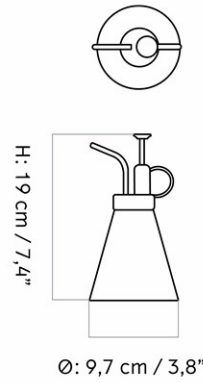

HYDROUS PLANT MISTER

Designed by *Audo*

COLLI 4
DIMENSIONS H: 19 cm Ø: 9.7, cm

CARE INSTRUCTIONS

Discover our product care guide for comprehensive care instructions.

[Download](#)

DESCRIPTION

Find more information in the dedicated product fact sheet for this product.