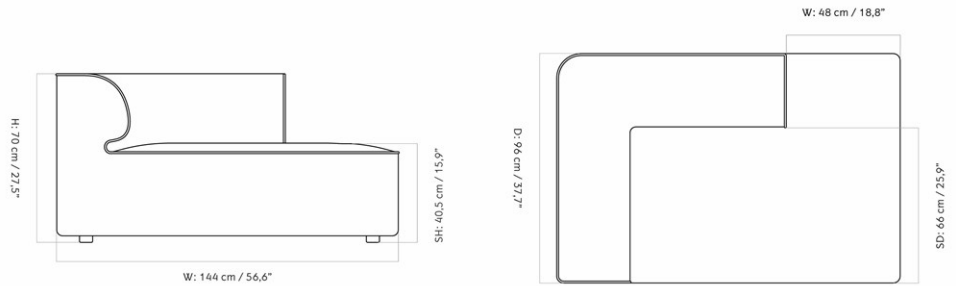

EAVE MODULAR SOFA 96, CHAISE LONGUE

Designed by *Norm Architects*

MASTER SKU
COLLI
DIMENSIONS

9969300PIM
1
H: 71 cm   W: 144 cm
D: 96 cm
SH: 40.5 cm   SD: 66 cm
AH: 71 cm

CARE INSTRUCTIONS

Discover our product care guide for comprehensive care instructions.

[Download](#)

Find more information in the dedicated product fact sheet for this product.

DESCRIPTION

SPEC OPTIONS

MASTER SKU	VARIANT	INCL. VAT EUR	EXCL. VAT EUR
9969300PIM	Price Category - PC4T <i>Grand Mohair, Danish Art Weaving / Lupo, Dedar</i>	3.195,00	2.673,58
9969300PIM	Price Category - PC3T <i>Arctic, Jab / Safire, Sahco, Kvadrat / Vidar 4, Kvadrat / Zero, Sahco, Kvadrat / Baru, Kvadrat / Cifrado, Kvadrat / Serpentine, Kvadrat</i>	2.910,00	2.435,09
9969300PIM	Price Category - PC2T <i>Canvas 2, Kvadrat / Clay, Sahco, Kvadrat / Fiord, Kvadrat / Hallingdal 65, Kvadrat / Moss, Sahco, Kvadrat / Reflect, Kvadrat / Savanna, Kvadrat / Steelcut Trio 3, Kvadrat / Avalon 2, Kvadrat / Oaxaca, Kvadrat / Keiga, Kvadrat</i>	2.630,00	2.200,78
9969300PIM	Price Category - PC1T <i>Barnum Bouclé, Audo / Champion, JAB / Illusion, Nevotex / Hot Madison, JAB / Maple, Kvadrat / Remix, Kvadrat / Re-wool, Kvadrat / Logan, Yarn Collective</i>	2.350,00	1.966,48
9969300PIM	Price Category - PC0T <i>Audo Bouclé, Audo / Autumn, Kvadrat</i>	2.105,00	1.761,46