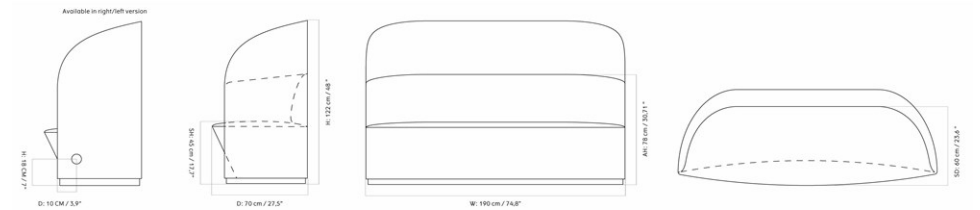

TEAROOM SOFA, HIGH BACK, W/POWER OUTLET

Designed by *Nick Ross*

MASTER SKU	9607200PIM		
COLLI	1		
DIMENSIONS	H: 122 cm	W: 190 cm	
	D: 70 cm		
	SH: 45 cm	SD: 60 cm	
	AH: 78 cm		

CARE INSTRUCTIONS

Discover our product care guide for comprehensive care instructions.

[Download](#)

DESCRIPTION

Find more information in the dedicated product fact sheet for this product.

SPEC OPTIONS

MASTER SKU	VARIANT	INCL. VAT EUR	EXCL. VAT EUR
9607200PIM	Price Category - PC0T <i>Audo Bouclé, Audo / Autumn, Kvadrat</i>	4.470,00	3.740,50
9607200PIM	Price Category - PC1T <i>Barnum Bouclé, Audo / Champion, JAB / Illusion, Nevotex / Hot Madison, JAB / Maple, Kvadrat / Remix, Kvadrat / Re-wool, Kvadrat / Logan, Yarn Collective</i>	5.085,00	4.255,13
9607200PIM	Price Category - PC2T <i>Canvas 2, Kvadrat / Clay, Sahco, Kvadrat / Fiord, Kvadrat / Hallingdal 65, Kvadrat / Moss, Sahco, Kvadrat / Reflect, Kvadrat / Savanna, Kvadrat / Steelcut Trio 3, Kvadrat / Avalon 2, Kvadrat / Oaxaca, Kvadrat / Keiga, Kvadrat</i>	5.715,00	4.782,31
9607200PIM	Price Category - PC3T <i>Arctic, Jab / Safire, Sahco, Kvadrat / Vidar 4, Kvadrat / Zero, Sahco, Kvadrat / Baru, Kvadrat / Cifrado, Kvadrat / Serpentine, Kvadrat</i>	6.350,00	5.313,68
9607200PIM	Price Category - PC4T <i>Grand Mohair, Danish Art Weaving / Lufo, Dedar</i>	6.805,00	5.694,42