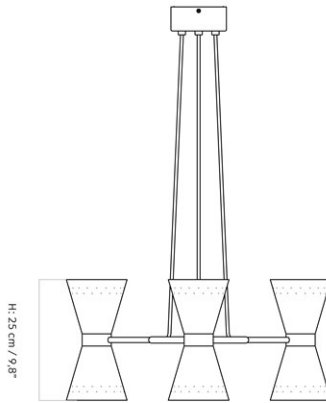

COLLECTOR CHANDELIER 3
Designed by *Bergboms*

MASTER SKU
COLLI
DIMENSIONS

1393000PIM
1
H: 25 cm   W: 61 cm
D: 61 cm
Ø: 61, cm

CARE INSTRUCTIONS
DESCRIPTION

Discover our product care guide for comprehensive care instructions. Find more information in the dedicated product fact sheet for this product.

STOCK OPTION

SKU	VARIANT	INCL. VAT EUR	EXCL. VAT EUR
1394649	Crème	980,00	820,06