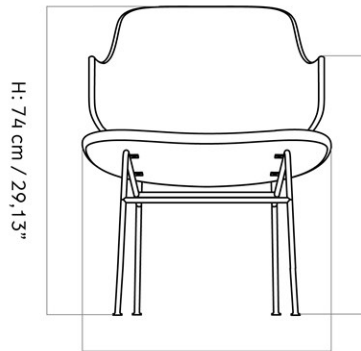

THE PENGUIN LOUNGE CHAIR, UPHOLSTERED SEAT, WALNUT BACK
 Designed by *Ib Kofod-Larsen Design*

W: 56 cm / 22,05"

D: 64 cm / 25,2"

MASTER SKU	1203000PIM
COLLI	1
DIMENSIONS	H: 74 cm W: 56 cm
	D: 64 cm
	SH: 42 cm SD: 44.5 cm
	AH: 62.5 cm