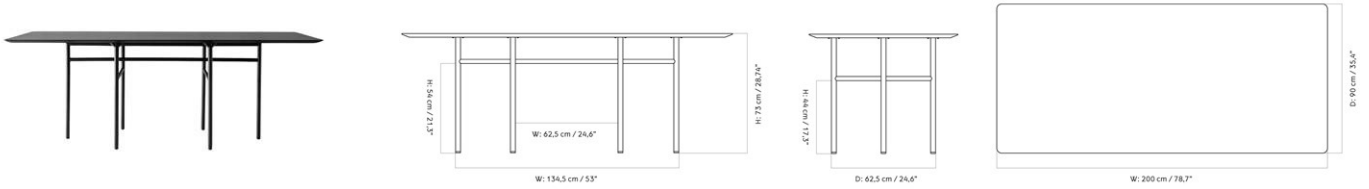

SNAREGADE DINING TABLE, RECTANGULAR, L200 CM / 78.74"

Designed by *Norm Architects*

MASTER SKU 1150001PIM
COLLI 1
DIMENSIONS W: 200 cm D: 90 cm

CARE INSTRUCTIONS

Discover our product care guide for comprehensive care instructions.

[Download](#)

DESCRIPTION

Find more information in the dedicated product fact sheet for this product.

STOCK OPTION

SKU	VARIANT	INCL. VAT EUR	EXCL. VAT EUR
1150849	Black Steel Base - Dark Stained Oak	1.915,00	1.602,47
1150539	Black Steel Base - Black Painted Oak Veneer Top	1.770,00	1.481,14