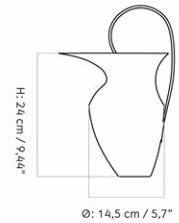

ETRUSCAN PITCHER COLLECTION

Designed by *Mathias & Alexander*

ETRUSCAN 33

MASTER SKU
COLLI

4490000PIM
2-4

CARE INSTRUCTIONS

Discover our product care guide for comprehensive care instructions.

[Download](#)

DESCRIPTION

Find more information in the dedicated product fact sheet for this product.

STOCK OPTION

SKU	VARIANT	COLLI	INCL. VAT EUR	EXCL. VAT EUR
4494159	H10,5 cm	4	115,00	96,23
4493159	H30 cm	2	185,00	154,81
4492159	H33 cm	2	200,00	167,36