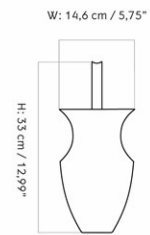

ETRUSCAN 33