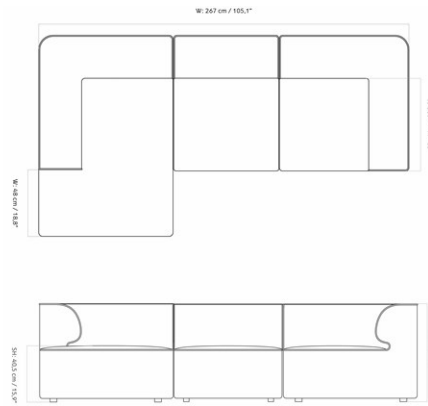

EAVE MODULAR SOFA 96, 3 SEATER, CONFIGURATION 12

Designed by *Norm Architects*

MASTER SKU	9988120PIM
COLLI	1
DIMENSIONS	H: 71 cm W: 267 cm
	D: 144 cm
	SH: 40.5 cm SD: 66 cm
	AH: 71 cm

CARE INSTRUCTIONS

Discover our product care guide for comprehensive care instructions.

[Download](#)

DESCRIPTION

Find more information in the dedicated product fact sheet for this product.

SPEC OPTIONS

MASTER SKU	VARIANT	INCL. VAT EUR	EXCL. VAT EUR
9988120PIM	Price Category - PC0T <i>Audo Bouclé, Audo / Autumn, Kvadrat</i>	5.335,00	4.464,33
9988120PIM	Price Category - PC1T <i>Barnum Bouclé, Audo / Champion, JAB / Illusion, Nevotex / Hot Madison, JAB / Maple, Kvadrat / Remix, Kvadrat / Re-wool, Kvadrat / Logan, Yarn Collective</i>	5.980,00	5.004,06
9988120PIM	Price Category - PC2T <i>Canvas 2, Kvadrat / Clay, Sahco, Kvadrat / Fiord, Kvadrat / Hallingdal 65, Kvadrat / Moss, Sahco, Kvadrat / Reflect, Kvadrat / Savanna, Kvadrat / Steelcut Trio 3, Kvadrat / Avalon 2, Kvadrat / Oaxaca, Kvadrat / Keiga, Kvadrat</i>	6.900,00	5.773,92
9988120PIM	Price Category - PC3T <i>Arctic, Jab / Safire, Sahco, Kvadrat / Vidar 4, Kvadrat / Zero, Sahco, Kvadrat / Baru, Kvadrat / Cifrado, Kvadrat / Serpentine, Kvadrat</i>	7.635,00	6.388,97
9988120PIM	Price Category - PC4T <i>Grand Mohair, Danish Art Weaving / Lupo, Dedar</i>	8.315,00	6.957,99