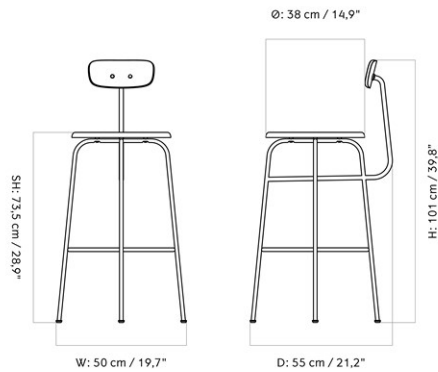

AFTERROOM BAR CHAIR, BLACK BASE, VENEER SEAT AND BACK

Designed by *Afteroom*

MASTER SKU	8485039PIM		
COLLI	1		
DIMENSIONS	H: 101 cm	W: 50 cm	
	D: 55 cm		
	SH: 72 cm	SD: 38 cm	

CARE INSTRUCTIONS

Discover our product care guide for comprehensive care instructions.

[Download](#)

DESCRIPTION

Find more information in the dedicated product fact sheet for this product.

QUICK SHIP

SKU	VARIANT	INCL. VAT EUR	EXCL. VAT EUR
8485039	Natural Oak	485,00	405,85
8485539	Black	485,00	405,85
8485849	Dark Stained Oak	495,00	414,22