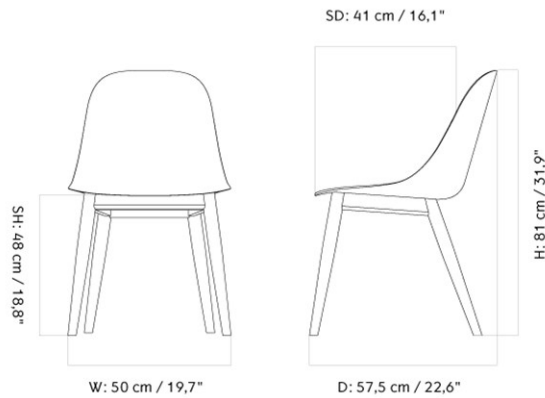

HARBOUR SIDE DINING CHAIR, OAK BASE, UPHOLSTERED SHELL

Designed by *Norm Architects*

MASTER SKU	9395000PIM	
COLLI	1	
DIMENSIONS	H: 81 cm	W: 50 cm
	D: 57.5 cm	
	SH: 45 cm	SD: 41 cm

CARE INSTRUCTIONS

Discover our product care guide for comprehensive care instructions.

[Download](#)

Find more information in the dedicated product fact sheet for this product.

DESCRIPTION

SPEC OPTIONS

MASTER SKU	VARIANT	INCL. VAT EUR	EXCL. VAT EUR
9395000PIM	Price Category - PC0T <i>Audo Bouclé, Audo / Autumn, Kvadrat</i>	565,00	472,79
9395000PIM	Price Category - PC1T <i>Barnum Bouclé, Audo / Champion, JAB / Illusion, Nevotex / Hot Madison, JAB / Maple, Kvadrat / Remix, Kvadrat / Re-wool, Kvadrat / Logan, Yarn Collective</i>	645,00	539,74
9395000PIM	Price Category - PC2T <i>Canvas 2, Kvadrat / Clay, Sahco, Kvadrat / Fiord, Kvadrat / Hallingdal 65, Kvadrat / Moss, Sahco, Kvadrat / Reflect, Kvadrat / Savanna, Kvadrat / Steelcut Trio 3, Kvadrat / Oaxaca, Kvadrat / Keiga, Kvadrat</i>	830,00	694,54
9395000PIM	Price Category - PC3T <i>Arctic, Jab / Safire, Sahco, Kvadrat / Vidar 4, Kvadrat / Zero, Sahco, Kvadrat / Baru, Kvadrat / Cifrado, Kvadrat / Serpentine, Kvadrat</i>	995,00	832,62
9395000PIM	Price Category - PC4T <i>Grand Mohair, Danish Art Weaving / Lupo, Dedar</i>	1.045,00	874,46
9395000PIM	Price Category - PC0L <i>Sierra, Camo</i>	1.005,00	840,98
9395000PIM	Price Category - PC1L <i>Dakar, Nevotex / Ultra, Sørensen</i>	1.035,00	866,09
9395000PIM	Price Category - PC2L <i>Dunes, Sørensen / Nuance, Sørensen</i>	1.115,00	933,03
9395000PIM	Price Category - PC3L	1.330,00	1.112,94
9395000PIM	Price Category - PC4L	1.785,00	1.493,69