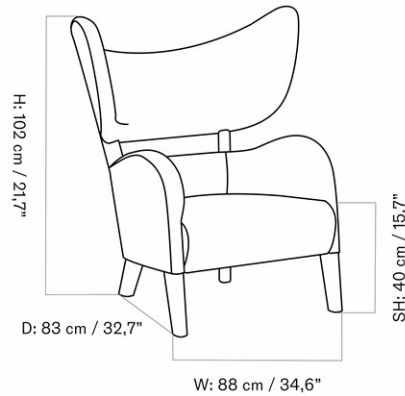

MY OWN CHAIR LOUNGE CHAIR, WALNUT BASE
Designed by *Flemming Lassen*

MASTER SKU	1501100PIM	
COLLI	1	
DIMENSIONS	H: 102 cm	W: 88 cm
	D: 83 cm	
	SH: 40 cm	SD: 48.5 cm
	AH: 58.5 cm	

CARE INSTRUCTIONS	Discover our product care guide for comprehensive care instructions. Download
DESCRIPTION	Find more information in the dedicated product fact sheet for this product.

STOCK OPTION

SKU	VARIANT	INCL. VAT EUR	EXCL. VAT EUR
1501107-020E02ZZ	Sheepskin - Moonlight	9.420,00	7.882,66

SPEC OPTIONS

MASTER SKU	VARIANT	INCL. VAT EUR	EXCL. VAT EUR
1501100PIM	Price Category - PC0T <i>Audo Bouclé, Audo</i>	4.495,00	3.761,42
1501100PIM	Price Category - PC1T <i>Barnum Bouclé, Audo / Champion, JAB / Illusion, Nevotex / Hot Madison, JAB / Maple, Kvadrat / Remix, Kvadrat / Re-wool, Kvadrat / Logan, Yarn Collective</i>	5.005,00	4.188,18
1501100PIM	Price Category - PC2T <i>Canvas 2, Kvadrat / Clay, Sahco, Kvadrat / Fiord, Kvadrat / Hallingdal 65, Kvadrat / Moss, Sahco, Kvadrat / Reflect, Kvadrat / Savanna, Kvadrat / Steelcut Trio 3, Kvadrat</i>	5.505,00	4.606,58
1501100PIM	Price Category - PC3T <i>Arctic, Jab / Safire, Sahco, Kvadrat / Vidar 4, Kvadrat / Zero, Sahco, Kvadrat / Baru, Kvadrat / Cifrado, Kvadrat / Serpentine, Kvadrat</i>	5.810,00	4.861,81
1501100PIM	Price Category - PC4T <i>Grand Mohair, Danish Art Weaving / Lupo, Dedar</i>	6.390,00	5.347,15
1501100PIM	Price Category - PC1L <i>Dakar, Nevotex / Envy, Sørensen / Ultra, Sørensen</i>	7.555,00	6.322,02
1501100PIM	Price Category - PC2L <i>Dunes, Sørensen / Nuance, Sørensen</i>	9.420,00	7.882,66