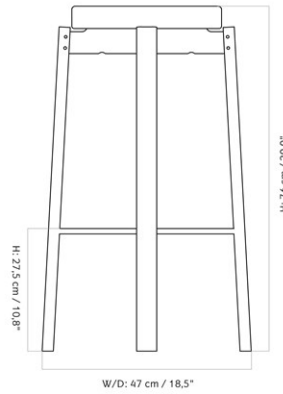

PASSAGE BAR STOOL, NATURAL OAK BASE, UPHOLSTERED SEAT, STEEL RING

Designed by *Kroeyer-Saetter-Lassen*

MASTER SKU	1513900PIM	
COLLI	1	
DIMENSIONS	H: 76 cm	W: 47 cm
	D: 47 cm	
	SH: 76 cm	SD: 33.5 cm

CARE INSTRUCTIONS

Discover our product care guide for comprehensive care instructions.

[Download](#)

Find more information in the dedicated product fact sheet for this product.

DESCRIPTION

SPEC OPTIONS

MASTER SKU	VARIANT	INCL. VAT EUR	EXCL. VAT EUR
1513900PIM	Price Category - PC0T <i>Audo Bouclé, Audo / Autumn, Kvadrat</i>	805,00	673,62
1513900PIM	Price Category - PC1T <i>Barnum Bouclé, Audo / Champion, JAB / Illusion, Nevotex / Hot Madison, JAB / Maple, Kvadrat / Remix, Kvadrat / Re-wool, Kvadrat / Logan, Yarn Collective</i>	870,00	728,02
1513900PIM	Price Category - PC2T <i>Canvas 2, Kvadrat / Clay, Sahco, Kvadrat / Fiord, Kvadrat / Hallingdal 65, Kvadrat / Moss, Sahco, Kvadrat / Reflect, Kvadrat / Savanna, Kvadrat / Steelcut Trio 3, Kvadrat / Avalon 2, Kvadrat / Oaxaca, Kvadrat / Keiga, Kvadrat</i>	950,00	794,96
1513900PIM	Price Category - PC3T <i>Arctic, Jab / Safire, Sahco, Kvadrat / Vidar 4, Kvadrat / Zero, Sahco, Kvadrat / Baru, Kvadrat / Cifrado, Kvadrat / Serpentine, Kvadrat</i>	1.035,00	866,09
1513900PIM	Price Category - PC4T <i>Cabanon Soft, Designers Guild / Grand Mohair, Danish Art Weaving / Lupo, Dedar</i>	1.085,00	907,93
1513900PIM	Price Category - PC0L <i>Sierra, Camo</i>	805,00	673,62
1513900PIM	Price Category - PC1L <i>Dakar, Nevotex / Envy, Sørensen / Ultra, Sørensen</i>	910,00	761,49
1513900PIM	Price Category - PC2L <i>Dunes, Sørensen / Nuance, Sørensen</i>	1.020,00	853,54
1513900PIM	Price Category - PC3L	1.085,00	907,93
1513900PIM	Price Category - PC4L	1.300,00	1.087,84