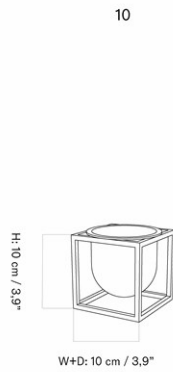

KUBUS FLOWERPOT

Designed by *Søren Lassen*

MASTER SKU
COLLI

BL2400PIM
2-4

CARE INSTRUCTIONS

Discover our product care guide for comprehensive care instructions.

[Download](#)

DESCRIPTION

Find more information in the dedicated product fact sheet for this product.

STOCK OPTION

SKU	VARIANT	COLLI	INCL. VAT EUR	EXCL. VAT EUR
BL24013	H23 cm - White	2	320,00	267,78
BL24012	H14 cm - White	2	195,00	163,18
BL24011	H10 cm - White	4	135,00	112,97
BL24003	H23 cm - Black	2	320,00	267,78
BL24002	H14 cm - Black	2	195,00	163,18
BL24001	H10 cm - Black	4	135,00	112,97