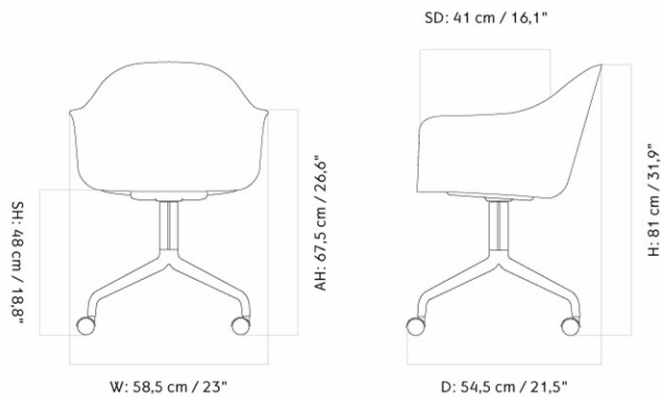

HARBOUR DINING CHAIR, STAR BASE W/CASTERS, UPHOLSTERED SHELL

Designed by *Norm Architects*

MASTER SKU	9391000PIM
COLLI	1
DIMENSIONS	H: 81 cm W: 58.5 cm
	D: 54.5 cm
	SH: 48 cm SD: 41 cm
	AH: 67.5 cm

CARE INSTRUCTIONS

Discover our product care guide for comprehensive care instructions.

[Download](#)

Find more information in the dedicated product fact sheet for this product.

DESCRIPTION

SPEC OPTIONS

MASTER SKU	VARIANT	INCL. VAT EUR	EXCL. VAT EUR
9391000PIM	Price Category - PC0T <i>Audo Bouclé, Audo / Autumn, Kvadrat</i>	910,00	761,49
9391000PIM	Price Category - PC1T <i>Barnum Bouclé, Audo / Champion, JAB / Illusion, Nevotex / Hot Madison, JAB / Maple, Kvadrat / Remix, Kvadrat / Re-wool, Kvadrat / Logan, Yarn Collective</i>	1.060,00	887,01
9391000PIM	Price Category - PC2T <i>Canvas 2, Kvadrat / Clay, Sahco, Kvadrat / Fiord, Kvadrat / Hallingdal 65, Kvadrat / Moss, Sahco, Kvadrat / Reflect, Kvadrat / Savanna, Kvadrat / Steelcut Trio 3, Kvadrat / Oaxaca, Kvadrat / Keiga, Kvadrat</i>	1.370,00	1.146,42
9391000PIM	Price Category - PC3T <i>Arctic, Jab / Safire, Sahco, Kvadrat / Vidar 4, Kvadrat / Zero, Sahco, Kvadrat / Baru, Kvadrat / Cifrado, Kvadrat / Serpentine, Kvadrat</i>	1.650,00	1.380,72
9391000PIM	Price Category - PC4T <i>Grand Mohair, Danish Art Weaving / Lupo, Dedar</i>	1.760,00	1.472,77
9391000PIM	Price Category - PC0L <i>Sierra, Camo</i>	1.460,00	1.221,73
9391000PIM	Price Category - PC1L <i>Dakar, Nevotex / Ultra, Sørensen</i>	1.595,00	1.334,70
9391000PIM	Price Category - PC2L <i>Dunes, Sørensen / Nuance, Sørensen</i>	1.865,00	1.560,63
9391000PIM	Price Category - PC3L	2.240,00	1.874,43
9391000PIM	Price Category - PC4L	3.085,00	2.581,53