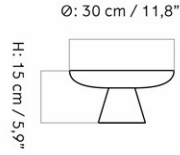

MEIRA OIL LANTERN

Designed by *Kroeyer-Saetter-Lassen*

MASTER SKU
COLLI

4870000PIM
1

CARE INSTRUCTIONS

Discover our product care guide for comprehensive care instructions.

[Download](#)

DESCRIPTION

Find more information in the dedicated product fact sheet for this product.

STOCK OPTION

SKU	VARIANT	INCL. VAT EUR	EXCL. VAT EUR
4854539	H53 cm	230,00	192,46
4853539	H36 cm	200,00	167,36
4852539	H15 cm	175,00	146,44
4851539	H13,5 cm	135,00	112,97