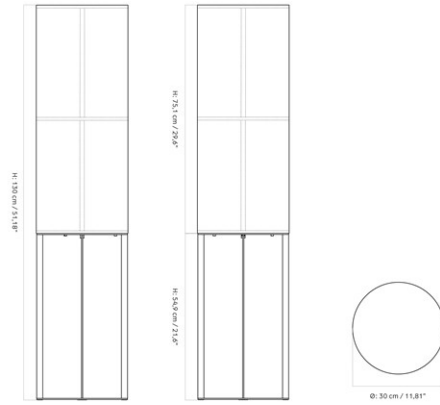

190,00

158,99

LIGHTING

Floor Lamps

FLOOR LAMPS

HASHIRA FLOOR LAMP, H130 CM / 51"

Designed by *Norm Architects*

MASTER SKU 1507001PIM
COLLI 1
DIMENSIONS H: 130 cm Ø: 30, cm