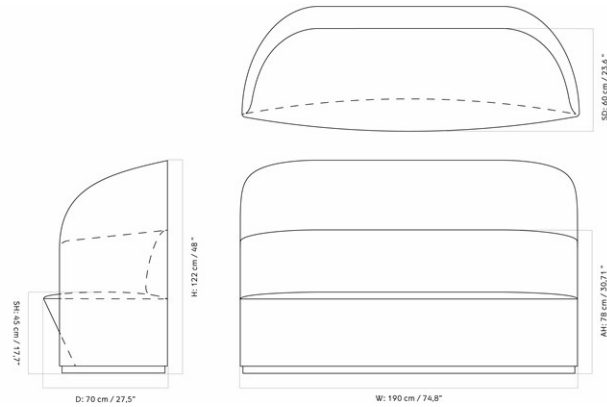

TEAROOM SOFA, HIGH BACK

Designed by *Nick Ross*

MASTER SKU	9607000PIM
COLLI	1
DIMENSIONS	H: 122 cm W: 190 cm D: 70 cm
	SH: 45 cm SD: 60 cm AH: 78 cm

CARE INSTRUCTIONS

Discover our product care guide for comprehensive care instructions.

[Download](#)

Find more information in the dedicated product fact sheet for this product.

DESCRIPTION

SPEC OPTIONS

MASTER SKU	VARIANT	INCL. VAT EUR	EXCL. VAT EUR
9607000PIM	Price Category - PC0T <i>Audo Bouclé, Audo / Autumn, Kvadrat</i>	4.230,00	3.539,66
9607000PIM	Price Category - PC1T <i>Barnum Bouclé, Audo / Champion, JAB / Illusion, Nevotex / Hot Madison, JAB / Maple, Kvadrat / Remix, Kvadrat / Re-wool, Kvadrat / Logan, Yarn Collective</i>	4.845,00	4.054,30
9607000PIM	Price Category - PC2T <i>Canvas 2, Kvadrat / Clay, Sahco, Kvadrat / Fiord, Kvadrat / Hallingdal 65, Kvadrat / Moss, Sahco, Kvadrat / Reflect, Kvadrat / Savanna, Kvadrat / Steelcut Trio 3, Kvadrat / Avalon 2, Kvadrat / Oaxaca, Kvadrat / Keiga, Kvadrat</i>	5.475,00	4.581,48
9607000PIM	Price Category - PC3T <i>Arctic, Jab / Safire, Sahco, Kvadrat / Vidar 4, Kvadrat / Zero, Sahco, Kvadrat / Baru, Kvadrat / Cifrado, Kvadrat / Serpentine, Kvadrat</i>	6.105,00	5.108,66
9607000PIM	Price Category - PC4T <i>Grand Mohair, Danish Art Weaving / Lupo, Dedar</i>	6.565,00	5.493,59