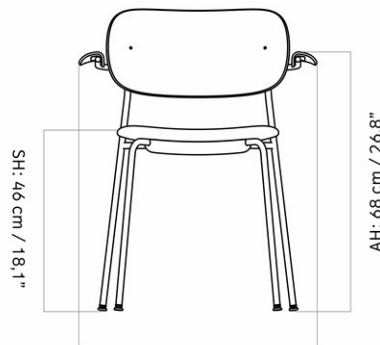

CO DINING CHAIR W/ARMREST, CHROME BASE, UPHOLSTERED SEAT, OAK BACK

Designed by *Norm Architects*

W: 62 cm / 24,4"