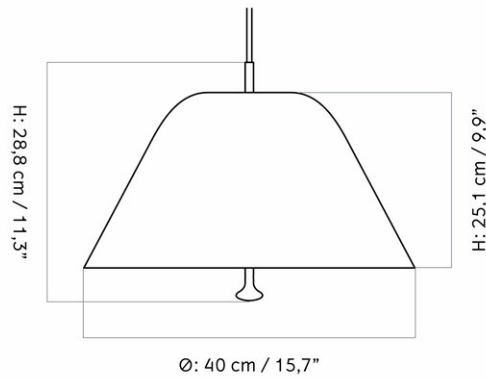

LEVITATE PENDANT, Ø40 CM / 15.7"

Designed by *Afteroom*

MASTER SKU 1371000PIM
COLLI 1
DIMENSIONS H: 28.5 cm Ø: 40, cm

CARE INSTRUCTIONS

Discover our product care guide for comprehensive care instructions.

[Download](#)

Find more information in the dedicated product fact sheet for this product.

DESCRIPTION

STOCK OPTION

SKU	VARIANT	INCL. VAT EUR	EXCL. VAT EUR
1371469	Sage Green	535,00	447,69
1371539	Black	535,00	447,69