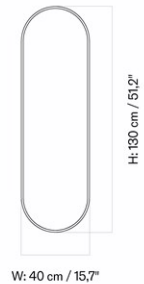

NORM MIRROR

Designed by *Norm Architects*

RECTANGULAR WALL MIRROR

OVAL WALL MIRROR

MASTER SKU
COLLI

7800600PIM
1

CARE INSTRUCTIONS

Discover our product care guide for
comprehensive care instructions.

[Download](#)

DESCRIPTION

Find more information in the dedicated
product fact sheet for this product.

STOCK OPTION

SKU	VARIANT	INCL. VAT EUR	EXCL. VAT EUR
8020539	Rectangular - Black	375,00	313,80
8010539	Oval - Black	470,00	393,30
7800689	Floor - White	630,00	527,18
7800589	Floor - Black	630,00	527,18