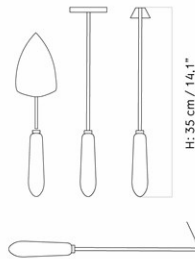

Plant Tools

Plant Shear