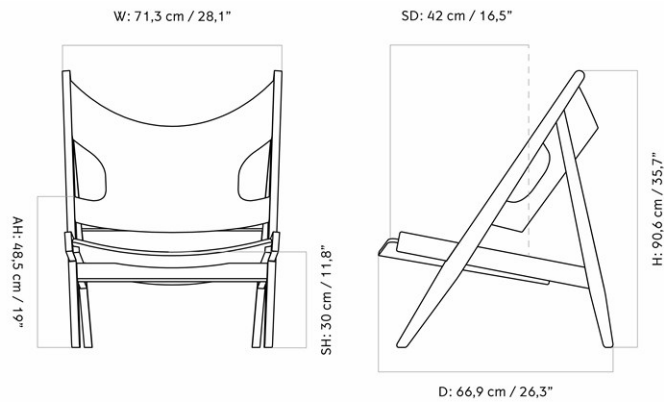

KNITTING LOUNGE CHAIR, OAK BASE

Designed by *Ib Kofod-Larsen Design*

MASTER SKU	9680000PIM
COLLI	1
DIMENSIONS	H: 90.6 cm W: 71.3 cm
	D: 66.9 cm
	SH: 30 cm SD: 42 cm
	AH: 48.5 cm

CARE INSTRUCTIONS

Discover our product care guide for comprehensive care instructions.