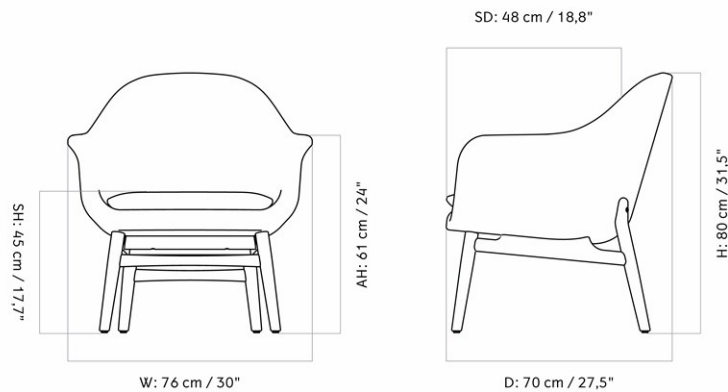

HARBOUR LOUNGE CHAIR, WALNUT BASE

Designed by *Norm Architects*

MASTER SKU	9255200PIM
COLLI	1
DIMENSIONS	H: 80 cm W: 76 cm
	D: 70 cm
	SH: 45 cm SD: 48 cm
	AH: 61 cm

CARE INSTRUCTIONS

Discover our product care guide for comprehensive care instructions.