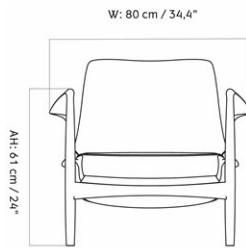

THE SEAL LOUNGE CHAIR, WALNUT BASE, LOW BACK
Designed by *Ib Kofod-Larsen Design*

MASTER SKU	1226000PIM
COLLI	1
DIMENSIONS	H: 73 cm W: 80 cm
	D: 77 cm
	SH: 40 cm SD: 53 cm
	AH: 61 cm

CARE INSTRUCTIONS

Discover our product care guide for comprehensive care instructions.

[Download](#)

DESCRIPTION

Find more information in the dedicated product fact sheet for this product.

SPEC OPTIONS

MASTER SKU	VARIANT	INCL. VAT EUR	EXCL. VAT EUR
1226000PIM	Price Category - PC0T <i>Audo Bouclé, Audo / Autumn, Kvadrat</i>	5.260,00	4.401,57
1226000PIM	Price Category - PC1T <i>Barnum Bouclé, Audo / Champion, JAB / Illusion, Nevotex / Hot Madison, JAB / Remix, Kvadrat / Re-wool, Kvadrat / Logan, Yarn Collective</i>	5.460,00	4.568,93
1226000PIM	Price Category - PC2T <i>Canvas 2, Kvadrat / Clay, Sahco, Kvadrat / Fiord, Kvadrat / Hallingdal 65, Kvadrat / Moss, Sahco, Kvadrat / Reflect, Kvadrat / Savanna, Kvadrat / Steelcut Trio 3, Kvadrat / Oaxaca, Kvadrat / Keiga, Kvadrat</i>	5.690,00	4.761,39
1226000PIM	Price Category - PC3T <i>Arctic, Jab / Safire, Sahco, Kvadrat / Vidar 4, Kvadrat / Zero, Sahco, Kvadrat / Baru, Kvadrat / Cifrado, Kvadrat / Serpentine, Kvadrat</i>	5.920,00	4.953,86
1226000PIM	Price Category - PC4T <i>Grand Mohair, Danish Art Weaving / Lupo, Dedar</i>	6.215,00	5.200,71
1226000PIM	Price Category - PC1L <i>Dakar, Nevotex / Envy, Sørensen / Ultra, Sørensen</i>	6.215,00	5.200,71
1226000PIM	Price Category - PC2L <i>Dunes, Sørensen / Nuance, Sørensen</i>	6.440,00	5.388,99
1226000PIM	Price Category - PC3L	6.655,00	5.568,90
1226000PIM	Price Category - PC4L	6.950,00	5.815,76