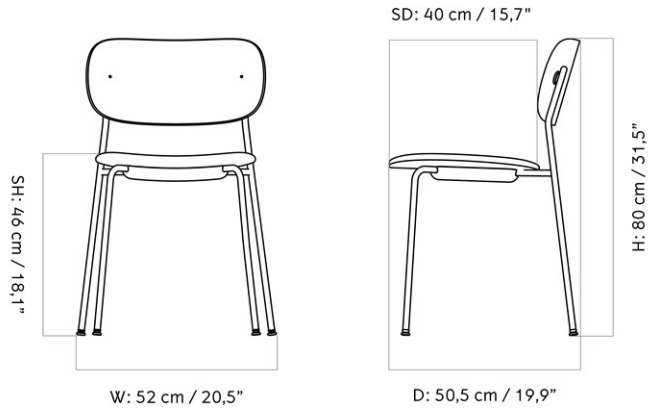

CO DINING CHAIR, CHROME BASE, UPHOLSTERED SEAT, OAK BACK

Designed by *Norm Architects*

MASTER SKU	1172000PIM	
COLLI	1	
DIMENSIONS	H: 80 cm	W: 52 cm
	D: 50.5 cm	
	SH: 48 cm	SD: 39.5 cm

CARE INSTRUCTIONS

Discover our product care guide for comprehensive care instructions.

[Download](#)

Find more information in the dedicated product fact sheet for this product.

DESCRIPTION

SPEC OPTIONS

MASTER SKU	VARIANT	INCL. VAT EUR	EXCL. VAT EUR
1172000PIM	Price Category - PC0T <i>Audo Bouclé, Audo / Autumn, Kvadrat</i>	430,00	359,82
1172000PIM	Price Category - PC1T <i>Barnum Bouclé, Audo / Champion, JAB / Illusion, Nevotex / Hot Madison, JAB / Maple, Kvadrat / Remix, Kvadrat / Re-wool, Kvadrat / Logan, Yarn Collective</i>	510,00	426,77
1172000PIM	Price Category - PC2T <i>Canvas 2, Kvadrat / Clay, Sahco, Kvadrat / Fiord, Kvadrat / Hallingdal 65, Kvadrat / Moss, Sahco, Kvadrat / Reflect, Kvadrat / Savanna, Kvadrat / Steelcut Trio 3, Kvadrat / Avalon 2, Kvadrat / Oaxaca, Kvadrat / Keiga, Kvadrat</i>	590,00	493,71
1172000PIM	Price Category - PC3T <i>Arctic, Jab / Safire, Sahco, Kvadrat / Vidar 4, Kvadrat / Zero, Sahco, Kvadrat / Baru, Kvadrat / Cifrado, Kvadrat / Serpentine, Kvadrat</i>	670,00	560,66
1172000PIM	Price Category - PC4T <i>Cabanon Soft, Designers Guild / Grand Mohair, Danish Art Weaving / Lupo, Dedar</i>	805,00	673,62
1172000PIM	Price Category - PC0L <i>Sierra, Camo</i>	575,00	481,16
1172000PIM	Price Category - PC1L <i>Dakar, Nevotex / Envy, Sørensen / Ultra, Sørensen</i>	615,00	514,63
1172000PIM	Price Category - PC2L <i>Dunes, Sørensen / Nuance, Sørensen</i>	710,00	594,13
1172000PIM	Price Category - PC3L	820,00	686,18
1172000PIM	Price Category - PC4L	1.005,00	840,98