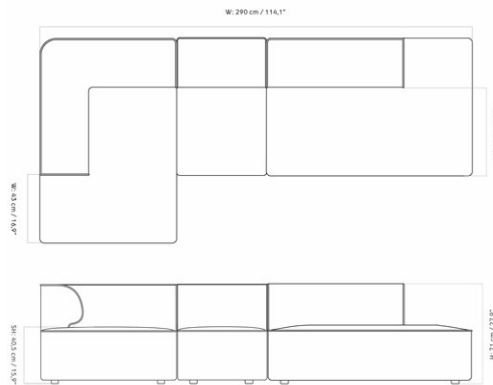

EAVE MODULAR SOFA 86, 3 SEATER, CONFIGURATION 10

Designed by *Norm Architects*

MASTER SKU	9986720PIM	
COLLI	1	
DIMENSIONS	H: 71 cm	W: 290 cm
	D: 129 cm	
	SH: 40.5 cm	SD: 56 cm
	AH: 71 cm	

CARE INSTRUCTIONS

Discover our product care guide for comprehensive care instructions.

[Download](#)

DESCRIPTION

Find more information in the dedicated product fact sheet for this product.

SPEC OPTIONS

MASTER SKU	VARIANT	INCL. VAT EUR	EXCL. VAT EUR
9986720PIM	Price Category - PC4T <i>Grand Mohair, Danish Art Weaving / Lupo, Dedar</i>	7.670,00	6.418,26
9986720PIM	Price Category - PC3T <i>Arctic, Jab / Safire, Sahco, Kvadrat / Vidar 4, Kvadrat / Zero, Sahco, Kvadrat / Baru, Kvadrat / Cifrado, Kvadrat / Serpentine, Kvadrat</i>	6.980,00	5.840,86
9986720PIM	Price Category - PC2T <i>Canvas 2, Kvadrat / Clay, Sahco, Kvadrat / Fiord, Kvadrat / Hallingdal 65, Kvadrat / Moss, Sahco, Kvadrat / Reflect, Kvadrat / Savanna, Kvadrat / Steelcut Trio 3, Kvadrat / Avalon 2, Kvadrat / Oaxaca, Kvadrat / Keiga, Kvadrat</i>	6.245,00	5.225,82
9986720PIM	Price Category - PC1T <i>Barnum Bouclé, Audo / Champion, JAB / Illusion, Nevotex / Hot Madison, JAB / Maple, Kvadrat / Remix, Kvadrat / Re-wool, Kvadrat / Logan, Yarn Collective</i>	5.350,00	4.476,88
9986720PIM	Price Category - PC0T <i>Audo Bouclé, Audo / Autumn, Kvadrat</i>	4.705,00	3.937,14