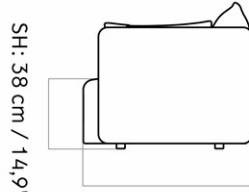

SH: 38 cm / 14,9"

D: 90 cm / 35,4"