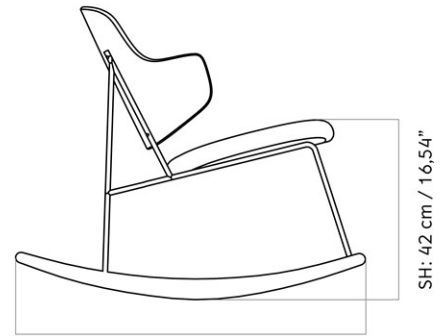

THE PENGUIN ROCKING CHAIR, UPHOLSTERED SEAT, WALNUT BACK

Designed by *Ib Kofod-Larsen Design*

W: 56 cm / 22,05"

D: 85 cm / 33,46"

MASTER SKU	1206000PIM	CARE INSTRUCTIONS	Discover our product care guide for comprehensive care instructions.
COLLI	1		Download
DIMENSIONS	H: 73 cm W: 55 cm	DESCRIPTION	Find more information in the dedicated product fact sheet for this product.
	D: 85 cm		
	SH: 42 cm SD: 44.5 cm		
	AH: 63 cm		

THE PENGUIN ROCKING CHAIR, UPHOLSTERED SEAT, NATURAL OAK BACK
 Designed by *Ib Kofod-Larsen Design*

W: 56 cm / 22,05"

AH: 63,5 cm / 25"

D: 85 cm / 33,46"

MASTER SKU	1204000PIM	CARE INSTRUCTIONS	Discover our product care guide for comprehensive care instructions.
COLLI	1		Download
DIMENSIONS	H: 74 cm W: 56 cm	DESCRIPTION	Find more information in the dedicated product fact sheet for this product.
	D: 85 cm		
	SH: 42 cm SD: 44.5 cm		
	AH: 59.6 cm		