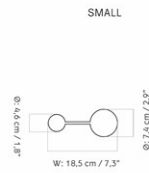

AFTERROOM COAT HANGER

Designed by *Afteroom*

MASTER SKU
COLLI

8900000PIM
2-4

CARE INSTRUCTIONS

Discover our product care guide for comprehensive care instructions.

[Download](#)

DESCRIPTION

Find more information in the dedicated product fact sheet for this product.

STOCK OPTION

SKU	VARIANT	COLLI	INCL. VAT EUR	EXCL. VAT EUR
8920539	Large - Black - NEW	2	175,00	146,44
8910579	Small - Black/Brass	4	80,00	66,94
8910539	Small - Black	4	80,00	66,94
8900639	Medium - White	2	135,00	112,97
8900579	Medium - Black/Brass	2	135,00	112,97
8900539	Medium - Black	2	135,00	112,97