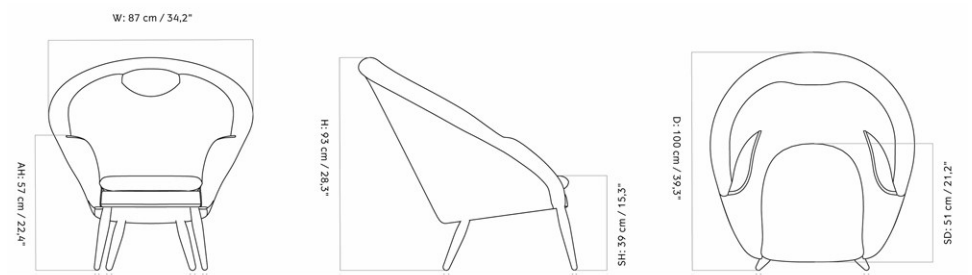

ODA LOUNGE CHAIR, NATURAL OAK BASE
 Designed by *Arnold Madsen*

MASTER SKU	1212000PIM
COLLI	1
DIMENSIONS	H: 93 cm W: 87 cm
	D: 100 cm
	SH: 39 cm SD: 54 cm
	AH: 57 cm

CARE INSTRUCTIONS

Discover our product care guide for comprehensive care instructions.