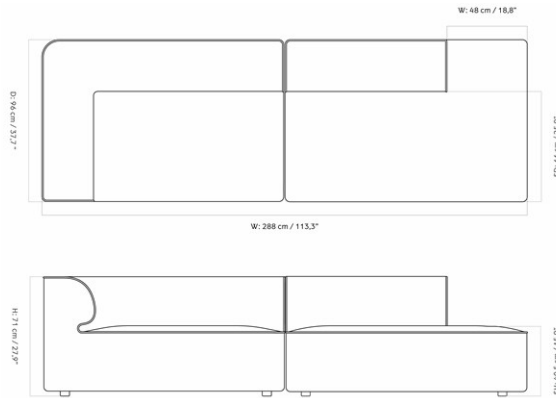

EAVE MODULAR SOFA 96, 2 SEATER, CONFIGURATION 3

Designed by *Norm Architects*

MASTER SKU	9987220PIM
COLLI	1
DIMENSIONS	H: 71 cm W: 288 cm
	D: 96 cm
	SH: 40.5 cm SD: 66 cm
	AH: 71 cm

CARE INSTRUCTIONS

Discover our product care guide for comprehensive care instructions.

[Download](#)

DESCRIPTION

Find more information in the dedicated product fact sheet for this product.

SPEC OPTIONS

MASTER SKU	VARIANT	INCL. VAT EUR	EXCL. VAT EUR
9987220PIM	Price Category - PC4T <i>Grand Mohair, Danish Art Weaving / Lupo, Dedar</i>	6.250,00	5.230,00
9987220PIM	Price Category - PC3T <i>Arctic, Jab / Safire, Sahco, Kvadrat / Vidar 4, Kvadrat / Zero, Sahco, Kvadrat / Baru, Kvadrat / Cifrado, Kvadrat / Serpentine, Kvadrat</i>	5.710,00	4.778,13
9987220PIM	Price Category - PC2T <i>Canvas 2, Kvadrat / Clay, Sahco, Kvadrat / Fiord, Kvadrat / Hallingdal 65, Kvadrat / Moss, Sahco, Kvadrat / Reflect, Kvadrat / Savanna, Kvadrat / Steelcut Trio 3, Kvadrat / Avalon 2, Kvadrat / Oaxaca, Kvadrat / Keiga, Kvadrat</i>	5.170,00	4.326,26
9987220PIM	Price Category - PC1T <i>Barnum Bouclé, Audo / Champion, JAB / Illusion, Nevotex / Hot Madison, JAB / Maple, Kvadrat / Remix, Kvadrat / Re-wool, Kvadrat / Logan, Yarn Collective</i>	4.630,00	3.874,38
9987220PIM	Price Category - PC0T <i>Audo Bouclé, Audo / Autumn, Kvadrat</i>	4.155,00	3.476,90