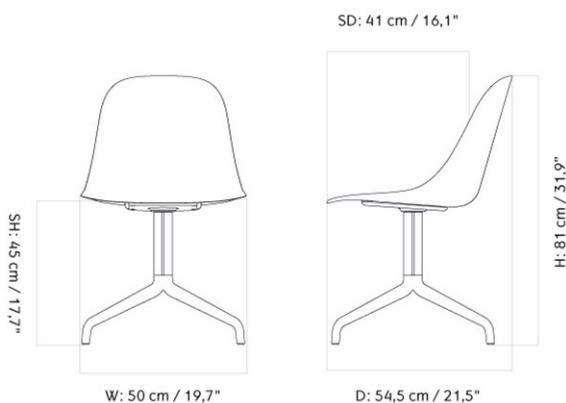

HABOUR SIDE DINING CHAIR, STAR BASE W/RETURN, PLASTIC SHELL

Designed by *Norm Architects*

MASTER SKU	9397939PIM	
COLLI	1	
DIMENSIONS	H: 81 cm	W: 50 cm
	D: 54.5 cm	
	SH: 45 cm	SD: 41 cm

CARE INSTRUCTIONS

Discover our product care guide for comprehensive care instructions.

[Download](#)

Find more information in the dedicated product fact sheet for this product.

DESCRIPTION

SPEC OPTIONS

MASTER SKU	VARIANT	INCL. VAT EUR	EXCL. VAT EUR
9397939PIM	Dependent On Selected Variant - Dependent On Selected Variant	710,00	594,13

QUICK SHIP

SKU	VARIANT	INCL. VAT EUR	EXCL. VAT EUR
9397939-0205ZZZZ	Polished aluminium - White, 9016	710,00	594,13
9397939-0204ZZZZ	Polished aluminium - Olive, 7002	710,00	594,13
9397939-0203ZZZZ	Polished aluminium - Light Grey, 9002	710,00	594,13
9397939-0202ZZZZ	Polished aluminium - Khaki, 1011	710,00	594,13
9397939-0201ZZZZ	Polished aluminium - Burned red, 8015	710,00	594,13
9397939-0200ZZZZ	Polished aluminium - Black, 9011	710,00	594,13
9397939-0005ZZZZ	Black - White, 9016	710,00	594,13
9397939-0004ZZZZ	Black - Olive, 7002	710,00	594,13
9397939-0003ZZZZ	Black - Light Grey, 9002	710,00	594,13
9397939-0002ZZZZ	Black - Khaki, 1011	710,00	594,13
9397939-0001ZZZZ	Black - Burned red, 8015	710,00	594,13
9397939-0000ZZZZ	Black - Black, 9011	710,00	594,13