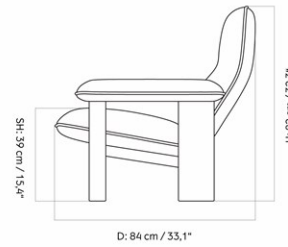

BRASILIA LOUNGE CHAIR, WALNUT BASE

Designed by *Anderssen & Voll*

MASTER SKU	8052000PIM		
COLLI	1		
DIMENSIONS	H: 82 cm	W: 96 cm	
	D: 84 cm		
	SH: 39 cm	SD: 52 cm	
	AH: 51 cm		

CARE INSTRUCTIONS

Discover our product care guide for comprehensive care instructions.

[Download](#)

Find more information in the dedicated product fact sheet for this product.

DESCRIPTION

SPEC OPTIONS

MASTER SKU	VARIANT	INCL. VAT EUR	EXCL. VAT EUR
8052000PIM	Price Category - PC0T <i>Audo Bouclé, Audo / Autumn, Kvadrat</i>	2.430,00	2.033,42
8052000PIM	Price Category - PC1T <i>Barnum Bouclé, Audo / Champion, JAB / Illusion, Nevotex / Hot Madison, JAB / Maple, Kvadrat / Remix, Kvadrat / Re-wool, Kvadrat / Logan, Yarn Collective</i>	2.590,00	2.167,31
8052000PIM	Price Category - PC2T <i>Canvas 2, Kvadrat / Clay, Sahco, Kvadrat / Fiord, Kvadrat / Hallingdal 65, Kvadrat / Moss, Sahco, Kvadrat / Reflect, Kvadrat / Savanna, Kvadrat / Steelcut Trio 3, Kvadrat / Avalon 2, Kvadrat / Oaxaca, Kvadrat / Keiga, Kvadrat</i>	2.885,00	2.414,17
8052000PIM	Price Category - PC3T <i>Arctic, Jab / Safire, Sahco, Kvadrat / Vidar 4, Kvadrat / Zero, Sahco, Kvadrat / Baru, Kvadrat / Cifrado, Kvadrat / Serpentine, Kvadrat</i>	3.045,00	2.548,06
8052000PIM	Price Category - PC4T <i>Cabanon Soft, Designers Guild / Grand Mohair, Danish Art Weaving / Lupo, Dedar</i>	3.260,00	2.727,97
8052000PIM	Price Category - PC1L <i>Dakar, Nevotex / Envy, Sørensen / Ultra, Sørensen</i>	4.105,00	3.435,06
8052000PIM	Price Category - PC2L <i>Dunes, Sørensen / Nuance, Sørensen</i>	4.415,00	3.694,47
8052000PIM	Price Category - PC3L <i>Sheepskin Curly, Nevotex</i>	4.565,00	3.819,99
8052000PIM	Price Category - PC4L	4.780,00	3.999,90