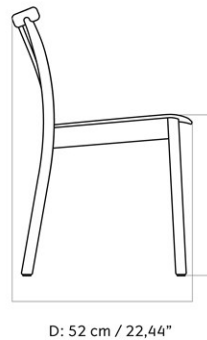

MERKUR DINING CHAIR, OAK SEAT AND BACK

Designed by *Skogstad & Wærnes*

MASTER SKU
COLLI
DIMENSIONS

1300040PIM
1
H: 78 cm   W: 46 cm
D: 52 cm
SH: 46 cm   SD: 42 cm

CARE INSTRUCTIONS

Discover our product care guide for comprehensive care instructions.

[Download](#)

DESCRIPTION

Find more information in the dedicated product fact sheet for this product.

QUICK SHIP

SKU	VARIANT	INCL. VAT EUR	EXCL. VAT EUR
130000	Natural oak	630,00	527,18
130001	Black	630,00	527,18