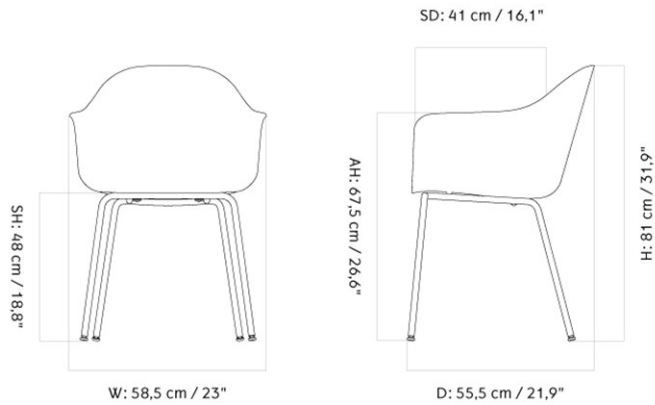

HARBOUR DINING CHAIR, STEEL BASE, UPHOLSTERED SHELL

Designed by *Norm Architects*

MASTER SKU	9341000PIM
COLLI	1
DIMENSIONS	H: 81 cm W: 58.5 cm
	D: 55.5 cm
	SH: 48 cm SD: 41 cm
	AH: 67.5 cm

CARE INSTRUCTIONS

Discover our product care guide for comprehensive care instructions.

[Download](#)

Find more information in the dedicated product fact sheet for this product.

DESCRIPTION

SPEC OPTIONS

MASTER SKU	VARIANT	INCL. VAT EUR	EXCL. VAT EUR
9341000PIM	Black - Price Category - PC0T <i>Audo Bouclé, Audo / Autumn, Kvadrat</i>	615,00	514,63
9341000PIM	Black - Price Category - PC1T <i>Barnum Bouclé, Audo / Champion, JAB / Illusion, Nevotex / Hot Madison, JAB / Maple, Kvadrat / Remix, Kvadrat / Re-wool, Kvadrat / Logan, Yarn Collective</i>	710,00	594,13
9341000PIM	Black - Price Category - PC2T <i>Canvas 2, Kvadrat / Clay, Sahco, Kvadrat / Fiord, Kvadrat / Hallingdal 65, Kvadrat / Moss, Sahco, Kvadrat / Reflect, Kvadrat / Savanna, Kvadrat / Steelcut Trio 3, Kvadrat / Oaxaca, Kvadrat / Keiga, Kvadrat</i>	910,00	761,49
9341000PIM	Black - Price Category - PC3T <i>Arctic, Jab / Safire, Sahco, Kvadrat / Vidar 4, Kvadrat / Zero, Sahco, Kvadrat / Baru, Kvadrat / Cifrado, Kvadrat / Serpentine, Kvadrat</i>	1.155,00	966,50
9341000PIM	Black - Price Category - PC4T <i>Grand Mohair, Danish Art Weaving / Lupo, Dedar</i>	1.195,00	999,98
9341000PIM	Black - Price Category - PC0L <i>Sierra, Camo</i>	1.115,00	933,03
9341000PIM	Black - Price Category - PC1L <i>Dakar, Nevotex / Ultra, Sørensen</i>	1.155,00	966,50
9341000PIM	Black - Price Category - PC2L <i>Dunes, Sørensen / Nuance, Sørensen</i>	1.260,00	1.054,37
9341000PIM	Black - Price Category - PC3L	1.530,00	1.280,30
9341000PIM	Black - Price Category - PC4L	2.095,00	1.753,10