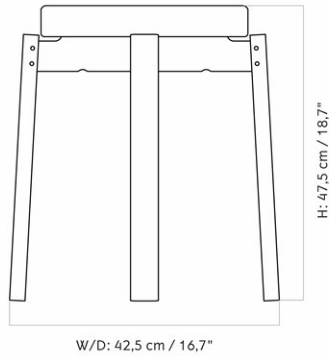

PASSAGE STOOL, NATURAL OAK BASE, UPHOLSTERED SEAT

Designed by *Kroeyer-Saetter-Lassen*

MASTER SKU	1513500PIM		
COLLI	1		
DIMENSIONS	H: 47.5 cm	W: 42.5 cm	
	D: 42.5 cm		
	SH: 47.5 cm	SD: 33.5 cm	

CARE INSTRUCTIONS

Discover our product care guide for comprehensive care instructions.

[Download](#)

Find more information in the dedicated product fact sheet for this product.

DESCRIPTION

SPEC OPTIONS

MASTER SKU	VARIANT	INCL. VAT EUR	EXCL. VAT EUR
1513500PIM	Price Category - PC0T <i>Audo Bouclé, Audo / Autumn, Kvadrat</i>	590,00	493,71
1513500PIM	Price Category - PC1T <i>Barnum Bouclé, Audo / Champion, JAB / Illusion, Nevotex / Hot Madison, JAB / Maple, Kvadrat / Remix, Kvadrat / Re-wool, Kvadrat / Logan, Yarn Collective</i>	655,00	548,10
1513500PIM	Price Category - PC2T <i>Canvas 2, Kvadrat / Clay, Sahco, Kvadrat / Fiord, Kvadrat / Hallingdal 65, Kvadrat / Moss, Sahco, Kvadrat / Reflect, Kvadrat / Savanna, Kvadrat / Steelcut Trio 3, Kvadrat / Avalon 2, Kvadrat / Oaxaca, Kvadrat / Keiga, Kvadrat</i>	740,00	619,23
1513500PIM	Price Category - PC3T <i>Arctic, Jab / Safire, Sahco, Kvadrat / Vidar 4, Kvadrat / Zero, Sahco, Kvadrat / Baru, Kvadrat / Cifrado, Kvadrat / Serpentine, Kvadrat</i>	820,00	686,18
1513500PIM	Price Category - PC4T <i>Cabanon Soft, Designers Guild / Grand Mohair, Danish Art Weaving / Lupo, Dedar</i>	870,00	728,02
1513500PIM	Price Category - PC0L <i>Sierra, Camo</i>	590,00	493,71
1513500PIM	Price Category - PC1L <i>Dakar, Nevotex / Envy, Sørensen / Ultra, Sørensen</i>	695,00	581,58
1513500PIM	Price Category - PC2L <i>Dunes, Sørensen / Nuance, Sørensen</i>	805,00	673,62
1513500PIM	Price Category - PC3L	870,00	728,02
1513500PIM	Price Category - PC4L	1.085,00	907,93