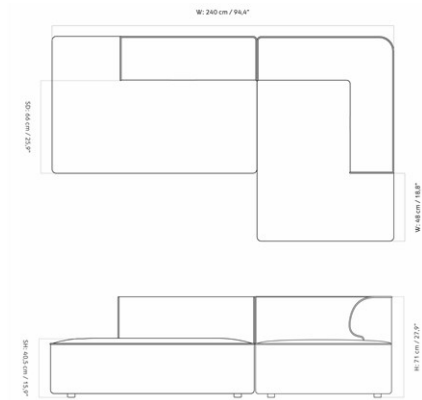

EAVE MODULAR SOFA 96, 2 SEATER, CONFIGURATION 8

Designed by *Norm Architects*

MASTER SKU	9987720PIM
COLLI	1
DIMENSIONS	H: 71 cm W: 240 cm
	D: 144 cm
	SH: 40.5 cm SD: 66 cm
	AH: 71 cm

CARE INSTRUCTIONS

Discover our product care guide for comprehensive care instructions.