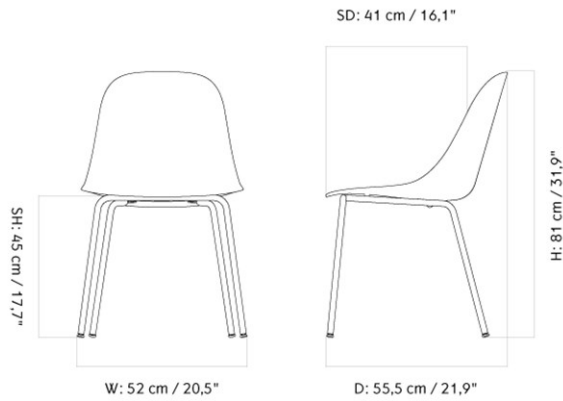

HARBOUR DINING CHAIR, STEEL BASE, PLASTIC SHELL

Designed by *Norm Architects*

MASTER SKU	9340539PIM	
COLLI	1	
DIMENSIONS	H: 81 cm	W: 58.5 cm
	D: 55.5 cm	
	SH: 45 cm	SD: 41 cm
	AH: 67.5 cm	

CARE INSTRUCTIONS

Discover our product care guide for comprehensive care instructions.

[Download](#)

Find more information in the dedicated product fact sheet for this product.

DESCRIPTION

QUICK SHIP

SKU	VARIANT	INCL. VAT EUR	EXCL. VAT EUR
9340539	Black - Dependent On Selected Variant	360,00	301,25
9340539-0005ZZZZ	Black - White, 9016	360,00	301,25
9340539-0004ZZZZ	Black - Olive, 7002	360,00	301,25
9340539-0003ZZZZ	Black - Light Grey, 9002	360,00	301,25
9340539-0002ZZZZ	Black - Khaki, 1011	360,00	301,25
9340539-0001ZZZZ	Black - Burned red, 8015	360,00	301,25
9340539-0000ZZZZ	Black - Black, 9011	360,00	301,25