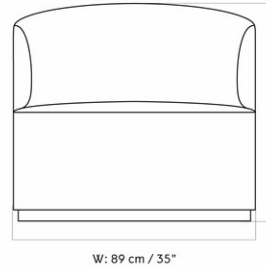

TEAROOM LOUNGE CHAIR

Designed by *Nick Ross Studio*

MASTER SKU	9605000PIM
COLLI	1
DIMENSIONS	H: 78 cm W: 89 cm
	D: 70 cm
	SH: 43 cm SD: 56 cm
	AH: 78 cm

CARE INSTRUCTIONS

Discover our product care guide for comprehensive care instructions.

[Download](#)

DESCRIPTION

Find more information in the dedicated product fact sheet for this product.

SPEC OPTIONS

MASTER SKU	VARIANT	INCL. VAT EUR	EXCL. VAT EUR
9605000PIM	Price Category - PC0T <i>Audo Bouclé, Audo / Autumn, Kvadrat</i>	2.185,00	1.828,41
9605000PIM	Price Category - PC1T <i>Barnum Bouclé, Audo / Champion, JAB / Illusion, Nevotex / Hot Madison, JAB / Maple, Kvadrat / Remix, Kvadrat / Re-wool, Kvadrat / Logan, Yarn Collective</i>	2.430,00	2.033,42
9605000PIM	Price Category - PC2T <i>Canvas 2, Kvadrat / Clay, Sahco, Kvadrat / Fiord, Kvadrat / Hallingdal 65, Kvadrat / Moss, Sahco, Kvadrat / Reflect, Kvadrat / Savanna, Kvadrat / Steelcut Trio 3, Kvadrat / Avalon 2, Kvadrat / Oaxaca, Kvadrat / Keiga, Kvadrat</i>	2.780,00	2.326,30
9605000PIM	Price Category - PC3T <i>Arctic, Jab / Safire, Sahco, Kvadrat / Vidar 4, Kvadrat / Zero, Sahco, Kvadrat / Baru, Kvadrat / Cifrado, Kvadrat / Serpentine, Kvadrat</i>	3.125,00	2.615,00
9605000PIM	Price Category - PC4T <i>Cabanon Soft, Designers Guild / Grand Mohair, Danish Art Weaving / Lupo, Dedar</i>	3.490,00	2.920,43