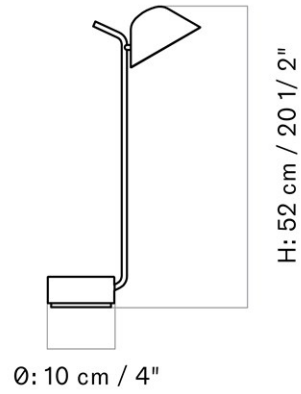

PEEK TABLE LAMP

Designed by *Jonas Wagell*

MASTER SKU 1300000PIM
COLLI 2

CARE INSTRUCTIONS

Discover our product care guide for comprehensive care instructions.

[Download](#)

DESCRIPTION

Find more information in the dedicated product fact sheet for this product.

STOCK OPTION

SKU	VARIANT	INCL. VAT EUR	EXCL. VAT EUR
1300539	Black	375,00	313,80