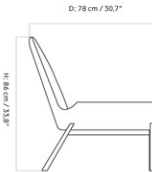

PAGODE SOFA, WALNUT BASE
Designed by *Tove & Edvard Kindt-Larsen*

MASTER SKU	1217000PIM		
COLLI	1		
DIMENSIONS	H: 86 cm	W: 202 cm	
	D: 78 cm		
	SH: 37 cm	SD: 50 cm	

CARE INSTRUCTIONS

Discover our product care guide for comprehensive care instructions.

[Download](#)

DESCRIPTION

Find more information in the dedicated product fact sheet for this product.

SPEC OPTIONS

MASTER SKU	VARIANT	INCL. VAT EUR	EXCL. VAT EUR
1217000PIM	Price Category - PC0T <i>Audo Bouclé, Audo</i>	5.770,00	4.828,34
1217000PIM	Price Category - PC1T <i>Barnum Bouclé, Audo / Champion, JAB / Hot Madison, JAB / Remix, Kvadrat / Re-wool, Kvadrat / Logan, Yarn Collective</i>	6.055,00	5.066,82
1217000PIM	Price Category - PC2T <i>Canvas 2, Kvadrat / Clay, Sahco, Kvadrat / Fiord, Kvadrat / Hallingdal 65, Kvadrat / Moss, Sahco, Kvadrat / Reflect, Kvadrat / Savanna, Kvadrat / Steelcut Trio 3, Kvadrat / Keiga, Kvadrat</i>	6.335,00	5.301,13
1217000PIM	Price Category - PC3T <i>Arctic, Jab / Safire, Sahco, Kvadrat / Vidar 4, Kvadrat / Zero, Sahco, Kvadrat / Baru, Kvadrat / Cifrado, Kvadrat / Serpentine, Kvadrat</i>	6.615,00	5.535,43
1217000PIM	Price Category - PC4T <i>Grand Mohair, Danish Art Weaving / Lupo, Dedar</i>	6.900,00	5.773,92