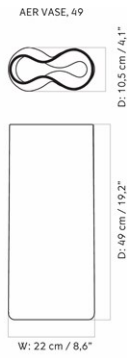

AER COLLECTION

Designed by *Gabriel Tan*

MASTER SKU
COLLI

4730000PIM
1-2

CARE INSTRUCTIONS

Discover our product care guide for comprehensive care instructions.

[Download](#)

DESCRIPTION

Find more information in the dedicated product fact sheet for this product.

STOCK OPTION

SKU	VARIANT	COLLI	INCL. VAT EUR	EXCL. VAT EUR
4735949	H19 cm	2	110,00	92,05
4730949	H9 cm	2	170,00	142,26
4737949	H49 cm	1	320,00	267,78
4736949	H33 cm	1	215,00	179,91