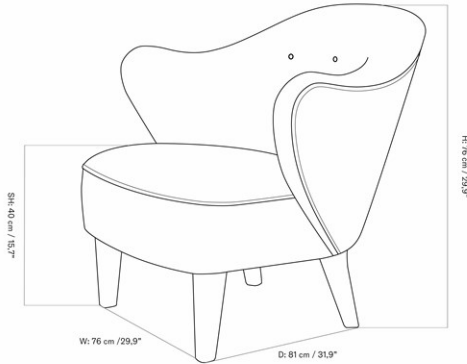

INGEBORG LOUNGE CHAIR W/VEGETAL BUTTONS

Designed by *Flemming Lassen*

MASTER SKU	1500300PIM	
COLLI	1	
DIMENSIONS	H: 76 cm	W: 76 cm
	D: 81 cm	
	SH: 40 cm	SD: 49 cm
	AH: 62 cm	

CARE INSTRUCTIONS

Discover our product care guide for comprehensive care instructions.