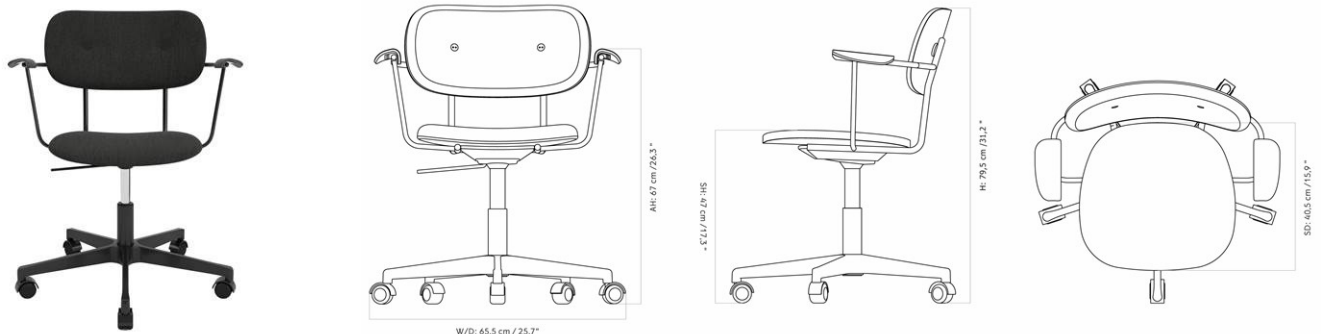

CO TASK CHAIR W/ARMREST, STAR BASE W/CASTERS, BLACK ALUMINIUM, UPHOLSTERED SEAT AND BACK

Designed by *Norm Architects*

MASTER SKU	1510600PIM	CARE INSTRUCTIONS	Discover our product care guide for comprehensive care instructions.
COLLI	1	DESCRIPTION	Download
DIMENSIONS	H: 79.5 cm D: 65.5 cm SH: 47 cm AH: 67 cm	W: 65.5 cm SD: 40.5 cm	Find more information in the dedicated product fact sheet for this product.

SPEC OPTIONS

MASTER SKU	VARIANT	INCL. VAT EUR	EXCL. VAT EUR
1510600PIM	Price Category - PC0T <i>Audo Bouclé, Audo / Autumn, Kvadrat</i>	995,00	832,62
1510600PIM	Price Category - PC1T <i>Barnum Bouclé, Audo / Champion, JAB / Illusion, Nevotex / Hot Madison, JAB / Maple, Kvadrat / Remix, Kvadrat / Re-wool, Kvadrat / Logan, Yarn Collective</i>	1.035,00	866,09
1510600PIM	Price Category - PC2T <i>Canvas 2, Kvadrat / Clay, Sahco, Kvadrat / Fiord, Kvadrat / Hallingdal 65, Kvadrat / Moss, Sahco, Kvadrat / Reflect, Kvadrat / Savanna, Kvadrat / Steelcut Trio 3, Kvadrat / Avalon 2, Kvadrat / Oaxaca, Kvadrat / Keiga, Kvadrat</i>	1.075,00	899,56
1510600PIM	Price Category - PC3T <i>Arctic, Jab / Safire, Sahco, Kvadrat / Vidar 4, Kvadrat / Zero, Sahco, Kvadrat / Baru, Kvadrat / Cifrado, Kvadrat / Serpentine, Kvadrat</i>	1.125,00	941,40
1510600PIM	Price Category - PC4T <i>Cabanon Soft, Designers Guild / Grand Mohair, Danish Art Weaving / Lupo, Dedar</i>	1.195,00	999,98
1510600PIM	Price Category - PC0L <i>Sierra, Camo</i>	1.000,00	836,80
1510600PIM	Price Category - PC1L <i>Dakar, Nevotex / Envy, Sørensen / Ultra, Sørensen</i>	1.075,00	899,56
1510600PIM	Price Category - PC2L <i>Dunes, Sørensen / Nuance, Sørensen</i>	1.155,00	966,50
1510600PIM	Price Category - PC3L	1.205,00	1.008,34