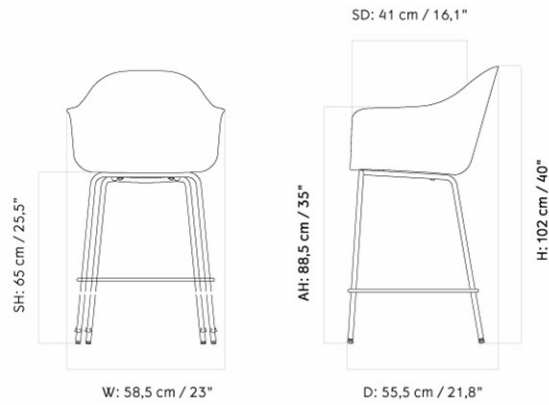

HARBOUR COUNTER CHAIR, PLASTIC SHELL

Designed by *Norm Architects*

MASTER SKU	9343100PIM
COLLI	1
DIMENSIONS	H: 102 cm W: 58.5 cm
	D: 55.5 cm
	SH: 65 cm SD: 41 cm
	AH: 88.5 cm

CARE INSTRUCTIONS

Discover our product care guide for comprehensive care instructions.

[Download](#)

Find more information in the dedicated product fact sheet for this product.

DESCRIPTION

SPEC OPTIONS

MASTER SKU	VARIANT	INCL. VAT EUR	EXCL. VAT EUR
9343100PIM	Dependent On Selected Variant	455,00	380,74

QUICK SHIP

SKU	VARIANT	INCL. VAT EUR	EXCL. VAT EUR
9343100-0003ZZZZ	Light Grey, 9002	455,00	380,74
9343100-0005ZZZZ	White, 9016	455,00	380,74
9343100-0004ZZZZ	Olive, 7002	455,00	380,74
9343100-0002ZZZZ	Khaki, 1011	455,00	380,74
9343100-0001ZZZZ	Burned red, 8015	455,00	380,74
9343100-0000ZZZZ	Black, 9011	455,00	380,74