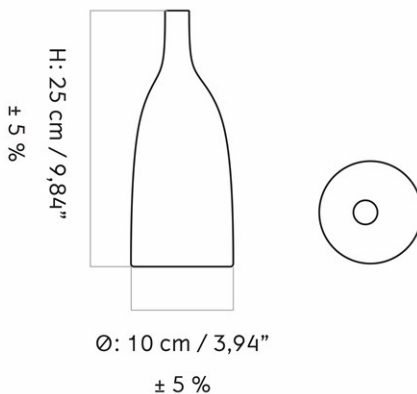

STRANDGADE STEM VASE

Designed by *Mathias & Alexander*

MASTER SKU 4479000PIM
COLLI 1
DIMENSIONS H: 25 cm   Ø: 10, cm

CARE INSTRUCTIONS

Discover our product care guide for comprehensive care instructions.

[Download](#)

DESCRIPTION

Find more information in the dedicated product fact sheet for this product.

STOCK OPTION

SKU	VARIANT	INCL. VAT EUR	EXCL. VAT EUR
4479429	Black	50,00	41,84