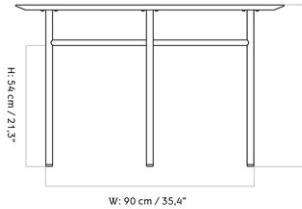

SNAREGADE DINING TABLE, ROUND Ø120 CM / 47"

Designed by *Norm Architects*

W: 90 cm / 35.4"