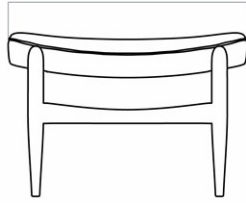

ELIZABETH OTTOMAN, WALNUT BASE
 Designed by *Ib Kofod-Larsen Design*

W: 57 cm / 22,4"

H: 36 cm / 14,1"

D: 42 cm / 16,5"

MASTER SKU	1211000PIM	
COLLI	1	
DIMENSIONS	H: 36 cm	W: 57 cm
	D: 42 cm	

CARE INSTRUCTIONS