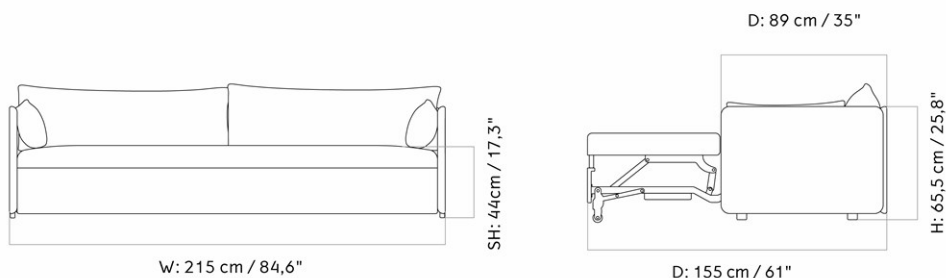

OFFSET SOFA BED, 3 SEATER

Designed by *Norm Architects*

MASTER SKU	9851200PIM		
COLLI	1		
DIMENSIONS	H: 65.5 cm	W: 215 cm	
	D: 89 cm		
	SH: 45 cm	SD: 65 cm	
	AH: 65.5 cm		

CARE INSTRUCTIONS

Discover our product care guide for comprehensive care instructions.

[Download](#)

Find more information in the dedicated product fact sheet for this product.

DESCRIPTION

SPEC OPTIONS

MASTER SKU	VARIANT	INCL. VAT EUR	EXCL. VAT EUR
9851200PIM	Price Category - PC0T <i>Audo Bouclé, Audo / Autumn, Kvadrat</i>	4.415,00	3.694,47
9851200PIM	Price Category - PC1T <i>Barnum Bouclé, Audo / Champion, JAB / Illusion, Nevotex / Hot Madison, JAB / Maple, Kvadrat / Remix, Kvadrat / Re-wool, Kvadrat / Logan, Yarn Collective</i>	4.830,00	4.041,74
9851200PIM	Price Category - PC2T <i>Canvas 2, Kvadrat / Clay, Sahco, Kvadrat / Fiord, Kvadrat / Hallingdal 65, Kvadrat / Moss, Sahco, Kvadrat / Reflect, Kvadrat / Savanna, Kvadrat / Steelcut Trio 3, Kvadrat / Avalon 2, Kvadrat / Oaxaca, Kvadrat / Keiga, Kvadrat</i>	5.460,00	4.568,93
9851200PIM	Price Category - PC3T <i>Arctic, Jab / Safire, Sahco, Kvadrat / Vidar 4, Kvadrat / Zero, Sahco, Kvadrat / Baru, Kvadrat / Cifrado, Kvadrat / Serpentine, Kvadrat</i>	6.095,00	5.100,30
9851200PIM	Price Category - PC4T <i>Lupo, Dedar</i>	6.725,00	5.627,48