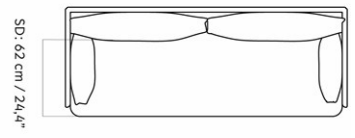

OFFSET SOFA, 3 SEATER W/LOOSE COVER

Designed by *Norm Architects*

MASTER SKU
COLLI
DIMENSIONS

9854000PIM
1
H: 75 cm   W: 228 cm
D: 90 cm
SH: 37 cm   SD: 62 cm
AH: 58.5 cm

CARE INSTRUCTIONS

Discover our product care guide for comprehensive care instructions.

[Download](#)

Find more information in the dedicated product fact sheet for this product.

DESCRIPTION

QUICK SHIP

SKU	VARIANT	INCL. VAT EUR	EXCL. VAT EUR
9854113	Yarn Collective, Flint - NEW	4.025,00	3.368,12
9854112	Yarn Collective, Sand - NEW	4.025,00	3.368,12
9854111	Yarn Collective, Jasmine - NEW	4.025,00	3.368,12
9854003	Audo Linen, Poppy Seed	3.355,00	2.807,46
9854002	Audo Linen, Wheat	3.355,00	2.807,46
9854001	Audo Linen, Oat	3.355,00	2.807,46