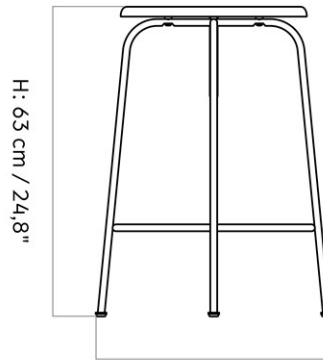

AFTERROOM BAR STOOL, UPHOLSTERED SEAT

Designed by *Afteroom*

W: 48 cm / 18,9"