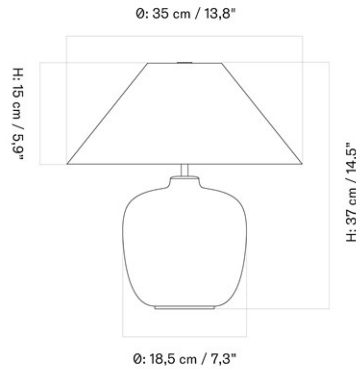

TORSO TABLE LAMP, H37 CM / 14.5"
Designed by *Kroeyer-Saetter-Lassen*

MASTER SKU	1280000PIM
COLLI	1
DIMENSIONS	H: 37 cm Ø: 35, cm

CARE INSTRUCTIONS

Discover our product care guide for comprehensive care instructions.

[Download](#)

DESCRIPTION

Find more information in the dedicated product fact sheet for this product.

STOCK OPTION

SKU	VARIANT	INCL. VAT EUR	EXCL. VAT EUR
1283659	Sand/Off-White	390,00	326,35