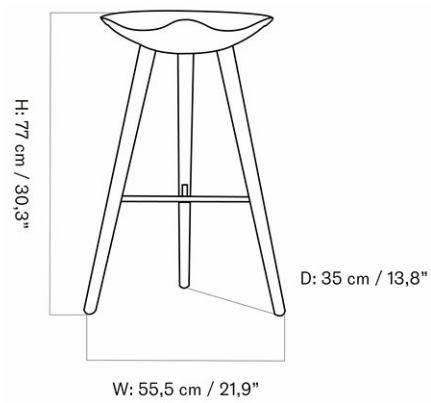

ML 42 BAR STOOL

Designed by *Mogens Lassen*

MASTER SKU	BL41400PIM		
COLLI	1		
DIMENSIONS	H: 81 cm	W: 56 cm	
	D: 35 cm		
	SH: 77 cm	SD: 36 cm	

CARE INSTRUCTIONS

Discover our product care guide for comprehensive care instructions.

[Download](#)

DESCRIPTION

Find more information in the dedicated product fact sheet for this product.

STOCK OPTION

SKU	VARIANT	INCL. VAT EUR	EXCL. VAT EUR
BL41013	Black Stained Beech - Stainless Steel	910,00	761,49
BL41023	Black Stained Beech - Brass	910,00	761,49
BL41043	Black Stained Beech - Copper	860,00	719,65
BL41113	Natural Oak - Stainless Steel	1.260,00	1.054,37
BL41123	Natural Oak - Brass	1.260,00	1.054,37
BL41143	Natural Oak - Copper	1.220,00	1.020,90
BL41413	Brown Oiled Oak - Stainless Steel	1.260,00	1.054,37
BL41423	Brown Oiled Oak - Brass	1.260,00	1.054,37
BL41443	Brown Oiled Oak - Copper	1.220,00	1.020,90