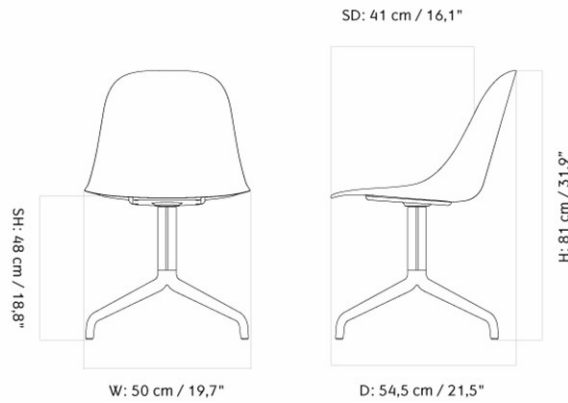

HARBOUR SIDE DINING CHAIR, STAR BASE W/RETURN, UPHOLSTERED SHELL

Designed by *Norm Architects*

MASTER SKU	9397000PIM	
COLLI	1	
DIMENSIONS	H: 81 cm	W: 50 cm
	D: 54.5 cm	
	SH: 48 cm	SD: 41 cm

CARE INSTRUCTIONS

Discover our product care guide for comprehensive care instructions.

[Download](#)

Find more information in the dedicated product fact sheet for this product.

DESCRIPTION

SPEC OPTIONS

MASTER SKU	VARIANT	INCL. VAT EUR	EXCL. VAT EUR
9397000PIM	Price Category - PC0T <i>Audo Bouclé, Audo / Autumn, Kvadrat</i>	790,00	661,07
9397000PIM	Price Category - PC1T <i>Barnum Bouclé, Audo / Champion, JAB / Illusion, Nevotex / Hot Madison, JAB / Maple, Kvadrat / Remix, Kvadrat / Re-wool, Kvadrat / Logan, Yarn Collective</i>	910,00	761,49
9397000PIM	Price Category - PC2T <i>Canvas 2, Kvadrat / Clay, Sahco, Kvadrat / Fiord, Kvadrat / Hallingdal 65, Kvadrat / Moss, Sahco, Kvadrat / Reflect, Kvadrat / Savanna, Kvadrat / Steelcut Trio 3, Kvadrat / Oaxaca, Kvadrat / Keiga, Kvadrat</i>	1.180,00	987,42
9397000PIM	Price Category - PC3T <i>Arctic, Jab / Safire, Sahco, Kvadrat / Vidar 4, Kvadrat / Zero, Sahco, Kvadrat / Baru, Kvadrat / Cifrado, Kvadrat / Serpentine, Kvadrat</i>	1.435,00	1.200,81
9397000PIM	Price Category - PC4T <i>Grand Mohair, Danish Art Weaving / Lupo, Dedar</i>	1.505,00	1.259,38
9397000PIM	Price Category - PC0L <i>Sierra, Camo</i>	1.380,00	1.154,78
9397000PIM	Price Category - PC1L <i>Dakar, Nevotex / Ultra, Sørensen</i>	1.435,00	1.200,81
9397000PIM	Price Category - PC2L <i>Dunes, Sørensen / Nuance, Sørensen</i>	1.595,00	1.334,70
9397000PIM	Price Category - PC3L	1.920,00	1.606,66
9397000PIM	Price Category - PC4L	2.615,00	2.188,23