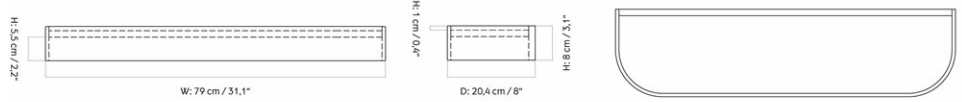

EPOCH SHELF, 79

Designed by *Nina Bruun*

MASTER SKU 6200001PIM
COLLI 2
DIMENSIONS H: 8 cm W: 79 cm
D: 20.4 cm

CARE INSTRUCTIONS

Discover our product care guide for comprehensive care instructions.

[Download](#)

DESCRIPTION

Find more information in the dedicated product fact sheet for this product.

STOCK OPTION

SKU	VARIANT	INCL. VAT EUR	EXCL. VAT EUR
6207849	Dark Stained Oak/Black	240,00	200,83
6207039	Natural Oak/Fog	240,00	200,83