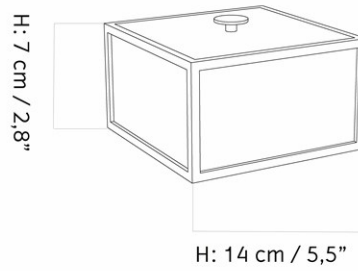

FRAME 14

Designed by *Mogens Lassen*

MASTER SKU
COLLI
DIMENSIONS

BL39020PIM
2
H: 7 cm   W: 14 cm
D: 14 cm

CARE INSTRUCTIONS

Discover our product care guide for comprehensive care instructions.

[Download](#)

DESCRIPTION

Find more information in the dedicated product fact sheet for this product.

STOCK OPTION

SKU	VARIANT	INCL. VAT EUR	EXCL. VAT EUR
BL40127	Dark Blue	115,00	96,23
BL40126	Smoked Oak	125,00	104,60
BL40123	Black Stained Ash	125,00	104,60
BL40122	Light Grey	115,00	96,23
BL40120	Oak	125,00	104,60