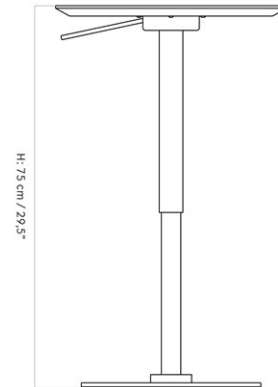

BRANCH SIDE TABLE

Designed by *Norm Architects*

MASTER SKU
COLLI
DIMENSIONS

1105800PIM
1
H: 75 cm
D: 45 cm
Ø: 45, cm

W: 45 cm

CARE INSTRUCTIONS

Discover our product care guide for comprehensive care instructions.

[Download](#)

DESCRIPTION

Find more information in the dedicated product fact sheet for this product.

STOCK OPTION

SKU	VARIANT	INCL. VAT EUR	EXCL. VAT EUR
1105849	Dark Stained Oak	535,00	447,69
1105539	Linoleum Charcoal	605,00	506,26