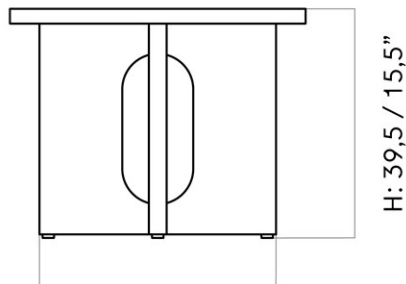

ANDROGYNE SIDE TABLE, Ø50 CM / 19.7", WOOD BASE, WOOD TABLETOP

Designed by *Danielle Siggerud*

W: 35,5 cm / 14"

H: 39,5 / 15,5"