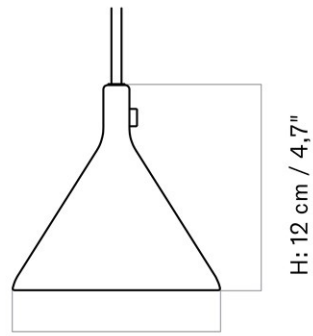

Find more information in the dedicated product fact sheet for this product.

STOCK OPTION

SKU	VARIANT	INCL. VAT EUR	EXCL. VAT EUR
1390829	Brass	1.785,00	1.493,69

CAST PENDANT

Designed by *Thomas Chung & Jordan Murphy*