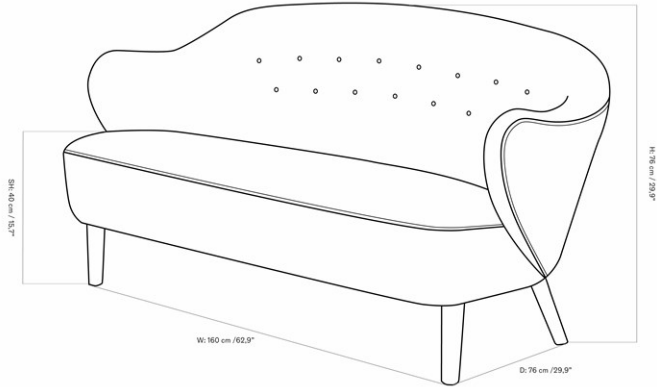

INGEBORG SOFA, W/VEGETAL BUTTONS

Designed by *Flemming Lassen*

MASTER SKU	1500600PIM
COLLI	1
DIMENSIONS	H: 79 cm W: 160 cm
	D: 76 cm
	SH: 43 cm SD: 50 cm
	AH: 62 cm

CARE INSTRUCTIONS

Discover our product care guide for comprehensive care instructions.

[Download](#)

Find more information in the dedicated product fact sheet for this product.

DESCRIPTION

SPEC OPTIONS

MASTER SKU	VARIANT	INCL. VAT EUR	EXCL. VAT EUR
1500600PIM	Price Category - PC0T <i>Audo Bouclé, Audo / Autumn, Kvadrat</i>	4.280,00	3.581,50
1500600PIM	Price Category - PC1T <i>Barnum Bouclé, Audo / Champion, JAB / Illusion, Nevotex / Hot Madison, JAB / Maple, Kvadrat / Remix, Kvadrat / Re-wool, Kvadrat / Logan, Yarn Collective</i>	4.860,00	4.066,85
1500600PIM	Price Category - PC2T <i>Canvas 2, Kvadrat / Clay, Sahco, Kvadrat / Fiord, Kvadrat / Hallingdal 65, Kvadrat / Moss, Sahco, Kvadrat / Reflect, Kvadrat / Savanna, Kvadrat / Steelcut Trio 3, Kvadrat / Keiga, Kvadrat</i>	5.370,00	4.493,62
1500600PIM	Price Category - PC3T <i>Arctic, Jab / Safire, Sahco, Kvadrat / Vidar 4, Kvadrat / Zero, Sahco, Kvadrat / Baru, Kvadrat / Cifrado, Kvadrat / Serpentine, Kvadrat</i>	5.810,00	4.861,81
1500600PIM	Price Category - PC4T <i>Grand Mohair, Danish Art Weaving / Lupo, Dedar</i>	6.455,00	5.401,54
1500600PIM	Price Category - PC1L <i>Dakar, Nevotex / Envy, Sørensen / Ultra, Sørensen</i>	6.105,00	5.108,66
1500600PIM	Price Category - PC2L <i>Dunes, Sørensen / Nuance, Sørensen</i>	6.965,00	5.828,31
1500600PIM	Price Category - PC3L <i>Sheepskin Curly, Skandilock</i>	7.625,00	6.380,60
1500600PIM	Price Category - PC4L	8.415,00	7.041,67