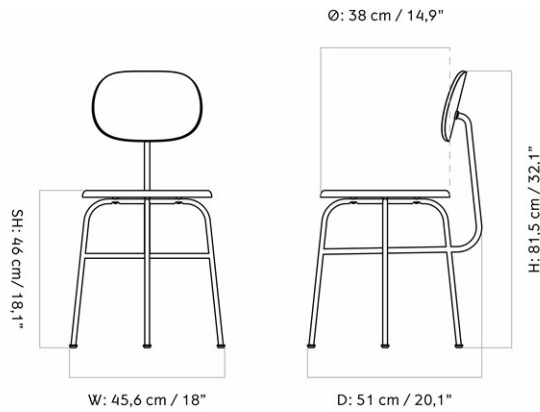

AFTERROOM DINING CHAIR PLUS, BLACK BASE, UPHOLSTERED SEAT AND BACK

Designed by *Afteroom*

MASTER SKU	8450000PIM	
COLLI	1	
DIMENSIONS	H: 81.5 cm	W: 45.5 cm
	D: 51 cm	
	SH: 46 cm	SD: 38 cm

CARE INSTRUCTIONS