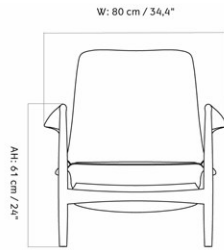

THE SEAL LOUNGE CHAIR, NATURAL OAK BASE, HIGH BACK
 Designed by *Ib Kofod-Larsen Design*

MASTER SKU	1223000PIM
COLLI	1
DIMENSIONS	H: 92 cm W: 80 cm
	D: 82 cm
	SH: 40 cm SD: 53 cm
	AH: 61 cm

CARE INSTRUCTIONS