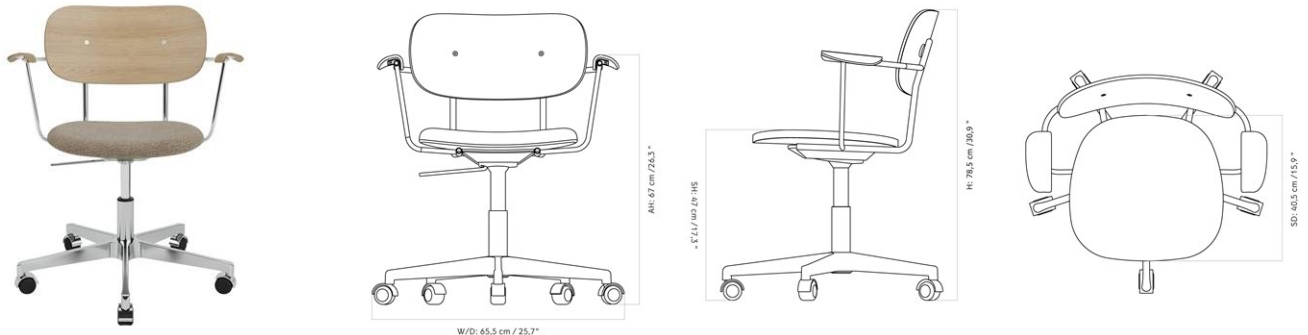

CO TASK CHAIR W/ARMREST, STAR BASE W/CASTERS, POLISHED ALUMINIUM, UPHOLSTERED SEAT

Designed by *Norm Architects*

MASTER SKU	1510300PIM
COLLI	1
DIMENSIONS	H: 79.5 cm W: 65.5 cm
	D: 65.5 cm
	SH: 47 cm SD: 40.5 cm
	AH: 67 cm

CARE INSTRUCTIONS

Discover our product care guide for comprehensive care instructions.

[Download](#)

DESCRIPTION

Find more information in the dedicated product fact sheet for this product.

SPEC OPTIONS

MASTER SKU	VARIANT	INCL. VAT EUR	EXCL. VAT EUR
1510300PIM	Price Category - PC0T <i>Audo Bouclé, Audo / Autumn, Kvadrat</i>	1.140,00	953,95
1510300PIM	Price Category - PC1T <i>Barnum Bouclé, Audo / Champion, JAB / Illusion, Nevotex / Hot Madison, JAB / Maple, Kvadrat / Remix, Kvadrat / Re-wool, Kvadrat / Logan, Yarn Collective</i>	1.180,00	987,42
1510300PIM	Price Category - PC2T <i>Canvas 2, Kvadrat / Clay, Sahco, Kvadrat / Fiord, Kvadrat / Hallingdal 65, Kvadrat / Moss, Sahco, Kvadrat / Reflect, Kvadrat / Savanna, Kvadrat / Steelcut Trio 3, Kvadrat / Avalon 2, Kvadrat / Oaxaca, Kvadrat / Keiga, Kvadrat</i>	1.205,00	1.008,34
1510300PIM	Price Category - PC3T <i>Arctic, Jab / Safire, Sahco, Kvadrat / Vidar 4, Kvadrat / Zero, Sahco, Kvadrat / Baru, Kvadrat / Cifrado, Kvadrat / Serpentine, Kvadrat</i>	1.250,00	1.046,00
1510300PIM	Price Category - PC4T <i>Cabanon Soft, Designers Guild / Grand Mohair, Danish Art Weaving / Lupo, Dedar</i>	1.290,00	1.079,47
1510300PIM	Price Category - PC0L <i>Sierra, Camo</i>	1.165,00	974,87
1510300PIM	Price Category - PC1L <i>Dakar, Nevotex / Envy, Sørensen / Ultra, Sørensen</i>	1.155,00	966,50
1510300PIM	Price Category - PC2L <i>Dunes, Sørensen / Nuance, Sørensen</i>	1.195,00	999,98
1510300PIM	Price Category - PC3L	1.230,00	1.029,26
1510300PIM	Price Category - PC4L	1.270,00	1.062,74