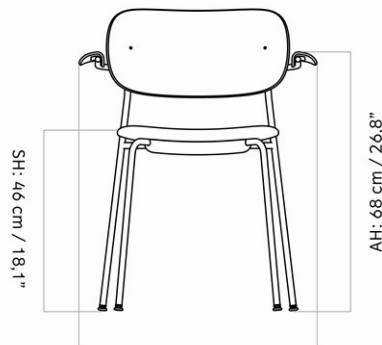

CO DINING CHAIR W/ARMREST, CHROME BASE, OAK SEAT AND BACK

Designed by *Norm Architects*

W: 62 cm / 24,4"