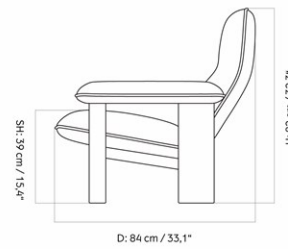

BRASILIA LOUNGE CHAIR, WALNUT BASE

Designed by *Anderssen & Voll*

MASTER SKU	8052000PIM		
COLLI	1		
DIMENSIONS	H: 82 cm	W: 96 cm	
	D: 84 cm		
	SH: 39 cm	SD: 52 cm	
	AH: 51 cm		

CARE INSTRUCTIONS

Discover our product care guide for comprehensive care instructions.

BRASILIA LOUNGE CHAIR, DARK STAINED OAK BASE

Designed by *Anderssen & Voll*

MASTER SKU	8051000PIM		
COLLI	1		
DIMENSIONS	H: 82 cm	W: 96 cm	
	D: 84 cm		
	SH: 39 cm	SD: 52 cm	
	AH: 51 cm		

CARE INSTRUCTIONS