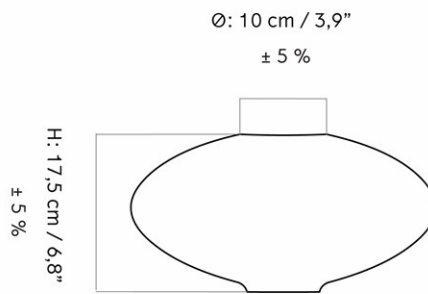

SURROUND VASE

Designed by *Colin King Studio LLC*

MASTER SKU
COLLI
DIMENSIONS

4428939PIM
2
H: 17.5 cm   Ø: 30, cm

CARE INSTRUCTIONS

Discover our product care guide for comprehensive care instructions.

[Download](#)

Find more information in the dedicated product fact sheet for this product.

DESCRIPTION

STOCK OPTION

SKU	VARIANT	INCL. VAT EUR	EXCL. VAT EUR
4428939	Wood	185,00	154,81