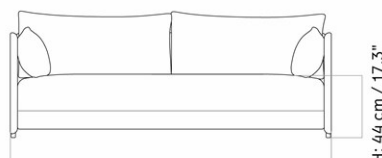

OFFSET SOFA BED, 2 SEATER

Designed by *Norm Architects*

W: 146 cm / 57,4"

SH: 44 cm / 17,3"