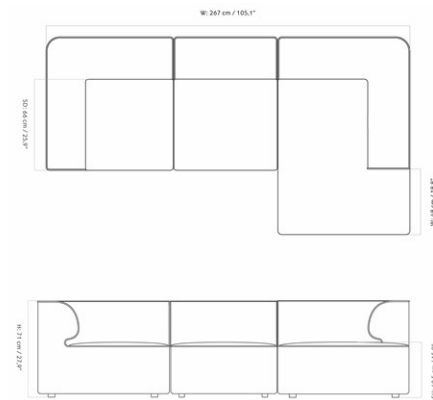

EAVE MODULAR SOFA 96, 3 SEATER, CONFIGURATION 11

Designed by *Norm Architects*

MASTER SKU	9988020PIM
COLLI	1
DIMENSIONS	H: 71 cm W: 267 cm
	D: 144 cm
	SH: 40.5 cm SD: 66 cm
	AH: 71 cm

CARE INSTRUCTIONS

Discover our product care guide for comprehensive care instructions.

[Download](#)

DESCRIPTION

Find more information in the dedicated product fact sheet for this product.

SPEC OPTIONS

MASTER SKU	VARIANT	INCL. VAT EUR	EXCL. VAT EUR
9988020PIM	Price Category - PC0T <i>Audo Bouclé, Audo / Autumn, Kvadrat</i>	5.335,00	4.464,33
9988020PIM	Price Category - PC1T <i>Barnum Bouclé, Audo / Champion, JAB / Illusion, Nevotex / Hot Madison, JAB / Maple, Kvadrat / Remix, Kvadrat / Re-wool, Kvadrat / Logan, Yarn Collective</i>	5.980,00	5.004,06
9988020PIM	Price Category - PC2T <i>Canvas 2, Kvadrat / Clay, Sahco, Kvadrat / Fiord, Kvadrat / Hallingdal 65, Kvadrat / Moss, Sahco, Kvadrat / Reflect, Kvadrat / Savanna, Kvadrat / Steelcut Trio 3, Kvadrat / Avalon 2, Kvadrat / Oaxaca, Kvadrat / Keiga, Kvadrat</i>	6.900,00	5.773,92
9988020PIM	Price Category - PC3T <i>Arctic, Jab / Safire, Sahco, Kvadrat / Vidar 4, Kvadrat / Zero, Sahco, Kvadrat / Baru, Kvadrat / Cifrado, Kvadrat / Serpentine, Kvadrat</i>	7.635,00	6.388,97
9988020PIM	Price Category - PC4T <i>Grand Mohair, Danish Art Weaving / Lupo, Dedar</i>	8.315,00	6.957,99