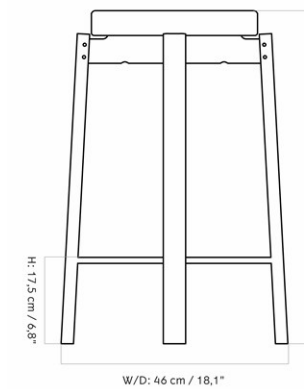

PASSAGE COUNTER STOOL, WALNUT BASE, UPHOLSTERED SEAT, STEEL RING

Designed by *Kroeyer-Saetter-Lassen*

MASTER SKU	1513200PIM		
COLLI	1		
DIMENSIONS	H: 66 cm	W: 46 cm	
	D: 46 cm		
	SH: 66 cm	SD: 33.5 cm	

CARE INSTRUCTIONS

Discover our product care guide for comprehensive care instructions.

[Download](#)

Find more information in the dedicated product fact sheet for this product.

DESCRIPTION

SPEC OPTIONS

MASTER SKU	VARIANT	INCL. VAT EUR	EXCL. VAT EUR
1513200PIM	Price Category - PC0T <i>Audo Bouclé, Audo / Autumn, Kvadrat</i>	870,00	728,02
1513200PIM	Price Category - PC1T <i>Barnum Bouclé, Audo / Champion, JAB / Illusion, Nevotex / Hot Madison, JAB / Maple , Kvadrat / Remix, Kvadrat / Re-wool, Kvadrat / Logan, Yarn Collective</i>	940,00	786,59
1513200PIM	Price Category - PC2T <i>Canvas 2, Kvadrat / Clay, Sahco, Kvadrat / Fiord, Kvadrat / Hallingdal 65, Kvadrat / Moss, Sahco, Kvadrat / Reflect, Kvadrat / Savanna, Kvadrat / Steelcut Trio 3, Kvadrat / Avalon 2, Kvadrat / Oaxaca, Kvadrat / Keiga, Kvadrat</i>	1.020,00	853,54
1513200PIM	Price Category - PC3T <i>Arctic, Jab / Safire, Sahco, Kvadrat / Vidar 4, Kvadrat / Zero, Sahco, Kvadrat / Baru, Kvadrat / Cifrado, Kvadrat / Serpentine, Kvadrat</i>	1.100,00	920,48
1513200PIM	Price Category - PC4T <i>Cabanon Soft, Designers Guild / Grand Mohair, Danish Art Weaving / Lupo, Dedar</i>	1.155,00	966,50
1513200PIM	Price Category - PC0L <i>Sierra, Camo</i>	870,00	728,02
1513200PIM	Price Category - PC1L <i>Dakar, Nevotex / Envy, Sørensen / Ultra, Sørensen</i>	980,00	820,06
1513200PIM	Price Category - PC2L <i>Dunes, Sørensen / Nuance, Sørensen</i>	1.085,00	907,93
1513200PIM	Price Category - PC3L	1.155,00	966,50
1513200PIM	Price Category - PC4L	1.370,00	1.146,42