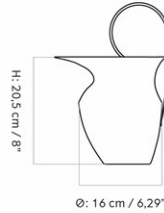

ETRUSCAN PITCHER COLLECTION

Designed by *Mathias & Alexander*

ETRUSCAN 30

MASTER SKU
COLLI

4490000PIM
2-4

CARE INSTRUCTIONS

Discover our product care guide for comprehensive care instructions.

[Download](#)

DESCRIPTION

Find more information in the dedicated product fact sheet for this product.

STOCK OPTION

SKU	VARIANT	COLLI	INCL. VAT EUR	EXCL. VAT EUR
4494159	H10,5 cm	4	115,00	96,23
4493159	H30 cm	2	185,00	154,81
4492159	H33 cm	2	200,00	167,36