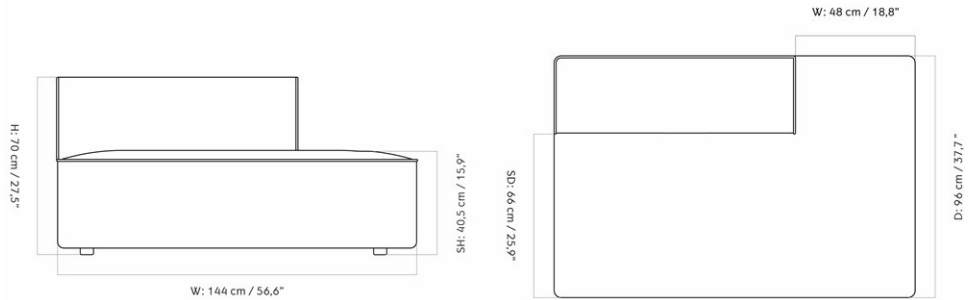

EAVE MODULAR SOFA 96, OPEN END, 144

Designed by *Norm Architects*

MASTER SKU
COLLI
DIMENSIONS

9969400PIM
1
H: 71 cm   W: 144 cm
D: 96 cm
SH: 40.5 cm   SD: 66 cm
AH: cm

CARE INSTRUCTIONS

Discover our product care guide for comprehensive care instructions.

[Download](#)

Find more information in the dedicated product fact sheet for this product.

DESCRIPTION

SPEC OPTIONS

MASTER SKU	VARIANT	INCL. VAT EUR	EXCL. VAT EUR
9969400PIM	Price Category - PC4T <i>Grand Mohair, Danish Art Weaving / Lupo, Dedar</i>	3.195,00	2.673,58
9969400PIM	Price Category - PC3T <i>Arctic, Jab / Safire, Sahco, Kvadrat / Vidar 4, Kvadrat / Zero, Sahco, Kvadrat / Baru, Kvadrat / Cifrado, Kvadrat / Serpentine, Kvadrat</i>	2.910,00	2.435,09
9969400PIM	Price Category - PC2T <i>Canvas 2, Kvadrat / Clay, Sahco, Kvadrat / Fiord, Kvadrat / Hallingdal 65, Kvadrat / Moss, Sahco, Kvadrat / Reflect, Kvadrat / Savanna, Kvadrat / Steelcut Trio 3, Kvadrat / Avalon 2, Kvadrat / Oaxaca, Kvadrat / Keiga, Kvadrat</i>	2.630,00	2.200,78
9969400PIM	Price Category - PC1T <i>Barnum Bouclé, Audo / Champion, JAB / Illusion, Nevotex / Hot Madison, JAB / Maple, Kvadrat / Remix, Kvadrat / Re-wool, Kvadrat / Logan, Yarn Collective</i>	2.350,00	1.966,48
9969400PIM	Price Category - PC0T <i>Audo Bouclé, Audo / Autumn, Kvadrat</i>	2.105,00	1.761,46