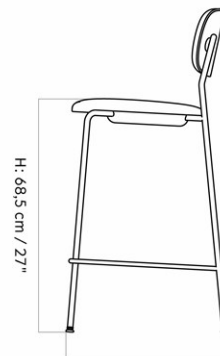

CO COUNTER CHAIR, UPHOLSTERED SEAT AND BACK

Designed by *Norm Architects*

MASTER SKU	1186000PIM
COLLI	1
DIMENSIONS	H: 96.5 cm W: 49.5 cm
	D: 49.5 cm
	SH: 68.5 cm SD: 39.5 cm

CARE INSTRUCTIONS

Discover our product care guide for comprehensive care instructions.

[Download](#)

DESCRIPTION

Find more information in the dedicated product fact sheet for this product.

SPEC OPTIONS

MASTER SKU	VARIANT	INCL. VAT EUR	EXCL. VAT EUR
1186000PIM	Price Category - PC0T <i>Audo Bouclé, Audo / Autumn, Kvadrat</i>	550,00	460,24
1186000PIM	Price Category - PC1T <i>Barnum Bouclé, Audo / Champion, JAB / Illusion, Nevotex / Hot Madison, JAB / Maple, Kvadrat / Remix, Kvadrat / Re-wool, Kvadrat / Logan, Yarn Collective</i>	630,00	527,18
1186000PIM	Price Category - PC2T <i>Canvas 2, Kvadrat / Clay, Sahco, Kvadrat / Fiord, Kvadrat / Hallingdal 65, Kvadrat / Moss, Sahco, Kvadrat / Reflect, Kvadrat / Savanna, Kvadrat / Steelcut Trio 3, Kvadrat / Avalon 2, Kvadrat / Oaxaca, Kvadrat / Keiga, Kvadrat</i>	725,00	606,68
1186000PIM	Price Category - PC3T <i>Arctic, Jab / Safire, Sahco, Kvadrat / Vidar 4, Kvadrat / Zero, Sahco, Kvadrat / Baru, Kvadrat / Cifrado, Kvadrat / Serpentine, Kvadrat</i>	820,00	686,18
1186000PIM	Price Category - PC4T <i>Cabanon Soft, Designers Guild / Grand Mohair, Danish Art Weaving / Lupo, Dedar</i>	950,00	794,96
1186000PIM	Price Category - PC0L <i>Sierra, Camo</i>	575,00	481,16
1186000PIM	Price Category - PC1L <i>Dakar, Nevotex / Envy, Sørensen / Ultra, Sørensen</i>	670,00	560,66
1186000PIM	Price Category - PC2L <i>Dunes, Sørensen / Nuance, Sørensen</i>	820,00	686,18
1186000PIM	Price Category - PC3L	925,00	774,04
1186000PIM	Price Category - PC4L	1.195,00	999,98