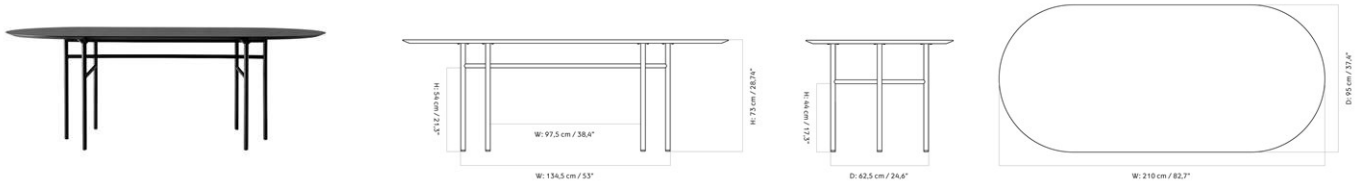

SNAREGADE DINING TABLE, OVAL

Designed by *Norm Architects*

MASTER SKU	1150002PIM
COLLI	1
DIMENSIONS	H: 73 cm W: 210 cm D: 95 cm

CARE INSTRUCTIONS

Discover our product care guide for comprehensive care instructions.

[Download](#)

Find more information in the dedicated product fact sheet for this product.

DESCRIPTION

STOCK OPTION

SKU	VARIANT	INCL. VAT EUR	EXCL. VAT EUR
1151849	Black Steel Base - Dark Stained Oak	1.915,00	1.602,47
1151539	Black Steel Base - Black Painted Oak Veneer Top	1.770,00	1.481,14