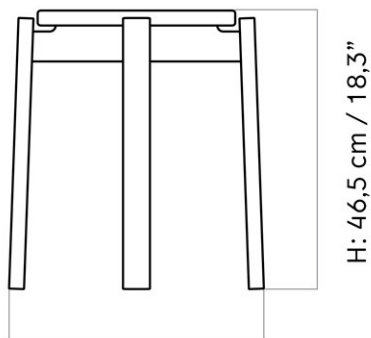

PASSAGE STOOL

Designed by *Kroeyer-Saetter-Lassen*

H: 46,5 cm / 18,3"

Ø: 42,5 cm / 16,7"