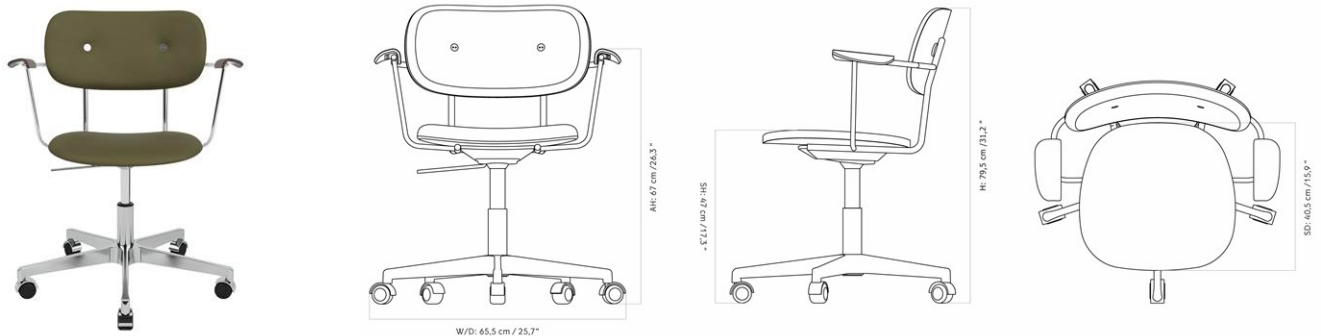

CO TASK CHAIR W/ARMREST, STAR BASE W/CASTERS, POLISHED ALUMINIUM, UPHOLSTERED SEAT AND BACK

Designed by *Norm Architects*

MASTER SKU	1510700PIM	CARE INSTRUCTIONS	Discover our product care guide for comprehensive care instructions.
COLLI	1	DESCRIPTION	Download
DIMENSIONS	H: 79.5 cm D: 65.5 cm SH: 47 cm AH: 67 cm	W: 65.5 cm SD: 40.5 cm	Find more information in the dedicated product fact sheet for this product.