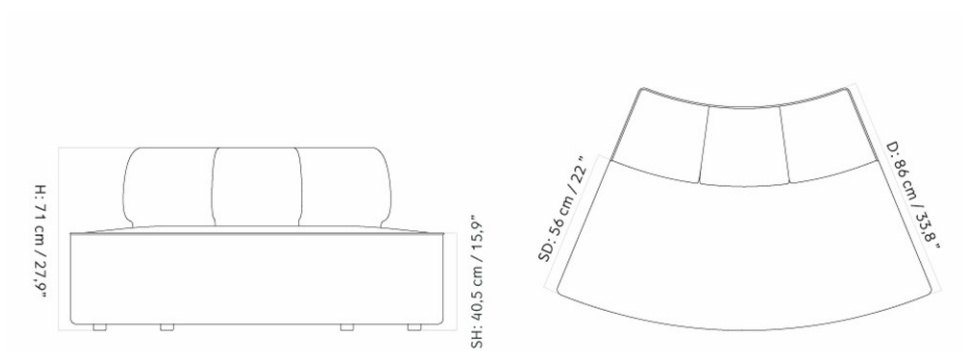

EAVE SEAMLINE MODULAR SOFA 86, CONVEX OPEN SECTION

Designed by *Norm Architects*

MASTER SKU	9988800PIM	
COLLI	1	
DIMENSIONS	H: 71 cm	W: 141 cm
	D: 126 cm	
	SH: 40.5 cm	SD: 56 cm
	AH: 71 cm	

CARE INSTRUCTIONS