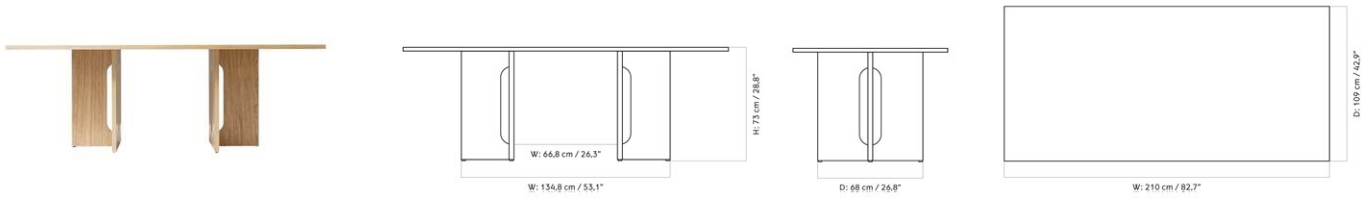

ANDROGYNE DINING TABLE RECTANGULAR L210 CM / 82.68"

Designed by *Danielle Siggerud*

MASTER SKU	1185000PIM
COLLI	1
DIMENSIONS	H: 73.5 cm W: 210 cm D: 109 cm

CARE INSTRUCTIONS

Discover our product care guide for comprehensive care instructions.

[Download](#)

DESCRIPTION

Find more information in the dedicated product fact sheet for this product.

STOCK OPTION

SKU	VARIANT	INCL. VAT EUR	EXCL. VAT EUR
1185849	Dark Stained Oak - Dark Stained Oak	3.865,00	3.234,23
1185019	Natural Oak - Natural Oak	3.880,00	3.246,78