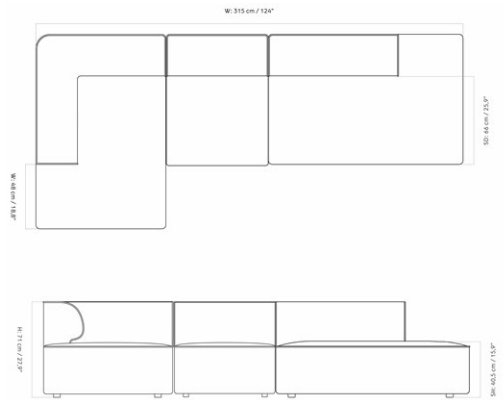

EAVE MODULAR SOFA 96, 3 SEATER, CONFIGURATION 10

Designed by *Norm Architects*

MASTER SKU	9987920PIM
COLLI	1
DIMENSIONS	H: 71 cm W: 315 cm
	D: 144 cm
	SH: 40.5 cm SD: 66 cm
	AH: 71 cm

CARE INSTRUCTIONS

Discover our product care guide for comprehensive care instructions.