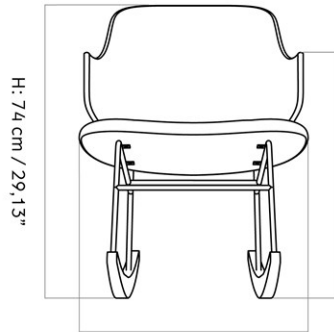

THE PENGUIN ROCKING CHAIR, UPHOLSTERED SEAT, NATURAL OAK BACK
Designed by *Ib Kofod-Larsen Design*

W: 56 cm / 22,05"

AH: 63,5 cm / 25"