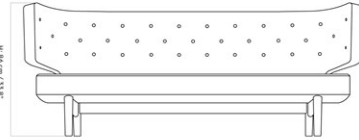

RADIOHUS SOFA, 2 SEATER, WALNUT BASE, W/DAKAR 0250 BUTTONS

Designed by *Vilhelm Lauritzen*

MASTER SKU	1222200PIM	CARE INSTRUCTIONS	Discover our product care guide for comprehensive care instructions.
COLLI	1		Download
DIMENSIONS	H: 86 cm W: 215 cm D: 77 cm SH: 45 cm SD: 58 cm	DESCRIPTION	Find more information in the dedicated product fact sheet for this product.

SPEC OPTIONS

MASTER SKU	VARIANT	INCL. VAT EUR	EXCL. VAT EUR
1222200PIM	Price Category - PC0T <i>Audo Bouclé, Audø</i>	6.510,00	5.447,57
1222200PIM	Price Category - PC1T <i>Barnum Bouclé, Audø / Champion, JAB / Illusion, Nevotex / Hot Madison, JAB / Remix, Kvadrat / Re-wool, Kvadrat / Logan, Yarn Collective</i>	6.805,00	5.694,42
1222200PIM	Price Category - PC2T <i>Canvas 2, Kvadrat / Clay, Sahco, Kvadrat / Fiord, Kvadrat / Hallingdal 65, Kvadrat / Moss, Sahco, Kvadrat / Reflect, Kvadrat / Savanna, Kvadrat / Steelcut Trio 3, Kvadrat / Keiga, Kvadrat</i>	7.100,00	5.941,28
1222200PIM	Price Category - PC3T <i>Arctic, Jab / Safire, Sahco, Kvadrat / Vidar 4, Kvadrat / Zero, Sahco, Kvadrat / Baru, Kvadrat / Cifrado, Kvadrat / Serpentine, Kvadrat</i>	7.395,00	6.188,14
1222200PIM	Price Category - PC4T <i>Grand Mohair, Danish Art Weaving / Lupo, Dedar</i>	7.690,00	6.434,99