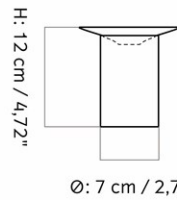

CRESCO PROPAGATION VASES, SET OF 2
Designed by *Audo*

COLLI 8
DIMENSIONS H: 15 cm Ø: 10, cm

CARE INSTRUCTIONS

Discover our product care guide for comprehensive care instructions.

DESCRIPTION

[Download](#)
Find more information in the dedicated product fact sheet for this product.

SKU	INCL. VAT EUR	EXCL. VAT EUR
4849039	80,00	66,94