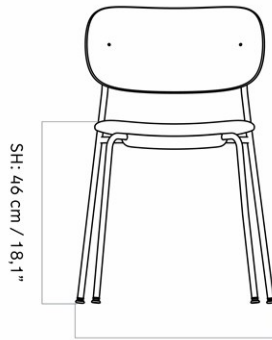

CO DINING CHAIR, BLACK BASE, UPHOLSTERED SEAT, OAK BACK

Designed by *Norm Architects*

W: 52 cm / 20.5"