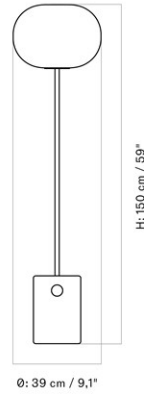

MASTER SKU 1840000PIM
COLLI 1
DIMENSIONS H: 150 cm Ø: 39, cm

CARE INSTRUCTIONS

Discover our product care guide for comprehensive care instructions.

[Download](#)

DESCRIPTION

Find more information in the dedicated product fact sheet for this product.