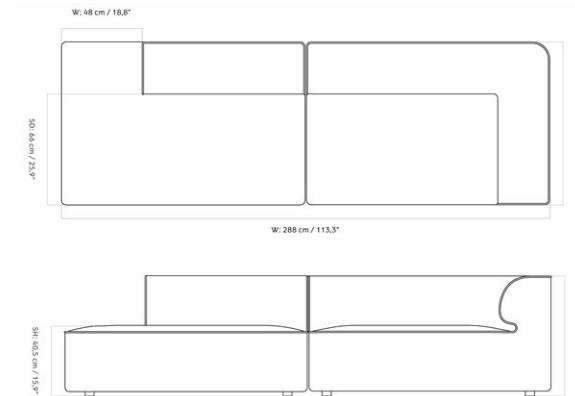

EAVE MODULAR SOFA 96, 2 SEATER, CONFIGURATION 4

Designed by *Norm Architects*

MASTER SKU	9987320PIM
COLLI	1
DIMENSIONS	H: 71 cm W: 288 cm
	D: 96 cm
	SH: 40.5 cm SD: 66 cm
	AH: 71 cm

CARE INSTRUCTIONS

Discover our product care guide for comprehensive care instructions.