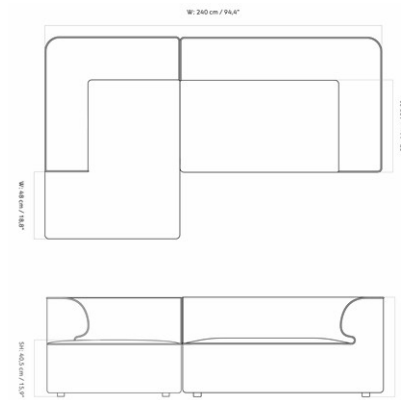

EAVE MODULAR SOFA 96, 2 SEATER, CONFIGURATION 6

Designed by *Norm Architects*

MASTER SKU	9987520PIM
COLLI	1
DIMENSIONS	H: 71 cm W: 240 cm
	D: 144 cm
	SH: 40.5 cm SD: 66 cm
	AH: 71 cm

CARE INSTRUCTIONS

Discover our product care guide for comprehensive care instructions.