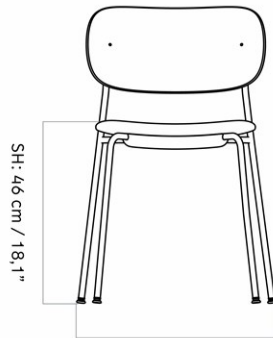

CO DINING CHAIR, OAK SEAT AND BACK

Designed by *Norm Architects*

W: 52 cm / 20,5"

SD: 40 cm / 15,7"