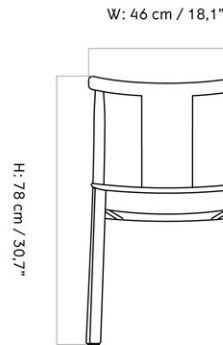

MERKUR DINING CHAIR, NATURAL OAK BASE AND BACK, UPHOLSTERED SEAT

Designed by *Skogstad & Wærnes*

MASTER SKU	1301000PIM		
COLLI	1		
DIMENSIONS	H: 78 cm	W: 46 cm	
	D: 52 cm		
	SH: 46 cm	SD: 42 cm	

CARE INSTRUCTIONS

Discover our product care guide for comprehensive care instructions.

[Download](#)

DESCRIPTION

Find more information in the dedicated product fact sheet for this product.

SPEC OPTIONS

MASTER SKU	VARIANT	INCL. VAT EUR	EXCL. VAT EUR
1301000PIM	Price Category - PC0T <i>Audo Bouclé, Audo / Autumn, Kvadrat</i>	740,00	619,23
1301000PIM	Price Category - PC1T <i>Barnum Bouclé, Audo / Champion, JAB / Illusion, Nevotex / Hot Madison, JAB / Maple, Kvadrat / Remix, Kvadrat / Re-wool, Kvadrat / Logan, Yarn Collective</i>	805,00	673,62
1301000PIM	Price Category - PC2T <i>Canvas 2, Kvadrat / Clay, Sahco, Kvadrat / Fiord, Kvadrat / Hallingdal 65, Kvadrat / Moss, Sahco, Kvadrat / Reflect, Kvadrat / Savanna, Kvadrat / Steelcut Trio 3, Kvadrat / Avalon 2, Kvadrat / Oaxaca, Kvadrat / Keiga, Kvadrat</i>	870,00	728,02
1301000PIM	Price Category - PC3T <i>Arctic, Jab / Safire, Sahco, Kvadrat / Vidar 4, Kvadrat / Zero, Sahco, Kvadrat / Baru, Kvadrat / Cifrado, Kvadrat / Serpentine, Kvadrat</i>	940,00	786,59
1301000PIM	Price Category - PC4T <i>Cabanon Soft, Designers Guild / Grand Mohair, Danish Art Weaving / Lupo, Dedar</i>	1.035,00	866,09
1301000PIM	Price Category - PC0L <i>Sierra, Camo</i>	885,00	740,57
1301000PIM	Price Category - PC1L <i>Dakar, Nevotex / Envy, Sørensen / Ultra, Sørensen</i>	940,00	786,59
1301000PIM	Price Category - PC2L <i>Dunes, Sørensen / Nuance, Sørensen</i>	965,00	807,51
1301000PIM	Price Category - PC3L	1.060,00	887,01
1301000PIM	Price Category - PC4L	1.205,00	1.008,34