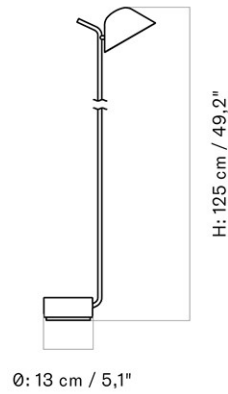

PEEK FLOOR LAMP

Designed by *Jonas Wagell*

MASTER SKU 1320000PIM
COLLI 2
DIMENSIONS H: 125 cm   Ø: 13, cm

CARE INSTRUCTIONS

Discover our product care guide for comprehensive care instructions.

[Download](#)

DESCRIPTION

Find more information in the dedicated product fact sheet for this product.

STOCK OPTION

SKU	VARIANT	INCL. VAT EUR	EXCL. VAT EUR
1320639	White	525,00	439,32