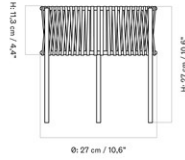

PLANTER, 32.5