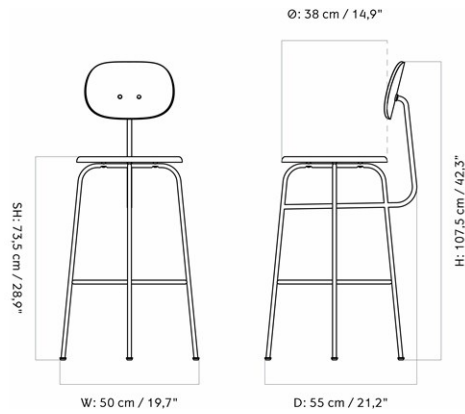

AFTERROOM BAR CHAIR PLUS, BLACK BASE, VENEER SEAT AND BACK

Designed by *Afteroom*

MASTER SKU	8486039PIM
COLLI	1
DIMENSIONS	H: 107.5 cm W: 50 cm
	D: 55 cm
	SH: 72 cm SD: 38 cm

CARE INSTRUCTIONS

Discover our product care guide for comprehensive care instructions.