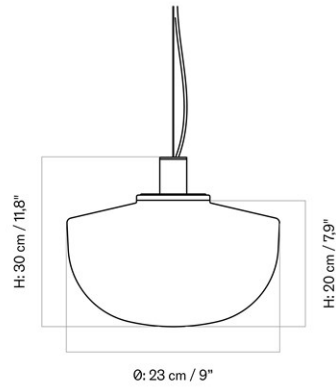

BANK PENDANT

Designed by *Norm Architects*

MASTER SKU 1860000PIM
COLLI 2
DIMENSIONS H: 30 cm Ø: 35, cm

CARE INSTRUCTIONS

Discover our product care guide for comprehensive care instructions.

[Download](#)

DESCRIPTION

Find more information in the dedicated product fact sheet for this product.

STOCK OPTION

SKU	VARIANT	INCL. VAT EUR	EXCL. VAT EUR
1860629	Opal	510,00	426,77