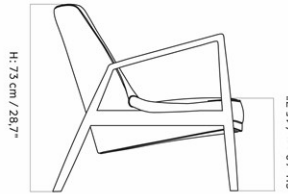

THE SEAL LOUNGE CHAIR, NATURAL OAK BASE, LOW BACK
 Designed by *Ib Kofod-Larsen Design*

MASTER SKU	1225000PIM
COLLI	1
DIMENSIONS	H: 73 cm W: 80 cm
	D: 77 cm
	SH: 40 cm SD: 53 cm
	AH: 61 cm

CARE INSTRUCTIONS