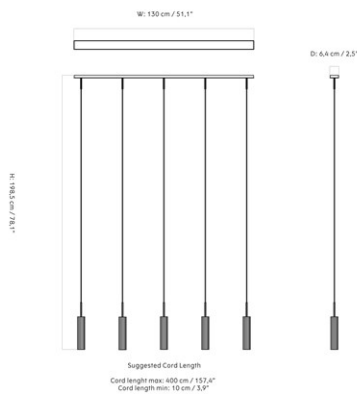

TUBULAIRE RAIL PENDANT 5
Designed by *Kroeyer-Saetter-Lassen*

MASTER SKU 1782828PIM
COLLI 1
DIMENSIONS H: 198.5 cm W: 130 cm
D: 6.4 cm

CARE INSTRUCTIONS

Discover our product care guide for comprehensive care instructions.

[Download](#)

DESCRIPTION

Find more information in the dedicated product fact sheet for this product.

STOCK OPTION

SKU	VARIANT	INCL. VAT EUR	EXCL. VAT EUR
1783829	Anodized Bronzed	1.030,00	861,90