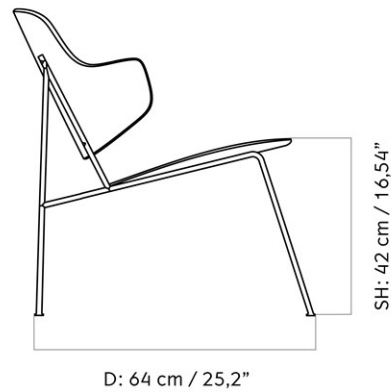

THE PENGUIN LOUNGE CHAIR, WOODEN SEAT AND BACK
Designed by *Ib Kofod-Larsen Design*

MASTER SKU	1203020PIM		
COLLI	1		
DIMENSIONS	H: 74 cm	W: 56 cm	
	D: 64 cm		
	SH: 42 cm	AH: 59.3 cm	

CARE INSTRUCTIONS

Discover our product care guide for comprehensive care instructions. Find more information in the dedicated product fact sheet for this product.

DESCRIPTION

QUICK SHIP

SKU	VARIANT	INCL. VAT EUR	EXCL. VAT EUR
1203025	Oiled Natural Oak	845,00	707,10
1203026	Oiled Walnut	910,00	761,49