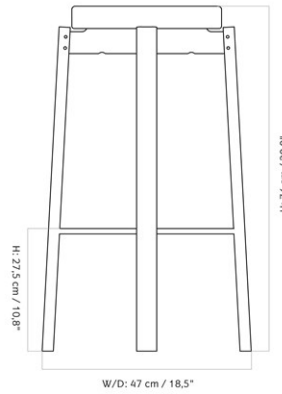

PASSAGE BAR STOOL, NATURAL OAK BASE, UPHOLSTERED SEAT, BRASS RING

Designed by *Kroeyer-Saetter-Lassen*

MASTER SKU	1513800PIM	
COLLI	1	
DIMENSIONS	H: 76 cm	W: 47 cm
	D: 47 cm	
	SH: 76 cm	SD: 33.5 cm

CARE INSTRUCTIONS

Discover our product care guide for comprehensive care instructions.

[Download](#)

Find more information in the dedicated product fact sheet for this product.

DESCRIPTION

SPEC OPTIONS

MASTER SKU	VARIANT	INCL. VAT EUR	EXCL. VAT EUR
1513800PIM	Price Category - PC0T <i>Audo Bouclé, Audo / Autumn, Kvadrat</i>	860,00	719,65
1513800PIM	Price Category - PC1T <i>Barnum Bouclé, Audo / Champion, JAB / Illusion, Nevotex / Hot Madison, JAB / Maple, Kvadrat / Remix, Kvadrat / Re-wool, Kvadrat / Logan, Yarn Collective</i>	940,00	786,59
1513800PIM	Price Category - PC2T <i>Canvas 2, Kvadrat / Clay, Sahco, Kvadrat / Fiord, Kvadrat / Hallingdal 65, Kvadrat / Moss, Sahco, Kvadrat / Reflect, Kvadrat / Savanna, Kvadrat / Steelcut Trio 3, Kvadrat / Avalon 2, Kvadrat / Oaxaca, Kvadrat / Keiga, Kvadrat</i>	1.005,00	840,98
1513800PIM	Price Category - PC3T <i>Arctic, Jab / Safire, Sahco, Kvadrat / Vidar 4, Kvadrat / Zero, Sahco, Kvadrat / Baru, Kvadrat / Cifrado, Kvadrat / Serpentine, Kvadrat</i>	1.100,00	920,48
1513800PIM	Price Category - PC4T <i>Cabanon Soft, Designers Guild / Grand Mohair, Danish Art Weaving / Lupo, Dedar</i>	1.155,00	966,50
1513800PIM	Price Category - PC0L <i>Sierra, Camo</i>	860,00	719,65
1513800PIM	Price Category - PC1L <i>Dakar, Nevotex / Envy, Sørensen / Ultra, Sørensen</i>	965,00	807,51
1513800PIM	Price Category - PC2L <i>Dunes, Sørensen / Nuance, Sørensen</i>	1.075,00	899,56
1513800PIM	Price Category - PC3L	1.155,00	966,50
1513800PIM	Price Category - PC4L	1.355,00	1.133,86