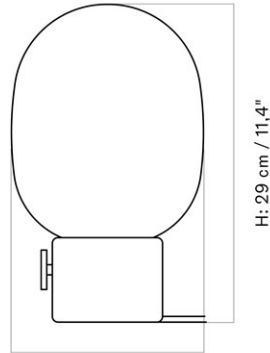

JWDA TABLE LAMP, SMALL

Designed by *Jonas Wagell*

Ø: 17 cm / 6,7"

H: 29 cm / 11,4"

MASTER SKU 1830001PIM
COLLI 1-2
DIMENSIONS H: 29 cm Ø: 17, cm

CARE INSTRUCTIONS

Discover our product care guide for comprehensive care instructions.

[Download](#)

DESCRIPTION

Find more information in the dedicated product fact sheet for this product.

STOCK OPTION

SKU	VARIANT	COLLI	INCL. VAT EUR	EXCL. VAT EUR
1800089	Ammonite Grey/Steel	2	240,00	200,83
1800360	Brass	2	240,00	200,83
1810539	Black	2	230,00	192,46
1800859	Bronzed Brass	2	230,00	192,46
1800839	Mirror Polished Brass	2	240,00	200,83
1800129	Light Grey/Brass	2	240,00	200,83