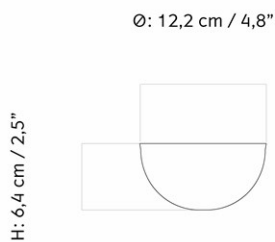

INLAY FOR KUBUS BOWL

Designed by *Mogens Lassen*

MASTER SKU
COLLI

BL21000PIM
1

CARE INSTRUCTIONS

Discover our product care guide for comprehensive care instructions.

[Download](#)

DESCRIPTION

Find more information in the dedicated product fact sheet for this product.

STOCK OPTION

SKU	VARIANT	INCL. VAT EUR	EXCL. VAT EUR
BL21012	Large - White	22,00	18,41
BL21011	Small - White	16,00	13,39
BL21002	Large - Black	22,00	18,41
BL21001	Small - Black	16,00	13,39