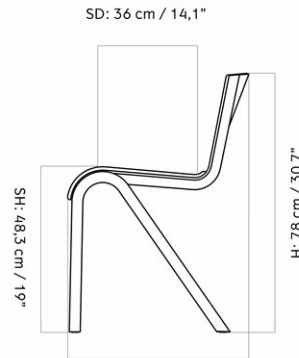

SH: 48,3 cm / 19"

SD: 36 cm / 14,1"

D: 50 cm / 19,7"

H: 78 cm / 30,7"

SW: 41,5 cm / 16,4"

MASTER SKU	8202000PIM		
COLLI	1		
DIMENSIONS	H: 78 cm	W: 47.5 cm	
	D: 50 cm		
	SH: 47.3 cm	SD: 36 cm	

CARE INSTRUCTIONS

Discover our product care guide for comprehensive care instructions.

[Download](#)

DESCRIPTION

Find more information in the dedicated product fact sheet for this product.

SPEC OPTIONS

MASTER SKU	VARIANT	INCL. VAT EUR	EXCL. VAT EUR
8202000PIM	Price Category - PC0T <i>Audo Bouclé, Audø / Autumn, Kvadrat</i>	415,00	347,27
8202000PIM	Price Category - PC1T <i>Barnum Bouclé, Audø / Champion, JAB / Illusion, Nevotex / Hot Madison, JAB / Maple , Kvadrat / Remix, Kvadrat / Re-wool, Kvadrat / Logan, Yarn Collective</i>	495,00	414,22
8202000PIM	Price Category - PC2T <i>Canvas 2, Kvadrat / Clay, Sahco, Kvadrat / Fiord, Kvadrat / Hallingdal 65, Kvadrat / Moss, Sahco, Kvadrat / Reflect, Kvadrat / Savanna, Kvadrat / Steelcut Trio 3, Kvadrat / Oaxaca, Kvadrat / Keiga, Kvadrat</i>	565,00	472,79
8202000PIM	Price Category - PC3T <i>Arctic, Jab / Safire, Sahco, Kvadrat / Vidar 4, Kvadrat / Zero, Sahco, Kvadrat / Baru, Kvadrat / Cifrado, Kvadrat / Serpentine, Kvadrat</i>	615,00	514,63
8202000PIM	Price Category - PC4T <i>Grand Mohair, Danish Art Weaving / Lupo, Dedar</i>	695,00	581,58
8202000PIM	Price Category - PC0L <i>Sierra, Camo</i>	495,00	414,22
8202000PIM	Price Category - PC1L <i>Dakar, Nevotex / Envy, Sørensen / Ultra, Sørensen</i>	525,00	439,32
8202000PIM	Price Category - PC2L <i>Dunes, Sørensen / Nuance, Sørensen</i>	605,00	506,26
8202000PIM	Price Category - PC3L	685,00	573,21
8202000PIM	Price Category - PC4L	870,00	728,02