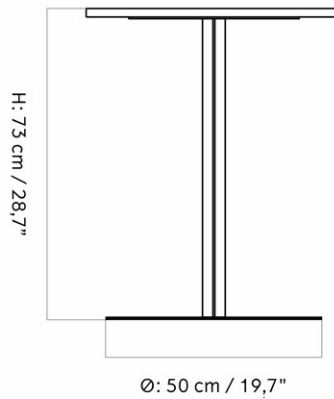

HARBOUR COLUMN DINING TABLE, ROUND BASE, Ø60 CM

Designed by *Norm Architects*

MASTER SKU
COLLI
DIMENSIONS

9320003PIM
1
H: 73 cm   W: 60 cm
D: 60 cm
Ø: 60, cm

CARE INSTRUCTIONS

DESCRIPTION

Discover our product care guide for comprehensive care instructions.

[Download](#)

Find more information in the dedicated product fact sheet for this product.

STOCK OPTION

SKU	VARIANT	INCL. VAT EUR	EXCL. VAT EUR
9317149	Black Steel Round Base - Charcoal Linoleum Top	620,00	518,82
9317139	Black Steel Round Base - Kunis Breccia Stone	1.115,00	933,03
9317659	Black Steel Round Base - Estremoz Marble Off White Top	915,00	765,67
9317539	Black Steel Round Base - Black Painted Oak Veneer Top	620,00	518,82