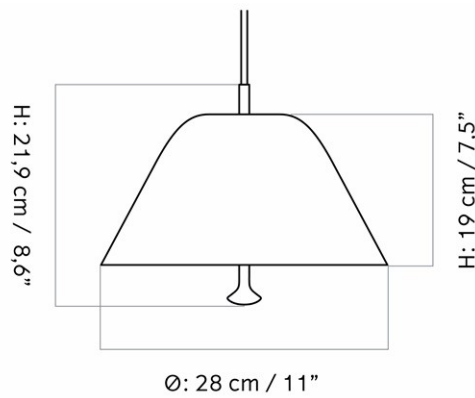

LEVITATE PENDANT, Ø28 CM

Designed by *Afteroom*

MASTER SKU 1370000PIM
COLLI 1
DIMENSIONS H: 21.9 cm Ø: 28, cm

CARE INSTRUCTIONS

Discover our product care guide for comprehensive care instructions.

[Download](#)