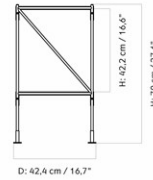

ZET STORAGE SYSTEM, H70 / 27"

Designed by *Kaschkasch*

MASTER SKU 7300000PIM
COLLI 1
DIMENSIONS H: 70 cm D: 40 cm

CARE INSTRUCTIONS

Discover our product care guide for comprehensive care instructions.

[Download](#)

Find more information in the dedicated product fact sheet for this product.

DESCRIPTION

STOCK OPTION

SKU	VARIANT	INCL. VAT EUR	EXCL. VAT EUR
7355849	Black Steel Base - Dark Stained Oak Shelf - H70 cm	925,00	774,04
7355539	Black Steel Base - Black Oak Shelf - H70 cm	925,00	774,04
7355039	Black Steel Base - Natural Oak Shelf - H70 cm	925,00	774,04