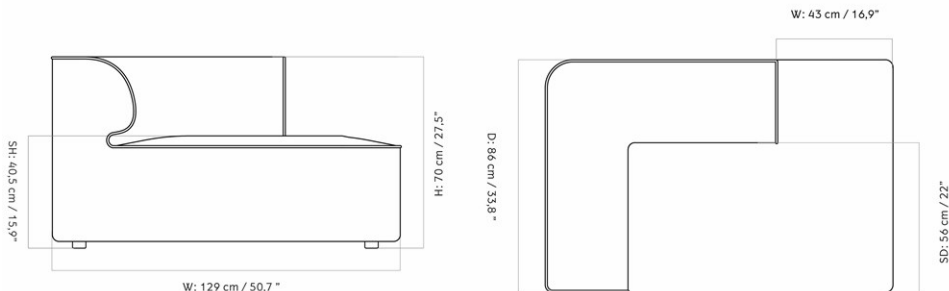

EAVE MODULAR SOFA 86, CHAISE LONGUE

Designed by *Norm Architects*

MASTER SKU
COLLI
DIMENSIONS

9969000PIM
1
H: 71 cm   W: 129 cm
D: 86 cm
SH: 40.5 cm   SD: 56 cm
AH: 71 cm

CARE INSTRUCTIONS

Discover our product care guide for comprehensive care instructions.

[Download](#)

Find more information in the dedicated product fact sheet for this product.

DESCRIPTION

SPEC OPTIONS

MASTER SKU	VARIANT	INCL. VAT EUR	EXCL. VAT EUR
9969000PIM	Price Category - PC4T <i>Grand Mohair, Danish Art Weaving / Lupo, Dedar</i>	2.925,00	2.447,64
9969000PIM	Price Category - PC3T <i>Arctic, Jab / Safire, Sahco, Kvadrat / Vidar 4, Kvadrat / Zero, Sahco, Kvadrat / Baru, Kvadrat / Cifrado, Kvadrat / Serpentine, Kvadrat</i>	2.645,00	2.213,34
9969000PIM	Price Category - PC2T <i>Canvas 2, Kvadrat / Clay, Sahco, Kvadrat / Fiord, Kvadrat / Hallingdal 65, Kvadrat / Moss, Sahco, Kvadrat / Reflect, Kvadrat / Savanna, Kvadrat / Steelcut Trio 3, Kvadrat / Avalon 2, Kvadrat / Oaxaca, Kvadrat / Keiga, Kvadrat</i>	2.360,00	1.974,85
9969000PIM	Price Category - PC1T <i>Barnum Bouclé, Audo / Champion, JAB / Illusion, Nevotex / Hot Madison, JAB / Maple, Kvadrat / Remix, Kvadrat / Re-wool, Kvadrat / Logan, Yarn Collective</i>	2.080,00	1.740,54
9969000PIM	Price Category - PC0T <i>Audo Bouclé, Audo / Autumn, Kvadrat</i>	1.840,00	1.539,71