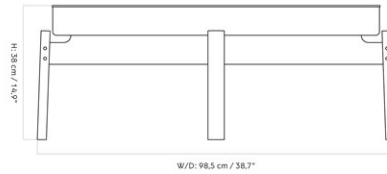

FURNITURE

Seating

OTTOMANS & POUFS

PASSAGE POUF, NATURAL OAK BASE

Designed by *Kroeyer-Saetter-Lassen*

MASTER SKU	1514100PIM	CARE INSTRUCTIONS	Discover our product care guide for comprehensive care instructions.
COLLI	1		Download
DIMENSIONS	H: 38 cm W: 98.5 cm D: 98.5 cm SH: 38 cm SD: 90 cm	DESCRIPTION	Find more information in the dedicated product fact sheet for this product.