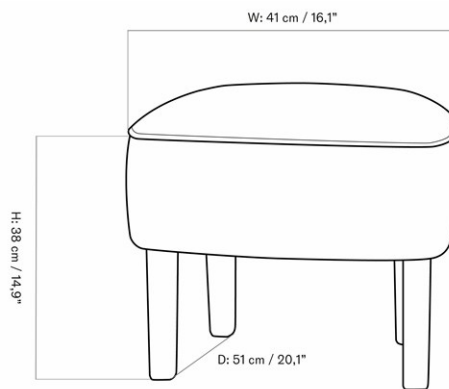

INGEBORG, OTTOMAN, OAK BASE

Designed by *Flemming Lassen*

MASTER SKU	1500400PIM
COLLI	1
DIMENSIONS	H: 40.5 cm W: 51 cm D: 41 cm

CARE INSTRUCTIONS

Discover our product care guide for comprehensive care instructions.

[Download](#)

DESCRIPTION

Find more information in the dedicated product fact sheet for this product.

SPEC OPTIONS

MASTER SKU	VARIANT	INCL. VAT EUR	EXCL. VAT EUR
1500400PIM	Price Category - PC0T <i>Audo Bouclé, Audo / Autumn, Kvadrat</i>	1.100,00	920,48
1500400PIM	Price Category - PC1T <i>Barnum Bouclé, Audo / Champion, JAB / Illusion, Nevotex / Hot Madison, JAB / Maple , Kvadrat / Remix, Kvadrat / Re-wool, Kvadrat / Logan, Yarn Collective</i>	1.450,00	1.213,36
1500400PIM	Price Category - PC3T <i>Canvas 2, Kvadrat / Clay, Sahco, Kvadrat / Fiord, Kvadrat / Hallingdal 65, Kvadrat / Moss, Sahco, Kvadrat / Reflect, Kvadrat / Savanna, Kvadrat / Steelcut Trio 3, Kvadrat / Keiga, Kvadrat</i>	1.450,00	1.213,36
1500400PIM	Price Category - PC3T <i>Arctic, Jab / Safire, Sahco, Kvadrat / Vidar 4, Kvadrat / Zero, Sahco, Kvadrat / Baru, Kvadrat / Cifrado, Kvadrat / Serpentine, Kvadrat</i>	1.515,00	1.267,75
1500400PIM	Price Category - PC4T <i>Grand Mohair, Danish Art Weaving / Lupo, Dedar</i>	1.665,00	1.393,27
1500400PIM	Price Category - PC1L <i>Dakar, Nevotex / Envy, Sørensen / Ultra, Sørensen</i>	1.595,00	1.334,70
1500400PIM	Price Category - PC2L <i>Dunes, Sørensen / Nuance, Sørensen</i>	1.745,00	1.460,22
1500400PIM	Price Category - PC3L <i>Sheepskin Curly, Skandilock</i>	1.960,00	1.640,13
1500400PIM	Price Category - PC4L	2.175,00	1.820,04