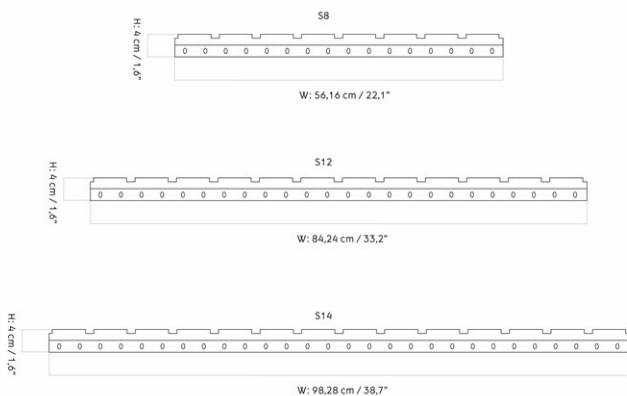

SUSPENSION BRACKET FOR FRAME

Designed by *Mogens Lassen*

MASTER SKU
COLLI

BL40850PIM
1

CARE INSTRUCTIONS

Discover our product care guide for comprehensive care instructions.

DESCRIPTION

[Download](#)
Find more information in the dedicated product fact sheet for this product.

QUICK SHIP

SKU	VARIANT	INCL. VAT EUR	EXCL. VAT EUR
BL40852	S14	45,00	37,66
BL40851	S12	30,00	25,10
BL40850	S8	30,00	25,10