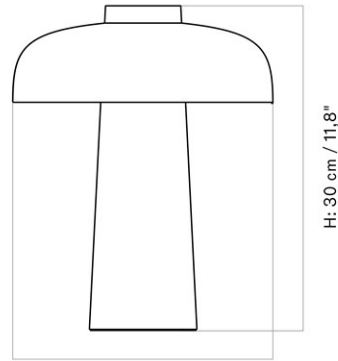

REVERSE TABLE LAMP

Designed by *Aleksandar Lazic*

Ø: 24 / 10 cm / 9,4\"/>

MASTER SKU 1410600PIM
COLLI 2
DIMENSIONS H: 30 cm Ø: 24, cm

CARE INSTRUCTIONS

Discover our product care guide for comprehensive care instructions.

[Download](#)

DESCRIPTION

Find more information in the dedicated product fact sheet for this product.

STOCK OPTION

SKU	VARIANT	INCL. VAT EUR	EXCL. VAT EUR
1410639Y	Carrara Marble / Black - NEW	605,00	506,26
1410619Y	Travertine / Bronzed Brass	630,00	527,18