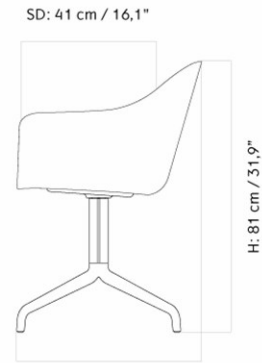

HARBOUR DINING CHAIR, STAR BASE W/SWIVEL, PLASTIC SHELL

Designed by *Norm Architects*

W: 58,5 cm / 23"

D: 54,5 cm / 21.5"

MASTER SKU	9370000PIM
COLLI	1
DIMENSIONS	H: 81 cm W: 58.5 cm
	D: 54.5 cm
	SH: 45 cm SD: 41 cm
	AH: 67.5 cm