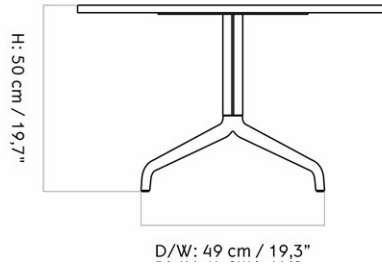

HARBOUR COLUMN LOUNGE TABLE

Designed by *Norm Architects*

MASTER SKU
COLLI
DIMENSIONS

9300000PIM
1
H: 50 cm
D: 80 cm
Ø: 80, cm

W: 80 cm

CARE INSTRUCTIONS

DESCRIPTION

Discover our product care guide for comprehensive care instructions.

[Download](#)

Find more information in the dedicated product fact sheet for this product.

STOCK OPTION

SKU	VARIANT	INCL. VAT EUR	EXCL. VAT EUR
9303659	Black Steel Star Base - Estremoz Marble Off White Top	1.265,00	1.058,55
9303539	Black Steel Star Base - Black Painted Oak Veneer Top	970,00	811,70