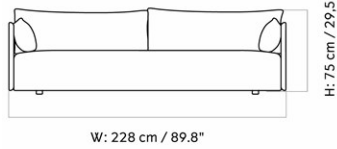

OFFSET SOFA, 3 SEATER W/LOOSE COVER

Designed by *Norm Architects*

MASTER SKU
COLLI
DIMENSIONS

9854000PIM
1
H: 75 cm   W: 228 cm
D: 90 cm
SH: 37 cm   SD: 62 cm
AH: 58.5 cm

CARE INSTRUCTIONS

Discover our product care guide for comprehensive care instructions.

[Download](#)

Find more information in the dedicated product fact sheet for this product.

DESCRIPTION

QUICK SHIP

SKU	VARIANT	INCL. VAT EUR	EXCL. VAT EUR
9854113	Yarn Collective, Flint - NEW	4.025,00	3.368,12
9854112	Yarn Collective, Sand - NEW	4.025,00	3.368,12
9854111	Yarn Collective, Jasmine - NEW	4.025,00	3.368,12
9854003	Audo Linen, Poppy Seed	3.355,00	2.807,46
9854002	Audo Linen, Wheat	3.355,00	2.807,46
9854001	Audo Linen, Oat	3.355,00	2.807,46