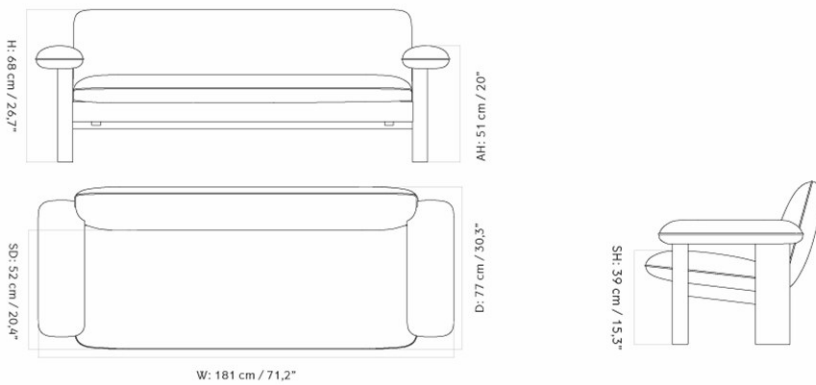

BRASILIA SOFA, 2-SEATER, WALNUT

Designed by *Anderssen & Voll*

MASTER SKU	8156300PIM	
COLLI	1	
DIMENSIONS	H: 68 cm	W: 181 cm
	D: 77 cm	
	SH: 39 cm	SD: 52 cm
	AH: 51 cm	

CARE INSTRUCTIONS

Discover our product care guide for comprehensive care instructions.

[Download](#)

Find more information in the dedicated product fact sheet for this product.

DESCRIPTION

SPEC OPTIONS

MASTER SKU	VARIANT	INCL. VAT EUR	EXCL. VAT EUR
8156300PIM	Oiled Walnut - Price Category - PC0T - NEW <i>Audo Bouclé, Audo / Autumn, Kvadrat</i>	4.750,00	3.974,80
8156300PIM	Oiled Walnut - Price Category - PC1T - NEW <i>Barnum Bouclé, Audo / Champion, JAB / Illusion, Nevotex / Hot Madison, JAB / Maple, Kvadrat / Remix, Kvadrat / Re-wool, Kvadrat / Logan, Yarn Collective</i>	5.085,00	4.255,13
8156300PIM	Oiled Walnut - Price Category - PC2T - NEW <i>Canvas 2, Kvadrat / Clay, Sahco, Kvadrat / Fiord, Kvadrat / Hallingdal 65, Kvadrat / Moss, Sahco, Kvadrat / Reflect, Kvadrat / Savanna, Kvadrat / Steelcut Trio 3, Kvadrat / Avalon 2, Kvadrat / Oaxaca, Kvadrat / Keiga, Kvadrat</i>	5.420,00	4.535,46
8156300PIM	Oiled Walnut - Price Category - PC3T - NEW <i>Arctic, Jab / Safire, Sahco, Kvadrat / Vidar 4, Kvadrat / Zero, Sahco, Kvadrat / Baru, Kvadrat / Cifrado, Kvadrat / Serpentine, Kvadrat</i>	5.760,00	4.819,97
8156300PIM	Oiled Walnut - Price Category - PC4T - NEW <i>Cabanon Soft, Designers Guild / Grand Mohair, Danish Art Weaving / Lupo, Dedar</i>	6.095,00	5.100,30
8156300PIM	Oiled Walnut - Price Category - PC3L - NEW <i>Sheepskin Curly, Nevotex</i>	7.410,00	6.200,69