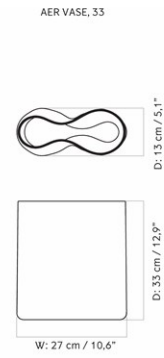

AER COLLECTION

Designed by *Gabriel Tan*

MASTER SKU
COLLI

4730000PIM
1-2

CARE INSTRUCTIONS

Discover our product care guide for comprehensive care instructions.

[Download](#)

DESCRIPTION

Find more information in the dedicated product fact sheet for this product.

STOCK OPTION

SKU	VARIANT	COLLI	INCL. VAT EUR	EXCL. VAT EUR
4735949	H19 cm	2	110,00	92,05
4730949	H9 cm	2	170,00	142,26
4737949	H49 cm	1	320,00	267,78
4736949	H33 cm	1	215,00	179,91