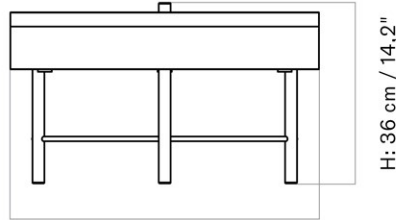

TURNING SIDE TABLE

Designed by *Theresa Rand*

Ø: 65 cm / 25,6"

H: 36 cm / 14,2"