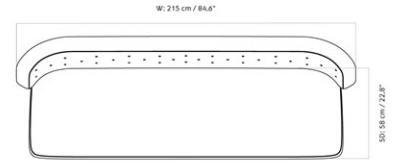

RADIOHUS SOFA, 2 SEATER, WALNUT BASE, W/DAKAR 0250 BUTTONS

Designed by *Vilhelm Lauritzen*

MASTER SKU	1222200PIM	CARE INSTRUCTIONS	Discover our product care guide for comprehensive care instructions.
COLLI	1		Download
DIMENSIONS	H: 86 cm W: 215 cm D: 77 cm SH: 45 cm SD: 58 cm	DESCRIPTION	Find more information in the dedicated product fact sheet for this product.

SPEC OPTIONS

MASTER SKU	VARIANT	INCL. VAT EUR	EXCL. VAT EUR
1222200PIM	Price Category - PC0T <i>Audo Bouclé, Audø</i>	6.510,00	5.447,57
1222200PIM	Price Category - PC1T <i>Barnum Bouclé, Audø / Champion, JAB / Illusion, Nevotex / Hot Madison, JAB / Remix, Kvadrat / Re-wool, Kvadrat / Logan, Yarn Collective</i>	6.805,00	5.694,42
1222200PIM	Price Category - PC2T <i>Canvas 2, Kvadrat / Clay, Sahco, Kvadrat / Fiord, Kvadrat / Hallingdal 65, Kvadrat / Moss, Sahco, Kvadrat / Reflect, Kvadrat / Savanna, Kvadrat / Steelcut Trio 3, Kvadrat / Keiga, Kvadrat</i>	7.100,00	5.941,28
1222200PIM	Price Category - PC3T <i>Arctic, Jab / Safire, Sahco, Kvadrat / Vidar 4, Kvadrat / Zero, Sahco, Kvadrat / Baru, Kvadrat / Cifrado, Kvadrat / Serpentine, Kvadrat</i>	7.395,00	6.188,14
1222200PIM	Price Category - PC4T <i>Grand Mohair, Danish Art Weaving / Lupo, Dedar</i>	7.690,00	6.434,99