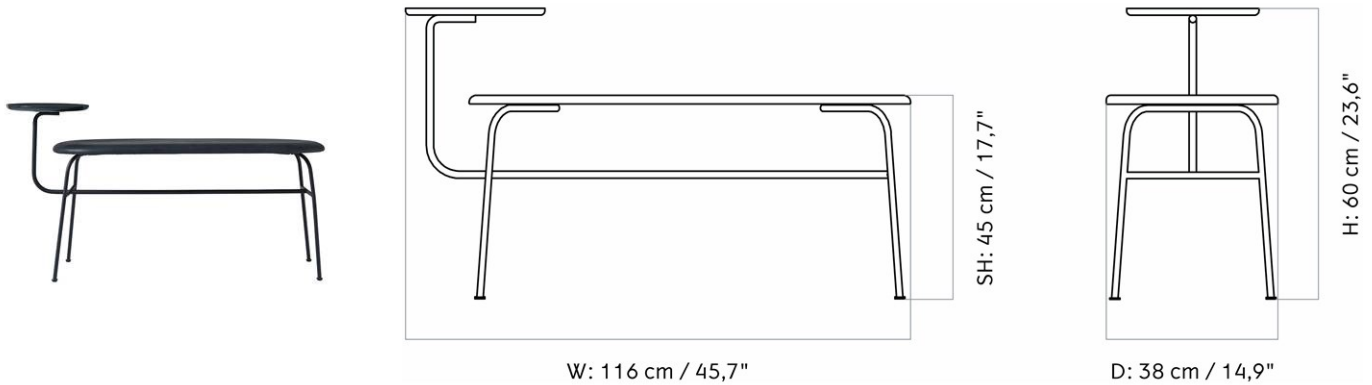

AFTERROOM BENCH

Designed by *Afteroom*

MASTER SKU	8870500PIM	CARE INSTRUCTIONS	Discover our product care guide for comprehensive care instructions.
COLLI	1		Download
DIMENSIONS	H: 60 cm D: 38 cm SH: 45 cm	W: 116 cm SD: 38 cm	Find more information in the dedicated product fact sheet for this product.
		DESCRIPTION	

SPEC OPTIONS

MASTER SKU	VARIANT	INCL. VAT EUR	EXCL. VAT EUR
8870500PIM	Price Category - PC0T <i>Audo Bouclé, Audo / Autumn, Kvadrat</i>	925,00	774,04
8870500PIM	Price Category - PC1T <i>Barnum Bouclé, Audo / Champion, JAB / Illusion, Nevotex / Hot Madison, JAB / Maple, Kvadrat / Remix, Kvadrat / Re-wool, Kvadrat / Logan, Yarn Collective</i>	1.100,00	920,48
8870500PIM	Price Category - PC2T <i>Canvas 2, Kvadrat / Clay, Sahco, Kvadrat / Fiord, Kvadrat / Hallingdal 65, Kvadrat / Moss, Sahco, Kvadrat / Reflect, Kvadrat / Savanna, Kvadrat / Steelcut Trio 3, Kvadrat / Avalon 2, Kvadrat / Oaxaca, Kvadrat / Keiga, Kvadrat</i>	1.300,00	1.087,84
8870500PIM	Price Category - PC3T <i>Arctic, Jab / Safire, Sahco, Kvadrat / Vidar 4, Kvadrat / Zero, Sahco, Kvadrat / Baru, Kvadrat / Cifrado, Kvadrat / Serpentine, Kvadrat</i>	1.490,00	1.246,83
8870500PIM	Price Category - PC4T <i>Cabanon Soft, Designers Guild / Grand Mohair, Danish Art Weaving / Lupo, Dedar</i>	1.595,00	1.334,70
8870500PIM	Price Category - PC0L <i>Sierra, Camo</i>	1.315,00	1.100,39
8870500PIM	Price Category - PC1L <i>Dakar, Nevotex / Envy, Sørensen / Ultra, Sørensen</i>	1.370,00	1.146,42
8870500PIM	Price Category - PC2L <i>Dunes, Sørensen / Nuance, Sørensen</i>	1.505,00	1.259,38
8870500PIM	Price Category - PC3L	1.705,00	1.426,74
8870500PIM	Price Category - PC4L	2.280,00	1.907,90