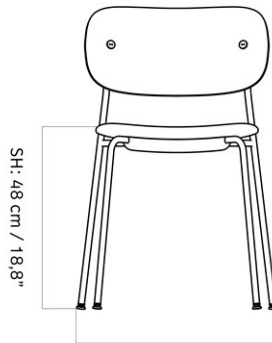

CO DINING CHAIR, CHROME BASE, UPHOLSTERED SEAT AND BACK

Designed by *Norm Architects*

SH: 48 cm / 18,8"

W: 52 cm / 20,5"

SD: 40 cm / 15,7"