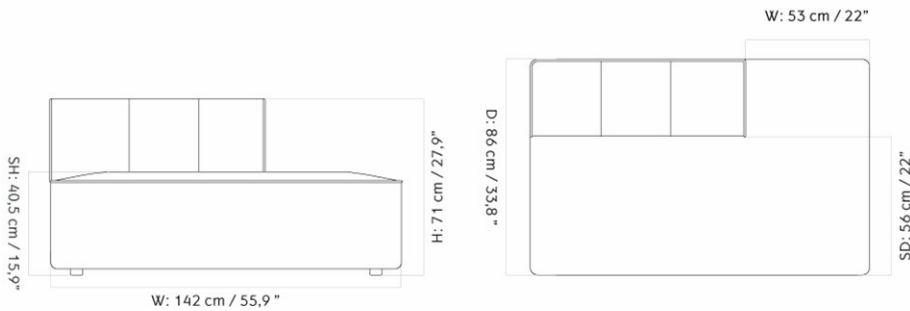

EAVE SEAMLINE MODULAR SOFA 86, OPEN END

Designed by *Norm Architects*

MASTER SKU	9988600PIM	CARE INSTRUCTIONS	Discover our product care guide for comprehensive care instructions.
COLLI	1		Download
DIMENSIONS	H: 71 cm W: 142 cm D: 86 cm SH: 40.5 cm SD: 56 cm AH: 71 cm	DESCRIPTION	Find more information in the dedicated product fact sheet for this product.