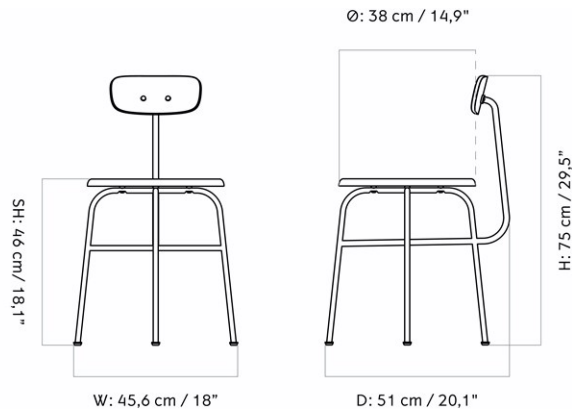

AFTERROOM DINING CHAIR, BLACK BASE, VENEER SEAT AND BACK

Designed by *Afteroom*

MASTER SKU	8481039PIM		
COLLI	1		
DIMENSIONS	H: 75 cm	W: 45.5 cm	
	D: 51 cm		
	SH: 45 cm	SD: 38 cm	

CARE INSTRUCTIONS

Discover our product care guide for comprehensive care instructions.

[Download](#)

DESCRIPTION

Find more information in the dedicated product fact sheet for this product.

QUICK SHIP

SKU	VARIANT	INCL. VAT EUR	EXCL. VAT EUR
8481849	Dark Stained Oak	430,00	359,82
8481539	Black	415,00	347,27
8481039	Natural Oak	415,00	347,27