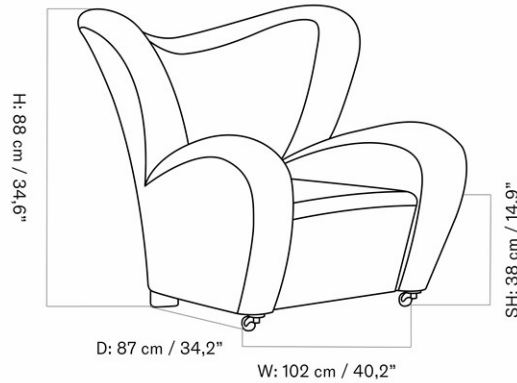

THE TIRED MAN LOUNGE CHAIR, OAK BASE

Designed by *Flemming Lassen*

MASTER SKU	1500000PIM	
COLLI	1	
DIMENSIONS	H: 88 cm	W: 102 cm
	D: 87 cm	
	SH: 38 cm	SD: 55 cm
	AH: 53.5 cm	

CARE INSTRUCTIONS

Discover our product care guide for comprehensive care instructions.

[Download](#)

DESCRIPTION

Find more information in the dedicated product fact sheet for this product.

SPEC OPTIONS

MASTER SKU	VARIANT	INCL. VAT EUR	EXCL. VAT EUR
1500000PIM	Price Category - PC0T <i>Audo Bouclé, Audo</i>	5.155,00	4.313,70
1500000PIM	Price Category - PC1T <i>Barnum Bouclé, Audo / Champion, JAB / Illusion, Nevotex / Hot Madison, JAB / Maple, Kvadrat / Remix, Kvadrat / Re-wool, Kvadrat / Logan, Yarn Collective</i>	5.810,00	4.861,81
1500000PIM	Price Category - PC2T <i>Canvas 2, Kvadrat / Clay, Sahco, Kvadrat / Fiord, Kvadrat / Hallingdal 65, Kvadrat / Moss, Sahco, Kvadrat / Reflect, Kvadrat / Savanna, Kvadrat / Steelcut Trio 3, Kvadrat / Keiga, Kvadrat</i>	6.440,00	5.388,99
1500000PIM	Price Category - PC3T <i>Arctic, Jab / Safire, Sahco, Kvadrat / Vidar 4, Kvadrat / Zero, Sahco, Kvadrat / Baru, Kvadrat / Cifrado, Kvadrat / Serpentine, Kvadrat</i>	7.085,00	5.928,73
1500000PIM	Price Category - PC4T <i>Grand Mohair, Danish Art Weaving / Lupo, Dedar</i>	7.715,00	6.455,91
1500000PIM	Price Category - PC1L <i>Dakar, Nevotex / Envy, Sørensen / Ultra, Sørensen</i>	7.340,00	6.142,11
1500000PIM	Price Category - PC2L <i>Dunes, Sørensen / Nuance, Sørensen</i>	8.255,00	6.907,78
1500000PIM	Price Category - PC3L <i>Sheepskin Curly, Skandilock</i>	9.155,00	7.660,90
1500000PIM	Price Category - PC4L	10.080,00	8.434,94