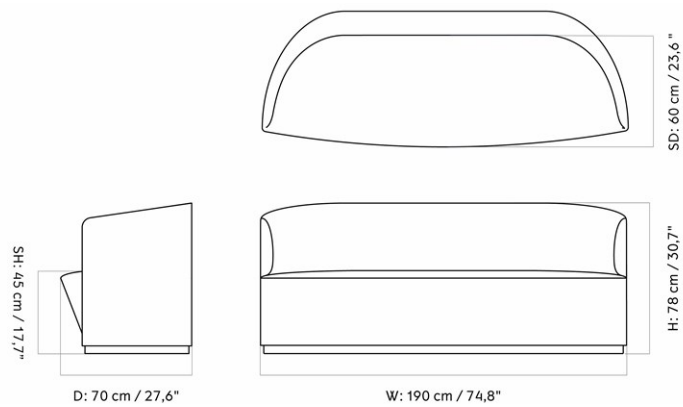

TEAROOM SOFA

Designed by *Nick Ross*

MASTER SKU	9602000PIM	CARE INSTRUCTIONS	Discover our product care guide for comprehensive care instructions.
COLLI	1	DESCRIPTION	Download
DIMENSIONS	H: 78 cm W: 190 cm D: 70 cm SH: 45 cm SD: 60 cm AH: 78 cm		Find more information in the dedicated product fact sheet for this product.

SPEC OPTIONS

MASTER SKU	VARIANT	INCL. VAT EUR	EXCL. VAT EUR
9602000PIM	Price Category - PC0T <i>Audo Bouclé, Audo / Autumn, Kvadrat</i>	3.675,00	3.075,24
9602000PIM	Price Category - PC1T <i>Barnum Bouclé, Audo / Champion, JAB / Illusion, Nevotex / Hot Madison, JAB / Maple, Kvadrat / Remix, Kvadrat / Re-wool, Kvadrat / Logan, Yarn Collective</i>	4.295,00	3.594,06
9602000PIM	Price Category - PC2T <i>Canvas 2, Kvadrat / Clay, Sahco, Kvadrat / Fiord, Kvadrat / Hallingdal 65, Kvadrat / Moss, Sahco, Kvadrat / Reflect, Kvadrat / Savanna, Kvadrat / Steelcut Trio 3, Kvadrat / Avalon 2, Kvadrat / Oaxaca, Kvadrat / Keiga, Kvadrat</i>	4.925,00	4.121,24
9602000PIM	Price Category - PC3T <i>Arctic, Jab / Safire, Sahco, Kvadrat / Vidar 4, Kvadrat / Zero, Sahco, Kvadrat / Baru, Kvadrat / Cifrado, Kvadrat / Serpentine, Kvadrat</i>	5.410,00	4.527,09
9602000PIM	Price Category - PC4T <i>Grand Mohair, Danish Art Weaving / Lupo, Dedar</i>	6.015,00	5.033,35