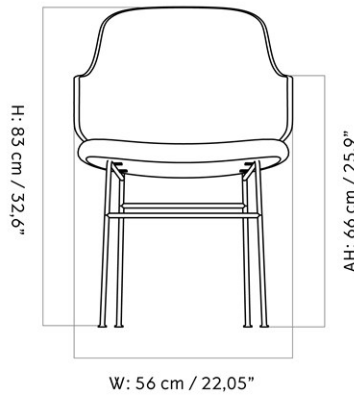

THE PENGUIN DINING CHAIR, BLACK BASE, WALNUT BACK, UPHOLSTERED SEAT
Designed by *Ib Kofod-Larsen Design*

MASTER SKU	1201000PIM
COLLI	1
DIMENSIONS	H: 82 cm W: 56 cm
	D: 57 cm
	SH: 47 cm SD: 44.5 cm
	AH: 64.4 cm

CARE INSTRUCTIONS

Discover our product care guide for comprehensive care instructions.

[Download](#)

Find more information in the dedicated product fact sheet for this product.

DESCRIPTION

SPEC OPTIONS

MASTER SKU	VARIANT	INCL. VAT EUR	EXCL. VAT EUR
1201000PIM	Price Category - PC0T <i>Audo Bouclé, Audo / Autumn, Kvadrat</i>	820,00	686,18
1201000PIM	Price Category - PC1T <i>Barnum Bouclé, Audo / Champion, JAB / Illusion, Nevotex / Hot Madison, JAB / Remix, Kvadrat / Re-wool, Kvadrat / Logan, Yarn Collective</i>	845,00	707,10
1201000PIM	Price Category - PC2T <i>Canvas 2, Kvadrat / Clay, Sahco, Kvadrat / Fiord, Kvadrat / Hallingdal 65, Kvadrat / Moss, Sahco, Kvadrat / Reflect, Kvadrat / Savanna, Kvadrat / Steelcut Trio 3, Kvadrat / Oaxaca, Kvadrat / Keiga, Kvadrat</i>	885,00	740,57
1201000PIM	Price Category - PC3T <i>Arctic, Jab / Safire, Sahco, Kvadrat / Vidar 4, Kvadrat / Zero, Sahco, Kvadrat / Baru, Kvadrat / Cifrado, Kvadrat / Serpentine, Kvadrat</i>	925,00	774,04
1201000PIM	Price Category - PC4T <i>Grand Mohair, Danish Art Weaving / Lupo, Dedar</i>	950,00	794,96
1201000PIM	Price Category - PC1L <i>Dakar, Nevotex / Envy, Sørensen / Ultra, Sørensen</i>	1.035,00	866,09
1201000PIM	Price Category - PC2L <i>Dunes, Sørensen / Nuance, Sørensen</i>	1.235,00	1.033,45
1201000PIM	Price Category - PC3L	1.450,00	1.213,36
1201000PIM	Price Category - PC4L	1.665,00	1.393,27