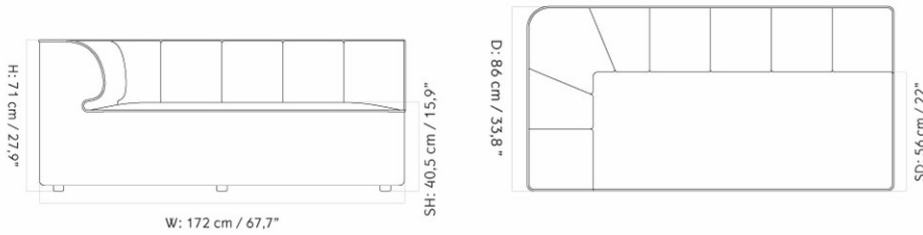

EAVE SEAMLINE MODULAR SOFA 86, CORNER 172

Designed by *Norm Architects*

MASTER SKU	9988300PIM	CARE INSTRUCTIONS	Discover our product care guide for comprehensive care instructions.
COLLI	1		Download
DIMENSIONS	H: 71 cm W: 172 cm D: 86 cm SH: 40.5 cm SD: 56 cm AH: 71 cm	DESCRIPTION	Find more information in the dedicated product fact sheet for this product.

SPEC OPTIONS

MASTER SKU	VARIANT	INCL. VAT EUR	EXCL. VAT EUR
9988300PIM	Price Category - PC0T - NEW <i>Audo Bouclé, Audø / Autumn, Kvadrat</i>	2.455,00	2.054,34
9988300PIM	Price Category - PC1T - NEW <i>Barnum Bouclé, Audø / Re-wool, Kvadrat / Logan, Yarn Collective</i>	2.710,00	2.267,73
9988300PIM	Price Category - PC2T - NEW <i>Clay, Sahco, Kvadrat / Fiord, Kvadrat / Hallingdal 65, Kvadrat / Moss, Sahco, Kvadrat / Savanna, Kvadrat / Oaxaca, Kvadrat / Keiga, Kvadrat</i>	2.995,00	2.506,22
9988300PIM	Price Category - PC3T - NEW <i>Arctic, Jab / Safire, Sahco, Kvadrat / Vidar 4, Kvadrat / Zero, Sahco, Kvadrat / Baru, Kvadrat / Cifrado, Kvadrat / Serpentine, Kvadrat</i>	3.275,00	2.740,52
9988300PIM	Price Category - PC4T - NEW <i>Lupo, Dedar</i>	3.555,00	2.974,82