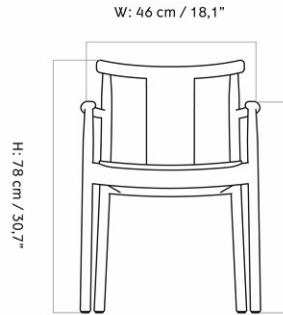

MERKUR DINING CHAIR W/ARMREST, BLACK OAK BASE AND BACK, UPHOLSTERED SEAT

Designed by *Skogstad & Wærnes*

MASTER SKU	1304000PIM
COLLI	1
DIMENSIONS	H: 78 cm W: 46 cm
	D: 52 cm
	SH: 46 cm SD: 42 cm
	AH: 66 cm

CARE INSTRUCTIONS

Discover our product care guide for comprehensive care instructions.

[Download](#)

Find more information in the dedicated product fact sheet for this product.

DESCRIPTION

SPEC OPTIONS

MASTER SKU	VARIANT	INCL. VAT EUR	EXCL. VAT EUR
1304000PIM	Price Category - PC0T <i>Audo Bouclé, Audo / Autumn, Kvadrat</i>	845,00	707,10
1304000PIM	Price Category - PC1T <i>Barnum Bouclé, Audo / Champion, JAB / Illusion, Nevotex / Hot Madison, JAB / Maple, Kvadrat / Remix, Kvadrat / Re-wool, Kvadrat / Logan, Yarn Collective</i>	910,00	761,49
1304000PIM	Price Category - PC2T <i>Canvas 2, Kvadrat / Clay, Sahco, Kvadrat / Fiord, Kvadrat / Hallingdal 65, Kvadrat / Moss, Sahco, Kvadrat / Reflect, Kvadrat / Savanna, Kvadrat / Steelcut Trio 3, Kvadrat / Avalon 2, Kvadrat / Oaxaca, Kvadrat / Keiga, Kvadrat</i>	980,00	820,06
1304000PIM	Price Category - PC3T <i>Arctic, Jab / Safire, Sahco, Kvadrat / Vidar 4, Kvadrat / Zero, Sahco, Kvadrat / Baru, Kvadrat / Cifrado, Kvadrat / Serpentine, Kvadrat</i>	1.060,00	887,01
1304000PIM	Price Category - PC4T <i>Cabanon Soft, Designers Guild / Grand Mohair, Danish Art Weaving / Lupo, Dedar</i>	1.140,00	953,95
1304000PIM	Price Category - PC0L <i>Sierra, Camo</i>	950,00	794,96
1304000PIM	Price Category - PC1L <i>Dakar, Nevotex / Envy, Sørensen / Ultra, Sørensen</i>	1.005,00	840,98
1304000PIM	Price Category - PC2L <i>Dunes, Sørensen / Nuance, Sørensen</i>	1.075,00	899,56
1304000PIM	Price Category - PC3L	1.155,00	966,50
1304000PIM	Price Category - PC4L	1.315,00	1.100,39