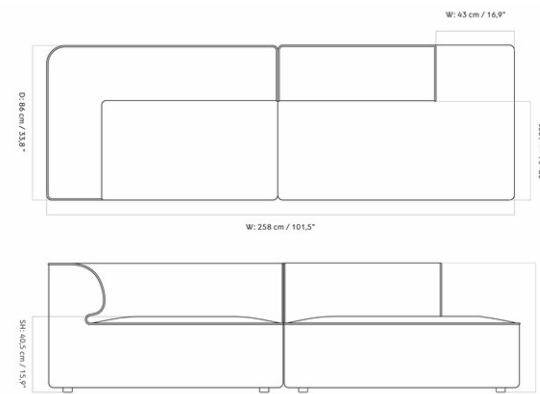

EAVE MODULAR SOFA 86, 2 SEATER, CONFIGURATION 3

Designed by *Norm Architects*

MASTER SKU	9986020PIM
COLLI	1
DIMENSIONS	H: 71 cm W: 258 cm D: 86 cm
	SH: 40.5 cm SD: 56 cm AH: 71 cm

CARE INSTRUCTIONS

Discover our product care guide for comprehensive care instructions.

[Download](#)

DESCRIPTION

Find more information in the dedicated product fact sheet for this product.

SPEC OPTIONS

MASTER SKU	VARIANT	INCL. VAT EUR	EXCL. VAT EUR
9986020PIM	Price Category - PC4T <i>Grand Mohair, Danish Art Weaving / Lupo, Dedar</i>	5.735,00	4.799,05
9986020PIM	Price Category - PC3T <i>Arctic, Jab / Safire, Sahco, Kvadrat / Vidar 4, Kvadrat / Zero, Sahco, Kvadrat / Baru, Kvadrat / Cifrado, Kvadrat / Serpentine, Kvadrat</i>	5.195,00	4.347,18
9986020PIM	Price Category - PC2T <i>Canvas 2, Kvadrat / Clay, Sahco, Kvadrat / Fiord, Kvadrat / Hallingdal 65, Kvadrat / Moss, Sahco, Kvadrat / Reflect, Kvadrat / Savanna, Kvadrat / Steelcut Trio 3, Kvadrat / Avalon 2, Kvadrat / Oaxaca, Kvadrat / Keiga, Kvadrat</i>	4.655,00	3.895,30
9986020PIM	Price Category - PC1T <i>Barnum Bouclé, Audo / Champion, JAB / Illusion, Nevotex / Hot Madison, JAB / Maple, Kvadrat / Remix, Kvadrat / Re-wool, Kvadrat / Logan, Yarn Collective</i>	4.120,00	3.447,62
9986020PIM	Price Category - PC0T <i>Audo Bouclé, Audo / Autumn, Kvadrat</i>	3.645,00	3.050,14