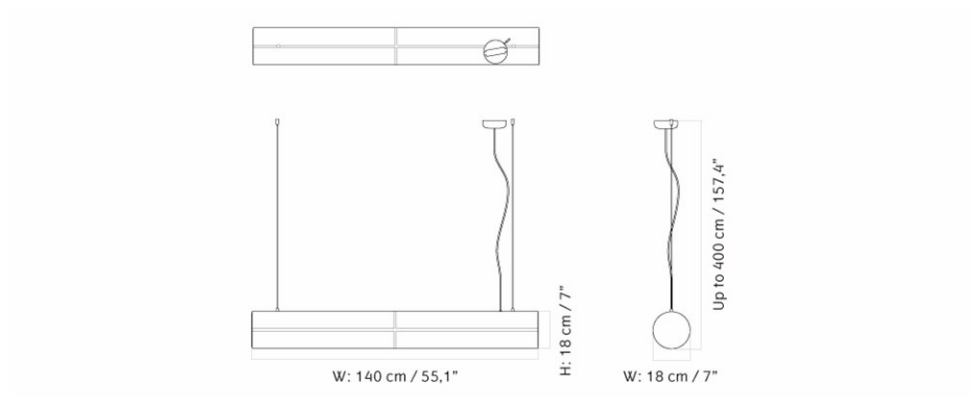

HASHIRA LINEAR PENDANT LAMP

Designed by *Norm Architects*

MASTER SKU	1509600PIM
COLLI	1
DIMENSIONS	H: 18 cm W: 140 cm

CARE INSTRUCTIONS

Discover our product care guide for comprehensive care instructions.

[Download](#)

DESCRIPTION

Find more information in the dedicated product fact sheet for this product.

STOCK OPTION

SKU	VARIANT	INCL. VAT EUR	EXCL. VAT EUR
1509699	Raw - NEW	565,00	472,79