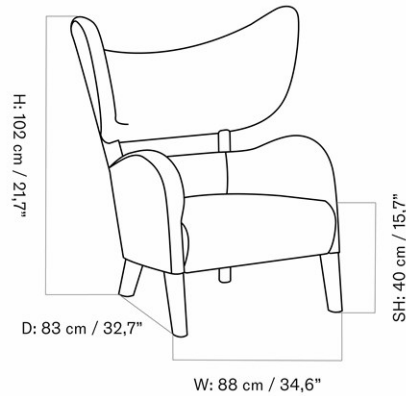

MY OWN CHAIR LOUNGE CHAIR, OAK BASE
Designed by *Flemming Lassen*

MASTER SKU	1500900PIM	
COLLI	1	
DIMENSIONS	H: 102 cm	W: 88 cm
	D: 83 cm	
	SH: 40 cm	SD: 48.5 cm
	AH: 58.5 cm	

CARE INSTRUCTIONS	Discover our product care guide for comprehensive care instructions. Download
DESCRIPTION	Find more information in the dedicated product fact sheet for this product.

SPEC OPTIONS

MASTER SKU	VARIANT	INCL. VAT EUR	EXCL. VAT EUR
1500900PIM	Price Category - PC0T <i>Audo Bouclé, Audo</i>	4.430,00	3.707,02
1500900PIM	Price Category - PC1T <i>Barnum Bouclé, Audo / Champion, JAB / Illusion, Nevotex / Hot Madison, JAB / Maple, Kvadrat / Remix, Kvadrat / Re-wool, Kvadrat / Logan, Yarn Collective</i>	5.005,00	4.188,18
1500900PIM	Price Category - PC2T <i>Canvas 2, Kvadrat / Clay, Sahco, Kvadrat / Fiord, Kvadrat / Hallingdal 65, Kvadrat / Moss, Sahco, Kvadrat / Reflect, Kvadrat / Savanna, Kvadrat / Steelcut Trio 3, Kvadrat</i>	5.505,00	4.606,58
1500900PIM	Price Category - PC3T <i>Arctic, Jab / Safire, Sahco, Kvadrat / Vidar 4, Kvadrat / Zero, Sahco, Kvadrat / Baru, Kvadrat / Cifrado, Kvadrat / Serpentine, Kvadrat</i>	5.810,00	4.861,81
1500900PIM	Price Category - PC4T <i>Grand Mohair, Danish Art Weaving / Lupo, Dedar</i>	6.390,00	5.347,15
1500900PIM	Price Category - PC1L <i>Dakar, Nevotex / Envy, Sørensen / Ultra, Sørensen</i>	7.555,00	6.322,02
1500900PIM	Price Category - PC2L <i>Dunes, Sørensen / Nuance, Sørensen</i>	9.420,00	7.882,66
1500900PIM	Price Category - PC3L <i>Sheepskin Curly, Skandilock</i>	9.420,00	7.882,66
1500900PIM	Price Category - PC4L	10.375,00	8.681,80