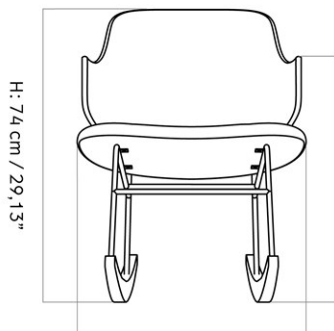

THE PENGUIN ROCKING CHAIR, UPHOLSTERED SEAT, WALNUT BACK

Designed by *Ib Kofod-Larsen Design*

W: 56 cm / 22,05"