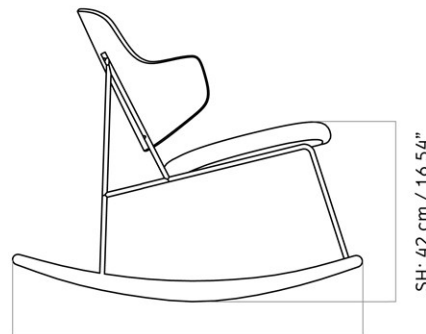

THE PENGUIN LOUNGE CHAIR, UPHOLSTERED SEAT, NATURAL OAK BACK
 Designed by *Ib Kofod-Larsen Design*

W: 56 cm / 22,05"

D: 64 cm / 25,2"

MASTER SKU	1202000PIM
COLLI	1
DIMENSIONS	H: 74 cm W: 56 cm
	D: 64 cm
	SH: 42 cm SD: 44.5 cm
	AH: 62.5 cm

THE PENGUIN ROCKING CHAIR, UPHOLSTERED SEAT, WALNUT BACK

Designed by *Ib Kofod-Larsen Design*

W: 56 cm / 22,05"

D: 85 cm / 33,46"

MASTER SKU	1206000PIM	CARE INSTRUCTIONS	Discover our product care guide for comprehensive care instructions.
COLLI	1		Download
DIMENSIONS	H: 73 cm W: 55 cm	DESCRIPTION	Find more information in the dedicated product fact sheet for this product.
	D: 85 cm		
	SH: 42 cm SD: 44.5 cm		
	AH: 63 cm		