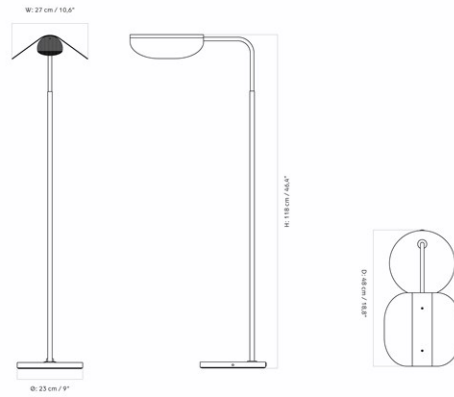

WING FLOOR LAMP

Designed by *Bergboms*

MASTER SKU 1392000PIM
COLLI 1
DIMENSIONS H: 118 cm W: 27 cm
D: 48 cm

CARE INSTRUCTIONS

Discover our product care guide for comprehensive care instructions.

[Download](#)

DESCRIPTION

Find more information in the dedicated product fact sheet for this product.

STOCK OPTION

SKU	VARIANT	INCL. VAT EUR	EXCL. VAT EUR
1392109	Aluminum	820,00	686,18