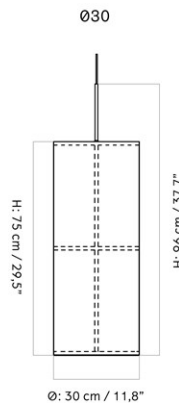

HASHIRA PENDANT, SINGLE, Ø30 CM / 12"

Designed by *Norm Architects*

MASTER SKU
COLLI
DIMENSIONS

1510020PIM
1-2
H: 90 cm   W: 30 cm
Ø: 30, cm

CARE INSTRUCTIONS

Discover our product care guide for comprehensive care instructions.

[Download](#)

DESCRIPTION

Find more information in the dedicated product fact sheet for this product.

STOCK OPTION

SKU	VARIANT	COLLI	INCL. VAT EUR	EXCL. VAT EUR
1503699	Raw	2	805,00	673,62
1503059	White	2	765,00	640,15