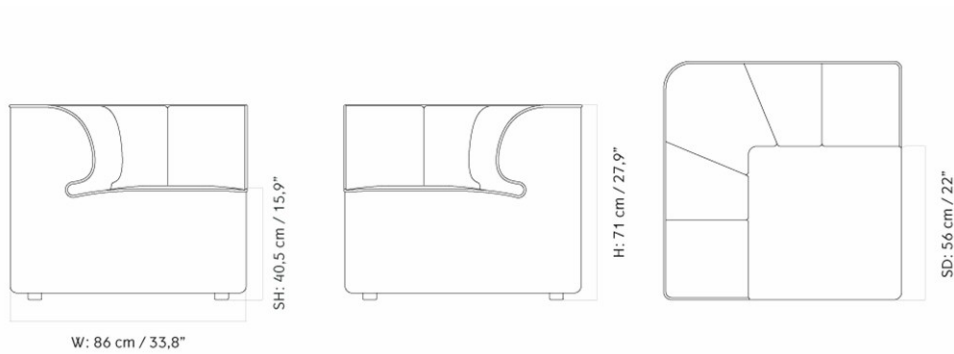

EAVE SEAMLINE MODULAR SOFA 86, CORNER

Designed by *Norm Architects*

MASTER SKU	9988200PIM
COLLI	1
DIMENSIONS	H: 71 cm W: 86 cm
	D: 86 cm
	SH: 40.5 cm SD: 56 cm
	AH: 71 cm

CARE INSTRUCTIONS

Discover our product care guide for comprehensive care instructions.

[Download](#)

Find more information in the dedicated product fact sheet for this product.

DESCRIPTION

SPEC OPTIONS

MASTER SKU	VARIANT	INCL. VAT EUR	EXCL. VAT EUR
9988200PIM	Price Category - PC0T - NEW <i>Audo Bouclé, Audo / Autumn, Kvadrat</i>	1.770,00	1.481,14
9988200PIM	Price Category - PC1T - NEW <i>Barnum Bouclé, Audo / Re-wool, Kvadrat / Logan, Yarn Collective</i>	2.025,00	1.694,52
9988200PIM	Price Category - PC2T - NEW <i>Clay, Sahco, Kvadrat / Fiord, Kvadrat / Hallingdal 65, Kvadrat / Moss, Sahco, Kvadrat / Savanna, Kvadrat / Oaxaca, Kvadrat / Keiga, Kvadrat</i>	2.510,00	2.100,37
9988200PIM	Price Category - PC3T - NEW <i>Arctic, Jab / Safire, Sahco, Kvadrat / Vidar 4, Kvadrat / Zero, Sahco, Kvadrat / Baru, Kvadrat / Cifrado, Kvadrat / Serpentine, Kvadrat</i>	2.765,00	2.313,75
9988200PIM	Price Category - PC4T - NEW <i>Lupo, Dedar</i>	3.020,00	2.527,14