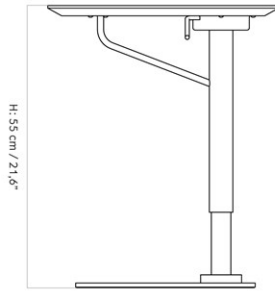

BRANCH SIDE TABLE

Designed by *Norm Architects*

MASTER SKU
COLLI
DIMENSIONS

1105800PIM
1
H: 75 cm
D: 45 cm
Ø: 45, cm

W: 45 cm

CARE INSTRUCTIONS

Discover our product care guide for comprehensive care instructions.

[Download](#)

DESCRIPTION

Find more information in the dedicated product fact sheet for this product.

STOCK OPTION

SKU	VARIANT	INCL. VAT EUR	EXCL. VAT EUR
1105849	Dark Stained Oak	535,00	447,69
1105539	Linoleum Charcoal	605,00	506,26