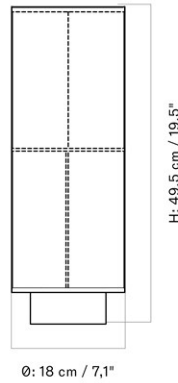

HASHIRA TABLE LAMP

Designed by *Norm Architects*

MASTER SKU 1500009PIM
COLLI 1-2
DIMENSIONS H: 49.5 cm   Ø: 18, cm

CARE INSTRUCTIONS

Discover our product care guide for comprehensive care instructions.

[Download](#)

DESCRIPTION

Find more information in the dedicated product fact sheet for this product.

STOCK OPTION

SKU	VARIANT	COLLI	INCL. VAT EUR	EXCL. VAT EUR
1500699	Raw	2	430,00	359,82