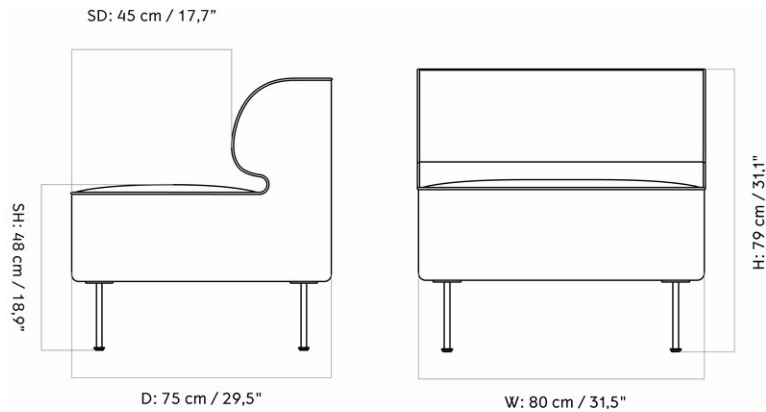

EAVE DINING SOFA 80

Designed by *Norm Architects*

MASTER SKU	9974000PIM
COLLI	1
DIMENSIONS	H: 79 cm W: 80 cm
	D: 75 cm
	SH: 48 cm SD: 45 cm

CARE INSTRUCTIONS

Discover our product care guide for comprehensive care instructions.

[Download](#)

Find more information in the dedicated product fact sheet for this product.

DESCRIPTION

SPEC OPTIONS

MASTER SKU	VARIANT	INCL. VAT EUR	EXCL. VAT EUR
9974000PIM	Price Category - PC0T <i>Audo Bouclé, Audo / Autumn, Kvadrat</i>	1.785,00	1.493,69
9974000PIM	Price Category - PC1T <i>Barnum Bouclé, Audo / Champion, JAB / Illusion, Nevotex / Hot Madison, JAB / Maple, Kvadrat / Remix, Kvadrat / Re-wool, Kvadrat / Logan, Yarn Collective</i>	2.055,00	1.719,62
9974000PIM	Price Category - PC2T <i>Canvas 2, Kvadrat / Clay, Sahco, Kvadrat / Fiord, Kvadrat / Hallingdal 65, Kvadrat / Moss, Sahco, Kvadrat / Reflect, Kvadrat / Savanna, Kvadrat / Steelcut Trio 3, Kvadrat / Avalon 2, Kvadrat / Oaxaca, Kvadrat / Keiga, Kvadrat</i>	2.725,00	2.280,28
9974000PIM	Price Category - PC3T <i>Arctic, Jab / Safire, Sahco, Kvadrat / Vidar 4, Kvadrat / Zero, Sahco, Kvadrat / Baru, Kvadrat / Cifrado, Kvadrat / Serpentine, Kvadrat</i>	3.035,00	2.539,69
9974000PIM	Price Category - PC4T <i>Grand Mohair, Danish Art Weaving / Lupo, Dedar</i>	3.235,00	2.707,05