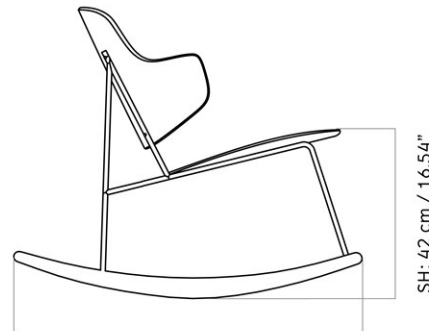

D: 85 cm / 33,46"

MASTER SKU
COLLI
DIMENSIONS

1206020PIM
1
H: 74 cm   W: 56 cm
D: 85 cm
SH: 42 cm   SD: 44.5 cm
AH: 63.5 cm

CARE INSTRUCTIONS
DESCRIPTION

Discover our product care guide for comprehensive care instructions. Find more information in the dedicated product fact sheet for this product.

QUICK SHIP

SKU	VARIANT	INCL. VAT EUR	EXCL. VAT EUR
1206025	Oiled Natural Oak	980,00	820,06
1206026	Oiled Walnut	1.060,00	887,01