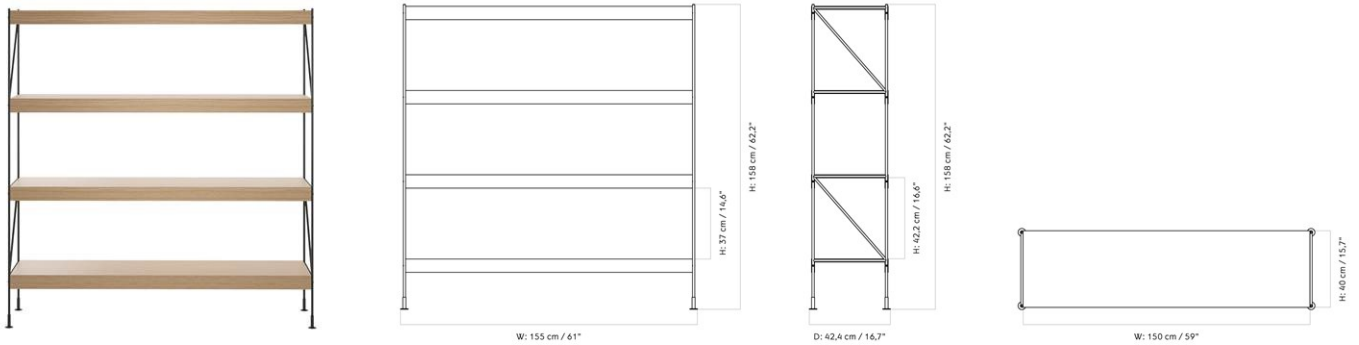

ZET STORING SYSTEM, H158 CM / 62"

Designed by *Kaschkasch*

MASTER SKU 7300002PIM
COLLI 1
DIMENSIONS H: 158 cm W: 153 cm
D: 40 cm

CARE INSTRUCTIONS

Discover our product care guide for comprehensive care instructions.

[Download](#)

DESCRIPTION

Find more information in the dedicated product fact sheet for this product.

STOCK OPTION

SKU	VARIANT	INCL. VAT EUR	EXCL. VAT EUR
7375849	Black Steel Base - Dark Stained Oak	1.485,00	1.242,65
7375539	Black Steel Base - Black Oak	1.485,00	1.242,65
7375039	Black Steel Base - Natural Oak	1.485,00	1.242,65