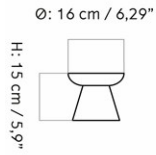

MEIRA OIL LANTERN

Designed by *Kroeyer-Saetter-Lassen*

MASTER SKU
COLLI

4870000PIM
1

CARE INSTRUCTIONS

Discover our product care guide for comprehensive care instructions.

[Download](#)

DESCRIPTION

Find more information in the dedicated product fact sheet for this product.

STOCK OPTION

SKU	VARIANT	INCL. VAT EUR	EXCL. VAT EUR
4854539	H53 cm	230,00	192,46
4853539	H36 cm	200,00	167,36
4852539	H15 cm	175,00	146,44
4851539	H13,5 cm	135,00	112,97