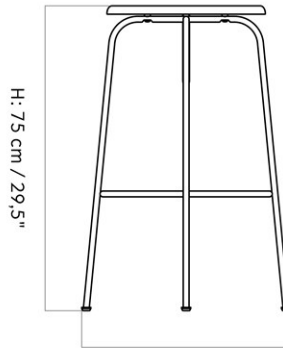

AFTERROOM COUNTER STOOL, UPHOLSTERED SEAT

Designed by *Afteroom*

W: 50 cm / 19,7"