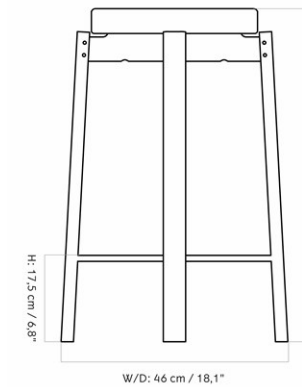

PASSAGE COUNTER STOOL, NATURAL OAK BASE, UPHOLSTERED SEAT, STEEL RING

Designed by *Kroeyer-Saetter-Lassen*

MASTER SKU	1513700PIM	
COLLI	1	
DIMENSIONS	H: 66 cm	W: 46 cm
	D: 46 cm	
	SH: 66 cm	SD: 33.5 cm

CARE INSTRUCTIONS

Discover our product care guide for comprehensive care instructions.

[Download](#)

Find more information in the dedicated product fact sheet for this product.

DESCRIPTION

SPEC OPTIONS

MASTER SKU	VARIANT	INCL. VAT EUR	EXCL. VAT EUR
1513700PIM	Price Category - PC0T <i>Audo Bouclé, Audo / Autumn, Kvadrat</i>	780,00	652,70
1513700PIM	Price Category - PC1T <i>Barnum Bouclé, Audo / Champion, JAB / Illusion, Nevotex / Hot Madison, JAB / Maple , Kvadrat / Remix, Kvadrat / Re-wool, Kvadrat / Logan, Yarn Collective</i>	845,00	707,10
1513700PIM	Price Category - PC2T <i>Canvas 2, Kvadrat / Clay, Sahco, Kvadrat / Fiord, Kvadrat / Hallingdal 65, Kvadrat / Moss, Sahco, Kvadrat / Reflect, Kvadrat / Savanna, Kvadrat / Steelcut Trio 3, Kvadrat / Avalon 2, Kvadrat / Oaxaca, Kvadrat / Keiga, Kvadrat</i>	925,00	774,04
1513700PIM	Price Category - PC3T <i>Arctic, Jab / Safire, Sahco, Kvadrat / Vidar 4, Kvadrat / Zero, Sahco, Kvadrat / Baru, Kvadrat / Cifrado, Kvadrat / Serpentine, Kvadrat</i>	1.005,00	840,98
1513700PIM	Price Category - PC4T <i>Cabanon Soft, Designers Guild / Grand Mohair, Danish Art Weaving / Lupo, Dedar</i>	1.060,00	887,01
1513700PIM	Price Category - PC0L <i>Sierra, Camo</i>	780,00	652,70
1513700PIM	Price Category - PC1L <i>Dakar, Nevotex / Envy, Sørensen / Ultra, Sørensen</i>	885,00	740,57
1513700PIM	Price Category - PC2L <i>Dunes, Sørensen / Nuance, Sørensen</i>	995,00	832,62
1513700PIM	Price Category - PC3L	1.060,00	887,01
1513700PIM	Price Category - PC4L	1.275,00	1.066,92