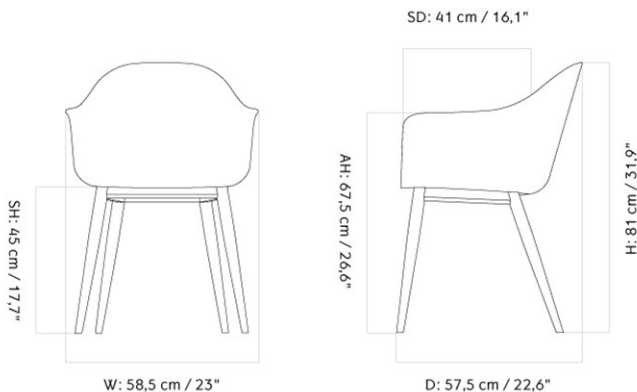

HARBOUR DINING CHAIR, OAK BASE, PLASTIC SHELL

Designed by *Norm Architects*

MASTER SKU	9350639PIM	
COLLI	1	
DIMENSIONS	H: 81 cm	W: 58.5 cm
	D: 57.5 cm	
	SH: 45 cm	SD: 41 cm
	AH: 67.5 cm	

CARE INSTRUCTIONS

Discover our product care guide for comprehensive care instructions.

[Download](#)

Find more information in the dedicated product fact sheet for this product.

DESCRIPTION

SPEC OPTIONS

MASTER SKU	VARIANT	INCL. VAT EUR	EXCL. VAT EUR
9350639PIM	Dependent On Selected Variant - Dependent On Selected Variant	455,00	380,74

QUICK SHIP

SKU	VARIANT	INCL. VAT EUR	EXCL. VAT EUR
9350639-0200ZZZZ	Natural Oak - Black, 9011	455,00	380,74
9350639-0201ZZZZ	Natural Oak - Burned red, 8015	455,00	380,74
9350639-0202ZZZZ	Natural Oak - Khaki, 1011	455,00	380,74
9350639-0203ZZZZ	Natural Oak - Light Grey, 9002	455,00	380,74
9350639-0204ZZZZ	Natural Oak - Olive, 7002	455,00	380,74
9350639-0205ZZZZ	Natural Oak - White, 9016	455,00	380,74
9350639-0100ZZZZ	Dark Stained Oak - Black, 9011	455,00	380,74
9350639-0101ZZZZ	Dark Stained Oak - Burned red, 8015	455,00	380,74
9350639-0102ZZZZ	Dark Stained Oak - Khaki, 1011	455,00	380,74
9350639-0103ZZZZ	Dark Stained Oak - Light Grey, 9002	455,00	380,74
9350639-0104ZZZZ	Dark Stained Oak - Olive, 7002	455,00	380,74
9350639-0105ZZZZ	Dark Stained Oak - White, 9016	455,00	380,74