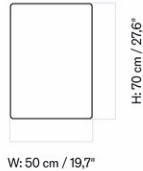

OVAL WALL MIRROR