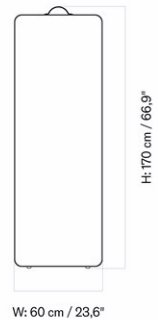

FLOOR MIRROR