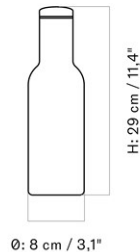

BOTTLE CARAFE

Designed by *Norm Architects*

WATER BOTTLE 0,5 L

BOTTLE CARAFE 1 L

MASTER SKU 468000PIM
COLLI 4

CARE INSTRUCTIONS

Discover our product care guide for comprehensive care instructions.

[Download](#)

DESCRIPTION

Find more information in the dedicated product fact sheet for this product.

STOCK OPTION

SKU	VARIANT	INCL. VAT EUR	EXCL. VAT EUR
4681949	0,5 L - Smoke/Brass	50,00	41,84
4681839	0,5 L - Clear/Brass	40,00	33,47
4680839	1 L - Clear/Brass	50,00	41,84
4680039	1 L - Clear/Steel	40,00	33,47