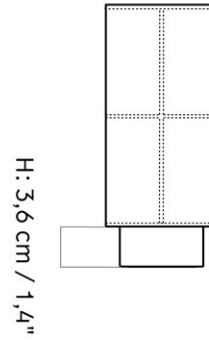

HASHIRA PORTABLE LAMP, RAW

Designed by *Norm Architects*

COLLI
DIMENSIONS

1
H: 25.5 cm   Ø: 10, cm

CARE INSTRUCTIONS

Discover our product care guide for comprehensive care instructions.

[Download](#)

DESCRIPTION

Find more information in the dedicated product fact sheet for this product.

SKU

INCL. VAT EUR

EXCL. VAT EUR

1508699Y

190,00

158,99