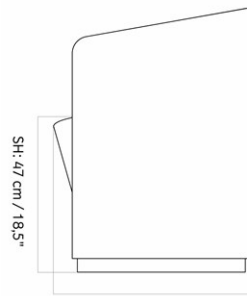

TEAROOM CLUB CHAIR

Designed by *Nick Ross Studio*

D: 58 cm / 22.8"

W: 70 cm / 27.6"

SD: 49 cm / 19.2"

MASTER SKU	9600000PIM
COLLI	1
DIMENSIONS	H: 78 cm W: 70 cm
	D: 58 cm
	SH: 47 cm SD: 49 cm

CARE INSTRUCTIONS