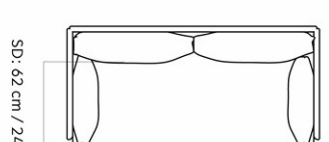

SD: 62 cm / 24.4"

MASTER SKU
COLLI
DIMENSIONS

9850000PIM
1
H: 75 cm   W: 178 cm
D: 90 cm
SH: 38 cm   SD: 62 cm
AH: 65 cm

CARE INSTRUCTIONS

Discover our product care guide for comprehensive care instructions.

[Download](#)

Find more information in the dedicated product fact sheet for this product.

DESCRIPTION

SPEC OPTIONS

MASTER SKU	VARIANT	INCL. VAT EUR	EXCL. VAT EUR
9850000PIM	Price Category - PC0T <i>Audo Bouclé, Audo / Autumn, Kvadrat</i>	2.550,00	2.133,84
9850000PIM	Price Category - PC1T <i>Barnum Bouclé, Audo / Champion, JAB / Illusion, Nevotex / Hot Madison, JAB / Maple, Kvadrat / Remix, Kvadrat / Re-wool, Kvadrat / Logan, Yarn Collective</i>	2.965,00	2.481,11
9850000PIM	Price Category - PC2T <i>Canvas 2, Kvadrat / Clay, Sahco, Kvadrat / Fiord, Kvadrat / Hallingdal 65, Kvadrat / Moss, Sahco, Kvadrat / Reflect, Kvadrat / Savanna, Kvadrat / Steelcut Trio 3, Kvadrat / Avalon 2, Kvadrat / Oaxaca, Kvadrat / Keiga, Kvadrat</i>	3.675,00	3.075,24
9850000PIM	Price Category - PC3T <i>Arctic, Jab / Safire, Sahco, Kvadrat / Vidar 4, Kvadrat / Zero, Sahco, Kvadrat / Baru, Kvadrat / Cifrado, Kvadrat / Serpentine, Kvadrat</i>	4.255,00	3.560,58
9850000PIM	Price Category - PC4T <i>Lupo, Dedar</i>	4.910,00	4.108,69