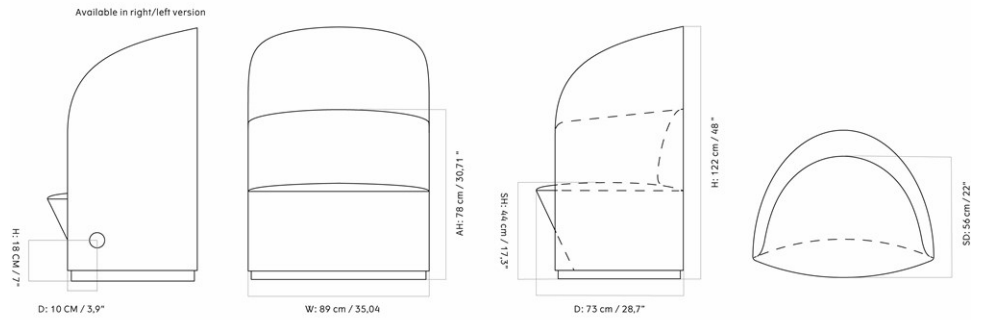

TEAMROOM LOUNGE CHAIR, HIGH BACK, W/POWER OUTLET

Designed by *Nick Ross*

MASTER SKU	9607100PIM
COLLI	1
DIMENSIONS	H: 120 cm W: 89 cm
	D: 73 cm
	SH: 43 cm SD: 56 cm
	AH: 78 cm

CARE INSTRUCTIONS

Discover our product care guide for comprehensive care instructions.

[Download](#)

Find more information in the dedicated product fact sheet for this product.

DESCRIPTION

SPEC OPTIONS

MASTER SKU	VARIANT	INCL. VAT EUR	EXCL. VAT EUR
9607100PIM	Price Category - PC0T <i>Audo Bouclé, Audo / Autumn, Kvadrat</i>	2.995,00	2.506,22
9607100PIM	Price Category - PC1T <i>Barnum Bouclé, Audo / Champion, JAB / Illusion, Nevotex / Hot Madison, JAB / Maple, Kvadrat / Remix, Kvadrat / Re-wool, Kvadrat / Logan, Yarn Collective</i>	3.355,00	2.807,46
9607100PIM	Price Category - PC2T <i>Canvas 2, Kvadrat / Clay, Sahco, Kvadrat / Fiord, Kvadrat / Hallingdal 65, Kvadrat / Moss, Sahco, Kvadrat / Reflect, Kvadrat / Savanna, Kvadrat / Steelcut Trio 3, Kvadrat / Avalon 2, Kvadrat / Oaxaca, Kvadrat / Keiga, Kvadrat</i>	3.715,00	3.108,71
9607100PIM	Price Category - PC3T <i>Arctic, Jab / Safire, Sahco, Kvadrat / Vidar 4, Kvadrat / Zero, Sahco, Kvadrat / Baru, Kvadrat / Cifrado, Kvadrat / Serpentine, Kvadrat</i>	4.095,00	3.426,70
9607100PIM	Price Category - PC4T <i>Cabanon Soft, Designers Guild / Grand Mohair, Danish Art Weaving / Lupo, Dedar</i>	4.310,00	3.606,61