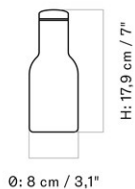

BOTTLE CARAFE 1 L