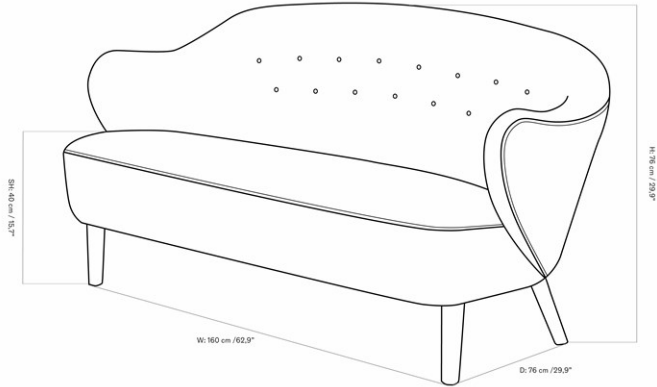

INGEBORG SOFA

Designed by *Flemming Lassen*

MASTER SKU	1500500PIM	CARE INSTRUCTIONS	Discover our product care guide for comprehensive care instructions.
COLLI	1	DESCRIPTION	Download
DIMENSIONS	H: 79 cm W: 160 cm D: 76 cm SH: 43 cm SD: 50 cm AH: 62 cm		Find more information in the dedicated product fact sheet for this product.

STOCK OPTION

SKU	VARIANT	INCL. VAT EUR	EXCL. VAT EUR
1500507-040E02ZZ	Dark Stained Oak - Sheepskin - Moonlight	7.625,00	6.380,60
1500507-040J02ZZ	Dark Stained Oak - Sheepskin - Sahara	7.625,00	6.380,60

SPEC OPTIONS

MASTER SKU	VARIANT	INCL. VAT EUR	EXCL. VAT EUR
1500500PIM	Price Category - PC0T <i>Audo Bouclé, Audo / Autumn, Kvadrat</i>	4.280,00	3.581,50
1500500PIM	Price Category - PC1T <i>Barnum Bouclé, Audo / Champion, JAB / Illusion, Nevotex / Hot Madison, JAB / Maple, Kvadrat / Remix, Kvadrat / Re-wool, Kvadrat / Logan, Yarn Collective</i>	4.860,00	4.066,85
1500500PIM	Price Category - PC2T <i>Canvas 2, Kvadrat / Clay, Sahco, Kvadrat / Fiord, Kvadrat / Hallingdal 65, Kvadrat / Moss, Sahco, Kvadrat / Reflect, Kvadrat / Savanna, Kvadrat / Steelcut Trio 3, Kvadrat / Keiga, Kvadrat</i>	5.370,00	4.493,62
1500500PIM	Price Category - PC3T <i>Arctic, Jab / Safire, Sahco, Kvadrat / Vidar 4, Kvadrat / Zero, Sahco, Kvadrat / Baru, Kvadrat / Cifrado, Kvadrat / Serpentine, Kvadrat</i>	5.945,00	4.974,78
1500500PIM	Price Category - PC4T <i>Grand Mohair, Danish Art Weaving / Lupo, Dedar</i>	6.455,00	5.401,54
1500500PIM	Price Category - PC1L <i>Dakar, Nevotex / Envy, Sørensen / Ultra, Sørensen</i>	6.105,00	5.108,66