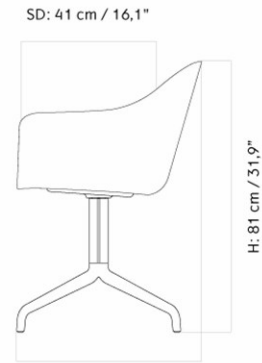

HARBOUR DINING CHAIR, STAR BASE W/RETURN, PLASTIC SHELL

Designed by *Norm Architects*

W: 58,5 cm / 23"

D: 54,5 cm / 21.5"

MASTER SKU	9380000PIM
COLLI	1
DIMENSIONS	H: 81 cm W: 58.5 cm
	D: 54.5 cm
	SH: 45 cm SD: 41 cm
	AH: 67.5 cm