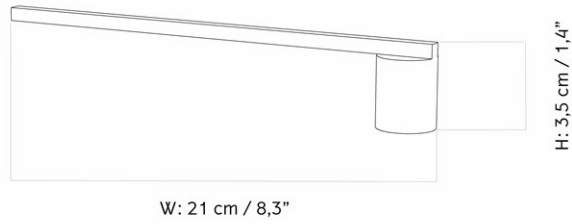

KUBUS SNUFFER, BLACK
Designed by *Søren Lassen*

COLLI
DIMENSIONS

6
H: 3.5 cm
D: 2.5 cm
W: 21 cm

CARE INSTRUCTIONS

Discover our product care guide for comprehensive care instructions.

[Download](#)

DESCRIPTION

Find more information in the dedicated product fact sheet for this product.

SKU	INCL. VAT EUR	EXCL. VAT EUR
BL11001	45,00	37,66