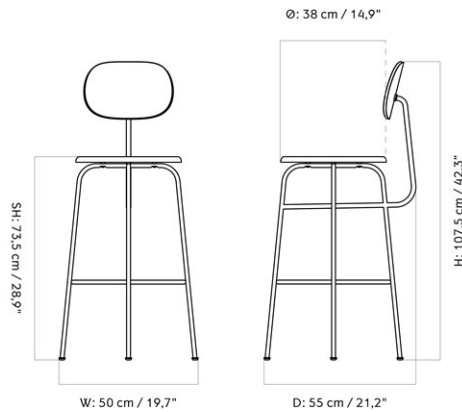

AFTERROOM BAR CHAIR PLUS, BLACK BASE, UPHOLSTERED SEAT AND BACK

Designed by *Afteroom*

MASTER SKU	9450000PIM	
COLLI	1	
DIMENSIONS	H: 108.5 cm	W: 50 cm
	D: 55 cm	
	SH: 73 cm	SD: 38 cm

CARE INSTRUCTIONS

Discover our product care guide for comprehensive care instructions.