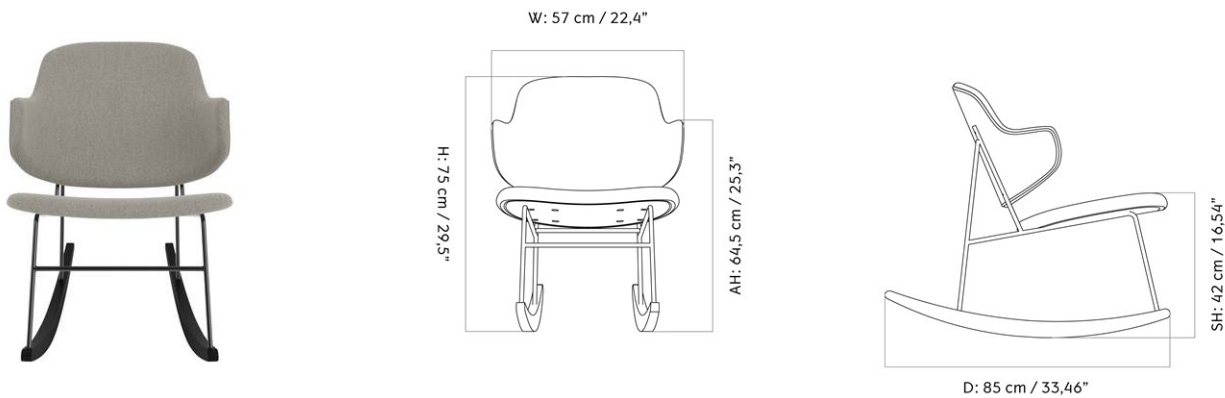

THE PENGUIN ROCKING CHAR, UPHOLSTERED SEAT AND BACK
Designed by *Ib Kofod-Larsen Design*

MASTER SKU	1231000PIM
COLLI	1
DIMENSIONS	H: 73 cm W: 56.3 cm
	D: 85 cm
	SH: 42 cm SD: 44.5 cm
	AH: 63.4 cm

CARE INSTRUCTIONS

Discover our product care guide for comprehensive care instructions.

[Download](#)

Find more information in the dedicated product fact sheet for this product.

DESCRIPTION

SPEC OPTIONS

MASTER SKU	VARIANT	INCL. VAT EUR	EXCL. VAT EUR
1231000PIM	Price Category - PC0T <i>Audo Bouclé, Audo / Autumn, Kvadrat</i>	1.530,00	1.280,30
1231000PIM	Price Category - PC1T <i>Barnum Bouclé, Audo / Champion, JAB / Illusion, Nevotex / Hot Madison, JAB / Remix, Kvadrat / Re-wool, Kvadrat / Logan, Yarn Collective</i>	1.595,00	1.334,70
1231000PIM	Price Category - PC2T <i>Canvas 2, Kvadrat / Clay, Sahco, Kvadrat / Fiord, Kvadrat / Hallingdal 65, Kvadrat / Moss, Sahco, Kvadrat / Reflect, Kvadrat / Savanna, Kvadrat / Steelcut Trio 3, Kvadrat / Oaxaca, Kvadrat / Keiga, Kvadrat</i>	1.635,00	1.368,17
1231000PIM	Price Category - PC3T <i>Arctic, Jab / Safire, Sahco, Kvadrat / Vidar 4, Kvadrat / Zero, Sahco, Kvadrat / Baru, Kvadrat / Cifrado, Kvadrat / Serpentine, Kvadrat</i>	1.690,00	1.414,19
1231000PIM	Price Category - PC4T <i>Grand Mohair, Danish Art Weaving / Lupo, Dedar</i>	1.745,00	1.460,22
1231000PIM	Price Category - PC1L <i>Dakar, Nevotex / Envy, Sørensen / Ultra, Sørensen</i>	1.825,00	1.527,16
1231000PIM	Price Category - PC2L <i>Dunes, Sørensen / Nuance, Sørensen</i>	2.025,00	1.694,52
1231000PIM	Price Category - PC3L	2.230,00	1.866,06
1231000PIM	Price Category - PC4L	2.440,00	2.041,79