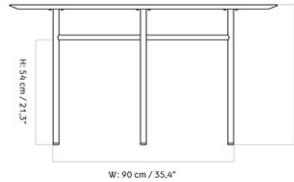

SNAREGADE DINING TABLE, ROUND Ø138 CM / 54"

Designed by *Norm Architects*

MASTER SKU 1150000PIM
COLLI 1
DIMENSIONS H: 73 cm Ø: 138, cm

CARE INSTRUCTIONS

Discover our product care guide for comprehensive care instructions.

[Download](#)

DESCRIPTION

Find more information in the dedicated product fact sheet for this product.

STOCK OPTION

SKU	VARIANT	INCL. VAT EUR	EXCL. VAT EUR
1152849	Black Steel Base - Dark Stained Oak - Round 138 cm	2.135,00	1.786,57
1152539	Black Steel Base - Black Painted Oak Veneer Top - Round 138 cm	1.770,00	1.481,14