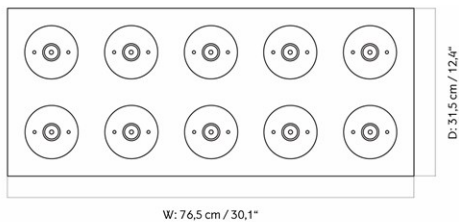

CHARGING BOARD
Designed by *Audo*

MASTER SKU 4865539PIM
COLLI 1
DIMENSIONS H: 3.2 cm W: 76.5 cm
D: 31.5 cm

CARE INSTRUCTIONS

Discover our product care guide for comprehensive care instructions.

[Download](#)

DESCRIPTION

Find more information in the dedicated product fact sheet for this product.

STOCK OPTION

SKU	VARIANT	INCL. VAT EUR	EXCL. VAT EUR
4865539	10 Outlets	845,00	707,10