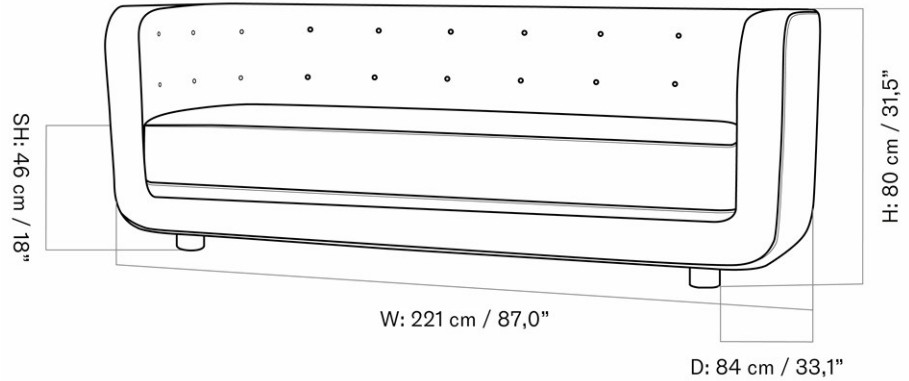

VILHELM SOFA, W/VEGETAL BUTTONS

Designed by *Flemming Lassen*

MASTER SKU	1500800PIM	CARE INSTRUCTIONS	Discover our product care guide for comprehensive care instructions.
COLLI	1		Download
DIMENSIONS	H: 80 cm D: 88 cm SH: 45 cm AH: 80 cm	W: 217 cm SD: 60 cm	Find more information in the dedicated product fact sheet for this product.
		DESCRIPTION	

SPEC OPTIONS

MASTER SKU	VARIANT	INCL. VAT EUR	EXCL. VAT EUR
1500800PIM	Price Category - PC0T <i>Audo Bouclé, Audo</i>	5.625,00	4.707,00
1500800PIM	Price Category - PC1T <i>Barnum Bouclé, Audo / Champion, JAB / Illusion, Nevotex / Hot Madison, JAB / Maple, Kvadrat / Remix, Kvadrat / Re-wool, Kvadrat / Logan, Yarn Collective</i>	6.350,00	5.313,68
1500800PIM	Price Category - PC2T <i>Canvas 2, Kvadrat / Clay, Sahco, Kvadrat / Fiord, Kvadrat / Hallingdal 65, Kvadrat / Moss, Sahco, Kvadrat / Reflect, Kvadrat / Savanna, Kvadrat / Steelcut Trio 3, Kvadrat</i>	7.035,00	5.886,89
1500800PIM	Price Category - PC3T <i>Arctic, Jab / Safire, Sahco, Kvadrat / Vidar 4, Kvadrat / Zero, Sahco, Kvadrat / Baru, Kvadrat / Cifrado, Kvadrat / Serpentine, Kvadrat</i>	7.475,00	6.255,08
1500800PIM	Price Category - PC4T <i>Grand Mohair, Danish Art Weaving / Lupo, Dedar</i>	8.390,00	7.020,75
1500800PIM	Price Category - PC1L <i>Dakar, Nevotex / Envy, Sørensen / Ultra, Sørensen</i>	15.530,00	12.995,50
1500800PIM	Price Category - PC2L <i>Dunes, Sørensen / Nuance, Sørensen</i>	17.595,00	14.723,50
1500800PIM	Price Category - PC3L <i>Sheepskin Curly, Skandilock</i>	19.460,00	16.284,13
1500800PIM	Price Category - PC4L	21.450,00	17.949,36