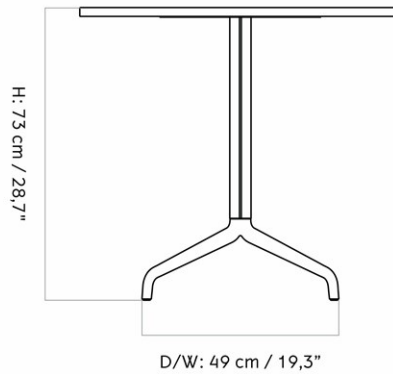

HARBOUR COLUMN DINING TABLE, STAR BASE, Ø80 CM / 31.5"

Designed by *Norm Architects*

MASTER SKU
COLLI
DIMENSIONS

9320000PIM
1
H: 73 cm   W: 80 cm
D: 80 cm
Ø: 80, cm

CARE INSTRUCTIONS

Discover our product care guide for comprehensive care instructions.

[Download](#)

Find more information in the dedicated product fact sheet for this product.

DESCRIPTION

STOCK OPTION

SKU	VARIANT	INCL. VAT EUR	EXCL. VAT EUR
9327659	Black Steel Star Base - Estremoz Marble Off White Top	1.335,00	1.117,13
9327539	Black Steel Star Base - Black Painted Oak Veneer Top	1.040,00	870,27
9327149	Black Steel Star Base - Charcoal Linoleum Top	1.040,00	870,27
9327139	Black Steel Star Base - Kunis Breccia Stone	1.535,00	1.284,49