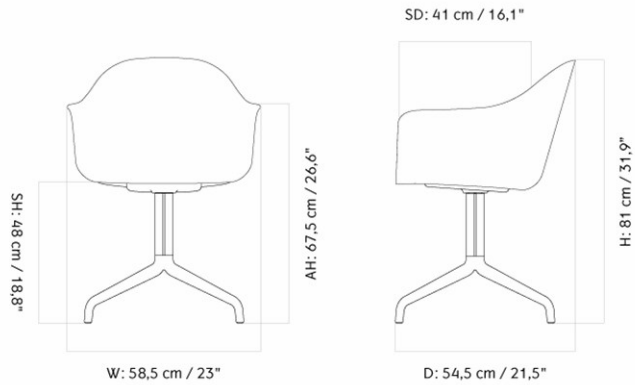

HARBOUR DINING CHAIR, STAR BASE W/SWIVEL, UPHOLSTERED SHELL

Designed by *Norm Architects*

MASTER SKU	9371000PIM
COLLI	1
DIMENSIONS	H: 81 cm W: 58.5 cm
	D: 54.5 cm
	SH: 48 cm SD: 41 cm
	AH: 67.5 cm

CARE INSTRUCTIONS

Discover our product care guide for comprehensive care instructions.

[Download](#)

Find more information in the dedicated product fact sheet for this product.

DESCRIPTION

SPEC OPTIONS

MASTER SKU	VARIANT	INCL. VAT EUR	EXCL. VAT EUR
9371000PIM	Price Category - PC0T <i>Audo Bouclé, Audo / Autumn, Kvadrat</i>	870,00	728,02
9371000PIM	Price Category - PC1T <i>Barnum Bouclé, Audo / Champion, JAB / Illusion, Nevotex / Hot Madison, JAB / Maple, Kvadrat / Remix, Kvadrat / Re-wool, Kvadrat / Logan, Yarn Collective</i>	995,00	832,62
9371000PIM	Price Category - PC2T <i>Canvas 2, Kvadrat / Clay, Sahco, Kvadrat / Fiord, Kvadrat / Hallingdal 65, Kvadrat / Moss, Sahco, Kvadrat / Reflect, Kvadrat / Savanna, Kvadrat / Steelcut Trio 3, Kvadrat / Oaxaca, Kvadrat / Keiga, Kvadrat</i>	1.275,00	1.066,92
9371000PIM	Price Category - PC3T <i>Arctic, Jab / Safire, Sahco, Kvadrat / Vidar 4, Kvadrat / Zero, Sahco, Kvadrat / Baru, Kvadrat / Cifrado, Kvadrat / Serpentine, Kvadrat</i>	1.555,00	1.301,22
9371000PIM	Price Category - PC4T <i>Grand Mohair, Danish Art Weaving / Lupo, Dedar</i>	1.675,00	1.401,64
9371000PIM	Price Category - PC0L <i>Sierra, Camo</i>	1.475,00	1.234,28
9371000PIM	Price Category - PC1L <i>Dakar, Nevotex / Ultra, Sørensen</i>	1.515,00	1.267,75
9371000PIM	Price Category - PC2L <i>Dunes, Sørensen / Nuance, Sørensen</i>	1.760,00	1.472,77
9371000PIM	Price Category - PC3L	2.120,00	1.774,02
9371000PIM	Price Category - PC4L	2.910,00	2.435,09