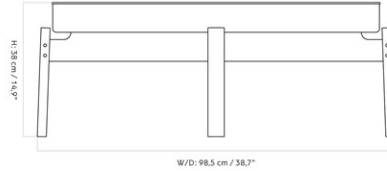

PASSAGE POUF, WALNUT BASE

Designed by *Kroeyer-Saetter-Lassen*

MASTER SKU	1514000PIM		
COLLI	1		
DIMENSIONS	H: 38 cm	W: 98.5 cm	
	D: 98.5 cm		
	SH: 38 cm	SD: 90 cm	

CARE INSTRUCTIONS

Discover our product care guide for comprehensive care instructions.

[Download](#)

Find more information in the dedicated product fact sheet for this product.

DESCRIPTION

SPEC OPTIONS

MASTER SKU	VARIANT	INCL. VAT EUR	EXCL. VAT EUR
1514000PIM	Price Category - PC0T <i>Audo Bouclé, Audo / Autumn, Kvadrat</i>	2.095,00	1.753,10
1514000PIM	Price Category - PC1T <i>Barnum Bouclé, Audo / Champion, JAB / Illusion, Nevotex / Hot Madison, JAB / Maple, Kvadrat / Remix, Kvadrat / Re-wool, Kvadrat / Logan, Yarn Collective</i>	2.200,00	1.840,96
1514000PIM	Price Category - PC2T <i>Canvas 2, Kvadrat / Clay, Sahco, Kvadrat / Fiord, Kvadrat / Hallingdal 65, Kvadrat / Moss, Sahco, Kvadrat / Reflect, Kvadrat / Savanna, Kvadrat / Steelcut Trio 3, Kvadrat / Avalon 2, Kvadrat / Oaxaca, Kvadrat / Keiga, Kvadrat</i>	2.310,00	1.933,01
1514000PIM	Price Category - PC3T <i>Arctic, Jab / Safire, Sahco, Kvadrat / Vidar 4, Kvadrat / Zero, Sahco, Kvadrat / Baru, Kvadrat / Cifrado, Kvadrat / Serpentine, Kvadrat</i>	2.440,00	2.041,79
1514000PIM	Price Category - PC4T <i>Cabanon Soft, Designers Guild / Grand Mohair, Danish Art Weaving / Lupo, Dedar</i>	2.525,00	2.112,92
1514000PIM	Price Category - PC0L <i>Sierra, Camo</i>	2.095,00	1.753,10
1514000PIM	Price Category - PC1L <i>Dakar, Nevotex / Envy, Sørensen / Ultra, Sørensen</i>	2.255,00	1.886,98
1514000PIM	Price Category - PC2L <i>Dunes, Sørensen / Nuance, Sørensen</i>	2.415,00	2.020,87
1514000PIM	Price Category - PC3L	2.525,00	2.112,92
1514000PIM	Price Category - PC4L	2.845,00	2.380,70