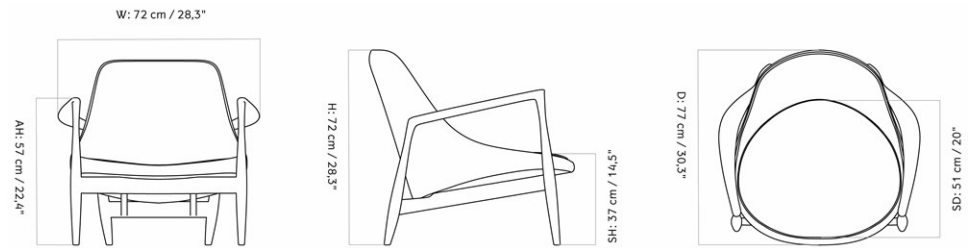

ELIZABETH LOUNGE CHAIR, WALNUT BASE
 Designed by *Ib Kofod-Larsen Design*

MASTER SKU	1208000PIM		
COLLI	1		
DIMENSIONS	H: 72 cm	W: 72 cm	
	D: 77 cm		
	SH: 37 cm	SD: 51 cm	
	AH: 57 cm		

CARE INSTRUCTIONS	Discover our product care guide for comprehensive care instructions. Download
DESCRIPTION	Find more information in the dedicated product fact sheet for this product.