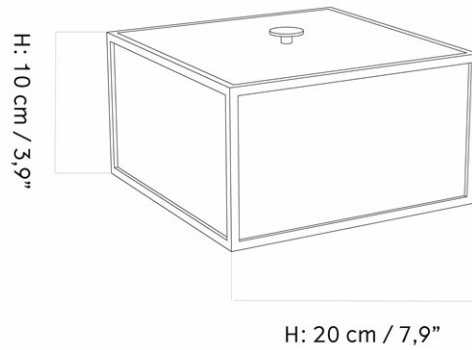

FRAME 20

Designed by *Mogens Lassen*

MASTER SKU
COLLI
DIMENSIONS

BL39021PIM
2
H: 10 cm   W: 20 cm
D: 20 cm

CARE INSTRUCTIONS

Discover our product care guide for comprehensive care instructions.

[Download](#)

DESCRIPTION

Find more information in the dedicated product fact sheet for this product.

STOCK OPTION

SKU	VARIANT	INCL. VAT EUR	EXCL. VAT EUR
BL40137	Dark Blue	125,00	104,60
BL40136	Smoked Oak	140,00	117,15
BL40133	Black Stained Ash	140,00	117,15
BL40130	Oak	140,00	117,15