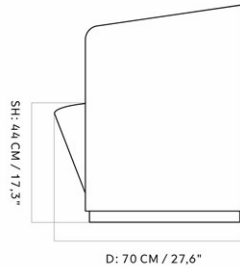

TEAROOM LOUNGE CHAIR

Designed by *Nick Ross Studio*

MASTER SKU	9605000PIM
COLLI	1
DIMENSIONS	H: 78 cm W: 89 cm
	D: 70 cm
	SH: 43 cm SD: 56 cm
	AH: 78 cm

CARE INSTRUCTIONS

Discover our product care guide for comprehensive care instructions.

[Download](#)

DESCRIPTION

Find more information in the dedicated product fact sheet for this product.

SPEC OPTIONS

MASTER SKU	VARIANT	INCL. VAT EUR	EXCL. VAT EUR
9605000PIM	Price Category - PC0T <i>Audo Bouclé, Audo / Autumn, Kvadrat</i>	2.185,00	1.828,41
9605000PIM	Price Category - PC1T <i>Barnum Bouclé, Audo / Champion, JAB / Illusion, Nevotex / Hot Madison, JAB / Maple, Kvadrat / Remix, Kvadrat / Re-wool, Kvadrat / Logan, Yarn Collective</i>	2.430,00	2.033,42
9605000PIM	Price Category - PC2T <i>Canvas 2, Kvadrat / Clay, Sahco, Kvadrat / Fiord, Kvadrat / Hallingdal 65, Kvadrat / Moss, Sahco, Kvadrat / Reflect, Kvadrat / Savanna, Kvadrat / Steelcut Trio 3, Kvadrat / Avalon 2, Kvadrat / Oaxaca, Kvadrat / Keiga, Kvadrat</i>	2.780,00	2.326,30
9605000PIM	Price Category - PC3T <i>Arctic, Jab / Safire, Sahco, Kvadrat / Vidar 4, Kvadrat / Zero, Sahco, Kvadrat / Baru, Kvadrat / Cifrado, Kvadrat / Serpentine, Kvadrat</i>	3.125,00	2.615,00
9605000PIM	Price Category - PC4T <i>Cabanon Soft, Designers Guild / Grand Mohair, Danish Art Weaving / Lupo, Dedar</i>	3.490,00	2.920,43