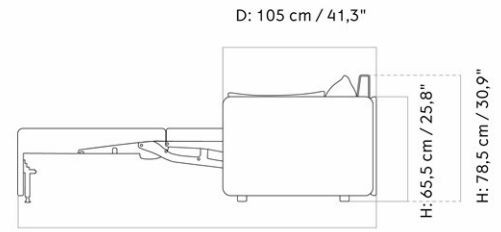

D: 220 cm / 86,6"

MASTER SKU
COLLI
DIMENSIONS

9851100PIM
1
H: 78.5 cm   W: 145 cm
D: 105 cm
SH: 45 cm   SD: 65 cm
AH: 65.5 cm

CARE INSTRUCTIONS

Discover our product care guide for comprehensive care instructions.

[Download](#)

Find more information in the dedicated product fact sheet for this product.

DESCRIPTION

SPEC OPTIONS

MASTER SKU	VARIANT	INCL. VAT EUR	EXCL. VAT EUR
9851100PIM	Price Category - PC0T <i>Audo Bouclé, Audo / Autumn, Kvadrat</i>	4.350,00	3.640,08
9851100PIM	Price Category - PC1T <i>Barnum Bouclé, Audo / Champion, JAB / Illusion, Nevotex / Hot Madison, JAB / Maple, Kvadrat / Remix, Kvadrat / Re-wool, Kvadrat / Logan, Yarn Collective</i>	4.750,00	3.974,80
9851100PIM	Price Category - PC2T <i>Canvas 2, Kvadrat / Clay, Sahco, Kvadrat / Fiord, Kvadrat / Hallingdal 65, Kvadrat / Moss, Sahco, Kvadrat / Reflect, Kvadrat / Savanna, Kvadrat / Steelcut Trio 3, Kvadrat / Avalon 2, Kvadrat / Oaxaca, Kvadrat / Keiga, Kvadrat</i>	5.370,00	4.493,62
9851100PIM	Price Category - PC3T <i>Arctic, Jab / Safire, Sahco, Kvadrat / Vidar 4, Kvadrat / Zero, Sahco, Kvadrat / Baru, Kvadrat / Cifrado, Kvadrat / Serpentine, Kvadrat</i>	5.970,00	4.995,70
9851100PIM	Price Category - PC4T <i>Lupo, Dedar</i>	6.590,00	5.514,51