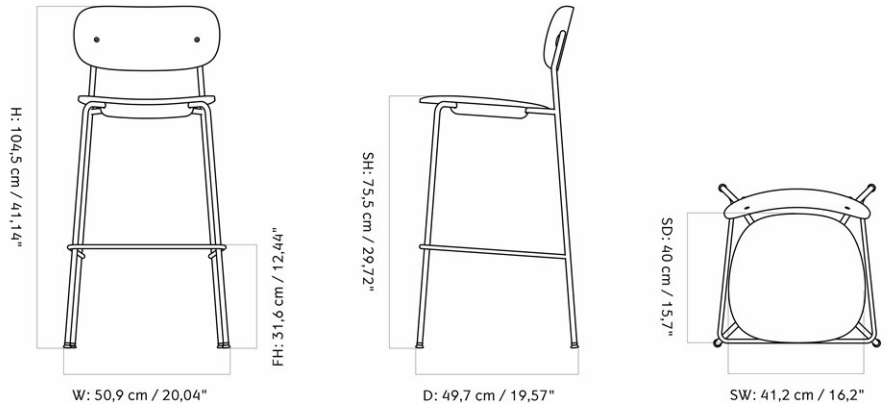

CO BAR CHAIR, OAK SEAT AND BACK

Designed by *Norm Architects*

MASTER SKU	1179100PIM		
COLLI	1		
DIMENSIONS	H: 106.5 cm	W: 48.5 cm	
	D: 49.5 cm		
	SH: 75.5 cm	SD: 40 cm	

CARE INSTRUCTIONS

Discover our product care guide for comprehensive care instructions.

[Download](#)

DESCRIPTION

Find more information in the dedicated product fact sheet for this product.

QUICK SHIP

SKU	VARIANT	INCL. VAT EUR	EXCL. VAT EUR
1179111	Natural Oak	470,00	393,30
1179113	Dark Stained Oak	470,00	393,30
1179112	Black Oak	470,00	393,30