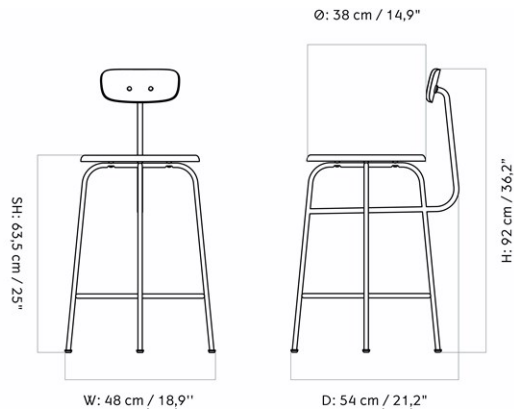

AFTERROOM COUNTER CHAIR, BLACK BASE, UPHOLSTERED SEAT, VENEER BACK

Designed by *Afteroom*

MASTER SKU	8483000PIM	
COLLI	1	
DIMENSIONS	H: 92 cm	W: 48 cm
	D: 54 cm	
	SH: 64 cm	SD: 38 cm

CARE INSTRUCTIONS

Discover our product care guide for comprehensive care instructions.

[Download](#)

Find more information in the dedicated product fact sheet for this product.

DESCRIPTION

SPEC OPTIONS

MASTER SKU	VARIANT	INCL. VAT EUR	EXCL. VAT EUR
8483000PIM	Price Category - PC0T <i>Audo Bouclé, Audo / Autumn, Kvadrat</i>	630,00	527,18
8483000PIM	Price Category - PC1T <i>Barnum Bouclé, Audo / Champion, JAB / Illusion, Nevotex / Hot Madison, JAB / Maple, Kvadrat / Remix, Kvadrat / Re-wool, Kvadrat / Logan, Yarn Collective</i>	670,00	560,66
8483000PIM	Price Category - PC2T <i>Canvas 2, Kvadrat / Clay, Sahco, Kvadrat / Fiord, Kvadrat / Hallingdal 65, Kvadrat / Moss, Sahco, Kvadrat / Reflect, Kvadrat / Savanna, Kvadrat / Steelcut Trio 3, Kvadrat / Avalon 2, Kvadrat / Oaxaca, Kvadrat / Keiga, Kvadrat</i>	710,00	594,13
8483000PIM	Price Category - PC3T <i>Arctic, Jab / Safire, Sahco, Kvadrat / Vidar 4, Kvadrat / Zero, Sahco, Kvadrat / Baru, Kvadrat / Cifrado, Kvadrat / Serpentine, Kvadrat</i>	740,00	619,23
8483000PIM	Price Category - PC4T <i>Cabanon Soft, Designers Guild / Grand Mohair, Danish Art Weaving / Lupo, Dedar</i>	780,00	652,70
8483000PIM	Price Category - PC0L <i>Sierra, Camo</i>	725,00	606,68
8483000PIM	Price Category - PC1L <i>Dakar, Nevotex / Envy, Sørensen / Ultra, Sørensen</i>	790,00	661,07
8483000PIM	Price Category - PC2L <i>Dunes, Sørensen / Nuance, Sørensen</i>	845,00	707,10
8483000PIM	Price Category - PC3L	885,00	740,57
8483000PIM	Price Category - PC4L	925,00	774,04