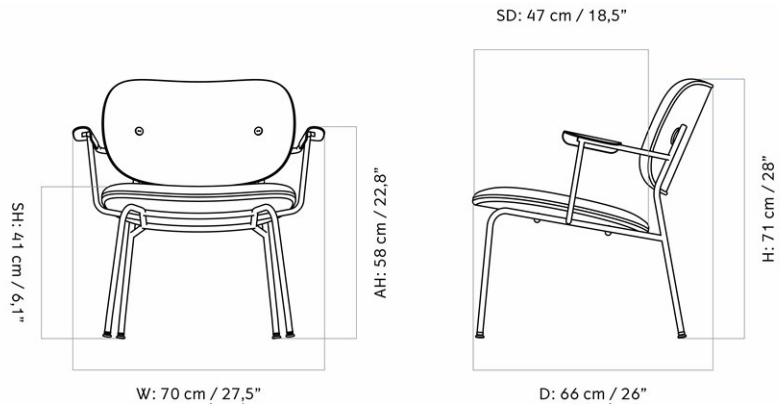

CO LOUNGE CHAIR W/ARMREST, UPHOLSTERED SEAT AND BACK

Designed by *Norm Architects*

MASTER SKU
COLLI
DIMENSIONS

1197000PIM
1
H: 71 cm   W: 70 cm
D: 66 cm
SH: 41 cm   SD: 50 cm
AH: 58 cm

CARE INSTRUCTIONS

Discover our product care guide for comprehensive care instructions.

[Download](#)

Find more information in the dedicated product fact sheet for this product.

DESCRIPTION

SPEC OPTIONS

MASTER SKU	VARIANT	INCL. VAT EUR	EXCL. VAT EUR
1197000PIM	Price Category - PC0T - Dependent On Selected Oak <i>Audo Bouclé, Audo / Autumn, Kvadrat</i>	1.100,00	920,48
1197000PIM	Price Category - PC1T - Dependent On Selected Oak <i>Barnum Bouclé, Audo / Champion, JAB / Illusion, Nevotex / Hot Madison, JAB / Maple, Kvadrat / Remix, Kvadrat / Re-wool, Kvadrat / Logan, Yarn Collective</i>	1.235,00	1.033,45
1197000PIM	Price Category - PC2T - Dependent On Selected Oak <i>Canvas 2, Kvadrat / Clay, Sahco, Kvadrat / Fiord, Kvadrat / Hallingdal 65, Kvadrat / Moss, Sahco, Kvadrat / Reflect, Kvadrat / Savanna, Kvadrat / Steelcut Trio 3, Kvadrat / Avalon 2, Kvadrat / Oaxaca, Kvadrat / Keiga, Kvadrat</i>	1.315,00	1.100,39
1197000PIM	Price Category - PC3T - Dependent On Selected Oak <i>Arctic, Jab / Safire, Sahco, Kvadrat / Vidar 4, Kvadrat / Zero, Sahco, Kvadrat / Baru, Kvadrat / Cifrado, Kvadrat / Serpentine, Kvadrat</i>	1.380,00	1.154,78
1197000PIM	Price Category - PC4T - Dependent On Selected Oak <i>Cabanon Soft, Designers Guild / Grand Mohair, Danish Art Weaving / Lupo, Dedar</i>	1.585,00	1.326,33
1197000PIM	Price Category - PC0L - Dependent On Selected Oak <i>Sierra, Camo</i>	1.205,00	1.008,34
1197000PIM	Price Category - PC1L - Dependent On Selected Oak <i>Dakar, Nevotex / Envy, Sørensen / Ultra, Sørensen</i>	1.380,00	1.154,78
1197000PIM	Price Category - PC2L - Dependent On Selected Oak <i>Dunes, Sørensen / Nuance, Sørensen</i>	1.435,00	1.200,81
1197000PIM	Price Category - PC3L - Dependent On Selected Oak	1.505,00	1.259,38
1197000PIM	Price Category - PC4L - Dependent On Selected Oak -	1.745,00	1.460,22