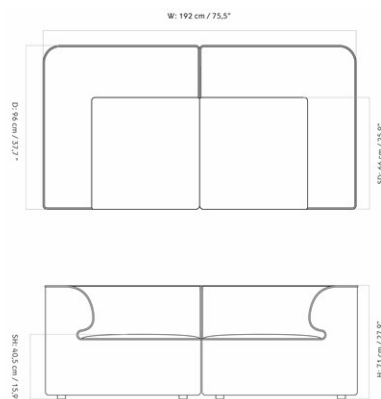

EAVE MODULAR SOFA 96, 2 SEATER, CONFIGURATION 1

Designed by *Norm Architects*

MASTER SKU	9987020PIM
COLLI	1
DIMENSIONS	H: 71 cm W: 192 cm
	D: 96 cm
	SH: 40.5 cm SD: 66 cm
	AH: 71 cm

CARE INSTRUCTIONS

Discover our product care guide for comprehensive care instructions.

[Download](#)

DESCRIPTION

Find more information in the dedicated product fact sheet for this product.

SPEC OPTIONS

MASTER SKU	VARIANT	INCL. VAT EUR	EXCL. VAT EUR
9987020PIM	Price Category - PC4T <i>Grand Mohair, Danish Art Weaving / Lupo, Dedar</i>	5.825,00	4.874,36
9987020PIM	Price Category - PC3T <i>Arctic, Jab / Safire, Sahco, Kvadrat / Vidar 4, Kvadrat / Zero, Sahco, Kvadrat / Baru, Kvadrat / Cifrado, Kvadrat / Serpentine, Kvadrat</i>	5.310,00	4.443,41
9987020PIM	Price Category - PC2T <i>Canvas 2, Kvadrat / Clay, Sahco, Kvadrat / Fiord, Kvadrat / Hallingdal 65, Kvadrat / Moss, Sahco, Kvadrat / Reflect, Kvadrat / Savanna, Kvadrat / Steelcut Trio 3, Kvadrat / Avalon 2, Kvadrat / Oaxaca, Kvadrat / Keiga, Kvadrat</i>	4.825,00	4.037,56
9987020PIM	Price Category - PC1T <i>Barnum Bouclé, Audo / Champion, JAB / Illusion, Nevotex / Hot Madison, JAB / Maple, Kvadrat / Remix, Kvadrat / Re-wool, Kvadrat / Logan, Yarn Collective</i>	3.850,00	3.221,68
9987020PIM	Price Category - PC0T <i>Audo Bouclé, Audo / Autumn, Kvadrat</i>	3.360,00	2.811,65