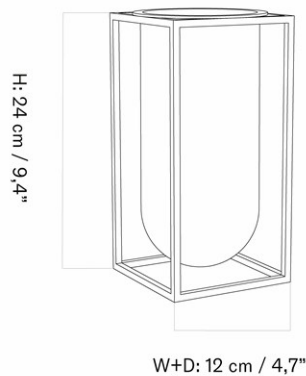

KUBUS VASE LOLO

Designed by *Søren Lassen*

MASTER SKU
COLLI

BL22000PIM
4

CARE INSTRUCTIONS

Discover our product care guide for comprehensive care instructions.

[Download](#)

DESCRIPTION

Find more information in the dedicated product fact sheet for this product.

STOCK OPTION

SKU	VARIANT	INCL. VAT EUR	EXCL. VAT EUR
BL22011	24 x 12 cm - White	180,00	150,62
BL22001	24 x 12 cm - Black	180,00	150,62