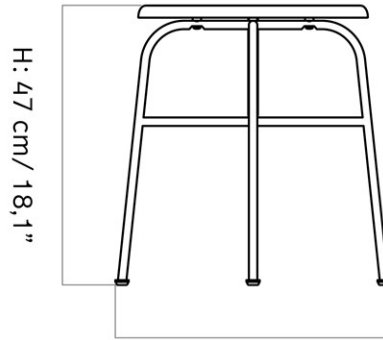

AFTERROOM STOOL, UPHOLSTERED SEAT

Designed by *Afteroom*

W: 47 cm / 18,5"