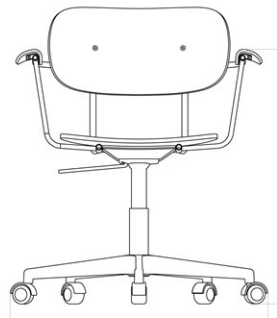

CO TASK CHAIR W/ARMREST, STAR BASE W/CASTERS, BLACK ALUMINIUM, OAK SEAT AND BACK
Designed by *Norm Architects*

W/D: 65.5 cm / 25.7"