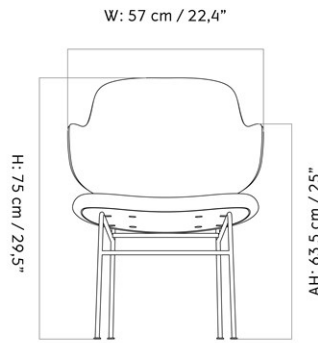

THE PENGUIN LOUNGE CHAIR, UPHOLSTERED SEAT AND BACK
Designed by *Ib Kofod-Larsen Design*

MASTER SKU	1230000PIM
COLLI	1
DIMENSIONS	H: 75 cm W: 57 cm
	D: 64 cm
	SH: 42 cm SD: 44.5 cm
	AH: 63.5 cm

CARE INSTRUCTIONS

Discover our product care guide for comprehensive care instructions.

[Download](#)

Find more information in the dedicated product fact sheet for this product.

DESCRIPTION

SPEC OPTIONS

MASTER SKU	VARIANT	INCL. VAT EUR	EXCL. VAT EUR
1230000PIM	Price Category - PC0T <i>Audo Bouclé, Audo / Autumn, Kvadrat</i>	1.315,00	1.100,39
1230000PIM	Price Category - PC1T <i>Barnum Bouclé, Audo / Champion, JAB / Illusion, Nevotex / Hot Madison, JAB / Remix, Kvadrat / Re-wool, Kvadrat / Logan, Yarn Collective</i>	1.370,00	1.146,42
1230000PIM	Price Category - PC2T <i>Canvas 2, Kvadrat / Clay, Sahco, Kvadrat / Fiord, Kvadrat / Hallingdal 65, Kvadrat / Moss, Sahco, Kvadrat / Reflect, Kvadrat / Savanna, Kvadrat / Steelcut Trio 3, Kvadrat / Oaxaca, Kvadrat / Keiga, Kvadrat</i>	1.420,00	1.188,26
1230000PIM	Price Category - PC3T <i>Arctic, Jab / Safire, Sahco, Kvadrat / Vidar 4, Kvadrat / Zero, Sahco, Kvadrat / Baru, Kvadrat / Cifrado, Kvadrat / Serpentine, Kvadrat</i>	1.460,00	1.221,73
1230000PIM	Price Category - PC4T <i>Grand Mohair, Danish Art Weaving / Lupo, Dedar</i>	1.515,00	1.267,75
1230000PIM	Price Category - PC1L <i>Dakar, Nevotex / Envy, Sørensen / Ultra, Sørensen</i>	1.610,00	1.347,25
1230000PIM	Price Category - PC2L <i>Dunes, Sørensen / Nuance, Sørensen</i>	1.800,00	1.506,24
1230000PIM	Price Category - PC3L	2.015,00	1.686,15
1230000PIM	Price Category - PC4L	2.215,00	1.853,51