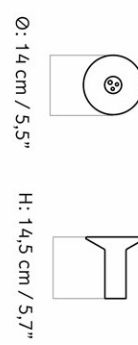

HANA VASE, 14,5