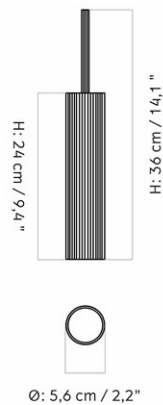

TUBULAIR PENDANT, SINGLE, H24 CM / 9"

Designed by *Kroeyer-Saetter-Lassen*

MASTER SKU
COLLI
DIMENSIONS

1770828PIM
1
H: 24 cm   Ø: 5.6, cm

CARE INSTRUCTIONS
DESCRIPTION

Discover our product care guide for comprehensive care instructions.
Find more information in the dedicated product fact sheet for this product.

STOCK OPTION

SKU	VARIANT	INCL. VAT EUR	EXCL. VAT EUR
1780829	Anodized Bronzed	168,00	140,58