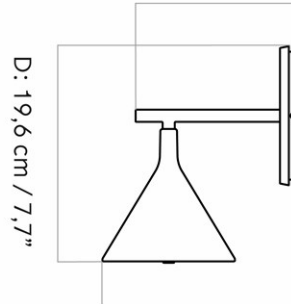

D: 19,6 cm / 7,7"

D: 18 cm / 7,09"

MASTER SKU
COLLI
DIMENSIONS

1251000PIM
1

H: 19 cm   W: 12.5 cm
D: 18 cm

CARE INSTRUCTIONS

Discover our product care guide for comprehensive care instructions.

[Download](#)

DESCRIPTION

Find more information in the dedicated product fact sheet for this product.

STOCK OPTION

SKU	VARIANT	INCL. VAT EUR	EXCL. VAT EUR
1251539	Black	240,00	200,83