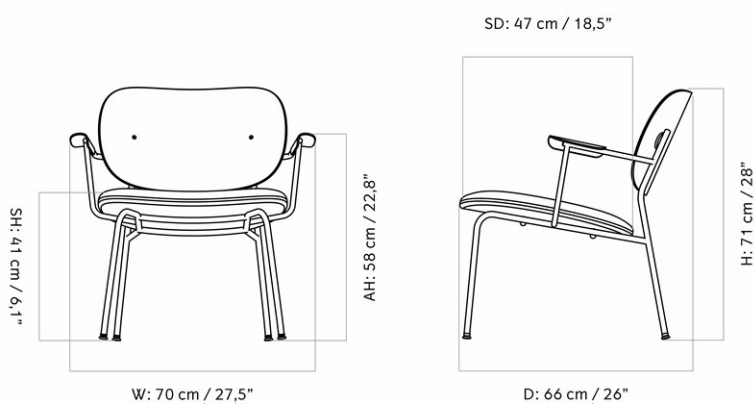

CO LOUNGE CHAIR W/ARMREST, UPHOLSTERED SEAT, OAK BACK

Designed by *Norm Architects*

MASTER SKU
COLLI
DIMENSIONS

1195000PIM
1
H: 71 cm
D: 66 cm
SH: 41 cm
AH: 58 cm

W: 70 cm
SD: 47 cm

CARE INSTRUCTIONS

Discover our product care guide for comprehensive care instructions.

[Download](#)

DESCRIPTION

Find more information in the dedicated product fact sheet for this product.

SPEC OPTIONS

MASTER SKU	VARIANT	INCL. VAT EUR	EXCL. VAT EUR
1195000PIM	Price Category - PC0T - Dependent On Selected Oak <i>Audo Bouclé, Audo / Autumn, Kvadrat</i>	885,00	740,57
1195000PIM	Price Category - PC1T - Dependent On Selected Oak <i>Barnum Bouclé, Audo / Champion, JAB / Illusion, Nevotex / Hot Madison, JAB / Maple, Kvadrat / Remix, Kvadrat / Re-wool, Kvadrat / Logan, Yarn Collective</i>	1.020,00	853,54
1195000PIM	Price Category - PC2T - Dependent On Selected Oak <i>Canvas 2, Kvadrat / Clay, Sahco, Kvadrat / Fiord, Kvadrat / Hallingdal 65, Kvadrat / Moss, Sahco, Kvadrat / Reflect, Kvadrat / Savanna, Kvadrat / Steelcut Trio 3, Kvadrat / Avalon 2, Kvadrat / Oaxaca, Kvadrat / Keiga, Kvadrat</i>	1.060,00	887,01
1195000PIM	Price Category - PC3T - Dependent On Selected Oak <i>Arctic, Jab / Safire, Sahco, Kvadrat / Vidar 4, Kvadrat / Zero, Sahco, Kvadrat / Baru, Kvadrat / Cifrado, Kvadrat / Serpentine, Kvadrat</i>	1.085,00	907,93
1195000PIM	Price Category - PC4T - Dependent On Selected Oak <i>Cabanon Soft, Designers Guild / Grand Mohair, Danish Art Weaving / Lupo, Dedar</i>	1.290,00	1.079,47
1195000PIM	Price Category - PC0L - Dependent On Selected Oak <i>Sierra, Camo</i>	1.060,00	887,01
1195000PIM	Price Category - PC1L - Dependent On Selected Oak <i>Dakar, Nevotex / Envy, Sørensen / Ultra, Sørensen</i>	1.100,00	920,48
1195000PIM	Price Category - PC2L - Dependent On Selected Oak <i>Dunes, Sørensen / Nuance, Sørensen</i>	1.155,00	966,50
1195000PIM	Price Category - PC3L - Dependent On Selected Oak	1.235,00	1.033,45
1195000PIM	Price Category - PC4L - Dependent On Selected Oak	1.290,00	1.079,47