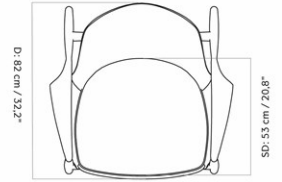

THE SEAL LOUNGE CHAIR, NATURAL OAK BASE, HIGH BACK
 Designed by *Ib Kofod-Larsen Design*

MASTER SKU	1223000PIM
COLLI	1
DIMENSIONS	H: 92 cm W: 80 cm
	D: 82 cm
	SH: 40 cm SD: 53 cm
	AH: 61 cm

CARE INSTRUCTIONS