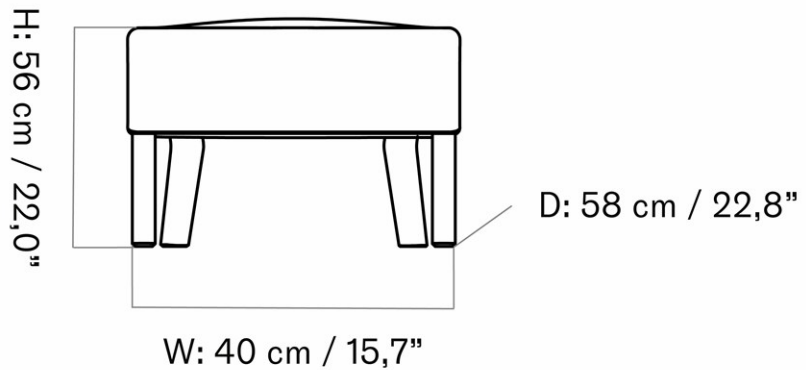

MY OWN CHAIR OTTOMAN, WALNUT BASE

Designed by *Flemming Lassen*

MASTER SKU	1501200PIM	CARE INSTRUCTIONS	Discover our product care guide for comprehensive care instructions.
COLLI	1		Download
DIMENSIONS	H: 40 cm W: 56 cm D: 58 cm	DESCRIPTION	Find more information in the dedicated product fact sheet for this product.

SPEC OPTIONS

MASTER SKU	VARIANT	INCL. VAT EUR	EXCL. VAT EUR
1501200PIM	Price Category - PC0T <i>Audo Bouclé, Audø</i>	1.395,00	1.167,34
1501200PIM	Price Category - PC1T <i>Barnum Bouclé, Audø / Champion, JAB / Illusion, Nevotex / Hot Madison, JAB / Maple, Kvadrat / Remix, Kvadrat / Re-wool, Kvadrat / Logan, Yarn Collective</i>	1.595,00	1.334,70
1501200PIM	Price Category - PC2T <i>Canvas 2, Kvadrat / Clay, Sahco, Kvadrat / Fiord, Kvadrat / Hallingdal 65, Kvadrat / Moss, Sahco, Kvadrat / Reflect, Kvadrat / Savanna, Kvadrat / Steelcut Trio 3, Kvadrat</i>	1.745,00	1.460,22
1501200PIM	Price Category - PC3T <i>Arctic, Jab / Safire, Sahco, Kvadrat / Vidar 4, Kvadrat / Zero, Sahco, Kvadrat / Baru, Kvadrat / Cifrado, Kvadrat / Serpentine, Kvadrat</i>	1.825,00	1.527,16
1501200PIM	Price Category - PC4T <i>Grand Mohair, Danish Art Weaving / Lupo, Dedar</i>	2.025,00	1.694,52
1501200PIM	Price Category - PC1L <i>Dakar, Nevotex / Envy, Sørensen / Ultra, Sørensen</i>	1.890,00	1.581,55
1501200PIM	Price Category - PC2L <i>Dunes, Sørensen / Nuance, Sørensen</i>	2.095,00	1.753,10
1501200PIM	Price Category - PC3L <i>Sheepskin Curly, Skandilock</i>	2.255,00	1.886,98
1501200PIM	Price Category - PC4L	2.470,00	2.066,90