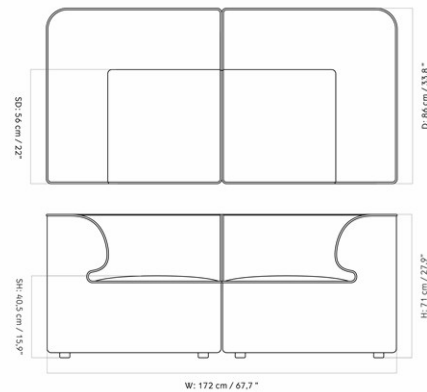

EAVE MODULAR SOFA 86, 2 SEATER, CONFIGURATION 1

Designed by *Norm Architects*

MASTER SKU	9975000PIM
COLLI	1
DIMENSIONS	H: 71 cm W: 172 cm
	D: 86 cm
	SH: 40.5 cm SD: 56 cm
	AH: 71 cm

CARE INSTRUCTIONS	Discover our product care guide for comprehensive care instructions. Download
DESCRIPTION	Find more information in the dedicated product fact sheet for this product.