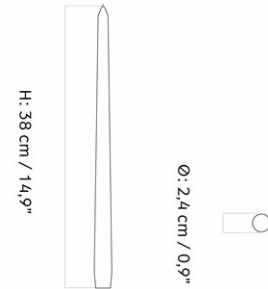

SPIRE SMOOTH TAPERED CANDLES