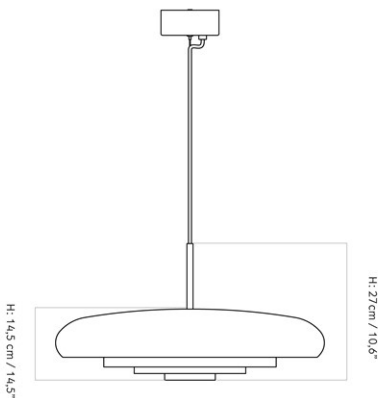

RESONANT PENDANT

Designed by *Bergboms*

MASTER SKU 1390000PIM
COLLI 1
DIMENSIONS H: 27 cm   Ø: 53, cm

CARE INSTRUCTIONS

Discover our product care guide for comprehensive care instructions.

[Download](#)

DESCRIPTION

Find more information in the dedicated product fact sheet for this product.

STOCK OPTION

SKU	VARIANT	INCL. VAT EUR	EXCL. VAT EUR
1390829	Brass	1.785,00	1.493,69