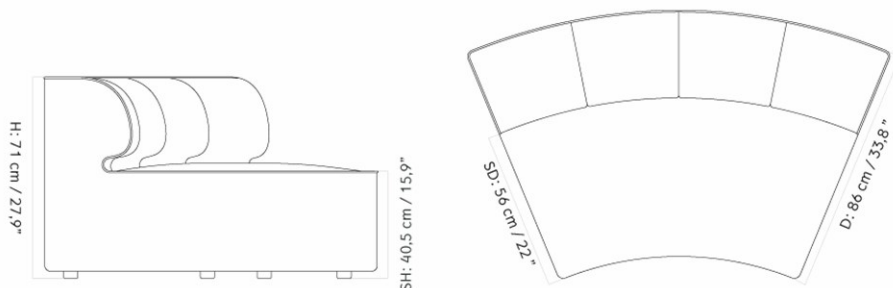

EAVE SEAMLINE MODULAR SOFA 86, CONCAVE OPEN SECTION

Designed by *Norm Architects*

MASTER SKU	9988900PIM	
COLLI	1	
DIMENSIONS	H: 71 cm	W: 141 cm
	D: 126 cm	
	SH: 40.5 cm	SD: 56 cm
	AH: 71 cm	

CARE INSTRUCTIONS

Discover our product care guide for comprehensive care instructions.

[Download](#)

Find more information in the dedicated product fact sheet for this product.

DESCRIPTION

SPEC OPTIONS

MASTER SKU	VARIANT	INCL. VAT EUR	EXCL. VAT EUR
9988900PIM	Price Category - PC0T - NEW <i>Audo Bouclé, Audo / Autumn, Kvadrat</i>	1.945,00	1.627,58
9988900PIM	Price Category - PC1T - NEW <i>Barnum Bouclé, Audo / Re-wool, Kvadrat / Logan, Yarn Collective</i>	2.185,00	1.828,41
9988900PIM	Price Category - PC2T - NEW <i>Clay, Sahco, Kvadrat / Fiord, Kvadrat / Hallingdal 65, Kvadrat / Moss, Sahco, Kvadrat / Savanna, Kvadrat / Oaxaca, Kvadrat / Keiga, Kvadrat</i>	2.470,00	2.066,90
9988900PIM	Price Category - PC3T - NEW <i>Arctic, Jab / Safire, Sahco, Kvadrat / Vidar 4, Kvadrat / Zero, Sahco, Kvadrat / Baru, Kvadrat / Cifrado, Kvadrat / Serpentine, Kvadrat</i>	2.750,00	2.301,20
9988900PIM	Price Category - PC4T - NEW <i>Lupo, Dedar</i>	3.035,00	2.539,69