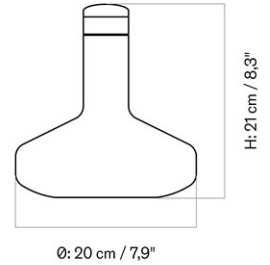

WINE BREATHER COLLECTION

Designed by *Norm Architects/Peter Ørsg*

WINE BREATHER

WINE BREATHER DELUXE

MASTER SKU
COLLI

4681000PIM
4

CARE INSTRUCTIONS

Discover our product care guide for
comprehensive care instructions.

[Download](#)

DESCRIPTION

Find more information in the dedicated
product fact sheet for this product.

STOCK OPTION

SKU	VARIANT	INCL. VAT EUR	EXCL. VAT EUR
4680069	H22/Ø17 cm - Clear/Steel	65,00	54,39
4683829	H21/Ø22 cm - Clear/Gold	95,00	79,50
4683039	H21/Ø22 cm - Clear/Steel	80,00	66,94
4680949	H22/Ø17 cm - Smoke/Brass	95,00	79,50