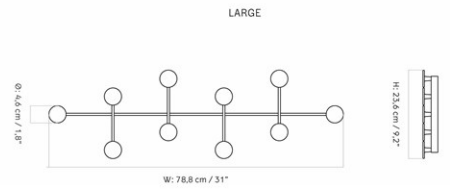

AFTERROOM COAT HANGER

Designed by *Afteroom*

MASTER SKU
COLLI

8900000PIM
2-4

CARE INSTRUCTIONS

Discover our product care guide for comprehensive care instructions.

[Download](#)

DESCRIPTION

Find more information in the dedicated product fact sheet for this product.

STOCK OPTION

SKU	VARIANT	COLLI	INCL. VAT EUR	EXCL. VAT EUR
8920539	Large - Black - NEW	2	175,00	146,44
8910579	Small - Black/Brass	4	80,00	66,94
8910539	Small - Black	4	80,00	66,94
8900639	Medium - White	2	135,00	112,97
8900579	Medium - Black/Brass	2	135,00	112,97
8900539	Medium - Black	2	135,00	112,97