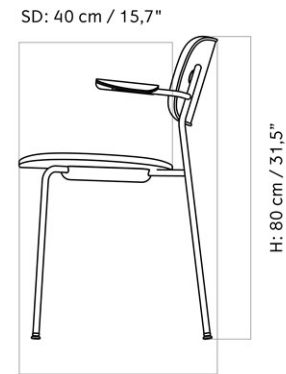

D: 50,5 cm / 19,9"

MASTER SKU
COLLI
DIMENSIONS

1110000PIM
1
H: 80 cm
D: 50.5 cm
SH: 48 cm
AH: 68 cm

W: 62 cm
SD: 39.5 cm

CARE INSTRUCTIONS

Discover our product care guide for comprehensive care instructions.

[Download](#)

Find more information in the dedicated product fact sheet for this product.

DESCRIPTION

SPEC OPTIONS

MASTER SKU	VARIANT	INCL. VAT EUR	EXCL. VAT EUR
1110000PIM	Price Category - PC0T <i>Audo Bouclé, Audo / Autumn, Kvadrat</i>	630,00	527,18
1110000PIM	Price Category - PC1T <i>Barnum Bouclé, Audo / Champion, JAB / Illusion, Nevotex / Hot Madison, JAB / Maple, Kvadrat / Remix, Kvadrat / Re-wool, Kvadrat / Logan, Yarn Collective</i>	740,00	619,23
1110000PIM	Price Category - PC2T <i>Canvas 2, Kvadrat / Clay, Sahco, Kvadrat / Fiord, Kvadrat / Hallingdal 65, Kvadrat / Moss, Sahco, Kvadrat / Reflect, Kvadrat / Savanna, Kvadrat / Steelcut Trio 3, Kvadrat / Avalon 2, Kvadrat / Oaxaca, Kvadrat / Keiga, Kvadrat</i>	845,00	707,10
1110000PIM	Price Category - PC3T <i>Arctic, Jab / Safire, Sahco, Kvadrat / Vidar 4, Kvadrat / Zero, Sahco, Kvadrat / Baru, Kvadrat / Cifrado, Kvadrat / Serpentine, Kvadrat</i>	950,00	794,96
1110000PIM	Price Category - PC4T <i>Cabanon Soft, Designers Guild / Grand Mohair, Danish Art Weaving / Lupo, Dedar</i>	1.060,00	887,01
1110000PIM	Price Category - PC0L <i>Sierra, Camo</i>	845,00	707,10
1110000PIM	Price Category - PC1L <i>Dakar, Nevotex / Envy, Sørensen / Ultra, Sørensen</i>	870,00	728,02
1110000PIM	Price Category - PC2L <i>Dunes, Sørensen / Nuance, Sørensen</i>	965,00	807,51
1110000PIM	Price Category - PC3L	1.100,00	920,48
1110000PIM	Price Category - PC4L	1.235,00	1.033,45