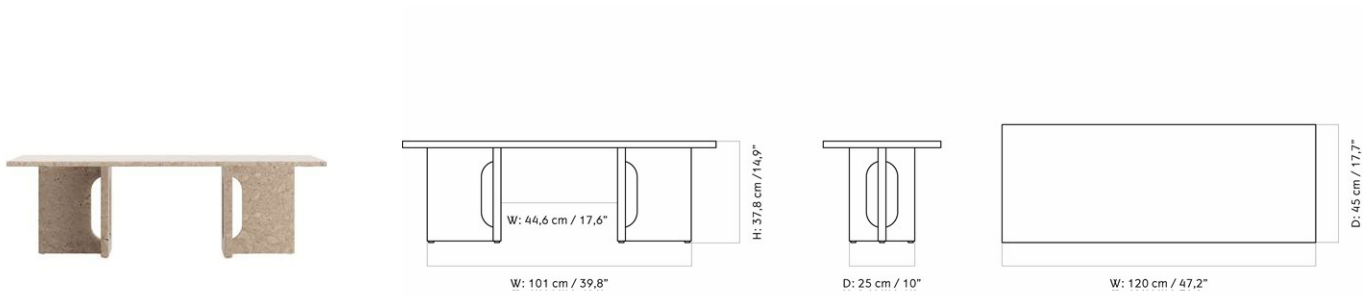

ANDROGYNE LOUNGE TABLE, MARBLE BASE, MARBLE TABLETOP

Designed by *Danielle Siggerud*

MASTER SKU 1184802PIM
COLLI 1
DIMENSIONS H: 37.8 cm W: 120 cm
D: 45 cm

CARE INSTRUCTIONS

Discover our product care guide for comprehensive care instructions.

[Download](#)

DESCRIPTION

Find more information in the dedicated product fact sheet for this product.

STOCK OPTION

SKU	VARIANT	INCL. VAT EUR	EXCL. VAT EUR
1189319	Calacatta Viola	3.530,00	2.953,90
1184139	Kunis Breccia	3.005,00	2.514,58