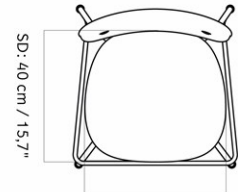

CO COUNTER CHAIR, UPHOLSTERED SEAT AND BACK

Designed by *Norm Architects*

MASTER SKU	1186000PIM
COLLI	1
DIMENSIONS	H: 96.5 cm W: 49.5 cm
	D: 49.5 cm
	SH: 68.5 cm SD: 39.5 cm

CARE INSTRUCTIONS

Discover our product care guide for comprehensive care instructions.

[Download](#)

DESCRIPTION

Find more information in the dedicated product fact sheet for this product.

SPEC OPTIONS

MASTER SKU	VARIANT	INCL. VAT EUR	EXCL. VAT EUR
1186000PIM	Price Category - PC0T <i>Audo Bouclé, Audo / Autumn, Kvadrat</i>	550,00	460,24
1186000PIM	Price Category - PC1T <i>Barnum Bouclé, Audo / Champion, JAB / Illusion, Nevotex / Hot Madison, JAB / Maple, Kvadrat / Remix, Kvadrat / Re-wool, Kvadrat / Logan, Yarn Collective</i>	630,00	527,18
1186000PIM	Price Category - PC2T <i>Canvas 2, Kvadrat / Clay, Sahco, Kvadrat / Fiord, Kvadrat / Hallingdal 65, Kvadrat / Moss, Sahco, Kvadrat / Reflect, Kvadrat / Savanna, Kvadrat / Steelcut Trio 3, Kvadrat / Avalon 2, Kvadrat / Oaxaca, Kvadrat / Keiga, Kvadrat</i>	725,00	606,68
1186000PIM	Price Category - PC3T <i>Arctic, Jab / Safire, Sahco, Kvadrat / Vidar 4, Kvadrat / Zero, Sahco, Kvadrat / Baru, Kvadrat / Cifrado, Kvadrat / Serpentine, Kvadrat</i>	820,00	686,18
1186000PIM	Price Category - PC4T <i>Cabanon Soft, Designers Guild / Grand Mohair, Danish Art Weaving / Lupo, Dedar</i>	950,00	794,96
1186000PIM	Price Category - PC0L <i>Sierra, Camo</i>	575,00	481,16
1186000PIM	Price Category - PC1L <i>Dakar, Nevotex / Envy, Sørensen / Ultra, Sørensen</i>	670,00	560,66
1186000PIM	Price Category - PC2L <i>Dunes, Sørensen / Nuance, Sørensen</i>	820,00	686,18
1186000PIM	Price Category - PC3L	925,00	774,04
1186000PIM	Price Category - PC4L	1.195,00	999,98