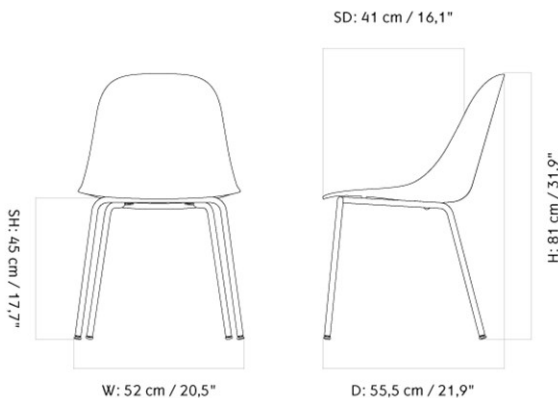

HARBOUR SIDE, DINING CHAIR, STEEL BASE, PLASTIC SHELL

Designed by *Norm Architects*

MASTER SKU	9394939PIM	
COLLI	1	
DIMENSIONS	H: 81 cm	W: 52 cm
	D: 55.5 cm	
	SH: 45 cm	SD: 41 cm

CARE INSTRUCTIONS

Discover our product care guide for comprehensive care instructions.

DESCRIPTION

[Download](#)
Find more information in the dedicated product fact sheet for this product.

SPEC OPTIONS

MASTER SKU	VARIANT	INCL. VAT EUR	EXCL. VAT EUR
9394939PIM	Dependent On Selected Variant	310,00	259,41

QUICK SHIP

SKU	VARIANT	INCL. VAT EUR	EXCL. VAT EUR
9394939-0005ZZZZ	Black - White, 9016	310,00	259,41
9394939-0003ZZZZ	Black - Light Grey, 9002	310,00	259,41
9394939-0001ZZZZ	Black - Burned red, 8015	310,00	259,41
9394939-0004ZZZZ	Black - Olive, 7002	310,00	259,41
9394939-0002ZZZZ	Black - Khaki, 1011	310,00	259,41
9394939-0000ZZZZ	Black - Black, 9011	310,00	259,41