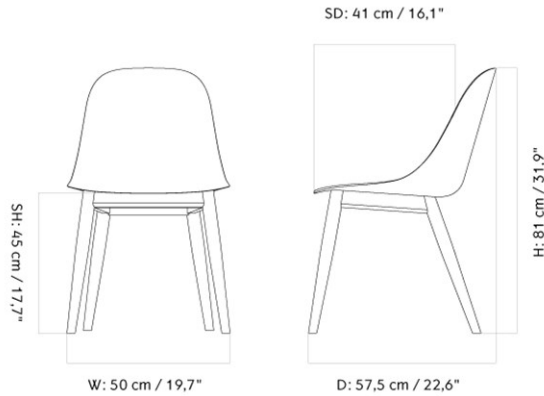

HARBOUR SIDE DINING CHAIR, OAK BASE, PLASTIC SHELL

Designed by *Norm Architects*

MASTER SKU	9394839PIM	
COLLI	1	
DIMENSIONS	H: 81 cm	W: 50 cm
	D: 57.5 cm	
	SH: 45 cm	SD: 41 cm

CARE INSTRUCTIONS

Discover our product care guide for comprehensive care instructions.

[Download](#)

Find more information in the dedicated product fact sheet for this product.

DESCRIPTION

SPEC OPTIONS

MASTER SKU	VARIANT	INCL. VAT EUR	EXCL. VAT EUR
9394839PIM	Dependent On Selected Oak - Dependent On Selected Variant	390,00	326,35

QUICK SHIP

SKU	VARIANT	INCL. VAT EUR	EXCL. VAT EUR
9394839-0104ZZ	Dark Stained Oak - Olive, 7002	390,00	326,35
9394839-0105ZZZZ	Dark Stained Oak - White, 9016	390,00	326,35
9394839-0204ZZZZ	Natural Oak - Olive, 7002	390,00	326,35
9394839-0203ZZZZ	Natural Oak - Light Grey, 9002	390,00	326,35
9394839-0202ZZZZ	Natural Oak - Khaki, 1011	390,00	326,35
9394839-0200ZZZZ	Natural Oak - Black, 9011	390,00	326,35
9394839-0103ZZZZ	Dark Stained Oak - Light Grey, 9002	390,00	326,35
9394839-0102ZZZZ	Dark Stained Oak - Khaki, 1011	390,00	326,35
9394839-0101ZZZZ	Dark Stained Oak - Burned red, 8015	390,00	326,35
9394839-0005ZZZZ	Black Oak - White, 9016	390,00	326,35
9394839-0004ZZZZ	Black Oak - Olive, 7002	390,00	326,35
9394839-0003ZZZZ	Black Oak - Light Grey, 9002	390,00	326,35
9394839-0002ZZZZ	Black Oak - Khaki, 1011	390,00	326,35