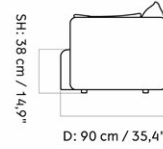

OFFSET SOFA, 3 SEATER W/LOOSE COVER

Designed by *Norm Architects*

MASTER SKU
COLLI
DIMENSIONS

9854000PIM
1
H: 75 cm   W: 228 cm
D: 90 cm
SH: 37 cm   SD: 62 cm
AH: 58.5 cm

CARE INSTRUCTIONS

Discover our product care guide for comprehensive care instructions.

[Download](#)

Find more information in the dedicated product fact sheet for this product.

DESCRIPTION

QUICK SHIP

SKU	VARIANT	INCL. VAT EUR	EXCL. VAT EUR
9854113	Yarn Collective, Flint - NEW	4.025,00	3.368,12
9854112	Yarn Collective, Sand - NEW	4.025,00	3.368,12
9854111	Yarn Collective, Jasmine - NEW	4.025,00	3.368,12
9854003	Audo Linen, Poppy Seed	3.355,00	2.807,46
9854002	Audo Linen, Wheat	3.355,00	2.807,46
9854001	Audo Linen, Oat	3.355,00	2.807,46