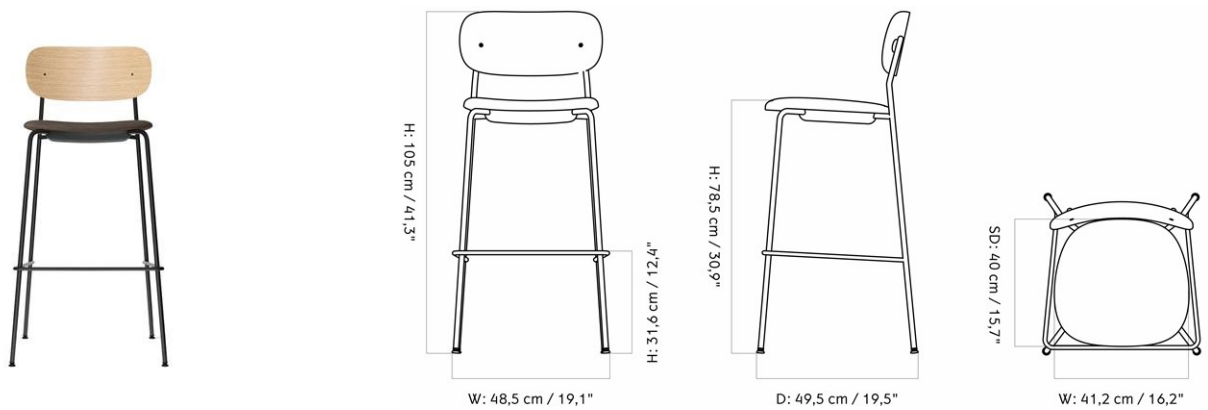

CO BAR CHAIR, UPHOLSTERED SEAT, OAK BACK

Designed by *Norm Architects*

MASTER SKU	1180000PIM		
COLLI	1		
DIMENSIONS	H: 104.5 cm	W: 50.9 cm	
	D: 51 cm		
	SH: 78.5 cm	SD: 39.5 cm	

CARE INSTRUCTIONS

Discover our product care guide for comprehensive care instructions.

[Download](#)

Find more information in the dedicated product fact sheet for this product.

DESCRIPTION

SPEC OPTIONS

MASTER SKU	VARIANT	INCL. VAT EUR	EXCL. VAT EUR
1180000PIM	Price Category - PC0T <i>Audo Bouclé, Audo / Autumn, Kvadrat</i>	510,00	426,77
1180000PIM	Price Category - PC1T <i>Barnum Bouclé, Audo / Champion, JAB / Illusion, Nevotex / Hot Madison, JAB / Maple, Kvadrat / Remix, Kvadrat / Re-wool, Kvadrat / Logan, Yarn Collective</i>	590,00	493,71
1180000PIM	Price Category - PC2T <i>Canvas 2, Kvadrat / Clay, Sahco, Kvadrat / Fiord, Kvadrat / Hallingdal 65, Kvadrat / Moss, Sahco, Kvadrat / Reflect, Kvadrat / Savanna, Kvadrat / Steelcut Trio 3, Kvadrat / Avalon 2, Kvadrat / Oaxaca, Kvadrat / Keiga, Kvadrat</i>	655,00	548,10
1180000PIM	Price Category - PC3T <i>Arctic, Jab / Safire, Sahco, Kvadrat / Vidar 4, Kvadrat / Zero, Sahco, Kvadrat / Baru, Kvadrat / Cifrado, Kvadrat / Serpentine, Kvadrat</i>	725,00	606,68
1180000PIM	Price Category - PC4T <i>Cabanon Soft, Designers Guild / Grand Mohair, Danish Art Weaving / Lupo, Dedar</i>	820,00	686,18
1180000PIM	Price Category - PC0L <i>Sierra, Camo</i>	565,00	472,79
1180000PIM	Price Category - PC1L <i>Dakar, Nevotex / Envy, Sørensen / Ultra, Sørensen</i>	630,00	527,18
1180000PIM	Price Category - PC2L <i>Dunes, Sørensen / Nuance, Sørensen</i>	725,00	606,68
1180000PIM	Price Category - PC3L	820,00	686,18
1180000PIM	Price Category - PC4L	995,00	832,62