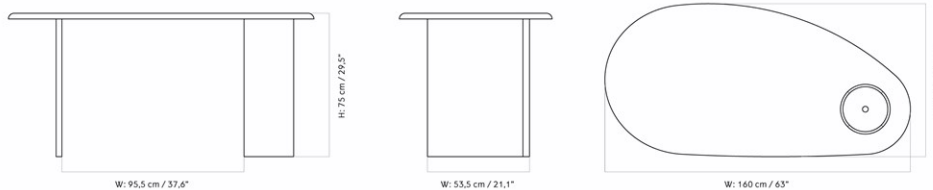

THE ECLIPSE DESK

Designed by *Audo*

MASTER SKU 1020000PIM
COLLI 1
DIMENSIONS H: 75 cm W: 160 cm
D: 80 cm

CARE INSTRUCTIONS

Discover our product care guide for comprehensive care instructions.

[Download](#)

Find more information in the dedicated product fact sheet for this product.

DESCRIPTION

STOCK OPTION

SKU	VARIANT	INCL. VAT EUR	EXCL. VAT EUR
1020039	Natural Oak	2.510,00	2.100,37
1020889	Dark Oak	2.510,00	2.100,37