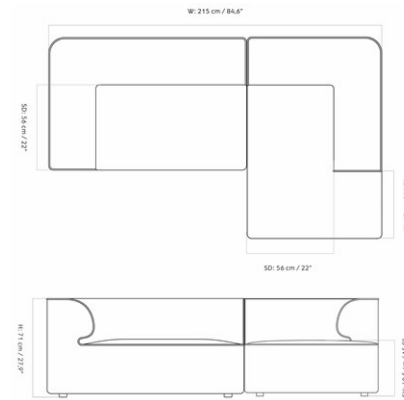

EAVE MODULAR SOFA 86, 2 SEATER, CONFIGURATION 5

Designed by *Norm Architects*

MASTER SKU	9986220PIM	
COLLI	1	
DIMENSIONS	H: 71 cm	W: 215 cm
	D: 129 cm	
	SH: 40.5 cm	SD: 56 cm
	AH: 71 cm	

CARE INSTRUCTIONS

Discover our product care guide for comprehensive care instructions.

[Download](#)

DESCRIPTION

Find more information in the dedicated product fact sheet for this product.

SPEC OPTIONS

MASTER SKU	VARIANT	INCL. VAT EUR	EXCL. VAT EUR
9986220PIM	Price Category - PC4T <i>Grand Mohair, Danish Art Weaving / Lupo, Dedar</i>	5.735,00	4.799,05
9986220PIM	Price Category - PC3T <i>Arctic, Jab / Safire, Sahco, Kvadrat / Vidar 4, Kvadrat / Zero, Sahco, Kvadrat / Baru, Kvadrat / Cifrado, Kvadrat / Serpentine, Kvadrat</i>	5.195,00	4.347,18
9986220PIM	Price Category - PC2T <i>Canvas 2, Kvadrat / Clay, Sahco, Kvadrat / Fiord, Kvadrat / Hallingdal 65, Kvadrat / Moss, Sahco, Kvadrat / Reflect, Kvadrat / Savanna, Kvadrat / Steelcut Trio 3, Kvadrat / Avalon 2, Kvadrat / Oaxaca, Kvadrat / Keiga, Kvadrat</i>	4.655,00	3.895,30
9986220PIM	Price Category - PC1T <i>Barnum Bouclé, Audo / Champion, JAB / Illusion, Nevotex / Hot Madison, JAB / Maple, Kvadrat / Remix, Kvadrat / Re-wool, Kvadrat / Logan, Yarn Collective</i>	4.120,00	3.447,62
9986220PIM	Price Category - PC0T <i>Audo Bouclé, Audo / Autumn, Kvadrat</i>	3.645,00	3.050,14