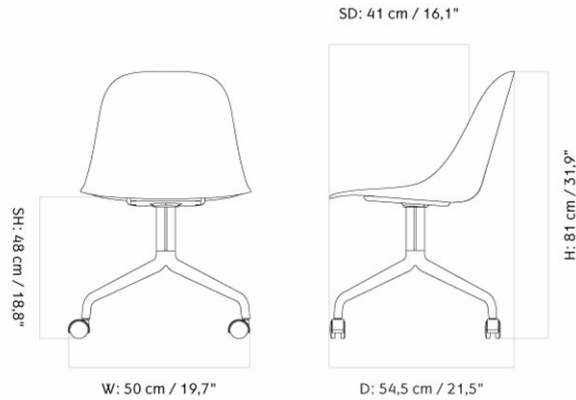

HARBOUR SIDE DINING CHAIR, STAR BASE W/CASTERS, UPHOLSTERED SHELL

Designed by *Norm Architects*

MASTER SKU	9398000PIM	
COLLI	1	
DIMENSIONS	H: 81 cm	W: 50 cm
	D: 55.5 cm	
	SH: 48 cm	SD: 41 cm

CARE INSTRUCTIONS

Discover our product care guide for comprehensive care instructions.

[Download](#)

Find more information in the dedicated product fact sheet for this product.

DESCRIPTION

SPEC OPTIONS

MASTER SKU	VARIANT	INCL. VAT EUR	EXCL. VAT EUR
9398000PIM	Price Category - PC0T <i>Audo Bouclé, Audo / Autumn, Kvadrat</i>	765,00	640,15
9398000PIM	Price Category - PC1T <i>Barnum Bouclé, Audo / Champion, JAB / Illusion, Nevotex / Hot Madison, JAB / Maple, Kvadrat / Remix, Kvadrat / Re-wool, Kvadrat / Logan, Yarn Collective</i>	910,00	761,49
9398000PIM	Price Category - PC2T <i>Canvas 2, Kvadrat / Clay, Sahco, Kvadrat / Fiord, Kvadrat / Hallingdal 65, Kvadrat / Moss, Sahco, Kvadrat / Reflect, Kvadrat / Savanna, Kvadrat / Steelcut Trio 3, Kvadrat / Oaxaca, Kvadrat / Keiga, Kvadrat</i>	1.180,00	987,42
9398000PIM	Price Category - PC3T <i>Arctic, Jab / Safire, Sahco, Kvadrat / Vidar 4, Kvadrat / Zero, Sahco, Kvadrat / Baru, Kvadrat / Cifrado, Kvadrat / Serpentine, Kvadrat</i>	1.420,00	1.188,26
9398000PIM	Price Category - PC4T <i>Grand Mohair, Danish Art Weaving / Lupo, Dedar</i>	1.505,00	1.259,38
9398000PIM	Price Category - PC0L <i>Sierra, Camo</i>	1.380,00	1.154,78
9398000PIM	Price Category - PC1L <i>Dakar, Nevotex / Ultra, Sørensen</i>	1.435,00	1.200,81
9398000PIM	Price Category - PC2L <i>Dunes, Sørensen / Nuance, Sørensen</i>	1.595,00	1.334,70
9398000PIM	Price Category - PC3L	1.920,00	1.606,66
9398000PIM	Price Category - PC4L	2.615,00	2.188,23