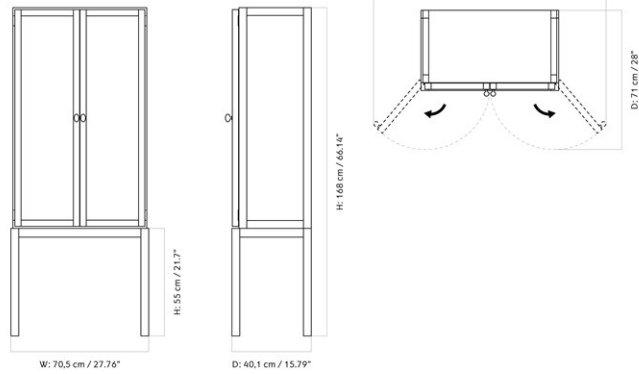

CURIOSITY CABINET

Designed by *Mentze Ottenstein*

MASTER SKU 6511000PIM
COLLI 1
DIMENSIONS W: 70.5 cm D: 40.1 cm

CARE INSTRUCTIONS

Discover our product care guide for comprehensive care instructions.

[Download](#)

DESCRIPTION

Find more information in the dedicated product fact sheet for this product.

STOCK OPTION

SKU	VARIANT	INCL. VAT EUR	EXCL. VAT EUR
6512039	Tall	2.415,00	2.020,87
6511039	Low	2.345,00	1.962,30