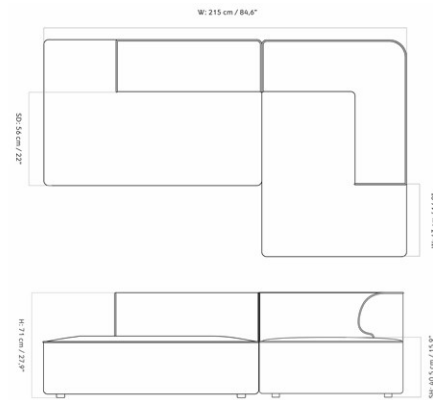

EAVE MODULAR SOFA 86, 2 SEATER, CONFIGURATION 8

Designed by *Norm Architects*

MASTER SKU	9986520PIM
COLLI	1
DIMENSIONS	H: 71 cm W: 215 cm D: 129 cm SH: 40.5 cm SD: 56 cm AH: 71 cm

CARE INSTRUCTIONS

Discover our product care guide for comprehensive care instructions.

[Download](#)

DESCRIPTION

Find more information in the dedicated product fact sheet for this product.

SPEC OPTIONS

MASTER SKU	VARIANT	INCL. VAT EUR	EXCL. VAT EUR
9986520PIM	Price Category - PC4T <i>Grand Mohair, Danish Art Weaving / Lupo, Dedar</i>	5.595,00	4.681,90
9986520PIM	Price Category - PC3T <i>Arctic, Jab / Safire, Sahco, Kvadrat / Vidar 4, Kvadrat / Zero, Sahco, Kvadrat / Baru, Kvadrat / Cifrado, Kvadrat / Serpentine, Kvadrat</i>	5.055,00	4.230,02
9986520PIM	Price Category - PC2T <i>Canvas 2, Kvadrat / Clay, Sahco, Kvadrat / Fiord, Kvadrat / Hallingdal 65, Kvadrat / Moss, Sahco, Kvadrat / Reflect, Kvadrat / Savanna, Kvadrat / Steelcut Trio 3, Kvadrat / Avalon 2, Kvadrat / Oaxaca, Kvadrat / Keiga, Kvadrat</i>	4.515,00	3.778,15
9986520PIM	Price Category - PC1T <i>Barnum Bouclé, Audo / Champion, JAB / Illusion, Nevotex / Hot Madison, JAB / Maple, Kvadrat / Remix, Kvadrat / Re-wool, Kvadrat / Logan, Yarn Collective</i>	3.975,00	3.326,28
9986520PIM	Price Category - PC0T <i>Audo Bouclé, Audo / Autumn, Kvadrat</i>	3.515,00	2.941,35