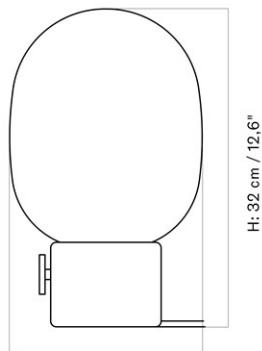

JWDA TABLE LAMP, LARGE

Designed by *Jonas Wagell*

Ø: 19 cm / 7,5"

MASTER SKU 1830000PIM
COLLI 2
DIMENSIONS H: 32 cm Ø: 19, cm

CARE INSTRUCTIONS

Discover our product care guide for comprehensive care instructions.

[Download](#)

DESCRIPTION

Find more information in the dedicated product fact sheet for this product.

STOCK OPTION

SKU	VARIANT	INCL. VAT EUR	EXCL. VAT EUR
1830319	Calacatta Viola Marble	415,00	347,27
1830639	Carrara Marble	335,00	280,33