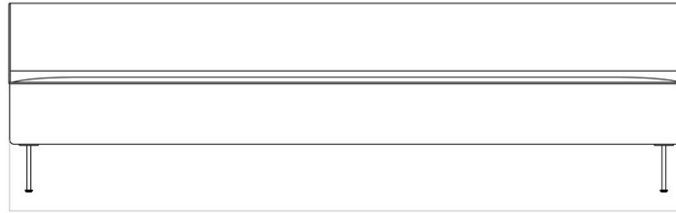

EAVE DINING SOFA 280

Designed by *Norm Architects*

W: 280 cm / 110.2"

SD: 45 cm / 17.7"

SH: 48 cm / 18.9"

D: 75 cm / 29.5"

MASTER SKU	9972000PIM	CARE INSTRUCTIONS	Discover our product care guide for comprehensive care instructions.
COLLI	1		
DIMENSIONS	H: 79 cm W: 280 cm	DESCRIPTION	Download
	D: 75 cm SH: 48 cm SD: 45 cm		Find more information in the dedicated product fact sheet for this product.