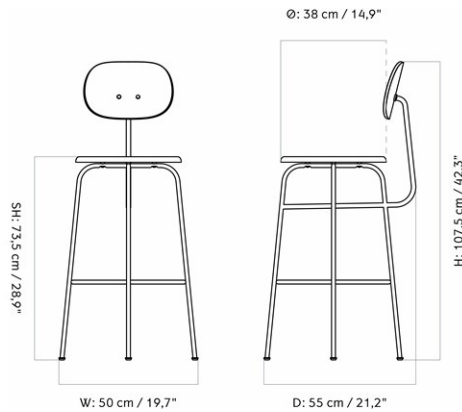

AFTERROOM BAR CHAIR PLUS, BLACK BASE, UPHOLSTERED SEAT, VENEER BACK

Designed by *Afteroom*

MASTER SKU	8486000PIM	
COLLI	1	
DIMENSIONS	H: 107.5 cm	W: 50 cm
	D: 55 cm	
	SH: 73 cm	SD: 38 cm

CARE INSTRUCTIONS

Discover our product care guide for comprehensive care instructions.

[Download](#)

DESCRIPTION

Find more information in the dedicated product fact sheet for this product.

SPEC OPTIONS

MASTER SKU	VARIANT	INCL. VAT EUR	EXCL. VAT EUR
8486000PIM	Price Category - PC0T <i>Audo Bouclé, Audo / Autumn, Kvadrat</i>	630,00	527,18
8486000PIM	Price Category - PC1T <i>Barnum Bouclé, Audo / Champion, JAB / Illusion, Nevotex / Hot Madison, JAB / Maple, Kvadrat / Remix, Kvadrat / Re-wool, Kvadrat / Logan, Yarn Collective</i>	685,00	573,21
8486000PIM	Price Category - PC2T <i>Canvas 2, Kvadrat / Clay, Sahco, Kvadrat / Fiord, Kvadrat / Hallingdal 65, Kvadrat / Moss, Sahco, Kvadrat / Reflect, Kvadrat / Savanna, Kvadrat / Steelcut Trio 3, Kvadrat / Avalon 2, Kvadrat / Oaxaca, Kvadrat / Keiga, Kvadrat</i>	725,00	606,68
8486000PIM	Price Category - PC3T <i>Arctic, Jab / Safire, Sahco, Kvadrat / Vidar 4, Kvadrat / Zero, Sahco, Kvadrat / Baru, Kvadrat / Cifrado, Kvadrat / Serpentine, Kvadrat</i>	750,00	627,60
8486000PIM	Price Category - PC4T <i>Cabanon Soft, Designers Guild / Grand Mohair, Danish Art Weaving / Lupo, Dedar</i>	790,00	661,07
8486000PIM	Price Category - PC0L <i>Sierra, Camo</i>	725,00	606,68
8486000PIM	Price Category - PC1L <i>Dakar, Nevotex / Envy, Sørensen / Ultra, Sørensen</i>	765,00	640,15
8486000PIM	Price Category - PC2L <i>Dunes, Sørensen / Nuance, Sørensen</i>	790,00	661,07
8486000PIM	Price Category - PC3L	845,00	707,10
8486000PIM	Price Category - PC4L	900,00	753,12