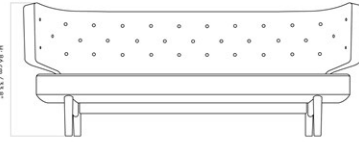

RADIOHUS SOFA, 2 SEATER, NATURAL OAK BASE, W/DAKAR 0250 BUTTONS
Designed by *Vilhelm Lauritzen*

MASTER SKU	1222100PIM	CARE INSTRUCTIONS	Discover our product care guide for comprehensive care instructions.
COLLI	1		Download
DIMENSIONS	H: 86 cm W: 215 cm D: 77 cm SH: 45 cm SD: 58 cm	DESCRIPTION	Find more information in the dedicated product fact sheet for this product.

SPEC OPTIONS

MASTER SKU	VARIANT	INCL. VAT EUR	EXCL. VAT EUR
1222100PIM	Price Category - PC0T <i>Audo Bouclé, Audo</i>	6.215,00	5.200,71
1222100PIM	Price Category - PC1T <i>Barnum Bouclé, Audo / Champion, JAB / Illusion, Nevotex / Hot Madison, JAB / Remix, Kvadrat / Re-wool, Kvadrat / Logan, Yarn Collective</i>	6.510,00	5.447,57
1222100PIM	Price Category - PC2T <i>Canvas 2, Kvadrat / Clay, Sahco, Kvadrat / Fiord, Kvadrat / Hallingdal 65, Kvadrat / Moss, Sahco, Kvadrat / Reflect, Kvadrat / Savanna, Kvadrat / Steelcut Trio 3, Kvadrat / Keiga, Kvadrat</i>	6.805,00	5.694,42
1222100PIM	Price Category - PC3T <i>Arctic, Jab / Safire, Sahco, Kvadrat / Vidar 4, Kvadrat / Zero, Sahco, Kvadrat / Baru, Kvadrat / Cifrado, Kvadrat / Serpentine, Kvadrat</i>	7.100,00	5.941,28
1222100PIM	Price Category - PC4T <i>Grand Mohair, Danish Art Weaving / Lupo, Dedar</i>	7.395,00	6.188,14