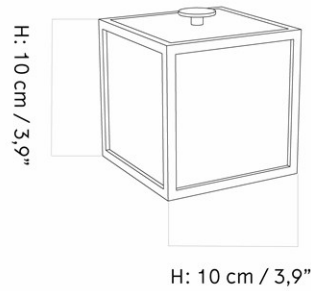

FRAME 10

Designed by *Mogens Lassen*

MASTER SKU
COLLI
DIMENSIONS

BL39019PIM
4
H: 10 cm   W: 10 cm
D: 10 cm

CARE INSTRUCTIONS

Discover our product care guide for comprehensive care instructions.

[Download](#)

DESCRIPTION

Find more information in the dedicated product fact sheet for this product.

STOCK OPTION

SKU	VARIANT	INCL. VAT EUR	EXCL. VAT EUR
BL40107	Dark Blue	100,00	83,68
BL40106	Smoked Oak	115,00	96,23
BL40103	Black Stained Ash	115,00	96,23
BL40102	Light Grey	100,00	83,68
BL40100	Oak	115,00	96,23