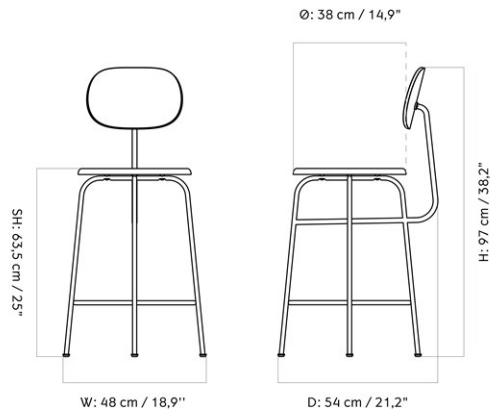

AFTERROOM COUNTER CHAIR PLUS, BLACK BASE, UPHOLSTERED SEAT AND BACK

Designed by *Afteroom*

MASTER SKU	9455000PIM	
COLLI	1	
DIMENSIONS	H: 98.5 cm	W: 48 cm
	D: 54 cm	
	SH: 64 cm	SD: 38 cm

CARE INSTRUCTIONS

Discover our product care guide for comprehensive care instructions.

[Download](#)

DESCRIPTION

Find more information in the dedicated product fact sheet for this product.

SPEC OPTIONS

MASTER SKU	VARIANT	INCL. VAT EUR	EXCL. VAT EUR
9455000PIM	Price Category - PC0T <i>Audo Bouclé, Audo / Autumn, Kvadrat</i>	535,00	447,69
9455000PIM	Price Category - PC1T <i>Barnum Bouclé, Audo / Champion, JAB / Illusion, Nevotex / Hot Madison, JAB / Maple, Kvadrat / Remix, Kvadrat / Re-wool, Kvadrat / Logan, Yarn Collective</i>	645,00	539,74
9455000PIM	Price Category - PC2T <i>Canvas 2, Kvadrat / Clay, Sahco, Kvadrat / Fiord, Kvadrat / Hallingdal 65, Kvadrat / Moss, Sahco, Kvadrat / Reflect, Kvadrat / Savanna, Kvadrat / Steelcut Trio 3, Kvadrat / Avalon 2, Kvadrat / Oaxaca, Kvadrat / Keiga, Kvadrat</i>	750,00	627,60
9455000PIM	Price Category - PC3T <i>Arctic, Jab / Safire, Sahco, Kvadrat / Vidar 4, Kvadrat / Zero, Sahco, Kvadrat / Baru, Kvadrat / Cifrado, Kvadrat / Serpentine, Kvadrat</i>	870,00	728,02
9455000PIM	Price Category - PC4T <i>Cabanon Soft, Designers Guild / Grand Mohair, Danish Art Weaving / Lupo, Dedar</i>	925,00	774,04
9455000PIM	Price Category - PC0L <i>Sierra, Camo</i>	750,00	627,60
9455000PIM	Price Category - PC1L <i>Dakar, Nevotex / Envy, Sørensen / Ultra, Sørensen</i>	805,00	673,62
9455000PIM	Price Category - PC2L <i>Dunes, Sørensen / Nuance, Sørensen</i>	870,00	728,02
9455000PIM	Price Category - PC3L	995,00	832,62
9455000PIM	Price Category - PC4L	1.205,00	1.008,34