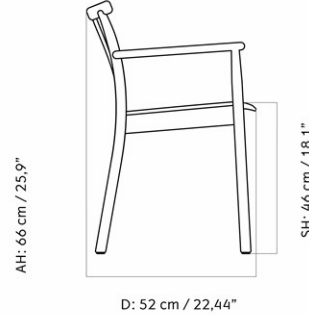

MERKUR DINING CHAIR W/ARMREST, NATURAL OAK BASE AND BACK, UPHOLSTERED SEAT

Designed by *Skogstad & Wærnes*

MASTER SKU	1303000PIM
COLLI	1
DIMENSIONS	H: 78 cm W: 46 cm
	D: 52 cm
	SH: 46 cm SD: 42 cm
	AH: 66 cm