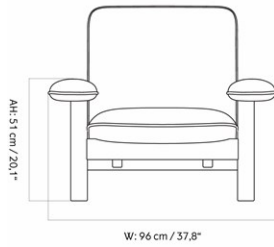

BRASILIA LOUNGE CHAIR, WALNUT BASE

Designed by *Anderssen & Voll*

MASTER SKU	8052000PIM		
COLLI	1		
DIMENSIONS	H: 82 cm	W: 96 cm	
	D: 84 cm		
	SH: 39 cm	SD: 52 cm	
	AH: 51 cm		

CARE INSTRUCTIONS

Discover our product care guide for comprehensive care instructions.

[Download](#)

Find more information in the dedicated product fact sheet for this product.

DESCRIPTION

SPEC OPTIONS

MASTER SKU	VARIANT	INCL. VAT EUR	EXCL. VAT EUR
8052000PIM	Price Category - PC0T <i>Audo Bouclé, Audo / Autumn, Kvadrat</i>	2.430,00	2.033,42
8052000PIM	Price Category - PC1T <i>Barnum Bouclé, Audo / Champion, JAB / Illusion, Nevotex / Hot Madison, JAB / Maple, Kvadrat / Remix, Kvadrat / Re-wool, Kvadrat / Logan, Yarn Collective</i>	2.590,00	2.167,31
8052000PIM	Price Category - PC2T <i>Canvas 2, Kvadrat / Clay, Sahco, Kvadrat / Fiord, Kvadrat / Hallingdal 65, Kvadrat / Moss, Sahco, Kvadrat / Reflect, Kvadrat / Savanna, Kvadrat / Steelcut Trio 3, Kvadrat / Avalon 2, Kvadrat / Oaxaca, Kvadrat / Keiga, Kvadrat</i>	2.885,00	2.414,17
8052000PIM	Price Category - PC3T <i>Arctic, Jab / Safire, Sahco, Kvadrat / Vidar 4, Kvadrat / Zero, Sahco, Kvadrat / Baru, Kvadrat / Cifrado, Kvadrat / Serpentine, Kvadrat</i>	3.045,00	2.548,06
8052000PIM	Price Category - PC4T <i>Cabanon Soft, Designers Guild / Grand Mohair, Danish Art Weaving / Lupo, Dedar</i>	3.260,00	2.727,97
8052000PIM	Price Category - PC1L <i>Dakar, Nevotex / Envy, Sørensen / Ultra, Sørensen</i>	4.105,00	3.435,06
8052000PIM	Price Category - PC2L <i>Dunes, Sørensen / Nuance, Sørensen</i>	4.415,00	3.694,47
8052000PIM	Price Category - PC3L <i>Sheepskin Curly, Nevotex</i>	4.565,00	3.819,99
8052000PIM	Price Category - PC4L	4.780,00	3.999,90