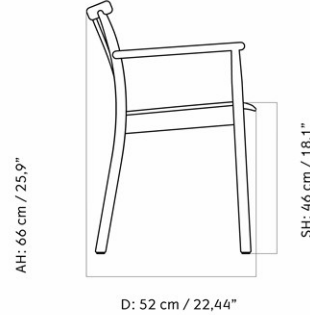

MERKUR DINING CHAIR W/ARMREST, BLACK OAK BASE AND BACK, UPHOLSTERED SEAT

Designed by *Skogstad & Wærnes*

MASTER SKU	1304000PIM
COLLI	1
DIMENSIONS	H: 78 cm W: 46 cm
	D: 52 cm
	SH: 46 cm SD: 42 cm
	AH: 66 cm

CARE INSTRUCTIONS

Discover our product care guide for comprehensive care instructions.

[Download](#)

Find more information in the dedicated product fact sheet for this product.

DESCRIPTION

SPEC OPTIONS

MASTER SKU	VARIANT	INCL. VAT EUR	EXCL. VAT EUR
1304000PIM	Price Category - PC0T <i>Audo Bouclé, Audo / Autumn, Kvadrat</i>	845,00	707,10
1304000PIM	Price Category - PC1T <i>Barnum Bouclé, Audo / Champion, JAB / Illusion, Nevotex / Hot Madison, JAB / Maple, Kvadrat / Remix, Kvadrat / Re-wool, Kvadrat / Logan, Yarn Collective</i>	910,00	761,49
1304000PIM	Price Category - PC2T <i>Canvas 2, Kvadrat / Clay, Sahco, Kvadrat / Fiord, Kvadrat / Hallingdal 65, Kvadrat / Moss, Sahco, Kvadrat / Reflect, Kvadrat / Savanna, Kvadrat / Steelcut Trio 3, Kvadrat / Avalon 2, Kvadrat / Oaxaca, Kvadrat / Keiga, Kvadrat</i>	980,00	820,06
1304000PIM	Price Category - PC3T <i>Arctic, Jab / Safire, Sahco, Kvadrat / Vidar 4, Kvadrat / Zero, Sahco, Kvadrat / Baru, Kvadrat / Cifrado, Kvadrat / Serpentine, Kvadrat</i>	1.060,00	887,01
1304000PIM	Price Category - PC4T <i>Cabanon Soft, Designers Guild / Grand Mohair, Danish Art Weaving / Lupo, Dedar</i>	1.140,00	953,95
1304000PIM	Price Category - PC0L <i>Sierra, Camo</i>	950,00	794,96
1304000PIM	Price Category - PC1L <i>Dakar, Nevotex / Envy, Sørensen / Ultra, Sørensen</i>	1.005,00	840,98
1304000PIM	Price Category - PC2L <i>Dunes, Sørensen / Nuance, Sørensen</i>	1.075,00	899,56
1304000PIM	Price Category - PC3L	1.155,00	966,50
1304000PIM	Price Category - PC4L	1.315,00	1.100,39