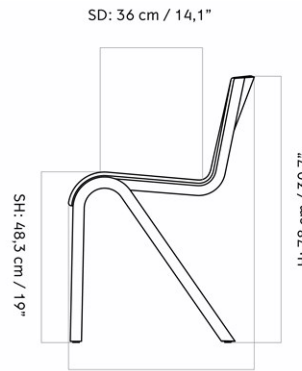

D: 50 cm / 19,7"

SW: 41,5 cm / 16,4"

MASTER SKU
COLLI
DIMENSIONS

8201000PIM
1
H: 78 cm   W: 47.5 cm
D: 50 cm
SH: 47.3 cm   SD: 36 cm

CARE INSTRUCTIONS

Discover our product care guide for comprehensive care instructions.

[Download](#)

Find more information in the dedicated product fact sheet for this product.

DESCRIPTION

SPEC OPTIONS

MASTER SKU	VARIANT	INCL. VAT EUR	EXCL. VAT EUR
8201000PIM	Price Category - PC0T <i>Audo Bouclé, Audo / Autumn, Kvadrat</i>	455,00	380,74
8201000PIM	Price Category - PC1T <i>Barnum Bouclé, Audo / Champion, JAB / Illusion, Nevotex / Hot Madison, JAB / Maple, Kvadrat / Remix, Kvadrat / Re-wool, Kvadrat / Logan, Yarn Collective</i>	525,00	439,32
8201000PIM	Price Category - PC2T <i>Canvas 2, Kvadrat / Clay, Sahco, Kvadrat / Fiord, Kvadrat / Hallingdal 65, Kvadrat / Moss, Sahco, Kvadrat / Reflect, Kvadrat / Savanna, Kvadrat / Steelcut Trio 3, Kvadrat / Oaxaca, Kvadrat / Keiga, Kvadrat</i>	590,00	493,71
8201000PIM	Price Category - PC3T <i>Arctic, Jab / Safire, Sahco, Kvadrat / Vidar 4, Kvadrat / Zero, Sahco, Kvadrat / Baru, Kvadrat / Cifrado, Kvadrat / Serpentine, Kvadrat</i>	645,00	539,74
8201000PIM	Price Category - PC4T <i>Grand Mohair, Danish Art Weaving / Lupo, Dedar</i>	740,00	619,23
8201000PIM	Price Category - PC0L <i>Sierra, Camo</i>	765,00	640,15
8201000PIM	Price Category - PC1L <i>Dakar, Nevotex / Envy, Sørensen / Ultra, Sørensen</i>	630,00	527,18
8201000PIM	Price Category - PC2L <i>Dunes, Sørensen / Nuance, Sørensen</i>	710,00	594,13
8201000PIM	Price Category - PC3L	805,00	673,62
8201000PIM	Price Category - PC4L	980,00	820,06