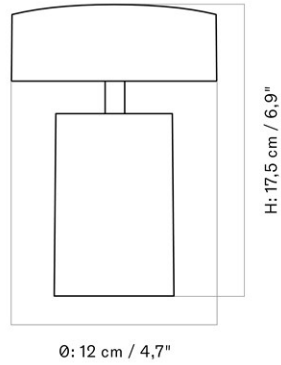

COLUMN PORTABLE LAMP

Designed by *Norm Architects*

MASTER SKU 1881000PIM
COLLI 2
DIMENSIONS H: 17.5 cm Ø: 12, cm

CARE INSTRUCTIONS

Discover our product care guide for comprehensive care instructions.

[Download](#)

DESCRIPTION

Find more information in the dedicated product fact sheet for this product.

STOCK OPTION

SKU	VARIANT	INCL. VAT EUR	EXCL. VAT EUR
1881869Y	Bronze	200,00	167,36
1881039Y	Aluminum	200,00	167,36