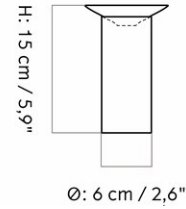

CRESCO PROPAGATION VASES, SET OF 2
Designed by *Audo*

COLLI 8
DIMENSIONS H: 15 cm Ø: 10, cm

CARE INSTRUCTIONS

Discover our product care guide for comprehensive care instructions.

DESCRIPTION

[Download](#)
Find more information in the dedicated product fact sheet for this product.

SKU	INCL. VAT EUR	EXCL. VAT EUR
4849039	80,00	66,94