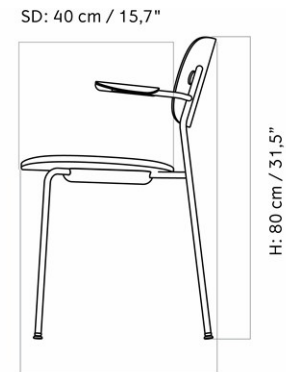

D: 50,5 cm / 19,9"

MASTER SKU	1176000PIM
COLLI	1
DIMENSIONS	H: 80 cm W: 62 cm
	D: 50.5 cm
	SH: 48 cm SD: 39.5 cm
	AH: 68 cm

CARE INSTRUCTIONS

Discover our product care guide for comprehensive care instructions.

[Download](#)

Find more information in the dedicated product fact sheet for this product.

DESCRIPTION

SPEC OPTIONS

MASTER SKU	VARIANT	INCL. VAT EUR	EXCL. VAT EUR
1176000PIM	Price Category - PC0T <i>Audo Bouclé, Audo / Autumn, Kvadrat</i>	535,00	447,69
1176000PIM	Price Category - PC1T <i>Barnum Bouclé, Audo / Champion, JAB / Illusion, Nevotex / Hot Madison, JAB / Maple, Kvadrat / Remix, Kvadrat / Re-wool, Kvadrat / Logan, Yarn Collective</i>	590,00	493,71
1176000PIM	Price Category - PC2T <i>Canvas 2, Kvadrat / Clay, Sahco, Kvadrat / Fiord, Kvadrat / Hallingdal 65, Kvadrat / Moss, Sahco, Kvadrat / Reflect, Kvadrat / Savanna, Kvadrat / Steelcut Trio 3, Kvadrat / Avalon 2, Kvadrat / Oaxaca, Kvadrat / Keiga, Kvadrat</i>	685,00	573,21
1176000PIM	Price Category - PC3T <i>Arctic, Jab / Safire, Sahco, Kvadrat / Vidar 4, Kvadrat / Zero, Sahco, Kvadrat / Baru, Kvadrat / Cifrado, Kvadrat / Serpentine, Kvadrat</i>	780,00	652,70
1176000PIM	Price Category - PC4T <i>Cabanon Soft, Designers Guild / Grand Mohair, Danish Art Weaving / Lupo, Dedar</i>	910,00	761,49
1176000PIM	Price Category - PC0L <i>Sierra, Camo</i>	695,00	581,58
1176000PIM	Price Category - PC1L <i>Dakar, Nevotex / Envy, Sørensen / Ultra, Sørensen</i>	740,00	619,23
1176000PIM	Price Category - PC2L <i>Dunes, Sørensen / Nuance, Sørensen</i>	830,00	694,54
1176000PIM	Price Category - PC3L	900,00	753,12
1176000PIM	Price Category - PC4L	995,00	832,62