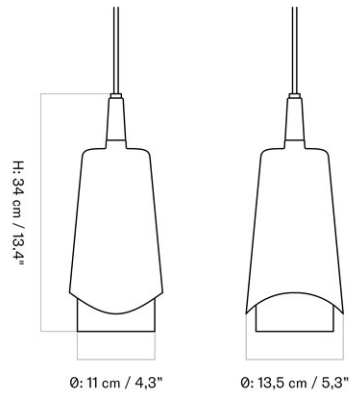

UMANOFF PENDANT

Designed by *Arthur Umanoff Design*

MASTER SKU 1570000PIM
COLLI 2
DIMENSIONS H: 34 cm   Ø: 13.5, cm

CARE INSTRUCTIONS

Discover our product care guide for comprehensive care instructions.

[Download](#)

DESCRIPTION

Find more information in the dedicated product fact sheet for this product.

STOCK OPTION

SKU	VARIANT	INCL. VAT EUR	EXCL. VAT EUR
1570839	Brass/Walnut	430,00	359,82