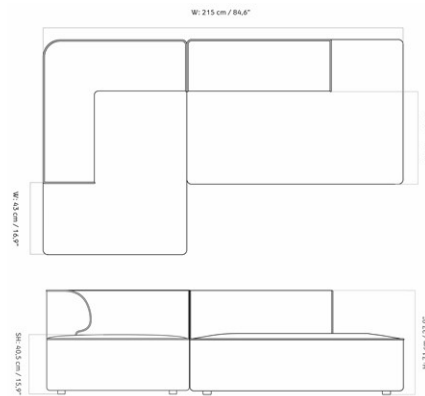

EAVE MODULAR SOFA 86, 2 SEATER, CONFIGURATION 7

Designed by *Norm Architects*

MASTER SKU	9986420PIM
COLLI	1
DIMENSIONS	H: 71 cm W: 215 cm
	D: 129 cm
	SH: 40.5 cm SD: 56 cm
	AH: 71 cm

CARE INSTRUCTIONS

Discover our product care guide for comprehensive care instructions.

[Download](#)

DESCRIPTION

Find more information in the dedicated product fact sheet for this product.

SPEC OPTIONS

MASTER SKU	VARIANT	INCL. VAT EUR	EXCL. VAT EUR
9986420PIM	Price Category - PC4T <i>Grand Mohair, Danish Art Weaving / Lupo, Dedar</i>	5.595,00	4.681,90
9986420PIM	Price Category - PC3T <i>Arctic, Jab / Safire, Sahco, Kvadrat / Vidar 4, Kvadrat / Zero, Sahco, Kvadrat / Baru, Kvadrat / Cifrado, Kvadrat / Serpentine, Kvadrat</i>	5.055,00	4.230,02
9986420PIM	Price Category - PC2T <i>Canvas 2, Kvadrat / Clay, Sahco, Kvadrat / Fiord, Kvadrat / Hallingdal 65, Kvadrat / Moss, Sahco, Kvadrat / Reflect, Kvadrat / Savanna, Kvadrat / Steelcut Trio 3, Kvadrat / Avalon 2, Kvadrat / Oaxaca, Kvadrat / Keiga, Kvadrat</i>	4.515,00	3.778,15
9986420PIM	Price Category - PC1T <i>Barnum Bouclé, Audo / Champion, JAB / Illusion, Nevotex / Hot Madison, JAB / Maple, Kvadrat / Remix, Kvadrat / Re-wool, Kvadrat / Logan, Yarn Collective</i>	3.975,00	3.326,28
9986420PIM	Price Category - PC0T <i>Audo Bouclé, Audo / Autumn, Kvadrat</i>	3.515,00	2.941,35