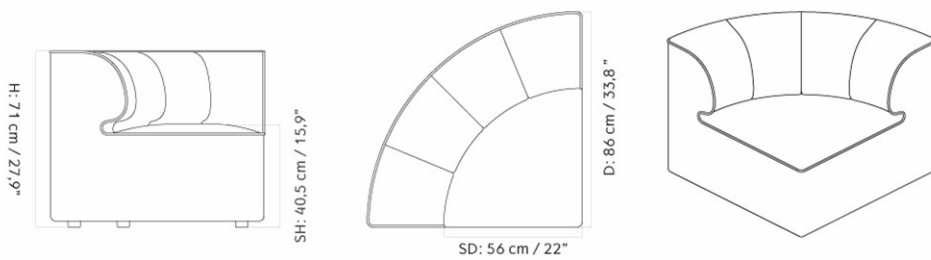

EAVE SEAMLINE MODULAR SOFA 86, CONCAVE CORNER

Designed by *Norm Architects*

MASTER SKU	9989100PIM
COLLI	1
DIMENSIONS	H: 71 cm W: 86 cm
	D: 86 cm
	SH: 40.5 cm SD: 56 cm
	AH: 71 cm

CARE INSTRUCTIONS

Discover our product care guide for comprehensive care instructions.

[Download](#)

Find more information in the dedicated product fact sheet for this product.

DESCRIPTION

SPEC OPTIONS

MASTER SKU	VARIANT	INCL. VAT EUR	EXCL. VAT EUR
9989100PIM	Price Category - PC0T - Price Category - PC0T - NEW <i>Audo Bouclé, Audo / Autumn, Kvadrat</i>	1.930,00	1.615,02
9989100PIM	Price Category - PC1T - Price Category - PC1T - NEW <i>Barnum Bouclé, Audo / Re-wool, Kvadrat / Logan, Yarn Collective</i>	2.175,00	1.820,04
9989100PIM	Price Category - PC2T - Price Category - PC2T - NEW <i>Clay, Sahco, Kvadrat / Fiord, Kvadrat / Hallingdal 65, Kvadrat / Moss, Sahco, Kvadrat / Savanna, Kvadrat / Oaxaca, Kvadrat / Keiga, Kvadrat</i>	2.455,00	2.054,34
9989100PIM	Price Category - PC3T - Price Category - PC3T - NEW <i>Arctic, Jab / Safire, Sahco, Kvadrat / Vidar 4, Kvadrat / Zero, Sahco, Kvadrat / Baru, Kvadrat / Cifrado, Kvadrat / Serpentine, Kvadrat</i>	2.740,00	2.292,83
9989100PIM	Price Category - PC4T - Price Category - PC4T - NEW <i>Lupo, Dedar</i>	3.020,00	2.527,14