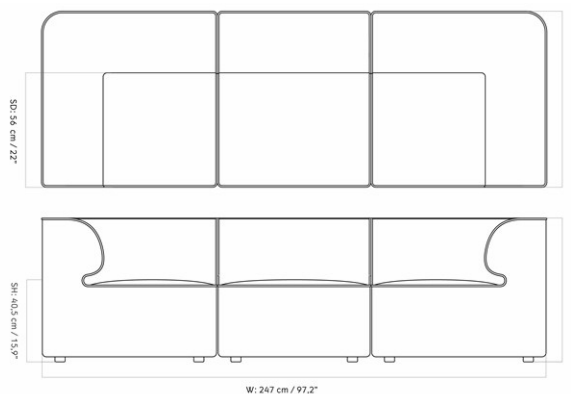

EAVE MODULAR SOFA 86, 3 SEATER, CONFIGURATION 2

Designed by *Norm Architects*

MASTER SKU	9976000PIM
COLLI	1
DIMENSIONS	H: 71 cm W: 247 cm D: 86 cm SH: 40.5 cm SD: 56 cm AH: 71 cm

CARE INSTRUCTIONS

Discover our product care guide for comprehensive care instructions.