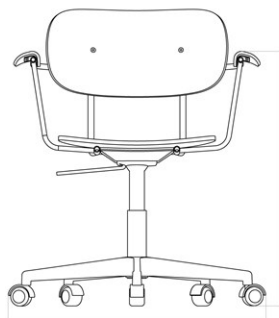

CO TASK CHAIR W/ARMREST, STAR BASE W/CASTERS, POLISHED ALUMINIUM, OAK SEAT AND BACK
Designed by *Norm Architects*

W/D: 65.5 cm / 25.7"