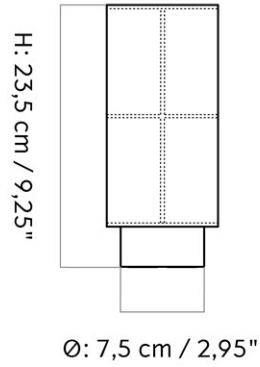

HASHIRA PORTABLE LAMP, RAW

Designed by *Norm Architects*

COLLI
DIMENSIONS

1
H: 25.5 cm   Ø: 10, cm

CARE INSTRUCTIONS

Discover our product care guide for comprehensive care instructions.

[Download](#)

DESCRIPTION

Find more information in the dedicated product fact sheet for this product.

SKU

INCL. VAT EUR

EXCL. VAT EUR

1508699Y

190,00

158,99