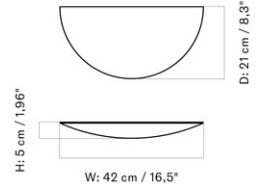

FUNGI SHELF LARGE