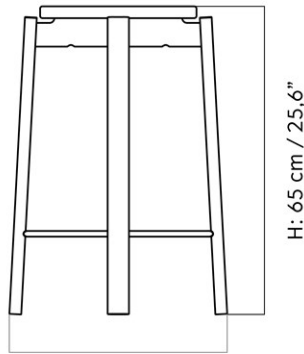

PASSAGE COUNTER STOOL, WOOD W. RING

Designed by *Kroeyer-Saetter-Lassen*

Ø: 46 cm / 18,1"

Hi: 65 cm / 25,6"