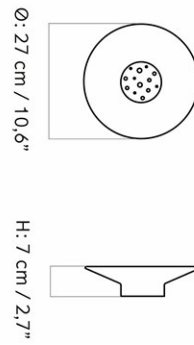

HANA VASE, 7