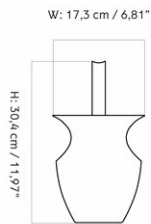

ETRUSCAN 30