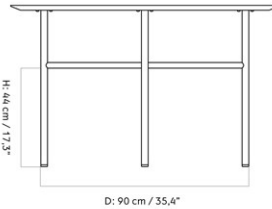

D: 90 cm / 35.4"