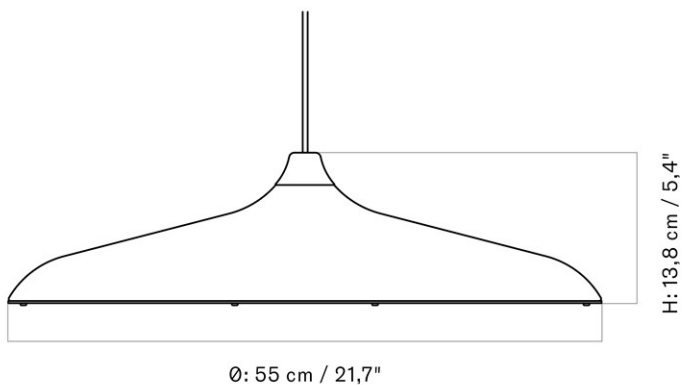

STOCK OPTION

SKU	VARIANT	INCL. VAT EUR	EXCL. VAT EUR
1787829	Anodized Bronzed - NEW	665,00	556,47

CIRCULAR PENDANT

Designed by *StudioWM*

MASTER SKU 1680000PIM
COLLI 2
DIMENSIONS H: 13.8 cm Ø: 55, cm

CARE INSTRUCTIONS