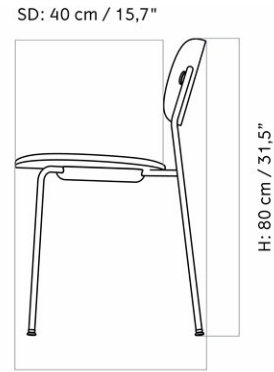

D: 50.5 cm / 19.9"

MASTER SKU	1160000PIM	
COLLI	1	
DIMENSIONS	H: 80 cm	W: 52 cm
	D: 50.5 cm	
	SH: 48 cm	SD: 39.5 cm

CARE INSTRUCTIONS

Discover our product care guide for comprehensive care instructions.

[Download](#)

Find more information in the dedicated product fact sheet for this product.

DESCRIPTION

SPEC OPTIONS

MASTER SKU	VARIANT	INCL. VAT EUR	EXCL. VAT EUR
1160000PIM	Price Category - PC0T <i>Audo Bouclé, Audo / Autumn, Kvadrat</i>	400,00	334,72
1160000PIM	Price Category - PC1T <i>Barnum Bouclé, Audo / Champion, JAB / Illusion, Nevotex / Hot Madison, JAB / Maple, Kvadrat / Remix, Kvadrat / Re-wool, Kvadrat / Logan, Yarn Collective</i>	485,00	405,85
1160000PIM	Price Category - PC2T <i>Canvas 2, Kvadrat / Clay, Sahco, Kvadrat / Fiord, Kvadrat / Hallingdal 65, Kvadrat / Moss, Sahco, Kvadrat / Reflect, Kvadrat / Savanna, Kvadrat / Steelcut Trio 3, Kvadrat / Avalon 2, Kvadrat / Oaxaca, Kvadrat / Keiga, Kvadrat</i>	565,00	472,79
1160000PIM	Price Category - PC3T <i>Arctic, Jab / Safire, Sahco, Kvadrat / Vidar 4, Kvadrat / Zero, Sahco, Kvadrat / Baru, Kvadrat / Cifrado, Kvadrat / Serpentine, Kvadrat</i>	615,00	514,63
1160000PIM	Price Category - PC4T <i>Cabanon Soft, Designers Guild / Grand Mohair, Danish Art Weaving / Lupo, Dedar</i>	695,00	581,58
1160000PIM	Price Category - PC0L <i>Sierra, Camo</i>	565,00	472,79
1160000PIM	Price Category - PC1L <i>Dakar, Nevotex / Envy, Sørensen / Ultra, Sørensen</i>	605,00	506,26
1160000PIM	Price Category - PC2L <i>Dunes, Sørensen / Nuance, Sørensen</i>	670,00	560,66
1160000PIM	Price Category - PC3L	740,00	619,23
1160000PIM	Price Category - PC4L	925,00	774,04