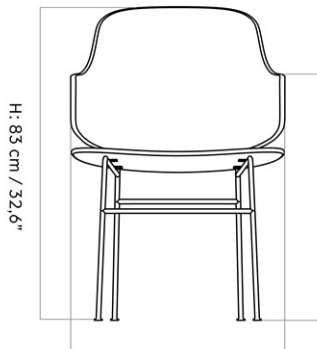

FURNITURE

Seating

DINING CHAIRS

THE PENGUIN DINING CHAIR, WOODEN SEAT AND BACK
 Designed by *Ib Kofod-Larsen Design*

H: 83 cm / 32,6"

AH: 66 cm / 25,9"

W: 56 cm / 22,05"

SH: 47 cm / 18,5"

D: 57 cm / 22,44"

MASTER SKU	1201020PIM		
COLLI	1		
DIMENSIONS	H: 83 cm	W: 56 cm	
	D: 57 cm		
	SH: 47 cm	SD: 44.5 cm	
	AH: 64.4 cm		

CARE INSTRUCTIONS

Discover our product care guide for comprehensive care instructions. Find more information in the dedicated product fact sheet for this product.