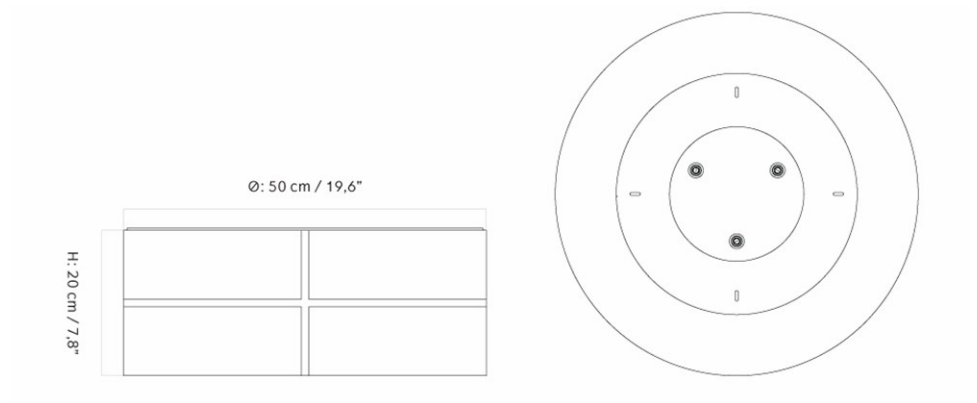

HASHIRA CEILING LAMP

Designed by *Norm Architects*

MASTER SKU	1510690PIM	
COLLI	1	
DIMENSIONS	H: 20 cm	W: 50 cm
	D: 50 cm	
	Ø: 50, cm	

CARE INSTRUCTIONS

Discover our product care guide for comprehensive care instructions.

[Download](#)

Find more information in the dedicated product fact sheet for this product.

DESCRIPTION

STOCK OPTION

SKU	VARIANT	INCL. VAT EUR	EXCL. VAT EUR
1510699	Raw - NEW	455,00	380,74