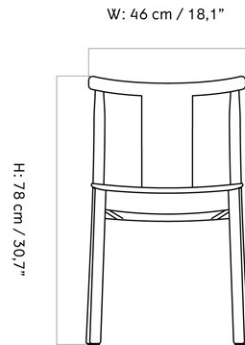

MERKUR DINING CHAIR, BLACK OAK BASE AND BACK, UPHOLSTERED SEAT

Designed by *Skogstad & Wærnes*

MASTER SKU	1302000PIM
COLLI	1
DIMENSIONS	H: 78 cm W: 46 cm
	D: 52 cm
	SH: 46 cm SD: 42 cm

CARE INSTRUCTIONS

Discover our product care guide for comprehensive care instructions.

[Download](#)

DESCRIPTION

Find more information in the dedicated product fact sheet for this product.

SPEC OPTIONS

MASTER SKU	VARIANT	INCL. VAT EUR	EXCL. VAT EUR
1302000PIM	Price Category - PC0T <i>Audo Bouclé, Audo / Autumn, Kvadrat</i>	740,00	619,23
1302000PIM	Price Category - PC1T <i>Barnum Bouclé, Audo / Champion, JAB / Illusion, Nevotex / Hot Madison, JAB / Maple, Kvadrat / Remix, Kvadrat / Re-wool, Kvadrat / Logan, Yarn Collective</i>	805,00	673,62
1302000PIM	Price Category - PC2T <i>Canvas 2, Kvadrat / Clay, Sahco, Kvadrat / Fiord, Kvadrat / Hallingdal 65, Kvadrat / Moss, Sahco, Kvadrat / Reflect, Kvadrat / Savanna, Kvadrat / Steelcut Trio 3, Kvadrat / Avalon 2, Kvadrat / Oaxaca, Kvadrat / Keiga, Kvadrat</i>	870,00	728,02
1302000PIM	Price Category - PC3T <i>Arctic, Jab / Safire, Sahco, Kvadrat / Vidar 4, Kvadrat / Zero, Sahco, Kvadrat / Baru, Kvadrat / Cifrado, Kvadrat / Serpentine, Kvadrat</i>	940,00	786,59
1302000PIM	Price Category - PC4T <i>Cabanon Soft, Designers Guild / Grand Mohair, Danish Art Weaving / Lupo, Dedar</i>	1.035,00	866,09
1302000PIM	Price Category - PC0L <i>Sierra, Camo</i>	885,00	740,57
1302000PIM	Price Category - PC1L <i>Dakar, Nevotex / Envy, Sørensen / Ultra, Sørensen</i>	940,00	786,59
1302000PIM	Price Category - PC2L <i>Dunes, Sørensen / Nuance, Sørensen</i>	965,00	807,51
1302000PIM	Price Category - PC3L	1.060,00	887,01
1302000PIM	Price Category - PC4L	1.205,00	1.008,34