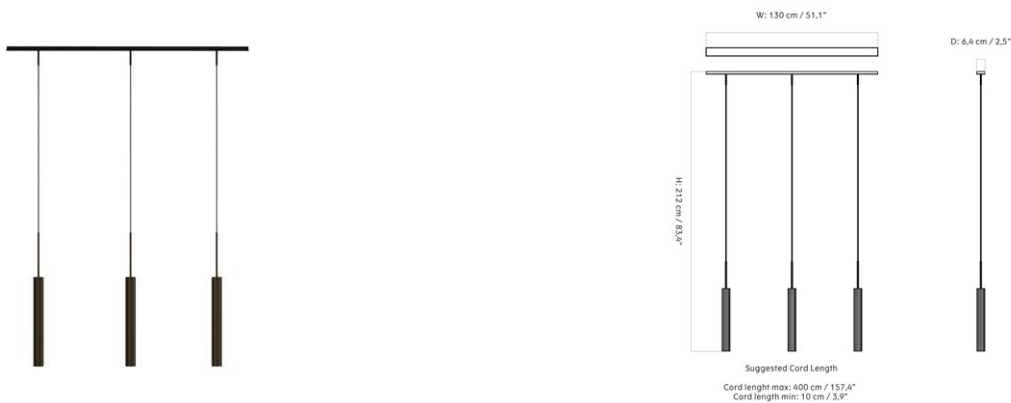

TUBULAIRE RAIL PENDANT 3
Designed by *Kroeyer-Saetter-Lassen*

MASTER SKU 1782829PIM
COLLI 1
DIMENSIONS H: 212 cm W: 130 cm
D: 6.4 cm

CARE INSTRUCTIONS

Discover our product care guide for comprehensive care instructions. Find more information in the dedicated product fact sheet for this product.

DESCRIPTION

STOCK OPTION

SKU	VARIANT	INCL. VAT EUR	EXCL. VAT EUR
1782829	Anodized Bronzed	920,00	769,86