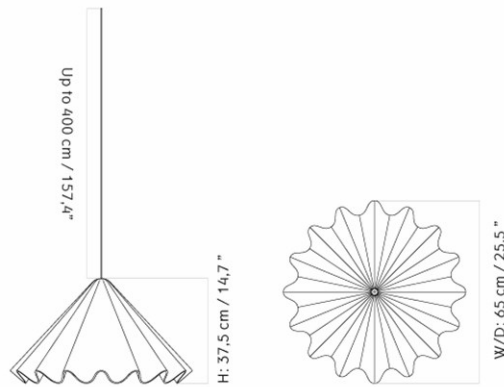

DESCRIPTION

Find more information in the dedicated product fact sheet for this product.

SKU	INCL. VAT EUR	EXCL. VAT EUR
1470639	105,00	87,86

LIGHTING

Ceiling Lamps

PENDANTS

DANCING PENDANT, Ø65 CM / 25.59"

Designed by *Iskos-Berlin*