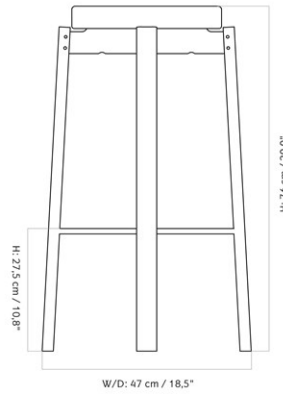

PASSAGE BAR STOOL, WALNUT BASE, UPHOLSTERED SEAT, STEEL RING

Designed by *Kroeyer-Saetter-Lassen*

MASTER SKU	1513400PIM	
COLLI	1	
DIMENSIONS	H: 76 cm	W: 47 cm
	D: 47 cm	
	SH: 76 cm	SD: 33.5 cm

CARE INSTRUCTIONS