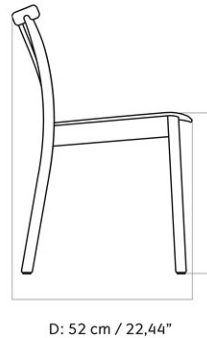

MERKUR DINING CHAIR, NATURAL OAK BASE AND BACK, UPHOLSTERED SEAT

Designed by *Skogstad & Wærnes*

MASTER SKU	1301000PIM		
COLLI	1		
DIMENSIONS	H: 78 cm	W: 46 cm	
	D: 52 cm		
	SH: 46 cm	SD: 42 cm	

CARE INSTRUCTIONS

Discover our product care guide for comprehensive care instructions.

[Download](#)

DESCRIPTION

Find more information in the dedicated product fact sheet for this product.

SPEC OPTIONS

MASTER SKU	VARIANT	INCL. VAT EUR	EXCL. VAT EUR
1301000PIM	Price Category - PC0T <i>Audo Bouclé, Audo / Autumn, Kvadrat</i>	740,00	619,23
1301000PIM	Price Category - PC1T <i>Barnum Bouclé, Audo / Champion, JAB / Illusion, Nevotex / Hot Madison, JAB / Maple, Kvadrat / Remix, Kvadrat / Re-wool, Kvadrat / Logan, Yarn Collective</i>	805,00	673,62
1301000PIM	Price Category - PC2T <i>Canvas 2, Kvadrat / Clay, Sahco, Kvadrat / Fiord, Kvadrat / Hallingdal 65, Kvadrat / Moss, Sahco, Kvadrat / Reflect, Kvadrat / Savanna, Kvadrat / Steelcut Trio 3, Kvadrat / Avalon 2, Kvadrat / Oaxaca, Kvadrat / Keiga, Kvadrat</i>	870,00	728,02
1301000PIM	Price Category - PC3T <i>Arctic, Jab / Safire, Sahco, Kvadrat / Vidar 4, Kvadrat / Zero, Sahco, Kvadrat / Baru, Kvadrat / Cifrado, Kvadrat / Serpentine, Kvadrat</i>	940,00	786,59
1301000PIM	Price Category - PC4T <i>Cabanon Soft, Designers Guild / Grand Mohair, Danish Art Weaving / Lupo, Dedar</i>	1.035,00	866,09
1301000PIM	Price Category - PC0L <i>Sierra, Camo</i>	885,00	740,57
1301000PIM	Price Category - PC1L <i>Dakar, Nevotex / Envy, Sørensen / Ultra, Sørensen</i>	940,00	786,59
1301000PIM	Price Category - PC2L <i>Dunes, Sørensen / Nuance, Sørensen</i>	965,00	807,51
1301000PIM	Price Category - PC3L	1.060,00	887,01
1301000PIM	Price Category - PC4L	1.205,00	1.008,34