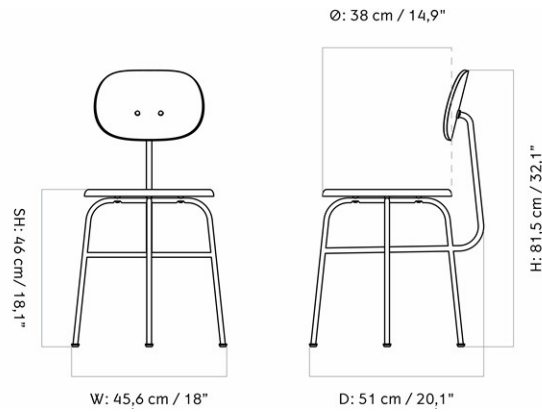

AFTERROOM DINING CHAIR PLUS, BLACK BASE, UPHOLSTERED SEAT, VENEER BACK

Designed by *Afteroom*

MASTER SKU	8482000PIM	
COLLI	1	
DIMENSIONS	H: 81.5 cm	W: 45.5 cm
	D: 51 cm	
	SH: 46 cm	SD: 38 cm

CARE INSTRUCTIONS

Discover our product care guide for comprehensive care instructions.

[Download](#)

Find more information in the dedicated product fact sheet for this product.

DESCRIPTION

SPEC OPTIONS

MASTER SKU	VARIANT	INCL. VAT EUR	EXCL. VAT EUR
8482000PIM	Price Category - PC0T <i>Audo Bouclé, Audó / Autumn, Kvadrat</i>	565,00	472,79
8482000PIM	Price Category - PC1T <i>Barnum Bouclé, Audó / Champion, JAB / Illusion, Nevotex / Hot Madison, JAB / Maple, Kvadrat / Remix, Kvadrat / Re-wool, Kvadrat / Logan, Yarn Collective</i>	605,00	506,26
8482000PIM	Price Category - PC2T <i>Canvas 2, Kvadrat / Clay, Sahco, Kvadrat / Fiord, Kvadrat / Hallingdal 65, Kvadrat / Moss, Sahco, Kvadrat / Reflect, Kvadrat / Savanna, Kvadrat / Steelcut Trio 3, Kvadrat / Avalon 2, Kvadrat / Oaxaca, Kvadrat / Keiga, Kvadrat</i>	655,00	548,10
8482000PIM	Price Category - PC3T <i>Arctic, Jab / Safire, Sahco, Kvadrat / Vidar 4, Kvadrat / Zero, Sahco, Kvadrat / Baru, Kvadrat / Cifrado, Kvadrat / Serpentine, Kvadrat</i>	685,00	573,21
8482000PIM	Price Category - PC4T <i>Cabanon Soft, Designers Guild / Grand Mohair, Danish Art Weaving / Lupo, Dedar</i>	710,00	594,13
8482000PIM	Price Category - PC0L <i>Sierra, Camo</i>	670,00	560,66
8482000PIM	Price Category - PC1L <i>Dakar, Nevotex / Envy, Sørensen / Ultra, Sørensen</i>	695,00	581,58
8482000PIM	Price Category - PC2L <i>Dunes, Sørensen / Nuance, Sørensen</i>	725,00	606,68
8482000PIM	Price Category - PC3L	780,00	652,70
8482000PIM	Price Category - PC4L	820,00	686,18