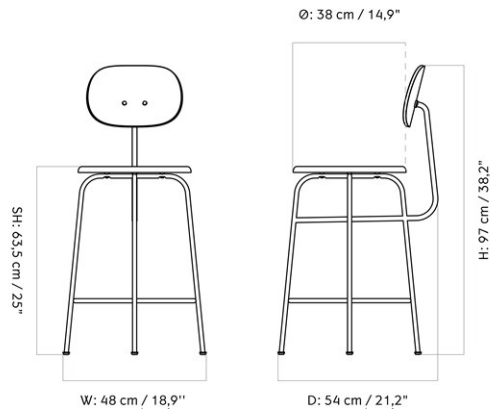

AFTERROOM COUNTER CHAIR PLUS, BLACK BASE, UPHOLSTERED SEAT, VENEER BACK

Designed by *Afteroom*

MASTER SKU	8484000PIM	
COLLI	1	
DIMENSIONS	H: 97 cm	W: 48 cm
	D: 54 cm	
	SH: 64 cm	SD: 38 cm

CARE INSTRUCTIONS

Discover our product care guide for comprehensive care instructions.

[Download](#)

DESCRIPTION

Find more information in the dedicated product fact sheet for this product.

SPEC OPTIONS

MASTER SKU	VARIANT	INCL. VAT EUR	EXCL. VAT EUR
8484000PIM	Price Category - PC0T <i>Audo Bouclé, Audo / Autumn, Kvadrat</i>	630,00	527,18
8484000PIM	Price Category - PC1T <i>Barnum Bouclé, Audo / Champion, JAB / Illusion, Nevotex / Hot Madison, JAB / Maple, Kvadrat / Remix, Kvadrat / Re-wool, Kvadrat / Logan, Yarn Collective</i>	685,00	573,21
8484000PIM	Price Category - PC2T <i>Canvas 2, Kvadrat / Clay, Sahco, Kvadrat / Fiord, Kvadrat / Hallingdal 65, Kvadrat / Moss, Sahco, Kvadrat / Reflect, Kvadrat / Savanna, Kvadrat / Steelcut Trio 3, Kvadrat / Avalon 2, Kvadrat / Oaxaca, Kvadrat / Keiga, Kvadrat</i>	725,00	606,68
8484000PIM	Price Category - PC3T <i>Arctic, Jab / Safire, Sahco, Kvadrat / Vidar 4, Kvadrat / Zero, Sahco, Kvadrat / Baru, Kvadrat / Cifrado, Kvadrat / Serpentine, Kvadrat</i>	750,00	627,60
8484000PIM	Price Category - PC4T <i>Cabanon Soft, Designers Guild / Grand Mohair, Danish Art Weaving / Lupo, Dedar</i>	790,00	661,07
8484000PIM	Price Category - PC0L <i>Sierra, Camo</i>	725,00	606,68
8484000PIM	Price Category - PC1L <i>Dakar, Nevotex / Envy, Sørensen / Ultra, Sørensen</i>	765,00	640,15
8484000PIM	Price Category - PC2L <i>Dunes, Sørensen / Nuance, Sørensen</i>	790,00	661,07
8484000PIM	Price Category - PC3L	845,00	707,10
8484000PIM	Price Category - PC4L	900,00	753,12