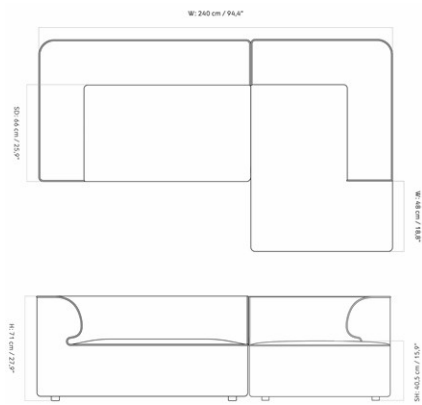

EAVE MODULAR SOFA 96, 2 SEATER, CONFIGURATION 5

Designed by *Norm Architects*

MASTER SKU	9987420PIM
COLLI	1
DIMENSIONS	H: 71 cm W: 240 cm D: 144 cm SH: 40.5 cm SD: 66 cm AH: 71 cm

CARE INSTRUCTIONS

Discover our product care guide for comprehensive care instructions.

[Download](#)

DESCRIPTION

Find more information in the dedicated product fact sheet for this product.

SPEC OPTIONS

MASTER SKU	VARIANT	INCL. VAT EUR	EXCL. VAT EUR
9987420PIM	Price Category - PC0T <i>Audo Bouclé, Audo / Autumn, Kvadrat</i>	4.155,00	3.476,90
9987420PIM	Price Category - PC1T <i>Barnum Bouclé, Audo / Champion, JAB / Illusion, Nevotex / Hot Madison, JAB / Maple, Kvadrat / Remix, Kvadrat / Re-wool, Kvadrat / Logan, Yarn Collective</i>	4.630,00	3.874,38
9987420PIM	Price Category - PC2T <i>Canvas 2, Kvadrat / Clay, Sahco, Kvadrat / Fiord, Kvadrat / Hallingdal 65, Kvadrat / Moss, Sahco, Kvadrat / Reflect, Kvadrat / Savanna, Kvadrat / Steelcut Trio 3, Kvadrat / Avalon 2, Kvadrat / Oaxaca, Kvadrat / Keiga, Kvadrat</i>	5.170,00	4.326,26
9987420PIM	Price Category - PC3T <i>Arctic, Jab / Safire, Sahco, Kvadrat / Vidar 4, Kvadrat / Zero, Sahco, Kvadrat / Baru, Kvadrat / Cifrado, Kvadrat / Serpentine, Kvadrat</i>	5.710,00	4.778,13
9987420PIM	Price Category - PC4T <i>Grand Mohair, Danish Art Weaving / Luþo, Dedar</i>	6.250,00	5.230,00