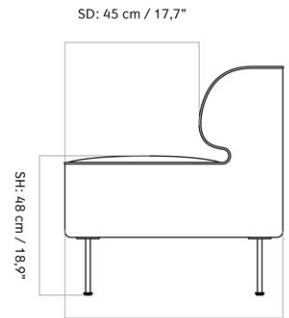

SD: 45 cm / 17.7"

SH: 48 cm / 18.9"

D: 75 cm / 29.5"

MASTER SKU	9971000PIM	CARE INSTRUCTIONS	Discover our product care guide for comprehensive care instructions.
COLLI	1		
DIMENSIONS	H: 79 cm W: 200 cm	DESCRIPTION	Download
	D: 75 cm SH: 48 cm SD: 45 cm		Find more information in the dedicated product fact sheet for this product.

SPEC OPTIONS

MASTER SKU	VARIANT	INCL. VAT EUR	EXCL. VAT EUR
9971000PIM	Price Category - PC0T <i>Audo Bouclé, Audo / Autumn, Kvadrat</i>	2.230,00	1.866,06
9971000PIM	Price Category - PC1T <i>Barnum Bouclé, Audo / Champion, JAB / Illusion, Nevotex / Hot Madison, JAB / Maple, Kvadrat / Remix, Kvadrat / Re-wool, Kvadrat / Logan, Yarn Collective</i>	2.565,00	2.146,39
9971000PIM	Price Category - PC2T <i>Canvas 2, Kvadrat / Clay, Sahco, Kvadrat / Fiord, Kvadrat / Hallingdal 65, Kvadrat / Moss, Sahco, Kvadrat / Reflect, Kvadrat / Savanna, Kvadrat / Steelcut Trio 3, Kvadrat / Avalon 2, Kvadrat / Oaxaca, Kvadrat / Keiga, Kvadrat</i>	3.490,00	2.920,43
9971000PIM	Price Category - PC3T <i>Arctic, Jab / Safire, Sahco, Kvadrat / Vidar 4, Kvadrat / Zero, Sahco, Kvadrat / Baru, Kvadrat / Cifrado, Kvadrat / Serpentine, Kvadrat</i>	3.890,00	3.255,15
9971000PIM	Price Category - PC4T <i>Grand Mohair, Danish Art Weaving / Lupo, Dedar</i>	4.175,00	3.493,64