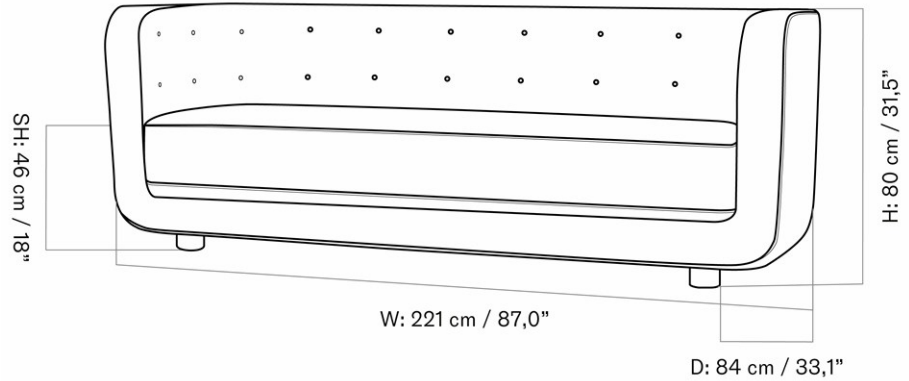

VILHELM SOFA

Designed by *Flemming Lassen*

MASTER SKU	1500700PIM	CARE INSTRUCTIONS	Discover our product care guide for comprehensive care instructions.
COLLI	1		Download
DIMENSIONS	H: 80 cm D: 88 cm SH: 45 cm AH: 80 cm	W: 217 cm SD: 60 cm	Find more information in the dedicated product fact sheet for this product.
		DESCRIPTION	

SPEC OPTIONS

MASTER SKU	VARIANT	INCL. VAT EUR	EXCL. VAT EUR
1500700PIM	Price Category - PC0T <i>Audo Bouclé, Audo</i>	5.625,00	4.707,00
1500700PIM	Price Category - PC1T <i>Barnum Bouclé, Audo / Champion, JAB / Illusion, Nevotex / Hot Madison, JAB / Maple, Kvadrat / Remix, Kvadrat / Re-wool, Kvadrat / Logan, Yarn Collective</i>	6.280,00	5.255,10
1500700PIM	Price Category - PC2T <i>Canvas 2, Kvadrat / Clay, Sahco, Kvadrat / Fiord, Kvadrat / Hallingdal 65, Kvadrat / Moss, Sahco, Kvadrat / Reflect, Kvadrat / Savanna, Kvadrat / Steelcut Trio 3, Kvadrat</i>	7.035,00	5.886,89
1500700PIM	Price Category - PC3T <i>Arctic, Jab / Safire, Sahco, Kvadrat / Vidar 4, Kvadrat / Zero, Sahco, Kvadrat / Baru, Kvadrat / Cifrado, Kvadrat / Serpentine, Kvadrat</i>	7.690,00	6.434,99
1500700PIM	Price Category - PC4T <i>Grand Mohair, Danish Art Weaving / Lupo, Dedar</i>	8.430,00	7.054,22
1500700PIM	Price Category - PC1L <i>Dakar, Nevotex / Envy, Sørensen / Ultra, Sørensen</i>	15.530,00	12.995,50
1500700PIM	Price Category - PC2L <i>Dunes, Sørensen / Nuance, Sørensen</i>	17.595,00	14.723,50
1500700PIM	Price Category - PC3L <i>Sheepskin Curly, Skandilock</i>	19.460,00	16.284,13
1500700PIM	Price Category - PC4L	21.450,00	17.949,36