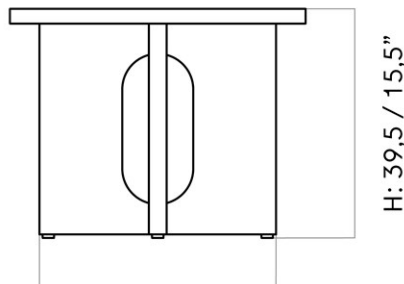

ANDROGYNE SIDE TABLE, Ø50 CM / 19.7", WOOD BASE, MARBLE TABLETOP

Designed by *Danielle Siggerud*

W: 35,5 cm / 14"

H: 39,5 / 15,5"