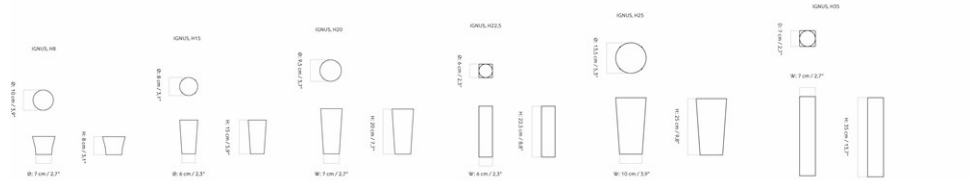

IGNUS FLAMELESS CANDLE

Designed by *Audo*

MASTER SKU
COLLI

443000PIM
2-4

CARE INSTRUCTIONS

Discover our product care guide for comprehensive care instructions.

[Download](#)

DESCRIPTION

Find more information in the dedicated product fact sheet for this product.

STOCK OPTION

SKU	VARIANT	COLLI	INCL. VAT EUR	EXCL. VAT EUR
4434639	H35 cm	2	115,00	96,23
4433639	H25 cm	2	115,00	96,23
4432639	H22,5 cm	4	70,00	58,58
4431639	H20 cm	4	70,00	58,58
4430639	H15 cm	4	70,00	58,58
4429639	H8 cm	4	55,00	46,02