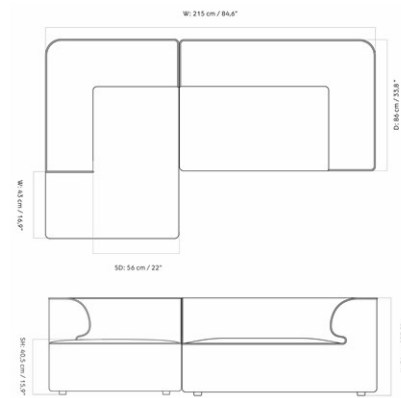

EAVE MODULAR SOFA 86, 2 SEATER, CONFIGURATION 6

Designed by *Norm Architects*

MASTER SKU	9986320PIM
COLLI	1
DIMENSIONS	H: 71 cm W: 215 cm
	D: 129 cm
	SH: 40.5 cm SD: 56 cm
	AH: 71 cm

CARE INSTRUCTIONS

Discover our product care guide for comprehensive care instructions.

[Download](#)

DESCRIPTION

Find more information in the dedicated product fact sheet for this product.

SPEC OPTIONS

MASTER SKU	VARIANT	INCL. VAT EUR	EXCL. VAT EUR
9986320PIM	Price Category - PC4T <i>Grand Mohair, Danish Art Weaving / Lupo, Dedar</i>	5.735,00	4.799,05
9986320PIM	Price Category - PC3T <i>Arctic, Jab / Safire, Sahco, Kvadrat / Vidar 4, Kvadrat / Zero, Sahco, Kvadrat / Baru, Kvadrat / Cifrado, Kvadrat / Serpentine, Kvadrat</i>	5.195,00	4.347,18
9986320PIM	Price Category - PC2T <i>Canvas 2, Kvadrat / Clay, Sahco, Kvadrat / Fiord, Kvadrat / Hallingdal 65, Kvadrat / Moss, Sahco, Kvadrat / Reflect, Kvadrat / Savanna, Kvadrat / Steelcut Trio 3, Kvadrat / Avalon 2, Kvadrat / Oaxaca, Kvadrat / Keiga, Kvadrat</i>	4.655,00	3.895,30
9986320PIM	Price Category - PC1T <i>Barnum Bouclé, Audo / Champion, JAB / Illusion, Nevotex / Hot Madison, JAB / Maple, Kvadrat / Remix, Kvadrat / Re-wool, Kvadrat / Logan, Yarn Collective</i>	4.120,00	3.447,62
9986320PIM	Price Category - PC0T <i>Audo Bouclé, Audo / Autumn, Kvadrat</i>	3.645,00	3.050,14