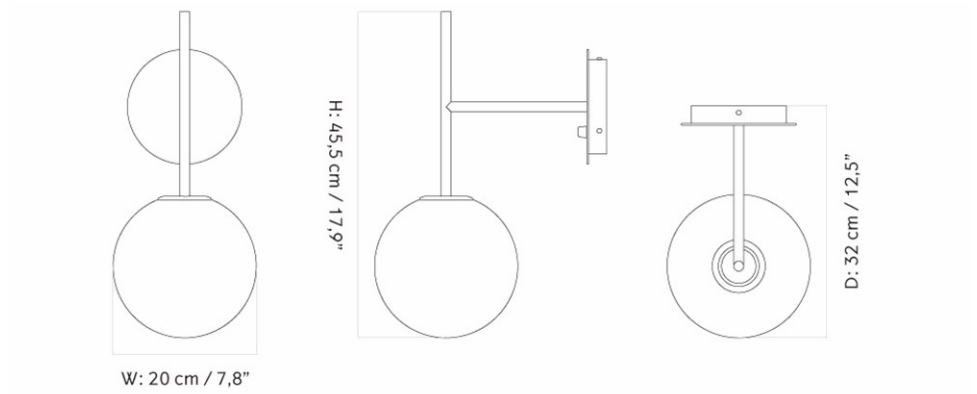

TR BULB SUSPENDED WALL LAMP

Designed by *Tim Rundle*

MASTER SKU
COLLI
DIMENSIONS

1486800PIM
1
H: 45.5 cm   W: 20 cm
D: 32 cm

CARE INSTRUCTIONS

Discover our product care guide for comprehensive care instructions.

[Download](#)

DESCRIPTION

Find more information in the dedicated product fact sheet for this product.

STOCK OPTION

SKU	VARIANT	INCL. VAT EUR	EXCL. VAT EUR
1466839	Brushed Brass - NEW	440,00	368,19