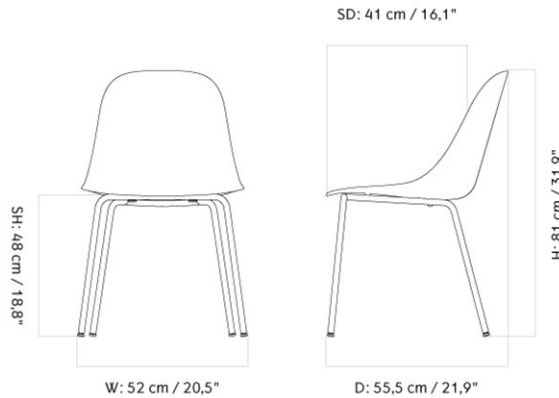

HARBOUR SIDE DINING CHAIR, STEEL BASE, UPHOLSTERED SHELL

Designed by *Norm Architects*

MASTER SKU	9394000PIM	
COLLI	1	
DIMENSIONS	H: 81 cm	W: 52 cm
	D: 55.5 cm	
	SH: 48 cm	SD: 41 cm

CARE INSTRUCTIONS

Discover our product care guide for comprehensive care instructions.

[Download](#)

Find more information in the dedicated product fact sheet for this product.

DESCRIPTION

SPEC OPTIONS

MASTER SKU	VARIANT	INCL. VAT EUR	EXCL. VAT EUR
9394000PIM	Price Category - PC0T <i>Audo Bouclé, Audo / Autumn, Kvadrat</i>	535,00	447,69
9394000PIM	Price Category - PC1T <i>Barnum Bouclé, Audo / Champion, JAB / Illusion, Nevotex / Hot Madison, JAB / Maple, Kvadrat / Remix, Kvadrat / Re-wool, Kvadrat / Logan, Yarn Collective</i>	605,00	506,26
9394000PIM	Price Category - PC2T <i>Canvas 2, Kvadrat / Clay, Sahco, Kvadrat / Fiord, Kvadrat / Hallingdal 65, Kvadrat / Moss, Sahco, Kvadrat / Reflect, Kvadrat / Savanna, Kvadrat / Steelcut Trio 3, Kvadrat / Oaxaca, Kvadrat / Keiga, Kvadrat</i>	780,00	652,70
9394000PIM	Price Category - PC3T <i>Arctic, Jab / Safire, Sahco, Kvadrat / Vidar 4, Kvadrat / Zero, Sahco, Kvadrat / Baru, Kvadrat / Cifrado, Kvadrat / Serpentine, Kvadrat</i>	950,00	794,96
9394000PIM	Price Category - PC4T <i>Grand Mohair, Danish Art Weaving / Lupo, Dedar</i>	965,00	807,51
9394000PIM	Price Category - PC0L <i>Sierra, Camo</i>	805,00	673,62
9394000PIM	Price Category - PC1L <i>Dakar, Nevotex / Ultra, Sørensen</i>	910,00	761,49
9394000PIM	Price Category - PC2L <i>Dunes, Sørensen / Nuance, Sørensen</i>	1.060,00	887,01
9394000PIM	Price Category - PC3L	1.275,00	1.066,92
9394000PIM	Price Category - PC4L	1.745,00	1.460,22