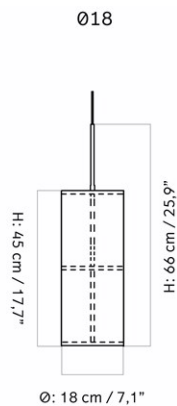

HASHIRA PENDANT, SINGLE, Ø18 CM / 7"

Designed by *Norm Architects*

MASTER SKU
COLLI
DIMENSIONS

1510030PIM
1-2
H: 60 cm   W: 18 cm
Ø: 18, cm

CARE INSTRUCTIONS

Discover our product care guide for comprehensive care instructions.

[Download](#)

DESCRIPTION

Find more information in the dedicated product fact sheet for this product.

STOCK OPTION

SKU	VARIANT	COLLI	INCL. VAT EUR	EXCL. VAT EUR
1502699	Raw	2	375,00	313,80