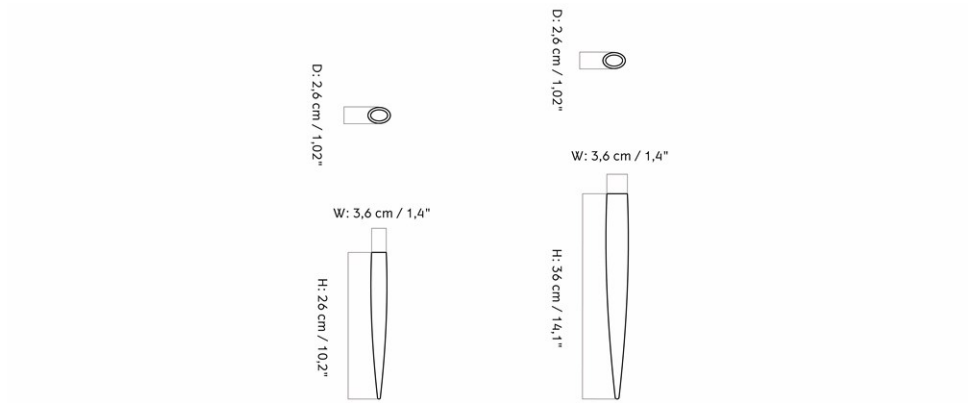

HYDROUS WATERING STICK

Designed by *Audo*

MASTER SKU
COLLI

3720000PIM
4

CARE INSTRUCTIONS

Discover our product care guide for comprehensive care instructions.

[Download](#)

DESCRIPTION

Find more information in the dedicated product fact sheet for this product.

STOCK OPTION

SKU	VARIANT	INCL. VAT EUR	EXCL. VAT EUR
3721649	H36 cm	45,00	37,66
3720649	H26 cm	34,00	28,45