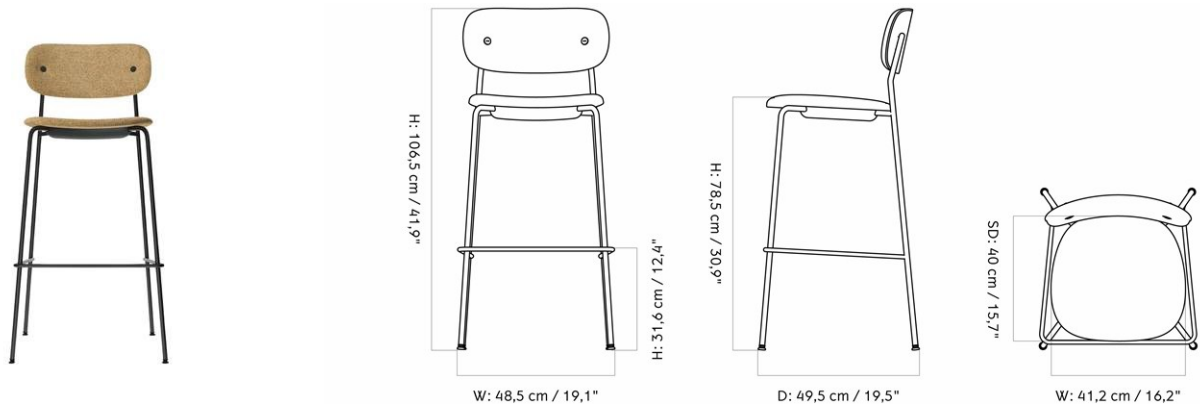

CO BAR CHAIR, UPHOLSTERED SEAT AND BACK

Designed by *Norm Architects*

MASTER SKU	1182000PIM	CARE INSTRUCTIONS	Discover our product care guide for comprehensive care instructions.
COLLI	1		Download
DIMENSIONS	H: 104.5 cm W: 50.9 cm	DESCRIPTION	Find more information in the dedicated product fact sheet for this product.
	D: 51 cm SH: 78.5 cm SD: 39.5 cm		