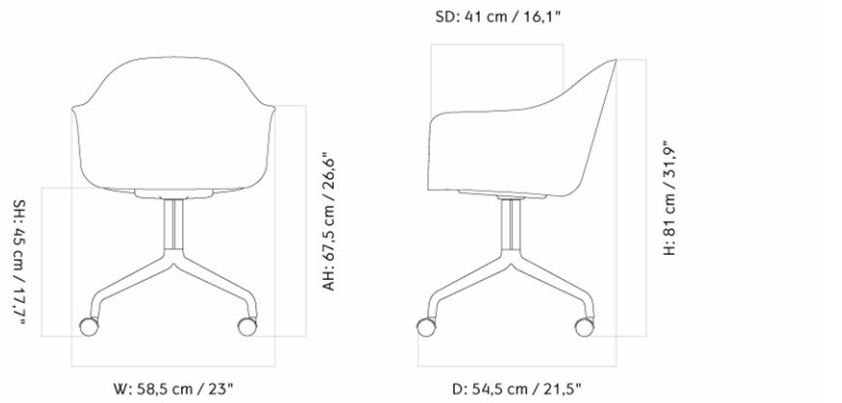

MASTER SKU	8202000PIM		
COLLI	1		
DIMENSIONS	H: 78 cm	W: 47.5 cm	
	D: 50 cm		
	SH: 47.3 cm	SD: 36 cm	

CARE INSTRUCTIONS

Discover our product care guide for comprehensive care instructions.

[Download](#)

DESCRIPTION

HARBOUR SIDE DINING CHAIR, STEEL BASE, UPHOLSTERED SHELL

Designed by *Norm Architects*

MASTER SKU	9394000PIM	
COLLI	1	
DIMENSIONS	H: 81 cm	W: 52 cm
	D: 55.5 cm	
	SH: 48 cm	SD: 41 cm

CARE INSTRUCTIONS

Discover our product care guide for comprehensive care instructions.

HARBOUR DINING CHAIR, STAR BASE W/CASTERS, PLASTIC SHELL

Designed by *Norm Architects*

MASTER SKU	9391001PIM	
COLLI	1	
DIMENSIONS	H: 81 cm	W: 58.5 cm
	D: 54.5 cm	
	SH: 45 cm	SD: 41 cm
	AH: 67.5 cm	

CARE INSTRUCTIONS