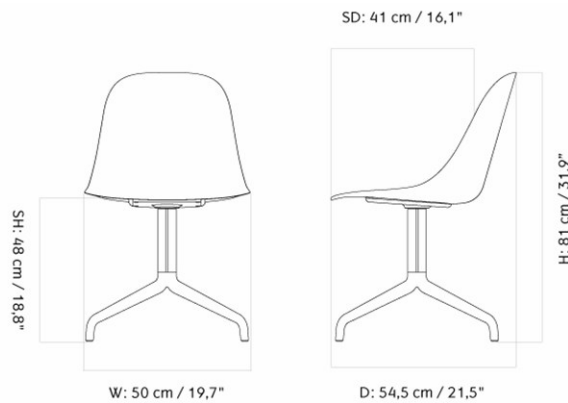

HARBOUR SIDE DINING CHAIR, STAR BASE W/SWIVEL, UPHOLSTERED SHELL

Designed by *Norm Architects*

MASTER SKU	9396000PIM	
COLLI	1	
DIMENSIONS	H: 81 cm	W: 50 cm
	D: 54.5 cm	
	SH: 48 cm	SD: 41 cm

CARE INSTRUCTIONS

Discover our product care guide for comprehensive care instructions.

[Download](#)

Find more information in the dedicated product fact sheet for this product.

DESCRIPTION

SPEC OPTIONS

MASTER SKU	VARIANT	INCL. VAT EUR	EXCL. VAT EUR
9396000PIM	Price Category - PC0T <i>Audo Bouclé, Audo / Autumn, Kvadrat</i>	765,00	640,15
9396000PIM	Price Category - PC1T <i>Barnum Bouclé, Audo / Champion, JAB / Illusion, Nevotex / Hot Madison, JAB / Maple, Kvadrat / Remix, Kvadrat / Re-wool, Kvadrat / Logan, Yarn Collective</i>	860,00	719,65
9396000PIM	Price Category - PC2T <i>Canvas 2, Kvadrat / Clay, Sahco, Kvadrat / Fiord, Kvadrat / Hallingdal 65, Kvadrat / Moss, Sahco, Kvadrat / Reflect, Kvadrat / Savanna, Kvadrat / Steelcut Trio 3, Kvadrat / Oaxaca, Kvadrat / Keiga, Kvadrat</i>	1.125,00	941,40
9396000PIM	Price Category - PC3T <i>Arctic, Jab / Safire, Sahco, Kvadrat / Vidar 4, Kvadrat / Zero, Sahco, Kvadrat / Baru, Kvadrat / Cifrado, Kvadrat / Serpentine, Kvadrat</i>	1.330,00	1.112,94
9396000PIM	Price Category - PC4T <i>Grand Mohair, Danish Art Weaving / Lupo, Dedar</i>	1.420,00	1.188,26
9396000PIM	Price Category - PC0L <i>Sierra, Camo</i>	1.290,00	1.079,47
9396000PIM	Price Category - PC1L <i>Dakar, Nevotex / Ultra, Sørensen</i>	1.315,00	1.100,39
9396000PIM	Price Category - PC2L <i>Dunes, Sørensen / Nuance, Sørensen</i>	1.490,00	1.246,83
9396000PIM	Price Category - PC3L	1.800,00	1.506,24
9396000PIM	Price Category - PC4L	2.455,00	2.054,34