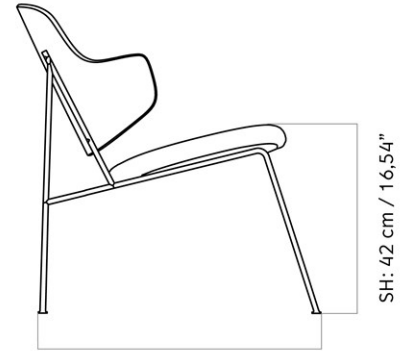

THE PENGUIN LOUNGE CHAIR, UPHOLSTERED SEAT, NATURAL OAK BACK
 Designed by *Ib Kofod-Larsen Design*

W: 56 cm / 22,05"

D: 64 cm / 25,2"

MASTER SKU	1202000PIM
COLLI	1
DIMENSIONS	H: 74 cm W: 56 cm
	D: 64 cm
	SH: 42 cm SD: 44.5 cm
	AH: 62.5 cm