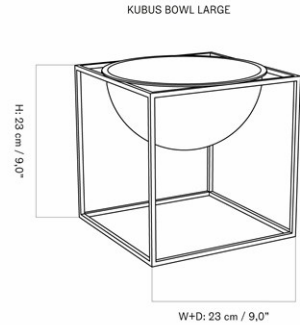

KUBUS BOWL

Designed by *Søren Lassen*

MASTER SKU
COLLI

BL2000PIM
2-4

CARE INSTRUCTIONS

Discover our product care guide for comprehensive care instructions.

[Download](#)

DESCRIPTION

Find more information in the dedicated product fact sheet for this product.

STOCK OPTION

SKU	VARIANT	COLLI	INCL. VAT EUR	EXCL. VAT EUR
BL20701	Small - Gold Plated	2	255,00	213,38
BL23702	Large - Gold Plated	4	525,00	439,32
BL23701	Small - Gold Plated	4	255,00	213,38
BL23102	Large - White	4	320,00	267,78
BL23101	Small - White	4	180,00	150,62
BL23002	Large - Black	4	320,00	267,78
BL23001	Small - Black	4	180,00	150,62
BL20702	Large - Gold Plated	2	525,00	439,32
BL20700	Mini - Gold Plated	4	105,00	87,86
BL20102	Large - White	2	320,00	267,78
BL20101	Small - White	2	180,00	150,62
BL20100	Mini - White	4	90,00	75,31
BL20002	Large - Black	2	320,00	267,78
BL20001	Small - Black	2	180,00	150,62
BL20000	Mini - Black	4	90,00	75,31