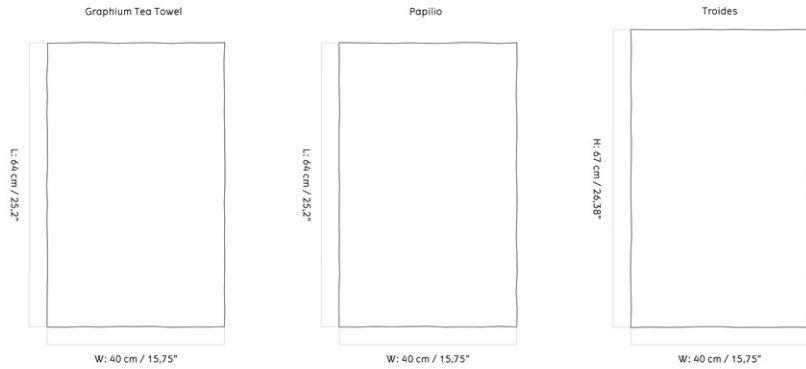

TEA TOWEL COLLECTION

Designed by *Mathias & Alexander og Marie Louise Rosh*

MASTER SKU
COLLI

2802000PIM
4

CARE INSTRUCTIONS

Discover our product care guide for comprehensive care instructions.

[Download](#)

DESCRIPTION

Find more information in the dedicated product fact sheet for this product.

STOCK OPTION

SKU	VARIANT	INCL. VAT EUR	EXCL. VAT EUR
2822619	Graphium - Ecrú	20,00	16,74
2812719	Troides - Indigo/White	20,00	16,74
2812389	Troides - Burnt Sienna/White	20,00	16,74
2802859	Papilio - Ochre/White	27,00	22,59
2802719	Papilio - Indigo/White	27,00	22,59
2802389	Papilio - Burnt Sienna/White	27,00	22,59