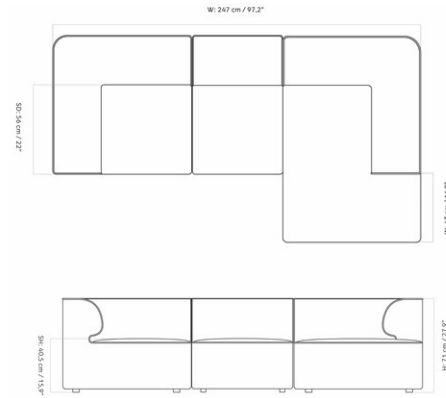

EAVE MODULAR SOFA 86, 3 SEATER, CONFIGURATION 11

Designed by *Norm Architects*

MASTER SKU	9986820PIM
COLLI	1
DIMENSIONS	H: 71 cm W: 247 cm
	D: 129 cm
	SH: 40.5 cm SD: 56 cm
	AH: 71 cm

CARE INSTRUCTIONS

Discover our product care guide for comprehensive care instructions.

[Download](#)

DESCRIPTION

Find more information in the dedicated product fact sheet for this product.

SPEC OPTIONS

MASTER SKU	VARIANT	INCL. VAT EUR	EXCL. VAT EUR
9986820PIM	Price Category - PC4T <i>Grand Mohair, Danish Art Weaving / Lupo, Dedar</i>	7.635,00	6.388,97
9986820PIM	Price Category - PC3T <i>Arctic, Jab / Safire, Sahco, Kvadrat / Vidar 4, Kvadrat / Zero, Sahco, Kvadrat / Baru, Kvadrat / Cifrado, Kvadrat / Serpentine, Kvadrat</i>	6.965,00	5.828,31
9986820PIM	Price Category - PC2T <i>Canvas 2, Kvadrat / Clay, Sahco, Kvadrat / Fiord, Kvadrat / Hallingdal 65, Kvadrat / Moss, Sahco, Kvadrat / Reflect, Kvadrat / Savanna, Kvadrat / Steelcut Trio 3, Kvadrat / Avalon 2, Kvadrat / Oaxaca, Kvadrat / Keiga, Kvadrat</i>	6.260,00	5.238,37
9986820PIM	Price Category - PC1T <i>Barnum Bouclé, Audo / Champion, JAB / Illusion, Nevotex / Hot Madison, JAB / Maple, Kvadrat / Remix, Kvadrat / Re-wool, Kvadrat / Logan, Yarn Collective</i>	5.170,00	4.326,26
9986820PIM	Price Category - PC0T <i>Audo Bouclé, Audo / Autumn, Kvadrat</i>	4.515,00	3.778,15