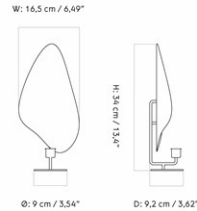

FLAMBEAU CANDLEHOLDER COLLECTION

Designed by *Kroeyer-Saetter-Lassen*

Table H30

Table H34

Wall H34

MASTER SKU
COLLI

4804000PIM
2

CARE INSTRUCTIONS

Discover our product care guide for comprehensive care instructions.

[Download](#)

DESCRIPTION

Find more information in the dedicated product fact sheet for this product.

STOCK OPTION

SKU	VARIANT	INCL. VAT EUR	EXCL. VAT EUR
4805859	Wall - 40 cm - Bronzed Brass/Grey	190,00	158,99
4803859	Table - 34 cm - Bronzed Brass/Grey	135,00	112,97
4807859	Wall - 34 cm - Bronzed Brass/Grey	95,00	79,50
4807539	Wall - 34 cm - Black/Polished Brass	125,00	104,60
4805539	Wall - 40 cm - Black/Polished Brass	190,00	158,99
4804859	Table - 30 cm - Bronzed Brass/Grey	135,00	112,97
4804539	Table - 30 cm - Black/Polished Brass	150,00	125,52
4803539	Table - 34 cm - Black/Polished Brass	180,00	150,62