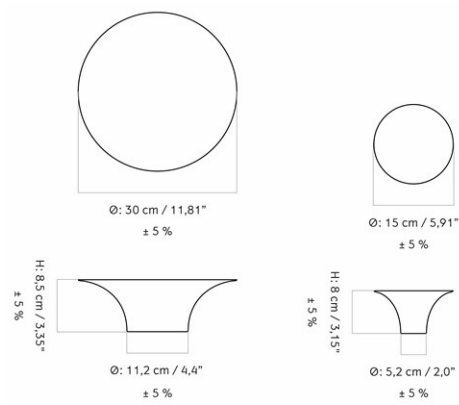

TRIPTYCH BOWL

Designed by *Audo*

MASTER SKU
COLLI

2040000PIM
1-2

CARE INSTRUCTIONS

Discover our product care guide for comprehensive care instructions.

[Download](#)

DESCRIPTION

Find more information in the dedicated product fact sheet for this product.

STOCK OPTION

SKU	VARIANT	COLLI	INCL. VAT EUR	EXCL. VAT EUR
2047939	Ø30 cm - Mocha	1	105,00	87,86
2045649	Ø15 cm - Crème	2	45,00	37,66