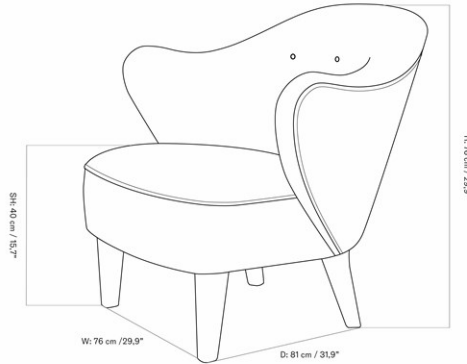

INGEBORG LOUNGE CHAIR, OAK BASE

Designed by *Flemming Lassen*

MASTER SKU	1500200PIM
COLLI	1
DIMENSIONS	H: 76 cm W: 76 cm
	D: 81 cm
	SH: 40 cm SD: 49 cm
	AH: 62 cm

CARE INSTRUCTIONS

Discover our product care guide for comprehensive care instructions.

[Download](#)

DESCRIPTION

Find more information in the dedicated product fact sheet for this product.

SPEC OPTIONS

MASTER SKU	VARIANT	INCL. VAT EUR	EXCL. VAT EUR
1500200PIM	Price Category - PC0T <i>Audo Bouclé, Audo / Autumn, Kvadrat</i>	2.470,00	2.066,90
1500200PIM	Price Category - PC1T <i>Barnum Bouclé, Audo / Champion, JAB / Illusion, Nevotex / Hot Madison, JAB / Maple, Kvadrat / Remix, Kvadrat / Re-wool, Kvadrat / Logan, Yarn Collective</i>	2.750,00	2.301,20
1500200PIM	Price Category - PC2T <i>Canvas 2, Kvadrat / Clay, Sahco, Kvadrat / Fiord, Kvadrat / Hallingdal 65, Kvadrat / Moss, Sahco, Kvadrat / Reflect, Kvadrat / Savanna, Kvadrat / Steelcut Trio 3, Kvadrat / Keiga, Kvadrat</i>	3.045,00	2.548,06
1500200PIM	Price Category - PC3T <i>Arctic, Jab / Safire, Sahco, Kvadrat / Vidar 4, Kvadrat / Zero, Sahco, Kvadrat / Baru, Kvadrat / Cifrado, Kvadrat / Serpentine, Kvadrat</i>	3.275,00	2.740,52
1500200PIM	Price Category - PC4T <i>Grand Mohair, Danish Art Weaving / Lupo, Dedar</i>	3.705,00	3.100,34
1500200PIM	Price Category - PC1L <i>Dakar, Nevotex / Envy, Sørensen / Ultra, Sørensen</i>	4.280,00	3.581,50
1500200PIM	Price Category - PC2L <i>Dunes, Sørensen / Nuance, Sørensen</i>	4.860,00	4.066,85
1500200PIM	Price Category - PC3L <i>Sheepskin Curly, Skandilock</i>	5.370,00	4.493,62
1500200PIM	Price Category - PC4L	5.880,00	4.920,38