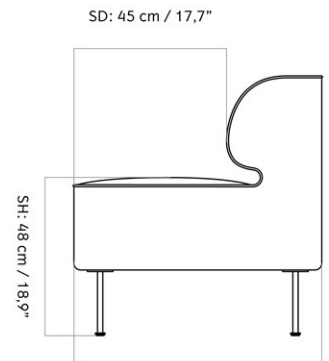

SD: 45 cm / 17,7"

SH: 48 cm / 18,9"

D: 75 cm / 29,5"

MASTER SKU	9970000PIM	CARE INSTRUCTIONS	Discover our product care guide for comprehensive care instructions.
COLLI	1		
DIMENSIONS	H: 79 cm W: 165 cm	DESCRIPTION	Download
	D: 75 cm SH: 48 cm SD: 45 cm		Find more information in the dedicated product fact sheet for this product.

SPEC OPTIONS

MASTER SKU	VARIANT	INCL. VAT EUR	EXCL. VAT EUR
9970000PIM	Price Category - PC0T <i>Audo Bouclé, Audo / Autumn, Kvadrat</i>	2.015,00	1.686,15
9970000PIM	Price Category - PC4T <i>Grand Mohair, Danish Art Weaving / Luþo, Dedar</i>	3.705,00	3.100,34
9970000PIM	Price Category - PC3T <i>Arctic, Jab / Safire, Sahco, Kvadrat / Vidar 4, Kvadrat / Zero, Sahco, Kvadrat / Baru, Kvadrat / Cifrado, Kvadrat / Serpentine, Kvadrat</i>	3.460,00	2.895,33
9970000PIM	Price Category - PC2T <i>Canvas 2, Kvadrat / Clay, Sahco, Kvadrat / Fiord, Kvadrat / Hallingdal 65, Kvadrat / Moss, Sahco, Kvadrat / Reflect, Kvadrat / Savanna, Kvadrat / Steelcut Trio 3, Kvadrat / Avalon 2, Kvadrat / Oaxaca, Kvadrat / Keiga, Kvadrat</i>	3.100,00	2.594,08
9970000PIM	Price Category - PC1T <i>Barnum Bouclé, Audo / Champion, JAB / Illusion, Nevotex / Hot Madison, JAB / Maple, Kvadrat / Remix, Kvadrat / Re-wool, Kvadrat / Logan, Yarn Collective</i>	2.310,00	1.933,01