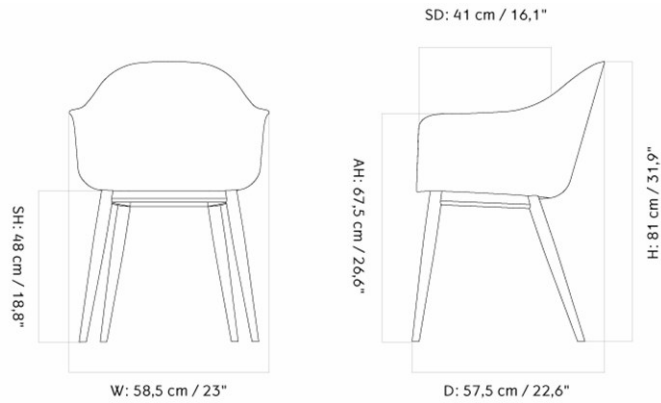

HARBOUR DINING CHAIR, OAK BASE, UPHOLSTERED SHELL

Designed by *Norm Architects*

MASTER SKU	9352000PIM
COLLI	1
DIMENSIONS	H: 81 cm W: 58.5 cm
	D: 57.5 cm
	SH: 48 cm SD: 41 cm
	AH: 67.5 cm

CARE INSTRUCTIONS

Discover our product care guide for comprehensive care instructions.

[Download](#)

Find more information in the dedicated product fact sheet for this product.

DESCRIPTION

SPEC OPTIONS

MASTER SKU	VARIANT	INCL. VAT EUR	EXCL. VAT EUR
9352000PIM	Price Category - PC0T <i>Audo Bouclé, Audo / Autumn, Kvadrat</i>	670,00	560,66
9352000PIM	Price Category - PC1T <i>Barnum Bouclé, Audo / Champion, JAB / Illusion, Nevotex / Hot Madison, JAB / Maple, Kvadrat / Remix, Kvadrat / Re-wool, Kvadrat / Logan, Yarn Collective</i>	790,00	661,07
9352000PIM	Price Category - PC2T <i>Canvas 2, Kvadrat / Clay, Sahco, Kvadrat / Fiord, Kvadrat / Hallingdal 65, Kvadrat / Moss, Sahco, Kvadrat / Reflect, Kvadrat / Savanna, Kvadrat / Steelcut Trio 3, Kvadrat / Oaxaca, Kvadrat / Keiga, Kvadrat</i>	1.020,00	853,54
9352000PIM	Price Category - PC3T <i>Arctic, Jab / Safire, Sahco, Kvadrat / Vidar 4, Kvadrat / Zero, Sahco, Kvadrat / Baru, Kvadrat / Cifrado, Kvadrat / Serpentine, Kvadrat</i>	1.220,00	1.020,90
9352000PIM	Price Category - PC4T <i>Grand Mohair, Danish Art Weaving / Lupo, Dedar</i>	1.300,00	1.087,84
9352000PIM	Price Category - PC0L <i>Sierra, Camo</i>	1.195,00	999,98
9352000PIM	Price Category - PC1L <i>Dakar, Nevotex / Ultra, Sørensen</i>	1.235,00	1.033,45
9352000PIM	Price Category - PC2L <i>Dunes, Sørensen / Nuance, Sørensen</i>	1.355,00	1.133,86
9352000PIM	Price Category - PC3L	1.650,00	1.380,72
9352000PIM	Price Category - PC4L	2.270,00	1.899,54