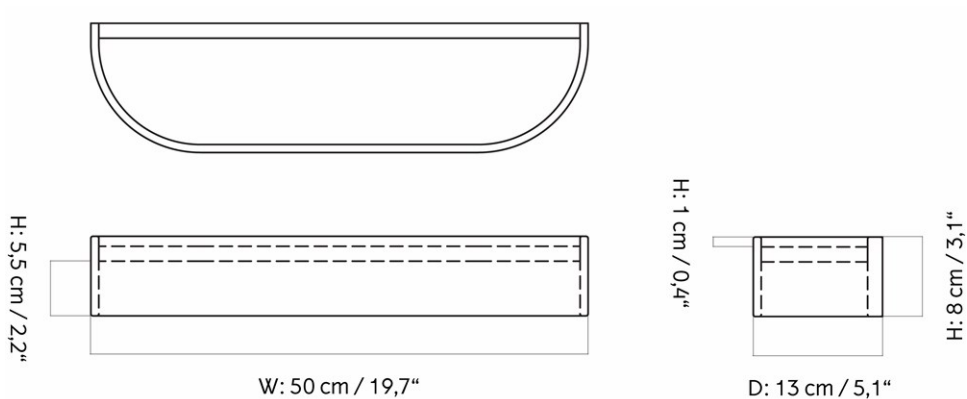

EPOCH SHELF, 50

Designed by *Nina Bruun*

MASTER SKU
COLLI
DIMENSIONS

6200000PIM
2
H: 8 cm
D: 13 cm
W: 50 cm

CARE INSTRUCTIONS

Discover our product care guide for comprehensive care instructions.

[Download](#)

DESCRIPTION

Find more information in the dedicated product fact sheet for this product.

STOCK OPTION

SKU	VARIANT	INCL. VAT EUR	EXCL. VAT EUR
6205849	Dark Stained Oak	185,00	154,81
6205039	Natural Oak	185,00	154,81