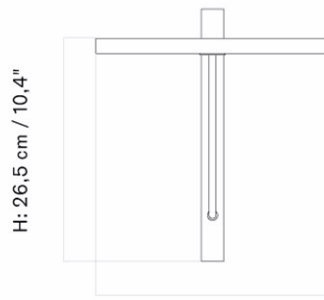

CORBEL SHELF

Designed by *Kroeyer-Saetter-Lassen*

W: 28 cm / 11"