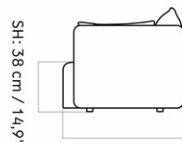

SH: 38 cm / 14.9"

D: 90 cm / 35.4"