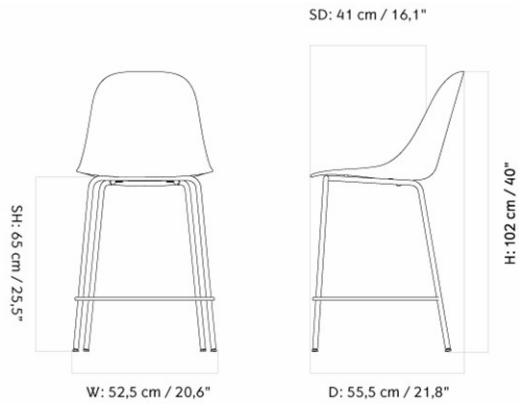

HARBOUR SIDE COUNTER CHAIR, PLASTIC SHELL

Designed by *Norm Architects*

MASTER SKU	9290100PIM		
COLLI	1		
DIMENSIONS	H: 102 cm	W: 52.5 cm	
	D: 55.5 cm		
	SH: 65 cm	SD: 41 cm	

CARE INSTRUCTIONS

Discover our product care guide for comprehensive care instructions.

[Download](#)

DESCRIPTION

Find more information in the dedicated product fact sheet for this product.

SPEC OPTIONS

MASTER SKU	VARIANT	INCL. VAT EUR	EXCL. VAT EUR
9290100PIM	Dependent On Selected Variant	430,00	359,82

QUICK SHIP

SKU	VARIANT	INCL. VAT EUR	EXCL. VAT EUR
9290100-0005ZZZZ	White, 9016	430,00	359,82
9290100-0003ZZZZ	Light Grey, 9002	430,00	359,82
9290100-0004ZZZZ	Olive, 7002	430,00	359,82
9290100-0002ZZZZ	Khaki, 1011	430,00	359,82
9290100-0001ZZZZ	Burned red, 8015	430,00	359,82
9290100-0000ZZZZ	Black, 9011	430,00	359,82