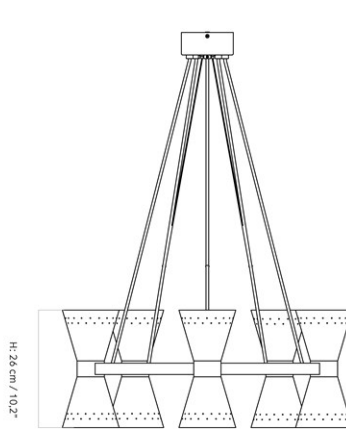

COLLECTOR CHANDELIER 5

Designed by *Bergboms*

MASTER SKU	1393001PIM	
COLLI	1	
DIMENSIONS	H: 26 cm	W: 66.5 cm
	D: 66.5 cm	
	Ø: 66.5, cm	

CARE INSTRUCTIONS

DESCRIPTION

Discover our product care guide for comprehensive care instructions. Find more information in the dedicated product fact sheet for this product.

STOCK OPTION

SKU	VARIANT	INCL. VAT EUR	EXCL. VAT EUR
1393649	Crème	1.505,00	1.259,38