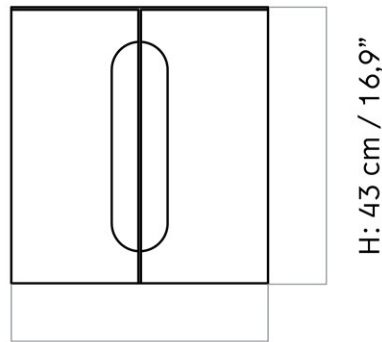

ANDROGYNE SIDE TABLE Ø40 CM / 15.8", STEEL BASE, STEEL TABLETOP

Designed by *Danielle Siggerud*

Ø: 40 cm / 15,75"