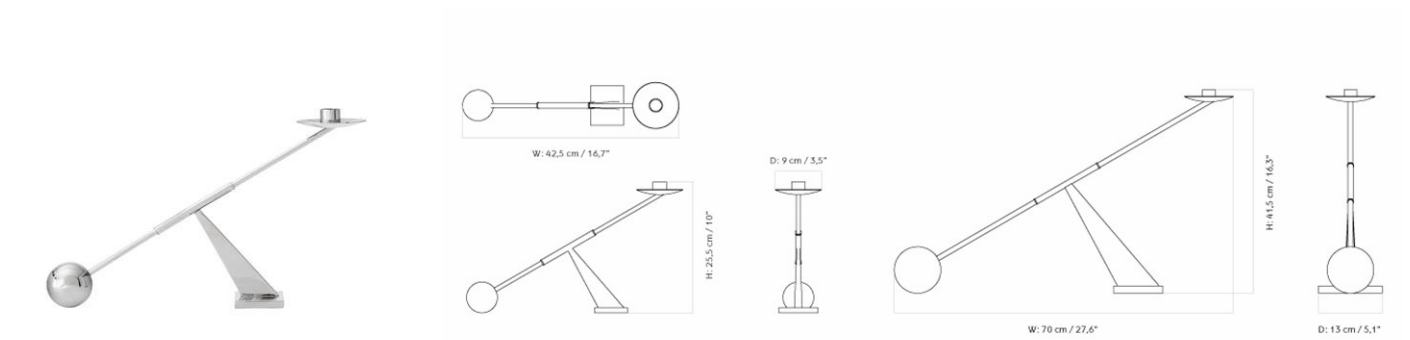

INTERCONNECT CANDLE HOLDER

Designed by *Colin King Studio LLC*

MASTER SKU
COLLI

4709000PIM
2

CARE INSTRUCTIONS

Discover our product care guide for comprehensive care instructions.

[Download](#)

DESCRIPTION

Find more information in the dedicated product fact sheet for this product.

STOCK OPTION

SKU	VARIANT	INCL. VAT EUR	EXCL. VAT EUR
4713859	Small - Bronzed Brass - NEW	335,00	280,33
4713539	Small - Black - NEW	230,00	192,46
4713039	Small - Stainless Steel - NEW	295,00	246,86
4709859	Large - Bronze -	505,00	422,58
4709839	Large - Polished Brass	495,00	414,22
4709539	Large - Black	350,00	292,88