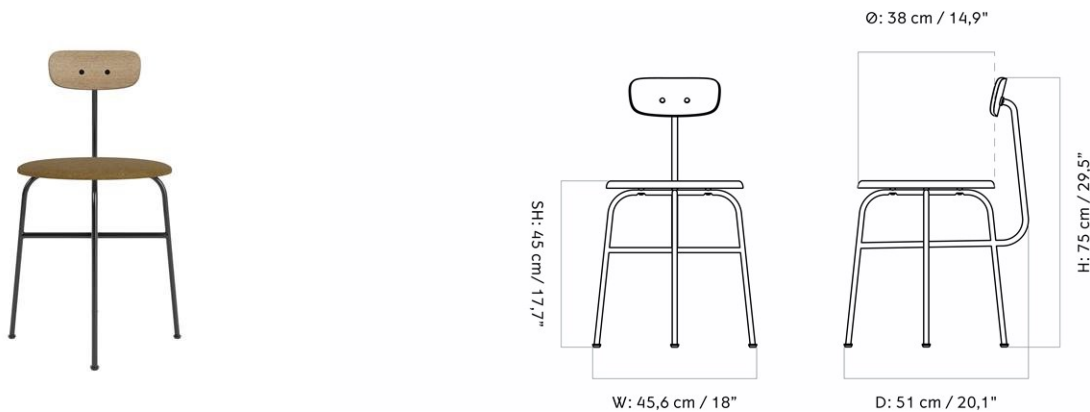

AFTERROOM DINING CHAIR, BLACK BASE, UPHOLSTERED SEAT, VENEER BACK

Designed by *Afteroom*

MASTER SKU	8481000PIM	
COLLI	1	
DIMENSIONS	H: 75 cm	W: 45.5 cm
	D: 51 cm	
	SH: 46 cm	SD: 38 cm

CARE INSTRUCTIONS

Discover our product care guide for comprehensive care instructions.