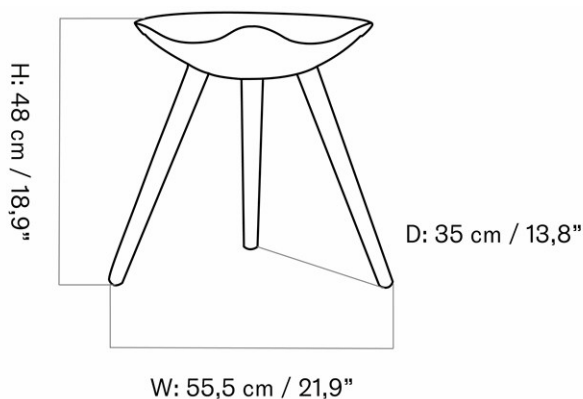

ML 42 STOOL

Designed by *Mogens Lassen*

MASTER SKU

BL41402PIM

COLLI

1

DIMENSIONS

H: 52 cm

W: 56 cm

D: 35 cm

SH: 48 cm

SD: 36 cm

CARE INSTRUCTIONS

Discover our product care guide for comprehensive care instructions.

DESCRIPTION

[Download](#)

Find more information in the dedicated product fact sheet for this product.

STOCK OPTION

SKU	VARIANT	INCL. VAT EUR	EXCL. VAT EUR
BL41011	Black Stained Beech	780,00	652,70
BL41111	Natural Oak	1.115,00	933,03
BL41411	Brown oiled oak	1.125,00	941,40