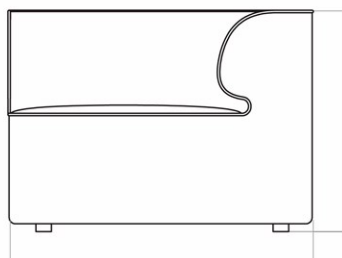

EAVE MODULAR SOFA 86, CORNER

Designed by *Norm Architects*

W: 86 cm / 33,8"