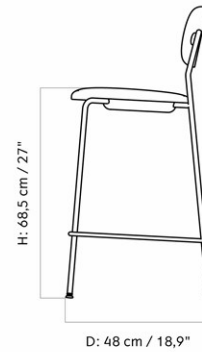

CO COUNTER CHAIR, UPHOLSTERED SEAT, OAK BACK

Designed by *Norm Architects*

MASTER SKU	1184000PIM		
COLLI	1		
DIMENSIONS	H: 94.5 cm	W: 49.5 cm	
	D: 49.5 cm		
	SH: 68.5 cm	SD: 39.5 cm	

CARE INSTRUCTIONS

Discover our product care guide for comprehensive care instructions.

[Download](#)

DESCRIPTION

Find more information in the dedicated product fact sheet for this product.

SPEC OPTIONS

MASTER SKU	VARIANT	INCL. VAT EUR	EXCL. VAT EUR
1184000PIM	Price Category - PC0T <i>Audo Bouclé, Audo / Autumn, Kvadrat</i>	510,00	426,77
1184000PIM	Price Category - PC1T <i>Barnum Bouclé, Audo / Champion, JAB / Illusion, Nevotex / Hot Madison, JAB / Maple, Kvadrat / Remix, Kvadrat / Re-wool, Kvadrat / Logan, Yarn Collective</i>	590,00	493,71
1184000PIM	Price Category - PC2T <i>Canvas 2, Kvadrat / Clay, Sahco, Kvadrat / Fiord, Kvadrat / Hallingdal 65, Kvadrat / Moss, Sahco, Kvadrat / Reflect, Kvadrat / Savanna, Kvadrat / Steelcut Trio 3, Kvadrat / Avalon 2, Kvadrat / Oaxaca, Kvadrat / Keiga, Kvadrat</i>	655,00	548,10
1184000PIM	Price Category - PC3T <i>Arctic, Jab / Safire, Sahco, Kvadrat / Vidar 4, Kvadrat / Zero, Sahco, Kvadrat / Baru, Kvadrat / Cifrado, Kvadrat / Serpentine, Kvadrat</i>	725,00	606,68
1184000PIM	Price Category - PC4T <i>Cabanon Soft, Designers Guild / Grand Mohair, Danish Art Weaving / Lupo, Dedar</i>	820,00	686,18
1184000PIM	Price Category - PC0L <i>Sierra, Camo</i>	575,00	481,16
1184000PIM	Price Category - PC1L <i>Dakar, Nevotex / Envy, Sørensen / Ultra, Sørensen</i>	630,00	527,18
1184000PIM	Price Category - PC2L <i>Dunes, Sørensen / Nuance, Sørensen</i>	725,00	606,68
1184000PIM	Price Category - PC3L	820,00	686,18
1184000PIM	Price Category - PC4L	995,00	832,62