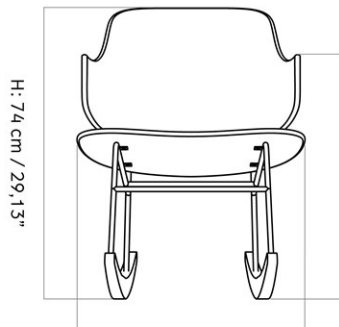

THE PENGUIN ROCKING CHAIR, WOODEN SEAT AND BACK
Designed by *Ib Kofod-Larsen Design*

W: 56 cm / 22,05"