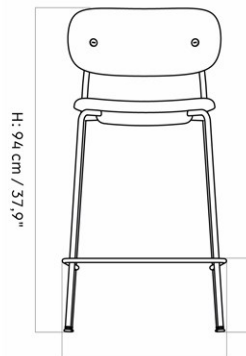

CO COUNTER CHAIR, UPHOLSTERED SEAT AND BACK

Designed by *Norm Architects*

MASTER SKU	1186000PIM
COLLI	1
DIMENSIONS	H: 96.5 cm W: 49.5 cm
	D: 49.5 cm
	SH: 68.5 cm SD: 39.5 cm

CARE INSTRUCTIONS

Discover our product care guide for comprehensive care instructions.

[Download](#)

DESCRIPTION

Find more information in the dedicated product fact sheet for this product.

SPEC OPTIONS

MASTER SKU	VARIANT	INCL. VAT EUR	EXCL. VAT EUR
1186000PIM	Price Category - PC0T <i>Audo Bouclé, Audo / Autumn, Kvadrat</i>	550,00	460,24
1186000PIM	Price Category - PC1T <i>Barnum Bouclé, Audo / Champion, JAB / Illusion, Nevotex / Hot Madison, JAB / Maple, Kvadrat / Remix, Kvadrat / Re-wool, Kvadrat / Logan, Yarn Collective</i>	630,00	527,18
1186000PIM	Price Category - PC2T <i>Canvas 2, Kvadrat / Clay, Sahco, Kvadrat / Fiord, Kvadrat / Hallingdal 65, Kvadrat / Moss, Sahco, Kvadrat / Reflect, Kvadrat / Savanna, Kvadrat / Steelcut Trio 3, Kvadrat / Avalon 2, Kvadrat / Oaxaca, Kvadrat / Keiga, Kvadrat</i>	725,00	606,68
1186000PIM	Price Category - PC3T <i>Arctic, Jab / Safire, Sahco, Kvadrat / Vidar 4, Kvadrat / Zero, Sahco, Kvadrat / Baru, Kvadrat / Cifrado, Kvadrat / Serpentine, Kvadrat</i>	820,00	686,18
1186000PIM	Price Category - PC4T <i>Cabanon Soft, Designers Guild / Grand Mohair, Danish Art Weaving / Lupo, Dedar</i>	950,00	794,96
1186000PIM	Price Category - PC0L <i>Sierra, Camo</i>	575,00	481,16
1186000PIM	Price Category - PC1L <i>Dakar, Nevotex / Envy, Sørensen / Ultra, Sørensen</i>	670,00	560,66
1186000PIM	Price Category - PC2L <i>Dunes, Sørensen / Nuance, Sørensen</i>	820,00	686,18
1186000PIM	Price Category - PC3L	925,00	774,04
1186000PIM	Price Category - PC4L	1.195,00	999,98