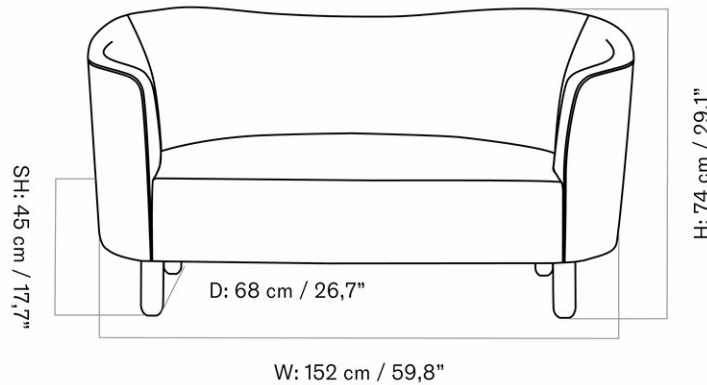

MINGLE SOFA

Designed by *Flemming Lassen*

MASTER SKU	1501300PIM	CARE INSTRUCTIONS	Discover our product care guide for comprehensive care instructions.
COLLI	1		Download
DIMENSIONS	H: 79 cm W: 152 cm D: 68 cm SH: 45 cm SD: 58 cm AH: 70 cm	DESCRIPTION	Find more information in the dedicated product fact sheet for this product.

SPEC OPTIONS

MASTER SKU	VARIANT	INCL. VAT EUR	EXCL. VAT EUR
1501300PIM	Price Category - PC0T <i>Audo Bouclé, Audo / Autumn, Kvadrat</i>	4.495,00	3.761,42
1501300PIM	Price Category - PC1T <i>Barnum Bouclé, Audo / Champion, JAB / Illusion, Nevotex / Hot Madison, JAB / Maple, Kvadrat / Remix, Kvadrat / Re-wool, Kvadrat / Logan, Yarn Collective</i>	5.005,00	4.188,18
1501300PIM	Price Category - PC2T <i>Canvas 2, Kvadrat / Clay, Sahco, Kvadrat / Fiord, Kvadrat / Hallingdal 65, Kvadrat / Moss, Sahco, Kvadrat / Reflect, Kvadrat / Savanna, Kvadrat / Steelcut Trio 3, Kvadrat / Keiga, Kvadrat</i>	5.505,00	4.606,58
1501300PIM	Price Category - PC3T <i>Arctic, Jab / Safire, Sahco, Kvadrat / Vidar 4, Kvadrat / Zero, Sahco, Kvadrat / Baru, Kvadrat / Cifrado, Kvadrat / Serpentine, Kvadrat</i>	5.810,00	4.861,81
1501300PIM	Price Category - PC4T <i>Grand Mohair, Danish Art Weaving / Lupo, Dedar</i>	6.105,00	5.108,66
1501300PIM	Price Category - PC0L	7.555,00	6.322,02
1501300PIM	Price Category - PC1L <i>Envy, Sørensen</i>	7.555,00	6.322,02
1501300PIM	Price Category - PC2L	8.495,00	7.108,62
1501300PIM	Price Category - PC3L <i>Sheepskin Curly, Skandilock</i>	9.420,00	7.882,66
1501300PIM	Price Category - PC4L	10.375,00	8.681,80