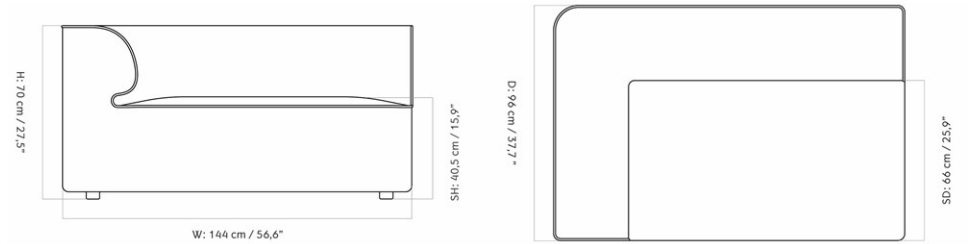

EAVE MODULAR SOFA 96, CORNER, 144

Designed by *Norm Architects*

MASTER SKU	9969500PIM	CARE INSTRUCTIONS	Discover our product care guide for comprehensive care instructions.
COLLI	1		Download
DIMENSIONS	H: 71 cm W: 144 cm D: 96 cm SH: 40.5 cm SD: 66 cm AH: 71 cm	DESCRIPTION	Find more information in the dedicated product fact sheet for this product.