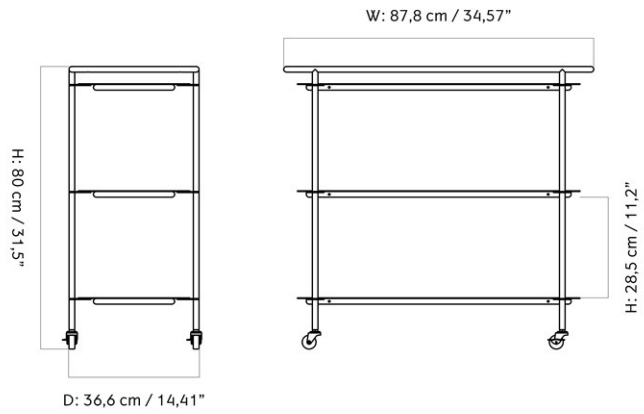

CHARGING TROLLEY

Designed by *Audo*

MASTER SKU 4866539PIM
COLLI 1
DIMENSIONS H: 80 cm W: 87.5 cm
D: 36.6 cm

CARE INSTRUCTIONS

Discover our product care guide for comprehensive care instructions.

[Download](#)

DESCRIPTION

Find more information in the dedicated product fact sheet for this product.

STOCK OPTION

SKU	VARIANT	INCL. VAT EUR	EXCL. VAT EUR
4866539	Trolley without Charging Boards	565,00	472,79