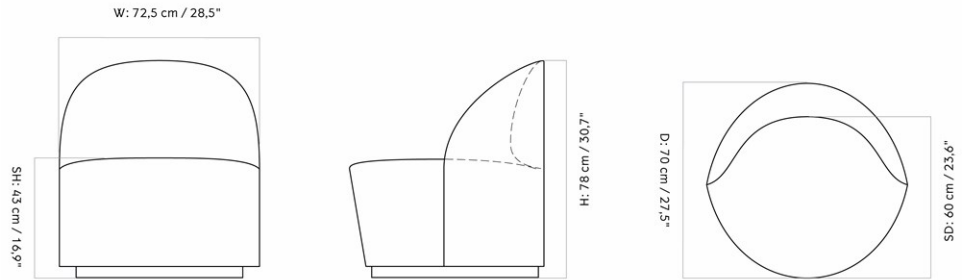

TEAROOM LOUNGE CHAIR, LOW BACK, SWIVEL W/RETURN

Designed by *Nick Ross*

MASTER SKU	9608200PIM	CARE INSTRUCTIONS	Discover our product care guide for comprehensive care instructions.
COLLI	1		Download
DIMENSIONS	H: 78 cm W: 72.5 cm D: 70 cm SD: 60 cm SH: 43 cm SD: 60 cm	DESCRIPTION	Find more information in the dedicated product fact sheet for this product.

SPEC OPTIONS

MASTER SKU	VARIANT	INCL. VAT EUR	EXCL. VAT EUR
9608200PIM	Price Category - PC0T <i>Audo Bouclé, Audo / Autumn, Kvadrat</i>	2.430,00	2.033,42
9608200PIM	Price Category - PC1T <i>Barnum Bouclé, Audo / Champion, JAB / Illusion, Nevotex / Hot Madison, JAB / Maple, Kvadrat / Remix, Kvadrat / Re-wool, Kvadrat / Logan, Yarn Collective</i>	2.740,00	2.292,83
9608200PIM	Price Category - PC2T <i>Canvas 2, Kvadrat / Clay, Sahco, Kvadrat / Fiord, Kvadrat / Hallingdal 65, Kvadrat / Moss, Sahco, Kvadrat / Reflect, Kvadrat / Savanna, Kvadrat / Steelcut Trio 3, Kvadrat / Avalon 2, Kvadrat / Oaxaca, Kvadrat / Keiga, Kvadrat</i>	3.075,00	2.573,16
9608200PIM	Price Category - PC3T <i>Arctic, Jab / Safire, Sahco, Kvadrat / Vidar 4, Kvadrat / Zero, Sahco, Kvadrat / Baru, Kvadrat / Cifrado, Kvadrat / Serpentine, Kvadrat</i>	3.260,00	2.727,97
9608200PIM	Price Category - PC4T <i>Cabanon Soft, Designers Guild / Grand Mohair, Danish Art Weaving / Lupo, Dedar</i>	3.850,00	3.221,68