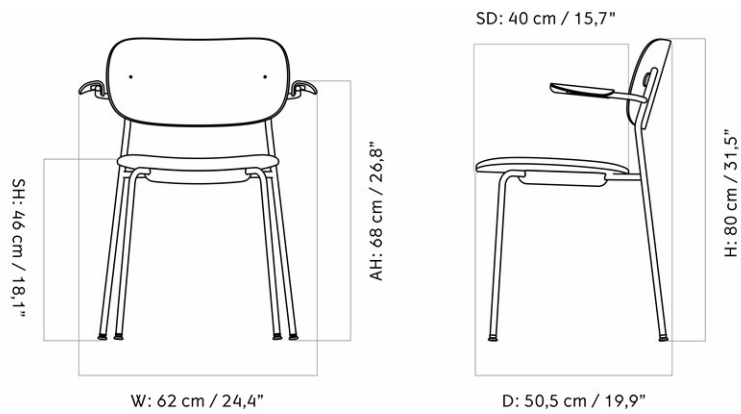

CO DINING CHAIR W/ARMREST, BLACK BASE, UPHOLSTERED SEAT, OAK BACK

Designed by *Norm Architects*

MASTER SKU
COLLI
DIMENSIONS

1165000PIM
1
H: 80 cm   W: 62 cm
D: 50.5 cm
SH: 48 cm   SD: 39.5 cm
AH: 68 cm

CARE INSTRUCTIONS

Discover our product care guide for comprehensive care instructions.

[Download](#)

Find more information in the dedicated product fact sheet for this product.

DESCRIPTION

SPEC OPTIONS

MASTER SKU	VARIANT	INCL. VAT EUR	EXCL. VAT EUR
1165000PIM	Price Category - PC0T <i>Audo Bouclé, Audo / Autumn, Kvadrat</i>	485,00	405,85
1165000PIM	Price Category - PC1T <i>Barnum Bouclé, Audo / Champion, JAB / Illusion, Nevotex / Hot Madison, JAB / Maple, Kvadrat / Remix, Kvadrat / Re-wool, Kvadrat / Logan, Yarn Collective</i>	535,00	447,69
1165000PIM	Price Category - PC2T <i>Canvas 2, Kvadrat / Clay, Sahco, Kvadrat / Fiord, Kvadrat / Hallingdal 65, Kvadrat / Moss, Sahco, Kvadrat / Reflect, Kvadrat / Savanna, Kvadrat / Steelcut Trio 3, Kvadrat / Avalon 2, Kvadrat / Oaxaca, Kvadrat / Keiga, Kvadrat</i>	630,00	527,18
1165000PIM	Price Category - PC3T <i>Arctic, Jab / Safire, Sahco, Kvadrat / Vidar 4, Kvadrat / Zero, Sahco, Kvadrat / Baru, Kvadrat / Cifrado, Kvadrat / Serpentine, Kvadrat</i>	685,00	573,21
1165000PIM	Price Category - PC4T <i>Cabanon Soft, Designers Guild / Grand Mohair, Danish Art Weaving / Lupo, Dedar</i>	820,00	686,18
1165000PIM	Price Category - PC0L <i>Sierra, Camo</i>	565,00	472,79
1165000PIM	Price Category - PC1L <i>Dakar, Nevotex / Envy, Sørensen / Ultra, Sørensen</i>	630,00	527,18
1165000PIM	Price Category - PC2L <i>Dunes, Sørensen / Nuance, Sørensen</i>	725,00	606,68
1165000PIM	Price Category - PC3L	830,00	694,54
1165000PIM	Price Category - PC4L	1.060,00	887,01