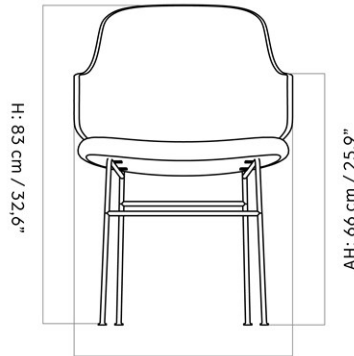

D: 57 cm / 22,44"

MASTER SKU	1201020PIM		
COLLI	1		
DIMENSIONS	H: 83 cm	W: 56 cm	
	D: 57 cm		
	SH: 47 cm	SD: 44.5 cm	
	AH: 64.4 cm		

CARE INSTRUCTIONS

Discover our product care guide for comprehensive care instructions. Find more information in the dedicated product fact sheet for this product.

THE PENGUIN DINING CHAIR, BLACK BASE, WALNUT BACK, UPHOLSTERED SEAT
 Designed by *Ib Kofod-Larsen Design*

MASTER SKU	1201000PIM
COLLI	1
DIMENSIONS	H: 82 cm W: 56 cm
	D: 57 cm
	SH: 47 cm SD: 44.5 cm
	AH: 64.4 cm

THE PENGUIN DINING CHAIR, BLACK BASE, NATURAL OAK BACK, UPHOLSTERED SEAT
 Designed by *Ib Kofod-Larsen Design*

W: 56 cm / 22,05"

D: 57 cm / 22,44"

MASTER SKU	1200000PIM
COLLI	1
DIMENSIONS	H: 82 cm W: 56 cm
	D: 56 cm
	SH: 47 cm SD: 44.5 cm
	AH: 64.4 cm