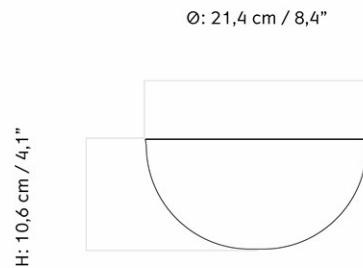

INLAY FOR KUBUS BOWL

Designed by *Mogens Lassen*

MASTER SKU
COLLI

BL21000PIM
1

CARE INSTRUCTIONS

Discover our product care guide for comprehensive care instructions.

[Download](#)

DESCRIPTION

Find more information in the dedicated product fact sheet for this product.

STOCK OPTION

SKU	VARIANT	INCL. VAT EUR	EXCL. VAT EUR
BL21012	Large - White	22,00	18,41
BL21011	Small - White	16,00	13,39
BL21002	Large - Black	22,00	18,41
BL21001	Small - Black	16,00	13,39