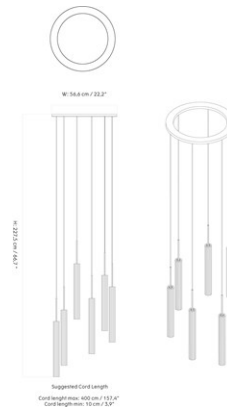

TUBULAIRE CHANDELIER 6

Designed by *Kroeyer-Saetter-Lassen*

MASTER SKU 1784829PIM
COLLI 1
DIMENSIONS Ø: 56.6, cm

CARE INSTRUCTIONS
DESCRIPTION

Discover our product care guide for comprehensive care instructions. Find more information in the dedicated product fact sheet for this product.

STOCK OPTION

SKU	VARIANT	INCL. VAT EUR	EXCL. VAT EUR
1784829	Anodized Bronzed	1.875,00	1.569,00