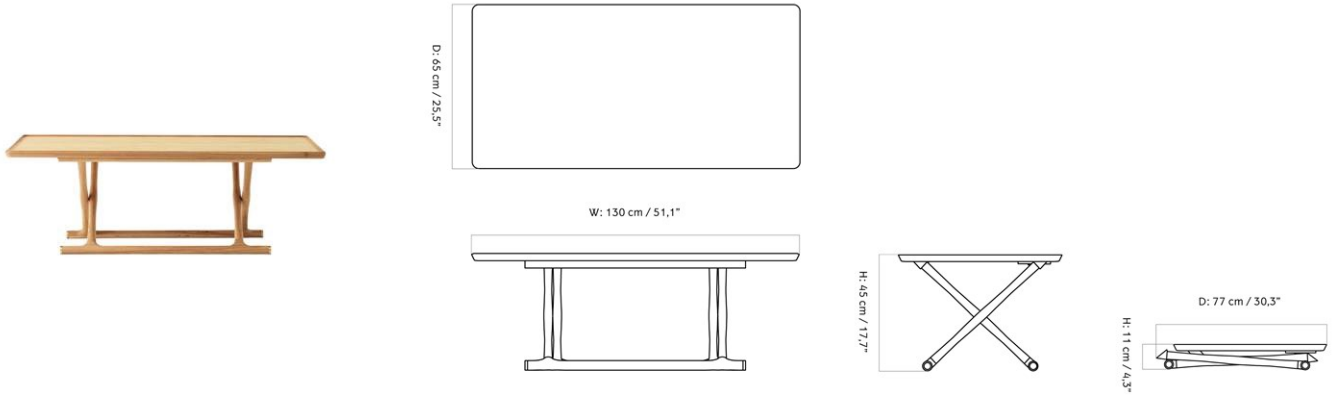

JÄGER LOUNGE TABLE
 Designed by *Mogens Lassen*

MASTER SKU 1103000PIM
 COLLI 1
 DIMENSIONS H: 45 cm W: 130 cm
 D: 65 cm

CARE INSTRUCTIONS

Discover our product care guide for comprehensive care instructions.