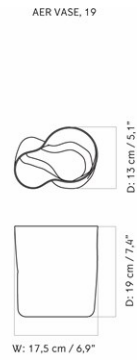

AER COLLECTION

Designed by *Gabriel Tan*

MASTER SKU
COLLI

4730000PIM
1-2

CARE INSTRUCTIONS

Discover our product care guide for comprehensive care instructions.

[Download](#)

DESCRIPTION

Find more information in the dedicated product fact sheet for this product.

STOCK OPTION

SKU	VARIANT	COLLI	INCL. VAT EUR	EXCL. VAT EUR
4735949	H19 cm	2	110,00	92,05
4730949	H9 cm	2	170,00	142,26
4737949	H49 cm	1	320,00	267,78
4736949	H33 cm	1	215,00	179,91