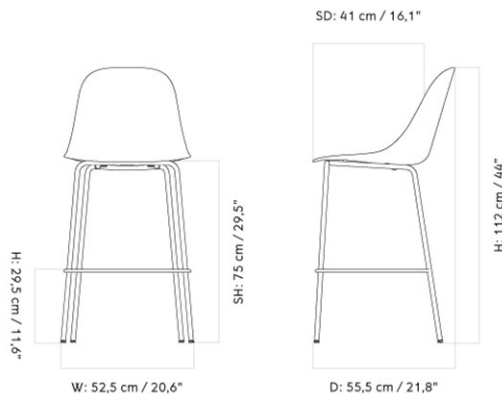

HARBOUR SIDE BAR CHAIR, PLASTIC SHELL

Designed by *Norm Architects*

MASTER SKU	9280100PIM	
COLLI	1	
DIMENSIONS	H: 112 cm	W: 52.5 cm
	D: 55.5 cm	
	SH: 75 cm	SD: 41 cm

CARE INSTRUCTIONS

Discover our product care guide for comprehensive care instructions.