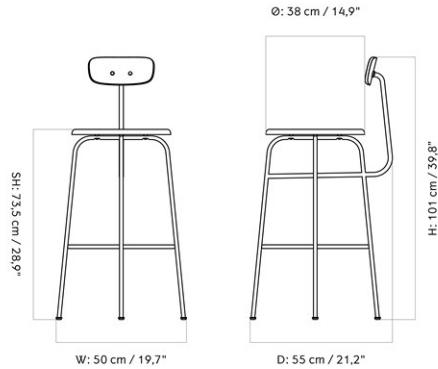

AFTERROOM BAR CHAIR, BLACK BASE, UPHOLSTERED SEAT, VENEER BACK

Designed by *Afteroom*

MASTER SKU	8485000PIM	
COLLI	1	
DIMENSIONS	H: 101 cm	W: 50 cm
	D: 55 cm	
	SH: 73 cm	SD: 38 cm

CARE INSTRUCTIONS

Discover our product care guide for comprehensive care instructions.