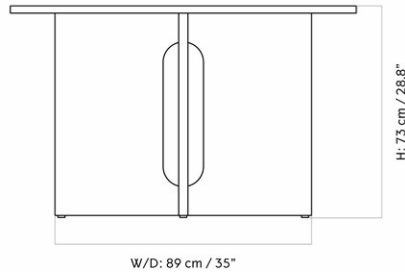

ANDROGYNE DINING TABLE ROUND Ø120 CM / 47"

Designed by *Danielle Siggerud*

W/D: 89 cm / 35"

H: 73 cm / 28.8"

Ø: 120 cm / 47.2"

MASTER SKU	1183000PIM
COLLI	1
DIMENSIONS	H: 73 cm W: 120 cm D: 120 cm Ø: 120, cm