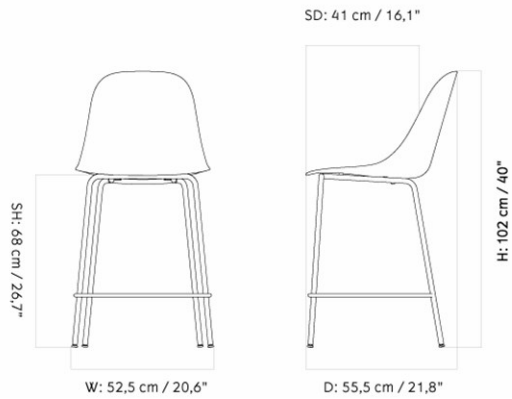

HARBOUR SIDE COUNTER CHAIR, UPHOLSTERED SHELL

Designed by *Norm Architects*

MASTER SKU	9290000PIM
COLLI	1
DIMENSIONS	H: 102 cm W: 52.5 cm
	D: 55.5 cm
	SH: 68 cm SD: 41 cm

CARE INSTRUCTIONS

Discover our product care guide for comprehensive care instructions.

[Download](#)

Find more information in the dedicated product fact sheet for this product.

DESCRIPTION

SPEC OPTIONS

MASTER SKU	VARIANT	INCL. VAT EUR	EXCL. VAT EUR
9290000PIM	Price Category - PC0T <i>Audo Bouclé, Audó / Autumn, Kvadrat</i>	645,00	539,74
9290000PIM	Price Category - PC1T <i>Barnum Bouclé, Audó / Champion, JAB / Illusion, Nevotex / Hot Madison, JAB / Maple, Kvadrat / Remix, Kvadrat / Re-wool, Kvadrat / Logan, Yarn Collective</i>	740,00	619,23
9290000PIM	Price Category - PC2T <i>Canvas 2, Kvadrat / Clay, Sahco, Kvadrat / Fiord, Kvadrat / Hallingdal 65, Kvadrat / Moss, Sahco, Kvadrat / Reflect, Kvadrat / Savanna, Kvadrat / Steelcut Trio 3, Kvadrat / Oaxaca, Kvadrat / Keiga, Kvadrat</i>	940,00	786,59
9290000PIM	Price Category - PC3T <i>Arctic, Jab / Safire, Sahco, Kvadrat / Vidar 4, Kvadrat / Zero, Sahco, Kvadrat / Baru, Kvadrat / Cifrado, Kvadrat / Serpentine, Kvadrat</i>	1.165,00	974,87
9290000PIM	Price Category - PC4T <i>Grand Mohair, Danish Art Weaving / Lupo, Dedar</i>	1.220,00	1.020,90
9290000PIM	Price Category - PC0L <i>Sierra, Camo</i>	1.140,00	953,95
9290000PIM	Price Category - PC1L <i>Dakar, Nevotex / Ultra, Sørensen</i>	1.195,00	999,98
9290000PIM	Price Category - PC2L <i>Dunes, Sørensen / Nuance, Sørensen</i>	1.275,00	1.066,92
9290000PIM	Price Category - PC3L	1.545,00	1.292,86
9290000PIM	Price Category - PC4L	2.105,00	1.761,46