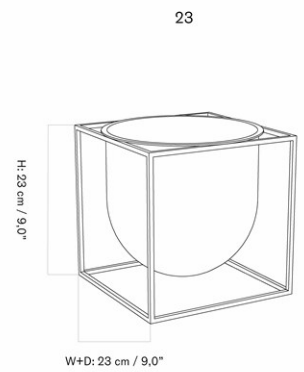

KUBUS FLOWERPOT

Designed by *Søren Lassen*

MASTER SKU
COLLI

BL2400PIM
2-4

CARE INSTRUCTIONS

Discover our product care guide for comprehensive care instructions.

[Download](#)

DESCRIPTION

Find more information in the dedicated product fact sheet for this product.

STOCK OPTION

SKU	VARIANT	COLLI	INCL. VAT EUR	EXCL. VAT EUR
BL24013	H23 cm - White	2	320,00	267,78
BL24012	H14 cm - White	2	195,00	163,18
BL24011	H10 cm - White	4	135,00	112,97
BL24003	H23 cm - Black	2	320,00	267,78
BL24002	H14 cm - Black	2	195,00	163,18
BL24001	H10 cm - Black	4	135,00	112,97