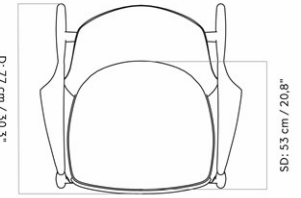

THE SEAL LOUNGE CHAIR, WALNUT BASE, LOW BACK
 Designed by *Ib Kofod-Larsen Design*

MASTER SKU	1226000PIM
COLLI	1
DIMENSIONS	H: 73 cm W: 80 cm
	D: 77 cm
	SH: 40 cm SD: 53 cm
	AH: 61 cm

CARE INSTRUCTIONS

Discover our product care guide for comprehensive care instructions.