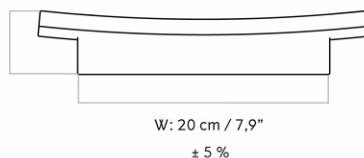

H: 12 cm / 4,7"
± 5 %

W: 20 cm / 7,9"
± 5 %

D: 40 cm / 15,7"
± 5 %