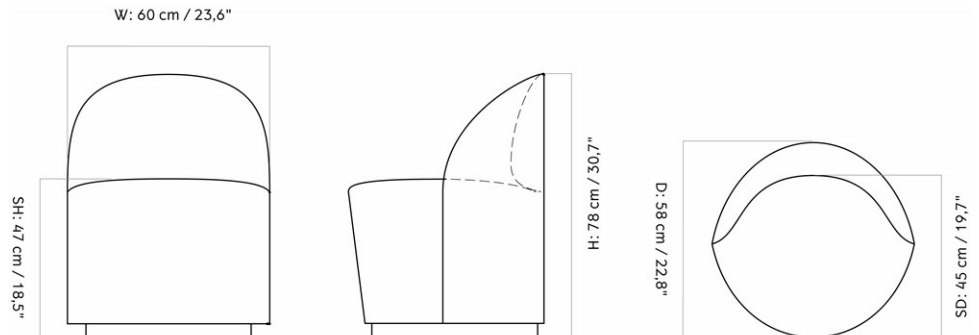

TEAROOM SIDE CHAIR, SWIVEL W/RETURN

Designed by *Nick Ross*

MASTER SKU	9609200PIM		
COLLI	1		
DIMENSIONS	H: 78 cm	W: 60 cm	
	D: 58 cm		
	SH: 47 cm	SD: 45 cm	

CARE INSTRUCTIONS

Discover our product care guide for comprehensive care instructions.