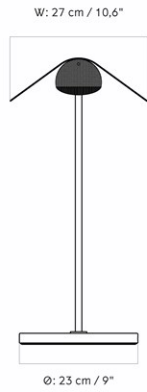

WING TABLE LAMP

Designed by *Bergboms*

MASTER SKU	139100PIM	
COLLI	1	
DIMENSIONS	H: 56 cm	W: 27 cm
	D: 46 cm	

CARE INSTRUCTIONS

Discover our product care guide for comprehensive care instructions.

[Download](#)

DESCRIPTION

Find more information in the dedicated product fact sheet for this product.

STOCK OPTION

SKU	VARIANT	INCL. VAT EUR	EXCL. VAT EUR
1391109	Aluminium	575,00	481,16