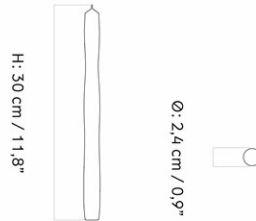

TAPERED CANDLES

Designed by *Audo*

TWIST TAPERED CANDLES

MASTER SKU
COLLI

3100000PIM
6

CARE INSTRUCTIONS

Discover our product care guide for comprehensive care instructions.

[Download](#)

DESCRIPTION

Find more information in the dedicated product fact sheet for this product.

STOCK OPTION

SKU	VARIANT	INCL. VAT EUR	EXCL. VAT EUR
3101859	Spire - Ochre	36,00	30,12
3101649	Spire - Ivory	36,00	30,12
3101449	Spire - Neutral	36,00	30,12
3100849	Twist - Warm	34,00	28,45
3100649	Twist - Ivory	34,00	28,45
3100449	Twist - Umber/Olive	34,00	28,45