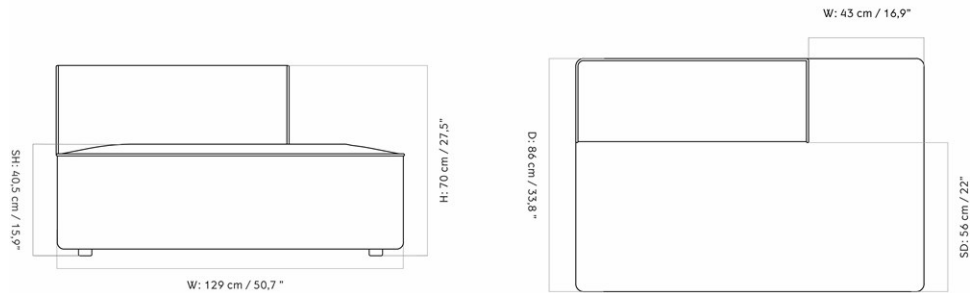

EAVE MODULAR SOFA 86, OPEN END

Designed by *Norm Architects*

MASTER SKU
COLLI
DIMENSIONS

9967000PIM
1
H: 71 cm   W: 129 cm
D: 86 cm
SH: 40.5 cm   SD: 56 cm
AH: cm

CARE INSTRUCTIONS

Discover our product care guide for comprehensive care instructions.

[Download](#)

Find more information in the dedicated product fact sheet for this product.

DESCRIPTION

SPEC OPTIONS

MASTER SKU	VARIANT	INCL. VAT EUR	EXCL. VAT EUR
9967000PIM	Price Category - PC4T <i>Grand Mohair, Danish Art Weaving / Luþo, Dedar</i>	2.925,00	2.447,64
9967000PIM	Price Category - PC3T <i>Arctic, Jab / Safire, Sahco, Kvadrat / Vidar 4, Kvadrat / Zero, Sahco, Kvadrat / Baru, Kvadrat / Cifrado, Kvadrat / Serpentine, Kvadrat</i>	2.645,00	2.213,34
9967000PIM	Price Category - PC2T <i>Canvas 2, Kvadrat / Clay, Sahco, Kvadrat / Fiord, Kvadrat / Hallingdal 65, Kvadrat / Moss, Sahco, Kvadrat / Reflect, Kvadrat / Savanna, Kvadrat / Steelcut Trio 3, Kvadrat / Avalon 2, Kvadrat / Oaxaca, Kvadrat / Keiga, Kvadrat</i>	2.360,00	1.974,85
9967000PIM	Price Category - PC1T <i>Barnum Boucl�, Audo / Champion, JAB / Illusion, Nevotex / Hot Madison, JAB / Maple, Kvadrat / Remix, Kvadrat / Re-wool, Kvadrat / Logan, Yarn Collective</i>	2.080,00	1.740,54
9967000PIM	Price Category - PC0T <i>Audo Boucl�, Audo / Autumn, Kvadrat</i>	1.840,00	1.539,71