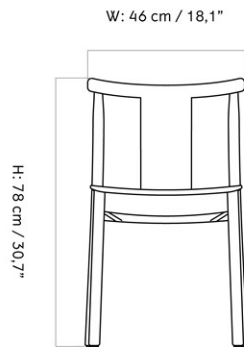

MERKUR DINING CHAIR, OAK SEAT AND BACK

Designed by *Skogstad & Wærnes*

MASTER SKU
COLLI
DIMENSIONS

1300040PIM
1
H: 78 cm   W: 46 cm
D: 52 cm
SH: 46 cm   SD: 42 cm

CARE INSTRUCTIONS

Discover our product care guide for comprehensive care instructions.

[Download](#)

DESCRIPTION

Find more information in the dedicated product fact sheet for this product.

QUICK SHIP

SKU	VARIANT	INCL. VAT EUR	EXCL. VAT EUR
130000	Natural oak	630,00	527,18
130001	Black	630,00	527,18