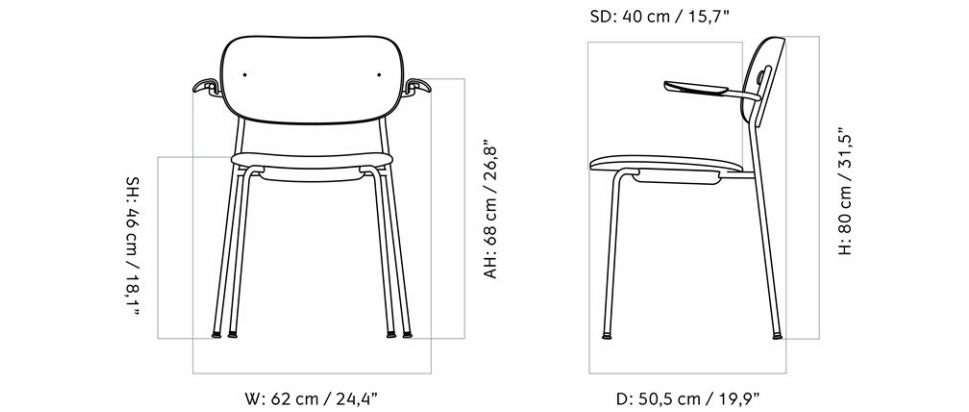

CO DINING CHAIR W/ARMREST, OUTDOOR, RECYCLED PLASTIC
Designed by *Norm Architects*

MASTER SKU
COLLI
DIMENSIONS

1189020PIM
1
H: 80 cm   W: 62 cm
D: 50.5 cm
SH: 48 cm   SD: 39.5 cm
AH: 68 cm

CARE INSTRUCTIONS

Discover our product care guide for comprehensive care instructions.

[Download](#)

Find more information in the dedicated product fact sheet for this product.

DESCRIPTION

QUICK SHIP

SKU	VARIANT	INCL. VAT EUR	EXCL. VAT EUR
1191044	Olive	415,00	347,27