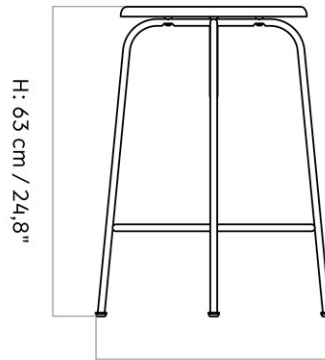

AFTERROOM COUNTER STOOL, OAK

Designed by *Afteroom*

W: 48 cm / 18,9"