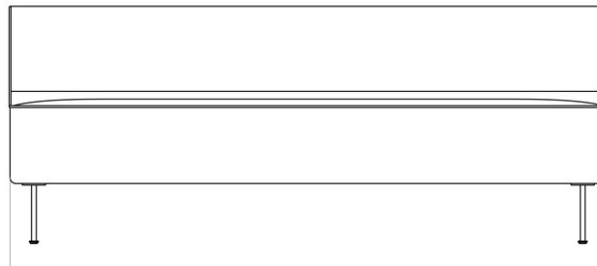

EAVE DINING SOFA 200

Designed by *Norm Architects*

W: 200 cm / 78.7"