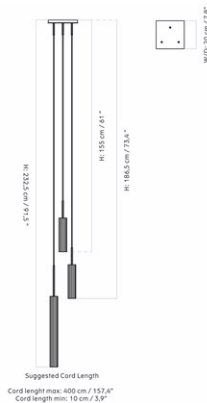

TUBULAIRE PENDANT 3

Designed by *Kroeyer-Saetter-Lassen*

MASTER SKU
COLLI
DIMENSIONS

1787829PIM
1
H: 232.5 cm   W: 20 cm
D: 20 cm

CARE INSTRUCTIONS

Discover our product care guide for comprehensive care instructions.

[Download](#)

DESCRIPTION

Find more information in the dedicated product fact sheet for this product.

STOCK OPTION

SKU	VARIANT	INCL. VAT EUR	EXCL. VAT EUR
1787829	Anodized Bronzed - NEW	665,00	556,47