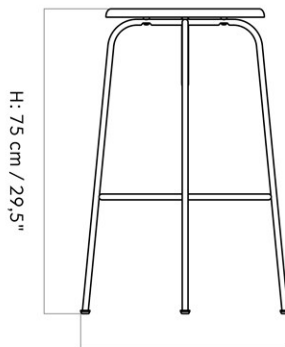

AFTERROOM BAR STOOL, BLACK STEEL BASE, OAK

Designed by *Afteroom*

W: 50 cm / 19,7"