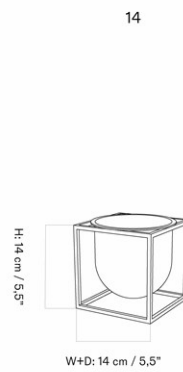

KUBUS FLOWERPOT

Designed by *Søren Lassen*

MASTER SKU
COLLI

BL2400PIM
2-4

CARE INSTRUCTIONS

Discover our product care guide for comprehensive care instructions.

[Download](#)

DESCRIPTION

Find more information in the dedicated product fact sheet for this product.

STOCK OPTION

SKU	VARIANT	COLLI	INCL. VAT EUR	EXCL. VAT EUR
BL24013	H23 cm - White	2	320,00	267,78
BL24012	H14 cm - White	2	195,00	163,18
BL24011	H10 cm - White	4	135,00	112,97
BL24003	H23 cm - Black	2	320,00	267,78
BL24002	H14 cm - Black	2	195,00	163,18
BL24001	H10 cm - Black	4	135,00	112,97