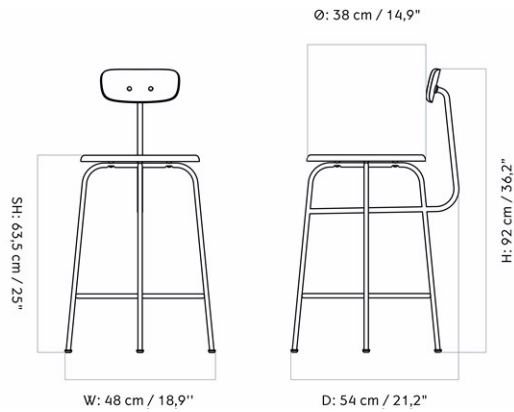

AFTERROOM COUNTER CHAIR, BLACK BASE, VENEER SEAT AND BACK

Designed by *Afteroom*

MASTER SKU	8483039PIM	
COLLI	1	
DIMENSIONS	H: 92 cm	W: 48 cm
	D: 54 cm	
	SH: 63 cm	SD: 38 cm

CARE INSTRUCTIONS

Discover our product care guide for comprehensive care instructions.

[Download](#)

DESCRIPTION

Find more information in the dedicated product fact sheet for this product.

QUICK SHIP

SKU	VARIANT	INCL. VAT EUR	EXCL. VAT EUR
8483039	Black - Natural Oak	485,00	405,85
8483539	Black - Black	485,00	405,85
8483849	Black - Dark Stained Oak	495,00	414,22