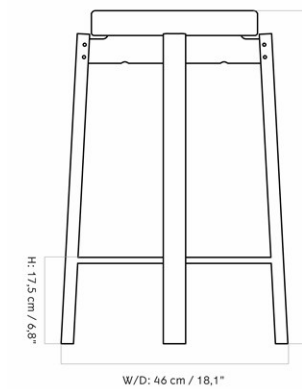

PASSAGE COUNTER STOOL, NATURAL OAK BASE, UPHOLSTERED SEAT, BRASS RING

Designed by *Kroeyer-Saetter-Lassen*

MASTER SKU	1513600PIM	
COLLI	1	
DIMENSIONS	H: 66 cm	W: 46 cm
	D: 46 cm	
	SH: 66 cm	SD: 33.5 cm

CARE INSTRUCTIONS