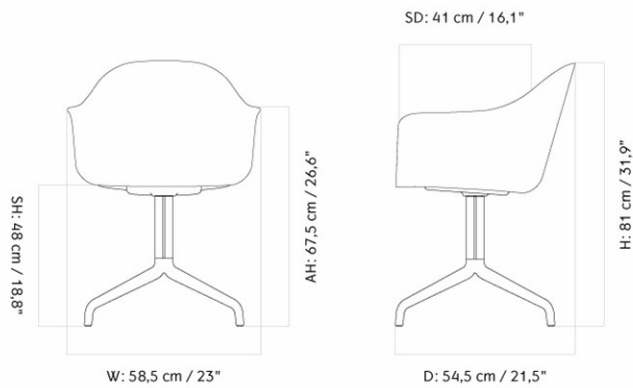

HABOUR DINING CHAIR, STAR BASE W/RETURN, UPHOLSTERED SHELL

Designed by *Norm Architects*

MASTER SKU	9381000PIM
COLLI	1
DIMENSIONS	H: 81 cm W: 58.5 cm
	D: 54.5 cm
	SH: 48 cm SD: 41 cm
	AH: 67.5 cm

CARE INSTRUCTIONS

Discover our product care guide for comprehensive care instructions.

[Download](#)

Find more information in the dedicated product fact sheet for this product.

DESCRIPTION

SPEC OPTIONS

MASTER SKU	VARIANT	INCL. VAT EUR	EXCL. VAT EUR
9381000PIM	Price Category - PC0T <i>Audo Bouclé, Audo / Autumn, Kvadrat</i>	910,00	761,49
9381000PIM	Price Category - PC1T <i>Barnum Bouclé, Audo / Champion, JAB / Illusion, Nevotex / Hot Madison, JAB / Maple, Kvadrat / Remix, Kvadrat / Re-wool, Kvadrat / Logan, Yarn Collective</i>	1.060,00	887,01
9381000PIM	Price Category - PC2T <i>Canvas 2, Kvadrat / Clay, Sahco, Kvadrat / Fiord, Kvadrat / Hallingdal 65, Kvadrat / Moss, Sahco, Kvadrat / Reflect, Kvadrat / Savanna, Kvadrat / Steelcut Trio 3, Kvadrat / Oaxaca, Kvadrat / Keiga, Kvadrat</i>	1.355,00	1.133,86
9381000PIM	Price Category - PC3T <i>Arctic, Jab / Safire, Sahco, Kvadrat / Vidar 4, Kvadrat / Zero, Sahco, Kvadrat / Baru, Kvadrat / Cifrado, Kvadrat / Serpentine, Kvadrat</i>	1.650,00	1.380,72
9381000PIM	Price Category - PC4T <i>Grand Mohair, Danish Art Weaving / Lupo, Dedar</i>	1.760,00	1.472,77
9381000PIM	Price Category - PC0L <i>Sierra, Camo</i>	1.460,00	1.221,73
9381000PIM	Price Category - PC1L <i>Dakar, Nevotex / Ultra, Sørensen</i>	1.595,00	1.334,70
9381000PIM	Price Category - PC2L <i>Dunes, Sørensen / Nuance, Sørensen</i>	1.840,00	1.539,71
9381000PIM	Price Category - PC3L	2.240,00	1.874,43
9381000PIM	Price Category - PC4L	3.085,00	2.581,53