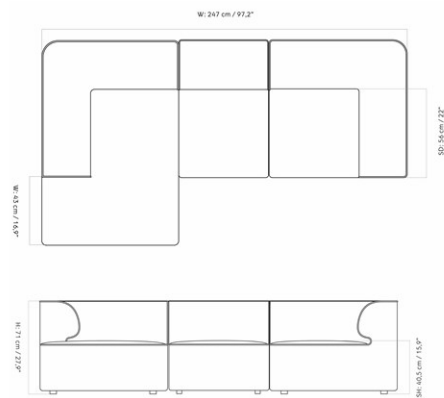

EAVE MODULAR SOFA 86, 3 SEATER, CONFIGURATION 12

Designed by *Norm Architects*

MASTER SKU	9986920PIM
COLLI	1
DIMENSIONS	H: 71 cm W: 247 cm
	D: 129 cm
	SH: 40.5 cm SD: 56 cm
	AH: 71 cm

CARE INSTRUCTIONS

Discover our product care guide for comprehensive care instructions.

[Download](#)

DESCRIPTION

Find more information in the dedicated product fact sheet for this product.

SPEC OPTIONS

MASTER SKU	VARIANT	INCL. VAT EUR	EXCL. VAT EUR
9986920PIM	Price Category - PC4T <i>Grand Mohair, Danish Art Weaving / Lupo, Dedar</i>	7.635,00	6.388,97
9986920PIM	Price Category - PC3T <i>Arctic, Jab / Safire, Sahco, Kvadrat / Vidar 4, Kvadrat / Zero, Sahco, Kvadrat / Baru, Kvadrat / Cifrado, Kvadrat / Serpentine, Kvadrat</i>	6.965,00	5.828,31
9986920PIM	Price Category - PC2T <i>Canvas 2, Kvadrat / Clay, Sahco, Kvadrat / Fiord, Kvadrat / Hallingdal 65, Kvadrat / Moss, Sahco, Kvadrat / Reflect, Kvadrat / Savanna, Kvadrat / Steelcut Trio 3, Kvadrat / Avalon 2, Kvadrat / Oaxaca, Kvadrat / Keiga, Kvadrat</i>	6.260,00	5.238,37
9986920PIM	Price Category - PC1T <i>Barnum Bouclé, Audo / Champion, JAB / Illusion, Nevotex / Hot Madison, JAB / Maple, Kvadrat / Remix, Kvadrat / Re-wool, Kvadrat / Logan, Yarn Collective</i>	5.170,00	4.326,26
9986920PIM	Price Category - PC0T <i>Audo Bouclé, Audo / Autumn, Kvadrat</i>	4.515,00	3.778,15