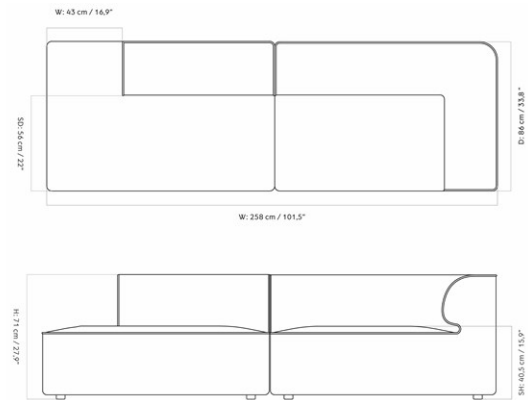

EAVE MODULAR SOFA 86, 2 SEATER, CONFIGURATION 4

Designed by *Norm Architects*

MASTER SKU	9986120PIM
COLLI	1
DIMENSIONS	H: 71 cm W: 258 cm
	D: 86 cm
	SH: 40.5 cm SD: 56 cm
	AH: 71 cm

CARE INSTRUCTIONS

Discover our product care guide for comprehensive care instructions.