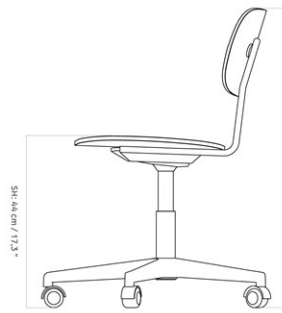

W/D: 65.5 cm / 25.7"

SH: 44 cm / 17.3"

H: 78.5 cm / 30.9"

SD: 39.5 cm / 15.5"

MASTER SKU	1501019PIM	
COLLI	1	
DIMENSIONS	H: 78.5 cm	W: 65.5 cm
	D: 65.5 cm	
	SH: 44 cm	SD: 39.5 cm

CARE INSTRUCTIONS

Discover our product care guide for comprehensive care instructions.