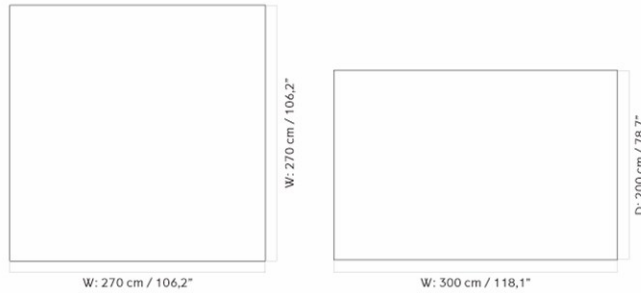

DUOMO RUG

Designed by *Iskos-Berlin*

MASTER SKU 1601600PIM
COLLI 1

CARE INSTRUCTIONS

Discover our product care guide for comprehensive care instructions.

[Download](#)

DESCRIPTION

Find more information in the dedicated product fact sheet for this product.

STOCK OPTION

SKU	VARIANT	INCL. VAT EUR	EXCL. VAT EUR
5861969	270x270 cm - Marble Grey - NEW	1.745,00	1.460,22
5861269	270x270 cm - Terracotta Red - NEW	1.745,00	1.460,22
5861139	270x270 cm - Limestone Beige - NEW	1.745,00	1.460,22
5860969	200x300 cm - Marble Grey - NEW	2.015,00	1.686,15
5860269	200x300 cm - Terracotta Red - NEW	2.015,00	1.686,15
5860139	200x300 cm - Limestone Beige - NEW	2.015,00	1.686,15