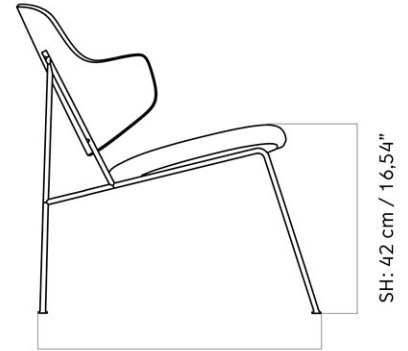

D: 64 cm / 25,2"

MASTER SKU	1203000PIM
COLLI	1
DIMENSIONS	H: 74 cm W: 56 cm
	D: 64 cm
	SH: 42 cm SD: 44.5 cm
	AH: 62.5 cm

CARE INSTRUCTIONS

Discover our product care guide for comprehensive care instructions.

[Download](#)

Find more information in the dedicated product fact sheet for this product.

DESCRIPTION

SPEC OPTIONS

MASTER SKU	VARIANT	INCL. VAT EUR	EXCL. VAT EUR
1203000PIM	Price Category - PC0T <i>Audo Bouclé, Audo / Autumn, Kvadrat</i>	1.115,00	933,03
1203000PIM	Price Category - PC1T <i>Barnum Bouclé, Audo / Champion, JAB / Illusion, Nevotex / Hot Madison, JAB / Remix, Kvadrat / Re-wool, Kvadrat / Logan, Yarn Collective</i>	1.155,00	966,50
1203000PIM	Price Category - PC2T <i>Canvas 2, Kvadrat / Clay, Sahco, Kvadrat / Fiord, Kvadrat / Hallingdal 65, Kvadrat / Moss, Sahco, Kvadrat / Reflect, Kvadrat / Savanna, Kvadrat / Steelcut Trio 3, Kvadrat / Oaxaca, Kvadrat / Keiga, Kvadrat</i>	1.220,00	1.020,90
1203000PIM	Price Category - PC3T <i>Arctic, Jab / Safire, Sahco, Kvadrat / Vidar 4, Kvadrat / Zero, Sahco, Kvadrat / Baru, Kvadrat / Cifrado, Kvadrat / Serpentine, Kvadrat</i>	1.260,00	1.054,37
1203000PIM	Price Category - PC4T <i>Grand Mohair, Danish Art Weaving / Lupo, Dedar</i>	1.315,00	1.100,39
1203000PIM	Price Category - PC1L <i>Dakar, Nevotex / Envy, Sørensen / Ultra, Sørensen</i>	1.410,00	1.179,89
1203000PIM	Price Category - PC2L <i>Dunes, Sørensen / Nuance, Sørensen</i>	1.595,00	1.334,70
1203000PIM	Price Category - PC3L	1.800,00	1.506,24
1203000PIM	Price Category - PC4L	2.015,00	1.686,15