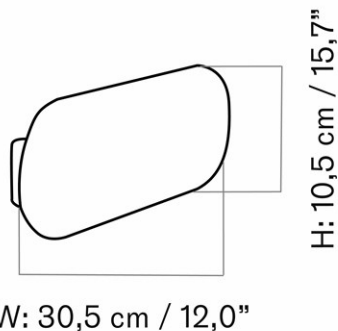

SAXE HANG UP

Designed by *Flemming Lassen*

MASTER SKU BL582000PIM
COLLI 1
DIMENSIONS H: 10.5 cm W: 30.5 cm
D: 4 cm

CARE INSTRUCTIONS

Discover our product care guide for comprehensive care instructions.

[Download](#)

DESCRIPTION

Find more information in the dedicated product fact sheet for this product.

STOCK OPTION

SKU	VARIANT	INCL. VAT EUR	EXCL. VAT EUR
BL582002	Black Stained Oak	165,00	138,07
BL582000	Soap Oak	165,00	138,07