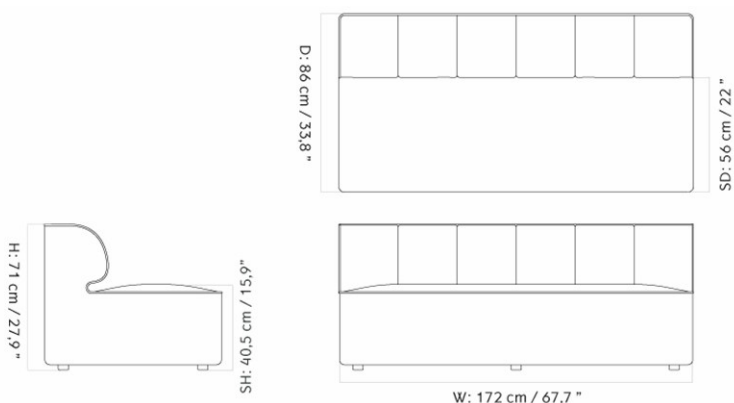

EAVE SEAMLINER MODULAR SOFA 86, OPEN SECTION 172

Designed by *Norm Architects*

MASTER SKU	9988500PIM	CARE INSTRUCTIONS	Discover our product care guide for comprehensive care instructions.
COLLI	1		Download
DIMENSIONS	H: 71 cm W: 172 cm D: 86 cm SH: 40.5 cm SD: 56 cm AH: 71 cm	DESCRIPTION	Find more information in the dedicated product fact sheet for this product.

SPEC OPTIONS

MASTER SKU	VARIANT	INCL. VAT EUR	EXCL. VAT EUR
9988500PIM	Price Category - PC0T - NEW <i>Audo Bouclé, Audo / Autumn, Kvadrat</i>	2.105,00	1.761,46
9988500PIM	Price Category - PC1T - NEW <i>Barnum Bouclé, Audo / Re-wool, Kvadrat / Logan, Yarn Collective</i>	2.350,00	1.966,48
9988500PIM	Price Category - PC2T - NEW <i>Clay, Sahco, Kvadrat / Fiord, Kvadrat / Hallingdal 65, Kvadrat / Moss, Sahco, Kvadrat / Savanna, Kvadrat / Oaxaca, Kvadrat / Keiga, Kvadrat</i>	2.630,00	2.200,78
9988500PIM	Price Category - PC3T - NEW <i>Arctic, Jab / Safire, Sahco, Kvadrat / Vidar 4, Kvadrat / Zero, Sahco, Kvadrat / Baru, Kvadrat / Cifrado, Kvadrat / Serpentine, Kvadrat</i>	2.910,00	2.435,09
9988500PIM	Price Category - PC4T - NEW <i>Lupo, Dedar</i>	3.195,00	2.673,58