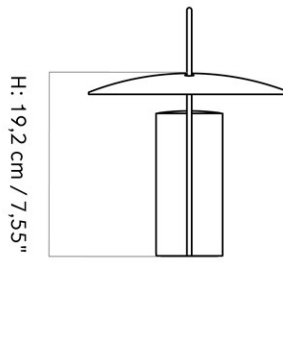

RAY PORTABLE LAMP

Designed by *Daniel Schofield*

MASTER SKU
COLLI
DIMENSIONS

1890000PIM
1
H: 26.1 cm   Ø: 22, cm

CARE INSTRUCTIONS

Discover our product care guide for comprehensive care instructions.

[Download](#)

DESCRIPTION

Find more information in the dedicated product fact sheet for this product.

STOCK OPTION

SKU	VARIANT	INCL. VAT EUR	EXCL. VAT EUR
1890539Y	Black	270,00	225,94
1890469Y	Dusty Green	270,00	225,94