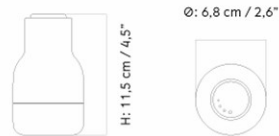

Bottle Grinder Mini