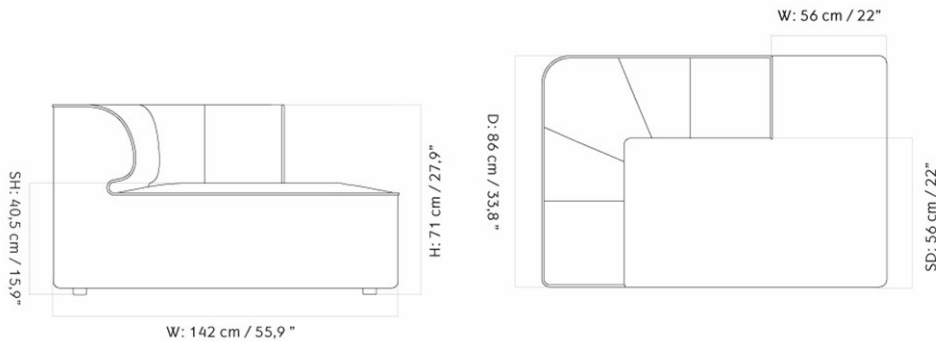

EAVE SEAMLINE MODULAR SOFA 86, CHAISE LONGUE

Designed by *Norm Architects*

MASTER SKU
COLLI
DIMENSIONS

9988700PIM
1
H: 71 cm W: 142 cm
D: 86 cm
SH: 40.5 cm SD: 56 cm
AH: 71 cm

CARE INSTRUCTIONS

Discover our product care guide for comprehensive care instructions.