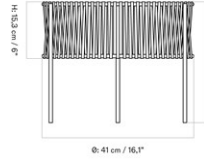

UMANOFF PLANTER

Designed by *Arthur Umanoff Design*

PLANTER, 27

PLANTER, 32.5

MASTER SKU
COLLI

570000PIM
1

CARE INSTRUCTIONS

Discover our product care guide for comprehensive care instructions.

[Download](#)

DESCRIPTION

Find more information in the dedicated product fact sheet for this product.

STOCK OPTION

SKU	VARIANT	INCL. VAT EUR	EXCL. VAT EUR
5712539	H69/Ø36,5 cm	280,00	234,30
5711539	H32,5/Ø41 cm	240,00	200,83
5710539	H27/Ø27 cm	140,00	117,15