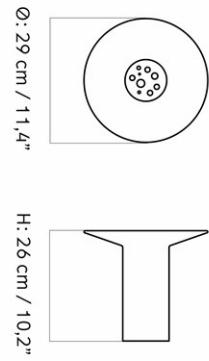

HANA VASE, 26