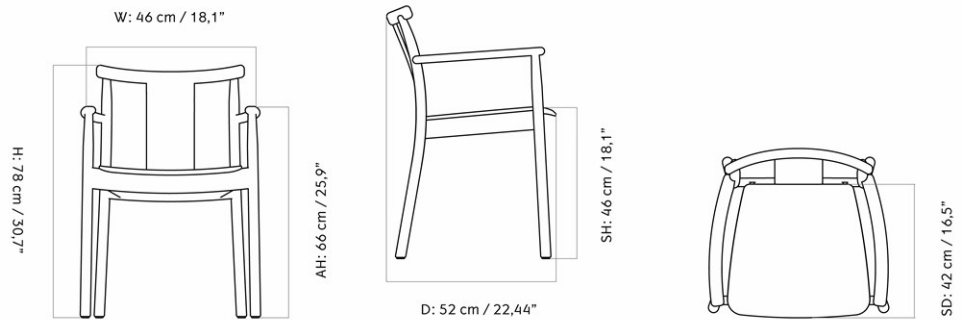

MERKUR DINING CHAIR W/ARMREST, OAK SEAT AND BACK

Designed by *Skogstad & Wærnes*

MASTER SKU
COLLI
DIMENSIONS

1300030PIM
1
H: 78 cm W: 46 cm
D: 52 cm
SH: 46 cm SD: 42 cm
AH: 66 cm

CARE INSTRUCTIONS

Discover our product care guide for comprehensive care instructions.