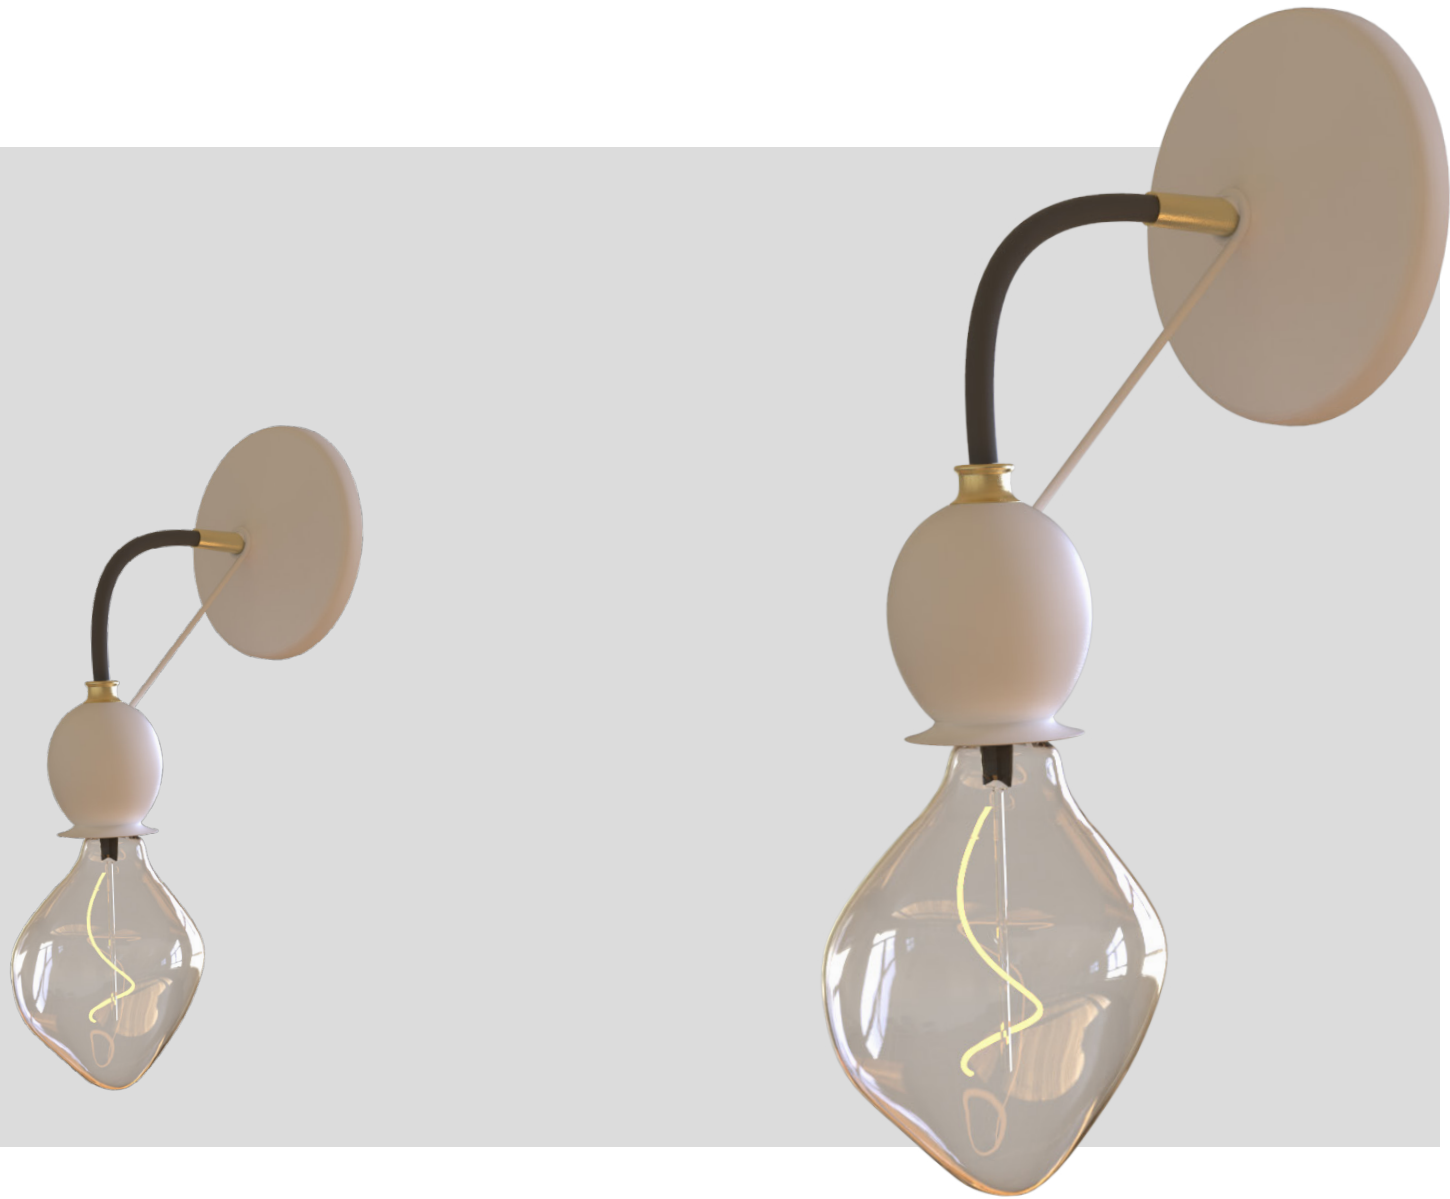

tala[®]

NEWNESS PREVIEW
SPRING 2020

CIRCULAR CEILING PLATE SMALL

CIRCULAR CEILING PLATE SMALL

CIRCULAR CEILING PLATE SMALL

CIRCULAR CEILING PLATE MEDIUM

CIRCULAR CEILING PLATE MEDIUM

KNUCKLE TABLE LAMP

BASALT

BASALT

AVAILABLE IN SOLID BRASS
& POLISHED NICKEL

BASALT

ALUMINA

ALUMINA

ALUMINA

AVAILABLE FINISHES

POPPY

POPPY

POPPY

POPPY

FLASK

MAGMA

ICE NUGGET

SAPPHIRE BLUE

EMERALD GREEN

MAGMA

MAGMA

MAGMA

MAGMA

MAGMA