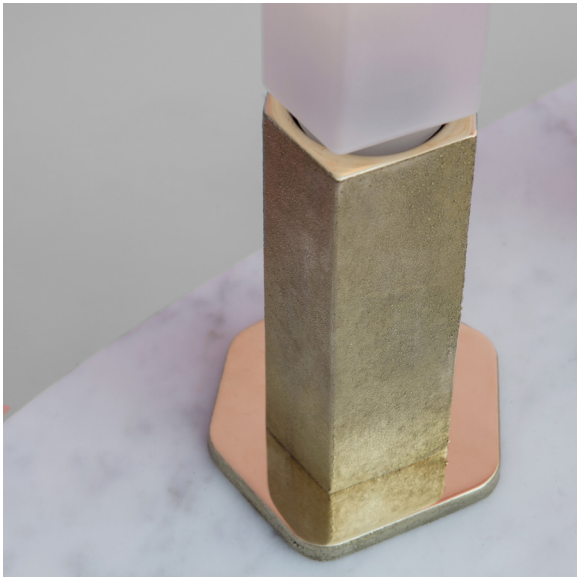

tala[®]

NEWNESS PREVIEW
SPRING 2020

CIRCULAR CEILING PLATE SMALL

CIRCULAR CEILING PLATE SMALL

CIRCULAR CEILING PLATE SMALL

CIRCULAR CEILING PLATE MEDIUM

CIRCULAR CEILING PLATE MEDIUM

KNUCKLE TABLE LAMP

BASALT

BASALT

AVAILABLE IN SOLID BRASS
& POLISHED NICKEL

BASALT

ALUMINA

ALUMINA

ALUMINA

AVAILABLE FINISHES