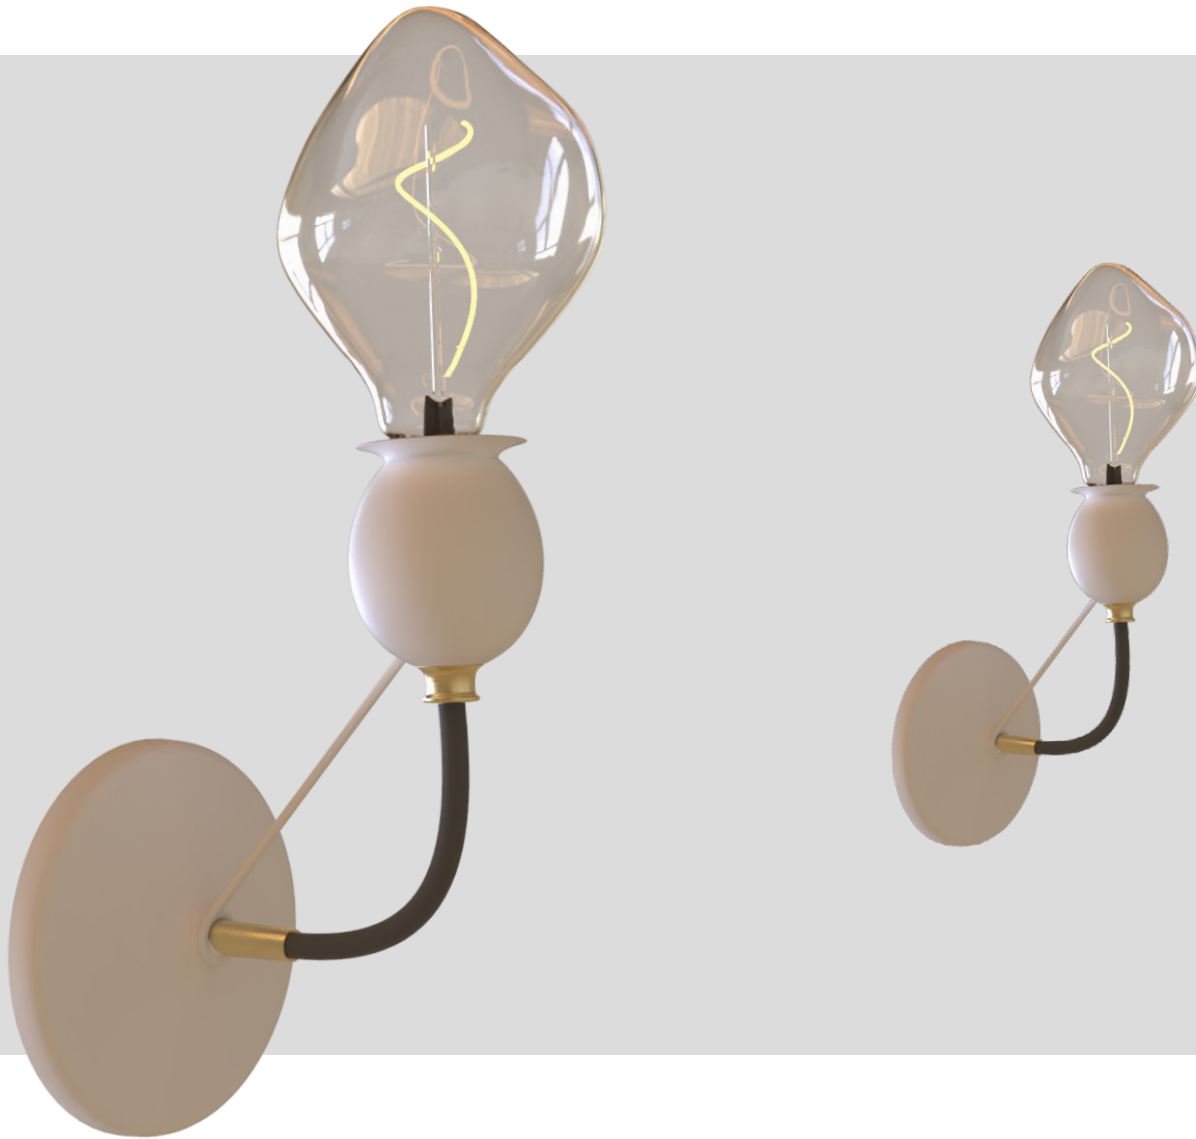

tala[®]

NEWNESS PREVIEW
SPRING 2020

CIRCULAR CEILING PLATE SMALL

CIRCULAR CEILING PLATE SMALL

CIRCULAR CEILING PLATE SMALL

CIRCULAR CEILING PLATE MEDIUM

CIRCULAR CEILING PLATE MEDIUM

KNUCKLE TABLE LAMP

POPPY

POPPY

POPPY

POPPY

FLASK

MAGMA

ICE NUGGET

SAPPHIRE BLUE