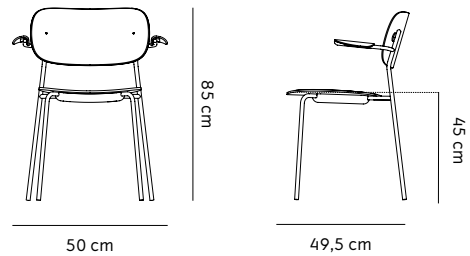

Co Chair w/Armrest

BY NORM ARCHITECTS & ELS VAN HOOREBEECK

Category: Dining Chair
Materials, Seat and Backrest: Plywood, Oak Veneer
Materials, Optional Armrests: Plywood, Oak Veneer
Base: Black Powder Coated Steel
Stacking Shield: Polyamid (PA6)
H: 85 cm, W: 50 cm, D: 49,5 cm, SH: 45 cm

PRODUCT OPTIONS

UPHOLSTERY

OAK FINISH OPTIONS

Co Chair w/Armrest, Dark Stained Oak/Shade Pitch Black,
by Norm Architects & Els Van Hoorebeek

QUICK SHIP OPTIONS

Selected combinations available for expedited delivery.

BACKREST AND SEAT WITHOUT UPHOLSTERY

PRICE

	CO CHAIR W/ARMREST, NATURAL OAK / BLACK STEEL 1165039		CO CHAIR W/ARMREST, DARK STAINED OAK / BLACK STEEL 1165849	DKK 2.695,00 /Ex. Vat 2.156,00 NOK 3.595,00 /Ex. Vat 2.876,00 SEK 3.595,00 /Ex. Vat 2.876,00 EUR 349,95 /Ex. Vat 289,20 GBP 299,95 /Ex. Vat 249,95
	CO CHAIR W/ARMREST, BLACK OAK / BLACK STEEL 1166539			

SEAT WITH UPHOLSTERY

	CO CHAIR W/ARMREST, CITY VELVET CA7832/062 / DARK STAINED OAK / BLACK STEEL 1168849			DKK 3.495,00 /Ex. Vat 2.796,00 NOK 4.595,00 /Ex. Vat 3.676,00 SEK 4.995,00 /Ex. Vat 3.996,00 EUR 459,95 /Ex. Vat 380,12 GBP 419,95 /Ex. Vat 349,96
	CO CHAIR W/ARMREST, HALLINGDAL 65, 130 / NATURAL OAK / BLACK STEEL 1168039			DKK 3.895,00 /Ex. Vat 3.116,00 NOK 5.195,00 /Ex. Vat 4.156,00 SEK 5.695,00 /Ex. Vat 4.556,00 EUR 519,95 /Ex. Vat 429,71 GBP 469,95 /Ex. Vat 391,63
	CO CHAIR W/ARMREST, DAKAR LEATHER 0842 / DARK STAINED OAK / BLACK STEEL 1169849		CO CHAIR W/ARMREST, DAKAR LEATHER 0842 / BLACK OAK / BLACK STEEL 1169539	DKK 3.795,00 /Ex. Vat 3.036,00 NOK 5.095,00 /Ex. Vat 4.076,00 SEK 5.595,00 /Ex. Vat 4.476,00 EUR 509,95 /Ex. Vat 421,45 GBP 469,95 /Ex. Vat 391,63