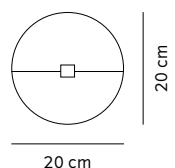

4811839 Brass

Colli: 2 pcs

DKK 499,95 /Ex. Vat 399,96
NOK 699,95 /Ex. Vat 559,96
SEK 699,95 /Ex. Vat 559,96
EUR 69,95 /Ex. Vat 57,81
GBP 64,95 /Ex. Vat 54,12

Silver