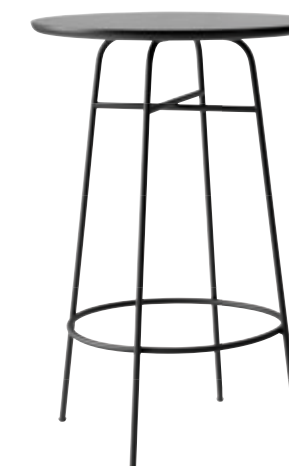

Afterroom Bar Table

BY AFTEROOM

AFTEROOM BAR TABLE,	DKK 6.995,00 /Ex. Vat 5.596,00
BLACK LAMINATE /	NOK 8.995,00 /Ex. Vat 7.196,00
BLACK STEEL	SEK 8.995,00 /Ex. Vat 7.196,00
	EUR 949,95 /Ex. Vat 785,04
8831530	GBP 849,95 /Ex. Vat 708,26