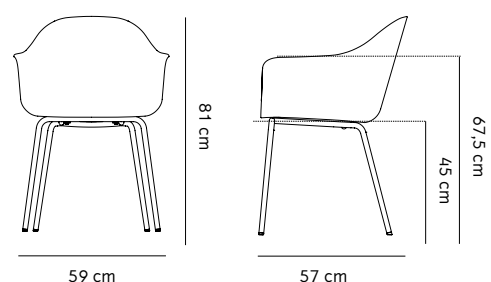

Harbour Dining Chair, Light Grey/Remix 233, by Norm Architects
Harbour Dining Chair, Black/Dakar 0863, by Norm Architects