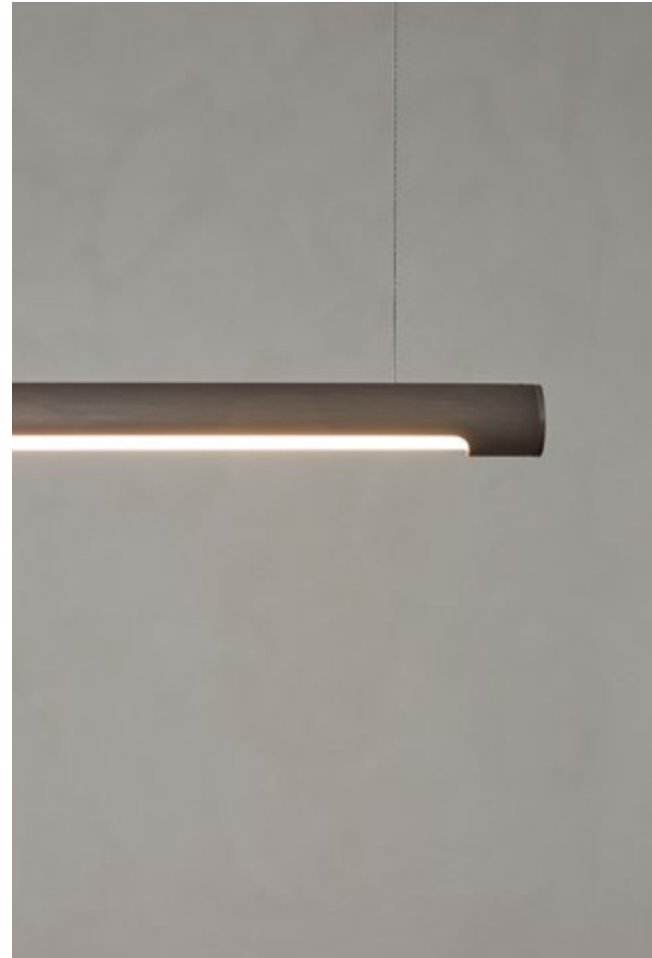

Holmskov's minimalist design works beautifully on its own and can be installed in multiples in infinite arrangements, creating continuous rows or sculptural, randomized displays of light. Clustered and installed at various heights and angles, the pendants create a graphic, dynamic setting ideal for hallways, stairwells and other spaces with high ceilings.

Using the mobile app, you can control the pendant's light intensity and color temperature. You can also add multiple fixtures to the same system, making it easy to control one or many lamps with the swipe of a finger. If the lamp is installed without the app, it defaults to a medium temperature and intensity for everyday work and life.

The MENU Lighting App is available for both Apple and Android devices. Download the MENU Lighting App from Apple App Store or Google Play Store by searching "MENU Lighting". The application is free to download.