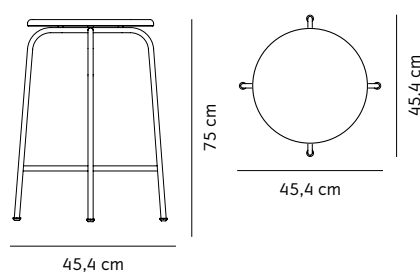

Afterroom Counter/Bar Stool

BY AFTERROOM

How do you strip away even more from an already pared-down chair, including the backrest, yet retain a high level of comfort? Stockholm-based design duo Afterroom answers this question with their eponymous stool, a piece of furniture that manages to be both quiet and attention-grabbing at once.

The Afterroom Stool is rendered in black powder coated steel and comes with or without an upholstered seat. The stool is available in three heights—stool, counter stool, and bar stool—making it easy to slide up against a bar or keep in the home as small-space or additional seating.

Category: Counter/ Bar Stool
Materials, Base: Powder Coated Steel
Materials, Seat: Painted Plywood with or without upholstery
H: 65 cm, W: 45,4 cm, D: 45,4 cm, SH: 65 cm
H: 75 cm, W: 45,4 cm, D: 45,4 cm, SH: 75 cm

COUNTER STOOL

BAR STOOL

PRODUCT OPTIONS

POWDER COATED STEEL BASE

QUICK SHIP OPTIONS

Selected combinations available for expedited delivery.

WITHOUT UPHOLSTERED SEAT

PRICE

Material	Product Code	Item	DKK	EUR	SEK	NOK	GBP
Black Painted Plywood / Black Steel	9480530	Counter Stool	1.499,95	199,95	1.995,00	1.995,00	189,95
	9470530	Bar Stool	1.199,96	165,24	1.596,00	1.596,00	158,29

AFTERROOM STOOL — SPEC OPTIONS

Available in any textile or leather from our Upholstery Program with standard lead time.

TEXTILE

See Upholstery Program (pp. 294–301)