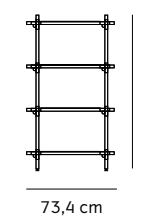

Stick System

BY JAN & HENRY

A shelving solution designed to meet the needs of the young generation – mobile and on the move – Stick System can be extended and adapted to suit any space it inhabits. Cleverly designed with maximum attention to detail, it is the creation of exciting Czech duo Jan Plecháč and Henry Wielgus.

Category: Shelving System
Materials, Shelves: Powder Coated Steel
Materials, Sticks: Solid Ash

ONLINE CONFIGURATOR AVAILABLE ON WWW.MENU.AS

Stick System, 1x4, Grey Steel/Light Ash, by Jan & Henry
TR Bulb Table/Wall Lamp, Marble/Matte Opal, by Tim Rundle

Black/
Dark Ash   White/
White Ash   Grey/
Light Ash

STICK SYSTEM 1 X 2
H: 58 cm, W: 73,4 cm, D: 50,1 cm

50008 Black/Dark Ash
50016 White/White Ash
50024 Grey/Light Ash

DKK 2.495,00 /Ex. Vat 1.996,00
NOK 3.495,00 /Ex. Vat 2.796,00
SEK 3.695,00 /Ex. Vat 2.956,00
EUR 349,95 /Ex. Vat 289,21
GBP 299,95 /Ex. Vat 249,96

STICK SYSTEM 1 X 3
H: 95,7 cm, W: 73,4 cm, D: 50,1 cm

50009 Black/Dark Ash
50017 White/White Ash
50025 Grey/Light Ash

DKK 3.995,00 /Ex. Vat 3.196,00
NOK 5.395,00 /Ex. Vat 4.316,00
SEK 5.695,00 /Ex. Vat 4.556,00
EUR 549,95 /Ex. Vat 454,50
GBP 499,95 /Ex. Vat 416,63

Black/
Dark Ash   White/
White Ash   Grey/
Light Ash

STICK SYSTEM 1 X 4
H: 133 cm, W: 73,4 cm, D: 50,1 cm

50010 Black/Dark Ash
50018 White/White Ash
50026 Grey/Light Ash

DKK 4.995,00 /Ex. Vat 3.996,00
NOK 6.695,00 /Ex. Vat 5.356,00
SEK 7.295,00 /Ex. Vat 5.836,00
EUR 699,95 /Ex. Vat 578,47
GBP 649,95 /Ex. Vat 541,63

STICK SYSTEM 1 X 5
H: 171 cm, W: 73,4 cm, D: 50,1 cm

50011 Black/Dark Ash
50019 White/White Ash
50027 Grey/Light Ash

DKK 5.995,00 /Ex. Vat 4.796,00
NOK 7.995,00 /Ex. Vat 6.396,00
SEK 8.495,00 /Ex. Vat 6.796,00
EUR 829,95 /Ex. Vat 685,91
GBP 749,95 /Ex. Vat 624,96

Black/
Dark Ash   White/
White Ash   Grey/
Light Ash