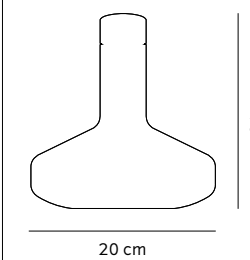

WINE BREATHER DELUXE

Category: Carafe
Materials: Glass, Stainless Steel
or Plated Stainless Steel, Plastic,
Silicone
Colli: 4 pcs
H: 21 cm, Ø: 20 cm

4683039 Clear/Steel
4683829 Clear/Gold

DKK 599,95 /Ex. Vat 479,96
NOK 799,95 /Ex. Vat 639,96
SEK 799,95 /Ex. Vat 639,96
EUR 79,95 /Ex. Vat 66,07
GBP 74,95 /Ex. Vat 62,46