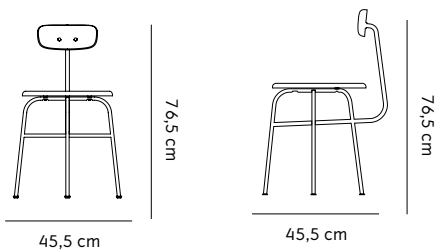

AFTEROOM – 4 LEGS