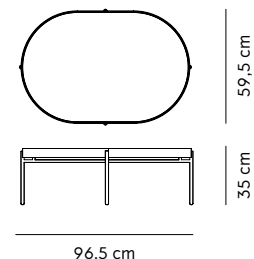

8561499 Dark Green 8561939 Brown

DKK 4.995,00 /Ex. Vat 3.996,00
NOK 6.995,00 /Ex. Vat 5.596,00
SEK 7.495,00 /Ex. Vat 5.996,00
EUR 699,95 /Ex. Vat 578,47
GBP 649,95 /Ex. Vat 541,63