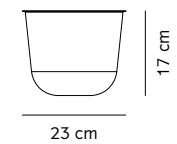

Wire Planter Series

BY NORM ARCHITECTS

THE COMBINATION OF THE WIRE POT AND BASE CREATES A BEAUTIFUL RESTING PLACE FOR YOUR PLANTS, WHILE ALSO OFFERING STANDS OF VARYING HEIGHTS TO BRING VISUAL INTEREST AND DECORATION TO BOTH INDOOR AND OUTDOOR SPACES.

Designed by the team at Norm Architects, the Wire Pot and Base were inspired by a Japanese-style garden. The pieces can be bought separately but are best used together. The geometric lines of the Base and the gentle curve of the Pot work in harmony to lend a strong aesthetic to any house or garden greenery. Because of its striking and elevated nature, the Wire Pot and Base is a great option for plants in commercial spaces, such as restaurants and offices.

WIRE TABLE TOP

4775539 Black
4775639 White

Category: Table Top for Wire Base

Material: Marquina Marble or Carrara Marble
H: 1,8 cm, Ø: 23 cm

DKK	699,95	/Ex. Vat 559,96
NOK	999,95	/Ex. Vat 799,96
SEK	999,95	/Ex. Vat 799,96
EUR	99,95	/Ex. Vat 82,60
GBP	89,95	/Ex. Vat 74,96

Olive Black White

WIRE BASE, 202

Category: Base for Wire Series
Material: Powder Coated Steel, ED Coating
Colli: 4 pcs
H: 20 cm, Ø: 23 cm

4770429 Olive
4770539 Black
4770639 White

DKK	299,95	/Ex. Vat 239,96
NOK	399,95	/Ex. Vat 319,96
SEK	399,95	/Ex. Vat 319,96
EUR	39,95	/Ex. Vat 33,01
GBP	34,95	/Ex. Vat 29,12

Olive Black White

WIRE BASE, 404

Category: Base for Wire Series
Material: Powder Coated Steel, ED Coating
Colli: 4 pcs
H: 40 cm, Ø: 23 cm

4771429 Olive
4771539 Black
4771639 White

DKK	349,95	/Ex. Vat 279,96
NOK	499,95	/Ex. Vat 399,96
SEK	499,95	/Ex. Vat 399,96
EUR	49,95	/Ex. Vat 41,28
GBP	44,95	/Ex. Vat 37,46

Olive Black White

WIRE BASE, 606

Category: Base for Wire Series
Material: Powder Coated Steel, ED Coating
Colli: 4 pcs
H: 60 cm, Ø: 23 cm

4772429 Olive
4772539 Black
4772639 White