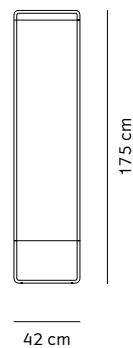

KASCHKASCH FLOOR MIRROR	8000539 Black 8000639 White
Category: Leaning Mirror Materials: Powder Coated Aluminum, Glass Mirror H: 175 cm, W: 42 cm, D: 20 cm	<table border="0"> <tr> <td>DKK</td> <td>2.195,00</td> <td>/Ex. Vat 1.756,00</td> </tr> <tr> <td>NOK</td> <td>2.995,00</td> <td>/Ex. Vat 2.396,00</td> </tr> <tr> <td>SEK</td> <td>2.995,00</td> <td>/Ex. Vat 2.396,00</td> </tr> <tr> <td>EUR</td> <td>299,95</td> <td>/Ex. Vat 247,88</td> </tr> <tr> <td>GBP</td> <td>269,95</td> <td>/Ex. Vat 224,95</td> </tr> </table>