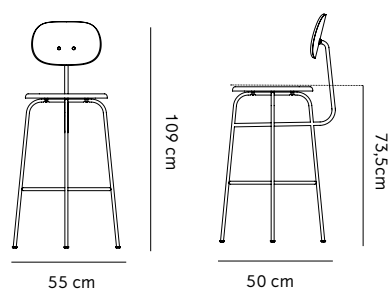

BAR CHAIR

QUICK SHIP OPTIONS

Selected combinations available for expedited delivery.

WITH UPHOLSTERED SEAT AND BACK

PRICE

	AFTEROOM CHAIR PLUS, CITY VELVET CA 7832/031 / BLACK STEEL	DKK 3.995,00 /Ex. Vat 3.196,00
		NOK 5.295,00 /Ex. Vat 4.236,00
		SEK 5.695,00 /Ex. Vat 4.556,00
		EUR 525,95 /Ex. Vat 434,66
	AFTEROOM CHAIR PLUS, DAKAR LEATHER 0250 / BLACK STEEL	DKK 4.495,00 /Ex. Vat 3.596,00
		NOK 5.995,00 /Ex. Vat 4.796,00
	9425469, Counter Plus	SEK 6.495,00 /Ex. Vat 5.196,00
	9435469, Bar Plus	EUR 599,95 /Ex. Vat 495,82
	9425979, Counter Plus	GBP 479,95 /Ex. Vat 399,95
	9435979, Bar Plus	GBP 549,95 /Ex. Vat 458,29

Extra charge of 10% for CMHR foam, UK requirement
COM Options: Customer's own material available upon request. For further information please see an overview of our upholstery program on pages 294-301.