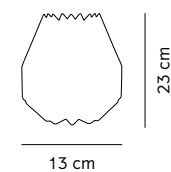

Cyclades Vase

BY NICK ROSS

Finding its inspiration in the Louvre and moreover, the female idols of the Cycladic culture (a group of islands in the Aegean Sea between 3200–2000 BC), the Cyclades Collection consists of a collection of vases in raw and glazed ceramic – a fresh, new take on how to use materials that are often associated with the past. Exhibiting its ancient prowess, while still seeming familiar and modern, the Cyclades Collection acts as a beautiful and contemporary standpoint for all areas of the interior design.

Category: Vase
Material: Ceramic

CYCLADES VASE, SMALL

Colli: 2 pc
H: 20 cm, Ø: 11 cm

4832039 Sand
4832539 Black

DKK	299,95	/Ex. Vat 239,96
NOK	399,95	/Ex. Vat 319,96
SEK	399,95	/Ex. Vat 319,96
EUR	39,95	/Ex. Vat 33,01
GBP	34,95	/Ex. Vat 29,12

CYCLADES VASE, LARGE

Colli: 2 pc
H: 26 cm, Ø: 14 cm

4831039 Sand
4831539 Black

DKK	599,95	/Ex. Vat 479,96
NOK	799,95	/Ex. Vat 639,96
SEK	799,95	/Ex. Vat 639,96
EUR	79,95	/Ex. Vat 66,07
GBP	69,95	/Ex. Vat 58,29

Folded Vase

BY AMANDA BETZ

Cleverly bringing together the art of folding with ceramics, designer Amanda Betz has created Folded Vases in two tones. Add flowers or admire unadorned for their raw beauty.

Category: Vase
Material: Ceramic

FOLDED VASE, TALL

Colli: 2 pcs
H: 23 cm, Ø: 13 cm

4764129 Carbon
4764639 White

DKK	899,95	/Ex. Vat 719,96
NOK	1.099,95	/Ex. Vat 879,96
SEK	1.099,95	/Ex. Vat 879,96
EUR	119,95	/Ex. Vat 99,13
GBP	99,95	/Ex. Vat 83,29

FOLDED VASE, LOW

Colli: 2 pcs
H: 15 cm, Ø: 22 cm

4763119 Ash
4763129 Carbon

DKK	599,95	/Ex. Vat 479,96
NOK	799,95	/Ex. Vat 639,96
SEK	799,95	/Ex. Vat 639,96
EUR	79,95	/Ex. Vat 66,07
GBP	69,95	/Ex. Vat 58,29

Stem Vase

BY DUBOKK