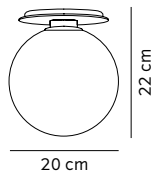

TR BULB, CEILING/WALL LAMP

Category: Lamp
Materials: Opal Glass, Nylon (PA6), LED COB, Black Powder Coated Steel, Textile Cord
Light Source: LED E27 (included)
Dimmer: Yes, on cord
Colli: 2 pcs
H: 22 cm, Ø: 16/20 cm

1494629 Black/Shiny Opal
1494639 Black/Matte Opal

DKK 1.499,95 /Ex. Vat 1.199,96
NOK 1.995,00 /Ex. Vat 1.596,00
SEK 2.195,00 /Ex. Vat 1.756,00
EUR 199,95 /Ex. Vat 165,25
GBP 179,95 /Ex. Vat 149,96

20 cm