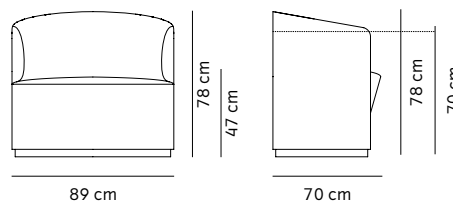

TEAROOM LOUNGE CHAIR