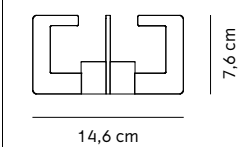

CAST TEA HEATER	4545539 Black
Category: Tea Heater	DKK 349,95 /Ex. Vat 279,96
Materials: Powder Coated Steel, EVA Foam	NOK 499,95 /Ex. Vat 399,96
Colli: 4 pcs	SEK 499,95 /Ex. Vat 399,96
H: 7,6 cm, Ø: 14,6 cm	EUR 49,95 /Ex. Vat 41,28
	GBP 44,95 /Ex. Vat 37,46