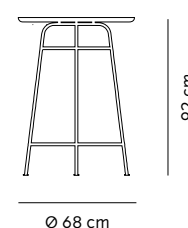

AFTEROOM COUNTER TABLE,	DKK 6.495,00 /Ex. Vat 5.196,00
BLACK LAMINATE /	NOK 8.995,00 /Ex. Vat 7.196,00
BLACK STEEL	SEK 8.995,00 /Ex. Vat 7.196,00
	EUR 879,95 /Ex. Vat 727,19
8821530	GBP 799,95 /Ex. Vat 666,60