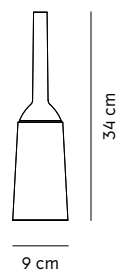

1630139 Light Grey

DKK	1.199,95	/Ex. Vat 959,96
NOK	1.595,00	/Ex. Vat 1.276,00
SEK	1.695,00	/Ex. Vat 1.356,00
EUR	159,95	/Ex. Vat 132,19
GBP	149,95	/Ex. Vat 124,96