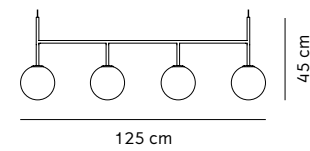

TR BULB, SUSPENSION FRAME

Category: Lamp
Materials: Opal Glass, Nylon (PA6), LED COB, Dimmable, Black Powder Coated Steel
Light Source: LED E27 7,2 W (included)
H 45 cm, W:20 cm, L: 125 cm

1495629 Black/Shiny Opal
1495639 Black/Matte Opal

DKK 5.995,00 /Ex. Vat 4.796,00
NOK 6.995,00 /Ex. Vat 5.596,00
SEK 7.495,00 /Ex. Vat 5.996,00
EUR 699,95 /Ex. Vat 578,47
GBP 679,95 /Ex. Vat 566,63