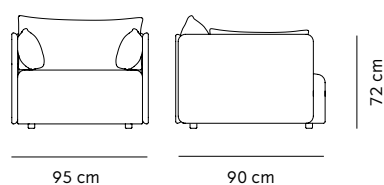

Offset Sofa

BY NORM ARCHITECTS

A contemporary sofa, understated yet statement-making, Offset is the result of research into 'balance' by Norm Architects. The studio wanted to create a sofa as simply as possible while embracing a set of paradoxes: making it substantial yet delicate in appearance, architectural yet inviting and homey. In the studio, the designers experimented with offsetting – playing with proportions, narrow armrests versus a thick generous seat, supported by four stubby legs. The clean-lined boxy shape is inspired by minimalist art, gently softened for a welcoming expression and maximised for comfort. Offset comes fully upholstered in fabric only, with prices varying depending on the textile you select.

Category: Sofa
Materials, Inderlayer, Armrest & Back: Foam 40kg/400N
Materials, Outlayer, Armrest & Back: Foam 18kg/160N
Foam Core surrounded by casing containing 70% feathers and 30% foam granulate
Materials, Cushion: 70% feather and 30% Foam Granulate
Materials, Color: According to upholstery

1-SEATER

2-SEATER

3-SEATER

SIZE OPTIONS

QUICK SHIP OPTIONS

Selected combinations available for expedited delivery.

1 SEATER — UPHOLSTERY OPTIONS

PRICE

	OFFSET SOFA, 1 SEATER MAPLE 222 9849069	DKK 18.695,00 /Ex. Vat 14,956,00
		NOK 24.895,00 /Ex. Vat 19,916,00
		SEK 26.995,00 /Ex. Vat 21,596,00
		EUR 2.499,95 /Ex. Vat 2.066,07
		GBP 2.295,00 /Ex. Vat 1.912,50

	OFFSET SOFA, 1 SEATER SAVANNA 202 9849029	DKK 22.395,00 /Ex. Vat 17,916,00
		NOK 29.795,00 /Ex. Vat 23,836,00
		SEK 32.395,00 /Ex. Vat 25,916,00
		EUR 2.999,95 /Ex. Vat 2,479,30
		GBP 2.795,00 /Ex. Vat 2,329,17

2 SEATER — UPHOLSTERY OPTIONS

PRICE