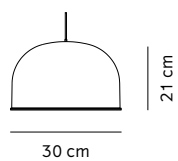

Phare LED Lamp

BY STANISLAW CZARNOCKI

Phare is a daily companion that can be freely placed, hung or taken outside as long as conditions are dry according to need. Whether standing or hanging, Phare is celebrated for its versatility. With its simple graphic composition Phare will suit any work, home or hospitality interior.

PHARE LED LAMP

Category: LED Lamp
Materials: Powder Coated Aluminum, PC Plast, LED
Battery Time: 5 hours
Light Source: LED (25.000 h)
Colli: 2 pcs
H: 23 cm, W: 13 cm, D: 13,5 cm

1755139 Light Grey 1755349 Burned Red 1755539 Black

DKK 1.199,95 /Ex. Vat 959,96
NOK 1.499,95 /Ex. Vat 1.199,96
SEK 1.595,00 /Ex. Vat 1.276,00
EUR 149,95 /Ex. Vat 123,93
GBP 139,95 /Ex. Vat 116,63

23 cm

13,5 cm

The Standard Lamp

BY SYLVIAIN WILLEENZ

Designed with an eye to both beauty and function by one of Belgium's most talked about young designers, Sylvain Willenz, the Standard has all the makings of a modern classic. Its beautiful soft light makes this an ideal lamp for the dining room or office table. Its sense of purity and balance make it a pleasure to behold.

THE STANDARD PENDANT

Category: Pendant Lamp
Materials: Glass
Dimmer: No
Lightning Source E27 (not included)
Colli: 2
H: 18 cm Ø 24 cm

1710629 Opal Glass

DKK 1.499,95 /Ex. Vat 1.199,96
NOK 1.995,00 /Ex. Vat 1.596,00
SEK 1.995,00 /Ex. Vat 1.596,00
EUR 199,95 /Ex. Vat 165,24
GBP 179,95 /Ex. Vat 149,95

18 cm

Ø 24

Peek Lamp

BY JONAS WAGELL