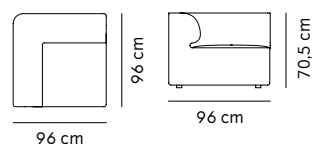

Eave Modular Sofa

BY NORM ARCHITECTS

Inspired by architecture Eave Modular Sofa takes its name from “eaves” – the lower edges of the roof that overhang a wall. The sofa’s distinctive detail is its internal “eaves” – curved upholstered armrests that lend the sofa its expressive character. A perfect blend of style and comfort, Eave is a generous sofa that will encourage owners to relax. The seating angle is also ideal for offices or public spaces, enabling the user to sit actively engaging with work. Figure out your own configuration to suit your space. Eave comes fully upholstered in fabric only, with prices varying depending on the textile you select.

Category: Sofa
Materials, Body: Wood construction, PU Foam
Color: According to Upholstery

CORNER

MIDDLE

POUF

Eave Modular Sofa, Corner, Pouf, Middel, City Velvet CA7832/039, by Norm Architects
Plinth Low, Brown Grey Kendzo Marble, by Norm Architects
Échasse Bowl, Large, Brushed Brass/Smoke Glass, by Theresa Rand

MODULAR OPTIONS

FIXED COMBINATIONS

Selected combinations with standard delivery lead time.

CORNER

PRICE

	EAVE MODULAR CORNER CITY VELVET CA7832/031		EAVE MODULAR CORNER CITY VELVET CA7832/078	DKK 13.495,00 /Ex. Vat 10.796,00
	9951469		9951989	NOK 17.895,00 /Ex. Vat 14.316,00
				SEK 19.495,00 /Ex. Vat 15.596,00
				EUR 1.799,95 /Ex. Vat 1.487,56
				GBP 1.695,00 /Ex. Vat 1.412,50

EAVE MODULAR CORNER SAVANNA 202

9951029

DKK 16.395,00 /Ex. Vat 13.116,00
NOK 21.895,00 /Ex. Vat 17.516,00
SEK 23.795,00 /Ex. Vat 19.036,00
EUR 2.199,95 /Ex. Vat 1.818,14
GBP 1.995,00 /Ex. Vat 1.662,50

POUF

PRICE