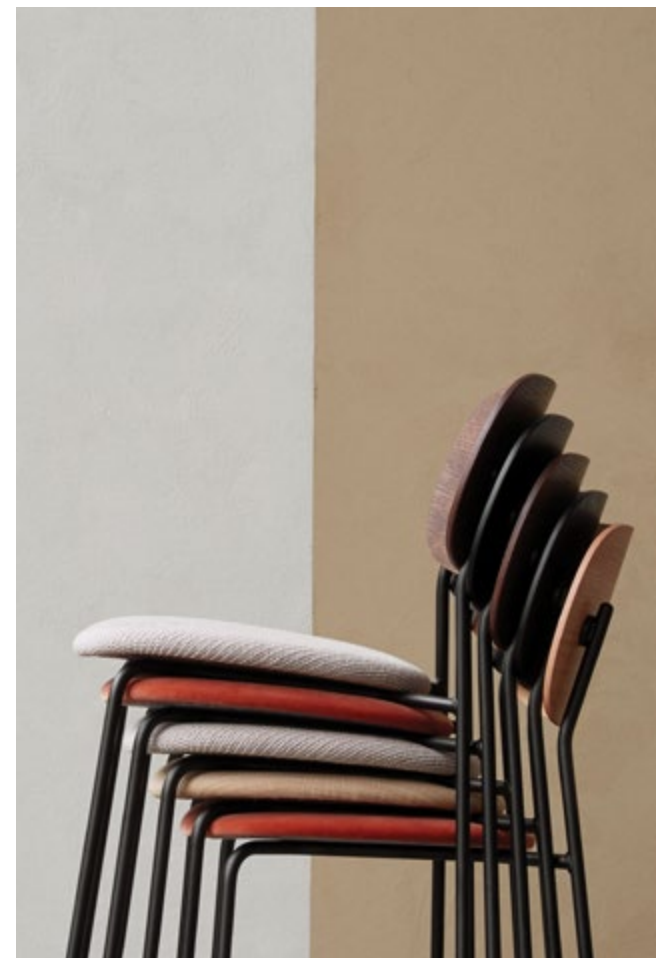

QUICK SHIP OPTIONS

Selected combinations available for expedited delivery.

SHELL WITHOUT UPHOLSTERY

PRICE

	CO CHAIR, NATURAL OAK / BLACK STEEL 1160039		CO CHAIR, DARK STAINED OAK / BLACK STEEL 1160849	DKK 2.295,00 /Ex. Vat 1.836,00 NOK 3.195,00 /Ex. Vat 2.556,00 SEK 3.195,00 /Ex. Vat 2.556,00 EUR 299,95 /Ex. Vat 247,88 GBP 279,95 /Ex. Vat 233,28
	CO CHAIR, BLACK OAK / BLACK STEEL 1161539			

WITH UPHOLSTERY

	CO CHAIR, CITY VELVET CA7832/062 / DARK STAINED OAK 1166849			DKK 2.995,00 /Ex. Vat 2.396,00 NOK 3.995,00 /Ex. Vat 3.196,00 SEK 4.395,00 /Ex. Vat 3.516,00 EUR 399,95 /Ex. Vat 330,54 GBP 369,95 /Ex. Vat 308,29
	CO CHAIR, HALLINGDAL 65, 130 / NATURAL OAK 1166039			DKK 3.495,00 /Ex. Vat 2.796,00 NOK 4.595,00 /Ex. Vat 3.676,00 SEK 4.995,00 /Ex. Vat 3.996,00 EUR 459,95 /Ex. Vat 380,12 GBP 419,95 /Ex. Vat 349,96
	CO CHAIR, DAKAR 0842 / DARK STAINED OAK 1167849		CO CHAIR, DAKAR 0842 / BLACK OAK 1167539	DKK 3.495,00 /Ex. Vat 2.796,00 NOK 4.595,00 /Ex. Vat 3.676,00 SEK 4.995,00 /Ex. Vat 3.996,00 EUR 459,95 /Ex. Vat 380,12 GBP 419,95 /Ex. Vat 349,96

Extra charge of 10% for CMHR foam, UK requirement
COM Options: Customer's own material available upon request. For further information please see an overview of our upholstery program on pages 294-301.