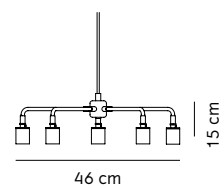

1910839 Brass

DKK 3.995,00 /Ex. Vat 3.196,00
NOK 5.495,00 /Ex. Vat 4.396,00
SEK 5.495,00 /Ex. Vat 4.396,00
EUR 549,95 /Ex. Vat 454,48
GBP 479,95 /Ex. Vat 399,94