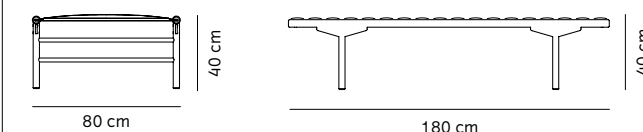

1010039 NATURAL OAK/LIGHT GREY MEL 1010539 BLACK OAK/BLACK

DKK 15.995,00 /Ex. Vat 12.796,00
NOK 19.999,00 /Ex. Vat 15.999,20
SEK 19.999,00 /Ex. Vat 15.999,20
EUR 2.199,00 /Ex. Vat 1.817,36
GBP 2.099,00 /Ex. Vat 1.749,17