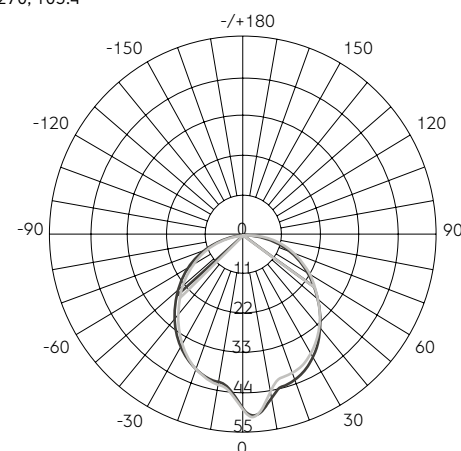

LIGHT INTENSITY AND COLOR TEMPERATURE CAN BE CONTROLLED BY USING THE MENU MOBILE APP AVAILABLE IN THE APP STORE

Luminous Intensity Distribution
UNIT: cd
— C0/180, 107.2
— C90/270, 105.4

Column Table Lamp, Bronze Anodised Aluminum, by Norm Architects
Plinth Tall, White Cerrerra Marble, by Norm Architects