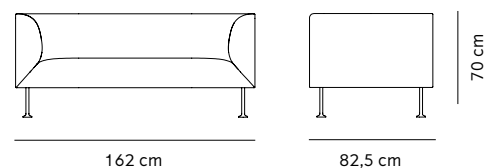

Godot Series

BY ISKOS-BERLIN

Godot is a comfortable and generous sofa series comprising 2- and 3-seater sofas as well as an armchair. The inner “spaces” of the sofa are designed in sizes allowing for a comfortable seating position without limiting the freedom of movement and the freedom to stretch your legs.

The exteriors vertical and rectangular surfaces allow for easy and natural placement of couches along with and close to walls as well as positioned centrally in the room; and, likewise, the feasibility of placing the furniture side by side as well as back to back.

Category: Sofa
Materials: CMHR Foam
Legs: Powder Coated Steel
Colour: According to upholstery

1-SEATER

2-SEATER

3-SEATER

SIZE OPTIONS

Godot Sofa, 1-Seater, Hallingdal 130, by Iskos-Berlin
Godot Sofa, 2-seater, Hallingdal 130, by Iskos-Berlin

QUICK SHIP OPTIONS

Selected combinations available for expedited delivery.

1 SEATER – UPHOLSTERY OPTIONS

PRICE

GODOT SOFA, 1 SEATER
REMIX 2, 233
9710049

DKK 17.195,00 /Ex. Vat 13.756,00
NOK 22.895,00 /Ex. Vat 18.316,00
SEK 24.895,00 /Ex. Vat 19.916,00
EUR 2.299,95 /Ex. Vat 1.900,79
GBP 2.095,00 /Ex. Vat 1.745,83

2 SEATER – UPHOLSTERY OPTIONS

PRICE

GODOT SOFA, 2 SEATER
REMIX 2, 233
9720049

DKK 22.395,00 /Ex. Vat 17.916,00
NOK 29.795,00 /Ex. Vat 23.836,00
SEK 32.395,00 /Ex. Vat 25.916,00
EUR 2.999,95 /Ex. Vat 2.479,30
GBP 2.795,00 /Ex. Vat 2.329,17

3 SEATER – UPHOLSTERY OPTIONS

PRICE

GODOT SOFA, 3 SEATER
REMIX 2, 233
9730049

DKK 28.395,00 /Ex. Vat 22.716,00
NOK 37.795,00 /Ex. Vat 30.236,00
SEK 41.095,00 /Ex. Vat 32.876,00
EUR 3.799,95 /Ex. Vat 3.140,45
GBP 3.495,00 /Ex. Vat 2.912,50

Extra charge of 10% for CMHR foam, UK requirement