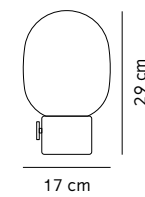

1800129 Light Grey

DKK 1.499,95 /Ex. Vat 1.199,96
NOK 1.995,00 /Ex. Vat 1.596,00
SEK 1.995,00 /Ex. Vat 1.596,00
EUR 199,95 /Ex. Vat 165,25
GBP 179,95 /Ex. Vat 149,96