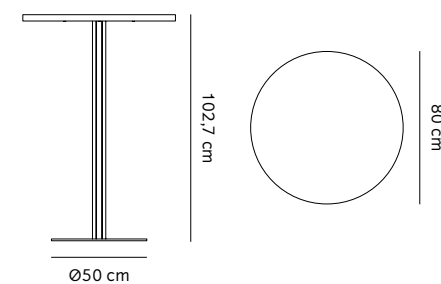

Harbour Column Counter/Bar Table

BY NORM ARCHITECTS

The Harbour Column Counter/Bar Table is available with three tabletop sizes: two round and one rectangular. Each can be crafted in charcoal linoleum, black oak veneer, or off white marble to suit your space and design preferences.

The clover-shaped column base is constructed in steel and aluminum in a black powder coated finish, with dining, counter and bar heights to fit numerous needs in homes, workplaces, cafés, lobbies – the possibilities are endless. Mix and match bases and tabletops to create your ideal pairing.

TABLETOP Ø60 CM

HARBOUR COLUMN TABLE Ø60 CM	DKK 4.495,00 /Ex. Vat 3.596,00
	NOK 5.995,00 /Ex. Vat 4.796,00
	SEK 6.295,00 /Ex. Vat 5.036,00
9318149, Charcoal Linoleum, Counter	EUR 599,95 /Ex. Vat 495,83
9320149, Charcoal Linoleum, Bar	GBP 549,95 /Ex. Vat 458,29

9318539, Painted Oak Veneer, Counter
9320539, Painted Oak Veneer, Bar

HARBOUR COLUMN TABLE Ø60 CM	DKK 6.995,00 /Ex. Vat 5.596,00
	NOK 8.995,00 /Ex. Vat 7.196,00
	SEK 9.995,00 /Ex. Vat 7.996,00
9318659, Off White Marble, Counter	EUR 899,95 /Ex. Vat 743,76
9320659, Off White Marble, Bar	GBP 829,95 /Ex. Vat 691,63

COUNTER TABLE

BAR TABLE

TABLETOP Ø80 CM

HARBOUR COLUMN TABLE Ø80 CM	DKK 4.995,00 /Ex. Vat 3.996,00
	NOK 6.995,00 /Ex. Vat 5.596,00
	SEK 7.495,00 /Ex. Vat 5.996,00
9306149, Charcoal Linoleum, Counter	EUR 699,95 /Ex. Vat 578,47
9307149, Charcoal Linoleum, Bar	GBP 629,95 /Ex. Vat 524,96

9306539, Painted Oak Veneer, Counter
9307539, Painted Oak Veneer, Bar

HARBOUR COLUMN TABLE Ø80 CM / OFF WHITE MARBLE	DKK 7.995,00 /Ex. Vat 6.396,00
	NOK 10.995,00 /Ex. Vat 8.796,00
	SEK 11.995,00 /Ex. Vat 9.596,00
9306659, Counter	EUR 1.099,95 /Ex. Vat 909,09
9307659, Bar	GBP 999,95 /Ex. Vat 833,29

COUNTER TABLE

BAR TABLE

TABLETOP 60X70 CM