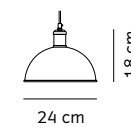

Hubert Series

BY SØREN ROSE STUDIO

THE HUBERT SERIES WAS CONCEIVED BY NEW YORK CITY-BASED DESIGN FIRM SØREN ROSE STUDIO. THE FUNCTIONAL FRAME, SIMPLE LINES, AND WARMING BRASS INTERIOR CREATE A LIGHT THAT IS AT ONCE UNOBTRUSIVE AND BEAUTIFUL.

An off-shoot of the beloved Tribeca series, the Hubert series includes the Pendant Ø24, Pendant Ø45, and Suspension Frame. The series builds upon those materials – steel and brass – and introduces a number of pendant and suspension options. The lamps are pared down in a way that emphasises the materials and the quality of the light.

Hubert Pendant Ø24 – The Hubert Pendant, previously only available with a black frame, now comes in ivory. This elegant update on the classic look keeps the profile minimalist, while adding a touch of femininity to the silhouette. The pendant could be used in any number of settings, from a home kitchen to a public cafe.

Hubert Pendant Ø45 – Just like the Hubert Pendant, but bigger. The 45 takes on a lighter feel thanks to a larger and more shallow frame. The industrial silhouette and functionality remain due to the high-quality materials.

Hubert Suspension Lamp – The Hubert Suspension Frame comes with three lamp shades attached, giving it an industrial feel while maintaining a sleek and minimalist aesthetic. Though this look is most commonly found in commercial spaces like hotels and restaurants, it would also look spectacular in a modern home, lending an air of drama above a dining room table or kitchen island.

Hubert Pendant, Ø 24, Ivory/Bronzed Brass, by Søren Rose Studio
Hubert Pendant, Ø 24, Black/Bronzed Brass, by Søren Rose Studio

Hubert Pendant

BY SØREN ROSE STUDIO