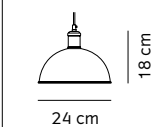

HUBERT SUSPENSION FRAME 1937649 Ivory/Bronzed Brass
1937859 Black/Bronzed Brass

Category: Pendant
Materials: Powder Coated Steel, Bronzed Brass, Textile Cord, Steel Wire
Light Source: E27 (not included)
H: 25 cm, W: 152 cm, D: 24 cm

DKK 4.995,00 /Ex. Vat 3.996,00
NOK 6.995,00 /Ex. Vat 5.596,00
SEK 7.495,00 /Ex. Vat 5.996,00
EUR 699,95 /Ex. Vat 578,47
GBP 649,95 /Ex. Vat 541,63