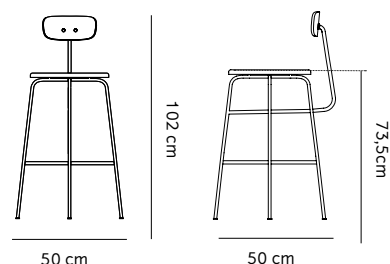

Afterroom Counter/Bar Chair

BY AFTERROOM

The Afterroom Counter/Bar Chair is rendered in black or white powder coated steel and comes with or without an upholstered seat.

Category: Counter/Bar Chair
Materials, Base: Powder Coated Steel
Materials, Back: Painted Plywood
Materials, Seat: Painted Plywood with or without upholstery
H: 92 cm, W: 46 cm, D: 54 cm, SH: 63,5 cm
H: 102 cm, W: 50 cm, D: 55 cm, SH: 73,5 cm

COUNTER CHAIR

BAR CHAIR

PRODUCT OPTIONS

SEAT OPTIONS

HEIGHT OPTIONS

QUICK SHIP OPTIONS

Selected combinations available for expedited delivery.

WITHOUT UPHOLSTERED SEAT

		PRICE
AFTERROOM CHAIR, BLACK PAINTED PLYWOOD / BLACK STEEL	9410530, Counter	DKK 2.795,00 /Ex. Vat 2.236,00
	9400530, Bar	NOK 3.495,00 /Ex. Vat 2.796,00
AFTERROOM CHAIR, WHITE PAINTED PLYWOOD / LIGHT GREY STEEL	9410630, Counter	SEK 3.495,00 /Ex. Vat 2.796,00
	9400630, Bar	EUR 369,95 /Ex. Vat 305,73
		GBP 339,95 /Ex. Vat 283,28

WITH UPHOLSTERED SEAT

AFTERROOM CHAIR, DUNES LEATHER 21003 / BLACK PAINTED PLYWOOD	9422530, Counter	DKK 4.395,00 /Ex. Vat 3.516,00
	9417530, Bar	NOK 5.795,00 /Ex. Vat 4.636,00
AFTERROOM CHAIR, DUNES LEATHER 21000 / BLACK PAINTED PLYWOOD	9421530, Counter	SEK 6.295,00 /Ex. Vat 5.036,00
	9416530, Bar	EUR 579,95 /Ex. Vat 479,29
		GBP 529,95 /Ex. Vat 441,62

AFTERROOM COUNTER/BAR CHAIR — SPEC OPTIONS

Available in any textile or leather from our Upholstery Program with standard lead time.

POWDER COATED STEEL BASE — WITH UPHOLSTERED SEAT

TEXTILE

See Upholstery Program (pp. 294–301)