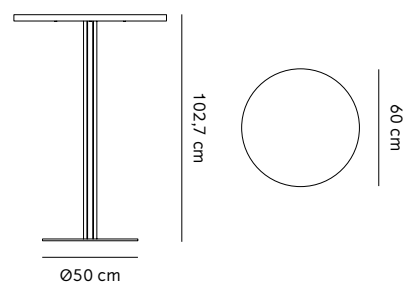

Harbour Column Counter/Bar Table

BY NORM ARCHITECTS

The Harbour Column Counter/Bar Table is available with three tabletop sizes: two round and one rectangular. Each can be crafted in charcoal linoleum, black oak veneer, or off white marble to suit your space and design preferences.

The clover-shaped column base is constructed in steel and aluminum in a black powder coated finish, with dining, counter and bar heights to fit numerous needs in homes, workplaces, cafés, lobbies – the possibilities are endless. Mix and match bases and tabletops to create your ideal pairing.

TABLETOP Ø60 CM

HARBOUR COLUMN TABLE Ø60 CM	DKK 4.495,00 /Ex. Vat 3.596,00
	NOK 5.995,00 /Ex. Vat 4.796,00
	SEK 6.295,00 /Ex. Vat 5.036,00
9318149, Charcoal Linoleum, Counter	EUR 599,95 /Ex. Vat 495,83
9320149, Charcoal Linoleum, Bar	GBP 549,95 /Ex. Vat 458,29

9318539, Painted Oak Veneer, Counter
9320539, Painted Oak Veneer, Bar

HARBOUR COLUMN TABLE Ø60 CM	DKK 6.995,00 /Ex. Vat 5.596,00
	NOK 8.995,00 /Ex. Vat 7.196,00
	SEK 9.995,00 /Ex. Vat 7.996,00
9318659, Off White Marble, Counter	EUR 899,95 /Ex. Vat 743,76
9320659, Off White Marble, Bar	GBP 829,95 /Ex. Vat 691,63

COUNTER TABLE

BAR TABLE

TABLETOP Ø80 CM

HARBOUR COLUMN TABLE Ø80 CM	DKK 4.995,00 /Ex. Vat 3.996,00
	NOK 6.995,00 /Ex. Vat 5.596,00
	SEK 7.495,00 /Ex. Vat 5.996,00
9306149, Charcoal Linoleum, Counter	EUR 699,95 /Ex. Vat 578,47
9307149, Charcoal Linoleum, Bar	GBP 629,95 /Ex. Vat 524,96

9306539, Painted Oak Veneer, Counter
9307539, Painted Oak Veneer, Bar

HARBOUR COLUMN TABLE Ø80 CM / OFF WHITE MARBLE	DKK 7.995,00 /Ex. Vat 6.396,00
	NOK 10.995,00 /Ex. Vat 8.796,00
	SEK 11.995,00 /Ex. Vat 9.596,00
9306659, Counter	EUR 1.099,95 /Ex. Vat 909,09
9307659, Bar	GBP 999,95 /Ex. Vat 833,29

COUNTER TABLE

BAR TABLE

TABLETOP 60X70 CM