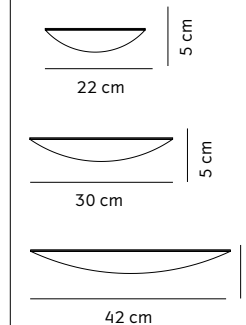

GRIDY FUNGI SHELF, LARGE

Category: Shelf
Materials: Oiled, Black Painted or Dark Stained Oak
Colli: 2 pcs
H: 5 cm, W: 42 cm, D: 21 cm

6800039 Natural Oak
6800939 Dark Oak
6800539 Black Oak

DKK 899,95 /Ex. Vat 719,96
NOK 1.199,95 /Ex. Vat 959,96
SEK 1.299,95 /Ex. Vat 1.039,96
EUR 119,95 /Ex. Vat 99,13
GBP 109,95 /Ex. Vat 91,63