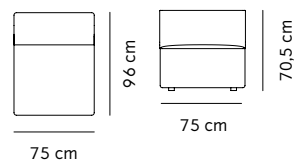

Eave Modular Sofa

BY NORM ARCHITECTS

Inspired by architecture Eave Modular Sofa takes its name from “eaves” – the lower edges of the roof that overhang a wall. The sofa’s distinctive detail is its internal “eaves” – curved upholstered armrests that lend the sofa its expressive character. A perfect blend of style and comfort, Eave is a generous sofa that will encourage owners to relax. The seating angle is also ideal for offices or public spaces, enabling the user to sit actively engaging with work. Figure out your own configuration to suit your space. Eave comes fully upholstered in fabric only, with prices varying depending on the textile you select.

Category: Sofa
Materials, Body: Wood construction, PU Foam
Color: According to Upholstery

CORNER

MIDDLE

POUF

Eave Modular Sofa, Corner, Pouf, Middel, City Velvet CA7832/039, by Norm Architects
Plinth Low, Brown Grey Kendzo Marble, by Norm Architects
Échasse Bowl, Large, Brushed Brass/Smoke Glass, by Theresa Rand

MODULAR OPTIONS

FIXED COMBINATIONS

Selected combinations with standard delivery lead time.

CORNER

PRICE

	EAVE MODULAR CORNER CITY VELVET CA7832/031		EAVE MODULAR CORNER CITY VELVET CA7832/078	DKK 13.495,00 /Ex. Vat 10.796,00
	9951469		9951989	NOK 17.895,00 /Ex. Vat 14.316,00
				SEK 19.495,00 /Ex. Vat 15.596,00
				EUR 1.799,95 /Ex. Vat 1.487,56
				GBP 1.695,00 /Ex. Vat 1.412,50

EAVE MODULAR CORNER SAVANNA 202

9951029

DKK 16.395,00 /Ex. Vat 13.116,00
NOK 21.895,00 /Ex. Vat 17.516,00
SEK 23.795,00 /Ex. Vat 19.036,00
EUR 2.199,95 /Ex. Vat 1.818,14
GBP 1.995,00 /Ex. Vat 1.662,50

POUF

PRICE