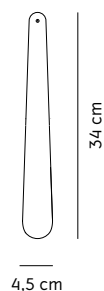

3750039 Steel

DKK 399,95 /Ex. Vat 319,96
NOK 499,95 /Ex. Vat 399,96
SEK 499,95 /Ex. Vat 399,96
EUR 49,95 /Ex. Vat 41,28
GBP 44,95 /Ex. Vat 37,46