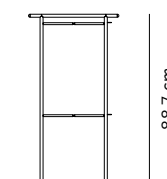

Septembre Coffee Table

BY THERESA RAND

The Septembre Coffee Table's soft, curvaceous shape is an unorthodox take on the traditional sofa table. Uniquely constructed where the table legs cradle the table top rather than merely supporting underneath, the table makes a confident statement with great nuance in the details. Whether you opt for the marble top, crafted using a warm grey, Portuguese marble stone called Ataija Azul or the black ash, the Septembre Coffee Table will add a touch of timeless sophistication and slick polish to the interior.

SEPTEMBRE COFFEE TABLE

H: 35 cm, W: 67 cm, L: 130 cm

9840539 Black
Materials: Stained Ash and Stained Ash Veneer, Plywood

DKK 7.495,00 /Ex. Vat 5.996,00
NOK 9.995,00 /Ex. Vat 7.996,00
SEK 10.995,00 /Ex. Vat 8.796,00
EUR 999,95 /Ex. Vat 826,40
GBP 899,95 /Ex. Vat 749,96

9850539 Black Ash/Grey Marble
Materials: Solid Ash, Ataija Azul Marble

DKK 9.995,00 /Ex. Vat 7.996,00
NOK 12.995,00 /Ex. Vat 10.396,00
SEK 13.995,00 /Ex. Vat 11.196,00
EUR 1.299,95 /Ex. Vat 1.074,34
GBP 1.199,95 /Ex. Vat 999,96

Yeh Wall Table

BY KEYNOH YEH

An unusual side table, the minimalistic Yeh Wall Table stands on two legs – balanced by a section of thin tabletop that bends upwards at a 90-degree angle against the wall for support. The two slender tubular legs are slightly angled to provide additional stability. Taiwanese designer Kenyon Yeh was inspired to create the table after walking past cheerleaders practising strength exercises close to his studio in Taipei.

One them was in a seated position, resting his back against a wall. The Yeh Table, with its clean lines, mimics that pose. Use as a side-table for books, plants or a lamp. Lightweight and portable, the Yeh Table is a perfect for homes with limited space.