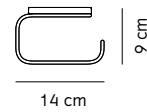

TOILET ROLL HOLDER NEW

7640539 Black NEW
7640639 White NEW

Available from Summer 2019.

Category: Toilet Roll Holder

Materials: Powder Coated

Aluminium, Powder Coated

Zink Alloy

H: 2,5 cm x W: 14 cm x D: 8,7 cm