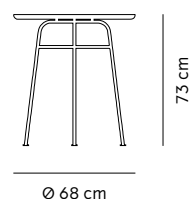

AFTEROOM CAFE TABLE,	DKK 5.995,00 /Ex. Vat 4.796,00
BLACK LAMINATE /	NOK 7.495,00 /Ex. Vat 5.996,00
BLACK STEEL	SEK 7.495,00 /Ex. Vat 5.996,00
	EUR 799,95 /Ex. Vat 661,08
8811530	GBP 699,95 /Ex. Vat 583,27