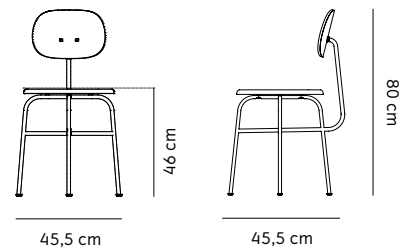

Afteroom Dining Chair Plus, Black/ Ritz Col4512, by Afteroom