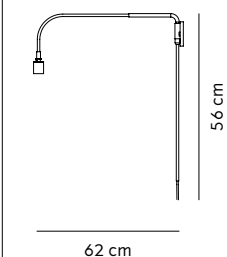

1950839 Brass

DKK 2.295,00 /Ex. Vat 1.836,00
NOK 2.995,00 /Ex. Vat 2.396,00
SEK 3.195,00 /Ex. Vat 2.556,00
EUR 299,95 /Ex. Vat 247,89
GBP 279,95 /Ex. Vat 233,29