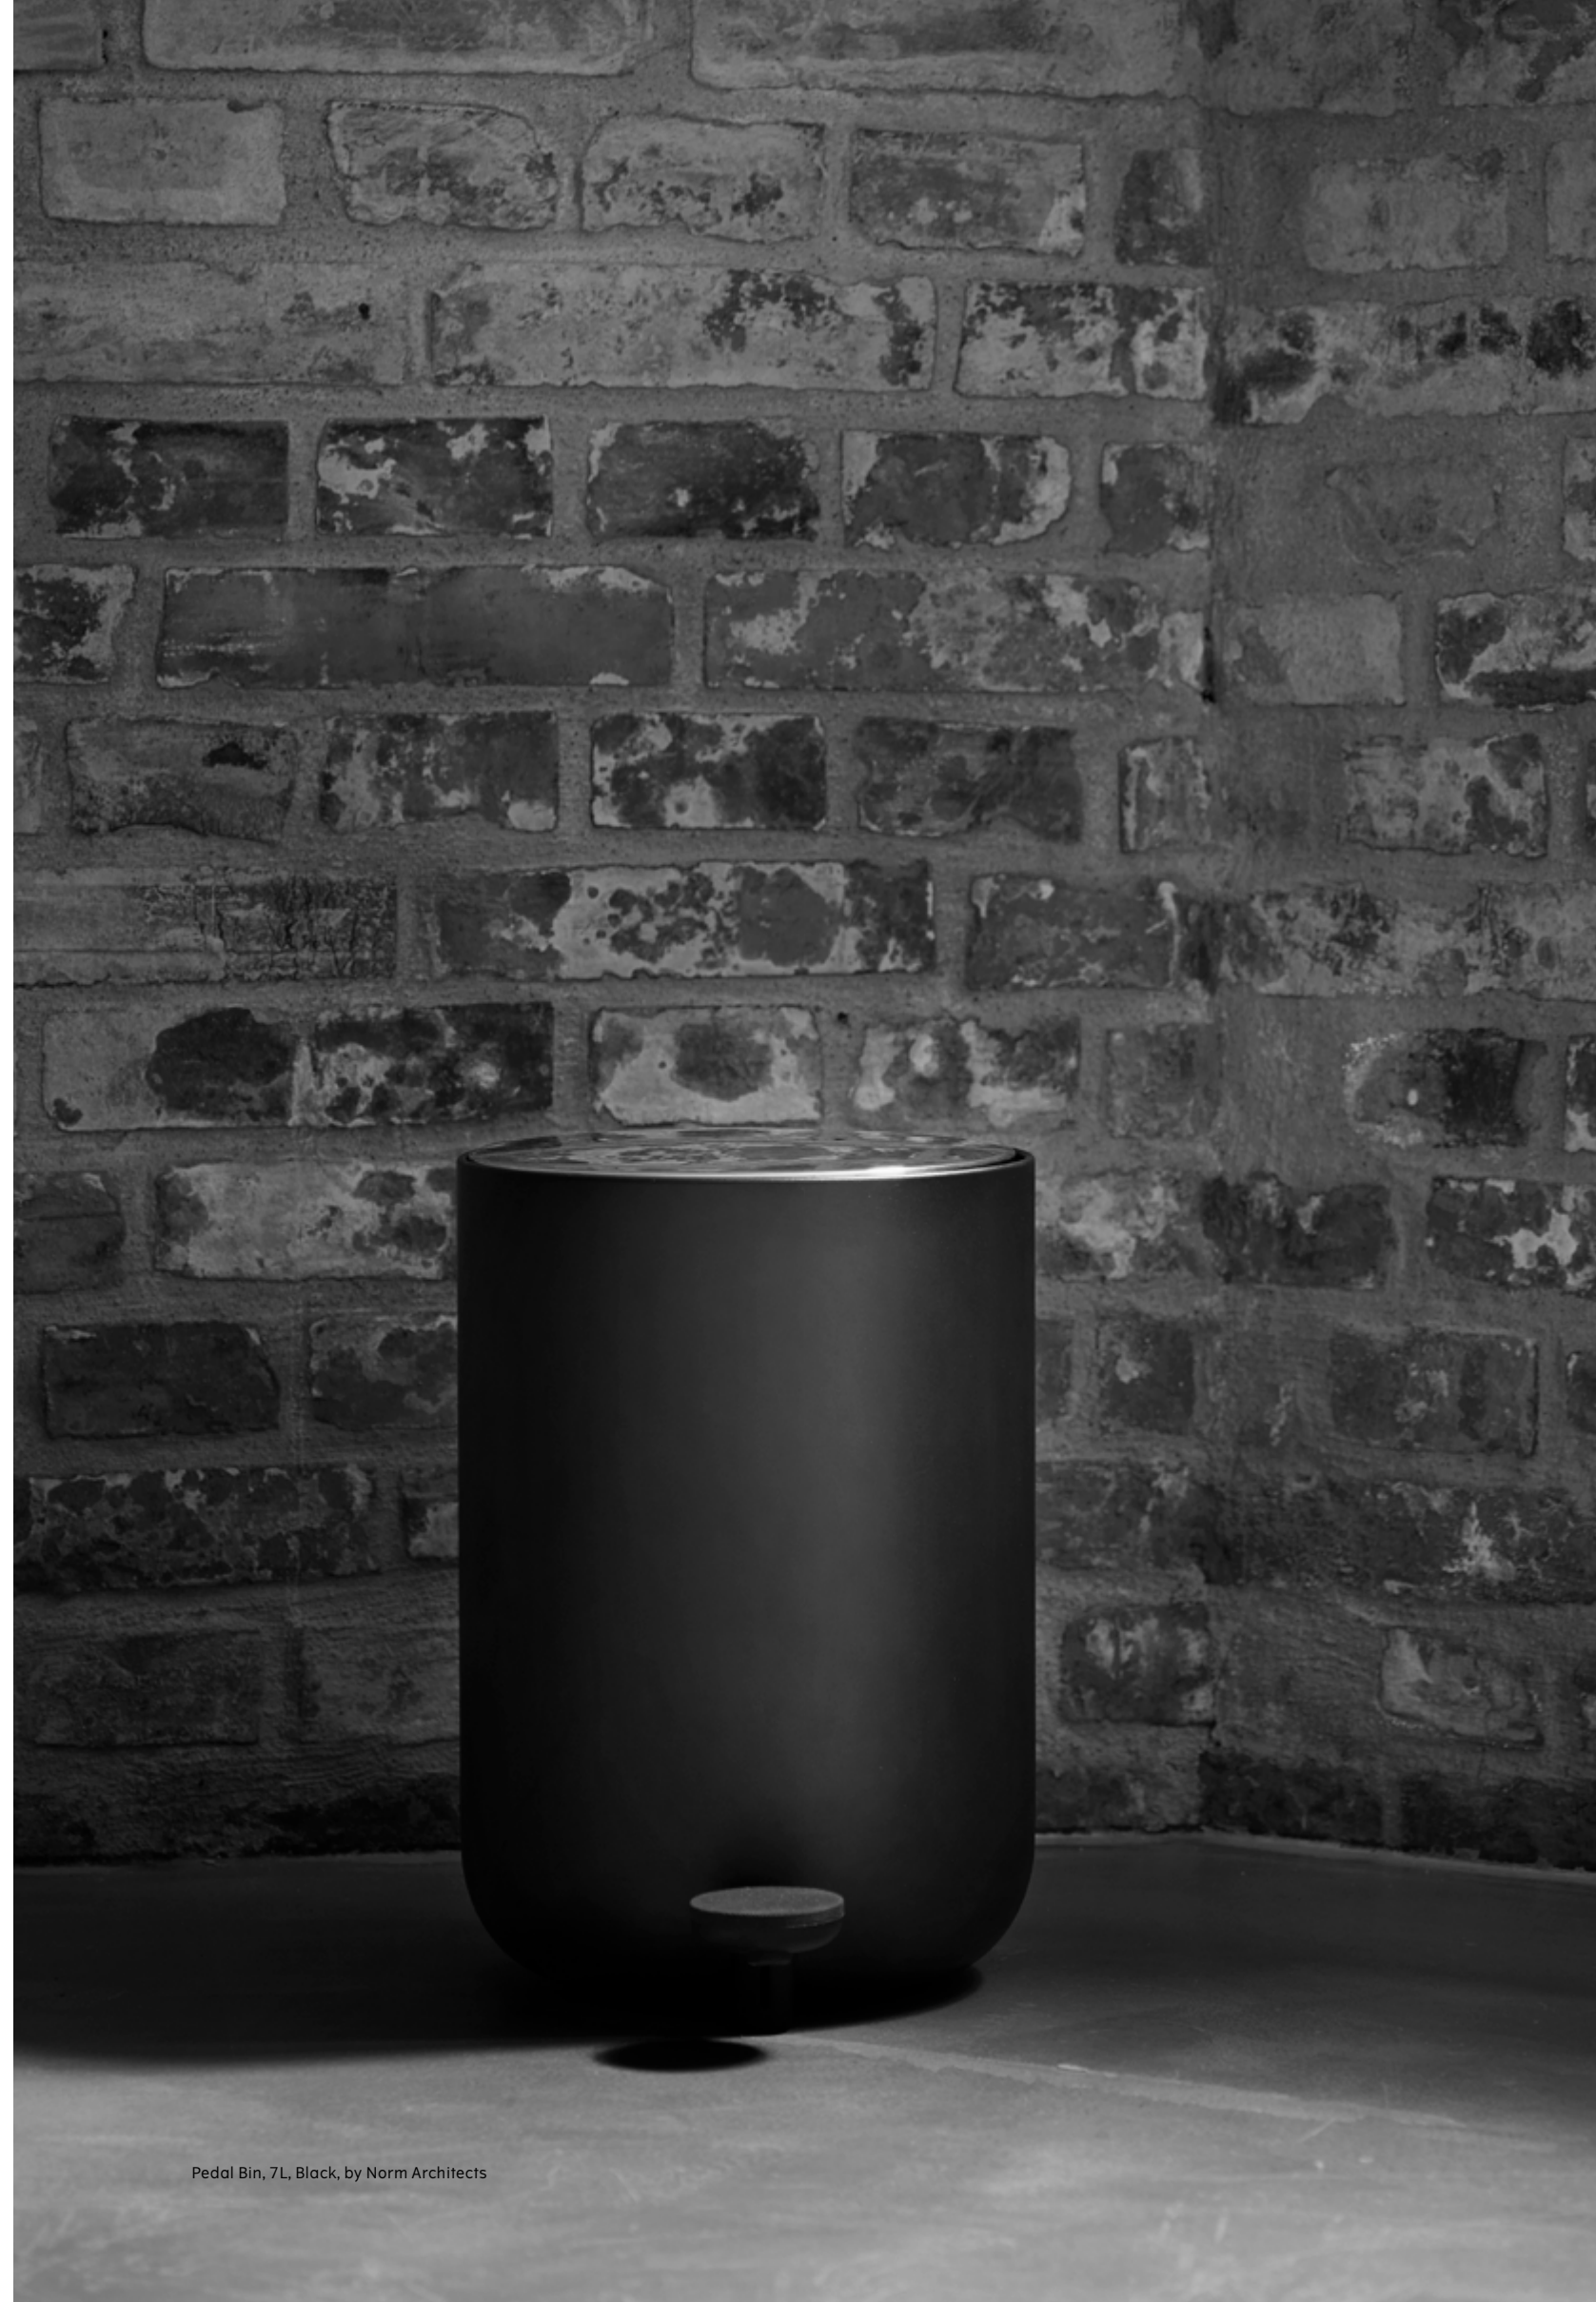

Pedal Bin, 7L, Black, by Norm Architects