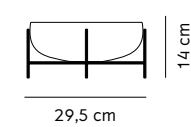

Échasse Series

BY THERESA RAND

VASE, SMALL

Category: Vase
Materials: Brushed or Bronzed Brass, Glass
Colli: 2 pcs
H: 28 cm, Ø: 15/10 cm

4789039 Clear/Bronzed Brass

DKK 1.299,95 /Ex. Vat 1.039,96
NOK 1.695,00 /Ex. Vat 1.356,00
SEK 1.799,95 /Ex. Vat 1.439,96
EUR 169,95 /Ex. Vat 140,45
GBP 149,95 /Ex. Vat 124,96

4795949 Smoke/Brushed Brass

DKK 1.199,95 /Ex. Vat 959,96
NOK 1.695,00 /Ex. Vat 1.356,00
SEK 1.799,95 /Ex. Vat 1.439,96
EUR 169,95 /Ex. Vat 140,45
GBP 149,95 /Ex. Vat 124,96

15/10 cm

VASE, MEDIUM

Category: Vase
Materials: Brushed Brass, Glass
H: 45 cm, Ø: 22/15 cm

4796949 Smoke/Brushed Brass

DKK 2.195,00 /Ex. Vat 1.756,00
NOK 2.995,00 /Ex. Vat 2.396,00
SEK 3.295,00 /Ex. Vat 2.636,00
EUR 299,95 /Ex. Vat 247,89
GBP 269,95 /Ex. Vat 224,96

22/15 cm

VASE, LARGE

Category: Vase
Materials: Brushed Brass, Glass
H: 60 cm, Ø: 30/20 cm

4797949 Smoke/Brushed Brass

DKK 3.695,00 /Ex. Vat 2.956,00
NOK 4.995,00 /Ex. Vat 3.996,00
SEK 4.995,00 /Ex. Vat 3.996,00
EUR 499,95 /Ex. Vat 413,18
GBP 449,95 /Ex. Vat 374,96

30/20 cm

BOWL, SMALL

Category: Bowl
Materials: Brushed Brass, Glass
Colli: 2 pcs
H: 13 cm, Ø: 15 cm

4799949 Smoke/Brushed Brass

DKK 699,95 /Ex. Vat 559,96
NOK 999,95 /Ex. Vat 799,96
SEK 999,95 /Ex. Vat 799,96
EUR 99,95 /Ex. Vat 82,60
GBP 89,95 /Ex. Vat 74,96

15 cm

BOWL, LARGE

Category: Bowl
Materials: Brushed Brass, Glass
H: 14 cm, Ø: 29,5 cm

4798949 Smoke/Brushed Brass

DKK 1.995,00 /Ex. Vat 1.596,00
NOK 2.695,00 /Ex. Vat 2.156,00
SEK 2.695,00 /Ex. Vat 2.156,00
EUR 269,95 /Ex. Vat 223,09
GBP 239,95 /Ex. Vat 199,95

29,5 cm

HURRICANE

Category: Candleholders
Materials: Brushed or Bronzed Brass, Glass
Colli: 2pcs
H: 8,5 cm, Ø: 14 cm

4794629 Opal/Bronzed Brass NEW 4794949 Smoke/Brushed Brass NEW