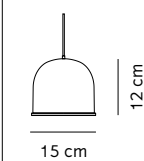

12 cm

15 cm

GM 30 PENDANT

Category: Pendant
Materials: Polished Brass or Powder Coated Steel
Light Source: E27 (not included)
Colli: 2 pcs
H: 21 cm, Ø: 30 cm

1550839 Brass

DKK 3.695,00 /Ex. Vat 2.956,00
NOK 4.795,00 /Ex. Vat 3.836,00
SEK 4.795,00 /Ex. Vat 3.836,00
EUR 499,95 /Ex. Vat 413,16
GBP 449,95 /Ex. Vat 374,94

1550639 White 1550539 Black

DKK 2.195,00 /Ex. Vat 1.756,00
NOK 2.995,00 /Ex. Vat 2.396,00
SEK 2.995,00 /Ex. Vat 2.396,00
EUR 299,95 /Ex. Vat 247,88
GBP 279,95 /Ex. Vat 233,28