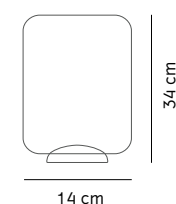

GRIDY ME MIRROR

Category: Table Mirror
Materials: Stained Oak, Mirror Glass
Colli: 2 pcs
H: 34 cm, W: 14 cm, D: 25 cm

4000939 Dark Oak

DKK 599,95 /Ex. Vat 479,96
NOK 799,95 /Ex. Vat 639,96
SEK 799,95 /Ex. Vat 639,96
EUR 79,95 /Ex. Vat 66,07
GBP 79,95 /Ex. Vat 66,63