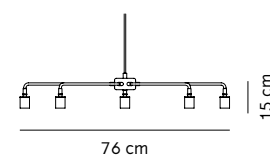

1991839 Brass

DKK 4.495,00 /Ex. Vat 3.596,00
NOK 5.995,00 /Ex. Vat 4.796,00
SEK 6.495,00 /Ex. Vat 5.196,00
EUR 599,95 /Ex. Vat 495,83
GBP 549,95 /Ex. Vat 458,29