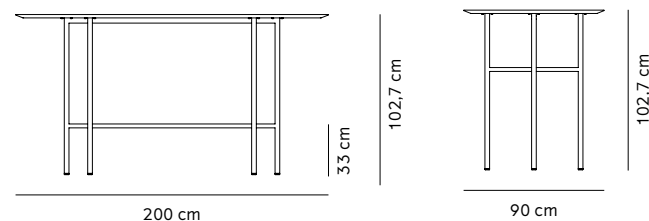

Snaregade Bar Table

BY NORM ARCHITECTS

Category: Bar Table
Materials, Tabletop: MDF, Painted Oak Veneer, Forbo Linoleum
Materials, Base: Powder Coated Steel
H: 102,7 cm, W: 200 cm, D: 90 cm

OAK TABLETOP

Black/Black   Black/Light Grey   Light Grey/Black   Light Grey/Light Grey

1157539 Black/Black
1157559 Black/Light Grey
1157159 Light Grey/Black
1157139 Light Grey/Light Grey

DKK 15.995,00 /Ex. Vat 12.796,00
NOK 20.995,00 /Ex. Vat 16.796,00
SEK 22.995,00 /Ex. Vat 18.396,00
EUR 2.149,95 /Ex. Vat 1.776,82
GBP 1.999,95 /Ex. Vat 1.666,63

LINOLEUM TABLETOP

Charcoal/Black   Mushroom/Black   Charcoal/Light Grey   Mushroom/Light Grey

1157149 Black/Charcoal
1157689 Black/Mushroom
1157189 Light Grey/Charcoal
1157179 Light Grey/Mushroom

DKK 15.995,00 /Ex. Vat 12.796,00
NOK 20.995,00 /Ex. Vat 16.796,00
SEK 22.995,00 /Ex. Vat 18.396,00
EUR 2.149,95 /Ex. Vat 1.776,82
GBP 1.999,95 /Ex. Vat 1.666,63

1157109 Snaregade Tabletop, Connector Fitting Set	DKK 149,95 /Ex. Vat 119,96
	NOK 199,95 /Ex. Vat 159,96
	SEK 199,95 /Ex. Vat 159,96
Materials: Powder Coated Steel	EUR 19,95 /Ex. Vat 16,49
H: 0,2 cm, W: 24,9 cm, D: 5 cm	GBP 17,95 /Ex. Vat 14,96

Extra charge of 10% for CMHR foam, UK requirement
COM Options: Customer's own material available upon request.

Snaregade Bar Table, Black/Charcoal, by Norm Architects
Afterroom Bar Chair Plus, Black/Ritz Brun 8469, by Afteroom