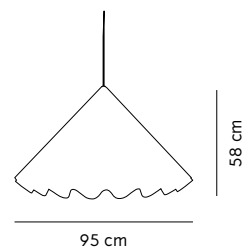

DANCING PENDANT 1600659 Off White

Category: Pendant	DKK 5,495,00 /Ex. Vat 4,396,00
Materials: Felt	NOK 7,495,00 /Ex. Vat 5,996,00
Light Source: E27 (not included)	SEK 7,995,00 /Ex. Vat 6,396,00
H: 58 cm, Ø: 95 cm	EUR 749,95 /Ex. Vat 619,79
	GBP 679,95 /Ex. Vat 566,63