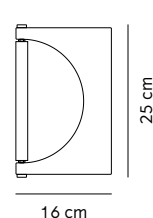

Pepe Marble Mirror

BY STUDIOPEPE

THE CLASSIC STANDING MIRROR GETS A FUNCTIONALIST UPDATE WITH THIS NEW WALL ATTACHMENT. THE FOCUS ON MATERIALS AND QUALITY MAKES THE PEPE MARBLE MIRROR TIMELESS.

The Pepe Marble Mirror, designed by Milan-based firm Studiopepe, is an elegant study of functionality overlapping with aesthetic. The Pepe was previously only available as a standing mirror and is also available in a wall-mounted option. This makes it perfect for small spaces and spaces where you don't want items to be movable, such as restaurant bathrooms or hotel rooms. One side of the mirror offers regular reflection, while the other shows magnification of 300%; a perfect mirror for self-grooming.

The color combinations of black, white or brown marble with brushed brass offer a sophisticated contrast, one that emphasizes the texture and heft of the materials. This is a mirror that, while utilitarian, adds a certain refinement to the room through its simple form and beautiful craftsmanship. Apart from the table mirror, it comes in a edition that attaches to a wall.

PEPE MARBLE MIRROR

Category: Table Mirror
Materials: Marquina Marble, Carrara Marble or Wood Grain Marble, Brushed Brass, Glass Mirror (x3)
H: 26 cm, W: 25 cm, D: 3 cm

3600539 Black
3600639 White
3600939 Brown

DKK 3.695,00 /Ex. Vat 2.956,00
NOK 4.995,00 /Ex. Vat 3.996,00
SEK 4.995,00 /Ex. Vat 3.996,00
EUR 499,95 /Ex. Vat 413,18
GBP 449,95 /Ex. Vat 374,96

PEPE MARBLE MIRROR, WALL

Category: Wall Mirror
Materials: Marquina Marble, Carrara Marble or Wood Grain Marble, Brushed Brass, Glass Mirror (x3)
H: 25 cm, W: 3 cm, D: 25 cm

3610539 Black
3610639 White
3610939 Brown

DKK 3.695,00 /Ex. Vat 2.956,00
NOK 4.995,00 /Ex. Vat 3.996,00
SEK 4.995,00 /Ex. Vat 3.996,00
EUR 499,95 /Ex. Vat 413,18
GBP 449,95 /Ex. Vat 374,96