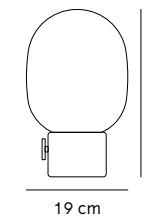

1830639 White Marble

DKK 2.295,00 /Ex. Vat 1.836,00
NOK 2.995,00 /Ex. Vat 2.396,00
SEK 3.195,00 /Ex. Vat 2.556,00
EUR 299,95 /Ex. Vat 247,89
GBP 279,95 /Ex. Vat 233,29

Brushed Steel