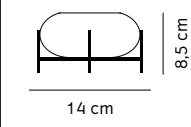

Échasse Series

BY THERESA RAND

VASE, SMALL

Category: Vase
Materials: Brushed or Bronzed Brass, Glass
Colli: 2 pcs
H: 28 cm, Ø: 15/10 cm

4789039 Clear/Bronzed Brass

DKK 1.299,95 /Ex. Vat 1.039,96
NOK 1.695,00 /Ex. Vat 1.356,00
SEK 1.799,95 /Ex. Vat 1.439,96
EUR 169,95 /Ex. Vat 140,45
GBP 149,95 /Ex. Vat 124,96

4795949 Smoke/Brushed Brass

DKK 1.199,95 /Ex. Vat 959,96
NOK 1.695,00 /Ex. Vat 1.356,00
SEK 1.799,95 /Ex. Vat 1.439,96
EUR 169,95 /Ex. Vat 140,45
GBP 149,95 /Ex. Vat 124,96

15/10 cm

VASE, MEDIUM

Category: Vase
Materials: Brushed Brass, Glass
H: 45 cm, Ø: 22/15 cm

4796949 Smoke/Brushed Brass

DKK 2.195,00 /Ex. Vat 1.756,00
NOK 2.995,00 /Ex. Vat 2.396,00
SEK 3.295,00 /Ex. Vat 2.636,00
EUR 299,95 /Ex. Vat 247,89
GBP 269,95 /Ex. Vat 224,96

22/15 cm

VASE, LARGE

Category: Vase
Materials: Brushed Brass, Glass
H: 60 cm, Ø: 30/20 cm

4797949 Smoke/Brushed Brass

DKK 3.695,00 /Ex. Vat 2.956,00
NOK 4.995,00 /Ex. Vat 3.996,00
SEK 4.995,00 /Ex. Vat 3.996,00
EUR 499,95 /Ex. Vat 413,18
GBP 449,95 /Ex. Vat 374,96

30/20 cm

BOWL, SMALL

Category: Bowl
Materials: Brushed Brass, Glass
Colli: 2 pcs
H: 13 cm, Ø: 15 cm

4799949 Smoke/Brushed Brass

DKK 699,95 /Ex. Vat 559,96
NOK 999,95 /Ex. Vat 799,96
SEK 999,95 /Ex. Vat 799,96
EUR 99,95 /Ex. Vat 82,60
GBP 89,95 /Ex. Vat 74,96

15 cm

BOWL, LARGE

Category: Bowl
Materials: Brushed Brass, Glass
H: 14 cm, Ø: 29,5 cm

4798949 Smoke/Brushed Brass

DKK 1.995,00 /Ex. Vat 1.596,00
NOK 2.695,00 /Ex. Vat 2.156,00
SEK 2.695,00 /Ex. Vat 2.156,00
EUR 269,95 /Ex. Vat 223,09
GBP 239,95 /Ex. Vat 199,95

29,5 cm

HURRICANE

Category: Candleholders
Materials: Brushed or Bronzed Brass, Glass
Colli: 2pcs
H: 8,5 cm, Ø: 14 cm

4794629 Opal/Bronzed Brass NEW 4794949 Smoke/Brushed Brass NEW