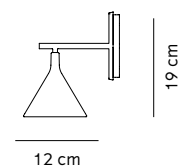

Cast Sconce Wall Lamp

BY TOM CHUNG & JORDAN MURPHY

DESIGNERS TOM CHUNG AND JORDAN MURPHY, THE DUO BEHIND THE INSTANTLY RECOGNIZABLE, INDUSTRIAL CAST PENDANT DESIGN, HAVE ADAPTED THE SMALL BUT MIGHTY SHADE CONCEPT FOR WALL APPLICATIONS. WITH A PRESENCE THAT RIVALS ITS FUNCTIONALITY, THE COMPACT NEW CAST SCONCE WALL LAMP UNITES TRIANGULAR, LINEAR AND ROUND ELEMENTS INTO A SOPHISTICATED GEOMETRIC SILHOUETTE THAT CONTRIBUTES TO THE ROOM'S AMBIENCE BOTH WHEN THE LAMP IS ON AND OFF.

What does it really mean for a design to be timeless? At MENU, we apply the term to concepts that carry archetypal weight, harking back to bygone eras and echoing familiar forms. At the same time, these designs' simplicity makes them unquestionably modern. There is little ornamentation, and every element carries meaning and purpose.

Such is the nature of the Cast Lighting Series. Chung and Murphy based the original cast aluminum pendant on age-old plumb weights that masons and carpenters have been hanging from lines since ancient Egyptian times to establish a true vertical.

Continuing the pendants' graphic expression, the Cast Sconce Wall Lamp also incorporates new components to establish a distinct identity. So while it beautifully complements the Cast Pendants, the wall lamp also hangs comfortably on its own, bringing soft, glare-free light to living spaces, hotel rooms, or passage areas. The thoughtfully designed brushed brass vertical bar and mounting plate create an engaging form that naturally assimilates into the décor of any space.

Like the Cast Pendants, the Cast Sconce Wall Lamp is designed for both commercial and residential use.

Cast Sconce Wall Lamp, Black/Brushed Brass,
by Tom Chung & Jordan Murphy