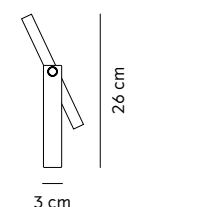

PEPE MARBLE MIRROR, WALL

Category: Wall Mirror
Materials: Marquina Marble, Carrara Marble or Wood Grain Marble, Brushed Brass, Glass Mirror (x3)
H: 25 cm, W: 3 cm, D: 25 cm

3610539 Black
3610639 White
3610939 Brown

DKK 3.695,00 /Ex. Vat 2.956,00
NOK 4.995,00 /Ex. Vat 3.996,00
SEK 4.995,00 /Ex. Vat 3.996,00
EUR 499,95 /Ex. Vat 413,18
GBP 449,95 /Ex. Vat 374,96