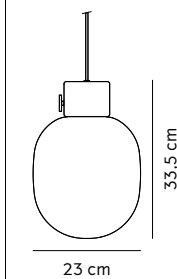

JWDA Series

BY JONAS WAGELL

The JWDA Lamp brings warmth and a poetic profile to any room, whether it be a private or commercial space. This is a lamp that is at once modern and timeless, combining a celebration of raw materials with tech-infused functionality.

JWDA TABLE LAMP, METALLIC

Category: Table Lamp
Materials: Brushed Stainless Steel, Black Powder Coated Steel, Bronzed Brass or Polished Brass, Opal Glass, Textile Cord
Dimmer: Yes
Light Source: G9 (Included)
Corti: 2 pcs
H: 29 cm, Ø: 17 cm

1800839 Polished Brass
1800039 Brushed Steel
1810539 Black Steel
1800859 Bronzed Brass

DKK 1.499,95 /Ex. Vat 1.199,96
NOK 1.995,00 /Ex. Vat 1.596,00
SEK 1.995,00 /Ex. Vat 1.596,00
EUR 199,95 /Ex. Vat 165,25
GBP 179,95 /Ex. Vat 149,96

JWDA Table Lamp, Metallic/Bronzed Brass, by Jonas Wagell
New Norm Dinnerware, Dark Glazed, by Norm Architects

JWDA LAMP, CONCRETE

Category: Table Lamp
Materials: Concrete, Brushed Brass, Opal Glass, Textile Cord
Dimmer: Yes
Light Source: G9 (Included)
Corti: 2 pcs
H: 29 cm, Ø: 17 cm

1800129 Light Grey

DKK 1.499,95 /Ex. Vat 1.199,96
NOK 1.995,00 /Ex. Vat 1.596,00
SEK 1.995,00 /Ex. Vat 1.596,00
EUR 199,95 /Ex. Vat 165,25
GBP 179,95 /Ex. Vat 149,96

JWDA TABLE LAMP, MARBLE

Category: Table Lamp
Materials: Carrara Marble, Matte Opal Glass, Textile Cord
Dimmer: Yes
Light Source: G9 (Included)
H: 32 cm, Ø: 19 cm

1830639 White Marble

DKK 2.295,00 /Ex. Vat 1.836,00
NOK 2.995,00 /Ex. Vat 2.396,00
SEK 3.195,00 /Ex. Vat 2.556,00
EUR 299,95 /Ex. Vat 247,89
GBP 279,95 /Ex. Vat 233,29

JWDA PENDANT

Category: Pendant
Materials: Brushed Stainless Steel or Polished Brass, Opal Glass
Dimmer: Yes
Light Source: G9 (Included)
Corti: 2 pcs
H: 33,5 cm, Ø: 23 cm

1820039 Brushed Steel