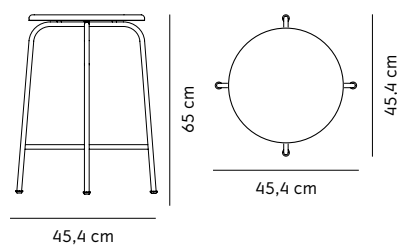

COUNTER STOOL