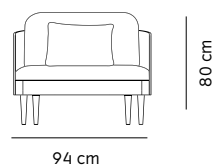

Septembre Sofa

BY THERESA RAND

The Septembre Sofa was specifically designed to harmonise both style and comfort without compromising on either. Refined bent wood arms and a sturdy backrest provide structure to the sofa, while snug seating cushions offer maximum comfort and a touch of homeliness. A sofa of beautiful proportions, Septembre has been carefully crafted featuring a high backrest; its finesse taking centre stage whether standing freely in a room or when creating a more intimate and enclosed area in a larger expanse. With a stately aesthetic and good looks, the Septembre Sofa exemplifies contemporary living, proving that style needn't be sacrificed for comfort.

Category: Sofa
Materials, Frame: Solid Ash, Plywood, Ash Veneer
Materials, Seat: Foam Construction
Materials, Cushions: 70% Feather, 30% Foam Granulate
Colours: According to upholstery
H: 80 cm, W: 198,5 cm/94cm, D: 83 cm, SH: 37 cm

ARM CHAIR

SOFA

Septembre Sofa, Black Ash/Ritz Trend 2201 Terra, by Theresa Rand

BASE OPTIONS

PLEASE SEE THE MATCHING SEPTEMBRE COFFEE TABLE ON PAGE 172

FIXED COMBINATIONS

Selected combinations available for expedited delivery.

SEPTEMBRE ARM CHAIR

PRICE

SEPTEMBRE ARM CHAIR
MAPLE 222
9816069

DKK 19.995,00 /Ex. Vat 15.996,00
NOK 24.995,00 /Ex. Vat 19.996,00
SEK 24.995,00 /Ex. Vat 19.996,00
EUR 2.999,95 /Ex. Vat 2.479,16
GBP 2.399,95 /Ex. Vat 1.999,88

SEPTEMBRE ARM CHAIR
ROYAL NUBUCK / ECRU / 30253
9816679

DKK 29.995,00 /Ex. Vat 23.996,00
NOK 34.995,00 /Ex. Vat 27.996,00
SEK 34.995,00 /Ex. Vat 27.996,00
EUR 3.999,95 /Ex. Vat 3.305,56
GBP 3.499,95 /Ex. Vat 2.916,51

SEPTEMBRE SOFA

PRICE

SEPTEMBRE SOFA
MAPLE 222
9815069