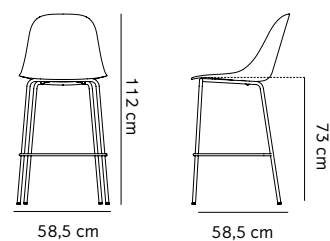

HARBOUR BAR SIDE CHAIR