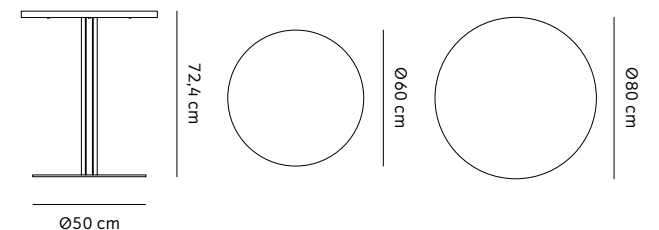

Harbour Column Dining Table

BY NORM ARCHITECTS

The Harbour Column Table is available with four tabletop sizes: three round and one rectangular. Each can be crafted in charcoal linoleum, black oak veneer, or off white marble (Ø105 cm is only available in marble) to suit your space and design preferences.

The clover-shaped column base is constructed in steel and aluminum in a black powder coated finish, with dining, counter and bar heights to fit numerous needs in homes, workplaces, cafés, lobbies – the possibilities are endless. Mix and match bases and tabletops to create your ideal pairing.

Category: Dining Table

Materials, Tabletop: MDF/Forbo Linoleum, MDF/Painted Oak Veneer or Estremoz Marble

Materials, Base: Powder Coated Steel and Aluminum

Color(Base/Tabletop): Black/Charcoal Linoleum, Black/Painted Oak Veneer, Black/Off White Marble

TABLETOP 60X70 CM

HARBOUR COLUMN DINING TABLE 60X70 CM	DKK 3.995,00 /Ex. Vat 3.196,00
	NOK 5.495,00 /Ex. Vat 4.396,00
	SEK 5.995,00 /Ex. Vat 7.496,00
9308149, Charcoal Linoleum	EUR 549,95 /Ex. Vat 454,50
9308539, Painted Oak Veneer	GBP 499,95 /Ex. Vat 416,63

HARBOUR COLUMN DINING TABLE 60X70 CM / OFF WHITE MARBLE	DKK 5.995,00 /Ex. Vat 4.796,00
	NOK 8.495,00 /Ex. Vat 6.796,00
	SEK 8.995,00 /Ex. Vat 7.196,00
9308659	EUR 849,95 /Ex. Vat 702,44
	GBP 799,95 /Ex. Vat 666,63

TABLETOP Ø60 CM

HARBOUR COLUMN DINING TABLE Ø60 CM	DKK 3.995,00 /Ex. Vat 3.196,00
	NOK 5.495,00 /Ex. Vat 4.396,00
	SEK 5.995,00 /Ex. Vat 4.796,00
9317149, Charcoal Linoleum	EUR 549,95 /Ex. Vat 454,50
9317539, Painted Oak Veneer	GBP 499,95 /Ex. Vat 416,63

HARBOUR COLUMN DINING TABLE Ø60 CM / OFF WHITE MARBLE	DKK 5.995,00 /Ex. Vat 4.796,00
	NOK 8.495,00 /Ex. Vat 6.796,00
	SEK 8.995,00 /Ex. Vat 7.196,00
9317659	EUR 849,95 /Ex. Vat 702,44
	GBP 799,95 /Ex. Vat 666,63