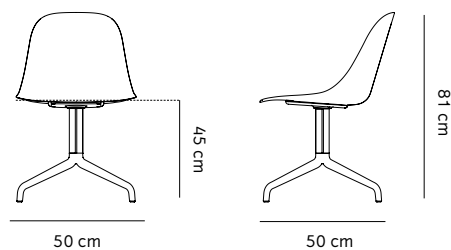

Harbour Swivel Side Chair

BY NORM ARCHITECTS

Once you've chosen the Harbour Side Chair shell style that will be cradling and supporting your body, you can now also choose a clover-shaped swivel base so you can spin around as needed – and roll around as wanted. The base is available with either swivel, swivel w/return or swivel w/casters in three finishes – polished aluminum or powder coated aluminum in black.

The Harbour Swivel Side Chair is available with textile and leather upholstery or with a bare shell. MENU's upholstered chairs are priced in three or four different categories, within textile or leather. Prices vary depending on the textile or leather you select. MENU offers various Harbour Swivel Side Chair variants available for expedited delivery.

Category: Dining Chair
Materials, Shell: 85% Polypropylene, 15% Glass Fiber, upholstered
Materials, Base: Powder Coated Steel or Polished Aluminum
Base Color: Black, Aluminum
Shell Color: According to upholstery or shell (Burned Red, Olive, Khaki, White, Light Grey, Black)
H: 81, : W: 50 cm, D: 56 cm

BASE OPTIONS

SWIVEL OPTIONS

QUICK SHIP OPTIONS

Selected combinations available for expedited delivery.

SHELL WITHOUT UPHOLSTERY

POWDER COATED ALUMINUM BASE

9260639, White, Polished Alu	DKK 3.995,00 /Ex. Vat 3.196,00
9265349, Burned Red, Black Alu	NOK 5.295,00 /Ex. Vat 4.236,00
9265429, Olive, Black Alu	SEK 5.795,00 /Ex. Vat 4.636,00
9265849, Khaki, Black Alu	EUR 529,95 /Ex. Vat 437,95
9265539, Black, Black Alu	GBP 479,95 /Ex. Vat 399,96
9396939, Any Swivel Base/Any Unupholstered Shell*	

* ALL SHELL + BASE COMBINATIONS AVAILABLE AS QUICK SHIP. SUGGESTED COMBINATIONS LISTED ABOVE.

HARBOUR SWIVEL SIDE CHAIR — FIXED COMBINATIONS

Selected combinations with standard delivery lead time.