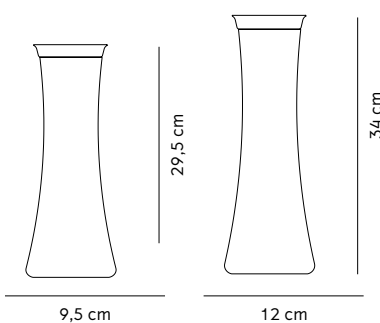

Stackable Glass

BY NORM ARCHITECTS

So special you will want to use them everyday, these mouth-blown glasses work for daytime, evening, guests and solo evenings curled in front of the fire with a whisky.

Their slender shape makes them a pleasure to hold and drink from. The glasses are also stackable, making them incredibly practical.

STACKABLE GLASS, 18 CL	3000019 Clear
Category: Glass	DKK 99,95 /Ex. Vat 79,96
Materials: Glass	NOK 139,95 /Ex. Vat 111,96
Colli: 4 pcs	SEK 139,95 /Ex. Vat 111,96
H: 7 cm, V: 18 Cl, Ø: 8 cm	EUR 13,95 /Ex. Vat 11,53
	GBP 12,95 /Ex. Vat 10,79

STACKABLE GLASS, 27 CL	3000039 Clear
Category: Glass	DKK 119,95 /Ex. Vat 95,96
Materials: Glass	NOK 159,95 /Ex. Vat 127,96
Colli: 4 pcs	SEK 159,95 /Ex. Vat 127,96
H: 9,5 cm, V: 27 Cl, Ø: 8 cm	EUR 15,95 /Ex. Vat 13,18
	GBP 14,95 /Ex. Vat 12,46

STACKABLE GLASS, 33 CL	3000059 Clear
Category: Glass	DKK 129,95 /Ex. Vat 103,96
Materials: Glass	NOK 169,95 /Ex. Vat 135,96
Colli: 4 pcs	SEK 169,95 /Ex. Vat 135,96
H: 12 cm, V: 33 Cl, Ø: 8 cm	EUR 16,95 /Ex. Vat 14,01
	GBP 15,95 /Ex. Vat 13,29

Water Jug

BY PIL BREDAHL

Tall and slender curved water carafe with an elegant lid that automatically opens when you pour, all while keeping ice cubes and lemon slices in the carafe.

WATER JUG, 0,8 L	4661119 Black Lid
Category: Carafe	DKK 349,95 /Ex. Vat 279,96
Materials: Glass, Silicone, Steel	NOK 449,95 /Ex. Vat 359,96
Colli: 4 pcs	SEK 449,95 /Ex. Vat 359,96
1 unit . H: 29,5 cm, V: 0,8 L, Ø: 9,5 cm	EUR 49,95 /Ex. Vat 41,28
	GBP 44,95 /Ex. Vat 37,46

	4661129 Steel Lid
	DKK 399,95 /Ex. Vat 319,96
	NOK 499,95 /Ex. Vat 399,96
	SEK 499,95 /Ex. Vat 399,96
	EUR 54,95 /Ex. Vat 45,41
	GBP 49,95 /Ex. Vat 41,62