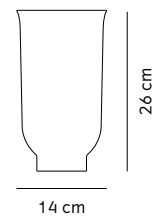

Folded Vase

BY AMANDA BETZ

Cleverly bringing together the art of folding with ceramics, designer Amanda Betz has created Folded Vases in two tones. Add flowers or admire unadorned for their raw beauty.

Category: Vase
Material: Ceramic