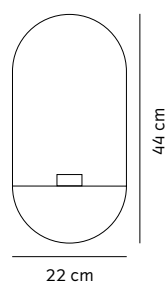

POV Circle Vase, Brushed Brass, by Note Design Studio
POV Circle Candleholder, Small, Brushed Brass, by Note Design Studio