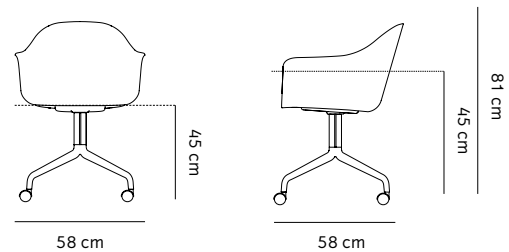

Extra charge of 10% for CMHR foam, UK requirement
COM Options: Customer's own material available upon request.