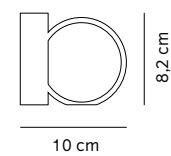

Monument Magazine Holder

BY DUBOKK

The sleek, sharply designed Monuments Magazine Holder puts our reading habits and intellectual curiosities on display as artwork. Its plinth-like base of two identical blocks of marble imbues the holder with a monumental, architectural feel. The project aims to elevate the magazine holder – a piece of furniture that rarely receives the aesthetic attention it deserves.