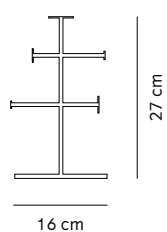

4761539 Black

DKK 299,95 /Ex. Vat 239,96
NOK 399,95 /Ex. Vat 319,96
SEK 399,95 /Ex. Vat 319,96
EUR 39,95 /Ex. Vat 33,01
GBP 34,95 /Ex. Vat 29,12