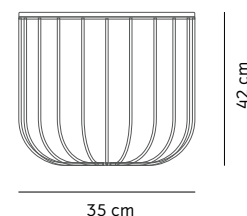

CAGE SHELF

Category: Shelf
Materials: Powder Coated Steel, Black or White Painted Ash
Colli: 2 pcs
H: 42 cm, W: 35 cm, D: 17 cm

3520539 Black/Black Ash
3520639 White/Light Ash

DKK 899,95 /Ex. Vat 719,96
NOK 1.199,95 /Ex. Vat 959,96
SEK 1.199,95 /Ex. Vat 959,96
EUR 119,95 /Ex. Vat 99,13
GBP 109,95 /Ex. Vat 91,62