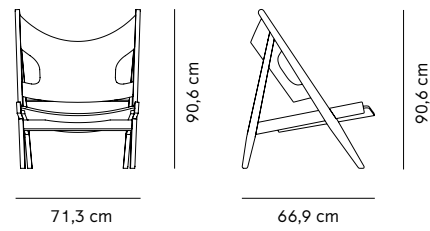

Category: Lounge Chair
Materials, Frame: Wax Stained Solid Oak
Materials, Seat & Back: Plywood, Foam, Leather
H: 90,6 cm, W: 71,3 cm, D: 66,9 cm, SH: 30 cm