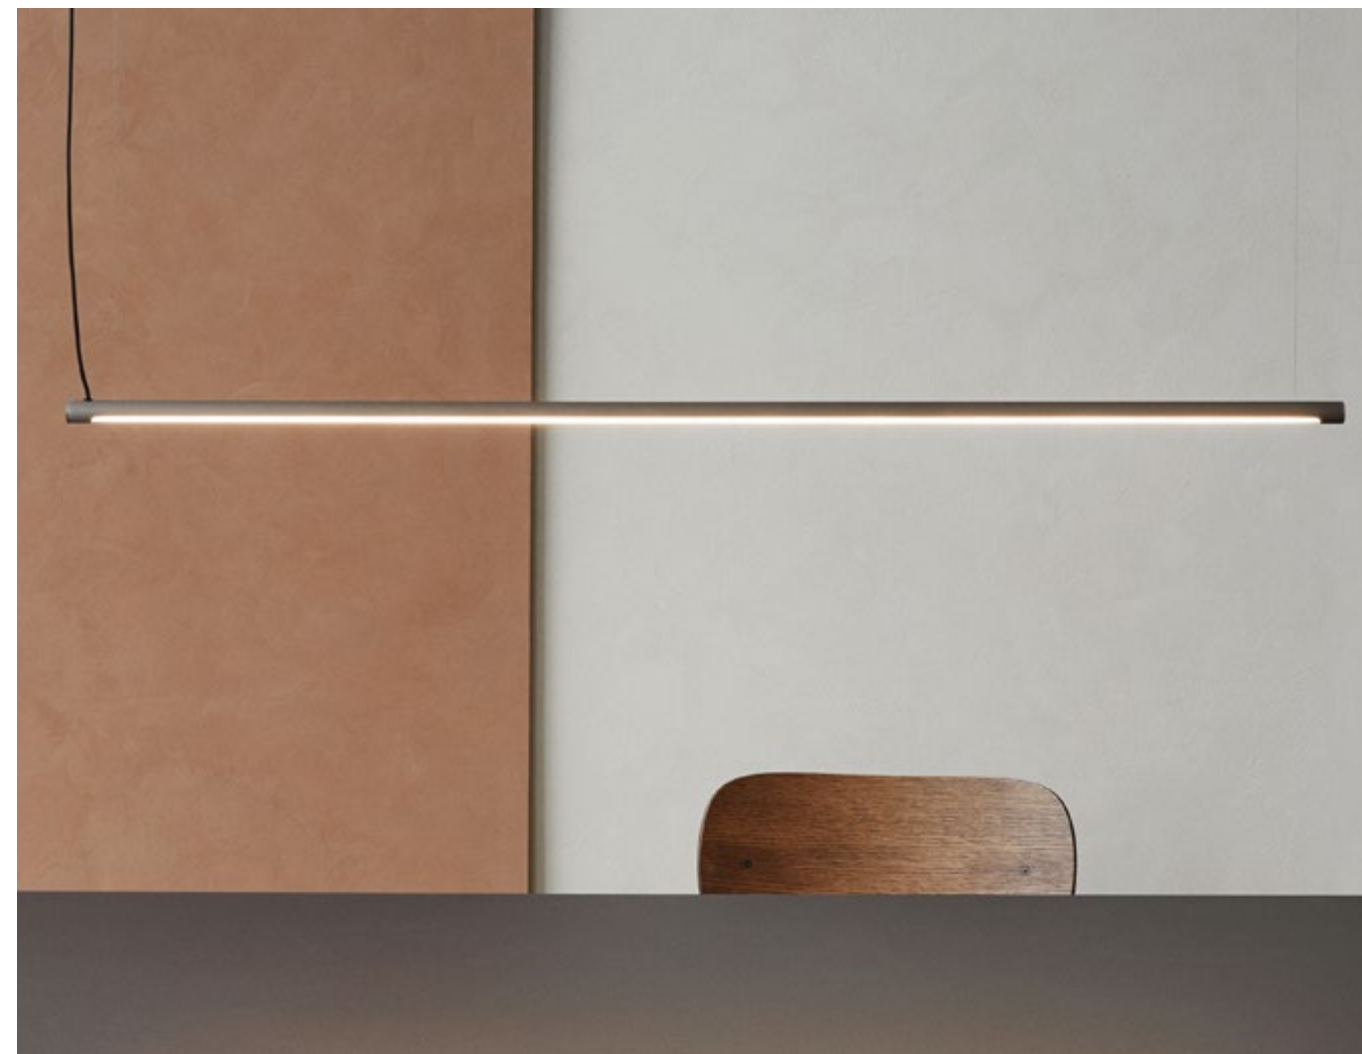

Task Pendant

BY GRY HOLMSKOV

TASK PENDANT 1650169 Bronze Grey

Category: LED Lamp
Materials: Bronze Grey Anodised Aluminum, PC, LED PCB, E3 Smart
Dimmer: Yes, with MENU Lighting App (iOS and Android).
Light Source: LED
L: 135cm, Ø: 2 cm

DKK 3.995,00 /Ex. Vat 3.196,00
NOK 4.995,00 /Ex. Vat 3.996,00
SEK 5.495,00 /Ex. Vat 4.396,00
EUR 499,95 /Ex. Vat 413,18
GBP 449,95 /Ex. Vat 374,96

LIGHT INTENSITY AND COLOR TEMPERATURE CAN BE CONTROLLED BY USING THE MENU APP AVAILABLE IN THE APP STORE

Luminous Intensity Distribution

UNIT: cd
— C0/180, 107.2
— C90/270, 105.4

Task Pendant, Bronze Grey, by Gry Holmskov
Co Chair, Black/Dark Stained Oak, Norm Architects & Els Van Hoorebeeck
Snaregade Table, Black/Charcoal Linoleum, by Norm Architects