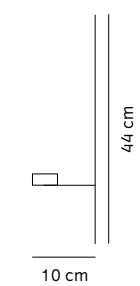

POV Circle Vase, Brushed Brass, by Note Design Studio
POV Circle Candleholder, Small, Brushed Brass, by Note Design Studio