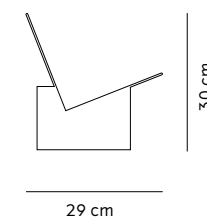

MONUMENT MAGAZINE HOLDER

6410539 Black/Bronzed Brass

Category: Magazine Holder
Materials: Marquina Marble, Bronzed Brass
H: 30 cm, W: 33 cm, D: 29 cm

DKK 3.295,00 /Ex. Vat 2.636,00
NOK 4.495,00 /Ex. Vat 3.596,00
SEK 4.695,00 /Ex. Vat 3.756,00
EUR 449,95 /Ex. Vat 371,86
GBP 399,95 /Ex. Vat 333,29