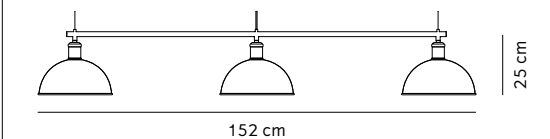

HUBERT SUSPENSION FRAME 1937649 Ivory/Bronzed Brass
1937859 Black/Bronzed Brass

Category: Pendant
Materials: Powder Coated Steel, Bronzed Brass, Textile Cord, Steel Wire
Light Source: E27 (not included)
H: 25 cm, W: 152 cm, D: 24 cm

DKK 4.995,00 /Ex. Vat 3.996,00
NOK 6.995,00 /Ex. Vat 5.596,00
SEK 7.495,00 /Ex. Vat 5.996,00
EUR 699,95 /Ex. Vat 578,47
GBP 649,95 /Ex. Vat 541,63