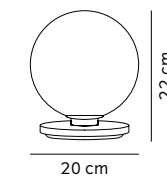

TR BULB, TABLE/WALL LAMP

Category: Lamp
Materials: Opal Glass, Nylon (PA6), LED COB, Grey Marble, Black Powder Coated Steel, Textile Cord
Light Source: LED E27 (included)
Dimmer: Yes, on cord
Colli: 2 pcs
H: 22 cm, Ø: 16/20 cm

1492629 Grey Marble/Shiny Opal
1492639 Grey Marble/Matte Opal

DKK 1.995,00 /Ex. Vat 1.596,00
NOK 2.495,00 /Ex. Vat 1.996,00
SEK 2.695,00 /Ex. Vat 2.156,00
EUR 249,95 /Ex. Vat 206,57
GBP 239,95 /Ex. Vat 199,96

20 cm