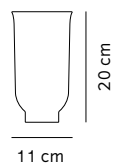

Cyclades Vase

BY NICK ROSS

Finding its inspiration in the Louvre and moreover, the female idols of the Cycladic culture (a group of islands in the Aegean Sea between 3200–2000 BC), the Cyclades Collection consists of a collection of vases in raw and glazed ceramic – a fresh, new take on how to use materials that are often associated with the past. Exhibiting its ancient prowess, while still seeming familiar and modern, the Cyclades Collection acts as a beautiful and contemporary standpoint for all areas of the interior design.

Category: Vase
Material: Ceramic

CYCLADES VASE, SMALL

Colli: 2 pc
H: 20 cm, Ø: 11 cm

4832039 Sand
4832539 Black

DKK	299,95	/Ex. Vat 239,96
NOK	399,95	/Ex. Vat 319,96
SEK	399,95	/Ex. Vat 319,96
EUR	39,95	/Ex. Vat 33,01
GBP	34,95	/Ex. Vat 29,12

CYCLADES VASE, LARGE

Colli: 2 pc
H: 26 cm, Ø: 14 cm

4831039 Sand
4831539 Black

DKK	599,95	/Ex. Vat 479,96
NOK	799,95	/Ex. Vat 639,96
SEK	799,95	/Ex. Vat 639,96
EUR	79,95	/Ex. Vat 66,07
GBP	69,95	/Ex. Vat 58,29

Folded Vase

BY AMANDA BETZ

Cleverly bringing together the art of folding with ceramics, designer Amanda Betz has created Folded Vases in two tones. Add flowers or admire unadorned for their raw beauty.

Category: Vase
Material: Ceramic

FOLDED VASE, TALL

Colli: 2 pcs
H: 23 cm, Ø: 13 cm

4764129 Carbon
4764639 White

DKK	899,95	/Ex. Vat 719,96
NOK	1.099,95	/Ex. Vat 879,96
SEK	1.099,95	/Ex. Vat 879,96
EUR	119,95	/Ex. Vat 99,13
GBP	99,95	/Ex. Vat 83,29

FOLDED VASE, LOW

Colli: 2 pcs
H: 15 cm, Ø: 22 cm

4763119 Ash
4763129 Carbon

DKK	599,95	/Ex. Vat 479,96
NOK	799,95	/Ex. Vat 639,96
SEK	799,95	/Ex. Vat 639,96
EUR	79,95	/Ex. Vat 66,07
GBP	69,95	/Ex. Vat 58,29

Stem Vase

BY DUBOKK