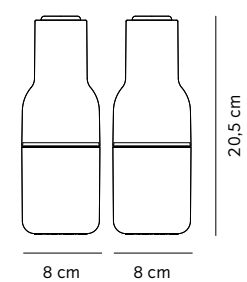

Blues
Beech Lid