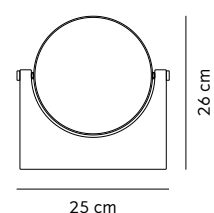

PEPE MARBLE MIRROR, WALL

Category: Wall Mirror
Materials: Marquina Marble, Carrara Marble or Wood Grain Marble, Brushed Brass, Glass Mirror (x3)
H: 25 cm, W: 3 cm, D: 25 cm

3610539 Black
3610639 White
3610939 Brown

DKK 3.695,00 /Ex. Vat 2.956,00
NOK 4.995,00 /Ex. Vat 3.996,00
SEK 4.995,00 /Ex. Vat 3.996,00
EUR 499,95 /Ex. Vat 413,18
GBP 449,95 /Ex. Vat 374,96