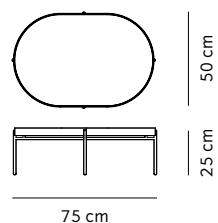

NoNo Table

BY NOTE DESIGN STUDIO & NORM ARCHITECTS

NoNo Table is characterised by lightness. The elegant and slim legs provide the full support for the solid glass tabletop that beautifully reflects its surroundings. The modern materials emphasize the clean and stylish aesthetics. And the simplistic yet eye-catching design makes NoNo a great addition to any living area. NoNo is the result of an encounter between two Scandinavian studios, Note Design Studio and Norm Architects.

Category: Coffee Table
Materials: Black Anodized Aluminum, Brown Powder Coated Steel, Beige Silk Printed Glass

Beige   Dark Green   Brown

NONO SMALL

H: 25 cm, W: 50 cm, L: 75 cm

8560049 Beige

DKK 2.995,00 /Ex. Vat 2.396,00
NOK 3.995,00 /Ex. Vat 3.196,00
SEK 4.295,00 /Ex. Vat 3.436,00
EUR 399,95 /Ex. Vat 330,54
GBP 369,95 /Ex. Vat 308,29

NONO LARGE

H: 35 cm, W: 59,5 cm, L: 96,5 cm

8561499 Dark Green 8561939 Brown

DKK 4.995,00 /Ex. Vat 3.996,00
NOK 6.995,00 /Ex. Vat 5.596,00
SEK 7.495,00 /Ex. Vat 5.996,00
EUR 699,95 /Ex. Vat 578,47
GBP 649,95 /Ex. Vat 541,63

Turning Table

BY THERESA RAND

German designer Theresa Rand was experimenting with ways of combining a table and storage when she stumbled upon the idea of a lid that opens by rotating it around one of the legs. The result is elegant, unpretentious and utterly addictive. "My design is quite functional," says Theresa. "But I also think it's important that the objects we surround ourselves with have a warm and poetic part."

Category: Coffee Table
Materials: Natural Oak Veneer, Black Chrome or Stained Ash Veneer, Brass

White Oak/Black Chrome   Black Ash/Brass

TURNING TABLE

H: 36 cm, Ø: 65 cm

6900049 White Oak/Black Chrome 6900539 Black Ash/Brass