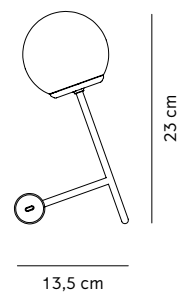

Phare LED Lamp

BY STANISLAW CZARNOCKI

Phare is a daily companion that can be freely placed, hung or taken outside as long as conditions are dry according to need. Whether standing or hanging, Phare is celebrated for its versatility. With its simple graphic composition Phare will suit any work, home or hospitality interior.

PHARE LED LAMP

Category: LED Lamp
Materials: Powder Coated Aluminum, PC Plast, LED
Battery Time: 5 hours
Light Source: LED (25.000 h)
Colli: 2 pcs
H: 23 cm, W: 13 cm, D: 13,5 cm

1755139 Light Grey 1755349 Burned Red 1755539 Black

DKK 1.199,95 /Ex. Vat 959,96
NOK 1.499,95 /Ex. Vat 1.199,96
SEK 1.595,00 /Ex. Vat 1.276,00
EUR 149,95 /Ex. Vat 123,93
GBP 139,95 /Ex. Vat 116,63

23 cm

13,5 cm

The Standard Lamp

BY SYLVIAIN WILLEENZ

Designed with an eye to both beauty and function by one of Belgium's most talked about young designers, Sylvain Willenz, the Standard has all the makings of a modern classic. Its beautiful soft light makes this an ideal lamp for the dining room or office table. Its sense of purity and balance make it a pleasure to behold.

THE STANDARD PENDANT

Category: Pendant Lamp
Materials: Glass
Dimmer: No
Lightning Source E27 (not included)
Colli: 2
H: 18 cm Ø 24 cm

1710629 Opal Glass

DKK 1.499,95 /Ex. Vat 1.199,96
NOK 1.995,00 /Ex. Vat 1.596,00
SEK 1.995,00 /Ex. Vat 1.596,00
EUR 199,95 /Ex. Vat 165,24
GBP 179,95 /Ex. Vat 149,95

18 cm

Ø 24

Peek Lamp

BY JONAS WAGELL