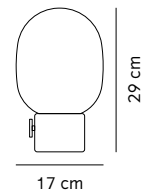

JWDA Table Lamp, Metallic/Bronzed Brass, by Jonas Wagell
New Norm Dinnerware, Dark Glazed, by Norm Architects