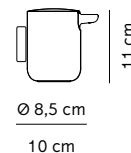

Toothbrush Holder

BY NORM ARCHITECTS

Stylish and easy to keep clean, the hygienic container features a smart inner sieve at the bottom to let moisture drain away so toothbrushes can dry.

TOOTH BRUSH HOLDER

Category: Toothbrush Holder
Materials: Stainless Steel, Powder Coated Steel, Plastic
Colli: 4 pcs
H: 11 cm, Ø: 8,5 cm

7700509 Black
7700609 White

DKK	399,95	/Ex. Vat	319,96
NOK	499,95	/Ex. Vat	399,96
SEK	499,95	/Ex. Vat	399,96
EUR	49,95	/Ex. Vat	41,28
GBP	44,95	/Ex. Vat	37,46

TOOTH BRUSH HOLDER, WALL

Category: Toothbrush Holder
Materials: Stainless Steel, Powder Coated Steel, Plastic
Colli: 4 pcs
H: 11 cm, W: 8,5 cm, D: 10 cm

7710509 Black NEW
7710609 White NEW

DKK	399,95	/Ex. Vat	319,96
NOK	499,95	/Ex. Vat	399,96
SEK	499,95	/Ex. Vat	399,96
EUR	49,95	/Ex. Vat	41,28
GBP	44,95	/Ex. Vat	37,46

Soap Pump

BY NORM ARCHITECTS

A stylish, simple and practical soap dispenser that's easy to clean, easy to use, and easy to refill when empty. Just tip the dispenser forward to refill. A touch of the brushed steel lid dispenses the soap.

SOAP PUMP

Category: Soap Pump
Materials: Stainless Steel, Powder Coated Steel, Plastic
Colli: 4 pcs
H: 11 cm, V: 300 ML, D: 10 cm, Ø: 8,5 cm

7700519 Black
7700619 White

DKK	499,95	/Ex. Vat	399,96
NOK	699,95	/Ex. Vat	559,96
SEK	699,95	/Ex. Vat	559,96
EUR	69,95	/Ex. Vat	57,81
GBP	59,95	/Ex. Vat	49,96

SOAP PUMP, WALL

Category: Soap Pump
Materials: Stainless Steel, Powder Coated Steel, Plastic
Colli: 4 pcs
H: 11 cm, V: 300 ML, D: 10 cm, Ø: 8,5 cm

7710519 Black NEW
7710619 White NEW

DKK	499,95	/Ex. Vat	399,96
NOK	699,95	/Ex. Vat	559,96
SEK	699,95	/Ex. Vat	559,96
EUR	69,95	/Ex. Vat	57,81
GBP	59,95	/Ex. Vat	49,96

Toilet Brush

BY NORM ARCHITECTS