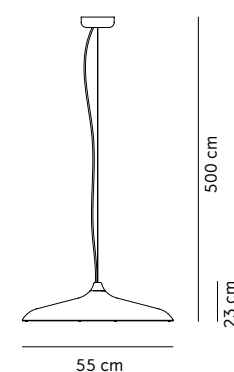

CIRCULAR LAMP

Category: LED Lamp
Materials: Black Powder Coated Aluminum or Bronze Anodised Aluminum, Steel, LED PCB, E3 Smart Dimmer: Yes, with MENU Lighting App (iOS and Android).
Light Source: LED
H: 23 cm, Ø: 55 cm

1680539 Black Aluminum
1680869 Brushed Bronze

DKK	4.995,00	/Ex. Vat 3.996,00
NOK	6.495,00	/Ex. Vat 5.196,00
SEK	6.995,00	/Ex. Vat 5.596,00
EUR	669,95	/Ex. Vat 553,68
GBP	599,95	/Ex. Vat 499,96