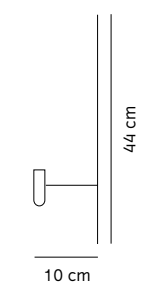

POV Circle Vase, Brushed Brass, by Note Design Studio
POV Circle Candleholder, Small, Brushed Brass, by Note Design Studio