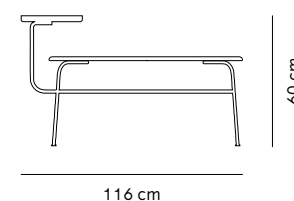

Afterroom Lounge Chair

BY AFTERROOM

The Lounge Chair came about by combining inspiration from two iconic chairs of early modernism: the 'Thonet Bentwood Armchair' by Michael Thonet and the 'Spanish Chair' by Børge Mogensen. The combination of these two classics resulted in something new – just as elegant as the Thonet and as comfortable as the Spanish Chair. The chair is not only a wonderful piece of design, but also extremely comfortable – one that will, moreover, provide you with a majestic posture.

Category: Lounge Chair
Materials, Base: Powder Coated Steel
Materials, Body: Plywood, Foam & Aniline Leather
H: 73,5 cm, W: 76,5 cm

QUICK SHIP OPTIONS

Selected combinations available for expedited delivery.

Black 21003 Cognac 21000

AFTERROOM LOUNGE CHAIR, DUNES LEATHER / POWDER COATED STEEL	DKK 10.495,00 /Ex. Vat 8.396,00
	NOK 13.995,00 /Ex. Vat 11.196,00
	SEK 14.995,00 /Ex. Vat 11.996,00
	EUR 1.399,95 /Ex. Vat 1.156,98
	GBP 1.249,95 /Ex. Vat 1.041,63
8860539, Black (Dunes 21003)	
8860969, Cognac (Dunes 21000)	

Afterroom Lounge Chair, Black/ Dunes Leather 21003, by Afterroom
Afterroom Lounge Chair, Black/ Dunes Leather 21000, by Afterroom

Afterroom Bench

BY AFTERROOM

The Afterroom Bench is an evolution of the celebrated Afterroom Chair, constituting the same concept - a tribute to Bauhaus and functionalism. By reducing the amount of material to a minimum, the aesthetic appearance is enhanced to a maximum. The combination of a side table and bench creates a highly practical and stylish piece of furniture to suit multiple environments.

Category: Bench
Materials, Base: Powder Coated Steel, Black Marquina Marble
Materials, Body: Aniline Leather
Materials, Tabletop: Black Marble
H: 60 cm, L: 116 cm, D: 37 cm, SH: 45 cm

QUICK SHIP OPTIONS