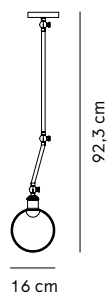

Light Source: E27 (not included)
Colli: 2 pcs
H: 92,3 cm, Ø: 16 cm

Walker Lamp

BY SØREN ROSE STUDIO

WALKER LAMP

1945539 Black

Category: Ceiling / Wall Lamp
Materials: Powder Coated Solid Brass, Brushed Brass, Textile Cord
Dimmer: Yes, on cord