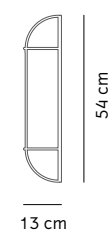

CAGE MIRROR

Category: Wall Mirror
Materials: Powder Coated Steel, Glass Mirror
Colli: 2 pcs
H: 54 cm, W: 42 cm, D: 13 cm

3500539 Black

DKK 899,95 /Ex. Vat 719,96
NOK 1.199,95 /Ex. Vat 959,96
SEK 1.199,95 /Ex. Vat 959,96
EUR 119,95 /Ex. Vat 99,13
GBP 109,95 /Ex. Vat 91,62

3500639 White

DKK 699,95 /Ex. Vat 559,96
NOK 799,95 /Ex. Vat 639,96
SEK 799,95 /Ex. Vat 639,96
EUR 99,95 /Ex. Vat 82,60
GBP 99,95 /Ex. Vat 83,29