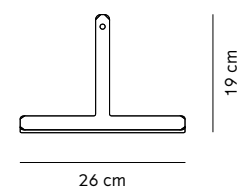

Towel Ladder

BY NORM ARCHITECTS

An informal and flexible piece of oak and steel furniture made for storing towels and accessories in the bathroom, clothes in the bedroom, or scarves and coats in the hallway. It's easy to move around the house, and easy to affix to the wall using the leather strap.

TOWEL LADDER

7800579 Black/Dark Ash
7800679 White/Light Ash

Category: Towel Rack

Materials: Powder Coated Steel, Ash, Leather
H: 170 cm, W: 60 cm, D: 3,5 cm

DKK 2.995,00 /Ex. Vat 2.396,00
NOK 3.995,00 /Ex. Vat 3.196,00
SEK 3.995,00 /Ex. Vat 3.196,00
EUR 419,95 /Ex. Vat 347,05
GBP 399,95 /Ex. Vat 333,28

Wiper

BY NORM ARCHITECTS

The Wiper is easy to grip and use, and holds up beautifully thanks to a full coat of jointless silicone. The cord in the top makes it easy to hang in the shower or on a hook for convenience and a clean, graphic visual element.

WIPER

Category: Wiper

Materials: Silicone, Stainless Steel
Colli: 4 pcs
H: 2,5 cm, W: 26 cm, D: 19 cm

7700129 Concrete

DKK 499,95 /Ex. Vat 399,96
NOK 799,95 /Ex. Vat 639,96
SEK 799,95 /Ex. Vat 639,96
EUR 79,95 /Ex. Vat 66,07
GBP 69,95 /Ex. Vat 58,29

Knobs

BY NORM ARCHITECTS

KNOBS, 2-PACK

Category: Hooks
Materials: Powder Coated Steel, Stainless Steel
Colli: 4 pcs
Ø: 4 cm, D: 2 cm

7700539 Black
7700639 White

DKK 349,95 /Ex. Vat 279,96
NOK 499,95 /Ex. Vat 399,96
SEK 499,95 /Ex. Vat 399,96
EUR 49,95 /Ex. Vat 41,28
GBP 44,95 /Ex. Vat 37,46

4 cm

Norm Mirror

BY NORM ARCHITECTS

A beautiful design object with simple aesthetics, powerful looks and fine details. Designed to hang on the wall or lean against it to complete your space.

NORM FLOOR MIRROR

Category: Mirror
Materials: Powder Coated Aluminum, Glass Mirror, Leather
H: 170 cm, W: 60 cm, D: 3,5 cm

7800589 Black
7800689 White