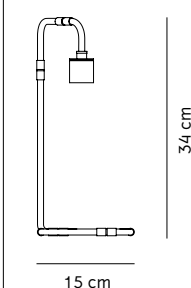

1930839 Brass

DKK 1.795,00 /Ex. Vat 1.436,00
NOK 2.495,00 /Ex. Vat 1.996,00
SEK 2.495,00 /Ex. Vat 1.996,00
EUR 249,95 /Ex. Vat 206,56
GBP 199,95 /Ex. Vat 166,62