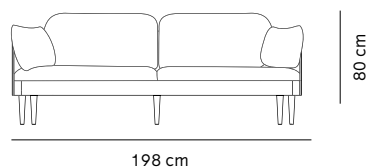

SOFA

Septembre Sofa, Black Ash/Ritz Trend 2201 Terra, by Theresa Rand