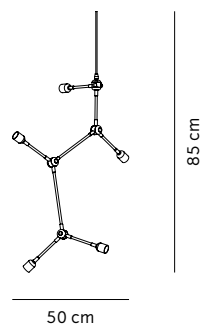

Harrison Chandelier

BY SØREN ROSE STUDIO

HARRISON CHANDELIER

1970539 Black

Category: Chandelier
Materials: Powder Coated Steel or
Brushed Brass, Textile Cord
Light Source: E27 (not included)
Colli: 2 pcs
H: 85 cm, W/Ø: 50 cm

DKK 4.495,00 /Ex. Vat 3.596,00
NOK 5.995,00 /Ex. Vat 4.796,00
SEK 6.295,00 /Ex. Vat 5.036,00
EUR 599,95 /Ex. Vat 495,83
GBP 549,95 /Ex. Vat 458,29

1970839 Brass

DKK 5.495,00 /Ex. Vat 4.396,00
NOK 7.495,00 /Ex. Vat 5.996,00
SEK 7.995,00 /Ex. Vat 6.396,00
EUR 749,95 /Ex. Vat 619,79
GBP 699,95 /Ex. Vat 583,29

Franklin Chandelier

BY SØREN ROSE STUDIO

FRANKLIN CHANDELIER

1920539 Black

Category: Chandelier
Materials: Powder Coated Steel or
Brushed Brass, Textile Cord
Light Source: E27 (not included)
Colli: 2 pcs
H: 56 cm, W/Ø: 56 cm

DKK 3.495,00 /Ex. Vat 2.796,00
NOK 4.495,00 /Ex. Vat 3.596,00
SEK 4.995,00 /Ex. Vat 3.996,00
EUR 449,95 /Ex. Vat 371,86
GBP 439,95 /Ex. Vat 366,63

1920839 Brass

DKK 4.295,00 /Ex. Vat 3.436,00
NOK 5.995,00 /Ex. Vat 4.796,00
SEK 6.295,00 /Ex. Vat 5.036,00
EUR 599,95 /Ex. Vat 495,83
GBP 529,95 /Ex. Vat 441,63

Harrison Chandelier, Brushed Brass, by Søren Rose Studio