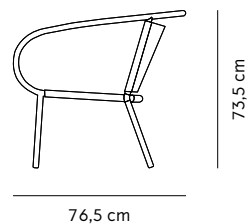

Afterroom Lounge Chair, Black/ Dunes Leather 21003, by Afterroom
Afterroom Lounge Chair, Black/ Dunes Leather 21000, by Afterroom

Afterroom Bench

BY AFTERROOM

The Afterroom Bench is an evolution of the celebrated Afterroom Chair, constituting the same concept - a tribute to Bauhaus and functionalism. By reducing the amount of material to a minimum, the aesthetic appearance is enhanced to a maximum. The combination of a side table and bench creates a highly practical and stylish piece of furniture to suit multiple environments.