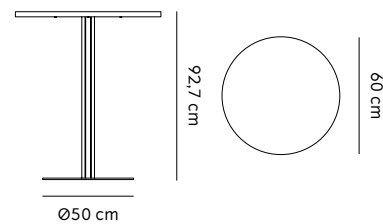

COUNTER TABLE