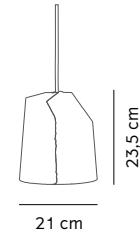

Dancing Pendant

BY ISKOS-BERLIN

Design is an art of storytelling according to Copenhagen duo Iskos-Berlin, and their Dancing Pendant puts that principle into practice. Exquisite yet with a playful twist, the lamp has the look of a dancer's pleated skirt caught flaring-up mid-twirl.

DANCING PENDANT 1600659 Off White

Category: Pendant	DKK 5,495,00 /Ex. Vat 4,396,00
Materials: Felt	NOK 7,495,00 /Ex. Vat 5,996,00
Light Source: E27 (not included)	SEK 7,995,00 /Ex. Vat 6,396,00
H: 58 cm, Ø: 95 cm	EUR 749,95 /Ex. Vat 619,79
	GBP 679,95 /Ex. Vat 566,63

On The Edge Lamp

BY NOIDOI DESIGN STUDIO

A multi-purpose lamp, unexpected and functional, On the Edge is designed for use as a pendant, table lamp and a floor lamp. Ideal for adding warmth and atmosphere to neglected corners of the room, adjust the angle of the light by turning the lamp on to a different side.

ON THE EDGE LAMP 1450139 Light Grey

Category: Table/Pendant Lamp	DKK 1,595,00 /Ex. Vat 1,276,00
Materials: Double Layered Ceramic, Silicone	NOK 1,995,00 /Ex. Vat 1,596,00
Light Source: E27 (not included)	SEK 1,995,00 /Ex. Vat 1,596,00
Dimmer: Yes	EUR 199,95 /Ex. Vat 165,25
Coll: 2 pcs	GBP 199,95 /Ex. Vat 166,63
H: 23,5 cm, Ø: 21 cm	

Socket Occasional Lamp

BY NORM ARCHITECTS