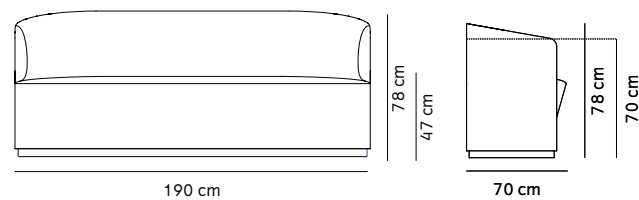

TEAROOM SOFA