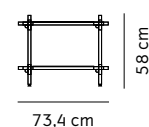

Stick System

BY JAN & HENRY

A shelving solution designed to meet the needs of the young generation – mobile and on the move – Stick System can be extended and adapted to suit any space it inhabits. Cleverly designed with maximum attention to detail, it is the creation of exciting Czech duo Jan Plecháč and Henry Wielgus.

Category: Shelving System
Materials, Shelves: Powder Coated Steel
Materials, Sticks: Solid Ash

ONLINE CONFIGURATOR AVAILABLE ON WWW.MENU.AS

Stick System, 1x4, Grey Steel/Light Ash, by Jan & Henry
TR Bulb Table/Wall Lamp, Marble/Matte Opal, by Tim Rundle

Black/
Dark Ash   White/
White Ash   Grey/
Light Ash

STICK SYSTEM 1 X 2
H: 58 cm, W: 73,4 cm, D: 50,1 cm

50008 Black/Dark Ash
50016 White/White Ash
50024 Grey/Light Ash

DKK 2.495,00 /Ex. Vat 1.996,00
NOK 3.495,00 /Ex. Vat 2.796,00
SEK 3.695,00 /Ex. Vat 2.956,00
EUR 349,95 /Ex. Vat 289,21
GBP 299,95 /Ex. Vat 249,96

STICK SYSTEM 1 X 3
H: 95,7 cm, W: 73,4 cm, D: 50,1 cm

50009 Black/Dark Ash
50017 White/White Ash
50025 Grey/Light Ash

DKK 3.995,00 /Ex. Vat 3.196,00
NOK 5.395,00 /Ex. Vat 4.316,00
SEK 5.695,00 /Ex. Vat 4.556,00
EUR 549,95 /Ex. Vat 454,50
GBP 499,95 /Ex. Vat 416,63

Black/
Dark Ash   White/
White Ash   Grey/
Light Ash

STICK SYSTEM 1 X 4
H: 133 cm, W: 73,4 cm, D: 50,1 cm

50010 Black/Dark Ash
50018 White/White Ash
50026 Grey/Light Ash

DKK 4.995,00 /Ex. Vat 3.996,00
NOK 6.695,00 /Ex. Vat 5.356,00
SEK 7.295,00 /Ex. Vat 5.836,00
EUR 699,95 /Ex. Vat 578,47
GBP 649,95 /Ex. Vat 541,63

STICK SYSTEM 1 X 5
H: 171 cm, W: 73,4 cm, D: 50,1 cm

50011 Black/Dark Ash
50019 White/White Ash
50027 Grey/Light Ash

DKK 5.995,00 /Ex. Vat 4.796,00
NOK 7.995,00 /Ex. Vat 6.396,00
SEK 8.495,00 /Ex. Vat 6.796,00
EUR 829,95 /Ex. Vat 685,91
GBP 749,95 /Ex. Vat 624,96

Black/
Dark Ash   White/
White Ash   Grey/
Light Ash