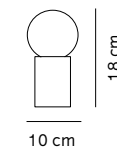

SOCKET OCCASIONAL LAMP 1750839 Brushed Brass

Category: Table Lamp	DKK 1,499,95 /Ex. Vat 1,199,96
Materials: Brushed Brass, Textile Cord	NOK 1,995,00 /Ex. Vat 1,596,00
Light Source: E27 (included)	SEK 1,995,00 /Ex. Vat 1,596,00
Dimmer: Yes On Cord	EUR 199,95 /Ex. Vat 165,24
Coll: 2 pcs	GBP 179,95 /Ex. Vat 149,95
H: 18 cm, Ø: 10 cm