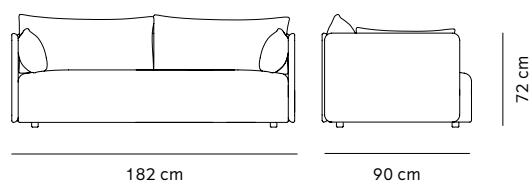

Offset Sofa

BY NORM ARCHITECTS

A contemporary sofa, understated yet statement-making, Offset is the result of research into 'balance' by Norm Architects. The studio wanted to create a sofa as simply as possible while embracing a set of paradoxes: making it substantial yet delicate in appearance, architectural yet inviting and homey. In the studio, the designers experimented with offsetting – playing with proportions, narrow armrests versus a thick generous seat, supported by four stubby legs. The clean-lined boxy shape is inspired by minimalist art, gently softened for a welcoming expression and maximised for comfort. Offset comes fully upholstered in fabric only, with prices varying depending on the textile you select.

Category: Sofa
Materials, Inderlayer, Armrest & Back: Foam 40kg/400N
Materials, Outlayer, Armrest & Back: Foam 18kg/160N
Foam Core surrounded by casing containing 70% feathers and 30% foam granulate
Materials, Cushion: 70% feather and 30% Foam Granulate
Materials, Color: According to upholstery

1-SEATER

2-SEATER

3-SEATER

SIZE OPTIONS

QUICK SHIP OPTIONS

Selected combinations available for expedited delivery.

1 SEATER — UPHOLSTERY OPTIONS

PRICE

	OFFSET SOFA, 1 SEATER MAPLE 222 9849069	DKK 18.695,00 /Ex. Vat 14,956,00
		NOK 24.895,00 /Ex. Vat 19,916,00
		SEK 26.995,00 /Ex. Vat 21,596,00
		EUR 2.499,95 /Ex. Vat 2.066,07
		GBP 2.295,00 /Ex. Vat 1.912,50

	OFFSET SOFA, 1 SEATER SAVANNA 202 9849029	DKK 22.395,00 /Ex. Vat 17,916,00
		NOK 29.795,00 /Ex. Vat 23,836,00
		SEK 32.395,00 /Ex. Vat 25,916,00
		EUR 2.999,95 /Ex. Vat 2,479,30
		GBP 2.795,00 /Ex. Vat 2,329,17

2 SEATER — UPHOLSTERY OPTIONS

PRICE