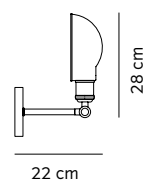

WALKER LAMP

1945539 Black

Category: Ceiling / Wall Lamp
Materials: Powder Coated Solid Brass, Brushed Brass, Textile Cord
Dimmer: Yes, on cord

DKK	2.195,00	/Ex. Vat 1.756,00
NOK	2.995,00	/Ex. Vat 2.396,00
SEK	3.195,00	/Ex. Vat 2.556,00
EUR	299,95	/Ex. Vat 247,89
GBP	269,95	/Ex. Vat 224,96

Light Source: E27 (not included)
Colli: 2 pcs
H: 28 cm, W: 16 cm, D: 40/22 cm