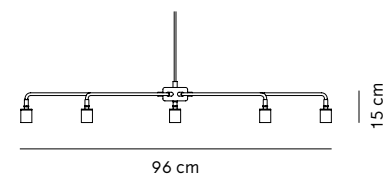

1991839 Brass

DKK 4.495,00 /Ex. Vat 3.596,00
NOK 5.995,00 /Ex. Vat 4.796,00
SEK 6.495,00 /Ex. Vat 5.196,00
EUR 599,95 /Ex. Vat 495,83
GBP 549,95 /Ex. Vat 458,29