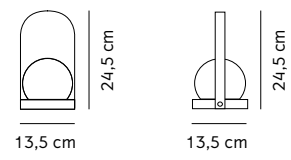

CARRIE LED LAMP		4863539 Black Steel	
4863839 Brushed Brass		4863639 White Steel	
		4863349 Burned Red	
		4863429 Olive Steel	
DKK	1.499,95 /Ex. Vat 1.199,96	DKK	1.299,95 /Ex. Vat 1.039,96
NOK	1.999,95 /Ex. Vat 1.599,96	NOK	1.695,00 /Ex. Vat 1.356,00
SEK	1.995,00 /Ex. Vat 1.596,00	SEK	1.795,00 /Ex. Vat 1.436,00
EUR	199,95 /Ex. Vat 165,25	EUR	169,95 /Ex. Vat 140,45
GBP	169,95 /Ex. Vat 141,63	GBP	149,95 /Ex. Vat 124,96

Carrie LED Lamp, White Powder Coated Steel, by Norm Architects
Carrie LED Lamp, Black Powder Coated Steel, by Norm Architects