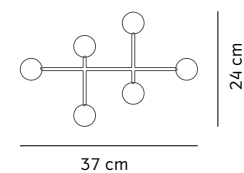

8900539 Black		8900579 Black/Brass	
DKK	999,95 /Ex. Vat 799,96	DKK	999,95 /Ex. Vat 799,96
NOK	1.299,95 /Ex. Vat 1.039,96	NOK	1.299,95 /Ex. Vat 1.039,96
SEK	1.399,95 /Ex. Vat 1.119,96	SEK	1.399,95 /Ex. Vat 1.119,96
EUR	129,95 /Ex. Vat 107,40	EUR	129,95 /Ex. Vat 107,40
GBP	119,95 /Ex. Vat 99,96	GBP	119,95 /Ex. Vat 99,96