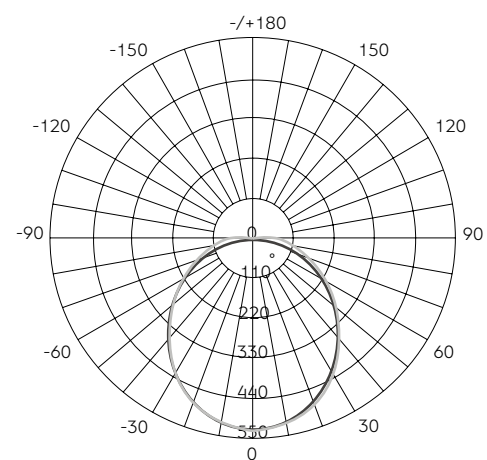

LIGHT INTENSITY AND COLOR TEMPERATURE CAN BE CONTROLLED BY USING THE MENU APP AVAILABLE IN THE APP STORE

Luminous Intensity Distribution

UNIT: cd
— C0/180, 107.2
— C90/270, 105.4

Task Pendant, Bronze Grey, by Gry Holmskov
Co Chair, Black/Dark Stained Oak, Norm Architects & Els Van Hoorebeeck
Snaregade Table, Black/Charcoal Linoleum, by Norm Architects