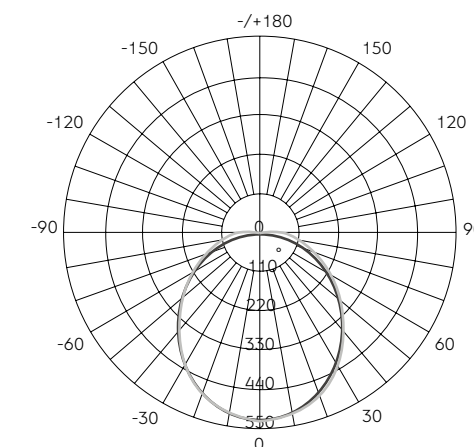

Luminous Intensity Distribution

UNIT: cd

— C0/180, 112.6
— C90/270, 112.5