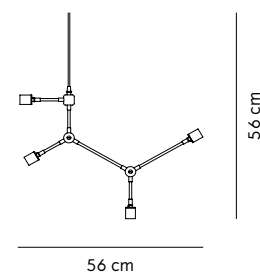

1920839 Brass

DKK 4.295,00 /Ex. Vat 3.436,00
NOK 5.995,00 /Ex. Vat 4.796,00
SEK 6.295,00 /Ex. Vat 5.036,00
EUR 599,95 /Ex. Vat 495,83
GBP 529,95 /Ex. Vat 441,63