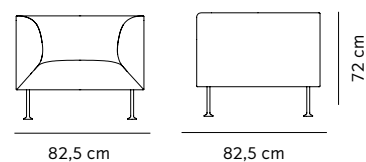

Godot Series

BY ISKOS-BERLIN

Godot is a comfortable and generous sofa series comprising 2- and 3-seater sofas as well as an armchair. The inner “spaces” of the sofa are designed in sizes allowing for a comfortable seating position without limiting the freedom of movement and the freedom to stretch your legs.

The exteriors vertical and rectangular surfaces allow for easy and natural placement of couches along with and close to walls as well as positioned centrally in the room; and, likewise, the feasibility of placing the furniture side by side as well as back to back.

Category: Sofa
Materials: CMHR Foam
Legs: Powder Coated Steel
Colour: According to upholstery

1-SEATER

2-SEATER

3-SEATER

SIZE OPTIONS

Godot Sofa, 1-Seater, Hallingdal 130, by Iskos-Berlin
Godot Sofa, 2-seater, Hallingdal 130, by Iskos-Berlin

QUICK SHIP OPTIONS

Selected combinations available for expedited delivery.

1 SEATER – UPHOLSTERY OPTIONS

PRICE

GODOT SOFA, 1 SEATER
REMIX 2, 233
9710049

DKK 17.195,00 /Ex. Vat 13.756,00
NOK 22.895,00 /Ex. Vat 18.316,00
SEK 24.895,00 /Ex. Vat 19.916,00
EUR 2.299,95 /Ex. Vat 1.900,79
GBP 2.095,00 /Ex. Vat 1.745,83

2 SEATER – UPHOLSTERY OPTIONS

PRICE

GODOT SOFA, 2 SEATER
REMIX 2, 233
9720049

DKK 22.395,00 /Ex. Vat 17.916,00
NOK 29.795,00 /Ex. Vat 23.836,00
SEK 32.395,00 /Ex. Vat 25.916,00
EUR 2.999,95 /Ex. Vat 2.479,30
GBP 2.795,00 /Ex. Vat 2.329,17

3 SEATER – UPHOLSTERY OPTIONS

PRICE

GODOT SOFA, 3 SEATER
REMIX 2, 233
9730049

DKK 28.395,00 /Ex. Vat 22.716,00
NOK 37.795,00 /Ex. Vat 30.236,00
SEK 41.095,00 /Ex. Vat 32.876,00
EUR 3.799,95 /Ex. Vat 3.140,45
GBP 3.495,00 /Ex. Vat 2.912,50

Extra charge of 10% for CMHR foam, UK requirement