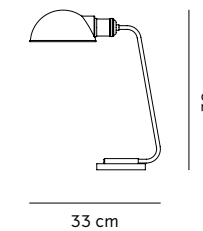

COLLISTER TABLE LAMP

1980839 Black/Brass

Category: Table Lamp
Materials: Powder Coated Solid Brass, Brushed Brass, Textile Cord
Dimmer: Yes, on cord

DKK	2.995,00	/Ex. Vat 2.396,00
NOK	3.995,00	/Ex. Vat 3.196,00
SEK	3.995,00	/Ex. Vat 3.196,00
EUR	399,95	/Ex. Vat 330,52
GBP	359,95	/Ex. Vat 299,95

Light Source: E27 (not included)
Colli: 2 pcs
H: 38 cm, W: 33 cm, L: 33 cm