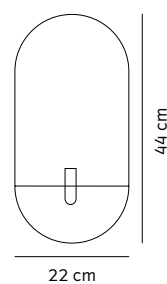

POV Circle Vase, Brushed Brass, by Note Design Studio
POV Circle Candleholder, Small, Brushed Brass, by Note Design Studio