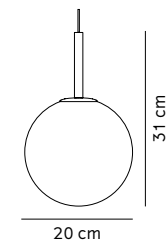

TR BULB, PENDANT

Category: Pendant
Materials: Opal Glass, Nylon (PA6), LED COB, Black Powder Coated Steel, Textile Cord
Light Source: LED E27 (included)
Colli: 2 pcs
H: 31 cm, Ø: 20 cm

1493629 Black/Shiny Opal
1493639 Black/Matte Opal

DKK 1.199,95 /Ex. Vat 959,96
NOK 1.499,95 /Ex. Vat 1.199,96
SEK 1.495,00 /Ex. Vat 1.196,00
EUR 149,95 /Ex. Vat 123,93
GBP 129,95 /Ex. Vat 108,29

20 cm