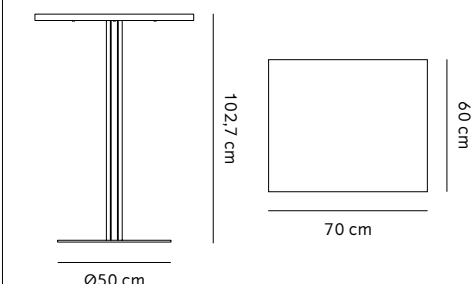

Harbour Column Counter/Bar Table

BY NORM ARCHITECTS

The Harbour Column Counter/Bar Table is available with three tabletop sizes: two round and one rectangular. Each can be crafted in charcoal linoleum, black oak veneer, or off white marble to suit your space and design preferences.

The clover-shaped column base is constructed in steel and aluminum in a black powder coated finish, with dining, counter and bar heights to fit numerous needs in homes, workplaces, cafés, lobbies – the possibilities are endless. Mix and match bases and tabletops to create your ideal pairing.

TABLETOP Ø60 CM

HARBOUR COLUMN TABLE Ø60 CM	DKK 4.495,00 /Ex. Vat 3.596,00
	NOK 5.995,00 /Ex. Vat 4.796,00
	SEK 6.295,00 /Ex. Vat 5.036,00
9318149, Charcoal Linoleum, Counter	EUR 599,95 /Ex. Vat 495,83
9320149, Charcoal Linoleum, Bar	GBP 549,95 /Ex. Vat 458,29

9318539, Painted Oak Veneer, Counter
9320539, Painted Oak Veneer, Bar

HARBOUR COLUMN TABLE Ø60 CM	DKK 6.995,00 /Ex. Vat 5.596,00
	NOK 8.995,00 /Ex. Vat 7.196,00
	SEK 9.995,00 /Ex. Vat 7.996,00
9318659, Off White Marble, Counter	EUR 899,95 /Ex. Vat 743,76
9320659, Off White Marble, Bar	GBP 829,95 /Ex. Vat 691,63

COUNTER TABLE

BAR TABLE

TABLETOP Ø80 CM

HARBOUR COLUMN TABLE Ø80 CM	DKK 4.995,00 /Ex. Vat 3.996,00
	NOK 6.995,00 /Ex. Vat 5.596,00
	SEK 7.495,00 /Ex. Vat 5.996,00
9306149, Charcoal Linoleum, Counter	EUR 699,95 /Ex. Vat 578,47
9307149, Charcoal Linoleum, Bar	GBP 629,95 /Ex. Vat 524,96

9306539, Painted Oak Veneer, Counter
9307539, Painted Oak Veneer, Bar

HARBOUR COLUMN TABLE Ø80 CM / OFF WHITE MARBLE	DKK 7.995,00 /Ex. Vat 6.396,00
	NOK 10.995,00 /Ex. Vat 8.796,00
	SEK 11.995,00 /Ex. Vat 9.596,00
9306659, Counter	EUR 1.099,95 /Ex. Vat 909,09
9307659, Bar	GBP 999,95 /Ex. Vat 833,29

COUNTER TABLE

BAR TABLE

TABLETOP 60X70 CM