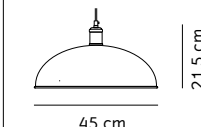

HUBERT PENDANT, Ø45

H: 21,5 cm, Ø: 45 cm

1936649 Ivory/Bronzed Brass
1936859 Black/Bronzed Brass

DKK 2.495,00 /Ex. Vat 1.996,00
NOK 2.995,00 /Ex. Vat 2.396,00
SEK 2.995,00 /Ex. Vat 2.396,00
EUR 299,95 /Ex. Vat 247,88
GBP 249,95 /Ex. Vat 208,28