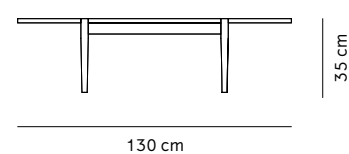

Septembre Coffee Table

BY THERESA RAND

The Septembre Coffee Table's soft, curvaceous shape is an unorthodox take on the traditional sofa table. Uniquely constructed where the table legs cradle the table top rather than merely supporting underneath, the table makes a confident statement with great nuance in the details. Whether you opt for the marble top, crafted using a warm grey, Portuguese marble stone called Ataija Azul or the black ash, the Septembre Coffee Table will add a touch of timeless sophistication and slick polish to the interior.

SEPTEMBRE COFFEE TABLE

H: 35 cm, W: 67 cm, L: 130 cm

9840539 Black
Materials: Stained Ash and Stained Ash Veneer, Plywood

DKK 7.495,00 /Ex. Vat 5.996,00
NOK 9.995,00 /Ex. Vat 7.996,00
SEK 10.995,00 /Ex. Vat 8.796,00
EUR 999,95 /Ex. Vat 826,40
GBP 899,95 /Ex. Vat 749,96

9850539 Black Ash/Grey Marble
Materials: Solid Ash, Ataija Azul Marble

DKK 9.995,00 /Ex. Vat 7.996,00
NOK 12.995,00 /Ex. Vat 10.396,00
SEK 13.995,00 /Ex. Vat 11.196,00
EUR 1.299,95 /Ex. Vat 1.074,34
GBP 1.199,95 /Ex. Vat 999,96

Yeh Wall Table

BY KEYNOH YEH

An unusual side table, the minimalistic Yeh Wall Table stands on two legs – balanced by a section of thin tabletop that bends upwards at a 90-degree angle against the wall for support. The two slender tubular legs are slightly angled to provide additional stability. Taiwanese designer Kenyon Yeh was inspired to create the table after walking past cheerleaders practising strength exercises close to his studio in Taipei.

One them was in a seated position, resting his back against a wall. The Yeh Table, with its clean lines, mimics that pose. Use as a side-table for books, plants or a lamp. Lightweight and portable, the Yeh Table is a perfect for homes with limited space.