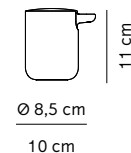

Toothbrush Holder

BY NORM ARCHITECTS

Stylish and easy to keep clean, the hygienic container features a smart inner sieve at the bottom to let moisture drain away so toothbrushes can dry.

TOOTH BRUSH HOLDER

Category: Toothbrush Holder
Materials: Stainless Steel, Powder Coated Steel, Plastic
Colli: 4 pcs
H: 11 cm, Ø: 8,5 cm

7700509 Black
7700609 White

DKK	399,95	/Ex. Vat	319,96
NOK	499,95	/Ex. Vat	399,96
SEK	499,95	/Ex. Vat	399,96
EUR	49,95	/Ex. Vat	41,28
GBP	44,95	/Ex. Vat	37,46

TOOTH BRUSH HOLDER, WALL

Category: Toothbrush Holder
Materials: Stainless Steel, Powder Coated Steel, Plastic
Colli: 4 pcs
H: 11 cm, W: 8,5 cm, D: 10 cm

7710509 Black NEW
7710609 White NEW

DKK	399,95	/Ex. Vat	319,96
NOK	499,95	/Ex. Vat	399,96
SEK	499,95	/Ex. Vat	399,96
EUR	49,95	/Ex. Vat	41,28
GBP	44,95	/Ex. Vat	37,46

Soap Pump

BY NORM ARCHITECTS

A stylish, simple and practical soap dispenser that's easy to clean, easy to use, and easy to refill when empty. Just tip the dispenser forward to refill. A touch of the brushed steel lid dispenses the soap.

SOAP PUMP

Category: Soap Pump
Materials: Stainless Steel, Powder Coated Steel, Plastic
Colli: 4 pcs
H: 11 cm, V: 300 ML, D: 10 cm, Ø: 8,5 cm

7700519 Black
7700619 White

DKK	499,95	/Ex. Vat	399,96
NOK	699,95	/Ex. Vat	559,96
SEK	699,95	/Ex. Vat	559,96
EUR	69,95	/Ex. Vat	57,81
GBP	59,95	/Ex. Vat	49,96

SOAP PUMP, WALL

Category: Soap Pump
Materials: Stainless Steel, Powder Coated Steel, Plastic
Colli: 4 pcs
H: 11 cm, V: 300 ML, D: 10 cm, Ø: 8,5 cm

7710519 Black NEW
7710619 White NEW

DKK	499,95	/Ex. Vat	399,96
NOK	699,95	/Ex. Vat	559,96
SEK	699,95	/Ex. Vat	559,96
EUR	69,95	/Ex. Vat	57,81
GBP	59,95	/Ex. Vat	49,96

Toilet Brush

BY NORM ARCHITECTS