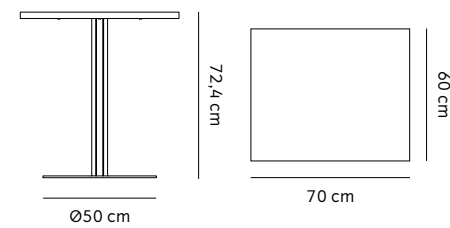

HARBOUR COLUMN DINING TABLE 60X70 CM	DKK 3.995,00 /Ex. Vat 3.196,00
	NOK 5.495,00 /Ex. Vat 4.396,00
	SEK 5.995,00 /Ex. Vat 7.496,00
9308149, Charcoal Linoleum	EUR 549,95 /Ex. Vat 454,50
9308539, Painted Oak Veneer	GBP 499,95 /Ex. Vat 416,63

HARBOUR COLUMN DINING TABLE 60X70 CM / OFF WHITE MARBLE	DKK 5.995,00 /Ex. Vat 4.796,00
	NOK 8.495,00 /Ex. Vat 6.796,00
	SEK 8.995,00 /Ex. Vat 7.196,00
9308659	EUR 849,95 /Ex. Vat 702,44
	GBP 799,95 /Ex. Vat 666,63