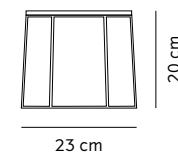

Olive Black White

WIRE BASE, 404

Category: Base for Wire Series
Material: Powder Coated Steel, ED Coating
Colli: 4 pcs
H: 40 cm, Ø: 23 cm

4771429 Olive
4771539 Black
4771639 White

DKK	349,95	/Ex. Vat 279,96
NOK	499,95	/Ex. Vat 399,96
SEK	499,95	/Ex. Vat 399,96
EUR	49,95	/Ex. Vat 41,28
GBP	44,95	/Ex. Vat 37,46