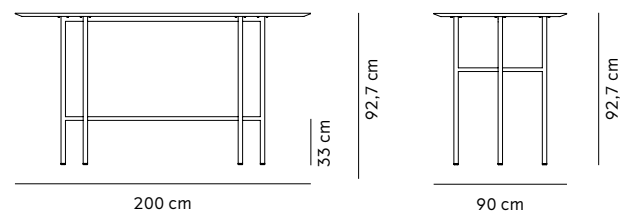

Category: Counter Table
Materials, Tabletop: MDF, Painted Oak Veneer, Forbo Linoleum
Materials, Base: Powder Coated Steel
H: 92,7 cm, W: 200 cm, D: 90 cm

Extra charge of 10% for CMHR foam, UK requirement
COM Options: Customer's own material available upon request.