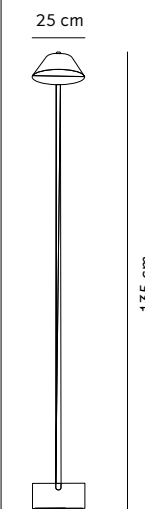

25 cm

135 cm

GM Pendant Series

BY GRETHE MEYER

It is used everyday, therefore it deserves to be beautiful as well as practical. That was the philosophy of pioneering designer and architect Grethe Meyer (1918–2008), a trailblazer for women in the industry. Grethe designed for the way people live, spending hours watching and analysing before putting pen to paper. The lamp is available in two sizes. Hang one over the dining table, two smaller ones as a pair, or install together in bunches.