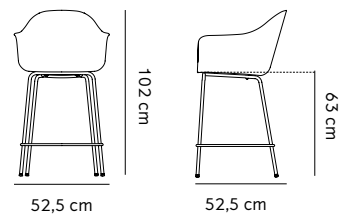

HARBOUR COUNTER CHAIR