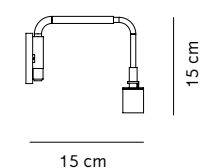

1960839 Brass

DKK 1.695,00 /Ex. Vat 1.356,00
NOK 2.295,00 /Ex. Vat 1.836,00
SEK 2.295,00 /Ex. Vat 1.836,00
EUR 229,95 /Ex. Vat 190,03
GBP 199,95 /Ex. Vat 166,62