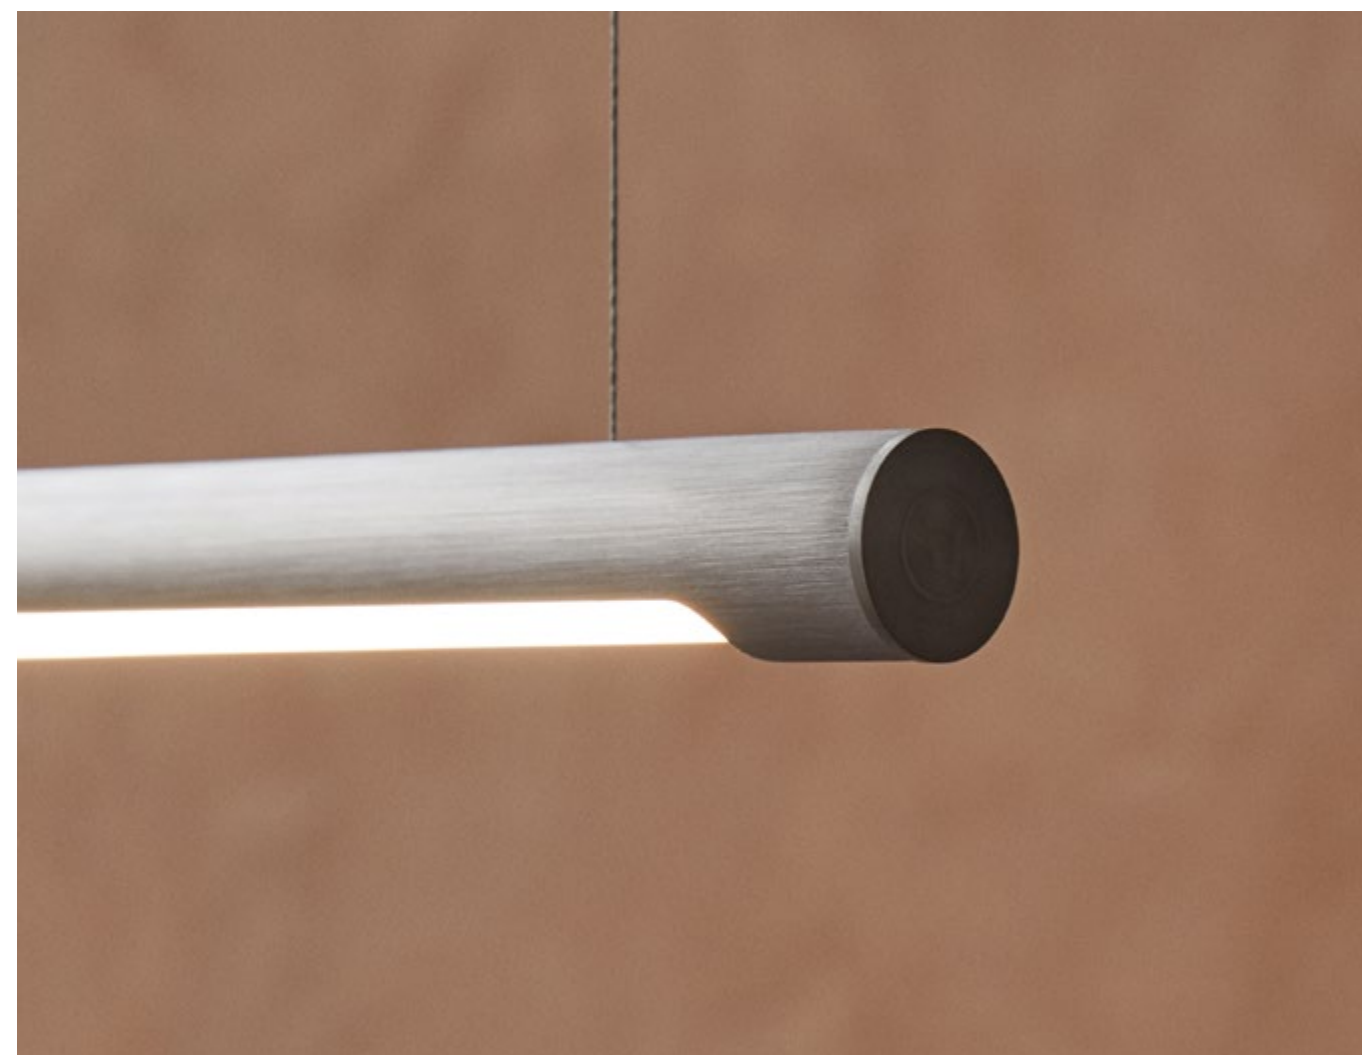

Task Pendant

BY GRY HOLMSKOV

TASK PENDANT 1650169 Bronze Grey

Category: LED Lamp
Materials: Bronze Grey Anodised Aluminum, PC, LED PCB, E3 Smart
Dimmer: Yes, with MENU Lighting App (iOS and Android).
Light Source: LED
L: 135cm, Ø: 2 cm

DKK 3.995,00 /Ex. Vat 3.196,00
NOK 4.995,00 /Ex. Vat 3.996,00
SEK 5.495,00 /Ex. Vat 4.396,00
EUR 499,95 /Ex. Vat 413,18
GBP 449,95 /Ex. Vat 374,96

LIGHT INTENSITY AND COLOR TEMPERATURE CAN BE CONTROLLED BY USING THE MENU APP AVAILABLE IN THE APP STORE

Luminous Intensity Distribution

UNIT: cd
— C0/180, 107.2
— C90/270, 105.4

Task Pendant, Bronze Grey, by Gry Holmskov
Co Chair, Black/Dark Stained Oak, Norm Architects & Els Van Hoorebeeck
Snaregade Table, Black/Charcoal Linoleum, by Norm Architects