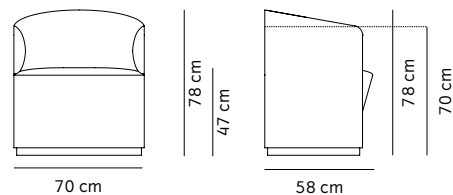

TEAROOM CLUB CHAIR