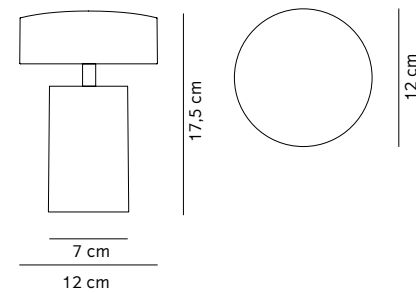

Column Table Lamp

BY NORM ARCHITECTS

INSPIRED BY THE BOLLARDS ONBOARD SHIPS, THE NEW COLUMN TABLE LAMP FROM NORM ARCHITECTS COMBINES TECHNOLOGY AND MOOD-SETTING STYLE IN A STRIKING MUSHROOM SHAPE WITH MODERN EDGE AND A NATURAL FEEL.

It's a design that embodies freedom. Freedom of form in its bold, cylindrical elements. Freedom of light in its dimmable LED bulb. And, perhaps most importantly, freedom of movement, as the cordless Column Table Lamp can go wherever you do, and is rechargeable via a USB charger. Sprinkle them throughout the office to bring a warm, relaxed ambience to counteract the usual fast pace. Set it down on the lounge coffee table or on the terrace as you enjoy post-dinner conversation or drinks. Use them in the lobbies of hotels or restaurants to draw people in – and swap out the standard table candles with something sturdier and more conversation-worthy. Lightweight and durable, with a beautiful finish, it's a design you'll want to try out in all your favorite spots.

The Column table lamp's warm, comfortable light makes any space more inviting, and fits into every décor, from the classic to the ultra-minimalist. The indoor table lamp is constructed from anodized aluminum. It is cordless and rechargeable via a USB charger. The LED lightbulb produces soft, diffused, comfortable light with three settings. The design is available in a bronze finish.

COLUMN TABLE LAMP	1880869 Bronze
Category: LED Lamp	DKK 1.299,95 /Ex. Vat 1.039,96
Materials: Bronze Anodised	NOK 1.695,00 /Ex. Vat 1.356,00
Aluminum, ABS, LED, 3,2 W	SEK 1.795,00 /Ex. Vat 1.436,00
Dimmer: Yes (in 3 steps)	EUR 169,95 /Ex. Vat 140,45
Battery Time: 9 hours	GBP 149,95 /Ex. Vat 124,96
Light Source: LED	
Colli: 2 pcs	
H: 17,5 cm, Ø: 12 cm