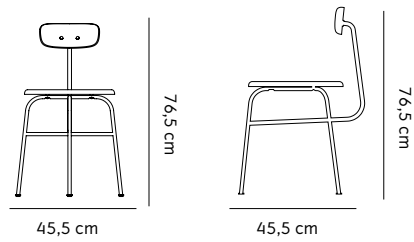

AFTEROOM – 3 LEGS