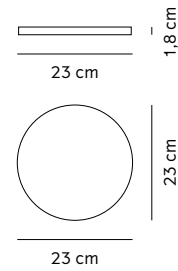

Olive Black White

WIRE BASE, 202

Category: Base for Wire Series
Material: Powder Coated Steel, ED Coating
Colli: 4 pcs
H: 20 cm, Ø: 23 cm

4770429 Olive
4770539 Black
4770639 White

DKK	299,95	/Ex. Vat 239,96
NOK	399,95	/Ex. Vat 319,96
SEK	399,95	/Ex. Vat 319,96
EUR	39,95	/Ex. Vat 33,01
GBP	34,95	/Ex. Vat 29,12