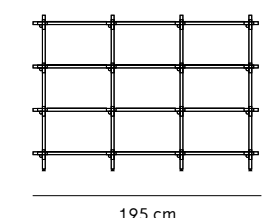

Stick System

BY JAN & HENRY

A shelving solution designed to meet the needs of the young generation – mobile and on the move – Stick System can be extended and adapted to suit any space it inhabits. Cleverly designed with maximum attention to detail, it is the creation of exciting Czech duo Jan Plecháč and Henry Wielgus.

Category: Shelving System
Materials, Shelves: Powder Coated Steel
Materials, Sticks: Solid Ash

ONLINE CONFIGURATOR AVAILABLE ON WWW.MENU.AS

Stick System, 1x4, Grey Steel/Light Ash, by Jan & Henry
TR Bulb Table/Wall Lamp, Marble/Matte Opal, by Tim Rundle

Black/
Dark Ash   White/
White Ash   Grey/
Light Ash

STICK SYSTEM 1 X 2
H: 58 cm, W: 73,4 cm, D: 50,1 cm

50008 Black/Dark Ash
50016 White/White Ash
50024 Grey/Light Ash

DKK 2.495,00 /Ex. Vat 1.996,00
NOK 3.495,00 /Ex. Vat 2.796,00
SEK 3.695,00 /Ex. Vat 2.956,00
EUR 349,95 /Ex. Vat 289,21
GBP 299,95 /Ex. Vat 249,96

STICK SYSTEM 1 X 3
H: 95,7 cm, W: 73,4 cm, D: 50,1 cm

50009 Black/Dark Ash
50017 White/White Ash
50025 Grey/Light Ash

DKK 3.995,00 /Ex. Vat 3.196,00
NOK 5.395,00 /Ex. Vat 4.316,00
SEK 5.695,00 /Ex. Vat 4.556,00
EUR 549,95 /Ex. Vat 454,50
GBP 499,95 /Ex. Vat 416,63

Black/
Dark Ash   White/
White Ash   Grey/
Light Ash

STICK SYSTEM 1 X 4
H: 133 cm, W: 73,4 cm, D: 50,1 cm

50010 Black/Dark Ash
50018 White/White Ash
50026 Grey/Light Ash

DKK 4.995,00 /Ex. Vat 3.996,00
NOK 6.695,00 /Ex. Vat 5.356,00
SEK 7.295,00 /Ex. Vat 5.836,00
EUR 699,95 /Ex. Vat 578,47
GBP 649,95 /Ex. Vat 541,63

STICK SYSTEM 1 X 5
H: 171 cm, W: 73,4 cm, D: 50,1 cm

50011 Black/Dark Ash
50019 White/White Ash
50027 Grey/Light Ash

DKK 5.995,00 /Ex. Vat 4.796,00
NOK 7.995,00 /Ex. Vat 6.396,00
SEK 8.495,00 /Ex. Vat 6.796,00
EUR 829,95 /Ex. Vat 685,91
GBP 749,95 /Ex. Vat 624,96

Black/
Dark Ash   White/
White Ash   Grey/
Light Ash