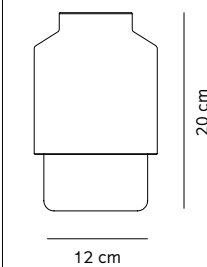

WILLMANN VASE

Category: Vase
Materials: Concrete, Glass
H: 20 cm, Ø: 12 cm

4736039 Light Grey

DKK	599,95	/Ex. Vat 479,96
NOK	799,95	/Ex. Vat 639,96
SEK	799,95	/Ex. Vat 639,96
EUR	79,95	/Ex. Vat 66,07
GBP	69,95	/Ex. Vat 58,29