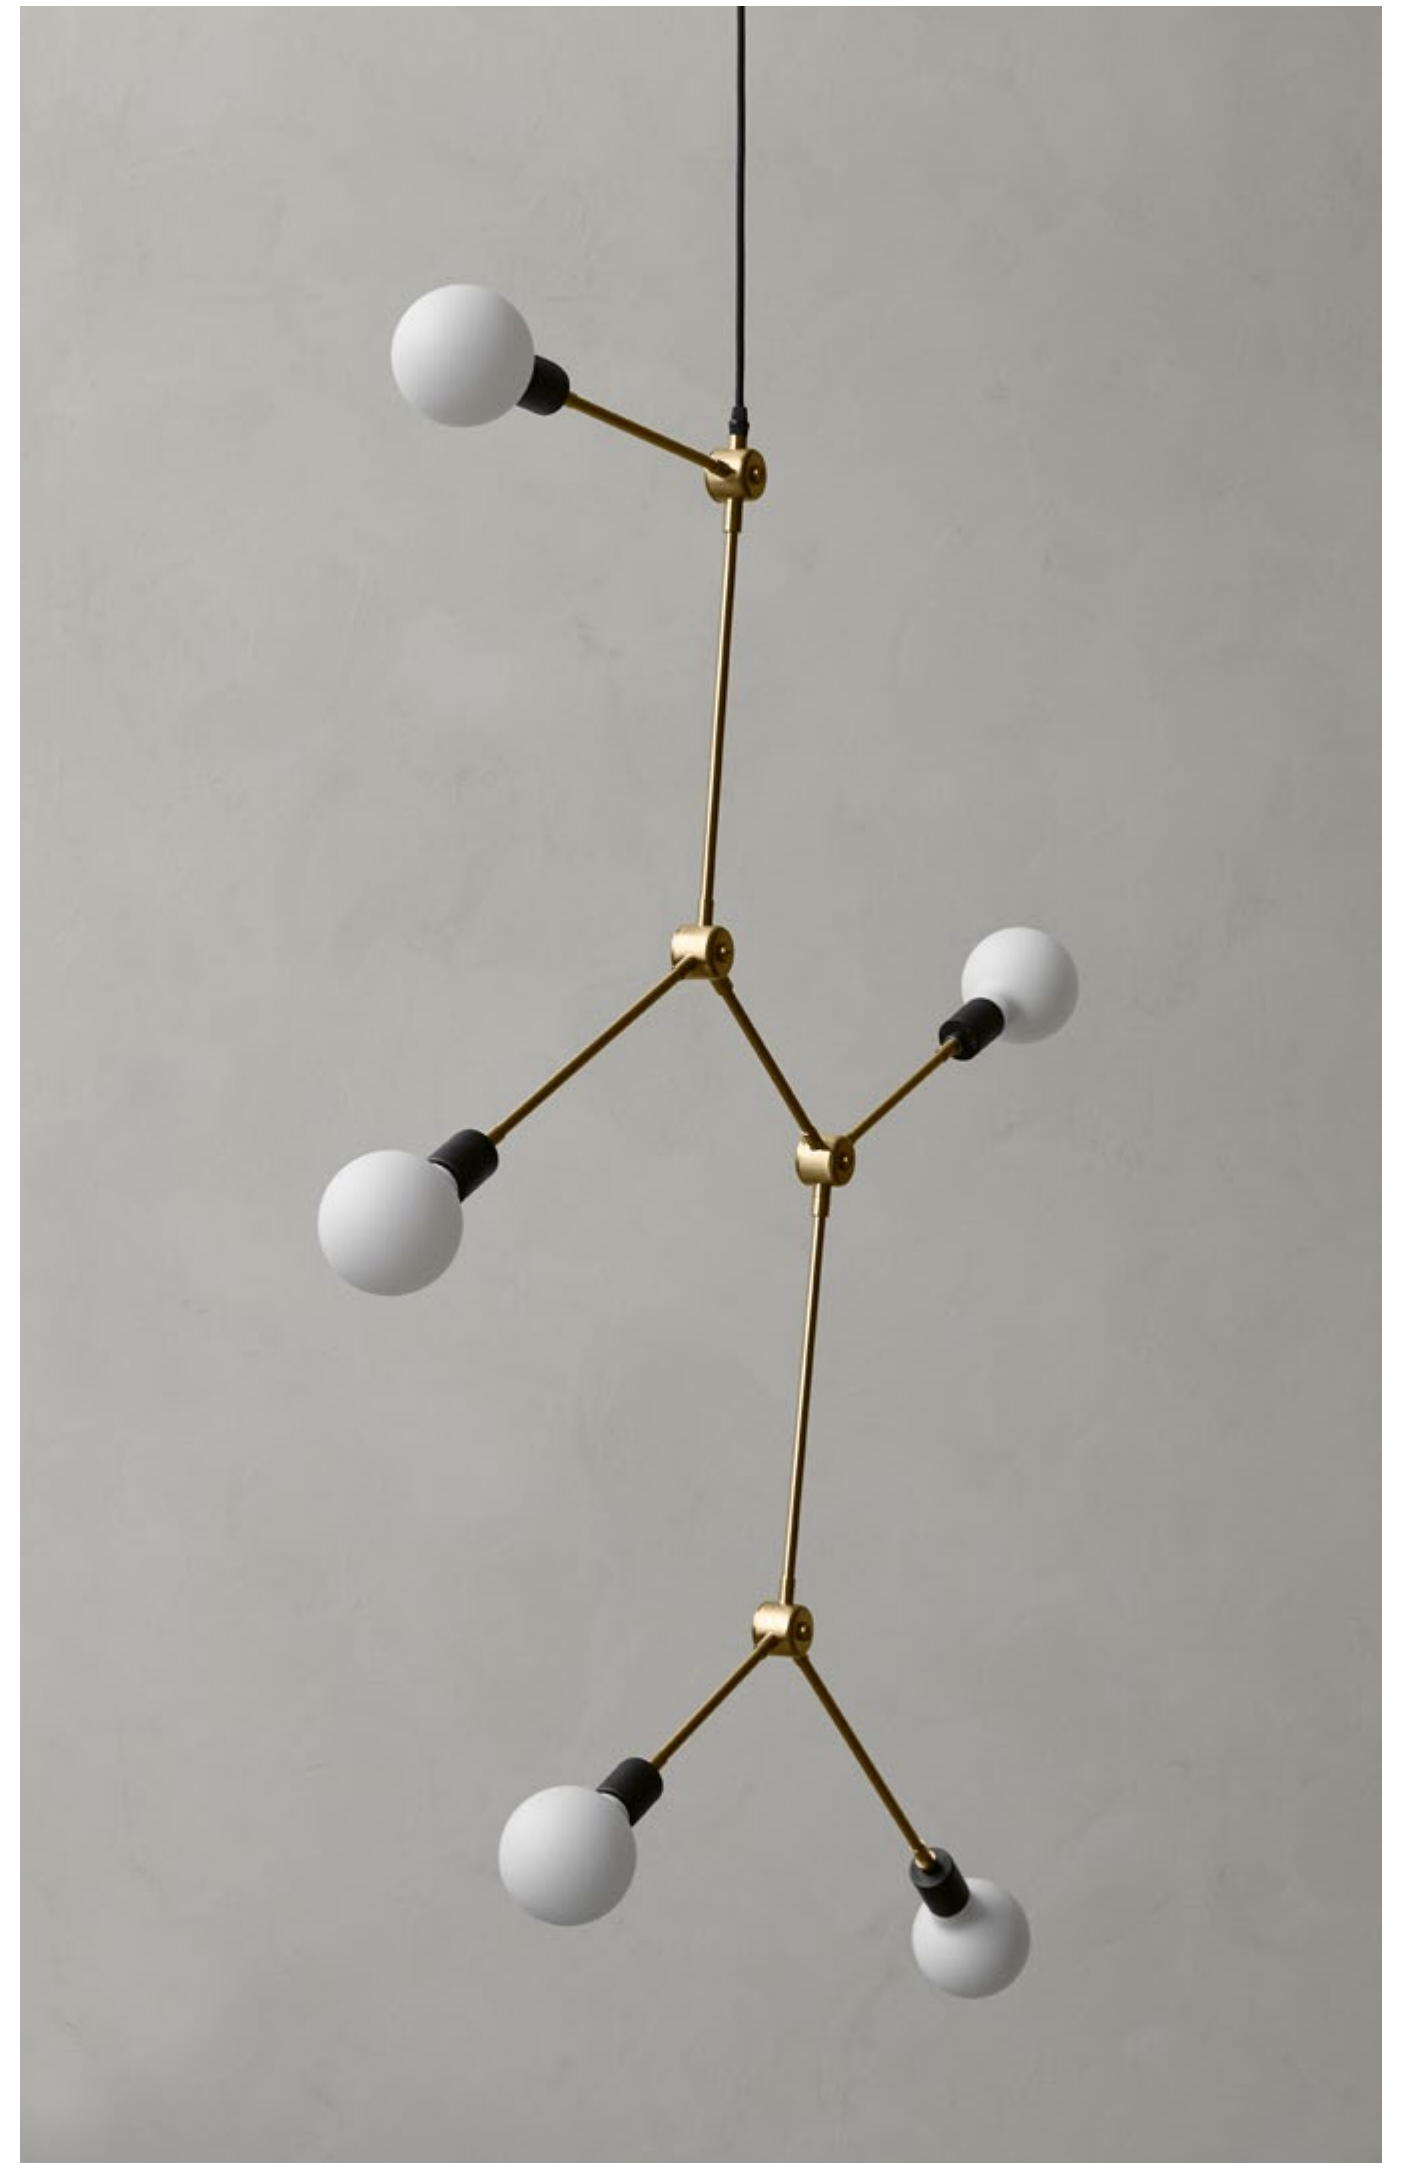

Harrison Chandelier

BY SØREN ROSE STUDIO

HARRISON CHANDELIER

1970539 Black

Category: Chandelier
Materials: Powder Coated Steel or
Brushed Brass, Textile Cord
Light Source: E27 (not included)
Colli: 2 pcs
H: 85 cm, W/Ø: 50 cm

DKK 4.495,00 /Ex. Vat 3.596,00
NOK 5.995,00 /Ex. Vat 4.796,00
SEK 6.295,00 /Ex. Vat 5.036,00
EUR 599,95 /Ex. Vat 495,83
GBP 549,95 /Ex. Vat 458,29

1970839 Brass

DKK 5.495,00 /Ex. Vat 4.396,00
NOK 7.495,00 /Ex. Vat 5.996,00
SEK 7.995,00 /Ex. Vat 6.396,00
EUR 749,95 /Ex. Vat 619,79
GBP 699,95 /Ex. Vat 583,29

Franklin Chandelier

BY SØREN ROSE STUDIO

FRANKLIN CHANDELIER

1920539 Black

Category: Chandelier
Materials: Powder Coated Steel or
Brushed Brass, Textile Cord
Light Source: E27 (not included)
Colli: 2 pcs
H: 56 cm, W/Ø: 56 cm

DKK 3.495,00 /Ex. Vat 2.796,00
NOK 4.495,00 /Ex. Vat 3.596,00
SEK 4.995,00 /Ex. Vat 3.996,00
EUR 449,95 /Ex. Vat 371,86
GBP 439,95 /Ex. Vat 366,63

1920839 Brass

DKK 4.295,00 /Ex. Vat 3.436,00
NOK 5.995,00 /Ex. Vat 4.796,00
SEK 6.295,00 /Ex. Vat 5.036,00
EUR 599,95 /Ex. Vat 495,83
GBP 529,95 /Ex. Vat 441,63

Harrison Chandelier, Brushed Brass, by Søren Rose Studio