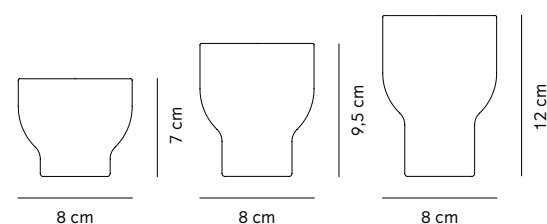

Stackable Glass

BY NORM ARCHITECTS

So special you will want to use them everyday, these mouth-blown glasses work for daytime, evening, guests and solo evenings curled in front of the fire with a whisky.

Their slender shape makes them a pleasure to hold and drink from. The glasses are also stackable, making them incredibly practical.

STACKABLE GLASS, 18 CL	3000019 Clear
Category: Glass	DKK 99,95 /Ex. Vat 79,96
Materials: Glass	NOK 139,95 /Ex. Vat 111,96
Colli: 4 pcs	SEK 139,95 /Ex. Vat 111,96
H: 7 cm, V: 18 Cl, Ø: 8 cm	EUR 13,95 /Ex. Vat 11,53
	GBP 12,95 /Ex. Vat 10,79

STACKABLE GLASS, 27 CL	3000039 Clear
Category: Glass	DKK 119,95 /Ex. Vat 95,96
Materials: Glass	NOK 159,95 /Ex. Vat 127,96
Colli: 4 pcs	SEK 159,95 /Ex. Vat 127,96
H: 9,5 cm, V: 27 Cl, Ø: 8 cm	EUR 15,95 /Ex. Vat 13,18
	GBP 14,95 /Ex. Vat 12,46

STACKABLE GLASS, 33 CL	3000059 Clear
Category: Glass	DKK 129,95 /Ex. Vat 103,96
Materials: Glass	NOK 169,95 /Ex. Vat 135,96
Colli: 4 pcs	SEK 169,95 /Ex. Vat 135,96
H: 12 cm, V: 33 Cl, Ø: 8 cm	EUR 16,95 /Ex. Vat 14,01
	GBP 15,95 /Ex. Vat 13,29

Water Jug

BY PIL BREDAHL

Tall and slender curved water carafe with an elegant lid that automatically opens when you pour, all while keeping ice cubes and lemon slices in the carafe.

WATER JUG, 0,8 L	4661119 Black Lid
Category: Carafe	DKK 349,95 /Ex. Vat 279,96
Materials: Glass, Silicone, Steel	NOK 449,95 /Ex. Vat 359,96
Colli: 4 pcs	SEK 449,95 /Ex. Vat 359,96
1 unit . H: 29,5 cm, V: 0,8 L, Ø: 9,5 cm	EUR 49,95 /Ex. Vat 41,28
	GBP 44,95 /Ex. Vat 37,46

	4661129 Steel Lid
	DKK 399,95 /Ex. Vat 319,96
	NOK 499,95 /Ex. Vat 399,96
	SEK 499,95 /Ex. Vat 399,96
	EUR 54,95 /Ex. Vat 45,41
	GBP 49,95 /Ex. Vat 41,62