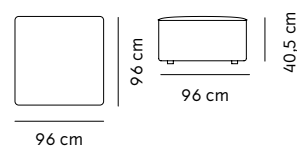

POUF

Eave Modular Sofa, Corner, Pouf, Middel, City Velvet CA7832/039, by Norm Architects
Plinth Low, Brown Grey Kendzo Marble, by Norm Architects
Échasse Bowl, Large, Brushed Brass/Smoke Glass, by Theresa Rand