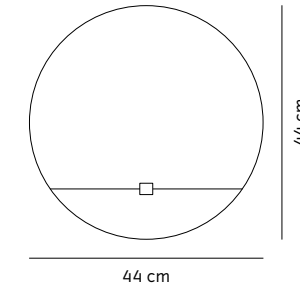

4812049 Silver

DKK 599,95 /Ex. Vat 479,96
NOK 799,95 /Ex. Vat 639,96
SEK 799,95 /Ex. Vat 639,96
EUR 79,95 /Ex. Vat 66,07
GBP 79,95 /Ex. Vat 66,63

Brass