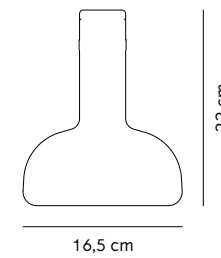

Bottle Carafe

BY NORM ARCHITECTS

This tall, thin mouth-blown glass water bottle comes with a brass or steel lid. The bottle is available in smoke glass as well as clear glass.

WATER BOTTLE, 1 L

4682949 Smoke/Brass
4680839 Clear/Brass

Category: Carafe
Materials: Smoke or Clear Glass,
Brushed Brass, Silicone
Colli: 4 pcs
H: 17,9 cm, V: 0,5 L, Ø: 8 cm

DKK 349,95 /Ex. Vat 279,96
NOK 499,95 /Ex. Vat 399,96
SEK 549,95 /Ex. Vat 439,96
EUR 49,95 /Ex. Vat 41,28
GBP 44,95 /Ex. Vat 37,46

4680039 Clear/Steel

DKK 299,95 /Ex. Vat 239,96
NOK 399,95 /Ex. Vat 319,96
SEK 449,95 /Ex. Vat 359,96
EUR 39,95 /Ex. Vat 33,02
GBP 34,95 /Ex. Vat 29,13

Water Bottle

BY NORM ARCHITECTS

The short mouth-blown glass carafe is available in smoke glass as well as clear glass.

BOTTLE CARAFE, 0,5 L

Category: Carafe
Materials: Clear or Smoke Glass,
Solid Brass or Stainless Steel, Silicone
Colli: 4 pcs
H: 29 cm, V: 1 L, Ø: 8 cm

4681949 Smoke/Brass
4681839 Clear/Brass

DKK 299,95 /Ex. Vat 239,96
NOK 399,95 /Ex. Vat 319,96
SEK 399,95 /Ex. Vat 319,96
EUR 39,95 /Ex. Vat 33,02
GBP 36,96 /Ex. Vat 30,80

Wine Breather

BY NORM ARCHITECTS

This smart wine breather allows you to aerate your wine with 10 times the amount of oxygen in just two minutes. Run the wine into the breather, then back into the bottle, for the full effect. You can then use the breather itself as a carafe, which includes a brass or steel lid for further storage. The Wine Breather is available in smoke glass as well as clear glass.

WINE BREATHER

Category: Carafe
Materials: Glass, Stainless Steel
or Plated Stainless Steel, Silicone,
Plastic
Colli: 4 pcs
H: 22 cm, Ø: 16,5 cm

4680069 Clear/Steel

DKK 499,95 /Ex. Vat 399,96
NOK 699,95 /Ex. Vat 559,96
SEK 699,95 /Ex. Vat 559,96
EUR 69,95 /Ex. Vat 57,81
GBP 59,95 /Ex. Vat 49,96

4680949 Smoke/Brass