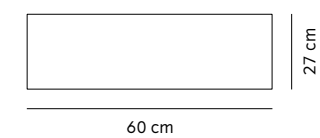

Plinth Series

BY NORM ARCHITECTS

Over centuries, the plinth has been a much mused-over object. With this project Danish studio Norm Architects set out to rethink the uses of the plinth and to reveal the natural beauty of marble. The result is a series of podiums with multiple uses in the home, office or showroom.

Plinth is available in three sizes and three colours. The low rectangular version is ideal as a monumental coffee table. The cube makes a perfect bedside table or side table. Use the third Plinth in the traditional manner – as a podium on which to display a bust, sculpture, art books, plants or a lamp.

Brown Grey Kendzo Marble	White Carrara Marble	Black Marquina Marble

PLINTH CUBIC

Category: Coffee/Side Table
H: 40 cm, W: 40 cm, L: 40 cm

7010960 Brown Grey
7010630 White
7010530 Black

DKK	7.495,00	/Ex. Vat 5.996,00
NOK	9.995,00	/Ex. Vat 7.996,00
SEK	10.995,00	/Ex. Vat 8.796,00
EUR	999,95	/Ex. Vat 826,40
GBP	899,95	/Ex. Vat 749,96

Brown Grey Kendzo Marble	White Carrara Marble	Black Marquina Marble

PLINTH TALL

Category: Coffee/Side Table
H: 51 cm, W: 30 cm, L: 30 cm

7020960 Brown Grey
7020630 White
7020530 Black

DKK	7.495,00	/Ex. Vat 5.996,00
NOK	9.995,00	/Ex. Vat 7.996,00
SEK	10.995,00	/Ex. Vat 8.796,00
EUR	999,95	/Ex. Vat 826,40
GBP	899,95	/Ex. Vat 749,96

Brown Grey Kendzo Marble	White Carrara Marble	Black Marquina Marble

PLINTH LOW

Category: Coffee Table
H: 27 cm, W: 60 cm, L: 100 cm

7000960 Brown Grey
7000630 White
7000530 Black

DKK	12.995,00	/Ex. Vat 10.396,00
NOK	17.995,00	/Ex. Vat 14.396,00
SEK	18.995,00	/Ex. Vat 15.196,00
EUR	1.799,95	/Ex. Vat 1.487,56
GBP	1.599,95	/Ex. Vat 1.333,29

Materials: Brown Grey Kendzo Marble, Black Marquina Marble or White Carrara Marble