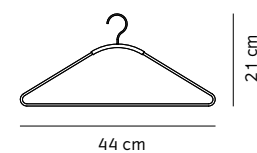

AVA HANGER	9001639 White/Brushed Steel
Category: Hanger Materials: Powder Coated Steel, Brushed Brass or Brushed Stainless Steel Coll: 4 pcs H: 21 cm, W: 44 cm, D: 0,5 cm	<table border="0"> <tr> <td>DKK</td> <td>149,95</td> <td>/Ex. Vat 119,96</td> </tr> <tr> <td>NOK</td> <td>199,95</td> <td>/Ex. Vat 159,96</td> </tr> <tr> <td>SEK</td> <td>199,95</td> <td>/Ex. Vat 159,96</td> </tr> <tr> <td>EUR</td> <td>19,95</td> <td>/Ex. Vat 16,49</td> </tr> <tr> <td>GBP</td> <td>19,95</td> <td>/Ex. Vat 16,63</td> </tr> </table>

9000839 Black/Brass
DKK 179,95 /Ex. Vat 143,96
NOK 249,95 /Ex. Vat 199,96
SEK 269,95 /Ex. Vat 215,96
EUR 24,95 /Ex. Vat 20,62
GBP 22,95 /Ex. Vat 19,13