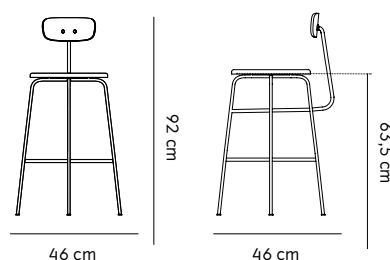

COUNTER CHAIR