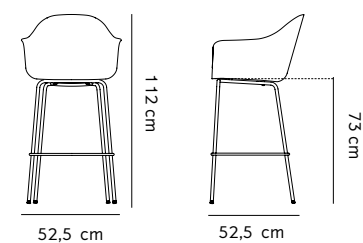

HARBOUR BAR CHAIR