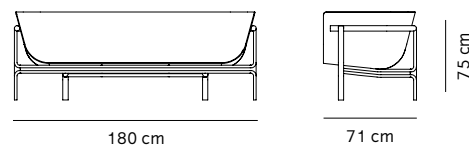

Tailor Sofa, Dark stained Oak/Dakar 0311, by Rui Alves
Plinth Cubic, Brown Grey Kendzo Marble, by Norm Architects
Échasse Vase Small, Clear/Bronzed Brass, by Theresa Rand