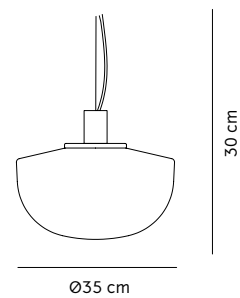

“THERE IS SOMETHING UNEXPECTED ABOUT THE SHAPE OF THE GLASS THAT MAKES THE PRODUCT INTERESTING FROM AN AESTHETIC POINT OF VIEW. IT IS MORE INTRIGUING THAN A PERFECT SPHERE AND TAKES YOU BACK TO A DIFFERENT ERA.”
– JONAS BJERRE-POULSEN, NORM ARCHITECTS

BANK PENDANT	1860629 Opal
	1860949 Smoke
Category: Pendants/Chandeliers	
Materials: Black Anodised Aluminum,	DKK 2.495,00 /Ex. Vat 1.996,00
Opal Glass,	NOK 3.495,00 /Ex. Vat 2.796,00
Light Source: E27(not included)	SEK 3.695,00 /Ex. Vat 2.956,00
Coll: 2 pcs	EUR 349,95 /Ex. Vat 289,21
Ø: 35 cm; H: 30/20 cm	GBP 299,95 /Ex. Vat 249,96

Bank Pendant, Black/Smoke Glass, by Norm Architects