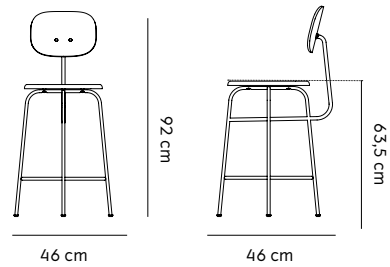

COUNTER CHAIR