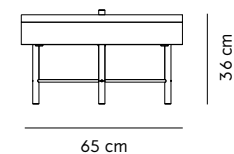

NoNo Table

BY NOTE DESIGN STUDIO & NORM ARCHITECTS

NoNo Table is characterised by lightness. The elegant and slim legs provide the full support for the solid glass tabletop that beautifully reflects its surroundings. The modern materials emphasize the clean and stylish aesthetics. And the simplistic yet eye-catching design makes NoNo a great addition to any living area. NoNo is the result of an encounter between two Scandinavian studios, Note Design Studio and Norm Architects.

Category: Coffee Table
Materials: Black Anodized Aluminum, Brown Powder Coated Steel, Beige Silk Printed Glass

Beige   Dark Green   Brown

NONO SMALL

H: 25 cm, W: 50 cm, L: 75 cm

8560049 Beige

DKK 2.995,00 /Ex. Vat 2.396,00
NOK 3.995,00 /Ex. Vat 3.196,00
SEK 4.295,00 /Ex. Vat 3.436,00
EUR 399,95 /Ex. Vat 330,54
GBP 369,95 /Ex. Vat 308,29

NONO LARGE

H: 35 cm, W: 59,5 cm, L: 96,5 cm

8561499 Dark Green 8561939 Brown

DKK 4.995,00 /Ex. Vat 3.996,00
NOK 6.995,00 /Ex. Vat 5.596,00
SEK 7.495,00 /Ex. Vat 5.996,00
EUR 699,95 /Ex. Vat 578,47
GBP 649,95 /Ex. Vat 541,63

Turning Table

BY THERESA RAND

German designer Theresa Rand was experimenting with ways of combining a table and storage when she stumbled upon the idea of a lid that opens by rotating it around one of the legs. The result is elegant, unpretentious and utterly addictive. "My design is quite functional," says Theresa. "But I also think it's important that the objects we surround ourselves with have a warm and poetic part."

Category: Coffee Table
Materials: Natural Oak Veneer, Black Chrome or Stained Ash Veneer, Brass

White Oak/Black Chrome   Black Ash/Brass

TURNING TABLE

H: 36 cm, Ø: 65 cm

6900049 White Oak/Black Chrome 6900539 Black Ash/Brass