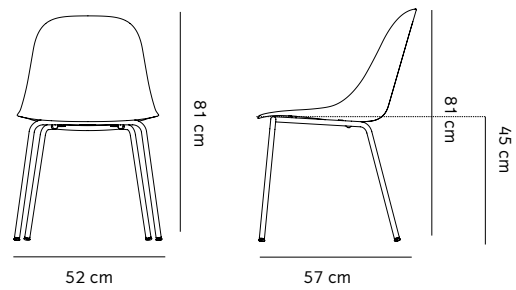

Harbour Dining Side Chair, Black/ Khaki, by Norm Architects