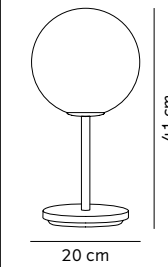

TR BULB, TABLE LAMP

Category: Table Lamp
Materials: Opal Glass, Nylon (PA6), LED COB, Grey Marble, Black Powder Coated Steel, Textile Cord
Light Source: LED E27 (included)
Dimmer: Yes, on cord
Colli: 2 pcs
H: 41 cm, Ø: 18/20 cm

1491629 Grey Marble/Shiny Opal
1491639 Grey Marble/Matte Opal

DKK 1.995,00 /Ex. Vat 1.596,00
NOK 2.495,00 /Ex. Vat 1.996,00
SEK 2.694,00 /Ex. Vat 2.155,20
EUR 249,95 /Ex. Vat 206,57
GBP 239,95 /Ex. Vat 199,96

20 cm