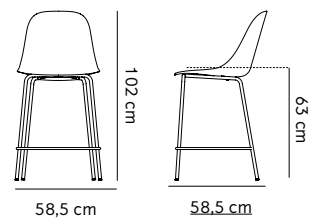

HARBOUR COUNTER SIDE CHAIR