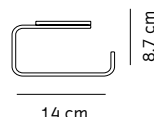

Towel Bar

BY NORM ARCHITECTS

The Towel Bar is designed in a simple and recognizable style, with a clean, geometric profile that now features angular edging for a more pronounced silhouette. Creating the illusion of a suspended band, the design adds an intriguing graphic element to bathroom walls. Both the bracket and bar now come in black or white powder-coated aluminum.

TOWEL BAR

7700569 Black
7700669 White

Category: Towel Bar

Materials: Powder Coated
Aluminum, Polished Zinc Alloy

Colli: 2 pcs

H: 3,5 cm, W: 60 cm, D: 7 cm

DKK	899,95	/Ex. Vat 719,96
NOK	1.199,95	/Ex. Vat 959,96
SEK	1.199,95	/Ex. Vat 959,96
EUR	119,95	/Ex. Vat 99,13
GBP	99,95	/Ex. Vat 83,29

TOWEL BAR NEW

7641539 Black NEW
7641639 White NEW

Available from Summer 2019.

Category: Towel Bar

Materials: Powder Coated

Aluminum, Powder Coated

Zink Alloy

Colli:2

H: 2,5 cm, W: 60 cm, D: 6,7 cm

DKK	899,95	/Ex. Vat 719,96
NOK	1.199,95	/Ex. Vat 959,96
SEK	1.199,95	/Ex. Vat 959,96
EUR	119,95	/Ex. Vat 99,13
GBP	99,95	/Ex. Vat 83,29

Toilet Roll Holder

BY NORM ARCHITECTS

The Toilet Roll Holder shares the Towel Bar's visual identity, adding a geometric and sophisticated aesthetic to the bathroom space. The holder is shaped to make roll-changing a breeze – and to ensure the roll doesn't slip off. As with the Towel Bar, both the bracket and bar of the Toilet Roll Holder now come in black or white powder-coated aluminum.

TOILET ROLL HOLDER

7700549 Black
7700649 White

Category: Toilet Roll Holder

Materials: Powder Coated

Aluminium, Polished Zinc Alloy

Colli: 4 pcs

H: 3,5 cm, W: 14 cm, D: 9 cm

DKK	599,95	/Ex. Vat 479,96
NOK	799,95	/Ex. Vat 639,96
SEK	799,95	/Ex. Vat 639,96
EUR	79,95	/Ex. Vat 66,07
GBP	69,95	/Ex. Vat 58,29

TOILET ROLL HOLDER NEW

7640539 Black NEW
7640639 White NEW

Available from Summer 2019.

Category: Toilet Roll Holder