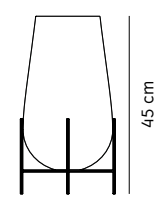

Échasse Series

BY THERESA RAND

VASE, SMALL

Category: Vase
Materials: Brushed or Bronzed Brass, Glass
Colli: 2 pcs
H: 28 cm, Ø: 15/10 cm

4789039 Clear/Bronzed Brass

DKK 1.299,95 /Ex. Vat 1.039,96
NOK 1.695,00 /Ex. Vat 1.356,00
SEK 1.799,95 /Ex. Vat 1.439,96
EUR 169,95 /Ex. Vat 140,45
GBP 149,95 /Ex. Vat 124,96

4795949 Smoke/Brushed Brass

DKK 1.199,95 /Ex. Vat 959,96
NOK 1.695,00 /Ex. Vat 1.356,00
SEK 1.799,95 /Ex. Vat 1.439,96
EUR 169,95 /Ex. Vat 140,45
GBP 149,95 /Ex. Vat 124,96

15/10 cm

VASE, MEDIUM

Category: Vase
Materials: Brushed Brass, Glass
H: 45 cm, Ø: 22/15 cm

4796949 Smoke/Brushed Brass

DKK 2.195,00 /Ex. Vat 1.756,00
NOK 2.995,00 /Ex. Vat 2.396,00
SEK 3.295,00 /Ex. Vat 2.636,00
EUR 299,95 /Ex. Vat 247,89
GBP 269,95 /Ex. Vat 224,96

22/15 cm

VASE, LARGE

Category: Vase
Materials: Brushed Brass, Glass
H: 60 cm, Ø: 30/20 cm

4797949 Smoke/Brushed Brass

DKK 3.695,00 /Ex. Vat 2.956,00
NOK 4.995,00 /Ex. Vat 3.996,00
SEK 4.995,00 /Ex. Vat 3.996,00
EUR 499,95 /Ex. Vat 413,18
GBP 449,95 /Ex. Vat 374,96

30/20 cm

BOWL, SMALL

Category: Bowl
Materials: Brushed Brass, Glass
Colli: 2 pcs
H: 13 cm, Ø: 15 cm

4799949 Smoke/Brushed Brass

DKK 699,95 /Ex. Vat 559,96
NOK 999,95 /Ex. Vat 799,96
SEK 999,95 /Ex. Vat 799,96
EUR 99,95 /Ex. Vat 82,60
GBP 89,95 /Ex. Vat 74,96

15 cm

BOWL, LARGE

Category: Bowl
Materials: Brushed Brass, Glass
H: 14 cm, Ø: 29,5 cm

4798949 Smoke/Brushed Brass

DKK 1.995,00 /Ex. Vat 1.596,00
NOK 2.695,00 /Ex. Vat 2.156,00
SEK 2.695,00 /Ex. Vat 2.156,00
EUR 269,95 /Ex. Vat 223,09
GBP 239,95 /Ex. Vat 199,95

29,5 cm

HURRICANE

Category: Candleholders
Materials: Brushed or Bronzed Brass, Glass
Colli: 2pcs
H: 8,5 cm, Ø: 14 cm

4794629 Opal/Bronzed Brass NEW 4794949 Smoke/Brushed Brass NEW