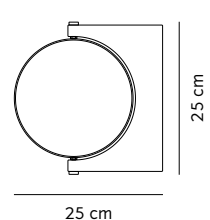

Pepe Marble Mirror

BY STUDIOPEPE

THE CLASSIC STANDING MIRROR GETS A FUNCTIONALIST UPDATE WITH THIS NEW WALL ATTACHMENT. THE FOCUS ON MATERIALS AND QUALITY MAKES THE PEPE MARBLE MIRROR TIMELESS.

The Pepe Marble Mirror, designed by Milan-based firm Studiopepe, is an elegant study of functionality overlapping with aesthetic. The Pepe was previously only available as a standing mirror and is also available in a wall-mounted option. This makes it perfect for small spaces and spaces where you don't want items to be movable, such as restaurant bathrooms or hotel rooms. One side of the mirror offers regular reflection, while the other shows magnification of 300%; a perfect mirror for self-grooming.

The color combinations of black, white or brown marble with brushed brass offer a sophisticated contrast, one that emphasizes the texture and heft of the materials. This is a mirror that, while utilitarian, adds a certain refinement to the room through its simple form and beautiful craftsmanship. Apart from the table mirror, it comes in a edition that attaches to a wall.

PEPE MARBLE MIRROR

Category: Table Mirror
Materials: Marquina Marble, Carrara Marble or Wood Grain Marble, Brushed Brass, Glass Mirror (x3)
H: 26 cm, W: 25 cm, D: 3 cm

3600539 Black
3600639 White
3600939 Brown

DKK 3.695,00 /Ex. Vat 2.956,00
NOK 4.995,00 /Ex. Vat 3.996,00
SEK 4.995,00 /Ex. Vat 3.996,00
EUR 499,95 /Ex. Vat 413,18
GBP 449,95 /Ex. Vat 374,96

PEPE MARBLE MIRROR, WALL

Category: Wall Mirror
Materials: Marquina Marble, Carrara Marble or Wood Grain Marble, Brushed Brass, Glass Mirror (x3)
H: 25 cm, W: 3 cm, D: 25 cm

3610539 Black
3610639 White
3610939 Brown

DKK 3.695,00 /Ex. Vat 2.956,00
NOK 4.995,00 /Ex. Vat 3.996,00
SEK 4.995,00 /Ex. Vat 3.996,00
EUR 499,95 /Ex. Vat 413,18
GBP 449,95 /Ex. Vat 374,96