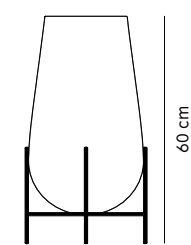

30/20 cm

BOWL, SMALL

Category: Bowl
Materials: Brushed Brass, Glass
Colli: 2 pcs
H: 13 cm, Ø: 15 cm

4799949 Smoke/Brushed Brass

DKK 699,95 /Ex. Vat 559,96
NOK 999,95 /Ex. Vat 799,96
SEK 999,95 /Ex. Vat 799,96
EUR 99,95 /Ex. Vat 82,60
GBP 89,95 /Ex. Vat 74,96

15 cm