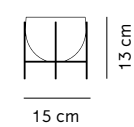

4799949 Smoke/Brushed Brass

DKK 699,95 /Ex. Vat 559,96
NOK 999,95 /Ex. Vat 799,96
SEK 999,95 /Ex. Vat 799,96
EUR 99,95 /Ex. Vat 82,60
GBP 89,95 /Ex. Vat 74,96

15 cm

BOWL, LARGE

Category: Bowl
Materials: Brushed Brass, Glass
H: 14 cm, Ø: 29,5 cm