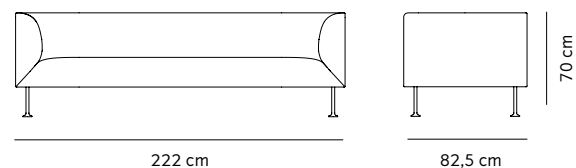

Godot Series

BY ISKOS-BERLIN

Godot is a comfortable and generous sofa series comprising 2- and 3-seater sofas as well as an armchair. The inner “spaces” of the sofa are designed in sizes allowing for a comfortable seating position without limiting the freedom of movement and the freedom to stretch your legs.

The exteriors vertical and rectangular surfaces allow for easy and natural placement of couches along with and close to walls as well as positioned centrally in the room; and, likewise, the feasibility of placing the furniture side by side as well as back to back.

Category: Sofa
Materials: CMHR Foam
Legs: Powder Coated Steel
Colour: According to upholstery

1-SEATER

2-SEATER

3-SEATER

SIZE OPTIONS

Godot Sofa, 1-Seater, Hallingdal 130, by Iskos-Berlin
Godot Sofa, 2-seater, Hallingdal 130, by Iskos-Berlin

QUICK SHIP OPTIONS

Selected combinations available for expedited delivery.

1 SEATER – UPHOLSTERY OPTIONS

PRICE

GODOT SOFA, 1 SEATER
REMIX 2, 233
9710049

DKK 17.195,00 /Ex. Vat 13.756,00
NOK 22.895,00 /Ex. Vat 18.316,00
SEK 24.895,00 /Ex. Vat 19.916,00
EUR 2.299,95 /Ex. Vat 1.900,79
GBP 2.095,00 /Ex. Vat 1.745,83

2 SEATER – UPHOLSTERY OPTIONS

PRICE

GODOT SOFA, 2 SEATER
REMIX 2, 233
9720049

DKK 22.395,00 /Ex. Vat 17.916,00
NOK 29.795,00 /Ex. Vat 23.836,00
SEK 32.395,00 /Ex. Vat 25.916,00
EUR 2.999,95 /Ex. Vat 2.479,30
GBP 2.795,00 /Ex. Vat 2.329,17

3 SEATER – UPHOLSTERY OPTIONS

PRICE

GODOT SOFA, 3 SEATER
REMIX 2, 233
9730049

DKK 28.395,00 /Ex. Vat 22.716,00
NOK 37.795,00 /Ex. Vat 30.236,00
SEK 41.095,00 /Ex. Vat 32.876,00
EUR 3.799,95 /Ex. Vat 3.140,45
GBP 3.495,00 /Ex. Vat 2.912,50

Extra charge of 10% for CMHR foam, UK requirement