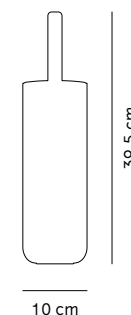

Toothbrush Holder and Soap Pump, Wall, White, by Norm Architects
Toilet Brush, Wall, White, by Norm Architects