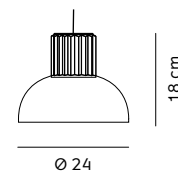

18 cm

Ø 24

Peek Lamp

BY JONAS WAGELL

"A lamp with personality" is how Peek Table Lamp has been described. Jonas Wagell's quirky yet utterly practical Peek Series began with a floor lamp, created to accompany a sofa he designed. "I find that floor lamps are often big and dominant," Jonas explains. An antidote to overbearing lamps, he conceived his new lamp to literally "peek" over a sofa or armchair. The proportions have shrunk for the Table Lamp, with a dip in the top of the base for needful things – earplugs or jewellery.