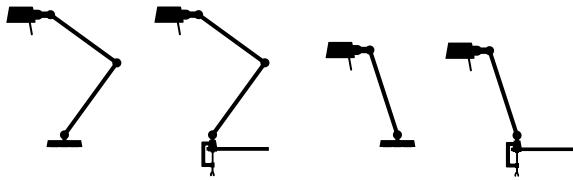

T O N O N E

pricelist
2019

BOLT

desk
pag. 10-11

2 arm foot	€ 385,-
2 arm clamp	€ 370,-
1 arm foot	€ 315,-
1 arm clamp	€ 299,-

desk small
pag. 14-15

2 arm small	€ 315,-
1 arm small	€ 310,-
1 arm small clamp	€ 295,-