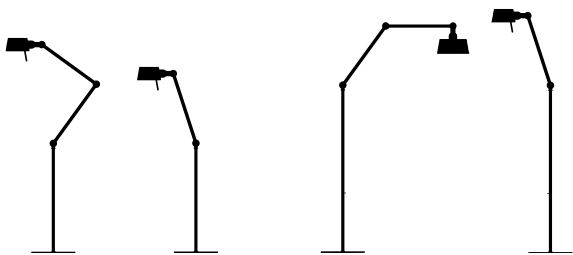

T O N O N E

pricelist
2019

BOLT

desk
pag. 10-11

2 arm foot	€ 385,-
2 arm clamp	€ 370,-
1 arm foot	€ 315,-
1 arm clamp	€ 299,-

desk small
pag. 14-15

2 arm small	€ 315,-
1 arm small	€ 310,-
1 arm small clamp	€ 295,-