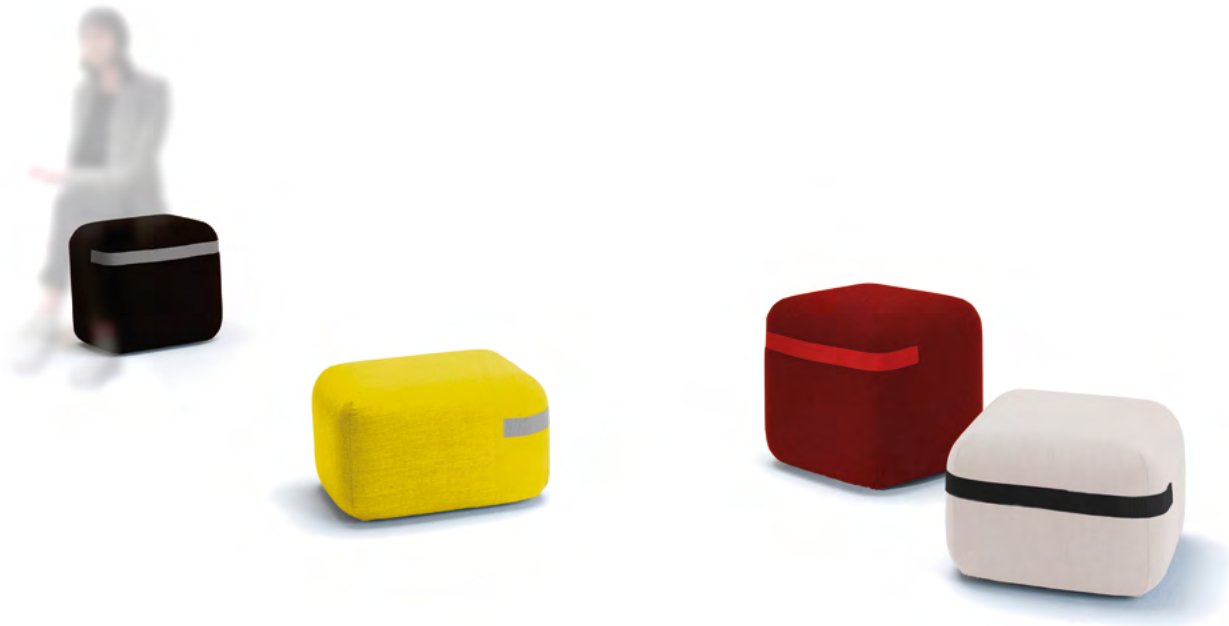

SEASON MINI by Piero Lissoni

An extension to the successful Season bench, now with separate, small puffs whose concealed wheels and handle built into the upholstery make them highly practical.

Versatile and smart because they can combine a range of fabrics and leathers with their different-coloured handles.

Perfect example of soft furniture piece for offices, restaurants, reception areas, etc.

with or without casters