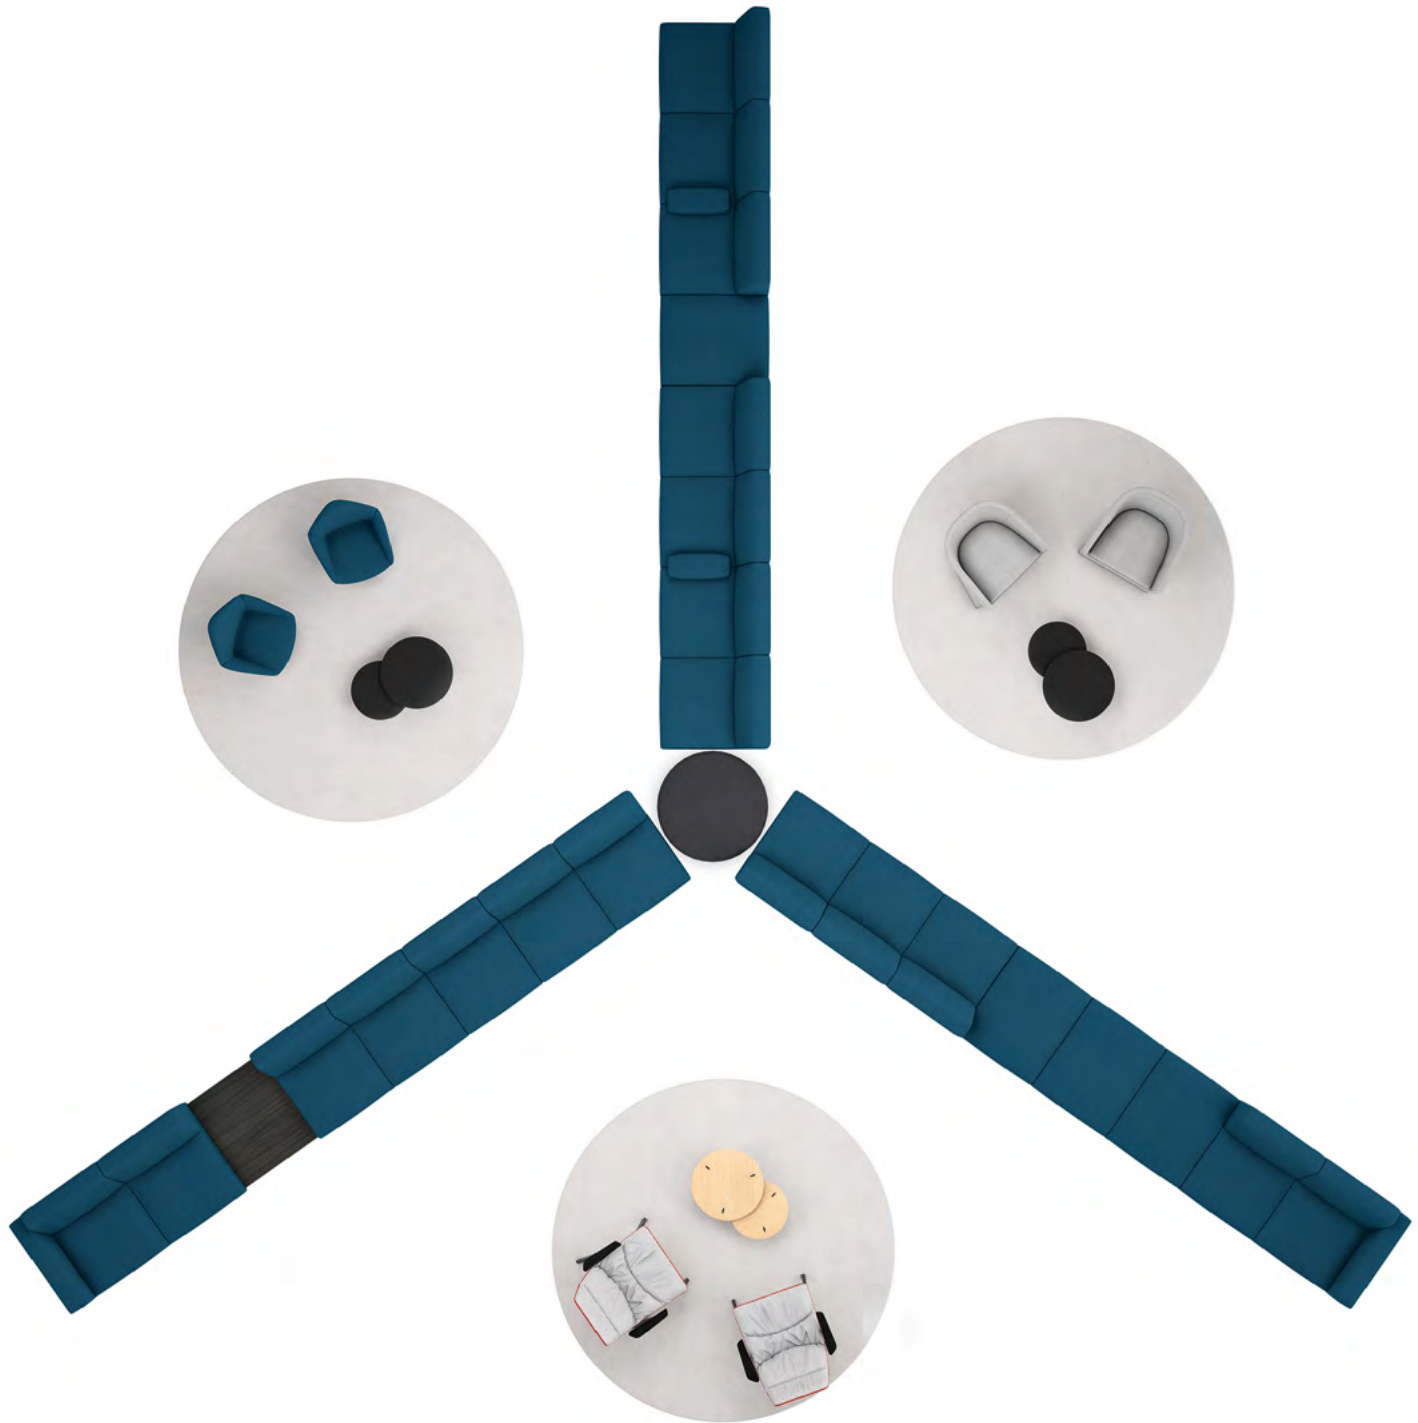

RESTAURANT 20:00 h

WORK 10:00 h 

AIRPORT 13:00 h 

CLUB 23:00 h 

A basic sofa that easily tailors to the situation a black dress, or black suit

A curated palette of elements that invites design interaction and expands possibilities