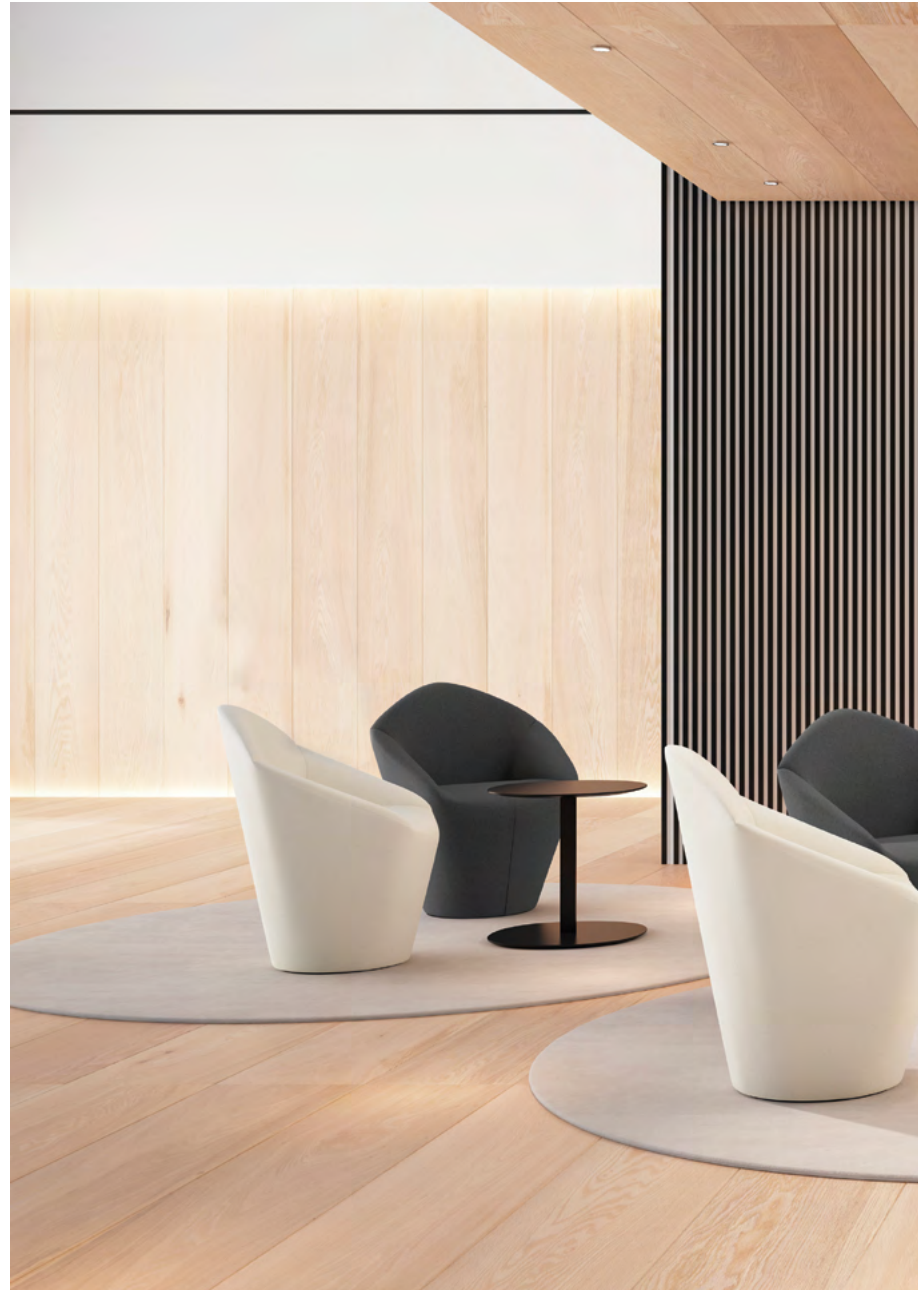

Featuring superior comfort, it is designed as a 73 cm standard table chair for the home, restaurants or as a guest chair in hotel or office waiting areas.

A swivel base is also available.

Fixed base

Swivel base