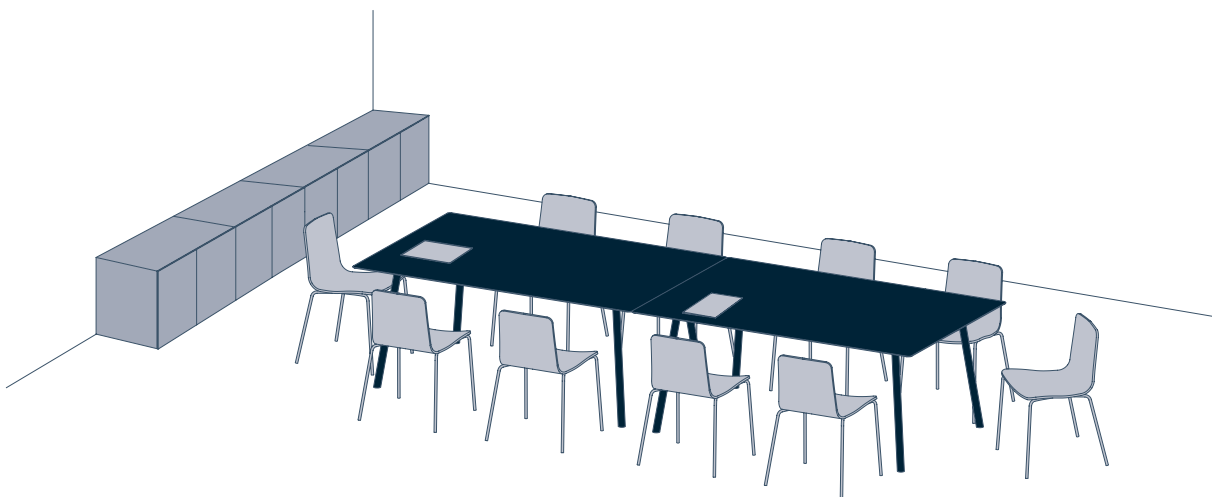

New Maarten low table

MAARTEN TABLE

Viccarbe Headquarters · Valencia

ASPA by FR Design

Collection of tables for the residential and commercial market.

The wide range of options, both in height and finishes, makes the Aspa a highly versatile table and a best seller in our collection.