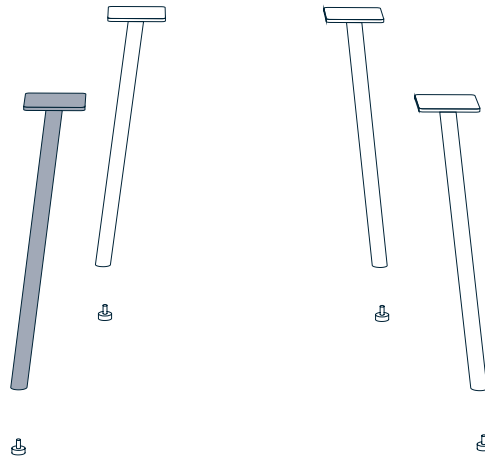

New options for laquer

New Table top
protector

MAARTEN TABLE by Víctor Carrasco

Table system is based on a technical minimalist leg solution that does not need a structure and can be attached directly to the table top.

Having no structure and a table top thickness of just 5 mm it acquires great visual lightness.

There are endless uses, finishes and formats with this innovative system.

New wooden legs

MAARTEN TABLE

New wooden legs