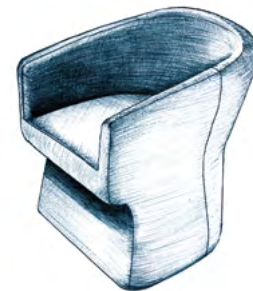

FEDELE pag: 122