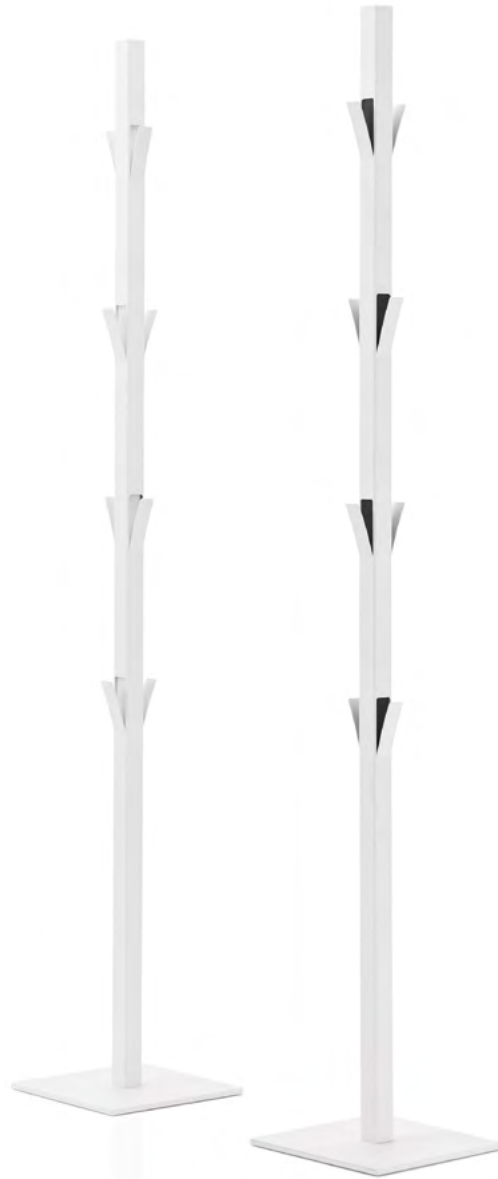

WINDOW by Vincent Van Duysen

Collection of coat racks and umbrella stands for domestic and contract use.

Inspired by Donald Judd's minimalist sculptures, the 'windows' of the rack are laser cut and carefully designed for the proper care of clothes.

The inside is made of black or white polyethylene.

The wall version is widely used in restaurants and places where clothes must be hanged in an elegant manner.

The umbrella stand, subtle and discreet, can be placed in the reception area of homes or public spaces.