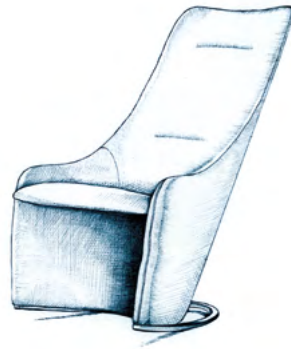

NAGI pag: 78