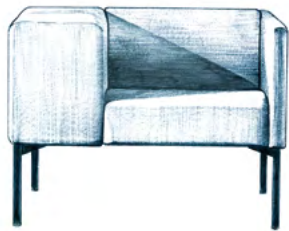

BRIX pag: 102