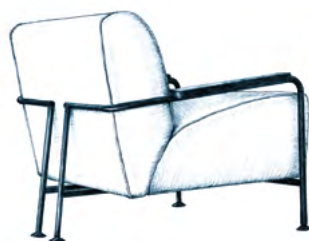

COLUBI pag: 142