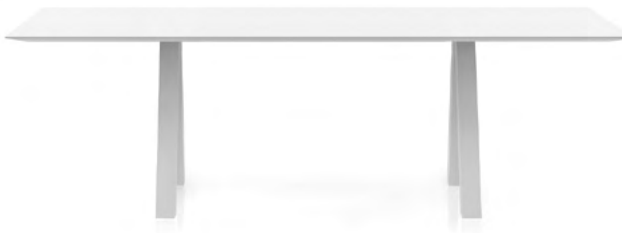

New options for laquer

New Table top
protector

MAARTEN TABLE by Víctor Carrasco

Table system is based on a technical minimalist leg solution that does not need a structure and can be attached directly to the table top.