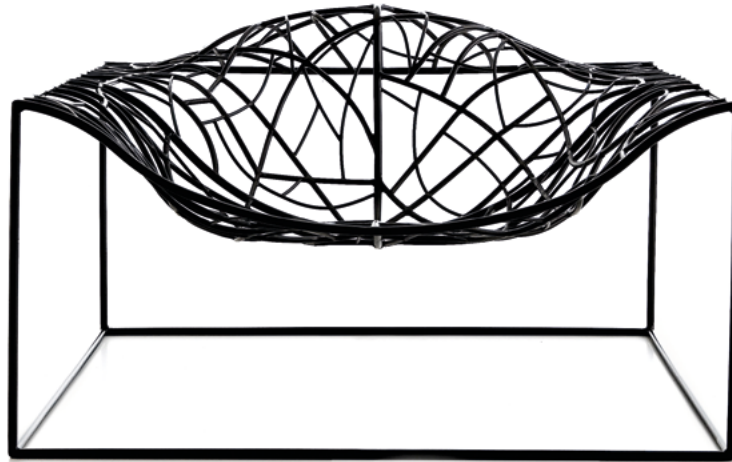

AD-HOC by Jean-Marie Massaud

The Ad-Hoc armchair belongs to the exclusive Viccarte collection, can be found in the most prestigious locations around the world.

These media icons are handcrafted one by one in cast brass so there may be slight variations from piece to piece.

Lacquered version is suitable for both indoor and outdoor use.