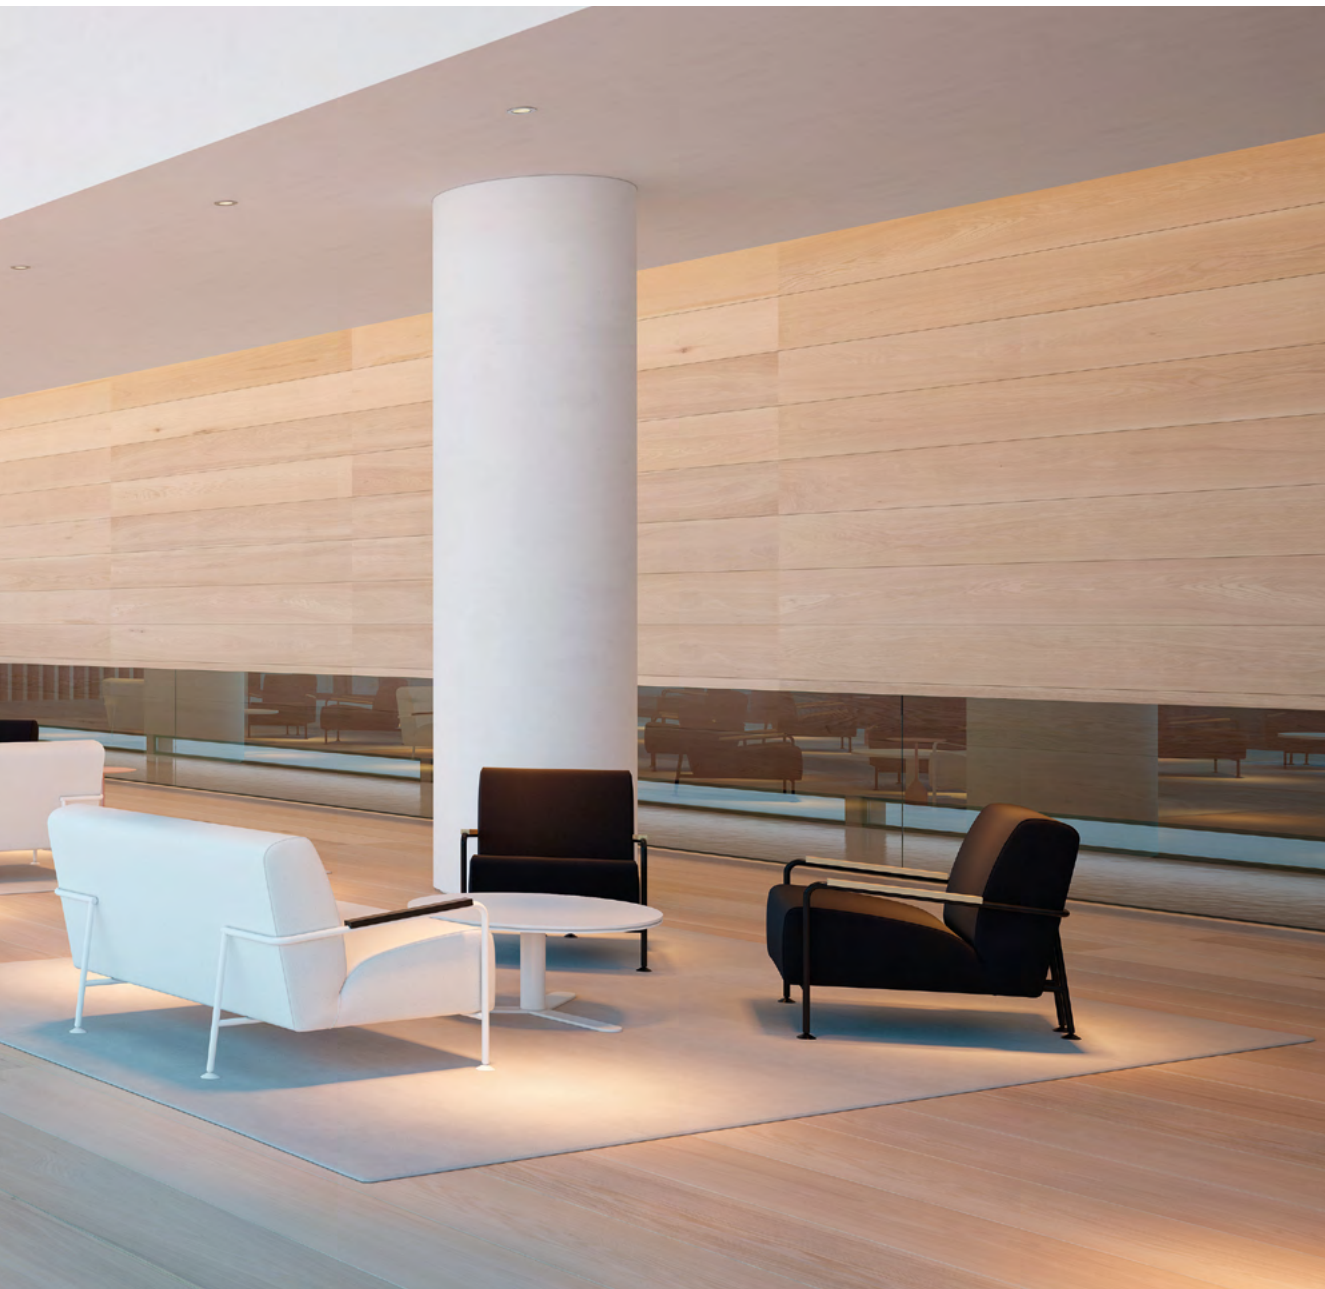

Available with a solid oak armrest.

MA Lounge · Valencia

Ricard Camarena Restaurant · Valencia

HOLY DAY by Jean-Marie Massaud

With its harmonious proportions, the Holy Day armchair is clearly inspired by classic design.