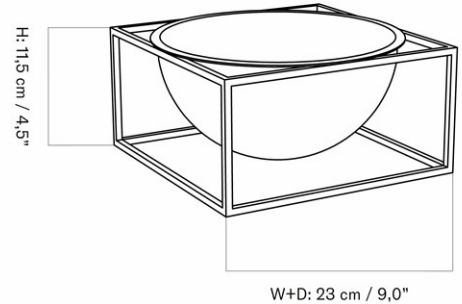

KUBUS BOWL CENTERPIECE

Designed by *Søren Lassen*

MASTER SKU
COLLI

BL23000PIM
4

CARE INSTRUCTIONS

Discover our product care guide for comprehensive care instructions.

[Download](#)

DESCRIPTION

Find more information in the dedicated product fact sheet for this product.

STOCK OPTION

SKU	VARIANT	INCL. VAT EUR	EXCL. VAT EUR
BL23702	Large - Gold Plated	525,00	439,32
BL23701	Small - Gold Plated	255,00	213,38
BL23102	Large - White	320,00	267,78
BL23101	Small - White	180,00	150,62
BL23002	Large - Black	320,00	267,78
BL23001	Small - Black	180,00	150,62