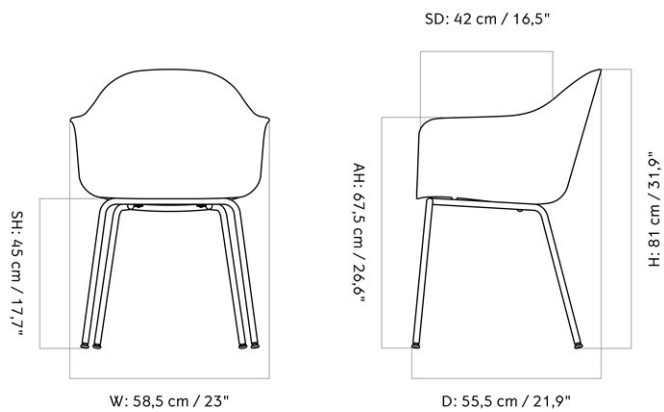

HARBOUR DINING CHAIR, STEEL BASE, PLASTIC SHELL

Designed by *Norm Architects*

MASTER SKU	9340539PIM	
COLLI	1	
DIMENSIONS	H: 81 cm	W: 58.5 cm
	D: 55.5 cm	
	SH: 45 cm	SD: 42 cm
	AH: 67.5 cm	

CARE INSTRUCTIONS

Discover our product care guide for comprehensive care instructions.

[Download](#)

Find more information in the dedicated product fact sheet for this product.

DESCRIPTION

QUICK SHIP

SKU	VARIANT	INCL. VAT EUR	EXCL. VAT EUR
9340539-0005ZZZZ	Black - White, 9016	360,00	301,25
9340539-0004ZZZZ	Black - Olive, 7002	360,00	301,25
9340539-0003ZZZZ	Black - Light Grey, 9002	360,00	301,25
9340539-0002ZZZZ	Black - Khaki, 1011	360,00	301,25
9340539-0001ZZZZ	Black - Burned red, 8015	360,00	301,25
9340539-0000ZZZZ	Black - Black, 9011	360,00	301,25