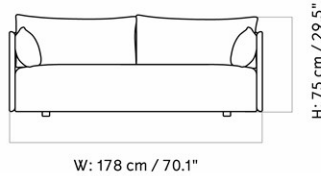

OFFSET SOFA, 2 SEATER

Designed by *Norm Architects*

MASTER SKU	9850000PIM	CARE INSTRUCTIONS	Discover our product care guide for comprehensive care instructions.
COLLI	1		Download
DIMENSIONS	H: 75 cm W: 178 cm D: 90 cm SH: 38 cm SD: 62 cm AH: 65 cm	DESCRIPTION	Find more information in the dedicated product fact sheet for this product.

RECOMMENDED COMBINATIONS

SKU	VARIANT	INCL. VAT EUR	EXCL. VAT EUR
9850020-000300ZZ	Audo Bouclé - Beige, 02	2.550,00	2.133,84
9850020-000200ZZ	Audo Bouclé - Dark grey, 16	2.550,00	2.133,84
9850020-000100ZZ	Audo Bouclé - Bordeaux, 08	2.550,00	2.133,84
9850020-000000ZZ	Audo Bouclé - Gold, 06	2.550,00	2.133,84
9850003-000003ZZ	Safire - Black, 0001	4.255,00	3.560,58
9850002-00GPOGZZ	Moss - Beige, 0019	3.675,00	3.075,24
9850002-00280NZZ	Savanna - White/Cream, 0202	3.675,00	3.075,24

SPEC OPTIONS

MASTER SKU	VARIANT	INCL. VAT EUR	EXCL. VAT EUR
9850000PIM	Price Category - PC0T <i>Audo Bouclé, Audø</i>	2.550,00	2.133,84
9850000PIM	Price Category - PC4T <i>Lupo, Dedar</i>	4.910,00	4.108,69
9850000PIM	Price Category - PC3T <i>Arctic, Jab / Safire, Sahco, Kvadrat / Vidar 4, Kvadrat / Zero, Sahco, Kvadrat</i>	4.255,00	3.560,58