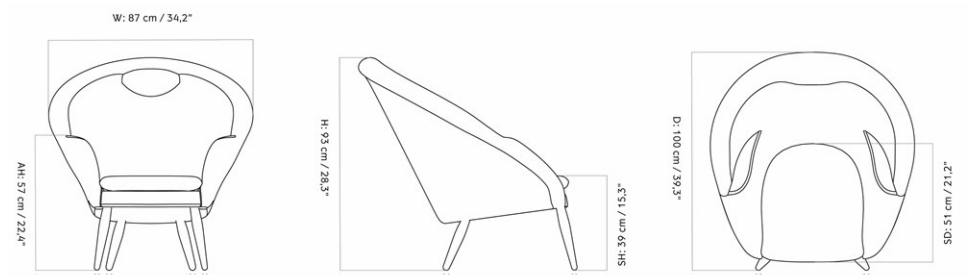

ODA LOUNGE CHAIR, NATURAL OAK BASE
Designed by *Arnold Madsen*

MASTER SKU	1212000PIM
COLLI	1
DIMENSIONS	H: 93 cm W: 87 cm
	D: 100 cm
	SH: 39 cm SD: 54 cm
	AH: 57 cm

CARE INSTRUCTIONS

Discover our product care guide for comprehensive care instructions.

[Download](#)

DESCRIPTION

Find more information in the dedicated product fact sheet for this product.

RECOMMENDED COMBINATIONS

SKU	VARIANT	INCL. VAT EUR	EXCL. VAT EUR
1212002-000100ZZ	Hallingdal - Beige, 0200	4.440,00	3.715,39
1212002-000000ZZ	Hallingdal - Grey, 0110	4.440,00	3.715,39
1212002-000200ZZ	Hallingdal - Red, 0600	4.440,00	3.715,39

SPEC OPTIONS

MASTER SKU	VARIANT	INCL. VAT EUR	EXCL. VAT EUR
1212000PIM	Price Category - PC4T <i>Lupo, Dedar</i>	4.925,00	4.121,24
1212000PIM	Price Category - PC3T <i>Arctic, Jab / Safire, Sahco, Kvadrat / Vidar 4, Kvadrat / Zero, Sahco, Kvadrat</i>	4.645,00	3.886,94
1212000PIM	Price Category - PC1T	4.230,00	3.539,66
1212000PIM	Price Category - PC0T	4.015,00	3.359,75
1212000PIM	Price Category - PC2T <i>Hallingdal 65, Kvadrat / Moss, Sahco, Kvadrat / Savanna, Kvadrat</i>	4.440,00	3.715,39