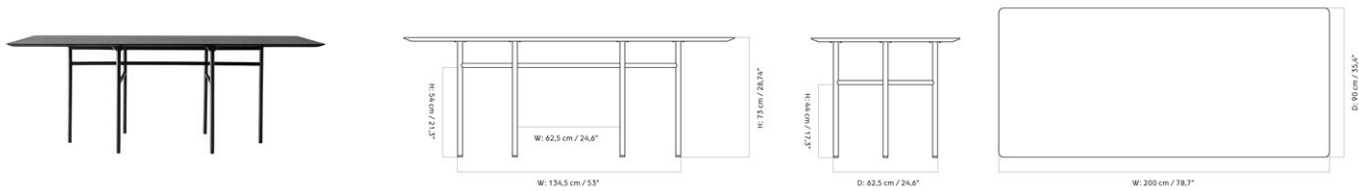

SNAREGADE DINING TABLE, RECTANGULAR, L200 CM

Designed by *Norm Architects*

MASTER SKU
COLLI
DIMENSIONS

1150001PIM
1
W: 200 cm   D: 90 cm

CARE INSTRUCTIONS

Discover our product care guide for comprehensive care instructions.

[Download](#)

DESCRIPTION

Find more information in the dedicated product fact sheet for this product.

STOCK OPTION

SKU	VARIANT	INCL. VAT EUR	EXCL. VAT EUR
1150849	Black Steel Base - Dark Stained Oak	1.915,00	1.602,47
1150539	Black Steel Base - Black Painted Oak Veneer Top	1.770,00	1.481,14