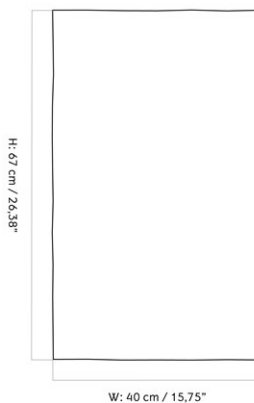

TROIDES TEA TOWEL

Designed by *Mathias & Alexander og Marie Louise Rosh*

MASTER SKU
COLLI

2810000PIM
4

CARE INSTRUCTIONS

Discover our product care guide for comprehensive care instructions.

[Download](#)

DESCRIPTION

Find more information in the dedicated product fact sheet for this product.

STOCK OPTION

SKU	VARIANT	INCL. VAT EUR	EXCL. VAT EUR
2812719	Indigo/White	20,00	16,74
2812389	Burnt Sienna/White	20,00	16,74