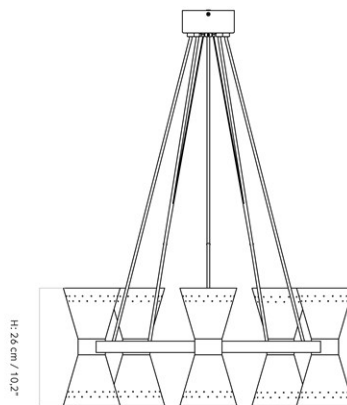

COLLECTOR, CHANDELIER, 5

Designed by *Bergboms*

COLLI	1	
DIMENSIONS	H: 26 cm	W: 66.5 cm
	D: 66.5 cm	
	Ø: 66.5, cm	

CARE INSTRUCTIONS

Discover our product care guide for comprehensive care instructions.
[Download](#)

SKU	INCL. VAT EUR	EXCL. VAT EUR
1393649	2.415,00	2.020,87