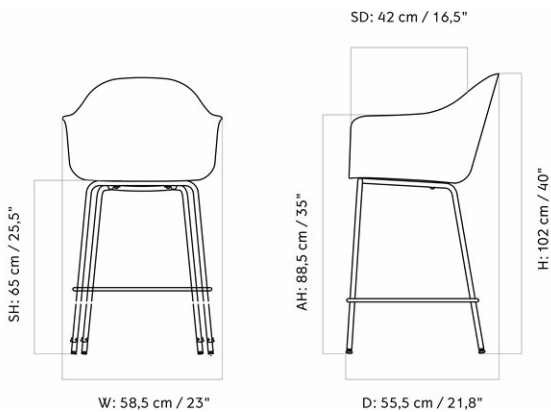

HARBOUR BAR CHAIR, PLASTIC SHELL

Designed by *Norm Architects*

MASTER SKU	9345100PIM	
COLLI	1	
DIMENSIONS	H: 112 cm	W: 58.5 cm
	D: 55.5 cm	
	SH: 75 cm	SD: 42 cm
	AH: 98.5 cm	

CARE INSTRUCTIONS

Discover our product care guide for comprehensive care instructions.