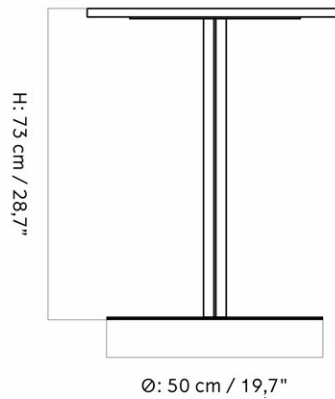

HARBOUR COLUMN DINING TABLE, ROUND BASE, Ø60 CM

Designed by *Norm Architects*

MASTER SKU
COLLI
DIMENSIONS

9320003PIM
1
H: 73 cm   W: 60 cm
D: 60 cm
Ø: 60, cm

CARE INSTRUCTIONS

DESCRIPTION

Discover our product care guide for comprehensive care instructions.

[Download](#)

Find more information in the dedicated product fact sheet for this product.

STOCK OPTION

SKU	VARIANT	INCL. VAT EUR	EXCL. VAT EUR
9317149	Black Steel Round Base - Charcoal Linoleum Top	620,00	518,82
9317139	Black Steel Round Base - Kunis Breccia Stone	1.115,00	933,03
9317659	Black Steel Round Base - Estremoz Marble Off White Top	915,00	765,67
9317539	Black Steel Round Base - Black Painted Oak Veneer Top	620,00	518,82