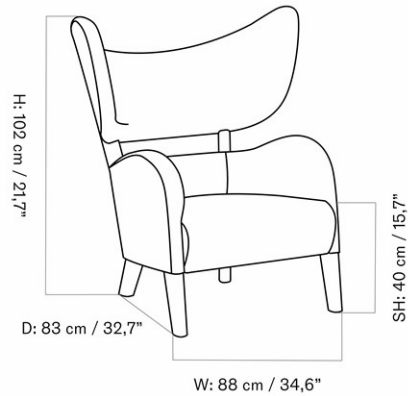

MY OWN CHAIR LOUNGE CHAIR, WALNUT BASE
Designed by *Flemming Lassen*

MASTER SKU	1501100PIM		
COLLI	1		
DIMENSIONS	H: 102 cm	W: 88 cm	
	D: 83 cm		
	SH: 40 cm	SD: 48.5 cm	
	AH: 58.5 cm		

CARE INSTRUCTIONS

Discover our product care guide for comprehensive care instructions.

[Download](#)

DESCRIPTION

Find more information in the dedicated product fact sheet for this product.

STOCK OPTION

SKU	VARIANT	INCL. VAT EUR	EXCL. VAT EUR
1501107-020E02ZZ	Sheepskin - Moonlight	9.420,00	7.882,66

SPEC OPTIONS

MASTER SKU	VARIANT	INCL. VAT EUR	EXCL. VAT EUR
1501100PIM	Price Category - PC4L	10.375,00	8.681,80
1501100PIM	Price Category - PC3L <i>Sheepskin Curly, Skandilock</i>	9.420,00	7.882,66
1501100PIM	Price Category - PC2L <i>Dunes, Sørensen / Nuance, Sørensen</i>	9.420,00	7.882,66
1501100PIM	Price Category - PC1L <i>Dakar, Nevotex / Envy, Sørensen / Ultra, Sørensen</i>	7.555,00	6.322,02
1501100PIM	Price Category - PC4T <i>Grand Mohair, Danish Art Weaving / Lupo, Dedar</i>	6.390,00	5.347,15
1501100PIM	Price Category - PC3T <i>Arctic, Jab / Safire, Sahco, Kvadrat / Vidar 4, Kvadrat / Zero, Sahco, Kvadrat</i>	5.810,00	4.861,81
1501100PIM	Price Category - PC2T <i>Canvas 2, Kvadrat / Clay, Sahco, Kvadrat / Fiord, Kvadrat / Hallingdal 65, Kvadrat / Moss, Sahco, Kvadrat / Reflect, Kvadrat / Savanna, Kvadrat / Steelcut Trio 3, Kvadrat</i>	5.505,00	4.606,58