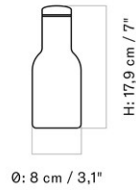

BOTTLE CARAFE 1 L