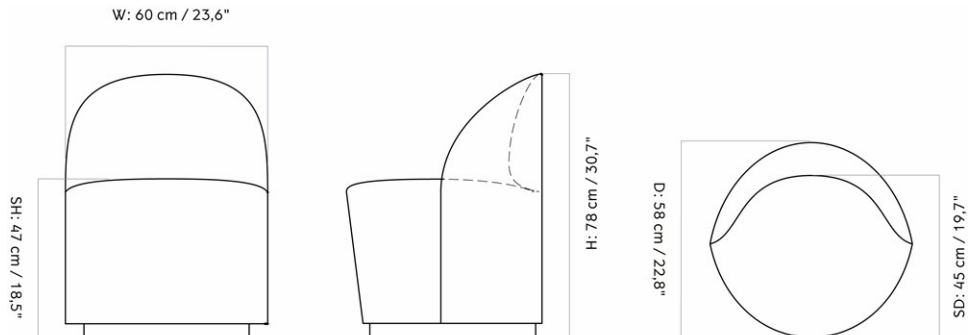

TEAROOM SIDE CHAIR, SWIVEL W/RETURN

Designed by *Nick Ross*

MASTER SKU	9609200PIM
COLLI	1
DIMENSIONS	H: 78 cm W: 60 cm
	D: 58 cm
	SH: 47 cm SD: 45 cm

CARE INSTRUCTIONS

Discover our product care guide for comprehensive care instructions.

[Download](#)

DESCRIPTION

Find more information in the dedicated product fact sheet for this product.

RECOMMENDED COMBINATIONS

SKU	VARIANT	INCL. VAT EUR	EXCL. VAT EUR
9609203-000500ZZ	Safire - White, 0004	2.455,00	2.054,34
9609202-003G02ZZ	Hallingdal - Beige, 0200	2.310,00	1.933,01
9609201-00DJ04ZZ	Champion - Yellow, 1-3114-041	2.175,00	1.820,04

SPEC OPTIONS

MASTER SKU	VARIANT	INCL. VAT EUR	EXCL. VAT EUR
9609200PIM	Price Category - PC4T <i>Cabanon Soft, Designers Guild / Grand Mohair, Danish Art Weaving / Lupo, Dedar</i>	2.790,00	2.334,67
9609200PIM	Price Category - PC3T <i>Arctic, Jab / Safire, Sahco, Kvadrat / Vidar 4, Kvadrat / Zero, Sahco, Kvadrat</i>	2.455,00	2.054,34
9609200PIM	Price Category - PC2T <i>Canvas 2, Kvadrat / Clay, Sahco, Kvadrat / Fiord, Kvadrat / Hallingdal 65, Kvadrat / Moss, Sahco, Kvadrat / Reflect, Kvadrat / Savanna, Kvadrat / Steelcut Trio 3, Kvadrat</i>	2.310,00	1.933,01
9609200PIM	Price Category - PC1T <i>Barnum Bouclé, Audo / Champion, JAB / Illusion, Nevotex / Hot Madison, JAB / Maple, Kvadrat / Remix, Kvadrat / Re-wool, Kvadrat</i>	2.175,00	1.820,04