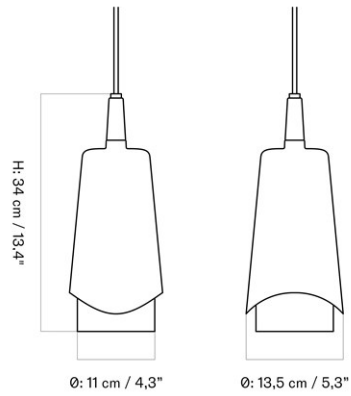

UMANOFF PENDANT

Designed by *Arthur Umanoff Design*

MASTER SKU
COLLI

1570000PIM
2

CARE INSTRUCTIONS

Discover our product care guide for comprehensive care instructions.

[Download](#)

DESCRIPTION

Find more information in the dedicated product fact sheet for this product.

STOCK OPTION

SKU	VARIANT	INCL. VAT EUR	EXCL. VAT EUR
1570839	Brass/Walnut	430,00	359,82