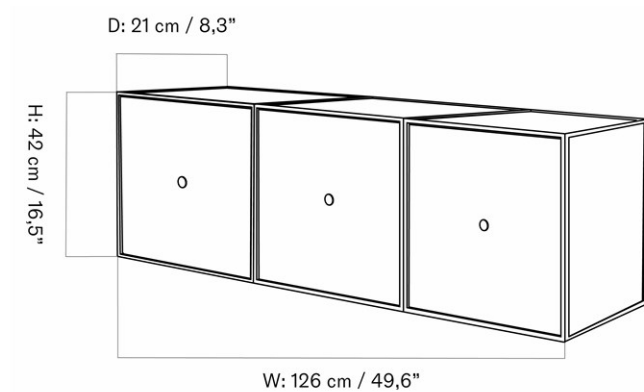

FRAME VIEW

Designed by *Mogens Lassen*

MASTER SKU	BL39500PIM
COLLI	1
DIMENSIONS	H: 42 cm W: 123 cm D: 21 cm

CARE INSTRUCTIONS

Discover our product care guide for comprehensive care instructions.

[Download](#)

DESCRIPTION

Find more information in the dedicated product fact sheet for this product.

RECOMMENDED COMBINATIONS

SKU	VARIANT	INCL. VAT EUR	EXCL. VAT EUR
BL39469	Sand	1.080,00	903,74
BL39468	Fjord	1.080,00	903,74
BL39466	Smoked Oak	1.335,00	1.117,13
BL39464	Black	1.335,00	1.117,13
BL39463	Light Grey	1.080,00	903,74
BL39462	Dark Grey	1.080,00	903,74
BL39461	Oak	1.335,00	1.117,13