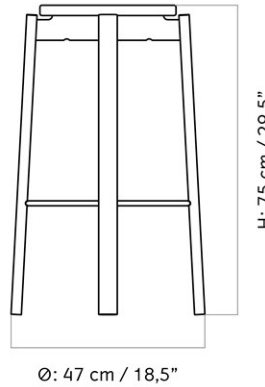

PASSAGE BAR STOOL, WOOD W. RING

Designed by *Kroeyer-Saetter-Lassen*

MASTER SKU	9115000PIM		
COLLI	1		
DIMENSIONS	H: 75 cm	W: 47 cm	
	D: 47 cm		
	Ø: 47, cm	SH: 75 cm	
	SD: 33.5 cm		

CARE INSTRUCTIONS

Discover our product care guide for comprehensive care instructions.

[Download](#)

Find more information in the dedicated product fact sheet for this product.

DESCRIPTION

STOCK OPTION

SKU	VARIANT	INCL. VAT EUR	EXCL. VAT EUR
9115879	Walnut - Brass Ring	740,00	619,23
9115039	Natural Oak - Black Ring	485,00	405,85

QUICK SHIP

SKU	VARIANT	INCL. VAT EUR	EXCL. VAT EUR
9117879	Walnut - Black Ring	655,00	548,10
9116879	Walnut - Stainless Steel Ring	655,00	548,10
9117039	Natural Oak - Brass Ring	540,00	451,87
9116039	Natural Oak - Stainless Steel Ring	485,00	405,85