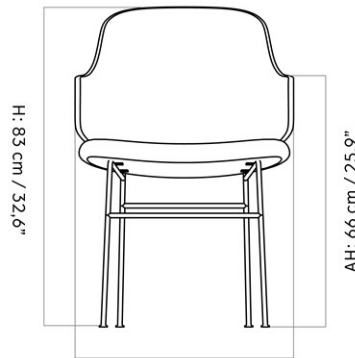

THE PENGUIN DINING CHAIR, BLACK BASE, NATURAL OAK BACK, UPHOLSTERED SEAT
 Designed by *Ib Kofod-Larsen Design*

W: 56 cm / 22,05"

D: 57 cm / 22,44"

MASTER SKU	1200000PIM	
COLLI	1	
DIMENSIONS	H: 82 cm	W: 56 cm
	D: 56 cm	
	SH: 47 cm	SD: 44.5 cm
	AH: 64.4 cm	