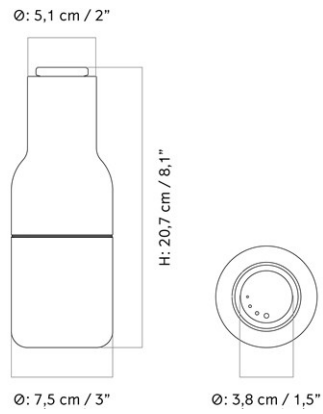

BOTTLE GRINDER, CERAMIC, SAND, 2-PACK

Designed by *Norm Architects*

COLLI

2

CARE INSTRUCTIONS

Discover our product care guide for comprehensive care instructions.

[Download](#)

DESCRIPTION

Find more information in the dedicated product fact sheet for this product.

SKU	INCL. VAT EUR	EXCL. VAT EUR
4414659	170,00	142,26