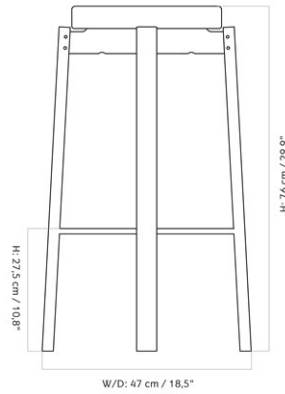

PASSAGE BAR STOOL, WALNUT BASE, UPHOLSTERED SEAT, STEEL RING

Designed by *Kroeyer-Saetter-Lassen*

MASTER SKU	1513400PIM		
COLLI	1		
DIMENSIONS	H: 76 cm	W: 47 cm	
	D: 47 cm		
	SH: 76 cm	SD: 33.5 cm	

CARE INSTRUCTIONS

Discover our product care guide for comprehensive care instructions.

[Download](#)

Find more information in the dedicated product fact sheet for this product.

DESCRIPTION

RECOMMENDED COMBINATIONS

SKU	VARIANT	INCL. VAT EUR	EXCL. VAT EUR
1513403-000P00ZZ	Vidar - Burgundy, 0693 - Stainless Steel Ring - NEW	1.140,00	953,95
1513403-000G00ZZ	Vidar - Pink, 0526 - Stainless Steel Ring - NEW	1.140,00	953,95

SPEC OPTIONS

MASTER SKU	VARIANT	INCL. VAT EUR	EXCL. VAT EUR
1513400PIM	Price Category - PC0L - NEW <i>Sierra, Camo</i>	900,00	753,12
1513400PIM	Price Category - PC4L - NEW	1.395,00	1.167,34
1513400PIM	Price Category - PC3L - NEW	1.195,00	999,98
1513400PIM	Price Category - PC2L - NEW <i>Dunes, Sørensen / Nuance, Sørensen</i>	1.115,00	933,03
1513400PIM	Price Category - PC1L - NEW <i>Dakar, Nevotex / Envy, Sørensen / Ultra, Sørensen</i>	1.005,00	840,98
1513400PIM	Price Category - PC4T - NEW <i>Cabanon Soft, Designers Guild / Grand Mohair, Danish Art Weaving / Lupo, Dedar</i>	1.195,00	999,98
1513400PIM	Price Category - PC3T - NEW <i>Arctic, Jab / Safire, Sahco, Kvadrat / Vidar 4, Kvadrat / Zero, Sahco, Kvadrat</i>	1.140,00	953,95