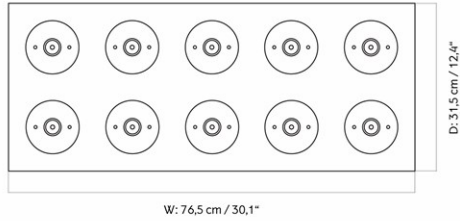

CHARGING BOARD
Designed by *Audo*

MASTER SKU
COLLI

4865539PIM
1

CARE INSTRUCTIONS

Discover our product care guide for comprehensive care instructions.

[Download](#)

DESCRIPTION

Find more information in the dedicated product fact sheet for this product.

STOCK OPTION

SKU	VARIANT	INCL. VAT EUR	EXCL. VAT EUR
4865539	10 Outlets	845,00	707,10