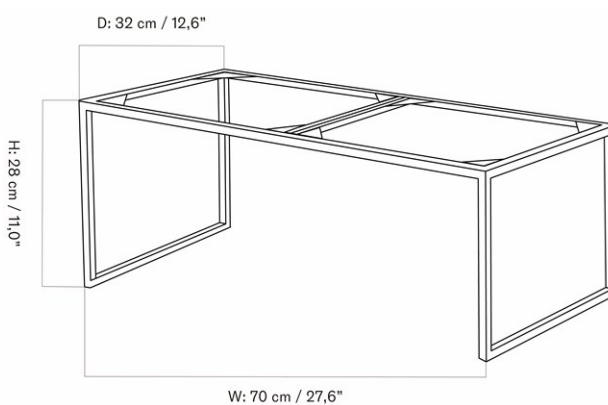

BASE FOR FRAME 35

Designed by *Mogens Lassen*

MASTER SKU	BL40700PIM
COLLI	1
DIMENSIONS	H: 28 cm W: 35 cm D: 35 cm

CARE INSTRUCTIONS

Discover our product care guide for comprehensive care instructions.

[Download](#)

DESCRIPTION

Find more information in the dedicated product fact sheet for this product.

RECOMMENDED COMBINATIONS

SKU	VARIANT	INCL. VAT EUR	EXCL. VAT EUR
BL40702	35 Single	160,00	133,89