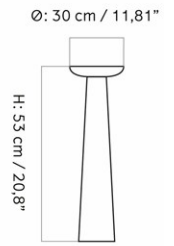

MEIRA OIL LANTERN

Designed by *Kroeyer-Saetter-Lassen*

MASTER SKU
COLLI

4870000PIM
1

CARE INSTRUCTIONS

Discover our product care guide for comprehensive care instructions.

[Download](#)

DESCRIPTION

Find more information in the dedicated product fact sheet for this product.

STOCK OPTION

SKU	VARIANT	INCL. VAT EUR	EXCL. VAT EUR
4854539	H53 cm	230,00	192,46
4853539	H36 cm	200,00	167,36
4852539	H15 cm	175,00	146,44
4851539	H13,5 cm	135,00	112,97