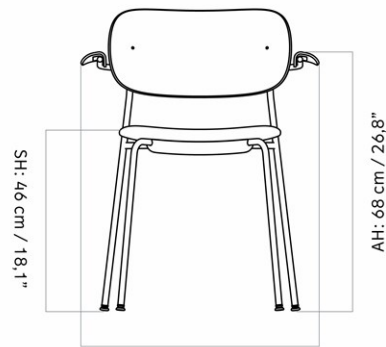

CO DINING CHAIR W/ARMREST, OUTDOOR, RECYCLED PLASTIC

Designed by *Norm Architects*

W: 62 cm / 24,4"

SD: 40 cm / 15,7"