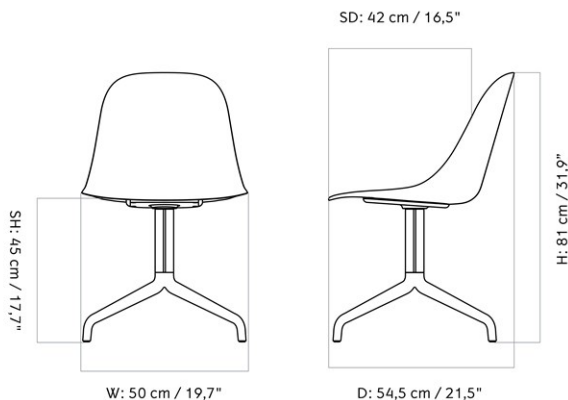

HABOUR SIDE DINING CHAIR, STAR BASE W/RETURN, PLASTIC SHELL

Designed by *Norm Architects*

MASTER SKU	9397939PIM	
COLLI	1	
DIMENSIONS	H: 81 cm	W: 50 cm
	D: 54.5 cm	
	SH: 45 cm	SD: 42 cm

CARE INSTRUCTIONS

Discover our product care guide for comprehensive care instructions.

[Download](#)

Find more information in the dedicated product fact sheet for this product.

DESCRIPTION

SPEC OPTIONS

MASTER SKU	VARIANT	INCL. VAT EUR	EXCL. VAT EUR
9397939PIM	Dependent On Selected Variant - Dependent On Selected Variant	710,00	594,13

QUICK SHIP

SKU	VARIANT	INCL. VAT EUR	EXCL. VAT EUR
9397939-0205ZZZZ	Polished aluminium - White, 9016	710,00	594,13
9397939-0204ZZZZ	Polished aluminium - Olive, 7002	710,00	594,13
9397939-0203ZZZZ	Polished aluminium - Light Grey, 9002	710,00	594,13
9397939-0202ZZZZ	Polished aluminium - Khaki, 1011	710,00	594,13
9397939-0201ZZZZ	Polished aluminium - Burned red, 8015	710,00	594,13
9397939-0200ZZZZ	Polished aluminium - Black, 9011	710,00	594,13
9397939-0005ZZZZ	Black - White, 9016	710,00	594,13
9397939-0004ZZZZ	Black - Olive, 7002	710,00	594,13
9397939-0003ZZZZ	Black - Light Grey, 9002	710,00	594,13
9397939-0002ZZZZ	Black - Khaki, 1011	710,00	594,13
9397939-0001ZZZZ	Black - Burned red, 8015	710,00	594,13