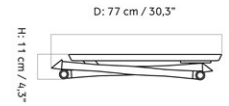

JÄGER LOUNGE TABLE

Designed by *Mogens Lassen*

MASTER SKU	1103000PIM	
COLLI	1	
DIMENSIONS	H: 45 cm	W: 130 cm
	D: 65 cm	

CARE INSTRUCTIONS

Discover our product care guide for comprehensive care instructions.

[Download](#)

DESCRIPTION

Find more information in the dedicated product fact sheet for this product.

STOCK OPTION

SKU	VARIANT	INCL. VAT EUR	EXCL. VAT EUR
1103879	Walnut	2.820,00	2.359,78
1103039	Natural Oak	2.535,00	2.121,29