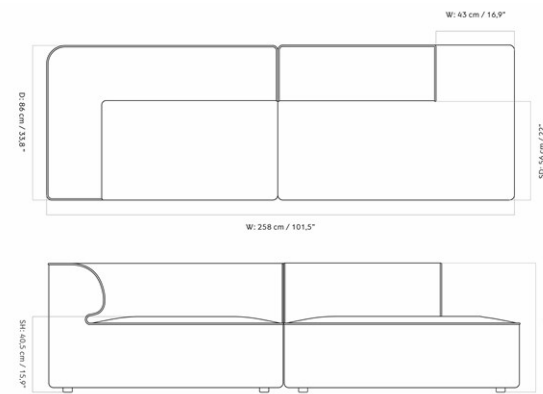

EAVE MODULAR SOFA 86, 2 SEATER, CONFIGURATION 3

Designed by *Norm Architects*

MASTER SKU	9986020PIM
COLLI	1
DIMENSIONS	H: 71 cm W: 258 cm
	D: 86 cm
	SH: 40.5 cm SD: 56 cm
	AH: 70 cm

CARE INSTRUCTIONS

Discover our product care guide for comprehensive care instructions.

[Download](#)

DESCRIPTION

Find more information in the dedicated product fact sheet for this product.

RECOMMENDED COMBINATIONS

SKU	VARIANT	INCL. VAT EUR	EXCL. VAT EUR
9986003-000B00ZZ	Safire - Blue, 0012	5.195,00	4.347,18
9986003-000000ZZ	Safire - Black, 0001	5.195,00	4.347,18
9986002-000P01ZZ	Savanna - White, 0202	4.655,00	3.895,30
9986002-000L00ZZ	Moss - Orange, 0022	4.655,00	3.895,30
9986002-000H00ZZ	Moss - White, 0018	4.655,00	3.895,30
9986001-000B00ZZ	Champion - Green, 1-3114-035	4.120,00	3.447,62
9986000-000500ZZ	Audo Bouclé - Dark grey, 16	3.645,00	3.050,14
9986000-000300ZZ	Audo Bouclé - Bordeaux, 08	3.645,00	3.050,14
9986000-000100ZZ	Audo Bouclé - Gold, 06	3.645,00	3.050,14
9986000-000000ZZ	Audo Bouclé - Beige, 02	3.645,00	3.050,14

SPEC OPTIONS

MASTER SKU	VARIANT	INCL. VAT EUR	EXCL. VAT EUR
9986020PIM	Price Category - PC4T <i>Lupo, Dedar</i>	5.735,00	4.799,05