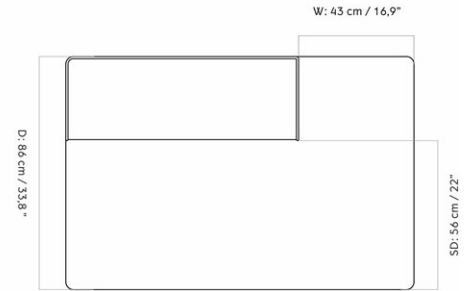

EAVE MODULAR SOFA 86, OPEN END

Designed by *Norm Architects*

MASTER SKU
COLLI
DIMENSIONS

9967000PIM
1
H: 71 cm   W: 129 cm
D: 86 cm
SH: 40.5 cm   SD: 56 cm
AH: cm

CARE INSTRUCTIONS

Discover our product care guide for comprehensive care instructions.

[Download](#)

Find more information in the dedicated product fact sheet for this product.

DESCRIPTION

RECOMMENDED COMBINATIONS

SKU	VARIANT	INCL. VAT EUR	EXCL. VAT EUR
9967102-014B05ZZ	Moss - White, 0018 - Right	2.360,00	1.974,85
9967102-004B05ZZ	Safire - White, 0018 - Left	2.360,00	1.974,85
9967103-011Y01ZZ	Safire - Blue, 0012 - Right	2.645,00	2.213,34
9967103-001Y01ZZ	Safire - Blue, 0012 - Left	2.645,00	2.213,34
9967100-010500ZZ	Audo Bouclé - Dark grey, 16 - Right	1.840,00	1.539,71
9967100-010000ZZ	Audo Bouclé - Beige, 02 - Right	1.840,00	1.539,71
9967100-000500ZZ	Audo Bouclé - Dark grey, 16 - Left	1.840,00	1.539,71
9967100-000000ZZ	Audo Bouclé - Beige, 02 - Left	1.840,00	1.539,71
9967103-011N01ZZ	Safire - Black, 0001 - Right	2.645,00	2.213,34
9967103-001N01ZZ	Safire - Black, 0001 - Left	2.645,00	2.213,34
9967102-014F05ZZ	Moss - Orange, 0022 - Right	2.360,00	1.974,85
9967102-012M07ZZ	Savanna - White, 0202 - Right	2.360,00	1.974,85
9967102-004F05ZZ	Moss - Orange, 0022 - Left	2.360,00	1.974,85
9967102-002M07ZZ	Savanna - White, 0202 - Left	2.360,00	1.974,85