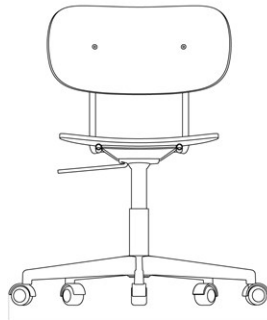

CO TASK CHAIR, STAR BASE W/CASTERS, POLISHED ALUMINIUM, OAK SEAT AND BACK

Designed by *Norm Architects*

W/D: 65.5 cm / 25.7"