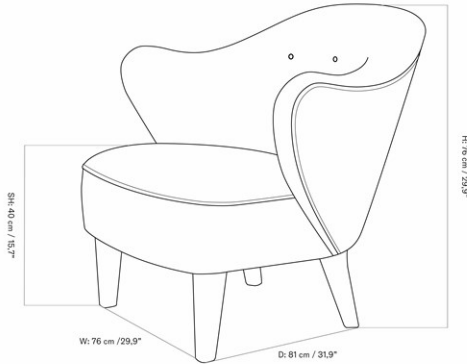

INGEBORG LOUNGE CHAIR W/VEGETAL BUTTONS

Designed by *Flemming Lassen*

MASTER SKU	1500300PIM
COLLI	1
DIMENSIONS	H: 76 cm W: 76 cm
	D: 81 cm
	SH: 40 cm SD: 49 cm
	AH: 62 cm

CARE INSTRUCTIONS

Discover our product care guide for comprehensive care instructions.