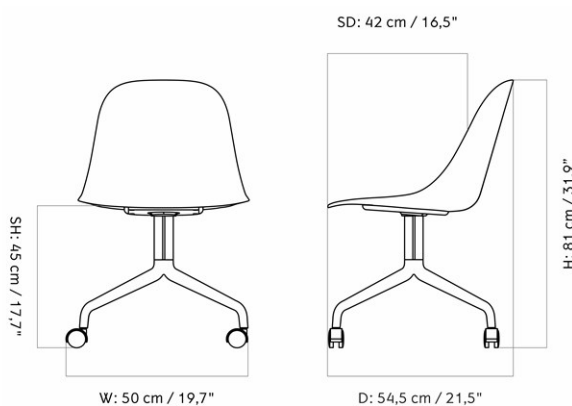

HABOUR SIDE DINING CHAIR, STAR BASE W/CASTERS, PLASTIC SHELL

Designed by *Norm Architects*

MASTER SKU	9398939PIM	
COLLI	1	
DIMENSIONS	H: 81 cm	W: 50 cm
	D: 55.5 cm	
	SH: 45 cm	SD: 42 cm

CARE INSTRUCTIONS

Discover our product care guide for comprehensive care instructions.

[Download](#)

Find more information in the dedicated product fact sheet for this product.

DESCRIPTION

SPEC OPTIONS

MASTER SKU	VARIANT	INCL. VAT EUR	EXCL. VAT EUR
9398939PIM	Dependent On Selected Variant - Dependent On Selected Variant	710,00	594,13

QUICK SHIP

SKU	VARIANT	INCL. VAT EUR	EXCL. VAT EUR
9398939-0205ZZZZ	Polished aluminium - White, 9016	710,00	594,13
9398939-0204ZZZZ	Polished aluminium - Olive, 7002	710,00	594,13
9398939-0203ZZZZ	Polished aluminium - Light Grey, 9002	710,00	594,13
9398939-0202ZZZZ	Polished aluminium - Khaki, 1011	710,00	594,13
9398939-0201ZZZZ	Polished aluminium - Burned red, 8015	710,00	594,13
9398939-0005ZZZZ	Black - White, 9016	710,00	594,13
9398939-0004ZZZZ	Black - Olive, 7002	710,00	594,13
9398939-0003ZZZZ	Black - Light Grey, 9002	710,00	594,13
9398939-0002ZZZZ	Black - Khaki, 1011	710,00	594,13
9398939-0001ZZZZ	Black - Burned red, 8015	710,00	594,13
9398939-0000ZZZZ	Black - Black, 9011	710,00	594,13