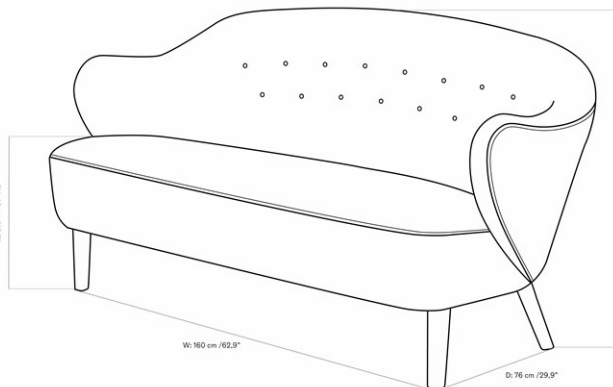

INGEBORG SOFA SIGNATUR

Designed by *Flemming Lassen*

MASTER SKU 1501930PIM
COLLI 1

CARE INSTRUCTIONS

Discover our product care guide for comprehensive care instructions.

[Download](#)

DESCRIPTION

Find more information in the dedicated product fact sheet for this product.

RECOMMENDED COMBINATIONS

SKU	VARIANT	INCL. VAT EUR	EXCL. VAT EUR
1501931	Dark Stained Oak - Fiord - Blue, 0751	5.370,00	4.493,62
1501930	Natural Oak - Fiord - Blue, 0751	5.370,00	4.493,62