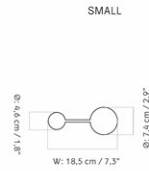

AFTERROOM COAT HANGER

Designed by *Afteroom*

MASTER SKU
COLLI

890000PIM
2-4

CARE INSTRUCTIONS

Discover our product care guide for comprehensive care instructions.

[Download](#)

DESCRIPTION

Find more information in the dedicated product fact sheet for this product.

STOCK OPTION

SKU	VARIANT	COLLI	INCL. VAT EUR	EXCL. VAT EUR
8920539	Large - Black - NEW	2	175,00	146,44
8910579	Small - Black/Brass	4	80,00	66,94
8910539	Small - Black	4	80,00	66,94
8900639	Medium - White	2	135,00	112,97
8900579	Medium - Black/Brass	2	135,00	112,97
8900539	Medium - Black	2	135,00	112,97