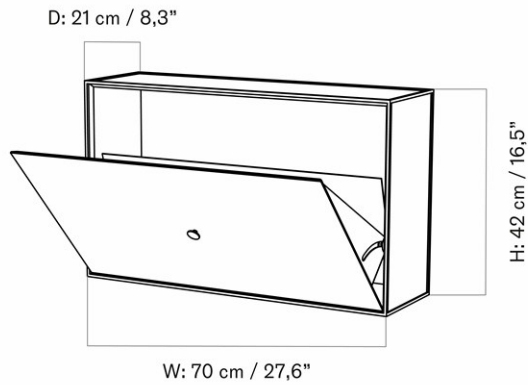

FRAME SHOE CABINET

Designed by *Mogens Lassen*

MASTER SKU	BL39950PIM
COLLI	1
DIMENSIONS	H: 42 cm W: 70 cm D: 21 cm

CARE INSTRUCTIONS

Discover our product care guide for comprehensive care instructions.

[Download](#)

DESCRIPTION

Find more information in the dedicated product fact sheet for this product.

RECOMMENDED COMBINATIONS

SKU	VARIANT	INCL. VAT EUR	EXCL. VAT EUR
BL40903	Black Stained Ash	845,00	707,10
BL39904	Sand	740,00	619,23
BL39903	Fjord	740,00	619,23
BL39902	Light Grey	740,00	619,23
BL39901	Dark Grey	740,00	619,23