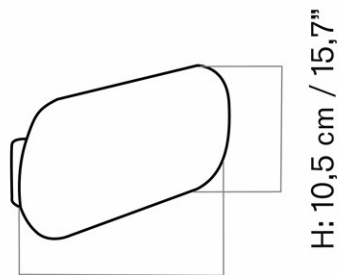

SAXE HANG UP

Designed by *Flemming Lassen*

W: 30,5 cm / 12,0"

H: 10,5 cm / 15,7"

MASTER SKU
COLLI

BL582000PIM
1

CARE INSTRUCTIONS

Discover our product care guide for comprehensive care instructions.

[Download](#)

DESCRIPTION

Find more information in the dedicated product fact sheet for this product.

STOCK OPTION

SKU	VARIANT	INCL. VAT EUR	EXCL. VAT EUR
BL582002	Black Stained Oak	165,00	138,07
BL582000	Soap Oak	165,00	138,07