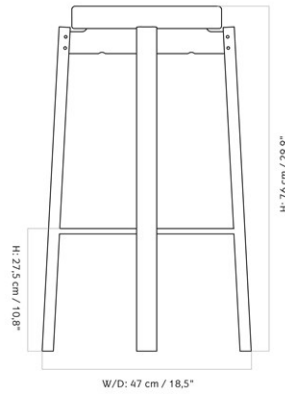

PASSAGE BAR STOOL, WALNUT BASE, UPHOLSTERED SEAT, BRASS RING
Designed by *Kroeyer-Saetter-Lassen*

MASTER SKU	1513300PIM	
COLLI	1	
DIMENSIONS	H: 76 cm	W: 47 cm
	D: 47 cm	
	SH: 76 cm	SD: 33.5 cm

CARE INSTRUCTIONS

Discover our product care guide for comprehensive care instructions.

[Download](#)

Find more information in the dedicated product fact sheet for this product.

DESCRIPTION

RECOMMENDED COMBINATIONS

SKU	VARIANT	INCL. VAT EUR	EXCL. VAT EUR
1513300-000100ZZ	Audo Bouclé - Gold, 06 - NEW	965,00	807,51

SPEC OPTIONS

MASTER SKU	VARIANT	INCL. VAT EUR	EXCL. VAT EUR
1513300PIM	Price Category - PC0L - NEW <i>Sierra, Camo</i>	1.460,00	1.221,73
1513300PIM	Price Category - PC4L - NEW	1.250,00	1.046,00
1513300PIM	Price Category - PC3L - NEW	1.165,00	974,87
1513300PIM	Price Category - PC2L - NEW <i>Dunes, Sørensen / Nuance, Sørensen</i>	1.075,00	899,56
1513300PIM	Price Category - PC1L - NEW <i>Dakar, Nevotex / Envy, Sørensen / Ultra, Sørensen</i>	1.035,00	866,09
1513300PIM	Price Category - PC4T - NEW <i>Cabanon Soft, Designers Guild / Grand Mohair, Danish Art Weaving / Lupo, Dedar</i>	1.250,00	1.046,00
1513300PIM	Price Category - PC3T - NEW <i>Arctic, Jab / Safire, Sahco, Kvadrat / Vidar 4, Kvadrat / Zero, Sahco, Kvadrat</i>	1.195,00	999,98