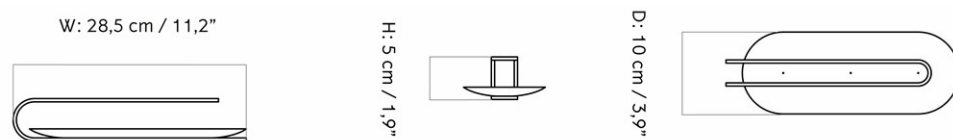

CLIP CANDLEHOLDER, 3-ARM

Designed by *Audo*

MASTER SKU
COLLI

4818000PIM
2

CARE INSTRUCTIONS

Discover our product care guide for comprehensive care instructions.

[Download](#)

DESCRIPTION

Find more information in the dedicated product fact sheet for this product.

STOCK OPTION

SKU	VARIANT	INCL. VAT EUR	EXCL. VAT EUR
4818839	Brass	175,00	146,44
4818539	Black	80,00	66,94