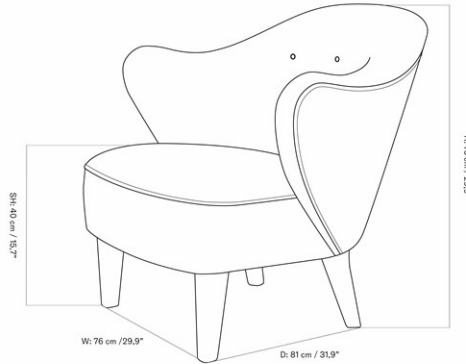

INGEBORG LOUNGE CHAIR, OAK BASE

Designed by *Flemming Lassen*

MASTER SKU	1500200PIM
COLLI	1
DIMENSIONS	H: 76 cm W: 76 cm
	D: 81 cm
	SH: 40 cm SD: 49 cm
	AH: 62 cm

CARE INSTRUCTIONS

Discover our product care guide for comprehensive care instructions.

[Download](#)

DESCRIPTION

Find more information in the dedicated product fact sheet for this product.

STOCK OPTION

SKU	VARIANT	INCL. VAT EUR	EXCL. VAT EUR
1500203-042M05ZZ	Dark Stained Oak - Zero - Beige, 0001	3.275,00	2.740,52
1500207-040J02ZZ	Dark Stained Oak - Sheepskin - Sahara	5.370,00	4.493,62

RECOMMENDED COMBINATIONS

SKU	VARIANT	INCL. VAT EUR	EXCL. VAT EUR
1500204-041802ZZ	Dark Stained Oak - Grand Mohair - Brown, 2600	3.705,00	3.100,34
1500204-041402ZZ	Dark Stained Oak - Grand Mohair - Dark green, 8205	3.705,00	3.100,34
1500204-040D02ZZ	Dark Stained Oak - Grand Mohair - Brown, 1103	3.705,00	3.100,34
1500204-011802ZZ	Natural Oak - Grand Mohair - Brown, 2600	3.705,00	3.100,34
1500204-011402ZZ	Natural Oak - Grand Mohair - Dark green, 8205	3.705,00	3.100,34
1500204-010D02ZZ	Natural Oak - Grand Mohair - Brown, 1103	3.705,00	3.100,34
1500207-040G02ZZ	Dark Stained Oak - Sheepskin - Honey	5.370,00	4.493,62
1500207-040E02ZZ	Dark Stained Oak - Sheepskin - Moonlight	5.370,00	4.493,62
1500207-010J02ZZ	Natural Oak - Sheepskin - Sahara	5.370,00	4.493,62
1500207-010G02ZZ	Natural Oak - Sheepskin - Honey	5.370,00	4.493,62