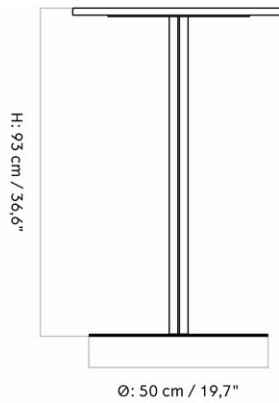

HARBOUR COLUMN COUNTER TABLE, ROUND, Ø60 CM / 23.6"

Designed by *Norm Architects*

MASTER SKU	9306000PIM	
COLLI	1	
DIMENSIONS	H: 93 cm	W: 60 cm
	D: 60 cm	
	Ø: 60, cm	

CARE INSTRUCTIONS

Discover our product care guide for comprehensive care instructions.

[Download](#)

Find more information in the dedicated product fact sheet for this product.

DESCRIPTION

RECOMMENDED COMBINATIONS

SKU	VARIANT	INCL. VAT EUR	EXCL. VAT EUR
9318659	Estremoz Marble Off White Top	975,00	815,88
9318539	Black Painted Oak Veneer Top	680,00	569,02
9318149	Charcoal Linoleum Top	680,00	569,02
9318139	Kunis Breccia Stone Top	1.175,00	983,24