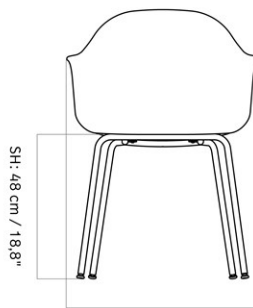

HARBOUR DINING CHAIR, STEEL BASE, UPHOLSTERED SHELL

Designed by *Norm Architects*

W: 58,5 cm / 23"

D: 55,5 cm / 21,9"

MASTER SKU	9341000PIM	
COLLI	1	
DIMENSIONS	H: 81 cm	W: 58.5 cm
	D: 55.5 cm	
	SH: 48 cm	SD: 42 cm
	AH: 67.5 cm	