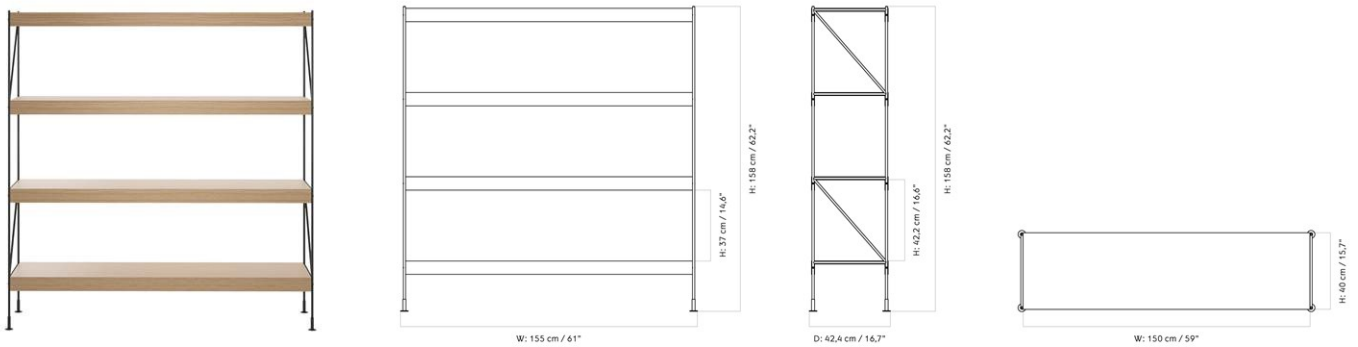

ZET STORING SYSTEM, H158 CM / 62"

Designed by *Kaschkasch*

MASTER SKU
COLLI
DIMENSIONS

7300002PIM
1
H: 158 cm   W: 153 cm
D: 40 cm

CARE INSTRUCTIONS

Discover our product care guide for comprehensive care instructions.

[Download](#)

Find more information in the dedicated product fact sheet for this product.

DESCRIPTION

STOCK OPTION

SKU	VARIANT	INCL. VAT EUR	EXCL. VAT EUR
7375849	Black Steel Base - Dark Stained Oak	1.485,00	1.242,65
7375539	Black Steel Base - Black Oak	1.485,00	1.242,65
7375039	Black Steel Base - Natural Oak	1.485,00	1.242,65