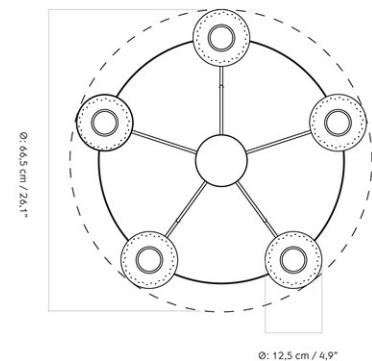

COLLECTOR, CHANDELIER, 5

Designed by *Bergboms*

COLLI	1	
DIMENSIONS	H: 26 cm	W: 66.5 cm
	D: 66.5 cm	
	Ø: 66.5, cm	

CARE INSTRUCTIONS

Discover our product care guide for comprehensive care instructions.
[Download](#)

SKU	INCL. VAT EUR	EXCL. VAT EUR
1393649	2.415,00	2.020,87