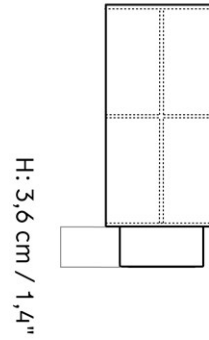

HASHIRA TABLE LAMP, PORTABLE, RAW

Designed by *Norm Architects*

COLLI
DIMENSIONS

1
H: 25.5 cm   Ø: 10, cm

CARE INSTRUCTIONS

Discover our product care guide for comprehensive care instructions.

[Download](#)

DESCRIPTION

Find more information in the dedicated product fact sheet for this product.

SKU

INCL. VAT EUR

EXCL. VAT EUR

1508699Y

190,00

158,99