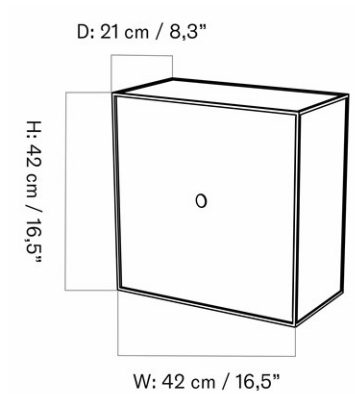

FRAME 42 W/DOOR

Designed by *Mogens Lassen*

MASTER SKU	BL39009PIM
COLLI	1
DIMENSIONS	H: 42 cm W: 42 cm D: 21 cm

CARE INSTRUCTIONS

Discover our product care guide for comprehensive care instructions.

[Download](#)

DESCRIPTION

Find more information in the dedicated product fact sheet for this product.

RECOMMENDED COMBINATIONS

SKU	VARIANT	INCL. VAT EUR	EXCL. VAT EUR
BL39363	Fjord	360,00	301,25
BL40366	Smoked Oak	445,00	372,38
BL40363	Black Stained Ash	445,00	372,38
BL40360	Oak	445,00	372,38
BL39364	Sand	360,00	301,25
BL39362	Light Grey	360,00	301,25
BL39361	Dark Grey	360,00	301,25