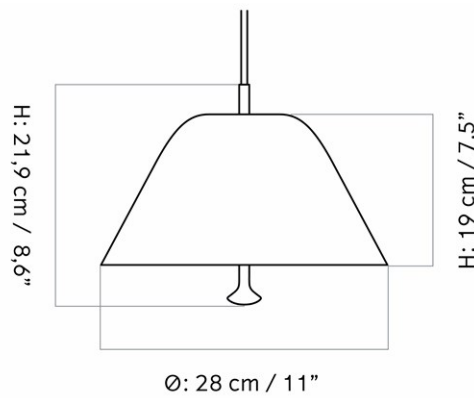

LEVITATE PENDANT, Ø28 CM

Designed by *Afteroom*

MASTER SKU
COLLI

1370000PIM
1

CARE INSTRUCTIONS

Discover our product care guide for comprehensive care instructions.

[Download](#)

DESCRIPTION

Find more information in the dedicated product fact sheet for this product.

STOCK OPTION

SKU	VARIANT	INCL. VAT EUR	EXCL. VAT EUR
1370539	Ø28 cm - Black	360,00	301,25