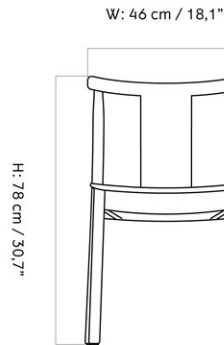

MERKUR DINING CHAIR, NATURAL OAK BASE AND BACK, UPHOLSTERED SEAT

Designed by *Skogstad & Wærnes*

MASTER SKU	1301000PIM		
COLLI	1		
DIMENSIONS	H: 78 cm	W: 46 cm	
	D: 52 cm		
	SH: 46 cm	SD: 42 cm	

CARE INSTRUCTIONS

Discover our product care guide for comprehensive care instructions.

[Download](#)

DESCRIPTION

Find more information in the dedicated product fact sheet for this product.

RECOMMENDED COMBINATIONS

SKU	VARIANT	INCL. VAT EUR	EXCL. VAT EUR
1301005-000300ZZ	Dakar - Cognac, 0250	940,00	786,59
1301002-003G04ZZ	Hallingdal - Beige, 0200	870,00	728,02
1301000-000000ZZ	Audo Bouclé - Gold, 06	740,00	619,23

SPEC OPTIONS

MASTER SKU	VARIANT	INCL. VAT EUR	EXCL. VAT EUR
1301000PIM	Price Category - PC0L - NEW <i>Sierra, Camo</i>	885,00	740,57
1301000PIM	Price Category - PC4L	1.205,00	1.008,34
1301000PIM	Price Category - PC3L	1.060,00	887,01
1301000PIM	Price Category - PC2L <i>Dunes, Sørensen / Nuance, Sørensen</i>	965,00	807,51
1301000PIM	Price Category - PC1L <i>Dakar, Nevotex / Envy, Sørensen / Ultra, Sørensen</i>	940,00	786,59
1301000PIM	Price Category - PC4T <i>Cabanon Soft, Designers Guild / Grand Mohair, Danish Art Weaving / Lupo, Dedar</i>	1.035,00	866,09