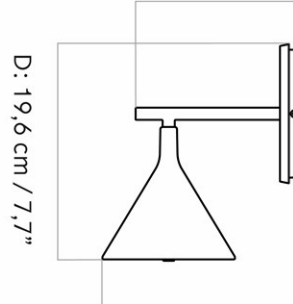

D: 19,6 cm / 7,7"

D: 18 cm / 7,09"

MASTER SKU
COLLI
DIMENSIONS

1251000PIM
1
H: 19 cm   W: 12.5 cm
D: 18 cm

CARE INSTRUCTIONS

Discover our product care guide for comprehensive care instructions.

[Download](#)

DESCRIPTION

Find more information in the dedicated product fact sheet for this product.

STOCK OPTION

SKU	VARIANT	INCL. VAT EUR	EXCL. VAT EUR
1251539	Black	240,00	200,83