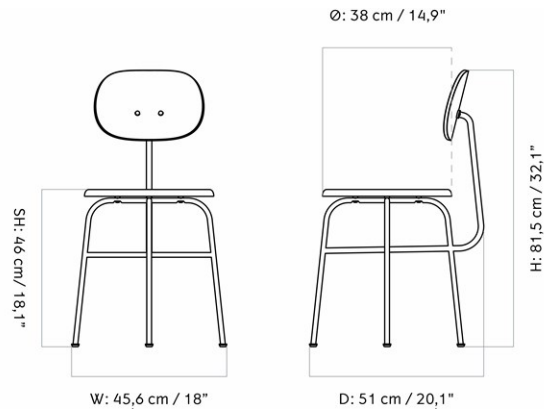

AFTERROOM DINING CHAIR PLUS, BLACK BASE, UPHOLSTERED SEAT, VENEER BACK

Designed by *Afteroom*

MASTER SKU	8482000PIM	
COLLI	1	
DIMENSIONS	H: 81 cm	W: 45 cm
	D: 50 cm	
	SH: 46 cm	SD: 34 cm

CARE INSTRUCTIONS

Discover our product care guide for comprehensive care instructions.

[Download](#)

Find more information in the dedicated product fact sheet for this product.

DESCRIPTION

RECOMMENDED COMBINATIONS

SKU	VARIANT	INCL. VAT EUR	EXCL. VAT EUR
8482009-020R00ZZ	Sierra - Black, 1001 - Black - NEW	670,00	560,66
8482009-000100ZZ	Sierra - Stone, 1611 - Natural Oak - NEW	670,00	560,66
8482000-010000ZZ	Audo Bouclé - Beige, 02 - Dark Stained Oak - NEW	565,00	472,79
8482000-000100ZZ	Audo Bouclé - Gold, 06 - Natural Oak - NEW	565,00	472,79

SPEC OPTIONS

MASTER SKU	VARIANT	INCL. VAT EUR	EXCL. VAT EUR
8482000PIM	Price Category - PC0L - NEW <i>Sierra, Camo</i>	670,00	560,66
8482000PIM	Price Category - PC4L - NEW	820,00	686,18
8482000PIM	Price Category - PC3L - NEW	780,00	652,70
8482000PIM	Price Category - PC2L - NEW <i>Dunes, Sørensen / Nuance, Sørensen</i>	725,00	606,68
8482000PIM	Price Category - PC1L - NEW <i>Dakar, Nevotex / Envy, Sørensen / Ultra, Sørensen</i>	695,00	581,58
8482000PIM	Price Category - PC4T - NEW <i>Cabanon Soft, Designers Guild / Grand Mohair, Danish Art Weaving / Lupo, Dedar</i>	710,00	594,13