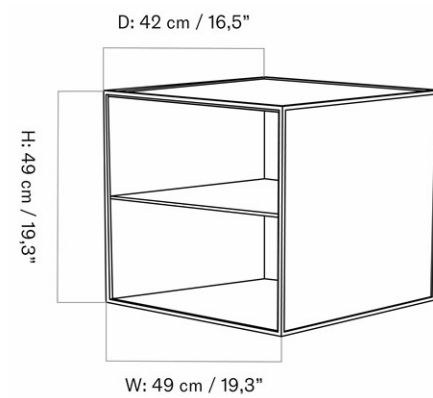

FRAME 49

Designed by *Mogens Lassen*

MASTER SKU	BL39010PIM	
COLLI	1	
DIMENSIONS	H: 49 cm	W: 49 cm
	D: 42 cm	

CARE INSTRUCTIONS

Discover our product care guide for comprehensive care instructions.

[Download](#)

DESCRIPTION

Find more information in the dedicated product fact sheet for this product.

RECOMMENDED COMBINATIONS

SKU	VARIANT	INCL. VAT EUR	EXCL. VAT EUR
BL39272	Light Grey	510,00	426,77
BL40276	Smoked Oak	535,00	447,69
BL40273	Black Stained Ash	575,00	481,16
BL40270	Oak	535,00	447,69
BL39271	Dark Grey	510,00	426,77