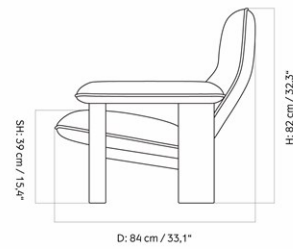

BRASILIA LOUNGE CHAIR, DARK STAINED OAK BASE

Designed by *Anderssen & Voll*

MASTER SKU	8051000PIM		
COLLI	1		
DIMENSIONS	H: 82 cm	W: 96 cm	
	D: 84 cm		
	SH: 39 cm	SD: 52 cm	
	AH: 51 cm		

CARE INSTRUCTIONS