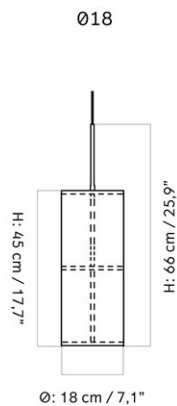

CARE INSTRUCTIONS

Discover our product care guide for comprehensive care instructions.
[Download](#)

SKU	INCL. VAT EUR	EXCL. VAT EUR
1393649	2.415,00	2.020,87

HASHIRA PENDANT, SINGLE, Ø18 CM / 7"

Designed by *Norm Architects*MASTER SKU
COLLI1510030PIM
1-2