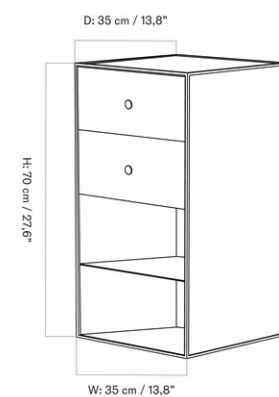

FRAME 70 W/ONE SHELF & TWO DRAWERS

Designed by *Mogens Lassen*

MASTER SKU
COLLI

BL39034PIM
1

CARE INSTRUCTIONS

Discover our product care guide for comprehensive care instructions.

[Download](#)

DESCRIPTION

Find more information in the dedicated product fact sheet for this product.

RECOMMENDED COMBINATIONS

SKU	VARIANT	INCL. VAT EUR	EXCL. VAT EUR
BL39274	Sand	510,00	426,77
BL39273	Fjord	510,00	426,77