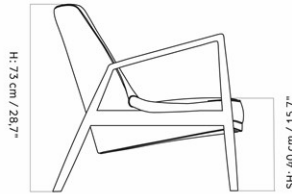

THE SEAL LOUNGE CHAIR, WALNUT BASE, LOW BACK
Designed by *Ib Kofod-Larsen Design*

MASTER SKU	1226000PIM
COLLI	1
DIMENSIONS	H: 73 cm W: 80 cm
	D: 77 cm
	SH: 40 cm SD: 53 cm
	AH: 61 cm

CARE INSTRUCTIONS

Discover our product care guide for comprehensive care instructions.

[Download](#)

DESCRIPTION

Find more information in the dedicated product fact sheet for this product.

RECOMMENDED COMBINATIONS

SKU	VARIANT	INCL. VAT EUR	EXCL. VAT EUR
1226001-000000ZZ	Re-wool - Beige, 0218	5.460,00	4.568,93
1226005-000000ZZ	Dakar - Black, 0842	6.215,00	5.200,71
1226005-000A00ZZ	Dakar - Brown, 0329	6.215,00	5.200,71

SPEC OPTIONS

MASTER SKU	VARIANT	INCL. VAT EUR	EXCL. VAT EUR
1226000PIM	Price Category - PC4L	6.950,00	5.815,76
1226000PIM	Price Category - PC3L	6.655,00	5.568,90
1226000PIM	Price Category - PC4T <i>Grand Mohair, Danish Art Weaving / Lupo, Dedar</i>	6.215,00	5.200,71
1226000PIM	Price Category - PC3T <i>Arctic, Jab / Safire, Sahco, Kvadrat / Vidar 4, Kvadrat / Zero, Sahco, Kvadrat</i>	5.920,00	4.953,86
1226000PIM	Price Category - PC0T <i>Audo Bouclé, Audø</i>	5.260,00	4.401,57
1226000PIM	Price Category - PC2L <i>Dunes, Sørensen / Nuance, Sørensen</i>	6.440,00	5.388,99