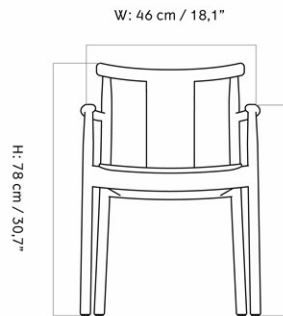

MERKUR DINING CHAIR W/ARMREST, NATURAL OAK BASE AND BACK, UPHOLSTERED SEAT

Designed by *Skogstad & Wærnes*

MASTER SKU	1303000PIM
COLLI	1
DIMENSIONS	H: 78 cm W: 46 cm
	D: 52 cm
	SH: 46 cm SD: 42 cm
	AH: 66 cm

CARE INSTRUCTIONS

Discover our product care guide for comprehensive care instructions.

[Download](#)

DESCRIPTION

Find more information in the dedicated product fact sheet for this product.

RECOMMENDED COMBINATIONS

SKU	VARIANT	INCL. VAT EUR	EXCL. VAT EUR
1303005-000300ZZ	Dakar - Cognac, 0250	980,00	820,06
1303002-003G04ZZ	Hallingdal - Beige, 0200	1.005,00	840,98

SPEC OPTIONS

MASTER SKU	VARIANT	INCL. VAT EUR	EXCL. VAT EUR
1303000PIM	Price Category - PC0L - NEW <i>Sierra, Camo</i>	950,00	794,96
1303000PIM	Price Category - PC4L	1.315,00	1.100,39
1303000PIM	Price Category - PC3L	1.155,00	966,50
1303000PIM	Price Category - PC2L <i>Dunes, Sørensen / Nuance, Sørensen</i>	1.075,00	899,56
1303000PIM	Price Category - PC1L <i>Dakar, Nevotex / Envy, Sørensen / Ultra, Sørensen</i>	980,00	820,06
1303000PIM	Price Category - PC4T <i>Cabanon Soft, Designers Guild / Grand Mohair, Danish Art Weaving / Lupo, Dedar</i>	1.140,00	953,95
1303000PIM	Price Category - PC3T <i>Arctic, Jab / Safire, Sahco, Kvadrat / Vidar 4, Kvadrat / Zero, Sahco, Kvadrat</i>	1.060,00	887,01