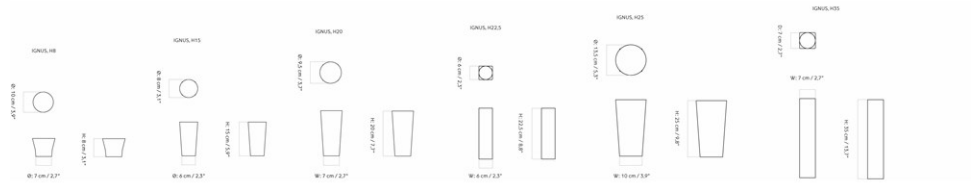

IGNUS FLAMELESS CANDLE

Designed by *Audo*

MASTER SKU
COLLI

443000PIM
2-4

CARE INSTRUCTIONS

Discover our product care guide for comprehensive care instructions.

[Download](#)

DESCRIPTION

Find more information in the dedicated product fact sheet for this product.

STOCK OPTION

SKU	VARIANT	COLLI	INCL. VAT EUR	EXCL. VAT EUR
4434639	H35 cm	2	115,00	96,23
4433639	H25 cm	2	115,00	96,23
4432639	H22,5 cm	4	70,00	58,58
4431639	H20 cm	4	70,00	58,58
4430639	H15 cm	4	70,00	58,58
4429639	H8 cm	4	55,00	46,02