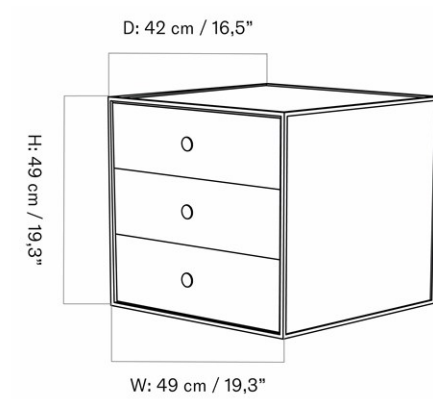

FRAME 49 W/THREE DRAWERS

Designed by *Mogens Lassen*

MASTER SKU	BL39013PIM
COLLI	1
DIMENSIONS	H: 49 cm W: 49 cm D: 42 cm

CARE INSTRUCTIONS

Discover our product care guide for comprehensive care instructions.

[Download](#)

DESCRIPTION

Find more information in the dedicated product fact sheet for this product.

RECOMMENDED COMBINATIONS

SKU	VARIANT	INCL. VAT EUR	EXCL. VAT EUR
BL40606	Smoked Oak	830,00	694,54
BL40603	Black Stained Ash	830,00	694,54
BL40600	Oak	830,00	694,54