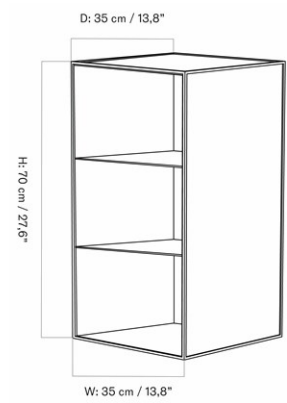

FRAME 70 W/TWO SHELVES

Designed by *Mogens Lassen*

MASTER SKU	BL39016PIM
COLLI	1
DIMENSIONS	H: 70 cm W: 35 cm D: 35 cm

CARE INSTRUCTIONS

Discover our product care guide for comprehensive care instructions.