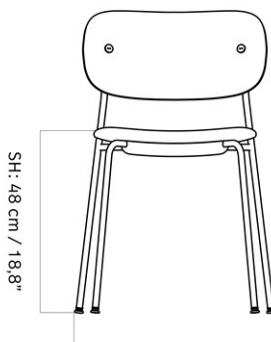

CO DINING CHAIR, BLACK BASE, UPHOLSTERED SEAT AND BACK

Designed by *Norm Architects*

W: 52 cm / 20,5"