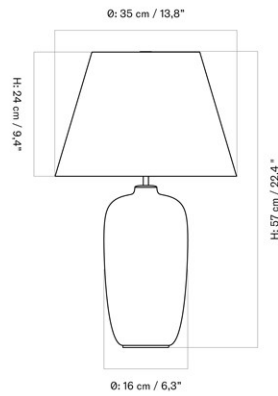

TORSO TABLE LAMP, H57 CM / 22.4"
Designed by *Kroeyer-Saetter-Lassen*

MASTER SKU
COLLI

1280001PIM
1

CARE INSTRUCTIONS

Discover our product care guide for comprehensive care instructions.

[Download](#)

DESCRIPTION

Find more information in the dedicated product fact sheet for this product.

STOCK OPTION

SKU	VARIANT	INCL. VAT EUR	EXCL. VAT EUR
1284539	Black/Off-White	415,00	347,27