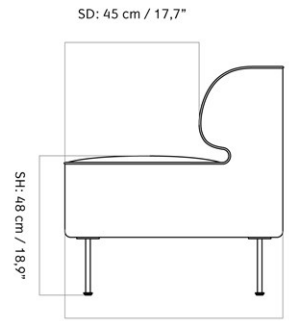

SD: 45 cm / 17.7"

SH: 48 cm / 18.9"

D: 75 cm / 29.5"

MASTER SKU	9971000PIM	CARE INSTRUCTIONS	Discover our product care guide for comprehensive care instructions.
COLLI	1		
DIMENSIONS	H: 79 cm W: 200 cm	DESCRIPTION	Download
	D: 75 cm SH: 48 cm SD: 45 cm		Find more information in the dedicated product fact sheet for this product.

RECOMMENDED COMBINATIONS

SKU	VARIANT	INCL. VAT EUR	EXCL. VAT EUR
9971002-00AK06ZZ	Fiord - Orange, 0022	3.490,00	2.920,43
9971002-008Z04ZZ	Fiord - Green, 0961	3.490,00	2.920,43

SPEC OPTIONS

MASTER SKU	VARIANT	INCL. VAT EUR	EXCL. VAT EUR
9971000PIM	Price Category - PC0T <i>Audo Bouclé, Audo</i>	2.230,00	1.866,06
9971000PIM	Price Category - PC4T <i>Lupo, Dedar</i>	4.175,00	3.493,64
9971000PIM	Price Category - PC3T <i>Arctic, Jab / Safire, Sahco, Kvadrat / Vidar 4, Kvadrat / Zero, Sahco, Kvadrat</i>	3.890,00	3.255,15
9971000PIM	Price Category - PC2T <i>Canvas 2, Kvadrat / Clay, Sahco, Kvadrat / Fiord, Kvadrat / Hallingdal 65, Kvadrat / Moss, Sahco, Kvadrat / Reflect, Kvadrat / Savanna, Kvadrat / Steelcut Trio 3, Kvadrat</i>	3.490,00	2.920,43
9971000PIM	Price Category - PC1T <i>Barnum Bouclé, Audo / Champion, JAB / Illusion, Nevotex / Hot Madison, JAB / Maple, Kvadrat / Remix, Kvadrat / Re-wool, Kvadrat</i>	2.565,00	2.146,39