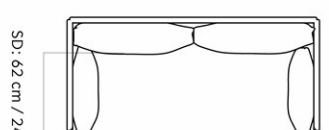

SD: 62 cm / 24.4"

MASTER SKU
COLLI
DIMENSIONS

9852011PIM
1
H: 59 cm   W: 178 cm
D: 90 cm
SH: 38 cm

CARE INSTRUCTIONS

Discover our product care guide for comprehensive care instructions.

[Download](#)

Find more information in the dedicated product fact sheet for this product.

DESCRIPTION

RECOMMENDED COMBINATIONS

SKU	VARIANT	INCL. VAT EUR	EXCL. VAT EUR
9853012	Cover For 2-Seater - Cotlin, Poppy Seed	980,00	820,06
9853011	Cover For 2-Seater - Cotlin, Wheat	980,00	820,06
9853010	Cover For 2-Seater - Cotlin, Oat	980,00	820,06