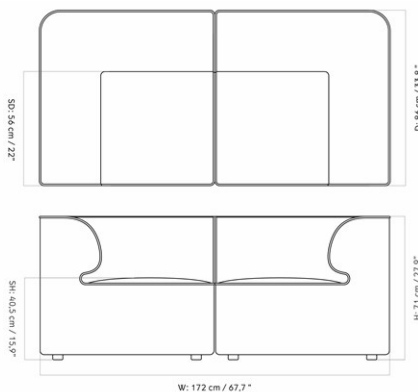

EAVE MODULAR SOFA 86, 2 SEATER, CONFIGURATION 1

Designed by *Norm Architects*

MASTER SKU	9975000PIM	
COLLI	1	
DIMENSIONS	H: 71 cm	W: 172 cm
	D: 86 cm	
	SH: 40.5 cm	SD: 56 cm
	AH: 70 cm	

CARE INSTRUCTIONS

Discover our product care guide for comprehensive care instructions.

[Download](#)

DESCRIPTION

Find more information in the dedicated product fact sheet for this product.

RECOMMENDED COMBINATIONS

SKU	VARIANT	INCL. VAT EUR	EXCL. VAT EUR
9975003-010000ZZ	Safire - Black, 0001	5.030,00	4.209,10
9975002-000T01ZZ	Moss - White, 0018	4.540,00	3.799,07
9975003-010B00ZZ	Safire - Blue, 0012	5.030,00	4.209,10
9975002-000X01ZZ	Moss - Orange, 0022	4.540,00	3.799,07
9975002-000300ZZ	Savanna - White, 0202	4.540,00	3.799,07
9975001-000H05ZZ	Champion - Green, 1-3114-035	3.615,00	3.025,03
9975000-000600ZZ	Audo Bouclé - Bordeaux, 08	3.130,00	2.619,18
9975000-000500ZZ	Audo Bouclé - Gold, 06	3.130,00	2.619,18
9975000-000400ZZ	Audo Bouclé - Beige, 02	3.130,00	2.619,18
9975000-000300ZZ	Audo Bouclé - Dark grey, 16	3.130,00	2.619,18

SPEC OPTIONS

MASTER SKU	VARIANT	INCL. VAT EUR	EXCL. VAT EUR
9975000PIM	Price Category - PC4T <i>Lupo, Dedar</i>	5.515,00	4.614,95