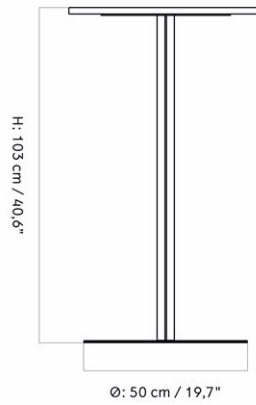

HARBOUR COLUMN BAR TABLE, ROUND BASE, 70X60 CM / 28X24"

Designed by *Norm Architects*

MASTER SKU	9300006PIM
COLLI	1
DIMENSIONS	H: 103 cm W: 60 cm D: 70 cm

CARE INSTRUCTIONS

Discover our product care guide for comprehensive care instructions.

[Download](#)

Find more information in the dedicated product fact sheet for this product.

DESCRIPTION

RECOMMENDED COMBINATIONS

SKU	VARIANT	INCL. VAT EUR	EXCL. VAT EUR
9310659	Estremoz Marble Off White Top	975,00	815,88
9310539	Black Painted Oak Veneer Top	680,00	569,02
9310149	Charcoal Linoleum Top	680,00	569,02
9310139	Kunis Breccia Stone Top	1.255,00	1.050,18