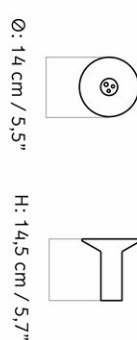

HANA VASE, 14,5