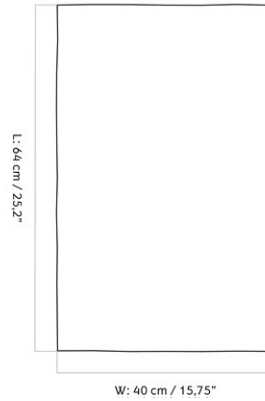

GRAPHIUM TEA TOWEL

Designed by *Mathias & Alexander og Marie Louise Rosh*

MASTER SKU
COLLI

2822000PIM
4

CARE INSTRUCTIONS

Discover our product care guide for comprehensive care instructions.

[Download](#)

DESCRIPTION

Find more information in the dedicated product fact sheet for this product.

STOCK OPTION

SKU	VARIANT	INCL. VAT EUR	EXCL. VAT EUR
2822619	Ecrú	20,00	16,74