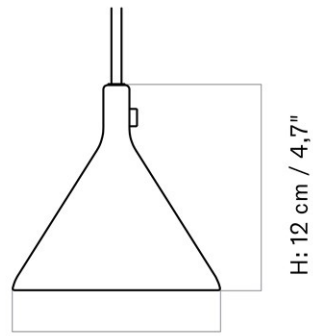

[Download](#)

DESCRIPTION

Find more information in the dedicated product fact sheet for this product.

STOCK OPTION

SKU	VARIANT	INCL. VAT EUR	EXCL. VAT EUR
1370539	Ø28 cm - Black	360,00	301,25

CAST PENDANT

Designed by *Thomas Chung & Jordan Murphy*