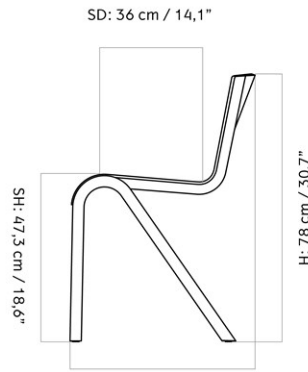

SH: 47,3 cm / 18,6"

SD: 36 cm / 14,1"

D: 50 cm / 19,7"

H: 78 cm / 30,7"

SW: 41,5 cm / 16,4"

MASTER SKU	8201100PIM		
COLLI	1		
DIMENSIONS	H: 78 cm	W: 47.5 cm	
	D: 50 cm		
	SH: 47.3 cm	SD: 36 cm	

CARE INSTRUCTIONS

Discover our product care guide for comprehensive care instructions.

[Download](#)

DESCRIPTION

Find more information in the dedicated product fact sheet for this product.

SPEC OPTIONS

MASTER SKU	VARIANT	INCL. VAT EUR	EXCL. VAT EUR
8201100PIM	Dependent On Selected Oak	390,00	326,35

QUICK SHIP

SKU	VARIANT	INCL. VAT EUR	EXCL. VAT EUR
8201100-02ZZZZZZ	Black	390,00	326,35
8201100-01ZZZZZZ	Red stained oak	390,00	326,35
8201100-00ZZZZZZ	Natural oak	390,00	326,35