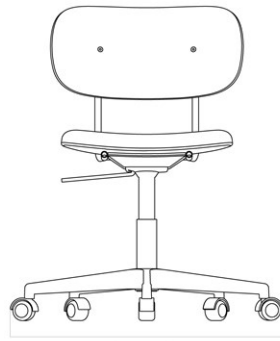

CO TASK CHAIR, STAR BASE W/CASTERS, POLISHED ALUMINIUM, UPHOLSTERED SEAT

Designed by *Norm Architects*

W/D: 65.5 cm / 25.7"

SH: 47 cm / 17.3"

H: 78.8 cm / 30.9"

SD: 40.5 cm / 15.9"

MASTER SKU	1510100PIM
COLLI	1
DIMENSIONS	H: 79.5 cm W: 65.5 cm
	D: 65.5 cm
	SH: 47 cm SD: 40.5 cm