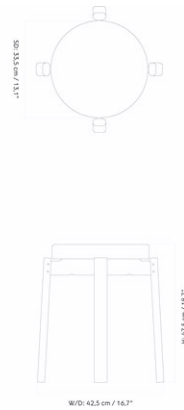

PASSAGE STOOL, WALNUT BASE, UPHOLSTERED SEAT

Designed by *Kroeyer-Saetter-Lassen*

MASTER SKU	1513000PIM
COLLI	1
DIMENSIONS	H: 47.5 cm W: 42.5 cm D: 42.5 cm SH: 47.5 cm SD: 33.5 cm

CARE INSTRUCTIONS

Discover our product care guide for comprehensive care instructions.

[Download](#)

DESCRIPTION

Find more information in the dedicated product fact sheet for this product.

RECOMMENDED COMBINATIONS

SKU	VARIANT	INCL. VAT EUR	EXCL. VAT EUR
1513003-000P00ZZ	Vidar - Burgundy, 0693 - NEW	940,00	786,59
1513003-000G00ZZ	Vidar - Pink, 0526 - NEW	940,00	786,59
1513000-000100ZZ	Audo Bouclé - Gold, 06 - NEW	710,00	594,13

SPEC OPTIONS

MASTER SKU	VARIANT	INCL. VAT EUR	EXCL. VAT EUR
1513000PIM	Price Category - PC0L - NEW <i>Sierra, Camo</i>	710,00	594,13
1513000PIM	Price Category - PC4L - NEW	1.205,00	1.008,34
1513000PIM	Price Category - PC3L - NEW	845,00	707,10
1513000PIM	Price Category - PC2L - NEW <i>Dunes, Sørensen / Nuance, Sørensen</i>	910,00	761,49
1513000PIM	Price Category - PC1L - NEW <i>Dakar, Nevotex / Envy, Sørensen / Ultra, Sørensen</i>	820,00	686,18
1513000PIM	Price Category - PC4T - NEW <i>Cabanon Soft, Designers Guild / Grand Mohair, Danish Art Weaving / Lupo, Dedar</i>	995,00	832,62