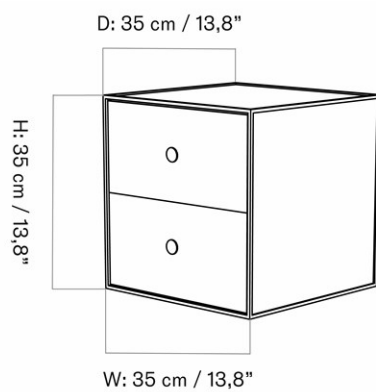

FRAME 35 W/TWO DRAWERS

Designed by *Mogens Lassen*

MASTER SKU	BL39005PIM	
COLLI	1	
DIMENSIONS	H: 35 cm	W: 35 cm
	D: 35 cm	

CARE INSTRUCTIONS

Discover our product care guide for comprehensive care instructions.