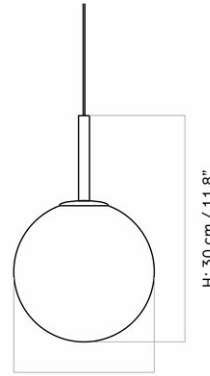

TR BULB PENDANT

Designed by *Tim Rundle*

Ø: 20 cm / 7,9"

H: 30 cm / 11,8"

MASTER SKU
COLLI

1490000PIM
1

CARE INSTRUCTIONS

Discover our product care guide for comprehensive care instructions.

[Download](#)

DESCRIPTION

Find more information in the dedicated product fact sheet for this product.

STOCK OPTION

SKU	VARIANT	INCL. VAT EUR	EXCL. VAT EUR
1493939	Matt Bulb - H22 cm - Brushed Brass	285,00	238,49
1493639	Matt Bulb - H22 cm - Black	245,00	205,02