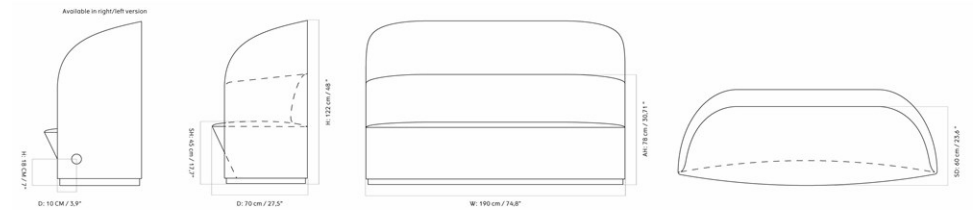

TEAROOM SOFA, HIGH BACK, W/POWER OUTLET

Designed by *Nick Ross*

MASTER SKU	9607200PIM		
COLLI	1		
DIMENSIONS	H: 122 cm	W: 190 cm	
	D: 70 cm		
	SH: 45 cm	SD: 60 cm	
	AH: 78 cm		

CARE INSTRUCTIONS

Discover our product care guide for comprehensive care instructions.

[Download](#)

DESCRIPTION

Find more information in the dedicated product fact sheet for this product.

RECOMMENDED COMBINATIONS

SKU	VARIANT	INCL. VAT EUR	EXCL. VAT EUR
9607203-000700ZZ	Safire - White, 0006	6.350,00	5.313,68
9607202-003G02ZZ	Hallingdal - Beige, 0200	5.715,00	4.782,31
9607201-000A05ZZ	Champion - Green, 1-3114-035	5.085,00	4.255,13
9607200-000000ZZ	Audo Bouclé - Beige, 02	4.470,00	3.740,50

SPEC OPTIONS

MASTER SKU	VARIANT	INCL. VAT EUR	EXCL. VAT EUR
9607200PIM	Price Category - PC4T <i>Grand Mohair, Danish Art Weaving / Lupo, Dedar</i>	6.805,00	5.694,42
9607200PIM	Price Category - PC3T <i>Arctic, Jab / Safire, Sahco, Kvadrat / Vidar 4, Kvadrat / Zero, Sahco, Kvadrat</i>	6.350,00	5.313,68
9607200PIM	Price Category - PC2T <i>Canvas 2, Kvadrat / Clay, Sahco, Kvadrat / Fiord, Kvadrat / Hallingdal 65, Kvadrat / Moss, Sahco, Kvadrat / Reflect, Kvadrat / Savanna, Kvadrat / Steelcut Trio 3, Kvadrat</i>	5.715,00	4.782,31
9607200PIM	Price Category - PC1T <i>Barnum Bouclé, Audó / Champion, JAB / Illusion, Nevotex / Hot Madison, JAB / Maple, Kvadrat / Remix, Kvadrat / Re-wool, Kvadrat</i>	5.085,00	4.255,13