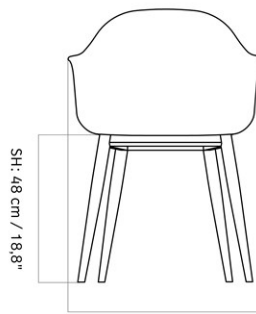

HARBOUR DINING CHAIR, OAK BASE, UPHOLSTERED SHELL

Designed by *Norm Architects*

W: 58,5 cm / 23"