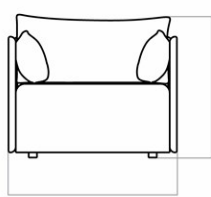

OFFSET SOFA, 1 SEATER

Designed by *Norm Architects*

W: 94 cm / 37"

H: 75 cm / 29,5"