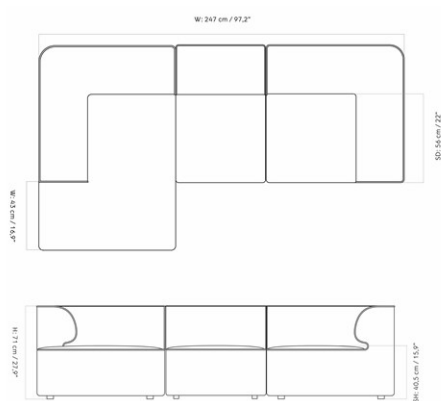

EAVE MODULAR SOFA 86, 3 SEATER, CONFIGURATION 12

Designed by *Norm Architects*

MASTER SKU	9986920PIM
COLLI	1
DIMENSIONS	H: 71 cm W: 247 cm D: 129 cm
	SH: 40.5 cm SD: 56 cm AH: 70 cm

CARE INSTRUCTIONS

Discover our product care guide for comprehensive care instructions.

[Download](#)

DESCRIPTION

Find more information in the dedicated product fact sheet for this product.

RECOMMENDED COMBINATIONS

SKU	VARIANT	INCL. VAT EUR	EXCL. VAT EUR
9986903-000B00ZZ	Safire - Blue, 0012	6.965,00	5.828,31
9986903-000000ZZ	Safire - Black, 0001	6.965,00	5.828,31
9986902-000P01ZZ	Savanna - White, 0202	6.260,00	5.238,37
9986902-000L00ZZ	Moss - Orange, 0022	6.260,00	5.238,37
9986902-000H00ZZ	Moss - White, 0018	6.260,00	5.238,37
9986901-000B00ZZ	Champion - Green, 1-3114-035	5.170,00	4.326,26
9986900-000500ZZ	Audo Bouclé - Dark grey, 16	4.515,00	3.778,15
9986900-000300ZZ	Audo Bouclé - Bordeaux, 08	4.515,00	3.778,15
9986900-000100ZZ	Audo Bouclé - Gold, 06	4.515,00	3.778,15
9986900-000000ZZ	Audo Bouclé - Beige, 02	4.515,00	3.778,15

SPEC OPTIONS

MASTER SKU	VARIANT	INCL. VAT EUR	EXCL. VAT EUR
9986920PIM	Price Category - PC4T <i>Lupo, Dedar</i>	7.635,00	6.388,97