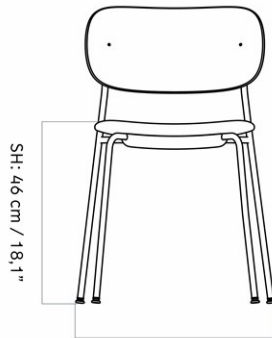

CO DINING CHAIR, BLACK BASE, UPHOLSTERED SEAT, OAK BACK

Designed by *Norm Architects*

W: 52 cm / 20.5"

SD: 40 cm / 15.7"