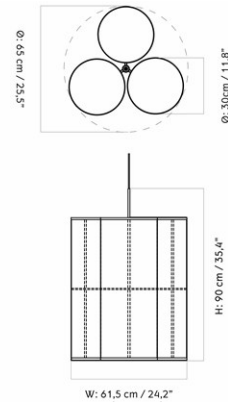

HASHIRA PENDANT, CLUSTER, Ø65 CM / 25.5"

Designed by *Norm Architects*

MASTER SKU
COLLI

1510000PIM
1-2

CARE INSTRUCTIONS

Discover our product care guide for comprehensive care instructions.

[Download](#)

DESCRIPTION

Find more information in the dedicated product fact sheet for this product.

STOCK OPTION

SKU	VARIANT	COLLI	INCL. VAT EUR	EXCL. VAT EUR
1505699	Raw	1	2.175,00	1.820,04