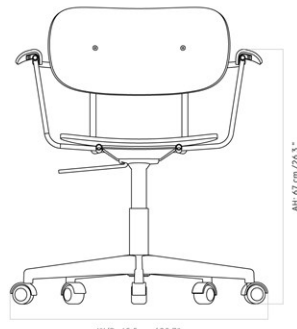

W/D: 65.5 cm / 25.7\"

MASTER SKU
COLLI
DIMENSIONS

1502019PIM

1

H: 78.5 cm W: 65.5 cm

D: 65.5 cm

SH: 44 cm SD: 39.5 cm

AH: 67 cm