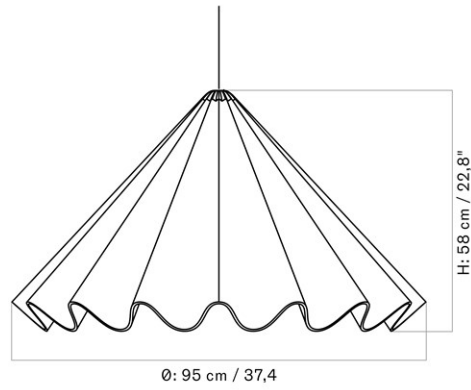

DANCING PENDANT

Designed by *Iskos-Berlin*

MASTER SKU
COLLI

1600000PIM
1

CARE INSTRUCTIONS

Discover our product care guide for comprehensive care instructions.

[Download](#)

DESCRIPTION

Find more information in the dedicated product fact sheet for this product.

STOCK OPTION

SKU	VARIANT	INCL. VAT EUR	EXCL. VAT EUR
1600659	Off White	985,00	824,25