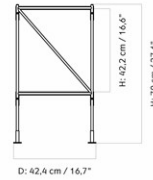

ZET STORAGE SYSTEM, H70 / 27"

Designed by *Kaschkasch*

MASTER SKU
COLLI
DIMENSIONS

730000PIM
1
H: 70 cm   D: 40 cm

CARE INSTRUCTIONS

Discover our product care guide for comprehensive care instructions.

[Download](#)

Find more information in the dedicated product fact sheet for this product.

DESCRIPTION

STOCK OPTION

SKU	VARIANT	INCL. VAT EUR	EXCL. VAT EUR
7355849	Black Steel Base - Dark Stained Oak Shelf - H70 cm	925,00	774,04
7355539	Black Steel Base - Black Oak Shelf - H70 cm	925,00	774,04
7355039	Black Steel Base - Natural Oak Shelf - H70 cm	925,00	774,04