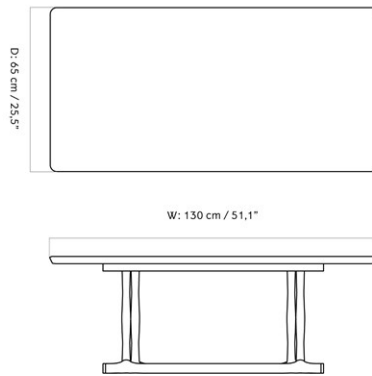

JÄGER LOUNGE TABLE

Designed by *Mogens Lassen*

MASTER SKU	1103000PIM	
COLLI	1	
DIMENSIONS	H: 45 cm	W: 130 cm
	D: 65 cm	

CARE INSTRUCTIONS

Discover our product care guide for comprehensive care instructions.

[Download](#)

DESCRIPTION

Find more information in the dedicated product fact sheet for this product.

STOCK OPTION

SKU	VARIANT	INCL. VAT EUR	EXCL. VAT EUR
1103879	Walnut	2.820,00	2.359,78
1103039	Natural Oak	2.535,00	2.121,29