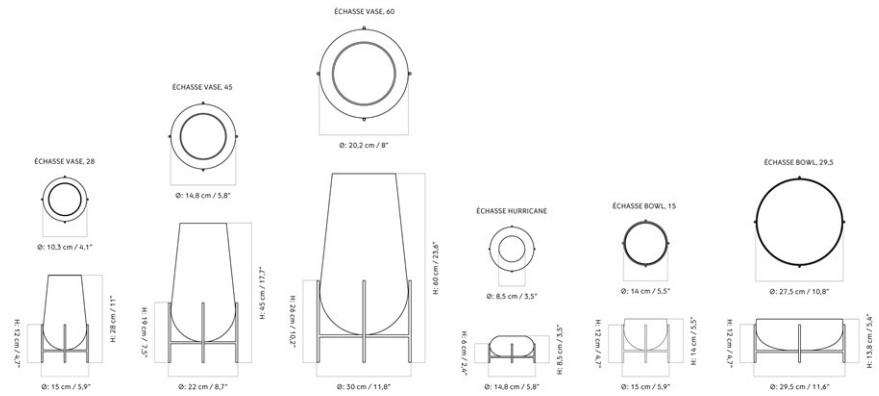

ECHASSE COLLECTION

Designed by *Theresa Rand*

MASTER SKU
COLLI

479000PIM
1-2

CARE INSTRUCTIONS

Discover our product care guide for comprehensive care instructions.

[Download](#)

DESCRIPTION

Find more information in the dedicated product fact sheet for this product.

STOCK OPTION

SKU	VARIANT	COLLI	INCL. VAT EUR	EXCL. VAT EUR
4799949	Bowl - Ø15 cm - Smoke/Brushed Brass	2	95,00	79,50
4798949	Bowl - Ø29,5 cm - Smoke/Brushed Brass	1	280,00	234,30
4797949	Vase - H60 cm - Smoke/Brushed Brass	1	575,00	481,16
4797929	Vase - H60 cm - Amber/Bronzed Brass	1	575,00	481,16
4796949	Vase - H45 cm - Smoke/Brushed Brass	1	375,00	313,80
4795949	Vase - H28 cm - Smoke/Brushed Brass	2	200,00	167,36