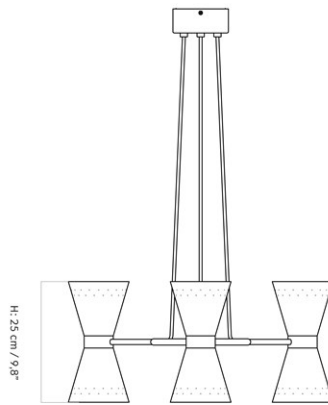

COLLECTOR, CHANDELIER, 3

Designed by *Bergboms*

COLLI	1	
DIMENSIONS	H: 25 cm	W: 61 cm
	D: 61 cm	
	Ø: 61, cm	

CARE INSTRUCTIONS

Discover our product care guide for comprehensive care instructions.
[Download](#)

SKU	INCL. VAT EUR	EXCL. VAT EUR
1394649	1.610,00	1.347,25