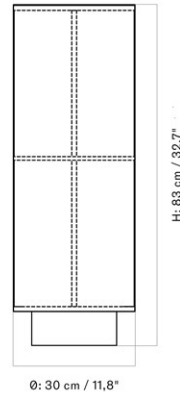

HASHIRA FLOOR LAMP, H83 CM / 32.6"

Designed by *Norm Architects*

MASTER SKU
COLLI
DIMENSIONS

1507000PIM
1
Ø: 30, cm

CARE INSTRUCTIONS

Discover our product care guide for comprehensive care instructions.

[Download](#)

DESCRIPTION

Find more information in the dedicated product fact sheet for this product.

STOCK OPTION

SKU	VARIANT	INCL. VAT EUR	EXCL. VAT EUR
1501699	Raw	870,00	728,02