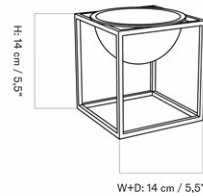

KUBUS BOWL

Designed by *Søren Lassen*

KUBUS BOWL MINI

KUBUS BOWL SMALL

MASTER SKU
COLLI

BL2000PIM
2-4

CARE INSTRUCTIONS

Discover our product care guide for comprehensive care instructions.

[Download](#)

DESCRIPTION

Find more information in the dedicated product fact sheet for this product.

STOCK OPTION

SKU	VARIANT	COLLI	INCL. VAT EUR	EXCL. VAT EUR
BL20701	Small - Gold Plated	2	255,00	213,38
BL20702	Large - Gold Plated	2	525,00	439,32
BL20700	Mini - Gold Plated	4	105,00	87,86
BL20102	Large - White	2	320,00	267,78
BL20101	Small - White	2	180,00	150,62
BL20100	Mini - White	4	90,00	75,31
BL20002	Large - Black	2	320,00	267,78
BL20001	Small - Black	2	180,00	150,62
BL20000	Mini - Black	4	90,00	75,31