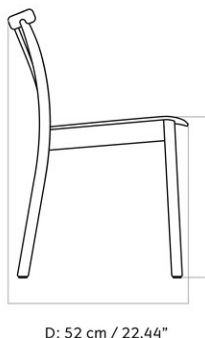

MERKUR DINING CHAIR, OAK SEAT AND BACK

Designed by *Skogstad & Wærnes*

MASTER SKU
COLLI
DIMENSIONS

1300040PIM
1
H: 78 cm   W: 46 cm
D: 52 cm
SH: 46 cm   SD: 42 cm

CARE INSTRUCTIONS

Discover our product care guide for comprehensive care instructions.

[Download](#)

DESCRIPTION

Find more information in the dedicated product fact sheet for this product.

QUICK SHIP

SKU	VARIANT	INCL. VAT EUR	EXCL. VAT EUR
130001	Black	630,00	527,18
130000	Natural oak	630,00	527,18