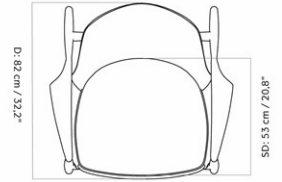

THE SEAL LOUNGE CHAIR, NATURAL OAK BASE, HIGH BACK
Designed by *Ib Kofod-Larsen Design*

MASTER SKU	1223000PIM
COLLI	1
DIMENSIONS	H: 92 cm W: 80 cm
	D: 82 cm
	SH: 40 cm SD: 53 cm
	AH: 61 cm

CARE INSTRUCTIONS

Discover our product care guide for comprehensive care instructions.

[Download](#)

DESCRIPTION

Find more information in the dedicated product fact sheet for this product.

RECOMMENDED COMBINATIONS

SKU	VARIANT	INCL. VAT EUR	EXCL. VAT EUR
1223001-000000ZZ	Re-wool - Beige, 0218	5.330,00	4.460,14
1223005-000000ZZ	Dakar - Brown, 0329	6.055,00	5.066,82
1223005-000A00ZZ	Dakar - Black, 0842	6.055,00	5.066,82

SPEC OPTIONS

MASTER SKU	VARIANT	INCL. VAT EUR	EXCL. VAT EUR
1223000PIM	Price Category - PC4L	6.805,00	5.694,42
1223000PIM	Price Category - PC3L	6.510,00	5.447,57
1223000PIM	Price Category - PC4T <i>Grand Mohair, Danish Art Weaving / Lupo, Dedar</i>	6.055,00	5.066,82
1223000PIM	Price Category - PC3T <i>Arctic, Jab / Safire, Sahco, Kvadrat / Vidar 4, Kvadrat / Zero, Sahco, Kvadrat</i>	5.760,00	4.819,97
1223000PIM	Price Category - PC0T <i>Audo Bouclé, Audø</i>	5.100,00	4.267,68
1223000PIM	Price Category - PC2L <i>Dunes, Sørensen / Nuance, Sørensen</i>	6.280,00	5.255,10