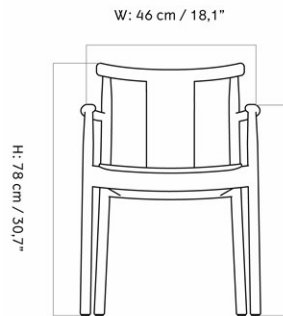

MERKUR DINING CHAIR W/ARMREST, BLACK OAK BASE AND BACK, UPHOLSTERED SEAT

Designed by *Skogstad & Wærnes*

MASTER SKU	1304000PIM
COLLI	1
DIMENSIONS	H: 78 cm W: 46 cm
	D: 52 cm
	SH: 46 cm SD: 42 cm
	AH: 66 cm

CARE INSTRUCTIONS

Discover our product care guide for comprehensive care instructions.

[Download](#)

DESCRIPTION

Find more information in the dedicated product fact sheet for this product.

RECOMMENDED COMBINATIONS

SKU	VARIANT	INCL. VAT EUR	EXCL. VAT EUR
1304005-000T00ZZ	Dakar - Black, 0842	1.005,00	840,98
1304002-003N04ZZ	Hallingdal - Green, 0370	980,00	820,06
1304000-000000ZZ	Audo Bouclé - Gold, 06	845,00	707,10

SPEC OPTIONS

MASTER SKU	VARIANT	INCL. VAT EUR	EXCL. VAT EUR
1304000PIM	Price Category - PC0L - NEW <i>Sierra, Camo</i>	950,00	794,96
1304000PIM	Price Category - PC4L	1.315,00	1.100,39
1304000PIM	Price Category - PC3L	1.155,00	966,50
1304000PIM	Price Category - PC2L <i>Dunes, Sørensen / Nuance, Sørensen</i>	1.075,00	899,56
1304000PIM	Price Category - PC1L <i>Dakar, Nevotex / Envy, Sørensen / Ultra, Sørensen</i>	1.005,00	840,98
1304000PIM	Price Category - PC4T <i>Cabanon Soft, Designers Guild / Grand Mohair, Danish Art Weaving / Lupo, Dedar</i>	1.140,00	953,95