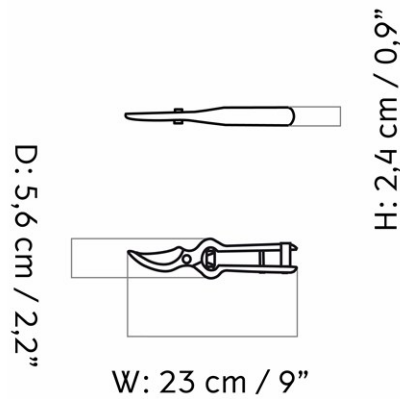

PALLARES X AUDO PLANT PRUNER
Designed by *Audo*

COLLI 1
DIMENSIONS H: 2.4 cm W: 23 cm
D: 5.6 cm

CARE INSTRUCTIONS Discover our product care guide for comprehensive care instructions.
[Download](#)

DESCRIPTION Find more information in the dedicated product fact sheet for this product.

SKU	INCL. VAT EUR	EXCL. VAT EUR
4861039	135,00	112,97