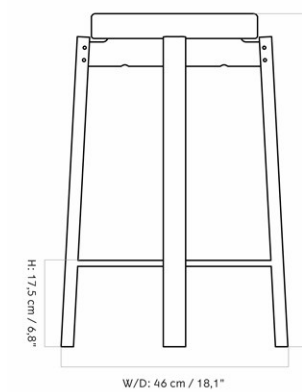

PASSAGE COUNTER STOOL, NATURAL OAK BASE, UPHOLSTERED SEAT, STEEL RING

Designed by *Kroeyer-Saetter-Lassen*

MASTER SKU	1513700PIM		
COLLI	1		
DIMENSIONS	H: 66 cm	W: 46 cm	
	D: 46 cm		
	SH: 66 cm	SD: 33.5 cm	

CARE INSTRUCTIONS

Discover our product care guide for comprehensive care instructions.

[Download](#)

Find more information in the dedicated product fact sheet for this product.

DESCRIPTION

RECOMMENDED COMBINATIONS

SKU	VARIANT	INCL. VAT EUR	EXCL. VAT EUR
1513703-000U00ZZ	Vidar - Dark Blue, 0786 - Stainless Steel Ring - NEW	1.005,00	840,98
1513703-000Q00ZZ	Vidar - Purple, 0723 - Stainless Steel Ring - NEW	1.005,00	840,98
1513700-000000ZZ	Audo Bouclé - Beige, 02 - Stainless Steel Ring - NEW	780,00	652,70

SPEC OPTIONS

MASTER SKU	VARIANT	INCL. VAT EUR	EXCL. VAT EUR
1513700PIM	Price Category - PC0L - NEW <i>Sierra, Camo</i>	780,00	652,70
1513700PIM	Price Category - PC4L - NEW	1.275,00	1.066,92
1513700PIM	Price Category - PC3L - NEW	1.060,00	887,01
1513700PIM	Price Category - PC2L - NEW <i>Dunes, Sørensen / Nuance, Sørensen</i>	995,00	832,62
1513700PIM	Price Category - PC1L - NEW <i>Dakar, Nevotex / Envy, Sørensen / Ultra, Sørensen</i>	885,00	740,57
1513700PIM	Price Category - PC4T - NEW <i>Cabanon Soft, Designers Guild / Grand Mohair, Danish Art Weaving / Lupo, Dedar</i>	1.060,00	887,01