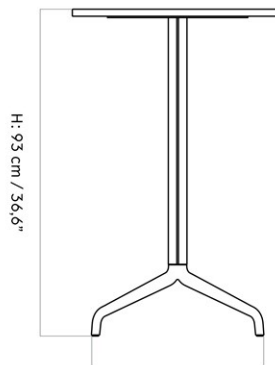

HARBOUR COLUMN COUNTER TABLE, STAR BASE, 70X60 CM / 28X24"

Designed by *Norm Architects*

MASTER SKU	9300004PIM
COLLI	1
DIMENSIONS	H: 93 cm W: 60 cm D: 70 cm

CARE INSTRUCTIONS

Discover our product care guide for comprehensive care instructions.

[Download](#)

Find more information in the dedicated product fact sheet for this product.

DESCRIPTION

RECOMMENDED COMBINATIONS

SKU	VARIANT	INCL. VAT EUR	EXCL. VAT EUR
9330659	Estremoz Marble Off White Top	1.145,00	958,14
9330539	Black Painted Oak Top	850,00	711,28
9330149	Charcoal Linoleum Top	850,00	711,28
9330139	Kunis Breccia Stone Top	1.425,00	1.192,44