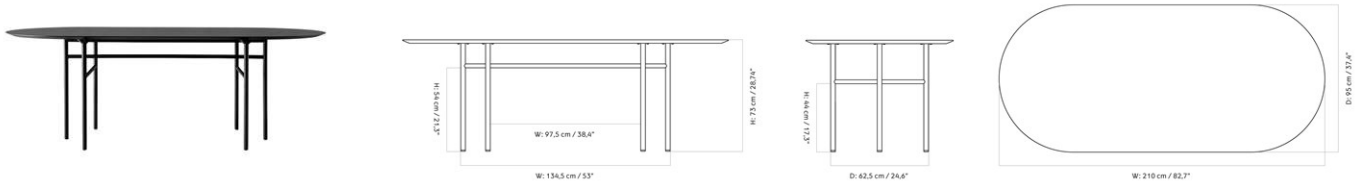

SNAREGADE DINING TABLE, OVAL

Designed by *Norm Architects*

MASTER SKU
COLLI
DIMENSIONS

1150002PIM
1
H: 73 cm   W: 210 cm
D: 95 cm

CARE INSTRUCTIONS

Discover our product care guide for comprehensive care instructions.

[Download](#)

Find more information in the dedicated product fact sheet for this product.

DESCRIPTION

STOCK OPTION

SKU	VARIANT	INCL. VAT EUR	EXCL. VAT EUR
1151849	Black Steel Base - Dark Stained Oak	1.915,00	1.602,47
1151539	Black Steel Base - Black Painted Oak Veneer Top	1.770,00	1.481,14