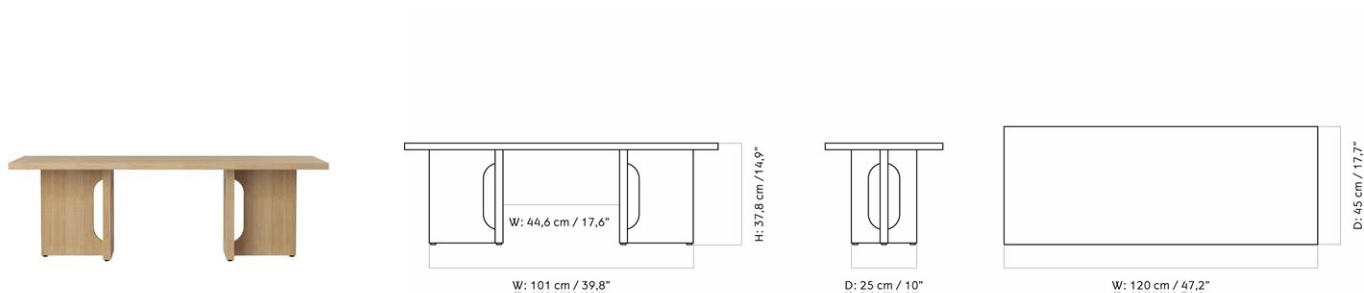

ANDROGYNE LOUNGE TABLE, WOOD BASE, WOOD TOP

Designed by *Danielle Siggerud*

MASTER SKU

1184801PIM

CARE INSTRUCTIONS

Discover our product care guide for comprehensive care instructions.

COLLI

1

DIMENSIONS

H: 37.8 cm

W: 120 cm

DESCRIPTION

[Download](#)

Find more information in the dedicated product fact sheet for this product.

D: 45 cm

STOCK OPTION

SKU	VARIANT	INCL. VAT EUR	EXCL. VAT EUR
1184879	Walnut	1.325,00	1.108,76
1184849	Dark Stained Oak	925,00	774,04
1184039	Natural Oak	925,00	774,04