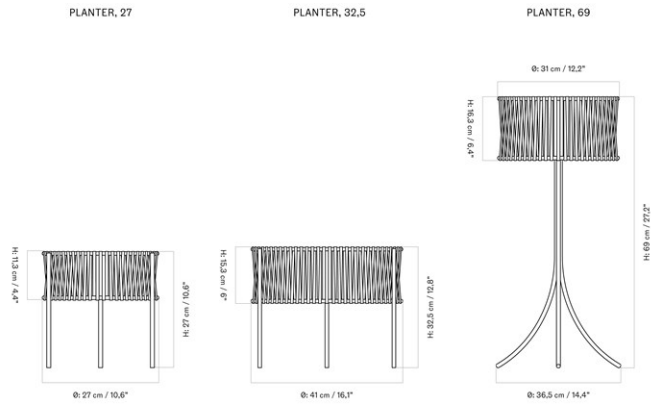

UMANOFF PLANTER

Designed by *Arthur Umanoff Design*

MASTER SKU
COLLI

570000PIM
1

CARE INSTRUCTIONS

Discover our product care guide for comprehensive care instructions.

DESCRIPTION

[Download](#)

Find more information in the dedicated product fact sheet for this product.

STOCK OPTION

SKU	VARIANT	INCL. VAT EUR	EXCL. VAT EUR
5712539	H69/Ø36,5 cm	280,00	234,30
5711539	H32,5/Ø41 cm	240,00	200,83
5710539	H27/Ø27 cm	140,00	117,15