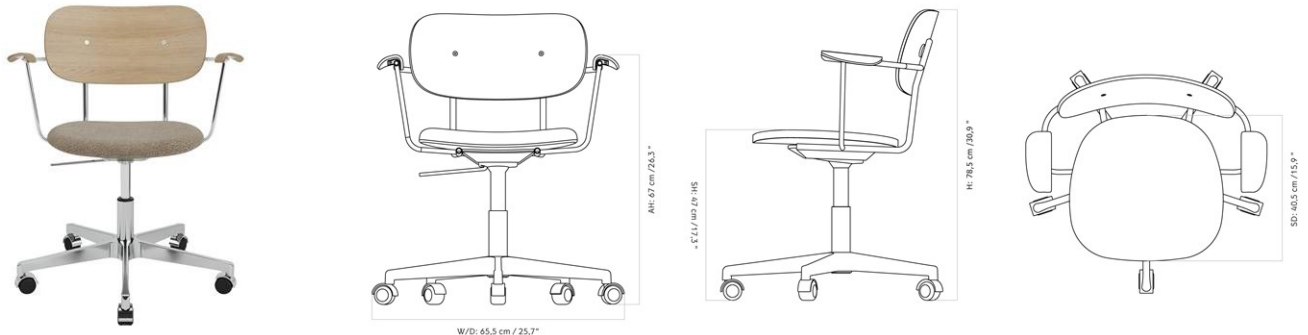

CO TASK CHAIR W/ARMREST, STAR BASE W/CASTERS, POLISHED ALUMINIUM, UPHOLSTERED SEAT Designed by *Norm Architects*

MASTER SKU	1510300PIM	CARE INSTRUCTIONS	Discover our product care guide for comprehensive care instructions.
COLLI	1		Download
DIMENSIONS	H: 79.5 cm D: 65.5 cm SH: 47 cm AH: 67 cm	W: 65.5 cm SD: 40.5 cm	The chair comes equipped with hard floor casters and safety brakes as standard. Find more information in the dedicated product fact sheet for this product.
		DESCRIPTION	

RECOMMENDED COMBINATIONS

SKU	VARIANT	INCL. VAT EUR	EXCL. VAT EUR
1510309-010D00ZZ	Sierra - Army, 0441 - Dark Stained Oak	1.140,00	953,95
1510309-000100ZZ	Sierra - Stone, 1611 - Natural Oak - NEW	1.140,00	953,95
1510300-000000ZZ	Audo Bouclé - Beige, 02 - Natural Oak - NEW	1.140,00	953,95

SPEC OPTIONS

MASTER SKU	VARIANT	INCL. VAT EUR	EXCL. VAT EUR
1510300PIM	Price Category - PC0L - NEW <i>Sierra, Camo</i>	1.115,00	933,03
1510300PIM	Price Category - PC4L - NEW	1.270,00	1.062,74
1510300PIM	Price Category - PC3L - NEW	1.230,00	1.029,26
1510300PIM	Price Category - PC2L - NEW <i>Dunes, Sørensen / Nuance, Sørensen</i>	1.195,00	999,98
1510300PIM	Price Category - PC1L - NEW <i>Dakar, Nevotex / Envy, Sørensen / Ultra, Sørensen</i>	1.155,00	966,50
1510300PIM	Price Category - PC4T - NEW <i>Cabanon Soft, Designers Guild / Grand Mohair, Danish Art Weaving / Luþo, Dedar</i>	1.290,00	1.079,47