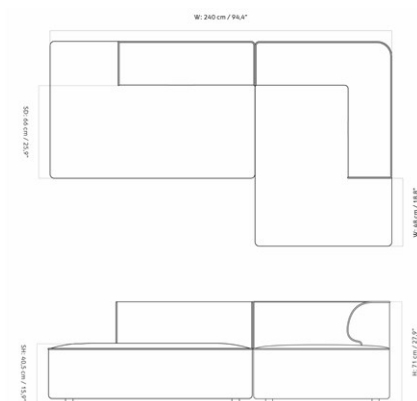

EAVE MODULAR SOFA 96, 2 SEATER, CONFIGURATION 8

Designed by *Norm Architects*

MASTER SKU	9987720PIM
COLLI	1
DIMENSIONS	H: 71 cm W: 240 cm
	D: 144 cm
	SH: 40.5 cm SD: 66 cm
	AH: 70 cm

CARE INSTRUCTIONS

Discover our product care guide for comprehensive care instructions.

[Download](#)

DESCRIPTION

Find more information in the dedicated product fact sheet for this product.

RECOMMENDED COMBINATIONS

SKU	VARIANT	INCL. VAT EUR	EXCL. VAT EUR
9987703-000B00ZZ	Safire - Blue, 0012	5.570,00	4.660,98
9987703-000000ZZ	Safire - Black, 0001	5.570,00	4.660,98
9987702-000P01ZZ	Savanna - White, 0202	5.030,00	4.209,10
9987702-000L00ZZ	Moss - Orange, 0022	5.030,00	4.209,10
9987702-000H00ZZ	Moss - White, 0018	5.030,00	4.209,10
9987701-000B00ZZ	Champion - Green, 1-3114-035	4.490,00	3.757,23
9987700-000500ZZ	Audo Bouclé - Dark grey, 16	4.030,00	3.372,30
9987700-000300ZZ	Audo Bouclé - Bordeaux, 08	4.030,00	3.372,30
9987700-000100ZZ	Audo Bouclé - Gold, 06	4.030,00	3.372,30
9987700-000000ZZ	Audo Bouclé - Beige, 02	4.030,00	3.372,30

SPEC OPTIONS

MASTER SKU	VARIANT	INCL. VAT EUR	EXCL. VAT EUR
9987720PIM	Price Category - PC4T <i>Lupo, Dedar</i>	6.105,00	5.108,66