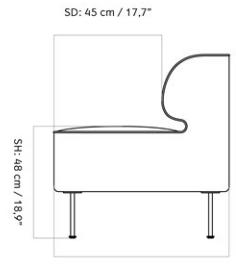

Designed by *Norm Architects*

W: 280 cm / 110.2"

SD: 45 cm / 17.7"

SH: 48 cm / 18.9"

D: 75 cm / 29.5"

MASTER SKU	9972000PIM	CARE INSTRUCTIONS	Discover our product care guide for comprehensive care instructions.
COLLI	1		
DIMENSIONS	H: 79 cm W: 280 cm	DESCRIPTION	Download
	D: 75 cm SH: 48 cm SD: 45 cm		Find more information in the dedicated product fact sheet for this product.