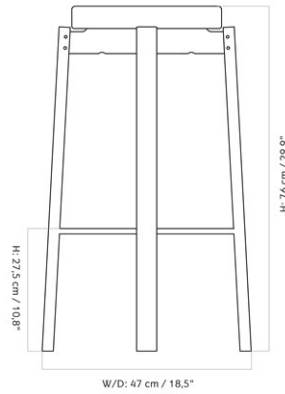

PASSAGE BAR STOOL, NATURAL OAK BASE, UPHOLSTERED SEAT, BRASS RING

Designed by *Kroeyer-Saetter-Lassen*

MASTER SKU	1513800PIM
COLLI	1
DIMENSIONS	H: 76 cm W: 47 cm
	D: 47 cm
	SH: 76 cm SD: 33.5 cm

CARE INSTRUCTIONS

Discover our product care guide for comprehensive care instructions.

[Download](#)

Find more information in the dedicated product fact sheet for this product.

DESCRIPTION

SPEC OPTIONS

MASTER SKU	VARIANT	INCL. VAT EUR	EXCL. VAT EUR
1513800PIM	Price Category - PCCOM - NEW	960,00	803,33
1513800PIM	Price Category - PC0L - NEW <i>Sierra, Camo</i>	860,00	719,65
1513800PIM	Price Category - PC4L - NEW	1.355,00	1.133,86
1513800PIM	Price Category - PC3L - NEW	1.155,00	966,50
1513800PIM	Price Category - PC2L - NEW <i>Dunes, Sørensen / Nuance, Sørensen</i>	1.075,00	899,56
1513800PIM	Price Category - PC1L - NEW <i>Dakar, Nevotex / Envy, Sørensen / Ultra, Sørensen</i>	965,00	807,51
1513800PIM	Price Category - PC4T - NEW <i>Cabanon Soft, Designers Guild / Grand Mohair, Danish Art Weaving / Lupo, Dedar</i>	1.155,00	966,50
1513800PIM	Price Category - PC3T - NEW <i>Arctic, Jab / Safire, Sahco, Kvadrat / Vidar 4, Kvadrat / Zero, Sahco, Kvadrat</i>	1.100,00	920,48
1513800PIM	Price Category - PC2T - NEW <i>Canvas 2, Kvadrat / Clay, Sahco, Kvadrat / Fiord, Kvadrat / Hallingdal 65, Kvadrat / Moss, Sahco, Kvadrat / Reflect, Kvadrat / Savanna, Kvadrat / Steelcut Trio 3, Kvadrat</i>	1.005,00	840,98