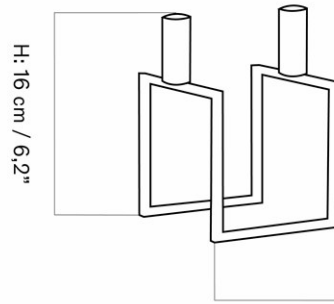

KUBUS LINE

Designed by *Mogens Lassen*

W+D: 10 cm / 3,9"

MASTER SKU
COLLI

BL16000PIM
4

CARE INSTRUCTIONS

Discover our product care guide for comprehensive care instructions.

[Download](#)

DESCRIPTION

Find more information in the dedicated product fact sheet for this product.

STOCK OPTION

SKU	VARIANT	INCL. VAT EUR	EXCL. VAT EUR
BL10502	Brass	170,00	142,26
BL10102	White	140,00	117,15
BL10002	Black	140,00	117,15