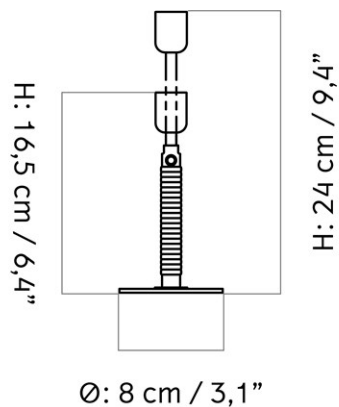

DUCA CANDLEHOLDER

Designed by *Kroeyer-Saetter-Lassen*

MASTER SKU
COLLI

4708000PIM
4

CARE INSTRUCTIONS

Discover our product care guide for comprehensive care instructions.

[Download](#)

DESCRIPTION

Find more information in the dedicated product fact sheet for this product.

STOCK OPTION

SKU	VARIANT	INCL. VAT EUR	EXCL. VAT EUR
4708859	Bronzed brass	70,00	58,58
4708839	Polished Brass	70,00	58,58
4708429	Olive Green	55,00	46,02