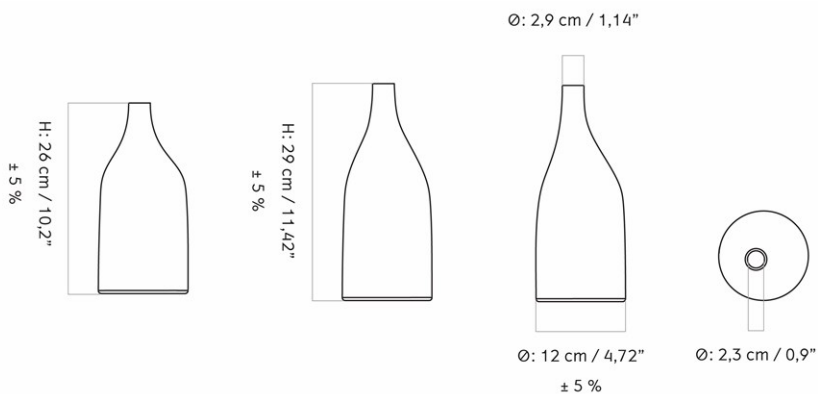

STRANDGADE CARAFE
Designed by *Mathias & Alexander*

MASTER SKU
COLLI

4480000PIM
1

CARE INSTRUCTIONS

Discover our product care guide for comprehensive care instructions.

DESCRIPTION

[Download](#)
Find more information in the dedicated product fact sheet for this product.

STOCK OPTION

SKU	VARIANT	INCL. VAT EUR	EXCL. VAT EUR
4481949	H29 cm - Smoke	65,00	54,39
4480002	H26 cm - Clear	60,00	50,21