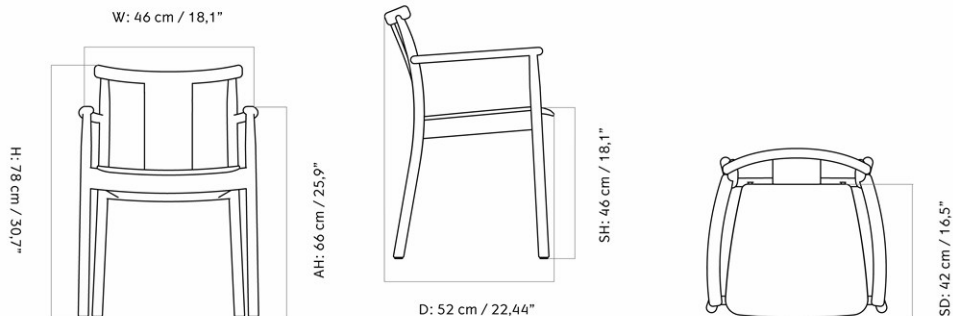

MERKUR DINING CHAIR W/ARMREST, OAK SEAT AND BACK

Designed by *Skogstad & Wærnes*

MASTER SKU
COLLI
DIMENSIONS

1300030PIM
1
H: 78 cm W: 46 cm
D: 52 cm
SH: 46 cm SD: 42 cm
AH: 66 cm

CARE INSTRUCTIONS

Discover our product care guide for comprehensive care instructions.