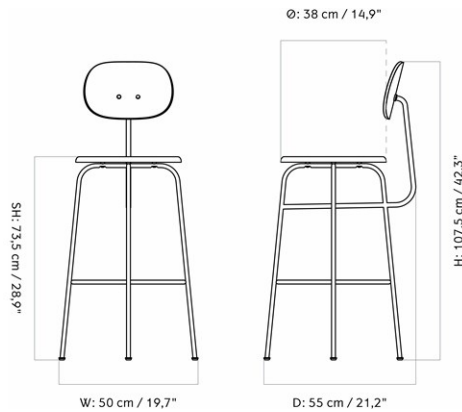

AFTERROOM BAR CHAIR PLUS, BLACK BASE, UPHOLSTERED SEAT, VENEER BACK

Designed by *Afteroom*

MASTER SKU	8486000PIM	
COLLI	1	
DIMENSIONS	H: 107 cm	W: 50 cm
	D: 55 cm	
	SH: 73 cm	SD: 34 cm

CARE INSTRUCTIONS

Discover our product care guide for comprehensive care instructions.

[Download](#)

Find more information in the dedicated product fact sheet for this product.

DESCRIPTION

RECOMMENDED COMBINATIONS

SKU	VARIANT	INCL. VAT EUR	EXCL. VAT EUR
8486009-020R00ZZ	Sierra - Black, 1001 - Black - NEW	725,00	606,68
8486009-000100ZZ	Sierra - Stone, 1611 - Natural Oak - NEW	725,00	606,68
8486000-010000ZZ	Audo Bouclé - Beige, 02 - Dark Stained Oak - NEW	630,00	527,18
8486000-000100ZZ	Audo Bouclé - Gold, 06 - Natural Oak - NEW	630,00	527,18

SPEC OPTIONS

MASTER SKU	VARIANT	INCL. VAT EUR	EXCL. VAT EUR
8486000PIM	Price Category - PC0L - NEW <i>Sierra, Camo</i>	725,00	606,68
8486000PIM	Price Category - PC4L - NEW	900,00	753,12
8486000PIM	Price Category - PC3L - NEW	845,00	707,10
8486000PIM	Price Category - PC2L - NEW <i>Dunes, Sørensen / Nuance, Sørensen</i>	790,00	661,07
8486000PIM	Price Category - PC1L - NEW <i>Dakar, Nevotex / Envy, Sørensen / Ultra, Sørensen</i>	765,00	640,15
8486000PIM	Price Category - PC4T - NEW <i>Cabanon Soft, Designers Guild / Grand Mohair, Danish Art Weaving / Lupo, Dedar</i>	790,00	661,07