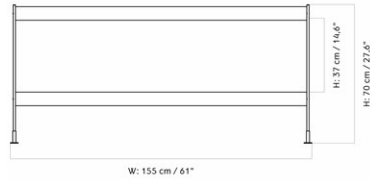

ZET STORAGE SYSTEM, H70 / 27"

Designed by *Kaschkasch*

MASTER SKU
COLLI
DIMENSIONS

730000PIM
1
H: 70 cm   D: 40 cm

CARE INSTRUCTIONS

Discover our product care guide for comprehensive care instructions.

[Download](#)

Find more information in the dedicated product fact sheet for this product.

DESCRIPTION

STOCK OPTION

SKU	VARIANT	INCL. VAT EUR	EXCL. VAT EUR
7355849	Black Steel Base - Dark Stained Oak Shelf - H70 cm	925,00	774,04
7355539	Black Steel Base - Black Oak Shelf - H70 cm	925,00	774,04
7355039	Black Steel Base - Natural Oak Shelf - H70 cm	925,00	774,04