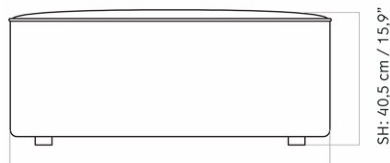

EAVE MODULAR SOFA 96, POUF

Designed by *Norm Architects*

MASTER SKU	9953100PIM	CARE INSTRUCTIONS	Discover our product care guide for comprehensive care instructions.
COLLI	1		
DIMENSIONS	H: 40 cm W: 96 cm	DESCRIPTION	Download
	D: 96 cm		Find more information in the dedicated product fact sheet for this product.
	SH: 40.5 cm		