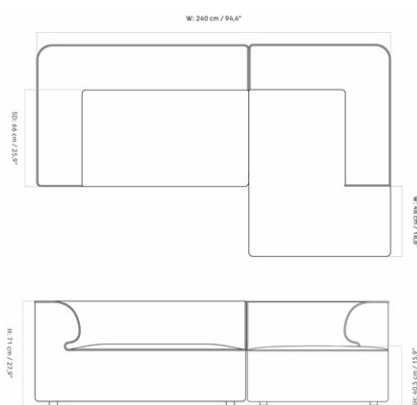

EAVE MODULAR SOFA 96, 2 SEATER, CONFIGURATION 5

Designed by *Norm Architects*

MASTER SKU	9987420PIM
COLLI	1
DIMENSIONS	H: 71 cm W: 240 cm
	D: 144 cm
	SH: 40.5 cm SD: 66 cm
	AH: 70 cm

CARE INSTRUCTIONS

Discover our product care guide for comprehensive care instructions.

[Download](#)

DESCRIPTION

Find more information in the dedicated product fact sheet for this product.

RECOMMENDED COMBINATIONS

SKU	VARIANT	INCL. VAT EUR	EXCL. VAT EUR
9987403-000B00ZZ	Safire - Blue, 0012	5.710,00	4.778,13
9987403-000000ZZ	Safire - Black, 0001	5.710,00	4.778,13
9987402-000P01ZZ	Savanna - White, 0202	5.170,00	4.326,26
9987402-000L00ZZ	Moss - Orange, 0022	5.170,00	4.326,26
9987402-000H00ZZ	Moss - White, 0018	5.170,00	4.326,26
9987401-000B00ZZ	Champion - Green, 1-3114-035	4.630,00	3.874,38
9987400-000500ZZ	Audo Bouclé - Dark grey, 16	4.155,00	3.476,90
9987400-000300ZZ	Audo Bouclé - Bordeaux, 08	4.155,00	3.476,90
9987400-000100ZZ	Audo Bouclé - Gold, 06	4.155,00	3.476,90
9987400-000000ZZ	Audo Bouclé - Beige, 02	4.155,00	3.476,90

SPEC OPTIONS

MASTER SKU	VARIANT	INCL. VAT EUR	EXCL. VAT EUR
9987420PIM	Price Category - PC4T <i>Lupo, Dedar</i>	6.250,00	5.230,00