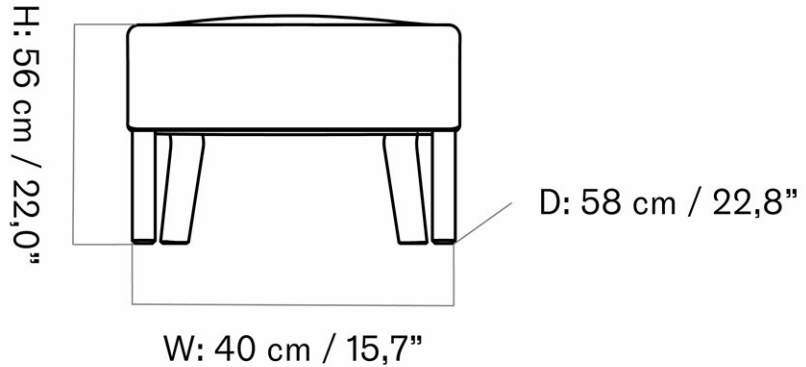

MY OWN CHAIR OTTOMAN, WALNUT BASE
Designed by *Flemming Lassen*

MASTER SKU	1501200PIM
COLLI	1
DIMENSIONS	H: 40 cm W: 56 cm D: 58 cm

CARE INSTRUCTIONS

Discover our product care guide for comprehensive care instructions.

[Download](#)

DESCRIPTION

Find more information in the dedicated product fact sheet for this product.

RECOMMENDED COMBINATIONS

SKU	VARIANT	INCL. VAT EUR	EXCL. VAT EUR
1501207-020E02ZZ	Sheepskin - Moonlight	2.255,00	1.886,98

SPEC OPTIONS

MASTER SKU	VARIANT	INCL. VAT EUR	EXCL. VAT EUR
1501200PIM	Price Category - PC3T <i>Arctic, Jab / Safire, Sahco, Kvadrat / Vidar 4, Kvadrat / Zero, Sahco, Kvadrat</i>	1.825,00	1.527,16
1501200PIM	Price Category - PC4L	2.470,00	2.066,90
1501200PIM	Price Category - PC3L <i>Sheepskin Curly, Skandilock</i>	2.255,00	1.886,98
1501200PIM	Price Category - PC2L <i>Dunes, Sørensen / Nuance, Sørensen</i>	2.095,00	1.753,10
1501200PIM	Price Category - PC1L <i>Dakar, Nevotex / Envy, Sørensen / Ultra, Sørensen</i>	1.890,00	1.581,55
1501200PIM	Price Category - PC4T <i>Grand Mohair, Danish Art Weaving / Lupo, Dedar</i>	2.025,00	1.694,52
1501200PIM	Price Category - PC2T <i>Canvas 2, Kvadrat / Clay, Sahco, Kvadrat / Fiord, Kvadrat / Hallingdal 65, Kvadrat / Moss, Sahco, Kvadrat / Reflect, Kvadrat / Savanna, Kvadrat / Steelcut Trio 3, Kvadrat</i>	1.745,00	1.460,22