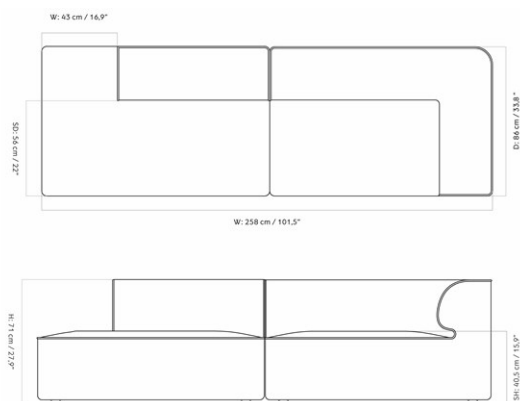

EAVE MODULAR SOFA 86, 2 SEATER, CONFIGURATION 4

Designed by *Norm Architects*

MASTER SKU	9986120PIM	
COLLI	1	
DIMENSIONS	H: 71 cm	W: 258 cm
	D: 86 cm	
	SH: 40.5 cm	SD: 56 cm
	AH: 70 cm	

CARE INSTRUCTIONS