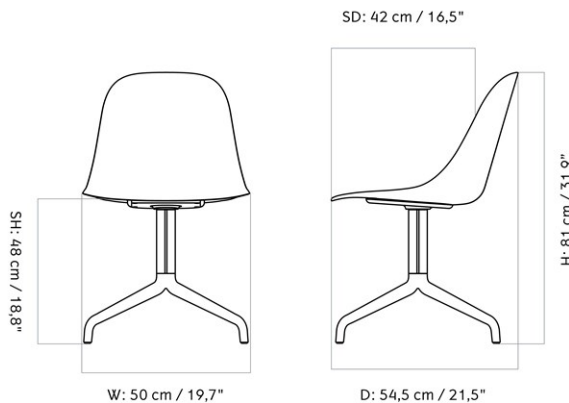

HARBOUR SIDE DINING CHAIR, STAR BASE W/RETURN, UPHOLSTERED SHELL

Designed by *Norm Architects*

MASTER SKU	9397000PIM	
COLLI	1	
DIMENSIONS	H: 81 cm	W: 50 cm
	D: 54.5 cm	
	SH: 48 cm	SD: 42 cm

CARE INSTRUCTIONS

Discover our product care guide for comprehensive care instructions.

[Download](#)

Find more information in the dedicated product fact sheet for this product.

DESCRIPTION

RECOMMENDED COMBINATIONS

SKU	VARIANT	INCL. VAT EUR	EXCL. VAT EUR
9397004-050300ZZ	Polished aluminium - Dakar - Cognac, 0250	1.435,00	1.200,81
9397004-030600ZZ	Black - Dakar - Antilop, 0311	1.435,00	1.200,81
9397002-051600ZZ	Polished aluminium - Canvas - Grey, 0154	1.180,00	987,42
9397002-031600ZZ	Black - Canvas - Grey, 0154	1.180,00	987,42

SPEC OPTIONS

MASTER SKU	VARIANT	INCL. VAT EUR	EXCL. VAT EUR
9397000PIM	Price Category - PC0L - NEW <i>Sierra, Camo</i>	1.380,00	1.154,78
9397000PIM	Price Category - PC0T <i>Audo Bouclé, Audo</i>	790,00	661,07
9397000PIM	Price Category - PC4T <i>Grand Mohair, Danish Art Weaving / Lupo, Dedar</i>	1.505,00	1.259,38
9397000PIM	Price Category - PC4L	2.615,00	2.188,23
9397000PIM	Price Category - PC3L	1.920,00	1.606,66
9397000PIM	Price Category - PC2L <i>Dunes, Sørensen / Nuance, Sørensen</i>	1.595,00	1.334,70