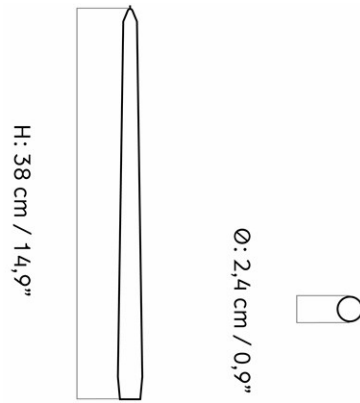

SPIRE SMOOTH TAPERED CANDLE

Designed by *Audo*

MASTER SKU
COLLI

3100000PIM
6

CARE INSTRUCTIONS

Discover our product care guide for comprehensive care instructions.

[Download](#)

DESCRIPTION

Find more information in the dedicated product fact sheet for this product.

STOCK OPTION

SKU	VARIANT	INCL. VAT EUR	EXCL. VAT EUR
3101859	Ochre	36,00	30,12
3101649	Ivory	36,00	30,12
3101449	Neutral	36,00	30,12