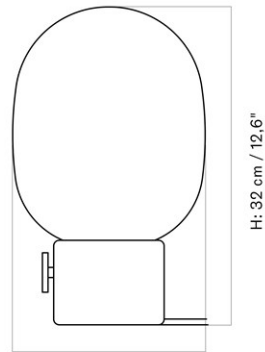

JWDA TABLE LAMP, LARGE

Designed by *Jonas Wagell*

Ø: 19 cm / 7,5"

MASTER SKU
COLLI

1830000PIM
0-2

CARE INSTRUCTIONS

Discover our product care guide for comprehensive care instructions.

[Download](#)

DESCRIPTION

Find more information in the dedicated product fact sheet for this product.

STOCK OPTION

SKU	VARIANT	COLLI	INCL. VAT EUR	EXCL. VAT EUR
1830319	Calacatta	2	415,00	347,27
1830639	Carrara Marble	2	335,00	280,33