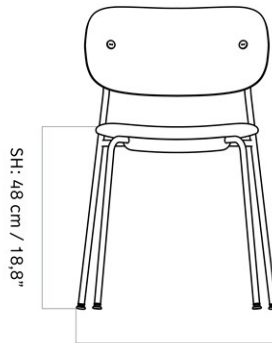

CO DINING CHAIR, CHROME BASE, UPHOLSTERED SEAT AND BACK

Designed by *Norm Architects*

W: 52 cm / 20,5"

SD: 40 cm / 15,7"