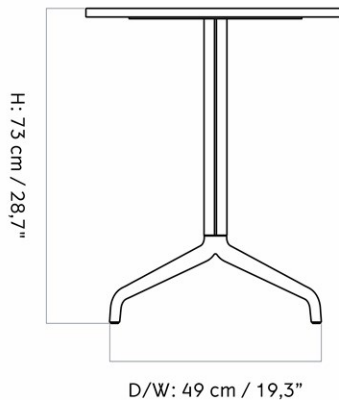

HARBOUR COLUMN DINING TABLE, STAR BASE, Ø60 CM

Designed by *Norm Architects*

D/W: 49 cm / 19,3"