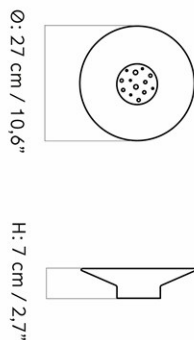

HANA VASE, 7