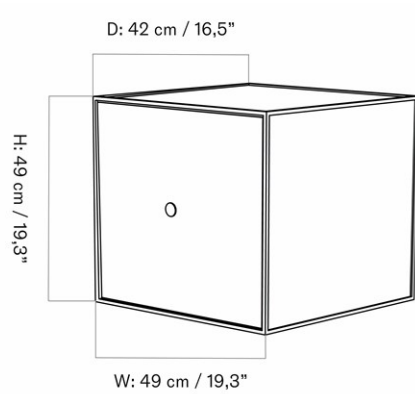

FRAME 49, W/ONE DOOR & ONE SHELF

Designed by *Mogens Lassen*

MASTER SKU	BL39011PIM
COLLI	1
DIMENSIONS	H: 49 cm W: 49 cm D: 42 cm

CARE INSTRUCTIONS

Discover our product care guide for comprehensive care instructions.