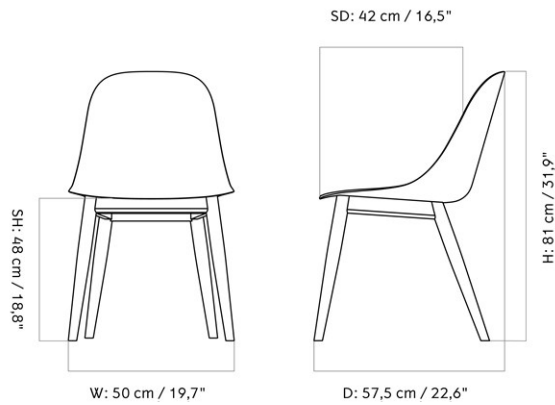

HARBOUR SIDE DINING CHAIR, OAK BASE, UPHOLSTERED SHELL

Designed by *Norm Architects*

MASTER SKU	9395000PIM	
COLLI	1	
DIMENSIONS	H: 81 cm	W: 50 cm
	D: 57.5 cm	
	SH: 45 cm	SD: 42 cm

CARE INSTRUCTIONS

Discover our product care guide for comprehensive care instructions.

[Download](#)

Find more information in the dedicated product fact sheet for this product.

DESCRIPTION

RECOMMENDED COMBINATIONS

SKU	VARIANT	INCL. VAT EUR	EXCL. VAT EUR
9395020-020300ZZ	Natural Oak - Audo Bouclé - Beige, 02	565,00	472,79
9395020-010300ZZ	Dark Stained Oak - Audo Bouclé - Beige, 02	565,00	472,79
9395004-020301ZZ	Natural Oak - Dakar - Cognac, 0250	1.035,00	866,09
9395004-010601ZZ	Dark Stained Oak - Dakar - Antilop, 0311	1.035,00	866,09
9395002-02BC08ZZ	Natural Oak - Moss - Orange, 0022	830,00	694,54
9395002-028705ZZ	Natural Oak - Fiord - Blue, 0751	830,00	694,54
9395002-01BC08ZZ	Dark Stained Oak - Moss - Orange, 0022	830,00	694,54
9395002-019R05ZZ	Dark Stained Oak - Fiord - Green, 0961	830,00	694,54
9395002-00BC08ZZ	Black - Moss - Orange, 0022	830,00	694,54
9395001-010M08ZZ	Dark Stained Oak - Remix - Grey, 0233	645,00	539,74
9395001-010B00ZZ	Dark Stained Oak - Champion - Brown, 1-3114-041	645,00	539,74
9395001-000A00ZZ	Black - Champion - Green, 1-3114-035	645,00	539,74

SPEC OPTIONS

MASTER SKU	VARIANT	INCL. VAT EUR	EXCL. VAT EUR