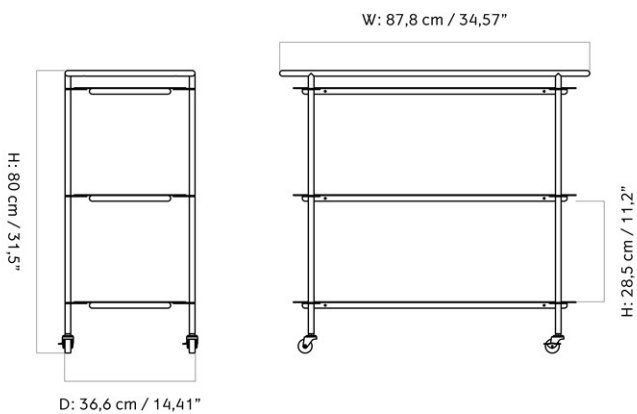

CHARGING TROLLEY

Designed by *Audo*

MASTER SKU
COLLI

4866539PIM
1

CARE INSTRUCTIONS

Discover our product care guide for comprehensive care instructions.

[Download](#)

DESCRIPTION

Find more information in the dedicated product fact sheet for this product.

STOCK OPTION

SKU	VARIANT	INCL. VAT EUR	EXCL. VAT EUR
4866539	Trolley without Charging Boards	565,00	472,79