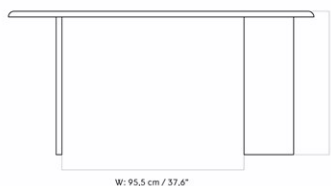

THE ECLIPSE DESK

Designed by *Audo*

MASTER SKU
COLLI
DIMENSIONS

1020000PIM
1
H: 75 cm   W: 160 cm
D: 80 cm

CARE INSTRUCTIONS

Discover our product care guide for comprehensive care instructions.

[Download](#)

DESCRIPTION

Find more information in the dedicated product fact sheet for this product.

STOCK OPTION

SKU	VARIANT	INCL. VAT EUR	EXCL. VAT EUR
1020039	Natural Oak	2.510,00	2.100,37
1020889	Dark Oak	2.510,00	2.100,37