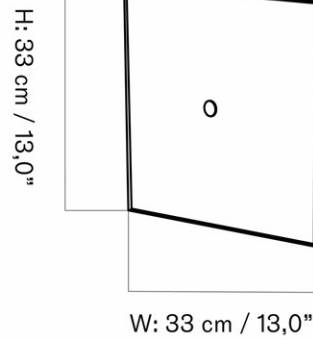

DOOR FOR FRAME 35

Designed by *Mogens Lassen*

MASTER SKU	BL39023PIM
COLLI	1
DIMENSIONS	H: 33 cm W: 33 cm D: 1 cm

CARE INSTRUCTIONS

Discover our product care guide for comprehensive care instructions.

[Download](#)

DESCRIPTION

Find more information in the dedicated product fact sheet for this product.

RECOMMENDED COMBINATIONS

SKU	VARIANT	INCL. VAT EUR	EXCL. VAT EUR
BL40775	Smoked Oak	95,00	79,50
BL40759	Black Stained Ash	95,00	79,50
BL40756	Oak	95,00	79,50
BL39760	Sand	65,00	54,39
BL39759	Fjord	65,00	54,39
BL39758	Light Grey	80,00	66,94
BL39757	Dark Grey	65,00	54,39