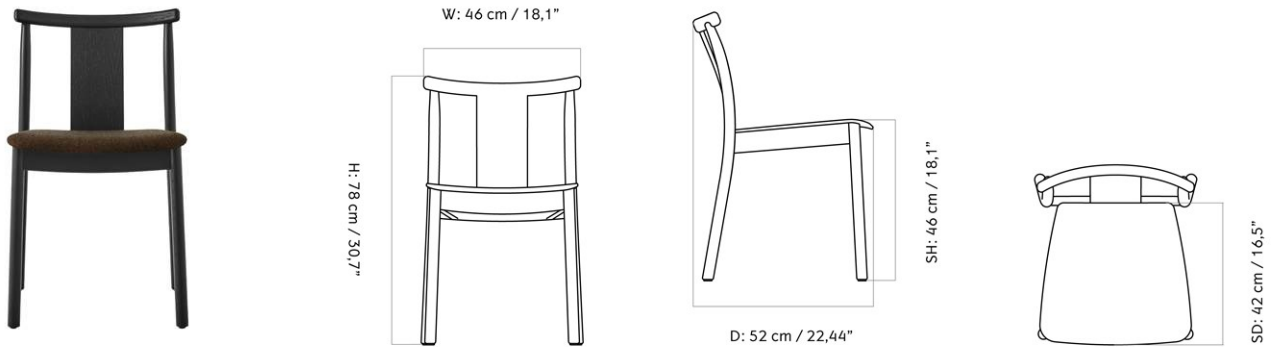

MERKUR DINING CHAIR, BLACK OAK BASE AND BACK, UPHOLSTERED SEAT

Designed by *Skogstad & Wærnes*

MASTER SKU	1302000PIM
COLLI	1
DIMENSIONS	H: 78 cm W: 46 cm
	D: 52 cm
	SH: 46 cm SD: 42 cm

CARE INSTRUCTIONS

Discover our product care guide for comprehensive care instructions.

[Download](#)

DESCRIPTION

Find more information in the dedicated product fact sheet for this product.

RECOMMENDED COMBINATIONS

SKU	VARIANT	INCL. VAT EUR	EXCL. VAT EUR
1302005-000T00ZZ	Dakar - Black, 0842	940,00	786,59
1302002-003N04ZZ	Hallingdal - Green, 0370	870,00	728,02
1302000-000000ZZ	Audo Bouclé - Gold, 06	740,00	619,23

SPEC OPTIONS

MASTER SKU	VARIANT	INCL. VAT EUR	EXCL. VAT EUR
1302000PIM	Price Category - PC0L - NEW <i>Sierra, Camo</i>	885,00	740,57
1302000PIM	Price Category - PCCOM	835,00	698,73
1302000PIM	Price Category - PC4L	1.205,00	1.008,34
1302000PIM	Price Category - PC3L	1.060,00	887,01
1302000PIM	Price Category - PC2L <i>Dunes, Sørensen / Nuance, Sørensen</i>	965,00	807,51
1302000PIM	Price Category - PC1L <i>Dakar, Nevotex / Envy, Sørensen / Ultra, Sørensen</i>	940,00	786,59
1302000PIM	Price Category - PC4T <i>Cabanon Soft, Designers Guild / Grand Mohair, Danish Art Weaving / Lupo, Dedar</i>	1.035,00	866,09