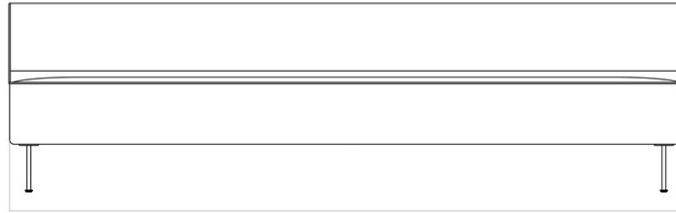

EAVE DINING SOFA 280

Designed by *Norm Architects*

W: 280 cm / 110.2"