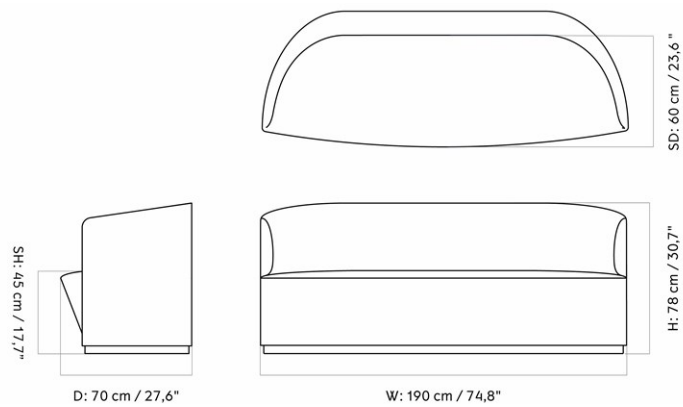

TEAROOM SOFA

Designed by *Nick Ross*

MASTER SKU	9602000PIM	CARE INSTRUCTIONS	Discover our product care guide for comprehensive care instructions.
COLLI	1	DESCRIPTION	Download
DIMENSIONS	H: 78 cm W: 190 cm D: 70 cm SH: 45 cm SD: 60 cm AH: 78 cm		Find more information in the dedicated product fact sheet for this product.

RECOMMENDED COMBINATIONS

SKU	VARIANT	INCL. VAT EUR	EXCL. VAT EUR
9602020-000300ZZ	Audo Bouclé - Beige, 02	3.675,00	3.075,24
9602002-002708ZZ	Savanna - White/Cream, 0202	4.925,00	4.121,24
9602001-00AA00ZZ	Champion - Green, 1-3114-035	4.295,00	3.594,06
9602003-000201ZZ	Arctic - Beige, 1-1365-040	5.410,00	4.527,09

SPEC OPTIONS

MASTER SKU	VARIANT	INCL. VAT EUR	EXCL. VAT EUR
9602000PIM	Price Category - PC0T <i>Audo Bouclé, Audo</i>	3.675,00	3.075,24
9602000PIM	Price Category - PC4T <i>Grand Mohair, Danish Art Weaving / Lupo, Dedar</i>	6.015,00	5.033,35
9602000PIM	Price Category - PC3T <i>Arctic, Jab / Safire, Sahco, Kvadrat / Vidar 4, Kvadrat / Zero, Sahco, Kvadrat</i>	5.410,00	4.527,09
9602000PIM	Price Category - PC2T <i>Canvas 2, Kvadrat / Clay, Sahco, Kvadrat / Fiord, Kvadrat / Hallingdal 65, Kvadrat / Moss, Sahco, Kvadrat / Reflect, Kvadrat / Savanna, Kvadrat / Steelcut Trio 3, Kvadrat</i>	4.925,00	4.121,24