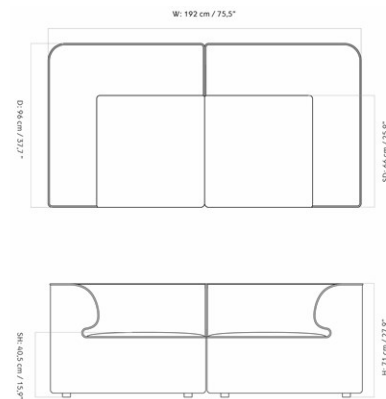

EAVE MODULAR SOFA 96, 2 SEATER, CONFIGURATION 1

Designed by *Norm Architects*

MASTER SKU	9987020PIM
COLLI	1
DIMENSIONS	H: 71 cm W: 192 cm D: 96 cm SH: 40.5 cm SD: 66 cm AH: 70 cm

CARE INSTRUCTIONS

Discover our product care guide for comprehensive care instructions.

[Download](#)

DESCRIPTION

Find more information in the dedicated product fact sheet for this product.

RECOMMENDED COMBINATIONS

SKU	VARIANT	INCL. VAT EUR	EXCL. VAT EUR
9987003-000B00ZZ	Safire - Blue, 0012	5.310,00	4.443,41
9987003-000000ZZ	Safire - Black, 0001	5.310,00	4.443,41
9987002-000P01ZZ	Savanna - White, 0202	4.825,00	4.037,56
9987002-000L00ZZ	Moss - Orange, 0022	4.825,00	4.037,56
9987002-000H00ZZ	Moss - White, 0018	4.825,00	4.037,56
9987001-000B00ZZ	Champion - Green, 1-3114-035	3.850,00	3.221,68
9987000-000500ZZ	Audo Bouclé - Dark grey, 16	3.360,00	2.811,65
9987000-000300ZZ	Audo Bouclé - Bordeaux, 08	3.360,00	2.811,65
9987000-000100ZZ	Audo Bouclé - Gold, 06	3.360,00	2.811,65
9987000-000000ZZ	Audo Bouclé - Beige, 02	3.360,00	2.811,65

SPEC OPTIONS

MASTER SKU	VARIANT	INCL. VAT EUR	EXCL. VAT EUR
9987020PIM	Price Category - PC4T <i>Lupo, Dedar</i>	5.825,00	4.874,36