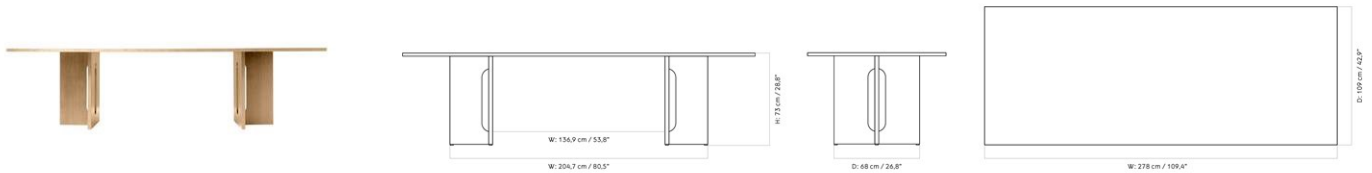

ANDROGYNE DINING TABLE RECTANGULAR, L278 CM / 109.4"

Designed by *Danielle Siggerud*

MASTER SKU
COLLI
DIMENSIONS

1185001PIM
1
H: 73.5 cm   W: 278 cm
D: 109 cm

CARE INSTRUCTIONS

Discover our product care guide for comprehensive care instructions.

[Download](#)

Find more information in the dedicated product fact sheet for this product.

DESCRIPTION

STOCK OPTION

SKU	VARIANT	INCL. VAT EUR	EXCL. VAT EUR
1186849	Dark Stained Oak	4.510,00	3.773,97
1186019	Natural Oak	4.440,00	3.715,39