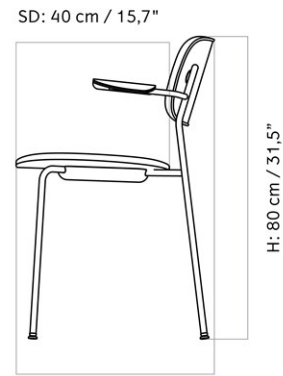

D: 50,5 cm / 19,9"

MASTER SKU
COLLI
DIMENSIONS

1115000PIM
1
H: 80 cm
D: 50.5 cm
SH: 48 cm
AH: 68 cm

W: 62 cm
SD: 39.5 cm

CARE INSTRUCTIONS

DESCRIPTION

Discover our product care guide for comprehensive care instructions.

[Download](#)

Find more information in the dedicated product fact sheet for this product.

RECOMMENDED COMBINATIONS

SKU	VARIANT	INCL. VAT EUR	EXCL. VAT EUR
1115009-010R00ZZ	Sierra - Black, 1001 - Dark Stained Oak - NEW	740,00	619,23
1115001-00H009ZZ	Re-wool - Black, 0198 - Black Oak - NEW	655,00	548,10

SPEC OPTIONS

MASTER SKU	VARIANT	INCL. VAT EUR	EXCL. VAT EUR
1115000PIM	Price Category - PC0L - NEW <i>Sierra, Camo</i>	740,00	619,23
1115000PIM	Price Category - PC0T <i>Audo Bouclé, Audø</i>	575,00	481,16
1115000PIM	Price Category - PC4T <i>Cabanon Soft, Designers Guild / Grand Mohair, Danish Art Weaving / Lupo, Dedar</i>	995,00	832,62
1115000PIM	Price Category - PC4L	1.205,00	1.008,34
1115000PIM	Price Category - PC3L	1.005,00	840,98
1115000PIM	Price Category - PC2L <i>Dunes, Sørensen / Nuance, Sørensen</i>	900,00	753,12
1115000PIM	Price Category - PC1L <i>Dakar, Nevotex / Envy, Sørensen / Ultra, Sørensen</i>	805,00	673,62