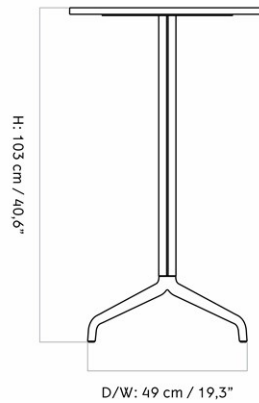

HARBOUR COLUMN COUNTER TABLE, STAR BASE, Ø60 CM / 23.6"

Designed by *Norm Architects*

D/W: 49 cm / 19,3"

Ø: 60 cm / 23,6"

MASTER SKU	9300010PIM	
COLLI	1	
DIMENSIONS	H: 93 cm	W: 60 cm
	D: 60 cm	
	Ø: 60, cm	

CARE INSTRUCTIONS

Discover our product care guide for comprehensive care instructions.

[Download](#)

Find more information in the dedicated product fact sheet for this product.

DESCRIPTION

RECOMMENDED COMBINATIONS

SKU	VARIANT	INCL. VAT EUR	EXCL. VAT EUR
9331659	Estremoz Marble Off White Top	1.145,00	958,14
9331539	Black Painted Oak Top	850,00	711,28
9331149	Charcoal Linoleum Top	850,00	711,28
9331139	Kunis Breccia Stone Top	1.345,00	1.125,50