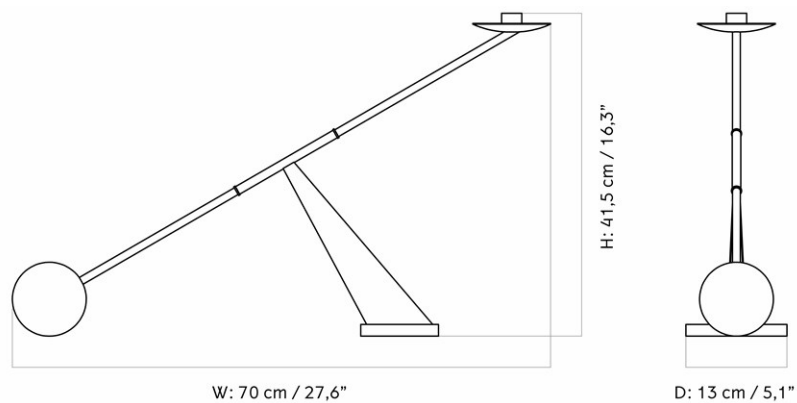

INTERCONNECT CANDLE HOLDER

Designed by *Colin King Studio LLC*

MASTER SKU
COLLI

4709000PIM
2

CARE INSTRUCTIONS

Discover our product care guide for comprehensive care instructions.

[Download](#)

DESCRIPTION

Find more information in the dedicated product fact sheet for this product.

STOCK OPTION

SKU	VARIANT	INCL. VAT EUR	EXCL. VAT EUR
4709859	Bronze - NEW	505,00	422,58
4709839	Polished Brass	495,00	414,22
4709539	Black	350,00	292,88