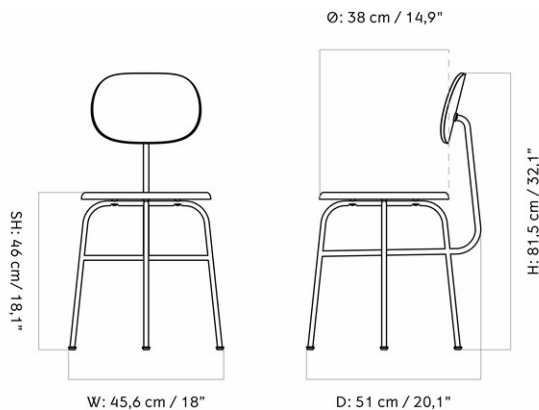

AFTERROOM DINING CHAIR PLUS, BLACK BASE, UPHOLSTERED SEAT AND BACK

Designed by *Afteroom*

MASTER SKU	8450000PIM	
COLLI	1	
DIMENSIONS	H: 81.5 cm	W: 45.6 cm
	D: 51 cm	
	SH: 46 cm	SD: 38 cm

CARE INSTRUCTIONS

Discover our product care guide for comprehensive care instructions.

[Download](#)

Find more information in the dedicated product fact sheet for this product.

DESCRIPTION

RECOMMENDED COMBINATIONS

SKU	VARIANT	INCL. VAT EUR	EXCL. VAT EUR
8450020-000300ZZ	Audo Bouclé - Beige, 02 - NEW	600,00	502,08
8450020-000000ZZ	Audo Bouclé - Gold, 06 - NEW	600,00	502,08
8450009-000R00ZZ	Sierra - Black, 1001 - NEW	770,00	644,34
8450009-000100ZZ	Sierra - Stone, 1611 - NEW	770,00	644,34

SPEC OPTIONS

MASTER SKU	VARIANT	INCL. VAT EUR	EXCL. VAT EUR
8450000PIM	Price Category - PC0L - NEW <i>Sierra, Camo</i>	770,00	644,34
8450000PIM	Price Category - PC0T <i>Audo Bouclé, Audø</i>	600,00	502,08
8450000PIM	Price Category - PC4T <i>Cabanon Soft, Designers Guild / Grand Mohair, Danish Art Weaving / Lupo, Dedar</i>	805,00	673,62
8450000PIM	Price Category - PC4L	950,00	794,96
8450000PIM	Price Category - PC3L	870,00	728,02
8450000PIM	Price Category - PC2L <i>Dunes, Sørensen / Nuance, Sørensen</i>	835,00	698,73