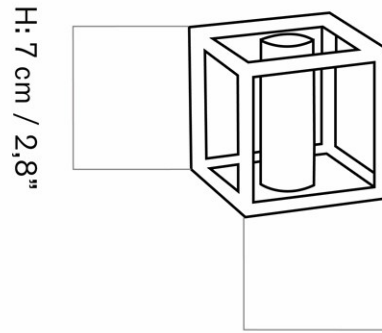

KUBUS 1

Designed by *Mogens Lassen*

W+D: 7 cm / 2,8"

MASTER SKU
COLLI

BL13000PIM
4

CARE INSTRUCTIONS

Discover our product care guide for comprehensive care instructions.

[Download](#)

DESCRIPTION

Find more information in the dedicated product fact sheet for this product.

STOCK OPTION

SKU	VARIANT	INCL. VAT EUR	EXCL. VAT EUR
BL10101	White	90,00	75,31
BL10001	Black	90,00	75,31