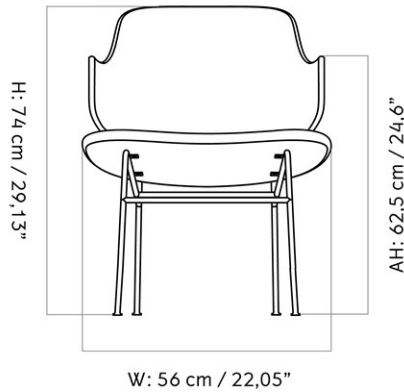

THE PENGUIN, LOUNGE CHAIR, UPHOLSTERED SEAT, WALNUT BACK
Designed by *Ib Kofod-Larsen Design*

MASTER SKU	1203000PIM		
COLLI	1		
DIMENSIONS	H: 74 cm	W: 56 cm	
	D: 64 cm		
	SH: 42 cm	SD: 44.5 cm	
	AH: 62.5 cm		

CARE INSTRUCTIONS

Discover our product care guide for comprehensive care instructions.

[Download](#)

Find more information in the dedicated product fact sheet for this product.

DESCRIPTION

RECOMMENDED COMBINATIONS

SKU	VARIANT	INCL. VAT EUR	EXCL. VAT EUR
1203005-010200ZZ	Dakar - Black, 0842	1.410,00	1.179,89
1203005-010100ZZ	Dakar - Brown, 0329	1.410,00	1.179,89
1203005-010000ZZ	Dakar - Cognac, 0250	1.410,00	1.179,89
1203002-000100ZZ	Hallingdal - Red, 0600	1.220,00	1.020,90
1203002-000000ZZ	Hallingdal - Grey, 0110	1.220,00	1.020,90
1203001-010100ZZ	Re-wool - Yellow/Ochre, 0448	1.155,00	966,50
1203001-010000ZZ	Re-wool - Beige, 0218	1.155,00	966,50

SPEC OPTIONS

MASTER SKU	VARIANT	INCL. VAT EUR	EXCL. VAT EUR
1203000PIM	Price Category - PC4L	2.015,00	1.686,15
1203000PIM	Price Category - PC3L	1.800,00	1.506,24
1203000PIM	Price Category - PC4T <i>Grand Mohair, Danish Art Weaving / Lupo, Dedar</i>	1.315,00	1.100,39