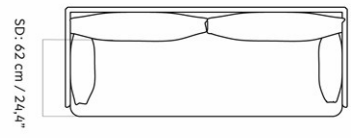

OFFSET SOFA, 3 SEATER W/LOOSE COVER

Designed by *Norm Architects*

MASTER SKU
COLLI
DIMENSIONS

9854000PIM
1
H: 75 cm   W: 228 cm
D: 90 cm
SH: 37 cm   SD: 62 cm
AH: 58.5 cm

CARE INSTRUCTIONS

Discover our product care guide for comprehensive care instructions.

[Download](#)

DESCRIPTION

Find more information in the dedicated product fact sheet for this product.

RECOMMENDED COMBINATIONS

SKU	VARIANT	INCL. VAT EUR	EXCL. VAT EUR
9854003	Audo Linen, Poppy Seed	3.355,00	2.807,46
9854002	Audo Linen, Wheat	3.355,00	2.807,46
9854001	Audo Linen, Oat	3.355,00	2.807,46