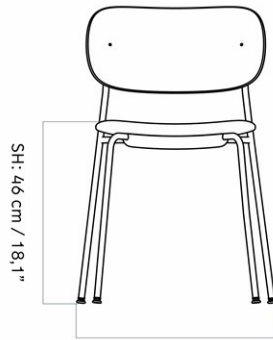

CO DINING CHAIR, OAK SEAT AND BACK

Designed by *Norm Architects*

W: 52 cm / 20,5"

SD: 40 cm / 15,7"

D: 50,5 cm / 19,9"

MASTER SKU	1160100PIM		
COLLI	1		
DIMENSIONS	H: 80 cm	W: 62 cm	
	D: 50.5 cm		
	SH: 48 cm	SD: 39.5 cm	