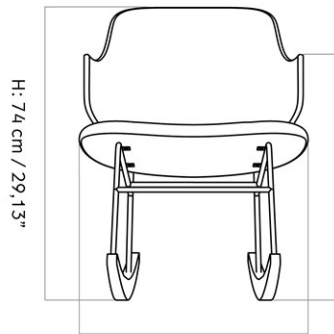

THE PENGUIN ROCKING CHAIR, UPHOLSTERED SEAT, WALNUT BACK
 Designed by *Ib Kofod-Larsen Design*

W: 56 cm / 22,05"

AH: 63,5 cm / 25"

SH: 42 cm / 16,54"

D: 85 cm / 33,46"

MASTER SKU	1206000PIM	
COLLI	0-1	
DIMENSIONS	H: 73 cm	W: 55 cm
	D: 85 cm	
	SH: 42 cm	SD: 44.5 cm
	AH: 63 cm	