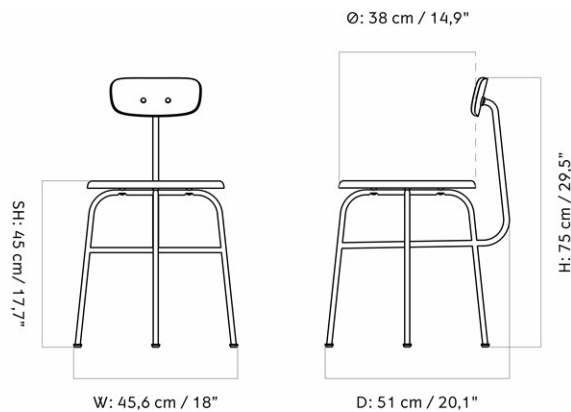

AFTERROOM DINING CHAIR, BLACK BASE, UPHOLSTERED SEAT, VENEER BACK

Designed by *Afteroom*

MASTER SKU	8481000PIM	
COLLI	1	
DIMENSIONS	H: 75 cm	W: 45 cm
	D: 50 cm	
	SH: 46 cm	SD: 34 cm

CARE INSTRUCTIONS

Discover our product care guide for comprehensive care instructions.

[Download](#)

DESCRIPTION

Find more information in the dedicated product fact sheet for this product.

RECOMMENDED COMBINATIONS

SKU	VARIANT	INCL. VAT EUR	EXCL. VAT EUR
8481009-020R00ZZ	Sierra - Black, 1001 - Black - NEW	565,00	472,79
8481009-000100ZZ	Sierra - Stone, 1611 - Natural Oak - NEW	565,00	472,79
8481000-010000ZZ	Audo Bouclé - Beige, 02 - Dark Stained Oak - NEW	485,00	405,85
8481000-000100ZZ	Audo Bouclé - Gold, 06 - Natural Oak - NEW	485,00	405,85

SPEC OPTIONS

MASTER SKU	VARIANT	INCL. VAT EUR	EXCL. VAT EUR
8481000PIM	Price Category - PC0L - NEW <i>Sierra, Camo</i>	565,00	472,79
8481000PIM	Price Category - PC4L - NEW	740,00	619,23
8481000PIM	Price Category - PC3L - NEW	695,00	581,58
8481000PIM	Price Category - PC2L - NEW <i>Dunes, Sørensen / Nuance, Sørensen</i>	645,00	539,74
8481000PIM	Price Category - PC1L - NEW <i>Dakar, Nevotex / Envy, Sørensen / Ultra, Sørensen</i>	605,00	506,26
8481000PIM	Price Category - PC4T - NEW <i>Cabanon Soft, Designers Guild / Grand Mohair, Danish Art Weaving / Lupo, Dedar</i>	630,00	527,18