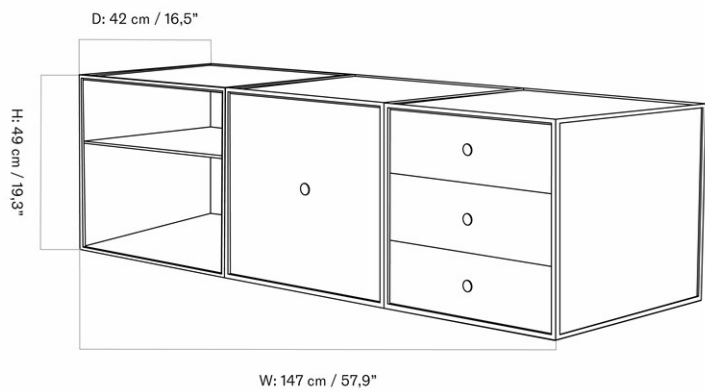

FRAME 49 TRIO

Designed by *Mogens Lassen*

MASTER SKU
COLLI
DIMENSIONS

BL39700PIM
1
H: 49 cm   W: 147 cm
D: 42 cm

CARE INSTRUCTIONS

Discover our product care guide for comprehensive care instructions.

[Download](#)

DESCRIPTION

Find more information in the dedicated product fact sheet for this product.

RECOMMENDED COMBINATIONS

SKU	VARIANT	INCL. VAT EUR	EXCL. VAT EUR
BL39480	Oak	1.995,00	1.669,42
BL39489	Sand	1.765,00	1.476,95
BL39488	Fjord	1.765,00	1.476,95
BL39486	Smoked Oak	1.995,00	1.669,42
BL39483	Light Grey	1.765,00	1.476,95
BL39482	Dark Grey	1.765,00	1.476,95
BL39481	Black Stained Ash	2.035,00	1.702,89