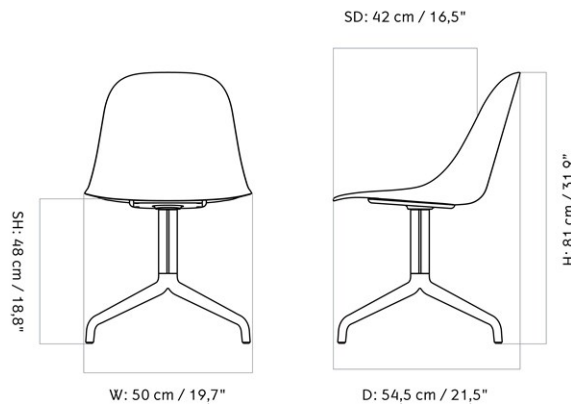

HARBOUR SIDE DINING CHAIR, STAR BASE W/SWIVEL, UPHOLSTERED SHELL

Designed by *Norm Architects*

MASTER SKU	9396000PIM	
COLLI	1	
DIMENSIONS	H: 81 cm	W: 50 cm
	D: 54.5 cm	
	SH: 48 cm	SD: 42 cm

CARE INSTRUCTIONS

Discover our product care guide for comprehensive care instructions.

[Download](#)

Find more information in the dedicated product fact sheet for this product.

DESCRIPTION

RECOMMENDED COMBINATIONS

SKU	VARIANT	INCL. VAT EUR	EXCL. VAT EUR
9396004-051H00ZZ	Polished aluminium - Dakar - Black, 0842	1.315,00	1.100,39
9396004-031H00ZZ	Black - Dakar - Black, 0842	1.315,00	1.100,39
9396004-050300ZZ	Polished aluminium - Dakar - Cognac, 0250	1.315,00	1.100,39
9396004-030600ZZ	Black - Dakar - Antilop, 0311	1.315,00	1.100,39
9396002-051600ZZ	Polished aluminium - Canvas - Grey, 0154	1.125,00	941,40
9396002-031600ZZ	Black - Canvas - Grey, 0154	1.125,00	941,40

SPEC OPTIONS

MASTER SKU	VARIANT	INCL. VAT EUR	EXCL. VAT EUR
9396000PIM	Price Category - PC0L - NEW <i>Sierra, Camo</i>	1.290,00	1.079,47
9396000PIM	Price Category - PC0T <i>Audo Bouclé, Audo</i>	765,00	640,15
9396000PIM	Price Category - PC4T <i>Grand Mohair, Danish Art Weaving / Lupo, Dedar</i>	1.420,00	1.188,26
9396000PIM	Price Category - PC4L	2.455,00	2.054,34
9396000PIM	Price Category - PC3L	1.800,00	1.506,24