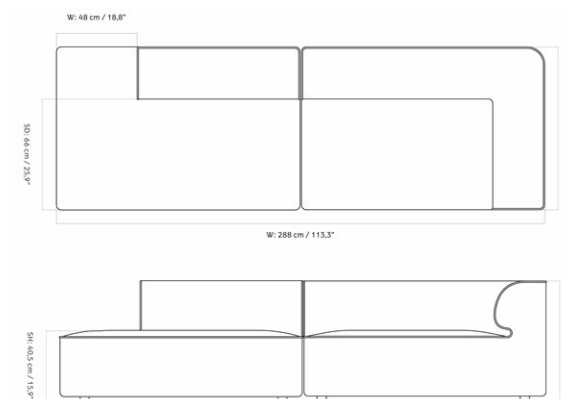

EAVE MODULAR SOFA 96, 2 SEATER, CONFIGURATION 4

Designed by *Norm Architects*

MASTER SKU	9987320PIM	
COLLI	1	
DIMENSIONS	H: 71 cm	W: 288 cm
	D: 96 cm	
	SH: 40.5 cm	SD: 66 cm
	AH: 70 cm	

CARE INSTRUCTIONS

Discover our product care guide for comprehensive care instructions.

[Download](#)

DESCRIPTION

Find more information in the dedicated product fact sheet for this product.

RECOMMENDED COMBINATIONS

SKU	VARIANT	INCL. VAT EUR	EXCL. VAT EUR
9987303-000B00ZZ	Safire - Blue, 0012	5.710,00	4.778,13
9987303-000000ZZ	Safire - Black, 0001	5.710,00	4.778,13
9987302-000P01ZZ	Savanna - White, 0202	5.170,00	4.326,26
9987302-000L00ZZ	Moss - Orange, 0022	5.170,00	4.326,26
9987302-000H00ZZ	Moss - White, 0018	5.170,00	4.326,26
9987301-000B00ZZ	Champion - Green, 1-3114-035	4.630,00	3.874,38
9987300-000500ZZ	Audo Bouclé - Dark grey, 16	4.155,00	3.476,90
9987300-000300ZZ	Audo Bouclé - Bordeaux, 08	4.155,00	3.476,90
9987300-000100ZZ	Audo Bouclé - Gold, 06	4.155,00	3.476,90
9987300-000000ZZ	Audo Bouclé - Beige, 02	4.155,00	3.476,90

SPEC OPTIONS

MASTER SKU	VARIANT	INCL. VAT EUR	EXCL. VAT EUR
9987320PIM	Price Category - PC4T <i>Lupo, Dedar</i>	6.250,00	5.230,00