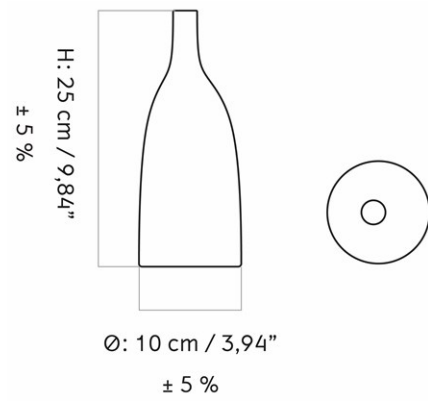

STRANDGADE STEM VASE

Designed by *Mathias & Alexander*

MASTER SKU
COLLI

4479000PIM
1

CARE INSTRUCTIONS

Discover our product care guide for comprehensive care instructions.

[Download](#)

DESCRIPTION

Find more information in the dedicated product fact sheet for this product.

STOCK OPTION

SKU	VARIANT	INCL. VAT EUR	EXCL. VAT EUR
4479429	Black	50,00	41,84