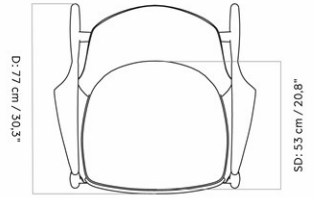

THE SEAL LOUNGE CHAIR, WALNUT BASE, LOW BACK
 Designed by *Ib Kofod-Larsen Design*

MASTER SKU	1226000PIM
COLLI	1
DIMENSIONS	H: 73 cm W: 80 cm
	D: 77 cm
	SH: 40 cm SD: 53 cm
	AH: 61 cm

CARE INSTRUCTIONS

Discover our product care guide for comprehensive care instructions.