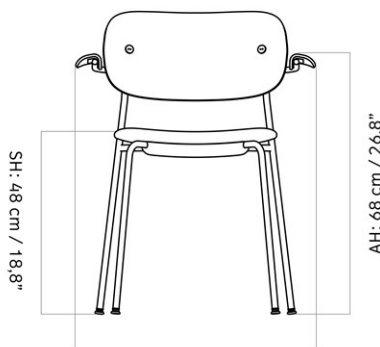

CO DINING CHAIR W/ARMREST, CHROME BASE, UPHOLSTERED SEAT AND BACK

Designed by *Norm Architects*

W: 62 cm / 24,4"