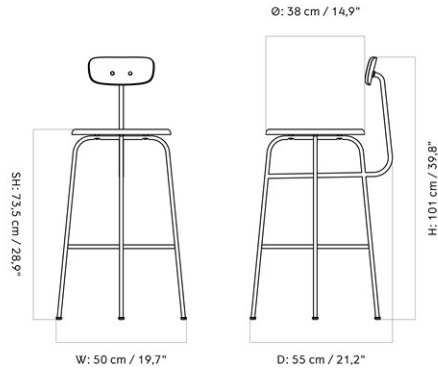

AFTERROOM BAR CHAIR, BLACK BASE, VENEER SEAT AND BACK

Designed by *Afteroom*

MASTER SKU	8485039PIM	
COLLI	1	
DIMENSIONS	H: 101 cm	W: 50 cm
	D: 55 cm	
	SH: 72 cm	SD: 34 cm

CARE INSTRUCTIONS

Discover our product care guide for comprehensive care instructions.