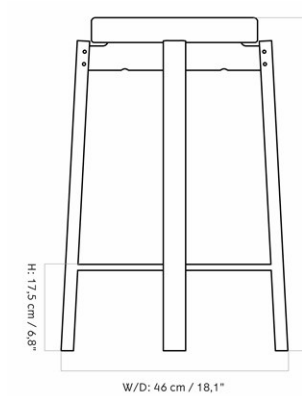

PASSAGE COUNTER STOOL, WALNUT BASE, UPHOLSTERED SEAT, STEEL RING

Designed by *Kroeyer-Saetter-Lassen*

MASTER SKU	1513200PIM	
COLLI	1	
DIMENSIONS	H: 66 cm	W: 46 cm
	D: 46 cm	
	SH: 66 cm	SD: 33.5 cm

CARE INSTRUCTIONS

Discover our product care guide for comprehensive care instructions.

[Download](#)

Find more information in the dedicated product fact sheet for this product.

DESCRIPTION

RECOMMENDED COMBINATIONS

SKU	VARIANT	INCL. VAT EUR	EXCL. VAT EUR
1513203-000P00ZZ	Vidar - Burgundy, 0693 - Stainless Steel Ring - NEW	1.100,00	920,48
1513203-000G00ZZ	Vidar - Pink, 0526 - Stainless Steel Ring - NEW	1.100,00	920,48

SPEC OPTIONS

MASTER SKU	VARIANT	INCL. VAT EUR	EXCL. VAT EUR
1513200PIM	Price Category - PC0L - NEW <i>Sierra, Camo</i>	870,00	728,02
1513200PIM	Price Category - PC4L - NEW	1.370,00	1.146,42
1513200PIM	Price Category - PC3L - NEW	1.155,00	966,50
1513200PIM	Price Category - PC2L - NEW <i>Dunes, Sørensen / Nuance, Sørensen</i>	1.085,00	907,93
1513200PIM	Price Category - PC1L - NEW <i>Dakar, Nevotex / Envy, Sørensen / Ultra, Sørensen</i>	980,00	820,06
1513200PIM	Price Category - PC4T - NEW <i>Cabanon Soft, Designers Guild / Grand Mohair, Danish Art Weaving / Lupo, Dedar</i>	1.155,00	966,50
1513200PIM	Price Category - PC3T - NEW <i>Arctic, Jab / Safire, Sahco, Kvadrat / Vidar 4, Kvadrat / Zero, Sahco, Kvadrat</i>	1.100,00	920,48