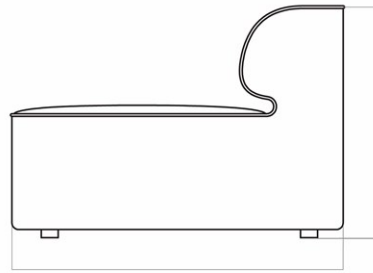

EAVE MODULAR SOFA 86, OPEN SECTION

Designed by *Norm Architects*

H: 70 cm / 27,5"

W: 86 cm / 33,8"