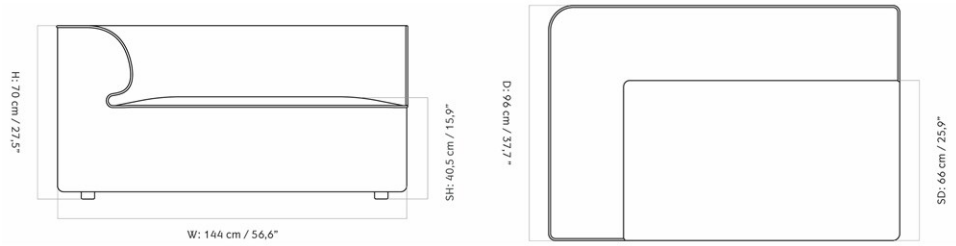

EAVE MODULAR SOFA 96, CORNER, 192

Designed by *Norm Architects*

MASTER SKU
COLLI
DIMENSIONS

9969200PIM
1
H: 71 cm   W: 192 cm
D: 96 cm
SH: 40.5 cm   SD: 66 cm
AH: 70 cm

CARE INSTRUCTIONS

Discover our product care guide for comprehensive care instructions.

[Download](#)

Find more information in the dedicated product fact sheet for this product.

DESCRIPTION

RECOMMENDED COMBINATIONS

SKU	VARIANT	INCL. VAT EUR	EXCL. VAT EUR
9969203-030B00ZZ	Safire - Blue, 0012 - Right	3.370,00	2.820,02
9969203-030000ZZ	Safire - Black, 0001 - Right	3.370,00	2.820,02
9969202-030X01ZZ	Moss - Orange, 0022 - Right	3.085,00	2.581,53
9969202-030T01ZZ	Moss - White, 0018 - Right	3.085,00	2.581,53
9969202-030300ZZ	Savanna - White, 0202 - Right	3.085,00	2.581,53
9969201-030B00ZZ	Champion - Green, 1-3114-035 - Right	2.805,00	2.347,22
9969200-030500ZZ	Audo Bouclé - Dark grey, 16 - Right	2.550,00	2.133,84
9969200-030300ZZ	Audo Bouclé - Bordeaux, 08 - Right	2.550,00	2.133,84
9969200-030100ZZ	Audo Bouclé - Gold, 06 - Right	2.550,00	2.133,84
9969200-030000ZZ	Audo Bouclé - Beige, 02 - Right	2.550,00	2.133,84
9969203-000000ZZ	Safire - Black, 0001 - Left	3.370,00	2.820,02
9969202-000T01ZZ	Moss - White, 0018 - Left	3.085,00	2.581,53
9969203-000B00ZZ	Safire - Blue, 0012 - Left	3.370,00	2.820,02
9969202-000X01ZZ	Moss - Orange, 0022 - Left	3.085,00	2.581,53