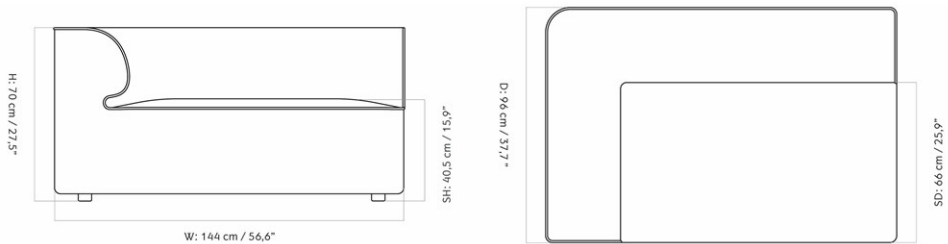

EAVE MODULAR SOFA 96, CORNER, 144

Designed by *Norm Architects*

MASTER SKU
COLLI
DIMENSIONS

9969500PIM
1
H: 71 cm   W: 144 cm
D: 96 cm
SH: 40.5 cm   SD: 66 cm
AH: 70 cm

CARE INSTRUCTIONS

Discover our product care guide for comprehensive care instructions.

[Download](#)

Find more information in the dedicated product fact sheet for this product.

DESCRIPTION

RECOMMENDED COMBINATIONS

SKU	VARIANT	INCL. VAT EUR	EXCL. VAT EUR
9969503-030B00ZZ	Safire - Blue, 0012 - Right	3.060,00	2.560,61
9969503-030000ZZ	Safire - Black, 0001 - Right	3.060,00	2.560,61
9969502-030X01ZZ	Moss - Orange, 0022 - Right	2.780,00	2.326,30
9969502-030T01ZZ	Moss - White, 0018 - Right	2.780,00	2.326,30
9969502-030300ZZ	Savanna - White, 0202 - Right	2.780,00	2.326,30
9969501-030B00ZZ	Champion - Green, 1-3114-035 - Right	2.495,00	2.087,82
9969500-030500ZZ	Audo Bouclé - Dark grey, 16 - Right	2.240,00	1.874,43
9969500-030300ZZ	Audo Bouclé - Bordeaux, 08 - Right	2.240,00	1.874,43
9969500-030100ZZ	Audo Bouclé - Gold, 06 - Right	2.240,00	1.874,43
9969500-030000ZZ	Audo Bouclé - Beige, 02 - Right	2.240,00	1.874,43
9969503-000B00ZZ	Safire - Blue, 0012 - Left	3.060,00	2.560,61
9969503-000000ZZ	Safire - Black, 0001 - Left	3.060,00	2.560,61
9969502-000X01ZZ	Moss - Orange, 0022 - Left	2.780,00	2.326,30
9969502-000T01ZZ	Moss - White, 0018 - Left	2.780,00	2.326,30