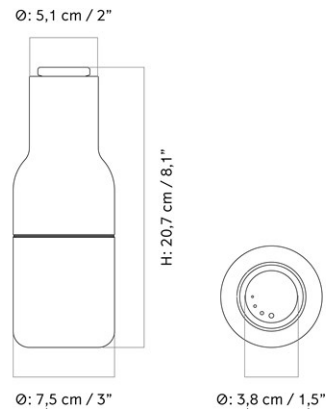

BOTTLE GRINDERS

Designed by *Norm Architects*

MASTER SKU
COLLI

440000PIM
4

CARE INSTRUCTIONS

Discover our product care guide for comprehensive care instructions.

[Download](#)

DESCRIPTION

Find more information in the dedicated product fact sheet for this product.

STOCK OPTION

SKU	VARIANT	INCL. VAT EUR	EXCL. VAT EUR
4425139	Walnut Lid - Barley	100,00	83,68
4415859	Walnut Lid - Bronzed brass	170,00	142,26
4415839	Walnut Lid - Brushed brass	170,00	142,26
4415769	Walnut Lid - Nudes	100,00	83,68
4415599	Steel Lid - Ash/Carbon	100,00	83,68
4415459	Walnut Lid - Hunting green/Beige	100,00	83,68
4415399	Beech Lid - Ash/Carbon	100,00	83,68
4415369	Walnut Lid - Ash/Carbon	100,00	83,68
4415299	Beech Lid - Blues	100,00	83,68