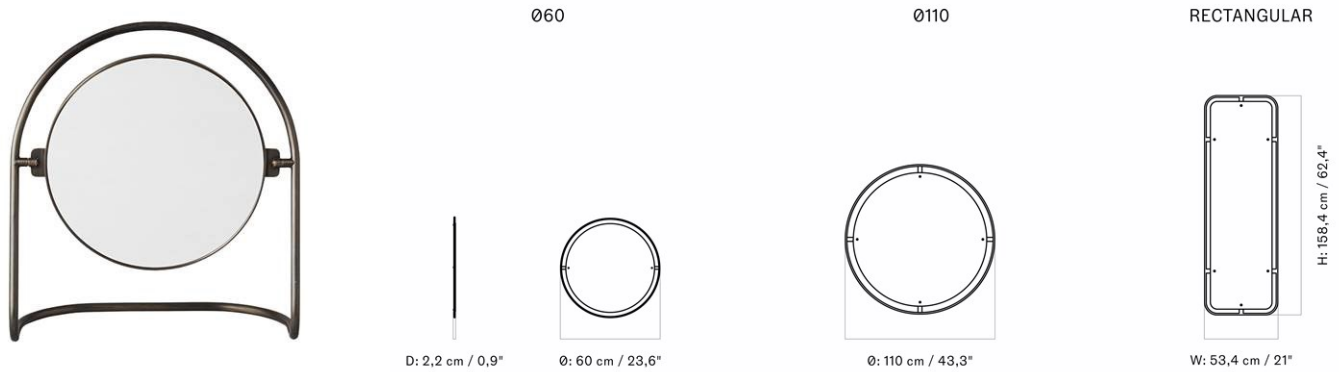

NIMBUS MIRROR

Designed by *Kroeyer-Saetter-Lassen*

MASTER SKU
COLLI

803000PIM
1

CARE INSTRUCTIONS

Discover our product care guide for
comprehensive care instructions.

[Download](#)

DESCRIPTION

Find more information in the dedicated
product fact sheet for this product.

STOCK OPTION

SKU	VARIANT	INCL. VAT EUR	EXCL. VAT EUR
8033859	Table - H25,7 cm - Bronzed brass	175,00	146,44
8033839	Table - H25,7 cm - Polished Brass	175,00	146,44
8032859	Wall - 158,4 x 53,4 cm - Bronzed brass	1.125,00	941,40
8032839	Wall - 158,4 x 53,4 cm - Polished Brass	1.125,00	941,40
8031859	Wall - Ø110 cm - Bronzed brass	1.125,00	941,40
8031839	Wall - Ø110 cm - Polished Brass	1.125,00	941,40
8030859	Wall - Ø60 cm - Bronzed brass	565,00	472,79
8030839	Wall - Ø60 cm - Polished Brass	565,00	472,79