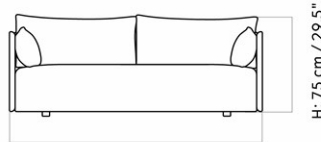

OFFSET LOOSE COVER FOR 2-SEATER

Designed by *Norm Architects*

W: 178 cm / 70.1"

H: 75 cm / 29.5"