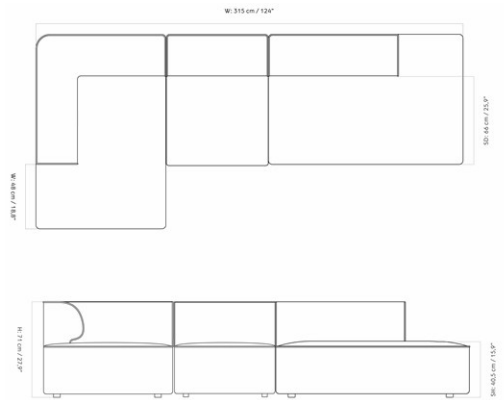

EAVE MODULAR SOFA 96, 3 SEATER, CONFIGURATION 10

Designed by *Norm Architects*

MASTER SKU	9987920PIM		
COLLI	1		
DIMENSIONS	H: 71 cm	W: 315 cm	
	D: 144 cm		
	SH: 40.5 cm	SD: 66 cm	
	AH: 70 cm		

CARE INSTRUCTIONS

Discover our product care guide for comprehensive care instructions.

[Download](#)

DESCRIPTION

Find more information in the dedicated product fact sheet for this product.

RECOMMENDED COMBINATIONS

SKU	VARIANT	INCL. VAT EUR	EXCL. VAT EUR
9987903-000B00ZZ	Safire - Blue, 0012	7.505,00	6.280,18
9987903-000000ZZ	Safire - Black, 0001	7.505,00	6.280,18
9987902-000P01ZZ	Savanna - White, 0202	6.800,00	5.690,24
9987902-000L00ZZ	Moss - Orange, 0022	6.800,00	5.690,24
9987902-000H00ZZ	Moss - White, 0018	6.800,00	5.690,24
9987901-000B00ZZ	Champion - Green, 1-3114-035	5.655,00	4.732,10
9987900-000500ZZ	Audo Bouclé - Dark grey, 16	5.005,00	4.188,18
9987900-000300ZZ	Audo Bouclé - Bordeaux, 08	5.005,00	4.188,18
9987900-000100ZZ	Audo Bouclé - Gold, 06	5.005,00	4.188,18
9987900-000000ZZ	Audo Bouclé - Beige, 02	5.005,00	4.188,18

SPEC OPTIONS

MASTER SKU	VARIANT	INCL. VAT EUR	EXCL. VAT EUR
9987920PIM	Price Category - PC4T <i>Lupo, Dedar</i>	8.170,00	6.836,66