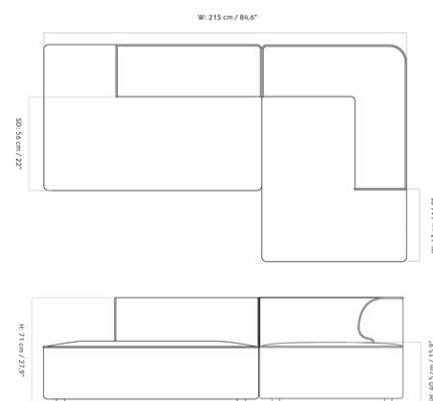

EAVE MODULAR SOFA 86, 2 SEATER, CONFIGURATION 8

Designed by *Norm Architects*

MASTER SKU	9986520PIM
COLLI	1
DIMENSIONS	H: 71 cm W: 215 cm D: 129 cm
	SH: 40.5 cm SD: 56 cm AH: 70 cm

CARE INSTRUCTIONS

Discover our product care guide for comprehensive care instructions.

[Download](#)

DESCRIPTION

Find more information in the dedicated product fact sheet for this product.

RECOMMENDED COMBINATIONS

SKU	VARIANT	INCL. VAT EUR	EXCL. VAT EUR
9986503-000B00ZZ	Safire - Blue, 0012	5.055,00	4.230,02
9986503-000000ZZ	Safire - Black, 0001	5.055,00	4.230,02
9986502-000P01ZZ	Savanna - White, 0202	4.515,00	3.778,15
9986502-000L00ZZ	Moss - Orange, 0022	4.515,00	3.778,15
9986502-000H00ZZ	Moss - White, 0018	4.515,00	3.778,15
9986501-000B00ZZ	Champion - Green, 1-3114-035	3.975,00	3.326,28
9986500-000500ZZ	Audo Bouclé - Dark grey, 16	3.515,00	2.941,35
9986500-000300ZZ	Audo Bouclé - Bordeaux, 08	3.515,00	2.941,35
9986500-000100ZZ	Audo Bouclé - Gold, 06	3.515,00	2.941,35
9986500-000000ZZ	Audo Bouclé - Beige, 02	3.515,00	2.941,35

SPEC OPTIONS

MASTER SKU	VARIANT	INCL. VAT EUR	EXCL. VAT EUR
9986520PIM	Price Category - PC4T <i>Lupo, Dedar</i>	5.595,00	4.681,90