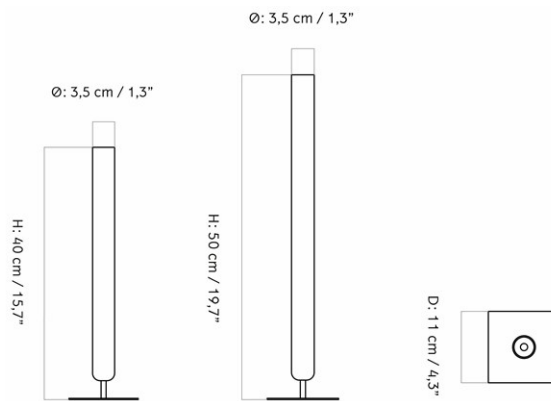

STANCE VASE

Designed by *Colin King Studio LLC*

MASTER SKU
COLLI

4780000PIM
2

CARE INSTRUCTIONS

Discover our product care guide for
comprehensive care instructions.

DESCRIPTION

[Download](#)

Find more information in the dedicated
product fact sheet for this product.

STOCK OPTION

SKU	VARIANT	INCL. VAT EUR	EXCL. VAT EUR
4785859	H50 cm	240,00	200,83
4784859	H40 cm	230,00	192,46