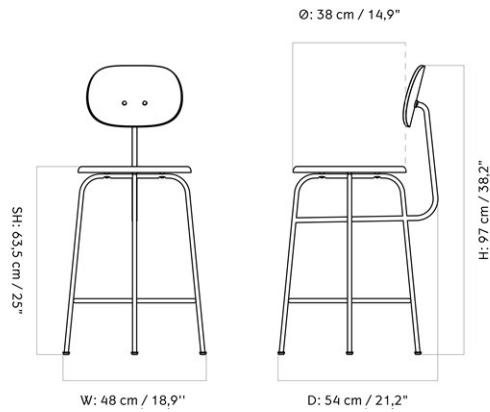

AFTERROOM COUNTER CHAIR PLUS, BLACK BASE, UPHOLSTERED SEAT, VENEER BACK

Designed by *Afteroom*

MASTER SKU	8484000PIM	
COLLI	1	
DIMENSIONS	H: 97 cm	W: 48 cm
	D: 54 cm	
	SH: 64 cm	SD: 34 cm

CARE INSTRUCTIONS

Discover our product care guide for comprehensive care instructions.

[Download](#)

Find more information in the dedicated product fact sheet for this product.

DESCRIPTION

RECOMMENDED COMBINATIONS

SKU	VARIANT	INCL. VAT EUR	EXCL. VAT EUR
8484009-020R00ZZ	Sierra - Black, 1001 - Black - NEW	725,00	606,68
8484009-000100ZZ	Sierra - Stone, 1611 - Natural Oak - NEW	725,00	606,68
8484000-010000ZZ	Audo Bouclé - Beige, 02 - Dark Stained Oak - NEW	630,00	527,18
8484000-000100ZZ	Audo Bouclé - Gold, 06 - Natural Oak - NEW	630,00	527,18

SPEC OPTIONS

MASTER SKU	VARIANT	INCL. VAT EUR	EXCL. VAT EUR
8484000PIM	Price Category - PC0L - NEW <i>Sierra, Camo</i>	725,00	606,68
8484000PIM	Price Category - PC4L - NEW	900,00	753,12
8484000PIM	Price Category - PC3L - NEW	845,00	707,10
8484000PIM	Price Category - PC2L - NEW <i>Dunes, Sørensen / Nuance, Sørensen</i>	790,00	661,07
8484000PIM	Price Category - PC1L - NEW <i>Dakar, Nevotex / Envy, Sørensen / Ultra, Sørensen</i>	765,00	640,15
8484000PIM	Price Category - PC4T - NEW <i>Cabanon Soft, Designers Guild / Grand Mohair, Danish Art Weaving / Lupo, Dedar</i>	790,00	661,07