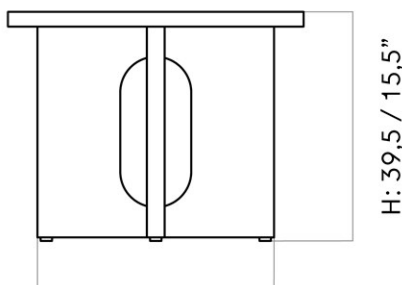

ANDROGYNE SIDE TABLE, Ø50 CM / 19.6"

Designed by *Danielle Siggerud*

W: 35,5 cm / 14"