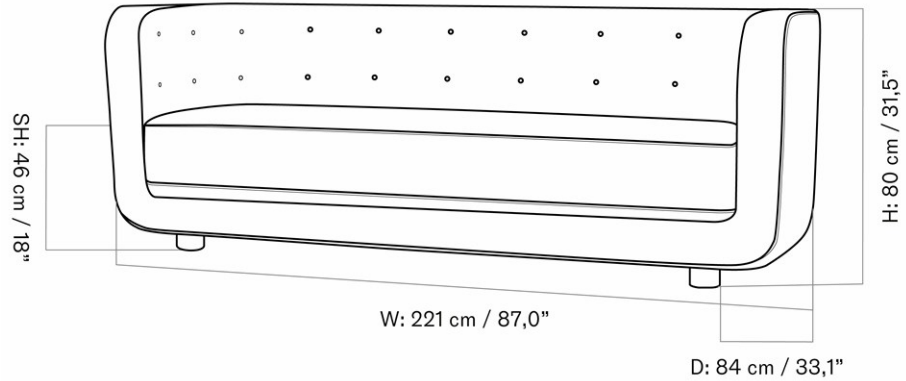

VILHELM SOFA

Designed by *Flemming Lassen*

MASTER SKU	1500700PIM	CARE INSTRUCTIONS	Discover our product care guide for comprehensive care instructions.
COLLI	1		Download
DIMENSIONS	H: 80 cm W: 217 cm	DESCRIPTION	Find more information in the dedicated product fact sheet for this product.
	D: 88 cm		
	SH: 45 cm SD: 60 cm		
	AH: 80 cm		

RECOMMENDED COMBINATIONS

SKU	VARIANT	INCL. VAT EUR	EXCL. VAT EUR
1500704-040D02ZZ	Dark Stained Oak - Grand Mohair - Brown, 1103	8.430,00	7.054,22
1500704-010D02ZZ	Natural Oak - Grand Mohair - Brown, 1103	8.430,00	7.054,22

SPEC OPTIONS

MASTER SKU	VARIANT	INCL. VAT EUR	EXCL. VAT EUR
1500700PIM	Price Category - PC4L	21.450,00	17.949,36
1500700PIM	Price Category - PC3L <i>Sheepskin Curly, Skandilock</i>	19.460,00	16.284,13
1500700PIM	Price Category - PC2L <i>Dunes, Sørensen / Nuance, Sørensen</i>	17.595,00	14.723,50
1500700PIM	Price Category - PC1L <i>Dakar, Nevotex / Envy, Sørensen / Ultra, Sørensen</i>	15.530,00	12.995,50
1500700PIM	Price Category - PC4T <i>Grand Mohair, Danish Art Weaving / Lupo, Dedar</i>	8.430,00	7.054,22
1500700PIM	Price Category - PC3T <i>Arctic, Jab / Safire, Sahco, Kvadrat / Vidar 4, Kvadrat / Zero, Sahco, Kvadrat</i>	7.690,00	6.434,99