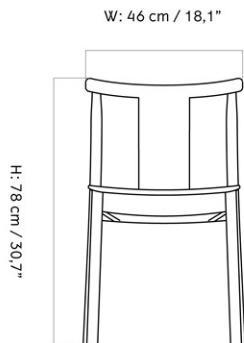

MERKUR DINING CHAIR, OAK SEAT AND BACK

Designed by *Skogstad & Wærnes*

MASTER SKU
COLLI
DIMENSIONS

1300040PIM
1
H: 78 cm   W: 46 cm
D: 52 cm
SH: 46 cm   SD: 42 cm

CARE INSTRUCTIONS

Discover our product care guide for comprehensive care instructions.

[Download](#)

DESCRIPTION

Find more information in the dedicated product fact sheet for this product.

QUICK SHIP

SKU	VARIANT	INCL. VAT EUR	EXCL. VAT EUR
130001	Black	630,00	527,18
130000	Natural oak	630,00	527,18