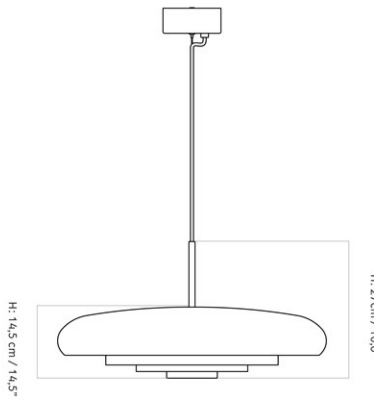

RESONANT PENDANT
Designed by *Bergboms*

MASTER SKU
COLLI

1390000PIM
1

CARE INSTRUCTIONS

Discover our product care guide for comprehensive care instructions.

[Download](#)

DESCRIPTION

Find more information in the dedicated product fact sheet for this product.

STOCK OPTION

SKU	VARIANT	INCL. VAT EUR	EXCL. VAT EUR
1390829	Brass	2.550,00	2.133,84