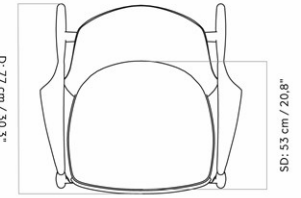

THE SEAL LOUNGE CHAIR, NATURAL OAK BASE, LOW BACK
Designed by *Ib Kofod-Larsen Design*

MASTER SKU	1225000PIM
COLLI	1
DIMENSIONS	H: 73 cm W: 80 cm
	D: 77 cm
	SH: 40 cm SD: 53 cm
	AH: 61 cm

CARE INSTRUCTIONS

Discover our product care guide for comprehensive care instructions.

[Download](#)

DESCRIPTION

Find more information in the dedicated product fact sheet for this product.

RECOMMENDED COMBINATIONS

SKU	VARIANT	INCL. VAT EUR	EXCL. VAT EUR
1225001-000000ZZ	Re-wool - Beige, 0218	5.165,00	4.322,07
1225005-000000ZZ	Dakar - Brown, 0329	5.920,00	4.953,86
1225005-000A00ZZ	Dakar - Black, 0842	5.920,00	4.953,86

SPEC OPTIONS

MASTER SKU	VARIANT	INCL. VAT EUR	EXCL. VAT EUR
1225000PIM	Price Category - PC4L	6.655,00	5.568,90
1225000PIM	Price Category - PC3L	6.350,00	5.313,68
1225000PIM	Price Category - PC4T <i>Grand Mohair, Danish Art Weaving / Lupo, Dedar</i>	5.920,00	4.953,86
1225000PIM	Price Category - PC3T <i>Arctic, Jab / Safire, Sahco, Kvadrat / Vidar 4, Kvadrat / Zero, Sahco, Kvadrat</i>	5.625,00	4.707,00
1225000PIM	Price Category - PC0T <i>Audo Bouclé, Audø</i>	4.965,00	4.154,71
1225000PIM	Price Category - PC2L <i>Dunes, Sørensen / Nuance, Sørensen</i>	6.145,00	5.142,14