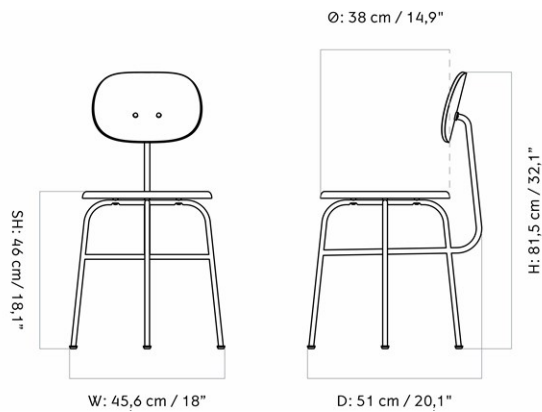

AFTERROOM DINING CHAIR PLUS, BLACK BASE, VENEER SEAT AND BACK

Designed by *Afteroom*

MASTER SKU	8482039PIM
COLLI	1
DIMENSIONS	H: 81 cm W: 45 cm
	D: 50 cm
	SH: 45 cm SD: 34 cm

CARE INSTRUCTIONS

Discover our product care guide for comprehensive care instructions.

[Download](#)

DESCRIPTION

Find more information in the dedicated product fact sheet for this product.

QUICK SHIP

SKU	VARIANT	INCL. VAT EUR	EXCL. VAT EUR
8482849	Dark Stained Oak - NEW	440,00	368,19
8482539	Black - NEW	430,00	359,82
8482039	Natural Oak - NEW	430,00	359,82