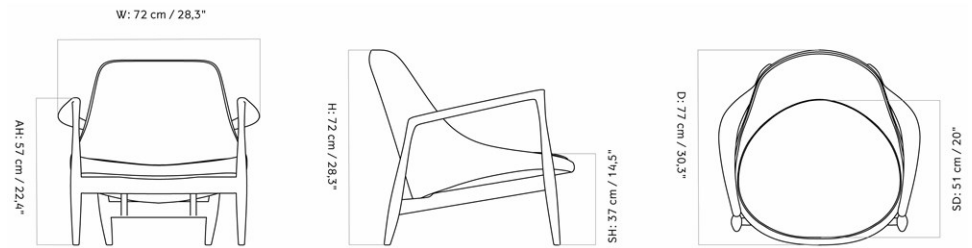

ELIZABETH LOUNGE CHAIR, WALNUT BASE
 Designed by *Ib Kofod-Larsen Design*

MASTER SKU	1208000PIM	
COLLI	1	
DIMENSIONS	H: 72 cm	W: 72 cm
	D: 77 cm	
	SH: 37 cm	SD: 51 cm
	AH: 57 cm	

CARE INSTRUCTIONS

Discover our product care guide for comprehensive care instructions.