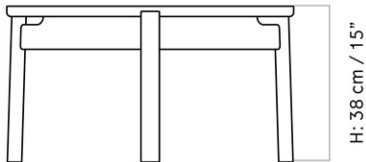

PASSAGE LOUNGE TABLE, Ø70 CM / 28"

Designed by *Kroeyer-Saetter-Lassen*

H: 38 cm / 15"