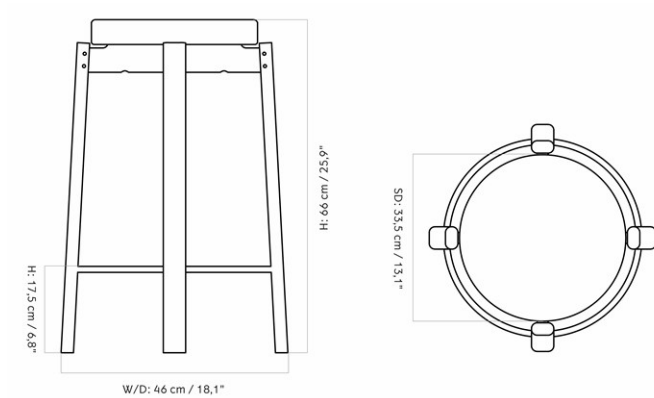

PASSAGE COUNTER STOOL, WALNUT BASE, UPHOLSTERED SEAT, BRASS RING

Designed by *Kroeyer-Saetter-Lassen*

MASTER SKU	1513100PIM	
COLLI	1	
DIMENSIONS	H: 66 cm	W: 46 cm
	D: 46 cm	
	SH: 66 cm	SD: 33.5 cm

CARE INSTRUCTIONS

Discover our product care guide for comprehensive care instructions.

[Download](#)

Find more information in the dedicated product fact sheet for this product.

DESCRIPTION

RECOMMENDED COMBINATIONS

SKU	VARIANT	INCL. VAT EUR	EXCL. VAT EUR
1513100-000100ZZ	Audo Bouclé - Gold, 06 - NEW	925,00	774,04

SPEC OPTIONS

MASTER SKU	VARIANT	INCL. VAT EUR	EXCL. VAT EUR
1513100PIM	Price Category - PC0L - NEW <i>Sierra, Camo</i>	925,00	774,04
1513100PIM	Price Category - PC4L - NEW	1.420,00	1.188,26
1513100PIM	Price Category - PC3L - NEW	1.220,00	1.020,90
1513100PIM	Price Category - PC2L - NEW <i>Dunes, Sørensen / Nuance, Sørensen</i>	1.140,00	953,95
1513100PIM	Price Category - PC1L - NEW <i>Dakar, Nevotex / Envy, Sørensen / Ultra, Sørensen</i>	1.035,00	866,09
1513100PIM	Price Category - PC4T - NEW <i>Cabanon Soft, Designers Guild / Grand Mohair, Danish Art Weaving / Lupo, Dedar</i>	1.220,00	1.020,90
1513100PIM	Price Category - PC3T - NEW <i>Arctic, Jab / Safire, Sahco, Kvadrat / Vidar 4, Kvadrat / Zero, Sahco, Kvadrat</i>	1.165,00	974,87