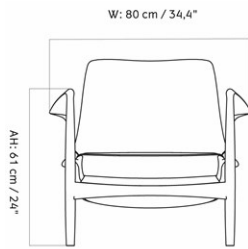

THE SEAL LOUNGE CHAIR, WALNUT BASE, LOW BACK
 Designed by *Ib Kofod-Larsen Design*

MASTER SKU	1226000PIM
COLLI	1
DIMENSIONS	H: 73 cm W: 80 cm
	D: 77 cm
	SH: 40 cm SD: 53 cm
	AH: 61 cm

CARE INSTRUCTIONS

Discover our product care guide for comprehensive care instructions.