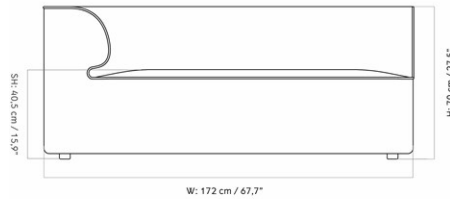

EAVE MODULAR SOFA 86, CORNER, 172

Designed by *Norm Architects*

MASTER SKU
COLLI
DIMENSIONS

9966000PIM
1
H: 71 cm   W: 172 cm
D: 86 cm
SH: 40.5 cm   SD: 56 cm
AH: 70 cm

CARE INSTRUCTIONS

Discover our product care guide for comprehensive care instructions.

[Download](#)

Find more information in the dedicated product fact sheet for this product.

DESCRIPTION

RECOMMENDED COMBINATIONS

SKU	VARIANT	INCL. VAT EUR	EXCL. VAT EUR
9966102-014B05ZZ	Moss - White, 0018 - Right	2.820,00	2.359,78
9966102-004B05ZZ	Safire - White, 0018 - Left	2.820,00	2.359,78
9966103-011Y01ZZ	Safire - Blue, 0012 - Right	3.100,00	2.594,08
9966103-001Y01ZZ	Safire - Blue, 0012 - Left	3.100,00	2.594,08
9966100-010500ZZ	Audo Bouclé - Dark grey, 16 - Right	2.280,00	1.907,90
9966100-010000ZZ	Audo Bouclé - Beige, 02 - Right	2.280,00	1.907,90
9966100-000500ZZ	Audo Bouclé - Dark grey, 16 - Left	2.280,00	1.907,90
9966100-000000ZZ	Audo Bouclé - Beige, 02 - Left	2.280,00	1.907,90
9966103-011N01ZZ	Safire - Black, 0001 - Right	3.100,00	2.594,08
9966103-001N01ZZ	Safire - Black, 0001 - Left	3.100,00	2.594,08
9966102-014F05ZZ	Moss - Orange, 0022 - Right	2.820,00	2.359,78
9966102-012M07ZZ	Savanna - White, 0202 - Right	2.820,00	2.359,78
9966102-004F05ZZ	Moss - Orange, 0022 - Left	2.820,00	2.359,78
9966102-002M07ZZ	Savanna - White, 0202 - Left	2.820,00	2.359,78