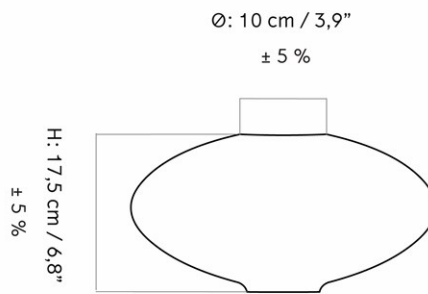

SURROUND VASE

Designed by *Colin King Studio LLC*

MASTER SKU
COLLI

4428939PIM
2

CARE INSTRUCTIONS

Discover our product care guide for
comprehensive care instructions.

[Download](#)

DESCRIPTION

Find more information in the dedicated
product fact sheet for this product.

STOCK OPTION

SKU	VARIANT	INCL. VAT EUR	EXCL. VAT EUR
4428939	Wood	185,00	154,81