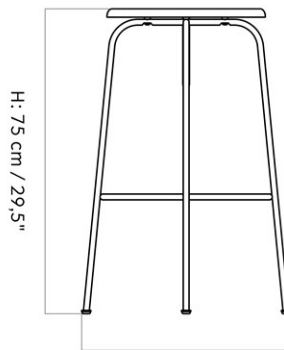

AFTERROOM BAR STOOL, BLACK STEEL BASE, OAK

Designed by *Afteroom*

W: 50 cm / 19,7"