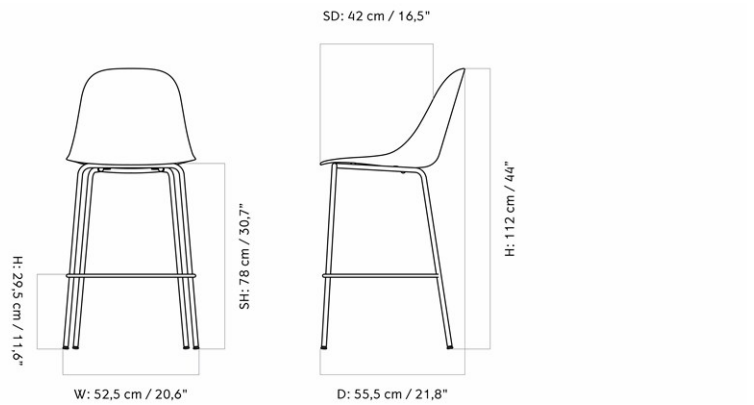

HARBOUR SIDE BAR CHAIR, UPHOLSTERED SHELL

Designed by *Norm Architects*

MASTER SKU	9280000PIM		
COLLI	1		
DIMENSIONS	H: 112 cm	W: 52.5 cm	
	D: 55.5 cm		
	SH: 78 cm	SD: 42 cm	

CARE INSTRUCTIONS

Discover our product care guide for comprehensive care instructions.

[Download](#)

Find more information in the dedicated product fact sheet for this product.

DESCRIPTION

RECOMMENDED COMBINATIONS

SKU	VARIANT	INCL. VAT EUR	EXCL. VAT EUR
9280004-001H00ZZ	Dakar - Black, 0842	1.195,00	999,98
9280004-000600ZZ	Dakar - Antilop, 0311	1.195,00	999,98
9280004-000300ZZ	Dakar - Cognac, 0250	1.195,00	999,98
9280001-009L00ZZ	Champion - Brown, 1-3114-041	740,00	619,23
9280001-000B08ZZ	Remix - Grey, 0233	740,00	619,23

SPEC OPTIONS

MASTER SKU	VARIANT	INCL. VAT EUR	EXCL. VAT EUR
9280000PIM	Price Category - PC0L - NEW <i>Sierra, Camo</i>	1.140,00	953,95
9280000PIM	Price Category - PC0T <i>Audo Bouclé, Audo</i>	645,00	539,74
9280000PIM	Price Category - PC4T <i>Grand Mohair, Danish Art Weaving / Lupo, Dedar</i>	1.220,00	1.020,90
9280000PIM	Price Category - PC4L	2.105,00	1.761,46
9280000PIM	Price Category - PC3L	1.545,00	1.292,86