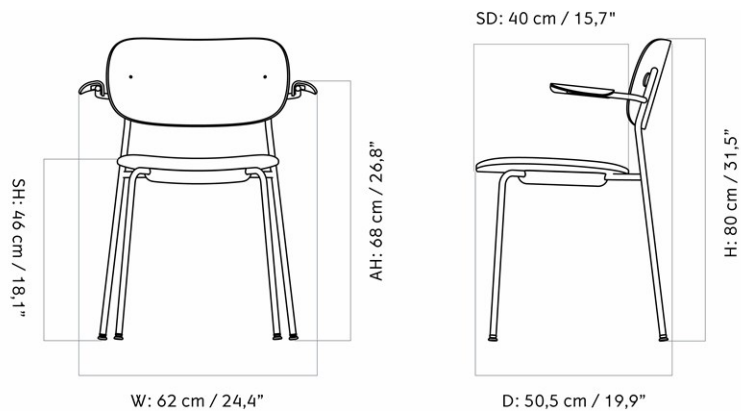

CO DINING CHAIR W/ARMREST, CHROME BASE, UPHOLSTERED SEAT, OAK BACK

Designed by *Norm Architects*

MASTER SKU	1176000PIM		
COLLI	1		
DIMENSIONS	H: 80 cm	W: 62 cm	
	D: 50.5 cm		
	SH: 48 cm	SD: 39.5 cm	
	AH: 68 cm		

CARE INSTRUCTIONS

Discover our product care guide for comprehensive care instructions.

[Download](#)

Find more information in the dedicated product fact sheet for this product.

DESCRIPTION

RECOMMENDED COMBINATIONS

SKU	VARIANT	INCL. VAT EUR	EXCL. VAT EUR
1176009-010D00ZZ	Sierra - Army, 0441 - Dark Stained Oak - NEW	695,00	581,58
1176009-000100ZZ	Sierra - Stone, 1611 - Natural Oak - NEW	695,00	581,58
1176020-020300ZZ	Audo Bouclé - Beige, 02 - Natural Oak - NEW	535,00	447,69

SPEC OPTIONS

MASTER SKU	VARIANT	INCL. VAT EUR	EXCL. VAT EUR
1176000PIM	Price Category - PC0L - NEW <i>Sierra, Camo</i>	695,00	581,58
1176000PIM	Price Category - PC0T <i>Audo Bouclé, Audo</i>	535,00	447,69
1176000PIM	Price Category - PC4T <i>Cabanon Soft, Designers Guild / Grand Mohair, Danish Art Weaving / Lupo, Dedar</i>	910,00	761,49
1176000PIM	Price Category - PC4L	995,00	832,62
1176000PIM	Price Category - PC3L	900,00	753,12
1176000PIM	Price Category - PC2L <i>Dunes, Sørensen / Nuance, Sørensen</i>	830,00	694,54