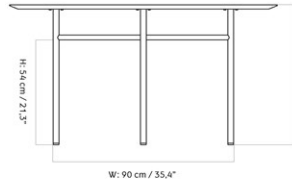

SNAREGADE DINING TABLE, ROUND Ø138 CM / 54"

Designed by *Norm Architects*

MASTER SKU 1150000PIM
COLLI 1
DIMENSIONS H: 73 cm Ø: 138, cm

CARE INSTRUCTIONS

Discover our product care guide for comprehensive care instructions.

[Download](#)

DESCRIPTION

Find more information in the dedicated product fact sheet for this product.

STOCK OPTION

SKU	VARIANT	INCL. VAT EUR	EXCL. VAT EUR
1152849	Black Steel Base - Dark Stained Oak - Round 138 cm	2.135,00	1.786,57
1152539	Black Steel Base - Black Painted Oak Veneer Top - Round 138 cm	1.770,00	1.481,14