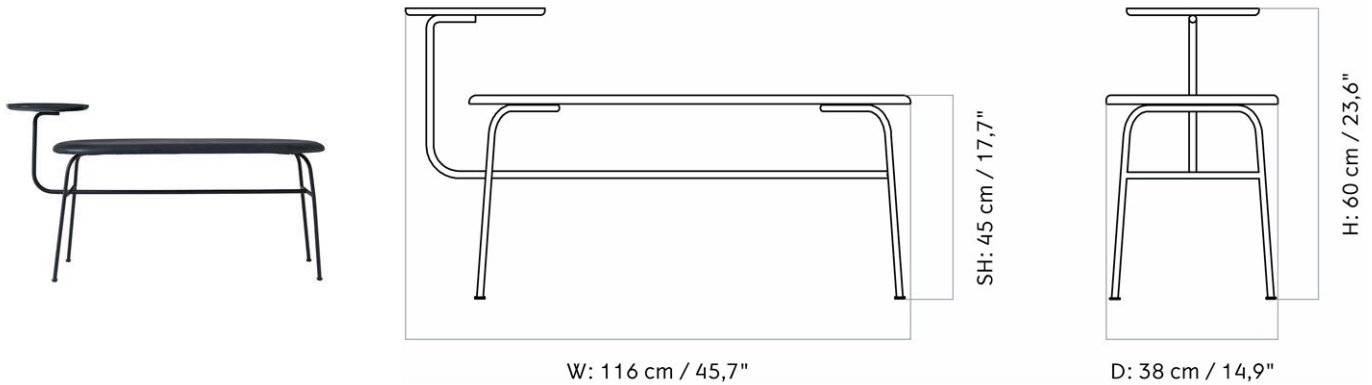

AFTEROOM BENCH

Designed by *Afteroom*

MASTER SKU	8870500PIM	CARE INSTRUCTIONS	Discover our product care guide for comprehensive care instructions.
COLLI	1		Download
DIMENSIONS	H: 60 cm W: 116 cm	DESCRIPTION	Find more information in the dedicated product fact sheet for this product.
	D: 38 cm SH: 45 cm SD: 38 cm		

SPEC OPTIONS

MASTER SKU	VARIANT	INCL. VAT EUR	EXCL. VAT EUR
8870500PIM	Price Category - PC0L - NEW <i>Sierra, Camo</i>	1.315,00	1.100,39
8870500PIM	Price Category - PC0T <i>Audo Bouclé, Audo</i>	925,00	774,04
8870500PIM	Price Category - PC4T <i>Cabanon Soft, Designers Guild / Grand Mohair, Danish Art Weaving / Lupo, Dedar</i>	1.595,00	1.334,70
8870500PIM	Price Category - PC4L	2.280,00	1.907,90
8870500PIM	Price Category - PC3L	1.705,00	1.426,74
8870500PIM	Price Category - PC2L <i>Dunes, Sørensen / Nuance, Sørensen</i>	1.505,00	1.259,38
8870500PIM	Price Category - PC1L <i>Dakar, Nevotex / Envy, Sørensen / Ultra, Sørensen</i>	1.370,00	1.146,42
8870500PIM	Price Category - PC3T <i>Arctic, Jab / Safire, Sahco, Kvadrat / Vidar 4, Kvadrat / Zero, Sahco, Kvadrat</i>	1.490,00	1.246,83
8870500PIM	Price Category - PC2T <i>Canvas 2, Kvadrat / Clay, Sahco, Kvadrat / Fiord, Kvadrat / Hallingdal 65, Kvadrat / Moss, Sahco, Kvadrat / Reflect, Kvadrat / Savanna, Kvadrat / Steelcut Trio 3, Kvadrat</i>	1.300,00	1.087,84