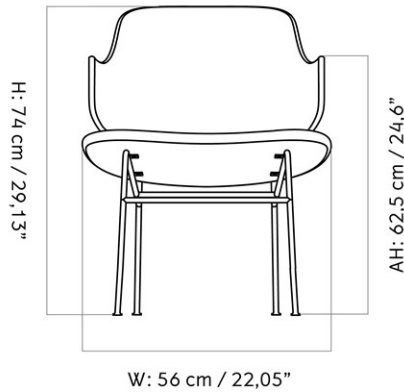

THE PENGUIN LOUNGE CHAIR, UPHOLSTERED SEAT, NATURAL OAK BACK
 Designed by *Ib Kofod-Larsen Design*

MASTER SKU	1202000PIM	
COLLI	1	
DIMENSIONS	H: 74 cm	W: 56 cm
	D: 64 cm	
	SH: 42 cm	SD: 44.5 cm
	AH: 62.5 cm	