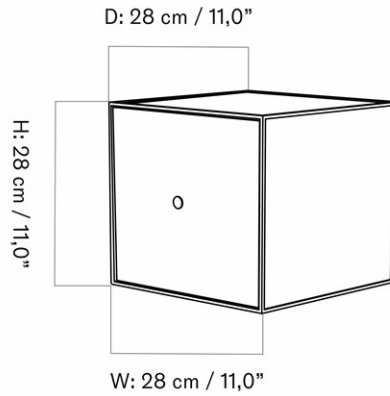

FRAME 35 W/DOOR

Designed by *Mogens Lassen*

MASTER SKU	BL39003PIM	
COLLI	1	
DIMENSIONS	H: 35 cm	W: 35 cm
	D: 35 cm	

CARE INSTRUCTIONS

Discover our product care guide for comprehensive care instructions.

[Download](#)

DESCRIPTION

Find more information in the dedicated product fact sheet for this product.

RECOMMENDED COMBINATIONS

SKU	VARIANT	INCL. VAT EUR	EXCL. VAT EUR
BL40356	Smoked Oak	445,00	372,38
BL40353	Black Stained Ash	445,00	372,38
BL40350	Oak	445,00	372,38
BL39354	Sand	360,00	301,25
BL39353	Fjord	360,00	301,25
BL39352	Light Grey	360,00	301,25
BL39351	Dark Grey	360,00	301,25