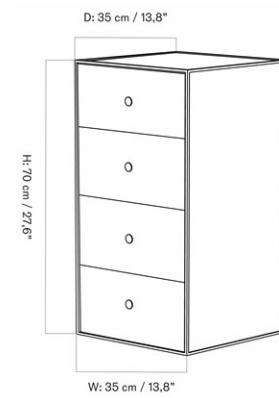

FRAME 70 W/FOUR DRAWERS

Designed by *Mogens Lassen*

MASTER SKU
COLLI
DIMENSIONS

BL39022PIM
1
H: 70 cm   W: 35 cm
D: 35 cm

CARE INSTRUCTIONS

Discover our product care guide for comprehensive care instructions.

DESCRIPTION

[Download](#)

Find more information in the dedicated product fact sheet for this product.

RECOMMENDED COMBINATIONS

SKU	VARIANT	INCL. VAT EUR	EXCL. VAT EUR
BL39834	Sand	657,71	550,37