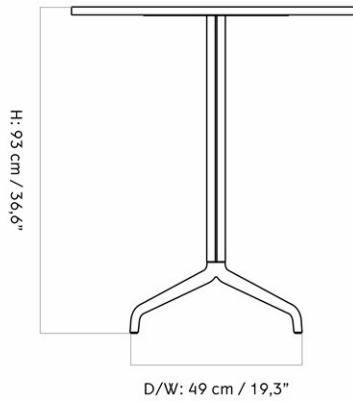

HARBOUR COLUMN COUNTER TABLE, STAR BASE, Ø80 CM / 31.4"

Designed by *Norm Architects*

MASTER SKU	9300003PIM	
COLLI	1	
DIMENSIONS	H: 93 cm	W: 80 cm
	D: 80 cm	
	Ø: 80, cm	

CARE INSTRUCTIONS

Discover our product care guide for comprehensive care instructions.

[Download](#)

Find more information in the dedicated product fact sheet for this product.

DESCRIPTION

RECOMMENDED COMBINATIONS

SKU	VARIANT	INCL. VAT EUR	EXCL. VAT EUR
9332659	Estremoz Marble Off White Top	1.320,00	1.104,58
9332539	Black Painted Oak Top	1.025,00	857,72
9332149	Charcoal Linoleum Top	1.025,00	857,72
9332139	Kunis Breccia Stone Top	1.520,00	1.271,94