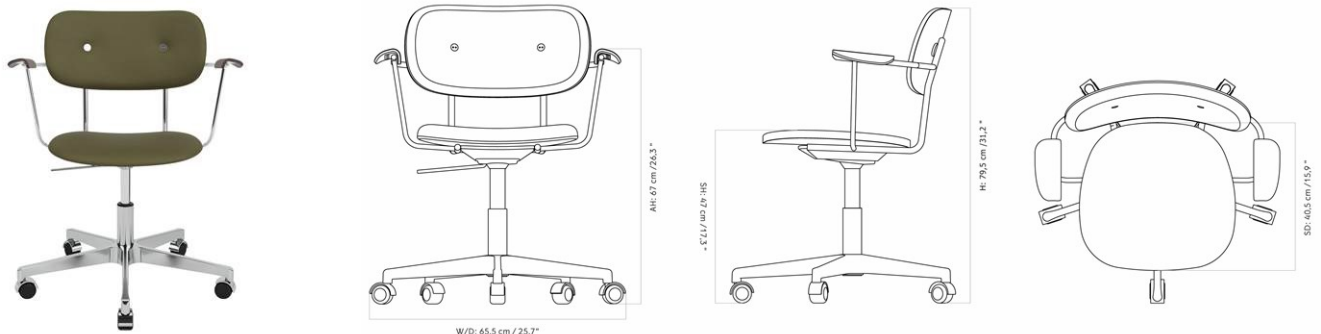

CO TASK CHAIR W/ARMREST, STAR BASE W/CASTERS, POLISHED ALUMINIUM, UPHOLSTERED SEAT AND BACK

Designed by *Norm Architects*

MASTER SKU
COLLI
DIMENSIONS

1510700PIM
1
H: 79.5 cm   W: 65.5 cm
D: 65.5 cm
SH: 47 cm   SD: 40.5 cm
AH: 67 cm

CARE INSTRUCTIONS

Discover our product care guide for comprehensive care instructions.

[Download](#)

The chair comes equipped with hard floor casters and safety brakes as standard. Find more information in the dedicated product fact sheet for this product.

DESCRIPTION

RECOMMENDED COMBINATIONS

SKU	VARIANT	INCL. VAT EUR	EXCL. VAT EUR
1510709-010D00ZZ	Sierra - Army, 0441 - Dark Stained Oak - NEW	1.140,00	953,95
1510700-000000ZZ	Audo Bouclé - Beige, 02 - Natural Oak - NEW	1.125,00	941,40

SPEC OPTIONS

MASTER SKU	VARIANT	INCL. VAT EUR	EXCL. VAT EUR
1510700PIM	Price Category - PC0L - NEW <i>Sierra, Camo</i>	1.140,00	953,95
1510700PIM	Price Category - PC4L - NEW	1.475,00	1.234,28
1510700PIM	Price Category - PC3L - NEW	1.330,00	1.112,94
1510700PIM	Price Category - PC2L - NEW <i>Dunes, Sørensen / Nuance, Sørensen</i>	1.275,00	1.066,92
1510700PIM	Price Category - PC1L - NEW <i>Dakar, Nevotex / Envy, Sørensen / Ultra, Sørensen</i>	1.195,00	999,98
1510700PIM	Price Category - PC4T - NEW <i>Cabanon Soft, Designers Guild / Grand Mohair, Danish Art Weaving / Lupo, Dedar</i>	1.340,00	1.121,31