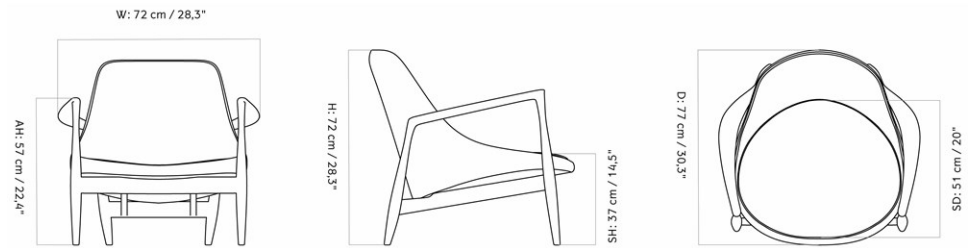

ELIZABETH LOUNGE CHAIR, NATURAL OAK BASE
 Designed by *Ib Kofod-Larsen Design*

MASTER SKU	1207000PIM
COLLI	1
DIMENSIONS	H: 72 cm W: 72 cm
	D: 77 cm
	SH: 37 cm SD: 51 cm
	AH: 57 cm

CARE INSTRUCTIONS
 Discover our product care guide for comprehensive care instructions.
[Download](#)