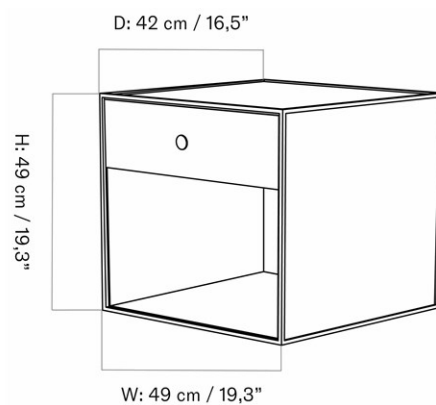

FRAME 49 W/ONE DRAWER

Designed by *Mogens Lassen*

MASTER SKU	BL39012PIM
COLLI	1
DIMENSIONS	H: 49 cm W: 49 cm D: 42 cm

CARE INSTRUCTIONS

Discover our product care guide for comprehensive care instructions.