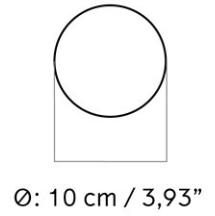

HASHIRA TABLE LAMP, PORTABLE, RAW

Designed by *Norm Architects*

COLLI
DIMENSIONS

1
H: 25.5 cm   Ø: 10, cm

CARE INSTRUCTIONS

Discover our product care guide for comprehensive care instructions.

[Download](#)

DESCRIPTION

Find more information in the dedicated product fact sheet for this product.

SKU

INCL. VAT EUR

EXCL. VAT EUR

1508699Y

190,00

158,99