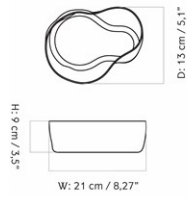

AER VASE, 19