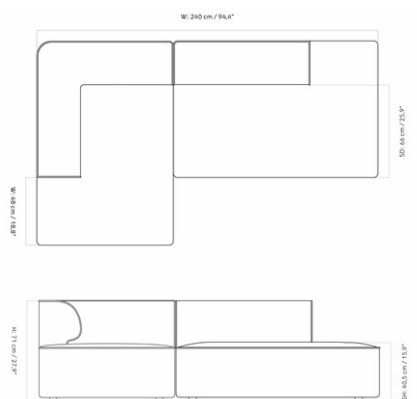

EAVE MODULAR SOFA 96, 2 SEATER, CONFIGURATION 7

Designed by *Norm Architects*

MASTER SKU	9987620PIM	
COLLI	1	
DIMENSIONS	H: 71 cm	W: 240 cm
	D: 144 cm	
	SH: 40.5 cm	SD: 66 cm
	AH: 70 cm	

CARE INSTRUCTIONS

Discover our product care guide for comprehensive care instructions.

[Download](#)

DESCRIPTION

Find more information in the dedicated product fact sheet for this product.

RECOMMENDED COMBINATIONS

SKU	VARIANT	INCL. VAT EUR	EXCL. VAT EUR
9987603-000B00ZZ	Safire - Blue, 0012	5.570,00	4.660,98
9987603-000000ZZ	Safire - Black, 0001	5.570,00	4.660,98
9987602-000P01ZZ	Savanna - White, 0202	5.030,00	4.209,10
9987602-000L00ZZ	Moss - Orange, 0022	5.030,00	4.209,10
9987602-000H00ZZ	Moss - White, 0018	5.030,00	4.209,10
9987601-000B00ZZ	Champion - Green, 1-3114-035	4.490,00	3.757,23
9987600-000500ZZ	Audo Bouclé - Dark grey, 16	4.030,00	3.372,30
9987600-000300ZZ	Audo Bouclé - Bordeaux, 08	4.030,00	3.372,30
9987600-000100ZZ	Audo Bouclé - Gold, 06	4.030,00	3.372,30
9987600-000000ZZ	Audo Bouclé - Beige, 02	4.030,00	3.372,30

SPEC OPTIONS

MASTER SKU	VARIANT	INCL. VAT EUR	EXCL. VAT EUR
9987620PIM	Price Category - PC4T <i>Lupo, Dedar</i>	6.105,00	5.108,66