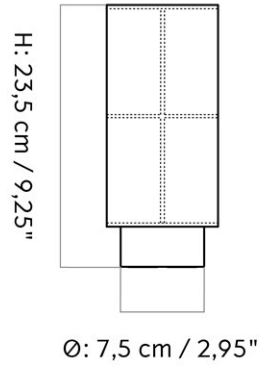

HASHIRA TABLE LAMP, PORTABLE, RAW

Designed by *Norm Architects*

COLLI
DIMENSIONS

1
H: 25.5 cm   Ø: 10, cm

CARE INSTRUCTIONS

Discover our product care guide for comprehensive care instructions.

[Download](#)

DESCRIPTION

Find more information in the dedicated product fact sheet for this product.

SKU

INCL. VAT EUR

EXCL. VAT EUR

1508699Y

190,00

158,99