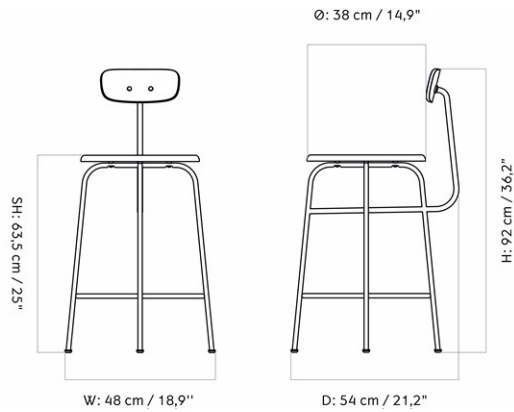

AFTERROOM COUNTER CHAIR, BLACK BASE, VENEER SEAT AND BACK

Designed by *Afteroom*

MASTER SKU	8483039PIM	
COLLI	1	
DIMENSIONS	H: 91 cm	W: 48 cm
	D: 45 cm	
	SH: 63 cm	SD: 34 cm

CARE INSTRUCTIONS

Discover our product care guide for comprehensive care instructions.

[Download](#)

DESCRIPTION

Find more information in the dedicated product fact sheet for this product.

QUICK SHIP

SKU	VARIANT	INCL. VAT EUR	EXCL. VAT EUR
8483849	Black - Dark Stained Oak - NEW	495,00	414,22
8483539	Black - Black - NEW	485,00	405,85
8483039	Black - Natural Oak - NEW	485,00	405,85