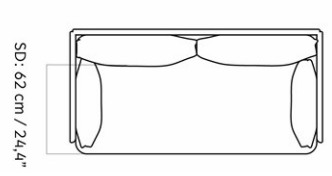

OFFSET SOFA, 2 SEATER

Designed by *Norm Architects*

MASTER SKU	9850000PIM	CARE INSTRUCTIONS	Discover our product care guide for comprehensive care instructions.
COLLI	1		Download
DIMENSIONS	H: 75 cm W: 178 cm D: 90 cm SH: 38 cm SD: 62 cm AH: 65 cm	DESCRIPTION	Find more information in the dedicated product fact sheet for this product.

RECOMMENDED COMBINATIONS

SKU	VARIANT	INCL. VAT EUR	EXCL. VAT EUR
9850020-000300ZZ	Audo Bouclé - Beige, 02	2.550,00	2.133,84
9850020-000200ZZ	Audo Bouclé - Dark grey, 16	2.550,00	2.133,84
9850020-000100ZZ	Audo Bouclé - Bordeaux, 08	2.550,00	2.133,84
9850020-000000ZZ	Audo Bouclé - Gold, 06	2.550,00	2.133,84
9850003-000003ZZ	Safire - Black, 0001	4.255,00	3.560,58
9850002-00GPOGZZ	Moss - Beige, 0019	3.675,00	3.075,24
9850002-00280NZZ	Savanna - White/Cream, 0202	3.675,00	3.075,24

SPEC OPTIONS

MASTER SKU	VARIANT	INCL. VAT EUR	EXCL. VAT EUR
9850000PIM	Price Category - PC0T <i>Audo Bouclé, Audø</i>	2.550,00	2.133,84
9850000PIM	Price Category - PC4T <i>Lupo, Dedar</i>	4.910,00	4.108,69
9850000PIM	Price Category - PC3T <i>Arctic, Jab / Safire, Sahco, Kvadrat / Vidar 4, Kvadrat / Zero, Sahco, Kvadrat</i>	4.255,00	3.560,58