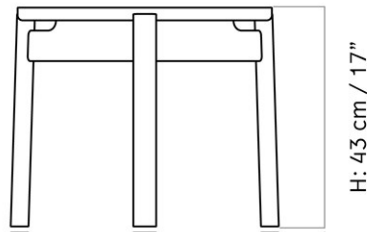

PASSAGE LOUNGE TABLE, Ø50 CM / 20"

Designed by *Kroeyer-Saetter-Lassen*

MASTER SKU
COLLI
DIMENSIONS

9170000PIM
1
H: 43 cm   W: 60 cm
D: 60 cm
Ø: 50, cm

CARE INSTRUCTIONS

Discover our product care guide for comprehensive care instructions.

[Download](#)

Find more information in the dedicated product fact sheet for this product.

DESCRIPTION

STOCK OPTION

SKU	VARIANT	INCL. VAT EUR	EXCL. VAT EUR
9150879	Walnut - NEW	670,00	560,66
9150959	Dark Lacquered Oak	535,00	447,69
9150039	Natural Oak	535,00	447,69