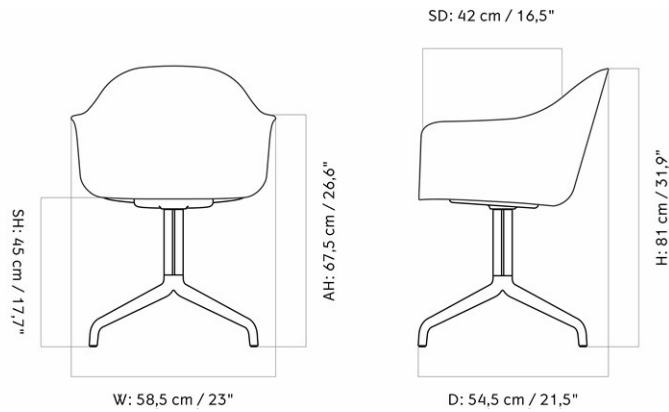

HARBOUR DINING CHAIR, STAR BASE W/SWIVEL, PLASTIC SHELL

Designed by *Norm Architects*

MASTER SKU	9370000PIM	
COLLI	1	
DIMENSIONS	H: 81 cm	W: 58.5 cm
	D: 54.5 cm	
	SH: 45 cm	SD: 42 cm
	AH: 67.5 cm	

CARE INSTRUCTIONS