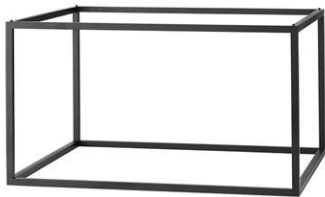

BASE FOR FRAME 49

Designed by *Mogens Lassen*

MASTER SKU	BL39029PIM
COLLI	1
DIMENSIONS	H: 28 cm W: 42 cm D: 49 cm

CARE INSTRUCTIONS

Discover our product care guide for comprehensive care instructions.

[Download](#)

DESCRIPTION

Find more information in the dedicated product fact sheet for this product.

RECOMMENDED COMBINATIONS

SKU	VARIANT	INCL. VAT EUR	EXCL. VAT EUR
BL40700	H28 cm	230,00	192,46