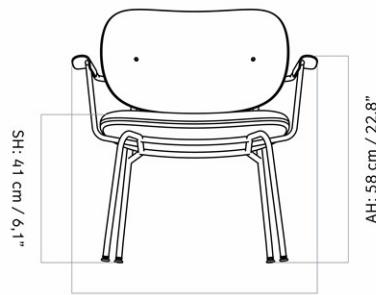

CO LOUNGE CHAIR W/ARMREST, UPHOLSTERED SEAT, OAK BACK

Designed by *Norm Architects*

W: 70 cm / 27,5"

D: 66 cm / 26"

MASTER SKU	1195000PIM
COLLI	1
DIMENSIONS	H: 71 cm
	W: 70 cm
	D: 66 cm
	SH: 41 cm
	SD: 47 cm
	AH: 58 cm