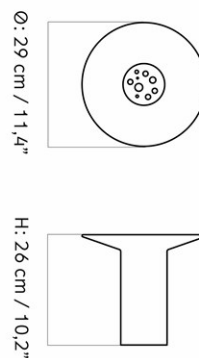

HANA VASE, 26