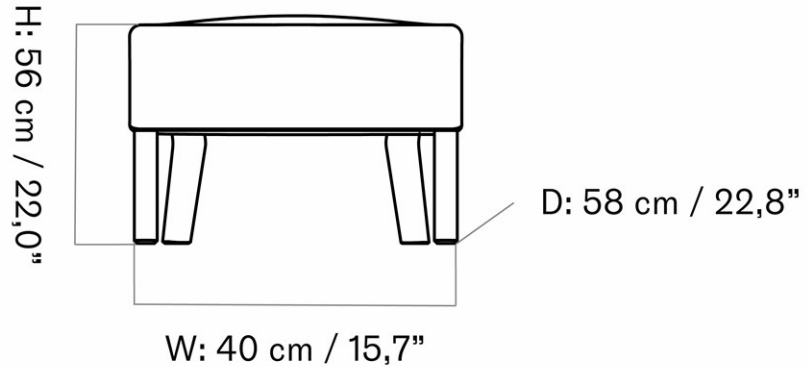

MY OWN CHAIR OTTOMAN, OAK BASE
Designed by *Flemming Lassen*

MASTER SKU	1501000PIM	CARE INSTRUCTIONS	Discover our product care guide for comprehensive care instructions.
COLLI	1	DESCRIPTION	Download
DIMENSIONS	H: 40 cm W: 56 cm D: 58 cm		Find more information in the dedicated product fact sheet for this product.

RECOMMENDED COMBINATIONS

SKU	VARIANT	INCL. VAT EUR	EXCL. VAT EUR
1501007-010E02ZZ	Sheepskin - Moonlight	2.255,00	1.886,98

SPEC OPTIONS

MASTER SKU	VARIANT	INCL. VAT EUR	EXCL. VAT EUR
1501000PIM	Price Category - PC4L	2.470,00	2.066,90
1501000PIM	Price Category - PC3L <i>Sheepskin Curly, Skandilock</i>	2.255,00	1.886,98
1501000PIM	Price Category - PC2L <i>Dunes, Sørensen / Nuance, Sørensen</i>	2.095,00	1.753,10
1501000PIM	Price Category - PC1L <i>Dakar, Nevotex / Envy, Sørensen / Ultra, Sørensen</i>	1.890,00	1.581,55
1501000PIM	Price Category - PC4T <i>Grand Mohair, Danish Art Weaving / Lupo, Dedar</i>	2.025,00	1.694,52
1501000PIM	Price Category - PC3T <i>Arctic, Jab / Safire, Sahco, Kvadrat / Vidar 4, Kvadrat / Zero, Sahco, Kvadrat</i>	1.890,00	1.581,55
1501000PIM	Price Category - PC2T <i>Canvas 2, Kvadrat / Clay, Sahco, Kvadrat / Fiord, Kvadrat / Hallingdal 65, Kvadrat / Moss, Sahco, Kvadrat / Reflect, Kvadrat / Savanna, Kvadrat / Steelcut Trio 3, Kvadrat</i>	1.745,00	1.460,22