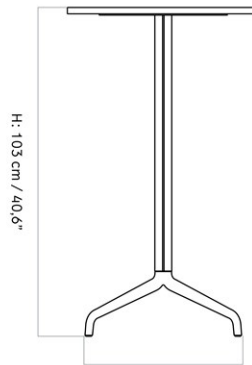

HARBOUR COLUMN BAR TABLE, STAR BASE, 70X60 CM / 28X24"

Designed by *Norm Architects*

H: 103 cm / 40,6"

D/W: 49 cm / 19,3"