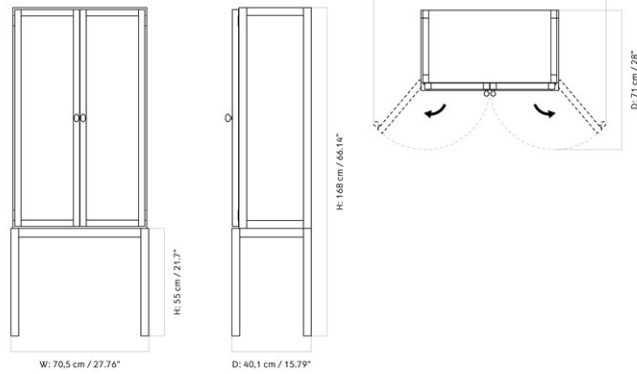

CURIOSITY CABINET

Designed by *Mentze Ottenstein*

MASTER SKU 6511000PIM
COLLI 1
DIMENSIONS W: 70.5 cm D: 40.1 cm

CARE INSTRUCTIONS

Discover our product care guide for comprehensive care instructions.

[Download](#)