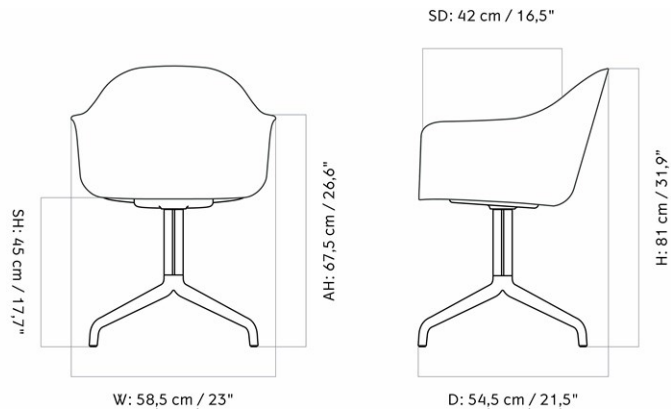

HARBOUR DINING CHAIR, STAR BASE W/RETURN, PLASTIC SHELL

Designed by *Norm Architects*

MASTER SKU	9380000PIM	
COLLI	1	
DIMENSIONS	H: 81 cm	W: 58.5 cm
	D: 54.5 cm	
	SH: 45 cm	SD: 42 cm
	AH: 67.5 cm	

CARE INSTRUCTIONS