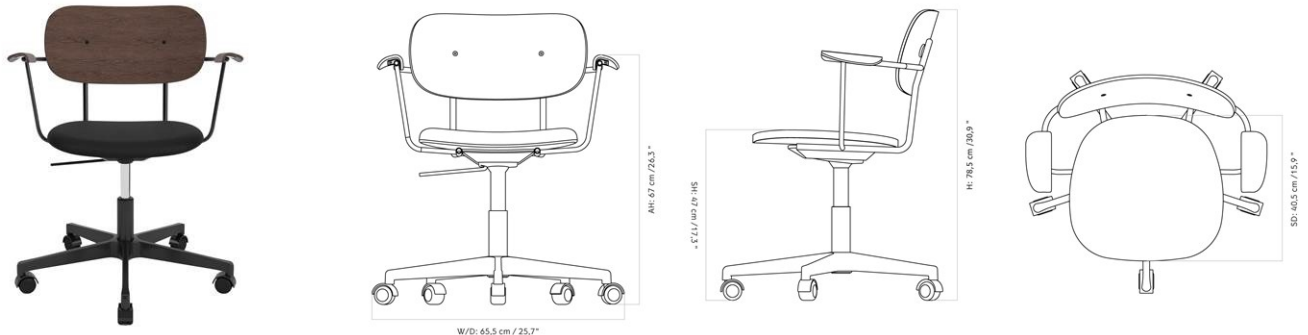

CO TASK CHAIR W/ARMREST, STAR BASE W/CASTERS, BLACK ALUMINIUM, UPHOLSTERED SEAT

Designed by *Norm Architects*

MASTER SKU	1510200PIM
COLLI	1
DIMENSIONS	H: 79.5 cm W: 65.5 cm
	D: 65.5 cm
	SH: 47 cm SD: 40.5 cm
	AH: 67 cm

CARE INSTRUCTIONS

Discover our product care guide for comprehensive care instructions.

[Download](#)

The chair comes equipped with hard floor casters and safety brakes as standard. Find more information in the dedicated product fact sheet for this product.

DESCRIPTION

RECOMMENDED COMBINATIONS

SKU	VARIANT	INCL. VAT EUR	EXCL. VAT EUR
1510201-020300ZZ	Re-wool - Black, 0198 - Black Oak	995,00	832,62
1510209-010R00ZZ	Sierra - Black, 1001 - Dark Stained Oak - NEW	965,00	807,51

SPEC OPTIONS

MASTER SKU	VARIANT	INCL. VAT EUR	EXCL. VAT EUR
1510200PIM	Price Category - PC0L - NEW <i>Sierra, Camo</i>	965,00	807,51
1510200PIM	Price Category - PC4L - NEW	1.165,00	974,87
1510200PIM	Price Category - PC3L - NEW	1.115,00	933,03
1510200PIM	Price Category - PC2L - NEW <i>Dunes, Sørensen / Nuance, Sørensen</i>	1.075,00	899,56
1510200PIM	Price Category - PC1L - NEW <i>Dakar, Nevotex / Envy, Sørensen / Ultra, Sørensen</i>	1.020,00	853,54
1510200PIM	Price Category - PC4T - NEW <i>Cabanon Soft, Designers Guild / Grand Mohair, Danish Art Weaving / Lupo, Dedar</i>	1.140,00	953,95