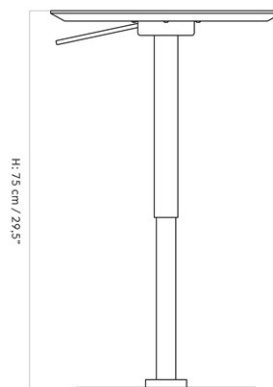

BRANCH SIDE TABLE

Designed by *Norm Architects*

MASTER SKU
COLLI
DIMENSIONS

1105800PIM
1
H: 75 cm   W: 45 cm
D: 45 cm
Ø: 45, cm

CARE INSTRUCTIONS

Discover our product care guide for comprehensive care instructions.

[Download](#)

DESCRIPTION

Find more information in the dedicated product fact sheet for this product.

STOCK OPTION

SKU	VARIANT	INCL. VAT EUR	EXCL. VAT EUR
1105849	Dark Stained Oak - NEW	535,00	447,69
1105539	Linoleum Charcoal - NEW	605,00	506,26