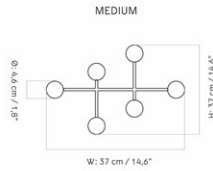

AFTERROOM COAT HANGER

Designed by *Afteroom*

MASTER SKU
COLLI

890000PIM
2-4

CARE INSTRUCTIONS

Discover our product care guide for comprehensive care instructions.

[Download](#)

DESCRIPTION

Find more information in the dedicated product fact sheet for this product.

STOCK OPTION

SKU	VARIANT	COLLI	INCL. VAT EUR	EXCL. VAT EUR
8920539	Large - Black - NEW	2	175,00	146,44
8910579	Small - Black/Brass	4	80,00	66,94
8910539	Small - Black	4	80,00	66,94
8900639	Medium - White	2	135,00	112,97
8900579	Medium - Black/Brass	2	135,00	112,97
8900539	Medium - Black	2	135,00	112,97