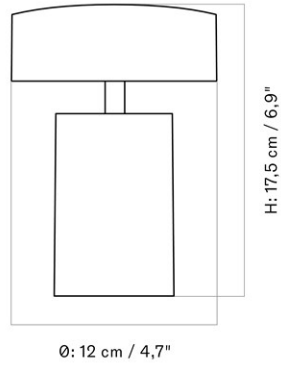

COLUMN TABLE LAMP

Designed by *Norm Architects*

MASTER SKU
COLLI

1881000PIM
2

CARE INSTRUCTIONS

Discover our product care guide for comprehensive care instructions.

[Download](#)

DESCRIPTION

Find more information in the dedicated product fact sheet for this product.

STOCK OPTION

SKU	VARIANT	INCL. VAT EUR	EXCL. VAT EUR
1881869Y	Bronze	200,00	167,36
1881039Y	Aluminum	200,00	167,36