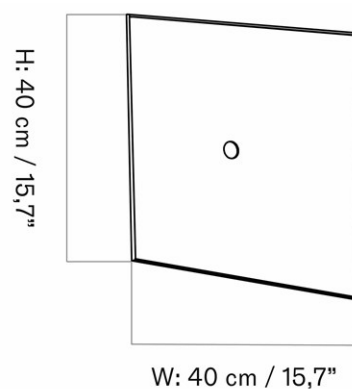

DOOR FOR FRAME 42

Designed by *Mogens Lassen*

MASTER SKU	BL39024PIM
COLLI	1
DIMENSIONS	H: 40 cm W: 40 cm D: 1 cm

CARE INSTRUCTIONS	Discover our product care guide for comprehensive care instructions. Download
DESCRIPTION	Find more information in the dedicated product fact sheet for this product.

RECOMMENDED COMBINATIONS

SKU	VARIANT	INCL. VAT EUR	EXCL. VAT EUR
BL39766	Sand	65,00	54,39
BL39765	Fjord	80,00	66,94
BL39764	Light Grey	80,00	66,94
BL39763	Dark Grey	80,00	66,94