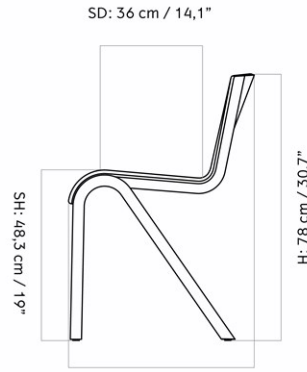

SH: 48,3 cm / 19"

SD: 36 cm / 14,1"

D: 50 cm / 19,7"

H: 78 cm / 30,7"

SW: 41,5 cm / 16,4"

MASTER SKU	8201000PIM		
COLLI	1		
DIMENSIONS	H: 78 cm	W: 47.5 cm	
	D: 50 cm		
	SH: 47.3 cm	SD: 36 cm	

CARE INSTRUCTIONS

Discover our product care guide for comprehensive care instructions.

[Download](#)

Find more information in the dedicated product fact sheet for this product.

DESCRIPTION

RECOMMENDED COMBINATIONS

SKU	VARIANT	INCL. VAT EUR	EXCL. VAT EUR
8201101-020U00ZZ	Red stained oak - Dakar - Black, 0842	630,00	527,18
8201101-040U00ZZ	Black painted oak - Dakar - Black, 0842	630,00	527,18
8201002-044B00ZZ	Black painted oak - Hallingdal - Green, 0370	590,00	493,71
8201000-050100ZZ	Black painted oak - Audo Bouclé - Gold, 06	455,00	380,74
8201101-000000ZZ	Natural Oak - Dakar - Cognac, 0250	630,00	527,18
8201002-020101ZZ	Red stained oak - Canvas - Brown, 0356	590,00	493,71
8201002-000000ZZ	Natural Oak - Hallingdal - Beige, 0200	590,00	493,71
8201000-030000ZZ	Red stained oak - Audo Bouclé - Beige, 02	455,00	380,74
8201000-020000ZZ	Natural Oak - Audo Bouclé - Beige, 02	455,00	380,74

SPEC OPTIONS

MASTER SKU	VARIANT	INCL. VAT EUR	EXCL. VAT EUR
8201000PIM	Price Category - PC0L - NEW	765,00	640,15
8201000PIM	Price Category - PC4L	980,00	820,06
8201000PIM	Price Category - PC3L	805,00	673,62