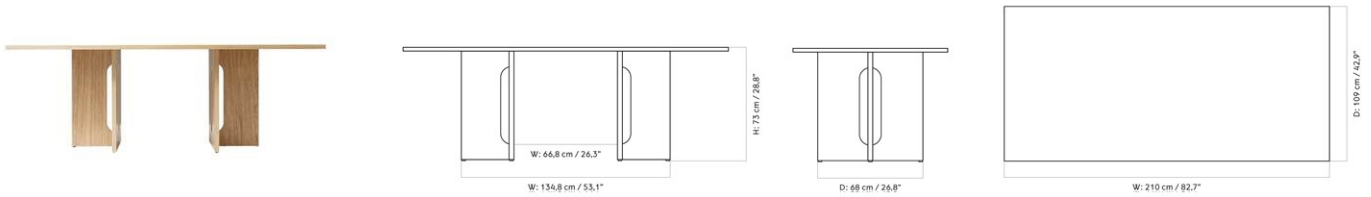

ANDROGYNE DINING TABLE RECTANGULAR, L210 CM

Designed by *Danielle Siggerud*

MASTER SKU	1185000PIM
COLLI	1
DIMENSIONS	H: 73.5 cm W: 210 cm D: 109 cm

CARE INSTRUCTIONS

Discover our product care guide for comprehensive care instructions.

[Download](#)

Find more information in the dedicated product fact sheet for this product.

DESCRIPTION

STOCK OPTION

SKU	VARIANT	INCL. VAT EUR	EXCL. VAT EUR
1185849	Dark Stained Oak	3.865,00	3.234,23
1185019	Natural Oak	3.880,00	3.246,78