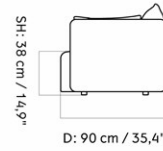

OFFSET LOOSE COVER FOR 3- SEATER

Designed by *Norm Architects*

MASTER SKU
COLLI
DIMENSIONS

9852012PIM
1
H: 59 cm   W: 228 cm
D: 90 cm
SH: 38 cm

CARE INSTRUCTIONS

Discover our product care guide for comprehensive care instructions.

[Download](#)

DESCRIPTION

Find more information in the dedicated product fact sheet for this product.

RECOMMENDED COMBINATIONS

SKU	VARIANT	INCL. VAT EUR	EXCL. VAT EUR
9854012	Cover For 3-Seater - Cotlin, Poppy Seed	1.100,00	920,48
9854011	Cover For 3-Seater - Cotlin, Wheat	1.100,00	920,48
9854010	Cover For 3-Seater - Cotlin, Oat	1.100,00	920,48