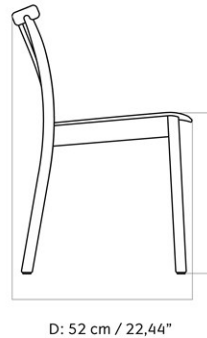

MERKUR DINING CHAIR, NATURAL OAK BASE AND BACK, UPHOLSTERED SEAT

Designed by *Skogstad & Wærnes*

MASTER SKU	1301000PIM		
COLLI	1		
DIMENSIONS	H: 78 cm	W: 46 cm	
	D: 52 cm		
	SH: 46 cm	SD: 42 cm	

CARE INSTRUCTIONS

Discover our product care guide for comprehensive care instructions.

[Download](#)

DESCRIPTION

Find more information in the dedicated product fact sheet for this product.

RECOMMENDED COMBINATIONS

SKU	VARIANT	INCL. VAT EUR	EXCL. VAT EUR
1301005-000300ZZ	Dakar - Cognac, 0250	940,00	786,59
1301002-003G04ZZ	Hallingdal - Beige, 0200	870,00	728,02
1301000-000000ZZ	Audo Bouclé - Gold, 06	740,00	619,23

SPEC OPTIONS

MASTER SKU	VARIANT	INCL. VAT EUR	EXCL. VAT EUR
1301000PIM	Price Category - PC0L - NEW <i>Sierra, Camo</i>	885,00	740,57
1301000PIM	Price Category - PC4L	1.205,00	1.008,34
1301000PIM	Price Category - PC3L	1.060,00	887,01
1301000PIM	Price Category - PC2L <i>Dunes, Sørensen / Nuance, Sørensen</i>	965,00	807,51
1301000PIM	Price Category - PC1L <i>Dakar, Nevotex / Envy, Sørensen / Ultra, Sørensen</i>	940,00	786,59
1301000PIM	Price Category - PC4T <i>Cabanon Soft, Designers Guild / Grand Mohair, Danish Art Weaving / Lupo, Dedar</i>	1.035,00	866,09