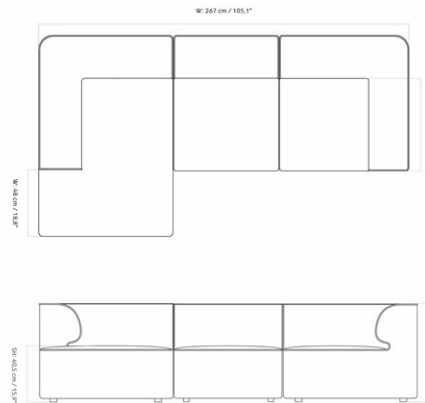

FURNITURE

Seating

MODULAR SOFAS

EAVE MODULAR SOFA 96, 3 SEATER, CONFIGURATION 12

Designed by *Norm Architects*

MASTER SKU	9988120PIM	
COLLI	1	
DIMENSIONS	H: 71 cm	W: 267 cm
	D: 144 cm	
	SH: 40.5 cm	SD: 66 cm
	AH: 70 cm	