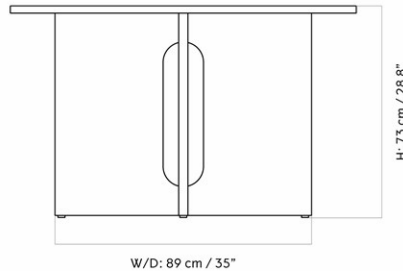

ANDROGYNE DINING TABLE ROUND, Ø120 CM / 47"

Designed by *Danielle Siggerud*

MASTER SKU
COLLI
DIMENSIONS

1183000PIM
1
H: 73 cm   W: 120 cm
D: 120 cm
Ø: 120, cm

CARE INSTRUCTIONS

Discover our product care guide for comprehensive care instructions.

[Download](#)

Find more information in the dedicated product fact sheet for this product.

DESCRIPTION

STOCK OPTION

SKU	VARIANT	INCL. VAT EUR	EXCL. VAT EUR
1183819	Dark Stained Oak - Kunis Breccia Stone	4.010,00	3.355,57
1183019	Natural Oak - Kunis Breccia Stone	4.010,00	3.355,57
1183849	Dark Stained Oak - Dark stained oak	3.445,00	2.882,78
1183039	Natural Oak - Natural Oak	3.445,00	2.882,78