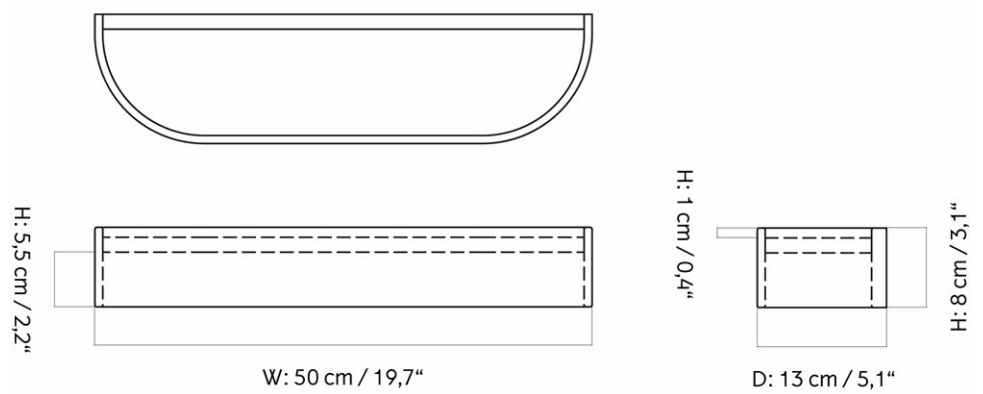

EPOCH SHELF, 50

Designed by *Nina Bruun*

MASTER SKU
COLLI
DIMENSIONS

6200000PIM
2
H: 8 cm   W: 50 cm
D: 13 cm

CARE INSTRUCTIONS

Discover our product care guide for comprehensive care instructions.

[Download](#)

DESCRIPTION

Find more information in the dedicated product fact sheet for this product.

STOCK OPTION

SKU	VARIANT	INCL. VAT EUR	EXCL. VAT EUR
6205849	Dark Stained Oak	185,00	154,81
6205039	Natural Oak	185,00	154,81