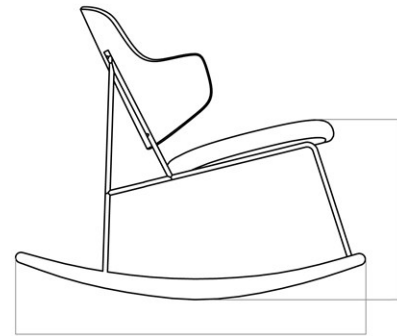

SH: 42 cm / 16,54"

D: 85 cm / 33,46"

MASTER SKU	1206000PIM	
COLLI	0-1	
DIMENSIONS	H: 73 cm	W: 55 cm
	D: 85 cm	
	SH: 42 cm	SD: 44.5 cm
	AH: 63 cm	

CARE INSTRUCTIONS

Discover our product care guide for comprehensive care instructions.

[Download](#)

Find more information in the dedicated product fact sheet for this product.

DESCRIPTION

RECOMMENDED COMBINATIONS

SKU	VARIANT	COLLI	INCL. VAT EUR	EXCL. VAT EUR
1206026-00ZZZZZZ	Oiled Walnut - Walnut	0	1.060,00	887,01
1206005-000200ZZ	Dakar - Black, 0842 - Oiled Walnut	1	1.530,00	1.280,30
1206005-000100ZZ	Dakar - Brown, 0329 - Oiled Walnut	1	1.530,00	1.280,30
1206005-000000ZZ	Dakar - Cognac, 0250 - Oiled Walnut	1	1.530,00	1.280,30
1206002-000100ZZ	Hallingdal - Red, 0600 - Oiled Walnut	1	1.380,00	1.154,78
1206002-000000ZZ	Hallingdal - Grey, 0110 - Oiled Walnut	1	1.380,00	1.154,78
1206001-000100ZZ	Re-wool - Yellow/Ochre, 0448 - Oiled Walnut	1	1.330,00	1.112,94
1206001-000000ZZ	Re-wool - Beige, 0218 - Oiled Walnut	1	1.330,00	1.112,94

SPEC OPTIONS

MASTER SKU	VARIANT	COLLI	INCL. VAT EUR	EXCL. VAT EUR
1206000PIM	Price Category - PC4L	1	2.160,00	1.807,49
1206000PIM	Price Category - PC3L	1	1.960,00	1.640,13
1206000PIM	Price Category - PC4T <i>Grand Mohair, Danish Art Weaving / Lupo, Dedar</i>	1	1.460,00	1.221,73