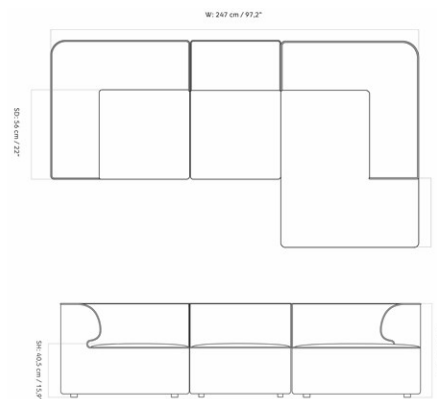

EAVE MODULAR SOFA 86, 3 SEATER, CONFIGURATION 11

Designed by *Norm Architects*

MASTER SKU	9986820PIM
COLLI	1
DIMENSIONS	H: 71 cm W: 247 cm D: 129 cm
	SH: 40.5 cm SD: 56 cm AH: 70 cm

CARE INSTRUCTIONS

Discover our product care guide for comprehensive care instructions.

[Download](#)

DESCRIPTION

Find more information in the dedicated product fact sheet for this product.

RECOMMENDED COMBINATIONS

SKU	VARIANT	INCL. VAT EUR	EXCL. VAT EUR
9986803-000B00ZZ	Safire - Blue, 0012	6.965,00	5.828,31
9986803-000000ZZ	Safire - Black, 0001	6.965,00	5.828,31
9986802-000P01ZZ	Savanna - White, 0202	6.260,00	5.238,37
9986802-000L00ZZ	Moss - Orange, 0022	6.260,00	5.238,37
9986802-000H00ZZ	Moss - White, 0018	6.260,00	5.238,37
9986801-000B00ZZ	Champion - Green, 1-3114-035	5.170,00	4.326,26
9986800-000500ZZ	Audo Bouclé - Dark grey, 16	4.515,00	3.778,15
9986800-000300ZZ	Audo Bouclé - Bordeaux, 08	4.515,00	3.778,15
9986800-000100ZZ	Audo Bouclé - Gold, 06	4.515,00	3.778,15
9986800-000000ZZ	Audo Bouclé - Beige, 02	4.515,00	3.778,15

SPEC OPTIONS

MASTER SKU	VARIANT	INCL. VAT EUR	EXCL. VAT EUR
9986820PIM	Price Category - PC4T <i>Lupo, Dedar</i>	7.635,00	6.388,97