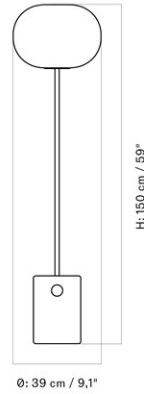

JWDA FLOOR LAMP

Designed by *Jonas Wagell*

MASTER SKU
COLLI
DIMENSIONS

1840000PIM
1
H: 150 cm   Ø: 39, cm

CARE INSTRUCTIONS

Discover our product care guide for comprehensive care instructions.

[Download](#)

DESCRIPTION

Find more information in the dedicated product fact sheet for this product.

STOCK OPTION

SKU	VARIANT	INCL. VAT EUR	EXCL. VAT EUR
1840639	Carrara Marble / Bronzed Brass	1.610,00	1.347,25
1840619	Travertine / Brushed Brass	1.610,00	1.347,25