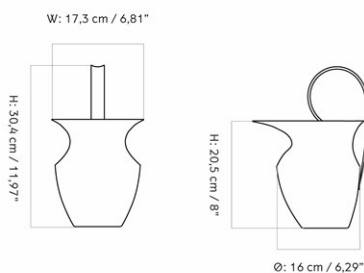

STOCK OPTION

SKU	VARIANT	INCL. VAT EUR	EXCL. VAT EUR
4481949	H29 cm - Smoke	65,00	54,39
4480002	H26 cm - Clear	60,00	50,21

ETRUSCAN PITCHER COLLECTION

Designed by *Mathias & Alexander*

ETRUSCAN 30

ETRUSCAN 33