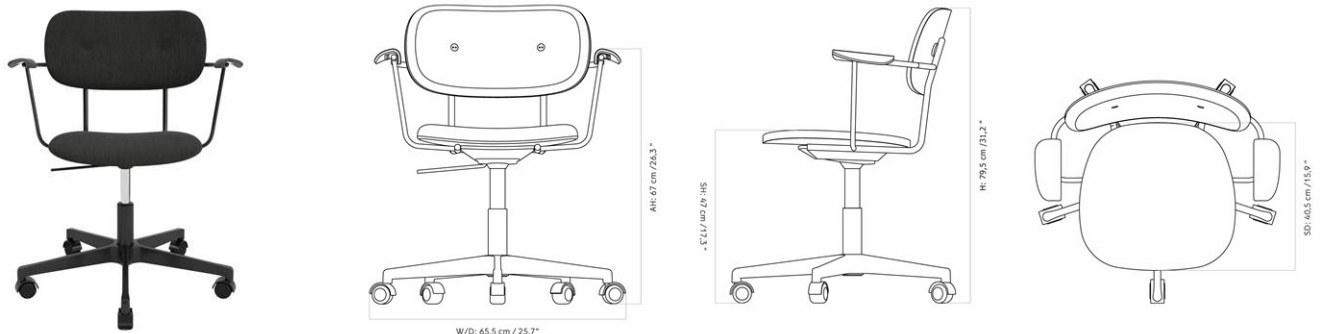

CO TASK CHAIR W/ARMREST, STAR BASE W/CASTERS, BLACK ALUMINIUM, UPHOLSTERED SEAT AND BACK

Designed by *Norm Architects*

MASTER SKU	1510600PIM	CARE INSTRUCTIONS	Discover our product care guide for comprehensive care instructions.
COLLI	1		Download
DIMENSIONS	H: 79.5 cm D: 65.5 cm SH: 47 cm AH: 67 cm	W: 65.5 cm SD: 40.5 cm	The chair comes equipped with hard floor casters and safety brakes as standard. Find more information in the dedicated product fact sheet for this product.
		DESCRIPTION	

RECOMMENDED COMBINATIONS

SKU	VARIANT	INCL. VAT EUR	EXCL. VAT EUR
1510609-010R00ZZ	Sierra - Black, 1001 - Dark Stained Oak - NEW	1.000,00	836,80
1510601-020300ZZ	Re-wool - Black, 0198 - Black Oak - NEW	1.035,00	866,09

SPEC OPTIONS

MASTER SKU	VARIANT	INCL. VAT EUR	EXCL. VAT EUR
1510600PIM	Price Category - PC0L - NEW <i>Sierra, Camo</i>	1.000,00	836,80
1510600PIM	Price Category - PC4L - NEW	1.340,00	1.121,31
1510600PIM	Price Category - PC3L - NEW	1.205,00	1.008,34
1510600PIM	Price Category - PC2L - NEW <i>Dunes, Sørensen / Nuance, Sørensen</i>	1.155,00	966,50
1510600PIM	Price Category - PC1L - NEW <i>Dakar, Nevotex / Envy, Sørensen / Ultra, Sørensen</i>	1.075,00	899,56
1510600PIM	Price Category - PC4T - NEW <i>Cabanon Soft, Designers Guild / Grand Mohair, Danish Art Weaving / Lupo, Dedar</i>	1.195,00	999,98