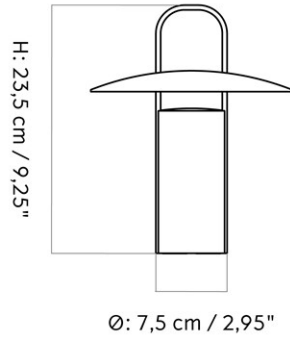

RAY TABLE LAMP

Designed by *Daniel Schofield*

MASTER SKU
COLLI

1890000PIM
1

CARE INSTRUCTIONS

Discover our product care guide for
comprehensive care instructions.

[Download](#)

DESCRIPTION

Find more information in the dedicated
product fact sheet for this product.

STOCK OPTION

SKU	VARIANT	INCL. VAT EUR	EXCL. VAT EUR
1890539Y	Black	270,00	225,94
1890469Y	Dusty Green	270,00	225,94