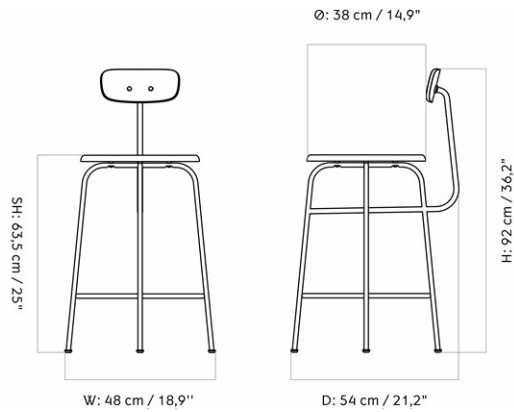

AFTERROOM COUNTER CHAIR, BLACK BASE, UPHOLSTERED SEAT, VENEER BACK

Designed by *Afteroom*

MASTER SKU	8483000PIM	
COLLI	1	
DIMENSIONS	H: 91 cm	W: 48 cm
	D: 54 cm	
	SH: 64 cm	SD: 34 cm

CARE INSTRUCTIONS

Discover our product care guide for comprehensive care instructions.

[Download](#)

Find more information in the dedicated product fact sheet for this product.

DESCRIPTION

RECOMMENDED COMBINATIONS

SKU	VARIANT	INCL. VAT EUR	EXCL. VAT EUR
8483009-020R00ZZ	Sierra - Black, 1001 - Black - NEW	725,00	606,68
8483009-000100ZZ	Sierra - Stone, 1611 - Natural Oak - NEW	725,00	606,68
8483000-010000ZZ	Audo Bouclé - Beige, 02 - Dark Stained Oak - NEW	630,00	527,18
8483000-000100ZZ	Audo Bouclé - Gold, 06 - Natural Oak - NEW	630,00	527,18

SPEC OPTIONS

MASTER SKU	VARIANT	INCL. VAT EUR	EXCL. VAT EUR
8483000PIM	Price Category - PC0L - NEW <i>Sierra, Camo</i>	725,00	606,68
8483000PIM	Price Category - PC4L - NEW	925,00	774,04
8483000PIM	Price Category - PC3L - NEW	885,00	740,57
8483000PIM	Price Category - PC2L - NEW <i>Dunes, Sørensen / Nuance, Sørensen</i>	845,00	707,10
8483000PIM	Price Category - PC1L - NEW <i>Dakar, Nevotex / Envy, Sørensen / Ultra, Sørensen</i>	790,00	661,07
8483000PIM	Price Category - PC4T - NEW <i>Cabanon Soft, Designers Guild / Grand Mohair, Danish Art Weaving / Lupo, Dedar</i>	780,00	652,70