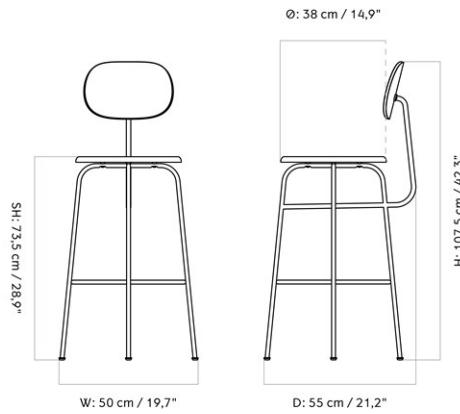

AFTERROOM BAR CHAIR PLUS, BLACK BASE, UPHOLSTERED SEAT AND BACK

Designed by *Afteroom*

MASTER SKU	9450000PIM	
COLLI	1	
DIMENSIONS	H: 107.5 cm	W: 50 cm
	D: 55 cm	
	SH: 75 cm	SD: 34 cm

CARE INSTRUCTIONS

Discover our product care guide for comprehensive care instructions.