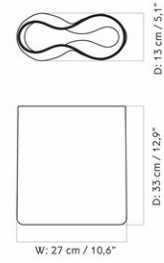

AER COLLECTION

Designed by *Gabriel Tan*

AER BOWL

AER VASE, 19

AER VASE, 33

MASTER SKU 4730000PIM
COLLI 1-2

CARE INSTRUCTIONS

Discover our product care guide for comprehensive care instructions.

[Download](#)

DESCRIPTION

Find more information in the dedicated product fact sheet for this product.

STOCK OPTION

SKU	VARIANT	COLLI	INCL. VAT EUR	EXCL. VAT EUR
4735949	H19 cm	2	110,00	92,05
4730949	H9 cm	2	170,00	142,26
4737949	H49 cm	1	320,00	267,78
4736949	H33 cm	1	215,00	179,91