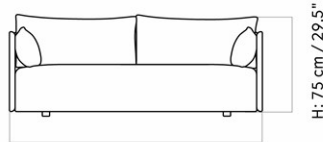

OFFSET SOFA, 2 SEATER W/LOOSE COVER

Designed by *Norm Architects*

W: 178 cm / 70.1"

H: 75 cm / 29.5"