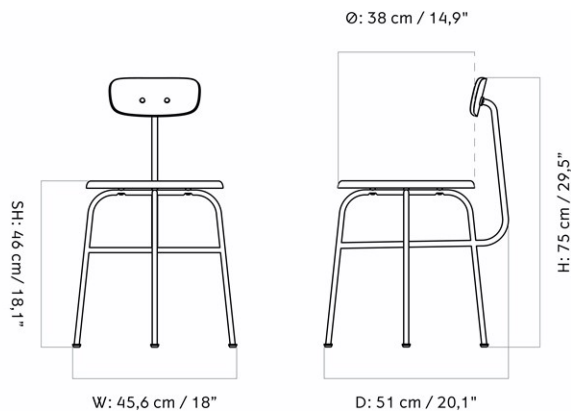

AFTERROOM DINING CHAIR, BLACK BASE, VENEER SEAT AND BACK

Designed by *Afteroom*

MASTER SKU	8481039PIM
COLLI	1
DIMENSIONS	H: 75 cm W: 45 cm
	D: 50 cm
	SH: 45 cm SD: 34 cm

CARE INSTRUCTIONS

Discover our product care guide for comprehensive care instructions.

[Download](#)

DESCRIPTION

Find more information in the dedicated product fact sheet for this product.

QUICK SHIP

SKU	VARIANT	INCL. VAT EUR	EXCL. VAT EUR
8481849	Dark Stained Oak - NEW	430,00	359,82
8481539	Black - NEW	415,00	347,27
8481039	Natural Oak - NEW	415,00	347,27