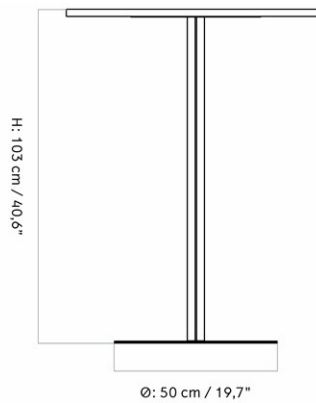

HARBOUR COLUMN BAR TABLE, ROUND BASE, Ø80 CM / 31.4"

Designed by *Norm Architects*

MASTER SKU	9300005PIM	
COLLI	1	
DIMENSIONS	H: 103 cm	W: 80 cm
	D: 80 cm	
	Ø: 80, cm	

CARE INSTRUCTIONS

Discover our product care guide for comprehensive care instructions.

[Download](#)

Find more information in the dedicated product fact sheet for this product.

DESCRIPTION

RECOMMENDED COMBINATIONS

SKU	VARIANT	INCL. VAT EUR	EXCL. VAT EUR
9307659	Estremoz Marble Off White Top	1.150,00	962,32
9307539	Black Painted Oak Veneer Top	855,00	715,46
9307149	Charcoal Linoleum Top	855,00	715,46
9307139	Kunis Breccia Stone Top	1.350,00	1.129,68