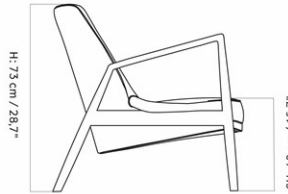

THE SEAL LOUNGE CHAIR, NATURAL OAK BASE, LOW BACK
Designed by *Ib Kofod-Larsen Design*

MASTER SKU	1225000PIM
COLLI	1
DIMENSIONS	H: 73 cm W: 80 cm
	D: 77 cm
	SH: 40 cm SD: 53 cm
	AH: 61 cm

CARE INSTRUCTIONS

Discover our product care guide for comprehensive care instructions.

[Download](#)

DESCRIPTION

Find more information in the dedicated product fact sheet for this product.

RECOMMENDED COMBINATIONS

SKU	VARIANT	INCL. VAT EUR	EXCL. VAT EUR
1225001-000000ZZ	Re-wool - Beige, 0218	5.165,00	4.322,07
1225005-000000ZZ	Dakar - Brown, 0329	5.920,00	4.953,86
1225005-000A00ZZ	Dakar - Black, 0842	5.920,00	4.953,86

SPEC OPTIONS

MASTER SKU	VARIANT	INCL. VAT EUR	EXCL. VAT EUR
1225000PIM	Price Category - PC4L	6.655,00	5.568,90
1225000PIM	Price Category - PC3L	6.350,00	5.313,68
1225000PIM	Price Category - PC4T <i>Grand Mohair, Danish Art Weaving / Lupo, Dedar</i>	5.920,00	4.953,86
1225000PIM	Price Category - PC3T <i>Arctic, Jab / Safire, Sahco, Kvadrat / Vidar 4, Kvadrat / Zero, Sahco, Kvadrat</i>	5.625,00	4.707,00
1225000PIM	Price Category - PC0T <i>Audo Bouclé, Audø</i>	4.965,00	4.154,71
1225000PIM	Price Category - PC2L <i>Dunes, Sørensen / Nuance, Sørensen</i>	6.145,00	5.142,14