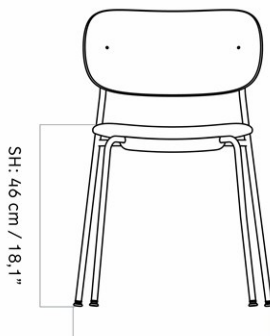

CO DINING CHAIR, CHROME BASE, UPHOLSTERED SEAT, OAK BACK

Designed by *Norm Architects*

SH: 46 cm / 18,1"

W: 52 cm / 20,5"

SD: 40 cm / 15,7"