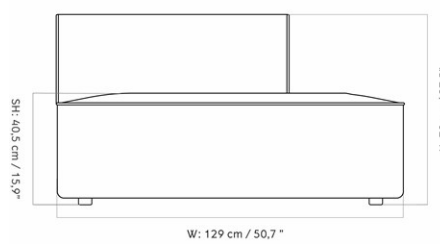

EAVE MODULAR SOFA 86, OPEN END

Designed by *Norm Architects*

MASTER SKU
COLLI
DIMENSIONS

9967000PIM
1
H: 71 cm   W: 129 cm
D: 86 cm
SH: 40.5 cm   SD: 56 cm
AH: cm

CARE INSTRUCTIONS

Discover our product care guide for comprehensive care instructions.

[Download](#)

Find more information in the dedicated product fact sheet for this product.

DESCRIPTION

RECOMMENDED COMBINATIONS

SKU	VARIANT	INCL. VAT EUR	EXCL. VAT EUR
9967102-014B05ZZ	Moss - White, 0018 - Right	2.360,00	1.974,85
9967102-004B05ZZ	Safire - White, 0018 - Left	2.360,00	1.974,85
9967103-011Y01ZZ	Safire - Blue, 0012 - Right	2.645,00	2.213,34
9967103-001Y01ZZ	Safire - Blue, 0012 - Left	2.645,00	2.213,34
9967100-010500ZZ	Audo Bouclé - Dark grey, 16 - Right	1.840,00	1.539,71
9967100-010000ZZ	Audo Bouclé - Beige, 02 - Right	1.840,00	1.539,71
9967100-000500ZZ	Audo Bouclé - Dark grey, 16 - Left	1.840,00	1.539,71
9967100-000000ZZ	Audo Bouclé - Beige, 02 - Left	1.840,00	1.539,71
9967103-011N01ZZ	Safire - Black, 0001 - Right	2.645,00	2.213,34
9967103-001N01ZZ	Safire - Black, 0001 - Left	2.645,00	2.213,34
9967102-014F05ZZ	Moss - Orange, 0022 - Right	2.360,00	1.974,85
9967102-012M07ZZ	Savanna - White, 0202 - Right	2.360,00	1.974,85
9967102-004F05ZZ	Moss - Orange, 0022 - Left	2.360,00	1.974,85
9967102-002M07ZZ	Savanna - White, 0202 - Left	2.360,00	1.974,85