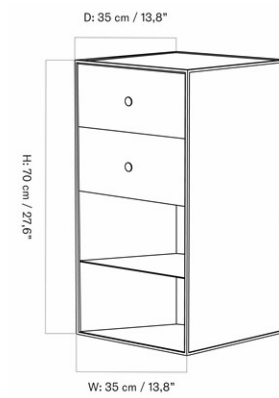

FRAME 70, W/ONE SHELF & TWO DRAWERS

Designed by *Mogens Lassen*

MASTER SKU
COLLI
DIMENSIONS

BL39018PIM
1
H: 70 cm W: 35 cm
D: 35 cm

CARE INSTRUCTIONS

Discover our product care guide for comprehensive care instructions.