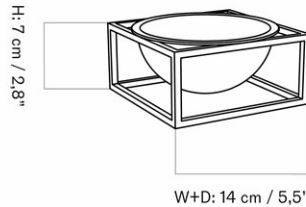

KUBUS BOWL CENTERPIECE

Designed by *Søren Lassen*

MASTER SKU
COLLI

BL23000PIM
4

CARE INSTRUCTIONS

Discover our product care guide for comprehensive care instructions.

[Download](#)

DESCRIPTION

Find more information in the dedicated product fact sheet for this product.

STOCK OPTION

SKU	VARIANT	INCL. VAT EUR	EXCL. VAT EUR
BL23702	Large - Gold Plated	525,00	439,32
BL23701	Small - Gold Plated	255,00	213,38
BL23102	Large - White	320,00	267,78
BL23101	Small - White	180,00	150,62
BL23002	Large - Black	320,00	267,78
BL23001	Small - Black	180,00	150,62