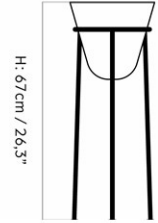

DAIZA PLANT STAND Ø25