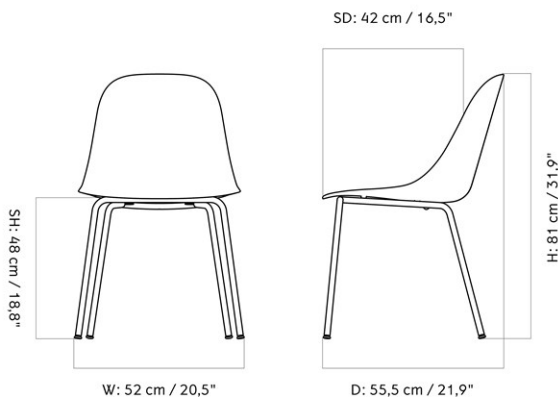

HARBOUR SIDE DINING CHAIR, STEEL BASE, UPHOLSTERED SHELL

Designed by *Norm Architects*

MASTER SKU	9394000PIM
COLLI	1
DIMENSIONS	H: 81 cm W: 52 cm
	D: 55.5 cm
	SH: 48 cm SD: 42 cm

CARE INSTRUCTIONS

Discover our product care guide for comprehensive care instructions.

[Download](#)

Find more information in the dedicated product fact sheet for this product.

DESCRIPTION

RECOMMENDED COMBINATIONS

SKU	VARIANT	INCL. VAT EUR	EXCL. VAT EUR
9394004-001H00ZZ	Black - Dakar - Black, 0842	910,00	761,49
9394001-000100ZZ	Black - Champion - Brown, 1-3114-041	605,00	506,26

SPEC OPTIONS

MASTER SKU	VARIANT	INCL. VAT EUR	EXCL. VAT EUR
9394000PIM	Price Category - PC0L - NEW <i>Sierra, Camo</i>	805,00	673,62
9394000PIM	Price Category - PC0T <i>Audo Bouclé, Audo</i>	535,00	447,69
9394000PIM	Price Category - PC4T <i>Grand Mohair, Danish Art Weaving / Lupo, Dedar</i>	965,00	807,51
9394000PIM	Price Category - PC4L	1.745,00	1.460,22
9394000PIM	Price Category - PC3L	1.275,00	1.066,92
9394000PIM	Price Category - PC2L <i>Dunes, Sørensen / Nuance, Sørensen</i>	1.060,00	887,01
9394000PIM	Price Category - PC1L <i>Dakar, Nevotex / Ultra, Sørensen</i>	910,00	761,49