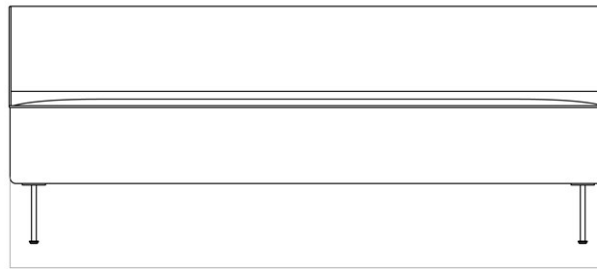

EAVE DINING SOFA 200

Designed by *Norm Architects*

W: 200 cm / 78.7"