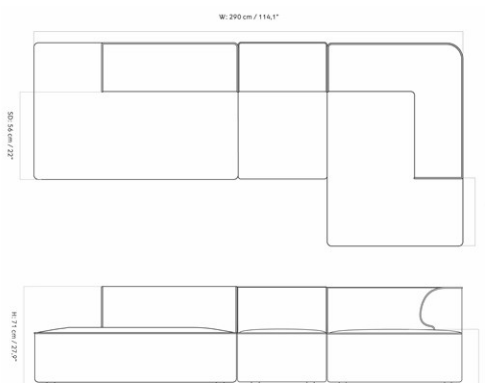

EAVE MODULAR SOFA 86, 3 SEATER, CONFIGURATION 9

Designed by *Norm Architects*

MASTER SKU	9986620PIM
COLLI	1
DIMENSIONS	H: 71 cm W: 290 cm D: 129 cm
	SH: 40.5 cm SD: 56 cm AH: 70 cm

CARE INSTRUCTIONS

Discover our product care guide for comprehensive care instructions.

[Download](#)

DESCRIPTION

Find more information in the dedicated product fact sheet for this product.

RECOMMENDED COMBINATIONS

SKU	VARIANT	INCL. VAT EUR	EXCL. VAT EUR
9986603-000B00ZZ	Safire - Blue, 0012	6.980,00	5.840,86
9986603-000000ZZ	Safire - Black, 0001	6.980,00	5.840,86
9986602-000P01ZZ	Savanna - White, 0202	6.245,00	5.225,82
9986602-000L00ZZ	Moss - Orange, 0022	6.245,00	5.225,82
9986602-000H00ZZ	Moss - White, 0018	6.245,00	5.225,82
9986601-000B00ZZ	Champion - Green, 1-3114-035	5.350,00	4.476,88
9986600-000500ZZ	Audo Bouclé - Dark grey, 16	4.705,00	3.937,14
9986600-000300ZZ	Audo Bouclé - Bordeaux, 08	4.705,00	3.937,14
9986600-000100ZZ	Audo Bouclé - Gold, 06	4.705,00	3.937,14
9986600-000000ZZ	Audo Bouclé - Beige, 02	4.705,00	3.937,14

SPEC OPTIONS

MASTER SKU	VARIANT	INCL. VAT EUR	EXCL. VAT EUR
9986620PIM	Price Category - PC4T <i>Lupo, Dedar</i>	7.670,00	6.418,26