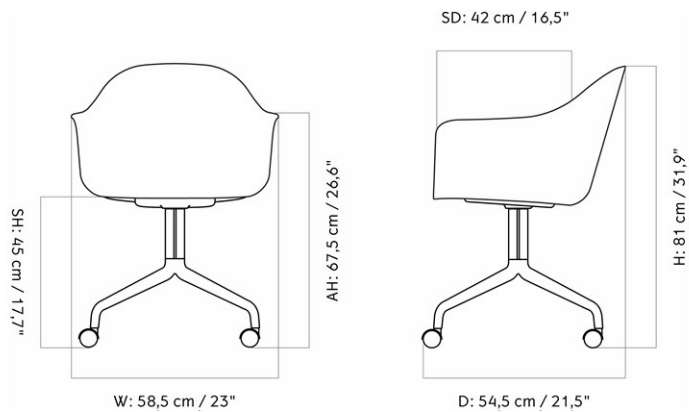

HARBOUR DINING CHAIR, STAR BASE W/CASTERS, PLASTIC SHELL

Designed by *Norm Architects*

MASTER SKU	9391001PIM		
COLLI	1		
DIMENSIONS	H: 81 cm	W: 58.5 cm	
	D: 54.5 cm		
	SH: 45 cm	SD: 42 cm	
	AH: 67.5 cm		