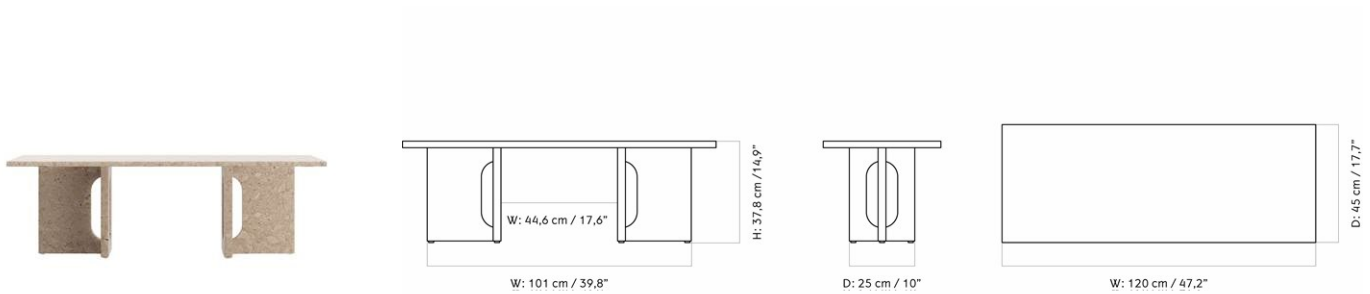

ANDROGYNE LOUNGE TABLE, MARBLE BASE, MARBLE TOP

Designed by *Danielle Siggerud*

MASTER SKU 1184802PIM
COLLI 1
DIMENSIONS H: 37.8 cm W: 120 cm
D: 45 cm

CARE INSTRUCTIONS

Discover our product care guide for comprehensive care instructions.

[Download](#)

DESCRIPTION

Find more information in the dedicated product fact sheet for this product.

STOCK OPTION

SKU	VARIANT	INCL. VAT EUR	EXCL. VAT EUR
1189319	Calacatta Viola	3.530,00	2.953,90
1184139	Kunis Breccia	3.005,00	2.514,58