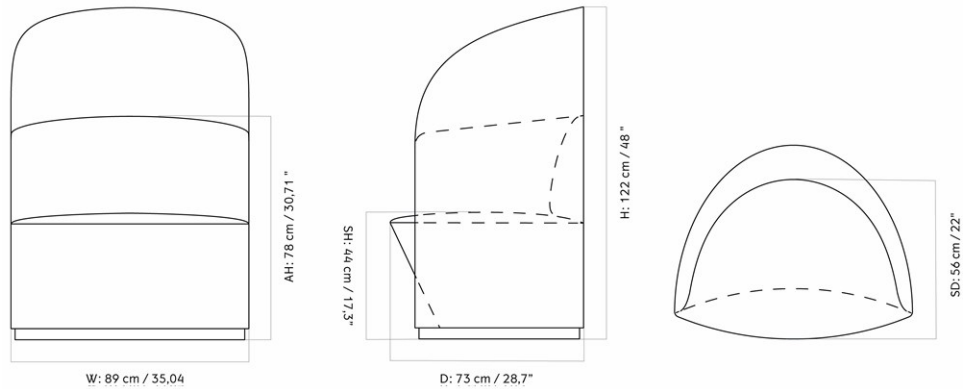

TEAROOM LOUNGE CHAIR, HIGH BACK

Designed by *Nick Ross*

MASTER SKU	9606000PIM
COLLI	1
DIMENSIONS	H: 120 cm W: 89 cm
	D: 73 cm
	SH: 43 cm SD: 56 cm
	AH: 78 cm

CARE INSTRUCTIONS

Discover our product care guide for comprehensive care instructions.

[Download](#)

DESCRIPTION

Find more information in the dedicated product fact sheet for this product.

RECOMMENDED COMBINATIONS

SKU	VARIANT	INCL. VAT EUR	EXCL. VAT EUR
9606003-000N01ZZ	Safire - White, 0006	3.850,00	3.221,68
9606002-004602ZZ	Hallingdal - Beige, 0200	3.505,00	2.932,98
9606001-009W05ZZ	Champion - Green, 1-3114-035	3.125,00	2.615,00
9606000-000000ZZ	Audo Bouclé - Beige, 02	2.765,00	2.313,75

SPEC OPTIONS

MASTER SKU	VARIANT	INCL. VAT EUR	EXCL. VAT EUR
9606000PIM	Price Category - PC4T <i>Cabanon Soft, Designers Guild / Grand Mohair, Danish Art Weaving / Lupo, Dedar</i>	4.080,00	3.414,14
9606000PIM	Price Category - PC3T <i>Arctic, Jab / Safire, Sahco, Kvadrat / Vidar 4, Kvadrat / Zero, Sahco, Kvadrat</i>	3.850,00	3.221,68
9606000PIM	Price Category - PC2T <i>Canvas 2, Kvadrat / Clay, Sahco, Kvadrat / Fiord, Kvadrat / Hallingdal 65, Kvadrat / Moss, Sahco, Kvadrat / Reflect, Kvadrat / Savanna, Kvadrat / Steelcut Trio 3, Kvadrat</i>	3.505,00	2.932,98