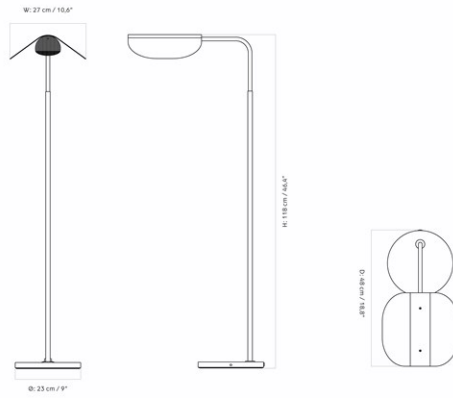

WING FLOOR LAMP
Designed by *Bergboms*

MASTER SKU 1392000PIM
COLLI 1
DIMENSIONS H: 118 cm W: 27 cm
D: 48 cm

CARE INSTRUCTIONS

Discover our product care guide for comprehensive care instructions.

DESCRIPTION

[Download](#)

Find more information in the dedicated product fact sheet for this product.

STOCK OPTION

SKU	VARIANT	INCL. VAT EUR	EXCL. VAT EUR
1392109	Aluminum	1.205,00	1.008,34