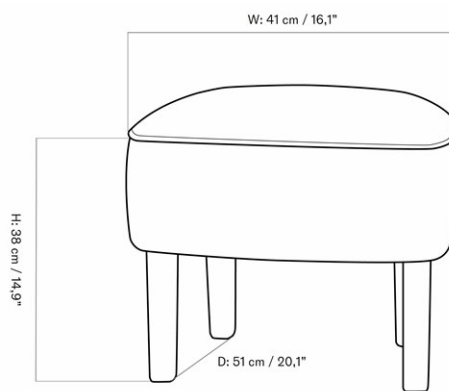

INGEBORG, OTTOMAN, OAK BASE

Designed by *Flemming Lassen*

MASTER SKU	1500400PIM
COLLI	1
DIMENSIONS	H: 40.5 cm W: 51 cm D: 41 cm

CARE INSTRUCTIONS

Discover our product care guide for comprehensive care instructions.