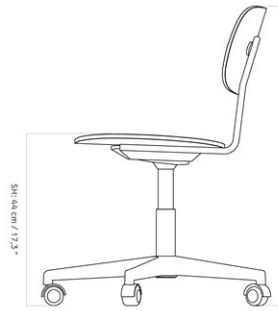

SH: 44 cm / 17.3"

H: 78.5 cm / 30.9"