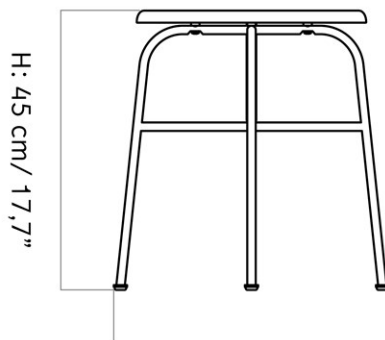

AFTERROOM STOOL, STEEL BASE

Designed by *Afteroom*

W: 47 cm / 18,5"