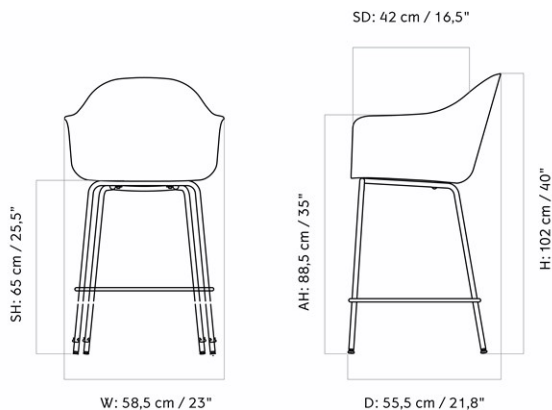

HARBOUR COUNTER CHAIR, PLASTIC SHELL

Designed by *Norm Architects*

MASTER SKU	9343100PIM	
COLLI	1	
DIMENSIONS	H: 102 cm	W: 58.5 cm
	D: 55.5 cm	
	SH: 65 cm	SD: 42 cm
	AH: 88.5 cm	

CARE INSTRUCTIONS

Discover our product care guide for comprehensive care instructions.

[Download](#)

Find more information in the dedicated product fact sheet for this product.

DESCRIPTION

SPEC OPTIONS

MASTER SKU	VARIANT	INCL. VAT EUR	EXCL. VAT EUR
9343100PIM	Dependent On Selected Variant	455,00	380,74

QUICK SHIP

SKU	VARIANT	INCL. VAT EUR	EXCL. VAT EUR
9343100-0003ZZZZ	Light Grey, 9002	455,00	380,74
9343100-0005ZZZZ	White, 9016	455,00	380,74
9343100-0004ZZZZ	Olive, 7002	455,00	380,74
9343100-0002ZZZZ	Khaki, 1011	455,00	380,74
9343100-0001ZZZZ	Burned red, 8015	455,00	380,74
9343100-0000ZZZZ	Black, 9011	455,00	380,74