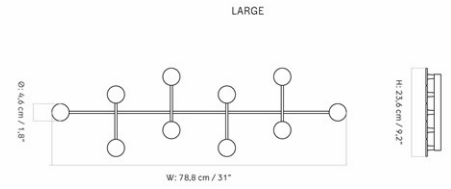

STOCK OPTION

SKU	VARIANT	INCL. VAT EUR	EXCL. VAT EUR
7710619	Wall - White	70,00	58,58
7710519	Wall - Black	70,00	58,58

ACCESSORIES

Coat Hanger

COAT HANGER

AFTERROOM COAT HANGER

Designed by *Afteroom*

MASTER SKU
COLLI