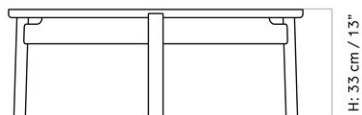

PASSAGE LOUNGE TABLE, Ø90 CM / 35"

Designed by *Kroeyer-Saetter-Lassen*

H: 33 cm / 13"