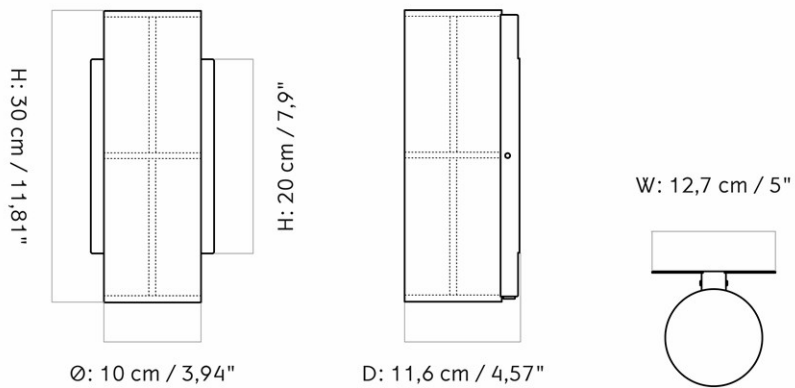

HASHIRA WALL LAMP

Designed by *Norm Architects*

MASTER SKU
COLLI
DIMENSIONS

1506000PIM
2
H: 30 cm   W: 12.7 cm
D: 11.6 cm

CARE INSTRUCTIONS

Discover our product care guide for comprehensive care instructions.

[Download](#)

DESCRIPTION

Find more information in the dedicated product fact sheet for this product.

STOCK OPTION

SKU	VARIANT	INCL. VAT EUR	EXCL. VAT EUR
1506699	Raw	240,00	200,83