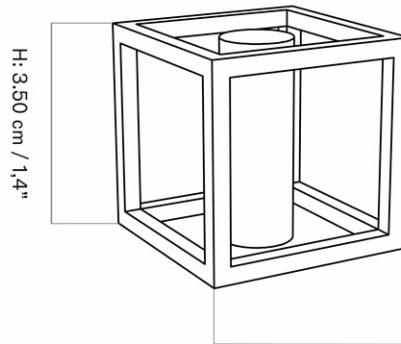

KUBUS MICRO

Designed by *Mogens Lassen*

W: 3.50 cm / 1,4"

MASTER SKU
COLLI

BL12000PIM
6

CARE INSTRUCTIONS

Discover our product care guide for comprehensive care instructions.

[Download](#)

DESCRIPTION

Find more information in the dedicated product fact sheet for this product.

STOCK OPTION

SKU	VARIANT	INCL. VAT EUR	EXCL. VAT EUR
BL12001	Black	65,00	54,39