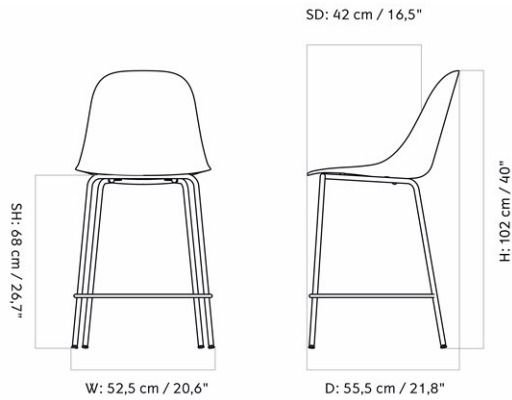

HARBOUR SIDE COUNTER CHAIR, UPHOLSTERED SHELL

Designed by *Norm Architects*

MASTER SKU	9290000PIM	
COLLI	1	
DIMENSIONS	H: 102 cm	W: 52.5 cm
	D: 55.5 cm	
	SH: 68 cm	SD: 42 cm

CARE INSTRUCTIONS

Discover our product care guide for comprehensive care instructions.

[Download](#)

Find more information in the dedicated product fact sheet for this product.

DESCRIPTION

RECOMMENDED COMBINATIONS

SKU	VARIANT	INCL. VAT EUR	EXCL. VAT EUR
9290004-001H00ZZ	Dakar - Black, 0842	1.195,00	999,98
9290004-000600ZZ	Dakar - Antilop, 0311	1.195,00	999,98
9290004-000300ZZ	Dakar - Cognac, 0250	1.195,00	999,98
9290001-009I00ZZ	Champion - Brown, 1-3114-041	740,00	619,23
9290001-000A07ZZ	Remix - Grey, 0233	740,00	619,23

SPEC OPTIONS

MASTER SKU	VARIANT	INCL. VAT EUR	EXCL. VAT EUR
9290000PIM	Price Category - PC0L - NEW <i>Sierra, Camo</i>	1.140,00	953,95
9290000PIM	Price Category - PC0T <i>Audo Bouclé, Audø</i>	645,00	539,74
9290000PIM	Price Category - PC4T <i>Grand Mohair, Danish Art Weaving / Lupo, Dedar</i>	1.220,00	1.020,90
9290000PIM	Price Category - PC4L	2.105,00	1.761,46
9290000PIM	Price Category - PC3L	1.545,00	1.292,86