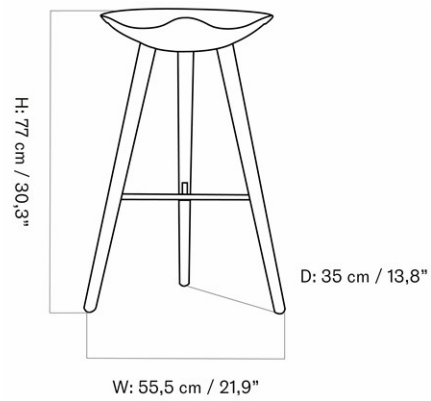

ML 42 BAR STOOL

Designed by *Mogens Lassen*

MASTER SKU	BL41400PIM	
COLLI	1	
DIMENSIONS	H: 81 cm	W: 56 cm
	D: 35 cm	
	SH: 77 cm	SD: 36 cm

CARE INSTRUCTIONS

Discover our product care guide for comprehensive care instructions.

[Download](#)

DESCRIPTION

Find more information in the dedicated product fact sheet for this product.

STOCK OPTION

SKU	VARIANT	INCL. VAT EUR	EXCL. VAT EUR
BL41443	Brown Oiled Oak - Copper	1.220,00	1.020,90
BL41423	Brown Oiled Oak - Brass	1.260,00	1.054,37
BL41413	Brown Oiled Oak - Brass	1.260,00	1.054,37
BL41143	Natural Oak - Copper	1.220,00	1.020,90
BL41123	Natural Oak - Brass	1.260,00	1.054,37
BL41113	Natural Oak - Stainless Steel	1.260,00	1.054,37
BL41043	Black Stained Beech - Copper	860,00	719,65
BL41023	Black Stained Beech - Brass	910,00	761,49
BL41013	Black Stained Beech - Brass	910,00	761,49