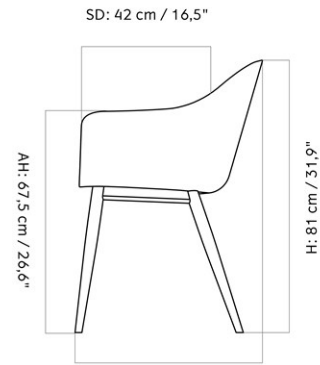

Designed by *Norm Architects*

W: 58,5 cm / 23"

SD: 42 cm / 16,5"

AH: 67,5 cm / 26,6"

H: 81 cm / 31,9"

D: 57,5 cm / 22,6"

MASTER SKU	9352000PIM	
COLLI	1	
DIMENSIONS	H: 81 cm	W: 58.5 cm
	D: 57.5 cm	
	SH: 48 cm	SD: 42 cm
	AH: 67.5 cm	