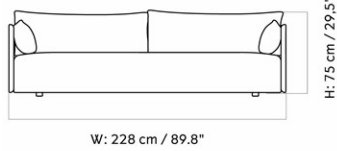

OFFSET LOOSE COVER FOR 3- SEATER

Designed by *Norm Architects*

MASTER SKU
COLLI
DIMENSIONS

9852012PIM
1
H: 59 cm   W: 228 cm
D: 90 cm
SH: 38 cm

CARE INSTRUCTIONS

Discover our product care guide for comprehensive care instructions.

[Download](#)

DESCRIPTION

Find more information in the dedicated product fact sheet for this product.

RECOMMENDED COMBINATIONS

SKU	VARIANT	INCL. VAT EUR	EXCL. VAT EUR
9854012	Cover For 3-Seater - Cotlin, Poppy Seed	1.100,00	920,48
9854011	Cover For 3-Seater - Cotlin, Wheat	1.100,00	920,48
9854010	Cover For 3-Seater - Cotlin, Oat	1.100,00	920,48