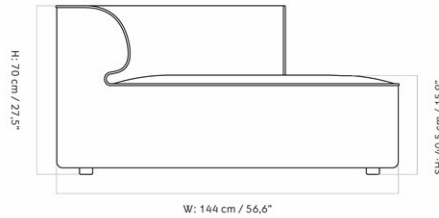

EAVE MODULAR SOFA 96, CHAISE LONGUE

Designed by *Norm Architects*

MASTER SKU	9969300PIM
COLLI	1
DIMENSIONS	H: 71 cm W: 144 cm
	D: 96 cm
	SH: 40.5 cm SD: 66 cm
	AH: 70 cm

CARE INSTRUCTIONS

Discover our product care guide for comprehensive care instructions.