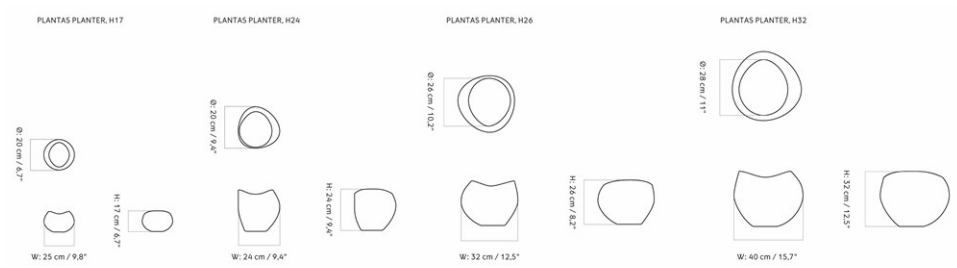

PLANTAS PLANTER

Designed by *Audo*

MASTER SKU
COLLI

4840000PIM
1-2

CARE INSTRUCTIONS

Discover our product care guide for comprehensive care instructions.

[Download](#)

DESCRIPTION

Find more information in the dedicated product fact sheet for this product.

STOCK OPTION

SKU	VARIANT	COLLI	INCL. VAT EUR	EXCL. VAT EUR
4838649	H32 cm	1	405,00	338,90
4837649	H26 cm	1	240,00	200,83
4836649	H24 cm	2	175,00	146,44
4835649	H17 cm	2	160,00	133,89