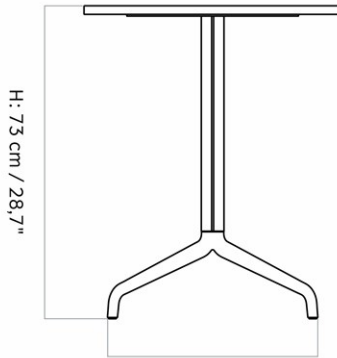

HARBOUR COLUMN DINING TABLE, STAR BASE, 60X70 CM

Designed by *Norm Architects*

MASTER SKU
COLLI
DIMENSIONS

9320007PIM
1
H: 73 cm   W: 60 cm
D: 70 cm

CARE INSTRUCTIONS

Discover our product care guide for comprehensive care instructions.

[Download](#)

Find more information in the dedicated product fact sheet for this product.

DESCRIPTION

STOCK OPTION

SKU	VARIANT	INCL. VAT EUR	EXCL. VAT EUR
9325659	Black Steel Star Base - Estremoz Marble Off White Top	1.160,00	970,69
9325539	Black Steel Star Base - Black Painted Oak Veneer Top	865,00	723,83