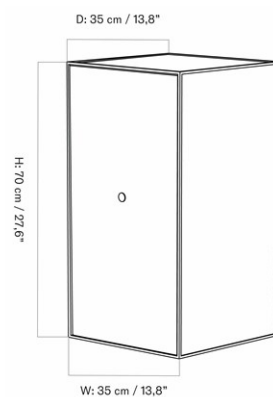

FRAME 70, W/ONE DOOR & TWO SHELVES

Designed by *Mogens Lassen*

MASTER SKU
COLLI
DIMENSIONS

BL39017PIM
1
H: 70 cm   W: 35 cm
D: 35 cm

CARE INSTRUCTIONS

Discover our product care guide for comprehensive care instructions.

DESCRIPTION

[Download](#)

Find more information in the dedicated product fact sheet for this product.

RECOMMENDED COMBINATIONS

SKU	VARIANT	INCL. VAT EUR	EXCL. VAT EUR
BL42816	Smoked Oak	630,00	527,18
BL42813	Black Stained Ash	630,00	527,18
BL39814	Sand	495,00	414,22
BL39813	Fjord	495,00	414,22
BL39812	Light Grey	495,00	414,22
BL39811	Dark Stained Oak	495,00	414,22
BL42810	Oak	630,00	527,18