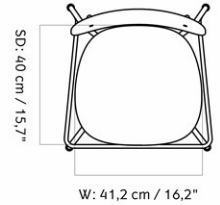

CO COUNTER CHAIR, UPHOLSTERED SEAT, OAK BACK

Designed by *Norm Architects*

MASTER SKU	1184000PIM		
COLLI	1		
DIMENSIONS	H: 94.5 cm	W: 49.5 cm	
	D: 49.5 cm		
	SH: 68.5 cm	SD: 39.5 cm	

CARE INSTRUCTIONS

Discover our product care guide for comprehensive care instructions.

[Download](#)

DESCRIPTION

Find more information in the dedicated product fact sheet for this product.

RECOMMENDED COMBINATIONS

SKU	VARIANT	INCL. VAT EUR	EXCL. VAT EUR
1185009-020R00ZZ	Sierra - Black, 1001 - Dark Stained Oak - NEW	575,00	481,16
1185009-020D00ZZ	Sierra - Army, 0441 - Dark Stained Oak - NEW	575,00	481,16
1185009-000100ZZ	Sierra - Stone, 1611 - Natural Oak - NEW	575,00	481,16
1184001-00EF09ZZ	Re-wool - Black, 0198 - Black Oak - NEW	590,00	493,71
1184000-020400ZZ	Audo Bouclé - Beige, 02 - Natural Oak - NEW	510,00	426,77

SPEC OPTIONS

MASTER SKU	VARIANT	INCL. VAT EUR	EXCL. VAT EUR
1184000PIM	Price Category - PC0L - NEW <i>Sierra, Camo</i>	575,00	481,16
1184000PIM	Price Category - PC4L	995,00	832,62
1184000PIM	Price Category - PC3L	820,00	686,18
1184000PIM	Price Category - PC2L <i>Dunes, Sørensen / Nuance, Sørensen</i>	725,00	606,68
1184000PIM	Price Category - PC1L <i>Dakar, Nevotex / Envy, Sørensen / Ultra, Sørensen</i>	630,00	527,18