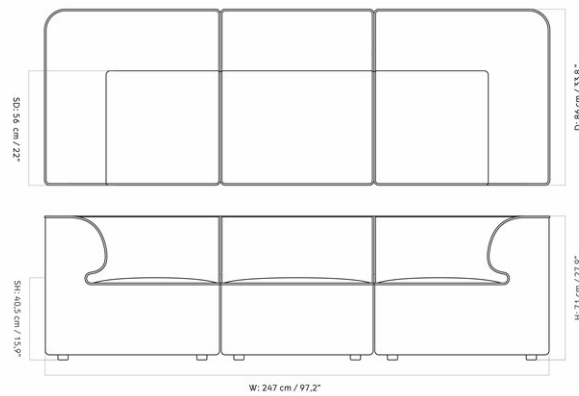

EAVE MODULAR SOFA 86, 3 SEATER, CONFIGURATION 2

Designed by *Norm Architects*

MASTER SKU	9976000PIM		
COLLI	1		
DIMENSIONS	H: 71 cm	W: 247 cm	
	D: 86 cm		
	SH: 40.5 cm	SD: 56 cm	
	AH: 70 cm		

CARE INSTRUCTIONS

Discover our product care guide for comprehensive care instructions.

[Download](#)

DESCRIPTION

Find more information in the dedicated product fact sheet for this product.

RECOMMENDED COMBINATIONS

SKU	VARIANT	INCL. VAT EUR	EXCL. VAT EUR
9976003-000000ZZ	Safire - Black, 0001	6.955,00	5.819,94
9976002-020T01ZZ	Moss - White, 0018	6.275,00	5.250,92
9976003-000B00ZZ	Safire - Blue, 0012	6.955,00	5.819,94
9976002-020X01ZZ	Moss - Orange, 0022	6.275,00	5.250,92
9976002-020300ZZ	Savanna - White, 0202	6.275,00	5.250,92
9976001-000H00ZZ	Champion - Green, 1-3114-035	4.990,00	4.175,63
9976000-000600ZZ	Audo Bouclé - Bordeaux, 08	4.810,00	4.025,01
9976000-000500ZZ	Audo Bouclé - Gold, 06	4.810,00	4.025,01
9976000-000400ZZ	Audo Bouclé - Beige, 02	4.810,00	4.025,01
9976000-000300ZZ	Audo Bouclé - Dark grey, 16	4.810,00	4.025,01

SPEC OPTIONS

MASTER SKU	VARIANT	INCL. VAT EUR	EXCL. VAT EUR
9976000PIM	Price Category - PC4T <i>Lupo, Dedar</i>	7.595,00	6.355,50