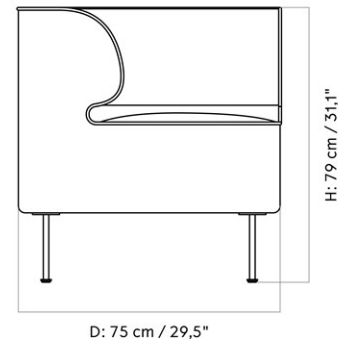

EAVE DINING SOFA CORNER

Designed by *Norm Architects*

MASTER SKU	9973000PIM		
COLLI	1		
DIMENSIONS	H: 79 cm	W: 75 cm	
	D: 75 cm		
	SH: 48 cm	SD: 45 cm	
	AH: 70 cm		

CARE INSTRUCTIONS

Discover our product care guide for comprehensive care instructions.

[Download](#)

Find more information in the dedicated product fact sheet for this product.

DESCRIPTION

RECOMMENDED COMBINATIONS

SKU	VARIANT	INCL. VAT EUR	EXCL. VAT EUR
9973002-01AG05ZZ	Moss - Orange, 0022 - Right Corner	2.320,00	1.941,38
9973002-018V03ZZ	Fiord - Green, 0961 - Right Corner	2.320,00	1.941,38
9973002-00AG05ZZ	Moss - Orange, 0022 - Left Corner	2.320,00	1.941,38
9973002-008V03ZZ	Fiord - Green, 0961 - Left Corner	2.320,00	1.941,38

SPEC OPTIONS

MASTER SKU	VARIANT	INCL. VAT EUR	EXCL. VAT EUR
9973000PIM	Price Category - PC4T <i>Lupo, Dedar</i>	2.780,00	2.326,30
9973000PIM	Price Category - PC3T <i>Arctic, Jab / Safire, Sahco, Kvadrat / Vidar 4, Kvadrat / Zero, Sahco, Kvadrat</i>	2.590,00	2.167,31
9973000PIM	Price Category - PC2T <i>Canvas 2, Kvadrat / Clay, Sahco, Kvadrat / Fiord, Kvadrat / Hallingdal 65, Kvadrat / Moss, Sahco, Kvadrat / Reflect, Kvadrat / Savanna, Kvadrat / Steelcut Trio 3, Kvadrat</i>	2.320,00	1.941,38
9973000PIM	Price Category - PC1T <i>Barnum Bouclé, Audo / Champion, JAB / Illusion, Nevotex / Hot Madison, JAB / Maple, Kvadrat / Remix, Kvadrat / Re-wool, Kvadrat</i>	1.825,00	1.527,16