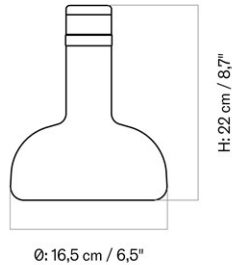

Ø: 16,5 cm / 6,5"

WINE BREATHER DELUXE