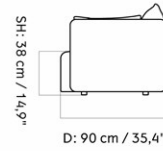

OFFSET SOFA, 3 SEATER W/LOOSE COVER

Designed by *Norm Architects*

MASTER SKU
COLLI
DIMENSIONS

9854000PIM
1
H: 75 cm   W: 228 cm
D: 90 cm
SH: 37 cm   SD: 62 cm
AH: 58.5 cm

CARE INSTRUCTIONS

Discover our product care guide for comprehensive care instructions.

[Download](#)

DESCRIPTION

Find more information in the dedicated product fact sheet for this product.

RECOMMENDED COMBINATIONS

SKU	VARIANT	INCL. VAT EUR	EXCL. VAT EUR
9854003	Audo Linen, Poppy Seed	3.355,00	2.807,46
9854002	Audo Linen, Wheat	3.355,00	2.807,46
9854001	Audo Linen, Oat	3.355,00	2.807,46