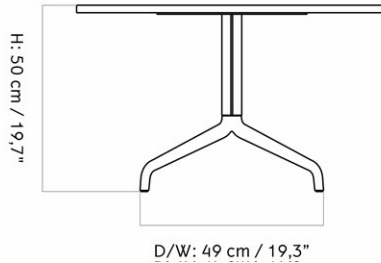

HARBOUR COLUMN LOUNGE TABLE

Designed by *Norm Architects*

Ø: 80 cm / 31,5"

MASTER SKU
COLLI
DIMENSIONS

9300000PIM
1
H: 50 cm
D: 80 cm
Ø: 80, cm

W: 80 cm

CARE INSTRUCTIONS

Discover our product care guide for comprehensive care instructions.

[Download](#)

Find more information in the dedicated product fact sheet for this product.

DESCRIPTION

STOCK OPTION

SKU	VARIANT	INCL. VAT EUR	EXCL. VAT EUR
9303659	Black Steel Star Base - Estremoz Marble Off White Top	1.265,00	1.058,55
9303539	Black Steel Star Base - Black Painted Oak Veneer Top	970,00	811,70

RECOMMENDED COMBINATIONS

SKU	VARIANT	INCL. VAT EUR	EXCL. VAT EUR
9303149	Black Steel Star Base - Charcoal Linoleum Top	970,00	811,70
9303139	Black Steel Star Base - Kunis Breccia Stone	1.465,00	1.225,91