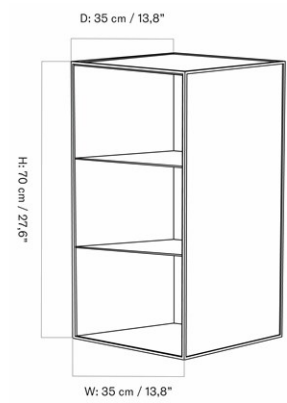

FRAME 28

Designed by *Mogens Lassen*

MASTER SKU
COLLI
DIMENSIONS

BL39000PIM
1
H: 28 cm   W: 28 cm
D: 28 cm

CARE INSTRUCTIONS

Discover our product care guide for comprehensive care instructions.

[Download](#)

DESCRIPTION

Find more information in the dedicated product fact sheet for this product.

RECOMMENDED COMBINATIONS

SKU	VARIANT	INCL. VAT EUR	EXCL. VAT EUR
BL40143	Black Stained Ash	310,00	259,41
BL39142	Light Grey	270,00	225,94
BL40146	Smoked Oak	310,00	259,41
BL40140	Oak	310,00	259,41
BL39144	Sand	270,00	225,94
BL39143	Fjord	270,00	225,94
BL39141	Dark Grey	270,00	225,94