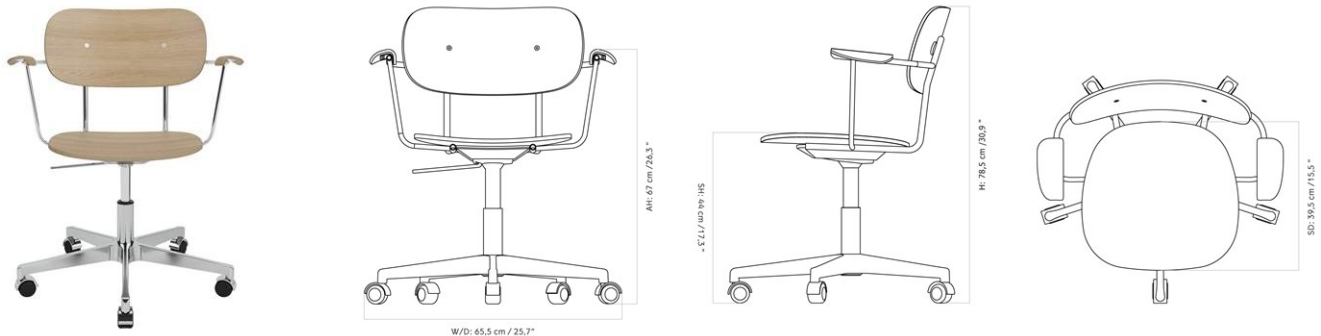

CO TASK CHAIR W/ARMREST, STAR BASE W/CASTERS, POLISHED ALUMINIUM, OAK SEAT AND BACK
Designed by *Norm Architects*

MASTER SKU
COLLI
DIMENSIONS

1503019PIM
1
H: 78.5 cm   W: 65.5 cm
D: 65.5 cm
SH: 44 cm   SD: 39.5 cm
AH: 67 cm

CARE INSTRUCTIONS

Discover our product care guide for comprehensive care instructions.

[Download](#)

DESCRIPTION

The chair comes equipped with hard floor casters and safety brakes as standard. Find more information in the dedicated product fact sheet for this product.

QUICK SHIP

SKU	VARIANT	INCL. VAT EUR	EXCL. VAT EUR
1503849	Dark Stained Oak - NEW	805,00	673,62
1503539	Black Oak - NEW	805,00	673,62
1503019	Natural Oak - NEW	805,00	673,62