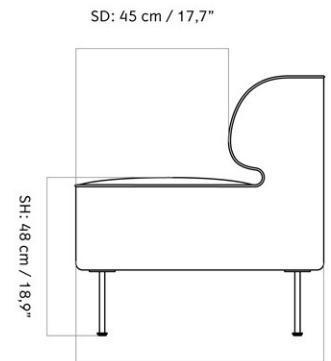

EAVE DINING SOFA 165

Designed by *Norm Architects*

W: 165 cm / 65"

SD: 45 cm / 17,7"

SH: 48 cm / 18,9"

D: 75 cm / 29,5"

MASTER SKU	9970000PIM	CARE INSTRUCTIONS	Discover our product care guide for comprehensive care instructions.
COLLI	1		
DIMENSIONS	H: 79 cm W: 165 cm	DESCRIPTION	Download
	D: 75 cm SH: 48 cm SD: 45 cm		Find more information in the dedicated product fact sheet for this product.