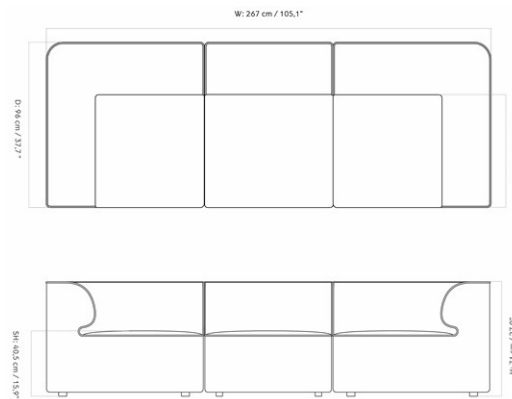

EAVE MODULAR SOFA 96, 3 SEATER, CONFIGURATION 2

Designed by *Norm Architects*

MASTER SKU	9987120PIM
COLLI	1
DIMENSIONS	H: 71 cm W: 267 cm D: 96 cm
	SH: 40.5 cm SD: 66 cm AH: 70 cm

CARE INSTRUCTIONS

Discover our product care guide for comprehensive care instructions.