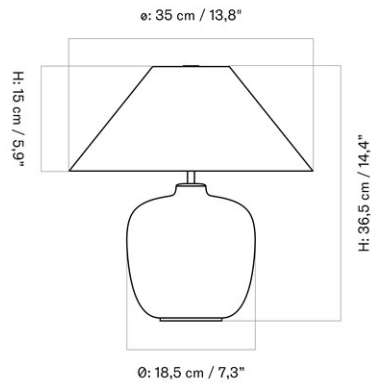

TORSO TABLE LAMP, H37 CM / 14.5"
Designed by *Kroeyer-Saetter-Lassen*

MASTER SKU 1280000PIM
COLLI 1

CARE INSTRUCTIONS

Discover our product care guide for comprehensive care instructions.

[Download](#)

DESCRIPTION

Find more information in the dedicated product fact sheet for this product.

STOCK OPTION

SKU	VARIANT	INCL. VAT EUR	EXCL. VAT EUR
1283659	Sand/Off-White	390,00	326,35