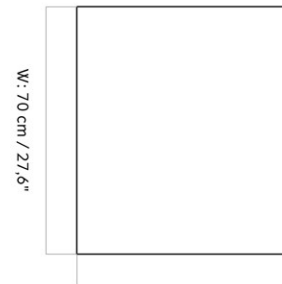

HARBOUR COLUMN COUNTER TABLE, STAR BASE, 70X60 CM / 28X24"

Designed by *Norm Architects*

MASTER SKU	9300004PIM
COLLI	1
DIMENSIONS	H: 93 cm W: 60 cm D: 70 cm

CARE INSTRUCTIONS

Discover our product care guide for comprehensive care instructions.

[Download](#)

Find more information in the dedicated product fact sheet for this product.

DESCRIPTION

RECOMMENDED COMBINATIONS

SKU	VARIANT	INCL. VAT EUR	EXCL. VAT EUR
9330659	Estremoz Marble Off White Top	1.145,00	958,14
9330539	Black Painted Oak Top	850,00	711,28
9330149	Charcoal Linoleum Top	850,00	711,28
9330139	Kunis Breccia Stone Top	1.425,00	1.192,44