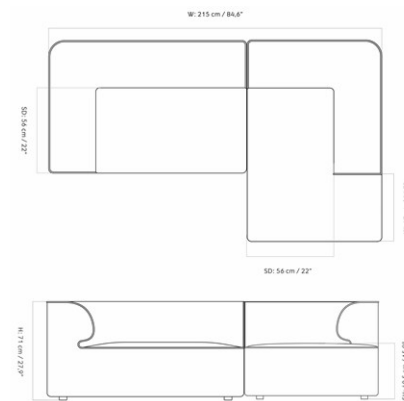

EAVE MODULAR SOFA 86, 2 SEATER, CONFIGURATION 5

Designed by *Norm Architects*

MASTER SKU	9986220PIM
COLLI	1
DIMENSIONS	H: 71 cm W: 215 cm D: 129 cm SH: 40.5 cm SD: 56 cm AH: 70 cm

CARE INSTRUCTIONS

Discover our product care guide for comprehensive care instructions.

[Download](#)

DESCRIPTION

Find more information in the dedicated product fact sheet for this product.

RECOMMENDED COMBINATIONS

SKU	VARIANT	INCL. VAT EUR	EXCL. VAT EUR
9986203-000B00ZZ	Safire - Blue, 0012	5.195,00	4.347,18
9986203-000000ZZ	Safire - Black, 0001	5.195,00	4.347,18
9986202-000P01ZZ	Savanna - White, 0202	4.655,00	3.895,30
9986202-000L00ZZ	Moss - Orange, 0022	4.655,00	3.895,30
9986202-000H00ZZ	Moss - White, 0018	4.655,00	3.895,30
9986201-000B00ZZ	Champion - Green, 1-3114-035	4.120,00	3.447,62
9986200-000500ZZ	Audo Bouclé - Dark grey, 16	3.645,00	3.050,14
9986200-000300ZZ	Audo Bouclé - Bordeaux, 08	3.645,00	3.050,14
9986200-000100ZZ	Audo Bouclé - Gold, 06	3.645,00	3.050,14
9986200-000000ZZ	Audo Bouclé - Beige, 02	3.645,00	3.050,14

SPEC OPTIONS

MASTER SKU	VARIANT	INCL. VAT EUR	EXCL. VAT EUR
9986220PIM	Price Category - PC4T <i>Lupo, Dedar</i>	5.735,00	4.799,05