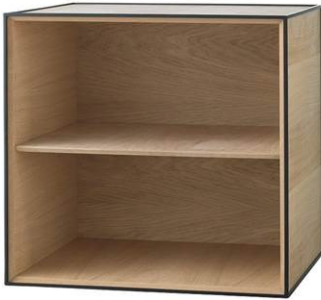

FRAME 49

Designed by *Mogens Lassen*

MASTER SKU	BL39010PIM	
COLLI	1	
DIMENSIONS	H: 49 cm	W: 49 cm
	D: 42 cm	

CARE INSTRUCTIONS

Discover our product care guide for comprehensive care instructions.

[Download](#)

DESCRIPTION

Find more information in the dedicated product fact sheet for this product.

RECOMMENDED COMBINATIONS

SKU	VARIANT	INCL. VAT EUR	EXCL. VAT EUR
BL39272	Light Grey	510,00	426,77
BL40276	Smoked Oak	535,00	447,69
BL40273	Black Stained Ash	575,00	481,16
BL40270	Oak	535,00	447,69
BL39271	Dark Grey	510,00	426,77