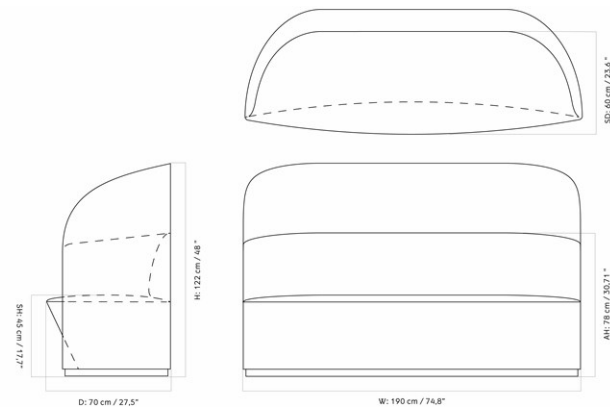

TEAROOM SOFA, HIGH BACK

Designed by *Nick Ross*

MASTER SKU	9607000PIM	
COLLI	1	
DIMENSIONS	H: 122 cm	W: 190 cm
	D: 70 cm	
	SH: 45 cm	SD: 60 cm
	AH: 78 cm	

CARE INSTRUCTIONS

Discover our product care guide for comprehensive care instructions.

[Download](#)

Find more information in the dedicated product fact sheet for this product.

DESCRIPTION

RECOMMENDED COMBINATIONS

SKU	VARIANT	INCL. VAT EUR	EXCL. VAT EUR
9607003-000N01ZZ	Safire - White, 0006	6.105,00	5.108,66
9607002-004602ZZ	Hallingdal - Beige, 0200	5.475,00	4.581,48
9607001-009W05ZZ	Champion - Green, 1-3114-035	4.845,00	4.054,30
9607000-000000ZZ	Audo Bouclé - Beige, 02	4.230,00	3.539,66

SPEC OPTIONS

MASTER SKU	VARIANT	INCL. VAT EUR	EXCL. VAT EUR
9607000PIM	Price Category - PC4T <i>Grand Mohair, Danish Art Weaving / Lupo, Dedar</i>	6.565,00	5.493,59
9607000PIM	Price Category - PC3T <i>Arctic, Jab / Safire, Sahco, Kvadrat / Vidar 4, Kvadrat / Zero, Sahco, Kvadrat</i>	6.105,00	5.108,66
9607000PIM	Price Category - PC2T <i>Canvas 2, Kvadrat / Clay, Sahco, Kvadrat / Fiord, Kvadrat / Hallingdal 65, Kvadrat / Moss, Sahco, Kvadrat / Reflect, Kvadrat / Savanna, Kvadrat / Steelcut Trio 3, Kvadrat</i>	5.475,00	4.581,48
9607000PIM	Price Category - PC1T <i>Barnum Bouclé, Audo / Champion, JAB / Illusion, Nevotex / Hot Madison, JAB / Maple, Kvadrat / Remix, Kvadrat / Re-wool, Kvadrat</i>	4.845,00	4.054,30