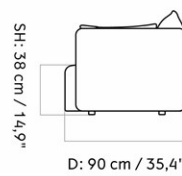

OFFSET SOFA, 2 SEATER

Designed by *Norm Architects*

MASTER SKU	9850000PIM	CARE INSTRUCTIONS	Discover our product care guide for comprehensive care instructions.
COLLI	1		Download
DIMENSIONS	H: 75 cm W: 178 cm D: 90 cm SH: 38 cm SD: 62 cm AH: 65 cm	DESCRIPTION	Find more information in the dedicated product fact sheet for this product.

RECOMMENDED COMBINATIONS

SKU	VARIANT	INCL. VAT EUR	EXCL. VAT EUR
9850020-000300ZZ	Audo Bouclé - Beige, 02	2.550,00	2.133,84
9850020-000200ZZ	Audo Bouclé - Dark grey, 16	2.550,00	2.133,84
9850020-000100ZZ	Audo Bouclé - Bordeaux, 08	2.550,00	2.133,84
9850020-000000ZZ	Audo Bouclé - Gold, 06	2.550,00	2.133,84
9850003-000003ZZ	Safire - Black, 0001	4.255,00	3.560,58
9850002-00GPOGZZ	Moss - Beige, 0019	3.675,00	3.075,24
9850002-00280NZZ	Savanna - White/Cream, 0202	3.675,00	3.075,24

SPEC OPTIONS

MASTER SKU	VARIANT	INCL. VAT EUR	EXCL. VAT EUR
9850000PIM	Price Category - PC0T <i>Audo Bouclé, Audø</i>	2.550,00	2.133,84
9850000PIM	Price Category - PC4T <i>Lupo, Dedar</i>	4.910,00	4.108,69
9850000PIM	Price Category - PC3T <i>Arctic, Jab / Safire, Sahco, Kvadrat / Vidar 4, Kvadrat / Zero, Sahco, Kvadrat</i>	4.255,00	3.560,58