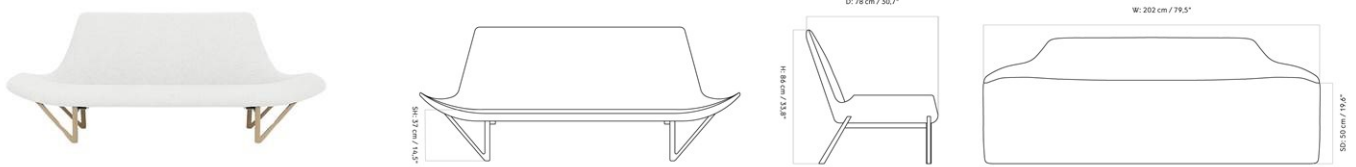

PAGODE SOFA, NATURAL OAK BASE
Designed by *Tove & Edvard Kindt-Larsen*

MASTER SKU	1216000PIM	CARE INSTRUCTIONS	Discover our product care guide for comprehensive care instructions.
COLLI	1		Download
DIMENSIONS	H: 86 cm W: 202 cm D: 78 cm SH: 37 cm SD: 50 cm	DESCRIPTION	Find more information in the dedicated product fact sheet for this product.

RECOMMENDED COMBINATIONS

SKU	VARIANT	INCL. VAT EUR	EXCL. VAT EUR
1216002-020100ZZ	Hallingdal - Grey, 0110	5.920,00	4.953,86
1216002-020000ZZ	Hallingdal - Beige, 0200	5.920,00	4.953,86
1216001-020100ZZ	Re-wool - Beige, 0218	5.635,00	4.715,37
1216001-020000ZZ	Re-wool - Yellow/Ochre, 0448	5.635,00	4.715,37

SPEC OPTIONS

MASTER SKU	VARIANT	INCL. VAT EUR	EXCL. VAT EUR
1216000PIM	Price Category - PC4T <i>Grand Mohair, Danish Art Weaving / Lupo, Dedar</i>	6.485,00	5.426,65
1216000PIM	Price Category - PC3T <i>Arctic, Jab / Safire, Sahco, Kvadrat / Vidar 4, Kvadrat / Zero, Sahco, Kvadrat</i>	6.200,00	5.188,16
1216000PIM	Price Category - PC0T <i>Audo Bouclé, Audo</i>	5.355,00	4.481,06
1216000PIM	Price Category - PC2T <i>Canvas 2, Kvadrat / Clay, Sahco, Kvadrat / Fiord, Kvadrat / Hallingdal 65, Kvadrat / Moss, Sahco, Kvadrat / Reflect, Kvadrat / Savanna, Kvadrat / Steelcut Trio 3, Kvadrat</i>	5.920,00	4.953,86