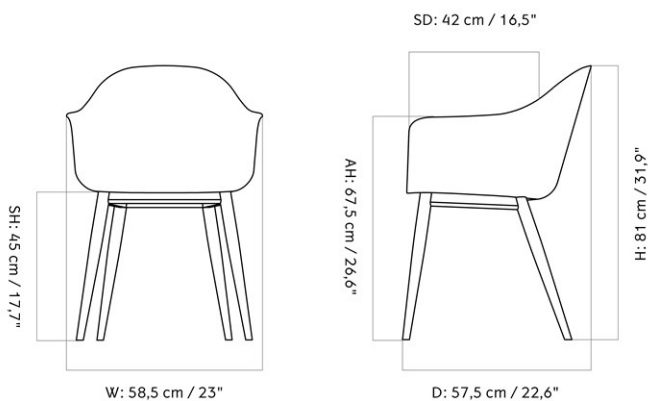

HARBOUR DINING CHAIR, OAK BASE, PLASTIC SHELL

Designed by *Norm Architects*

MASTER SKU	9350639PIM		
COLLI	1		
DIMENSIONS	H: 81 cm	W: 58.5 cm	
	D: 57.5 cm		
	SH: 45 cm	SD: 42 cm	
	AH: 67.5 cm		

CARE INSTRUCTIONS

Discover our product care guide for comprehensive care instructions.

[Download](#)

Find more information in the dedicated product fact sheet for this product.

DESCRIPTION

SPEC OPTIONS

MASTER SKU	VARIANT	INCL. VAT EUR	EXCL. VAT EUR
9350639PIM	Dependent On Selected Variant - Dependent On Selected Variant	455,00	380,74

QUICK SHIP

SKU	VARIANT	INCL. VAT EUR	EXCL. VAT EUR
9350639-0005ZZZZ	Black Oak - White, 9016	455,00	380,74
9350639-0003ZZZZ	Black Oak - Light Grey, 9002	455,00	380,74
9350639-0002ZZZZ	Black Oak - Khaki, 1011	455,00	380,74
9350639-0001ZZZZ	Black Oak - Burned red, 8015	455,00	380,74
9350639-0000ZZZZ	Black Oak - Black, 9011	455,00	380,74
9350639-0004ZZZZ	Black Oak - Olive, 7002	455,00	380,74
9350639-0205ZZZZ	Natural Oak - White, 9016	455,00	380,74
9350639-0204ZZZZ	Natural Oak - Olive, 7002	455,00	380,74
9350639-0203ZZZZ	Natural Oak - Light Grey, 9002	455,00	380,74
9350639-0202ZZZZ	Natural Oak - Khaki, 1011	455,00	380,74
9350639-0201ZZZZ	Natural Oak - Burned red, 8015	455,00	380,74