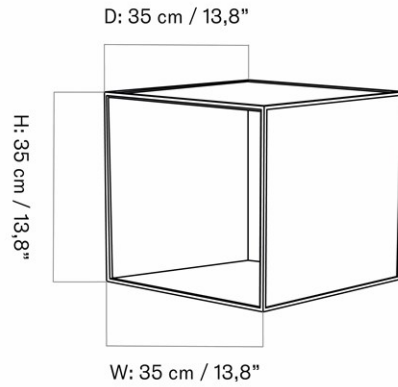

FRAME 35

Designed by *Mogens Lassen*

MASTER SKU
COLLI
DIMENSIONS

BL39002PIM
1
H: 35 cm   W: 35 cm
D: 35 cm

CARE INSTRUCTIONS

Discover our product care guide for comprehensive care instructions.

DESCRIPTION

[Download](#)

Find more information in the dedicated product fact sheet for this product.

RECOMMENDED COMBINATIONS

SKU	VARIANT	INCL. VAT EUR	EXCL. VAT EUR
BL40156	Smoked Oak	335,00	280,33
BL40153	Black Stained Ash	335,00	280,33
BL40150	Oak	335,00	280,33
BL39154	Sand	270,00	225,94
BL39153	Fjord	270,00	225,94
BL39152	Light Grey	270,00	225,94
BL39151	Dark Grey	270,00	225,94