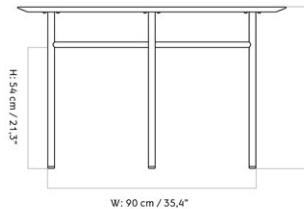

SNAREGADE DINING TABLE, ROUND Ø120 CM / 47"

Designed by *Norm Architects*

MASTER SKU
COLLI
DIMENSIONS

1150003PIM
1
H: 73 cm   W: 120 cm
D: 120 cm
Ø: 120, cm

CARE INSTRUCTIONS

Discover our product care guide for comprehensive care instructions.

[Download](#)

Find more information in the dedicated product fact sheet for this product.

DESCRIPTION

STOCK OPTION

SKU	VARIANT	INCL. VAT EUR	EXCL. VAT EUR
1153849	Black Steel Base - Dark Stained Oak	1.770,00	1.481,14
1153539	Black Steel Base - Black Painted Oak Veneer Top	1.475,00	1.234,28