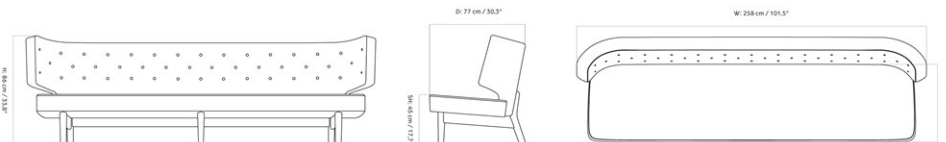

RADIOHUS SOFA, 3 SEATER, NATURAL OAK BASE, W/DAKAR 0250 BUTTONS

Designed by *Vilhelm Lauritzen*

MASTER SKU	1222300PIM	CARE INSTRUCTIONS	Discover our product care guide for comprehensive care instructions. Download Find more information in the dedicated product fact sheet for this product.
COLLI	1	DESCRIPTION	
DIMENSIONS	H: 86 cm W: 258 cm D: 77 cm SH: 45 cm SD: 58 cm		

RECOMMENDED COMBINATIONS

SKU	VARIANT	INCL. VAT EUR	EXCL. VAT EUR
1222302-020000ZZ	Hallingdal - Grey, 0110	7.545,00	6.313,66
1222301-020000ZZ	Re-wool - Beige, 0218	7.250,00	6.066,80

SPEC OPTIONS

MASTER SKU	VARIANT	INCL. VAT EUR	EXCL. VAT EUR
1222300PIM	Price Category - PC4T <i>Grand Mohair, Danish Art Weaving / Lupo, Dedar</i>	8.135,00	6.807,37
1222300PIM	Price Category - PC3T <i>Arctic, Jab / Safire, Sahco, Kvadrat / Vidar 4, Kvadrat / Zero, Sahco, Kvadrat</i>	7.840,00	6.560,51
1222300PIM	Price Category - PC0T <i>Audo Bouclé, Audø</i>	6.950,00	5.815,76
1222300PIM	Price Category - PC2T <i>Canvas 2, Kvadrat / Clay, Sahco, Kvadrat / Fiord, Kvadrat / Hallingdal 65, Kvadrat / Moss, Sahco, Kvadrat / Reflect, Kvadrat / Savanna, Kvadrat / Steelcut Trio 3, Kvadrat</i>	7.545,00	6.313,66
1222300PIM	Price Category - PC1T <i>Barnum Bouclé, Audø / Champion, JAB / Illusion, Nevotex / Hot Madison, JAB / Remix, Kvadrat / Re-wool, Kvadrat</i>	7.250,00	6.066,80