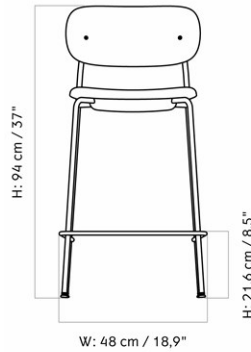

CO COUNTER CHAIR, UPHOLSTERED SEAT, OAK BACK

Designed by *Norm Architects*

MASTER SKU	1184000PIM		
COLLI	1		
DIMENSIONS	H: 94.5 cm	W: 49.5 cm	
	D: 49.5 cm		
	SH: 68.5 cm	SD: 39.5 cm	

CARE INSTRUCTIONS

Discover our product care guide for comprehensive care instructions.