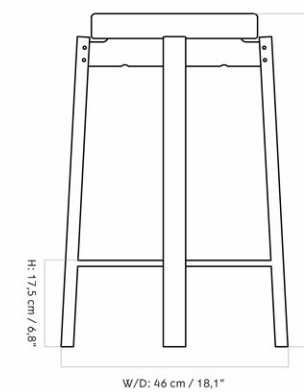

PASSAGE COUNTER STOOL, NATURAL OAK BASE, UPHOLSTERED SEAT, BRASS RING

Designed by *Kroeyer-Saetter-Lassen*

MASTER SKU	1513600PIM		
COLLI	1		
DIMENSIONS	H: 66 cm	W: 46 cm	
	D: 46 cm		
	SH: 66 cm	SD: 33.5 cm	

CARE INSTRUCTIONS

Discover our product care guide for comprehensive care instructions.

[Download](#)

Find more information in the dedicated product fact sheet for this product.

DESCRIPTION

SPEC OPTIONS

MASTER SKU	VARIANT	INCL. VAT EUR	EXCL. VAT EUR
1513600PIM	Price Category - PCCOM - NEW	935,00	782,41
1513600PIM	Price Category - PC0L - NEW <i>Sierra, Camo</i>	830,00	694,54
1513600PIM	Price Category - PC4L - NEW	1.330,00	1.112,94
1513600PIM	Price Category - PC3L - NEW	1.125,00	941,40
1513600PIM	Price Category - PC2L - NEW <i>Dunes, Sørensen / Nuance, Sørensen</i>	1.045,00	874,46
1513600PIM	Price Category - PC1L - NEW <i>Dakar, Nevotex / Envy, Sørensen / Ultra, Sørensen</i>	940,00	786,59
1513600PIM	Price Category - PC4T - NEW <i>Cabanon Soft, Designers Guild / Grand Mohair, Danish Art Weaving / Lupo, Dedar</i>	1.125,00	941,40
1513600PIM	Price Category - PC3T - NEW <i>Arctic, Jab / Safire, Sahco, Kvadrat / Vidar 4, Kvadrat / Zero, Sahco, Kvadrat</i>	1.075,00	899,56
1513600PIM	Price Category - PC2T - NEW <i>Canvas 2, Kvadrat / Clay, Sahco, Kvadrat / Fiord, Kvadrat / Hallingdal 65, Kvadrat / Moss, Sahco, Kvadrat / Reflect, Kvadrat / Savanna, Kvadrat / Steelcut Trio 3, Kvadrat</i>	980,00	820,06