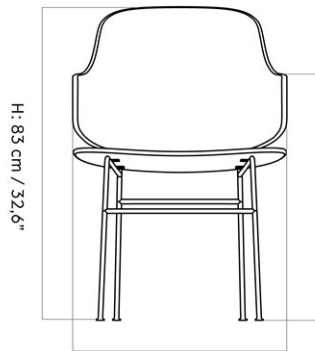

THE PENGUIN, DINING CHAIR, BLACK BASE, WALNUT
 Designed by *Ib Kofod-Larsen Design*

COLLI	1		
DIMENSIONS	H: 82 cm	W: 56 cm	
	D: 57 cm		
	SH: 47 cm	SD: 44.5 cm	
	AH: 64.4 cm		

CARE INSTRUCTIONS

Discover our product care guide for comprehensive care instructions.