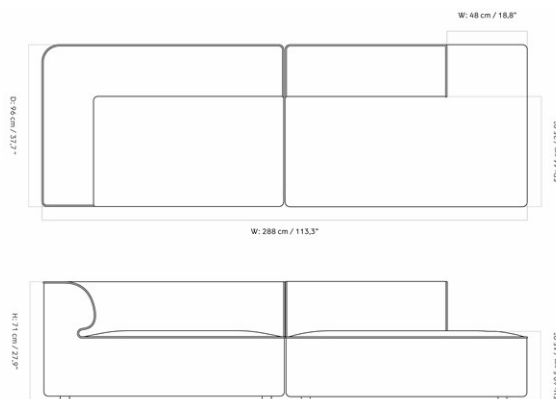

EAVE MODULAR SOFA 96, 2 SEATER, CONFIGURATION 3

Designed by *Norm Architects*

MASTER SKU	9987220PIM		
COLLI	1		
DIMENSIONS	H: 71 cm	W: 288 cm	
	D: 96 cm		
	SH: 40.5 cm	SD: 66 cm	
	AH: 70 cm		

CARE INSTRUCTIONS

Discover our product care guide for comprehensive care instructions.

[Download](#)

DESCRIPTION

Find more information in the dedicated product fact sheet for this product.

RECOMMENDED COMBINATIONS

SKU	VARIANT	INCL. VAT EUR	EXCL. VAT EUR
9987203-000B00ZZ	Safire - Blue, 0012	5.710,00	4.778,13
9987203-000000ZZ	Safire - Black, 0001	5.710,00	4.778,13
9987202-000P01ZZ	Savanna - White, 0202	5.170,00	4.326,26
9987202-000L00ZZ	Moss - Orange, 0022	5.170,00	4.326,26
9987202-000H00ZZ	Moss - White, 0018	5.170,00	4.326,26
9987201-000B00ZZ	Champion - Green, 1-3114-035	4.630,00	3.874,38
9987200-000500ZZ	Audo Bouclé - Dark grey, 16	4.155,00	3.476,90
9987200-000300ZZ	Audo Bouclé - Bordeaux, 08	4.155,00	3.476,90
9987200-000100ZZ	Audo Bouclé - Gold, 06	4.155,00	3.476,90
9987200-000000ZZ	Audo Bouclé - Beige, 02	4.155,00	3.476,90

SPEC OPTIONS

MASTER SKU	VARIANT	INCL. VAT EUR	EXCL. VAT EUR
9987220PIM	Price Category - PC4T <i>Lupo, Dedar</i>	6.250,00	5.230,00