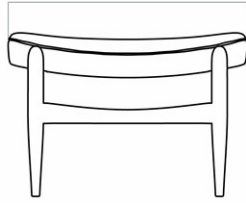

ELIZABETH OTTOMAN, NATURAL OAK BASE

Designed by *Ib Kofod-Larsen Design*

W: 57 cm / 22,4"

H: 36 cm / 14,1"

D: 42 cm / 16,5"

MASTER SKU	1209000PIM
COLLI	1
DIMENSIONS	H: 36 cm W: 57 cm D: 42 cm

CARE INSTRUCTIONS