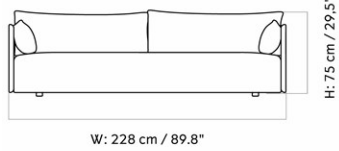

OFFSET SOFA, 3 SEATER W/LOOSE COVER

Designed by *Norm Architects*

MASTER SKU
COLLI
DIMENSIONS

9854000PIM
1
H: 75 cm   W: 228 cm
D: 90 cm
SH: 37 cm   SD: 62 cm
AH: 58.5 cm

CARE INSTRUCTIONS

Discover our product care guide for comprehensive care instructions.

[Download](#)

DESCRIPTION

Find more information in the dedicated product fact sheet for this product.

RECOMMENDED COMBINATIONS

SKU	VARIANT	INCL. VAT EUR	EXCL. VAT EUR
9854003	Audo Linen, Poppy Seed	3.355,00	2.807,46
9854002	Audo Linen, Wheat	3.355,00	2.807,46
9854001	Audo Linen, Oat	3.355,00	2.807,46