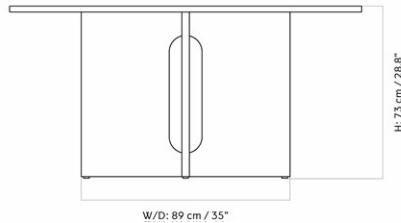

ANDROGYNE DINING TABLE ROUND, Ø150 CM / 59"

Designed by *Danielle Siggerud*

MASTER SKU	1183001PIM
COLLI	1
DIMENSIONS	H: 73 cm
	D: 150 cm
	Ø: 150, cm

CARE INSTRUCTIONS

Discover our product care guide for comprehensive care instructions.