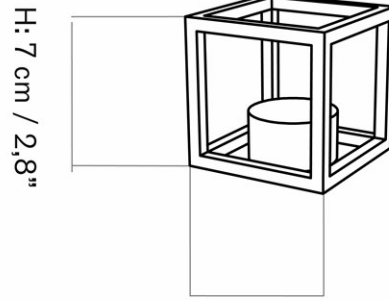

KUBUS T

Designed by *Mogens Lassen*

W+D: 7 cm / 2,8"

MASTER SKU
COLLI

BL14000PIM
4

CARE INSTRUCTIONS

Discover our product care guide for comprehensive care instructions.

[Download](#)

DESCRIPTION

Find more information in the dedicated product fact sheet for this product.

STOCK OPTION

SKU	VARIANT	INCL. VAT EUR	EXCL. VAT EUR
BL10131	White	90,00	75,31
BL10031	Black	90,00	75,31