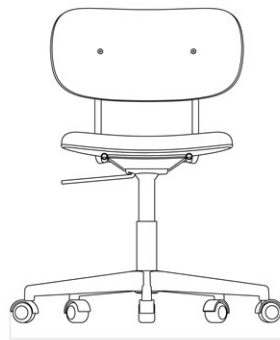

CO TASK CHAIR, STAR BASE W/CASTERS, BLACK ALUMINIUM, UPHOLSTERED SEAT

Designed by *Norm Architects*

W/D: 65.5 cm / 25.7"