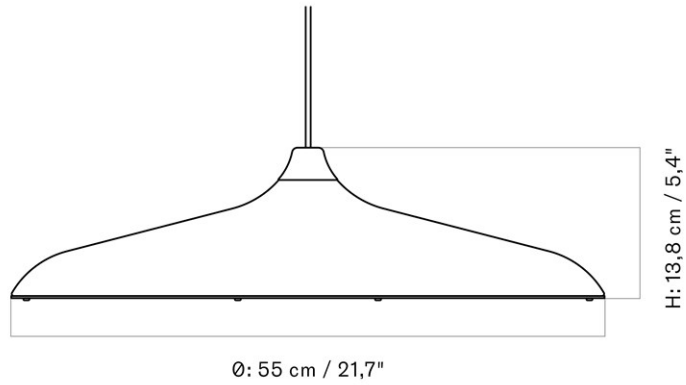

CIRCULAR PENDANT

Designed by *StudioWM*

MASTER SKU
COLLI

1680000PIM
2

CARE INSTRUCTIONS

Discover our product care guide for comprehensive care instructions.

[Download](#)

DESCRIPTION

Find more information in the dedicated product fact sheet for this product.

STOCK OPTION

SKU	VARIANT	INCL. VAT EUR	EXCL. VAT EUR
1682539	Circular Lamp, Push, Black	695,00	581,58