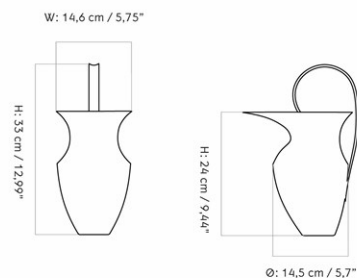

STOCK OPTION

SKU	VARIANT	INCL. VAT EUR	EXCL. VAT EUR
4481949	H29 cm - Smoke	65,00	54,39
4480002	H26 cm - Clear	60,00	50,21

ETRUSCAN PITCHER COLLECTION

Designed by *Mathias & Alexander*

ETRUSCAN 30

ETRUSCAN 33