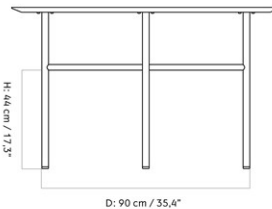

SNAREGADE DINING TABLE, ROUND Ø120 CM / 47"

Designed by *Norm Architects*

MASTER SKU
COLLI
DIMENSIONS

1150003PIM
1
H: 73 cm   W: 120 cm
D: 120 cm
Ø: 120, cm

CARE INSTRUCTIONS

Discover our product care guide for comprehensive care instructions.

[Download](#)

Find more information in the dedicated product fact sheet for this product.

DESCRIPTION

STOCK OPTION

SKU	VARIANT	INCL. VAT EUR	EXCL. VAT EUR
1153849	Black Steel Base - Dark Stained Oak	1.770,00	1.481,14
1153539	Black Steel Base - Black Painted Oak Veneer Top	1.475,00	1.234,28