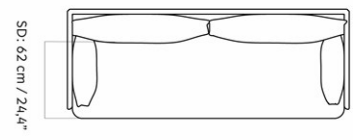

OFFSET LOOSE COVER FOR 3- SEATER

Designed by *Norm Architects*

MASTER SKU
COLLI
DIMENSIONS

9852012PIM
1
H: 59 cm   W: 228 cm
D: 90 cm
SH: 38 cm

CARE INSTRUCTIONS

Discover our product care guide for comprehensive care instructions.

[Download](#)

DESCRIPTION

Find more information in the dedicated product fact sheet for this product.

RECOMMENDED COMBINATIONS

SKU	VARIANT	INCL. VAT EUR	EXCL. VAT EUR
9854012	Cover For 3-Seater - Cotlin, Poppy Seed	1.100,00	920,48
9854011	Cover For 3-Seater - Cotlin, Wheat	1.100,00	920,48
9854010	Cover For 3-Seater - Cotlin, Oat	1.100,00	920,48