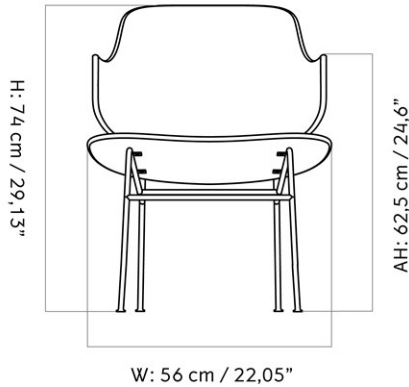

THE PENGUIN, LOUNGE CHAIR, BLACK BASE, WALNUT
Designed by *Ib Kofod-Larsen Design*

COLLI	1		
DIMENSIONS	H: 74 cm	W: 56 cm	
	D: 64 cm		
	SH: 42 cm	AH: 59.3 cm	

CARE INSTRUCTIONS

Discover our product care guide for comprehensive care instructions.

[Download](#)

DESCRIPTION

Find more information in the dedicated product fact sheet for this product.

SKU	INCL. VAT EUR	EXCL. VAT EUR
1203026	910,00	761,49