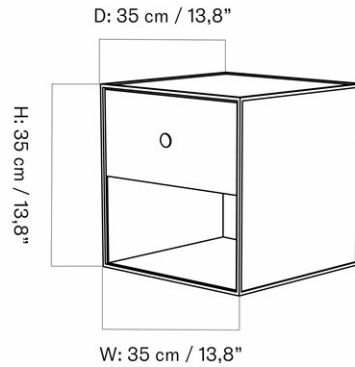

FRAME 35 W/ONE DRAWER

Designed by *Mogens Lassen*

MASTER SKU	BL39004PIM	
COLLI	1	
DIMENSIONS	H: 35 cm	W: 35 cm
	D: 35 cm	

CARE INSTRUCTIONS

Discover our product care guide for comprehensive care instructions.