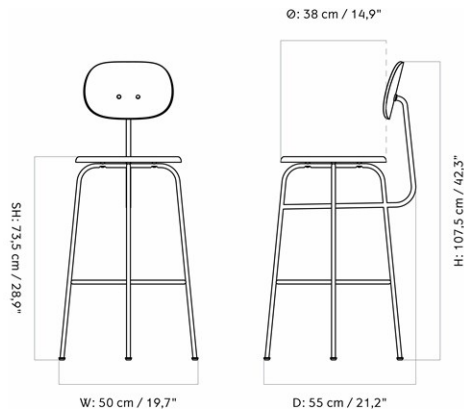

AFTERROOM BAR CHAIR PLUS, BLACK BASE, VENEER SEAT AND BACK

Designed by *Afteroom*

MASTER SKU	8486039PIM	
COLLI	1	
DIMENSIONS	H: 106 cm	W: 50 cm
	D: 55 cm	
	SH: 72 cm	SD: 34 cm

CARE INSTRUCTIONS

Discover our product care guide for comprehensive care instructions.