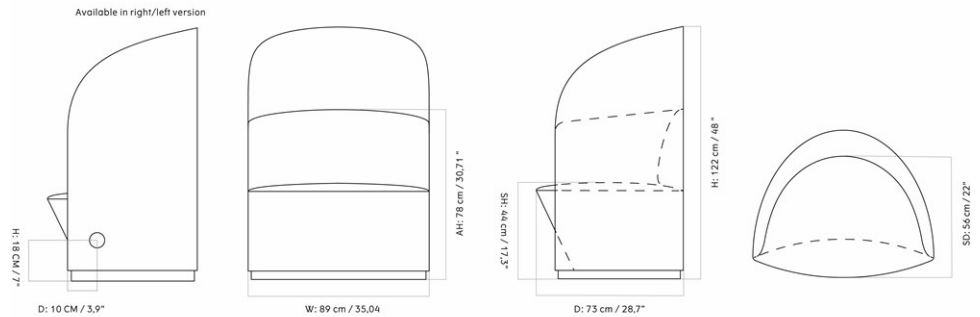

TEAMROOM LOUNGE CHAIR, HIGH BACK, W/POWER OUTLET

Designed by *Nick Ross*

MASTER SKU	9607100PIM
COLLI	1
DIMENSIONS	H: 120 cm W: 89 cm
	D: 73 cm
	SH: 43 cm SD: 56 cm
	AH: 78 cm

CARE INSTRUCTIONS

Discover our product care guide for comprehensive care instructions.

[Download](#)

Find more information in the dedicated product fact sheet for this product.

DESCRIPTION

RECOMMENDED COMBINATIONS

SKU	VARIANT	INCL. VAT EUR	EXCL. VAT EUR
9607103-000700ZZ	Safire - White, 0006	4.095,00	3.426,70
9607102-003G02ZZ	Hallingdal - Beige, 0200	3.715,00	3.108,71
9607101-001001ZZ	Champion - Green, 1-3114-035	3.355,00	2.807,46
9607100-000000ZZ	Audo Bouclé - Beige, 02	2.995,00	2.506,22

SPEC OPTIONS

MASTER SKU	VARIANT	INCL. VAT EUR	EXCL. VAT EUR
9607100PIM	Price Category - PC4T <i>Cabanon Soft, Designers Guild / Grand Mohair, Danish Art Weaving / Lupo, Dedar</i>	4.310,00	3.606,61
9607100PIM	Price Category - PC3T <i>Arctic, Jab / Safire, Sahco, Kvadrat / Vidar 4, Kvadrat / Zero, Sahco, Kvadrat</i>	4.095,00	3.426,70
9607100PIM	Price Category - PC2T <i>Canvas 2, Kvadrat / Clay, Sahco, Kvadrat / Fiord, Kvadrat / Hallingdal 65, Kvadrat / Moss, Sahco, Kvadrat / Reflect, Kvadrat / Savanna, Kvadrat / Steelcut Trio 3, Kvadrat</i>	3.715,00	3.108,71