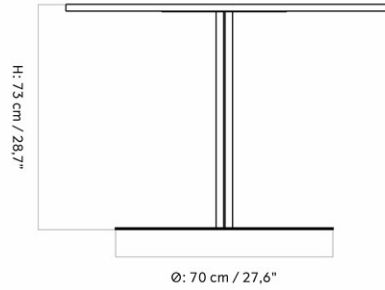

HARBOUR COLUMN DINING TABLE, ROUND BASE, Ø105 CM

Designed by *Norm Architects*

MASTER SKU
COLLI
DIMENSIONS

9320004PIM
1
H: 73 cm   W: 105 cm
D: 105 cm
Ø: 105, cm

CARE INSTRUCTIONS

Discover our product care guide for comprehensive care instructions.

[Download](#)

Find more information in the dedicated product fact sheet for this product.

DESCRIPTION

STOCK OPTION

SKU	VARIANT	INCL. VAT EUR	EXCL. VAT EUR
9316139	Black Steel Round Base - Kunis Breccia Stone	1.730,00	1.447,66
9316659	Black Steel Round Base - Estremoz Marble Off White Top	1.555,00	1.301,22