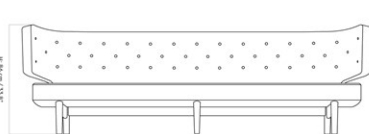

RADIOHUS SOFA, 3 SEATER, NATURAL OAK BASE

Designed by *Vilhelm Lauritzen*

MASTER SKU	1221000PIM	CARE INSTRUCTIONS	Discover our product care guide for comprehensive care instructions. Download Find more information in the dedicated product fact sheet for this product.
COLLI	1	DESCRIPTION	
DIMENSIONS	H: 86 cm W: 258 cm D: 77 cm SH: 45 cm SD: 58 cm		

RECOMMENDED COMBINATIONS

SKU	VARIANT	INCL. VAT EUR	EXCL. VAT EUR
1221002-020100ZZ	Hallingdal - Beige, 0200	7.395,00	6.188,14
1221002-020000ZZ	Hallingdal - Grey, 0110	7.395,00	6.188,14
1221001-020000ZZ	Re-wool - Beige, 0218	7.100,00	5.941,28

SPEC OPTIONS

MASTER SKU	VARIANT	INCL. VAT EUR	EXCL. VAT EUR
1221000PIM	Price Category - PC4T <i>Grand Mohair, Danish Art Weaving / Lupo, Dedar</i>	7.985,00	6.681,85
1221000PIM	Price Category - PC3T <i>Arctic, Jab / Safire, Sahco, Kvadrat / Vidar 4, Kvadrat / Zero, Sahco, Kvadrat</i>	7.690,00	6.434,99
1221000PIM	Price Category - PC2T <i>Canvas 2, Kvadrat / Clay, Sahco, Kvadrat / Fiord, Kvadrat / Hallingdal 65, Kvadrat / Moss, Sahco, Kvadrat / Reflect, Kvadrat / Savanna, Kvadrat / Steelcut Trio 3, Kvadrat</i>	7.395,00	6.188,14
1221000PIM	Price Category - PC1T <i>Barnum Bouclé, Audo / Champion, JAB / Illusion, Nevotex / Hot Madison, JAB / Remix, Kvadrat / Re-wool, Kvadrat</i>	7.100,00	5.941,28
1221000PIM	Price Category - PC0T <i>Audo Bouclé, Audo</i>	6.805,00	5.694,42