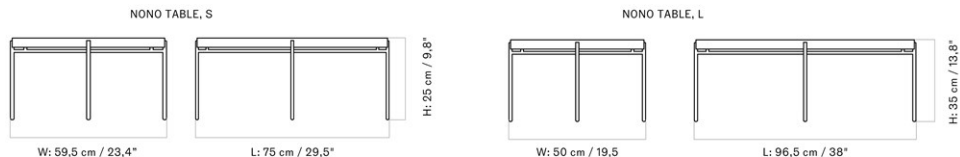

NONO TABLE

Designed by *Note Design Studio*

MASTER SKU
COLLI

8561400PIM
1

CARE INSTRUCTIONS

Discover our product care guide for
comprehensive care instructions.

[Download](#)

DESCRIPTION

Find more information in the dedicated
product fact sheet for this product.

STOCK OPTION

SKU	VARIANT	INCL. VAT EUR	EXCL. VAT EUR
8561939	Large - Brown Glass	845,00	707,10
8561499	Large - Dark Green Glass	845,00	707,10
8560049	Small - Beige Glass	535,00	447,69