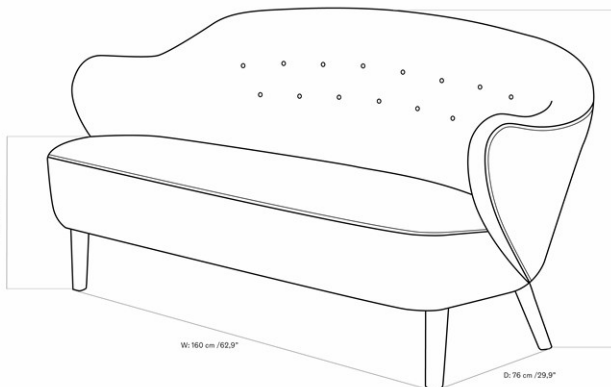

INGEBORG SOFA, W/VEGETAL BUTTONS

Designed by *Flemming Lassen*

MASTER SKU	1500600PIM		
COLLI	1		
DIMENSIONS	H: 79 cm	W: 160 cm	
	D: 76 cm		
	SH: 43 cm	SD: 50 cm	
	AH: 62 cm		

CARE INSTRUCTIONS

Discover our product care guide for comprehensive care instructions.

[Download](#)

Find more information in the dedicated product fact sheet for this product.

DESCRIPTION

STOCK OPTION

SKU	VARIANT	INCL. VAT EUR	EXCL. VAT EUR
1500603-042M05ZZ	Dark Stained Oak - Zero - Beige, 0001	5.810,00	4.861,81

RECOMMENDED COMBINATIONS

SKU	VARIANT	INCL. VAT EUR	EXCL. VAT EUR
1500603-012M05ZZ	Natural Oak - Zero - Beige, 0001	5.810,00	4.861,81

SPEC OPTIONS

MASTER SKU	VARIANT	INCL. VAT EUR	EXCL. VAT EUR
1500600PIM	Price Category - PC4L	8.415,00	7.041,67
1500600PIM	Price Category - PC3L <i>Sheepskin Curly, Skandilock</i>	7.625,00	6.380,60
1500600PIM	Price Category - PC2L <i>Dunes, Sørensen / Nuance, Sørensen</i>	6.965,00	5.828,31
1500600PIM	Price Category - PC1L <i>Dakar, Nevotex / Envy, Sørensen / Ultra, Sørensen</i>	6.105,00	5.108,66
1500600PIM	Price Category - PC4T <i>Grand Mohair, Danish Art Weaving / Lupo, Dedar</i>	6.455,00	5.401,54