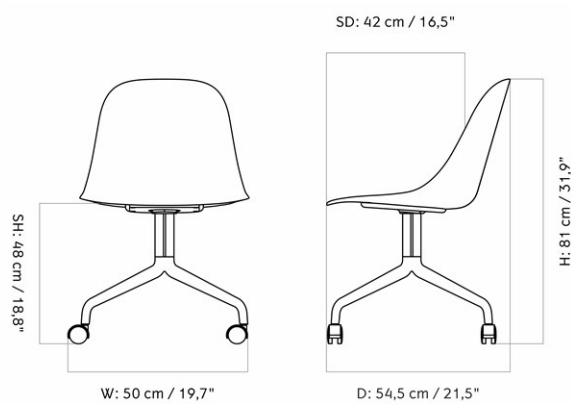

HARBOUR SIDE DINING CHAIR, STAR BASE W/CASTERS, UPHOLSTERED SHELL

Designed by *Norm Architects*

MASTER SKU	9398000PIM	
COLLI	1	
DIMENSIONS	H: 81 cm	W: 50 cm
	D: 55.5 cm	
	SH: 48 cm	SD: 42 cm

CARE INSTRUCTIONS

Discover our product care guide for comprehensive care instructions.

[Download](#)

Find more information in the dedicated product fact sheet for this product.

DESCRIPTION

RECOMMENDED COMBINATIONS

SKU	VARIANT	INCL. VAT EUR	EXCL. VAT EUR
9398004-050300ZZ	Polished aluminium - Dakar - Cognac, 0250	1.435,00	1.200,81
9398004-030600ZZ	Black - Dakar - Antilop, 0311	1.435,00	1.200,81
9398002-051500ZZ	Polished aluminium - Canvas - Grey, 0154	1.180,00	987,42
9398002-031500ZZ	Black - Canvas - Grey, 0154	1.180,00	987,42

SPEC OPTIONS

MASTER SKU	VARIANT	INCL. VAT EUR	EXCL. VAT EUR
9398000PIM	Price Category - PC0L - NEW <i>Sierra, Camo</i>	1.380,00	1.154,78
9398000PIM	Price Category - PC0T <i>Audo Bouclé, Audo</i>	765,00	640,15
9398000PIM	Price Category - PC4T <i>Grand Mohair, Danish Art Weaving / Lupo, Dedar</i>	1.505,00	1.259,38
9398000PIM	Price Category - PC4L	2.615,00	2.188,23
9398000PIM	Price Category - PC3L	1.920,00	1.606,66
9398000PIM	Price Category - PC2L <i>Dunes, Sørensen / Nuance, Sørensen</i>	1.595,00	1.334,70