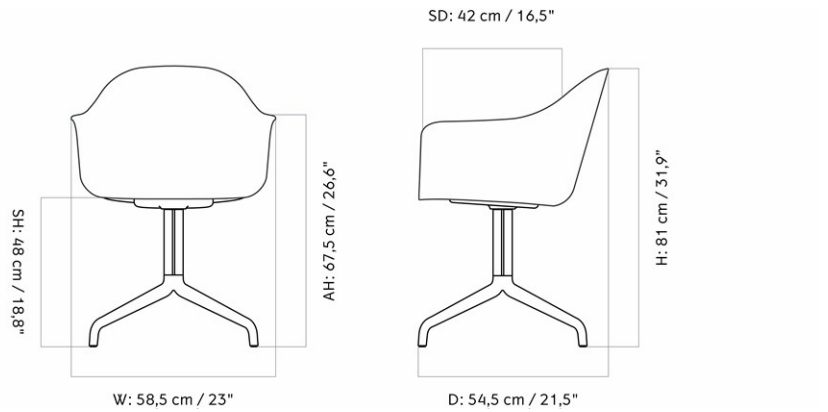

HARBOUR DINING CHAIR, STAR BASE W/SWIVEL, UPHOLSTERED SHELL

Designed by *Norm Architects*

MASTER SKU	9371000PIM	
COLLI	1	
DIMENSIONS	H: 81 cm	W: 58.5 cm
	D: 54.5 cm	
	SH: 48 cm	SD: 42 cm
	AH: 67.5 cm	

CARE INSTRUCTIONS

Discover our product care guide for comprehensive care instructions.

[Download](#)

Find more information in the dedicated product fact sheet for this product.

DESCRIPTION

RECOMMENDED COMBINATIONS

SKU	VARIANT	INCL. VAT EUR	EXCL. VAT EUR
9371004-051H01ZZ	Polished aluminium - Dakar - Black, 0842	1.515,00	1.267,75
9371002-051900ZZ	Polished aluminium - Canvas - Grey, 0154	1.275,00	1.066,92
9371002-031900ZZ	Black - Canvas - Grey, 0154	1.275,00	1.066,92
9371004-031H01ZZ	Black - Dakar - Black, 0842	1.515,00	1.267,75
9371004-030601ZZ	Black - Dakar - Antilop, 0311	1.515,00	1.267,75

SPEC OPTIONS

MASTER SKU	VARIANT	INCL. VAT EUR	EXCL. VAT EUR
9371000PIM	Price Category - PC0L - NEW <i>Sierra, Camo</i>	1.475,00	1.234,28
9371000PIM	Price Category - PC0T <i>Audo Bouclé, Audo</i>	870,00	728,02
9371000PIM	Price Category - PC4T <i>Grand Mohair, Danish Art Weaving / Lupo, Dedar</i>	1.675,00	1.401,64
9371000PIM	Price Category - PC4L	2.910,00	2.435,09
9371000PIM	Price Category - PC3L	2.120,00	1.774,02