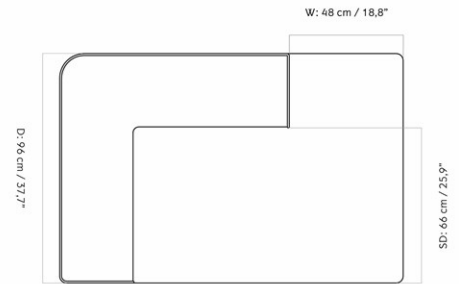

EAVE MODULAR SOFA 96, CHAISE LONGUE

Designed by *Norm Architects*

MASTER SKU	9969300PIM
COLLI	1
DIMENSIONS	H: 71 cm W: 144 cm
	D: 96 cm
	SH: 40.5 cm SD: 66 cm
	AH: 70 cm

CARE INSTRUCTIONS

Discover our product care guide for comprehensive care instructions.

[Download](#)

Find more information in the dedicated product fact sheet for this product.

DESCRIPTION

RECOMMENDED COMBINATIONS

SKU	VARIANT	INCL. VAT EUR	EXCL. VAT EUR
9969303-030B00ZZ	Safire - Blue, 0012 - Right	2.910,00	2.435,09
9969303-030000ZZ	Safire - Black, 0001 - Right	2.910,00	2.435,09
9969302-030X01ZZ	Moss - Orange, 0022 - Right	2.630,00	2.200,78
9969302-030T01ZZ	Moss - White, 0018 - Right	2.630,00	2.200,78
9969302-030300ZZ	Savanna - White, 0202 - Right	2.630,00	2.200,78
9969301-030B00ZZ	Champion - Green, 1-3114-035 - Right	2.350,00	1.966,48
9969300-030500ZZ	Audo Bouclé - Dark grey, 16 - Right	2.105,00	1.761,46
9969300-030300ZZ	Audo Bouclé - Bordeaux, 08 - Right	2.105,00	1.761,46
9969300-030100ZZ	Audo Bouclé - Gold, 06 - Right	2.105,00	1.761,46
9969300-030000ZZ	Audo Bouclé - Beige, 02 - Right	2.105,00	1.761,46
9969303-000000ZZ	Safire - Black, 0001 - Left	2.910,00	2.435,09
9969302-000T01ZZ	Moss - White, 0018 - Left	2.630,00	2.200,78
9969303-000B00ZZ	Safire - Blue, 0012 - Left	2.910,00	2.435,09
9969302-000X01ZZ	Moss - Orange, 0022 - Left	2.630,00	2.200,78