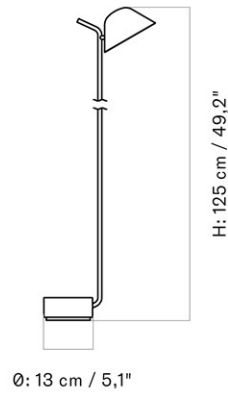

PEEK FLOOR LAMP

Designed by *Jonas Wagell*

MASTER SKU
COLLI

1320000PIM
2

CARE INSTRUCTIONS

Discover our product care guide for comprehensive care instructions.

[Download](#)

DESCRIPTION

Find more information in the dedicated product fact sheet for this product.

STOCK OPTION

SKU	VARIANT	INCL. VAT EUR	EXCL. VAT EUR
1320639	White	525,00	439,32