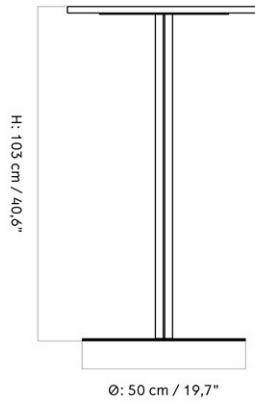

HARBOUR COLUMN BAR TABLE, ROUND, Ø60 CM / 23.6"

Designed by *Norm Architects*

MASTER SKU	9307000PIM
COLLI	1
DIMENSIONS	H: 103 cm W: 60 cm
	D: 60 cm
	Ø: 60, cm

CARE INSTRUCTIONS

Discover our product care guide for comprehensive care instructions.

[Download](#)

DESCRIPTION

Find more information in the dedicated product fact sheet for this product.

RECOMMENDED COMBINATIONS

SKU	VARIANT	INCL. VAT EUR	EXCL. VAT EUR
9320659	Estremoz Marble Off White Top	975,00	815,88
9320539	Black Painted Oak Veneer Top	680,00	569,02
9320149	Charcoal Linoleum Top	680,00	569,02
9320139	Kunis Breccia Stone Top	1.175,00	983,24