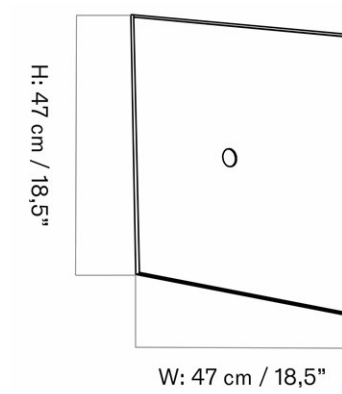

DOOR FOR FRAME 49

Designed by *Mogens Lassen*

MASTER SKU	BL39025PIM
COLLI	1
DIMENSIONS	H: 47 cm W: 47 cm D: 1 cm

CARE INSTRUCTIONS

Discover our product care guide for comprehensive care instructions.

[Download](#)

DESCRIPTION

Find more information in the dedicated product fact sheet for this product.

RECOMMENDED COMBINATIONS

SKU	VARIANT	INCL. VAT EUR	EXCL. VAT EUR
BL40777	Smoked Oak	120,00	100,42
BL40771	Black Stained Ash	120,00	100,42
BL40768	Oak	120,00	100,42
BL39775	Sand	90,00	75,31
BL39774	Fjord	90,00	75,31
BL39770	Light Grey	105,00	87,86
BL39769	Dark Grey	105,00	87,86