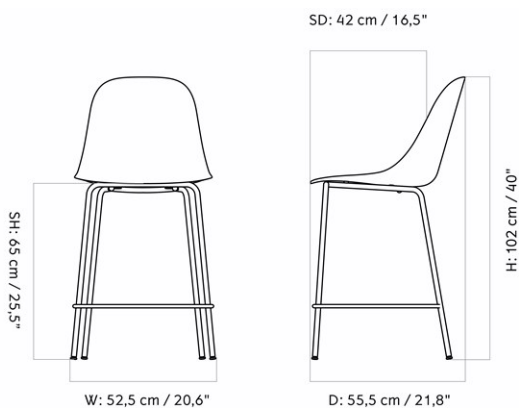

HARBOUR SIDE COUNTER CHAIR, PLASTIC SHELL

Designed by *Norm Architects*

MASTER SKU	9290100PIM		
COLLI	1		
DIMENSIONS	H: 102 cm	W: 52.5 cm	
	D: 55.5 cm		
	SH: 65 cm	SD: 42 cm	

CARE INSTRUCTIONS

Discover our product care guide for comprehensive care instructions.

[Download](#)

Find more information in the dedicated product fact sheet for this product.

DESCRIPTION

SPEC OPTIONS

MASTER SKU	VARIANT	INCL. VAT EUR	EXCL. VAT EUR
9290100PIM	Dependent On Selected Variant	430,00	359,82

QUICK SHIP

SKU	VARIANT	INCL. VAT EUR	EXCL. VAT EUR
9290100-0005ZZZZ	White, 9016	430,00	359,82
9290100-0003ZZZZ	Light Grey, 9002	430,00	359,82
9290100-0004ZZZZ	Olive, 7002	430,00	359,82
9290100-0002ZZZZ	Khaki, 1011	430,00	359,82
9290100-0001ZZZZ	Burned red, 8015	430,00	359,82
9290100-0000ZZZZ	Black, 9011	430,00	359,82