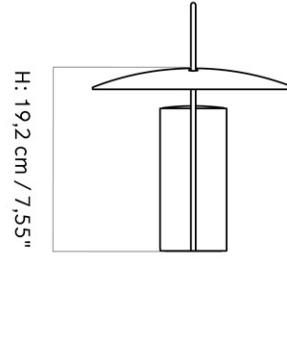

RAY TABLE LAMP

Designed by *Daniel Schofield*

MASTER SKU
COLLI

1890000PIM
1

CARE INSTRUCTIONS

Discover our product care guide for
comprehensive care instructions.

[Download](#)

DESCRIPTION

Find more information in the dedicated
product fact sheet for this product.

STOCK OPTION

SKU	VARIANT	INCL. VAT EUR	EXCL. VAT EUR
1890539Y	Black	270,00	225,94
1890469Y	Dusty Green	270,00	225,94