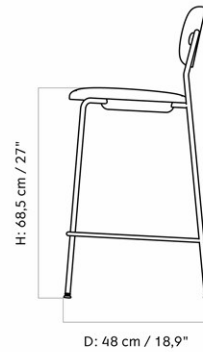

CO COUNTER CHAIR, UPHOLSTERED SEAT, OAK BACK

Designed by *Norm Architects*

MASTER SKU	1184000PIM		
COLLI	1		
DIMENSIONS	H: 94.5 cm	W: 49.5 cm	
	D: 49.5 cm		
	SH: 68.5 cm	SD: 39.5 cm	

CARE INSTRUCTIONS

Discover our product care guide for comprehensive care instructions.

[Download](#)

DESCRIPTION

Find more information in the dedicated product fact sheet for this product.

RECOMMENDED COMBINATIONS

SKU	VARIANT	INCL. VAT EUR	EXCL. VAT EUR
1185009-020R00ZZ	Sierra - Black, 1001 - Dark Stained Oak - NEW	575,00	481,16
1185009-020D00ZZ	Sierra - Army, 0441 - Dark Stained Oak - NEW	575,00	481,16
1185009-000100ZZ	Sierra - Stone, 1611 - Natural Oak - NEW	575,00	481,16
1184001-00EF09ZZ	Re-wool - Black, 0198 - Black Oak - NEW	590,00	493,71
1184000-020400ZZ	Audo Bouclé - Beige, 02 - Natural Oak - NEW	510,00	426,77

SPEC OPTIONS

MASTER SKU	VARIANT	INCL. VAT EUR	EXCL. VAT EUR
1184000PIM	Price Category - PC0L - NEW <i>Sierra, Camo</i>	575,00	481,16
1184000PIM	Price Category - PC4L	995,00	832,62
1184000PIM	Price Category - PC3L	820,00	686,18
1184000PIM	Price Category - PC2L <i>Dunes, Sørensen / Nuance, Sørensen</i>	725,00	606,68
1184000PIM	Price Category - PC1L <i>Dakar, Nevotex / Envy, Sørensen / Ultra, Sørensen</i>	630,00	527,18