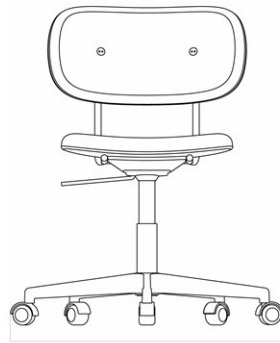

CO TASK CHAIR, STAR BASE W/CASTERS, BLACK ALUMINIUM, UPHOLSTERED SEAT AND BACK

Designed by *Norm Architects*

W/D: 65.5 cm / 25.7"