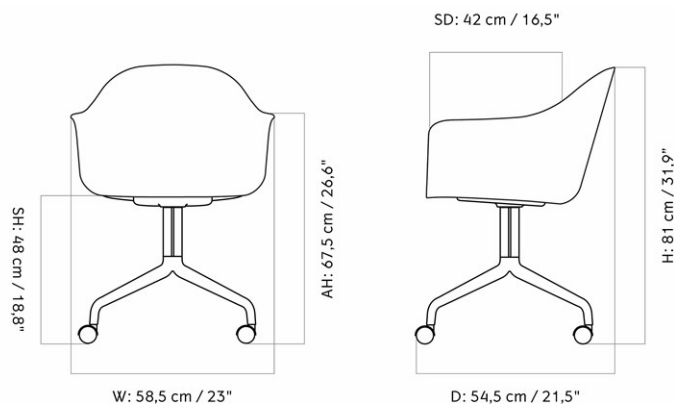

HARBOUR DINING CHAIR, STAR BASE W/CASTERS, UPHOLSTERED SHELL

Designed by *Norm Architects*

MASTER SKU	9391000PIM	
COLLI	1	
DIMENSIONS	H: 81 cm	W: 58.5 cm
	D: 54.5 cm	
	SH: 48 cm	SD: 42 cm
	AH: 67.5 cm	

CARE INSTRUCTIONS

Discover our product care guide for comprehensive care instructions.

[Download](#)

Find more information in the dedicated product fact sheet for this product.

DESCRIPTION

RECOMMENDED COMBINATIONS

SKU	VARIANT	INCL. VAT EUR	EXCL. VAT EUR
9391004-051H00ZZ	Polished aluminium - Dakar - Black, 0842	1.595,00	1.334,70
9391004-050300ZZ	Polished aluminium - Dakar - Cognac, 0250	1.595,00	1.334,70
9391004-030600ZZ	Black - Dakar - Antilop, 0311	1.595,00	1.334,70
9391002-051B00ZZ	Polished aluminium - Canvas - Grey, 0154	1.370,00	1.146,42
9391002-031B00ZZ	Black - Canvas - Grey, 0154	1.370,00	1.146,42

SPEC OPTIONS

MASTER SKU	VARIANT	INCL. VAT EUR	EXCL. VAT EUR
9391000PIM	Price Category - PC0L - NEW <i>Sierra, Camo</i>	1.460,00	1.221,73
9391000PIM	Price Category - PC0T <i>Audo Bouclé, Audo</i>	910,00	761,49
9391000PIM	Price Category - PC4T <i>Grand Mohair, Danish Art Weaving / Lupo, Dedar</i>	1.760,00	1.472,77
9391000PIM	Price Category - PC4L	3.085,00	2.581,53
9391000PIM	Price Category - PC3L	2.240,00	1.874,43