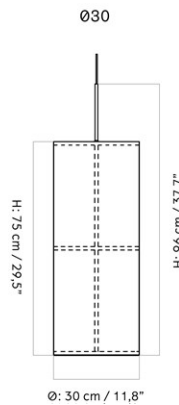

HASHIRA PENDANT, SINGLE, Ø30 CM / 12"

Designed by *Norm Architects*

MASTER SKU
COLLI

1510020PIM
1-2

CARE INSTRUCTIONS

Discover our product care guide for
comprehensive care instructions.

[Download](#)

DESCRIPTION

Find more information in the dedicated
product fact sheet for this product.

STOCK OPTION

SKU	VARIANT	COLLI	INCL. VAT EUR	EXCL. VAT EUR
1503699	Raw	2	805,00	673,62
1503059	White	2	765,00	640,15