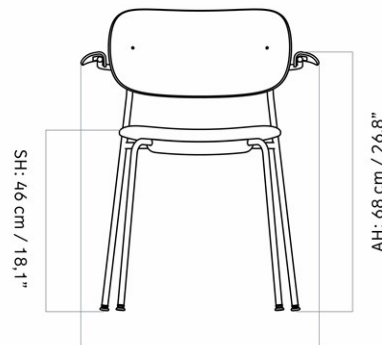

CO DINING CHAIR W/ARMREST, OAK SEAT / BACK

Designed by *Norm Architects*

W: 62 cm / 24,4"

SD: 40 cm / 15,7"