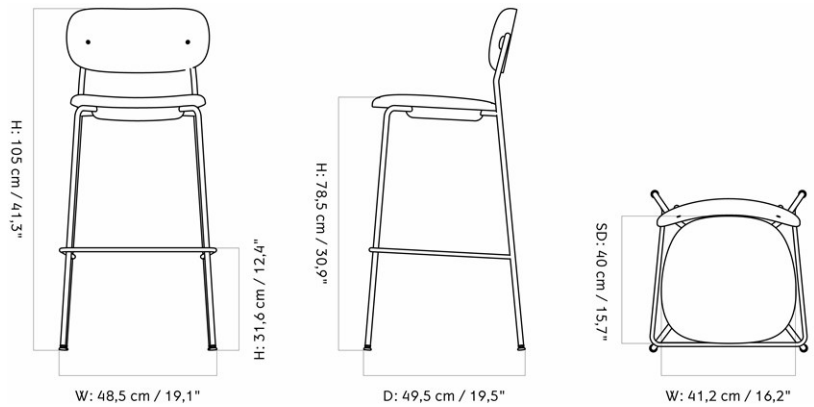

CO BAR CHAIR, UPHOLSTERED SEAT, OAK BACK

Designed by *Norm Architects*

MASTER SKU	1180000PIM	CARE INSTRUCTIONS	Discover our product care guide for comprehensive care instructions.
COLLI	1		Download
DIMENSIONS	H: 104.5 cm W: 50.9 cm	DESCRIPTION	Find more information in the dedicated product fact sheet for this product.
	D: 51 cm		
	SH: 78.5 cm SD: 39.5 cm		

RECOMMENDED COMBINATIONS

SKU	VARIANT	INCL. VAT EUR	EXCL. VAT EUR
1180009-030R00ZZ	Sierra - Black, 1001 - Dark Stained Oak - NEW	565,00	472,79
1180009-030D00ZZ	Sierra - Army, 0441 - Dark Stained Oak - NEW	565,00	472,79
1180009-010100ZZ	Sierra - Stone, 1611 - Natural Oak - NEW	565,00	472,79
1180001-00EF09ZZ	Re-wool - Black, 0198 - Black Oak - NEW	590,00	493,71
1180000-020400ZZ	Audo Bouclé - Beige, 02 - Natural Oak - NEW	510,00	426,77

SPEC OPTIONS

MASTER SKU	VARIANT	INCL. VAT EUR	EXCL. VAT EUR
1180000PIM	Price Category - PC0L - NEW <i>Sierra, Camo</i>	565,00	472,79
1180000PIM	Price Category - PC4L	995,00	832,62
1180000PIM	Price Category - PC3L	820,00	686,18
1180000PIM	Price Category - PC2L <i>Dunes, Sørensen / Nuance, Sørensen</i>	725,00	606,68
1180000PIM	Price Category - PC1L <i>Dakar, Nevotex / Envy, Sørensen / Ultra, Sørensen</i>	630,00	527,18