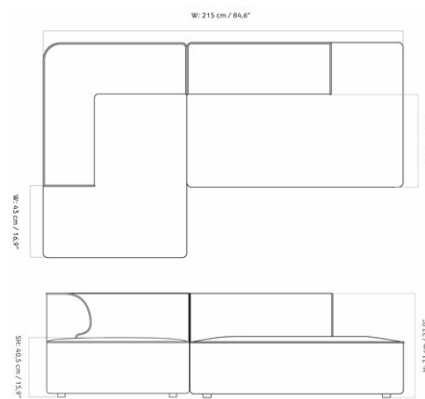

EAVE MODULAR SOFA 86, 2 SEATER, CONFIGURATION 7

Designed by *Norm Architects*

MASTER SKU	9986420PIM
COLLI	1
DIMENSIONS	H: 71 cm W: 215 cm
	D: 129 cm
	SH: 40.5 cm SD: 56 cm
	AH: 70 cm

CARE INSTRUCTIONS

Discover our product care guide for comprehensive care instructions.

[Download](#)

DESCRIPTION

Find more information in the dedicated product fact sheet for this product.

RECOMMENDED COMBINATIONS

SKU	VARIANT	INCL. VAT EUR	EXCL. VAT EUR
9986403-000B00ZZ	Safire - Blue, 0012	5.055,00	4.230,02
9986403-000000ZZ	Safire - Black, 0001	5.055,00	4.230,02
9986402-000P01ZZ	Savanna - White, 0202	4.515,00	3.778,15
9986402-000L00ZZ	Moss - Orange, 0022	4.515,00	3.778,15
9986402-000H00ZZ	Moss - White, 0018	4.515,00	3.778,15
9986401-000B00ZZ	Champion - Green, 1-3114-035	3.975,00	3.326,28
9986400-000500ZZ	Audo Bouclé - Dark grey, 16	3.515,00	2.941,35
9986400-000300ZZ	Audo Bouclé - Bordeaux, 08	3.515,00	2.941,35
9986400-000100ZZ	Audo Bouclé - Gold, 06	3.515,00	2.941,35
9986400-000000ZZ	Audo Bouclé - Beige, 02	3.515,00	2.941,35

SPEC OPTIONS

MASTER SKU	VARIANT	INCL. VAT EUR	EXCL. VAT EUR
9986420PIM	Price Category - PC4T <i>Lupo, Dedar</i>	5.595,00	4.681,90