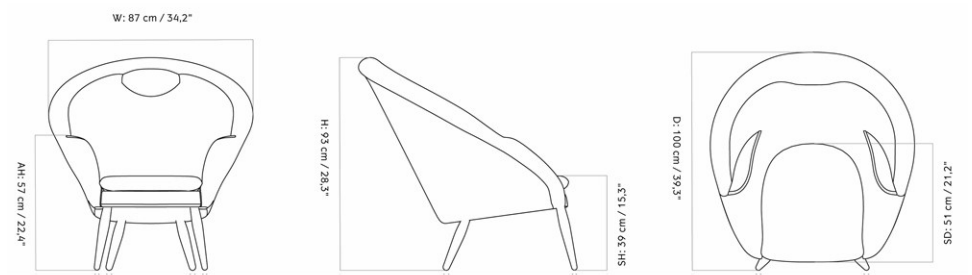

ODA LOUNGE CHAIR, WALNUT BASE
Designed by *Arnold Madsen*

MASTER SKU	1213000PIM
COLLI	1
DIMENSIONS	H: 93 cm W: 87 cm
	D: 100 cm
	SH: 39 cm SD: 54 cm
	AH: 57 cm

CARE INSTRUCTIONS

Discover our product care guide for comprehensive care instructions.

[Download](#)

DESCRIPTION

Find more information in the dedicated product fact sheet for this product.

RECOMMENDED COMBINATIONS

SKU	VARIANT	INCL. VAT EUR	EXCL. VAT EUR
1213002-000100ZZ	Hallingdal - Beige, 0200	4.860,00	4.066,85
1213002-000000ZZ	Hallingdal - Red, 0600	4.860,00	4.066,85
1213002-000200ZZ	Hallingdal - Grey, 0110	4.860,00	4.066,85

SPEC OPTIONS

MASTER SKU	VARIANT	INCL. VAT EUR	EXCL. VAT EUR
1213000PIM	Price Category - PC4T <i>Lupo, Dedar</i>	5.355,00	4.481,06
1213000PIM	Price Category - PC3T <i>Arctic, Jab / Safire, Sahco, Kvadrat / Vidar 4, Kvadrat / Zero, Sahco, Kvadrat</i>	5.075,00	4.246,76
1213000PIM	Price Category - PC1T	4.645,00	3.886,94
1213000PIM	Price Category - PC0T	4.440,00	3.715,39
1213000PIM	Price Category - PC2T <i>Hallingdal 65, Kvadrat / Moss, Sahco, Kvadrat / Savanna, Kvadrat</i>	4.860,00	4.066,85