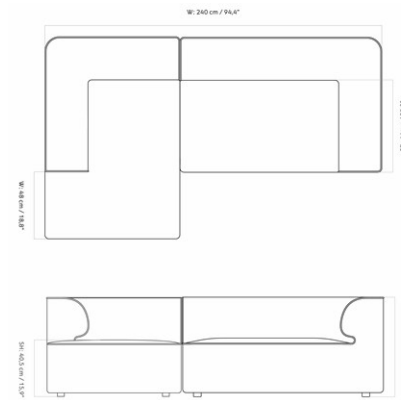

EAVE MODULAR SOFA 96, 2 SEATER, CONFIGURATION 6

Designed by *Norm Architects*

MASTER SKU	9987520PIM	
COLLI	1	
DIMENSIONS	H: 71 cm	W: 240 cm
	D: 144 cm	
	SH: 40.5 cm	SD: 66 cm
	AH: 70 cm	

CARE INSTRUCTIONS

Discover our product care guide for comprehensive care instructions.

[Download](#)

DESCRIPTION

Find more information in the dedicated product fact sheet for this product.

RECOMMENDED COMBINATIONS

SKU	VARIANT	INCL. VAT EUR	EXCL. VAT EUR
9987503-000B00ZZ	Safire - Blue, 0012	5.710,00	4.778,13
9987503-000000ZZ	Safire - Black, 0001	5.710,00	4.778,13
9987502-000P01ZZ	Savanna - White, 0202	5.170,00	4.326,26
9987502-000L00ZZ	Moss - Orange, 0022	5.170,00	4.326,26
9987502-000H00ZZ	Moss - White, 0018	5.170,00	4.326,26
9987501-000B00ZZ	Champion - Green, 1-3114-035	4.630,00	3.874,38
9987500-000500ZZ	Audo Bouclé - Dark grey, 16	4.155,00	3.476,90
9987500-000300ZZ	Audo Bouclé - Bordeaux, 08	4.155,00	3.476,90
9987500-000100ZZ	Audo Bouclé - Gold, 06	4.155,00	3.476,90
9987500-000000ZZ	Audo Bouclé - Beige, 02	4.155,00	3.476,90

SPEC OPTIONS

MASTER SKU	VARIANT	INCL. VAT EUR	EXCL. VAT EUR
9987520PIM	Price Category - PC4T <i>Lupo, Dedar</i>	6.250,00	5.230,00