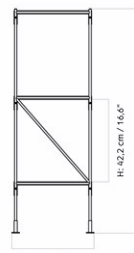

D: 42,4 cm / 16,7"