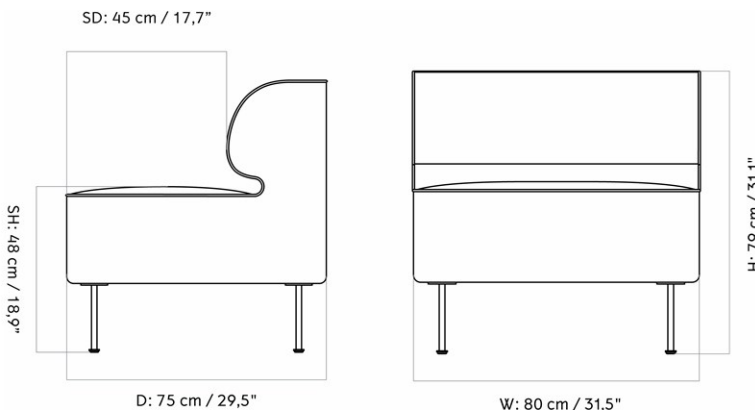

EAVE DINING SOFA 80

Designed by *Norm Architects*

MASTER SKU	9974000PIM		
COLLI	1		
DIMENSIONS	H: 79 cm	W: 80 cm	
	D: 75 cm		
	SH: 48 cm	SD: 45 cm	

CARE INSTRUCTIONS

Discover our product care guide for comprehensive care instructions.

[Download](#)

Find more information in the dedicated product fact sheet for this product.

DESCRIPTION

RECOMMENDED COMBINATIONS

SKU	VARIANT	INCL. VAT EUR	EXCL. VAT EUR
9974002-00AF05ZZ	Moss - Orange, 0022	2.725,00	2.280,28
9974002-008U03ZZ	Fiord - Green, 0961	2.725,00	2.280,28

SPEC OPTIONS

MASTER SKU	VARIANT	INCL. VAT EUR	EXCL. VAT EUR
9974000PIM	Price Category - PC4T <i>Lupo, Dedar</i>	3.235,00	2.707,05
9974000PIM	Price Category - PC3T <i>Arctic, Jab / Safire, Sahco, Kvadrat / Vidar 4, Kvadrat / Zero, Sahco, Kvadrat</i>	3.035,00	2.539,69
9974000PIM	Price Category - PC2T <i>Canvas 2, Kvadrat / Clay, Sahco, Kvadrat / Fiord, Kvadrat / Hallingdal 65, Kvadrat / Moss, Sahco, Kvadrat / Reflect, Kvadrat / Savanna, Kvadrat / Steelcut Trio 3, Kvadrat</i>	2.725,00	2.280,28
9974000PIM	Price Category - PC1T <i>Barnum Bouclé, Audo / Champion, JAB / Illusion, Nevotex / Hot Madison, JAB / Maple, Kvadrat / Remix, Kvadrat / Re-wool, Kvadrat</i>	2.055,00	1.719,62
9974000PIM	Price Category - PC0T <i>Audo Bouclé, Audo</i>	1.785,00	1.493,69