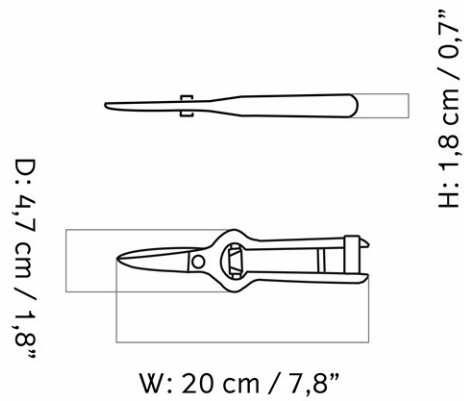

PALLARES X AUDO PLANT SHEARS
Designed by *Audo*

COLLI 1
DIMENSIONS H: 1.8 cm W: 20 cm
D: 4.7 cm

CARE INSTRUCTIONS Discover our product care guide for comprehensive care instructions.
[Download](#)

DESCRIPTION Find more information in the dedicated product fact sheet for this product.

SKU	INCL. VAT EUR	EXCL. VAT EUR
4862039	105,00	87,86