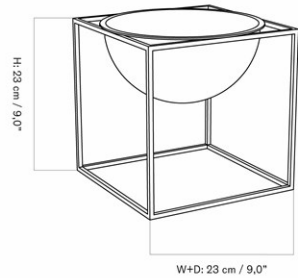

KUBUS BOWL LARGE