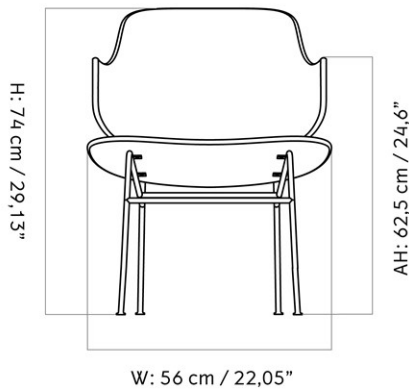

THE PENGUIN, LOUNGE CHAIR, BLACK BASE, NATURAL OAK
Designed by *Ib Kofod-Larsen Design*

COLLI	1		
DIMENSIONS	H: 74 cm	W: 56 cm	
	D: 64 cm		
	SH: 42 cm	AH: 59.3 cm	

CARE INSTRUCTIONS

Discover our product care guide for comprehensive care instructions.

[Download](#)

DESCRIPTION

Find more information in the dedicated product fact sheet for this product.

SKU	INCL. VAT EUR	EXCL. VAT EUR
1203025	845,00	707,10