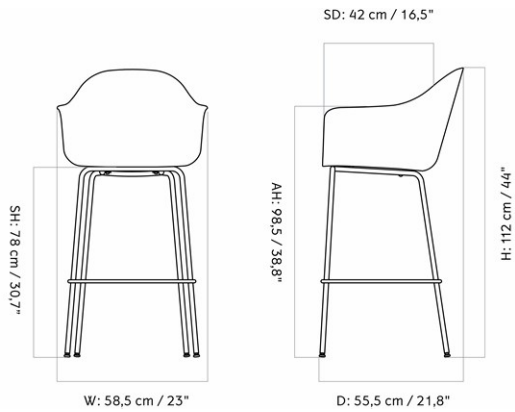

HARBOUR BAR CHAIR, UPHOLSTERED SHELL

Designed by *Norm Architects*

MASTER SKU	9345000PIM
COLLI	1
DIMENSIONS	H: 112 cm W: 58.5 cm
	D: 55.5 cm
	SH: 78 cm SD: 42 cm
	AH: 98.5 cm

CARE INSTRUCTIONS

Discover our product care guide for comprehensive care instructions.

[Download](#)

Find more information in the dedicated product fact sheet for this product.

DESCRIPTION

RECOMMENDED COMBINATIONS

SKU	VARIANT	INCL. VAT EUR	EXCL. VAT EUR
9345004-001H00ZZ	Dakar - Black, 0842	1.260,00	1.054,37
9345004-000600ZZ	Dakar - Antilop, 0311	1.260,00	1.054,37
9345004-000300ZZ	Dakar - Cognac, 0250	1.260,00	1.054,37
9345001-009100ZZ	Champion - Brown, 1-3114-041	845,00	707,10
9345001-000907ZZ	Remix - Grey, 0233	845,00	707,10

SPEC OPTIONS

MASTER SKU	VARIANT	INCL. VAT EUR	EXCL. VAT EUR
9345000PIM	Price Category - PC0L - NEW <i>Sierra, Camo</i>	1.075,00	899,56
9345000PIM	Price Category - PC0T <i>Audo Bouclé, Audo</i>	710,00	594,13
9345000PIM	Price Category - PC4T <i>Grand Mohair, Danish Art Weaving / Lupo, Dedar</i>	1.395,00	1.167,34
9345000PIM	Price Category - PC4L	2.430,00	2.033,42
9345000PIM	Price Category - PC3L	1.770,00	1.481,14