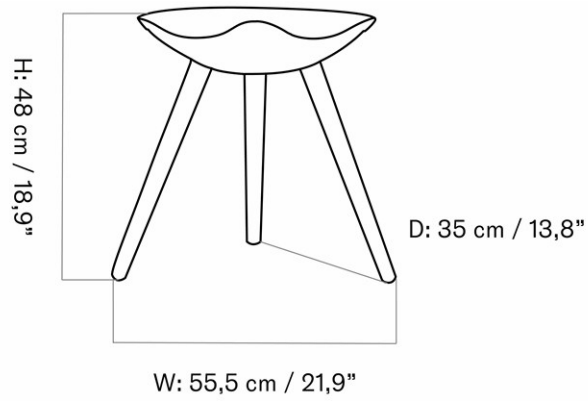

ML 42 STOOL

Designed by *Mogens Lassen*

MASTER SKU
COLLI
DIMENSIONS

BL41402PIM
1
H: 52 cm   W: 56 cm
D: 35 cm
SH: 48 cm   SD: 36 cm

CARE INSTRUCTIONS

Discover our product care guide for comprehensive care instructions.

DESCRIPTION

[Download](#)

Find more information in the dedicated product fact sheet for this product.

STOCK OPTION

SKU	VARIANT	INCL. VAT EUR	EXCL. VAT EUR
BL41411	Brown oiled oak	1.125,00	941,40
BL41111	Natural Oak	1.115,00	933,03
BL41011	Black Stained Beech	780,00	652,70