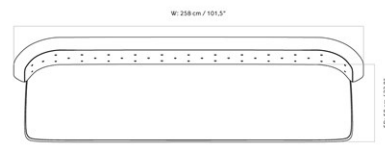

RADIOHUS SOFA, 3 SEATER, NATURAL OAK BASE

Designed by *Vilhelm Lauritzen*

MASTER SKU	1221000PIM	CARE INSTRUCTIONS	Discover our product care guide for comprehensive care instructions. Download Find more information in the dedicated product fact sheet for this product.
COLLI	1	DESCRIPTION	
DIMENSIONS	H: 86 cm W: 258 cm D: 77 cm SH: 45 cm SD: 58 cm		

RECOMMENDED COMBINATIONS

SKU	VARIANT	INCL. VAT EUR	EXCL. VAT EUR
1221002-020100ZZ	Hallingdal - Beige, 0200	7.395,00	6.188,14
1221002-020000ZZ	Hallingdal - Grey, 0110	7.395,00	6.188,14
1221001-020000ZZ	Re-wool - Beige, 0218	7.100,00	5.941,28

SPEC OPTIONS

MASTER SKU	VARIANT	INCL. VAT EUR	EXCL. VAT EUR
1221000PIM	Price Category - PC4T <i>Grand Mohair, Danish Art Weaving / Lupo, Dedar</i>	7.985,00	6.681,85
1221000PIM	Price Category - PC3T <i>Arctic, Jab / Safire, Sahco, Kvadrat / Vidar 4, Kvadrat / Zero, Sahco, Kvadrat</i>	7.690,00	6.434,99
1221000PIM	Price Category - PC2T <i>Canvas 2, Kvadrat / Clay, Sahco, Kvadrat / Fiord, Kvadrat / Hallingdal 65, Kvadrat / Moss, Sahco, Kvadrat / Reflect, Kvadrat / Savanna, Kvadrat / Steelcut Trio 3, Kvadrat</i>	7.395,00	6.188,14
1221000PIM	Price Category - PC1T <i>Barnum Bouclé, Audo / Champion, JAB / Illusion, Nevotex / Hot Madison, JAB / Remix, Kvadrat / Re-wool, Kvadrat</i>	7.100,00	5.941,28
1221000PIM	Price Category - PC0T <i>Audo Bouclé, Audo</i>	6.805,00	5.694,42