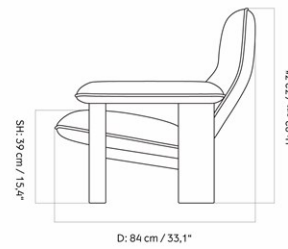

BRASILIA LOUNGE CHAIR, WALNUT BASE

Designed by *Anderssen & Voll*

MASTER SKU	8052000PIM		
COLLI	1		
DIMENSIONS	H: 82 cm	W: 96 cm	
	D: 84 cm		
	SH: 39 cm	SD: 52 cm	
	AH: 51 cm		

CARE INSTRUCTIONS

Discover our product care guide for comprehensive care instructions.

[Download](#)

Find more information in the dedicated product fact sheet for this product.

DESCRIPTION

RECOMMENDED COMBINATIONS

SKU	VARIANT	INCL. VAT EUR	EXCL. VAT EUR
8052004-001307ZZ	Cabanon Soft - Roseau, FCL7029/04 - NEW	3.260,00	2.727,97
8055003-000C01ZZ	Sheepskin - Root	4.565,00	3.819,99
8055002-000E00ZZ	Dunes - Beige, 21004	4.415,00	3.694,47
8052002-009A09ZZ	Moss - White, 0011	2.885,00	2.414,17
8052000-000000ZZ	Audo Bouclé - Beige, 02	2.430,00	2.033,42

SPEC OPTIONS

MASTER SKU	VARIANT	INCL. VAT EUR	EXCL. VAT EUR
8052000PIM	Price Category - PC4L	4.780,00	3.999,90
8052000PIM	Price Category - PC3L <i>Sheepskin Curly, Nevotex</i>	4.565,00	3.819,99
8052000PIM	Price Category - PC2L <i>Dunes, Sørensen / Nuance, Sørensen</i>	4.415,00	3.694,47
8052000PIM	Price Category - PC1L <i>Dakar, Nevotex / Envy, Sørensen / Ultra, Sørensen</i>	4.105,00	3.435,06