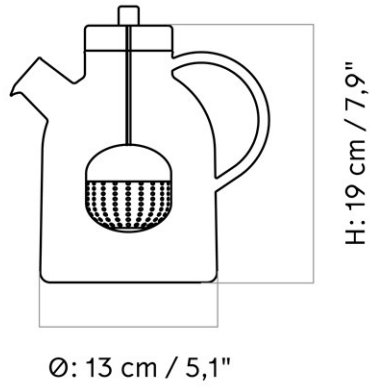

KETTLE TEAPOT

Designed by *Norm Architects*

MASTER SKU
COLLI

4545000PIM
4

CARE INSTRUCTIONS

Discover our product care guide for comprehensive care instructions.

[Download](#)

DESCRIPTION

Find more information in the dedicated product fact sheet for this product.

STOCK OPTION

SKU	VARIANT	INCL. VAT EUR	EXCL. VAT EUR
4545129	1,5 L	85,00	71,13
4545119	0,75 L	60,00	50,21