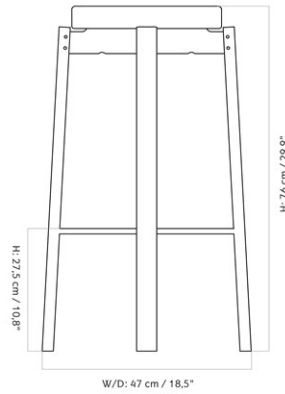

PASSAGE BAR STOOL, NATURAL OAK BASE, UPHOLSTERED SEAT, STEEL RING

Designed by *Kroeyer-Saetter-Lassen*

MASTER SKU	1513900PIM	
COLLI	1	
DIMENSIONS	H: 76 cm	W: 47 cm
	D: 47 cm	
	SH: 76 cm	SD: 33.5 cm

CARE INSTRUCTIONS

Discover our product care guide for comprehensive care instructions.

[Download](#)

Find more information in the dedicated product fact sheet for this product.

DESCRIPTION

RECOMMENDED COMBINATIONS

SKU	VARIANT	INCL. VAT EUR	EXCL. VAT EUR
1513903-000U00ZZ	Vidar - Dark Blue, 0786 - Stainless Steel Ring - NEW	1.035,00	866,09
1513903-000Q00ZZ	Vidar - Purple, 0723 - Stainless Steel Ring - NEW	1.035,00	866,09
1513900-000000ZZ	Audo Bouclé - Beige, 02 - Stainless Steel Ring - NEW	805,00	673,62

SPEC OPTIONS

MASTER SKU	VARIANT	INCL. VAT EUR	EXCL. VAT EUR
1513900PIM	Price Category - PC0L - NEW <i>Sierra, Camo</i>	805,00	673,62
1513900PIM	Price Category - PC4L - NEW	1.300,00	1.087,84
1513900PIM	Price Category - PC3L - NEW	1.085,00	907,93
1513900PIM	Price Category - PC2L - NEW <i>Dunes, Sørensen / Nuance, Sørensen</i>	1.020,00	853,54
1513900PIM	Price Category - PC1L - NEW <i>Dakar, Nevotex / Envy, Sørensen / Ultra, Sørensen</i>	910,00	761,49
1513900PIM	Price Category - PC4T - NEW <i>Cabanon Soft, Designers Guild / Grand Mohair, Danish Art Weaving / Lupo, Dedar</i>	1.085,00	907,93