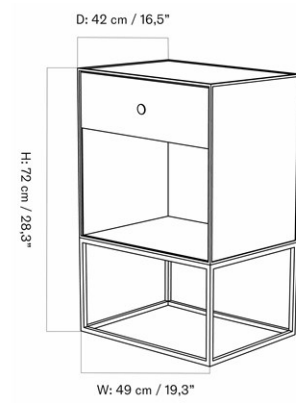

FRAME 49 SIDEBORD W/ONE DRAWER

Designed by *Mogens Lassen*

MASTER SKU	BL39014PIM	
COLLI	1	
DIMENSIONS	H: 49 cm	W: 49 cm
	D: 42 cm	

CARE INSTRUCTIONS

Discover our product care guide for comprehensive care instructions.