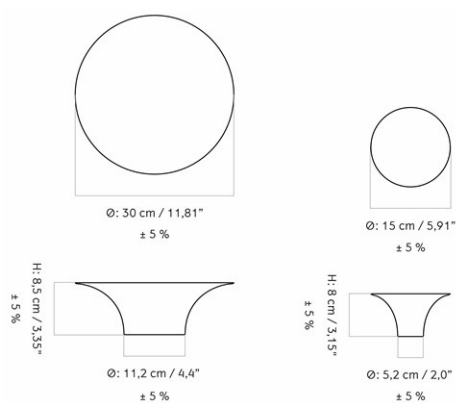

TRIPTYCH BOWL

Designed by *Audo*

MASTER SKU
COLLI

2040000PIM
1-2

CARE INSTRUCTIONS

Discover our product care guide for comprehensive care instructions.

[Download](#)

DESCRIPTION

Find more information in the dedicated product fact sheet for this product.

STOCK OPTION

SKU	VARIANT	COLLI	INCL. VAT EUR	EXCL. VAT EUR
2047939	Ø30 cm - Mocha	1	105,00	87,86
2045649	Ø15 cm - Crème	2	45,00	37,66