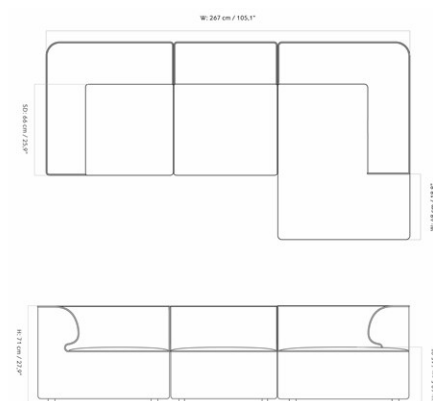

EAVE MODULAR SOFA 96, 3 SEATER, CONFIGURATION 11

Designed by *Norm Architects*

MASTER SKU	9988020PIM
COLLI	1
DIMENSIONS	H: 71 cm W: 267 cm
	D: 144 cm
	SH: 40.5 cm SD: 66 cm
	AH: 70 cm

CARE INSTRUCTIONS

Discover our product care guide for comprehensive care instructions.

[Download](#)

DESCRIPTION

Find more information in the dedicated product fact sheet for this product.

RECOMMENDED COMBINATIONS

SKU	VARIANT	INCL. VAT EUR	EXCL. VAT EUR
9988003-000B00ZZ	Safire - Blue, 0012	7.635,00	6.388,97
9988003-000000ZZ	Safire - Black, 0001	7.635,00	6.388,97
9988002-000P01ZZ	Savanna - White, 0202	6.900,00	5.773,92
9988002-000L00ZZ	Moss - Orange, 0022	6.900,00	5.773,92
9988002-000H00ZZ	Moss - White, 0018	6.900,00	5.773,92
9988001-000B00ZZ	Champion - Green, 1-3114-035	5.980,00	5.004,06
9988000-000500ZZ	Audo Bouclé - Dark grey, 16	5.335,00	4.464,33
9988000-000300ZZ	Audo Bouclé - Bordeaux, 08	5.335,00	4.464,33
9988000-000100ZZ	Audo Bouclé - Gold, 06	5.335,00	4.464,33
9988000-000000ZZ	Audo Bouclé - Beige, 02	5.335,00	4.464,33

SPEC OPTIONS

MASTER SKU	VARIANT	INCL. VAT EUR	EXCL. VAT EUR
9988020PIM	Price Category - PC4T <i>Lupo, Dedar</i>	8.315,00	6.957,99