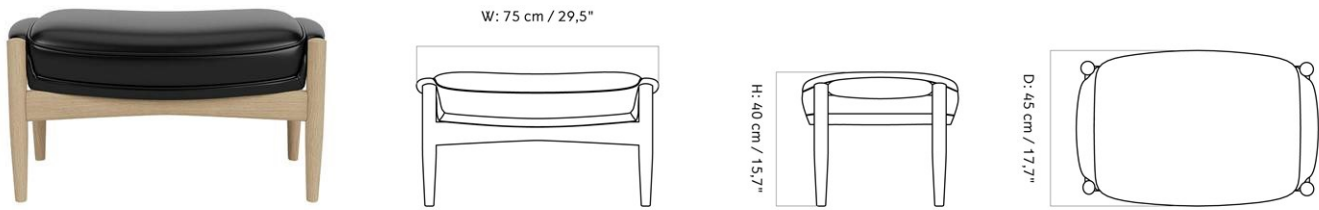

THE SEAL OTTOMAN, NATURAL OAK BASE
Designed by *Ib Kofod-Larsen Design*

MASTER SKU	1227000PIM	CARE INSTRUCTIONS	Discover our product care guide for comprehensive care instructions.
COLLI	1		Download
DIMENSIONS	H: 40 cm W: 47 cm D: 73 cm	DESCRIPTION	Find more information in the dedicated product fact sheet for this product.

RECOMMENDED COMBINATIONS

SKU	VARIANT	INCL. VAT EUR	EXCL. VAT EUR
1227001-000000ZZ	Re-wool - Beige, 0218	1.035,00	866,09
1227005-000000ZZ	Dakar - Brown, 0329	1.330,00	1.112,94
1227005-000A00ZZ	Dakar - Black, 0842	1.330,00	1.112,94

SPEC OPTIONS

MASTER SKU	VARIANT	INCL. VAT EUR	EXCL. VAT EUR
1227000PIM	Price Category - PC4L	2.065,00	1.727,99
1227000PIM	Price Category - PC3L	1.770,00	1.481,14
1227000PIM	Price Category - PC3T <i>Arctic, Jab / Safire, Sahco, Kvadrat / Vidar 4, Kvadrat / Zero, Sahco, Kvadrat</i>	1.475,00	1.234,28
1227000PIM	Price Category - PC0T <i>Audo Bouclé, Audø</i>	820,00	686,18
1227000PIM	Price Category - PC2L <i>Dunes, Sørensen / Nuance, Sørensen</i>	1.545,00	1.292,86
1227000PIM	Price Category - PC1L <i>Dakar, Nevotex / Envy, Sørensen / Ultra, Sørensen</i>	1.330,00	1.112,94
1227000PIM	Price Category - PC4T <i>Grand Mohair, Danish Art Weaving / Lupo, Dedar</i>	1.770,00	1.481,14