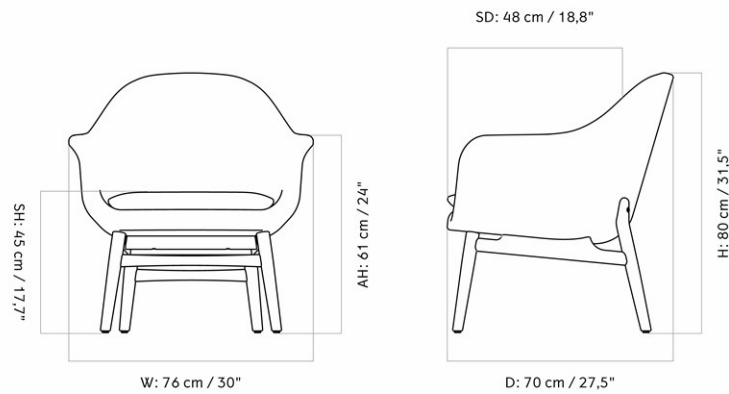

HARBOUR LOUNGE CHAIR, OAK BASE

Designed by *Norm Architects*

MASTER SKU	9255100PIM
COLLI	1
DIMENSIONS	H: 80 cm W: 76 cm
	D: 70 cm
	SH: 45 cm SD: 48 cm
	AH: 61 cm

CARE INSTRUCTIONS

Discover our product care guide for comprehensive care instructions.