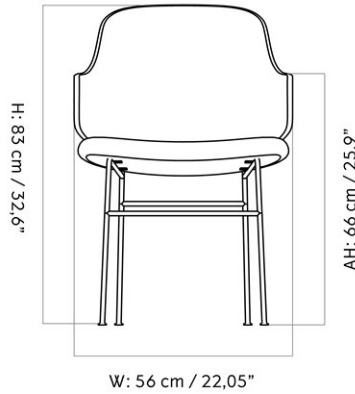

THE PENGUIN DINING CHAIR, BLACK BASE, WALNUT BACK, UPHOLSTERED SEAT
Designed by *Ib Kofod-Larsen Design*

MASTER SKU	1201000PIM	
COLLI	1	
DIMENSIONS	H: 82 cm	W: 56 cm
	D: 57 cm	
	SH: 47 cm	SD: 44.5 cm
	AH: 64.4 cm	

CARE INSTRUCTIONS

Discover our product care guide for comprehensive care instructions.

[Download](#)

Find more information in the dedicated product fact sheet for this product.

DESCRIPTION

RECOMMENDED COMBINATIONS

SKU	VARIANT	INCL. VAT EUR	EXCL. VAT EUR
1201005-000200ZZ	Dakar - Black, 0842	1.035,00	866,09
1201005-000100ZZ	Dakar - Brown, 0329	1.035,00	866,09
1201005-000000ZZ	Dakar - Cognac, 0250	1.035,00	866,09
1201002-000100ZZ	Hallingdal - Red, 0600	885,00	740,57
1201002-000000ZZ	Hallingdal - Grey, 0110	885,00	740,57
1201001-010100ZZ	Re-wool - Yellow/Ochre, 0448	845,00	707,10
1201001-010000ZZ	Re-wool - Beige, 0218	845,00	707,10

SPEC OPTIONS

MASTER SKU	VARIANT	INCL. VAT EUR	EXCL. VAT EUR
1201000PIM	Price Category - PC4L	1.665,00	1.393,27
1201000PIM	Price Category - PC3L	1.450,00	1.213,36
1201000PIM	Price Category - PC4T <i>Grand Mohair, Danish Art Weaving / Lupo, Dedar</i>	950,00	794,96