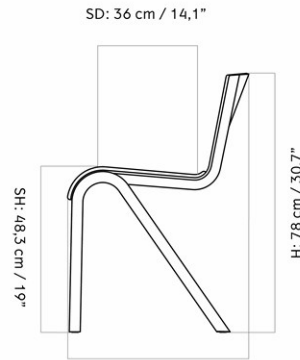

D: 50 cm / 19,7"

SW: 41,5 cm / 16,4"

MASTER SKU	8202000PIM		
COLLI	1		
DIMENSIONS	H: 78 cm	W: 47.5 cm	
	D: 50 cm		
	SH: 47.3 cm	SD: 36 cm	

CARE INSTRUCTIONS

Discover our product care guide for comprehensive care instructions.

[Download](#)

Find more information in the dedicated product fact sheet for this product.

DESCRIPTION

RECOMMENDED COMBINATIONS

SKU	VARIANT	INCL. VAT EUR	EXCL. VAT EUR
8222001-020U00ZZ	Red Stained Oak - Dakar - Black, 0842	525,00	439,32
8202000-000000ZZ	Natural Oak - Audo Bouclé - Beige, 02	415,00	347,27
8202002-020101ZZ	Red Stained Oak - Canvas - Brown, 0356	565,00	472,79
8222001-040U00ZZ	Black Painted Oak - Dakar - Black, 0842	525,00	439,32
8202002-04A800ZZ	Black Painted Oak - Hallingdal - Green, 0370	565,00	472,79
8202000-040100ZZ	Black Painted Oak - Audo Bouclé - Gold, 06	415,00	347,27
8222001-000000ZZ	Natural Oak - Dakar - Cognac, 0250	525,00	439,32
8202002-000000ZZ	Natural Oak - Hallingdal - Beige, 0200	565,00	472,79
8202000-020000ZZ	Red Stained Oak - Audo Bouclé - Beige, 02	415,00	347,27
8202000-000200ZZ	Natural Oak - Audo Bouclé - Bordeaux, 08	415,00	347,27

SPEC OPTIONS

MASTER SKU	VARIANT	INCL. VAT EUR	EXCL. VAT EUR
8202000PIM	Price Category - PC0L - NEW	495,00	414,22
8202000PIM	Price Category - PC4L	870,00	728,02