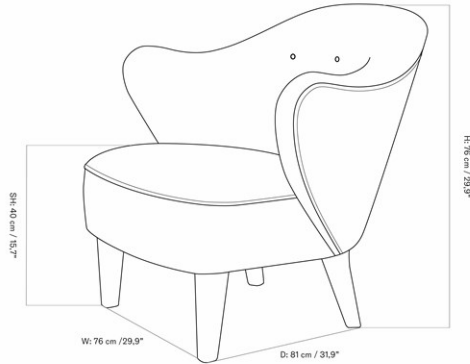

INGEBORG LOUNGE CHAIR SIGNATURE

Designed by *Flemming Lassen*

MASTER SKU
COLLI

1501900PIM
1

CARE INSTRUCTIONS

Discover our product care guide for comprehensive care instructions.

[Download](#)

DESCRIPTION

Find more information in the dedicated product fact sheet for this product.

RECOMMENDED COMBINATIONS

SKU	VARIANT	INCL. VAT EUR	EXCL. VAT EUR
1501831	Dark Stained Oak - Fiord - Blue, 0751	3.045,00	2.548,06
1501830	Natural Oak - Fiord - Blue, 0751	3.045,00	2.548,06