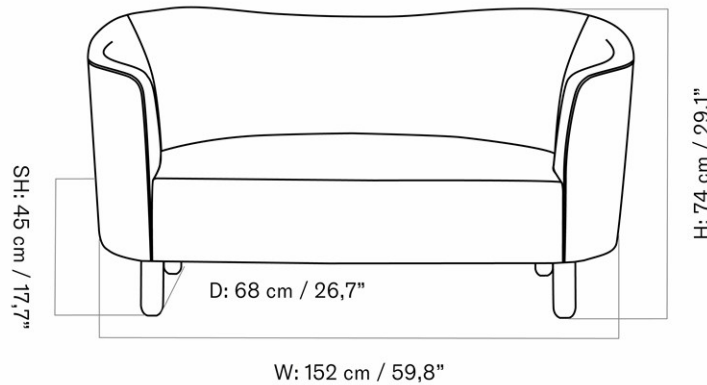

MINGLE SOFA

Designed by *Flemming Lassen*

MASTER SKU	1501300PIM	CARE INSTRUCTIONS	Discover our product care guide for comprehensive care instructions.
COLLI	1	DESCRIPTION	Download
DIMENSIONS	H: 79 cm W: 152 cm D: 68 cm SH: 45 cm SD: 58 cm AH: 70 cm		Find more information in the dedicated product fact sheet for this product.

RECOMMENDED COMBINATIONS

SKU	VARIANT	INCL. VAT EUR	EXCL. VAT EUR
1501307-040H02ZZ	Dark Stained Oak - Sheepskin - Espresso	9.420,00	7.882,66
1501304-041B02ZZ	Dark Stained Oak - Grand Mohair - Brown, 2203	6.105,00	5.108,66
1501304-041802ZZ	Dark Stained Oak - Grand Mohair - Brown, 2600	6.105,00	5.108,66
1501304-041402ZZ	Dark Stained Oak - Grand Mohair - Dark green, 8205	6.105,00	5.108,66
1501304-041002ZZ	Dark Stained Oak - Grand Mohair - Black, 9202	6.105,00	5.108,66
1501304-040Z02ZZ	Dark Stained Oak - Grand Mohair - Dark Blue, 7108	6.105,00	5.108,66
1501304-040Q02ZZ	Dark Stained Oak - Grand Mohair - Brown, 2104	6.105,00	5.108,66
1501304-040F02ZZ	Dark Stained Oak - Grand Mohair - Grey, 9000	6.105,00	5.108,66
1501304-011B02ZZ	Natural Oak - Grand Mohair - Brown, 2203	6.105,00	5.108,66
1501304-011802ZZ	Natural Oak - Grand Mohair - Brown, 2600	6.105,00	5.108,66
1501304-011402ZZ	Natural Oak - Grand Mohair - Dark green, 8205	6.105,00	5.108,66
1501304-011002ZZ	Natural Oak - Grand Mohair - Black, 9202	6.105,00	5.108,66
1501304-010Z02ZZ	Natural Oak - Grand Mohair - Dark Blue, 7108	6.105,00	5.108,66
1501304-010Q02ZZ	Natural Oak - Grand Mohair - Brown, 2104	6.105,00	5.108,66