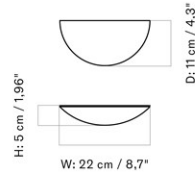

FUNGI SHELF SMALL