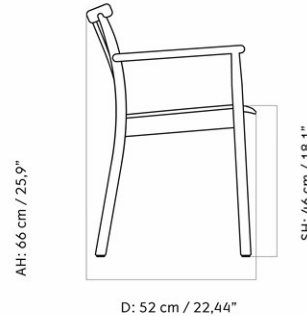

MERKUR DINING CHAIR W/ARMREST, NATURAL OAK BASE AND BACK, UPHOLSTERED SEAT

Designed by *Skogstad & Wærnes*

MASTER SKU	1303000PIM
COLLI	1
DIMENSIONS	H: 78 cm W: 46 cm
	D: 52 cm
	SH: 46 cm SD: 42 cm
	AH: 66 cm

CARE INSTRUCTIONS

Discover our product care guide for comprehensive care instructions.

[Download](#)

DESCRIPTION

Find more information in the dedicated product fact sheet for this product.

RECOMMENDED COMBINATIONS

SKU	VARIANT	INCL. VAT EUR	EXCL. VAT EUR
1303005-000300ZZ	Dakar - Cognac, 0250	980,00	820,06
1303002-003G04ZZ	Hallingdal - Beige, 0200	1.005,00	840,98

SPEC OPTIONS

MASTER SKU	VARIANT	INCL. VAT EUR	EXCL. VAT EUR
1303000PIM	Price Category - PC0L - NEW <i>Sierra, Camo</i>	950,00	794,96
1303000PIM	Price Category - PC4L	1.315,00	1.100,39
1303000PIM	Price Category - PC3L	1.155,00	966,50
1303000PIM	Price Category - PC2L <i>Dunes, Sørensen / Nuance, Sørensen</i>	1.075,00	899,56
1303000PIM	Price Category - PC1L <i>Dakar, Nevotex / Envy, Sørensen / Ultra, Sørensen</i>	980,00	820,06
1303000PIM	Price Category - PC4T <i>Cabanon Soft, Designers Guild / Grand Mohair, Danish Art Weaving / Lupo, Dedar</i>	1.140,00	953,95
1303000PIM	Price Category - PC3T <i>Arctic, Jab / Safire, Sahco, Kvadrat / Vidar 4, Kvadrat / Zero, Sahco, Kvadrat</i>	1.060,00	887,01