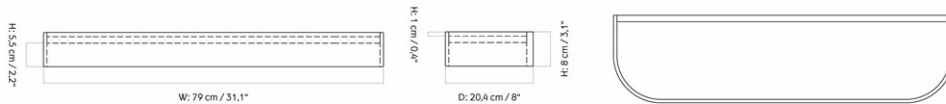

EPOCH SHELF, 79

Designed by *Nina Bruun*

MASTER SKU
COLLI
DIMENSIONS

6200001PIM
2
H: 8 cm   W: 79 cm
D: 20.4 cm

CARE INSTRUCTIONS

Discover our product care guide for comprehensive care instructions.

[Download](#)

DESCRIPTION

Find more information in the dedicated product fact sheet for this product.

STOCK OPTION

SKU	VARIANT	INCL. VAT EUR	EXCL. VAT EUR
6207849	Dark Stained Oak	240,00	200,83
6207039	Natural Oak	240,00	200,83