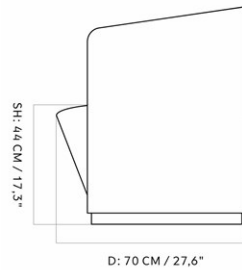

TEAROOM LOUNGE CHAIR

Designed by *Nick Ross Studio*

MASTER SKU	9605000PIM
COLLI	1
DIMENSIONS	H: 78 cm W: 89 cm
	D: 70 cm
	SH: 43 cm SD: 56 cm
	AH: 78 cm

CARE INSTRUCTIONS

Discover our product care guide for comprehensive care instructions.

[Download](#)

DESCRIPTION

Find more information in the dedicated product fact sheet for this product.

RECOMMENDED COMBINATIONS

SKU	VARIANT	INCL. VAT EUR	EXCL. VAT EUR
9605020-000300ZZ	Beige, 02	2.185,00	1.828,41
9605002-002B09ZZ	Savanna - White/Cream, 0202	2.780,00	2.326,30
9605001-00AH00ZZ	Champion - Green, 1-3114-035	2.430,00	2.033,42

SPEC OPTIONS

MASTER SKU	VARIANT	INCL. VAT EUR	EXCL. VAT EUR
9605000PIM	Price Category - PC0T <i>Audo Bouclé, Audø</i>	2.185,00	1.828,41
9605000PIM	Price Category - PC4T <i>Cabanon Soft, Designers Guild / Grand Mohair, Danish Art Weaving / Lupo, Dedar</i>	3.490,00	2.920,43
9605000PIM	Price Category - PC3T <i>Arctic, Jab / Safire, Sahco, Kvadrat / Vidar 4, Kvadrat / Zero, Sahco, Kvadrat</i>	3.125,00	2.615,00
9605000PIM	Price Category - PC2T <i>Canvas 2, Kvadrat / Clay, Sahco, Kvadrat / Fiord, Kvadrat / Hallingdal 65, Kvadrat / Moss, Sahco, Kvadrat / Reflect, Kvadrat / Savanna, Kvadrat / Steelcut Trio 3, Kvadrat</i>	2.780,00	2.326,30