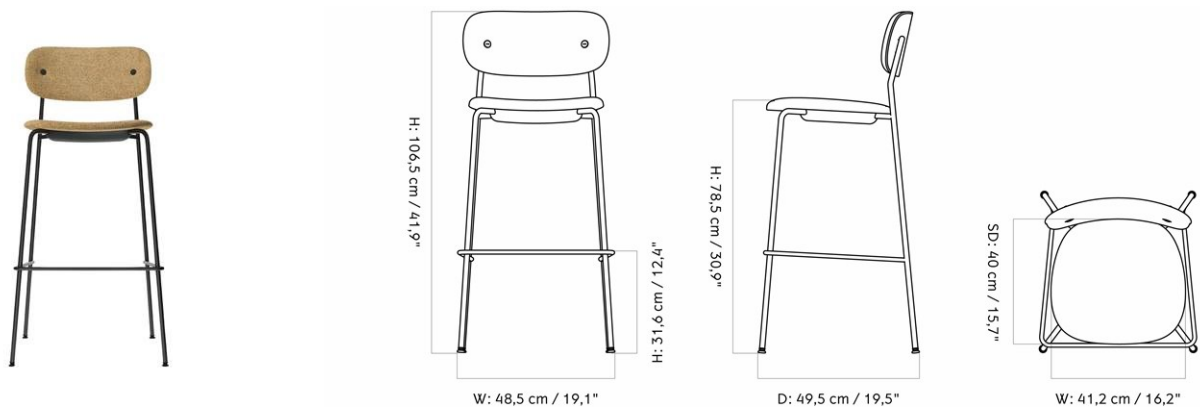

CO BAR CHAIR, UPHOLSTERED SEAT AND BACK

Designed by *Norm Architects*

MASTER SKU	1182000PIM	CARE INSTRUCTIONS	Discover our product care guide for comprehensive care instructions.
COLLI	1		Download
DIMENSIONS	H: 104.5 cm W: 50.9 cm	DESCRIPTION	Find more information in the dedicated product fact sheet for this product.
	D: 51 cm		
	SH: 78.5 cm SD: 39.5 cm		