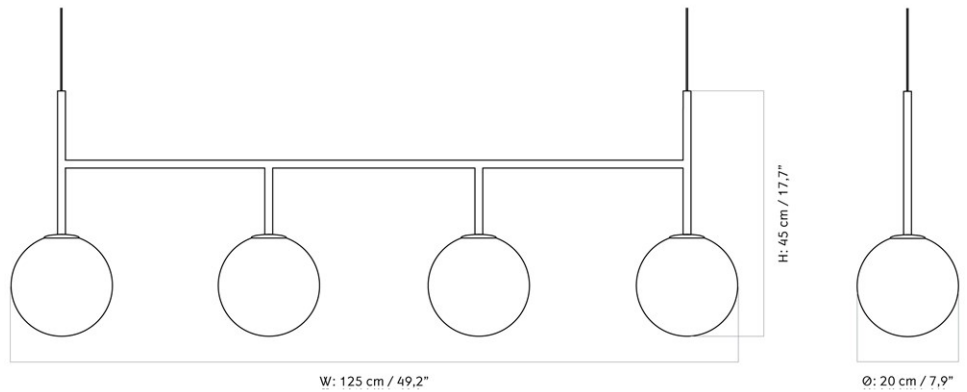

TR BULB SUSPENSION FRAME

Designed by *Tim Rundle*

MASTER SKU
COLLI

1485000PIM
1

CARE INSTRUCTIONS

Discover our product care guide for comprehensive care instructions.

[Download](#)

DESCRIPTION

Find more information in the dedicated product fact sheet for this product.

STOCK OPTION

SKU	VARIANT	INCL. VAT EUR	EXCL. VAT EUR
1495639	Matt Bulb	860,00	719,65