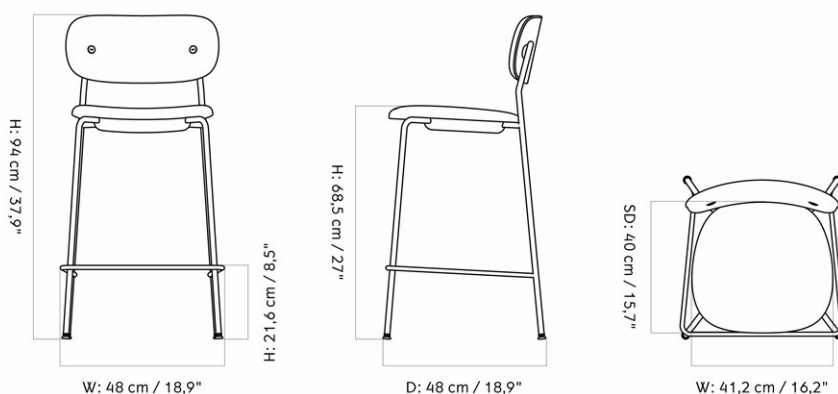

CO COUNTER CHAIR, UPHOLSTERED SEAT AND BACK

Designed by *Norm Architects*

MASTER SKU	1186000PIM		
COLLI	1		
DIMENSIONS	H: 96.5 cm	W: 49.5 cm	
	D: 49.5 cm		
	SH: 68.5 cm	SD: 39.5 cm	

CARE INSTRUCTIONS

Discover our product care guide for comprehensive care instructions.

[Download](#)

Find more information in the dedicated product fact sheet for this product.

DESCRIPTION

RECOMMENDED COMBINATIONS

SKU	VARIANT	INCL. VAT EUR	EXCL. VAT EUR
1186009-000100ZZ	Sierra - Stone, 1611	575,00	481,16
1186009-000R00ZZ	Sierra - Black, 1001 - NEW	575,00	481,16
1186001-02EF09ZZ	Re-wool - Black, 0198 - NEW	630,00	527,18
1186000-000400ZZ	Audo Bouclé - Beige, 02 - NEW	550,00	460,24
1186009-000D00ZZ	Sierra - Army, 0441 - NEW	575,00	481,16

SPEC OPTIONS

MASTER SKU	VARIANT	INCL. VAT EUR	EXCL. VAT EUR
1186000PIM	Price Category - PC0L - NEW <i>Sierra, Camo</i>	575,00	481,16
1186000PIM	Price Category - PC4L	1.195,00	999,98
1186000PIM	Price Category - PC3L	925,00	774,04
1186000PIM	Price Category - PC2L <i>Dunes, Sørensen / Nuance, Sørensen</i>	820,00	686,18
1186000PIM	Price Category - PC1L <i>Dakar, Nevotex / Envy, Sørensen / Ultra, Sørensen</i>	670,00	560,66