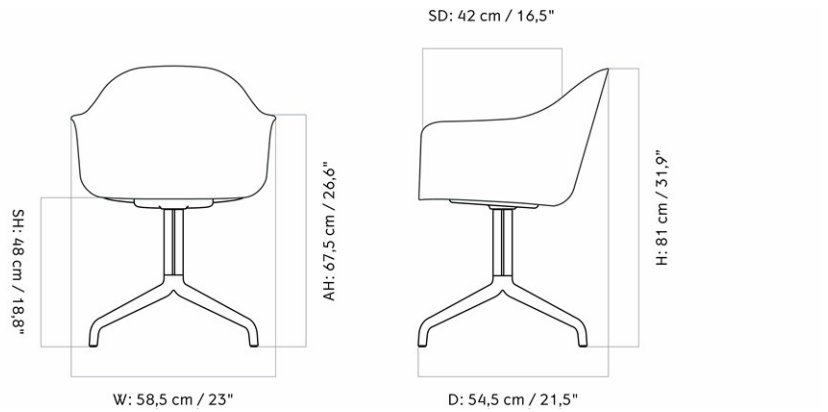

HABOUR DINING CHAIR, STAR BASE W/RETURN, UPHOLSTERED SHELL

Designed by *Norm Architects*

MASTER SKU	9381000PIM	
COLLI	1	
DIMENSIONS	H: 81 cm	W: 58.5 cm
	D: 54.5 cm	
	SH: 48 cm	SD: 42 cm
	AH: 67.5 cm	

CARE INSTRUCTIONS

Discover our product care guide for comprehensive care instructions.

[Download](#)

Find more information in the dedicated product fact sheet for this product.

DESCRIPTION

RECOMMENDED COMBINATIONS

SKU	VARIANT	INCL. VAT EUR	EXCL. VAT EUR
9381004-050301ZZ	Polished aluminium - Dakar - Cognac, 0250	1.595,00	1.334,70
9381004-031H01ZZ	Black - Dakar - Black, 0842	1.595,00	1.334,70
9381002-031800ZZ	Black - Canvas - Grey, 0154	1.355,00	1.133,86
9381004-051H01ZZ	Polished aluminium - Dakar - Black, 0842	1.595,00	1.334,70
9381002-051800ZZ	Polished aluminium - Canvas - Grey, 0154	1.355,00	1.133,86

SPEC OPTIONS

MASTER SKU	VARIANT	INCL. VAT EUR	EXCL. VAT EUR
9381000PIM	Price Category - PC0L - NEW <i>Sierra, Camo</i>	1.460,00	1.221,73
9381000PIM	Price Category - PC0T <i>Audo Bouclé, Audo</i>	910,00	761,49
9381000PIM	Price Category - PC4T <i>Grand Mohair, Danish Art Weaving / Lupo, Dedar</i>	1.760,00	1.472,77
9381000PIM	Price Category - PC4L	3.085,00	2.581,53
9381000PIM	Price Category - PC3L	2.240,00	1.874,43