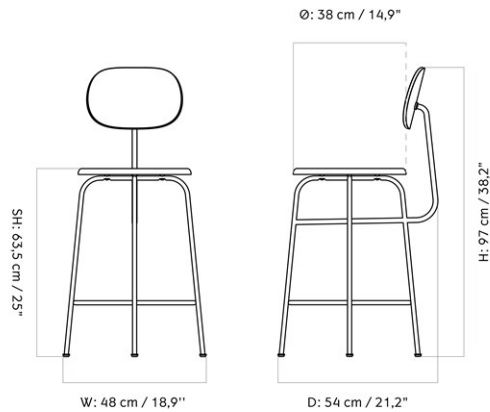

AFTERROOM COUNTER CHAIR PLUS, BLACK BASE, UPHOLSTERED SEAT AND BACK

Designed by *Afteroom*

MASTER SKU	9455000PIM	
COLLI	1	
DIMENSIONS	H: 97 cm	W: 48 cm
	D: 54 cm	
	SH: 63.5 cm	SD: 38 cm

CARE INSTRUCTIONS

Discover our product care guide for comprehensive care instructions.

[Download](#)

Find more information in the dedicated product fact sheet for this product.

DESCRIPTION

RECOMMENDED COMBINATIONS

SKU	VARIANT	INCL. VAT EUR	EXCL. VAT EUR
9455009-000R00ZZ	Sierra - Black, 1001 - NEW	750,00	627,60
9455009-000100ZZ	Sierra - Stone, 1611 - NEW	750,00	627,60
9455020-000300ZZ	Audo Bouclé - Beige, 02 - NEW	535,00	447,69
9455020-000000ZZ	Audo Bouclé - Gold, 06 - NEW	535,00	447,69

SPEC OPTIONS

MASTER SKU	VARIANT	INCL. VAT EUR	EXCL. VAT EUR
9455000PIM	Price Category - PC0L - NEW <i>Sierra, Camo</i>	750,00	627,60
9455000PIM	Price Category - PC0T <i>Audo Bouclé, Audø</i>	535,00	447,69
9455000PIM	Price Category - PC4T <i>Cabanon Soft, Designers Guild / Grand Mohair, Danish Art Weaving / Lupo, Dedar</i>	925,00	774,04
9455000PIM	Price Category - PC4L	1.205,00	1.008,34
9455000PIM	Price Category - PC3L	995,00	832,62
9455000PIM	Price Category - PC2L <i>Dunes, Sørensen / Nuance, Sørensen</i>	870,00	728,02