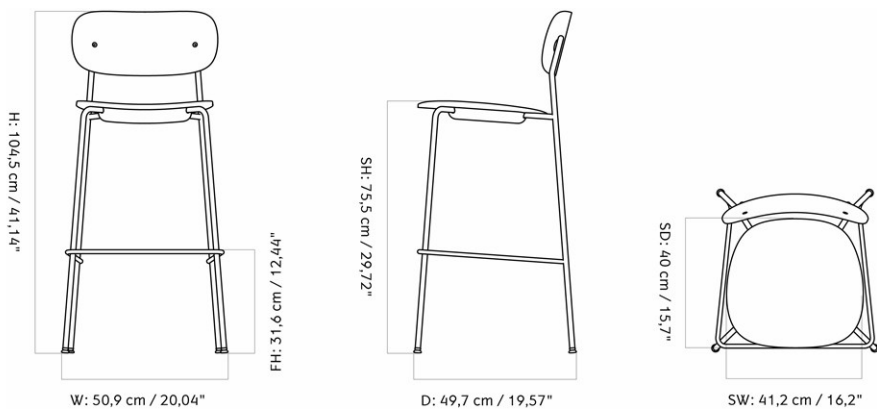

CO BAR CHAIR, OAK SEAT AND BACK

Designed by *Norm Architects*

MASTER SKU
COLLI

1179100PIM
1

CARE INSTRUCTIONS

Discover our product care guide for comprehensive care instructions.

[Download](#)

DESCRIPTION

Find more information in the dedicated product fact sheet for this product.

QUICK SHIP

SKU	VARIANT	INCL. VAT EUR	EXCL. VAT EUR
1179113	Dark Stained Oak	470,00	393,30
1179112	Black Oak	470,00	393,30
1179111	Natural Oak	470,00	393,30