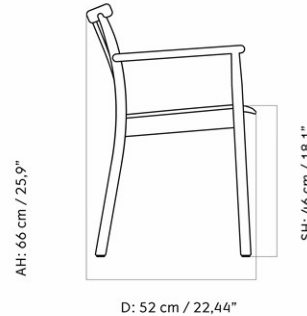

MERKUR DINING CHAIR W/ARMREST, BLACK OAK BASE AND BACK, UPHOLSTERED SEAT

Designed by *Skogstad & Wærnes*

MASTER SKU	1304000PIM
COLLI	1
DIMENSIONS	H: 78 cm W: 46 cm
	D: 52 cm
	SH: 46 cm SD: 42 cm
	AH: 66 cm

CARE INSTRUCTIONS

Discover our product care guide for comprehensive care instructions.

[Download](#)

DESCRIPTION

Find more information in the dedicated product fact sheet for this product.

RECOMMENDED COMBINATIONS

SKU	VARIANT	INCL. VAT EUR	EXCL. VAT EUR
1304005-000T00ZZ	Dakar - Black, 0842	1.005,00	840,98
1304002-003N04ZZ	Hallingdal - Green, 0370	980,00	820,06
1304000-000000ZZ	Audo Bouclé - Gold, 06	845,00	707,10

SPEC OPTIONS

MASTER SKU	VARIANT	INCL. VAT EUR	EXCL. VAT EUR
1304000PIM	Price Category - PC0L - NEW <i>Sierra, Camo</i>	950,00	794,96
1304000PIM	Price Category - PC4L	1.315,00	1.100,39
1304000PIM	Price Category - PC3L	1.155,00	966,50
1304000PIM	Price Category - PC2L <i>Dunes, Sørensen / Nuance, Sørensen</i>	1.075,00	899,56
1304000PIM	Price Category - PC1L <i>Dakar, Nevotex / Envy, Sørensen / Ultra, Sørensen</i>	1.005,00	840,98
1304000PIM	Price Category - PC4T <i>Cabanon Soft, Designers Guild / Grand Mohair, Danish Art Weaving / Lupo, Dedar</i>	1.140,00	953,95