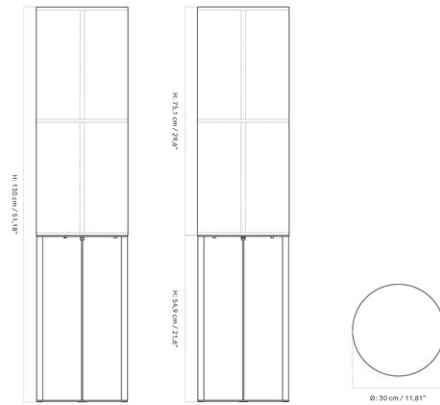

Floor Lamps

FLOOR LAMPS

HASHIRA FLOOR LAMP, H130 CM / 51"

Designed by *Norm Architects*

MASTER SKU 1507001PIM
COLLI 1
DIMENSIONS H: 130 cm Ø: 30, cm

CARE INSTRUCTIONS

Discover our product care guide for comprehensive care instructions.