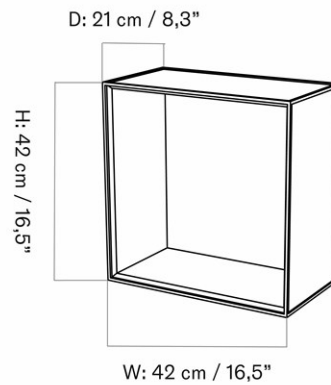

FRAME 42

Designed by *Mogens Lassen*

MASTER SKU	BL39008PIM	
COLLI	1	
DIMENSIONS	H: 42 cm	W: 42 cm
	D: 21 cm	

CARE INSTRUCTIONS

Discover our product care guide for comprehensive care instructions.

[Download](#)

DESCRIPTION

Find more information in the dedicated product fact sheet for this product.

RECOMMENDED COMBINATIONS

SKU	VARIANT	INCL. VAT EUR	EXCL. VAT EUR
BL39164	Sand	295,00	246,86
BL39163	Fjord	295,00	246,86
BL40166	Smoked Oak	360,00	301,25
BL40163	Black Stained Ash	360,00	301,25
BL40160	Oak	360,00	301,25
BL39162	Light Grey	295,00	246,86
BL39161	Dark Grey	295,00	246,86