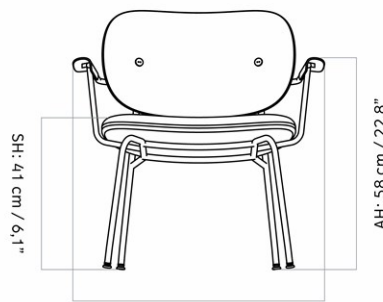

CO LOUNGE CHAIR W/ARMREST, UPHOLSTERED SEAT AND BACK

Designed by *Norm Architects*

W: 70 cm / 27,5"