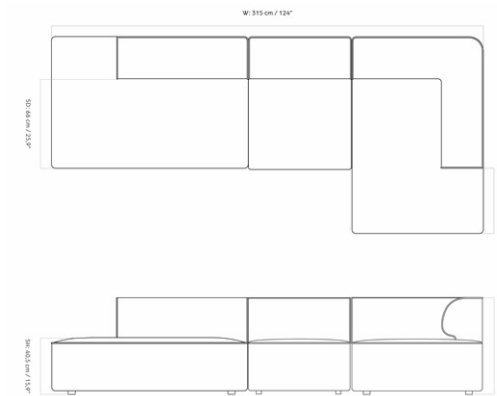

EAVE MODULAR SOFA 96, 3 SEATER, CONFIGURATION 9

Designed by *Norm Architects*

MASTER SKU	9987820PIM
COLLI	1
DIMENSIONS	H: 71 cm W: 315 cm
	D: 144 cm
	SH: 40.5 cm SD: 66 cm
	AH: 70 cm

CARE INSTRUCTIONS

Discover our product care guide for comprehensive care instructions.

[Download](#)

DESCRIPTION

Find more information in the dedicated product fact sheet for this product.

RECOMMENDED COMBINATIONS

SKU	VARIANT	INCL. VAT EUR	EXCL. VAT EUR
9987803-000B00ZZ	Safire - Blue, 0012	7.505,00	6.280,18
9987803-000000ZZ	Safire - Black, 0001	7.505,00	6.280,18
9987802-000P01ZZ	Savanna - White, 0202	6.800,00	5.690,24
9987802-000L00ZZ	Moss - Orange, 0022	6.800,00	5.690,24
9987802-000H00ZZ	Moss - White, 0018	6.800,00	5.690,24
9987801-000B00ZZ	Champion - Green, 1-3114-035	5.655,00	4.732,10
9987800-000500ZZ	Audo Bouclé - Dark grey, 16	5.005,00	4.188,18
9987800-000300ZZ	Audo Bouclé - Bordeaux, 08	5.005,00	4.188,18
9987800-000100ZZ	Audo Bouclé - Gold, 06	5.005,00	4.188,18
9987800-000000ZZ	Audo Bouclé - Beige, 02	5.005,00	4.188,18

SPEC OPTIONS

MASTER SKU	VARIANT	INCL. VAT EUR	EXCL. VAT EUR
9987820PIM	Price Category - PC4T <i>Lupo, Dedar</i>	8.170,00	6.836,66