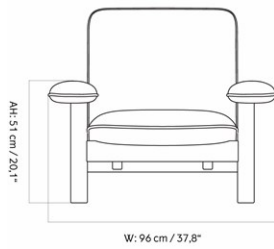

BRASILIA LOUNGE CHAIR, NATURAL OAK BASE

Designed by *Anderssen & Voll*

MASTER SKU	8050000PIM		
COLLI	1		
DIMENSIONS	H: 82 cm	W: 96 cm	
	D: 84 cm		
	SH: 39 cm	SD: 52 cm	
	AH: 51 cm		

CARE INSTRUCTIONS

Discover our product care guide for comprehensive care instructions.

[Download](#)

Find more information in the dedicated product fact sheet for this product.

DESCRIPTION

RECOMMENDED COMBINATIONS

SKU	VARIANT	INCL. VAT EUR	EXCL. VAT EUR
8053003-000D01ZZ	Sheepskin - Nature	4.255,00	3.560,58
8053003-000C01ZZ	Sheepskin - Root	4.255,00	3.560,58
8053002-000E00ZZ	Dunes - Camel, 21004	4.105,00	3.435,06
8050002-009A09ZZ	Moss - White, 0011	2.590,00	2.167,31
8050000-000000ZZ	Audo Bouclé - Beige, 02	2.135,00	1.786,57

SPEC OPTIONS

MASTER SKU	VARIANT	INCL. VAT EUR	EXCL. VAT EUR
8050000PIM	Price Category - PC4L	4.485,00	3.753,05
8050000PIM	Price Category - PC3L <i>Sheepskin Curly, Nevotex</i>	4.255,00	3.560,58
8050000PIM	Price Category - PC2L <i>Dunes, Sørensen / Nuance, Sørensen</i>	4.105,00	3.435,06
8050000PIM	Price Category - PC1L <i>Dakar, Nevotex / Envy, Sørensen / Ultra, Sørensen</i>	3.800,00	3.179,84