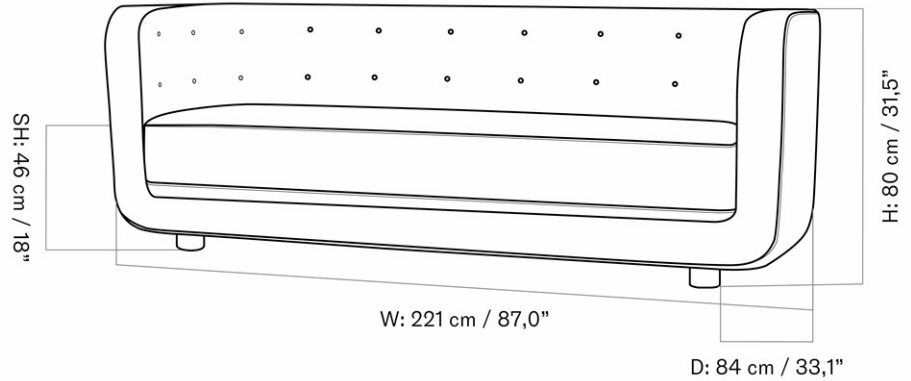

VILHELM SOFA, W/VEGETAL BUTTONS

Designed by *Flemming Lassen*

MASTER SKU	1500800PIM	CARE INSTRUCTIONS	Discover our product care guide for comprehensive care instructions.
COLLI	1	DESCRIPTION	Download
DIMENSIONS	H: 80 cm W: 217 cm D: 88 cm SH: 45 cm SD: 60 cm AH: 80 cm		Find more information in the dedicated product fact sheet for this product.

STOCK OPTION

SKU	VARIANT	INCL. VAT EUR	EXCL. VAT EUR
1500803-042M05ZZ	Dark Stained Oak - Zero - Beige, 0001	7.475,00	6.255,08

RECOMMENDED COMBINATIONS

SKU	VARIANT	INCL. VAT EUR	EXCL. VAT EUR
1500803-012M05ZZ	Natural Oak - Zero - Beige, 0001	7.475,00	6.255,08

SPEC OPTIONS

MASTER SKU	VARIANT	INCL. VAT EUR	EXCL. VAT EUR
1500800PIM	Price Category - PC4T <i>Grand Mohair, Danish Art Weaving / Lupo, Dedar</i>	8.390,00	7.020,75
1500800PIM	Price Category - PC4L	21.450,00	17.949,36
1500800PIM	Price Category - PC3L <i>Sheepskin Curly, Skandilock</i>	19.460,00	16.284,13
1500800PIM	Price Category - PC2L <i>Dunes, Sørensen / Nuance, Sørensen</i>	17.595,00	14.723,50
1500800PIM	Price Category - PC1L <i>Dakar, Nevotex / Envy, Sørensen / Ultra, Sørensen</i>	15.530,00	12.995,50