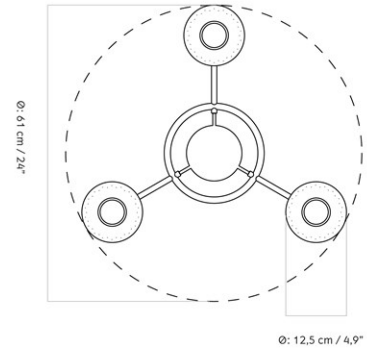

COLLECTOR, CHANDELIER, 3

Designed by *Bergboms*

COLLI	1	
DIMENSIONS	H: 25 cm	W: 61 cm
	D: 61 cm	
	Ø: 61, cm	

CARE INSTRUCTIONS

Discover our product care guide for comprehensive care instructions.
[Download](#)

SKU	INCL. VAT EUR	EXCL. VAT EUR
1394649	1.610,00	1.347,25