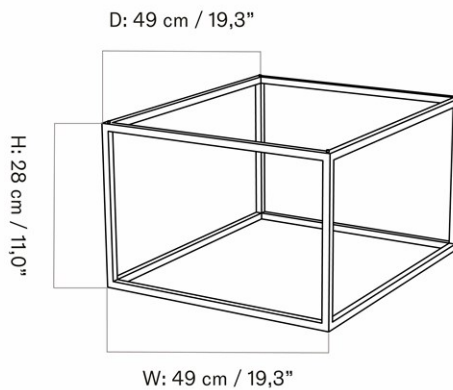

BASE FOR FRAME 49

Designed by *Mogens Lassen*

MASTER SKU	BL39029PIM
COLLI	1
DIMENSIONS	H: 28 cm W: 42 cm D: 49 cm

CARE INSTRUCTIONS

Discover our product care guide for comprehensive care instructions.

[Download](#)

DESCRIPTION

Find more information in the dedicated product fact sheet for this product.

RECOMMENDED COMBINATIONS

SKU	VARIANT	INCL. VAT EUR	EXCL. VAT EUR
BL40700	H28 cm	230,00	192,46