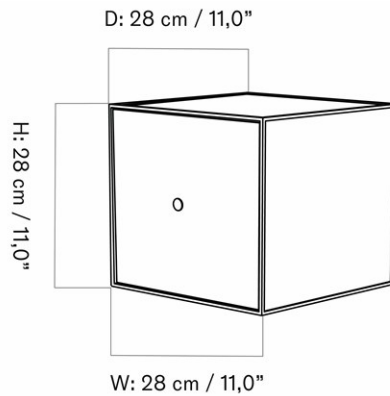

FRAME 28 W/DOOR

Designed by *Mogens Lassen*

MASTER SKU	BL39001PIM
COLLI	1
DIMENSIONS	H: 28 cm W: 28 cm D: 28 cm

CARE INSTRUCTIONS

Discover our product care guide for comprehensive care instructions.

[Download](#)

DESCRIPTION

Find more information in the dedicated product fact sheet for this product.

RECOMMENDED COMBINATIONS

SKU	VARIANT	INCL. VAT EUR	EXCL. VAT EUR
BL40343	Black Stained Ash	360,00	301,25
BL39344	Sand	320,00	267,78
BL40346	Smoked Oak	360,00	301,25
BL40340	Oak	360,00	301,25
BL39343	Fjord	320,00	267,78
BL39342	Light Grey	320,00	267,78
BL39341	Dark Grey	320,00	267,78