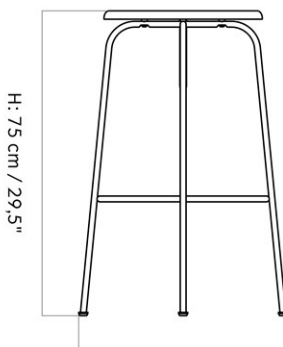

AFTERROOM COUNTER STOOL, UPHOLSTERED SEAT

Designed by *Afteroom*

W: 50 cm / 19,7"