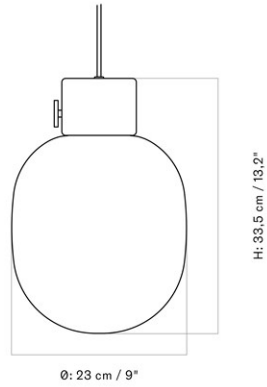

JWDA PENDANT

Designed by *Jonas Wagell*

MASTER SKU
COLLI

1820000PIM
2

CARE INSTRUCTIONS

Discover our product care guide for comprehensive care instructions.

[Download](#)

DESCRIPTION

Find more information in the dedicated product fact sheet for this product.

STOCK OPTION

SKU	VARIANT	INCL. VAT EUR	EXCL. VAT EUR
1820839	Polished Brass	350,00	292,88