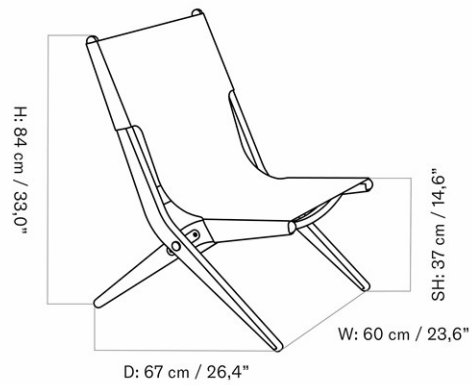

SAXE LOUNGE CHAIR

Designed by *Mogens Lassen*

MASTER SKU
COLLI

BL581100PIM
1

CARE INSTRUCTIONS

Discover our product care guide for comprehensive care instructions.

[Download](#)

DESCRIPTION

Find more information in the dedicated product fact sheet for this product.

STOCK OPTION

SKU	VARIANT	INCL. VAT EUR	EXCL. VAT EUR
BL581104	Natural Oiled Oak - Black Leather	2.295,00	1.920,46
BL581102	Black Stained Oak - Black Leather	2.295,00	1.920,46
BL581101	Natural Leather - Natural Oak	2.295,00	1.920,46