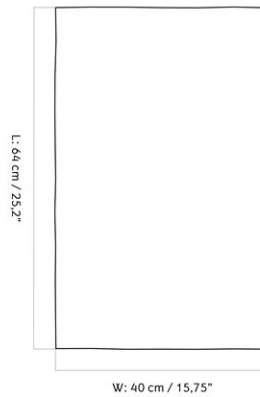

PAPILIO TEA TOWEL

Designed by *Mathias & Alexander og Marie Louise Rosh*

MASTER SKU
COLLI

2802000PIM
4

CARE INSTRUCTIONS

Discover our product care guide for comprehensive care instructions.

[Download](#)

DESCRIPTION

Find more information in the dedicated product fact sheet for this product.

STOCK OPTION

SKU	VARIANT	INCL. VAT EUR	EXCL. VAT EUR
2802859	Ochre/White	27,00	22,59
2802719	Indigo/White	27,00	22,59
2802389	Burnt Sienna/White	27,00	22,59