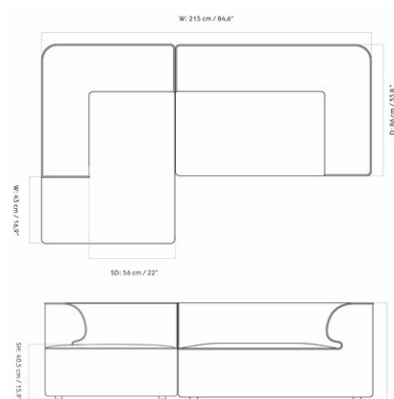

EAVE MODULAR SOFA 86, 2 SEATER, CONFIGURATION 6

Designed by *Norm Architects*

MASTER SKU	9986320PIM
COLLI	1
DIMENSIONS	H: 71 cm W: 215 cm D: 129 cm
	SH: 40.5 cm SD: 56 cm AH: 70 cm

CARE INSTRUCTIONS

Discover our product care guide for comprehensive care instructions.

[Download](#)

DESCRIPTION

Find more information in the dedicated product fact sheet for this product.

RECOMMENDED COMBINATIONS

SKU	VARIANT	INCL. VAT EUR	EXCL. VAT EUR
9986303-000B00ZZ	Safire - Blue, 0012	5.195,00	4.347,18
9986303-000000ZZ	Safire - Black, 0001	5.195,00	4.347,18
9986302-000P01ZZ	Savanna - White, 0202	4.655,00	3.895,30
9986302-000L00ZZ	Moss - Orange, 0022	4.655,00	3.895,30
9986302-000H00ZZ	Moss - White, 0018	4.655,00	3.895,30
9986301-000B00ZZ	Champion - Green, 1-3114-035	4.120,00	3.447,62
9986300-000500ZZ	Audo Bouclé - Dark grey, 16	3.645,00	3.050,14
9986300-000300ZZ	Audo Bouclé - Bordeaux, 08	3.645,00	3.050,14
9986300-000100ZZ	Audo Bouclé - Gold, 06	3.645,00	3.050,14
9986300-000000ZZ	Audo Bouclé - Beige, 02	3.645,00	3.050,14

SPEC OPTIONS

MASTER SKU	VARIANT	INCL. VAT EUR	EXCL. VAT EUR
9986320PIM	Price Category - PC4T <i>Lupo, Dedar</i>	5.735,00	4.799,05