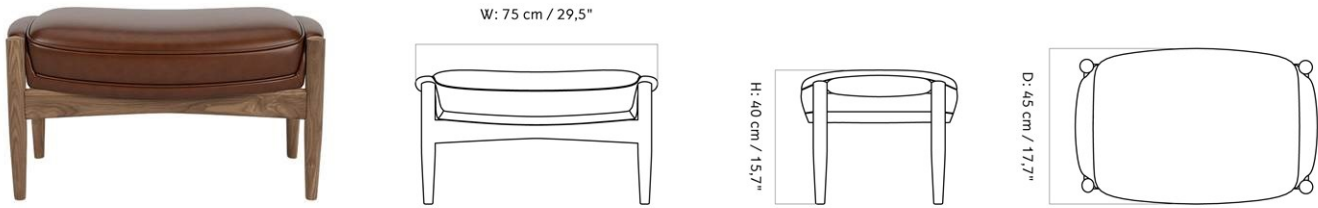

THE SEAL OTTOMAN, WALNUT BASE
Designed by *Ib Kofod-Larsen Design*

MASTER SKU	1228000PIM	CARE INSTRUCTIONS	Discover our product care guide for comprehensive care instructions.
COLLI	1		Download
DIMENSIONS	H: 40 cm W: 47 cm D: 73 cm	DESCRIPTION	Find more information in the dedicated product fact sheet for this product.

RECOMMENDED COMBINATIONS

SKU	VARIANT	INCL. VAT EUR	EXCL. VAT EUR
1228001-000000ZZ	Re-wool - Beige, 0218	1.115,00	933,03
1228005-000000ZZ	Dakar - Black, 0842	1.475,00	1.234,28
1228005-000A00ZZ	Dakar - Brown, 0329	1.475,00	1.234,28

SPEC OPTIONS

MASTER SKU	VARIANT	INCL. VAT EUR	EXCL. VAT EUR
1228000PIM	Price Category - PC4L	2.215,00	1.853,51
1228000PIM	Price Category - PC3L	1.920,00	1.606,66
1228000PIM	Price Category - PC4T <i>Grand Mohair, Danish Art Weaving / Lupo, Dedar</i>	1.840,00	1.539,71
1228000PIM	Price Category - PC0T <i>Audo Bouclé, Audo</i>	885,00	740,57
1228000PIM	Price Category - PC2L <i>Dunes, Sørensen / Nuance, Sørensen</i>	1.705,00	1.426,74
1228000PIM	Price Category - PC1L <i>Dakar, Nevotex / Envy, Sørensen / Ultra, Sørensen</i>	1.475,00	1.234,28
1228000PIM	Price Category - PC3T <i>Arctic, Jab / Safire, Sahco, Kvadrat / Vidar 4, Kvadrat / Zero, Sahco, Kvadrat</i>	1.545,00	1.292,86