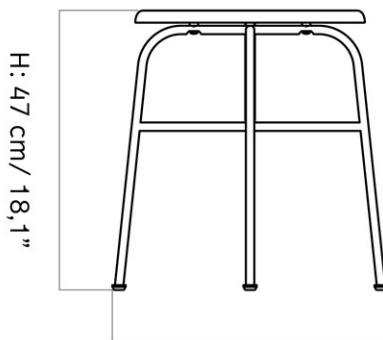

AFTERROOM STOOL, UPHOLSTERED SEAT

Designed by *Afteroom*

H: 47 cm / 18,1"

W: 47 cm / 18,5"