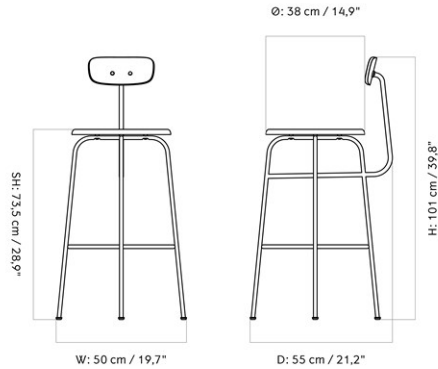

AFTERROOM BAR CHAIR, BLACK BASE, UPHOLSTERED SEAT, VENEER BACK

Designed by *Afteroom*

MASTER SKU	8485000PIM	
COLLI	1	
DIMENSIONS	H: 101 cm	W: 50 cm
	D: 55 cm	
	SH: 73 cm	SD: 34 cm

CARE INSTRUCTIONS

Discover our product care guide for comprehensive care instructions.