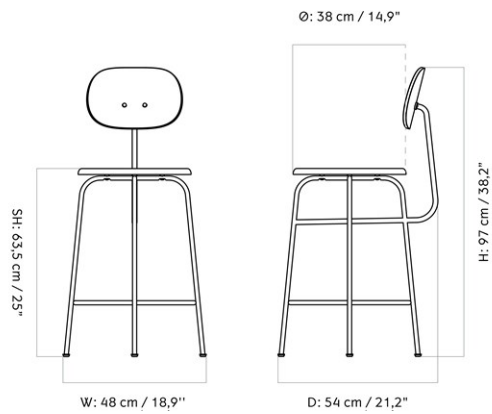

AFTERROOM COUNTER CHAIR PLUS, BLACK BASE, VENEER SEAT AND BACK

Designed by *Afteroom*

MASTER SKU	8484039PIM
COLLI	1
DIMENSIONS	H: 97 cm W: 48 cm
	D: 54 cm
	SH: 63 cm SD: 34 cm

CARE INSTRUCTIONS

Discover our product care guide for comprehensive care instructions.

[Download](#)

DESCRIPTION

Find more information in the dedicated product fact sheet for this product.

QUICK SHIP

SKU	VARIANT	INCL. VAT EUR	EXCL. VAT EUR
8484849	Dark Stained Oak - NEW	510,00	426,77
8484539	Black - NEW	495,00	414,22
8484039	Natural Oak - NEW	495,00	414,22