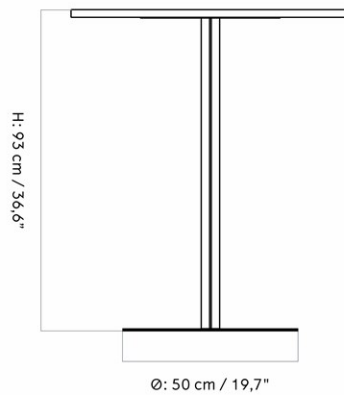

HARBOUR COLUMN COUNTER TABLE, ROUND BASE, Ø80 CM / 31.4"

Designed by *Norm Architects*

MASTER SKU
COLLI
DIMENSIONS

9300001PIM
1
H: 93 cm   W: 80 cm
D: 80 cm
Ø: 80, cm

CARE INSTRUCTIONS

Discover our product care guide for comprehensive care instructions.

[Download](#)

DESCRIPTION

Find more information in the dedicated product fact sheet for this product.

RECOMMENDED COMBINATIONS

SKU	VARIANT	INCL. VAT EUR	EXCL. VAT EUR
9306659	Estremoz Marble Off White Top	1.150,00	962,32
9306539	Black Painted Oak Veneer Top	855,00	715,46
9306149	Linoleum Charcoal Top	855,00	715,46
9306139	Kunis Breccia Stone Top	1.350,00	1.129,68