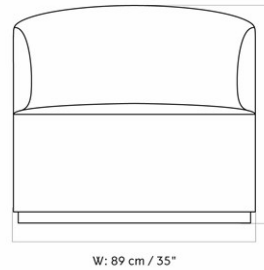

TEAROOM LOUNGE CHAIR

Designed by *Nick Ross Studio*

MASTER SKU	9605000PIM
COLLI	1
DIMENSIONS	H: 78 cm W: 89 cm
	D: 70 cm
	SH: 43 cm SD: 56 cm
	AH: 78 cm

CARE INSTRUCTIONS

Discover our product care guide for comprehensive care instructions.

[Download](#)

DESCRIPTION

Find more information in the dedicated product fact sheet for this product.

RECOMMENDED COMBINATIONS

SKU	VARIANT	INCL. VAT EUR	EXCL. VAT EUR
9605020-000300ZZ	Beige, 02	2.185,00	1.828,41
9605002-002B09ZZ	Savanna - White/Cream, 0202	2.780,00	2.326,30
9605001-00AH00ZZ	Champion - Green, 1-3114-035	2.430,00	2.033,42

SPEC OPTIONS

MASTER SKU	VARIANT	INCL. VAT EUR	EXCL. VAT EUR
9605000PIM	Price Category - PC0T <i>Audo Bouclé, Audø</i>	2.185,00	1.828,41
9605000PIM	Price Category - PC4T <i>Cabanon Soft, Designers Guild / Grand Mohair, Danish Art Weaving / Lupo, Dedar</i>	3.490,00	2.920,43
9605000PIM	Price Category - PC3T <i>Arctic, Jab / Safire, Sahco, Kvadrat / Vidar 4, Kvadrat / Zero, Sahco, Kvadrat</i>	3.125,00	2.615,00
9605000PIM	Price Category - PC2T <i>Canvas 2, Kvadrat / Clay, Sahco, Kvadrat / Fiord, Kvadrat / Hallingdal 65, Kvadrat / Moss, Sahco, Kvadrat / Reflect, Kvadrat / Savanna, Kvadrat / Steelcut Trio 3, Kvadrat</i>	2.780,00	2.326,30