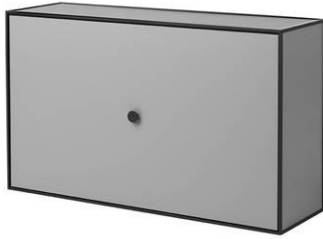

FRAME SHOE CABINET

Designed by *Mogens Lassen*

MASTER SKU	BL39950PIM
COLLI	1
DIMENSIONS	H: 42 cm W: 70 cm D: 21 cm

CARE INSTRUCTIONS

Discover our product care guide for comprehensive care instructions.

[Download](#)

DESCRIPTION

Find more information in the dedicated product fact sheet for this product.

RECOMMENDED COMBINATIONS

SKU	VARIANT	INCL. VAT EUR	EXCL. VAT EUR
BL40903	Black Stained Ash	845,00	707,10
BL39904	Sand	740,00	619,23
BL39903	Fjord	740,00	619,23
BL39902	Light Grey	740,00	619,23
BL39901	Dark Grey	740,00	619,23