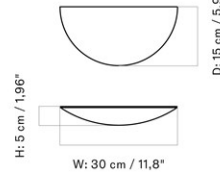

FUNGI SHELF MEDIUM