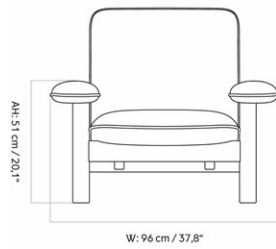

BRASILIA LOUNGE CHAIR, WALNUT BASE

Designed by *Anderssen & Voll*

MASTER SKU	8052000PIM		
COLLI	1		
DIMENSIONS	H: 82 cm	W: 96 cm	
	D: 84 cm		
	SH: 39 cm	SD: 52 cm	
	AH: 51 cm		

CARE INSTRUCTIONS

Discover our product care guide for comprehensive care instructions.

[Download](#)

Find more information in the dedicated product fact sheet for this product.

DESCRIPTION

RECOMMENDED COMBINATIONS

SKU	VARIANT	INCL. VAT EUR	EXCL. VAT EUR
8052004-001307ZZ	Cabanon Soft - Roseau, FCL7029/04 - NEW	3.260,00	2.727,97
8055003-000C01ZZ	Sheepskin - Root	4.565,00	3.819,99
8055002-000E00ZZ	Dunes - Beige, 21004	4.415,00	3.694,47
8052002-009A09ZZ	Moss - White, 0011	2.885,00	2.414,17
8052000-000000ZZ	Audo Bouclé - Beige, 02	2.430,00	2.033,42

SPEC OPTIONS

MASTER SKU	VARIANT	INCL. VAT EUR	EXCL. VAT EUR
8052000PIM	Price Category - PC4L	4.780,00	3.999,90
8052000PIM	Price Category - PC3L <i>Sheepskin Curly, Nevotex</i>	4.565,00	3.819,99
8052000PIM	Price Category - PC2L <i>Dunes, Sørensen / Nuance, Sørensen</i>	4.415,00	3.694,47
8052000PIM	Price Category - PC1L <i>Dakar, Nevotex / Envy, Sørensen / Ultra, Sørensen</i>	4.105,00	3.435,06