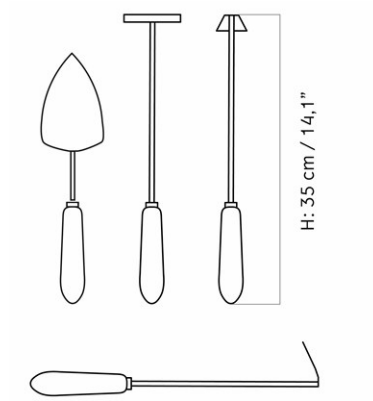

PALLARES X AUDO PLANT TOOLS, SET OF 3
Designed by *Audo*

COLLI

1

CARE INSTRUCTIONS

Discover our product care guide for comprehensive care instructions.

[Download](#)

DESCRIPTION

Find more information in the dedicated product fact sheet for this product.

SKU

INCL. VAT EUR

EXCL. VAT EUR

4860099

240,00

200,83