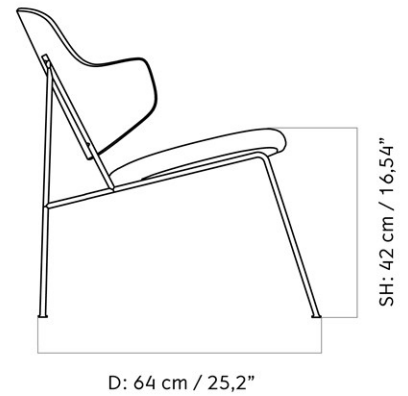

THE PENGUIN, LOUNGE CHAIR, UPHOLSTERED SEAT, WALNUT BACK
Designed by *Ib Kofod-Larsen Design*

MASTER SKU	1203000PIM		
COLLI	1		
DIMENSIONS	H: 74 cm	W: 56 cm	
	D: 64 cm		
	SH: 42 cm	SD: 44.5 cm	
	AH: 62.5 cm		

CARE INSTRUCTIONS

Discover our product care guide for comprehensive care instructions.

[Download](#)

Find more information in the dedicated product fact sheet for this product.

DESCRIPTION

RECOMMENDED COMBINATIONS

SKU	VARIANT	INCL. VAT EUR	EXCL. VAT EUR
1203005-010200ZZ	Dakar - Black, 0842	1.410,00	1.179,89
1203005-010100ZZ	Dakar - Brown, 0329	1.410,00	1.179,89
1203005-010000ZZ	Dakar - Cognac, 0250	1.410,00	1.179,89
1203002-000100ZZ	Hallingdal - Red, 0600	1.220,00	1.020,90
1203002-000000ZZ	Hallingdal - Grey, 0110	1.220,00	1.020,90
1203001-010100ZZ	Re-wool - Yellow/Ochre, 0448	1.155,00	966,50
1203001-010000ZZ	Re-wool - Beige, 0218	1.155,00	966,50

SPEC OPTIONS

MASTER SKU	VARIANT	INCL. VAT EUR	EXCL. VAT EUR
1203000PIM	Price Category - PC4L	2.015,00	1.686,15
1203000PIM	Price Category - PC3L	1.800,00	1.506,24
1203000PIM	Price Category - PC4T <i>Grand Mohair, Danish Art Weaving / Lupo, Dedar</i>	1.315,00	1.100,39