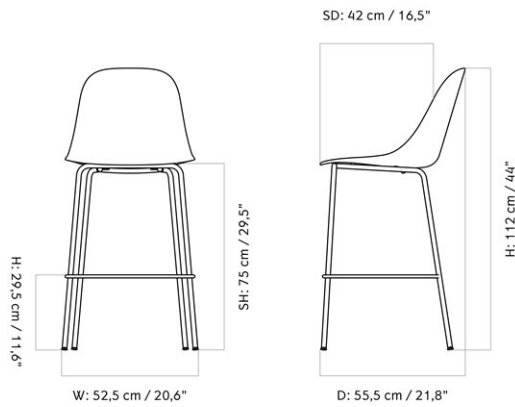

HARBOUR SIDE BAR CHAIR, PLASTIC SHELL

Designed by *Norm Architects*

MASTER SKU	9280100PIM		
COLLI	1		
DIMENSIONS	H: 112 cm	W: 52.5 cm	
	D: 55.5 cm		
	SH: 75 cm	SD: 42 cm	

CARE INSTRUCTIONS

Discover our product care guide for comprehensive care instructions.