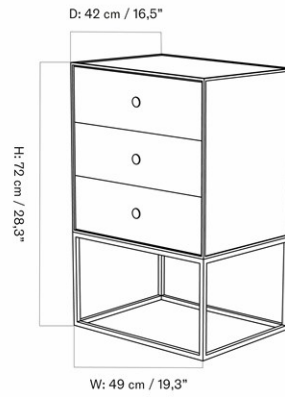

FRAME 49 SIDEBORD W/THREE SHELVES

Designed by *Mogens Lassen*

MASTER SKU	BL39015PIM	
COLLI	1	
DIMENSIONS	H: 49 cm	W: 49 cm
	D: 42 cm	

CARE INSTRUCTIONS

Discover our product care guide for comprehensive care instructions.

[Download](#)

DESCRIPTION

Find more information in the dedicated product fact sheet for this product.

RECOMMENDED COMBINATIONS

SKU	VARIANT	INCL. VAT EUR	EXCL. VAT EUR
BL39604	Sand	740,00	619,23
BL39603	Fjord	740,00	619,23
BL39602	Light Grey	740,00	619,23
BL39601	Dark Grey	740,00	619,23