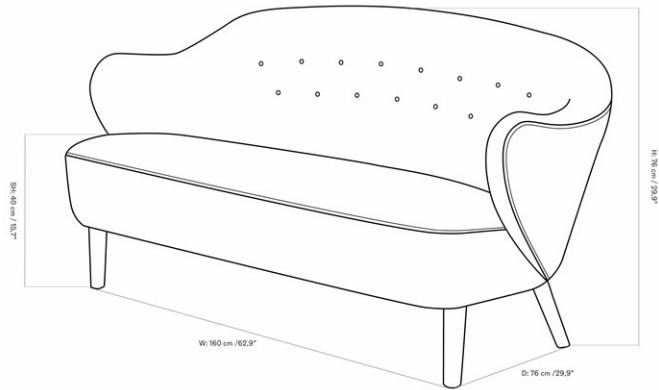

INGEBORG SOFA

Designed by *Flemming Lassen*

MASTER SKU	1500500PIM
COLLI	1
DIMENSIONS	H: 79 cm W: 160 cm
	D: 76 cm
	SH: 43 cm SD: 50 cm
	AH: 62 cm

CARE INSTRUCTIONS

Discover our product care guide for comprehensive care instructions.

[Download](#)

Find more information in the dedicated product fact sheet for this product.

DESCRIPTION

STOCK OPTION

SKU	VARIANT	INCL. VAT EUR	EXCL. VAT EUR
1500507-040J02ZZ	Dark Stained Oak - Sheepskin - Sahara	7.625,00	6.380,60
1500507-040E02ZZ	Dark Stained Oak - Sheepskin - Moonlight	7.625,00	6.380,60

RECOMMENDED COMBINATIONS

SKU	VARIANT	INCL. VAT EUR	EXCL. VAT EUR
1500504-041802ZZ	Dark Stained Oak - Grand Mohair - Brown, 2600	6.455,00	5.401,54
1500504-041402ZZ	Dark Stained Oak - Grand Mohair - Dark green, 8205	6.455,00	5.401,54
1500504-040D02ZZ	Dark Stained Oak - Grand Mohair - Brown, 1103	6.455,00	5.401,54
1500504-011802ZZ	Natural Oak - Grand Mohair - Brown, 2600	6.455,00	5.401,54
1500504-011402ZZ	Natural Oak - Grand Mohair - Dark green, 8205	6.455,00	5.401,54
1500504-010D02ZZ	Natural Oak - Grand Mohair - Brown, 1103	6.455,00	5.401,54
1500507-040G02ZZ	Dark Stained Oak - Sheepskin - Honey	7.625,00	6.380,60
1500507-010J02ZZ	Natural Oak - Sheepskin - Sahara	7.625,00	6.380,60
1500507-010G02ZZ	Natural Oak - Sheepskin - Honey	7.625,00	6.380,60
1500507-010E02ZZ	Natural Oak - Sheepskin - Moonlight	7.625,00	6.380,60