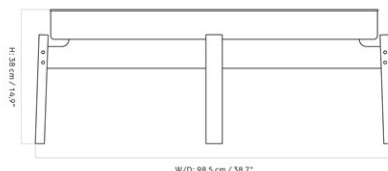

PASSAGE POUF, WALNUT BASE

Designed by *Kroeyer-Saetter-Lassen*

MASTER SKU	1514000PIM	CARE INSTRUCTIONS	Discover our product care guide for comprehensive care instructions. Download Find more information in the dedicated product fact sheet for this product.
COLLI	1	DESCRIPTION	
DIMENSIONS	H: 38 cm W: 98.5 cm D: 98.5 cm SH: 38 cm SD: 90 cm		

RECOMMENDED COMBINATIONS

SKU	VARIANT	INCL. VAT EUR	EXCL. VAT EUR
1514004-000200ZZ	Cabanon Soft - Roseau, FCL7029/04 - NEW	2.525,00	2.112,92
1514003-000G00ZZ	Vidar - Pink, 0526 - NEW	2.440,00	2.041,79
1514000-000100ZZ	Audo Bouclé - Gold, 06 - NEW	2.095,00	1.753,10

SPEC OPTIONS

MASTER SKU	VARIANT	INCL. VAT EUR	EXCL. VAT EUR
1514000PIM	Price Category - PC0L - NEW <i>Sierra, Camo</i>	2.095,00	1.753,10
1514000PIM	Price Category - PC4L - NEW	2.845,00	2.380,70
1514000PIM	Price Category - PC3L - NEW	2.525,00	2.112,92
1514000PIM	Price Category - PC2L - NEW <i>Dunes, Sørensen / Nuance, Sørensen</i>	2.415,00	2.020,87
1514000PIM	Price Category - PC1L - NEW <i>Dakar, Nevotex / Envy, Sørensen / Ultra, Sørensen</i>	2.255,00	1.886,98
1514000PIM	Price Category - PC4T - NEW <i>Cabanon Soft, Designers Guild / Grand Mohair, Danish Art Weaving / Lupo, Dedar</i>	2.525,00	2.112,92