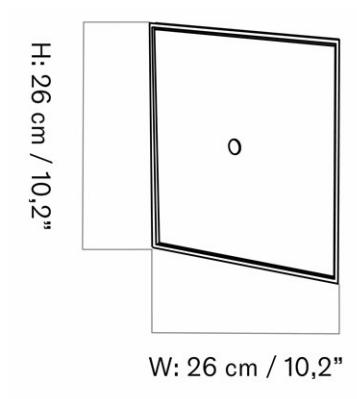

DOOR FOR FRAME 28

Designed by *Mogens Lassen*

MASTER SKU	BL39900PIM
COLLI	1
DIMENSIONS	H: 26 cm W: 26 cm D: 1 cm

CARE INSTRUCTIONS

Discover our product care guide for comprehensive care instructions.

[Download](#)

DESCRIPTION

Find more information in the dedicated product fact sheet for this product.

RECOMMENDED COMBINATIONS

SKU	VARIANT	INCL. VAT EUR	EXCL. VAT EUR
BL39754	Sand	60,00	50,21
BL39753	Fjord	60,00	50,21
BL39752	Light Grey	60,00	50,21
BL39751	Dark Grey	60,00	50,21
BL40774	Smoked Oak	80,00	66,94
BL40753	Black Stained Ash	80,00	66,94
BL40750	Oak	80,00	66,94