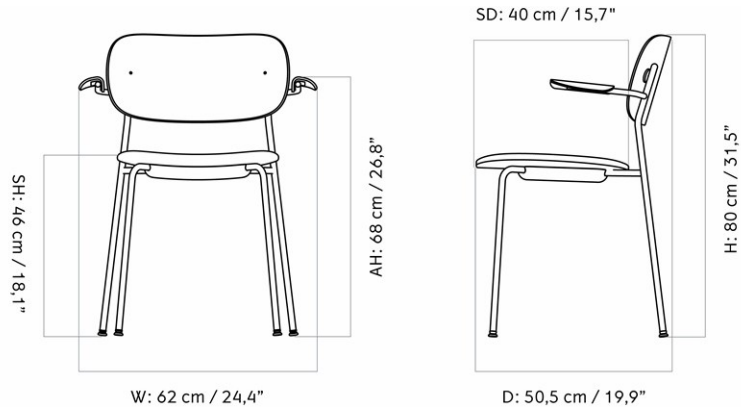

CO DINING CHAIR W/ARMREST, BLACK BASE, UPHOLSTERED SEAT, OAK BACK

Designed by *Norm Architects*

MASTER SKU	1165000PIM
COLLI	1
DIMENSIONS	H: 80 cm W: 62 cm
	D: 50.5 cm
	SH: 48 cm SD: 39.5 cm
	AH: 68 cm

CARE INSTRUCTIONS

Discover our product care guide for comprehensive care instructions.

[Download](#)

Find more information in the dedicated product fact sheet for this product.

DESCRIPTION

RECOMMENDED COMBINATIONS

SKU	VARIANT	INCL. VAT EUR	EXCL. VAT EUR
1165009-010R00ZZ	Sierra - Black, 1001 - Dark Stained Oak	565,00	472,79
1165001-00JP0RZZ	Re-wool - Black, 0198 - Black Oak - NEW	535,00	447,69

SPEC OPTIONS

MASTER SKU	VARIANT	INCL. VAT EUR	EXCL. VAT EUR
1165000PIM	Price Category - PC0L - NEW <i>Sierra, Camo</i>	565,00	472,79
1165000PIM	Price Category - PC0T <i>Audo Bouclé, Audø</i>	485,00	405,85
1165000PIM	Price Category - PC4T <i>Cabanon Soft, Designers Guild / Grand Mohair, Danish Art Weaving / Lupo, Dedar</i>	820,00	686,18
1165000PIM	Price Category - PC4L	1.060,00	887,01
1165000PIM	Price Category - PC3L	830,00	694,54
1165000PIM	Price Category - PC2L <i>Dunes, Sørensen / Nuance, Sørensen</i>	725,00	606,68
1165000PIM	Price Category - PC1L <i>Dakar, Nevotex / Envy, Sørensen / Ultra, Sørensen</i>	630,00	527,18