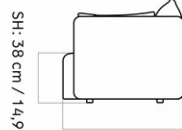

SH: 38 cm / 14.9"

D: 90 cm / 35.4"