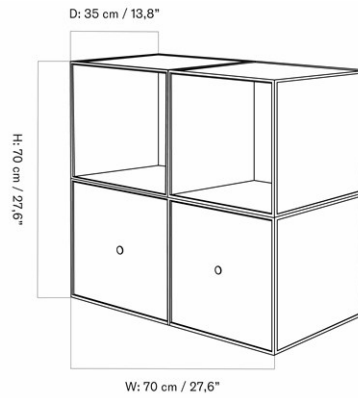

FRAME FOUR STANDARD

Designed by *Mogens Lassen*

MASTER SKU	BL39600PIM
COLLI	1
DIMENSIONS	H: 70 cm W: 70 cm D: 35 cm

CARE INSTRUCTIONS

Discover our product care guide for comprehensive care instructions.

[Download](#)

DESCRIPTION

Find more information in the dedicated product fact sheet for this product.

RECOMMENDED COMBINATIONS

SKU	VARIANT	INCL. VAT EUR	EXCL. VAT EUR
BL39459	Sand	1.260,00	1.054,37
BL39458	Fjord	1.260,00	1.054,37
BL39456	Smoked Oak	1.560,00	1.305,41
BL39454	Black	1.560,00	1.305,41
BL39453	Light Grey	1.260,00	1.054,37
BL39452	Dark Grey	1.260,00	1.054,37
BL39451	Oak	1.560,00	1.305,41