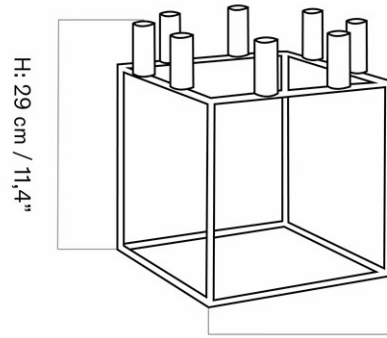

KUBUS 8

Designed by *Mogens Lassen*

W+D: 23 cm / 9,0"

MASTER SKU
COLLI

BL15000PIM
2

CARE INSTRUCTIONS

Discover our product care guide for comprehensive care instructions.

[Download](#)

DESCRIPTION

Find more information in the dedicated product fact sheet for this product.

STOCK OPTION

SKU	VARIANT	INCL. VAT EUR	EXCL. VAT EUR
BL10108	White	320,00	267,78
BL10008	Black	320,00	267,78