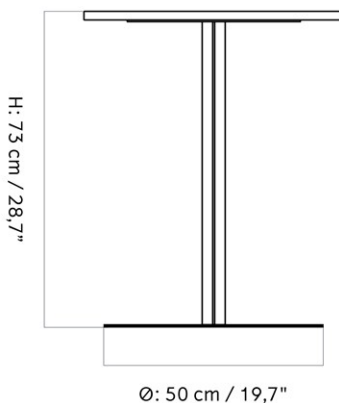

HARBOUR COLUMN DINING TABLE, ROUND BASE, 60X70 CM

Designed by *Norm Architects*

MASTER SKU
COLLI
DIMENSIONS

9320002PIM
1
H: 73 cm   W: 60 cm
D: 70 cm

CARE INSTRUCTIONS

Discover our product care guide for comprehensive care instructions.

[Download](#)

Find more information in the dedicated product fact sheet for this product.

DESCRIPTION

STOCK OPTION

SKU	VARIANT	INCL. VAT EUR	EXCL. VAT EUR
9325149	Black Steel Star Base - Charcoal Linoleum Top	865,00	723,83
9325139	Black Steel Star Base - Kunis Breccia Stone	1.440,00	1.204,99
9308149	Black Steel Round Base - Charcoal Linoleum Top	620,00	518,82
9308139	Black Steel Round Base - Kunis Breccia Stone	1.195,00	999,98
9308659	Black Steel Round Base - Estremoz Marble Off White Top	915,00	765,67
9308539	Black Steel Round Base - Black Painted Oak Veneer Top	620,00	518,82

RECOMMENDED COMBINATIONS

SKU	VARIANT	INCL. VAT EUR	EXCL. VAT EUR
9309659	Black Steel Round Base - Estremoz Marble Off White Top	975,00	815,88
9309539	Black Steel Round Base - Black Painted Oak Veneer Top	680,00	569,02
9309149	Black Steel Round Base - Charcoal Linoleum Top	680,00	569,02
9309139	Black Steel Round Base - Kunis Breccia Stone	1.255,00	1.050,18