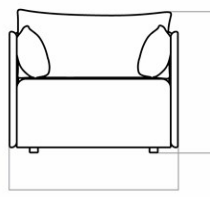

OFFSET LOOSE COVER FOR 1-SEATER

Designed by *Norm Architects*

W: 94 cm / 37"

H: 75 cm / 29,5"

SH: 38 cm / 14,9"