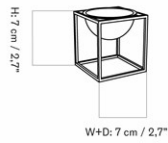

KUBUS BOWL SMALL