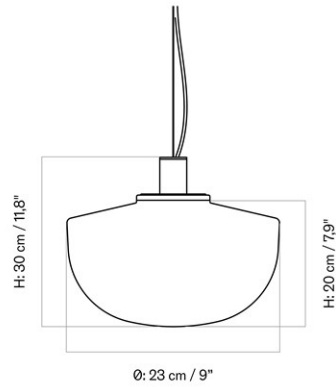

BANK PENDANT

Designed by *Norm Architects*

MASTER SKU
COLLI

1860000PIM
2

CARE INSTRUCTIONS

Discover our product care guide for comprehensive care instructions.

[Download](#)

DESCRIPTION

Find more information in the dedicated product fact sheet for this product.

STOCK OPTION

SKU	VARIANT	INCL. VAT EUR	EXCL. VAT EUR
1860629	Opal	510,00	426,77