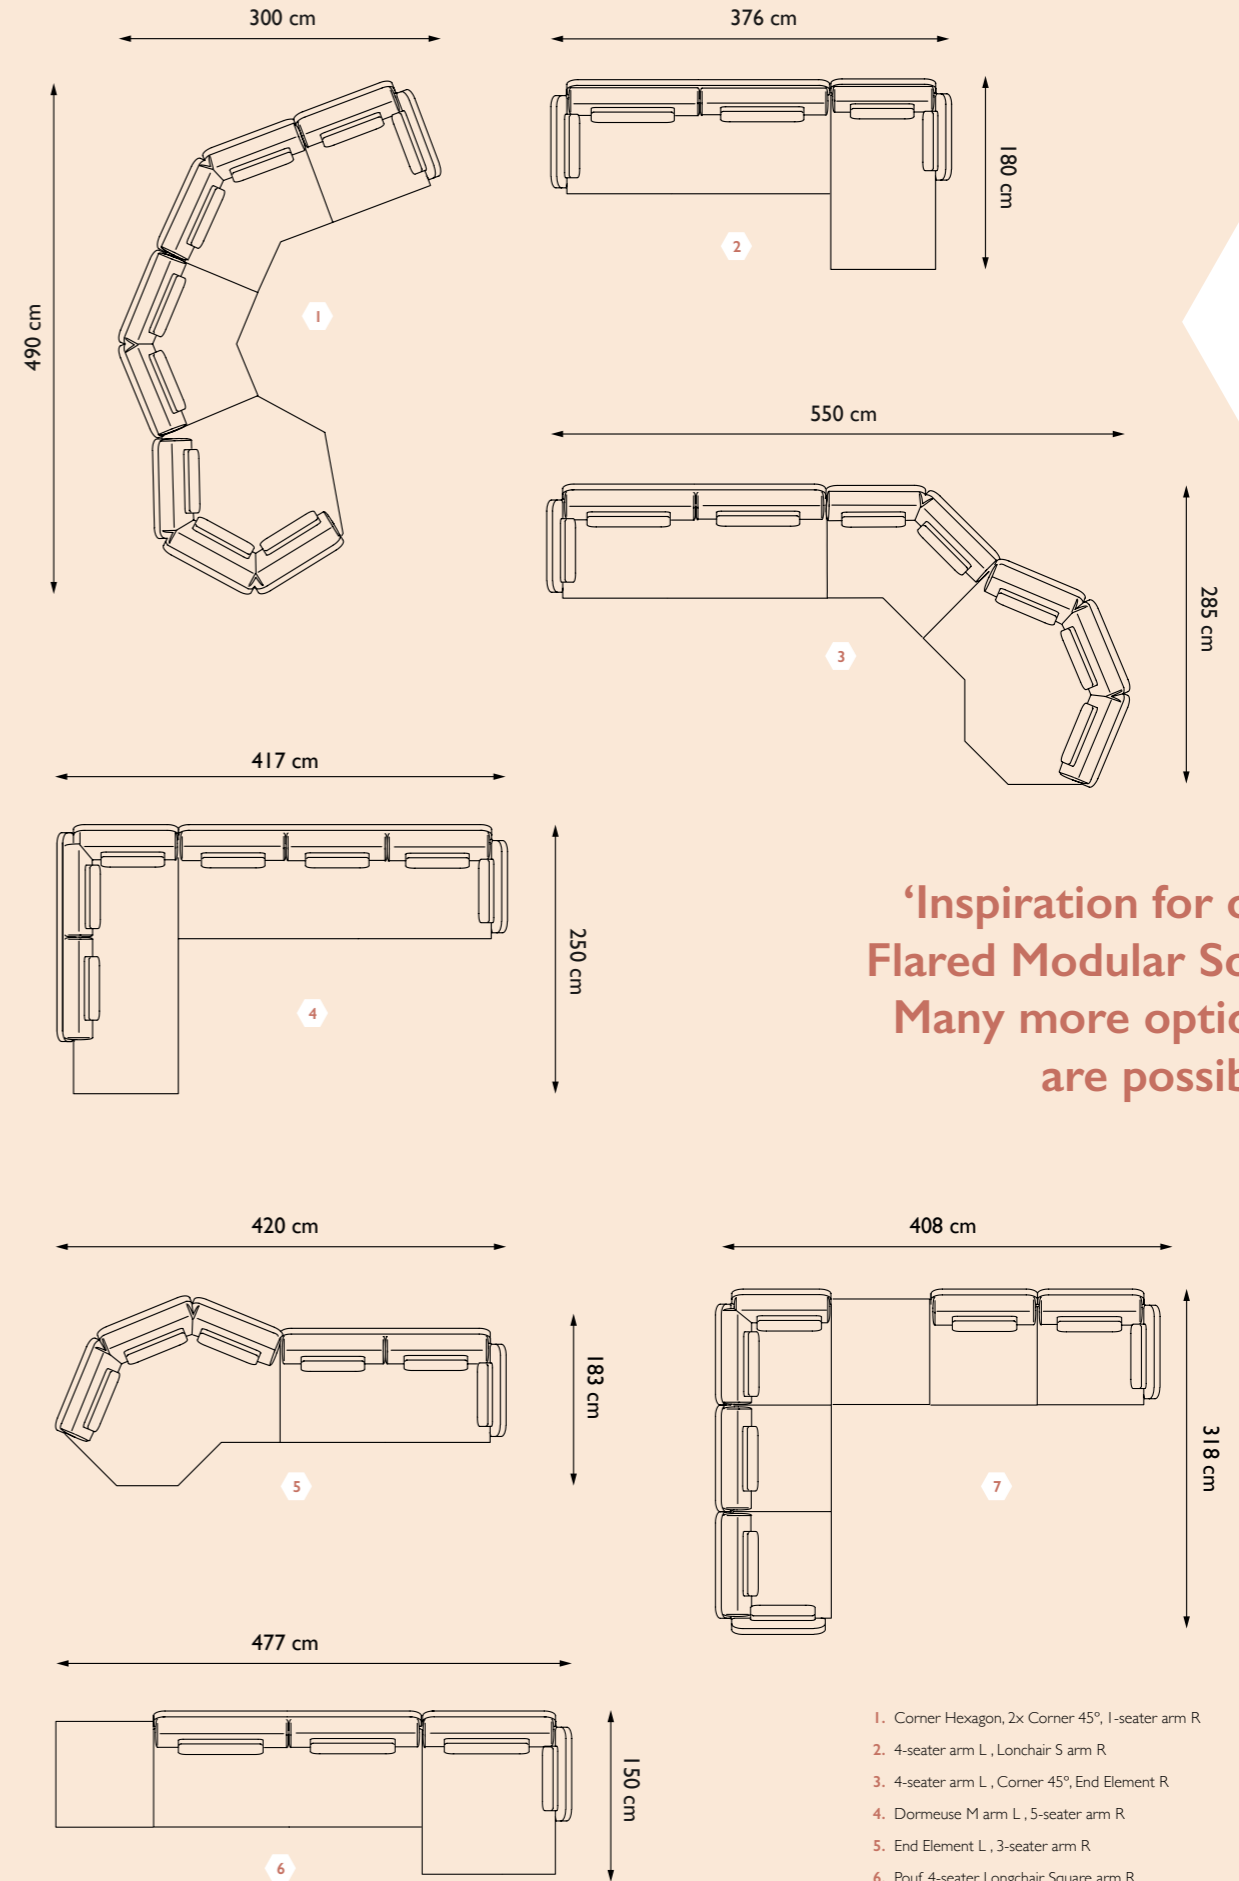

Corner Large / R

Corner 45°

Corner 45° B

Corner Hexagon Small

Corner Hexagon Medium

Corner Hexagon Large

End element Small / L

End element Small / R

End element Large / L

End element Large / R

End element
Straight / L

End element
Straight / R

Pouf 99x90

Pouf 99x147

Pouf 99x177

Pouf 99x 227

MORE SPECS: Seating height: 44 cm
Arm rest height: 69 cm

**'Inspiration for our
Flared Modular Sofa.
Many more options
are possible'**

- 1. Corner Hexagon, 2x Corner 45°, 1-seater arm R
- 2. 4-seater arm L, Lonchair S arm R
- 3. 4-seater arm L, Corner 45°, End Element R
- 4. Dormeuse M arm L, 5-seater arm R
- 5. End Element L, 3-seater arm R
- 6. Pouf, 4-seater, Lonchair Square arm R
- 7. 1-seater arm L, 1-seater, Corner, Pouf, 1-seater, 1-seater arm R