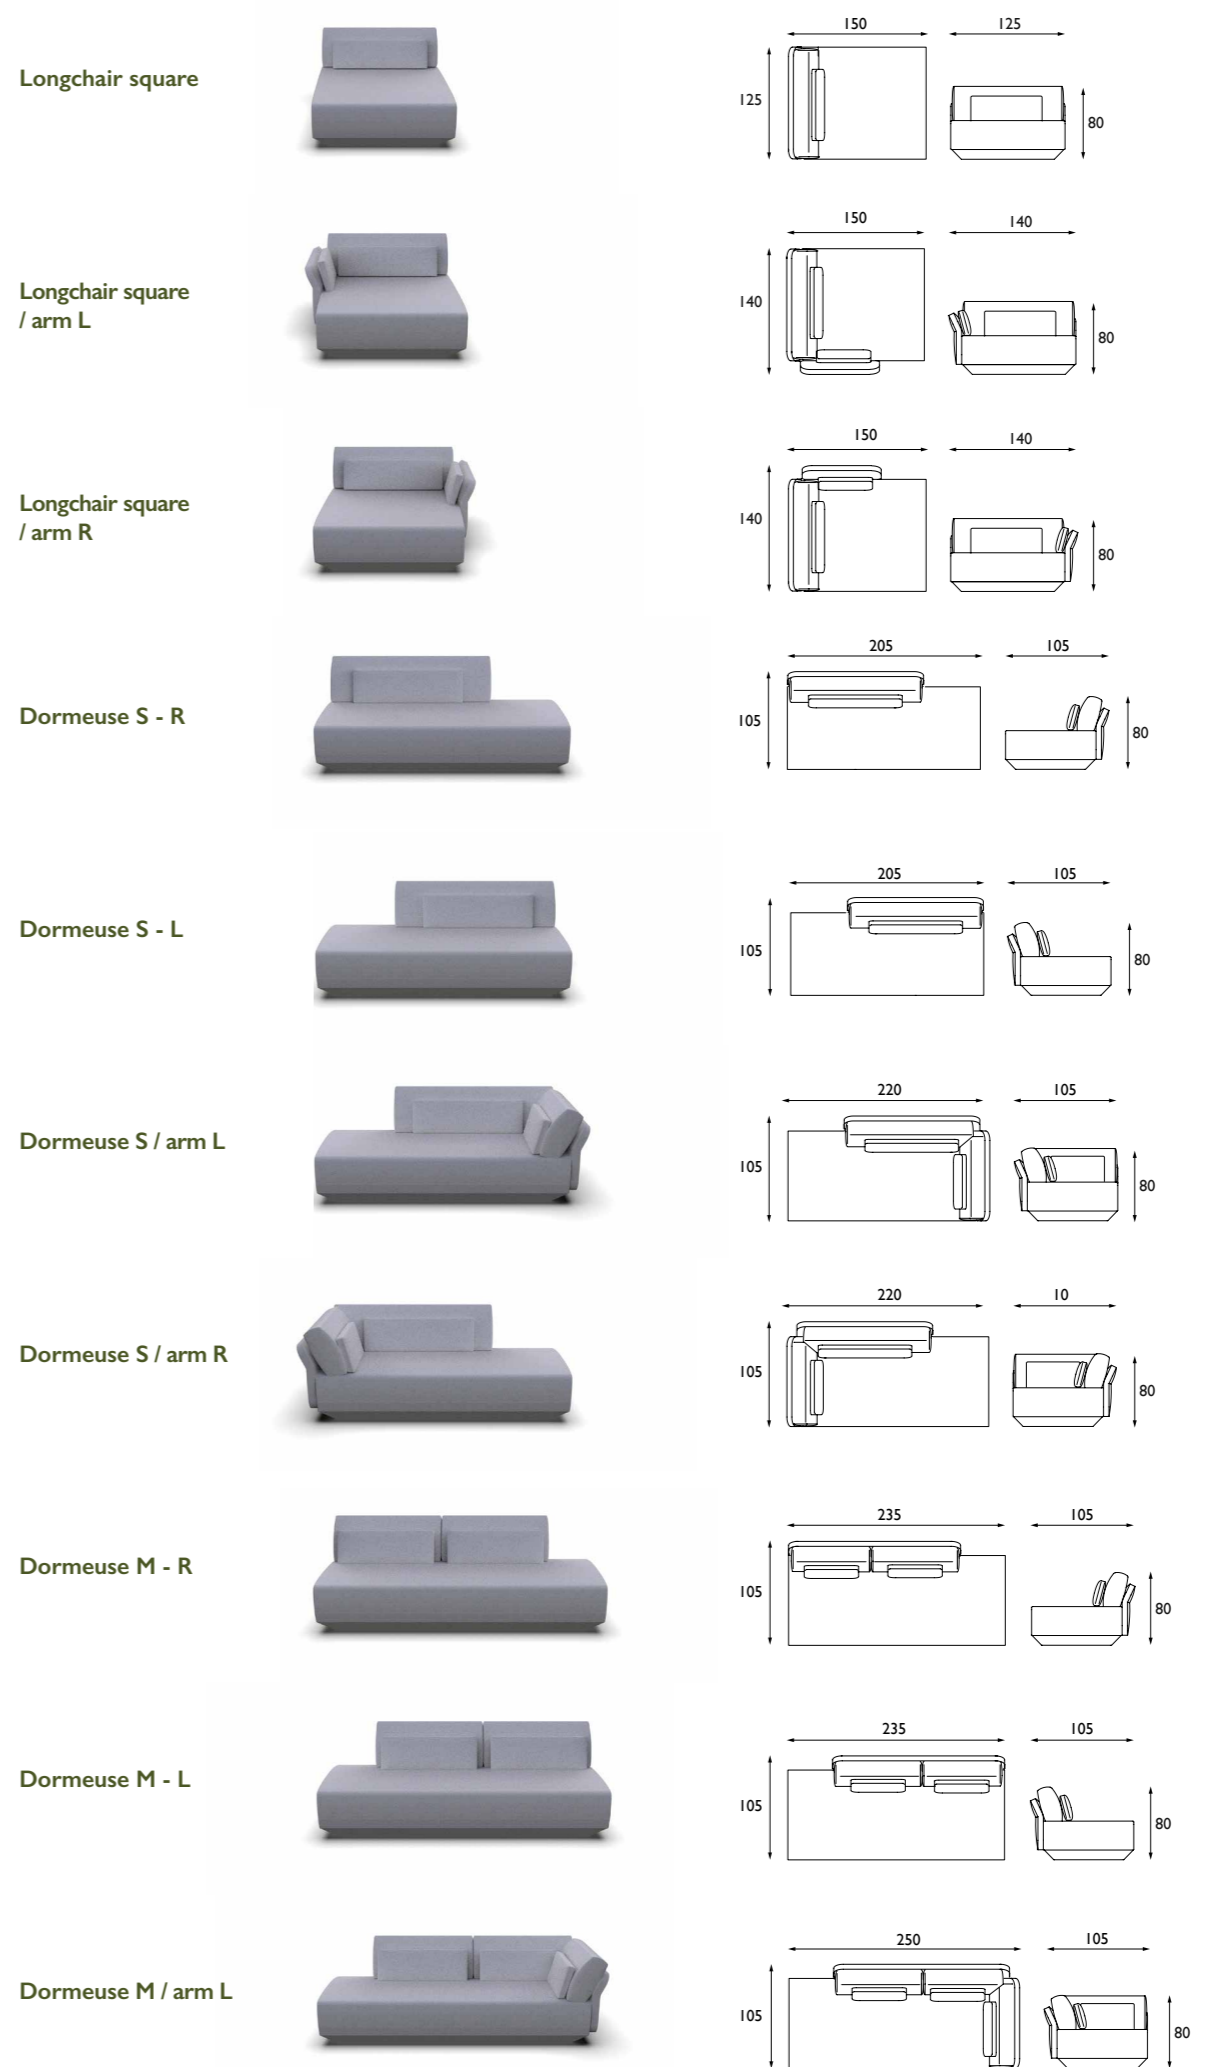

FLARED Sofa , End Element Right
Coffee table COCO by Carolina Wilcke , American Walnut
Side table TO BE SERVED

FLARED SOFA , End Element Left + 45° Corner
Coffee table COCO by Carolina Wilcke , Travertin

Dormeuse M / arm R

Dormeuse L - R

Dormeuse L - L

Dormeuse L / arm L

Dormeuse L / arm R

Corner / L

Corner / R

Corner Large / L

MORE SPECS: Seating height: 44 cm
Arm rest height: 69 cm

**'Inspiration for our
Flared Modular Sofa.
Many more options
are possible'**

- 1. Corner Hexagon, 2x Corner 45°, 1-seater arm R
- 2. 4-seater arm L, Lonchair S arm R
- 3. 4-seater arm L, Corner 45°, End Element R
- 4. Dormeuse M arm L, 5-seater arm R
- 5. End Element L, 3-seater arm R
- 6. Pouf, 4-seater, Lonchair Square arm R
- 7. 1-seater arm L, 1-seater, Corner, Pouf, 1-seater, 1-seater arm R