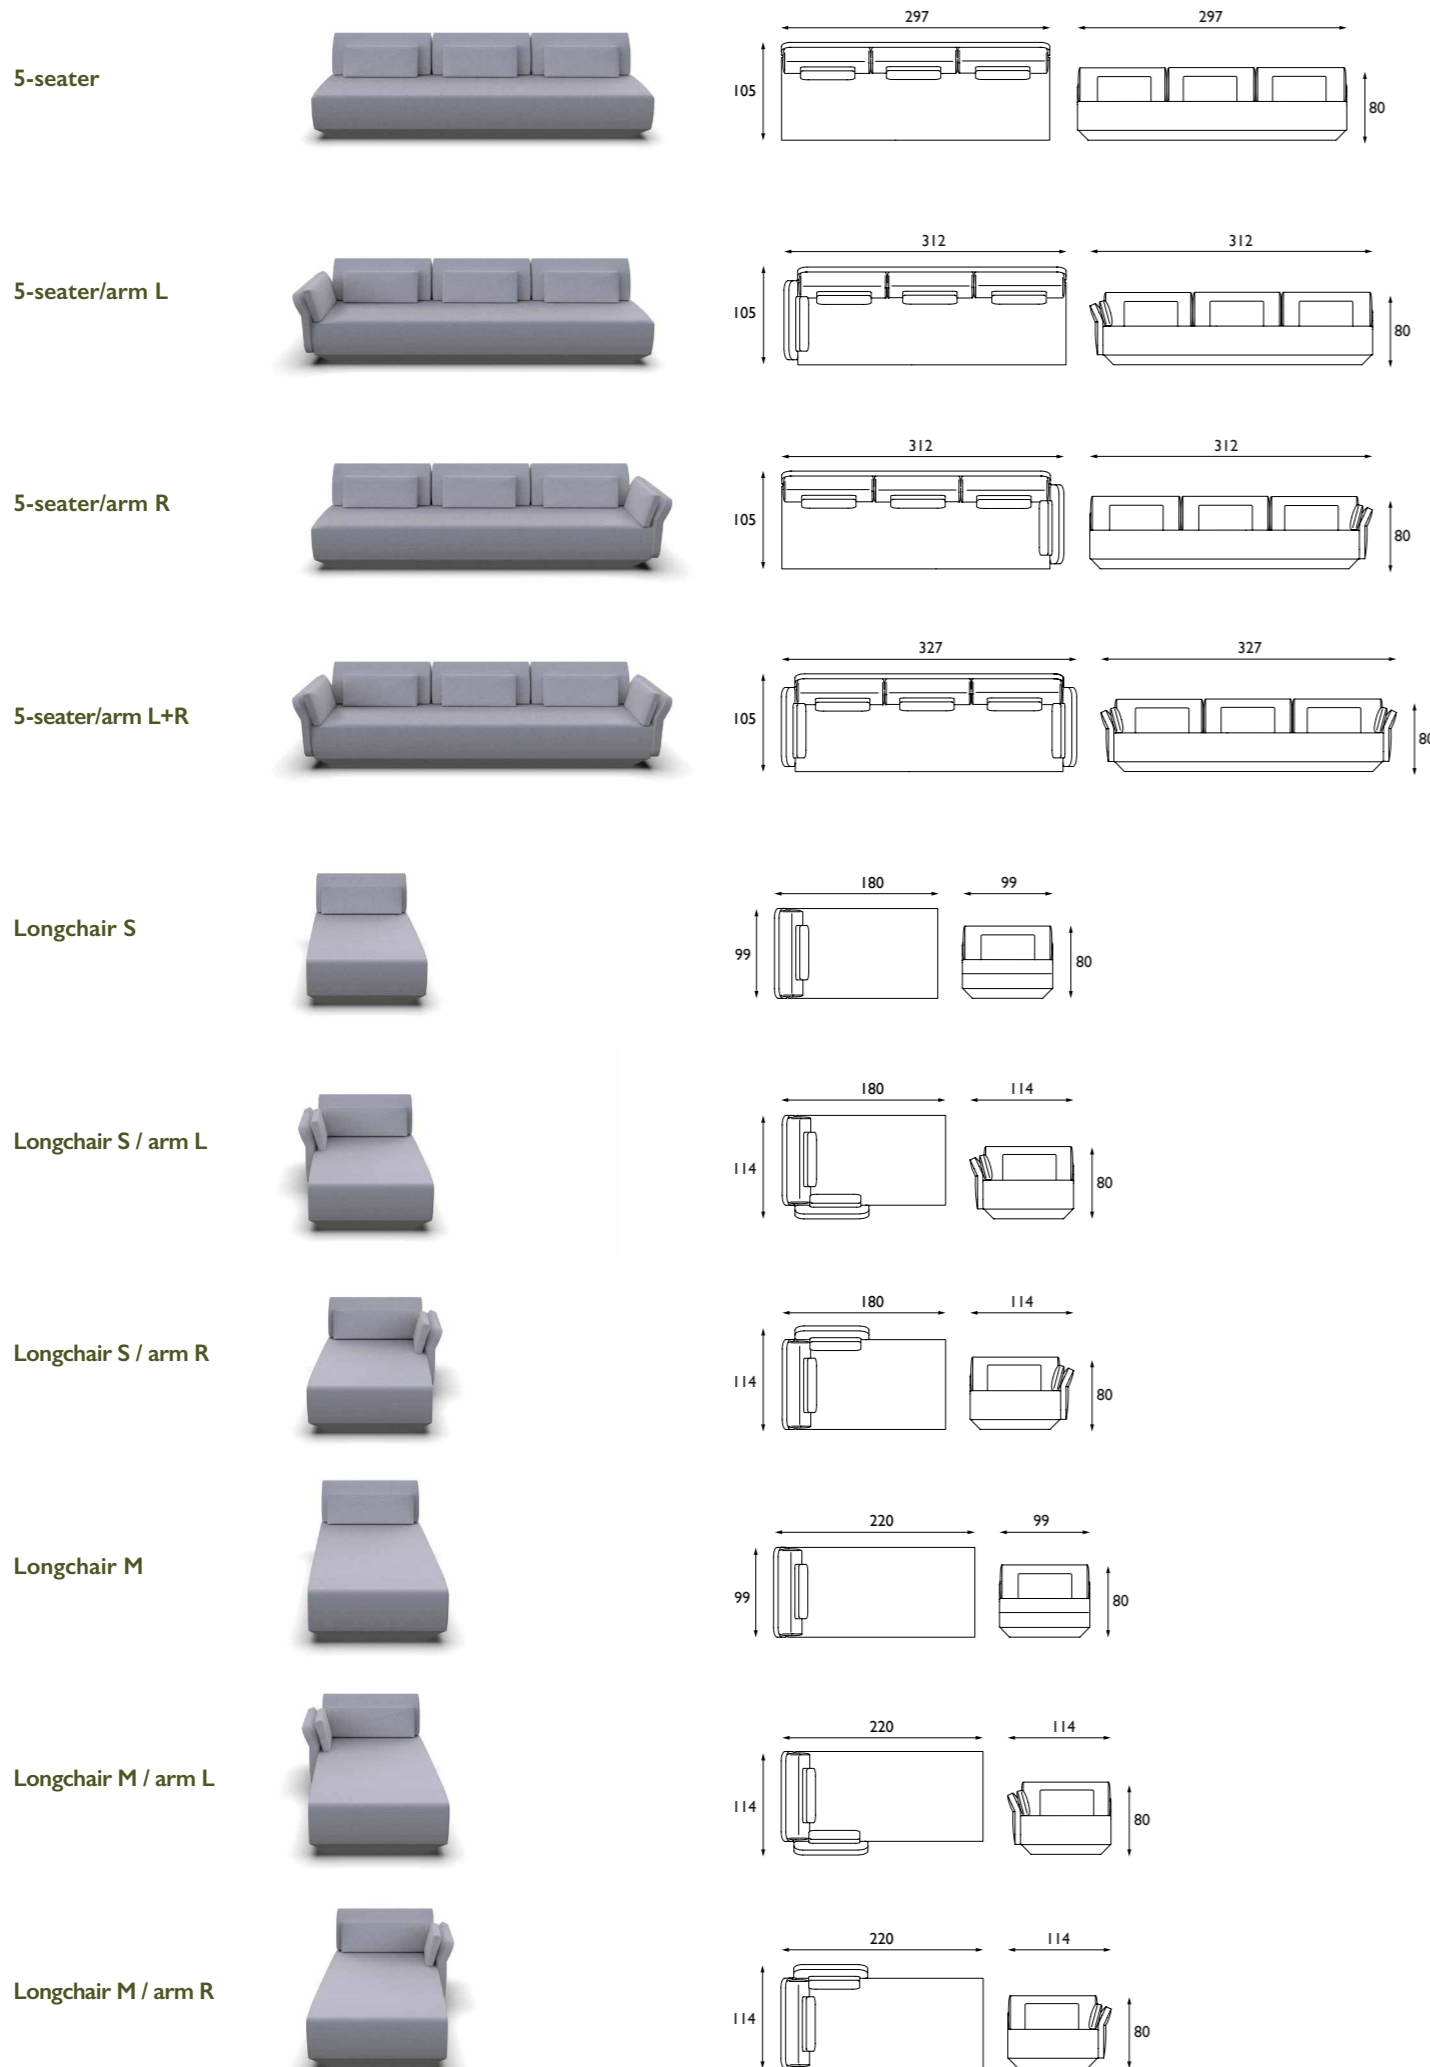

FLARED Sofa , End Element Right
Coffee table COCO by Carolina Wilcke , American Walnut
Side table TO BE SERVED

FLARED SOFA , End Element Left + 45° Corner
Coffee table COCO by Carolina Wilcke , Travertin

Dormeuse M / arm R

Dormeuse L - R

Dormeuse L - L

Dormeuse L / arm L

Dormeuse L / arm R

Corner / L

Corner / R

Corner Large / L

MORE SPECS: Seating height: 44 cm
Arm rest height: 69 cm

**'Inspiration for our
Flared Modular Sofa.
Many more options
are possible'**

- 1. Corner Hexagon, 2x Corner 45°, 1-seater arm R
- 2. 4-seater arm L, Lonchair S arm R
- 3. 4-seater arm L, Corner 45°, End Element R
- 4. Dormeuse M arm L, 5-seater arm R
- 5. End Element L, 3-seater arm R
- 6. Pouf, 4-seater, Lonchair Square arm R
- 7. 1-seater arm L, 1-seater, Corner, Pouf, 1-seater, 1-seater arm R