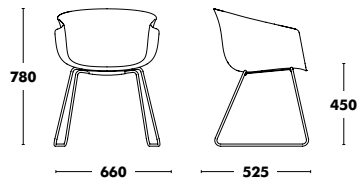

ADJUSTABLE SWIVEL CHAIR WITH CASTORS BAI

STEEL DESK BAI

STEEL TABLE BAI

WOOD TABLE BAI

Chair Bai

DESIGNED BY ANDER LIZASO

Frame	Seat & back	Seat	RRP
COLOUR EPOXY	POLYPROPYLENE		339 €
	POLYPROPYLENE		
		Seat pad	
		A TYPE FABRIC	430 €
		B TYPE FABRIC	456 €
		C TYPE FABRIC	476 €
		K TYPE FABRIC	501 €
		D TYPE FABRIC	523 €
		L TYPE FABRIC	530 €
		COM FABRIC*	437 €
		COL FABRIC*	453 €
	POLYPROPYLENE + A TYPE FABRIC		560 €
	POLYPROPYLENE + B TYPE FABRIC - VELVETY, OUTDOOR & MOBY NOT AVAILABLE		578 €
Combi	POLYPROPYLENE + C TYPE FABRIC		607 €
	POLYPROPYLENE + K TYPE FABRIC		645 €
	POLYPROPYLENE + D TYPE FABRIC		679 €
	A TYPE FABRIC		590 €
	B TYPE FABRIC		619 €
Complete	C TYPE FABRIC		668 €
	K TYPE FABRIC		731 €
	D TYPE FABRIC		787 €
	L TYPE FABRIC		972 €

***COM/COL on request**

For Bai upholstered chair in COM/COL it is necessary 3m/4,8m² of fabric for testing.

For the Bai Combi, it cannot be manufactured.

Accessories

 OPTION FELT GLIDES
+14 €

 **WEIGHT 7,80kg**
VOL. 0,41m³

COM Seat pad: 55cm
COL Seat pad: 0,35m²

Chair Bai Outdoor

Frame	Seat & back	RRP
COLOUR EPOXY	POLYPROPYLENE	373 €

 **WEIGHT 7,80kg**
VOL. 0,41m³

Sled Chair Bai

DESIGNED BY ANDER LIZASO

Frame	Seat & back	Seat	RRP
COLOUR EPOXY	POLYPROPYLENE		333 €
	POLYPROPYLENE		
		Seat pad	
		A TYPE FABRIC	422 €
		B TYPE FABRIC	449 €
		C TYPE FABRIC	469 €
		K TYPE FABRIC	494 €
		D TYPE FABRIC	516 €
		L TYPE FABRIC	523 €
		COM FABRIC*	430 €
		COL FABRIC*	446 €
	POLYPROPYLENE + A TYPE FABRIC		553 €
	POLYPROPYLENE + B TYPE FABRIC - VELVETY, OUTDOOR & MOBY NOT AVAILABLE		571 €
Combi	POLYPROPYLENE + C TYPE FABRIC		600 €
	POLYPROPYLENE + K TYPE FABRIC		638 €
	POLYPROPYLENE + D TYPE FABRIC		672 €
Complete	A TYPE FABRIC		583 €
	B TYPE FABRIC		612 €
	C TYPE FABRIC		661 €
	K TYPE FABRIC		724 €
	D TYPE FABRIC		781 €
	L TYPE FABRIC		965 €