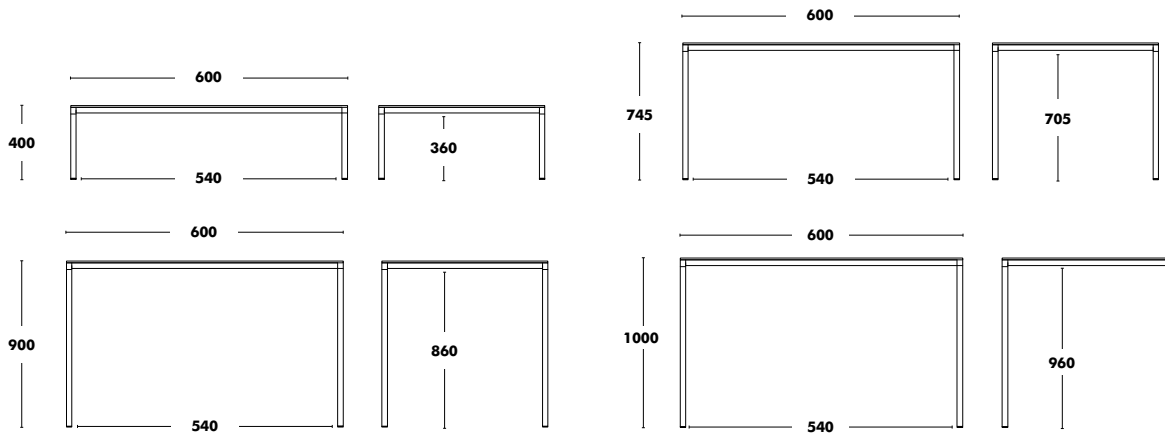

Multi-size Table Dry

DESIGNED BY ONDARRETA TEAM

Height	Dimensions	Frame	Table top	RRP			
400 / <u>745</u> / 900 / 1000	600x600	COLOUR EPOXY	LAMINATE	521 €			
			LAMINATE + BIRCH PLYWOOD	580 €			
			FENIX + BIRCH PLYWOOD	600 €			
			STAINED BEECH	546 €			
			STAINED OAK	552 €			
			PORCELAIN + MDF	601 €			
			600x700	COLOUR EPOXY	LAMINATE	561 €	
LAMINATE + BIRCH PLYWOOD	648 €						
FENIX + BIRCH PLYWOOD	729 €						
STAINED BEECH	594 €						
STAINED OAK	607 €						
PORCELAIN + MDF	632 €						
400 / <u>745</u> / 900 / 1000	800x800	COLOUR EPOXY	LAMINATE	570 €			
			LAMINATE + BIRCH PLYWOOD	722 €			
			FENIX + BIRCH PLYWOOD	769 €			
			STAINED BEECH	603 €			
			STAINED OAK	615 €			
			PORCELAIN + MDF	682 €			
			400 / <u>745</u> / 900 / 1000	900x900	COLOUR EPOXY	LAMINATE	588 €
LAMINATE + BIRCH PLYWOOD	751 €						
FENIX + BIRCH PLYWOOD	798 €						
STAINED BEECH	632 €						
STAINED OAK	646 €						
PORCELAIN + MDF	718 €						
400 / <u>745</u> / 900 / 1000	1200x1200	COLOUR EPOXY				LAMINATE	871 €
			LAMINATE + BIRCH PLYWOOD	1.065 €			
			FENIX + BIRCH PLYWOOD	1.135 €			
			STAINED BEECH	1.030 €			
			STAINED OAK	1.069 €			
			PORCELAIN + MDF	1.171 €			
			400 / <u>745</u> / 900 / 1000	1400x1400	COLOUR EPOXY	LAMINATE	1.109 €
LAMINATE + BIRCH PLYWOOD	1.506 €						
FENIX + BIRCH PLYWOOD	2.056 €						
STAINED BEECH	1.237 €						
STAINED OAK	1.301 €						
400 / <u>745</u> / 900	1000x500	COLOUR EPOXY				LAMINATE	546 €
						LAMINATE + BIRCH PLYWOOD	677 €
			FENIX + BIRCH PLYWOOD	713 €			
			STAINED BEECH	585 €			
			STAINED OAK	604 €			
			PORCELAIN + MDF	653 €			
			400 / <u>745</u> / 900 / 1000	1100x700	COLOUR EPOXY	LAMINATE	635 €
LAMINATE + BIRCH PLYWOOD	784 €						
FENIX + BIRCH PLYWOOD	853 €						
STAINED BEECH	670 €						
STAINED OAK	690 €						
PORCELAIN + MDF	694 €