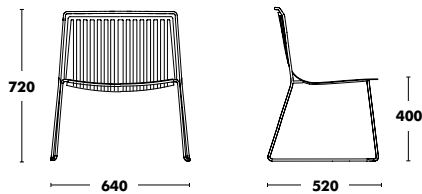

Accessories

 OPTION FELT GLIDES
+14 €

  **WEIGHT** 65 (7,25kg) / 75 (7,80kg) **COM Complete: 75cm**
VOL. 65 / 75 (0,29m³)

Alo

Outdoor

DESIGNED BY GABRIEL TEIXIDÓ

↑
Back to index

CHAIR ALO OUTDOOR

397 €

Cushion Option: B Type Fabric – Outdoor: : 71 €
White epoxy +25€

WEIGHT 7,50kg
VOL. 0,45m³

STACKABILITY: 4 UNITS

Lounge Alo Outdoor

DESIGNED BY GABRIEL TEIXIDÓ

Frame & Seat

COLOUR EPOXY

RRP

442 €

Cushion Option: B Type Fabric – Outdoor: : 71 €
White epoxy +25€

WEIGHT 8,10kg
VOL. 0,45m³

STACKABILITY: 4 UNITS

Stool H65 & H75 Alo Outdoor

DESIGNED BY GABRIEL TEIXIDÓ

Frame & Seat