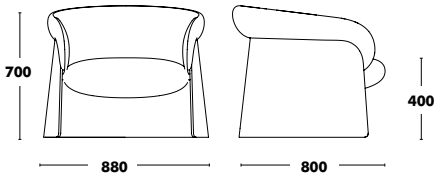

Removable cover.

Find information on how to proceed with COM for this collection on page 98, at the end of Ginger seats section.

WEIGHT 15kg
VOL. 0,41m³

Lounge Ginger Wood

DESIGNED BY SEBASTIAN HERKNER

Structure	Seat & Back	RRP
STAINED OAK	A TYPE FABRIC	1.328 €
	B TYPE FABRIC - BLISS OUTDOOR NOT AVAILABLE	1.387 €
	C TYPE FABRIC	1.492 €
	K TYPE FABRIC	1.625 €
	D TYPE FABRIC	1.743 €
	L TYPE FABRIC	1.986 €