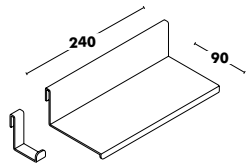

Pack 1: Tray + Hook

Dimensions		RRP
TRAY: 240x90x60	COLOUR EPOXY	99 €
HOOK: 15x35x50		

Pack 2: Pencil holder + hook

Dimensions		RRP
PENCIL HOLDER: 190x90x50	COLOUR EPOXY	102 €
CUP: Ø75x110		
HOOK: 15x35x50		