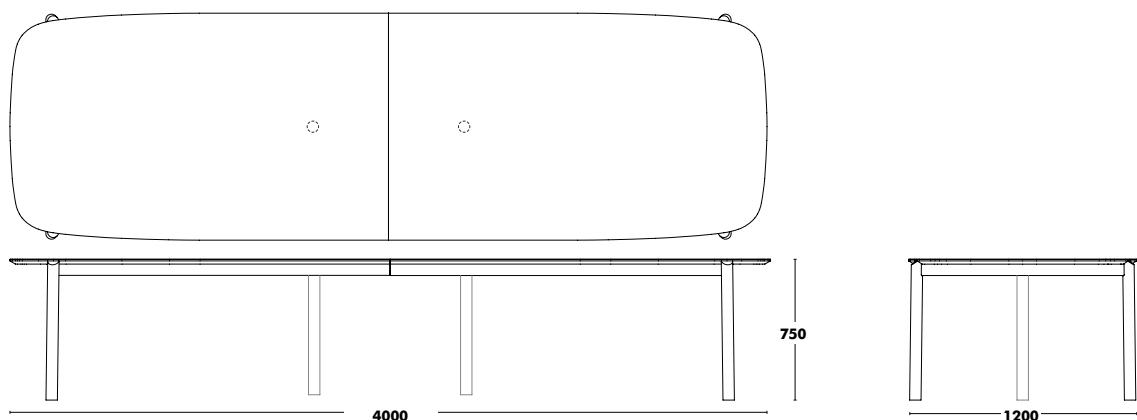

Table Juno Double

↑
Back to index

DESIGNED BY MADE STUDIO

Dimensions	Structure	Table top	RRP
3500x1200	STAINED OAK	STAINED OAK + MDF	3.518 €
		PLAIN LAMINATE + MDF	3.612 €
		FENIX + MDF	3.903 €
4000x1200	STAINED OAK	STAINED OAK + MDF	3.626 €
		PLAIN LAMINATE + MDF	3.714 €
		FENIX + MDF	4.005 €

Colour options for frame: black or linen epoxies.
Plain laminate: white, silk, anthracite grey and black.
Continuity of grain cannot be guaranteed. Slight variation of shade might happen.
Coarse grain for oak material.

WEIGHT 3500x1200 (94kg) / 4000x1200 (107kg)