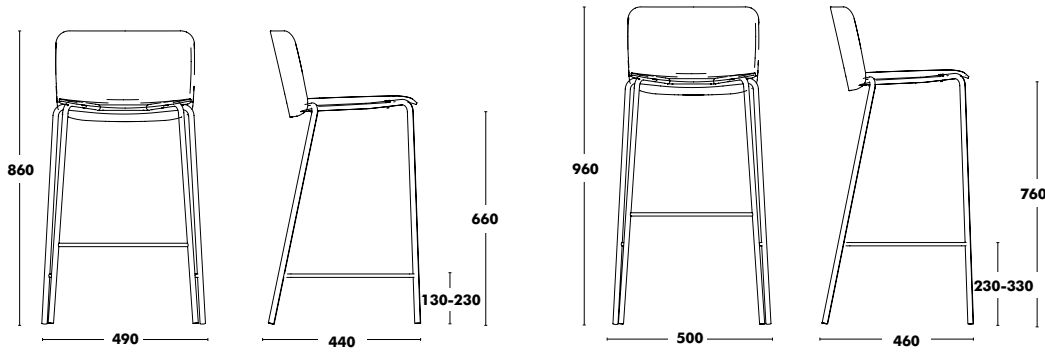

Stool Supra H65 & H75

↑
Back to index

DESIGNED BY NOTE

Height	Structure	Seat & back	Seat	RRP H65	RRP H75
65 & 75	COLOUR EPOXY	POLYPROPYLENE RAW		301 €	307 €
		POLYPROPYLENE RAW			
			UPHOLSTERY TYPE A	327 €	333 €
			UPHOLSTERY TYPE B	330 €	336 €
			UPHOLSTERY TYPE C	335 €	341 €
		Seat pad	UPHOLSTERY TYPE K	342 €	348 €
			UPHOLSTERY TYPE D	348 €	354 €
			UPHOLSTERY TYPE L	394 €	400 €
			UPHOLSTERY COM*	327 €	333 €
	Complete	UPHOLSTERY TYPE A		447 €	453 €
		UPHOLSTERY TYPE B		463 €	469 €
		UPHOLSTERY TYPE C		492 €	498 €
		UPHOLSTERY TYPE K		528 €	534 €
		UPHOLSTERY TYPE D		560 €	566 €
		UPHOLSTERY TYPE L		590 €	596 €
		UPHOLSTERY COM*		447 €	453 €

Accessories

OPTION FELT GLIDES
+14 €

STACKING PIECE
INCLUDED

TROLLEY
+345 €

WEIGHT H65 **4,5kg**
H75 **4,8kg**
VOL. 0,29m³

COM Seat pad: 55cm / COM Complete: 80cm

STACKABILITY: 10 UNITS

Stool Supra Outdoor ☀

Structure	Seat & back	RRP H65	RRP H75
COLOUR EPOXY	POLYPROPYLENE RAW	348 €	354 €