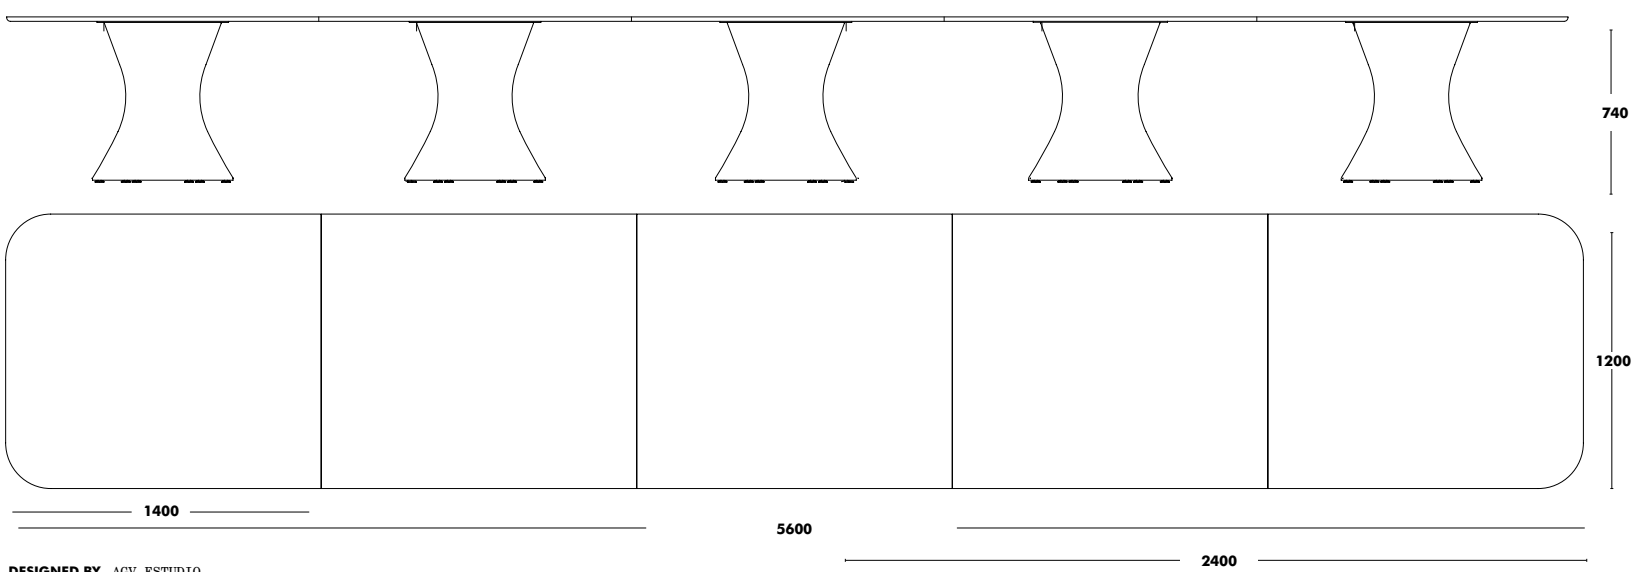

Table Sako XL Multiple

↑
Back to index

DESIGNED BY AGV ESTUDIO

Structure	Dimensions	Upholstery	Table Top	RRP
COLOUR EPOXY	MODULES OF 1400x1200	UPHOLSTERY TYPE B (CONTOUR, MOBY & MOSS)	EACH EXTRA MODULE - STAINED OAK + MDF	1.930 €
			EACH EXTRA MODULE - LAMINATE + BIRCH PLYWOOD	1.853 €
			EACH EXTRA MODULE - FENIX + BIRCH PLYWOOD	2.033 €

Continuity of grain cannot be guaranteed. Slight variation of shade might happen.
Electrification available.
Packaging for the structure + upholstery in flat pack format.
Cover replacement 320€ or 335€ when the table has electrification, per base.