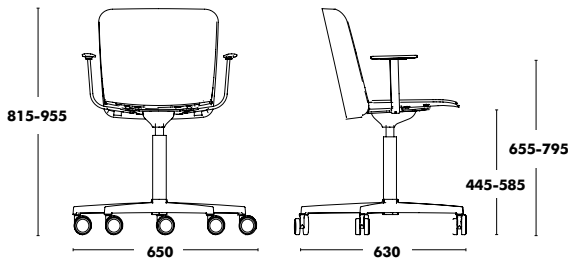

Armchair Supra Swivel with castors

DESIGNED BY NOTE

Structure	Seat & Back	Seat	RRP
COLOUR EPOXY	POLYPROPYLENE RAW		546 €
	POLYPROPYLENE RAW		
		UPHOLSTERY TYPE A	566 €
		UPHOLSTERY TYPE B	569 €
		UPHOLSTERY TYPE C	574 €
		UPHOLSTERY TYPE K	581 €
		UPHOLSTERY TYPE D	587 €
		UPHOLSTERY TYPE L	633 €
		UPHOLSTERY COM*	527 €
			693 €
			713 €
			747 €
			792 €
			831 €
			837 €
			693 €

Epoxy colour options for the swivel base: Dune, Brique, Biscay Blue and Black.
The colour of the castors will always match the chosen colour for the structure
Option for polypropylene armrests available for the polypropylene chair with seat pad. If not specified, the armrest will be upholstered.

WEIGHT 9,6kg
VOL. 0,34m³

COM Seat pad: 55cm / COM Complete: 100cm