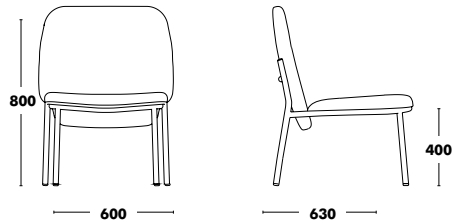

Easy Chair Steel High Back Lana

DESIGNED BY YONOH STUDIO

Frame	Seat	Back	RRP
COLOUR EPOXY	A TYPE FABRIC	A TYPE FABRIC	599 €
	B TYPE FABRIC	B TYPE FABRIC	624 €
	C TYPE FABRIC	C TYPE FABRIC	668 €
	K TYPE FABRIC	K TYPE FABRIC	725 €
	D TYPE FABRIC	D TYPE FABRIC	775 €
	L TYPE FABRIC	L TYPE FABRIC	833 €
	COM FABRIC	COM FABRIC	599 €

WEIGHT 8,90kg
VOL. 0,45m³

COM: 135cm