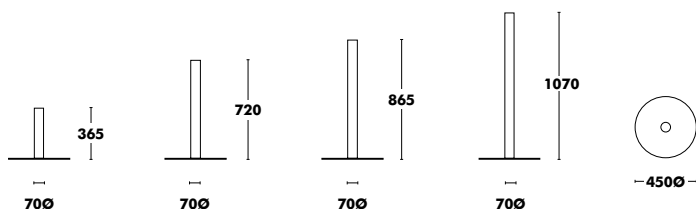

Pedestal Logo 45

DESIGNED BY ONDARRETA TEAM

Base	Base Dimensions	Height	Column	RRP
COLOUR EPOXY	450Øx8	370	COLOUR EPOXY	242 €
		720		242 €
		870		248 €
		1070		254 €

Maximum Table top dimensions: For H40 900x900 or Ø 1050. For H75 800x800 or Ø 900. For H90 700x700 or Ø 800.
Unit prices for pedestals that include a tabletop. For orders of less than 5 units of pedestals without a tabletop, there is an additional charge of €40 per pedestal.

WEIGHT 370 (15,1kg) / 720 (16,3kg) / 870 (16,7kg) / 1070 (17,4kg)