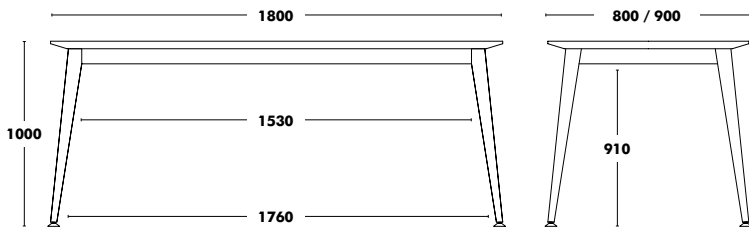

HEIGHT 750mm

WEIGHT 1300x900 (68kg) / 1500x900 (75kg) / 1800x900 (86kg) / 1800x1000 (96kg) / 2000x900 (94kg) / 2000x1000 (105kg)

Double Table Don

↑
Back to index

DESIGNED BY NADIA ARRATIBEL

Dimensions	Frame	Table top	RRP
2800x900	COLOUR EPOXY	LAMINATE + BIRCH PLYWOOD	2.090 €
		FENIX + BIRCH PLYWOOD	2.233 €
3400x1000	COLOUR EPOXY	LAMINATE + BIRCH PLYWOOD	2.601 €
		FENIX + BIRCH PLYWOOD	2.908 €
3800x1000	COLOUR EPOXY	LAMINATE + BIRCH PLYWOOD	3.361 €
		FENIX + BIRCH PLYWOOD	3.513 €

HEIGHT 750mm

WEIGHT 2800x900 (93kg) / 3400x1000 (118kg) / 3800x1000 (128kg)

High Table Don

DESIGNED BY NADIA ARRATIBEL

Dimensions	Frame	Table top	RRP
1500x800	COLOUR EPOXY	STAINED BEECH + MDF	1.157 €
		STAINED OAK + MDF	1.193 €
		LAMINATE + BIRCH PLYWOOD	1.403 €
		FENIX + BIRCH PLYWOOD	1.491 €
1800x800	COLOUR EPOXY	STAINED BEECH + MDF	1.635 €
		STAINED OAK + MDF	1.698 €
		LAMINATE + BIRCH PLYWOOD	1.684 €
		FENIX + BIRCH PLYWOOD	1.844 €
2000x800	COLOUR EPOXY	STAINED BEECH + MDF	1.688 €
		STAINED OAK + MDF	1.759 €
		LAMINATE + BIRCH PLYWOOD	1.779 €
		FENIX + BIRCH PLYWOOD	1.918 €
2200x900	COLOUR EPOXY	STAINED BEECH + MDF	1.751 €
		STAINED OAK + MDF	1.821 €
		LAMINATE + BIRCH PLYWOOD	2.041 €
		FENIX + BIRCH PLYWOOD	2.181 €