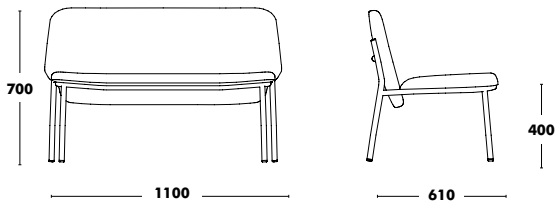

Sofa Steel Low Back Lana

DESIGNED BY YONOH STUDIO

Frame	Seat	Back	RRP
COLOUR EPOXY	A TYPE FABRIC	A TYPE FABRIC	1.036 €
	B TYPE FABRIC	B TYPE FABRIC	1.075 €
	C TYPE FABRIC	C TYPE FABRIC	1.142 €
	K TYPE FABRIC	K TYPE FABRIC	1.229 €
	D TYPE FABRIC	D TYPE FABRIC	1.304 €
	L TYPE FABRIC	L TYPE FABRIC	1.535 €
	COM FABRIC	COM FABRIC	1.036 €

WEIGHT 13,7kg
VOL. 0,64m³

COM: 200cm