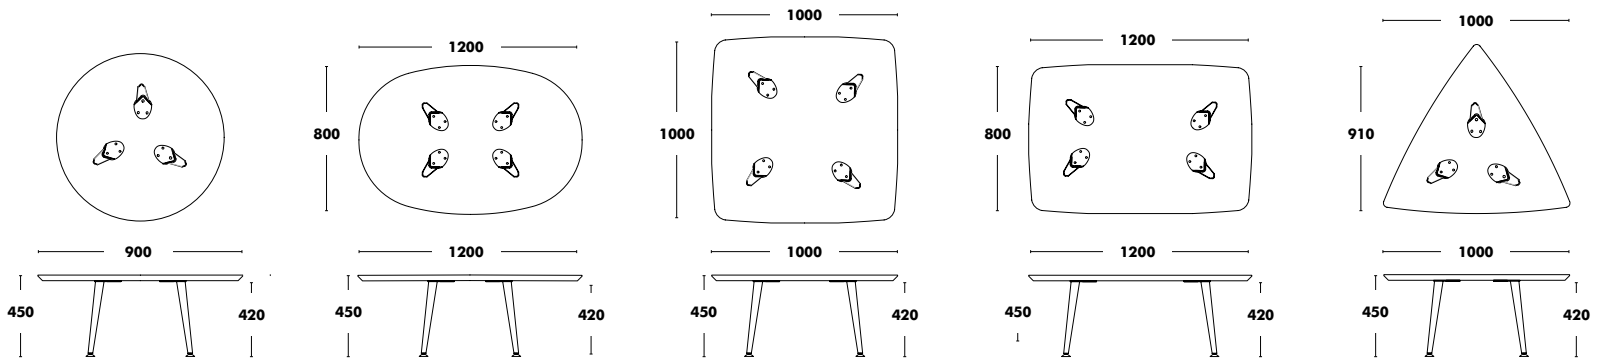

Low Table Do

↑
Back to index

DESIGNED BY NADIA ARRATIBEL

Dimensions	Frame	Table top	RRP
SQUARE 1000x1000	COLOUR EPOXY	LAMINATE + BIRCH PLYWOOD FENIX + BIRCH PLYWOOD COMPACT FENIX	904 € 974 € 937 €
RECTANGULAR 1200x800	COLOUR EPOXY	LAMINATE + BIRCH PLYWOOD FENIX + BIRCH PLYWOOD COMPACT FENIX	804 € 875 € 861 €
ROUND (3 LEGS) Ø900	COLOUR EPOXY	LAMINATE + BIRCH PLYWOOD FENIX + BIRCH PLYWOOD COMPACT FENIX	703 € 778 € 902 €
OVAL 1200x800	COLOUR EPOXY	LAMINATE + BIRCH PLYWOOD FENIX + BIRCH PLYWOOD COMPACT FENIX	804 € 875 € 861 €
OVAL 1600x900	COLOUR EPOXY	LAMINATE + BIRCH PLYWOOD FENIX + BIRCH PLYWOOD COMPACT FENIX	1.011 € 1.099 € 1.164 €
TRIANGULAR (3 LEGS) 1000x900	COLOUR EPOXY	LAMINATE + BIRCH PLYWOOD FENIX + BIRCH PLYWOOD COMPACT FENIX	819 € 888 € 877 €

HEIGHT 450mm

WEIGHT 1000x1000 **(27kg)** / 1200x800 **(26kg)** / Ø900 **(18kg)** / 1200x800 **(22kg)** / 1600x900 **(32kg)** / 1000x900 **(15kg)**