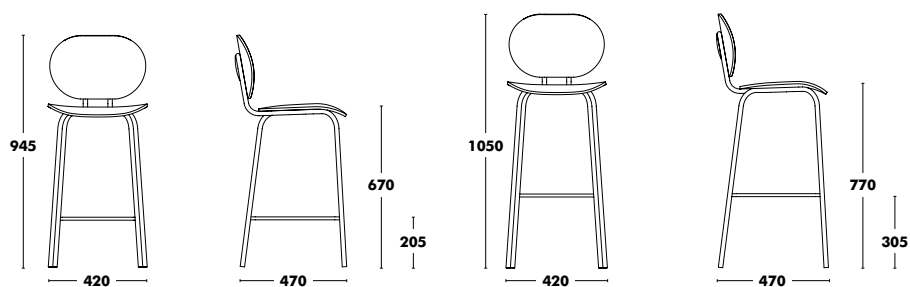

Stool H65 & H75 Hari

↑
Back to index

DESIGNED BY ESTUDI(H)AC

Structure	Seat	Back	RRP H65	RRP H75
COLOUR EPOXY	POLYPROPYLENE	POLYPROPYLENE	312 €	318 €
	POLYPROPYLENE RE-WOOD	POLYPROPYLENE RE-WOOD	327 €	333 €
	A TYPE FABRIC	POLYPROPYLENE & POLYPROPYLENE RE-WOOD	338 €	344 €
	B TYPE FABRIC		343 €	349 €
	C TYPE FABRIC		351 €	357 €
	K TYPE FABRIC		361 €	367 €
	D TYPE FABRIC		369 €	375 €
	L TYPE FABRIC		401 €	407 €
	COM FABRIC		334 €	340 €
	A TYPE FABRIC	STAINED BEECH	393 €	399 €
	B TYPE FABRIC		402 €	408 €
	C TYPE FABRIC		417 €	423 €
	K TYPE FABRIC		436 €	442 €
	D TYPE FABRIC		452 €	458 €
	L TYPE FABRIC		465 €	471 €
	COM FABRIC		393 €	399 €
	STAINED OAK	STAINED OAK	430 €	436 €
	A TYPE FABRIC	STAINED OAK	427 €	433 €
	B TYPE FABRIC		436 €	442 €
	C TYPE FABRIC		450 €	456 €
	K TYPE FABRIC		469 €	475 €
	D TYPE FABRIC		485 €	491 €
	L TYPE FABRIC		497 €	503 €
	COM FABRIC		427 €	433 €
	A TYPE FABRIC	A TYPE FABRIC	410 €	416 €
	B TYPE FABRIC	B TYPE FABRIC	425 €	431 €
	C TYPE FABRIC	C TYPE FABRIC	451 €	457 €
	K TYPE FABRIC	K TYPE FABRIC	484 €	490 €
	D TYPE FABRIC	D TYPE FABRIC	513 €	519 €
	L TYPE FABRIC	L TYPE FABRIC	534 €	540 €
	COM FABRIC	COM FABRIC	410 €	416 €

Accessories

OPTION FELT GLIDES
+14 €

WEIGHT 65 (6,9kg) /
75 (7,05kg)
VOL. 0,29m³

COM Seat: 55cm
COM Complete: 80cm

Stool H65 & H75 Hari Outdoor ☀

Structure	Seat	Back	RRP H65	RRP H75
COLOUR EPOXY	POLYPROPYLENE	POLYPROPYLENE	326 €	332 €

WEIGHT 6,2kg
VOL. 0,34m³

Outdoor option not available in Re-wood polypropylene