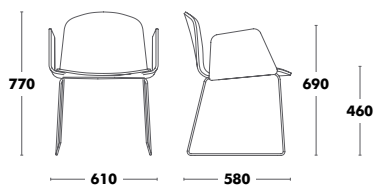

Sled Armchair Bob XL

DESIGNED BY NADIA ARRATIBEL

Frame	Seat, back & armrests	RRP
COLOUR EPOXY	A TYPE FABRIC	530 €
	B TYPE FABRIC	558 €
	C TYPE FABRIC	608 €
	K TYPE FABRIC	671 €
	D TYPE FABRIC	726 €
	L TYPE FABRIC	781 €
	COM FABRIC	530 €

Complete

Accessories

LINKING PIECE +12 €	OPTION FELT GLIDES +14 €

WEIGHT 8,30kg	COM: 160cm
VOL. 0,34m³