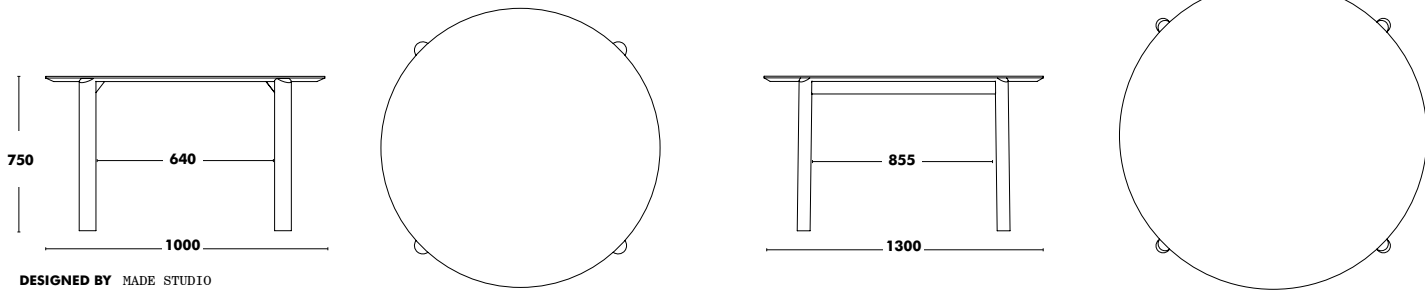

Table Juno Round

DESIGNED BY MADE STUDIO

Dimensions	Structure	Table top	RRP
ø900 (3 LEGS)	STAINED OAK	STAINED OAK + MDF PLAIN LAMINATE + MDF FENIX + MDF	942 € 985 € 1.032 €
ø1000 (3 LEGS)	STAINED OAK	STAINED OAK + MDF PLAIN LAMINATE + MDF FENIX + MDF	954 € 993 € 1.040 €
ø1000 (4 LEGS)	STAINED OAK	STAINED OAK + MDF PLAIN LAMINATE + MDF FENIX + MDF	1.113 € 1.151 € 1.198 €
ø1200 (4 LEGS)	STAINED OAK	STAINED OAK + MDF PLAIN LAMINATE + MDF FENIX + MDF	1.168 € 1.252 € 1.323 €
ø1300 (WITH FRAME)	STAINED OAK	STAINED OAK + MDF PLAIN LAMINATE + MDF FENIX + MDF	1.776 € 1.831 € 1.912 €
ø1400 (WITH FRAME)	STAINED OAK	STAINED OAK + MDF PLAIN LAMINATE + MDF FENIX + MDF	1.919 € 2.260 € 2.436 €

Colour options for fittings: black, linen and season colour epoxies, for the current price list, brique.

Plain laminate: white, silk, anthracite grey and black

Coarse grain for oak material.

WEIGHT ø900 (15kg) / ø1000 (17kg) / ø1000 4 PATAS (19kg) / ø1100 (22kg) / ø1200 (25kg) / ø1300 (34kg) / ø1400 (38kg)