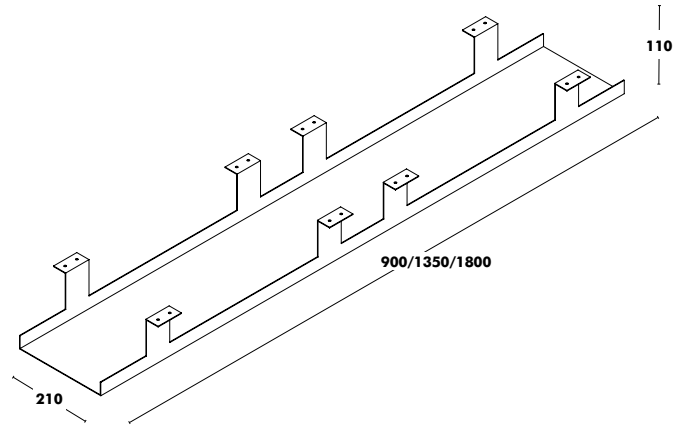

Vertical cable tidy (Black/White)

RRP

65 €

Central Cable Guide Tray (Colour Epoxy)

RRP

900

118 €

1350

121 €

1800

130 €

↑
Back to index