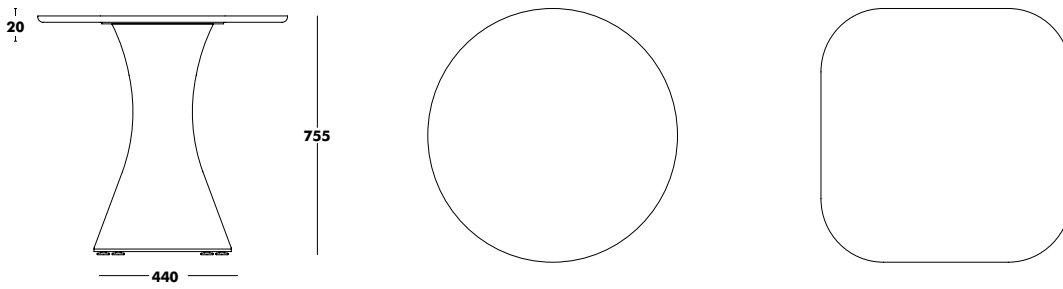

Table Sako

↑
Back to index

DESIGNED BY AGV ESTUDIO

Structure	Dimensions	Upholstery	Table Top	RRP
COLOUR EPOXY	Ø600	UPHOLSTERY TYPE B (CONTOUR, MOBY & MOSS)	STAINED OAK + MDF LAMINATE + BIRCH PLYWOOD FENIX + BIRCH PLYWOOD	827 € 831 € 850 €
	Ø700	UPHOLSTERY TYPE B (CONTOUR, MOBY & MOSS)	STAINED OAK + MDF LAMINATE + BIRCH PLYWOOD FENIX + BIRCH PLYWOOD	896 € 944 € 980 €
	Ø800	UPHOLSTERY TYPE B (CONTOUR, MOBY & MOSS)	STAINED OAK + MDF LAMINATE + BIRCH PLYWOOD FENIX + BIRCH PLYWOOD	898 € 979 € 1.027 €
	Ø900	UPHOLSTERY TYPE B (CONTOUR, MOBY & MOSS)	STAINED OAK + MDF LAMINATE + BIRCH PLYWOOD FENIX + BIRCH PLYWOOD	935 € 1.002 € 1.050 €
	600x600	UPHOLSTERY TYPE B (CONTOUR, MOBY & MOSS)	STAINED OAK + MDF LAMINATE + BIRCH PLYWOOD FENIX + BIRCH PLYWOOD	813 € 831 € 850 €
	700x700	UPHOLSTERY TYPE B (CONTOUR, MOBY & MOSS)	STAINED OAK + MDF LAMINATE + BIRCH PLYWOOD FENIX + BIRCH PLYWOOD	883 € 944 € 980 €
	800x800	UPHOLSTERY TYPE B (CONTOUR, MOBY & MOSS)	STAINED OAK + MDF LAMINATE + BIRCH PLYWOOD FENIX + BIRCH PLYWOOD	885 € 979 € 1.027 €

Electrification available.

Packaging for the structure + upholstery in flat pack format.

Cover replacement 271€ or 287€ when the table has electrification.

HEIGHT 755

WEIGHT Ø600 (23.5kg) / Ø700 (24.5kg) / Ø800 (26.5kg) / Ø900 (28.5kg) / 600x600 (24.5kg) / 700x700 (26.5kg) / 800x800 (28.5kg)