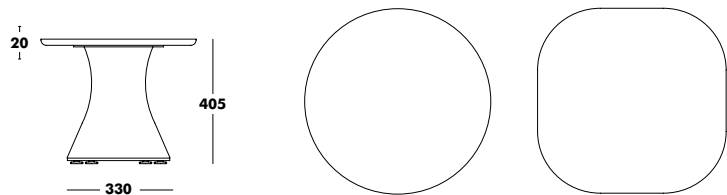

Low Table Sako

↑
Back to index