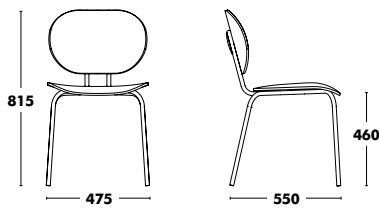

Chair Hari

DESIGNED BY ESTUDI(H)AC

Structure	Seat	Back	RRP
COLOUR EPOXY	POLYPROPYLENE	POLYPROPYLENE	215 €
	POLYPROPYLENE RE-WOOD	POLYPROPYLENE RE-WOOD	228 €
	A TYPE FABRIC	POLYPROPYLENE & POLYPROPYLENE RE-WOOD	233 €
	B TYPE FABRIC		238 €
	C TYPE FABRIC		246 €
	K TYPE FABRIC		256 €
	D TYPE FABRIC		264 €
	L TYPE FABRIC		297 €
	COM FABRIC		229 €
	A TYPE FABRIC	STAINED BEECH	294 €
	B TYPE FABRIC		302 €
	C TYPE FABRIC		318 €
	K TYPE FABRIC		339 €
	D TYPE FABRIC		357 €
	L TYPE FABRIC		372 €
	COM FABRIC		294 €
	STAINED OAK	STAINED OAK	323 €
	A TYPE FABRIC	STAINED OAK	327 €
	B TYPE FABRIC		336 €
	C TYPE FABRIC		352 €
	K TYPE FABRIC		373 €
	D TYPE FABRIC		390 €
	L TYPE FABRIC		405 €
	COM FABRIC		327 €
	A TYPE FABRIC	A TYPE FABRIC	314 €
	B TYPE FABRIC	B TYPE FABRIC	331 €
	C TYPE FABRIC	C TYPE FABRIC	359 €
	K TYPE FABRIC	K TYPE FABRIC	397 €
	D TYPE FABRIC	D TYPE FABRIC	430 €
	L TYPE FABRIC	L TYPE FABRIC	456 €
	COM FABRIC	COM FABRIC	314 €

Accessories

OPTION FELT GLIDES
+14 €

STACKING PIECE
INCLUDED

TROLLEY
+377€

WEIGHT UPHOLSTERED (6,05kg) / OAK (5.95kg)
POLYPROPYLENE (4,8kg)
VOL. 0,29m³

COM Seat: 50cm
COM Complete: 90cm

STACKABILITY: 5 UNITS

Chair Hari Outdoor

Structure	Seat	Back	RRP
COLOUR EPOXY	POLYPROPYLENE	POLYPROPYLENE	225 €

WEIGHT 4,8kg
VOL. 0,34m³

STACKABILITY: : 5 UNITS

Outdoor option not available in Re-wood polypropylene.