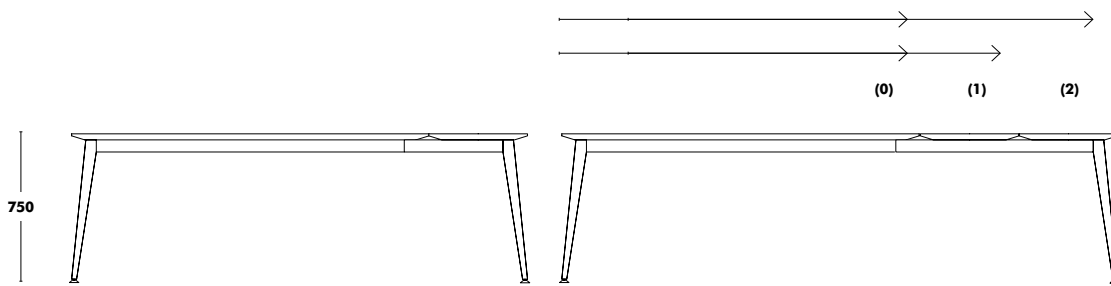

HEIGHT 750mm

WEIGHT 1300x900 (**56kg**) / 1500x900 (**63kg**) / 1800x1000 (**73kg**) / 2000x1000 (**82kg**)

Extendable Table Don

DESIGNED BY NADIA ARRATIBEL

Dimensions	Extension	Frame	Table top	RRP
1300x900	(1) 1800x900	COLOUR EPOXY	STAINED BEECH + MDF	1.505 €
			STAINED OAK + MDF	1.574 €
			LAMINATE + BIRCH PLYWOOD	1.928 €
			FENIX + BIRCH PLYWOOD	2.059 €
1500x900	(1) 2000x900	COLOUR EPOXY	STAINED BEECH + MDF	1.558 €
			STAINED OAK + MDF	1.627 €
			LAMINATE + BIRCH PLYWOOD	2.040 €
			FENIX + BIRCH PLYWOOD	2.158 €
1800x900	(1) 2300x900	COLOUR EPOXY	STAINED BEECH + MDF	1.872 €
	(2) 2800x900		STAINED OAK + MDF	1.942 €
			LAMINATE + BIRCH PLYWOOD	2.429 €
			FENIX + BIRCH PLYWOOD	2.604 €
1800x1000	(1) 2300x1000	COLOUR EPOXY	STAINED BEECH + MDF	1.893 €
	(2) 2800x1000		STAINED OAK + MDF	1.971 €
			LAMINATE + BIRCH PLYWOOD	2.725 €
			FENIX + BIRCH PLYWOOD	2.860 €
2000x900	(1) 2500x900	COLOUR EPOXY	STAINED BEECH + MDF	1.957 €
	(2) 3000x900		STAINED OAK + MDF	2.035 €
			LAMINATE + BIRCH PLYWOOD	2.551 €
			FENIX + BIRCH PLYWOOD	2.748 €
2000x1000	(1) 2500x1000	COLOUR EPOXY	STAINED BEECH + MDF	1.991 €
	(2) 3000x1000		STAINED OAK + MDF	2.069 €
			LAMINATE + BIRCH PLYWOOD	2.797 €
			FENIX + BIRCH PLYWOOD	2.965 €