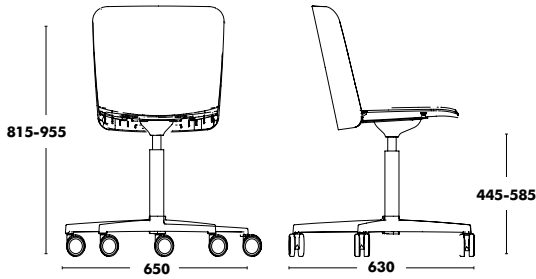

Chair Supra Swivel with castors

↑
Back to index

DESIGNED BY NOTE

Structure	Seat & Back	Seat	RRP
COLOUR EPOXY	POLYPROPYLENE RAW		409 €
	POLYPROPYLENE RAW		
		UPHOLSTERY TYPE A	433 €
		UPHOLSTERY TYPE B	436 €
		UPHOLSTERY TYPE C	441 €
		UPHOLSTERY TYPE K	448 €
		UPHOLSTERY TYPE D	453 €
		UPHOLSTERY TYPE L	500 €
		UPHOLSTERY COM*	433 €
			560 €
			580 €
			614 €
			659 €
			698 €
			704 €
			560 €
			560 €

Epoxy colour options for the swivel base: Dune, Brique, Biscay Blue and Black.
The colour of the castors will always match the chosen colour for the structure.

WEIGHT 8,7kg / VOL. 0,34m³

COM Seat pad: 55cm / COM Complete:100