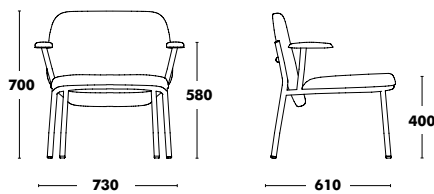

WEIGHT 8,30kg
VOL. 0,45m³

COM: 115cm

Easy Armchair Steel Low Back Lana

DESIGNED BY YONOH STUDIO

Frame	Seat	Back	RRP
COLOUR EPOXY	A TYPE FABRIC	A TYPE FABRIC	647 €
	B TYPE FABRIC	B TYPE FABRIC	670 €
	C TYPE FABRIC	C TYPE FABRIC	720 €
	K TYPE FABRIC	K TYPE FABRIC	767 €
	D TYPE FABRIC	D TYPE FABRIC	820 €
	L TYPE FABRIC	L TYPE FABRIC	874 €
	COM FABRIC	COM FABRIC	647 €