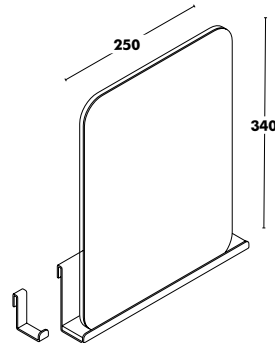

Pack 4: Board + Support + Hook

Dimensions		RRP
WHITE MAGNETIC BOARD AND FELT	COLOUR EPOXY +	127 €
PANEL: 250x340	FELT PANEL	
SUPPORT: 275x40x90		
HOOK: 15x35x50		

Electrification accessory with USB jack with tape to guide 1,5m cable +16 €.