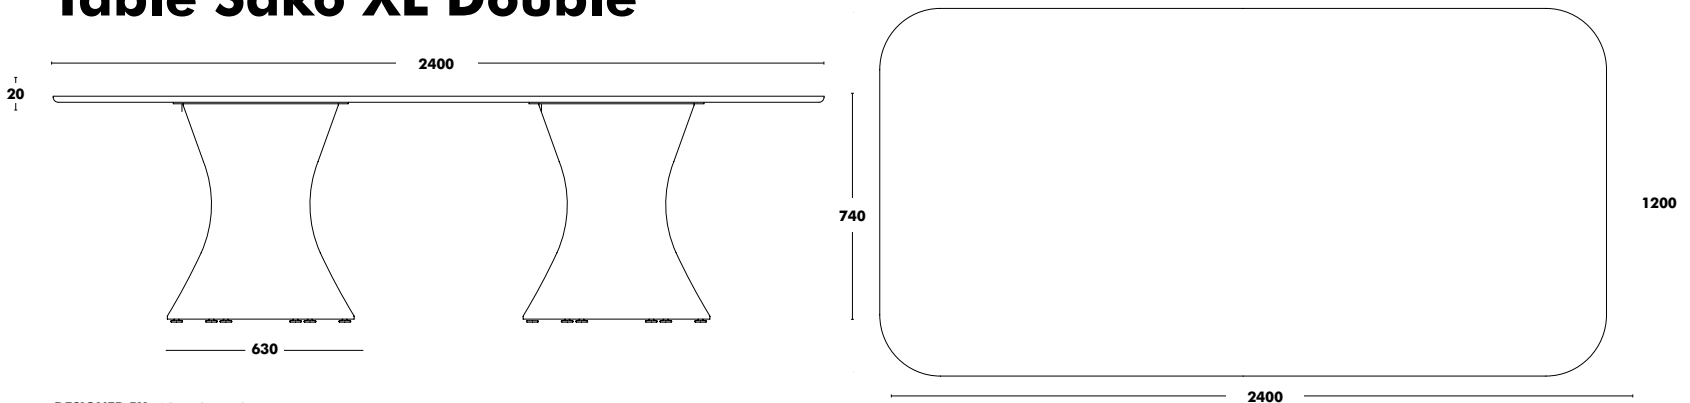

Table Sako XL Double

DESIGNED BY AGV ESTUDIO

Structure	Dimensions	Upholstery	Table Top	RRP
COLOUR EPOXY	2400x1200	UPHOLSTERY TYPE B (CONTOUR, MOBY & MOSS)	STAINED OAK + MDF	3.079 €
			LAMINATE + BIRCH PLYWOOD	2.898 €
			FENIX + BIRCH PLYWOOD	3.049 €

Electrification available.
Packaging for the structure + upholstery in flat pack format.
Cover replacement 320€ or 335€ when the table has electrification, per base.

HEIGHT 740
WEIGHT 2400x1200 (130,5kg)