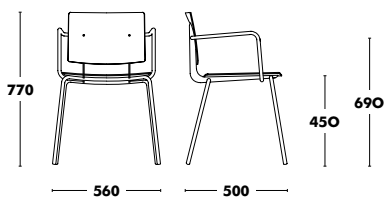

Armchair Don

DESIGNED BY NADIA ARRATIBEL

Frame	Seat	Back	RRP
COLOUR EPOXY	PHENOLIC RESIN LAMINATE	PHENOLIC RESIN LAMINATE	367 €
	A TYPE FABRIC	A TYPE FABRIC	399 €
	B TYPE FABRIC	B TYPE FABRIC	413 €
	C TYPE FABRIC	C TYPE FABRIC	440 €
	K TYPE FABRIC	K TYPE FABRIC	470 €
	D TYPE FABRIC	D TYPE FABRIC	493 €
	L TYPE FABRIC	L TYPE FABRIC	533 €
	COM FABRIC	COM FABRIC	399 €

Accessories

OPTION FELT GLIDES
+14 €

WEIGHT 6,4kg
VOL. 0,29m³

COM: 80cm