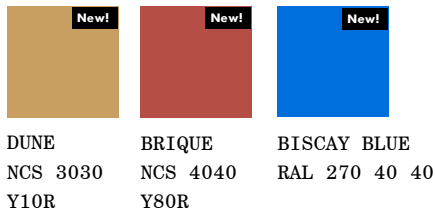

Finishes

↑
Back to index

Colours 2024