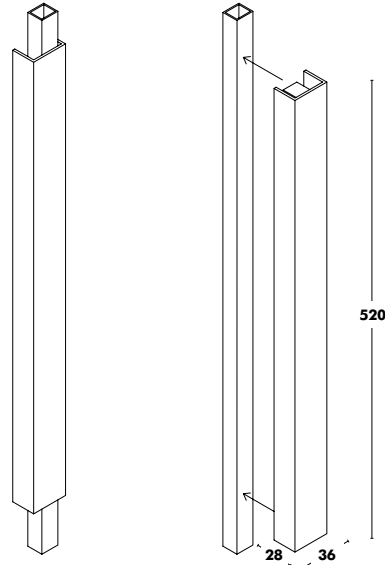

Leg cable tidy (colour epoxy)*

RRP
48 €