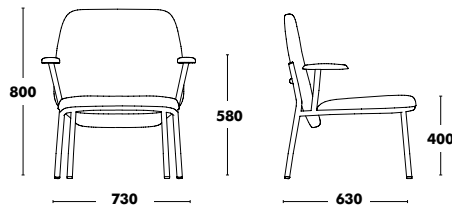

Easy Armchair Steel High Back Lana

DESIGNED BY YONOH STUDIO

Frame	Seat	Back	RRP
COLOUR EPOXY	A TYPE FABRIC	A TYPE FABRIC	711 €
	B TYPE FABRIC	B TYPE FABRIC	737 €
	C TYPE FABRIC	C TYPE FABRIC	808 €
	K TYPE FABRIC	K TYPE FABRIC	851 €
	D TYPE FABRIC	D TYPE FABRIC	934 €
	L TYPE FABRIC	L TYPE FABRIC	998 €
	COM FABRIC	COM FABRIC	711 €

WEIGHT 8,9kg
VOL. 0,45m³

COM: 155cm