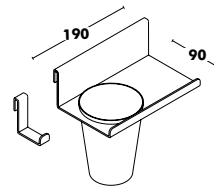

Pack 1: Tray + Hook

Dimensions		RRP
TRAY: 240x90x60	COLOUR EPOXY	99 €
HOOK: 15x35x50		

Pack 2: Pencil holder + hook

Dimensions		RRP
PENCIL HOLDER: 190x90x50	COLOUR EPOXY	102 €
CUP: Ø75x110		
HOOK: 15x35x50		