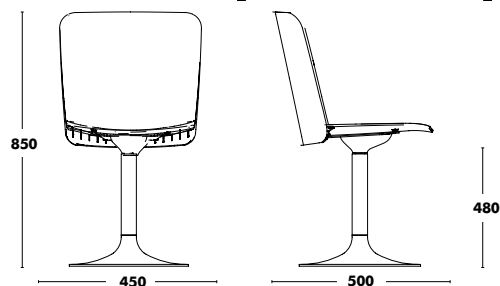

WEIGHT 5,6kg
VOL. 0,34m³

COM Seat pad: 55cm / COM Complete: 110cm

STACKABILITY: 20 UNITS

Armchair Supra Outdoor

Structure	Seat & back	RRP
COLOUR EPOXY	POLYPROPYLENE RAW	309 €

Chair Supra Trumpet Revolving

DESIGNED BY NOTE