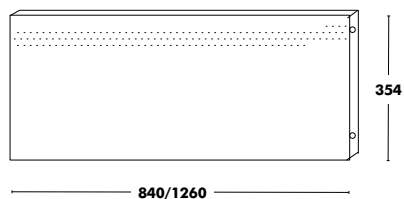

Horizontal Steel Panel

Dimensions	Frame	RRP
A - 840x354	COLOUR EPOXY	78 €
B - 1260x354	COLOUR EPOXY	108 €