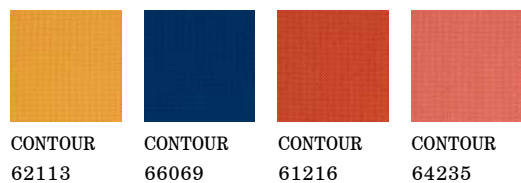

Contour by Gabriel