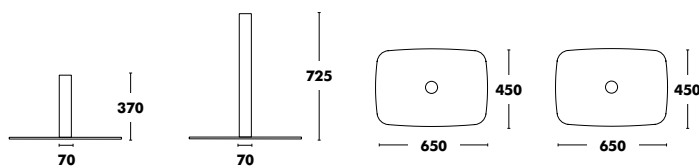

Pedestal Bat R

DESIGNED BY ONDARRETA TEAM

Base	Base Dimensions	Height	Column	RRP
COLOUR EPOXY	650x450x10	365	COLOUR EPOXY	322 €
		720		336 €
		870		346 €
		1070		346 €

Maximum Table top dimensions: For H40 1400x1000 or Ø 1350. For H75 1300x900 or Ø 1250.
Unit prices for pedestals that include a tabletop. For orders of less than 5 units of pedestals without a tabletop, there is an additional charge of €40 per pedestal.

WEIGHT 365 (27kg) / 720 (28kg)