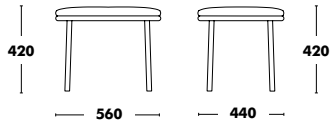

Ottoman Steel Lana

DESIGNED BY YONOH STUDIO

Frame	Seat	RRP
COLOUR EPOXY	A TYPE FABRIC	372 €
	B TYPE FABRIC	406 €
	C TYPE FABRIC	426 €
	K TYPE FABRIC	452 €
	D TYPE FABRIC	475 €
	L TYPE FABRIC	487 €
	COM FABRIC	372 €

WEIGHT 3,9kg
VOL. 0,17m³

COM: 60cm