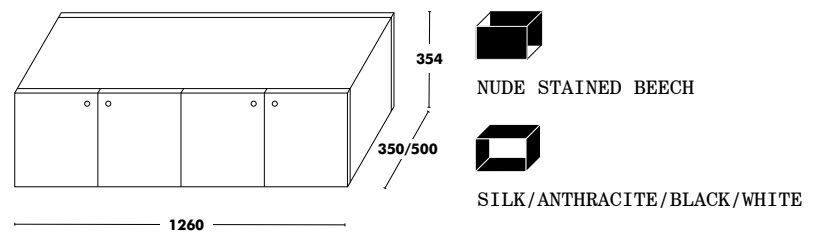

Module Doors B

FOUR DOORS

Depth	Dimensions	Front & Back	Frame	RRP
350	A - 840x354	NUDE STAINED BEECH	SILK, ANTHRACITE, BLACK OR WHITE	494 €
	B - 1260x354	NUDE STAINED BEECH	SILK, ANTHRACITE, BLACK OR WHITE	723 €
500	A - 840x354	NUDE STAINED BEECH	SILK, ANTHRACITE, BLACK OR WHITE	513 €
	B - 1260x354	NUDE STAINED BEECH	SILK, ANTHRACITE, BLACK OR WHITE	753 €

For other Stained Beech Colour for drawers or doors. Extra: +50 €