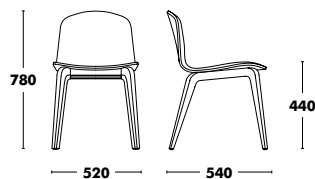

↑
Back to index

WOOD CHAIR BOB XL

WOOD ARMCHAIR BOB XL

SLED CHAIR BOB XL

SLED ARMCHAIR BOB XL

SWIVEL CHAIR BOB XL

Wood Chair Bob XL

DESIGNED BY NADIA ARRATIBEL