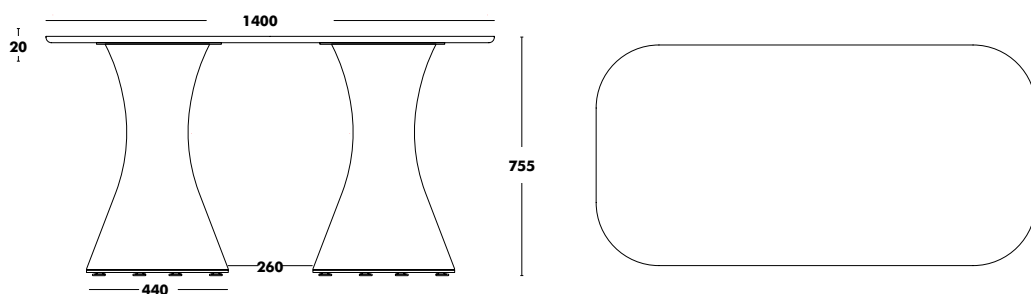

Table Sako Double

DESIGNED BY AGV ESTUDIO

Structure	Dimensions	Upholstery	Table Top	RRP
COLOUR EPOXY	1400x700	UPHOLSTERY TYPE B (CONTOUR, MOBY & MOSS)	STAINED OAK + MDF LAMINATE + BIRCH PLYWOOD FENIX + BIRCH PLYWOOD	1.652 € 1.733 € 1.805 €
	1600x800	UPHOLSTERY TYPE B (CONTOUR, MOBY & MOSS)	STAINED OAK + MDF LAMINATE + BIRCH PLYWOOD FENIX + BIRCH PLYWOOD	1.797 € 1.800 € 1.890 €
	1800x900	UPHOLSTERY TYPE B (CONTOUR, MOBY & MOSS)	STAINED OAK + MDF LAMINATE + BIRCH PLYWOOD FENIX + BIRCH PLYWOOD	1.856 € 1.861 € 1.963 €

Electrification available.

Packaging for the structure + upholstery in flat pack format.

Cover replacement 271€ or 287€ when the table has electrification, per base.

HEIGHT 755

WEIGHT 1400x700 (54.5kg) / 1600x800 (60kg) / 1800x900 (66kg)