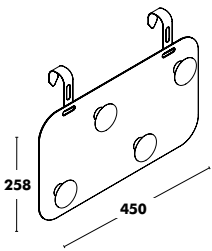

WEIGHT B1 - 1610x645 (11,6kg) / B2 - 1610x1275 (15,1kg)
COM: B1 - 180cm B2 - 360cm

Accessories Ola

↑
Back to index

Board Ola

Dimensions	Frame	RRP
450x258x2	COLOUR EPOXY	36 €

Rack Ola

Dimensions	Frame	RRP
450x258x25	COLOUR EPOXY	39 €