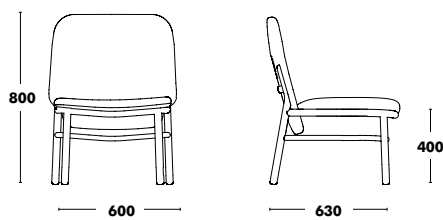

Easy Chair Wood High Back Lana

DESIGNED BY YONOH STUDIO

Frame	Seat	Back	RRP
STAINED BEECH	A TYPE FABRIC	A TYPE FABRIC	843 €
	B TYPE FABRIC	B TYPE FABRIC	871 €
	C TYPE FABRIC	C TYPE FABRIC	924 €
	K TYPE FABRIC	K TYPE FABRIC	952 €
	D TYPE FABRIC	D TYPE FABRIC	1.031 €
	L TYPE FABRIC	L TYPE FABRIC	1.090 €
	COM FABRIC	COM FABRIC	843 €

WEIGHT 9,20kg
VOL. 0,45m³

COM: 135cm