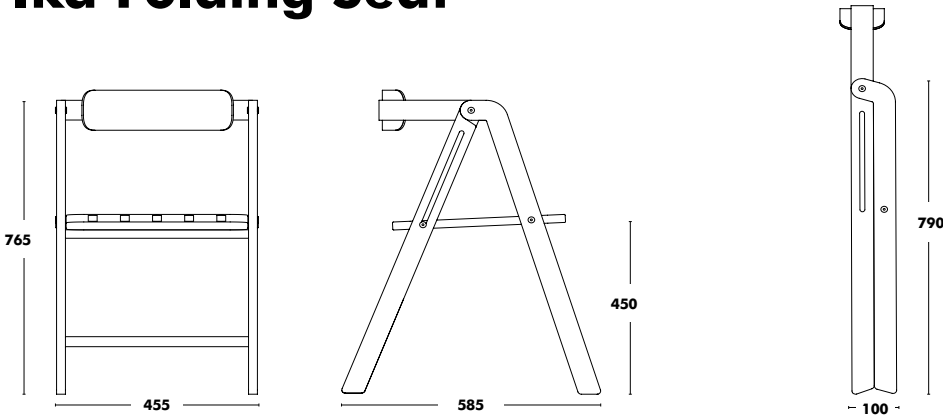

Ika Folding Seat

DESIGNED BY ARQUIMAÑA

Dimensions	Structure and seat	Strap	PVP
IKA - 765x455x585	STAINED OAK NATURAL WOOD	CARAMEL LEATHER	512 €

**Leather strap always in caramel colour.
Check availability for other stained oak colourways.**

Accessories

WALL HANGER: +25 €

WEIGHT 5kg
VOL. 0,04m³