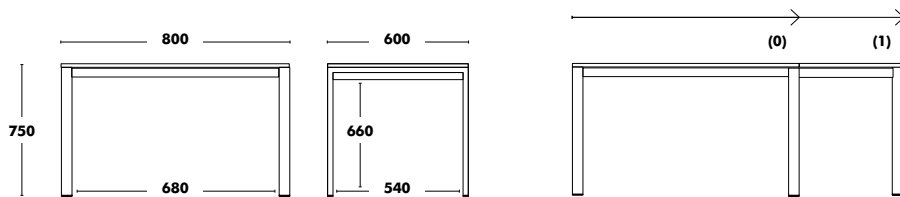

COM: 1000x350 (115cm) / 1500x350 (200cm)

Punto

DESIGNED BY ONDARRETA TEAM

MULTI-SIZE TABLE PUNTO

↑
Back to index

Extendable Multi-size Table Punto

DESIGNED BY ONDARRETA TEAM

Dimensions	Extension (1)	Frame	Table top	RRP
800x800	1200x800	COLOUR EPOXY	LAMINATE	977 €
			LAMINATE + BIRCH PLYWOOD	1.085 €
			FENIX + BIRCH PLYWOOD	1.156 €
			STAINED BEECH	1.008 €
			STAINED OAK	1.038 €
			GLASS EXTRA WHITE MAT*	972 €
			PORCELAIN + GLASS*	1.044 €
900x900	1300x900	COLOUR EPOXY	LAMINATE	1.005 €
			LAMINATE + BIRCH PLYWOOD	1.155 €
			FENIX + BIRCH PLYWOOD	1.226 €
			STAINED BEECH	1.031 €
			STAINED OAK	1.060 €
			GLASS EXTRA WHITE MAT*	1.030 €
			PORCELAIN + GLASS*	1.139 €
1000x1000	1500x1000	COLOUR EPOXY	LAMINATE	1.062 €
			LAMINATE + BIRCH PLYWOOD	1.260 €
			FENIX + BIRCH PLYWOOD	1.332 €
			STAINED BEECH	1.092 €
			STAINED OAK	1.123 €
			GLASS EXTRA WHITE MAT*	1.098 €
			PORCELAIN + GLASS*	1.136 €