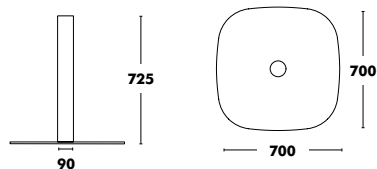

Pedestal Bat XL

DESIGNED BY ONDARRETA TEAM

Base	Base Dimensions	Height	Column	RRP
COLOUR EPOXY	700x700x10	720	COLOUR EPOXY	544 €

Maximum Table top dimensions: For H40 1500x1000 or Ø 1150. For H75 1400x1050 or Ø 1400.
Unit prices for pedestals that include a tabletop. For orders of less than 5 units of pedestals without a tabletop, there is an additional charge of €50 per pedestal.

WEIGHT 720 (52kg)