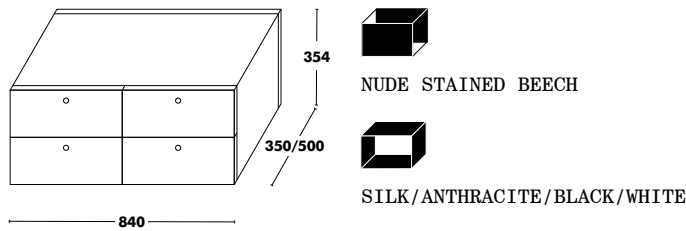

Shelf Accessories Dry

↑
Back to index

Module Drawers A

FOUR DRAWERS