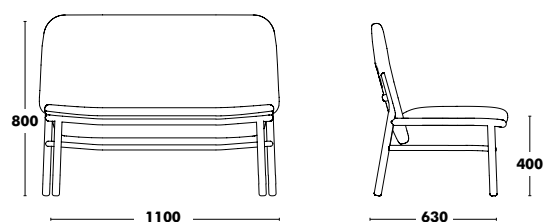

Sofa Wood High Back Lana

DESIGNED BY YONOH STUDIO

Frame	Seat	Back	RRP
STAINED BEECH	A TYPE FABRIC	A TYPE FABRIC	1.426 €
	B TYPE FABRIC	B TYPE FABRIC	1.470 €
	C TYPE FABRIC	C TYPE FABRIC	1.547 €
	K TYPE FABRIC	K TYPE FABRIC	1.646 €
	D TYPE FABRIC	D TYPE FABRIC	1.733 €
	L TYPE FABRIC	L TYPE FABRIC	2.001 €
	COM FABRIC	COM FABRIC	1.426 €

WEIGHT 17,30kg
VOL. 0,64m³

COM: 230cm