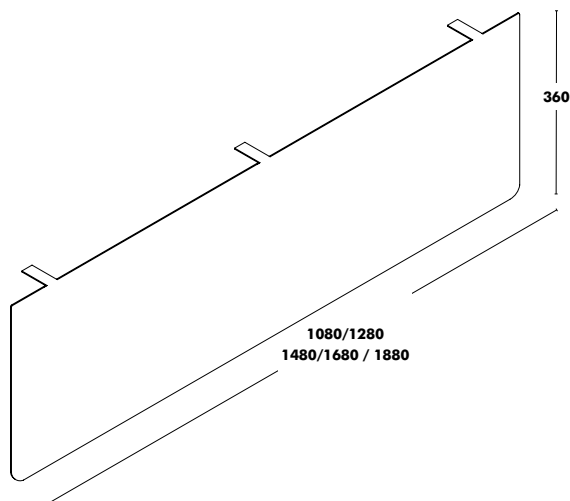

Tray & CPU Holder

DEPTH 350

Frame

EPOXY AND LAMINATE
+ BIRCH PLYWOOD

Dimensions

RRP

A - 200x600

133 €