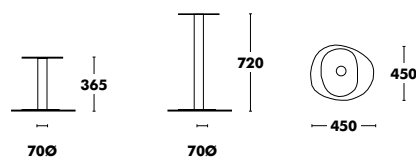

 **WEIGHT 720 (52kg)**

Pedestal Duo

DESIGNED BY ONDARRETA TEAM

Base	Base Dimensions	Height	Column	RRP
COLOUR EPOXY	450x450x8	375	COLOUR EPOXY	225 €
		725		225 €

Maximum Table top dimensions: For H40 900x900 or Ø 900. For H75 800x800 or Ø 900.
 Unit prices for pedestals that include a tabletop. For orders of less than 5 units of pedestals without a tabletop, there is an additional charge of €40 per pedestal.