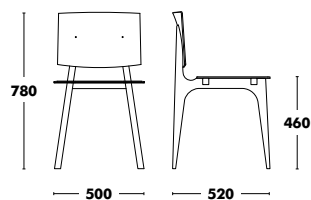

Chair Mikado

DESIGNED BY NADIA ARRATIBEL

Frame	Seat	Back	RRP
STAINED BEECH + BIRCH PLYWOOD	A TYPE FABRIC	A TYPE FABRIC	595 €
	B TYPE FABRIC	B TYPE FABRIC	610 €
	C TYPE FABRIC	C TYPE FABRIC	634 €
	K TYPE FABRIC	K TYPE FABRIC	664 €
	D TYPE FABRIC	D TYPE FABRIC	688 €
	L TYPE FABRIC	L TYPE FABRIC	727 €
	COM FABRIC	COM FABRIC	595 €

Ondarreeta recommends Nude Stained Beech frame.

Accessories

OPTION FELT GLIDES
+10 €

WEIGHT 5,7kg
VOL. 0,34m³

COM: 80cm