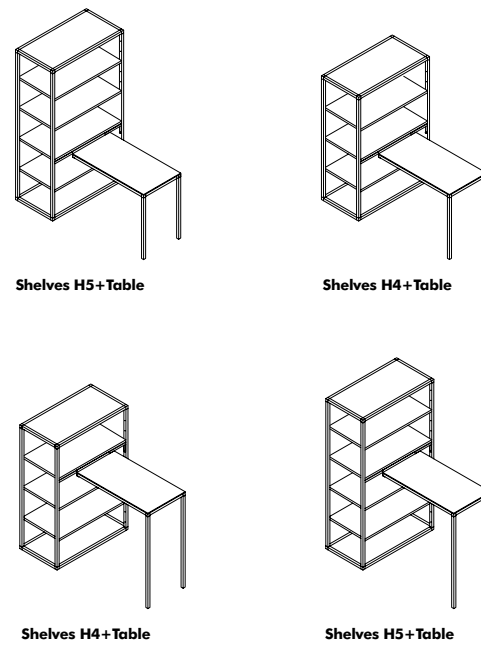

Table + Shelves Connecting piece

Height	Crossbar	Recommended table dimensions
750/1000	A - 840	600x600 600x1200 800x800 800x1400
	B - 1260	900x900 900x1800

Table + Shelves Connecting piece: +134 €
Table top not available in Porcelains.