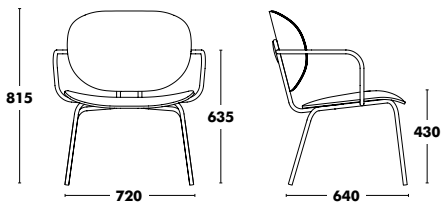

Lounge Hari with Armrest

DESIGNED BY ESTUDI(H)AC

Structure	Seat	Back	RRP
COLOUR EPOXY	A TYPE FABRIC	A TYPE FABRIC	516 €
	B TYPE FABRIC	B TYPE FABRIC	539 €
	C TYPE FABRIC	C TYPE FABRIC	579 €
	K TYPE FABRIC	K TYPE FABRIC	624 €
	D TYPE FABRIC	D TYPE FABRIC	661 €
	L TYPE FABRIC	L TYPE FABRIC	745 €
	COM FABRIC	COM FABRIC	516 €

Accessories

OPTION FELT GLIDES
+14 €

WEIGHT 11,6kg   **COM: 110cm**
VOL. 0,45m³