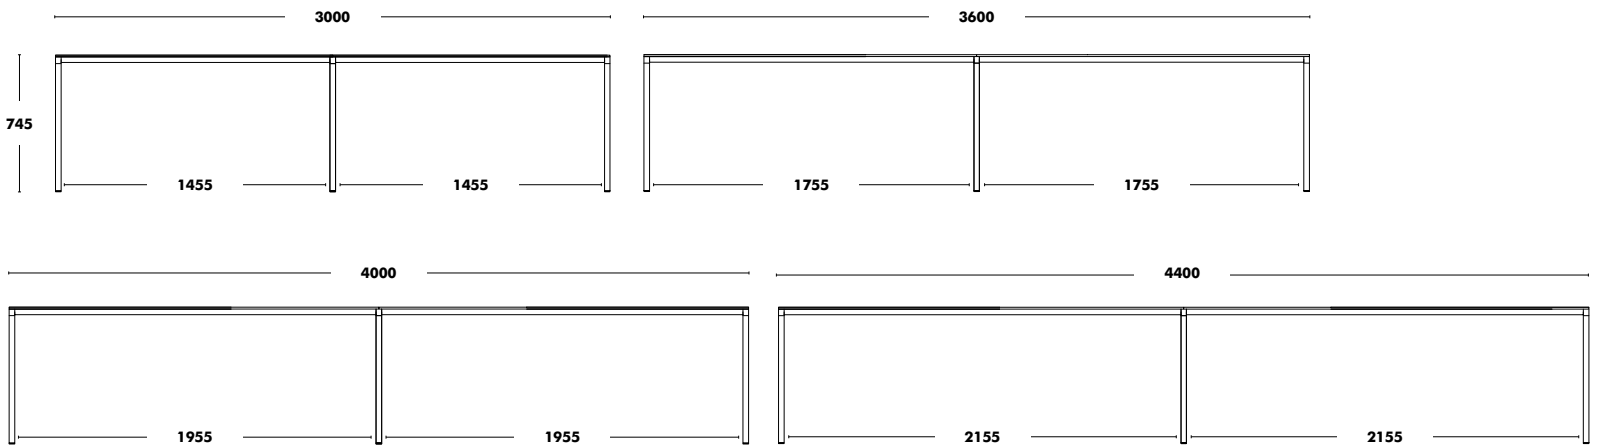

Double Table Dry

DESIGNED BY ONDARRETA TEAM

Height	Dimensions	Frame	Table top	RRP
745/1000	3000x800	COLOUR EPOXY	LAMINATE	1.457 €
			LAMINATE + BIRCH PLYWOOD	2.020 €
			FENIX + BIRCH PLYWOOD	2.161 €
			STAINED BEECH	1.628 €
			STAINED OAK	1.692 €
745/1000	3000x1000	COLOUR EPOXY	LAMINATE	1.628 €
			LAMINATE + BIRCH PLYWOOD	2.210 €
			FENIX + BIRCH PLYWOOD	2.354 €
			STAINED BEECH	1.765 €
			STAINED OAK	1.822 €
745/1000	3000x1200	COLOUR EPOXY	LAMINATE	1.700 €
			LAMINATE + BIRCH PLYWOOD	2.269 €
			FENIX + BIRCH PLYWOOD	2.381 €
			STAINED BEECH	1.833 €
			STAINED OAK	1.927 €
745/1000	3600x800	COLOUR EPOXY	LAMINATE	1.574 €
			LAMINATE + BIRCH PLYWOOD	2.270 €
			FENIX + BIRCH PLYWOOD	2.400 €
			STAINED BEECH	1.869 €
			STAINED OAK	1.947 €
745/1000	3600x1000	COLOUR EPOXY	LAMINATE	1.752 €
			LAMINATE + BIRCH PLYWOOD	2.602 €
			FENIX + BIRCH PLYWOOD	2.732 €
			STAINED BEECH	1.957 €
			STAINED OAK	2.034 €
745/1000	3600x1200	COLOUR EPOXY	LAMINATE	1.912 €
			LAMINATE + BIRCH PLYWOOD	2.735 €
			FENIX + BIRCH PLYWOOD	2.859 €
			STAINED BEECH	2.189 €
			STAINED OAK	2.226 €
745/1000	4000x800	COLOUR EPOXY	LAMINATE	1.796 €
			LAMINATE + BIRCH PLYWOOD	2.462 €
			FENIX + BIRCH PLYWOOD	2.733 €
			STAINED BEECH	1.983 €
			STAINED OAK	2.057 €
745/1000	4000x1000	COLOUR EPOXY	LAMINATE	1.869 €
			LAMINATE + BIRCH PLYWOOD	2.786 €
			FENIX + BIRCH PLYWOOD	3.060 €
			STAINED BEECH	2.082 €
			STAINED OAK	2.137 €