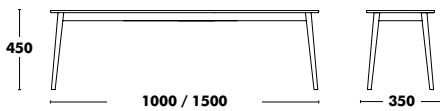

Bench Oto

DESIGNED BY ONDARRETA TEAM

Dimensions	Frame	Seat	RRP
1000x350	STAINED BEECH	STAINED BEECH	431 €
		LAMINATE + BIRCH PLYWOOD	476 €
		A TYPE FABRIC	446 €
		B TYPE FABRIC	456 €
		C TYPE FABRIC	477 €
		K TYPE FABRIC	491 €
		D TYPE FABRIC	519 €
	COM FABRIC	446 €	
	STAINED OAK	STAINED OAK	500 €
		LAMINATE + BIRCH PLYWOOD	543 €
		A TYPE FABRIC	510 €
		B TYPE FABRIC	523 €
		C TYPE FABRIC	581 €
		K TYPE FABRIC	590 €
D TYPE FABRIC		675 €	
COM FABRIC	510 €		
1500x350	STAINED BEECH	STAINED BEECH	481 €
		LAMINATE + BIRCH PLYWOOD	554 €
		A TYPE FABRIC	507 €
		B TYPE FABRIC	540 €
		C TYPE FABRIC	596 €
		K TYPE FABRIC	662 €
		D TYPE FABRIC	714 €
	COM FABRIC	507 €	
	STAINED OAK	STAINED OAK	525 €
		LAMINATE + BIRCH PLYWOOD	630 €
		A TYPE FABRIC	583 €
		B TYPE FABRIC	617 €
		C TYPE FABRIC	673 €
		K TYPE FABRIC	737 €
D TYPE FABRIC		791 €	
COM FABRIC	583 €		

WEIGHT 1000x350 (7,4kg) / 1500x350 (11kg)
VOL. 1000x350 (0,25m³) / 1500x350 (0,5m³)

COM: 1000x350 (55cm) / 1500x350 (200cm)

Cushion with Straps for Oto bench

DESIGNED BY ONDARRETA TEAM

Dimensions	Cushion	RRP
1000x350	A TYPE FABRIC	99 €
	B TYPE FABRIC	119 €
	C TYPE FABRIC	156 €
	K TYPE FABRIC	183 €
	D TYPE FABRIC	232 €
	COM FABRIC	99 €
1500x350	A TYPE FABRIC	131 €
	B TYPE FABRIC	166 €
	C TYPE FABRIC	220 €
	K TYPE FABRIC	272 €
	D TYPE FABRIC	345 €
	COM FABRIC	131 €

COM: 1000x350 (115cm) / 1500x350 (200cm)