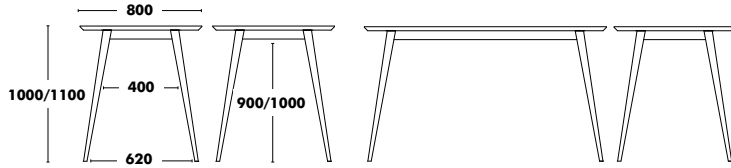

Back to index ↑

ø1480 table tops available on selected laminates: White Wood, Black Wood, White, Halifax, Tobacco and Anthracite.

Lacquered Legs: +26 €.

Coarse grain for oak material.

HEIGHT 750mm

WEIGHT 900x900 (23kg) / 1000x1000 (27kg) / 1200x1200 (37kg) / 1200x800 (26kg) / 1400x800 (30kg) / 1600x900 (37kg) / 1800x900 (40kg) / 2000x900 (45kg) / 2000x1000 (51kg) / 2200x1100 (60kg) ø900 (19kg) / ø1000 (22kg) / ø1200 (30kg) / ø1300 (34kg) / ø1500 (44kg)

High Table Bob

DESIGNED BY NADIA ARRATIBEL

Dimensions	Frame	Table top	RRP
800x800	STAINED BEECH	LAMINATE + BIRCH PLYWOOD	1.003 €
		FENIX + BIRCH PLYWOOD	1.065 €
		STAINED BEECH	1.094 €
		PORCELAIN + BIRCH PLYWOOD	1.223 €
900x900	STAINED BEECH	LAMINATE + BIRCH PLYWOOD	1.018 €
		FENIX + BIRCH PLYWOOD	1.092 €
		STAINED BEECH	1.125 €
		PORCELAIN + BIRCH PLYWOOD	1.344 €
1600x800	STAINED BEECH	LAMINATE + BIRCH PLYWOOD	1.456 €
		FENIX + BIRCH PLYWOOD	1.545 €
		STAINED BEECH	1.592 €
		PORCELAIN + BIRCH PLYWOOD	1.622 €
1800x800	STAINED BEECH	LAMINATE + BIRCH PLYWOOD	1.530 €
		FENIX + BIRCH PLYWOOD	1.601 €
		STAINED BEECH	1.689 €
		PORCELAIN + BIRCH PLYWOOD	1.791 €
2000x900	STAINED BEECH	LAMINATE + BIRCH PLYWOOD	1.648 €
		FENIX + BIRCH PLYWOOD	1.669 €
		STAINED BEECH	1.844 €
		PORCELAIN + BIRCH PLYWOOD	2.017 €

Maximum dimension rectangular table: 2000x900

HEIGHT 1000 / 1100mm

WEIGHT 800x800 (46kg) / 900x900 (50kg) / 1600x800 (50kg) / 1800x800 (54kg) / 2000x900 (50kg)

Round High Table Bob

DESIGNED BY NADIA ARRATIBEL