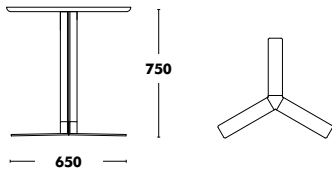

Table Tero

DESIGNED BY PENSI STUDIO

Base	Dimensions	Column	Table top	RRP
COLOUR EPOXY	ø700	STAINED OAK	LAMINATE + BIRCH PLYWOOD	1.022 €
			FENIX + BIRCH PLYWOOD	1.062 €
			STAINED OAK	917 €
	ø800	STAINED OAK	LAMINATE + BIRCH PLYWOOD	1.038 €
			FENIX + BIRCH PLYWOOD	1.105 €
			STAINED OAK	969 €
	700x700	STAINED OAK	LAMINATE + BIRCH PLYWOOD	1.022 €
			FENIX + BIRCH PLYWOOD	1.061 €
			STAINED OAK	903 €
	800x800	STAINED OAK	LAMINATE + BIRCH PLYWOOD	1.037 €
			FENIX + BIRCH PLYWOOD	1.105 €
			STAINED OAK	955 €

Bevelled 30 mm table top, in case of straight edge 20 mm, specify.
Increase for column lacquered beech: +5 €

WEIGHT ø700 (20,3kg) / ø800 (22,3kg) / 700x700 (22,3kg) / 800x800 (25,3kg)