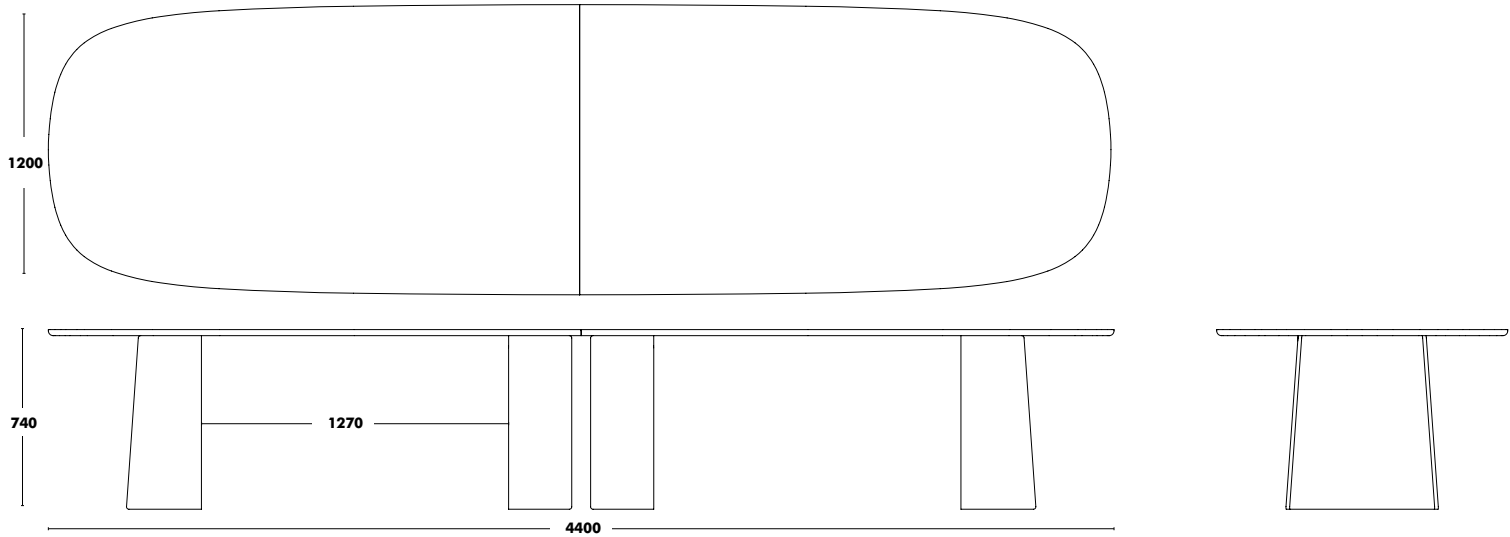

Coarse grain for oak material.

HEIGHT 750cm

WEIGHT 2200X1200 (60kg) / 2400X1200 (64kg) / Ø1200 (32kg)

Table Ginger Double

↑
Back to index

DESIGNED BY SEBASTIAN HERKNER

Dimensions	Structure	Table top	RRP
3200x1200 (DISTANCE BETWEEN LEGS : 670 MM)	STAINED OAK	STAINED OAK FENIX + BIRCH PLYWOOD	4.448 € 4.491 €
3600x1200 (DISTANCE BETWEEN LEGS : 870 MM)	STAINED OAK	STAINED OAK FENIX + BIRCH PLYWOOD	4.863 € 4.898 €
4000x1200 (DISTANCE BETWEEN LEGS : 1070 MM)	STAINED OAK	STAINED OAK FENIX + BIRCH PLYWOOD	4.949 € 5.028 €
4400x1200 (DISTANCE BETWEEN LEGS : 1270 MM)	STAINED OAK	STAINED OAK FENIX + BIRCH PLYWOOD	5.047 € 5.081 €
4800x1200 (DISTANCE BETWEEN LEGS : 1470 MM)	STAINED OAK	STAINED OAK FENIX + BIRCH PLYWOOD	5.107 € 5.160 €