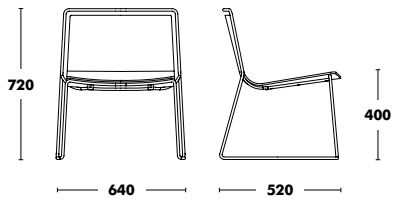

Lounge Alo

DESIGNED BY GABRIEL TEIXIDÓ

Frame	Seat & back	RRP
COLOUR EPOXY	A TYPE FABRIC	352 €
	B TYPE FABRIC	367 €
	C TYPE FABRIC	392 €
	K TYPE FABRIC	426 €
	D TYPE FABRIC	513 €
	L TYPE FABRIC	537 €
	COM FABRIC	352 €

Accessories

LINKING PIECE +12 €	TROLLEY +490 €	STACKING PIECE INCLUDED	OPTION FELT GLIDES +14 €
2 WEIGHT 6,80kg VOL. 0,45m³	COM Complete: 80cm	STACKABILITY: 8 UNITS