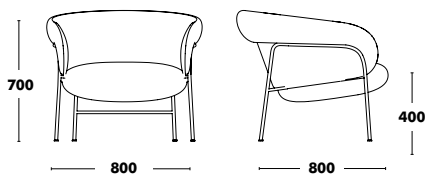

Lounge Ginger

DESIGNED BY SEBASTIAN HERKNER

Structure	Seat & Back	PVP
COLOUR EPOXY	A TYPE FABRIC	1.002 €
	B TYPE FABRIC - BLISS OUTDOOR NOT AVAILABLE	1.068 €
	C TYPE FABRIC	1.176 €
	K TYPE FABRIC	1.311 €
	D TYPE FABRIC	1.432 €
	L TYPE FABRIC	1.681 €

Removable cover.
Find information on how to proceed with COM for this collection on page 98, at the end of Ginger seats section.

Accessories

OPTION FELT GLIDES
+14 €

WEIGHT 14kg
VOL. 0,47m³