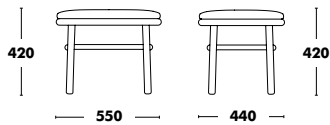

Ottoman Wood Lana

DESIGNED BY YONOH STUDIO

Frame	Seat	RRP
STAINED BEECH	A TYPE FABRIC	628 €
	B TYPE FABRIC	640 €
	C TYPE FABRIC	660 €
	K TYPE FABRIC	686 €
	D TYPE FABRIC	709 €
	L TYPE FABRIC	721 €
	COM FABRIC	628 €

WEIGHT 4,30kg
VOL. 0,17m³

COM: 60cm