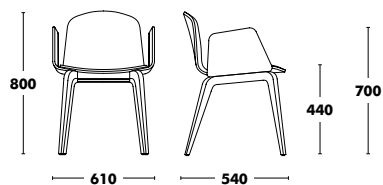

Ondarreta does not recommend lacquered structures or seats.

Accessories

 OPTION FELT GLIDES
+10 €

 **WEIGHT 5,30kg COM: 100cm**
VOL. 0,45m³

Wood Armchair Bob XL

↑
Back to index

DESIGNED BY NADIA ARRATIBEL

Frame	Seat, back & armrests	RRP
STAINED BEECH	A TYPE FABRIC	582 €
	B TYPE FABRIC	603 €
	C TYPE FABRIC	706 €
	Complete K TYPE FABRIC	741 €
	D TYPE FABRIC	788 €
	L TYPE FABRIC	888 €
	COM FABRIC	582 €
LACQUERED BEECH	A TYPE FABRIC	610 €
	B TYPE FABRIC	633 €
	C TYPE FABRIC	740 €
	Complete K TYPE FABRIC	760 €
	D TYPE FABRIC	825 €
	L TYPE FABRIC	931 €
	COM FABRIC	610 €

Accessories

 OPTION FELT GLIDES
+10 €

 **WEIGHT 7,50kg COM: 160cm**
VOL. 0,34m³

Sled Chair Bob XL

DESIGNED BY NADIA ARRATIBEL

Frame	Seat & back	RRP	
COLOUR EPOXY	STAINED BEECH	274 €	
	LACQUERED BEECH	279 €	
	Complete	A TYPE FABRIC	400 €
		B TYPE FABRIC	417 €
		C TYPE FABRIC	448 €
		K TYPE FABRIC	487 €
		D TYPE FABRIC	522 €
		L TYPE FABRIC	542 €
		COM FABRIC	400 €