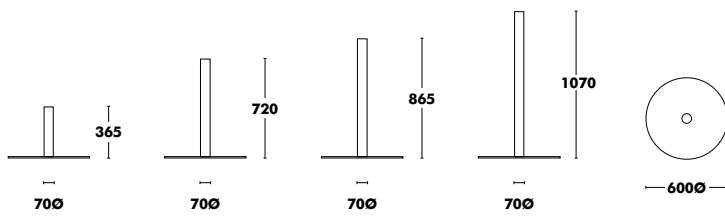

Pedestal Logo 60

↑
Back to index

DESIGNED BY ONDARRETA TEAM

Base	Dimensions Base	Height	Column	RRP
COLOUR EPOXY	6000x8	370	COLOUR EPOXY	304 €
		720		304 €
		870		310 €
		1070		316 €

Maximum Table top dimension for H720mm:: For H40 1300x1000 or Ø 1300. For H75 1200x900 or Ø 1200. For H90 1100x800 or Ø 1100.
Unit prices for pedestals that include a tabletop. For orders of less than 5 units of pedestals without a tabletop, there is an additional charge of €40 per pedestal.

WEIGHT 370 (22,8kg) / 720 (24kg) / 870 (24,5kg) / 1070 (25,2kg)