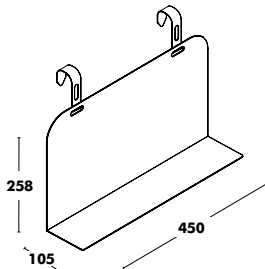

Shelf Ola

Dimensions	Frame	RRP
450x258x105	COLOUR EPOXY	43 €