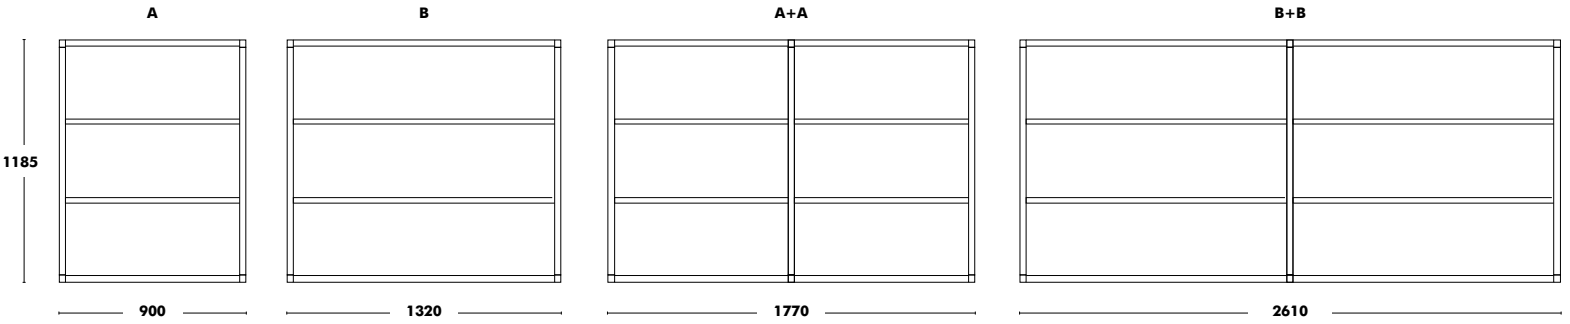

Shelf Dry (Module 3)

DESIGNED BY ONDARRETA TEAM

Depth	Dimensions	Frame	Shelves	RRP
350	A - 900x1185	COLOUR EPOXY	COLOUR EPOXY	1.109 €
	B - 1320x1185	COLOUR EPOXY	COLOUR EPOXY	1.191 €
	A + A - 1770x1185	COLOUR EPOXY	COLOUR EPOXY	1.644 €
	B + B - 2610x1185	COLOUR EPOXY	COLOUR EPOXY	1.807 €
500	A - 900x1185	COLOUR EPOXY	COLOUR EPOXY	1.146 €
	B - 1320x1185	COLOUR EPOXY	COLOUR EPOXY	1.255 €
	A + A - 1770x1185	COLOUR EPOXY	COLOUR EPOXY	1.713 €
	B + B - 2610x1185	COLOUR EPOXY	COLOUR EPOXY	1.931 €

Upper and lower shelves included.

WEIGHT A - 900x1185x350 (25kg) / B - 1320x1185x350 (32kg) / A + A - 1770x1185x350 (45kg) / B + B - 2610x1185x350 (58kg)
A - 900x1185x500 (30kg) / B - 1320x1185x500 (39kg) / A + A - 1770x1185x500 (54kg) / B + B - 2610x1185x500 (71kg)

Back to index ↑