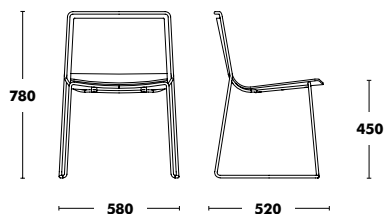

Chair Alo

DESIGNED BY GABRIEL TEIXIDÓ

Frame	Seat & back	RRP
COLOUR EPOXY	A TYPE FABRIC	345 €
	B TYPE FABRIC	362 €
	C TYPE FABRIC	390 €
	K TYPE FABRIC	424 €
	D TYPE FABRIC	493 €
	L TYPE FABRIC	524 €
	COM FABRIC	345 €

Accessories

LINKING PIECE +12 €	TROLLEY +490 €	STACKING PIECE INCLUDED	OPTION FELT GLIDES +14 €

WEIGHT 6,70kg VOL. 0,45m³	COM Complete: 80cm	STACKABILITY: 8 UNITS