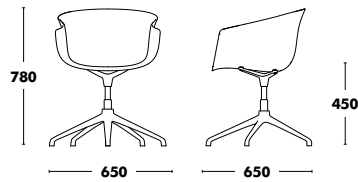

COM Seat pad: 55cm

COL Seat pad: 0,35m²

Swivel Chair Bai

DESIGNED BY ANDER LIZASO

Frame	Seat & back	Seat	RRP
SILK OR BLACK EPOXY	POLYPROPYLENE		461 €
	POLYPROPYLENE	A TYPE FABRIC	537 €
		B TYPE FABRIC	551 €
		C TYPE FABRIC	572 €
		K TYPE FABRIC	596 €
		D TYPE FABRIC	615 €
		L TYPE FABRIC	623 €
		COM FABRIC*	537 €
		COL FABRIC*	545 €
	POLYPROPYLENE + A TYPE FABRIC		648 €
	POLYPROPYLENE + B TYPE FABRIC - VELVETY, OUTDOOR & MOBY NOT AVAILABLE		667 €
Combi	POLYPROPYLENE + C TYPE FABRIC		699 €
	POLYPROPYLENE + K TYPE FABRIC		736 €
	POLYPROPYLENE + D TYPE FABRIC		766 €
	A TYPE FABRIC		675 €
	B TYPE FABRIC		708 €
Complete	C TYPE FABRIC		761 €
	K TYPE FABRIC		822 €
	D TYPE FABRIC		872 €
	L TYPE FABRIC		1.057 €