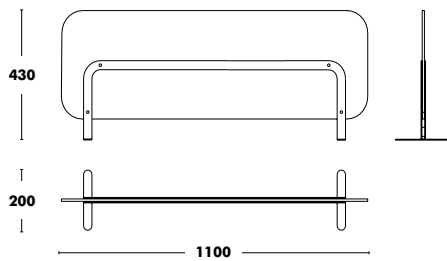

Divider Espai M 1100

DESIGNED BY XIMO ROCA

Dimensions	Structure	Panel	RRP
ESPAI M 1100 - 1100x200x430	COLOUR EPOXY	FELT - LIGHT GREY OR DARK GREY	345 €