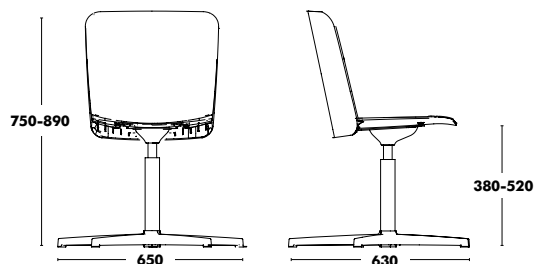

Chair Supra Swivel

DESIGNED BY NOTE

Structure	Seat & back	Seat	RRP
COLOUR EPOXY	POLYPROPYLENE RAW		374 €
	POLYPROPYLENE RAW		
		UPHOLSTERY TYPE A	398 €
		UPHOLSTERY TYPE B	401 €
		UPHOLSTERY TYPE C	406 €
		UPHOLSTERY TYPE K	413 €
		UPHOLSTERY TYPE D	418 €
		UPHOLSTERY TYPE L	465 €
		UPHOLSTERY COM*	398 €
			525 €
			545 €
			579 €
			624 €
			663 €
			669 €
			525 €

Complete

Seat pad

Epoxy colour options for the swivel base: Dune, Brique, Biscay Blue and Black.

Accessories

OPTION FELT GLIDES
+14 €

WEIGHT 8kg / VOL. 0,34m³

COM Seat pad: 55cm / COM Complete: 100cm