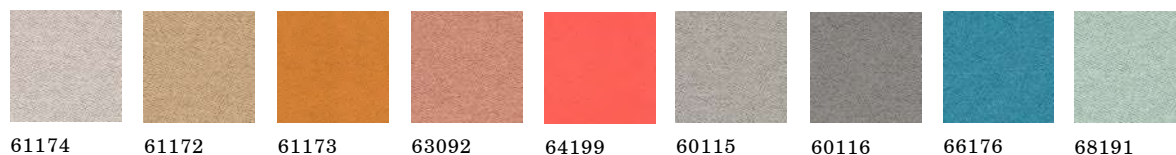

B Type Fabrics

Chili by Gabriel