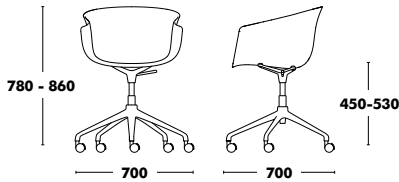

COM Seat pad: 55cm

COL Seat pad: 0,35m²

Swivel Chair Bai

DESIGNED BY ANDER LIZASO

Frame	Seat & back	Seat	RRP
SILK OR BLACK EPOXY	POLYPROPYLENE		461 €
	POLYPROPYLENE	A TYPE FABRIC	537 €
		B TYPE FABRIC	551 €
		C TYPE FABRIC	572 €
		K TYPE FABRIC	596 €
		D TYPE FABRIC	615 €
		L TYPE FABRIC	623 €
		COM FABRIC*	537 €
		COL FABRIC*	545 €
	POLYPROPYLENE + A TYPE FABRIC		648 €
	POLYPROPYLENE + B TYPE FABRIC - VELVETY, OUTDOOR & MOBY NOT AVAILABLE		667 €
Combi	POLYPROPYLENE + C TYPE FABRIC		699 €
	POLYPROPYLENE + K TYPE FABRIC		736 €
	POLYPROPYLENE + D TYPE FABRIC		766 €
	A TYPE FABRIC		675 €
	B TYPE FABRIC		708 €
Complete	C TYPE FABRIC		761 €
	K TYPE FABRIC		822 €
	D TYPE FABRIC		872 €
	L TYPE FABRIC		1.057 €

***COM/COL on request**

For Bai upholstered chair in COM/COL it is necessary 3m/4,8m² of fabric for testing.

For the Bai Combi, it cannot be manufactured.

Accessories

 OPTION FELT GLIDES
+14 €

 **WEIGHT 8,20kg**
VOL. 0,41m³

COM Seat pad: 55cm
COL Seat pad: 0,35m²

Adjustable Swivel Chair with castors Bai

DESIGNED BY ANDER LIZASO

Frame	Seat & back	Seat	RRP
SILK OR BLACK EPOXY	POLYPROPYLENE		521 €
	POLYPROPYLENE	A TYPE FABRIC	602 €
		B TYPE FABRIC	616 €
		C TYPE FABRIC	638 €
		K TYPE FABRIC	662 €
		D TYPE FABRIC	682 €
		L TYPE FABRIC	689 €
		COM FABRIC*	602 €
		COL FABRIC*	611 €
	POLYPROPYLENE + A TYPE FABRIC		715 €
	POLYPROPYLENE + B TYPE FABRIC - VELVETY, OUTDOOR & MOBY NOT AVAILABLE		733 €
Combi	POLYPROPYLENE + C TYPE FABRIC		766 €
	POLYPROPYLENE + K TYPE FABRIC		803 €
	POLYPROPYLENE + D TYPE FABRIC		833 €
	A TYPE FABRIC		743 €
	B TYPE FABRIC		775 €
Complete	C TYPE FABRIC		828 €
	K TYPE FABRIC		890 €
	D TYPE FABRIC		940 €
	L TYPE FABRIC		1.127 €