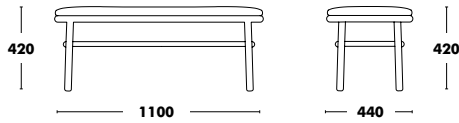

Bench Wood Lana

DESIGNED BY YONOH STUDIO

Frame	Seat	RRP
STAINED BEECH	A TYPE FABRIC	934 €
	B TYPE FABRIC	952 €
	C TYPE FABRIC	982 €
	K TYPE FABRIC	1.021 €
	D TYPE FABRIC	1.055 €
	L TYPE FABRIC	1.161 €
	COM FABRIC	934 €

WEIGHT 7kg
VOL. 0,29m³

COM: 90cm