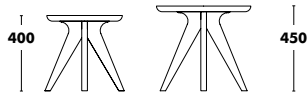

Ondarreeta recommends Nude Stained Beech frame.

Accessories

 OPTION FELT GLIDES
+10 €

 **WEIGHT 5,7kg**
VOL. 0,34m³

COM: 80cm

Low Table Mikado

DESIGNED BY NADIA ARRATIBEL

Dimensions	Frame	Table top	RRP
ø400	STAINED BEECH + BIRCH PLYWOOD	STAINED BEECH + BIRCH PLYWOOD	465 €
		LACQUERED BEECH	445 €
		LAMINATE + BIRCH PLYWOOD	487 €
ø500	STAINED BEECH + BIRCH PLYWOOD	STAINED BEECH + BIRCH PLYWOOD	481 €
		LACQUERED BEECH	453 €
		LAMINATE + BIRCH PLYWOOD	506 €
ø600	STAINED BEECH + BIRCH PLYWOOD	STAINED BEECH + BIRCH PLYWOOD	500 €
		LACQUERED BEECH	460 €
		LAMINATE + BIRCH PLYWOOD	522 €