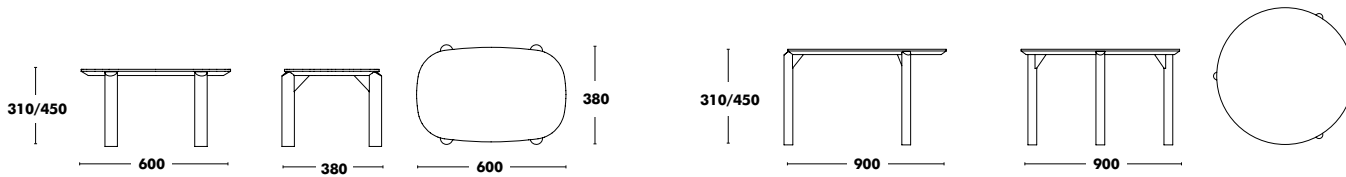

Low Table Juno

↑
Back to index

DESIGNED BY MADE STUDIO

Height	Dimensions	Structure	Table top	RRP
310	600x380	STAINED OAK	STAINED OAK + MDF PLAIN LAMINATE + MDF FENIX + MDF	574 € 596 € 612 €
310/450	800x380	STAINED OAK	STAINED OAK + MDF PLAIN LAMINATE + MDF FENIX + MDF	579 € 613 € 628 €
310/450	940x380	STAINED OAK	STAINED OAK + MDF PLAIN LAMINATE + MDF FENIX + MDF	609 € 634 € 657 €
310/450	1200x600	STAINED OAK	STAINED OAK + MDF PLAIN LAMINATE + MDF FENIX + MDF	657 € 685 € 720 €
310/450	ø600 (3 LEGS)	STAINED OAK	STAINED OAK + MDF PLAIN LAMINATE + MDF FENIX + MDF	514 € 576 € 594 €
310/450	ø800 (3 LEGS)	STAINED OAK	STAINED OAK + MDF PLAIN LAMINATE + MDF FENIX + MDF	599 € 697 € 744 €
310/450	ø1000	STAINED OAK	STAINED OAK + MDF PLAIN LAMINATE + MDF FENIX + MDF	775 € 829 € 876 €

Colour options for fittings: black, linen and season colour epoxies, for the current price list, brique.
Plain laminate: white, silk, anthracite grey and black

WEIGHT 600x380 (6kg) / 800x380 (7kg) / 940x380 (9kg) / 1200x600 (10kg) / ø600 (6kg) ø800 (10kg) / ø1000 (15kg)