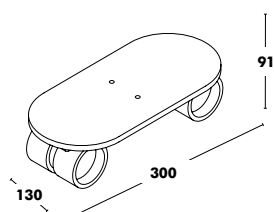

Shelf Ola

Dimensions	Frame	RRP
450x258x105	COLOUR EPOXY	43 €

Box / Planter

Dimensions	Frame	RRP
450x258x105	COLOUR EPOXY	138 €

Castors Ola

Dimensions	Frame	RRP
300x85x130	COLOUR EPOXY	152 €

Hooks included with all the accessories that require them.
A room divider order will be required to purchase this accessories.