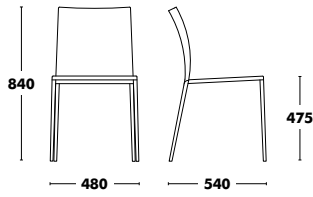

Chair Moka

DESIGNED BY ONDARRETA TEAM

Frame	Seat & Back	RRP
COLOUR EPOXY	A TYPE FABRIC	254 €
	B TYPE FABRIC	273 €
	C TYPE FABRIC	306 €
	K TYPE FABRIC	343 €
	D TYPE FABRIC	374 €
	L TYPE FABRIC	402 €
	COM FABRIC	254 €

WEIGHT 6,50kg
VOL. 0,29m³

COM: 100cm
STACKABILITY: 5 UNITS