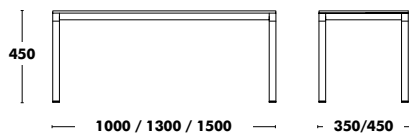

SHELF DRY (MODULE 3)

SHELF DRY (MODULE 4)

SHELF DRY (MODULE 5)

SHELF DRY (MODULE 6)

Bench Dry

DESIGNED BY ONDARRETA TEAM

Dimensions	Frame	Seat	RRP
1000x350	COLOUR EPOXY	LAMINATE	512 €
		LAMINATE + BIRCH PLYWOOD	592 €
		STAINED BEECH	571 €
		STAINED OAK	598 €
		A TYPE FABRIC	572 €
		B TYPE FABRIC	583 €
		C TYPE FABRIC	604 €
		K TYPE FABRIC	627 €
		D TYPE FABRIC	646 €
		COM FABRIC	572 €
1000x450	COLOUR EPOXY	LAMINATE	518 €
		LAMINATE + BIRCH PLYWOOD	630 €
		STAINED BEECH	584 €
		STAINED OAK	618 €
		A TYPE FABRIC	582 €
		B TYPE FABRIC	595 €
		C TYPE FABRIC	619 €
		K TYPE FABRIC	647 €
		D TYPE FABRIC	668 €
		COM FABRIC	582 €
1300X350	COLOUR EPOXY	LAMINATE	547 €
		LAMINATE + BIRCH PLYWOOD	626 €
		STAINED BEECH	588 €
		STAINED OAK	615 €
		A TYPE FABRIC	598 €
		B TYPE FABRIC	610 €
		C TYPE FABRIC	632 €
		K TYPE FABRIC	657 €
		D TYPE FABRIC	678 €
		COM FABRIC	598 €
1300X450	COLOUR EPOXY	LAMINATE	557 €
		LAMINATE + BIRCH PLYWOOD	656 €
		STAINED BEECH	602 €
		STAINED OAK	634 €
		A TYPE FABRIC	608 €
		B TYPE FABRIC	622 €
		C TYPE FABRIC	648 €
		K TYPE FABRIC	677 €
		D TYPE FABRIC	700 €
		COM FABRIC	608 €
1500X350	COLOUR EPOXY	LAMINATE	585 €
		LAMINATE + BIRCH PLYWOOD	694 €
		STAINED BEECH	643 €
		STAINED OAK	687 €
		A TYPE FABRIC	654 €
		B TYPE FABRIC	685 €
		C TYPE FABRIC	736 €
		K TYPE FABRIC	797 €
		D TYPE FABRIC	846 €
		COM FABRIC	654 €