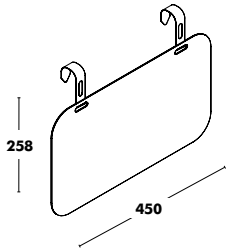

Accessories Ola

↑
Back to index

Board Ola

Dimensions	Frame	RRP
450x258x2	COLOUR EPOXY	36 €