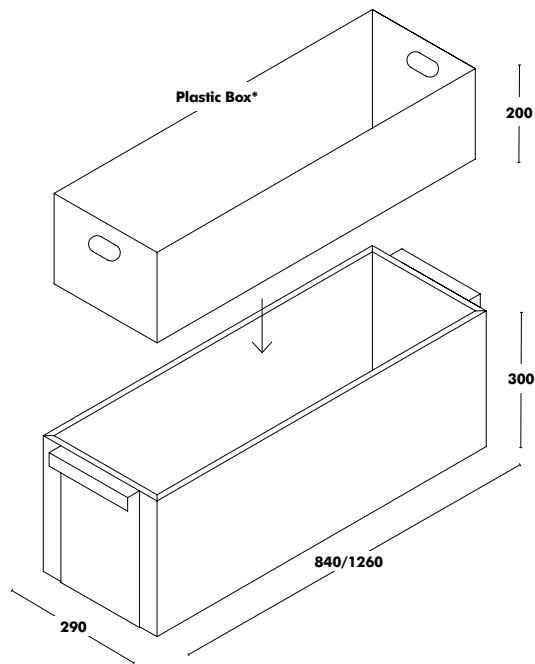

Planter

Depth	Dimensions	Frame	Planter	RRP
350	A - 900x350	COLOUR EPOXY	NUDE STAINED BEECH	290 €
	B - 1320x350	COLOUR EPOXY	NUDE STAINED BEECH	379 €

*Plastic Waterproof Container: 306 € (900x350) / 334 € (1320x350)