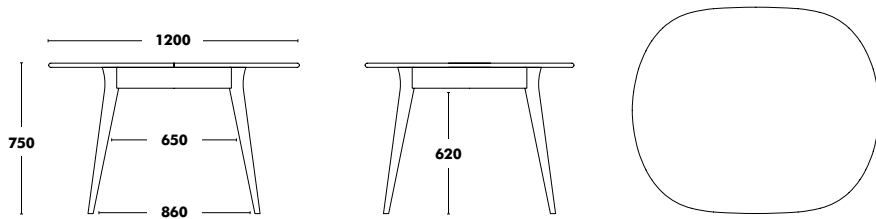

Increase height 45: +28 €

Ondarreta recommends Nude Stained Beech Frame.

HEIGHT 400/450mm

WEIGHT ø400 (4,3kg) / ø500 (4,5kg) / ø600 (4,7kg)

Table Mikado

DESIGNED BY NADIA ARRATIBEL

Dimensions	Frame	Table top	RRP
ø1200x1000	STAINED BEECH + BIRCH PLYWOOD	STAINED BEECH + BIRCH PLYWOOD	948 €
		LAMINATE + BIRCH PLYWOOD	936 €
		FÉNIX + BIRCH PLYWOOD	1.006 €
ø1400x1200	STAINED BEECH + BIRCH PLYWOOD	STAINED BEECH + BIRCH PLYWOOD	1.174 €
		LAMINATE + BIRCH PLYWOOD	1.137 €
		FÉNIX + BIRCH PLYWOOD	1.207 €