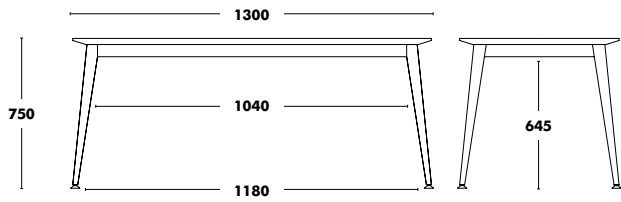

Table Don

DESIGNED BY NADIA ARRATIBEL

Dimensions	Frame	Table top	RRP
1300x900	COLOUR EPOXY	STAINED BEECH + MDF	1.006 €
		STAINED OAK + MDF	1.042 €
		LAMINATE + BIRCH PLYWOOD	1.185 €
		FENIX + BIRCH PLYWOOD	1.267 €
1500x900	COLOUR EPOXY	STAINED BEECH + MDF	1.020 €
		STAINED OAK + MDF	1.055 €
		LAMINATE + BIRCH PLYWOOD	1.266 €
		FENIX + BIRCH PLYWOOD	1.365 €
1800x1000	COLOUR EPOXY	STAINED BEECH + MDF	1.507 €
		STAINED OAK + MDF	1.496 €
		LAMINATE + BIRCH PLYWOOD	1.850 €
		FENIX + BIRCH PLYWOOD	1.926 €
2000x1000	COLOUR EPOXY	STAINED BEECH + MDF	1.563 €
		STAINED OAK + MDF	1.633 €
		LAMINATE + BIRCH PLYWOOD	1.868 €
		FENIX + BIRCH PLYWOOD	2.007 €

HEIGHT 750mm

WEIGHT 1300x900 (**56kg**) / 1500x900 (**63kg**) / 1800x1000 (**73kg**) / 2000x1000 (**82kg**)