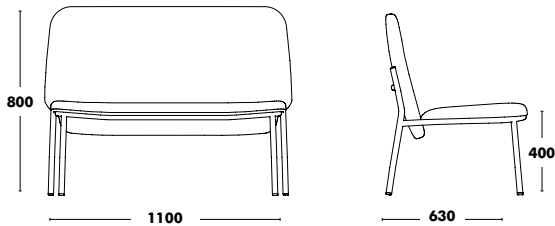

Sofa Steel High Back Lana

DESIGNED BY YONOH STUDIO

Frame	Seat	Back	RRP
COLOUR EPOXY	A TYPE FABRIC	A TYPE FABRIC	1.049 €
	B TYPE FABRIC	B TYPE FABRIC	1.092 €
	C TYPE FABRIC	C TYPE FABRIC	1.170 €
	K TYPE FABRIC	K TYPE FABRIC	1.269 €
	D TYPE FABRIC	D TYPE FABRIC	1.357 €
	L TYPE FABRIC	L TYPE FABRIC	1.623 €
	COM FABRIC	COM FABRIC	1.049 €

WEIGHT 14,7kg
VOL. 0,64m³

COM: 230cm