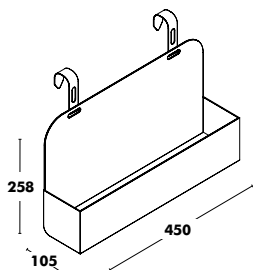

Box / Planter

Dimensions	Frame	RRP
450x258x105	COLOUR EPOXY	138 €