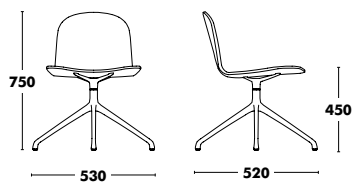

To stack a Bob XL Sled chair, it is necessary to use the stacking piece.

Accessories

 LINKING PIECE
+12 €

 TROLLEY
+490 €

 STACKING PIECE
+15 €

 OPTION FELT GLIDES
+14 €

  **WEIGHT 6,80kg**
VOL. 0,45m³

COM: 100cm
STACKABILITY: 12 UNITS

Sled Armchair Bob XL

DESIGNED BY NADIA ARRATIBEL

Frame	Seat, back & armrests	RRP
COLOUR EPOXY	A TYPE FABRIC	530 €
	B TYPE FABRIC	558 €
	C TYPE FABRIC	608 €
	K TYPE FABRIC	671 €
	D TYPE FABRIC	726 €
	L TYPE FABRIC	781 €
	COM FABRIC	530 €

Complete

Accessories

 LINKING PIECE +12 €	 OPTION FELT GLIDES +14 €
--	---

 WEIGHT 8,30kg	COM: 160cm
VOL. 0,34m³	

Swivel Chair Bob XL

DESIGNED BY NADIA ARRATIBEL

Frame	Seat & back	RRP
SILK OR BLACK EPOXY	STAINED BEECH	484 €
	LACQUERED BEECH	488 €
	A TYPE FABRIC	554 €
	B TYPE FABRIC	572 €
	C TYPE FABRIC	603 €
	K TYPE FABRIC	642 €
	D TYPE FABRIC	677 €
	L TYPE FABRIC	696 €
	COM FABRIC	554 €