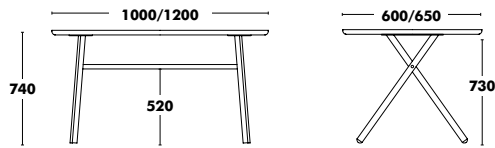

COM Seat pad: 55cm
COL Seat pad: 0,35m²

Adjustable Swivel Chair with castors Bai

DESIGNED BY ANDER LIZASO

Frame	Seat & back	Seat	RRP
SILK OR BLACK EPOXY	POLYPROPYLENE		521 €
	POLYPROPYLENE	A TYPE FABRIC	602 €
		B TYPE FABRIC	616 €
		C TYPE FABRIC	638 €
		K TYPE FABRIC	662 €
		D TYPE FABRIC	682 €
		L TYPE FABRIC	689 €
		COM FABRIC*	602 €
		COL FABRIC*	611 €
	POLYPROPYLENE + A TYPE FABRIC		715 €
	POLYPROPYLENE + B TYPE FABRIC - VELVETY, OUTDOOR & MOBY NOT AVAILABLE		733 €
Combi	POLYPROPYLENE + C TYPE FABRIC		766 €
	POLYPROPYLENE + K TYPE FABRIC		803 €
	POLYPROPYLENE + D TYPE FABRIC		833 €
	A TYPE FABRIC		743 €
	B TYPE FABRIC		775 €
Complete	C TYPE FABRIC		828 €
	K TYPE FABRIC		890 €
	D TYPE FABRIC		940 €
	L TYPE FABRIC		1.127 €

COM Seat pad: 55cm
COL Seat pad: 0,35m²

Steel Desk Bai

DESIGNED BY ANDER LIZASO

Dimensions	Frame	Table top	RRP
1000x600	COLOUR EPOXY	LAMINATE + BIRCH PLYWOOD	934 €
		FENIX + BIRCH PLYWOOD	975 €
		PORCELAIN + BIRCH PLYWOOD	1.071 €
1200x650	COLOUR EPOXY	LAMINATE + BIRCH PLYWOOD	965 €
		FENIX + BIRCH PLYWOOD	1.087 €
		PORCELAIN + BIRCH PLYWOOD	1.328 €