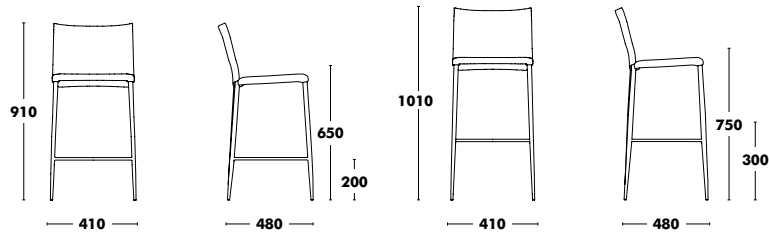

Stool H65 & H75 Moka

↑
Back to index

DESIGNED BY ONDARRETA TEAM

Frame	Seat & Back	RRP H65	RRP H75
COLOUR EPOXY	A TYPE FABRIC	372 €	378 €
	B TYPE FABRIC	388 €	394 €
	C TYPE FABRIC	420 €	426 €
	K TYPE FABRIC	455 €	461 €
	D TYPE FABRIC	483 €	489 €
	L TYPE FABRIC	517 €	523 €
	COM FABRIC	372 €	378 €

Footrest in Stainless Steel.

WEIGHT 65 (6,4kg) / 75 (6,6kg)
VOL. 0,29m³

COM: 90cm