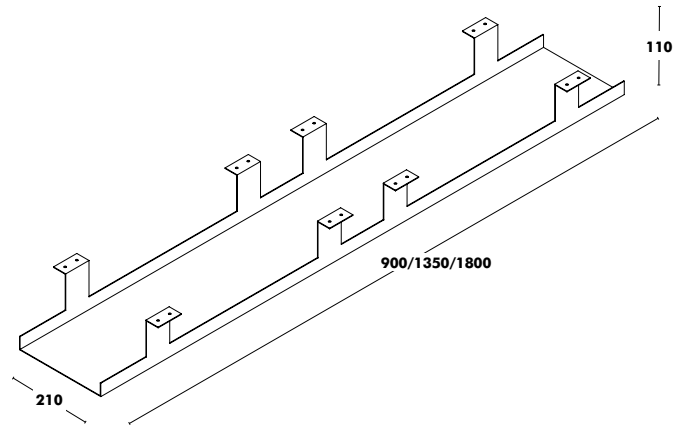

Vertical cable tidy (Black/White)

RRP

65 €

Central Cable Guide Tray (Colour Epoxy)

RRP

118 €

900

121 €

1350

130 €

1800

↑
Back to index