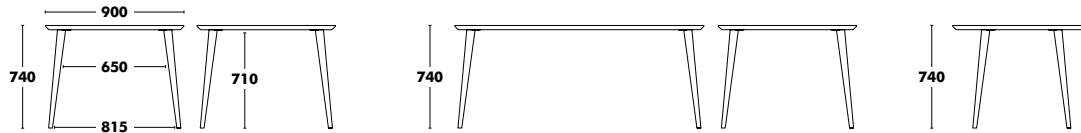

Table Bob

DESIGNED BY NADIA ARRATIBEL

↑
Back to index

Dimensions	Frame	Table top	RRP
900x900	STAINED BEECH	LAMINATE + BIRCH PLYWOOD	788 €
		FENIX + BIRCH PLYWOOD	860 €
		STAINED BEECH	914 €
		PORCELAIN + BIRCH PLYWOOD	1.099 €
	STAINED OAK	LAMINATE + BIRCH PLYWOOD	905 €
		FENIX + BIRCH PLYWOOD	965 €
		STAINED OAK	1.109 €
		PORCELAIN + BIRCH PLYWOOD	1.194 €
1000x1000	STAINED BEECH	LAMINATE + BIRCH PLYWOOD	967 €
		FENIX + BIRCH PLYWOOD	1.039 €
		STAINED BEECH	948 €
		PORCELAIN + BIRCH PLYWOOD	1.141 €
	STAINED OAK	LAMINATE + BIRCH PLYWOOD	1.085 €
		FENIX + BIRCH PLYWOOD	1.157 €
		STAINED OAK	1.188 €
		PORCELAIN + BIRCH PLYWOOD	1.240 €
1200x1200	STAINED BEECH	LAMINATE + BIRCH PLYWOOD	1.094 €
		FENIX + BIRCH PLYWOOD	1.165 €
		STAINED BEECH	1.108 €
		PORCELAIN + BIRCH PLYWOOD	1.495 €
	STAINED OAK	LAMINATE + BIRCH PLYWOOD	1.211 €
		FENIX + BIRCH PLYWOOD	1.282 €
		STAINED OAK	1.361 €
		PORCELAIN + BIRCH PLYWOOD	1.586 €
1200x800	STAINED BEECH	LAMINATE + BIRCH PLYWOOD	878 €
		FENIX + BIRCH PLYWOOD	949 €
		STAINED BEECH	922 €
		PORCELAIN + BIRCH PLYWOOD	1.163 €
	STAINED OAK	LAMINATE + BIRCH PLYWOOD	995 €
		FENIX + BIRCH PLYWOOD	1.066 €
		STAINED OAK	1.123 €
		PORCELAIN + BIRCH PLYWOOD	1.260 €
1400x800	STAINED BEECH	LAMINATE + BIRCH PLYWOOD	989 €
		FENIX + BIRCH PLYWOOD	1.060 €
		STAINED BEECH	977 €
		PORCELAIN + BIRCH PLYWOOD	1.296 €
	STAINED OAK	LAMINATE + BIRCH PLYWOOD	1.108 €
		FENIX + BIRCH PLYWOOD	1.180 €
		STAINED OAK	1.195 €
		PORCELAIN + BIRCH PLYWOOD	1.391 €
1600x900	STAINED BEECH	LAMINATE + BIRCH PLYWOOD	1.099 €
		FENIX + BIRCH PLYWOOD	1.188 €
		STAINED BEECH	1.247 €
		PORCELAIN + BIRCH PLYWOOD	1.587 €
	STAINED OAK	LAMINATE + BIRCH PLYWOOD	1.216 €
		FENIX + BIRCH PLYWOOD	1.305 €
		STAINED OAK	1.434 €
		PORCELAIN + BIRCH PLYWOOD	1.713 €
1800x900	STAINED BEECH	LAMINATE + BIRCH PLYWOOD	1.165 €
		FENIX + BIRCH PLYWOOD	1.302 €
		STAINED BEECH	1.334 €
		PORCELAIN + BIRCH PLYWOOD	1.795 €
	STAINED OAK	LAMINATE + BIRCH PLYWOOD	1.282 €
		FENIX + BIRCH PLYWOOD	1.426 €
		STAINED OAK	1.508 €
		PORCELAIN + BIRCH PLYWOOD	1.920 €