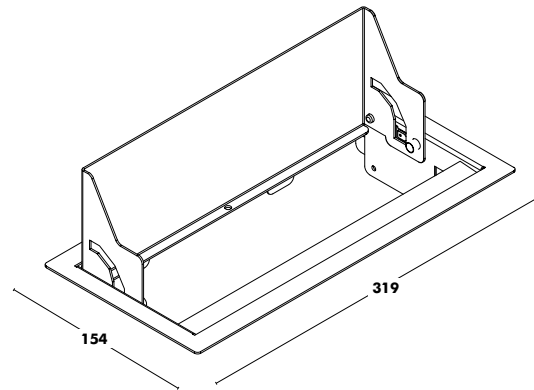

Accessories Bob

↑
Back to index

Access Hole

RRP
70 €

Top Access (Black/White)

RRP
137 €

Position depends on the table dimensions.

Top Access + Standard Power Data (Black/White)

INCLUDES POWER SUPPLY CONNECT: 3 SCHUKOS + 2 RJ45

RRP
254 €

Top Access + Plus Power Data (Black/White)

INCLUDES POWER SUPPLY CONNECT:
3 SCHUKOS + USB CHARGING MODULE A + C + RJ45 + 1 HDMI

RRP
380 €