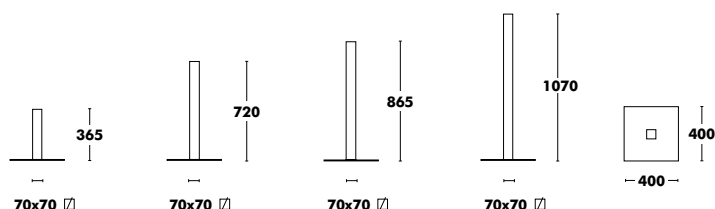

Pedestal Lac

DESIGNED BY ONDARRETA TEAM

Base	Base Dimensions	Height	Column	RRP
COLOUR EPOXY	400x400x8	370	COLOUR EPOXY	227 €
		720		227 €
		870		233 €
		1070		239 €

Maximum Table top dimensions: For H40 900x900 or Ø 1150. For H75 800x800 or Ø 1050. For H90 700x700 or Ø 950.
Unit prices for pedestals that include a tabletop. For orders of less than 5 units of pedestals without a tabletop, there is an additional charge of €40 per pedestal.

WEIGHT 370 (15,4kg) / 720 (16,9kg) / 870 (17,6kg) / 1070 (18,9kg)