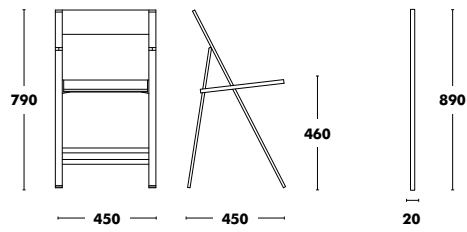

Ondarreta does not recommend lacquered seat.

WEIGHT (3,1kg)
VOL. 45 (1) (0,17m³) 45 (2) (0,22m³) / 45 (1)

COM: 45cm
STACKABILITY (45): 5 UNITS

Stool H64 & H74 Chico

DESIGNED BY ONDARRETA TEAM

Height	Frame	Seat	RRP H64	RRP H74
64 & 74	COLOUR EPOXY	STAINED BEECH	271 €	277 €
		LACQUERED BEECH	274 €	280 €
		LAMINATE	278 €	284 €
		LAMINATE + BIRCH PLYWOOD	296 €	302 €
		A TYPE FABRIC	278 €	284 €
		B TYPE FABRIC	283 €	289 €
		C TYPE FABRIC	293 €	299 €
		K TYPE FABRIC	302 €	308 €
		D TYPE FABRIC	309 €	315 €
		COM FABRIC	278 €	284 €

Ondarreta does not recommend lacquered seat.

WEIGHT 65 (4,5kg) / 75 (5,4kg)
VOL. 0,22m³ / 64 (0,17m³) / 74 (0,17m³)

Clip

DESIGNED BY ONDARRETA TEAM

↑
Back to index

CHAIR CLIP

Folding Chair Clip

DESIGNED BY ONDARRETA TEAM