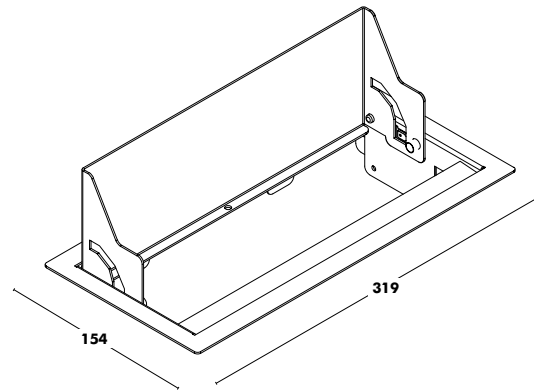

Accessories Dry

↑
Back to index

Access Hole

RRP
70 €

Top Access (Black/White)

RRP
137 €

Position depends on the table dimensions.

Top Access + Standard Power Data (Black/White)