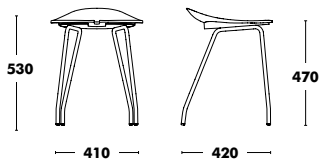

RRP

442 €

Cushion Option: B Type Fabric – Outdoor: : 71 €
White epoxy +25€

WEIGHT 8,10kg
VOL. 0,45m³

STACKABILITY: 4 UNITS

Stool H65 & H75 Alo Outdoor

DESIGNED BY GABRIEL TEIXIDÓ

Frame & Seat

DESIGNED BY PASCUAL SALVADOR

STOOL H47 ANT

STOOL H68 ANT

STOOL H79 ANT

Stool H47 Ant

Back to index ↑

DESIGNED BY PASCUAL SALVADOR

Height	Frame	Seat	RRP
47	COLOUR EPOXY	POLYPROPYLENE	165 €

Accessories

 OPTION FELT GLIDES
+14 €

WEIGHT 47 (3,9kg)
VOL. 47 (2) (0,22m³) 47 (1) (0,17m³)

Stool H68 & H79 Ant

DESIGNED BY PASCUAL SALVADOR

Height	Frame	Seat	RRP H68	RRP H79
68 & 79	COLOUR EPOXY	POLYPROPYLENE	240 €	246 €

Accessories

 OPTION FELT GLIDES
+14 €

WEIGHT 68 (4,1kg) / 79 (4,4kg)
VOL. 68 (0,17m³) / 79 (0,17m³)

Stool Ant Outdoor ☀

Height	Frame	Seat	RRP H68	RRP H79
68 & 79	COLOUR EPOXY	POLYPROPYLENE	249 €	255 €

POIDS 68 (4,1kg) / 79 (4,4kg)
VOL. 68 (0,17m³) / 79 (0,17m³)