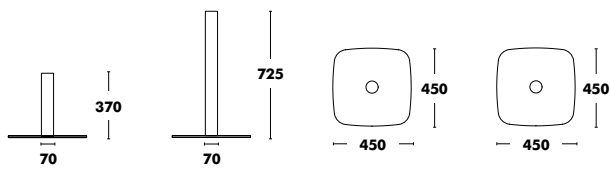

PEDESTAL LOGO

Pedestal Bat

DESIGNED BY ONDARRETA TEAM

Base	Base Dimensions	Height	Column	RRP
COLOUR EPOXY	450x450x10	365	COLOUR EPOXY	280 €
		720		293 €
		870		303 €
		1070		303 €

Maximum Table top dimensions: For H40 1100x1100 or Ø 1250. For H75 1000x1000 or Ø 1150.
Unit prices for pedestals that include a tabletop. For orders of less than 5 units of pedestals without a tabletop, there is an additional charge of €40 per pedestal.