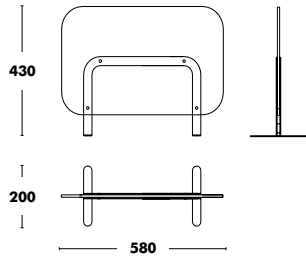

Divider Espai S 580

DESIGNED BY XIMO ROCA

Dimensions	Structure	Panel	RRP
ESPAI S 580 - 580x200x430	COLOUR EPOXY	FELT - LIGHT GREY OR DARK GREY	283 €