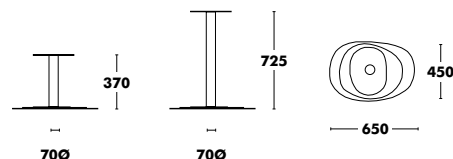

Pedestal Trio

DESIGNED BY ONDARRETA TEAM

Base	Base Dimensions	Height	Column	RRP
COLOUR EPOXY	650x450x10	375	COLOUR EPOXY	302 €
		725		302 €

Maximum Table top dimensions: For H40 1050x1050 or Ø 1200. For H75 950x950 or Ø 1100.
Unit prices for pedestals that include a tabletop. For orders of less than 5 units of pedestals without a tabletop, there is an additional charge of €40 per pedestal.

WEIGHT 375 (23kg) / 725 (24,5kg)