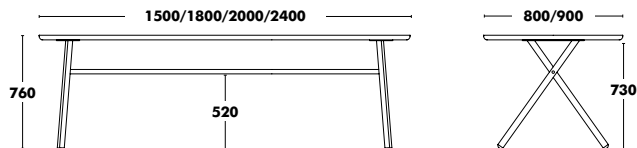

COM Seat pad: 55cm
COL Seat pad: 0,35m²

Steel Desk Bai

DESIGNED BY ANDER LIZASO

Dimensions	Frame	Table top	RRP
1000x600	COLOUR EPOXY	LAMINATE + BIRCH PLYWOOD	934 €
		FENIX + BIRCH PLYWOOD	975 €
		PORCELAIN + BIRCH PLYWOOD	1.071 €
1200x650	COLOUR EPOXY	LAMINATE + BIRCH PLYWOOD	965 €
		FENIX + BIRCH PLYWOOD	1.087 €
		PORCELAIN + BIRCH PLYWOOD	1.328 €

HEIGHT 750mm

WEIGHT 1000X600 (23kg) / 1200X650 (27kg)

VOL. 0,41m³

Steel Table Bai

DESIGNED BY ANDER LIZASO

Dimensions	Frame	Table top	RRP
1500x800	COLOUR EPOXY	LAMINATE + BIRCH PLYWOOD	1.393 €
		FENIX + BIRCH PLYWOOD	1.457 €
		PORCELAIN + BIRCH PLYWOOD	1.614 €
1800x800	COLOUR EPOXY	LAMINATE + BIRCH PLYWOOD	1.451 €
		FENIX + BIRCH PLYWOOD	1.607 €
		PORCELAIN + BIRCH PLYWOOD	1.941 €
1800x900	COLOUR EPOXY	LAMINATE + BIRCH PLYWOOD	1.447 €
		FENIX + BIRCH PLYWOOD	1.618 €
		PORCELAIN + BIRCH PLYWOOD	1.979 €
2000x800	COLOUR EPOXY	LAMINATE + BIRCH PLYWOOD	1.504 €
		FENIX + BIRCH PLYWOOD	1.669 €
		PORCELAIN + BIRCH PLYWOOD	2.079 €
2000x900	COLOUR EPOXY	LAMINATE + BIRCH PLYWOOD	1.527 €
		FENIX + BIRCH PLYWOOD	1.683 €
		PORCELAIN + BIRCH PLYWOOD	2.114 €
2200x900	COLOUR EPOXY	LAMINATE + BIRCH PLYWOOD	1.773 €
		FENIX + BIRCH PLYWOOD	1.926 €
		PORCELAIN + BIRCH PLYWOOD	2.166 €
2400x900	COLOUR EPOXY	LAMINATE + BIRCH PLYWOOD	1.827 €
		FENIX + BIRCH PLYWOOD	1.944 €
		PORCELAIN + BIRCH PLYWOOD	2.659 €