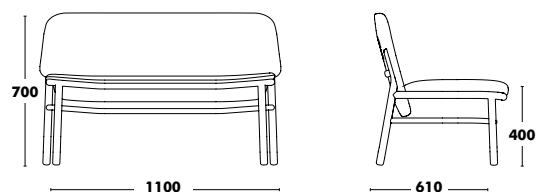

Sofa Wood Low Back Lana

DESIGNED BY YONOH STUDIO

Frame	Seat	Back	RRP
STAINED BEECH	A TYPE FABRIC	A TYPE FABRIC	1.411 €
	B TYPE FABRIC	B TYPE FABRIC	1.450 €
	C TYPE FABRIC	C TYPE FABRIC	1.517 €
	K TYPE FABRIC	K TYPE FABRIC	1.604 €
	D TYPE FABRIC	D TYPE FABRIC	1.679 €
	L TYPE FABRIC	L TYPE FABRIC	1.910 €
	COM FABRIC	COM FABRIC	1.411 €

WEIGHT 16,80kg
VOL. 0,64m³

COM: 200cm