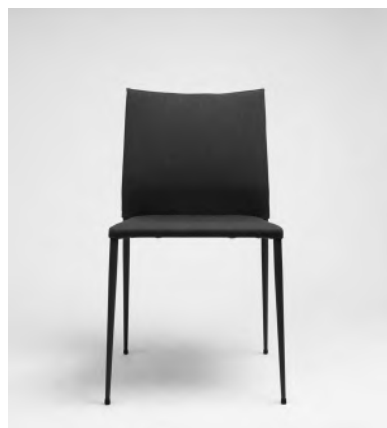

Moka

DESIGNED BY ONDARRETA TEAM

↑
Back to index

CHAIR MOKA