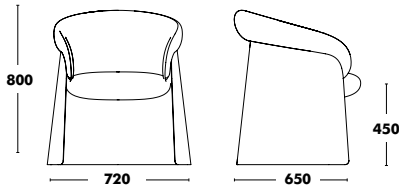

Removable cover.

Find information on how to proceed with COM for this collection on page 98, at the end of Ginger seats section.

Accessories

 OPTION FELT GLIDES
+14 €

 **WEIGHT 17kg**
VOL. 0,47m³

Chair Ginger Wood