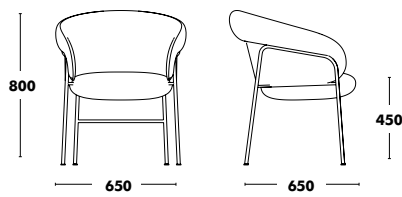

GINGER LOUNGE WOOD

GINGER LOUNGE SLED

GINGER LOW TABLE

GINGER TABLE H75

Chair Ginger

DESIGNED BY SEBASTIAN HERKNER

Structure	Seat & Back	RRP
COLOUR EPOXY	A TYPE FABRIC	766 €
	B TYPE FABRIC - BLISS OUTDOOR NOT AVAILABLE	806 €
	C TYPE FABRIC	875 €
	K TYPE FABRIC	963 €
	D TYPE FABRIC	1.041 €
	L TYPE FABRIC	1.452 €