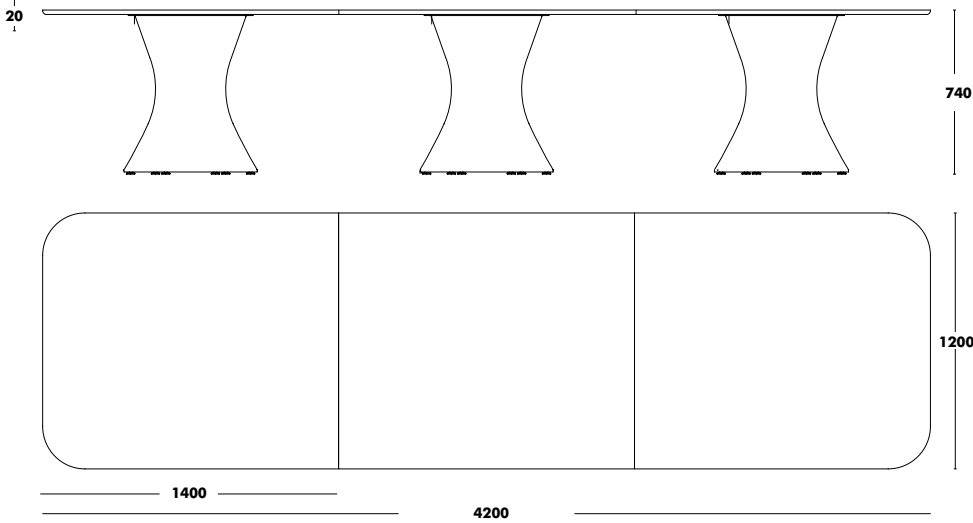

Table Sako XL Multiple

↑
Back to index

DESIGNED BY AGV ESTUDIO

Structure	Dimensions	Upholstery	Table Top	RRP
COLOUR EPOXY	MODULES OF 1400x1200	UPHOLSTERY TYPE B (CONTOUR, MOBY & MOSS)	EACH EXTRA MODULE - STAINED OAK + MDF	1.930 €
			EACH EXTRA MODULE - LAMINATE + BIRCH PLYWOOD	1.853 €
			EACH EXTRA MODULE - FENIX + BIRCH PLYWOOD	2.033 €

Continuity of grain cannot be guaranteed. Slight variation of shade might happen.
Electrification available.
Packaging for the structure + upholstery in flat pack format.
Cover replacement 320€ or 335€ when the table has electrification, per base.