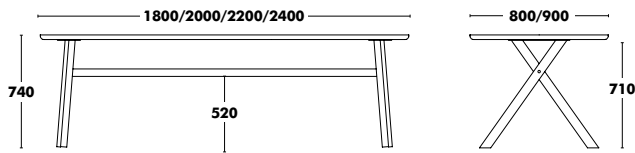

Wood Table Bai

DESIGNED BY ANDER LIZASO

Dimensions	Frame	Table top	Bar	RRP
1800x900	STAINED BEECH	LAMINATE + BIRCH PLYWOOD	EPOXY*	1.691 €
		FENIX + BIRCH PLYWOOD	EPOXY*	1.785 €
		STAINED BEECH	EPOXY*	1.870 €
		PORCELAIN + BIRCH PLYWOOD	EPOXY*	2.196 €
	STAINED OAK	LAMINATE + BIRCH PLYWOOD	EPOXY*	1.739 €
		FENIX + BIRCH PLYWOOD	EPOXY*	1.833 €
		STAINED OAK	EPOXY*	2.012 €
		PORCELAIN + BIRCH PLYWOOD	EPOXY*	2.218 €
2000x800	STAINED BEECH	LAMINATE + BIRCH PLYWOOD	EPOXY*	1.703 €
		FENIX + BIRCH PLYWOOD	EPOXY*	1.868 €
		STAINED BEECH	EPOXY*	1.931 €
		PORCELAIN + BIRCH PLYWOOD	EPOXY*	2.243 €
	STAINED OAK	LAMINATE + BIRCH PLYWOOD	EPOXY*	1.744 €
		FENIX + BIRCH PLYWOOD	EPOXY*	1.889 €
		STAINED OAK	EPOXY*	2.061 €
		PORCELAIN + BIRCH PLYWOOD	EPOXY*	2.265 €
2000x900	STAINED BEECH	LAMINATE + BIRCH PLYWOOD	EPOXY*	1.878 €
		FENIX + BIRCH PLYWOOD	EPOXY*	1.908 €
		STAINED BEECH	EPOXY*	1.985 €
		PORCELAIN + BIRCH PLYWOOD	EPOXY*	2.243 €
	STAINED OAK	LAMINATE + BIRCH PLYWOOD	EPOXY*	1.925 €
		FENIX + BIRCH PLYWOOD	EPOXY*	1.956 €
		STAINED OAK	EPOXY*	2.134 €
		PORCELAIN + BIRCH PLYWOOD	EPOXY*	2.262 €
2200x900	STAINED BEECH	LAMINATE + BIRCH PLYWOOD	EPOXY*	2.046 €
		FENIX + BIRCH PLYWOOD	EPOXY*	2.199 €
		STAINED BEECH	EPOXY*	2.115 €
		PORCELAIN + BIRCH PLYWOOD	EPOXY*	2.364 €
	STAINED OAK	LAMINATE + BIRCH PLYWOOD	EPOXY*	2.088 €
		FENIX + BIRCH PLYWOOD	EPOXY*	2.222 €
		STAINED OAK	EPOXY*	2.195 €
		PORCELAIN + BIRCH PLYWOOD	EPOXY*	2.384 €
2400x900	STAINED BEECH	LAMINATE + BIRCH PLYWOOD	EPOXY*	2.074 €
		FENIX + BIRCH PLYWOOD	EPOXY*	2.229 €
		STAINED BEECH	EPOXY*	2.281 €
		PORCELAIN + BIRCH PLYWOOD	EPOXY*	2.819 €
	STAINED OAK	LAMINATE + BIRCH PLYWOOD	EPOXY*	2.116 €
		FENIX + BIRCH PLYWOOD	EPOXY*	2.251 €
		STAINED OAK	EPOXY*	2.447 €
		PORCELAIN + BIRCH PLYWOOD	EPOXY*	2.840 €

*Epoxy: white, silk, anthracite or black.
Coarse grain for oak material.

HEIGHT 750mm

WEIGHT 1800x900 (46Kg) / 2000x800 (49Kg) / 2000x900 (50Kg) / 2200x900 (54Kg) / 2400x900 (58Kg)