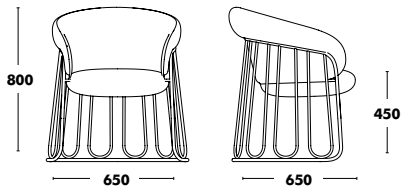

Chair Ginger Sled

↑
Back to index

DESIGNED BY SEBASTIAN HERKNER

Structure	Seat & Back	RRP
COLOUR EPOXY	A TYPE FABRIC	1.065 €
	B TYPE FABRIC - BLISS OUTDOOR NOT AVAILABLE	1.102 €
	C TYPE FABRIC	1.169 €
	K TYPE FABRIC	1.250 €
	D TYPE FABRIC	1.323 €
	L TYPE FABRIC	1.730 €

Removable cover.

Find information on how to proceed with COM for this collection on page 98, at the end of Ginger seats section.

Accessories

OPTION FELT GLIDES
+14 €

WEIGHT 13kg
VOL. 0,41m³