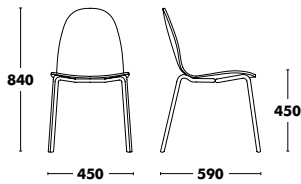

130 €

1800

↑
Back to index

Bob

DESIGNED BY NADIA ARRATIBEL

↑
Back to index

STEEL CHAIR BOB

WOOD CHAIR BOB

STOOL H65 BOB

STOOL H75 BOB

LOW TABLE BOB

TABLE BOB

HIGH TABLE BOB

Steel Chair Bob

DESIGNED BY NADIA ARRATIBEL

Frame	Seat & back	RRP	
COLOUR EPOXY	STAINED BEECH	222 €	
	LACQUERED BEECH	227 €	
	STAINED OAK	241 €	
	Complete	A TYPE FABRIC	313 €
		B TYPE FABRIC	330 €
		C TYPE FABRIC	357 €
		K TYPE FABRIC	392 €
		D TYPE FABRIC	423 €
		L TYPE FABRIC	447 €
		COM FABRIC	313 €
	Combi	STAINED BEECH + A TYPE FABRIC	354 €
		STAINED BEECH + B TYPE FABRIC	365 €
		STAINED BEECH + C TYPE FABRIC	383 €
		STAINED BEECH + K TYPE FABRIC	407 €
		STAINED BEECH + D TYPE FABRIC	427 €
		STAINED BEECH + L TYPE FABRIC	454 €
		STAINED BEECH + COM FABRIC	354 €
	Combi	LACQUERED BEECH + A TYPE FABRIC	364 €
		LACQUERED BEECH + B TYPE FABRIC	375 €
		LACQUERED BEECH + C TYPE FABRIC	396 €
LACQUERED BEECH + K TYPE FABRIC		419 €	
LACQUERED BEECH + D TYPE FABRIC		439 €	
LACQUERED BEECH + L TYPE FABRIC		466 €	
LACQUERED BEECH + COM FABRIC	364 €		