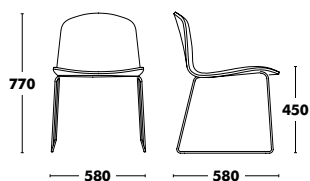

Ondarreta does not recommend lacquered structures or seats.

Accessories

 OPTION FELT GLIDES
+10 €

 **WEIGHT 5,30kg COM: 100cm**
VOL. 0,45m³

Wood Armchair Bob XL

↑
Back to index

DESIGNED BY NADIA ARRATIBEL

Frame	Seat, back & armrests	RRP
STAINED BEECH	A TYPE FABRIC	582 €
	B TYPE FABRIC	603 €
	C TYPE FABRIC	706 €
	Complete K TYPE FABRIC	741 €
	D TYPE FABRIC	788 €
	L TYPE FABRIC	888 €
	COM FABRIC	582 €
LACQUERED BEECH	A TYPE FABRIC	610 €
	B TYPE FABRIC	633 €
	C TYPE FABRIC	740 €
	Complete K TYPE FABRIC	760 €
	D TYPE FABRIC	825 €
	L TYPE FABRIC	931 €
	COM FABRIC	610 €

Accessories

 OPTION FELT GLIDES
+10 €

 **WEIGHT 7,50kg COM: 160cm**
VOL. 0,34m³

Sled Chair Bob XL

DESIGNED BY NADIA ARRATIBEL

Frame	Seat & back	RRP	
COLOUR EPOXY	STAINED BEECH	274 €	
	LACQUERED BEECH	279 €	
	Complete	A TYPE FABRIC	400 €
		B TYPE FABRIC	417 €
		C TYPE FABRIC	448 €
		K TYPE FABRIC	487 €
		D TYPE FABRIC	522 €
		L TYPE FABRIC	542 €
		COM FABRIC	400 €