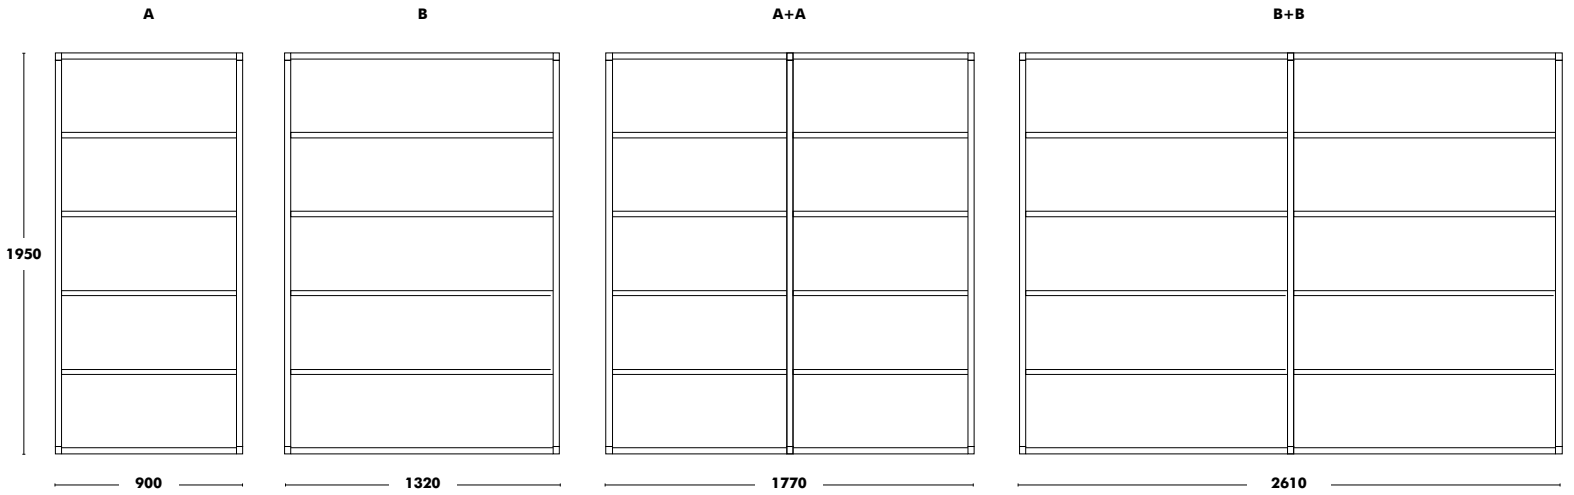

Shelf Dry (Module 5)

Back to index ↑

DESIGNED BY ONDARRETA TEAM

Depth	Dimensions	Frame	Shelves	RRP
350	A - 900x1950	COLOUR EPOXY	COLOUR EPOXY	1.316 €
	B - 1320x1950	COLOUR EPOXY	COLOUR EPOXY	1.443 €
	A + A - 1770x1950	COLOUR EPOXY	COLOUR EPOXY	2.018 €
	B + B - 2610x1950	COLOUR EPOXY	COLOUR EPOXY	2.250 €
500	A - 900x1950	COLOUR EPOXY	COLOUR EPOXY	1.367 €
	B - 1320x1950	COLOUR EPOXY	COLOUR EPOXY	1.539 €
	A + A - 1770x1950	COLOUR EPOXY	COLOUR EPOXY	2.118 €
	B + B - 2610x1950	COLOUR EPOXY	COLOUR EPOXY	2.439 €

Upper and lower shelves included.

Accessories

WALL ANCHOR INCLUDED

WEIGHT A - 900x1950x350 (**38kg**) / B - 1320x1950x350 (**48kg**) / A + A - 1770x1950x350 (**68kg**) / B + B - 2610x1950x350 (**89kg**) / A - 900x1950x500 (**47kg**) / B - 1320x1950x500 (**61kg**) / A + A - 1770x1950x500 (**85kg**) / B + B - 2610x1950x500 (**114kg**)