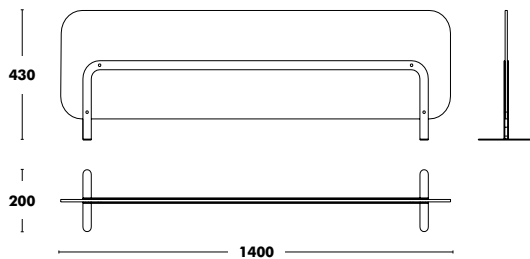

Divider Espai L 1400

DESIGNED BY XIMO ROCA

Dimensions	Structure	Panel	RRP
ESPAI L 1400 - 1400x200x430	COLOUR EPOXY	FELT - LIGHT GREY OR DARK GREY	416 €

Standard base included.

WEIGHT 580 (1,9kg) / 1100 (3kg) / 1400 (3,7kg)
VOL. 580 (0,016m³) / 1100 (0,028m³) / 1400 (0,034m³)