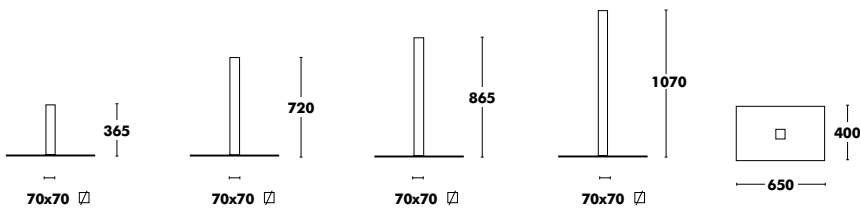

Pedestal Lac R

↑
Back to index

DESIGNED BY ONDARRETA TEAM

Base	Base Dimensions	Height	Column	RRP
COLOUR EPOXY	650x400x8	370	COLOUR EPOXY	270 €
		720		270 €
		870		275 €
		1070		282 €

Maximum Table top dimensions: For H40 1300x900 or Ø 1200. For H75 1200x800 or Ø 1100. For H90 1100x700 or Ø 1000.
Unit prices for pedestals that include a tabletop. For orders of less than 5 units of pedestals without a tabletop, there is an additional charge of €40 per pedestal.

WEIGHT 370 (22,2kg) / 720 (23,3kg) / 870 (23,9kg) / 1070 (25,5kg)