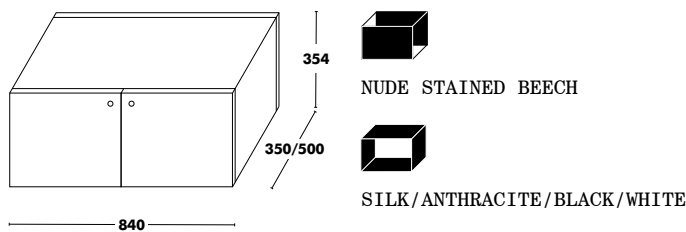

Module Doors A

TWO DOORS