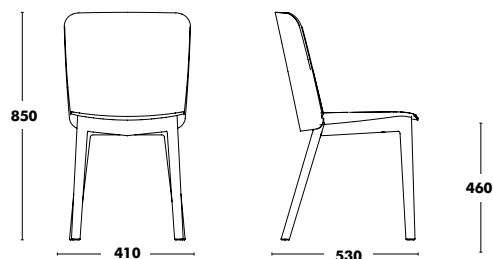

Chair Supra Wood

DESIGNED BY NOTE

Structure	Seat & back	Seat	RRP
STAINED OAK	POLYPROPYLENE RAW		388 €
	POLYPROPYLENE RAW		
		UPHOLSTERY TYPE A	412 €
		UPHOLSTERY TYPE B	415 €
		UPHOLSTERY TYPE C	420 €
	Seat pad	UPHOLSTERY TYPE K	427 €
		UPHOLSTERY TYPE D	433 €
		UPHOLSTERY TYPE L	479 €
		UPHOLSTERY COM*	412 €
	Complete		539 €
		UPHOLSTERY TYPE A	559 €
		UPHOLSTERY TYPE B	594 €
		UPHOLSTERY TYPE C	638 €
		UPHOLSTERY TYPE K	677 €
		UPHOLSTERY TYPE D	683 €
		UPHOLSTERY TYPE L	683 €
		UPHOLSTERY COM*	539 €

Accessories

OPTION FELT GLIDES
+10 €

WEIGHT 8,3kg
VOL. 0,45m³

COM Seat pad: 55cm / COM Complete: 100cm