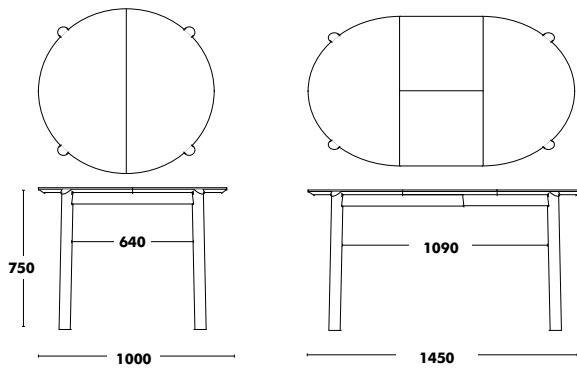

Table Juno Round Extendable

↑
Back to index

DESIGNED BY MADE STUDIO

Dimensions	Extendable to	Structure	Table top	RRP
ø1000	1450x1000	STAINED OAK	STAINED OAK + MDF PLAIN LAMINATE + MDF FENIX + MDF	1.723 € 1.686 € 1.715 €
ø1100	1600x1000	STAINED OAK	STAINED OAK + MDF PLAIN LAMINATE + MDF FENIX + MDF	1.773 € 1.758 € 1.793 €
ø1200	1700x1200	STAINED OAK	STAINED OAK + MDF PLAIN LAMINATE + MDF FENIX + MDF	1.848 € 2.069 € 2.275 €
ø1300	1850x1300	STAINED OAK	STAINED OAK + MDF PLAIN LAMINATE + MDF FENIX + MDF	2.231 € 2.373 € 2.514 €
ø1400	2000x1400	STAINED OAK	STAINED OAK + MDF PLAIN LAMINATE + MDF FENIX + MDF	2.308 € 2.411 € 2.552 €

Colour options for frame: black or linen epoxies.

Plain laminate: white, silk, anthracite grey and black. The extension for plain laminate top tables and Fenix will be in the same colourway.

Extension for oak table top: laquered MDF in linen or black (same colour as frame).

Coarse grain for oak material.

WEIGHT ø1000 (36kg) / ø1100 (41kg) / ø1200 (47kg) / ø1300 (52kg) / ø1400 (60kg)