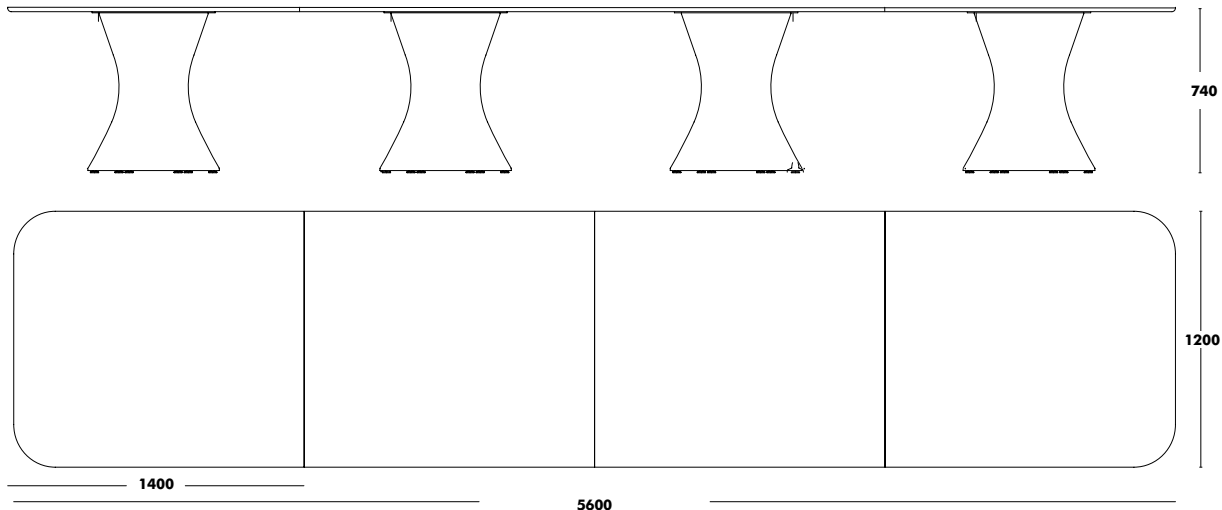

Table Sako XL Multiple

↑
Back to index

DESIGNED BY AGV ESTUDIO

Structure	Dimensions	Upholstery	Table Top	RRP
COLOUR EPOXY	MODULES OF 1400x1200	UPHOLSTERY TYPE B (CONTOUR, MOBY & MOSS)	EACH EXTRA MODULE - STAINED OAK + MDF	1.930 €
			EACH EXTRA MODULE - LAMINATE + BIRCH PLYWOOD	1.853 €
			EACH EXTRA MODULE - FENIX + BIRCH PLYWOOD	2.033 €

Continuity of grain cannot be guaranteed. Slight variation of shade might happen.
Electrification available.
Packaging for the structure + upholstery in flat pack format.
Cover replacement 320€ or 335€ when the table has electrification, per base.