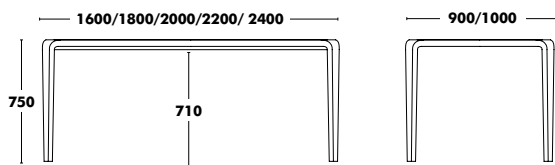

Table Silu

DESIGNED BY BEN VAN BERKEL / UNSTUDIO

Dimensions	Frame & Table top	RRP
1600x900	STAINED OAK	2.484 €
1800x900	STAINED OAK	2.805 €
2000x900	STAINED OAK	2.984 €
2200x900	STAINED OAK	3.238 €
2400x1000	STAINED OAK	3.254 €

Coarse grain for oak material.

HEIGHT 750cm
WEIGHT 1400x800 (36kg) / 1600x900 (44kg) / 1800x900 (50kg) / 2000x900 (54kg) / 2400x1000 (70kg)