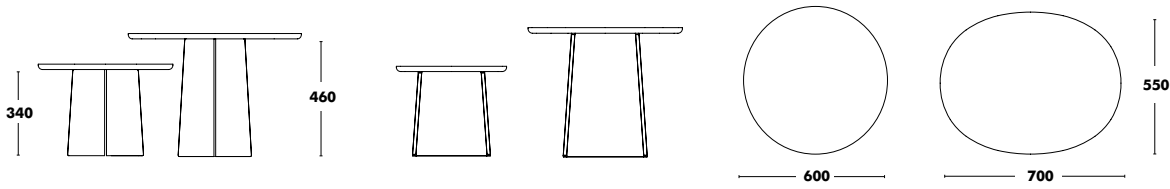

Low Table Ginger

Back to index

DESIGNED BY SEBASTIAN HERKNER

Dimensions	Structure & Table top	RRP
550x450	STAINED OAK	812 €
700x550	STAINED OAK	865 €
1000x600	STAINED OAK	957 €
Ø600	STAINED OAK	829 €
Ø800	STAINED OAK	892 €

HEIGHT 340 o 460

WEIGHT 550x450 (8kg) / 700x550 (9kg) / 1000x600 (14kg) / Ø600 (10kg) / Ø800 (13kg)