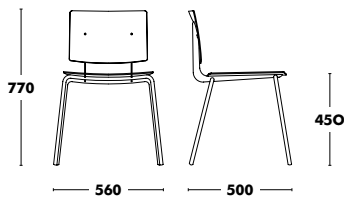

STOOL H75 DON

BENCH DON

TABLE DO

EXTENDABLE TABLE DON

HIGH TABLE DON

Chair Don

DESIGNED BY NADIA ARRATIBEL

Frame	Seat	Back	RRP
COLOUR EPOXY	PHENOLIC RESIN LAMINATE	PHENOLIC RESIN LAMINATE	272 €
	A TYPE FABRIC	A TYPE FABRIC	305 €
	B TYPE FABRIC	B TYPE FABRIC	319 €
	C TYPE FABRIC	C TYPE FABRIC	345 €
	K TYPE FABRIC	K TYPE FABRIC	374 €
	D TYPE FABRIC	D TYPE FABRIC	398 €
	L TYPE FABRIC	L TYPE FABRIC	437 €
	COM FABRIC	COM FABRIC	305 €