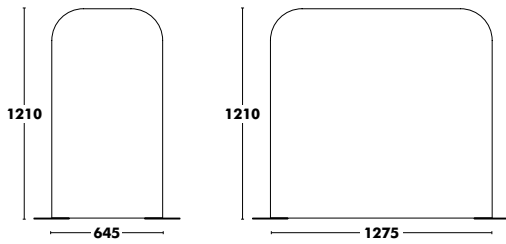

Space Divider A Ola

DESIGNED BY SILVIA CEÑAL

Dimensions	Frame	Fabric	RRP
A1 - 1210x645	COLOUR EPOXY	A TYPE FABRIC	560 €
		B TYPE FABRIC	584 €
		C TYPE FABRIC	626 €
		K TYPE FABRIC	679 €
		D TYPE FABRIC	726 €
A2 - 1210x1275	COLOUR EPOXY	A TYPE FABRIC	698 €
		B TYPE FABRIC	746 €
		C TYPE FABRIC	829 €
		K TYPE FABRIC	935 €
		D TYPE FABRIC	1.029 €

WEIGHT A1 - 1210x645 (10,1kg) / A2 - 1210x1275 (12,80kg)
COM: A1 - 140cm A2 - 280cm. Minimum width required 140cm.