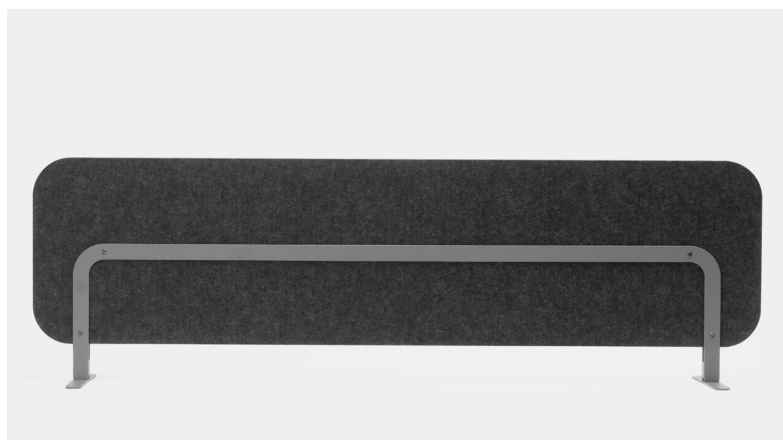

DIVIDER ESPAI L 1400