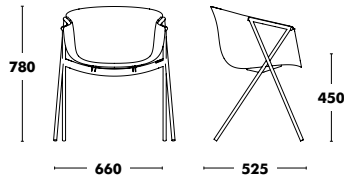

Accessories

 OPTION FELT GLIDES
+14 €

WEIGHT 68 (4,1kg) / 79 (4,4kg)
VOL. 68 (0,17m³) / 79 (0,17m³)

Stool Ant Outdoor ☀

Height	Frame	Seat	RRP H68	RRP H79
68 & 79	COLOUR EPOXY	POLYPROPYLENE	249 €	255 €

POIDS 68 (4,1kg) / 79 (4,4kg)
VOL. 68 (0,17m³) / 79 (0,17m³)

White epoxy +25€

Bai

DESIGNED BY ANDER LIZASO

↑
Back to index

CHAIR BAI

SLED CHAIR BAI

WOOD CHAIR BAI

SWIVEL CHAIR BAI

ADJUSTABLE SWIVEL CHAIR WITH CASTORS BAI

STEEL DESK BAI

STEEL TABLE BAI

WOOD TABLE BAI

Chair Bai

DESIGNED BY ANDER LIZASO

Frame	Seat & back	Seat	RRP
COLOUR EPOXY	POLYPROPYLENE		339 €
	POLYPROPYLENE		
		Seat pad	
		A TYPE FABRIC	430 €
		B TYPE FABRIC	456 €
		C TYPE FABRIC	476 €
		K TYPE FABRIC	501 €
		D TYPE FABRIC	523 €
		L TYPE FABRIC	530 €
		COM FABRIC*	437 €
		COL FABRIC*	453 €
	POLYPROPYLENE + A TYPE FABRIC		560 €
	POLYPROPYLENE + B TYPE FABRIC - VELVETY, OUTDOOR & MOBY NOT AVAILABLE		578 €
Combi	POLYPROPYLENE + C TYPE FABRIC		607 €
	POLYPROPYLENE + K TYPE FABRIC		645 €
	POLYPROPYLENE + D TYPE FABRIC		679 €
	A TYPE FABRIC		590 €
	B TYPE FABRIC		619 €
Complete	C TYPE FABRIC		668 €
	K TYPE FABRIC		731 €
	D TYPE FABRIC		787 €
	L TYPE FABRIC		972 €

COM Seat pad: 55cm
COL Seat pad: 0,35m²

Chair Bai Outdoor

Frame	Seat & back	RRP
COLOUR EPOXY	POLYPROPYLENE	373 €

 **WEIGHT 7,80kg**
VOL. 0,41m³

Sled Chair Bai

DESIGNED BY ANDER LIZASO

Frame	Seat & back	Seat	RRP
COLOUR EPOXY	POLYPROPYLENE		333 €
	POLYPROPYLENE		
		Seat pad	
		A TYPE FABRIC	422 €
		B TYPE FABRIC	449 €
		C TYPE FABRIC	469 €
		K TYPE FABRIC	494 €
		D TYPE FABRIC	516 €
		L TYPE FABRIC	523 €
		COM FABRIC*	430 €
		COL FABRIC*	446 €
	POLYPROPYLENE + A TYPE FABRIC		553 €
	POLYPROPYLENE + B TYPE FABRIC - VELVETY, OUTDOOR & MOBY NOT AVAILABLE		571 €
Combi	POLYPROPYLENE + C TYPE FABRIC		600 €
	POLYPROPYLENE + K TYPE FABRIC		638 €
	POLYPROPYLENE + D TYPE FABRIC		672 €
Complete	A TYPE FABRIC		583 €
	B TYPE FABRIC		612 €
	C TYPE FABRIC		661 €
	K TYPE FABRIC		724 €
	D TYPE FABRIC		781 €
	L TYPE FABRIC		965 €