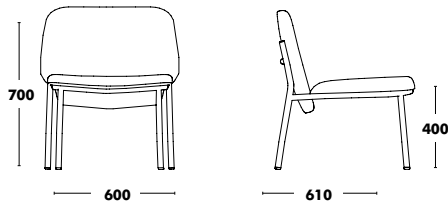

Easy Chair Steel Low Back Lana

DESIGNED BY YONOH STUDIO

Frame	Seat	Back	RRP
COLOUR EPOXY	A TYPE FABRIC	A TYPE FABRIC	533 €
	B TYPE FABRIC	B TYPE FABRIC	557 €
	C TYPE FABRIC	C TYPE FABRIC	594 €
	K TYPE FABRIC	K TYPE FABRIC	642 €
	D TYPE FABRIC	D TYPE FABRIC	684 €
	L TYPE FABRIC	L TYPE FABRIC	739 €
	COM FABRIC	COM FABRIC	533 €

WEIGHT 8,30kg
VOL. 0,45m³

COM: 115cm