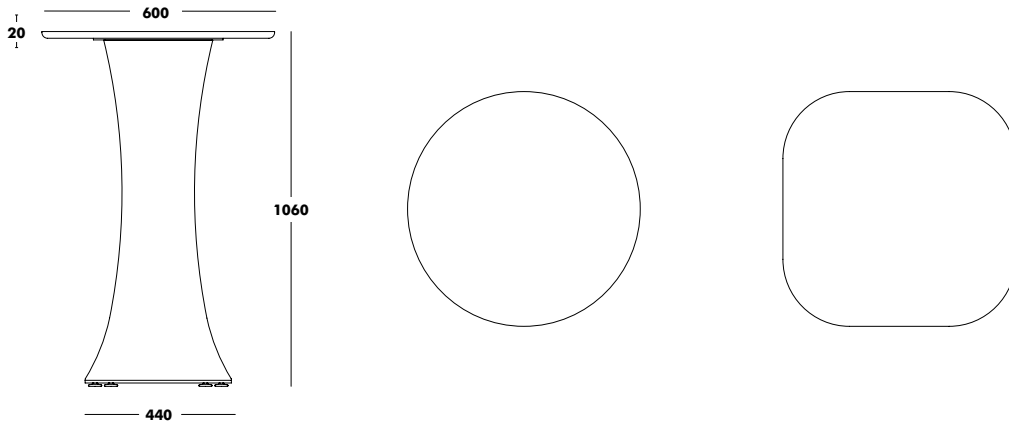

High Table Sako

DESIGNED BY AGV ESTUDIO

↑
Back to index

Structure	Dimensions	Upholstery	Table Top	RRP
COLOUR EPOXY	Ø600	UPHOLSTERY TYPE B (CONTOUR, MOBY & MOSS)	STAINED OAK + MDF LAMINATE + BIRCH PLYWOOD FENIX + BIRCH PLYWOOD	862 € 867 € 886 €
	Ø700	UPHOLSTERY TYPE B (CONTOUR, MOBY & MOSS)	STAINED OAK + MDF LAMINATE + BIRCH PLYWOOD FENIX + BIRCH PLYWOOD	931 € 979 € 1.015 €
	Ø800	UPHOLSTERY TYPE B (CONTOUR, MOBY & MOSS)	STAINED OAK + MDF LAMINATE + BIRCH PLYWOOD FENIX + BIRCH PLYWOOD	937 € 1.018 € 1.065 €
	600x600	UPHOLSTERY TYPE B (CONTOUR, MOBY & MOSS)	STAINED OAK + MDF LAMINATE + BIRCH PLYWOOD FENIX + BIRCH PLYWOOD	849 € 867 € 886 €
	700x700	UPHOLSTERY TYPE B (CONTOUR, MOBY & MOSS)	STAINED OAK + MDF LAMINATE + BIRCH PLYWOOD FENIX + BIRCH PLYWOOD	918 € 979 € 1.015 €

Electrification available.
Packaging for the structure + upholstery in flat pack format.
Check with us option for cover replacement.
Cover replacement: 308€ or 324€ when the table has electrification.

HEIGHT 1050

WEIGHT Ø600 (23.9kg) / Ø700 (24.9kg) / Ø800 (26.9kg) / 600x600 (24.9kg) / 700x700 (26.9kg)