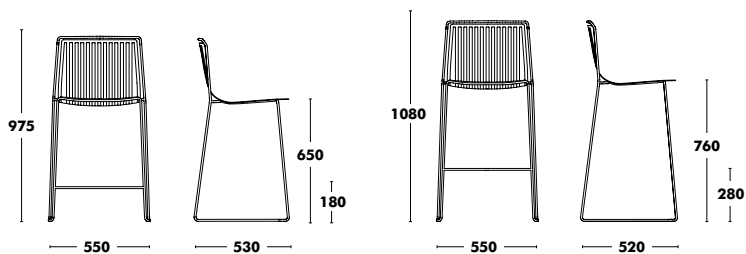

Accessories

 OPTION FELT GLIDES
+14 €

  **WEIGHT** 65 (7,25kg) / 75 (7,80kg) **COM Complete: 75cm**
VOL. 65 / 75 (0,29m³)

Alo

Outdoor

DESIGNED BY GABRIEL TEIXIDÓ

↑
Back to index

CHAIR ALO OUTDOOR

397 €

Cushion Option: B Type Fabric – Outdoor: : 71 €
White epoxy +25€

WEIGHT 7,50kg
VOL. 0,45m³

STACKABILITY: 4 UNITS

Lounge Alo Outdoor

DESIGNED BY GABRIEL TEIXIDÓ

Frame & Seat

COLOUR EPOXY

RRP

442 €

Cushion Option: B Type Fabric – Outdoor: : 71 €
White epoxy +25€

WEIGHT 8,10kg
VOL. 0,45m³

STACKABILITY: 4 UNITS

Stool H65 & H75 Alo Outdoor

DESIGNED BY GABRIEL TEIXIDÓ

Frame & Seat