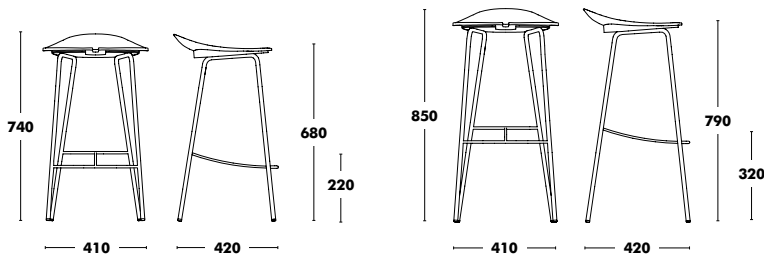

DESIGNED BY PASCUAL SALVADOR

STOOL H47 ANT

STOOL H68 ANT

STOOL H79 ANT

Stool H47 Ant

Back to index ↑

DESIGNED BY PASCUAL SALVADOR

Height	Frame	Seat	RRP
47	COLOUR EPOXY	POLYPROPYLENE	165 €

Accessories

 OPTION FELT GLIDES
+14 €

WEIGHT 47 (3,9kg)
VOL. 47 (2) (0,22m³) 47 (1) (0,17m³)

Stool H68 & H79 Ant

DESIGNED BY PASCUAL SALVADOR

Height	Frame	Seat	RRP H68	RRP H79
68 & 79	COLOUR EPOXY	POLYPROPYLENE	240 €	246 €

Accessories

 OPTION FELT GLIDES
+14 €

WEIGHT 68 (4,1kg) / 79 (4,4kg)
VOL. 68 (0,17m³) / 79 (0,17m³)

Stool Ant Outdoor ☀

Height	Frame	Seat	RRP H68	RRP H79
68 & 79	COLOUR EPOXY	POLYPROPYLENE	249 €	255 €

POIDS 68 (4,1kg) / 79 (4,4kg)
VOL. 68 (0,17m³) / 79 (0,17m³)