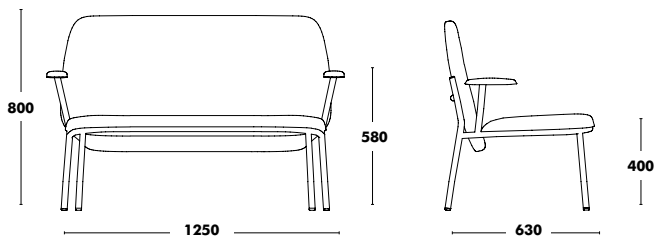

Sofa with armrests Steel High Back Lana

DESIGNED BY YONOH STUDIO

Frame	Seat	Back	RRP
COLOUR EPOXY	A TYPE FABRIC	A TYPE FABRIC	1.166 €
	B TYPE FABRIC	B TYPE FABRIC	1.213 €
	C TYPE FABRIC	C TYPE FABRIC	1.304 €
	K TYPE FABRIC	K TYPE FABRIC	1.403 €
	D TYPE FABRIC	D TYPE FABRIC	1.501 €
	L TYPE FABRIC	L TYPE FABRIC	1.769 €
	COM FABRIC	COM FABRIC	1.166 €

WEIGHT 16,7kg
VOL. 0,64m³

COM: 250cm