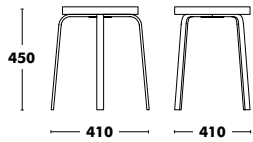

Complete

Accessories

 LINKING PIECE +12 €	 OPTION FELT GLIDES +14 €
--	---

 WEIGHT 8,30kg	COM: 160cm
VOL. 0,34m³	

Swivel Chair Bob XL

DESIGNED BY NADIA ARRATIBEL

Frame	Seat & back	RRP
SILK OR BLACK EPOXY	STAINED BEECH	484 €
	LACQUERED BEECH	488 €
	A TYPE FABRIC	554 €
	B TYPE FABRIC	572 €
	C TYPE FABRIC	603 €
	K TYPE FABRIC	642 €
	D TYPE FABRIC	677 €
	L TYPE FABRIC	696 €
	COM FABRIC	554 €

Stool H45 Chico

DESIGNED BY ONDARRETA TEAM

Height	Frame	Seat	RRP h45
45	COLOUR EPOXY	STAINED BEECH	158 €
		LACQUERED BEECH	161 €
		LAMINATE	166 €
		LAMINATE + BIRCH PLYWOOD	182 €
		A TYPE FABRIC	166 €
		B TYPE FABRIC	171 €
		C TYPE FABRIC	178 €
		K TYPE FABRIC	188 €
		D TYPE FABRIC	197 €
		COM FABRIC	166 €