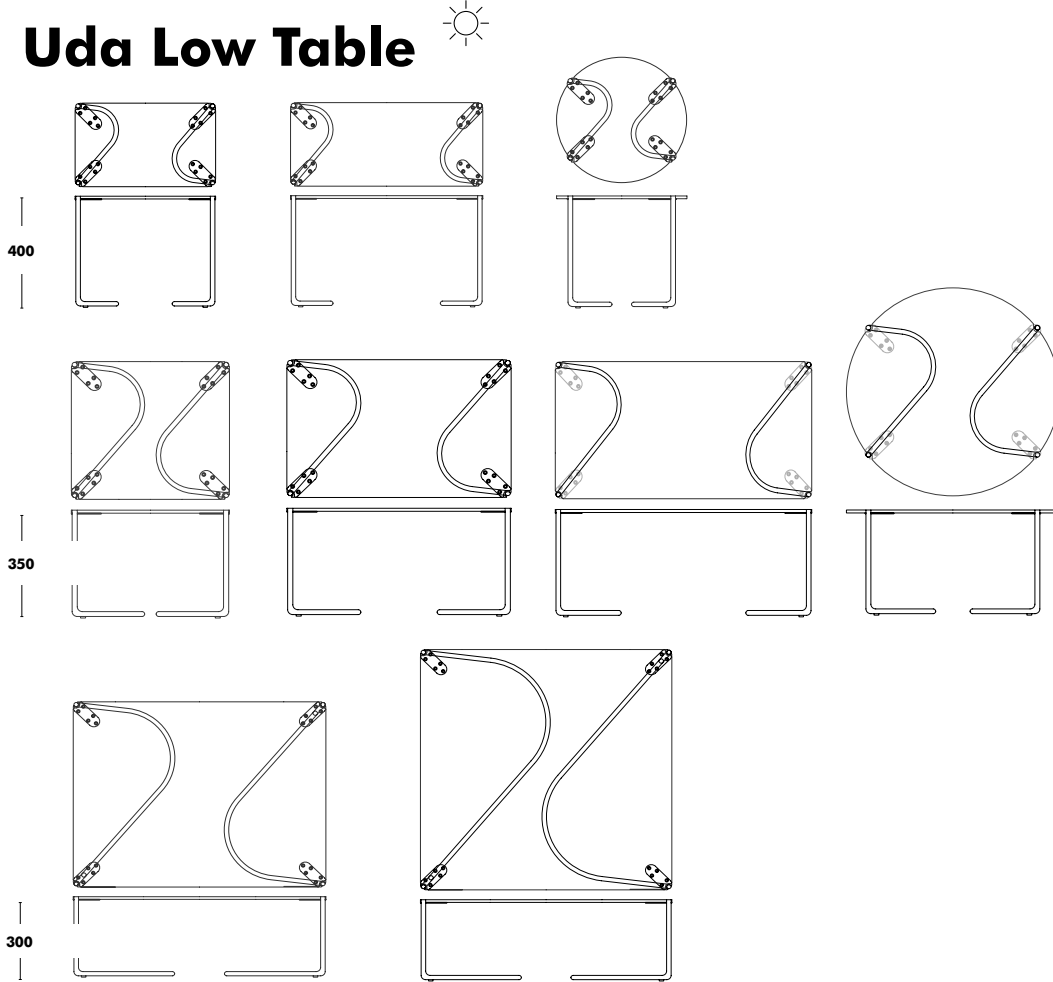

Uda Low Table

↑
Back to index

DESIGNED BY HELENA ROHNER

Height	Dimensions	Structure	Table top	RRP
400	300x500	COLOUR EPOXY	PET COMPACT FENIX - BLACK OR GREEN COMODORO	343 € 340 €
400	300x700	COLOUR EPOXY	PET COMPACT FENIX - BLACK OR GREEN COMODORO	425 € 428 €
400	ø450	COLOUR EPOXY	PET COMPACT FENIX - BLACK OR GREEN COMODORO	358 € 376 €
350	450x500	COLOUR EPOXY	PET COMPACT FENIX - BLACK OR GREEN COMODORO	359 € 377 €
350	450x700	COLOUR EPOXY	PET COMPACT FENIX - BLACK OR GREEN COMODORO	527 € 565 €
350	450x900	COLOUR EPOXY	PET COMPACT FENIX - BLACK OR GREEN COMODORO	565 € 602 €
350	ø700	COLOUR EPOXY	PET COMPACT FENIX - BLACK OR GREEN COMODORO	608 € 608 €
300	700x900	COLOUR EPOXY	PET COMPACT FENIX - BLACK OR GREEN COMODORO	654 € 702 €
300	900x900	COLOUR EPOXY	PET COMPACT FENIX - BLACK OR GREEN COMODORO	879 € 988 €

Outdoor extra cost: 60€