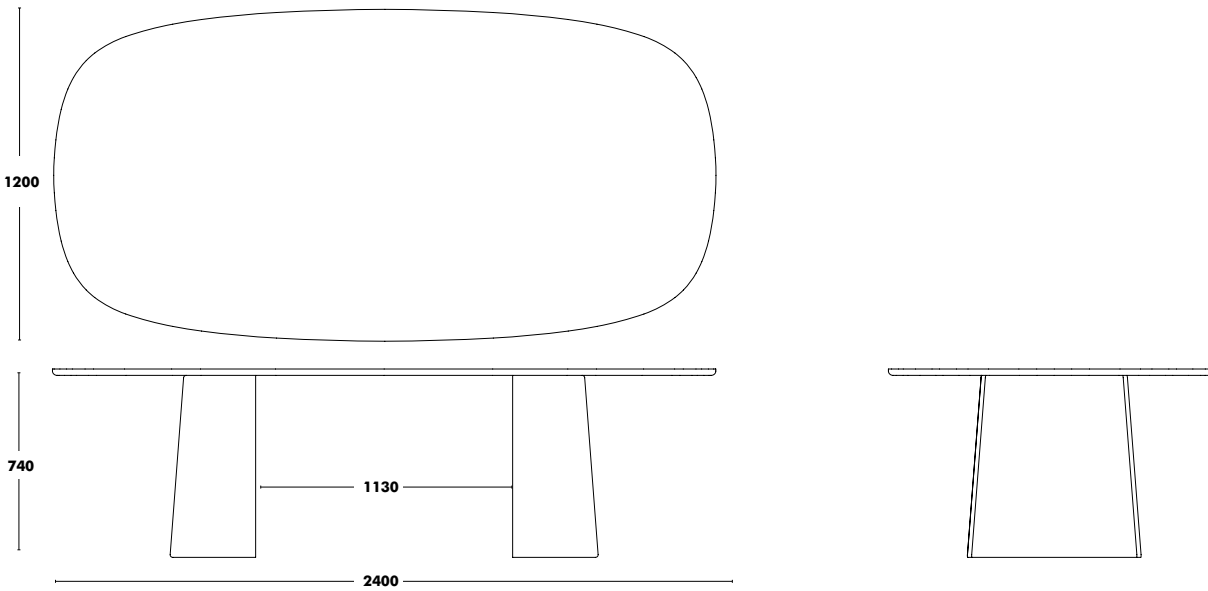

HEIGHT 340 o 460

WEIGHT 550x450 (8kg) / 700x550 (9kg) / 1000x600 (14kg) / Ø600 (10kg) / Ø800 (13kg)

Table Ginger

DESIGNED BY SEBASTIAN HERKNER

Dimensions	Structure	Table top	RRP
2200x1200 (DISTANCE BETWEEN LEGS : 930 MM)	STAINED OAK	STAINED OAK + BIRCH PLYWOOD	2.380 €
		FENIX + BIRCH PLYWOOD	2.502 €
2400x1200 (DISTANCE BETWEEN LEGS : 1130 MM)	STAINED OAK	STAINED OAK + BIRCH PLYWOOD	2.397 €
		FENIX + BIRCH PLYWOOD	2.535 €
Ø1200	STAINED OAK	STAINED OAK + BIRCH PLYWOOD	1.887 €
		FENIX + BIRCH PLYWOOD	1.934 €