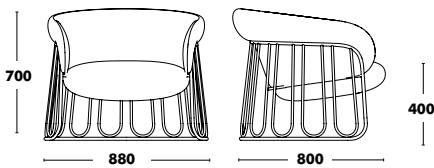

Removable cover.

Find information on how to proceed with COM for this collection on page 98, at the end of Ginger seats section.

Accessories

 OPTION FELT GLIDES
+14 €

 **WEIGHT 13kg**
VOL. 0,41m³

Lounge Ginger Sled