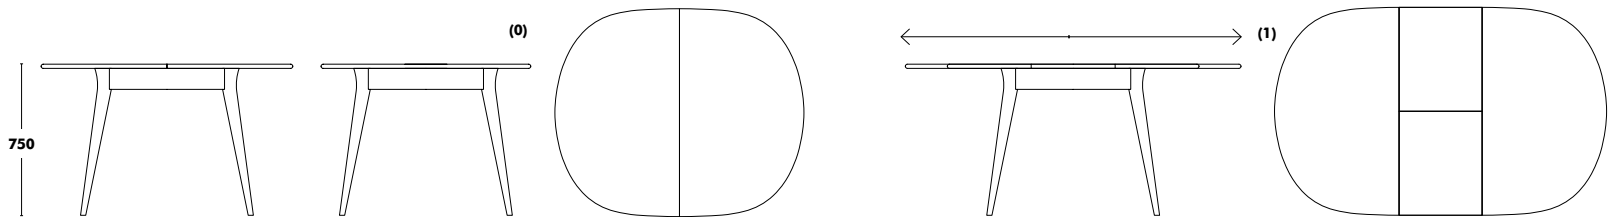

Extendable Table Mikado

DESIGNED BY NADIA ARRATIBEL

Dimensions	Extension (1)	Frame	Table top	RRP
ø1200x1000	(1) 1600x1000	STAINED BEECH + BIRCH PLYWOOD	STAINED BEECH + BIRCH PLYWOOD	1.376 €
			LAMINATE + BIRCH PLYWOOD	1.298 €
			FÉNIX + BIRCH PLYWOOD	1.363 €
ø1400x1200	(1) 1800x1200	STAINED BEECH + BIRCH PLYWOOD	STAINED BEECH + BIRCH PLYWOOD	1.569 €
			LAMINATE + BIRCH PLYWOOD	1.481 €
			FÉNIX + BIRCH PLYWOOD	1.569 €

Ondarreeta recommends Nude Stained Beech frame.

HEIGHT 750mm
WEIGHT 1200x1000 (33kg) / 1400x1200 (34kg)