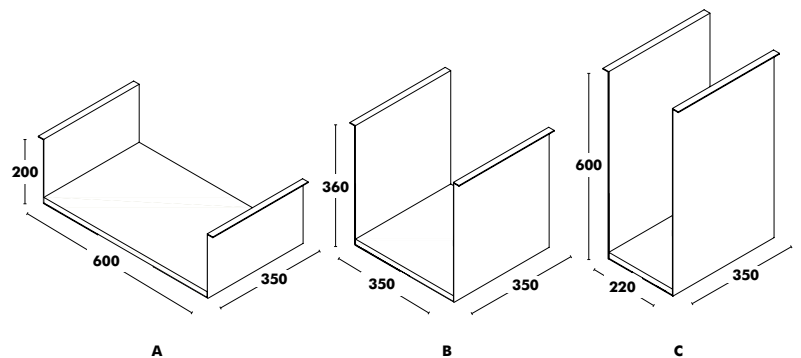

Dimensions

RRP

A - 200x600

133 €

B - 360x350

125 €

C - 600x220

128 €