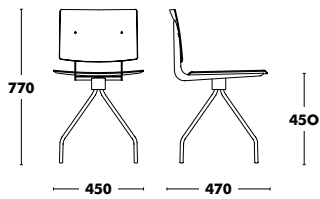

Swivel Chair Don

DESIGNED BY NADIA ARRATIBEL

Frame	Seat	Back	RRP
COLOUR EPOXY	PHENOLIC RESIN LAMINATE	PHENOLIC RESIN LAMINATE	398 €
	A TYPE FABRIC	A TYPE FABRIC	435 €
	B TYPE FABRIC	B TYPE FABRIC	450 €
	C TYPE FABRIC	C TYPE FABRIC	475 €
	K TYPE FABRIC	K TYPE FABRIC	505 €
	D TYPE FABRIC	D TYPE FABRIC	528 €
	L TYPE FABRIC	L TYPE FABRIC	568 €
	COM FABRIC	COM FABRIC	435 €

Accessories

OPTION FELT GLIDES
+14 €

WEIGHT 7,55kg   **COM: 80cm**
VOL. 0,34m³