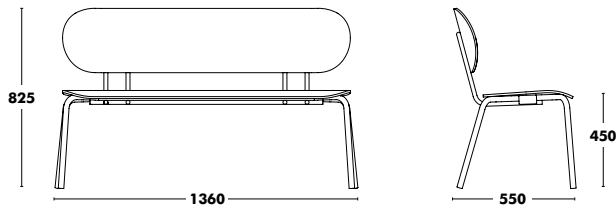

Bench Hari

DESIGNED BY ESTUDI(H)AC

Structure	Seat	Back	PPHT
COLOUR EPOXY	STAINED OAK	STAINED OAK	836 €
	A TYPE FABRIC	STAINED OAK	819 €
	B TYPE FABRIC		835 €
	C TYPE FABRIC		864 €
	K TYPE FABRIC		898 €
	D TYPE FABRIC		925 €
	COM FABRIC		819 €
	A TYPE FABRIC	A TYPE FABRIC	797 €
	B TYPE FABRIC	B TYPE FABRIC	831 €
	C TYPE FABRIC	C TYPE FABRIC	888 €
	K TYPE FABRIC	K TYPE FABRIC	956 €
	D TYPE FABRIC	D TYPE FABRIC	1.009 €
	COM FABRIC	COM FABRIC	797 €

COM check availability.

Weight 18kg

VOL. CARTON 1 (0,16m³) / CARTON 2 (0,42m³)
COM Seat 70. Complete 150cm