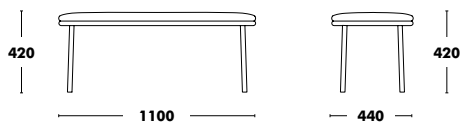

Bench Steel Lana

DESIGNED BY YONOH STUDIO

Frame	Seat	RRP
COLOUR EPOXY	A TYPE FABRIC	585 €
	B TYPE FABRIC	603 €
	C TYPE FABRIC	632 €
	K TYPE FABRIC	672 €
	D TYPE FABRIC	706 €
	L TYPE FABRIC	812 €
	COM FABRIC	585 €

WEIGHT 6,40kg
VOL. 0,29m³

COM: 90cm