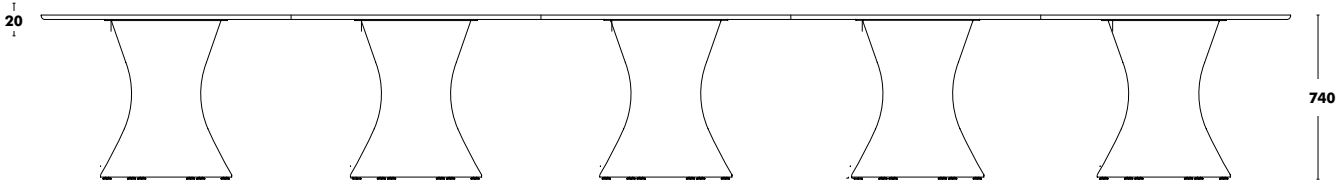

Table Sako XL Other possible configurations

↑
Back to index