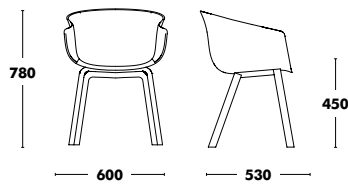

Wood Chair Bai

DESIGNED BY ANDER LIZASO

Frame	Seat & back	Seat	RRP	
STAINED BEECH	POLYPROPYLENE		420 €	
	POLYPROPYLENE	Seat pad	A TYPE FABRIC	504 €
			B TYPE FABRIC	515 €
			C TYPE FABRIC	535 €
			K TYPE FABRIC	560 €
			D TYPE FABRIC	583 €
			L TYPE FABRIC	589 €
			COM FABRIC*	504 €
		COL FABRIC*	512 €	
	Combi	POLYPROPYLENE + A TYPE FABRIC		619 €
		POLYPROPYLENE + B TYPE FABRIC - VELVETY, OUTDOOR & MOBY NOT AVAILABLE		637 €
		POLYPROPYLENE + C TYPE FABRIC		666 €
		POLYPROPYLENE + K TYPE FABRIC		705 €
		POLYPROPYLENE + D TYPE FABRIC		737 €
	Complete	A TYPE FABRIC		650 €
B TYPE FABRIC		678 €		
C TYPE FABRIC		727 €		
K TYPE FABRIC		791 €		
D TYPE FABRIC		847 €		
L TYPE FABRIC		1.031 €		
STAINED OAK	POLYPROPYLENE		460 €	
	POLYPROPYLENE	Seat pad	A TYPE FABRIC	542 €
			B TYPE FABRIC	555 €
			C TYPE FABRIC	576 €
			K TYPE FABRIC	600 €
			D TYPE FABRIC	621 €
			L TYPE FABRIC	628 €
			COM FABRIC*	542 €
		COL FABRIC*	550 €	
	Combi	POLYPROPYLENE + A TYPE FABRIC		652 €
		POLYPROPYLENE + B TYPE FABRIC - VELVETY, OUTDOOR & MOBY NOT AVAILABLE		672 €
		POLYPROPYLENE + C TYPE FABRIC		703 €
		POLYPROPYLENE + K TYPE FABRIC		741 €
		POLYPROPYLENE + D TYPE FABRIC		770 €
	Complete	A TYPE FABRIC		680 €
B TYPE FABRIC		712 €		
C TYPE FABRIC		765 €		
K TYPE FABRIC		826 €		
D TYPE FABRIC		877 €		
L TYPE FABRIC		1.061 €		

*COM/COL on request

For Bai upholstered chair in COM/COL it is necessary 3m/4,8m² of fabric for testing.

For the Bai Combi, it cannot be manufactured.

Accessories

OPTION FELT GLIDES

+10 €

WEIGHT 6,70kg

VOL. 0,34m³

COM Seat pad: 55cm

COL Seat pad: 0,35m²