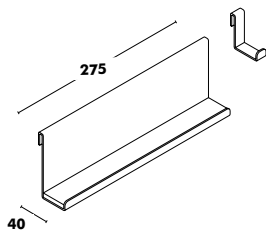

Pack 3: Tablet Support + Hook

Dimensions		RRP
TABLET SUPPORT: 275x40x90	COLOUR EPOXY +	106 €
HOOK: 15x35x50	FELT PANEL