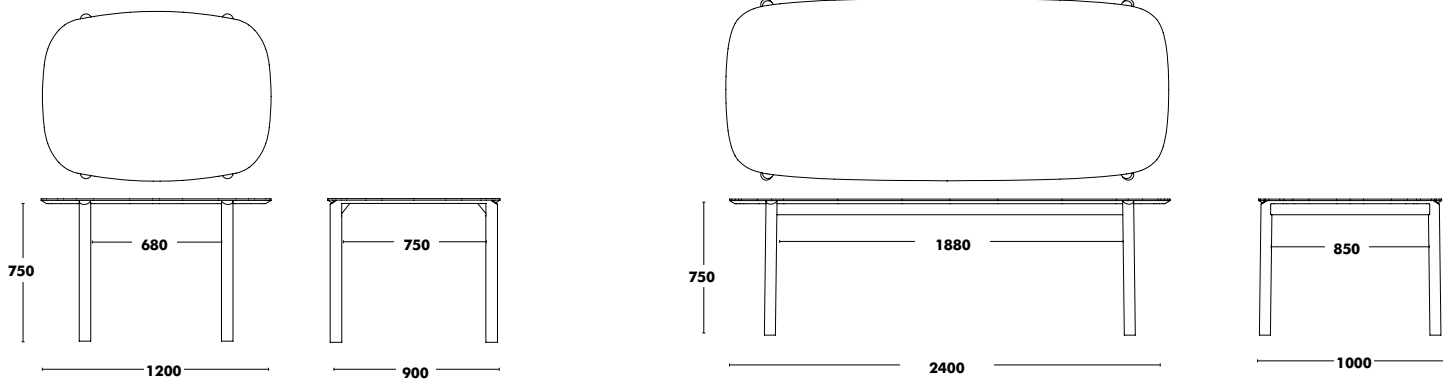

Table Juno Rectangular

DESIGNED BY MADE STUDIO

Dimensions	Structure	Table top	RRP
1200x900	STAINED OAK	STAINED OAK + MDF PLAIN LAMINATE + MDF FENIX + MDF	1.098 € 1.207 € 1.278 €
1400x900 (WITH FRAME)	STAINED OAK	STAINED OAK + MDF PLAIN LAMINATE + MDF FENIX + MDF	1.578 € 1.537 € 1.607 €
1500x900 (WITH FRAME)	STAINED OAK	STAINED OAK + MDF PLAIN LAMINATE + MDF FENIX + MDF	1.595 € 1.553 € 1.623 €
1600x900 (WITH FRAME)	STAINED OAK	STAINED OAK + MDF PLAIN LAMINATE + MDF FENIX + MDF	1.665 € 1.641 € 1.733 €
1800x1000 (WITH FRAME)	STAINED OAK	STAINED OAK + MDF PLAIN LAMINATE + MDF FENIX + MDF	1.835 € 1.892 € 2.031 €
2000x1000 (WITH FRAME)	STAINED OAK	STAINED OAK + MDF PLAIN LAMINATE + MDF FENIX + MDF	1.903 € 1.952 € 2.091 €
2200x1000 (WITH FRAME)	STAINED OAK	STAINED OAK + MDF PLAIN LAMINATE + MDF FENIX + MDF	1.931 € 1.969 € 2.108 €
2400x1000 (WITH FRAME)	STAINED OAK	STAINED OAK + MDF PLAIN LAMINATE + MDF FENIX + MDF	1.969 € 1.998 € 2.137 €

Colour options for fittings: black, linen and season colour epoxies, for the current price list, brique.

Colour options for frame: black or linen epoxies.

Plain laminate: white, silk, anthracite grey and black.

Coarse grain for oak material.

WEIGHT 1200x900 (24kg) / 1400x900 (27kg) / 1500x900 (34kg) / 1600x900 (36kg) / 1800x900 (39kg) / 2000x1000 (46kg) / 2200x1000 (49kg) / 2400x1000 (53kg)

↑
Back to index