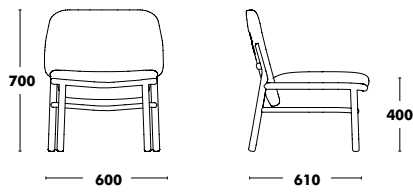

WEIGHT 8,9kg
VOL. 0,45m³

COM: 155cm

Easy Chair Wood Low Back Lana

DESIGNED BY YONOH STUDIO

Frame	Seat	Back	RRP
STAINED BEECH	A TYPE FABRIC	A TYPE FABRIC	766 €
	B TYPE FABRIC	B TYPE FABRIC	793 €
	C TYPE FABRIC	C TYPE FABRIC	836 €
	K TYPE FABRIC	K TYPE FABRIC	860 €
	D TYPE FABRIC	D TYPE FABRIC	928 €
	L TYPE FABRIC	L TYPE FABRIC	982 €
	COM FABRIC	COM FABRIC	766 €