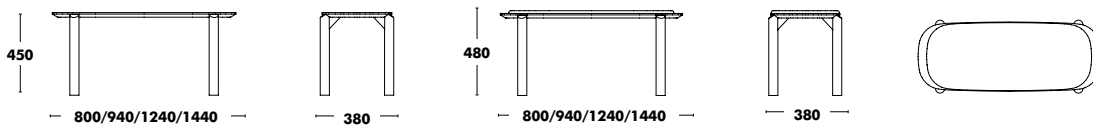

LOW TABLE JUNO

TABLE JUNO ROUND

TABLE JUNO ROUND EXTENDABLE

TABLE JUNO RECTANGULAR

TABLE JUNO RECTANGULAR EXTENDABLE

Bench Juno

DESIGNED BY MADE STUDIO

Dimensions	Structure	Seat	Seat Pad	RRP
800x380	STAINED OAK	STAINED OAK + MDF		589 €
		STAINED OAK + MDF	A TYPE FABRIC	673 €
			B TYPE FABRIC	682 €
			C TYPE FABRIC	698 €
			K TYPE FABRIC	718 €
			D TYPE FABRIC	736 €
			L TYPE FABRIC	1.021 €
			COM FABRIC*	673 €
			COL FABRIC*	683 €
			PLAIN LAMINATE + MDF	
	FENIX + MDF		629 €	
940x380	STAINED OAK	STAINED OAK + MDF		620 €
		STAINED OAK + MDF	A TYPE FABRIC	709 €
			B TYPE FABRIC	718 €
			C TYPE FABRIC	734 €
			K TYPE FABRIC	754 €
			D TYPE FABRIC	772 €
			L TYPE FABRIC	1.057 €
			COM FABRIC*	709 €
			COL FABRIC*	719 €
			PLAIN LAMINATE + MDF	
	FENIX + MDF		677 €	
1240x380	STAINED OAK	STAINED OAK + MDF		725 €
		STAINED OAK + MDF	A TYPE FABRIC	828 €
			B TYPE FABRIC	837 €
			C TYPE FABRIC	853 €
			K TYPE FABRIC	873 €
			D TYPE FABRIC	891 €
			L TYPE FABRIC	1.176 €
			COM FABRIC*	828 €
			COL FABRIC*	838 €
			PLAIN LAMINATE + MDF	
	FENIX + MDF		744 €	
1440x380	STAINED OAK	STAINED OAK + MDF		788 €
		STAINED OAK + MDF	A TYPE FABRIC	948 €
			B TYPE FABRIC	976 €
			C TYPE FABRIC	1.027 €
			K TYPE FABRIC	1.091 €
			D TYPE FABRIC	1.148 €
			L TYPE FABRIC	2.060 €
			COM FABRIC*	948 €
			COL FABRIC*	958 €
			PLAIN LAMINATE + MDF	
	FENIX + MDF		817 €	