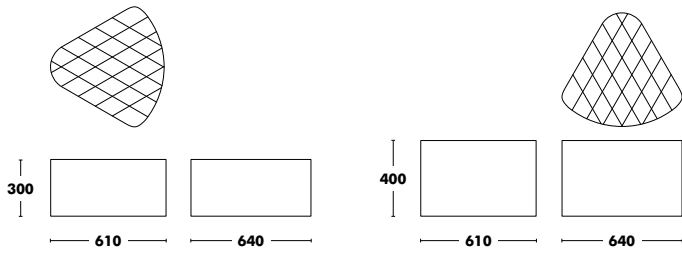

Back to index ↑

DESIGNED BY NADIA ARRATIBEL

Seat H30		RRP
A TYPE FABRIC		302 €
B TYPE FABRIC		321 €
C TYPE FABRIC		354 €
K TYPE FABRIC		392 €
D TYPE FABRIC		424 €

Seat H40		RRP
A TYPE FABRIC		339 €
B TYPE FABRIC		359 €
C TYPE FABRIC		396 €
K TYPE FABRIC		438 €
D TYPE FABRIC		472 €