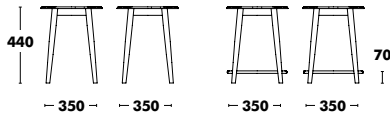

Stool H45 Oto

DESIGNED BY ONDARRETA TEAM

Height	Frame	Seat	RRP
45 (WITHOUT FOOTREST)	STAINED BEECH	STAINED BEECH	197 €
		LACQUERED BEECH	203 €
		A TYPE FABRIC	216 €
		B TYPE FABRIC	220 €
		C TYPE FABRIC	229 €
		K TYPE FABRIC	238 €
		D TYPE FABRIC	244 €
	STAINED OAK	COM FABRIC	216 €
		STAINED OAK	232 €
		A TYPE FABRIC	249 €
		B TYPE FABRIC	253 €
		C TYPE FABRIC	261 €
		K TYPE FABRIC	271 €
		D TYPE FABRIC	277 €
45 (WITH FOOTREST)	STAINED BEECH	STAINED BEECH	232 €
		LACQUERED BEECH	238 €
		A TYPE FABRIC	252 €
		B TYPE FABRIC	256 €
		C TYPE FABRIC	264 €
		K TYPE FABRIC	273 €
		D TYPE FABRIC	280 €
	STAINED OAK	COM FABRIC	252 €
		STAINED OAK	266 €
		A TYPE FABRIC	284 €
		B TYPE FABRIC	288 €
		C TYPE FABRIC	297 €
		K TYPE FABRIC	305 €
		D TYPE FABRIC	312 €
COM FABRIC	284 €		

Footrest in Nickel Steel.
In height 45, for intensive use, Ondarreta recommends the version with footrest.

Accessories

OPTION FELT GLIDES +10 €	FOOTREST OPTION BLACK CHROME +15 €

WEIGHT 45 (3,1kg)
VOL. 45 (0,17m³) / 45R (0,17m³)

COM: 50cm