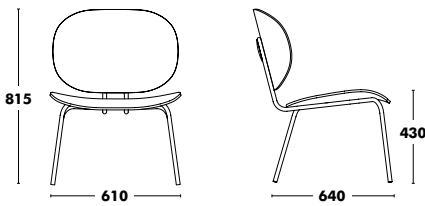

Lounge Hari

DESIGNED BY ESTUDI(H)AC

Structure	Seat	Back	RRP
COLOUR EPOXY	A TYPE FABRIC	A TYPE FABRIC	459 €
	B TYPE FABRIC	B TYPE FABRIC	483 €
	C TYPE FABRIC	C TYPE FABRIC	522 €
	K TYPE FABRIC	K TYPE FABRIC	569 €
	D TYPE FABRIC	D TYPE FABRIC	606 €
	L TYPE FABRIC	L TYPE FABRIC	689 €
	COM FABRIC	COM FABRIC	459 €

Accessories

OPTION FELT GLIDES
+14€

WEIGHT 9,95kg   **COM: 110cm**
VOL. 0,45m³