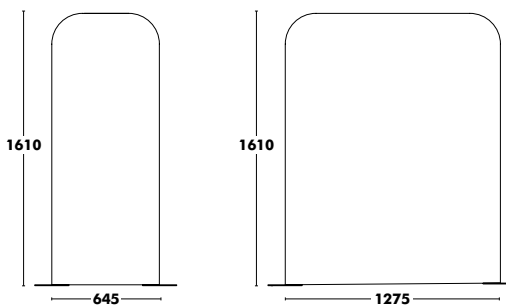

Space Divider B Ola

DESIGNED BY SILVIA CEÑAL

Dimensions	Frame	Fabric	RRP
B1 - 1610x645	COLOUR EPOXY	A TYPE FABRIC	708 €
		B TYPE FABRIC	739 €
		C TYPE FABRIC	793 €
		K TYPE FABRIC	863 €
		D TYPE FABRIC	924 €
B2 - 1610x1275	COLOUR EPOXY	A TYPE FABRIC	1.008 €
		B TYPE FABRIC	1.070 €
		C TYPE FABRIC	1.179 €
		K TYPE FABRIC	1.318 €
		D TYPE FABRIC	1.441 €

WEIGHT B1 - 1610x645 (11,6kg) / B2 - 1610x1275 (15,1kg)
COM: B1 - 180cm B2 - 360cm