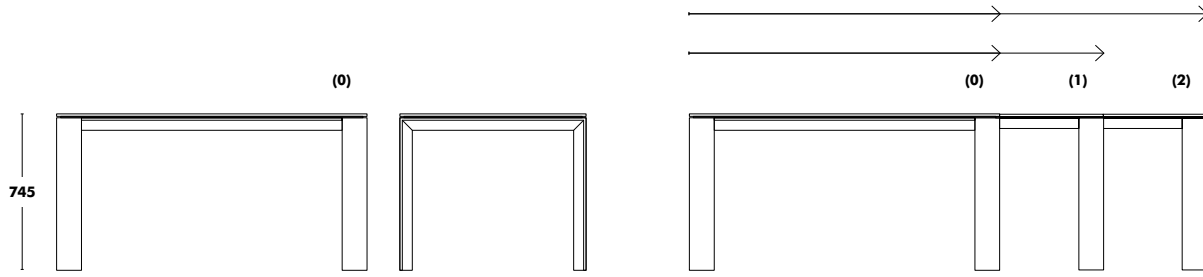

Extendable Table Iru

DESIGNED BY ONDARRETA TEAM

Dimensions	Extension (1&2)	Frame	Table top	RRP
1300x800	(1) 1700x800 (2) 2100x800	STAINED OAK	STAINED OAK	2.038 €
1500x800	(1) 2000x800 (2) 2500x800	STAINED OAK	STAINED OAK	2.094 €
1500x900	(1) 2000x900 (2) 2500x900	STAINED OAK	STAINED OAK	2.145 €
1700x900	(1) 2200x900 (2) 2700x900	STAINED OAK	STAINED OAK	2.173 €
1800x1000	(1) 2300x1000 (2) 2800x1000	STAINED OAK	STAINED OAK	2.540 €
2000x1000	(1) 2500x1000 (2) 3000x1000	STAINED OAK	STAINED OAK	2.611 €

HEIGHT 745mm

WEIGHT 1300x800 (45kg) / 1500x800 (53kg) / 1500x900 (60kg) / 1700x900 (71kg) / 1800x1000 (80kg) / 2000x1000 (89kg)