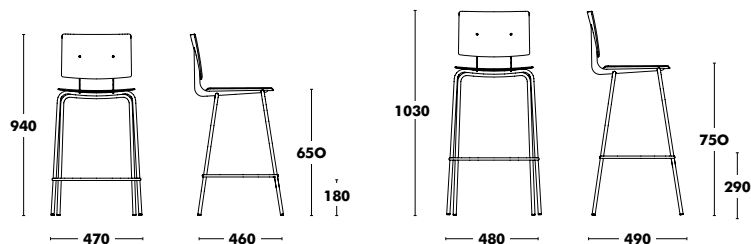

Swivel Chair Don

DESIGNED BY NADIA ARRATIBEL

Frame	Seat	Back	RRP
COLOUR EPOXY	PHENOLIC RESIN LAMINATE	PHENOLIC RESIN LAMINATE	398 €
	A TYPE FABRIC	A TYPE FABRIC	435 €
	B TYPE FABRIC	B TYPE FABRIC	450 €
	C TYPE FABRIC	C TYPE FABRIC	475 €
	K TYPE FABRIC	K TYPE FABRIC	505 €
	D TYPE FABRIC	D TYPE FABRIC	528 €
	L TYPE FABRIC	L TYPE FABRIC	568 €
	COM FABRIC	COM FABRIC	435 €

Accessories

OPTION FELT GLIDES
+14 €

WEIGHT 7,55kg   **COM: 80cm**
VOL. 0,34m³

Stool H65 & H75 Don

DESIGNED BY NADIA ARRATIBEL

Frame	Seat	Back	RRP H65	RRP H75
COLOUR EPOXY	PHENOLIC RESIN LAMINATE	PHENOLIC RESIN LAMINATE	352 €	358 €
	A TYPE FABRIC	A TYPE FABRIC	362 €	368 €
	B TYPE FABRIC	B TYPE FABRIC	374 €	380 €
	C TYPE FABRIC	C TYPE FABRIC	396 €	402 €
	K TYPE FABRIC	K TYPE FABRIC	422 €	428 €
	D TYPE FABRIC	D TYPE FABRIC	444 €	450 €
	L TYPE FABRIC	L TYPE FABRIC	480 €	486 €
	COM FABRIC	COM FABRIC	362 €	368 €

Accessories

OPTION FELT GLIDES
+14 €

WEIGHT 65 (6,4kg) / 75 (6,7kg)   **COM: 60cm**
VOL. 65 (0,29m³) / 75 (0,29m³)