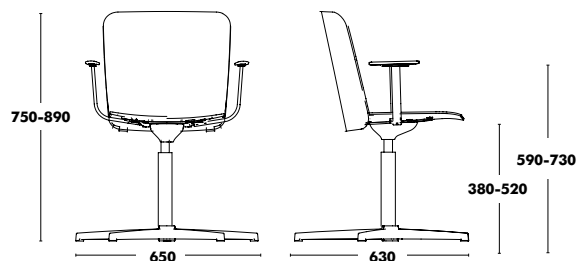

Complete

Seat pad

Epoxy colour options for the swivel base: Dune, Brique, Biscay Blue and Black.

Accessories

OPTION FELT GLIDES
+14 €

WEIGHT 8kg / VOL. 0,34m³

COM Seat pad: 55cm / COM Complete: 100cm

Armchair Supra Swivel