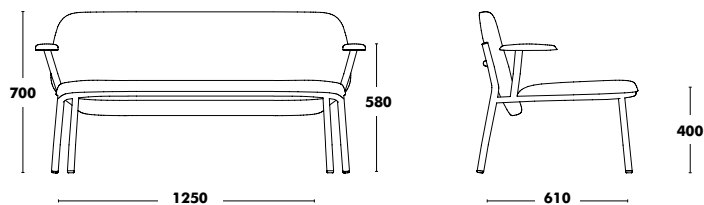

Sofa with armrests Steel Low Back Lana

DESIGNED BY YONOH STUDIO

Frame	Seat	Back	RRP
COLOUR EPOXY	A TYPE FABRIC	A TYPE FABRIC	1.155 €
	B TYPE FABRIC	B TYPE FABRIC	1.196 €
	C TYPE FABRIC	C TYPE FABRIC	1.276 €
	K TYPE FABRIC	K TYPE FABRIC	1.363 €
	D TYPE FABRIC	D TYPE FABRIC	1.449 €
	L TYPE FABRIC	L TYPE FABRIC	1.680 €
	COM FABRIC	COM FABRIC	1.155 €

WEIGHT 15,7kg
VOL. 0,64m³

COM: 220cm