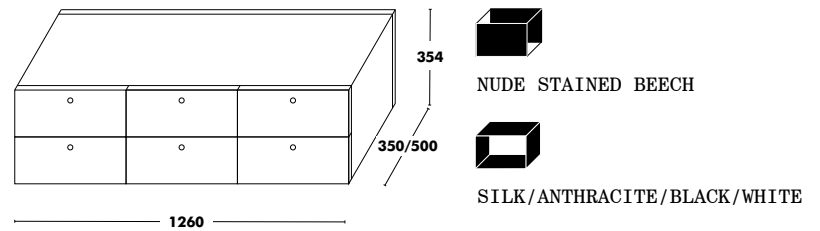

Shelf Accessories Dry

↑
Back to index

Module Drawers A

FOUR DRAWERS

Module Drawers B

SIX DRAWERS

Depth	Dimensions	Front & Back	Frame	RRP
350	A - 840x354	NUDE STAINED BEECH	SILK, ANTHRACITE, BLACK OR WHITE	759 €
	B - 1260x354	NUDE STAINED BEECH	SILK, ANTHRACITE, BLACK OR WHITE	1.060 €
500	A - 840x354	NUDE STAINED BEECH	SILK, ANTHRACITE, BLACK OR WHITE	796 €
	B - 1260x354	NUDE STAINED BEECH	SILK, ANTHRACITE, BLACK OR WHITE	1.114 €