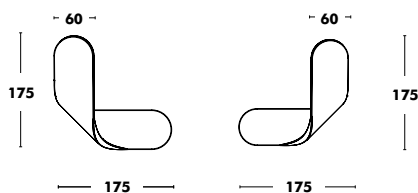

Ele Wall

DESIGNED BY EDUARDO CÁMARA & PATRICIA IBÁÑEZ

Dimensions	Finish	PVP
ELE WALL X & Y	STAINED OAK - NATURAL	212 €

Pack of two hangers: Ele X & Ele Y.
Allows for more than 9 different configurations.
Check the availability and leadtimes for other colours of stained oak.
Additional cost for special packaging: 37€ PVP.

WEIGHT (0,24kg)
VOL. (0,004m³)