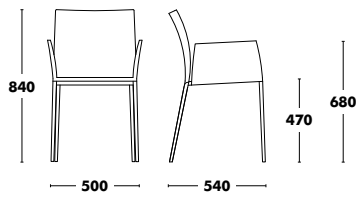

Armchair Moka

DESIGNED BY ONDARRETA TEAM

Frame	Seat & Back	RRP
COLOUR EPOXY	A TYPE FABRIC	458 €
	B TYPE FABRIC	479 €
	C TYPE FABRIC	515 €
	K TYPE FABRIC	556 €
	D TYPE FABRIC	589 €
	L TYPE FABRIC	714 €
	COM FABRIC	458 €

WEIGHT 8,30kg
VOL. 0,29m³

COM: 110cm