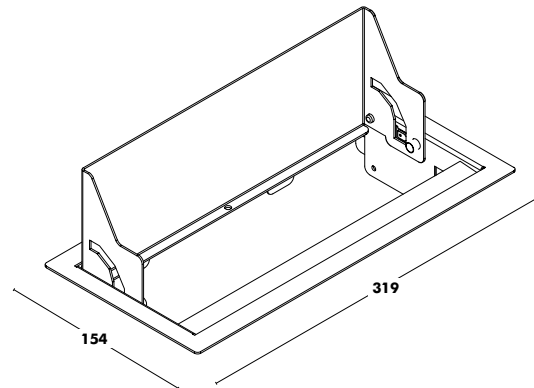

HEIGHT 1000mm

WEIGHT 2800x800 (89kg) / 3400x800 (102kg) / 4200x900 (131kg)

Accessories Don

Back to index ↑

Access Hole

RRP
70 €

Top Access (Black/White)

RRP
137 €