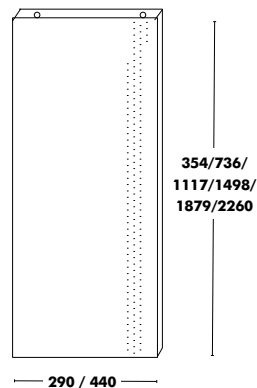

Vertical Steel Panel

Depth	Dimensions	Frame	RRP
350	H1 354x290	COLOUR EPOXY	46 €
	H2 736x290	COLOUR EPOXY	70 €
	H3 1117x290	COLOUR EPOXY	89 €
	H4 1498x290	COLOUR EPOXY	115 €
	H5 1879x290	COLOUR EPOXY	159 €
	H6 2260x290	COLOUR EPOXY	177 €
500	H1 354x440	COLOUR EPOXY	60 €
	H2 736x440	COLOUR EPOXY	90 €
	H3 1117x440	COLOUR EPOXY	117 €
	H4 1498x440	COLOUR EPOXY	143 €
	H5 1879x440	COLOUR EPOXY	191 €
	H6 2260x440	COLOUR EPOXY	208 €

**Side panel that closes the entire side of the shelf.
It requires indication upon receipt of the order of the shelves.**

Castors

Units	RRP
4	70 €
6 (DOUBLE SHELVES)	105 €