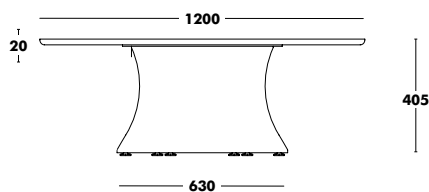

Low Table Sako XL

↑
Back to index

DESIGNED BY AGV ESTUDIO

Structure	Dimensions	Upholstery	Table top	RRP
COLOUR EPOXY	Ø1200	UPHOLSTERY TYPE B (CONTOUR, MOBY & MOSS)	STAINED OAK + MDF LAMINATE + BIRCH PLYWOOD FENIX + BIRCH PLYWOOD	1.523 € 1.499 € 1.571 €
	Ø1300	UPHOLSTERY TYPE B (CONTOUR, MOBY & MOSS)	STAINED OAK + MDF LAMINATE + BIRCH PLYWOOD FENIX + BIRCH PLYWOOD	1.741 € 1.732 € 1.804 €
	Ø1400	UPHOLSTERY TYPE B (CONTOUR, MOBY & MOSS)	STAINED OAK + MDF LAMINATE + BIRCH PLYWOOD FENIX + BIRCH PLYWOOD	1.790 € 1.895 € 2.472 €

Electrification available.

Packaging for the structure + upholstery in flat pack format.

Cover replacement 275€ or 290€ when the table has electrification.

HEIGHT 405

WEIGHT Ø1200 (56.5kg) / Ø1300 (60kg) / Ø1400 (64kg)