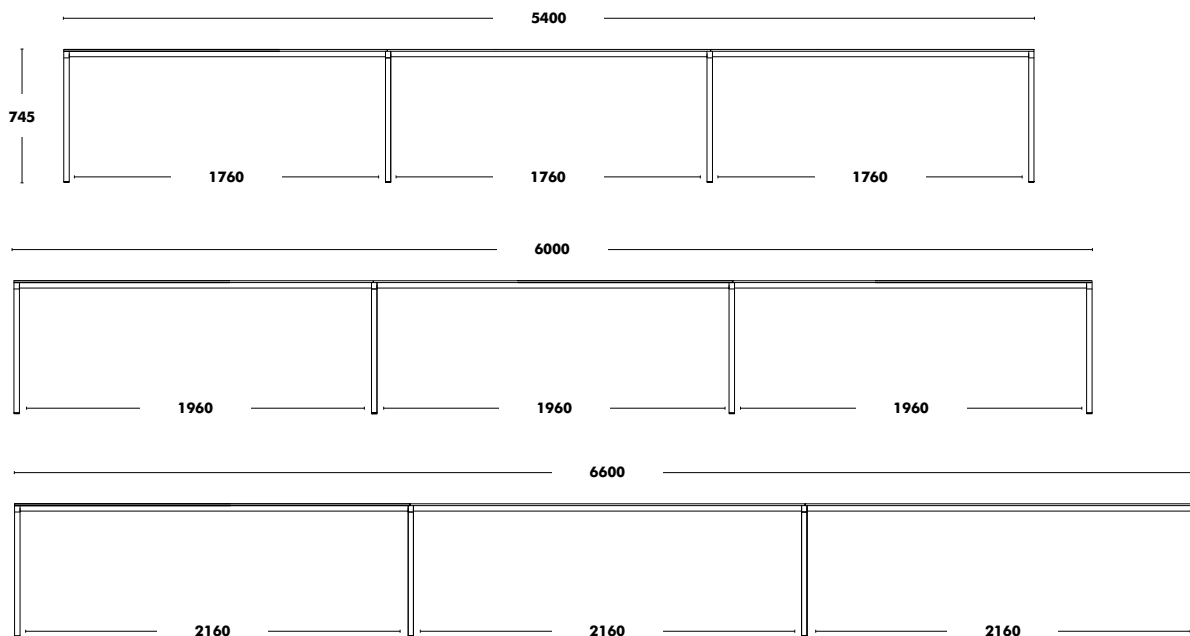

Double Table Dry

<u>745/1000</u>	4000x1200	COLOUR EPOXY	LAMINATE	2.073 €
			LAMINATE + BIRCH PLYWOOD	2.829 €
			FENIX + BIRCH PLYWOOD	3.098 €
			STAINED BEECH	2.298 €
			STAINED OAK	2.335 €
<u>745/1000</u>	4400x800	COLOUR EPOXY	LAMINATE	1.907 €
			LAMINATE + BIRCH PLYWOOD	2.821 €
			FENIX + BIRCH PLYWOOD	3.099 €
			STAINED BEECH	2.101 €
			STAINED OAK	2.175 €
<u>745/1000</u>	4400x1000	COLOUR EPOXY	LAMINATE	2.041 €
			LAMINATE + BIRCH PLYWOOD	2.952 €
			FENIX + BIRCH PLYWOOD	3.204 €
			STAINED BEECH	2.379 €
			STAINED OAK	2.416 €
<u>745/1000</u>	4400x1200	COLOUR EPOXY	LAMINATE	2.240 €
			LAMINATE + BIRCH PLYWOOD	3.085 €
			FENIX + BIRCH PLYWOOD	3.272 €
			STAINED BEECH	2.443 €
			STAINED OAK	2.518 €

↑
Back to index

The continuity of the grain is not guaranteed for oak and beech table tops wider than 3600.

HEIGHT 750mm/1000mm
WEIGHT 3000x800 **(44/45kg)** / 3000x1000 **(61/62kg)** / 3000x1200 **(78/79kg)** / 3600x800 **(51/52kg)** / 3600x1000 **(73/74kg)** / 3600x1200 **(95/96kg)**
4000x800 **(66/67kg)** / 4000x1000 **(81/82kg)** / 4000x1200 **(96/97kg)** / 4400x800 **(72/73kg)** / 4400x1000 **(89/90kg)** / 4400x1200 **(106/107kg)**

Triple Table Dry

DESIGNED BY ONDARRETA TEAM

Height	Dimensions	Frame	Table top	RRP
<u>745</u>	5400x800	COLOUR EPOXY	LAMINATE	2.196 €
			LAMINATE + BIRCH PLYWOOD	3.175 €
			FENIX + BIRCH PLYWOOD	3.370 €
			STAINED BEECH	2.574 €
			STAINED OAK	2.690 €
<u>745</u>	5400x1000	COLOUR EPOXY	LAMINATE	2.342 €
			LAMINATE + BIRCH PLYWOOD	3.668 €
			FENIX + BIRCH PLYWOOD	3.863 €
			STAINED BEECH	2.705 €
			STAINED OAK	2.822 €