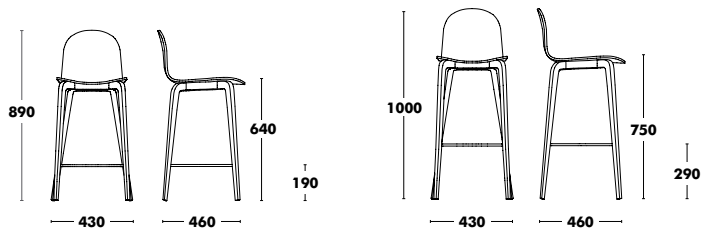

Ondarreta does not recommend lacquered structures or seats.

Accessories

 OPTION FELT GLIDES
+10 €

 WEIGHT 5kg
VOL. 0,34m³

COM Combi: 90cm
COM Complete: 90cm

Stool H65 & H75 Bob

DESIGNED BY NADIA ARRATIBEL

Frame	Seat & back	RRP H65	RRP H75
STAINED BEECH	STAINED BEECH	434 €	440 €
	LACQUERED BEECH	439 €	445 €
Complete	A TYPE FABRIC	473 €	479 €
	B TYPE FABRIC	487 €	493 €
	C TYPE FABRIC	560 €	566 €
	K TYPE FABRIC	570 €	576 €
	D TYPE FABRIC	640 €	646 €
	L TYPE FABRIC	644 €	650 €
	COM FABRIC	473 €	479 €
Combi	STAINED BEECH + A TYPE FABRIC	552 €	558 €
	STAINED BEECH + B TYPE FABRIC	561 €	567 €
	STAINED BEECH + C TYPE FABRIC	579 €	585 €
	STAINED BEECH + K TYPE FABRIC	590 €	596 €
	STAINED BEECH + D TYPE FABRIC	633 €	639 €
	STAINED BEECH + L TYPE FABRIC	644 €	650 €
	STAINED BEECH + COM FABRIC	552 €	558 €
Combi	LACQUERED BEECH + A TYPE FABRIC	521 €	527 €
	LACQUERED BEECH + B TYPE FABRIC	530 €	536 €
	LACQUERED BEECH + C TYPE FABRIC	564 €	570 €
	LACQUERED BEECH + K TYPE FABRIC	577 €	583 €
	LACQUERED BEECH + D TYPE FABRIC	612 €	618 €
	LACQUERED BEECH + L TYPE FABRIC	637 €	643 €
	LACQUERED BEECH + COM FABRIC	521 €	527 €