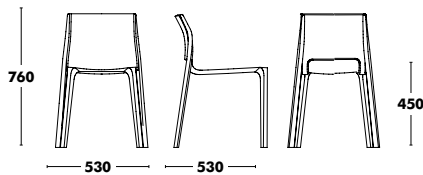

Chair Silu

DESIGNED BY BEN VAN BERKEL / UNSTUDIO

Frame & Seat & back	Seat	Stacker	RRP
STAINED OAK		POLYPROPYLENE*	523 €
STAINED OAK	A TYPE FABRIC	A TYPE FABRIC	637 €
	B TYPE FABRIC	B TYPE FABRIC	650 €
	C TYPE FABRIC	C TYPE FABRIC	674 €
	K TYPE FABRIC	K TYPE FABRIC	703 €
	D TYPE FABRIC	D TYPE FABRIC	728 €
	L TYPE FABRIC	L TYPE FABRIC	790 €
	COM FABRIC*	COM FABRIC*	615 €

Stacking piece available only in Silk, Cognac or Black Polypropylene.
In case of upholstered seat pad, the stacking piece will always be upholstered. In case Polypropylene stacking piece wanted, specify.
To stack frequently, Ondarreta recommends the stacking piece in Polypropylene.
*COM: availability on request.

Accessories

OPTION FELT GLIDES
+10 €

STACKING PIECE
INCLUDED

TROLLEY
+490 €

WEIGHT 6kg
VOL. 0,34m³

COM Seat pad: 45cm
STACKABILITY: 6 UNITS