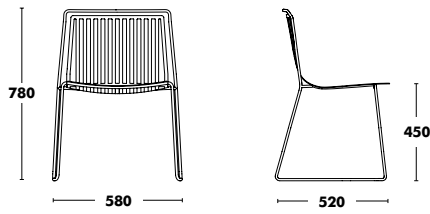

Accessories

 OPTION FELT GLIDES
+14 €

  **WEIGHT** 65 (7,25kg) / 75 (7,80kg) **COM Complete: 75cm**
VOL. 65 / 75 (0,29m³)

Alo

Outdoor

DESIGNED BY GABRIEL TEIXIDÓ

↑
Back to index

CHAIR ALO OUTDOOR

LOUNGE ALO OUTDOOR

STOOL H65 ALO OUTDOOR

STOOL H75 ALO OUTDOOR

Chair Alo Outdoor

DESIGNED BY GABRIEL TEIXIDÓ

Frame & Seat

COLOUR EPOXY

RRP

397 €

Cushion Option: B Type Fabric – Outdoor: : 71 €
White epoxy +25€

WEIGHT 7,50kg
VOL. 0,45m³

STACKABILITY: 4 UNITS

Lounge Alo Outdoor

DESIGNED BY GABRIEL TEIXIDÓ

Frame & Seat

COLOUR EPOXY

RRP

442 €

Cushion Option: B Type Fabric – Outdoor: : 71 €
White epoxy +25€

WEIGHT 8,10kg
VOL. 0,45m³

STACKABILITY: 4 UNITS

Stool H65 & H75 Alo Outdoor

DESIGNED BY GABRIEL TEIXIDÓ

Frame & Seat