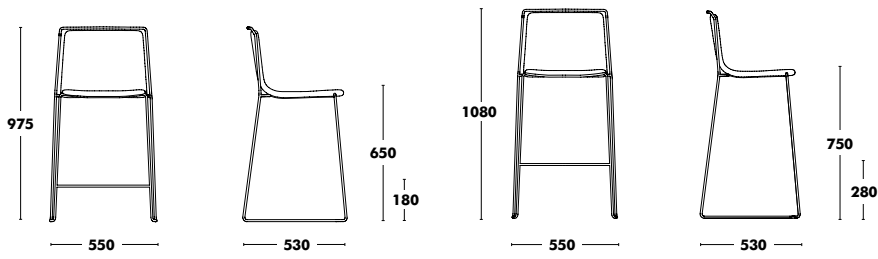

Lounge Alo

DESIGNED BY GABRIEL TEIXIDÓ

Frame	Seat & back	RRP
COLOUR EPOXY	A TYPE FABRIC	352 €
	B TYPE FABRIC	367 €
	C TYPE FABRIC	392 €
	K TYPE FABRIC	426 €
	D TYPE FABRIC	513 €
	L TYPE FABRIC	537 €
	COM FABRIC	352 €

Accessories

 LINKING PIECE +12 €	 TROLLEY +490 €	 STACKING PIECE INCLUDED	 OPTION FELT GLIDES +14 €
 2  WEIGHT 6,80kg VOL. 0,45m³	COM Complete: 80cm	STACKABILITY: 8 UNITS	

Stool H65 & H75 Alo

DESIGNED BY GABRIEL TEIXIDÓ

Accessories

 OPTION FELT GLIDES
+14 €

  **WEIGHT** 65 (7,25kg) / 75 (7,80kg) **COM Complete: 75cm**
VOL. 65 / 75 (0,29m³)

Alo

Outdoor

DESIGNED BY GABRIEL TEIXIDÓ

↑
Back to index

CHAIR ALO OUTDOOR