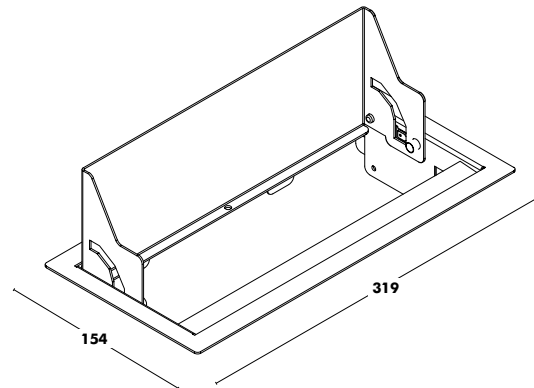

Accessories Bai

↑
Back to index

Access Hole

RRP
70 €

Top Access (Black/White)

RRP
132 €

Position depends on the table dimensions.

Top Access + Standard Power Data (Black/White)

INCLUDES POWER SUPPLY CONNECT: 3 SCHUKOS + 2 RJ45

RRP
247 €

Top Access + Plus Power Data (Black/White)

INCLUDES POWER SUPPLY CONNECT:
3 SCHUKOS + USB CHARGING MODULE A + C + RJ45 + 1 HDMI

RRP
369 €