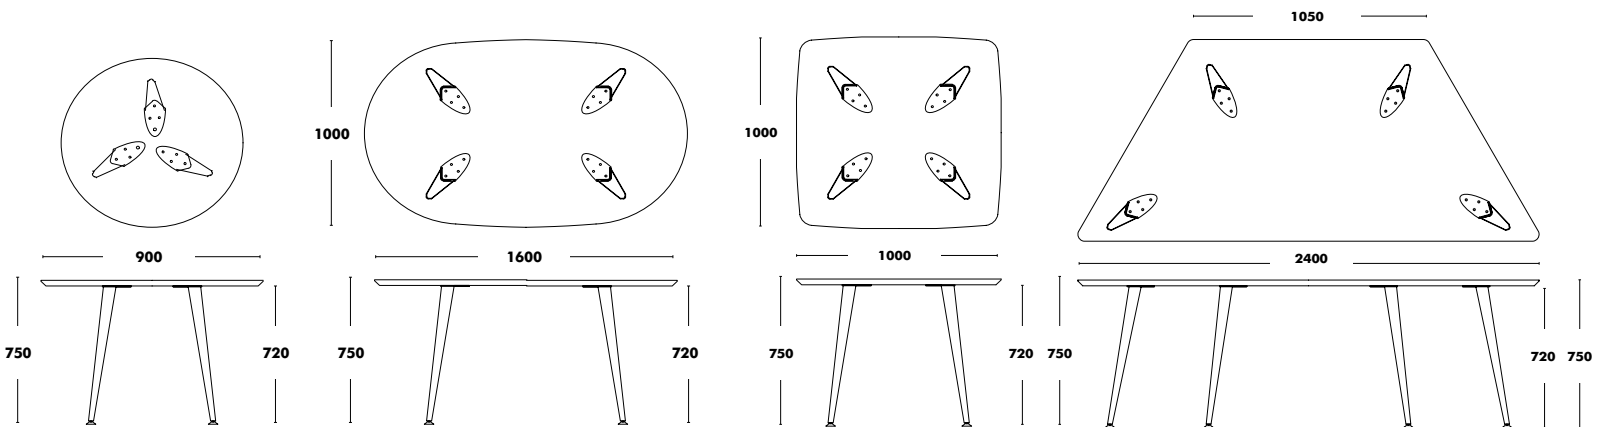

Table Do

↑
Back to index

DESIGNED BY NADIA ARRATIBEL

Dimensions	Frame	Table top	RRP
SQUARE 1000x1000	COLOUR EPOXY	LAMINATE + BIRCH PLYWOOD	938 €
		FENIX + BIRCH PLYWOOD	1.009 €
SQUARE 1200x1200	COLOUR EPOXY	LAMINATE + BIRCH PLYWOOD	1.107 €
		FENIX + BIRCH PLYWOOD	1.173 €
SQUARE 1400x1400	COLOUR EPOXY	LAMINATE + BIRCH PLYWOOD	1.615 €
		FENIX + BIRCH PLYWOOD	2.016 €
ROUND Ø900	COLOUR EPOXY	LAMINATE + BIRCH PLYWOOD	750 €
		FENIX + BIRCH PLYWOOD	827 €
ROUND Ø1200	COLOUR EPOXY	LAMINATE + BIRCH PLYWOOD	1.092 €
		FENIX + BIRCH PLYWOOD	1.173 €
ROUND Ø1400	COLOUR EPOXY	LAMINATE + BIRCH PLYWOOD	1.615 €
		FENIX + BIRCH PLYWOOD	2.016 €
OVAL 1200x1000	COLOUR EPOXY	LAMINATE + BIRCH PLYWOOD	1.078 €
		FENIX + BIRCH PLYWOOD	1.155 €
OVAL 1600x1000	COLOUR EPOXY	LAMINATE + BIRCH PLYWOOD	1.365 €
		FENIX + BIRCH PLYWOOD	1.406 €
OVAL 2000x1200	COLOUR EPOXY	LAMINATE + BIRCH PLYWOOD	1.639 €
		FENIX + BIRCH PLYWOOD	1.779 €
TRAPEZOIDAL 1800x1000	COLOUR EPOXY	LAMINATE + BIRCH PLYWOOD	1.597 €
		FENIX + BIRCH PLYWOOD	1.673 €
RECTANGULAR 1200x900	COLOUR EPOXY	LAMINATE + BIRCH PLYWOOD	946 €
		FENIX + BIRCH PLYWOOD	1.017 €

HEIGHT 750mm

WEIGHT 1000x1000 (30kg) / 1200x1200 (40kg) / 1400x1400 (51kg) / Ø900 (20kg) / Ø1200 (33kg) / Ø1400 (42kg) / 1200x1000 (30kg) / 1600x1000 (38kg) / 1800x1200 (48kg) / OVAL 2000x1200 (53kg) / 1800x1000 (34kg)