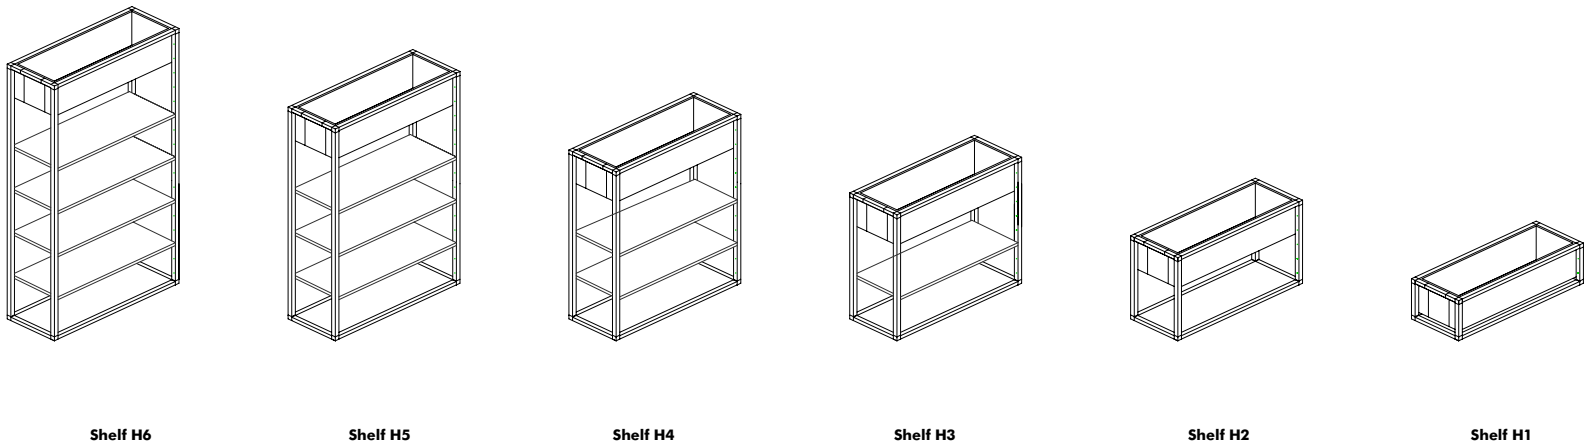

Compositions Dry Planters

It is not possible to combine wood and steel shelves. All shelves must be the same material.
Colours cannot be combined, all shelves must be one colour only.
For other Stained Beech Colour for drawers or doors. Extra: +50 €
All shelves include level regulator glides.