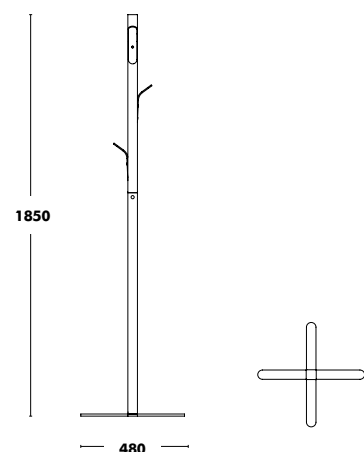

Ele Stand

DESIGNED BY EDUARDO CÁMARA & PATRICIA IBÁÑEZ

Dimensions	Structure	Column	PVP
ELE STAND Z - 1850x480x480	COLOUR EPOXY	STAINED BEECH	453 €
		STAINED OAK	483 €

WEIGHT (8,3kg)
VOL. (0,08m³)