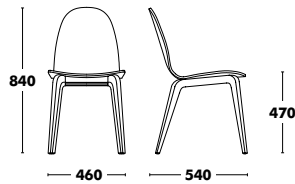

Wood Chair Bob

DESIGNED BY NADIA ARRATIBEL

↑
Back to index

Frame	Seat & back	RRP	
STAINED BEECH	STAINED BEECH	358 €	
	LACQUERED BEECH	382 €	
	STAINED OAK	386 €	
	Complete	A TYPE FABRIC	384 €
		B TYPE FABRIC	406 €
		C TYPE FABRIC	450 €
		K TYPE FABRIC	468 €
		D TYPE FABRIC	488 €
		L TYPE FABRIC	553 €
		COM FABRIC	384 €
	Combi	STAINED BEECH + A TYPE FABRIC	432 €
		STAINED BEECH + B TYPE FABRIC	457 €
		STAINED BEECH + C TYPE FABRIC	514 €
		STAINED BEECH + K TYPE FABRIC	533 €
		STAINED BEECH + D TYPE FABRIC	545 €
		STAINED BEECH + L TYPE FABRIC	569 €
		STAINED BEECH + COM FABRIC	432 €
	Combi	LACQUERED BEECH + A TYPE FABRIC	456 €
		LACQUERED BEECH + B TYPE FABRIC	484 €
		LACQUERED BEECH + C TYPE FABRIC	542 €
LACQUERED BEECH + K TYPE FABRIC		549 €	
LACQUERED BEECH + D TYPE FABRIC		561 €	
LACQUERED BEECH + L TYPE FABRIC		599 €	
LACQUERED BEECH + COM FABRIC		456 €	
LACQUERED BEECH	STAINED BEECH	386 €	
	LACQUERED BEECH	403 €	
	STAINED OAK	413 €	
	Complete	A TYPE FABRIC	393 €
		B TYPE FABRIC	415 €
		C TYPE FABRIC	471 €
		K TYPE FABRIC	499 €
		D TYPE FABRIC	510 €
		L TYPE FABRIC	570 €
		COM FABRIC	393 €
	Combi	STAINED BEECH + A TYPE FABRIC	441 €
		STAINED BEECH + B TYPE FABRIC	470 €
		STAINED BEECH + C TYPE FABRIC	524 €
		STAINED BEECH + K TYPE FABRIC	531 €
		STAINED BEECH + D TYPE FABRIC	544 €
		STAINED BEECH + L TYPE FABRIC	581 €
		STAINED BEECH + COM FABRIC	441 €
	Combi	LACQUERED BEECH + A TYPE FABRIC	450 €
		LACQUERED BEECH + B TYPE FABRIC	476 €
		LACQUERED BEECH + C TYPE FABRIC	533 €
LACQUERED BEECH + K TYPE FABRIC		538 €	
LACQUERED BEECH + D TYPE FABRIC		552 €	
LACQUERED BEECH + L TYPE FABRIC		588 €	
LACQUERED BEECH + COM FABRIC		450 €	

Ondarreta does not recommend lacquered structures or seats.

Accessories

OPTION FELT GLIDES
+10 €

WEIGHT 5kg
VOL. 0,34m³

COM Combi: 90cm
COM Complete: 90cm