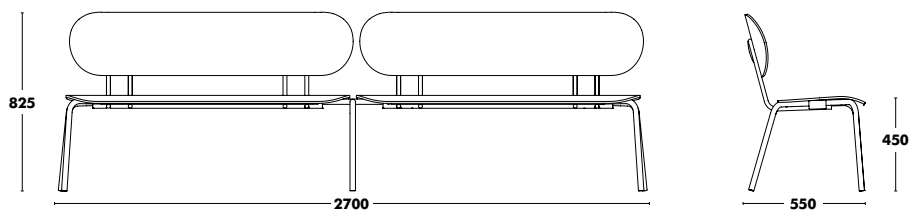

Bench Hari Double

DESIGNED BY ESTUDI(H)AC

Structure	Assise	Dossier	PVP
COLOUR EPOXY	STAINED OAK	STAINED OAK	1.646 €
	A TYPE FABRIC	STAINED OAK	1.636 €
	B TYPE FABRIC		1.669 €
	C TYPE FABRIC		1.725 €
	K TYPE FABRIC		1.793 €
	D TYPE FABRIC		1.847 €
	COM FABRIC		1.636 €
	A TYPE FABRIC	A TYPE FABRIC	1.592 €
	B TYPE FABRIC	B TYPE FABRIC	1.659 €
	C TYPE FABRIC	C TYPE FABRIC	1.774 €
	K TYPE FABRIC	K TYPE FABRIC	1.908 €
	D TYPE FABRIC	D TYPE FABRIC	2.015 €
	COM FABRIC	COM FABRIC	1.592 €

WEIGHT 35kg

VOL. CARTON 1 (0,16m³) / CARTON 2 (0,42m³)
/ CARTON 3 (0,42m³)

COM Double Seat: 140cm
COM Double Complete 300cm