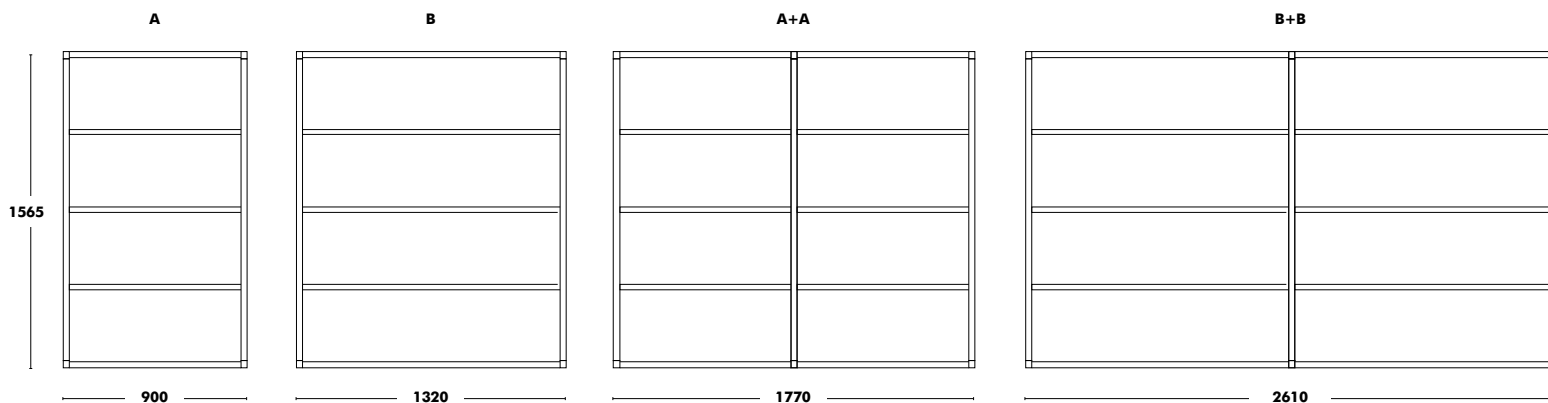

Shelf Dry (Module 4)

↑
Back to index

DESIGNED BY ONDARRETA TEAM

Depth	Dimensions	Frame	Shelves	RRP
350	A - 900x1565	COLOUR EPOXY	COLOUR EPOXY	1.208 €
	B - 1320x1565	COLOUR EPOXY	COLOUR EPOXY	1.331 €
	A + A - 1770x1565	COLOUR EPOXY	COLOUR EPOXY	1.830 €
	B + B - 2610x1565	COLOUR EPOXY	COLOUR EPOXY	2.029 €
500	A - 900x1565	COLOUR EPOXY	COLOUR EPOXY	1.251 €
	B - 1320x1565	COLOUR EPOXY	COLOUR EPOXY	1.410 €
	A + A - 1770x1565	COLOUR EPOXY	COLOUR EPOXY	1.915 €
	B + B - 2610x1565	COLOUR EPOXY	COLOUR EPOXY	2.186 €

Upper and lower shelves included.

Accessories

WEIGHT A - 900x1565x350 (**32kg**) / B - 1320x1565x350 (**40kg**) / A + A - 1770x1565x350 (**56kg**) / B + B - 2610x1565x350 (**73kg**)
A - 900x1565x500 (**39kg**) / B - 1320x1565x500 (**50kg**) / A + A - 1770x1565x500 (**70kg**) / B + B - 2610x1565x500 (**92kg**)