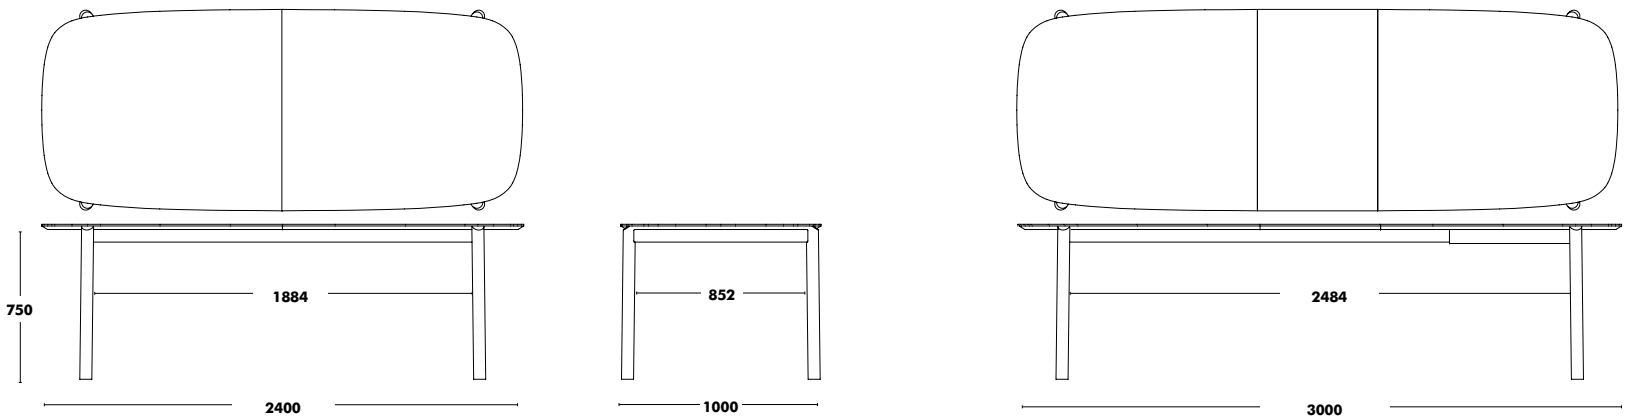

Table Juno Rectangular Extendable

DESIGNED BY MADE STUDIO

Back to index ↑

Dimensions	Extendable to	Structure	Table top	RRP
1200x900	1650x900	STAINED OAK	STAINED OAK + MDF PLAIN LAMINATE + MDF FENIX + MDF	1.844 € 1.891 € 1.961 €
1500x900	2000x900	STAINED OAK	STAINED OAK + MDF PLAIN LAMINATE + MDF FENIX + MDF	2.118 € 2.079 € 2.101 €
1600x900	2100x900	STAINED OAK	STAINED OAK + MDF PLAIN LAMINATE + MDF FENIX + MDF	2.136 € 2.090 € 2.181 €
1800x900	2300x900	STAINED OAK	STAINED OAK + MDF PLAIN LAMINATE + MDF FENIX + MDF	2.244 € 2.307 € 2.380 €
2000x1000	2600x1000	STAINED OAK	STAINED OAK + MDF PLAIN LAMINATE + MDF FENIX + MDF	2.334 € 2.361 € 2.507 €
2200x1000	2800x1000	STAINED OAK	STAINED OAK + MDF PLAIN LAMINATE + MDF FENIX + MDF	2.545 € 2.576 € 2.722 €
2400x1000	3000x1000	STAINED OAK	STAINED OAK + MDF PLAIN LAMINATE + MDF FENIX + MDF	2.612 € 2.635 € 2.807 €

Colour options for frame: black or linen epoxies.

Plain laminate: white, silk, anthracite grey and black. The extension for plain laminate top tables and Fenix will be in the same colourway.

Extension for oak table top: laquered MDF in linen or black (same colour as frame).

Coarse grain for oak material.

WEIGHT 1200x900 (44kg) / 1500x900 (48kg) / 1600x900 (50kg) / 1800x900 (52kg) / 2000x1000 (67kg) / 2200x1000 (71kg) / 2400x1000 (75kg)