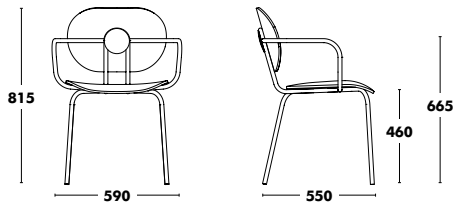

Chair Hari Outdoor

Structure	Seat	Back	RRP
COLOUR EPOXY	POLYPROPYLENE	POLYPROPYLENE	225 €

WEIGHT 4,8kg
VOL. 0,34m³

STACKABILITY: : 5 UNITS

Outdoor option not available in Re-wood polypropylene.

Armchair Hari