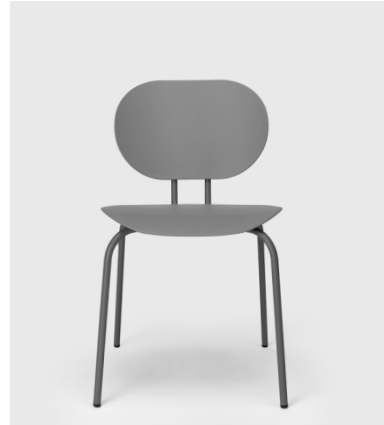

CHAIR POLYPROPYLENE HARI