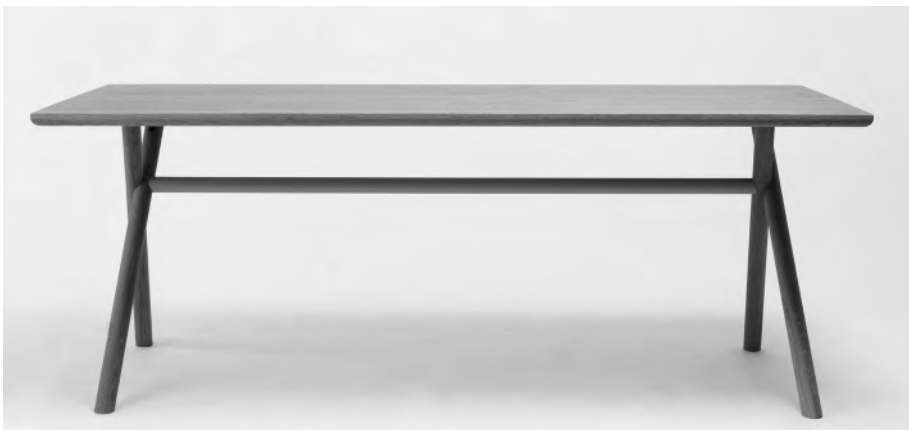

Accessories

 OPTION FELT GLIDES
+14 €

WEIGHT 68 (4,1kg) / 79 (4,4kg)
VOL. 68 (0,17m³) / 79 (0,17m³)

Stool Ant Outdoor ☀

Height	Frame	Seat	RRP H68	RRP H79
68 & 79	COLOUR EPOXY	POLYPROPYLENE	249 €	255 €

POIDS 68 (4,1kg) / 79 (4,4kg)
VOL. 68 (0,17m³) / 79 (0,17m³)

White epoxy +25€

Bai

DESIGNED BY ANDER LIZASO

↑
Back to index

CHAIR BAI

SLED CHAIR BAI

WOOD CHAIR BAI

SWIVEL CHAIR BAI

ADJUSTABLE SWIVEL CHAIR WITH CASTORS BAI

STEEL DESK BAI

STEEL TABLE BAI

WOOD TABLE BAI

Chair Bai

DESIGNED BY ANDER LIZASO

Frame	Seat & back	Seat	RRP
COLOUR EPOXY	POLYPROPYLENE		339 €
	POLYPROPYLENE		
		Seat pad	
		A TYPE FABRIC	430 €
		B TYPE FABRIC	456 €
		C TYPE FABRIC	476 €
		K TYPE FABRIC	501 €
		D TYPE FABRIC	523 €
		L TYPE FABRIC	530 €
		COM FABRIC*	437 €
		COL FABRIC*	453 €
	POLYPROPYLENE + A TYPE FABRIC		560 €
	POLYPROPYLENE + B TYPE FABRIC - VELVETY, OUTDOOR & MOBY NOT AVAILABLE		578 €
Combi	POLYPROPYLENE + C TYPE FABRIC		607 €
	POLYPROPYLENE + K TYPE FABRIC		645 €
	POLYPROPYLENE + D TYPE FABRIC		679 €
	A TYPE FABRIC		590 €
	B TYPE FABRIC		619 €
Complete	C TYPE FABRIC		668 €
	K TYPE FABRIC		731 €
	D TYPE FABRIC		787 €
	L TYPE FABRIC		972 €