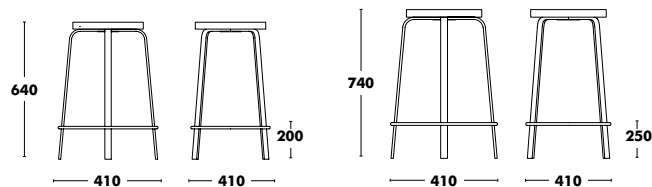

Stool H45 Chico

DESIGNED BY ONDARRETA TEAM

Height	Frame	Seat	RRP h45
45	COLOUR EPOXY	STAINED BEECH	158 €
		LACQUERED BEECH	161 €
		LAMINATE	166 €
		LAMINATE + BIRCH PLYWOOD	182 €
		A TYPE FABRIC	166 €
		B TYPE FABRIC	171 €
		C TYPE FABRIC	178 €
		K TYPE FABRIC	188 €
		D TYPE FABRIC	197 €
		COM FABRIC	166 €

Ondarreta does not recommend lacquered seat.

WEIGHT (3,1kg)
VOL. 45 (1) (0,17m³) 45 (2) (0,22m³) / 45 (1)

COM: 45cm
STACKABILITY (45): 5 UNITS

Stool H64 & H74 Chico

DESIGNED BY ONDARRETA TEAM

Height	Frame	Seat	RRP H64	RRP H74
64 & 74	COLOUR EPOXY	STAINED BEECH	271 €	277 €
		LACQUERED BEECH	274 €	280 €
		LAMINATE	278 €	284 €
		LAMINATE + BIRCH PLYWOOD	296 €	302 €
		A TYPE FABRIC	278 €	284 €
		B TYPE FABRIC	283 €	289 €
		C TYPE FABRIC	293 €	299 €
		K TYPE FABRIC	302 €	308 €
		D TYPE FABRIC	309 €	315 €
		COM FABRIC	278 €	284 €