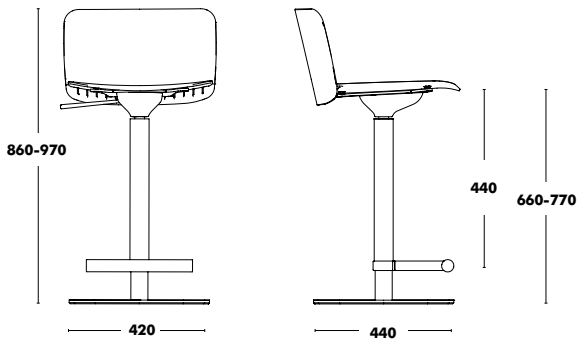

Stool Supra Adjustable

DESIGNED BY NOTE

Height	Structure	Seat & back	Seat	RRP
660-770 MM	COLOUR EPOXY	POLYPROPYLENE RAW		702 €
		POLYPROPYLENE RAW		
			Seat pad	
			UPHOLSTERY TYPE A	839 €
			UPHOLSTERY TYPE B	855 €
			UPHOLSTERY TYPE C	885 €
			UPHOLSTERY TYPE K	920 €
			UPHOLSTERY TYPE D	952 €
			UPHOLSTERY TYPE L	969 €
			UPHOLSTERY COM*	822 €
	Complete	UPHOLSTERY TYPE A		739 €
		UPHOLSTERY TYPE B		742 €
		UPHOLSTERY TYPE C		748 €
		UPHOLSTERY TYPE K		754 €
		UPHOLSTERY TYPE D		760 €
		UPHOLSTERY TYPE L		852 €
		UPHOLSTERY COM*		736 €

Footrest in matt chrome

Accessories

FOOTREST OPTION BLACK CHROME

+10 €

WEIGHT 17kg
VOL. 0,22m³

COM Seat pad: 55cm / COM Complete: 80cm