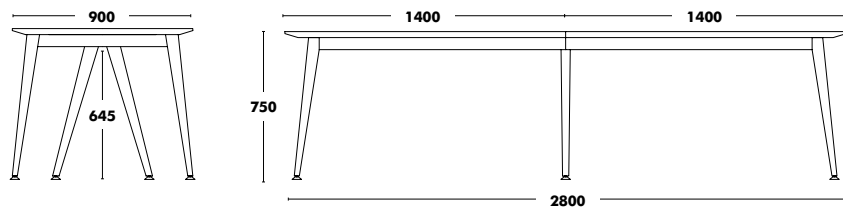

HEIGHT 750mm

WEIGHT 1300x900 (**56kg**) / 1500x900 (**63kg**) / 1800x1000 (**73kg**) / 2000x1000 (**82kg**)

Extendable Table Don

DESIGNED BY NADIA ARRATIBEL

Dimensions	Extension	Frame	Table top	RRP
1300x900	(1) 1800x900	COLOUR EPOXY	STAINED BEECH + MDF	1.505 €
			STAINED OAK + MDF	1.574 €
			LAMINATE + BIRCH PLYWOOD	1.928 €
			FENIX + BIRCH PLYWOOD	2.059 €
1500x900	(1) 2000x900	COLOUR EPOXY	STAINED BEECH + MDF	1.558 €
			STAINED OAK + MDF	1.627 €
			LAMINATE + BIRCH PLYWOOD	2.040 €
			FENIX + BIRCH PLYWOOD	2.158 €
1800x900	(1) 2300x900	COLOUR EPOXY	STAINED BEECH + MDF	1.872 €
	(2) 2800x900		STAINED OAK + MDF	1.942 €
			LAMINATE + BIRCH PLYWOOD	2.429 €
			FENIX + BIRCH PLYWOOD	2.604 €
1800x1000	(1) 2300x1000	COLOUR EPOXY	STAINED BEECH + MDF	1.893 €
	(2) 2800x1000		STAINED OAK + MDF	1.971 €
			LAMINATE + BIRCH PLYWOOD	2.725 €
			FENIX + BIRCH PLYWOOD	2.860 €
2000x900	(1) 2500x900	COLOUR EPOXY	STAINED BEECH + MDF	1.957 €
	(2) 3000x900		STAINED OAK + MDF	2.035 €
			LAMINATE + BIRCH PLYWOOD	2.551 €
			FENIX + BIRCH PLYWOOD	2.748 €
2000x1000	(1) 2500x1000	COLOUR EPOXY	STAINED BEECH + MDF	1.991 €
	(2) 3000x1000		STAINED OAK + MDF	2.069 €
			LAMINATE + BIRCH PLYWOOD	2.797 €
			FENIX + BIRCH PLYWOOD	2.965 €

HEIGHT 750mm

WEIGHT 1300x900 (68kg) / 1500x900 (75kg) / 1800x900 (86kg) / 1800x1000 (96kg) / 2000x900 (94kg) / 2000x1000 (105kg)

Double Table Don

↑
Back to index

DESIGNED BY NADIA ARRATIBEL

Dimensions	Frame	Table top	RRP
2800x900	COLOUR EPOXY	LAMINATE + BIRCH PLYWOOD	2.090 €
		FENIX + BIRCH PLYWOOD	2.233 €
3400x1000	COLOUR EPOXY	LAMINATE + BIRCH PLYWOOD	2.601 €
		FENIX + BIRCH PLYWOOD	2.908 €
3800x1000	COLOUR EPOXY	LAMINATE + BIRCH PLYWOOD	3.361 €
		FENIX + BIRCH PLYWOOD	3.513 €