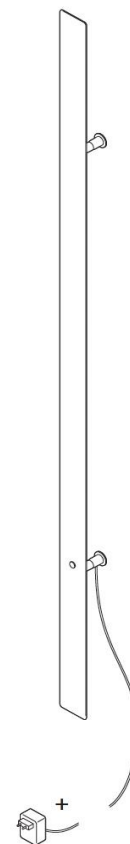

* Not available in Custom Size

LIGHT COLOUR (OPTIONAL)

	ITEM	EX. VAT	INCL. VAT	NOTE
2700 KELVIN	569	-		Recommended 2700 Kelvin included.
3000 KELVIN	570	134,41		
3500 KELVIN	571	134,41		
4000 KELVIN	572	134,41		

ALWAYS CHOOSE THE BELOW DIMMING OPTIONS

DIMMING OPTIONS (PLEASE CONSULT AN ELECTRICIAN FIRST)

DIMMING	ITEM	EX. VAT	INCL. VAT	NOTE
Touch Dim	42	-		Built-in on the lamp
TRIAC	500	201,61		230V Dimming
DALI	510	134,41		Low voltage
PUSH DIM	515	134,41		230V Dimming
1-10 Volt	520	134,41		Low voltage
Casambi	525	231,72		Bluetooth Wireless
Control Panel	526	282,26		Remote Control
Push Button Interface	527	158,60		Switch Control

EXTRA (OPTIONAL - only for the version with the built in dimmer)

PLUG ADAPTOR	ITEM	EX. VAT	INCL. VAT	NOTE
EU	7	-		EU plug adaptor included
UK	8	26,88		
US	9	26,88		

CUSTOM SIZE

Special sizes are available at an additional cost of +10% of the size above the desired length. Please notice availability only on selected materials.