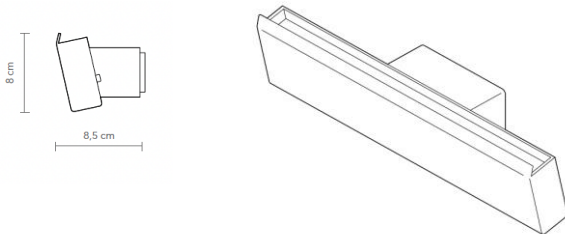

For further informations, please refer to the installation manual and spec sheets.

MATERIAL	TREATMENT	SURFACE	ITEM	EX. VAT	INCL. VAT
BRASS	BRUSHED		PS54	645,05	
BRASS	BROWNE		PS55	698,82	
STEEL	DARK OPAL		PS63	698,82