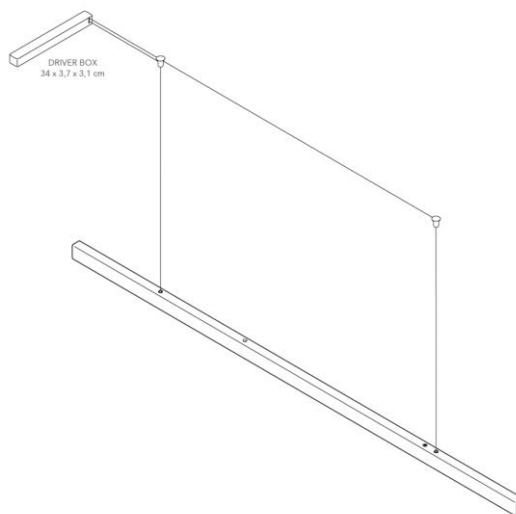

**CUSTOM SIZE**

Special sizes are available at an additional cost of +10% of the size above the desired length. Please notice availability only on selected materials.

**CUSTOM WIRE POSITION**

Custom Wire position is available at an additional cost of +10% of the total cost of the lamp.