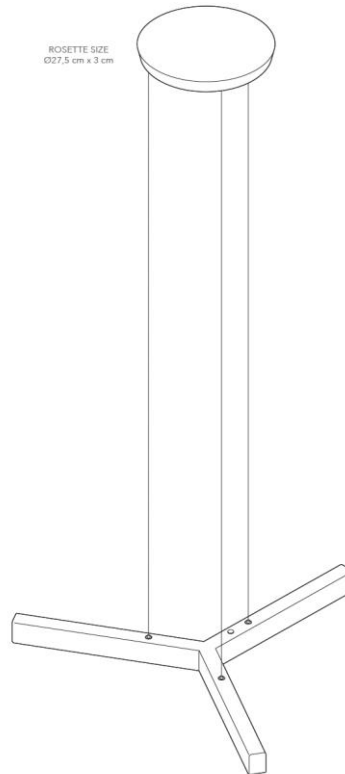

For further informations, please refer to the installation manual and spec sheets.

MATERIAL	TREATMENT	SURFACE	ITEM	EX. VAT	INCL. VAT
COPPER	BRUSHED		80	2.688,06	
COPPER	BROWNE		81	2.795,59	
COPPER	OXIDISED		82	3.010,65	
COPPER	POLISHED		83	2.903,12	
BRASS	BRUSHED		84	2.688,06	
BRASS	BROWNE		85	2.795,59	
BRASS	POLISHED		86	2.903,12	

LIGHT COLOUR AVAILABLE

	ITEM	EX. VAT	INCL. VAT	NOTE
2700 KELVIN	569	-		Recommended 2700 Kelvin included.
3000 KELVIN	570	134,41		
3500 KELVIN	571	134,41		
4000 KELVIN	572	134,41		

EXTRA (OPTIONAL)

	ITEM	EX. VAT	INCL. VAT	NOTE
Wire Kit Y-MODEL Cordless	32	37,63		Standard wire 3m

ALWAYS CHOOSE THE BELOW DIMMING OPTIONS

DIMMING OPTIONS (PLEASE CONSULT AN ELECTRICIAN FIRST)

DIMMING	ITEM	EX. VAT	INCL. VAT	NOTE	EXTRAS	ITEM	EX. VAT	INCL. VAT	NOTE
Touch Dim	42	-		Button on the fixture - No external dimming possible					
TRIAC	500	201,61		230V Dimming					
DALI	510	134,41		Low voltage					
PUSH DIM	515	134,41		230V Dimming					
1-10 Volt	520	134,41		Low voltage					
Casambi	525	231,72		Bluetooth Wireless Dimming	Wall Switch	528	134,41		Wall Switch control