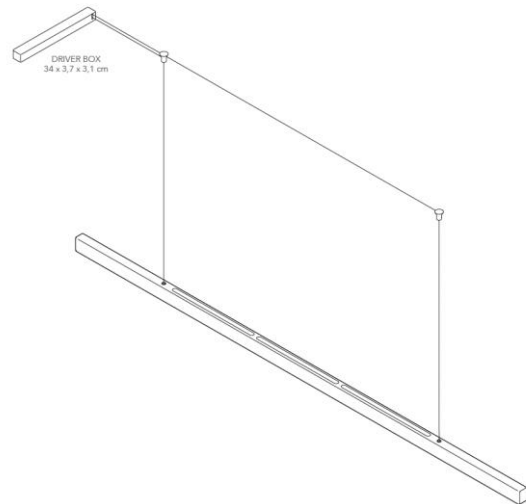

**CUSTOM SIZE**

Special sizes are available at an additional cost of +10% of the size above the desired length. Please notice availability only on selected materials.

**CUSTOM WIRE POSITION**

Custom Wire position is available at an additional cost of +10% of the total cost of the lamp.