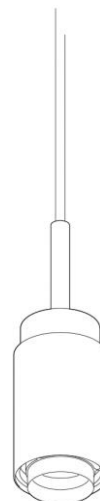

DONYA PENDANT

Standard: Supplied with black textile cord & reflector in the same material.
GU10 (max. 6 Watt) bulb is not included.

EUR PRICE LIST 2024

Approx. Lead Time: 10 Weeks

MATERIAL	TREATMENT	SURFACE	ITEM	EX. VAT	INCL. VAT
COPPER	BRUSHED		DOB200	257,96	
COPPER	BROWNE		DOB201	343,98	
COPPER	OXIDISED		DOB202	473,01	
COPPER	POLISHED		DOB203	430,00	
BRASS	BRUSHED		DOB204	257,96	
BRASS	BROWNE		DOB205	343,98	
BRASS	POLISHED		DOB206	430,00	
STAINLESS STEEL	BRUSHED		DOB209	257,96	
STAINLESS STEEL	POLISHED		DOB214	430,00	
STAINLESS STEEL	GOLD		DOB210	257,96	
STAINLESS STEEL	BLACK		DOB220	257,96	

EXTRA (OPTIONAL)

ROSETTE	ITEM	EX. VAT	INCL. VAT	NOTE
Rosette: Brushed Brass	46 46B	161,29 193,55		
				with backplate
Rosette: Brushed Copper	47 47B	161,29 193,55		
				with backplate
Rosette: Brushed Stainless Steel	48 48B	161,29 193,55		
				with backplate
Rosette: Browned Brass	57 57B	215,05 236,56		
				with backplate
Rosette: Browned Copper	58 58B	215,05 236,56		
				with backplate