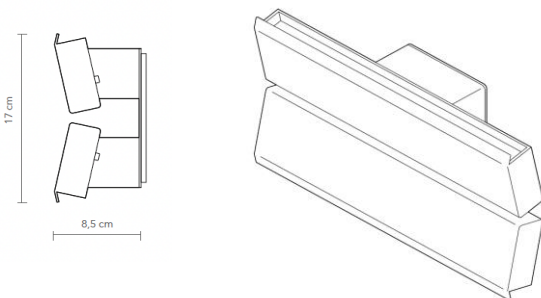

PAPILIO DOUBLE

Approx. Lead Time: 10 Weeks

For further informations, please refer to the installation manual and spec sheets.

MATERIAL	TREATMENT	SURFACE	ITEM	EX. VAT	INCL. VAT
BRASS	BRUSHED		PD54	1.290,22	
BRASS	BROWNE		PD55	1.397,74	
STEEL	DARK OPAL CHROME		PD63	1.397,74